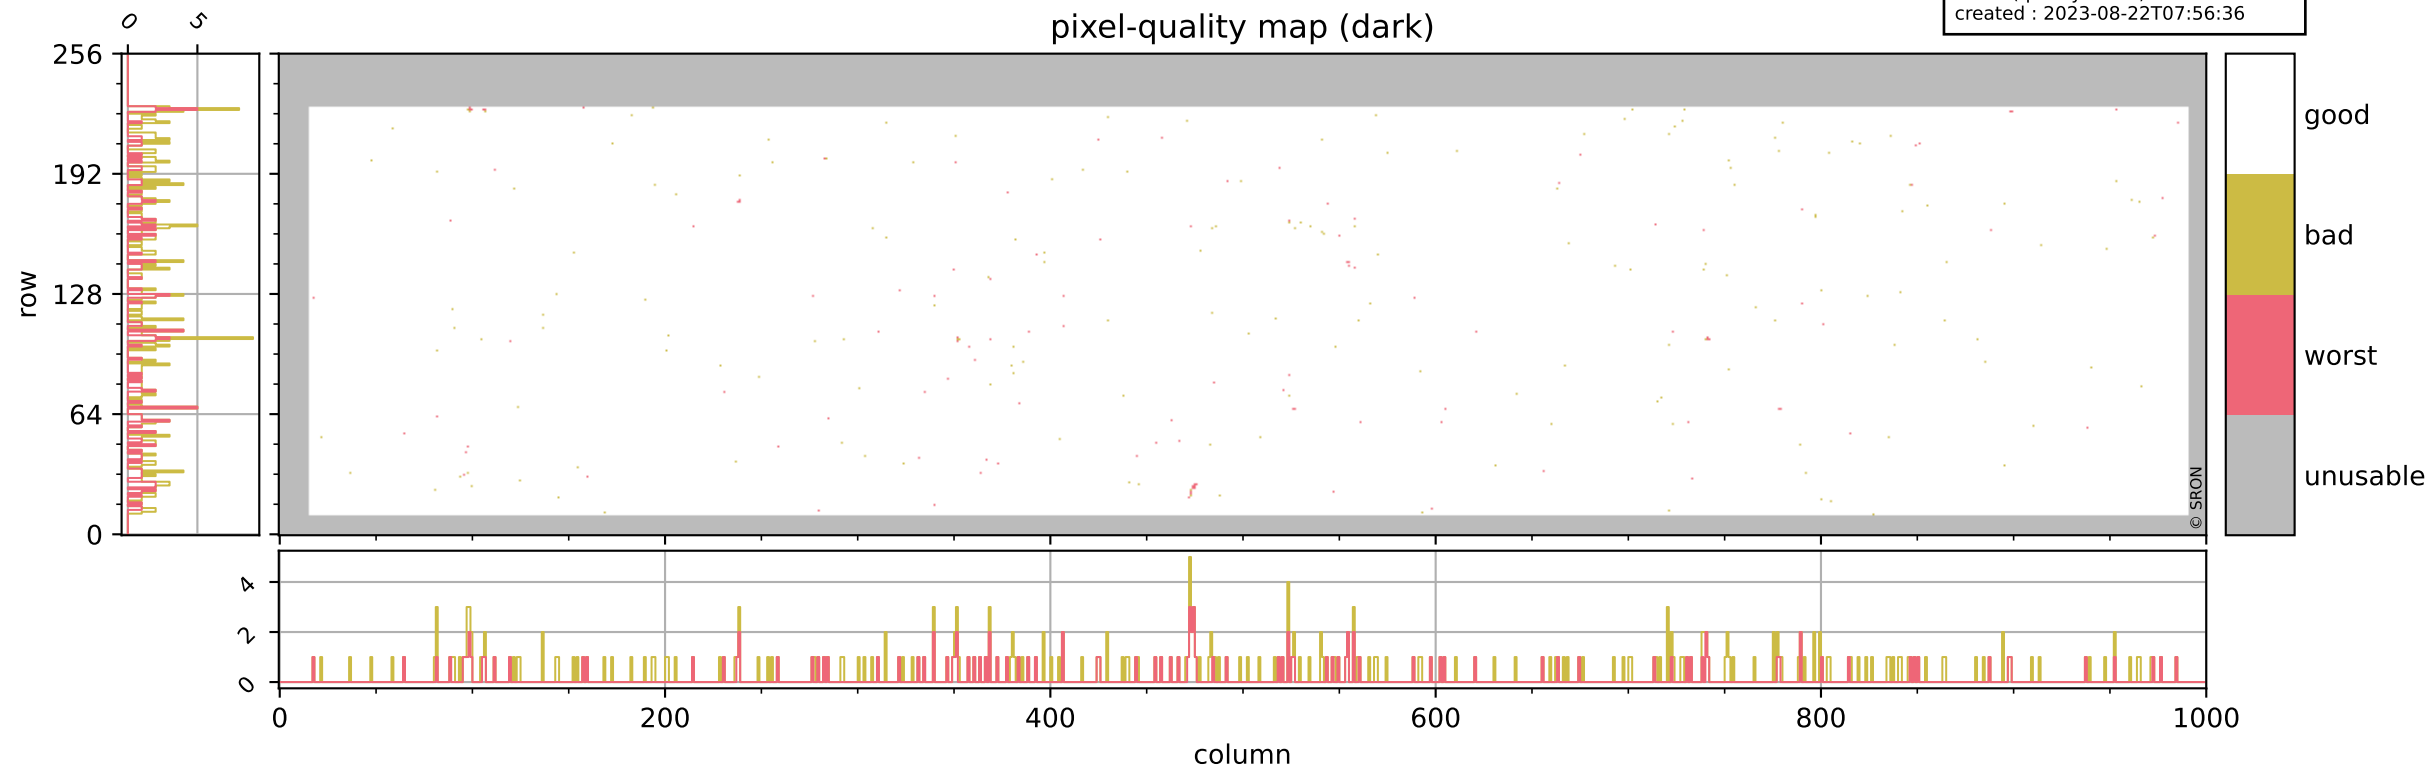

Tropomi SWIR pixel quality (official)

orbits : 17 in [8587, 8632]
coverage : 2019-06-10 / 2019-06-13
bad (quality < 0.8) : 3015
worst (quality < 0.1) : 355
created : 2023-08-22T07:56:36

pixel-quality map

Tropomi SWIR pixel quality (official)

orbits : 17 in [8587, 8632]
coverage : 2019-06-10 / 2019-06-13
bad (quality < 0.8) : 288
worst (quality < 0.1) : 117
created : 2023-08-22T07:56:36

Tropomi SWIR pixel quality (official)

orbits : 17 in [8587, 8632]
coverage : 2019-06-10 / 2019-06-13
bad (quality < 0.8) : 2764
worst (quality < 0.1) : 275
created : 2023-08-22T07:56:36

pixel-quality map (noise average)

Tropomi SWIR pixel quality (official)

orbits : 17 in [8587, 8632]
coverage : 2019-06-10 / 2019-06-13
created : 2023-08-22T07:56:37

Histograms of pixel-quality

Tropomi SWIR pixel quality (official) ground-tracks of Sentinel-5P

orbits : 17 in [8587, 8632]
coverage : 2019-06-10 / 2019-06-13
created : 2023-08-22T07:56:37