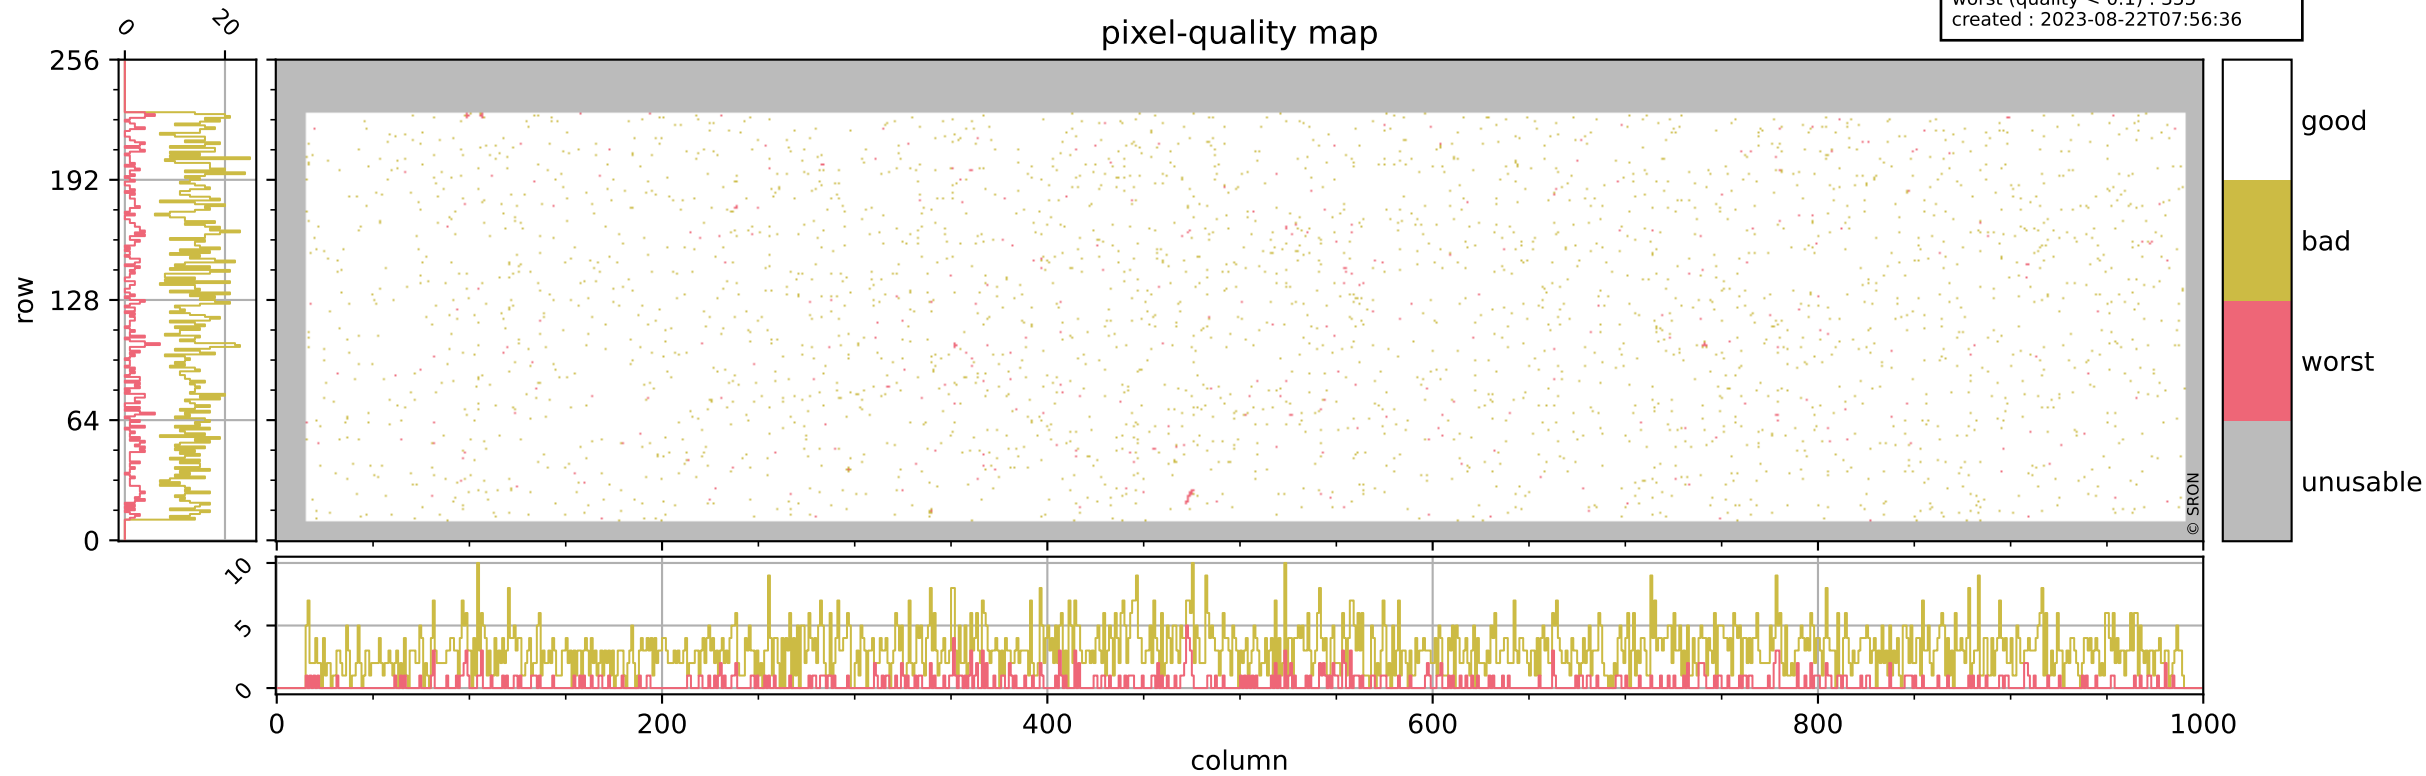

Tropomi SWIR pixel quality (official)

orbits : 17 in [8587, 8632]
coverage : 2019-06-10 / 2019-06-13
bad (quality < 0.8) : 3015
worst (quality < 0.1) : 355
created : 2023-08-22T07:56:36

pixel-quality map

Tropomi SWIR pixel quality (official)

orbits : 17 in [8587, 8632]
coverage : 2019-06-10 / 2019-06-13
bad (quality < 0.8) : 288
worst (quality < 0.1) : 117
created : 2023-08-22T07:56:36

Tropomi SWIR pixel quality (official)

orbits : 17 in [8587, 8632]
coverage : 2019-06-10 / 2019-06-13
bad (quality < 0.8) : 2764
worst (quality < 0.1) : 275
created : 2023-08-22T07:56:36

pixel-quality map (noise average)

Tropomi SWIR pixel quality (official)

orbits : 17 in [8587, 8632]
coverage : 2019-06-10 / 2019-06-13
created : 2023-08-22T07:56:37

Histograms of pixel-quality

Tropomi SWIR pixel quality (official) ground-tracks of Sentinel-5P

orbits : 17 in [8587, 8632]
coverage : 2019-06-10 / 2019-06-13
created : 2023-08-22T07:56:37