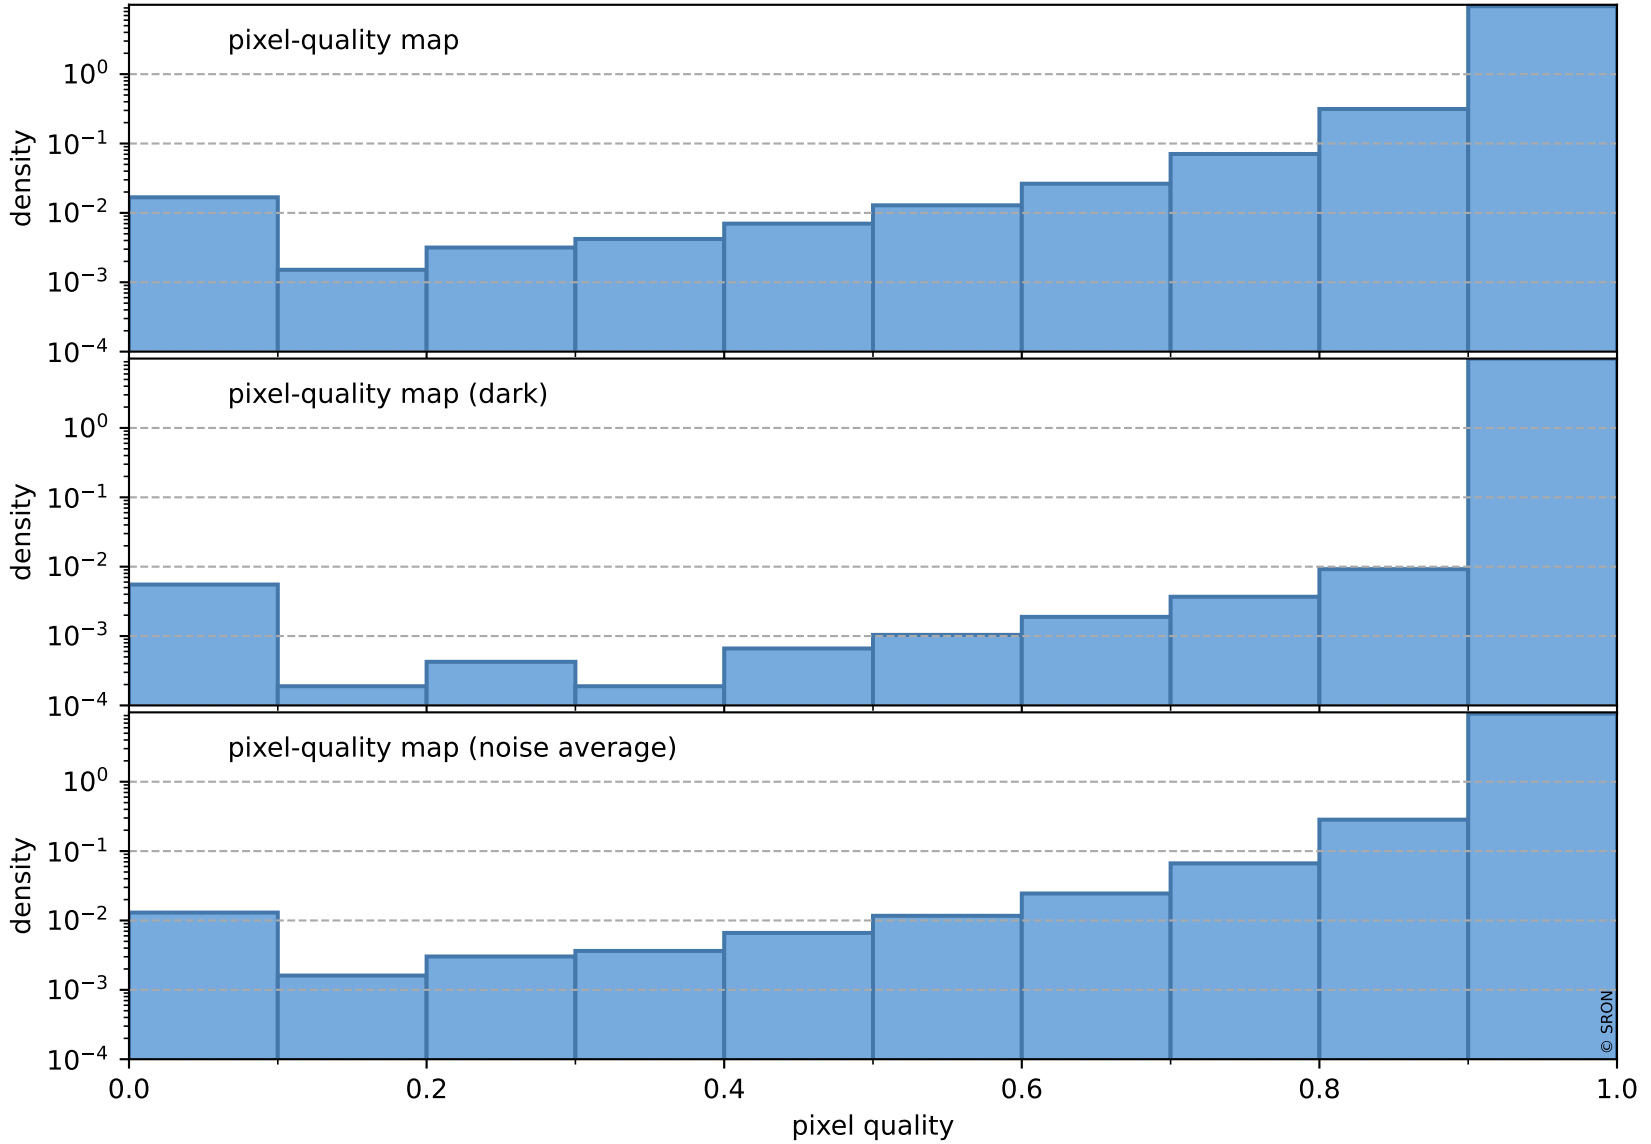

orbits : 17 in [8587, 8632]
coverage : 2019-06-10 / 2019-06-13
bad (quality < 0.8) : 2764
worst (quality < 0.1) : 275
created : 2023-08-22T07:56:36

pixel-quality map (noise average)

Tropomi SWIR pixel quality (official)

orbits : 17 in [8587, 8632]
coverage : 2019-06-10 / 2019-06-13
to good : 354
good to bad : 970
to worst : 148
created : 2023-08-22T07:56:36

total quality compared with SWIR pixel-quality CKD

Tropomi SWIR pixel quality (official)

orbits : 17 in [8587, 8632]
coverage : 2019-06-10 / 2019-06-13
created : 2023-08-22T07:56:37

Histograms of pixel-quality

Tropomi SWIR pixel quality (official) ground-tracks of Sentinel-5P

orbits : 17 in [8587, 8632]
coverage : 2019-06-10 / 2019-06-13
created : 2023-08-22T07:56:37

Tropomi SWIR pixel quality (official)

orbits : [2827, 8632]
coverage : 2018-04-30 / 2019-06-13
created : 2023-08-22T07:56:37

trend of pixel quality & temperatures