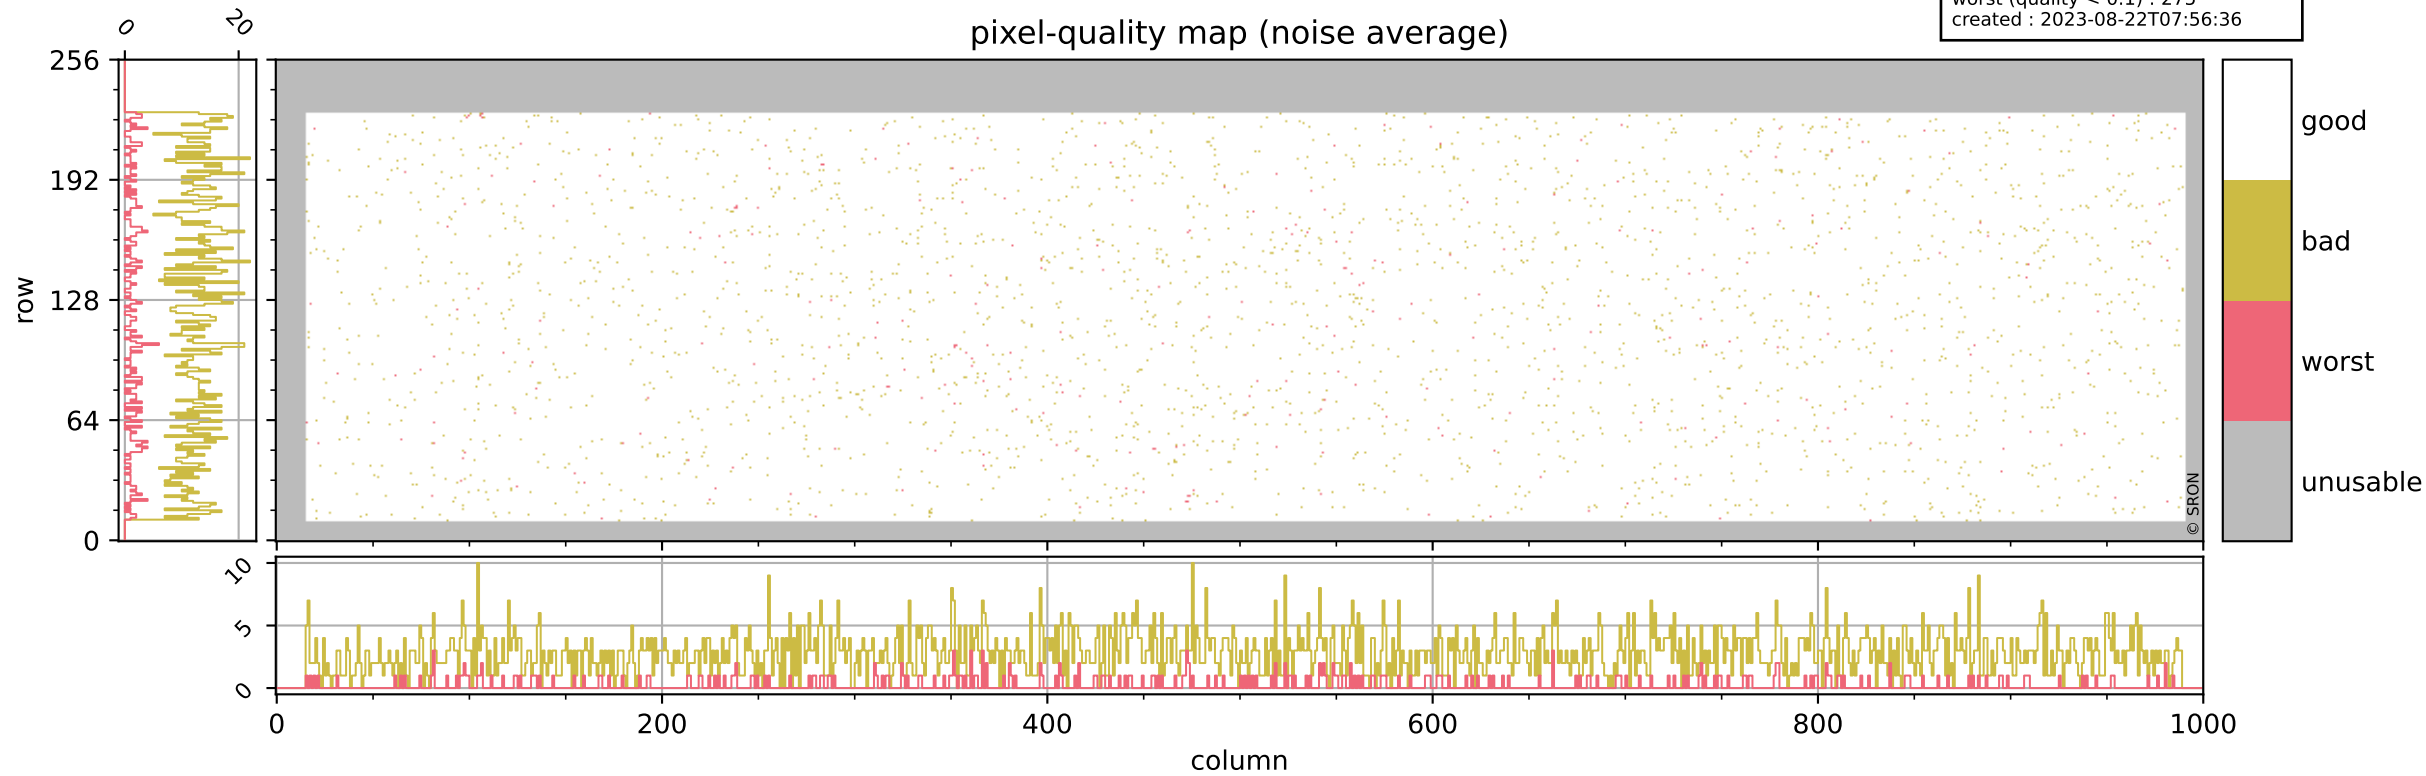

Tropomi SWIR pixel quality (official)

orbits : 17 in [8587, 8632]
coverage : 2019-06-10 / 2019-06-13
bad (quality < 0.8) : 288
worst (quality < 0.1) : 117
created : 2023-08-22T07:56:36

Tropomi SWIR pixel quality (official)

orbits : 17 in [8587, 8632]
coverage : 2019-06-10 / 2019-06-13
bad (quality < 0.8) : 2764
worst (quality < 0.1) : 275
created : 2023-08-22T07:56:36

pixel-quality map (noise average)

Tropomi SWIR pixel quality (official)

orbits : 17 in [8587, 8632]
coverage : 2019-06-10 / 2019-06-13
to good : 354
good to bad : 970
to worst : 148
created : 2023-08-22T07:56:36

total quality compared with SWIR pixel-quality CKD

Tropomi SWIR pixel quality (official)

orbits : 17 in [8587, 8632]
coverage : 2019-06-10 / 2019-06-13
created : 2023-08-22T07:56:37

Histograms of pixel-quality

Tropomi SWIR pixel quality (official) ground-tracks of Sentinel-5P

orbits : 17 in [8587, 8632]
coverage : 2019-06-10 / 2019-06-13
created : 2023-08-22T07:56:37