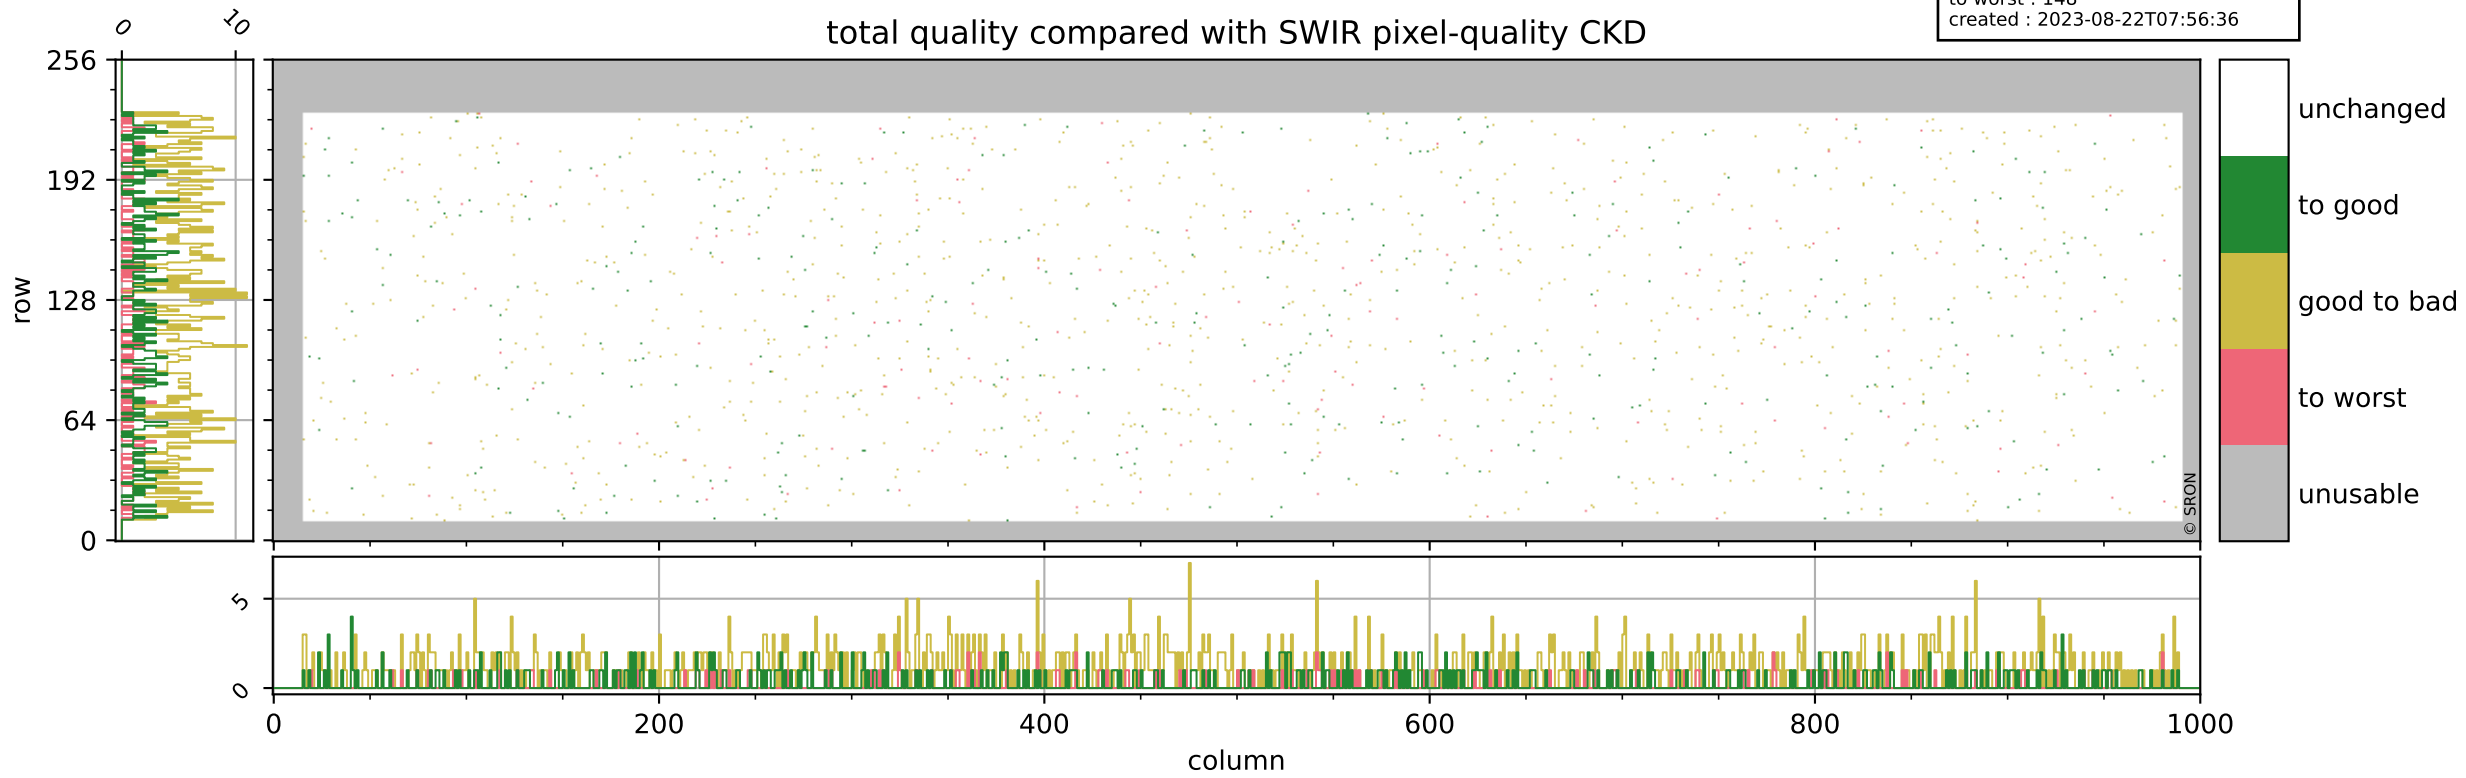

Tropomi SWIR pixel quality (official)

orbits : 17 in [8587, 8632]
coverage : 2019-06-10 / 2019-06-13
bad (quality < 0.8) : 288
worst (quality < 0.1) : 117
created : 2023-08-22T07:56:36

Tropomi SWIR pixel quality (official)

orbits : 17 in [8587, 8632]
coverage : 2019-06-10 / 2019-06-13
bad (quality < 0.8) : 2764
worst (quality < 0.1) : 275
created : 2023-08-22T07:56:36

pixel-quality map (noise average)

Tropomi SWIR pixel quality (official)

orbits : 17 in [8587, 8632]
coverage : 2019-06-10 / 2019-06-13
to good : 354
good to bad : 970
to worst : 148
created : 2023-08-22T07:56:36

total quality compared with SWIR pixel-quality CKD

Tropomi SWIR pixel quality (official)

orbits : 17 in [8587, 8632]
coverage : 2019-06-10 / 2019-06-13
created : 2023-08-22T07:56:37

Histograms of pixel-quality

Tropomi SWIR pixel quality (official) ground-tracks of Sentinel-5P

orbits : 17 in [8587, 8632]
coverage : 2019-06-10 / 2019-06-13
created : 2023-08-22T07:56:37