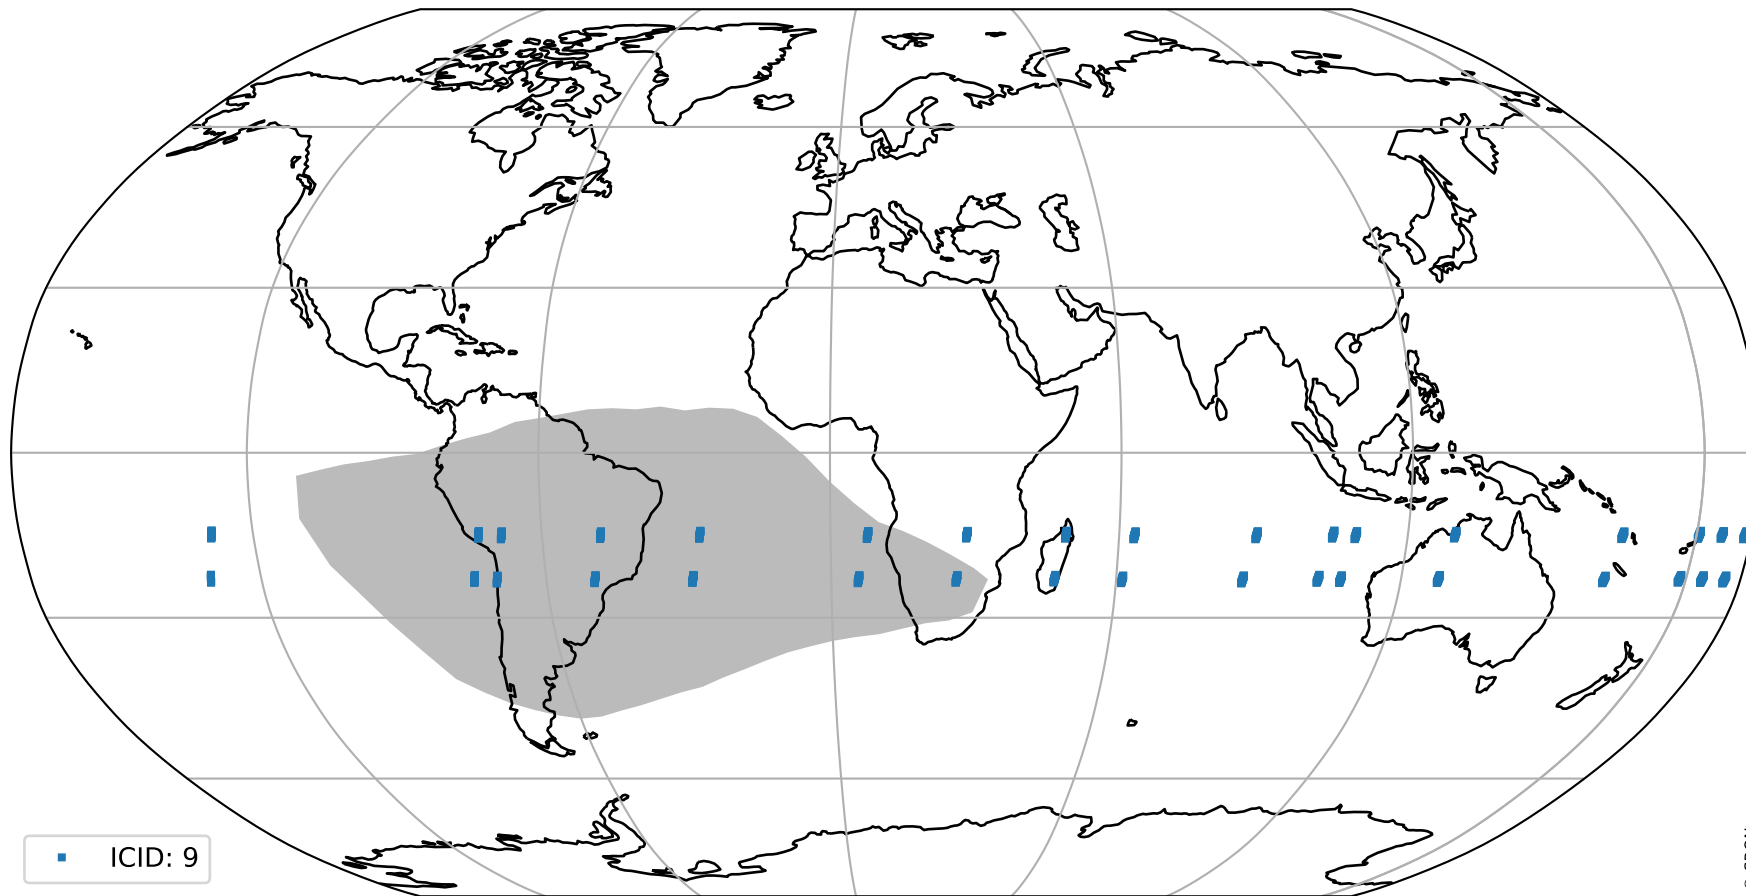

orbits : 17 in [8587, 8632]
coverage : 2019-06-10 / 2019-06-13
bad (quality < 0.8) : 2764
worst (quality < 0.1) : 275
created : 2023-08-22T07:56:36

pixel-quality map (noise average)

Tropomi SWIR pixel quality (official)

orbits : 17 in [8587, 8632]
coverage : 2019-06-10 / 2019-06-13
to good : 354
good to bad : 970
to worst : 148
created : 2023-08-22T07:56:36

total quality compared with SWIR pixel-quality CKD

Tropomi SWIR pixel quality (official)

orbits : 17 in [8587, 8632]
coverage : 2019-06-10 / 2019-06-13
created : 2023-08-22T07:56:37

Histograms of pixel-quality

Tropomi SWIR pixel quality (official) ground-tracks of Sentinel-5P

orbits : 17 in [8587, 8632]
coverage : 2019-06-10 / 2019-06-13
created : 2023-08-22T07:56:37

Tropomi SWIR pixel quality (official)

orbits : [2827, 8632]
coverage : 2018-04-30 / 2019-06-13
created : 2023-08-22T07:56:37

trend of pixel quality & temperatures