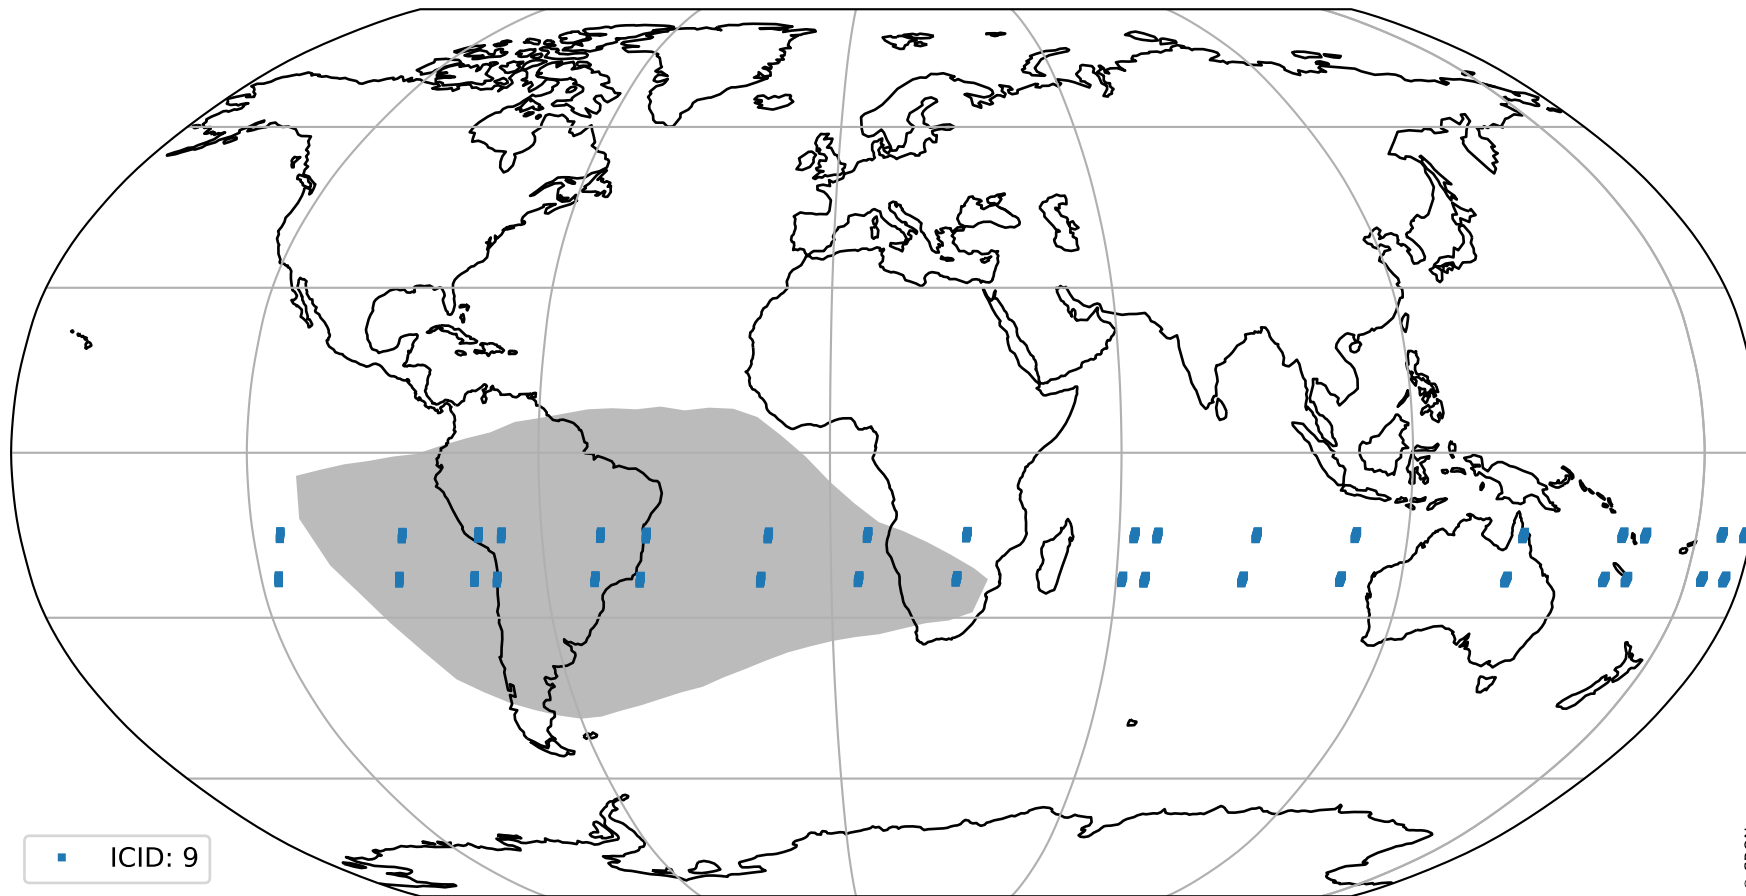

orbits : 18 in [8602, 8647]
coverage : 2019-06-11 / 2019-06-14
bad (quality < 0.8) : 2767
worst (quality < 0.1) : 272
created : 2023-08-22T07:56:38

Tropomi SWIR pixel quality (official)

orbits : 18 in [8602, 8647]
coverage : 2019-06-11 / 2019-06-14
to good : 357
good to bad : 965
to worst : 143
created : 2023-08-22T07:56:39

total quality compared with SWIR pixel-quality CKD

Tropomi SWIR pixel quality (official)

orbits : 18 in [8602, 8647]
coverage : 2019-06-11 / 2019-06-14
created : 2023-08-22T07:56:39

Histograms of pixel-quality

Tropomi SWIR pixel quality (official) ground-tracks of Sentinel-5P

orbits : 18 in [8602, 8647]
coverage : 2019-06-11 / 2019-06-14
created : 2023-08-22T07:56:39

Tropomi SWIR pixel quality (official)

orbits : [2827, 8647]
coverage : 2018-04-30 / 2019-06-14
created : 2023-08-22T07:56:40