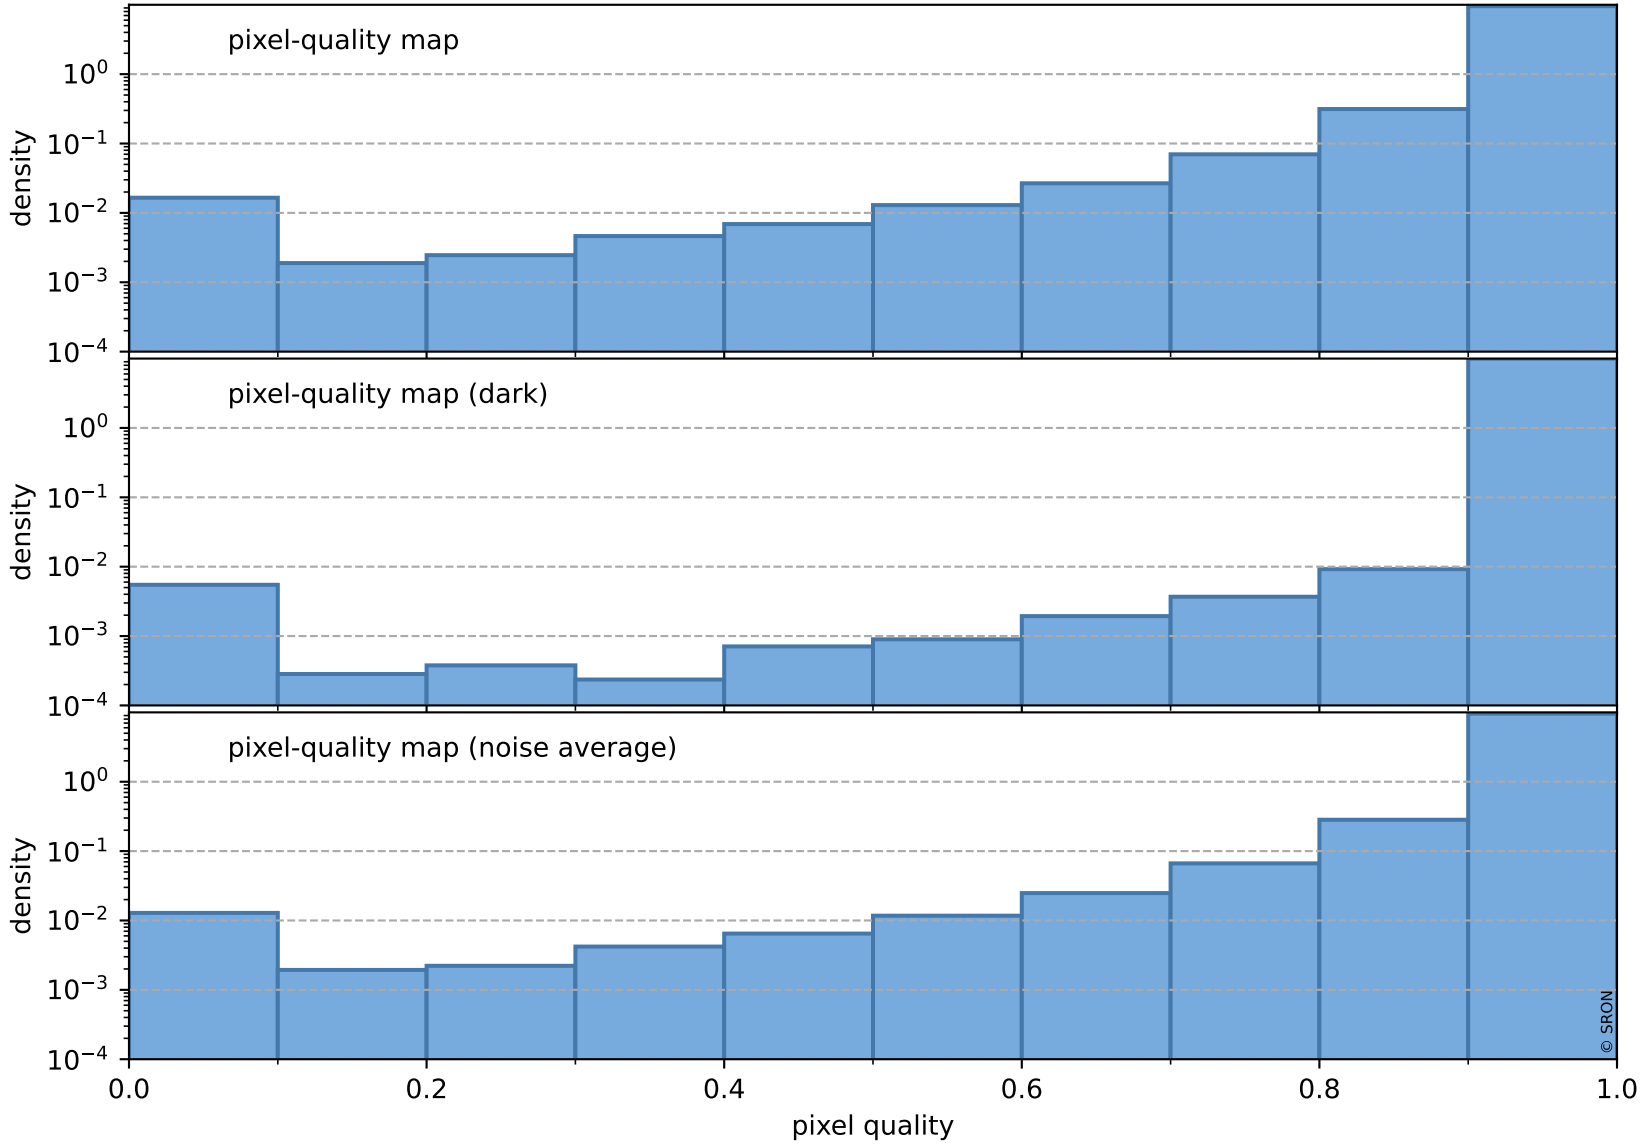

orbits : 18 in [8602, 8647]
coverage : 2019-06-11 / 2019-06-14
bad (quality < 0.8) : 2767
worst (quality < 0.1) : 272
created : 2023-08-22T07:56:38

Tropomi SWIR pixel quality (official)

orbits : 18 in [8602, 8647]
coverage : 2019-06-11 / 2019-06-14
to good : 357
good to bad : 965
to worst : 143
created : 2023-08-22T07:56:39

total quality compared with SWIR pixel-quality CKD

Tropomi SWIR pixel quality (official)

orbits : 18 in [8602, 8647]
coverage : 2019-06-11 / 2019-06-14
created : 2023-08-22T07:56:39

Histograms of pixel-quality

Tropomi SWIR pixel quality (official) ground-tracks of Sentinel-5P

orbits : 18 in [8602, 8647]
coverage : 2019-06-11 / 2019-06-14
created : 2023-08-22T07:56:39

Tropomi SWIR pixel quality (official)

orbits : [2827, 8647]
coverage : 2018-04-30 / 2019-06-14
created : 2023-08-22T07:56:40