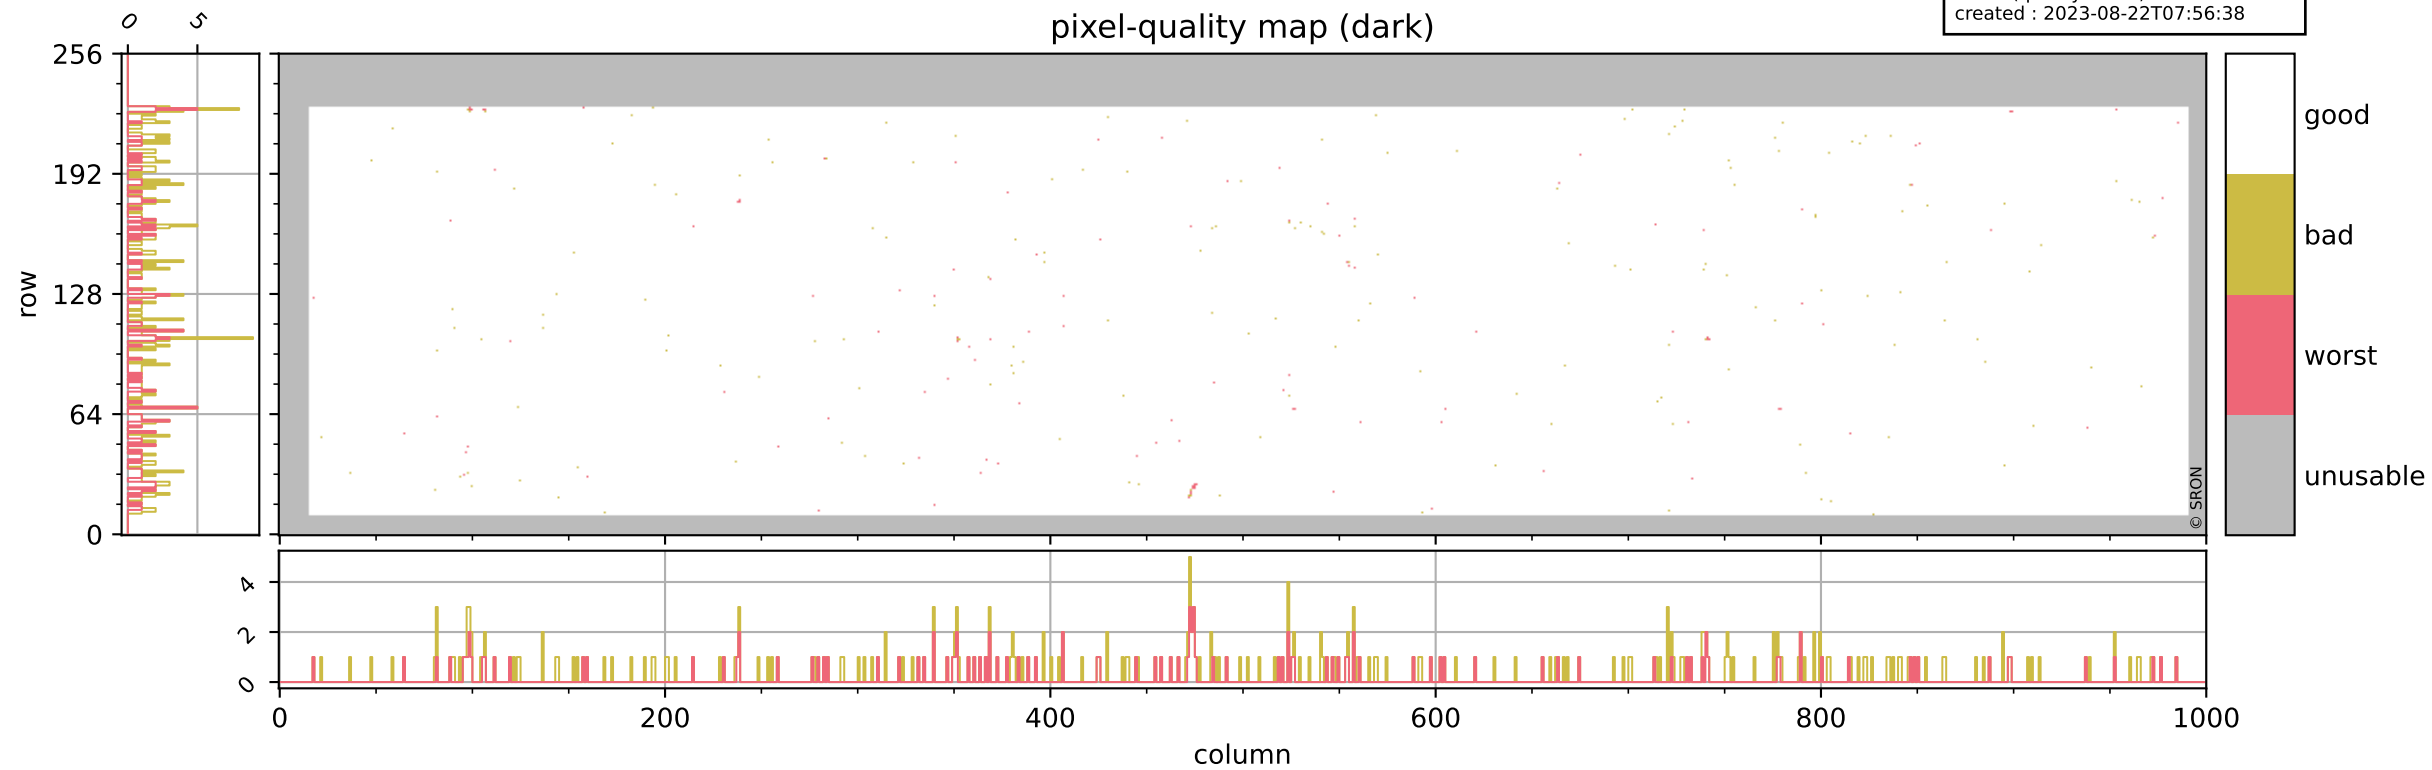

Tropomi SWIR pixel quality (official)

orbits : 18 in [8602, 8647]
coverage : 2019-06-11 / 2019-06-14
bad (quality < 0.8) : 3003
worst (quality < 0.1) : 350
created : 2023-08-22T07:56:38

pixel-quality map

Tropomi SWIR pixel quality (official)

orbits : 18 in [8602, 8647]
coverage : 2019-06-11 / 2019-06-14
bad (quality < 0.8) : 288
worst (quality < 0.1) : 116
created : 2023-08-22T07:56:38

Tropomi SWIR pixel quality (official)

orbits : 18 in [8602, 8647]
coverage : 2019-06-11 / 2019-06-14
bad (quality < 0.8) : 2767
worst (quality < 0.1) : 272
created : 2023-08-22T07:56:38

Tropomi SWIR pixel quality (official)

orbits : 18 in [8602, 8647]
coverage : 2019-06-11 / 2019-06-14
to good : 357
good to bad : 965
to worst : 143
created : 2023-08-22T07:56:39

Tropomi SWIR pixel quality (official) ground-tracks of Sentinel-5P

orbits : 18 in [8602, 8647]
coverage : 2019-06-11 / 2019-06-14
created : 2023-08-22T07:56:39

Tropomi SWIR pixel quality (official)

orbits : [2827, 8647]
coverage : 2018-04-30 / 2019-06-14
created : 2023-08-22T07:56:40