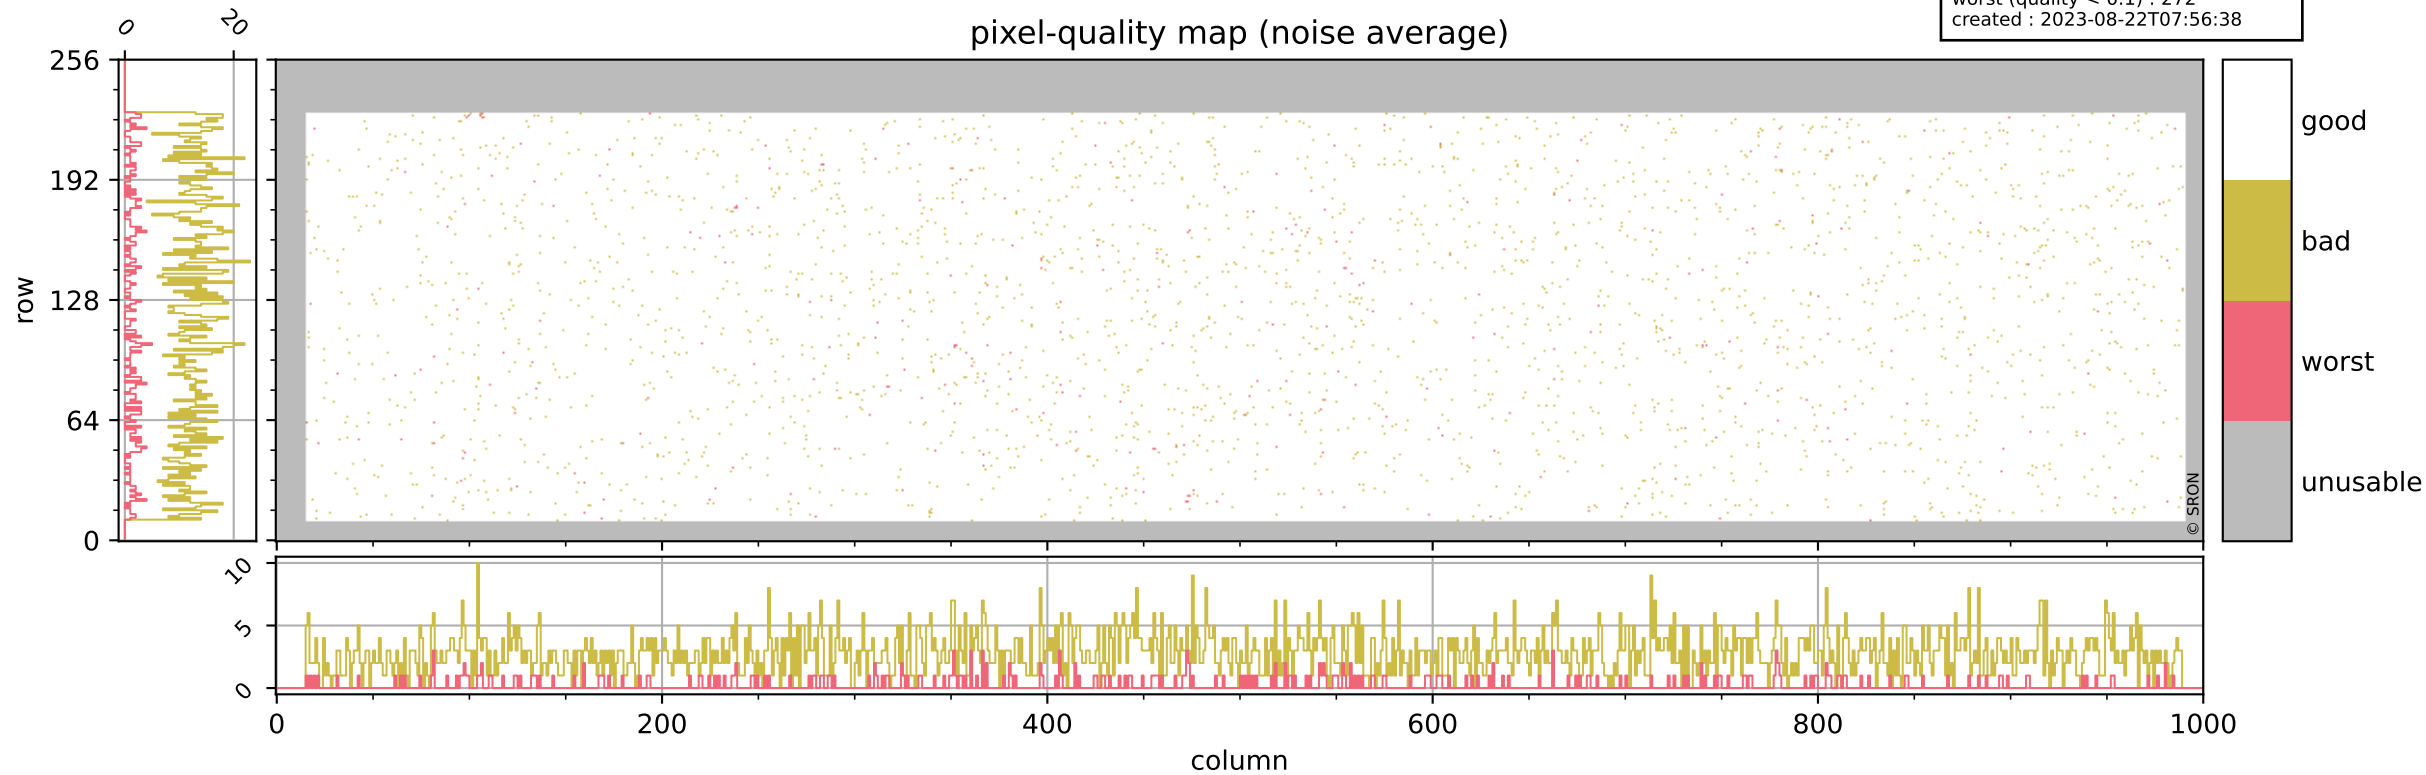

Tropomi SWIR pixel quality (official)

orbits : 18 in [8602, 8647]
coverage : 2019-06-11 / 2019-06-14
bad (quality < 0.8) : 3003
worst (quality < 0.1) : 350
created : 2023-08-22T07:56:38

pixel-quality map

Tropomi SWIR pixel quality (official)

orbits : 18 in [8602, 8647]
coverage : 2019-06-11 / 2019-06-14
bad (quality < 0.8) : 288
worst (quality < 0.1) : 116
created : 2023-08-22T07:56:38

Tropomi SWIR pixel quality (official)

orbits : 18 in [8602, 8647]
coverage : 2019-06-11 / 2019-06-14
bad (quality < 0.8) : 2767
worst (quality < 0.1) : 272
created : 2023-08-22T07:56:38

Tropomi SWIR pixel quality (official)

orbits : 18 in [8602, 8647]
coverage : 2019-06-11 / 2019-06-14
to good : 357
good to bad : 965
to worst : 143
created : 2023-08-22T07:56:39

Tropomi SWIR pixel quality (official) ground-tracks of Sentinel-5P

orbits : 18 in [8602, 8647]
coverage : 2019-06-11 / 2019-06-14
created : 2023-08-22T07:56:39

Tropomi SWIR pixel quality (official)

orbits : [2827, 8647]
coverage : 2018-04-30 / 2019-06-14
created : 2023-08-22T07:56:40