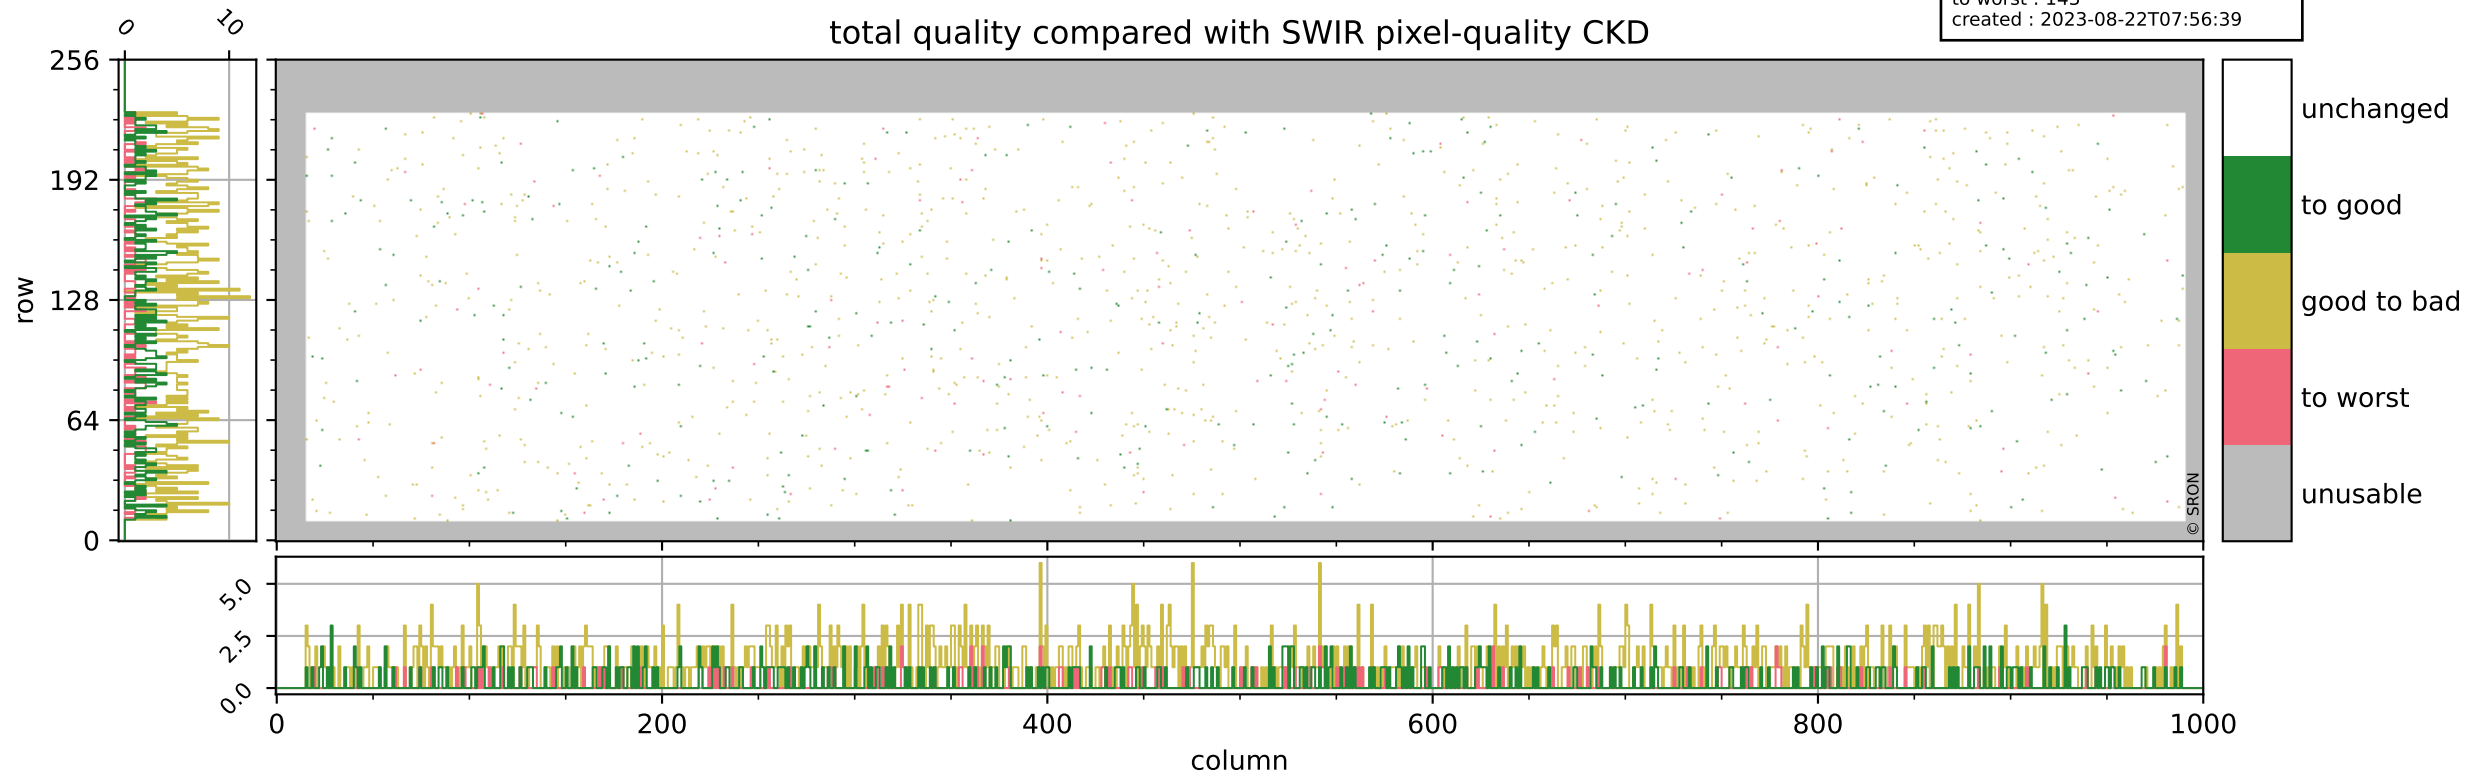

Tropomi SWIR pixel quality (official)

orbits : 18 in [8602, 8647]
coverage : 2019-06-11 / 2019-06-14
bad (quality < 0.8) : 288
worst (quality < 0.1) : 116
created : 2023-08-22T07:56:38

Tropomi SWIR pixel quality (official)

orbits : 18 in [8602, 8647]
coverage : 2019-06-11 / 2019-06-14
bad (quality < 0.8) : 2767
worst (quality < 0.1) : 272
created : 2023-08-22T07:56:38

Tropomi SWIR pixel quality (official)

orbits : 18 in [8602, 8647]
coverage : 2019-06-11 / 2019-06-14
to good : 357
good to bad : 965
to worst : 143
created : 2023-08-22T07:56:39

total quality compared with SWIR pixel-quality CKD

Tropomi SWIR pixel quality (official)

orbits : 18 in [8602, 8647]
coverage : 2019-06-11 / 2019-06-14
created : 2023-08-22T07:56:39

Histograms of pixel-quality

Tropomi SWIR pixel quality (official) ground-tracks of Sentinel-5P

orbits : 18 in [8602, 8647]
coverage : 2019-06-11 / 2019-06-14
created : 2023-08-22T07:56:39

Tropomi SWIR pixel quality (official)

orbits : [2827, 8647]
coverage : 2018-04-30 / 2019-06-14
created : 2023-08-22T07:56:40