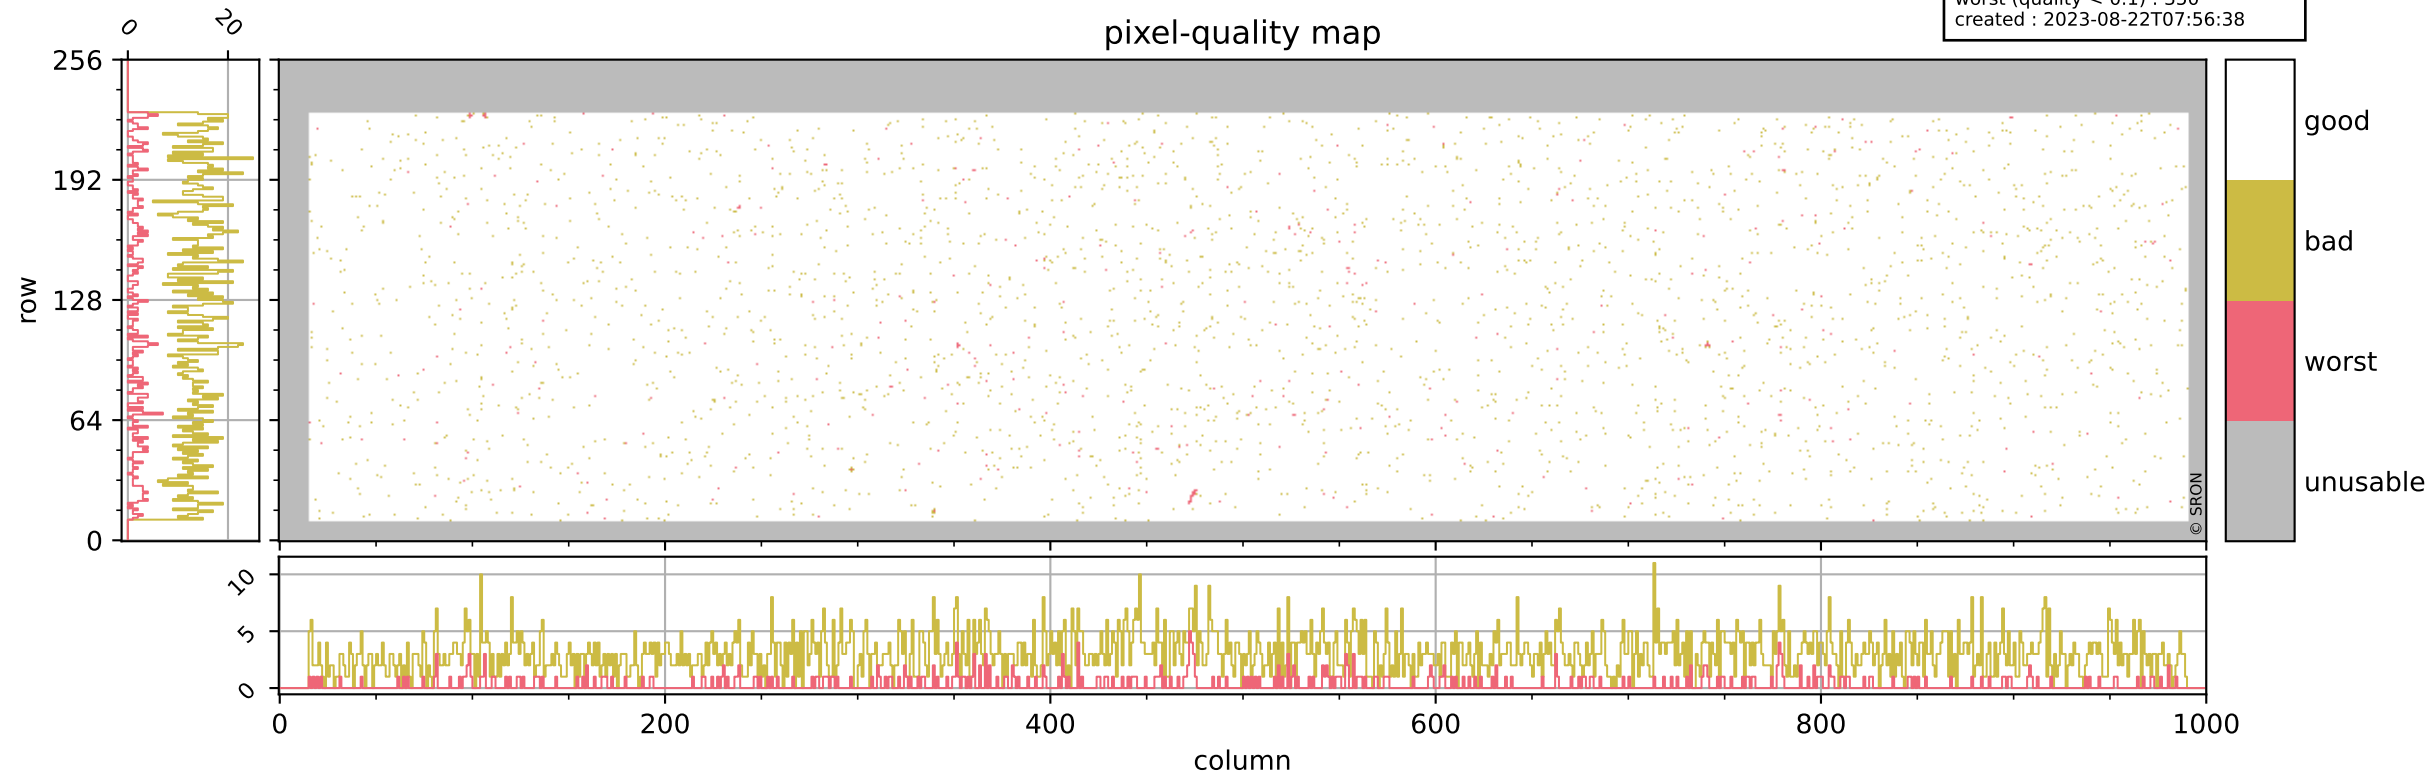

Tropomi SWIR pixel quality (official)

orbits : 18 in [8602, 8647]
coverage : 2019-06-11 / 2019-06-14
bad (quality < 0.8) : 3003
worst (quality < 0.1) : 350
created : 2023-08-22T07:56:38

pixel-quality map

Tropomi SWIR pixel quality (official)

orbits : 18 in [8602, 8647]
coverage : 2019-06-11 / 2019-06-14
bad (quality < 0.8) : 288
worst (quality < 0.1) : 116
created : 2023-08-22T07:56:38

Tropomi SWIR pixel quality (official)

orbits : 18 in [8602, 8647]
coverage : 2019-06-11 / 2019-06-14
bad (quality < 0.8) : 2767
worst (quality < 0.1) : 272
created : 2023-08-22T07:56:38

Tropomi SWIR pixel quality (official)

orbits : 18 in [8602, 8647]
coverage : 2019-06-11 / 2019-06-14
to good : 357
good to bad : 965
to worst : 143
created : 2023-08-22T07:56:39

Tropomi SWIR pixel quality (official) ground-tracks of Sentinel-5P

orbits : 18 in [8602, 8647]
coverage : 2019-06-11 / 2019-06-14
created : 2023-08-22T07:56:39

Tropomi SWIR pixel quality (official)

orbits : [2827, 8647]
coverage : 2018-04-30 / 2019-06-14
created : 2023-08-22T07:56:40