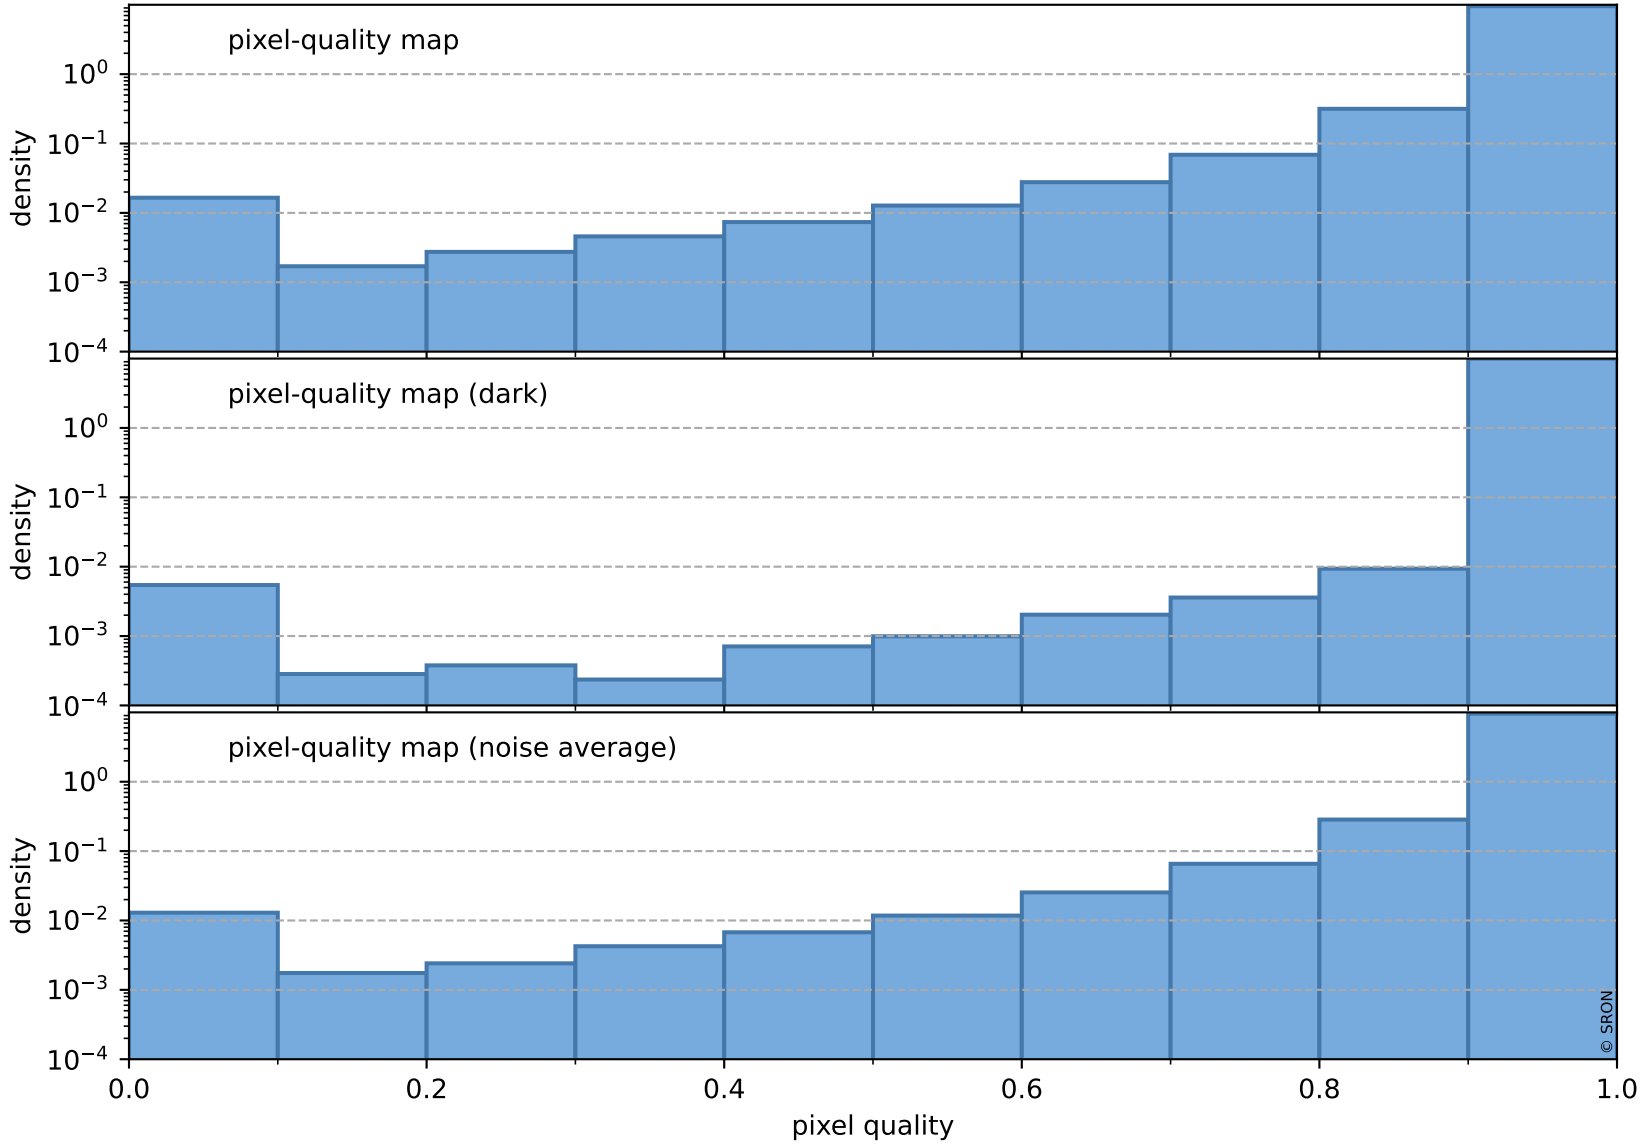

orbits : 20 in [8632, 8677]
coverage : 2019-06-14 / 2019-06-16
bad (quality < 0.8) : 2770
worst (quality < 0.1) : 274
created : 2023-08-22T07:56:43

pixel-quality map (noise average)

Tropomi SWIR pixel quality (official)

orbits : 20 in [8632, 8677]
coverage : 2019-06-14 / 2019-06-16
to good : 367
good to bad : 983
to worst : 145
created : 2023-08-22T07:56:43

total quality compared with SWIR pixel-quality CKD

Tropomi SWIR pixel quality (official)

orbits : 20 in [8632, 8677]
coverage : 2019-06-14 / 2019-06-16
created : 2023-08-22T07:56:43

Histograms of pixel-quality

Tropomi SWIR pixel quality (official) ground-tracks of Sentinel-5P

orbits : 20 in [8632, 8677]
coverage : 2019-06-14 / 2019-06-16
created : 2023-08-22T07:56:44

Tropomi SWIR pixel quality (official)

orbits : [2827, 8677]
coverage : 2018-04-30 / 2019-06-16
created : 2023-08-22T07:56:44

trend of pixel quality & temperatures