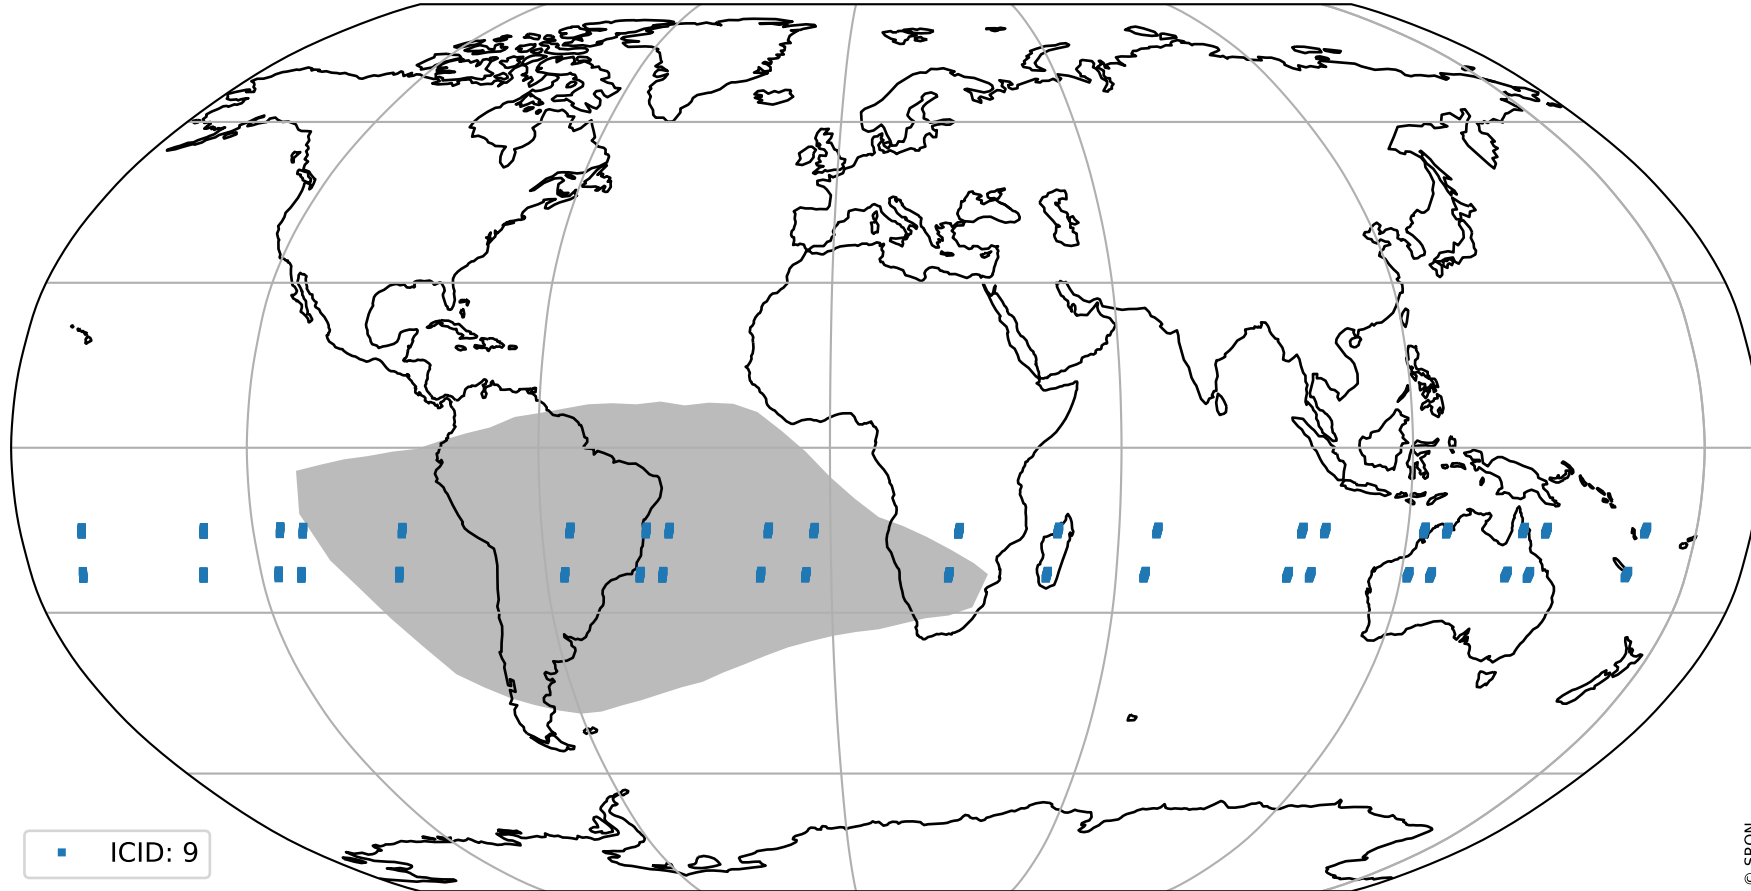

orbits : 20 in [8632, 8677]
coverage : 2019-06-14 / 2019-06-16
bad (quality < 0.8) : 2770
worst (quality < 0.1) : 274
created : 2023-08-22T07:56:43

pixel-quality map (noise average)

Tropomi SWIR pixel quality (official)

orbits : 20 in [8632, 8677]
coverage : 2019-06-14 / 2019-06-16
to good : 367
good to bad : 983
to worst : 145
created : 2023-08-22T07:56:43

total quality compared with SWIR pixel-quality CKD

Tropomi SWIR pixel quality (official)

orbits : 20 in [8632, 8677]
coverage : 2019-06-14 / 2019-06-16
created : 2023-08-22T07:56:43

Histograms of pixel-quality

Tropomi SWIR pixel quality (official) ground-tracks of Sentinel-5P

orbits : 20 in [8632, 8677]
coverage : 2019-06-14 / 2019-06-16
created : 2023-08-22T07:56:44

Tropomi SWIR pixel quality (official)

orbits : [2827, 8677]
coverage : 2018-04-30 / 2019-06-16
created : 2023-08-22T07:56:44

trend of pixel quality & temperatures