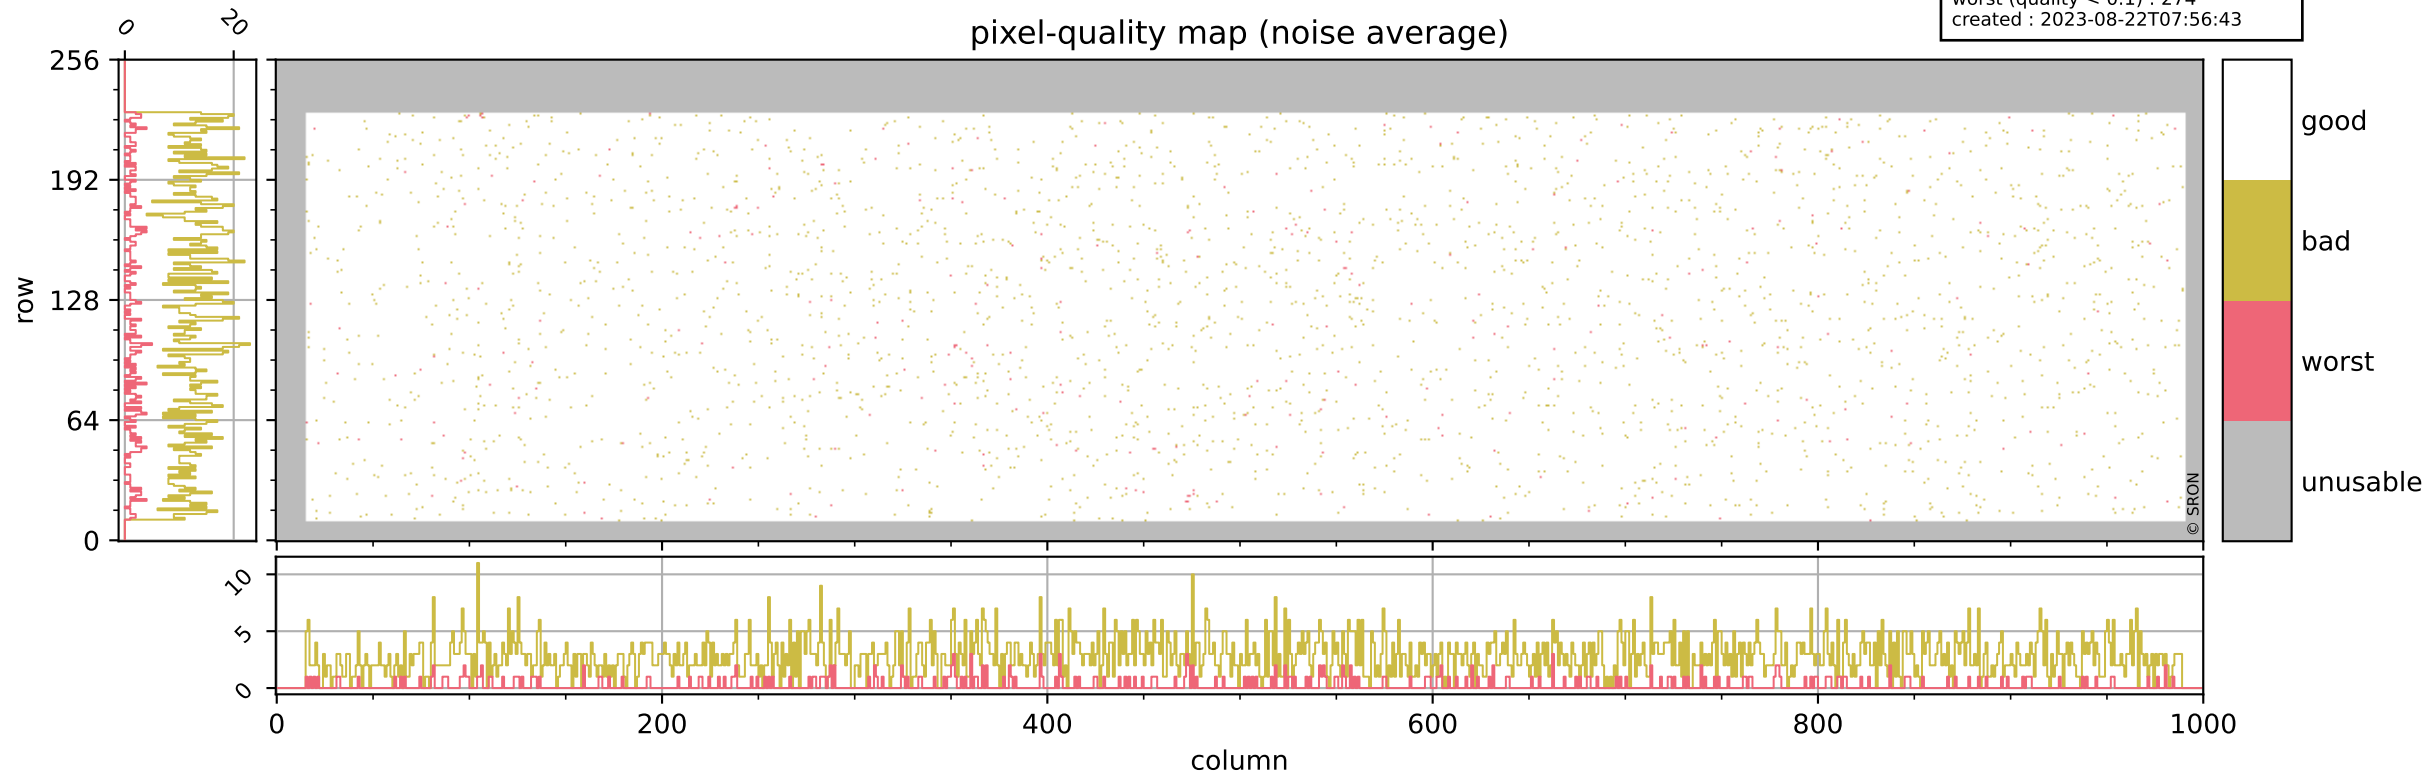

Tropomi SWIR pixel quality (official)

orbits : 20 in [8632, 8677]
coverage : 2019-06-14 / 2019-06-16
bad (quality < 0.8) : 289
worst (quality < 0.1) : 115
created : 2023-08-22T07:56:42

Tropomi SWIR pixel quality (official)

orbits : 20 in [8632, 8677]
coverage : 2019-06-14 / 2019-06-16
bad (quality < 0.8) : 2770
worst (quality < 0.1) : 274
created : 2023-08-22T07:56:43

pixel-quality map (noise average)

Tropomi SWIR pixel quality (official)

orbits : 20 in [8632, 8677]
coverage : 2019-06-14 / 2019-06-16
to good : 367
good to bad : 983
to worst : 145
created : 2023-08-22T07:56:43

total quality compared with SWIR pixel-quality CKD

Tropomi SWIR pixel quality (official)

orbits : 20 in [8632, 8677]
coverage : 2019-06-14 / 2019-06-16
created : 2023-08-22T07:56:43

Histograms of pixel-quality

Tropomi SWIR pixel quality (official) ground-tracks of Sentinel-5P

orbits : 20 in [8632, 8677]
coverage : 2019-06-14 / 2019-06-16
created : 2023-08-22T07:56:44