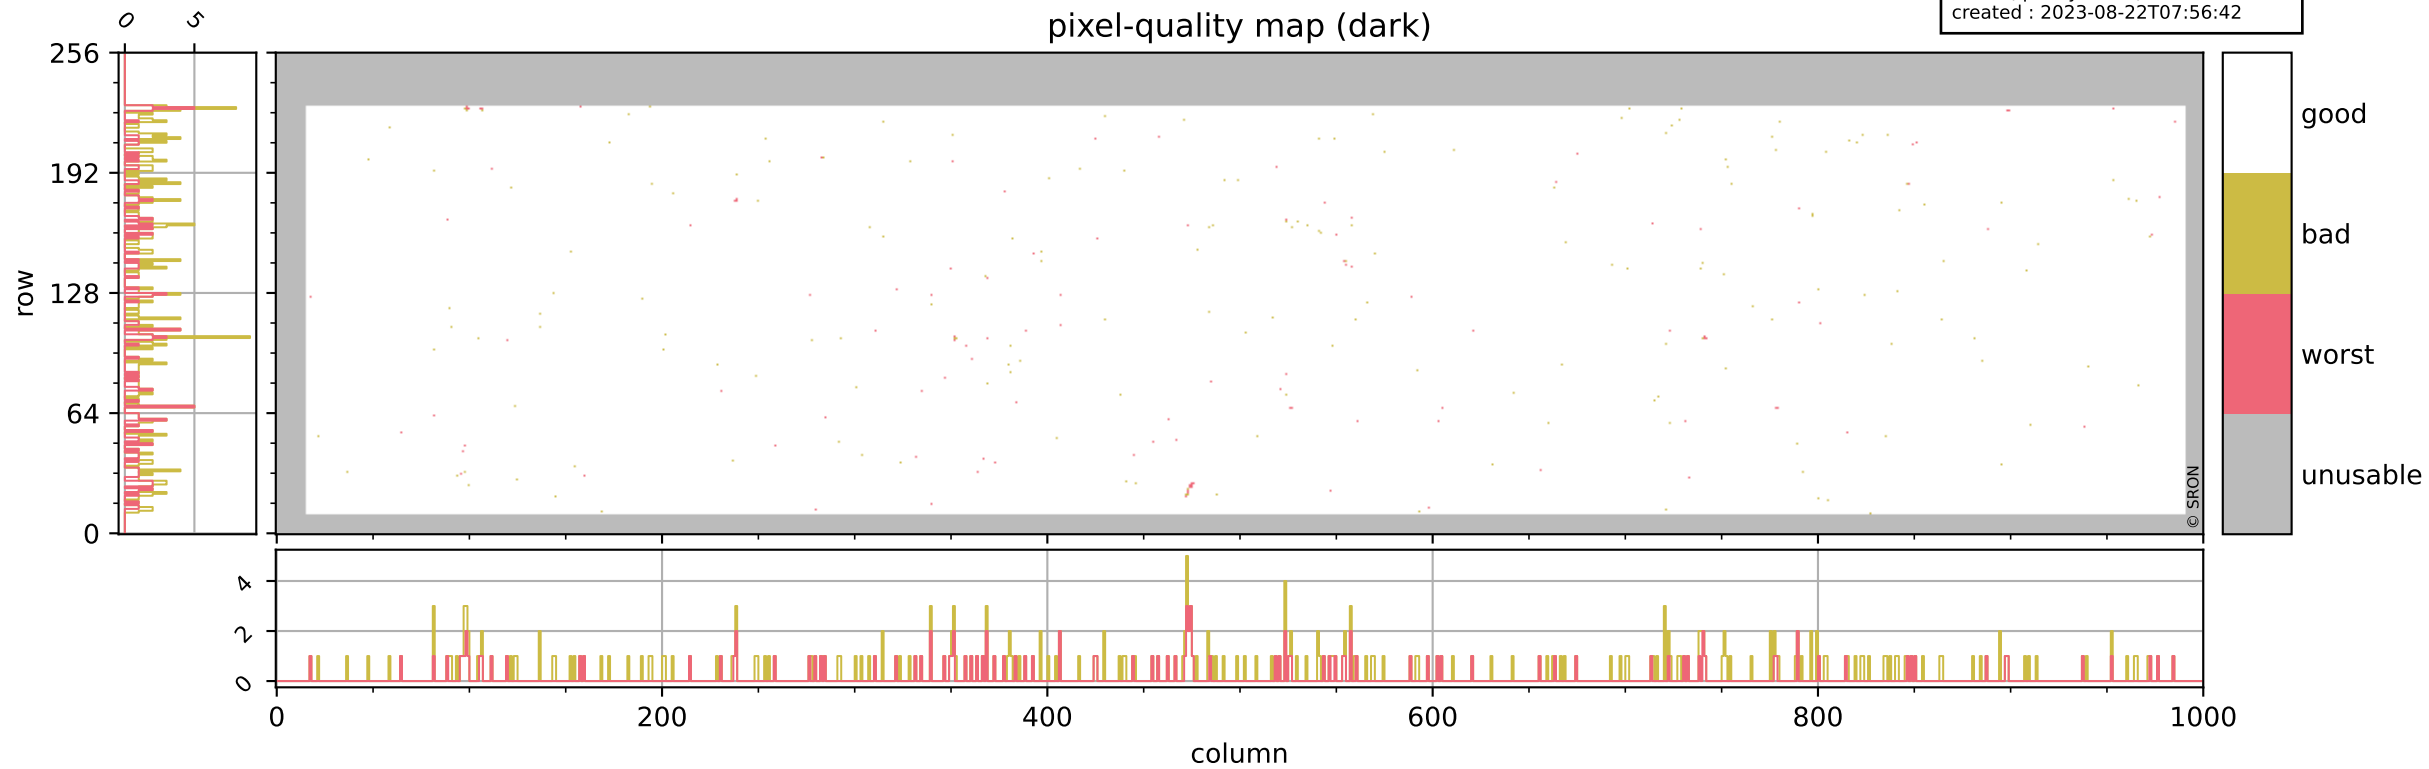

Tropomi SWIR pixel quality (official)

orbits : 20 in [8632, 8677]
coverage : 2019-06-14 / 2019-06-16
bad (quality < 0.8) : 3010
worst (quality < 0.1) : 350
created : 2023-08-22T07:56:42

pixel-quality map

Tropomi SWIR pixel quality (official)

orbits : 20 in [8632, 8677]
coverage : 2019-06-14 / 2019-06-16
bad (quality < 0.8) : 289
worst (quality < 0.1) : 115
created : 2023-08-22T07:56:42

Tropomi SWIR pixel quality (official)

orbits : 20 in [8632, 8677]
coverage : 2019-06-14 / 2019-06-16
bad (quality < 0.8) : 2770
worst (quality < 0.1) : 274
created : 2023-08-22T07:56:43

pixel-quality map (noise average)

Tropomi SWIR pixel quality (official)

orbits : 20 in [8632, 8677]
coverage : 2019-06-14 / 2019-06-16
to good : 367
good to bad : 983
to worst : 145
created : 2023-08-22T07:56:43

total quality compared with SWIR pixel-quality CKD

Tropomi SWIR pixel quality (official)