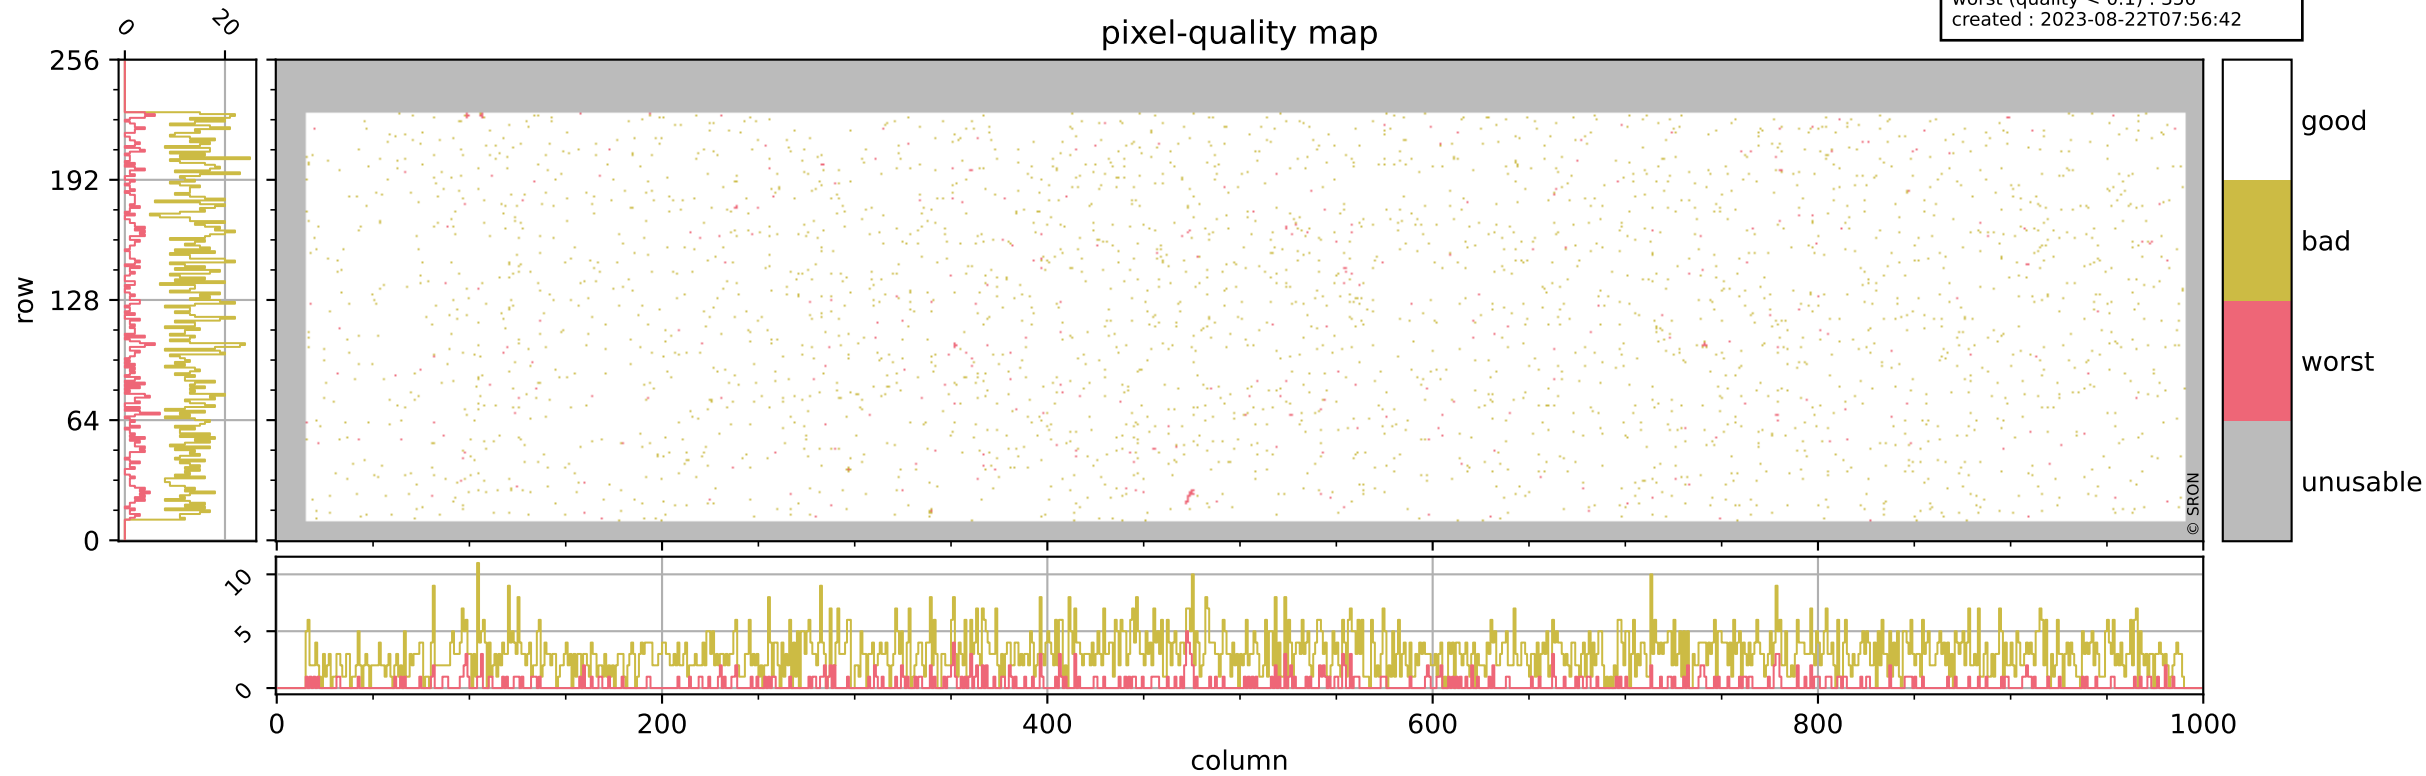

Tropomi SWIR pixel quality (official)

orbits : 20 in [8632, 8677]
coverage : 2019-06-14 / 2019-06-16
bad (quality < 0.8) : 3010
worst (quality < 0.1) : 350
created : 2023-08-22T07:56:42

pixel-quality map

Tropomi SWIR pixel quality (official)

orbits : 20 in [8632, 8677]
coverage : 2019-06-14 / 2019-06-16
bad (quality < 0.8) : 289
worst (quality < 0.1) : 115
created : 2023-08-22T07:56:42

Tropomi SWIR pixel quality (official)

orbits : 20 in [8632, 8677]
coverage : 2019-06-14 / 2019-06-16
bad (quality < 0.8) : 2770
worst (quality < 0.1) : 274
created : 2023-08-22T07:56:43

pixel-quality map (noise average)

Tropomi SWIR pixel quality (official)

orbits : 20 in [8632, 8677]
coverage : 2019-06-14 / 2019-06-16
to good : 367
good to bad : 983
to worst : 145
created : 2023-08-22T07:56:43

total quality compared with SWIR pixel-quality CKD

Tropomi SWIR pixel quality (official)