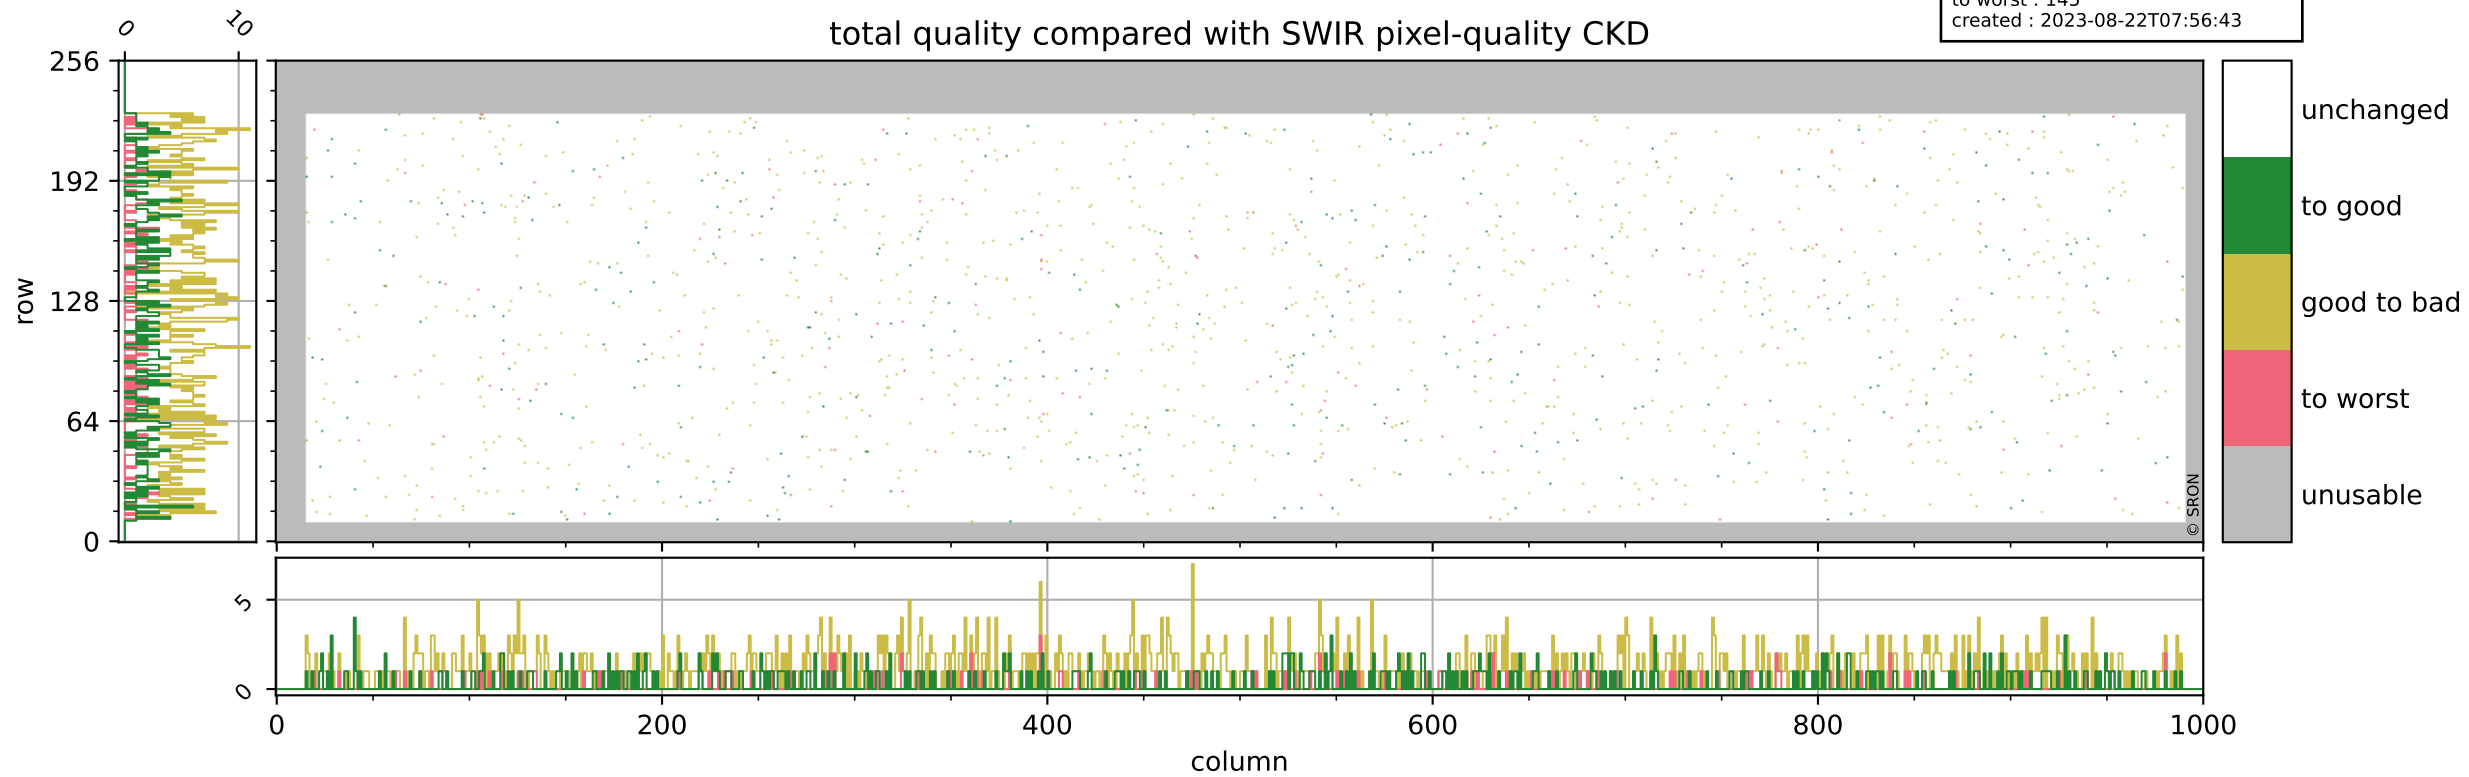

Tropomi SWIR pixel quality (official)

orbits : 20 in [8632, 8677]
coverage : 2019-06-14 / 2019-06-16
bad (quality < 0.8) : 289
worst (quality < 0.1) : 115
created : 2023-08-22T07:56:42

Tropomi SWIR pixel quality (official)

orbits : 20 in [8632, 8677]
coverage : 2019-06-14 / 2019-06-16
bad (quality < 0.8) : 2770
worst (quality < 0.1) : 274
created : 2023-08-22T07:56:43

pixel-quality map (noise average)

Tropomi SWIR pixel quality (official)

orbits : 20 in [8632, 8677]
coverage : 2019-06-14 / 2019-06-16
to good : 367
good to bad : 983
to worst : 145
created : 2023-08-22T07:56:43

total quality compared with SWIR pixel-quality CKD

Tropomi SWIR pixel quality (official)

orbits : 20 in [8632, 8677]
coverage : 2019-06-14 / 2019-06-16
created : 2023-08-22T07:56:43

Histograms of pixel-quality

Tropomi SWIR pixel quality (official) ground-tracks of Sentinel-5P

orbits : 20 in [8632, 8677]
coverage : 2019-06-14 / 2019-06-16
created : 2023-08-22T07:56:44