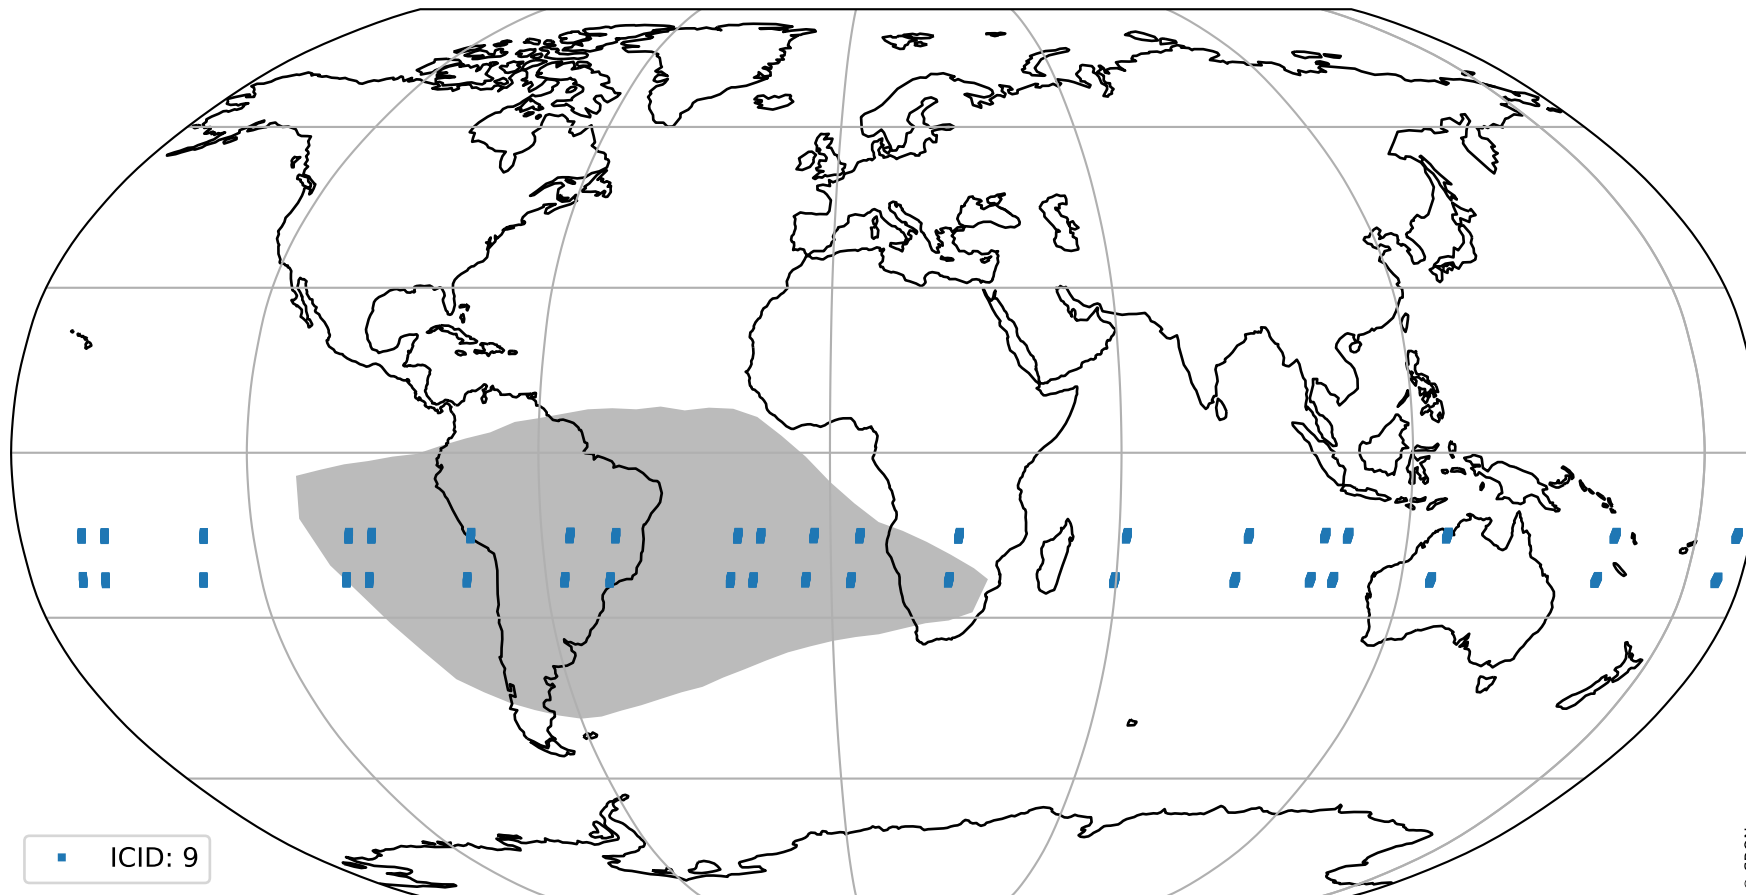

Tropomi SWIR pixel quality (official)

orbits : 20 in [8662, 8707]
coverage : 2019-06-15 / 2019-06-19
to good : 368
good to bad : 940
to worst : 131
created : 2023-08-22T07:56:47

total quality compared with SWIR pixel-quality CKD

Tropomi SWIR pixel quality (official)

orbits : 20 in [8662, 8707]
coverage : 2019-06-15 / 2019-06-19
created : 2023-08-22T07:56:48

Histograms of pixel-quality

Tropomi SWIR pixel quality (official) ground-tracks of Sentinel-5P

orbits : 20 in [8662, 8707]
coverage : 2019-06-15 / 2019-06-19
created : 2023-08-22T07:56:48

Tropomi SWIR pixel quality (official)

orbits : [2827, 8707]
coverage : 2018-04-30 / 2019-06-19
created : 2023-08-22T07:56:48