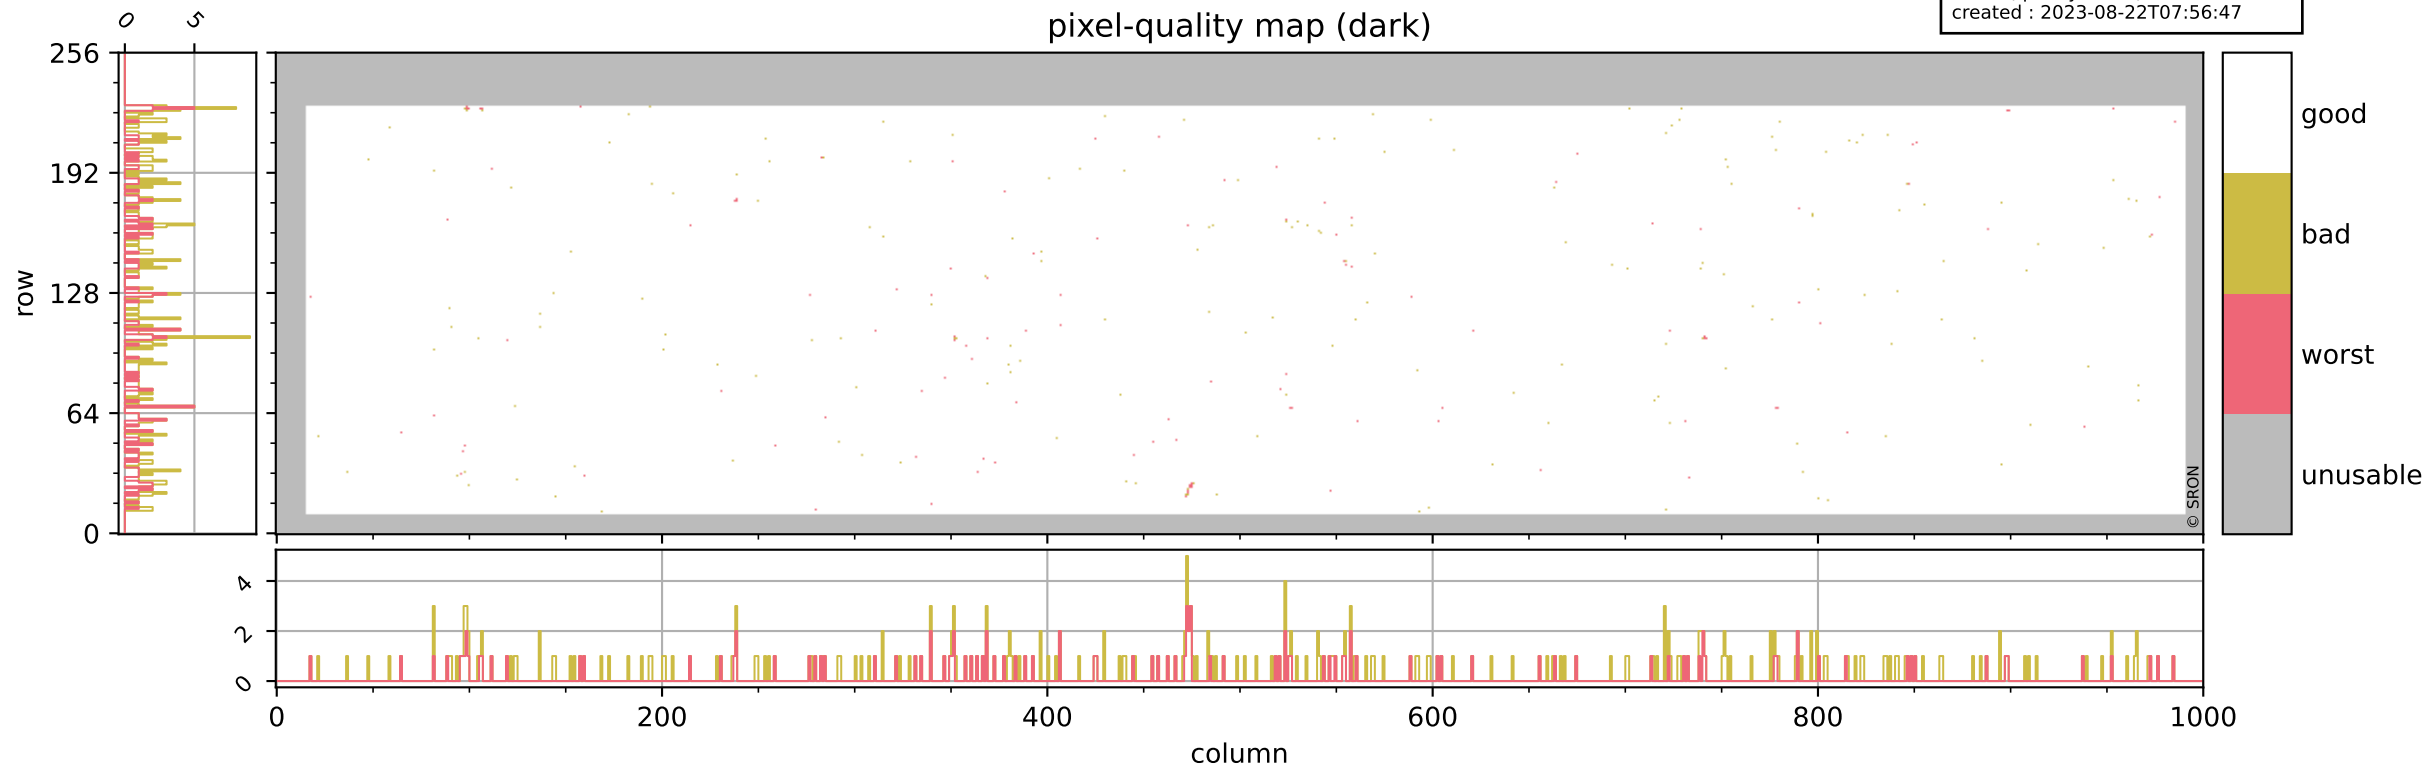

Tropomi SWIR pixel quality (official)

orbits : 20 in [8662, 8707]
coverage : 2019-06-15 / 2019-06-19
bad (quality < 0.8) : 2957
worst (quality < 0.1) : 340
created : 2023-08-22T07:56:47

pixel-quality map

Tropomi SWIR pixel quality (official)

orbits : 20 in [8662, 8707]
coverage : 2019-06-15 / 2019-06-19
bad (quality < 0.8) : 290
worst (quality < 0.1) : 114
created : 2023-08-22T07:56:47

pixel-quality map (dark)

Tropomi SWIR pixel quality (official)

orbits : 20 in [8662, 8707]
coverage : 2019-06-15 / 2019-06-19
bad (quality < 0.8) : 2708
worst (quality < 0.1) : 264
created : 2023-08-22T07:56:47

pixel-quality map (noise average)

Tropomi SWIR pixel quality (official)

orbits : 20 in [8662, 8707]
coverage : 2019-06-15 / 2019-06-19
created : 2023-08-22T07:56:48

Histograms of pixel-quality

Tropomi SWIR pixel quality (official) ground-tracks of Sentinel-5P