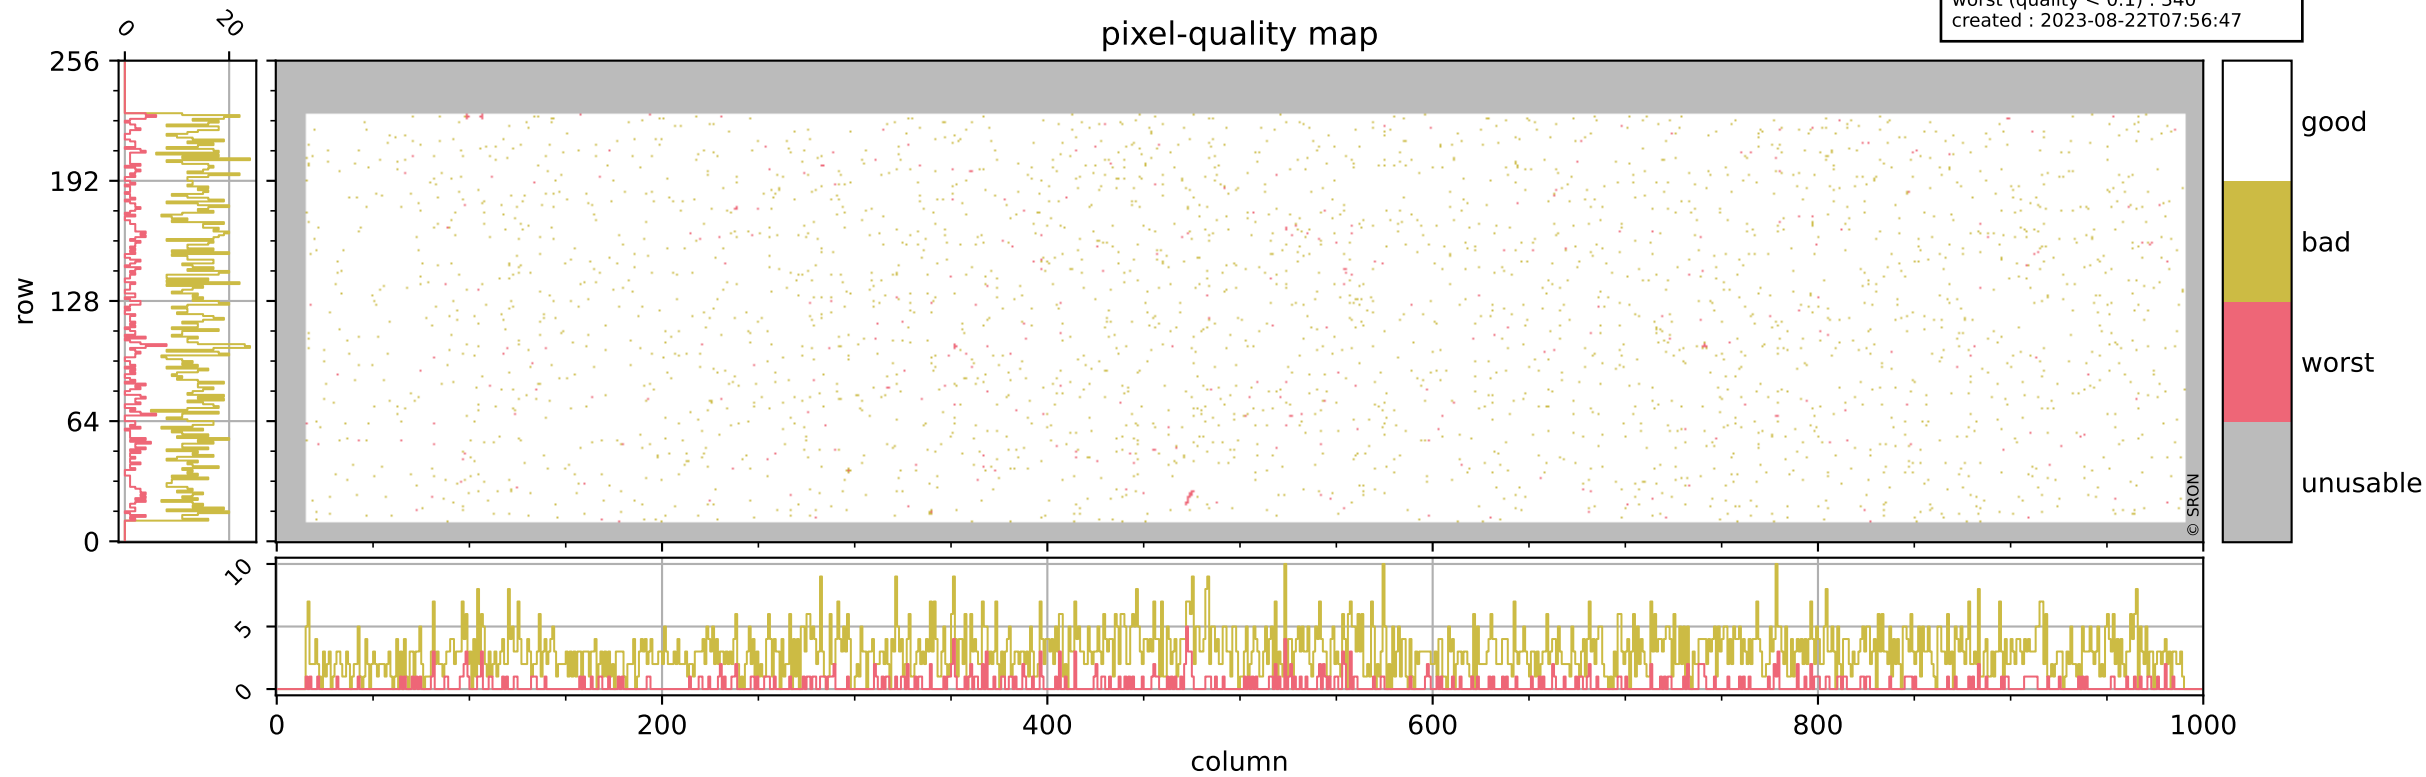

Tropomi SWIR pixel quality (official)

orbits : 20 in [8662, 8707]
coverage : 2019-06-15 / 2019-06-19
bad (quality < 0.8) : 2957
worst (quality < 0.1) : 340
created : 2023-08-22T07:56:47

pixel-quality map

Tropomi SWIR pixel quality (official)

orbits : 20 in [8662, 8707]
coverage : 2019-06-15 / 2019-06-19
bad (quality < 0.8) : 290
worst (quality < 0.1) : 114
created : 2023-08-22T07:56:47

pixel-quality map (dark)

Tropomi SWIR pixel quality (official)

orbits : 20 in [8662, 8707]
coverage : 2019-06-15 / 2019-06-19
bad (quality < 0.8) : 2708
worst (quality < 0.1) : 264
created : 2023-08-22T07:56:47

pixel-quality map (noise average)

Tropomi SWIR pixel quality (official)

orbits : 20 in [8662, 8707]
coverage : 2019-06-15 / 2019-06-19
created : 2023-08-22T07:56:48

Histograms of pixel-quality

Tropomi SWIR pixel quality (official) ground-tracks of Sentinel-5P