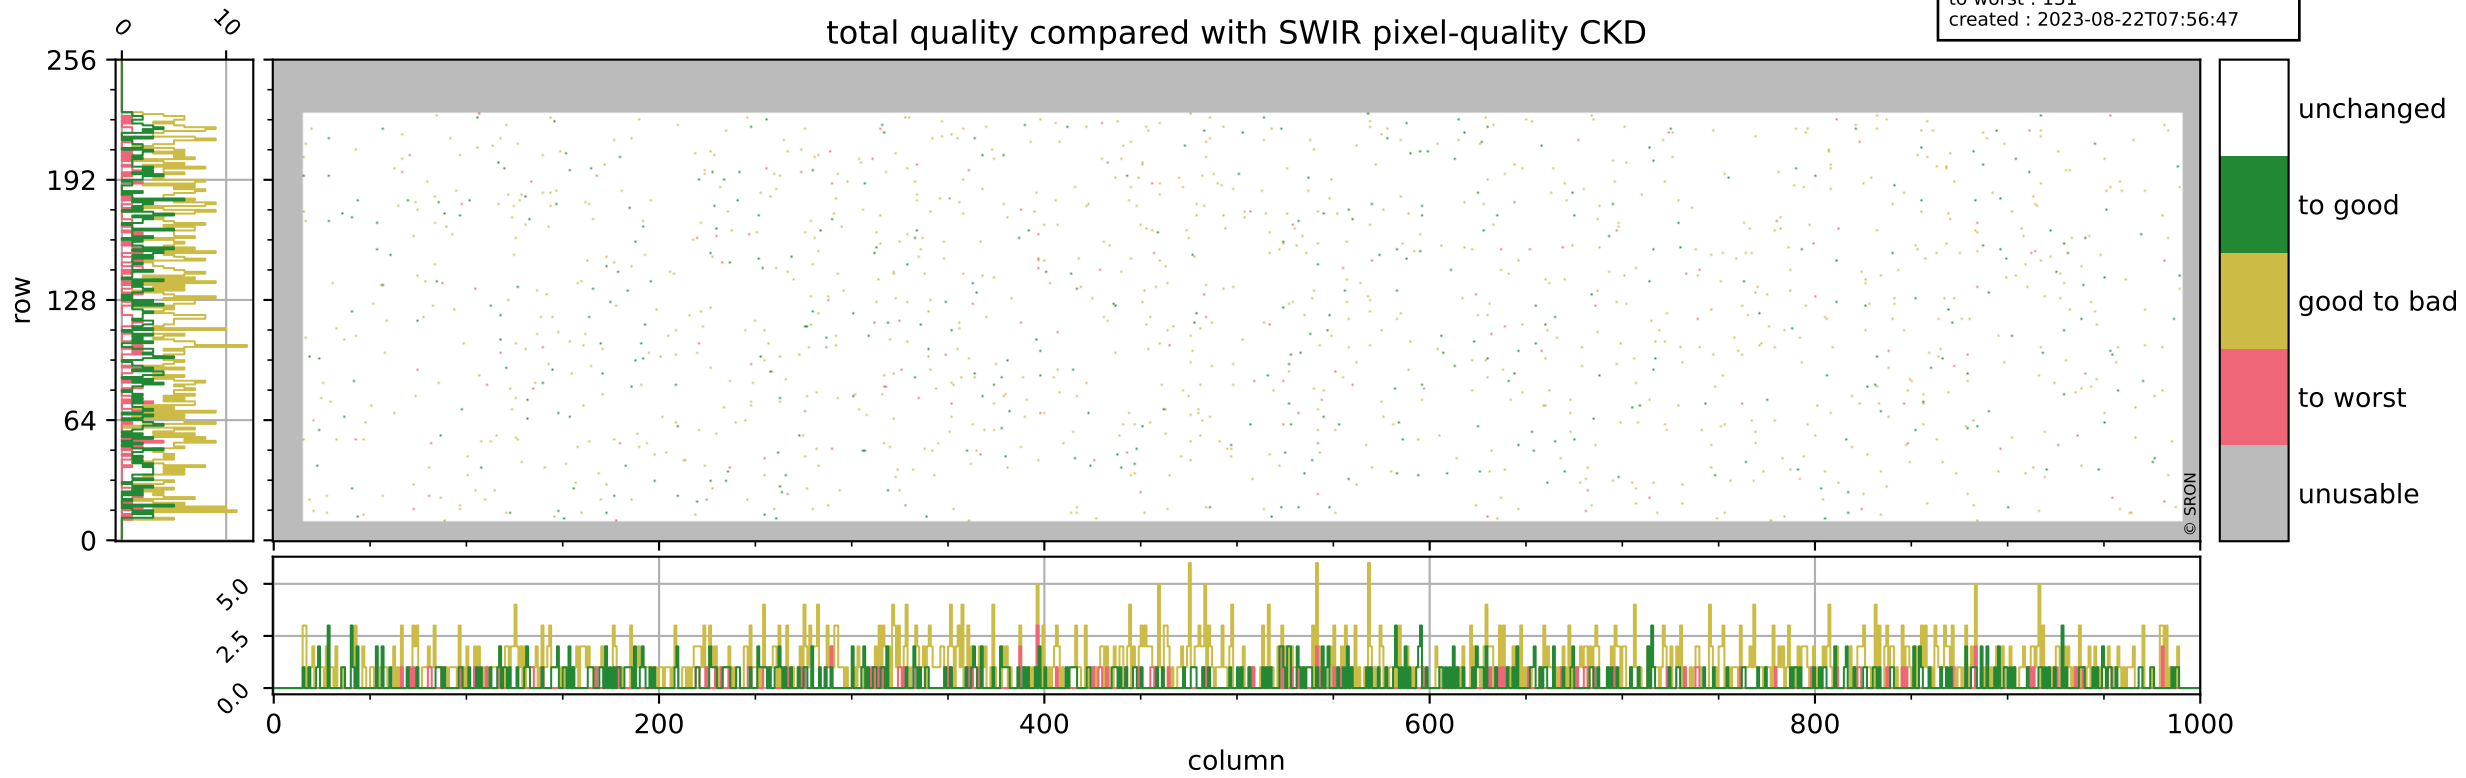

Tropomi SWIR pixel quality (official)

orbits : 20 in [8662, 8707]
coverage : 2019-06-15 / 2019-06-19
bad (quality < 0.8) : 290
worst (quality < 0.1) : 114
created : 2023-08-22T07:56:47

pixel-quality map (dark)

Tropomi SWIR pixel quality (official)

orbits : 20 in [8662, 8707]
coverage : 2019-06-15 / 2019-06-19
bad (quality < 0.8) : 2708
worst (quality < 0.1) : 264
created : 2023-08-22T07:56:47

pixel-quality map (noise average)

Tropomi SWIR pixel quality (official)

orbits : 20 in [8662, 8707]
coverage : 2019-06-15 / 2019-06-19
to good : 368
good to bad : 940
to worst : 131
created : 2023-08-22T07:56:47

total quality compared with SWIR pixel-quality CKD

Tropomi SWIR pixel quality (official)

orbits : 20 in [8662, 8707]
coverage : 2019-06-15 / 2019-06-19
created : 2023-08-22T07:56:48

Histograms of pixel-quality

Tropomi SWIR pixel quality (official) ground-tracks of Sentinel-5P