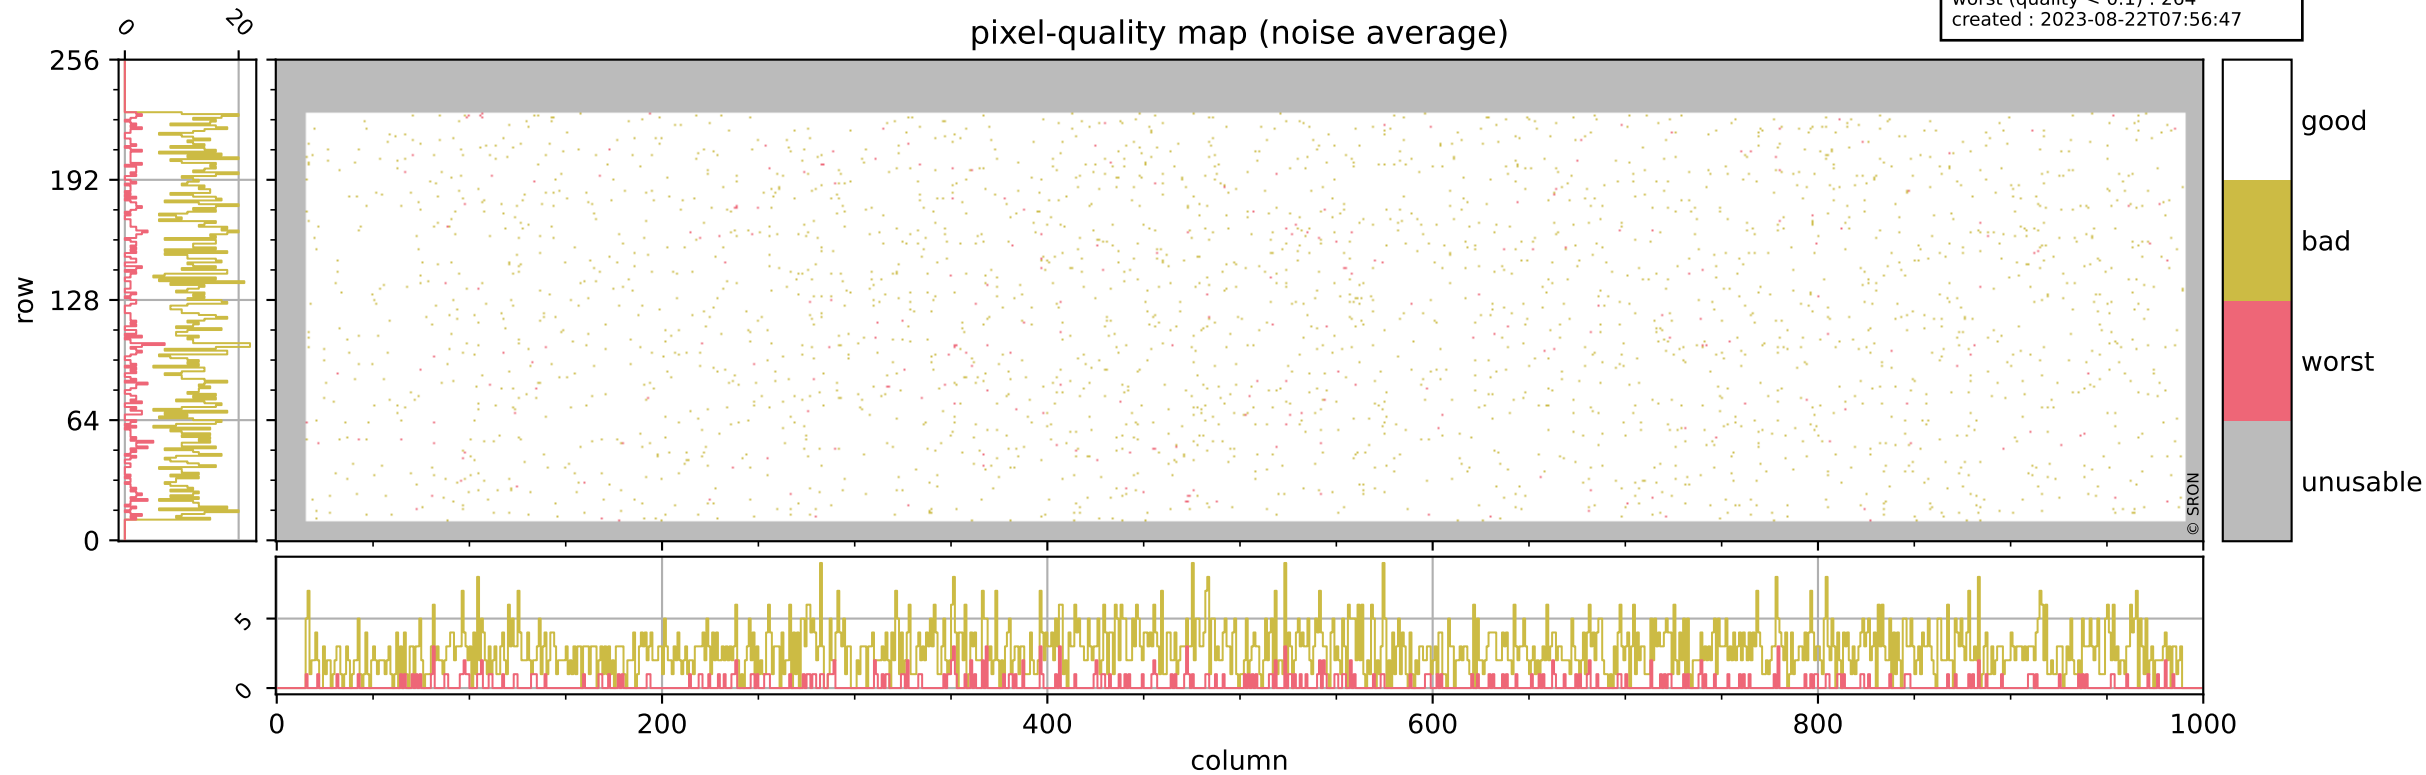

Tropomi SWIR pixel quality (official)

orbits : 20 in [8662, 8707]
coverage : 2019-06-15 / 2019-06-19
bad (quality < 0.8) : 290
worst (quality < 0.1) : 114
created : 2023-08-22T07:56:47

pixel-quality map (dark)

Tropomi SWIR pixel quality (official)

orbits : 20 in [8662, 8707]
coverage : 2019-06-15 / 2019-06-19
bad (quality < 0.8) : 2708
worst (quality < 0.1) : 264
created : 2023-08-22T07:56:47

pixel-quality map (noise average)

Tropomi SWIR pixel quality (official)

orbits : 20 in [8662, 8707]
coverage : 2019-06-15 / 2019-06-19
to good : 368
good to bad : 940
to worst : 131
created : 2023-08-22T07:56:47

total quality compared with SWIR pixel-quality CKD

Tropomi SWIR pixel quality (official)

orbits : 20 in [8662, 8707]
coverage : 2019-06-15 / 2019-06-19
created : 2023-08-22T07:56:48

Histograms of pixel-quality

Tropomi SWIR pixel quality (official) ground-tracks of Sentinel-5P