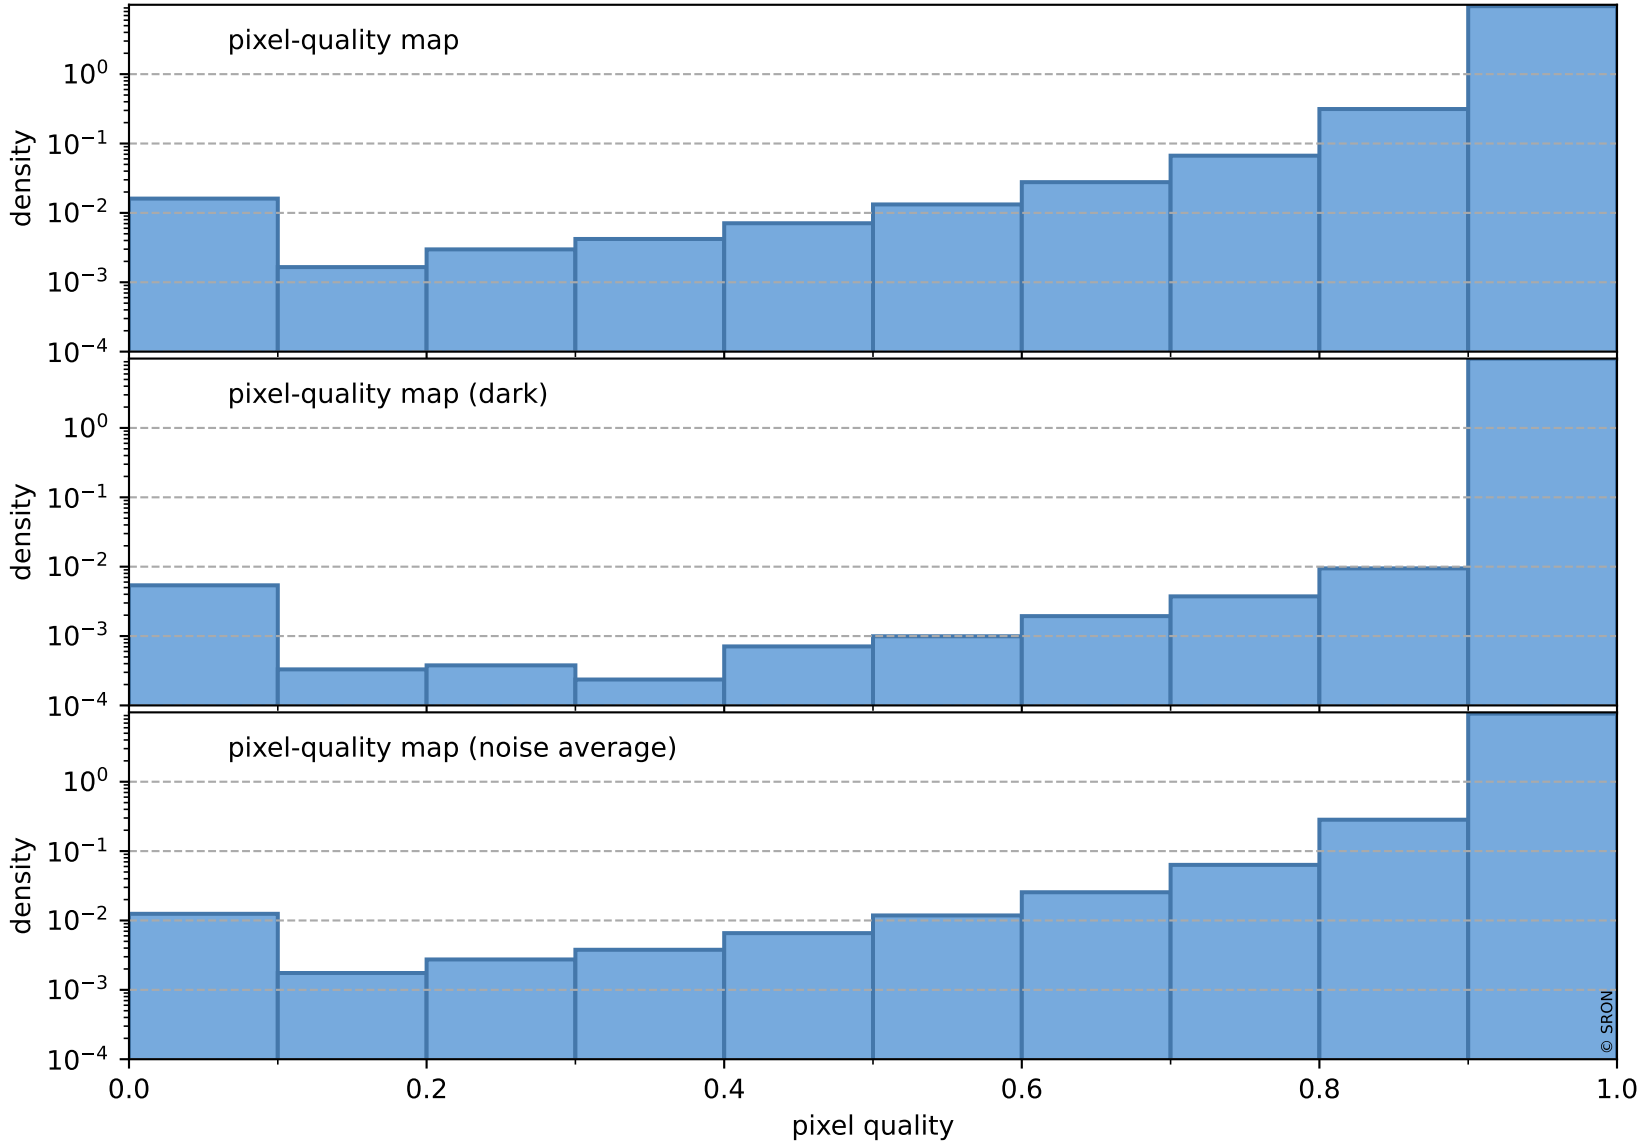

Tropomi SWIR pixel quality (official)

orbits : 20 in [8662, 8707]
coverage : 2019-06-15 / 2019-06-19
to good : 368
good to bad : 940
to worst : 131
created : 2023-08-22T07:56:47

total quality compared with SWIR pixel-quality CKD

Tropomi SWIR pixel quality (official)

orbits : 20 in [8662, 8707]
coverage : 2019-06-15 / 2019-06-19
created : 2023-08-22T07:56:48

Histograms of pixel-quality

Tropomi SWIR pixel quality (official) ground-tracks of Sentinel-5P

orbits : 20 in [8662, 8707]
coverage : 2019-06-15 / 2019-06-19
created : 2023-08-22T07:56:48

Tropomi SWIR pixel quality (official)

orbits : [2827, 8707]
coverage : 2018-04-30 / 2019-06-19
created : 2023-08-22T07:56:48