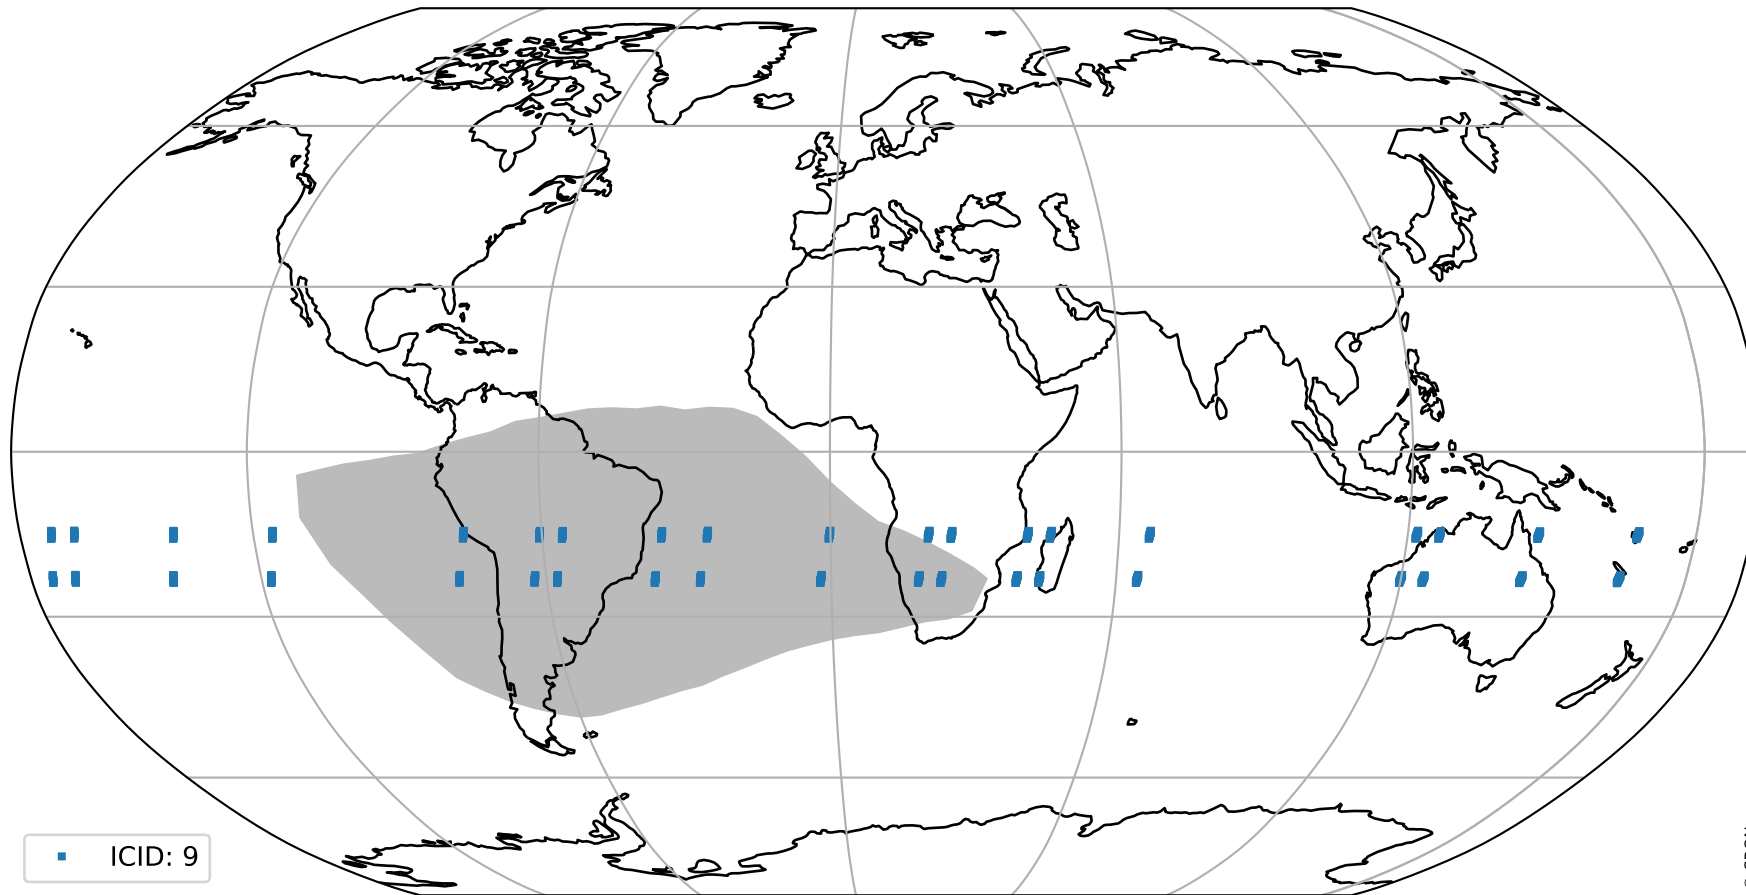

Tropomi SWIR pixel quality (official)

orbits : 19 in [8707, 8752]
coverage : 2019-06-19 / 2019-06-22
bad (quality < 0.8) : 2727
worst (quality < 0.1) : 274
created : 2023-08-22T07:56:54

Tropomi SWIR pixel quality (official)

orbits : 19 in [8707, 8752]
coverage : 2019-06-19 / 2019-06-22
to good : 364
good to bad : 952
to worst : 141
created : 2023-08-22T07:56:54

total quality compared with SWIR pixel-quality CKD

Tropomi SWIR pixel quality (official)

orbits : 19 in [8707, 8752]
coverage : 2019-06-19 / 2019-06-22
created : 2023-08-22T07:56:54

Histograms of pixel-quality

Tropomi SWIR pixel quality (official) ground-tracks of Sentinel-5P

orbits : 19 in [8707, 8752]
coverage : 2019-06-19 / 2019-06-22
created : 2023-08-22T07:56:55

Tropomi SWIR pixel quality (official)

orbits : [2827, 8752]
coverage : 2018-04-30 / 2019-06-22
created : 2023-08-22T07:56:55

trend of pixel quality & temperatures