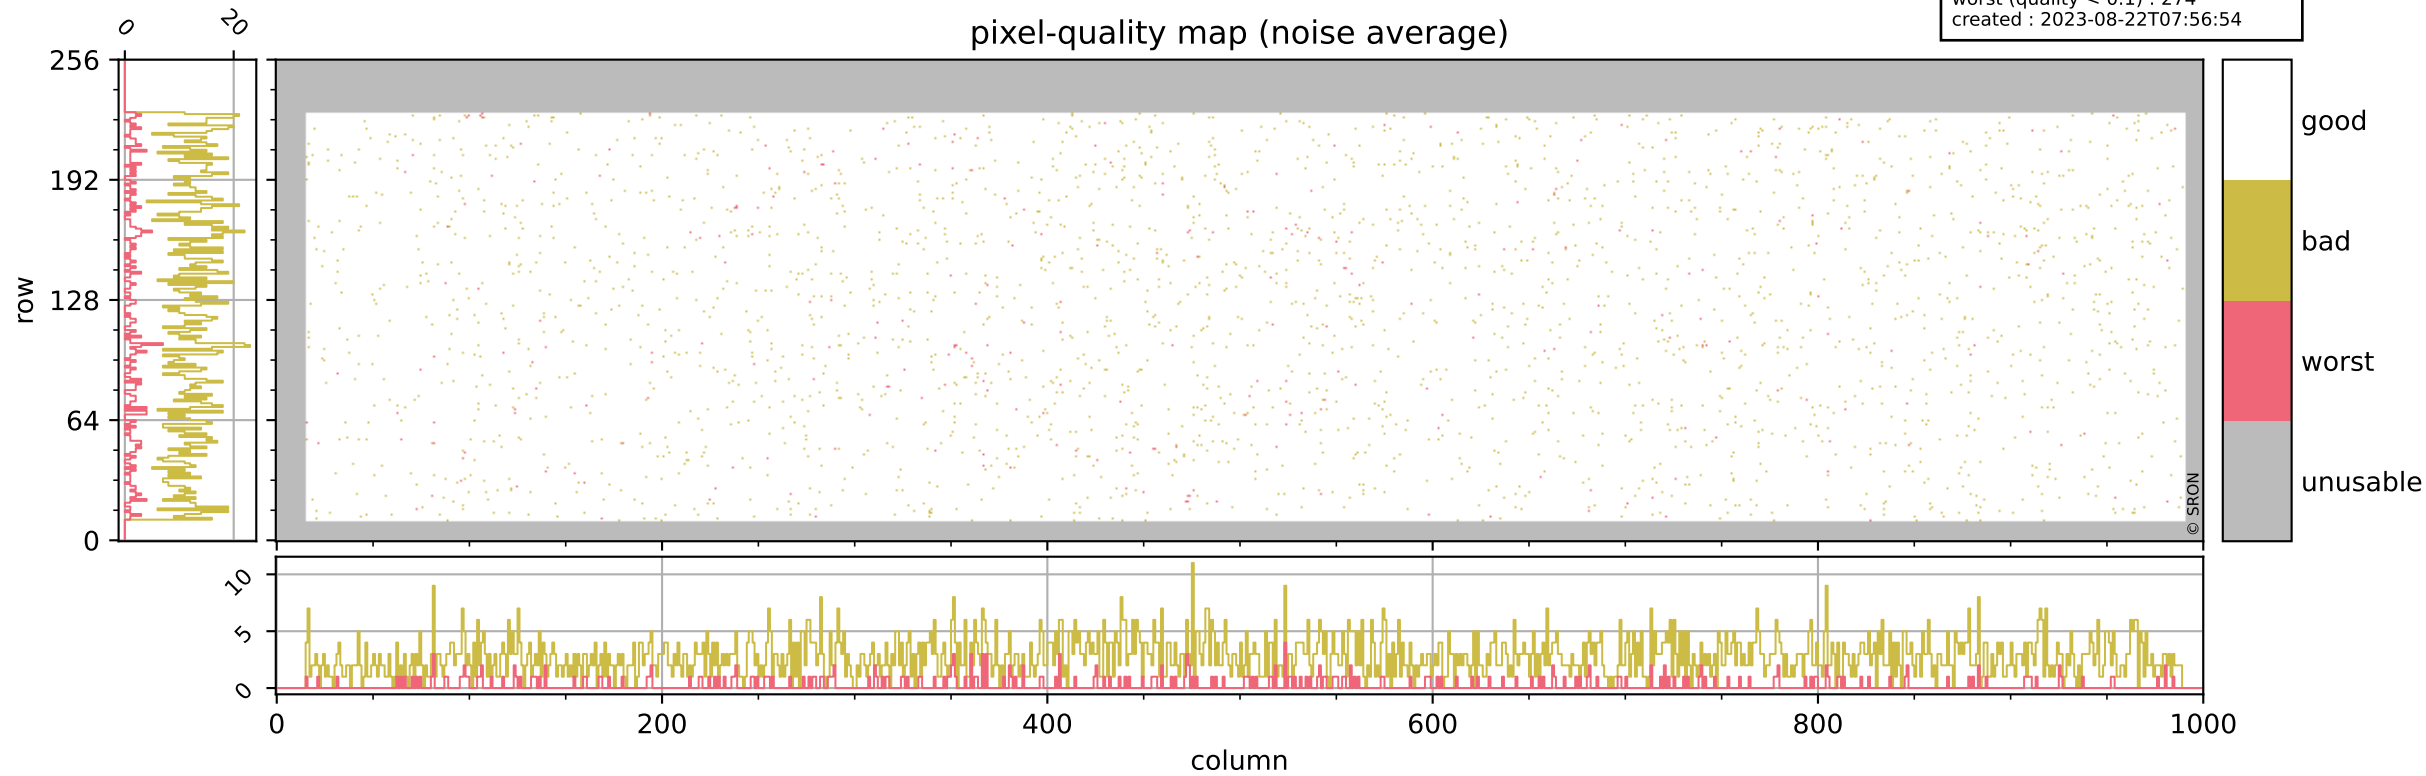

Tropomi SWIR pixel quality (official)

orbits : 19 in [8707, 8752]
coverage : 2019-06-19 / 2019-06-22
bad (quality < 0.8) : 291
worst (quality < 0.1) : 115
created : 2023-08-22T07:56:54

pixel-quality map (dark)

Tropomi SWIR pixel quality (official)

orbits : 19 in [8707, 8752]
coverage : 2019-06-19 / 2019-06-22
bad (quality < 0.8) : 2727
worst (quality < 0.1) : 274
created : 2023-08-22T07:56:54

Tropomi SWIR pixel quality (official)

orbits : 19 in [8707, 8752]
coverage : 2019-06-19 / 2019-06-22
to good : 364
good to bad : 952
to worst : 141
created : 2023-08-22T07:56:54

total quality compared with SWIR pixel-quality CKD

Tropomi SWIR pixel quality (official)

orbits : 19 in [8707, 8752]
coverage : 2019-06-19 / 2019-06-22
created : 2023-08-22T07:56:54

Histograms of pixel-quality

Tropomi SWIR pixel quality (official) ground-tracks of Sentinel-5P

orbits : 19 in [8707, 8752]
coverage : 2019-06-19 / 2019-06-22
created : 2023-08-22T07:56:55