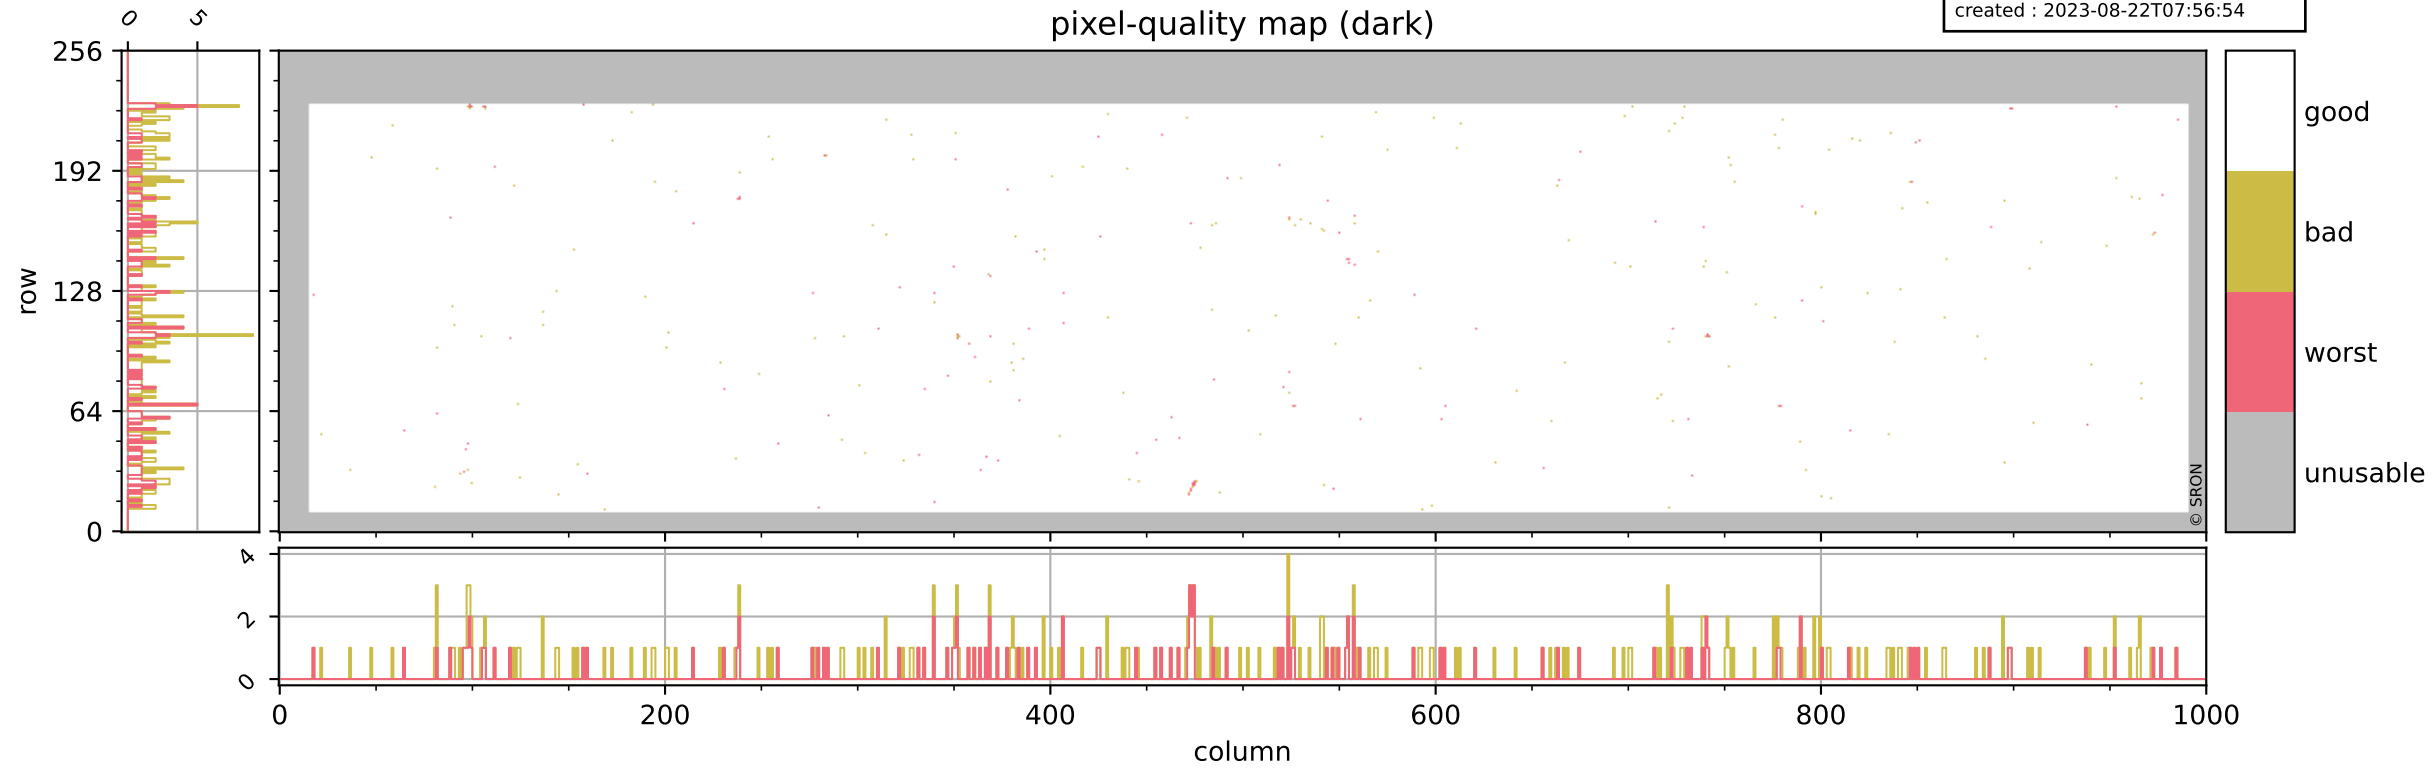

Tropomi SWIR pixel quality (official)

orbits : 19 in [8707, 8752]
coverage : 2019-06-19 / 2019-06-22
bad (quality < 0.8) : 2982
worst (quality < 0.1) : 353
created : 2023-08-22T07:56:53

pixel-quality map

Tropomi SWIR pixel quality (official)

orbits : 19 in [8707, 8752]
coverage : 2019-06-19 / 2019-06-22
bad (quality < 0.8) : 291
worst (quality < 0.1) : 115
created : 2023-08-22T07:56:54

pixel-quality map (dark)

Tropomi SWIR pixel quality (official)

orbits : 19 in [8707, 8752]
coverage : 2019-06-19 / 2019-06-22
bad (quality < 0.8) : 2727
worst (quality < 0.1) : 274
created : 2023-08-22T07:56:54

Tropomi SWIR pixel quality (official)

orbits : 19 in [8707, 8752]
coverage : 2019-06-19 / 2019-06-22
created : 2023-08-22T07:56:54

Histograms of pixel-quality

Tropomi SWIR pixel quality (official) ground-tracks of Sentinel-5P

orbits : 19 in [8707, 8752]
coverage : 2019-06-19 / 2019-06-22
created : 2023-08-22T07:56:55