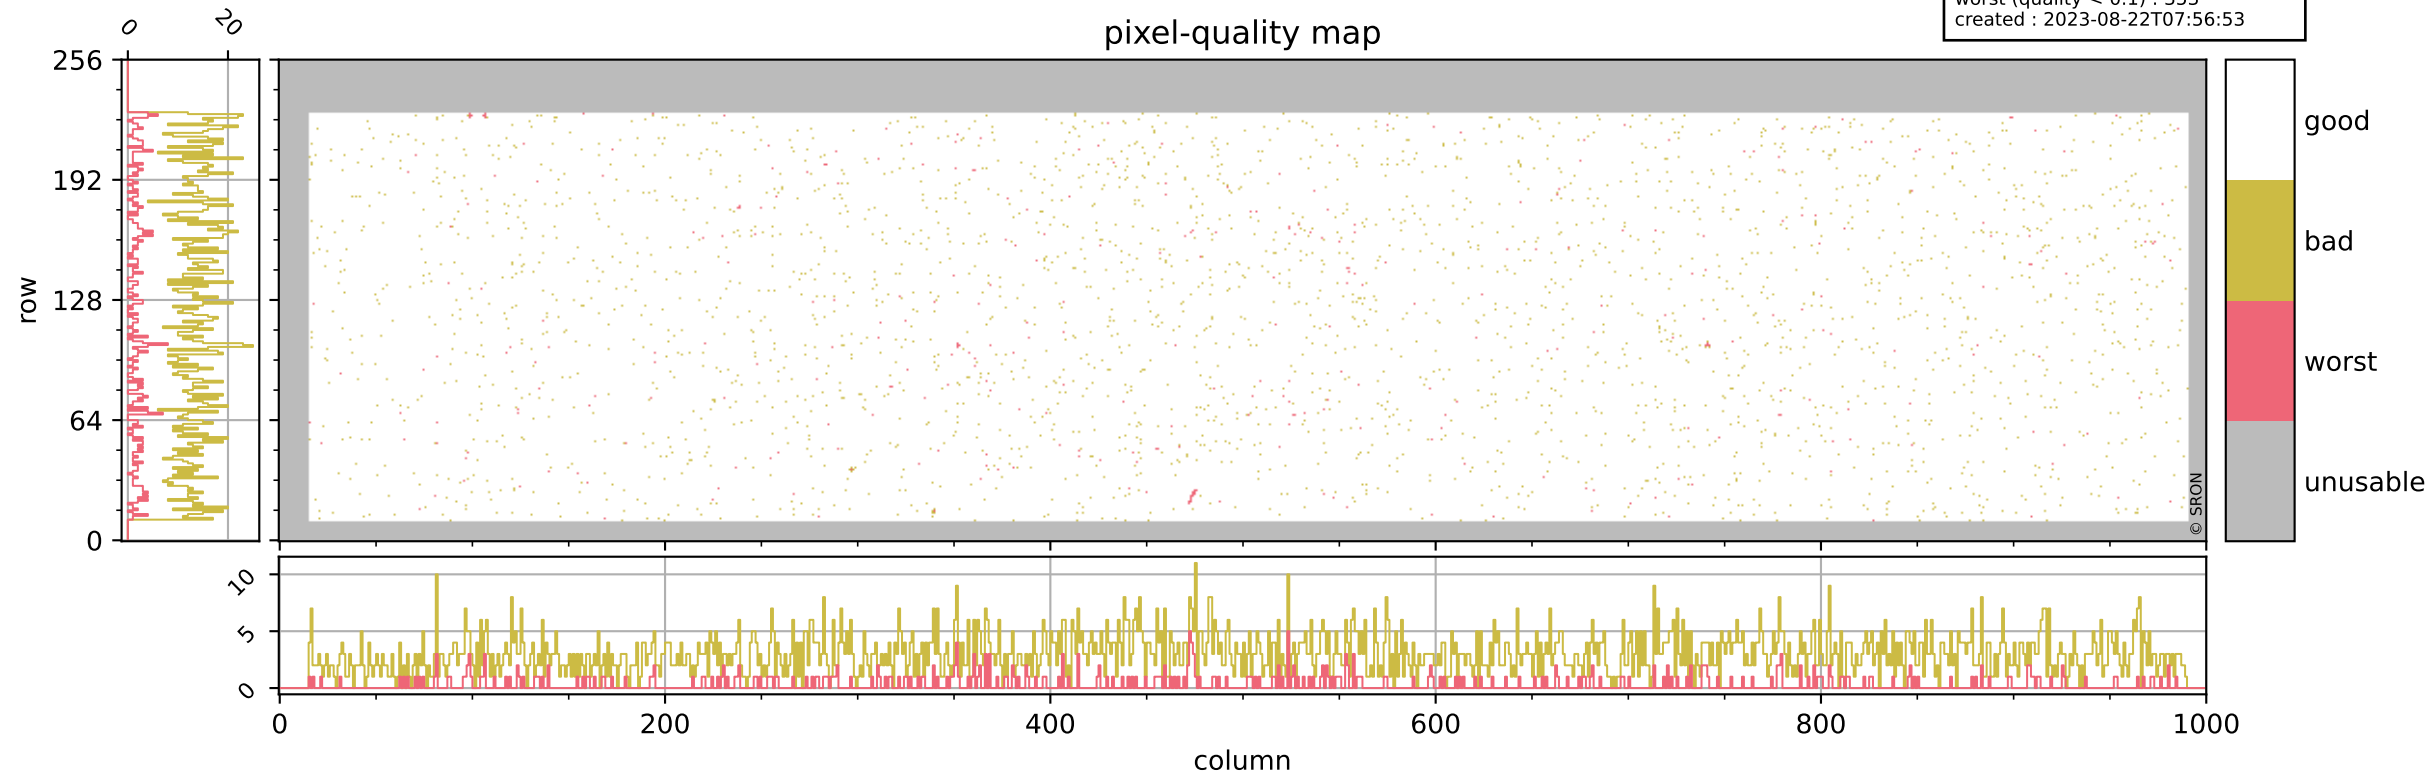

Tropomi SWIR pixel quality (official)

orbits : 19 in [8707, 8752]
coverage : 2019-06-19 / 2019-06-22
bad (quality < 0.8) : 2982
worst (quality < 0.1) : 353
created : 2023-08-22T07:56:53

pixel-quality map

Tropomi SWIR pixel quality (official)

orbits : 19 in [8707, 8752]
coverage : 2019-06-19 / 2019-06-22
bad (quality < 0.8) : 291
worst (quality < 0.1) : 115
created : 2023-08-22T07:56:54

pixel-quality map (dark)

Tropomi SWIR pixel quality (official)

orbits : 19 in [8707, 8752]
coverage : 2019-06-19 / 2019-06-22
bad (quality < 0.8) : 2727
worst (quality < 0.1) : 274
created : 2023-08-22T07:56:54

Tropomi SWIR pixel quality (official)

orbits : 19 in [8707, 8752]
coverage : 2019-06-19 / 2019-06-22
created : 2023-08-22T07:56:54

Histograms of pixel-quality

Tropomi SWIR pixel quality (official) ground-tracks of Sentinel-5P

orbits : 19 in [8707, 8752]
coverage : 2019-06-19 / 2019-06-22
created : 2023-08-22T07:56:55