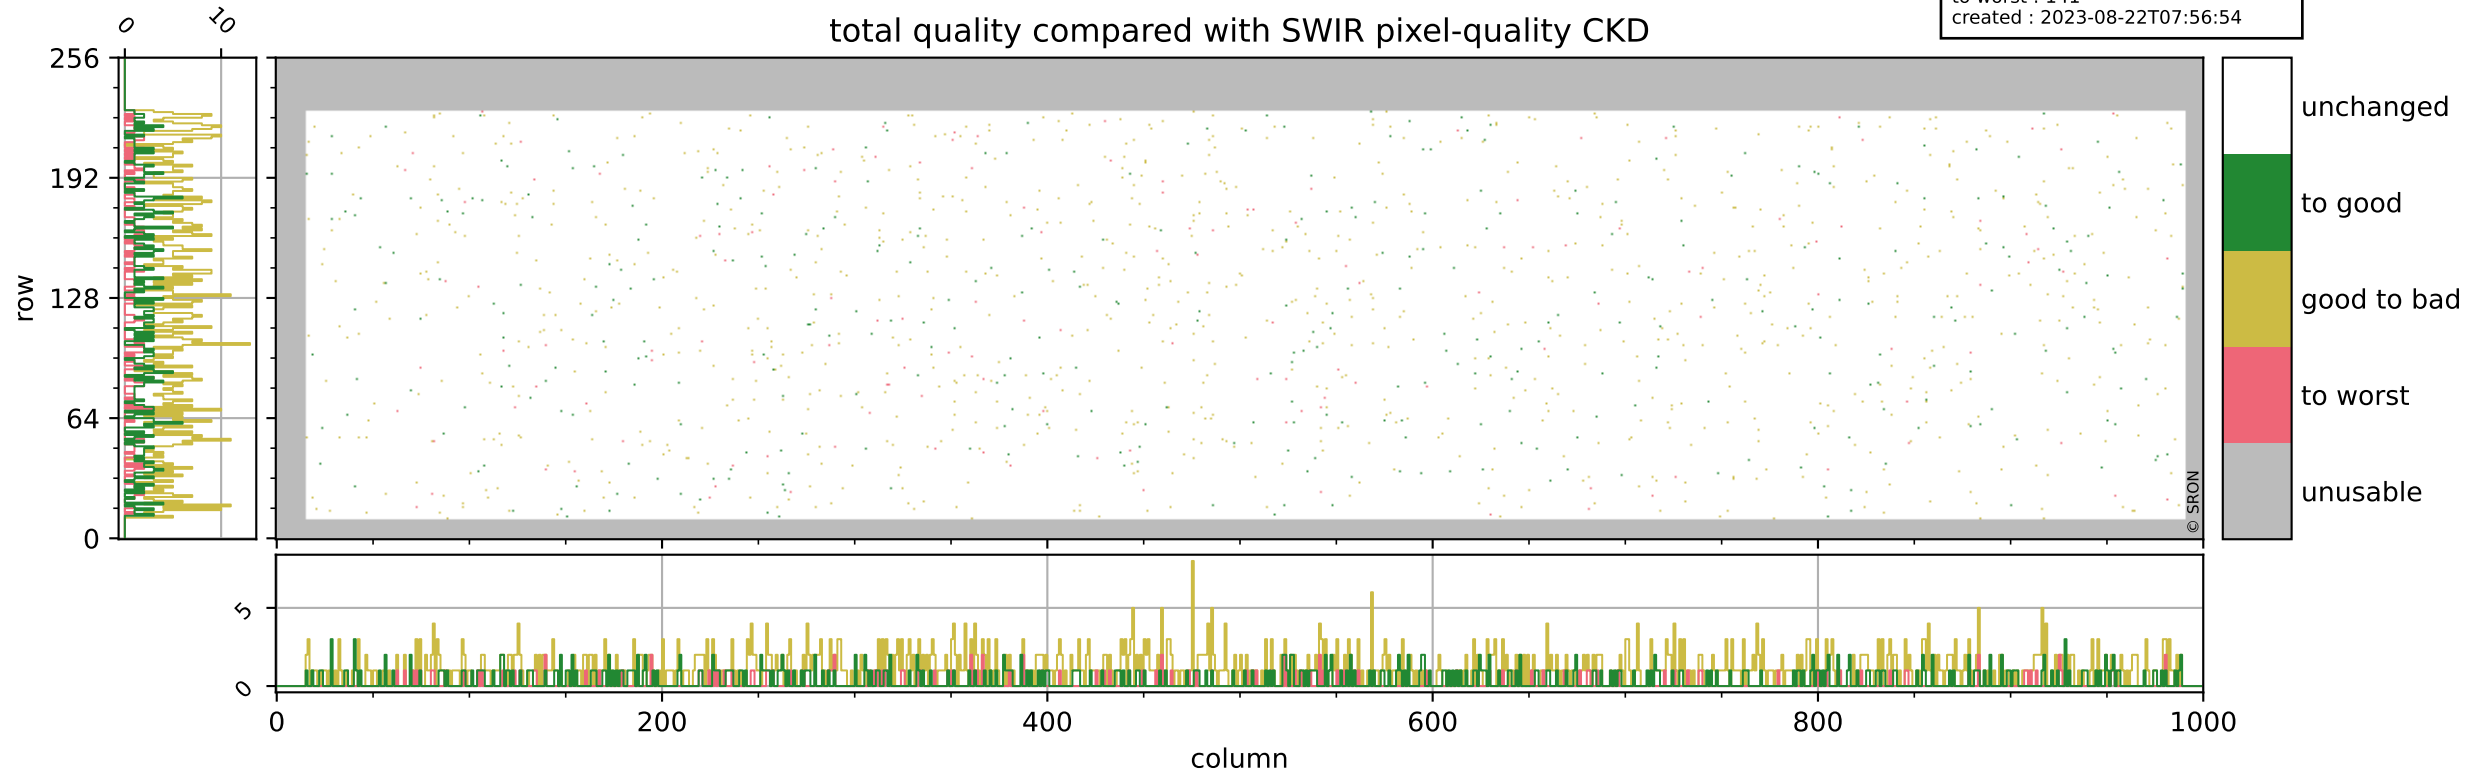

Tropomi SWIR pixel quality (official)

orbits : 19 in [8707, 8752]
coverage : 2019-06-19 / 2019-06-22
bad (quality < 0.8) : 291
worst (quality < 0.1) : 115
created : 2023-08-22T07:56:54

pixel-quality map (dark)

Tropomi SWIR pixel quality (official)

orbits : 19 in [8707, 8752]
coverage : 2019-06-19 / 2019-06-22
bad (quality < 0.8) : 2727
worst (quality < 0.1) : 274
created : 2023-08-22T07:56:54

Tropomi SWIR pixel quality (official)

orbits : 19 in [8707, 8752]
coverage : 2019-06-19 / 2019-06-22
to good : 364
good to bad : 952
to worst : 141
created : 2023-08-22T07:56:54

total quality compared with SWIR pixel-quality CKD

Tropomi SWIR pixel quality (official)

orbits : 19 in [8707, 8752]
coverage : 2019-06-19 / 2019-06-22
created : 2023-08-22T07:56:54

Histograms of pixel-quality

Tropomi SWIR pixel quality (official) ground-tracks of Sentinel-5P

orbits : 19 in [8707, 8752]
coverage : 2019-06-19 / 2019-06-22
created : 2023-08-22T07:56:55