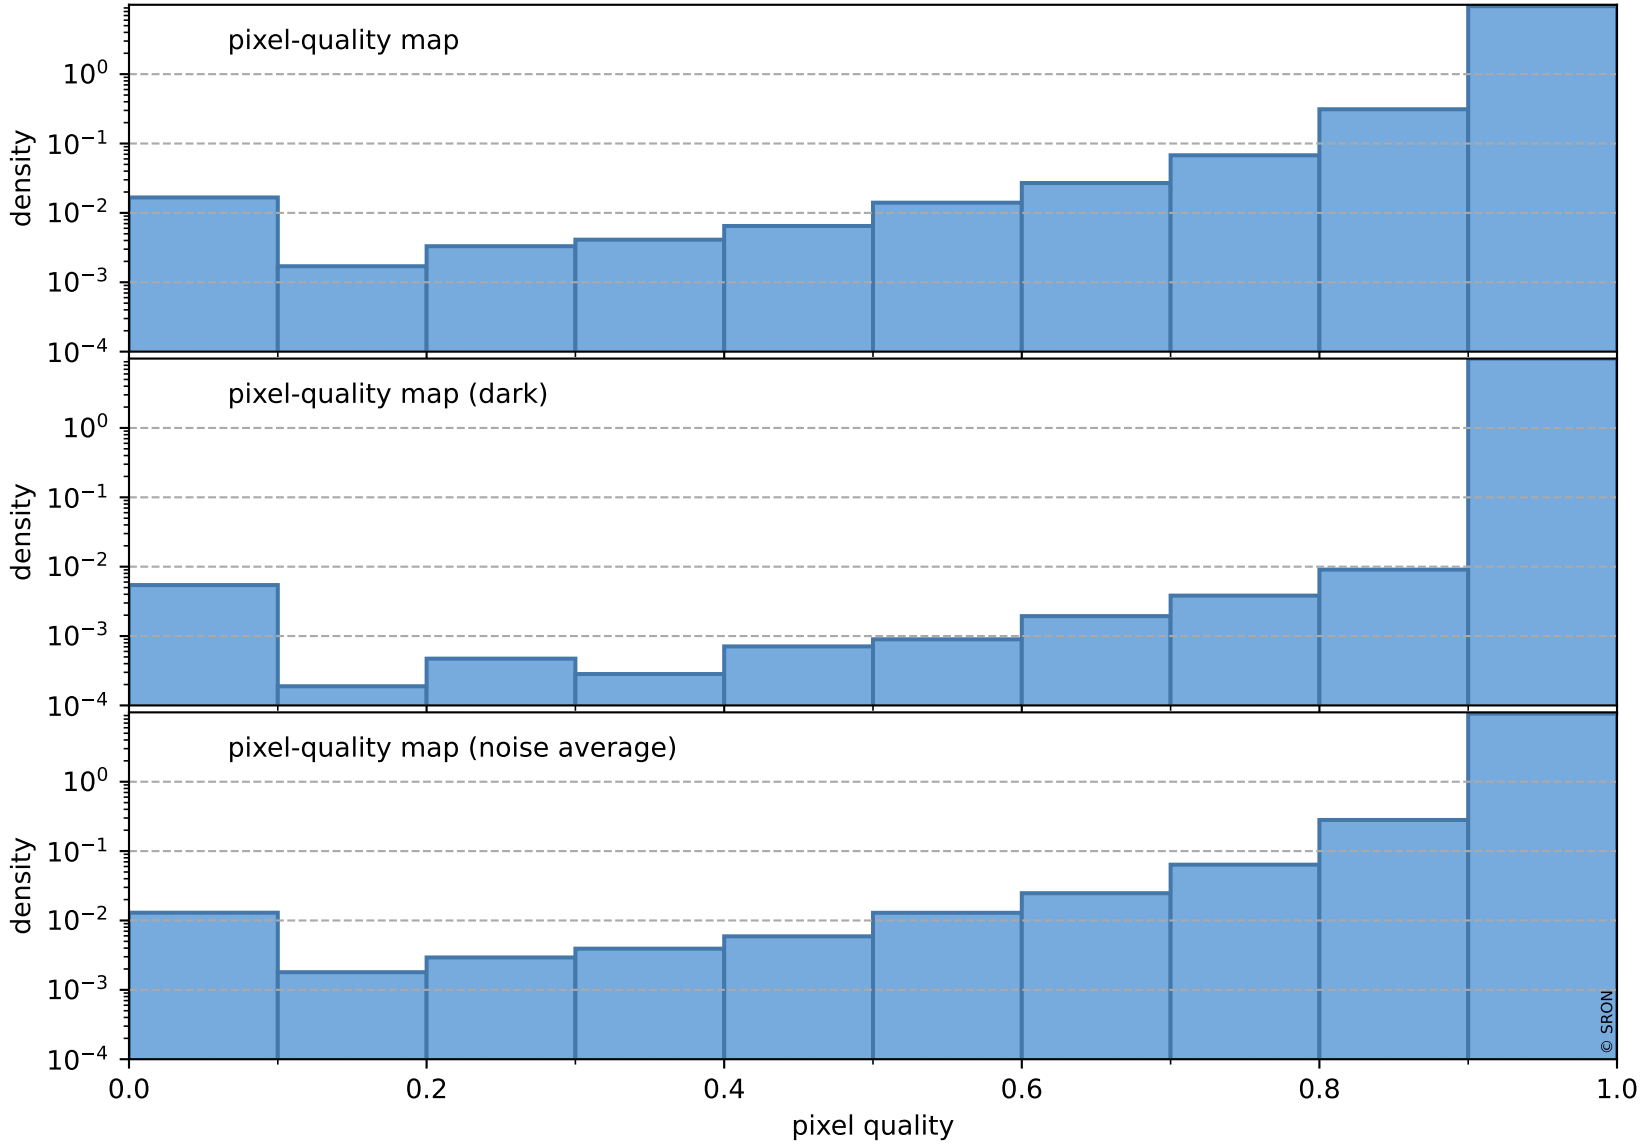

Tropomi SWIR pixel quality (official)

orbits : 19 in [8707, 8752]
coverage : 2019-06-19 / 2019-06-22
bad (quality < 0.8) : 2727
worst (quality < 0.1) : 274
created : 2023-08-22T07:56:54

Tropomi SWIR pixel quality (official)

orbits : 19 in [8707, 8752]
coverage : 2019-06-19 / 2019-06-22
to good : 364
good to bad : 952
to worst : 141
created : 2023-08-22T07:56:54

total quality compared with SWIR pixel-quality CKD

Tropomi SWIR pixel quality (official)

orbits : 19 in [8707, 8752]
coverage : 2019-06-19 / 2019-06-22
created : 2023-08-22T07:56:54

Histograms of pixel-quality

Tropomi SWIR pixel quality (official) ground-tracks of Sentinel-5P

orbits : 19 in [8707, 8752]
coverage : 2019-06-19 / 2019-06-22
created : 2023-08-22T07:56:55

Tropomi SWIR pixel quality (official)

orbits : [2827, 8752]
coverage : 2018-04-30 / 2019-06-22
created : 2023-08-22T07:56:55

trend of pixel quality & temperatures