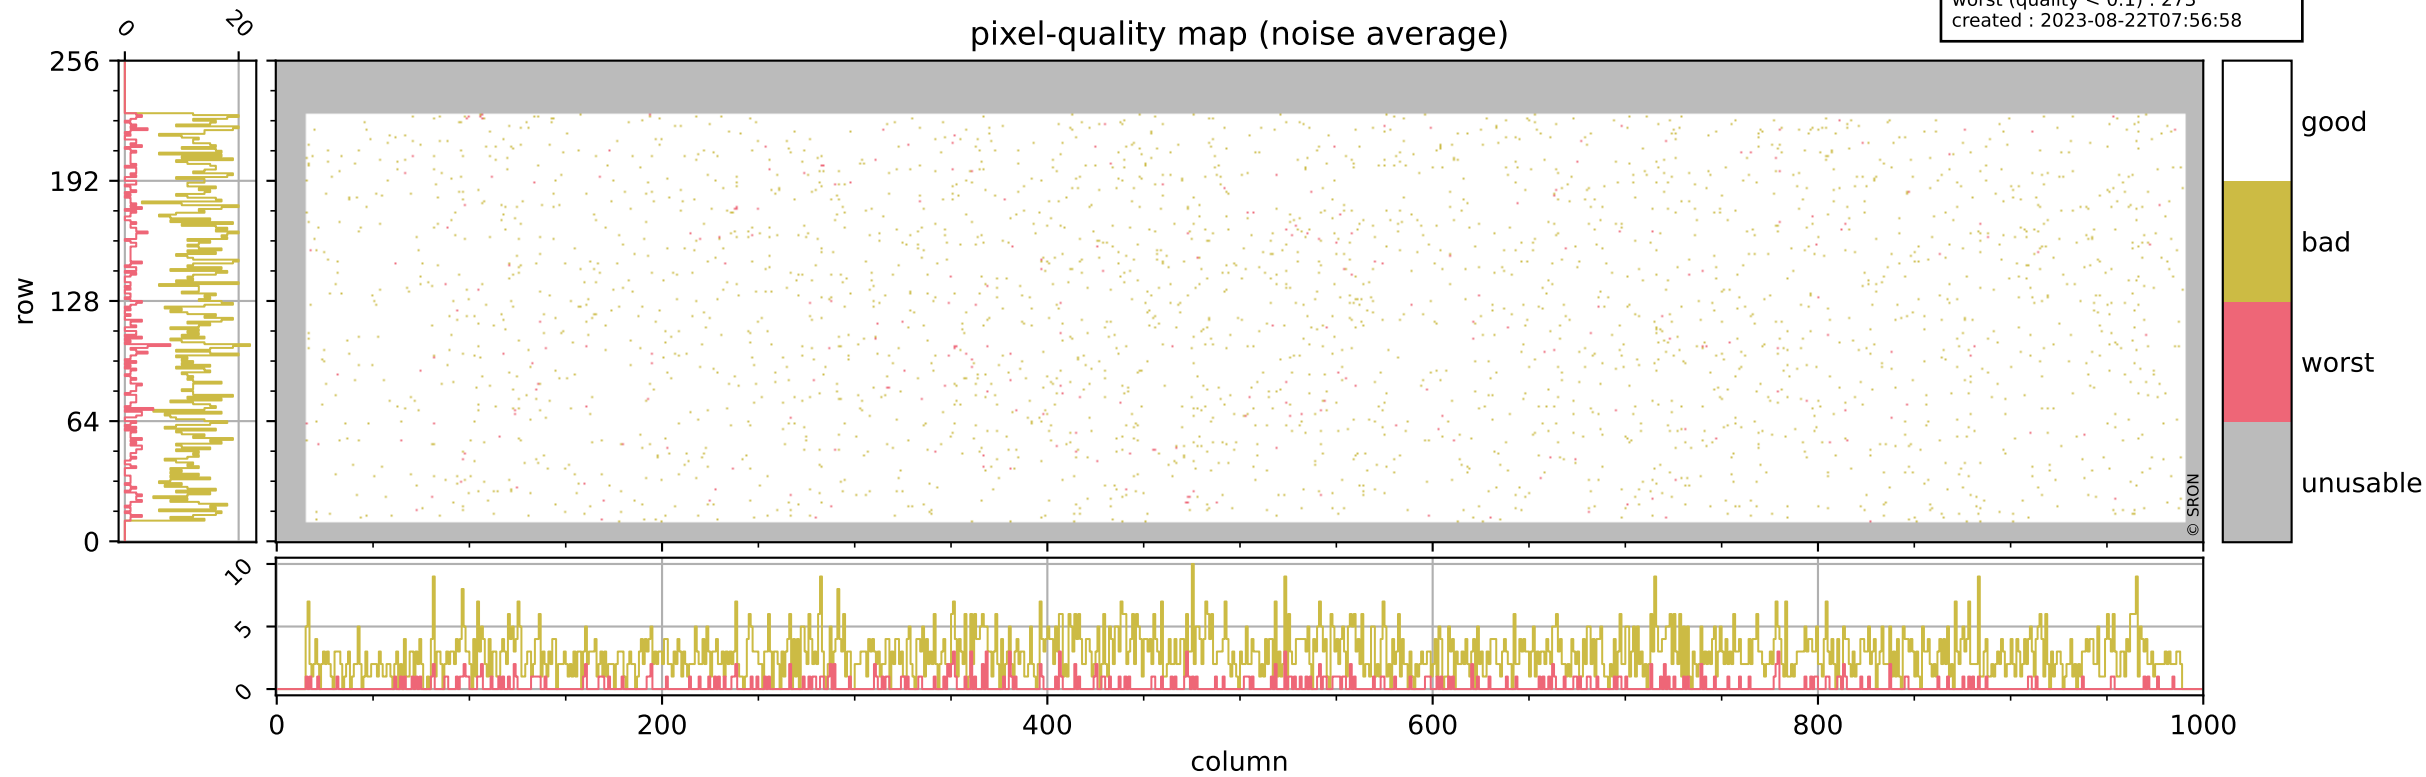

Tropomi SWIR pixel quality (official)

orbits : 19 in [8737, 8782]
coverage : 2019-06-21 / 2019-06-24
bad (quality < 0.8) : 293
worst (quality < 0.1) : 114
created : 2023-08-22T07:56:58

pixel-quality map (dark)

Tropomi SWIR pixel quality (official)

orbits : 19 in [8737, 8782]
coverage : 2019-06-21 / 2019-06-24
bad (quality < 0.8) : 2791
worst (quality < 0.1) : 273
created : 2023-08-22T07:56:58

pixel-quality map (noise average)

Tropomi SWIR pixel quality (official)

orbits : 19 in [8737, 8782]
coverage : 2019-06-21 / 2019-06-24
to good : 365
good to bad : 1020
to worst : 137
created : 2023-08-22T07:56:59

total quality compared with SWIR pixel-quality CKD

Tropomi SWIR pixel quality (official)

orbits : 19 in [8737, 8782]
coverage : 2019-06-21 / 2019-06-24
created : 2023-08-22T07:56:59

Histograms of pixel-quality

Tropomi SWIR pixel quality (official) ground-tracks of Sentinel-5P