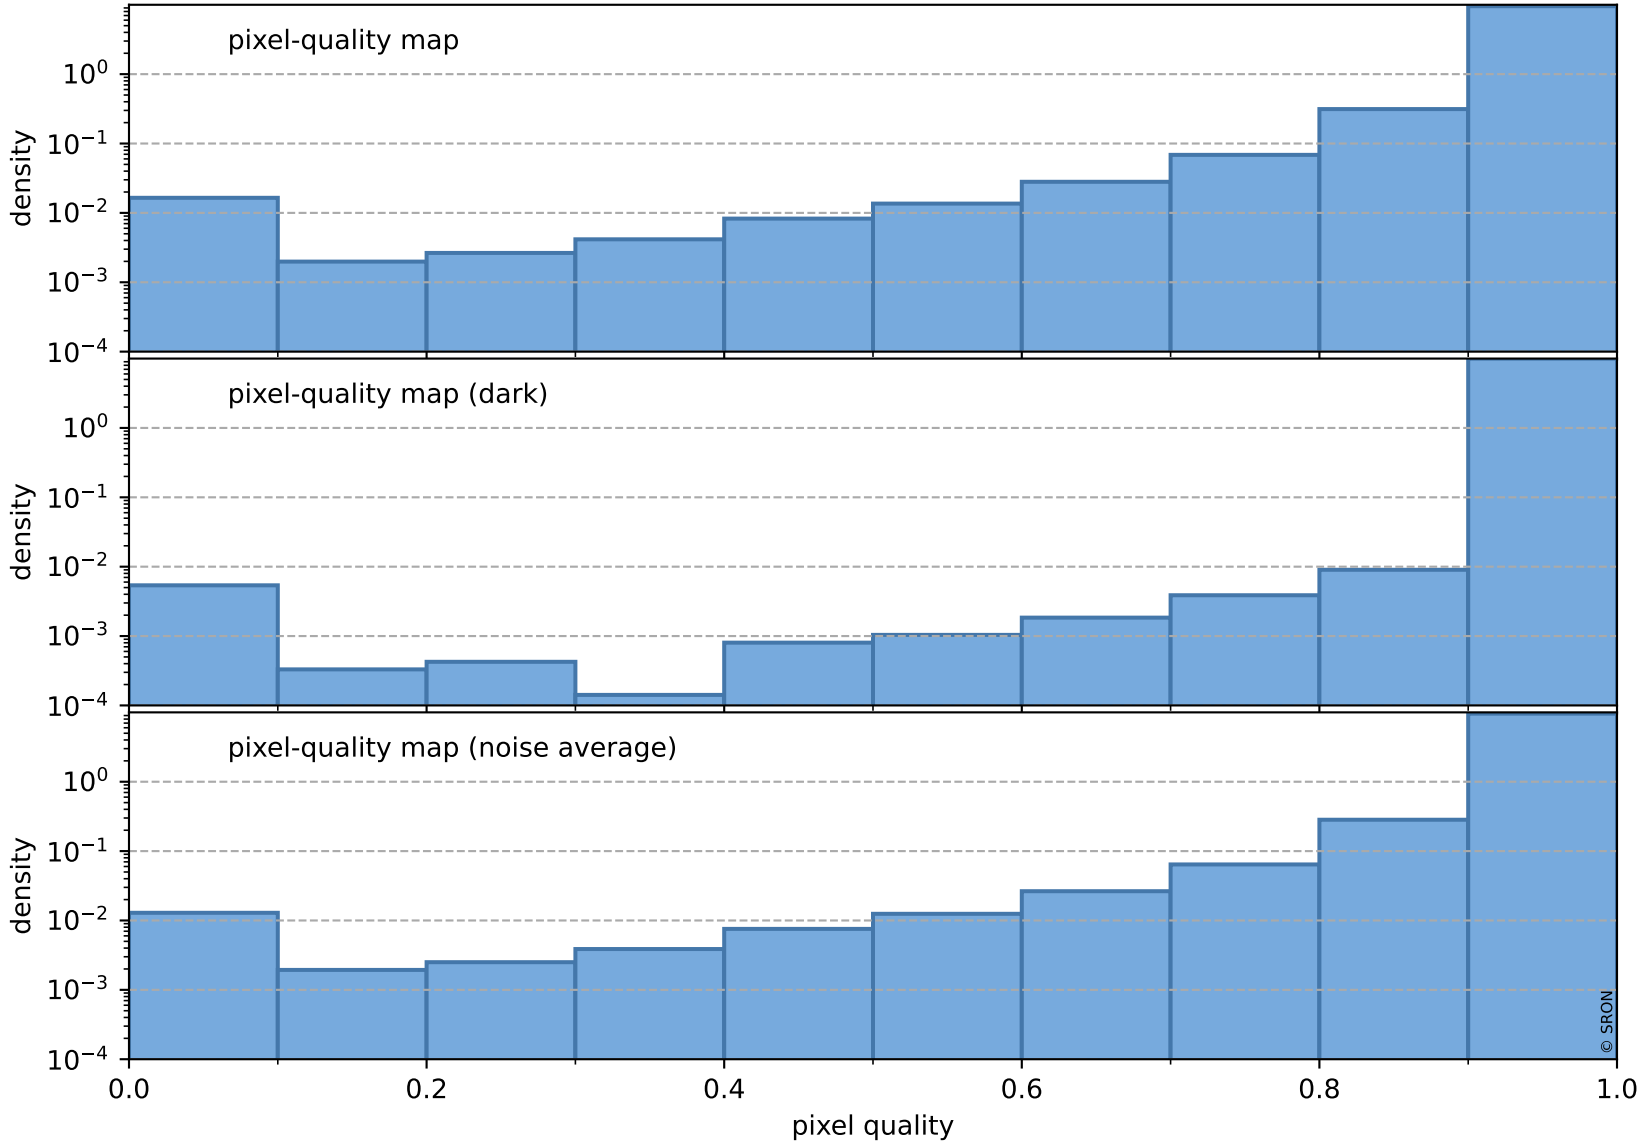

Tropomi SWIR pixel quality (official)

orbits : 19 in [8737, 8782]
coverage : 2019-06-21 / 2019-06-24
to good : 365
good to bad : 1020
to worst : 137
created : 2023-08-22T07:56:59

total quality compared with SWIR pixel-quality CKD

Tropomi SWIR pixel quality (official)

orbits : 19 in [8737, 8782]
coverage : 2019-06-21 / 2019-06-24
created : 2023-08-22T07:56:59

Histograms of pixel-quality

Tropomi SWIR pixel quality (official) ground-tracks of Sentinel-5P

orbits : 19 in [8737, 8782]
coverage : 2019-06-21 / 2019-06-24
created : 2023-08-22T07:56:59

Tropomi SWIR pixel quality (official)

orbits : [2827, 8782]
coverage : 2018-04-30 / 2019-06-24
created : 2023-08-22T07:56:59