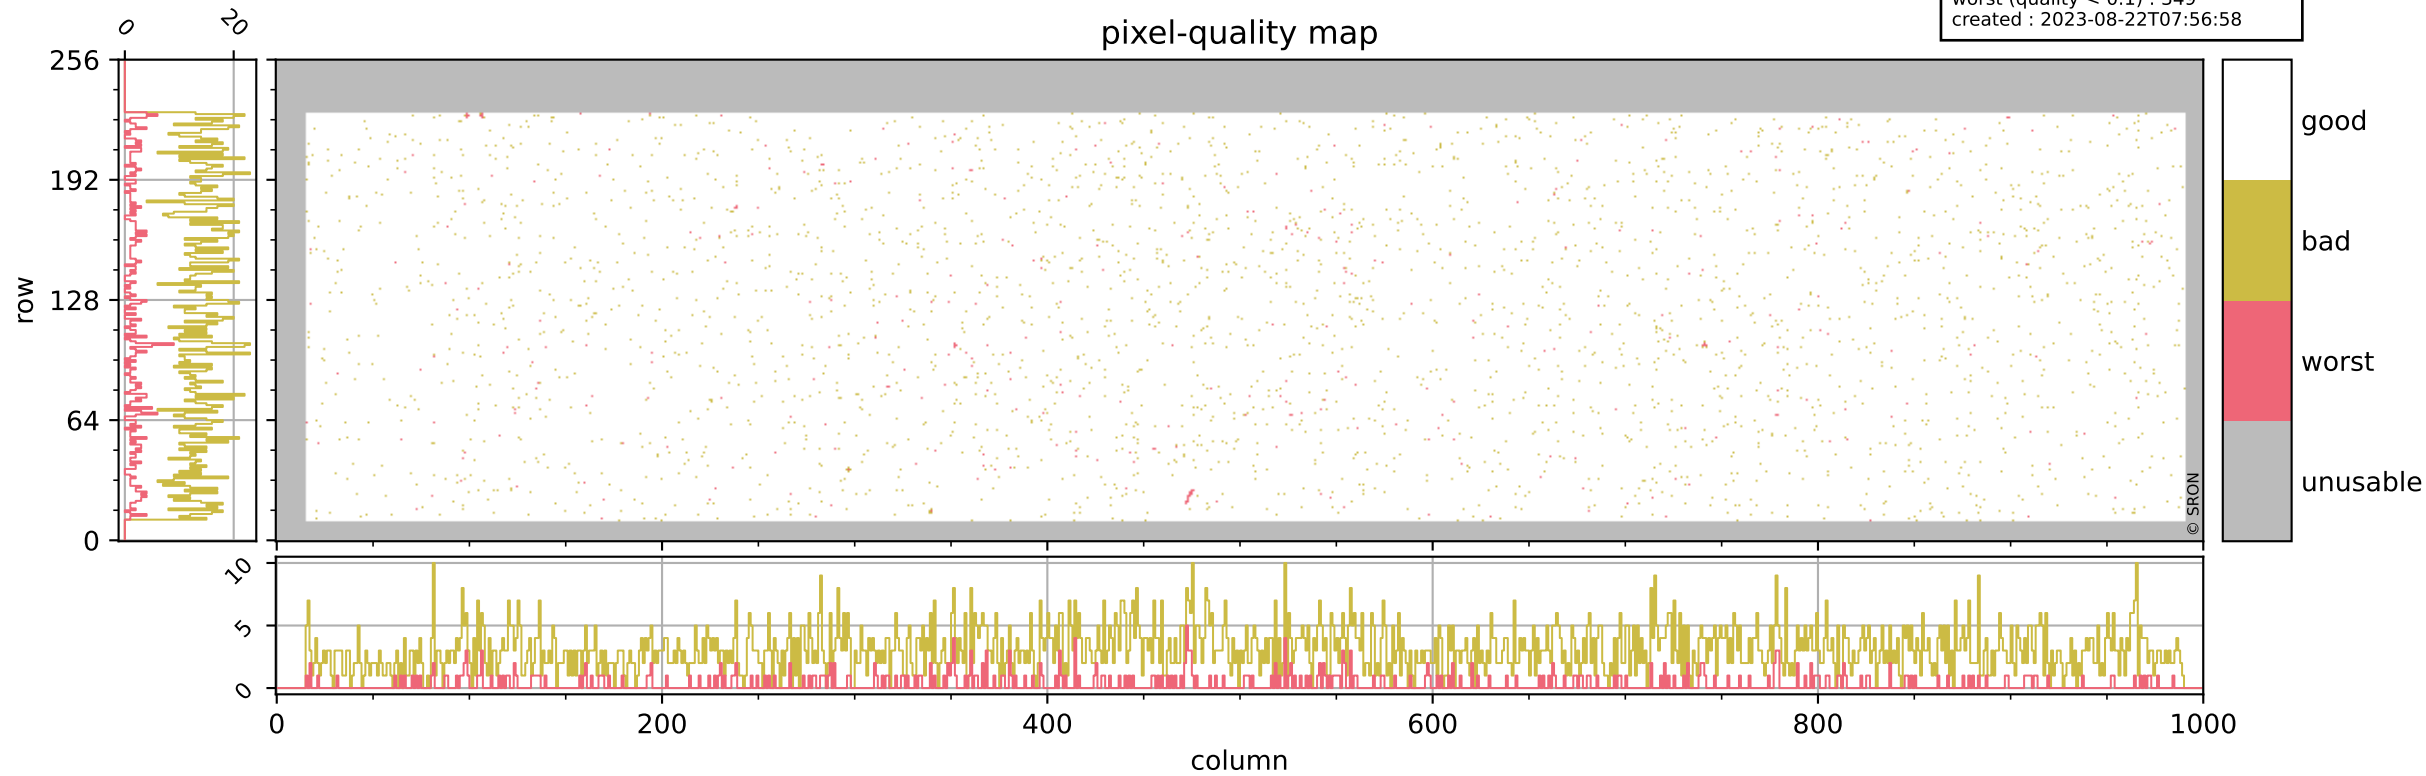

Tropomi SWIR pixel quality (official)

orbits : 19 in [8737, 8782]
coverage : 2019-06-21 / 2019-06-24
bad (quality < 0.8) : 3044
worst (quality < 0.1) : 349
created : 2023-08-22T07:56:58

pixel-quality map

Tropomi SWIR pixel quality (official)

orbits : 19 in [8737, 8782]
coverage : 2019-06-21 / 2019-06-24
bad (quality < 0.8) : 293
worst (quality < 0.1) : 114
created : 2023-08-22T07:56:58

pixel-quality map (dark)

Tropomi SWIR pixel quality (official)

orbits : 19 in [8737, 8782]
coverage : 2019-06-21 / 2019-06-24
bad (quality < 0.8) : 2791
worst (quality < 0.1) : 273
created : 2023-08-22T07:56:58

pixel-quality map (noise average)

Tropomi SWIR pixel quality (official)

orbits : 19 in [8737, 8782]
coverage : 2019-06-21 / 2019-06-24
created : 2023-08-22T07:56:59

Histograms of pixel-quality

Tropomi SWIR pixel quality (official) ground-tracks of Sentinel-5P