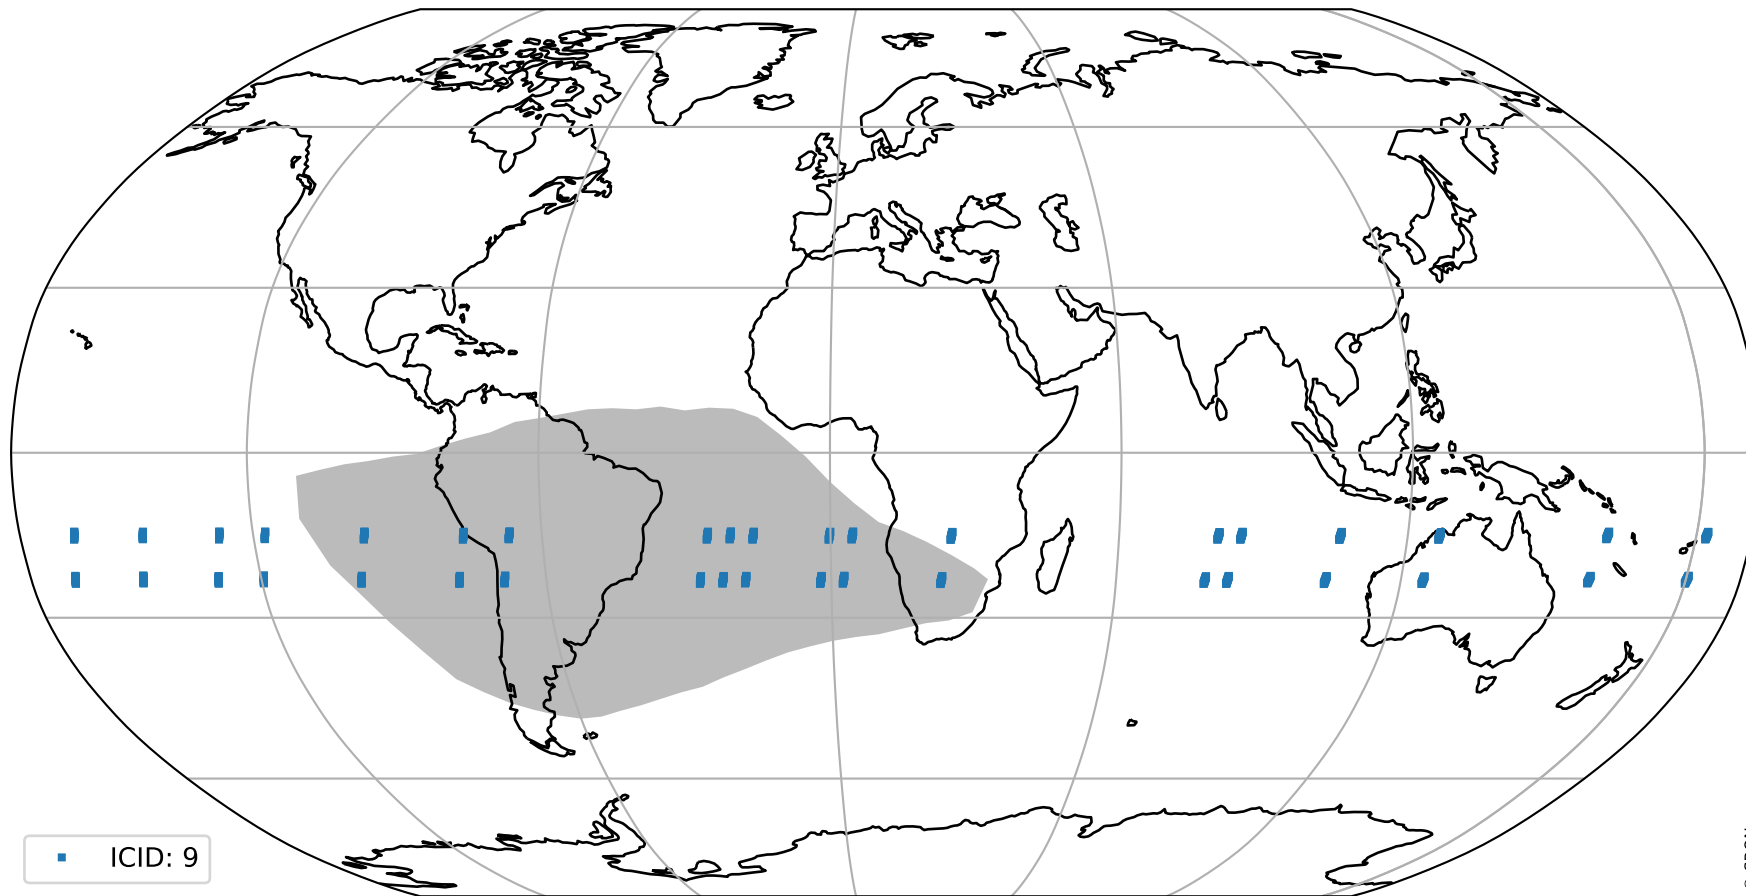

Tropomi SWIR pixel quality (official)

orbits : 19 in [8737, 8782]
coverage : 2019-06-21 / 2019-06-24
to good : 365
good to bad : 1020
to worst : 137
created : 2023-08-22T07:56:59

total quality compared with SWIR pixel-quality CKD

Tropomi SWIR pixel quality (official)

orbits : 19 in [8737, 8782]
coverage : 2019-06-21 / 2019-06-24
created : 2023-08-22T07:56:59

Histograms of pixel-quality

Tropomi SWIR pixel quality (official) ground-tracks of Sentinel-5P

orbits : 19 in [8737, 8782]
coverage : 2019-06-21 / 2019-06-24
created : 2023-08-22T07:56:59

Tropomi SWIR pixel quality (official)

orbits : [2827, 8782]
coverage : 2018-04-30 / 2019-06-24
created : 2023-08-22T07:56:59