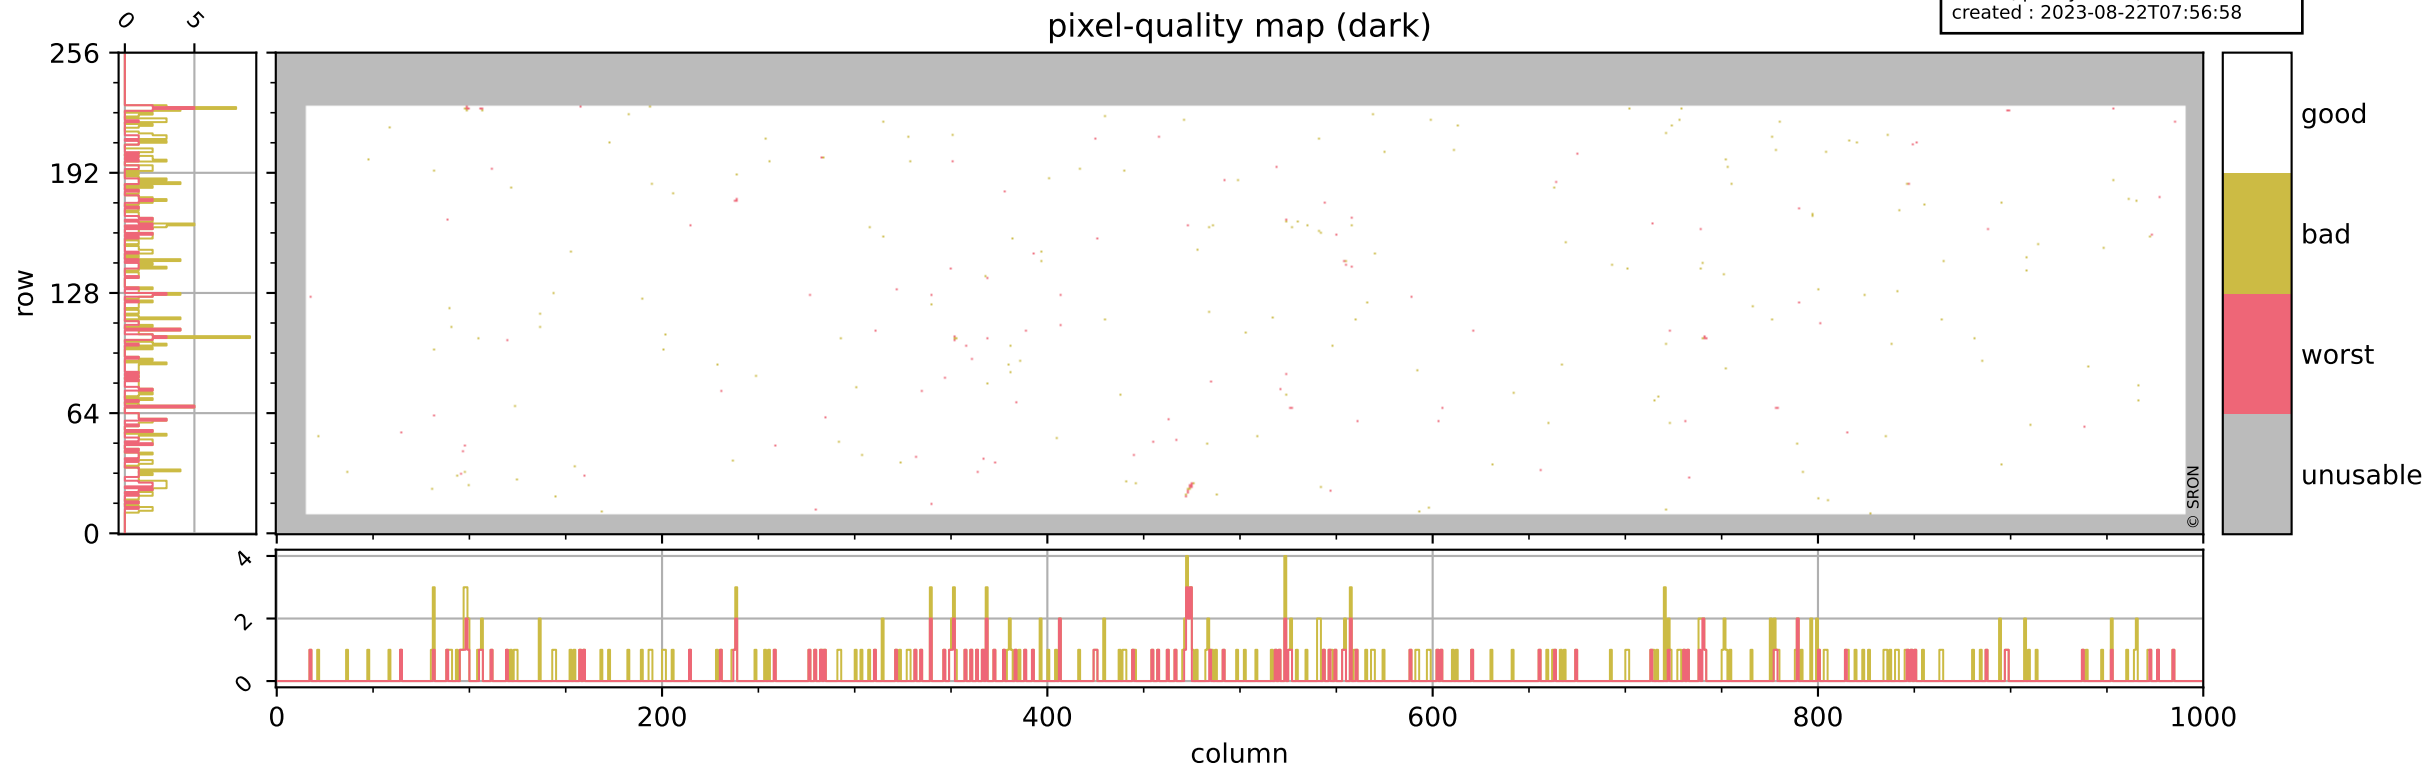

Tropomi SWIR pixel quality (official)

orbits : 19 in [8737, 8782]
coverage : 2019-06-21 / 2019-06-24
bad (quality < 0.8) : 3044
worst (quality < 0.1) : 349
created : 2023-08-22T07:56:58

pixel-quality map

Tropomi SWIR pixel quality (official)

orbits : 19 in [8737, 8782]
coverage : 2019-06-21 / 2019-06-24
bad (quality < 0.8) : 293
worst (quality < 0.1) : 114
created : 2023-08-22T07:56:58

pixel-quality map (dark)

Tropomi SWIR pixel quality (official)

orbits : 19 in [8737, 8782]
coverage : 2019-06-21 / 2019-06-24
bad (quality < 0.8) : 2791
worst (quality < 0.1) : 273
created : 2023-08-22T07:56:58

pixel-quality map (noise average)

Tropomi SWIR pixel quality (official)

orbits : 19 in [8737, 8782]
coverage : 2019-06-21 / 2019-06-24
to good : 365
good to bad : 1020
to worst : 137
created : 2023-08-22T07:56:59

total quality compared with SWIR pixel-quality CKD