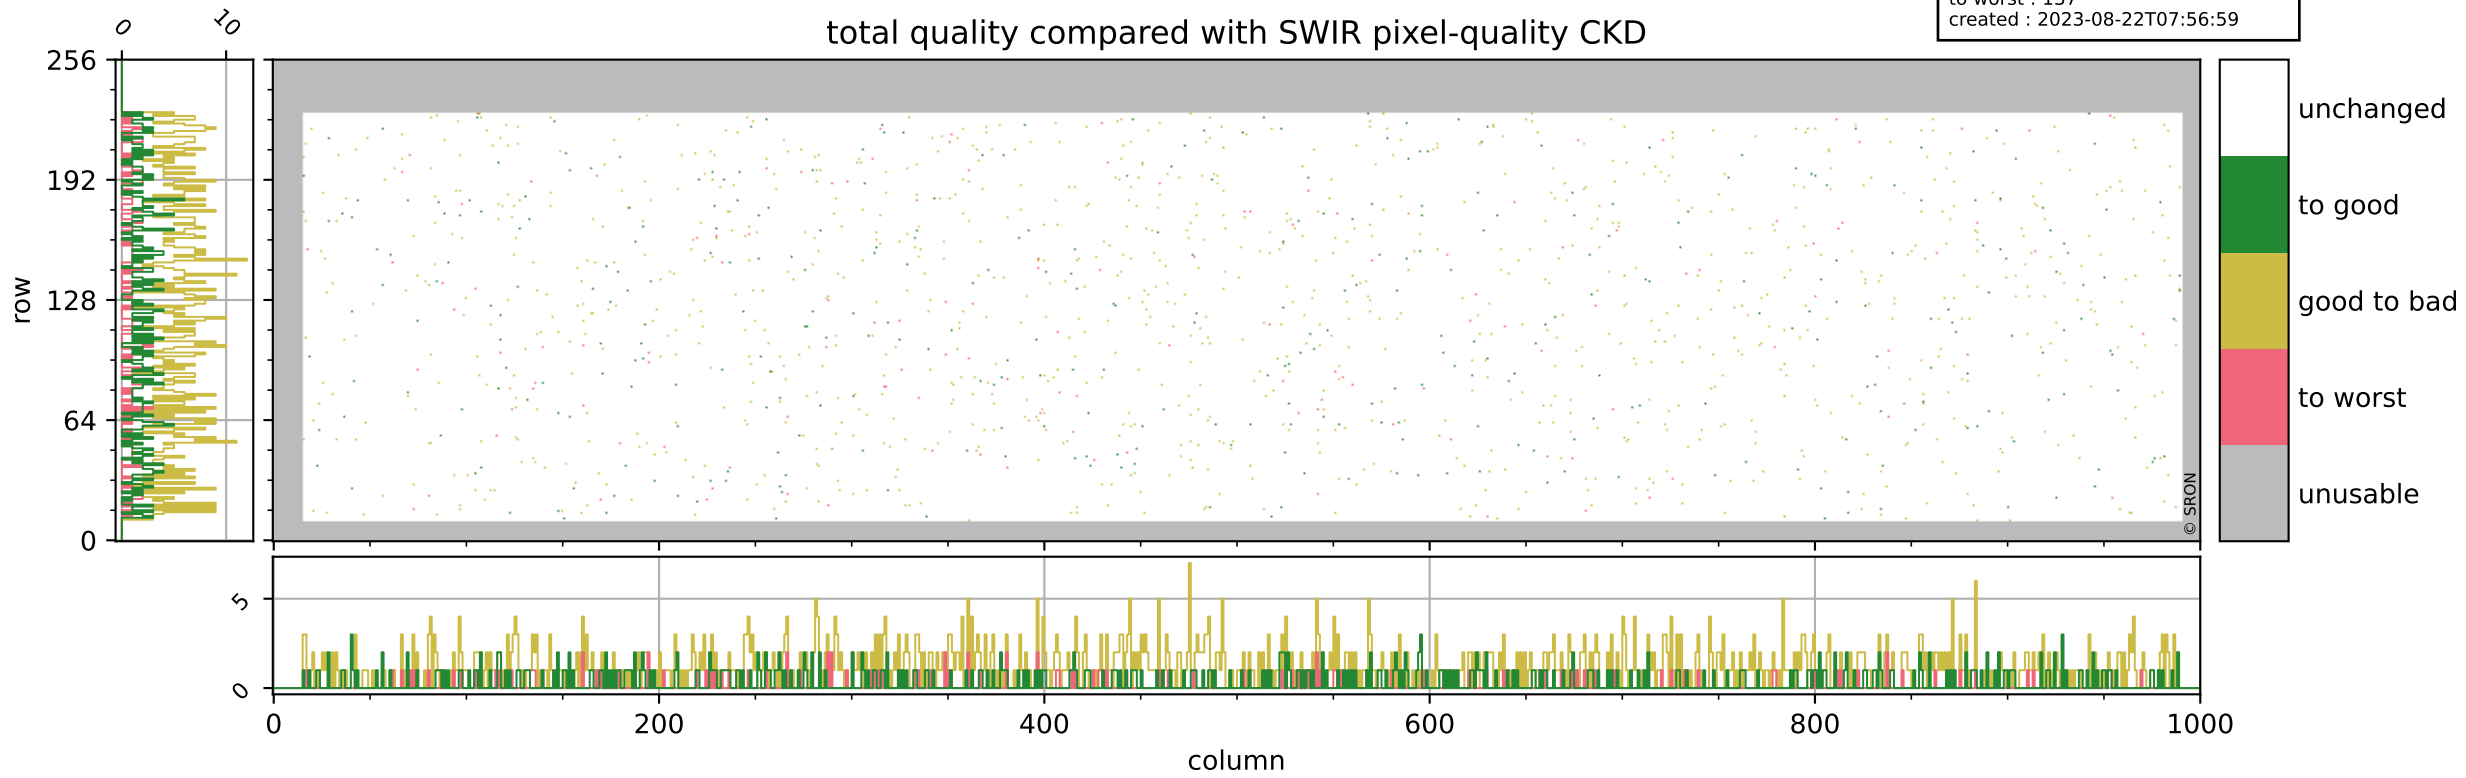

Tropomi SWIR pixel quality (official)

orbits : 19 in [8737, 8782]
coverage : 2019-06-21 / 2019-06-24
bad (quality < 0.8) : 2791
worst (quality < 0.1) : 273
created : 2023-08-22T07:56:58

pixel-quality map (noise average)

Tropomi SWIR pixel quality (official)

orbits : 19 in [8737, 8782]
coverage : 2019-06-21 / 2019-06-24
to good : 365
good to bad : 1020
to worst : 137
created : 2023-08-22T07:56:59

total quality compared with SWIR pixel-quality CKD

Tropomi SWIR pixel quality (official)

orbits : 19 in [8737, 8782]
coverage : 2019-06-21 / 2019-06-24
created : 2023-08-22T07:56:59

Histograms of pixel-quality

Tropomi SWIR pixel quality (official) ground-tracks of Sentinel-5P

orbits : 19 in [8737, 8782]
coverage : 2019-06-21 / 2019-06-24
created : 2023-08-22T07:56:59

Tropomi SWIR pixel quality (official)

orbits : [2827, 8782]
coverage : 2018-04-30 / 2019-06-24
created : 2023-08-22T07:56:59