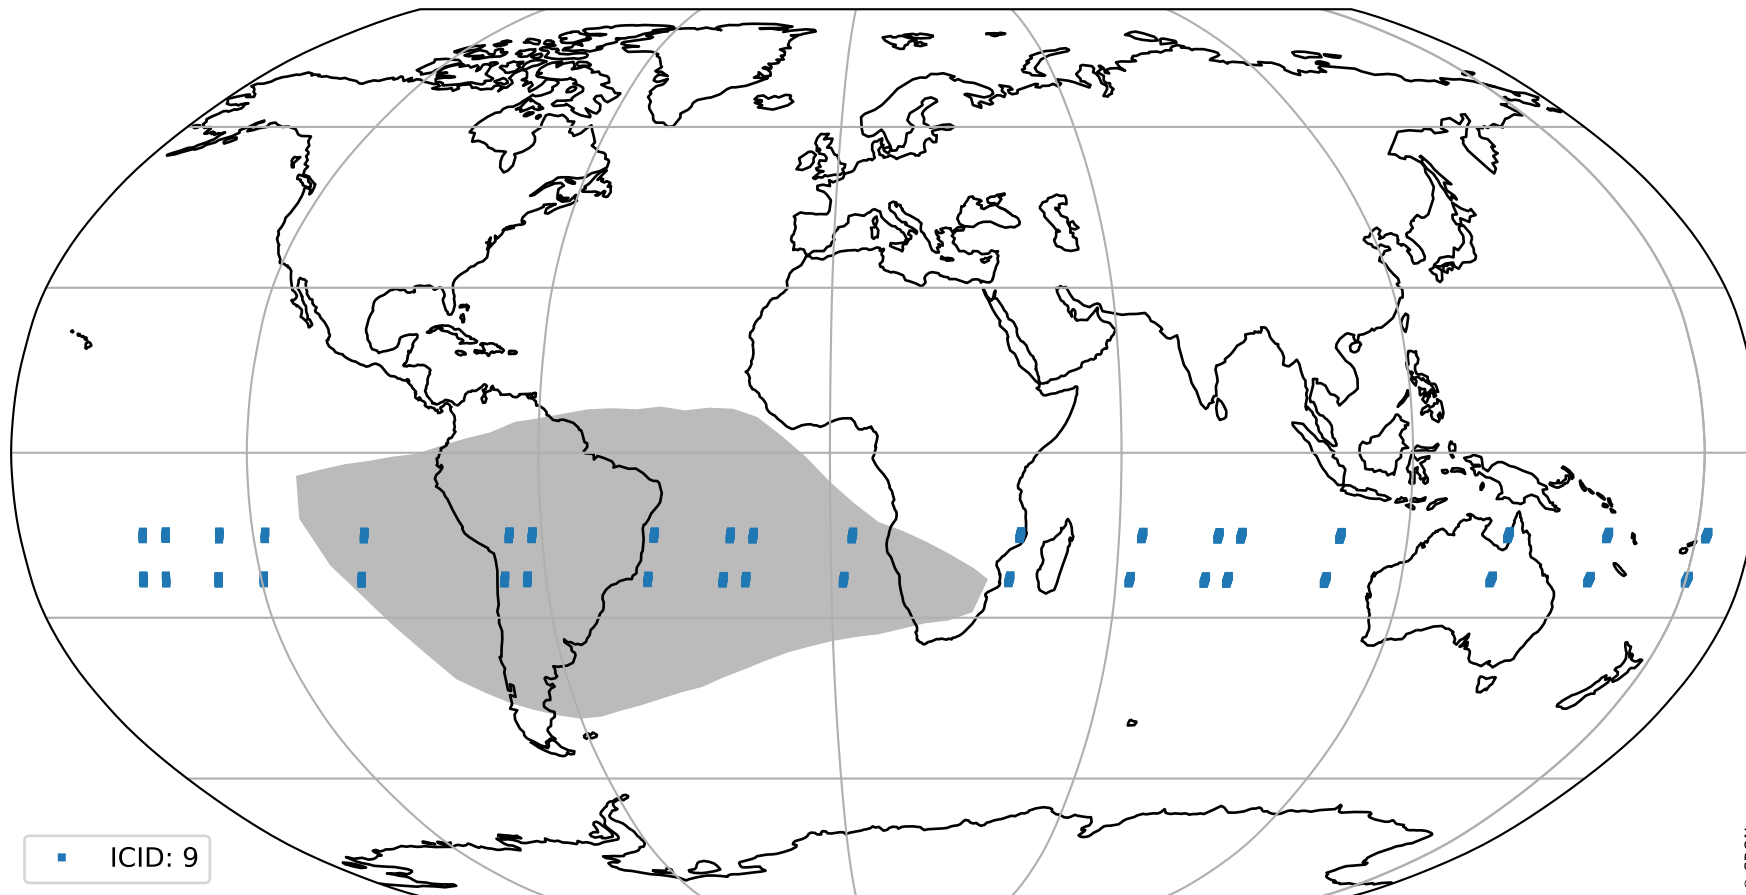

Tropomi SWIR pixel quality (official)

orbits : 19 in [8752, 8797]
coverage : 2019-06-22 / 2019-06-25
to good : 365
good to bad : 1024
to worst : 141
created : 2023-08-22T07:57:01

total quality compared with SWIR pixel-quality CKD

Tropomi SWIR pixel quality (official)

orbits : 19 in [8752, 8797]
coverage : 2019-06-22 / 2019-06-25
created : 2023-08-22T07:57:01

Histograms of pixel-quality

Tropomi SWIR pixel quality (official) ground-tracks of Sentinel-5P

orbits : 19 in [8752, 8797]
coverage : 2019-06-22 / 2019-06-25
created : 2023-08-22T07:57:01

Tropomi SWIR pixel quality (official)

orbits : [2827, 8797]
coverage : 2018-04-30 / 2019-06-25
created : 2023-08-22T07:57:02