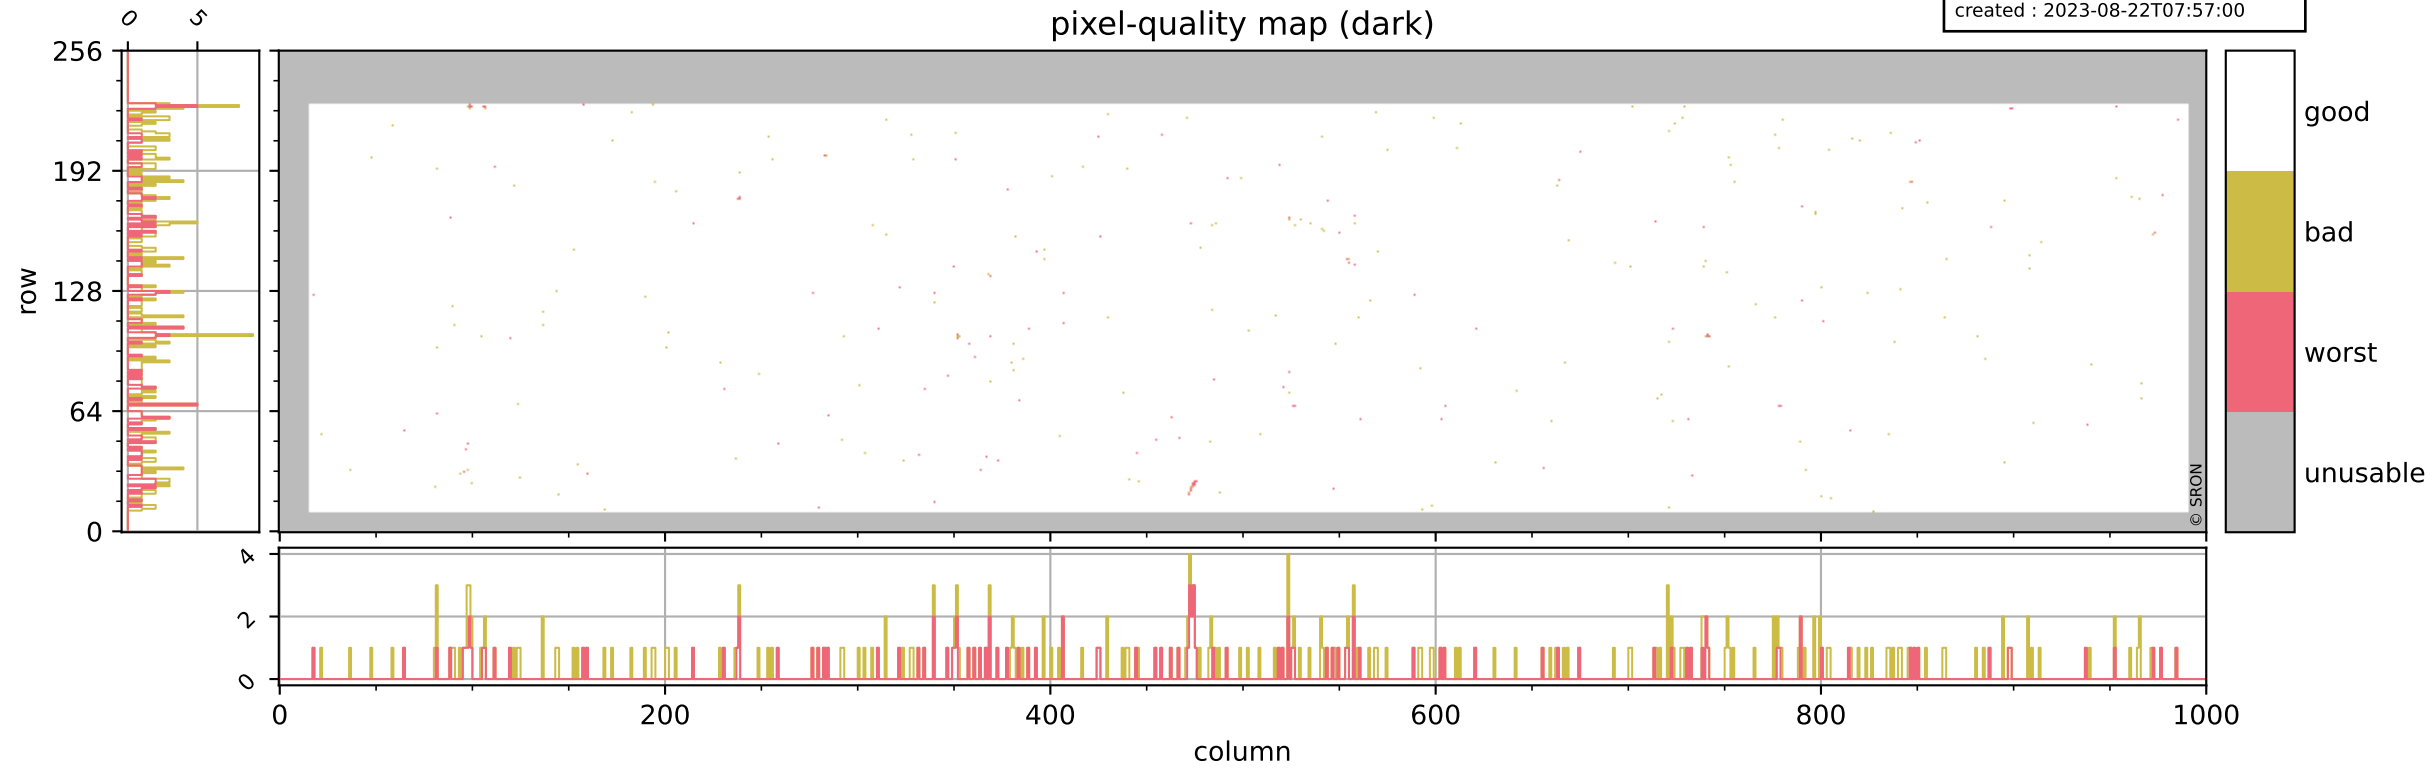

Tropomi SWIR pixel quality (official)

orbits : 19 in [8752, 8797]
coverage : 2019-06-22 / 2019-06-25
bad (quality < 0.8) : 3055
worst (quality < 0.1) : 354
created : 2023-08-22T07:57:00

pixel-quality map

Tropomi SWIR pixel quality (official)

orbits : 19 in [8752, 8797]
coverage : 2019-06-22 / 2019-06-25
bad (quality < 0.8) : 291
worst (quality < 0.1) : 115
created : 2023-08-22T07:57:00

pixel-quality map (dark)

Tropomi SWIR pixel quality (official)

orbits : 19 in [8752, 8797]
coverage : 2019-06-22 / 2019-06-25
bad (quality < 0.8) : 2804
worst (quality < 0.1) : 276
created : 2023-08-22T07:57:00

pixel-quality map (noise average)

Tropomi SWIR pixel quality (official)

orbits : 19 in [8752, 8797]
coverage : 2019-06-22 / 2019-06-25
to good : 365
good to bad : 1024
to worst : 141
created : 2023-08-22T07:57:01

total quality compared with SWIR pixel-quality CKD