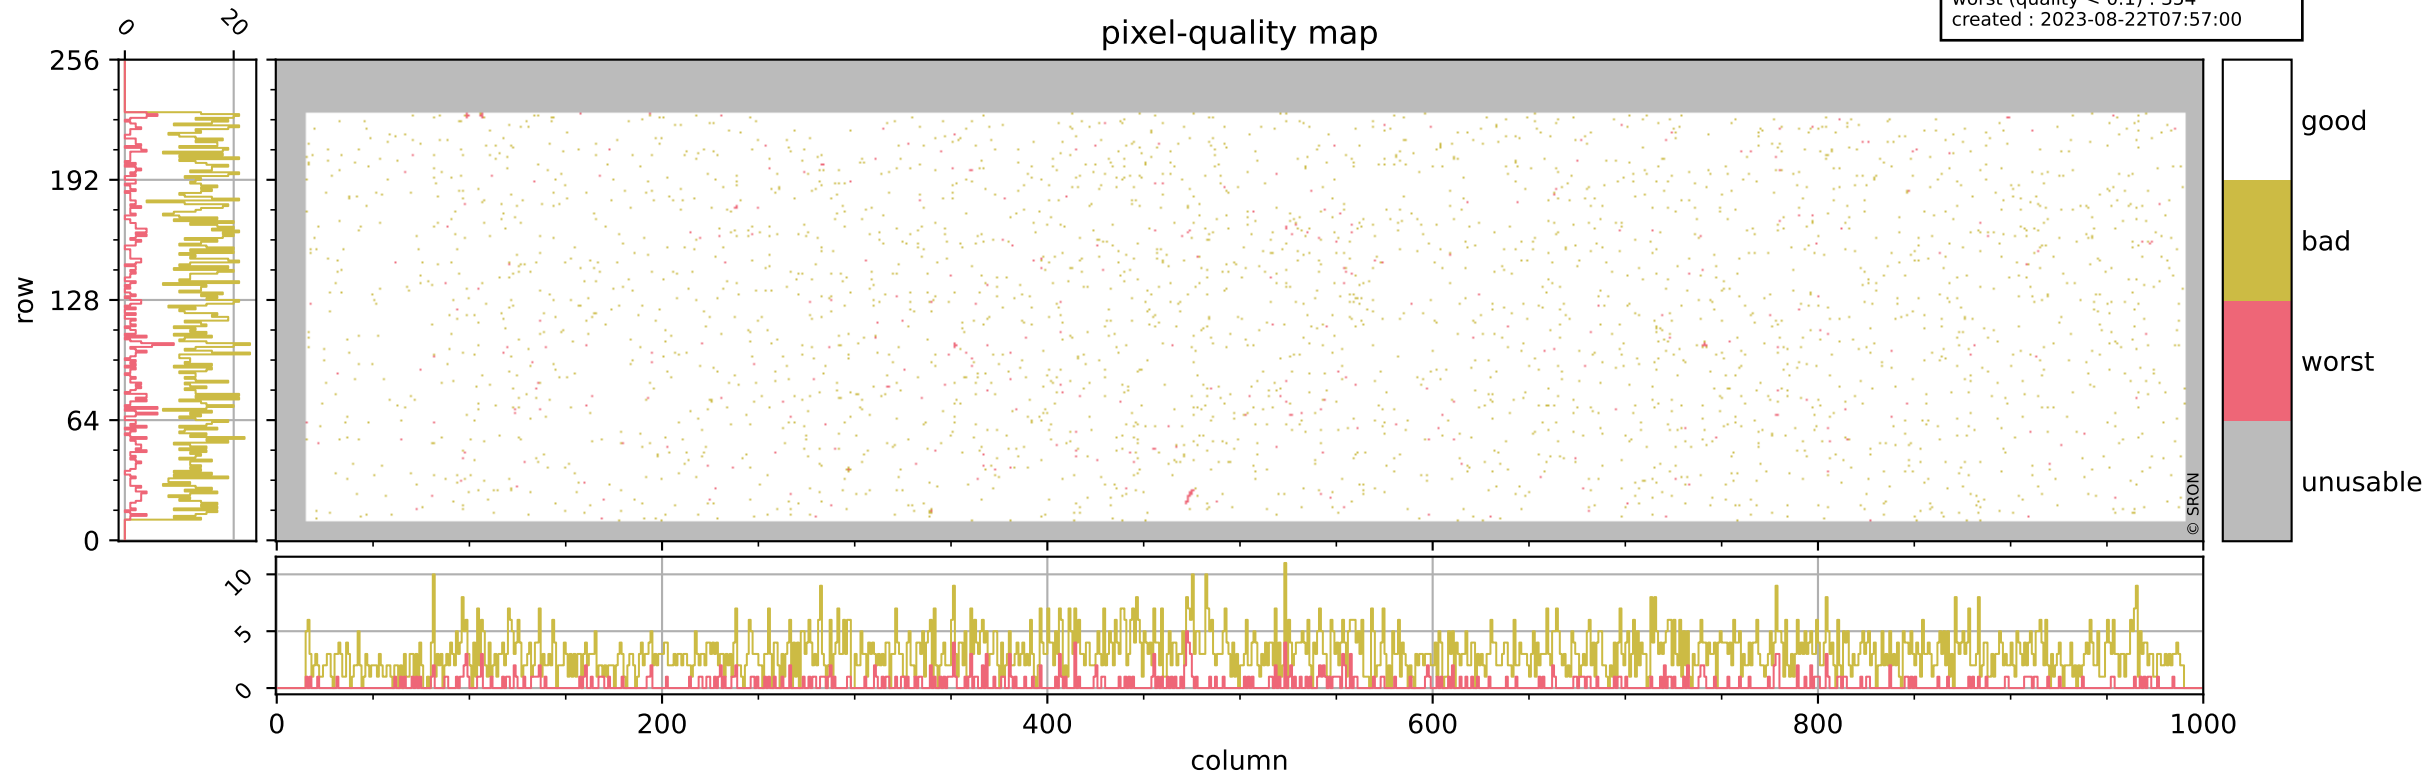

Tropomi SWIR pixel quality (official)

orbits : 19 in [8752, 8797]
coverage : 2019-06-22 / 2019-06-25
bad (quality < 0.8) : 3055
worst (quality < 0.1) : 354
created : 2023-08-22T07:57:00

pixel-quality map

Tropomi SWIR pixel quality (official)

orbits : 19 in [8752, 8797]
coverage : 2019-06-22 / 2019-06-25
bad (quality < 0.8) : 291
worst (quality < 0.1) : 115
created : 2023-08-22T07:57:00

pixel-quality map (dark)

Tropomi SWIR pixel quality (official)

orbits : 19 in [8752, 8797]
coverage : 2019-06-22 / 2019-06-25
bad (quality < 0.8) : 2804
worst (quality < 0.1) : 276
created : 2023-08-22T07:57:00

pixel-quality map (noise average)

Tropomi SWIR pixel quality (official)

orbits : 19 in [8752, 8797]
coverage : 2019-06-22 / 2019-06-25
created : 2023-08-22T07:57:01

Histograms of pixel-quality

Tropomi SWIR pixel quality (official) ground-tracks of Sentinel-5P