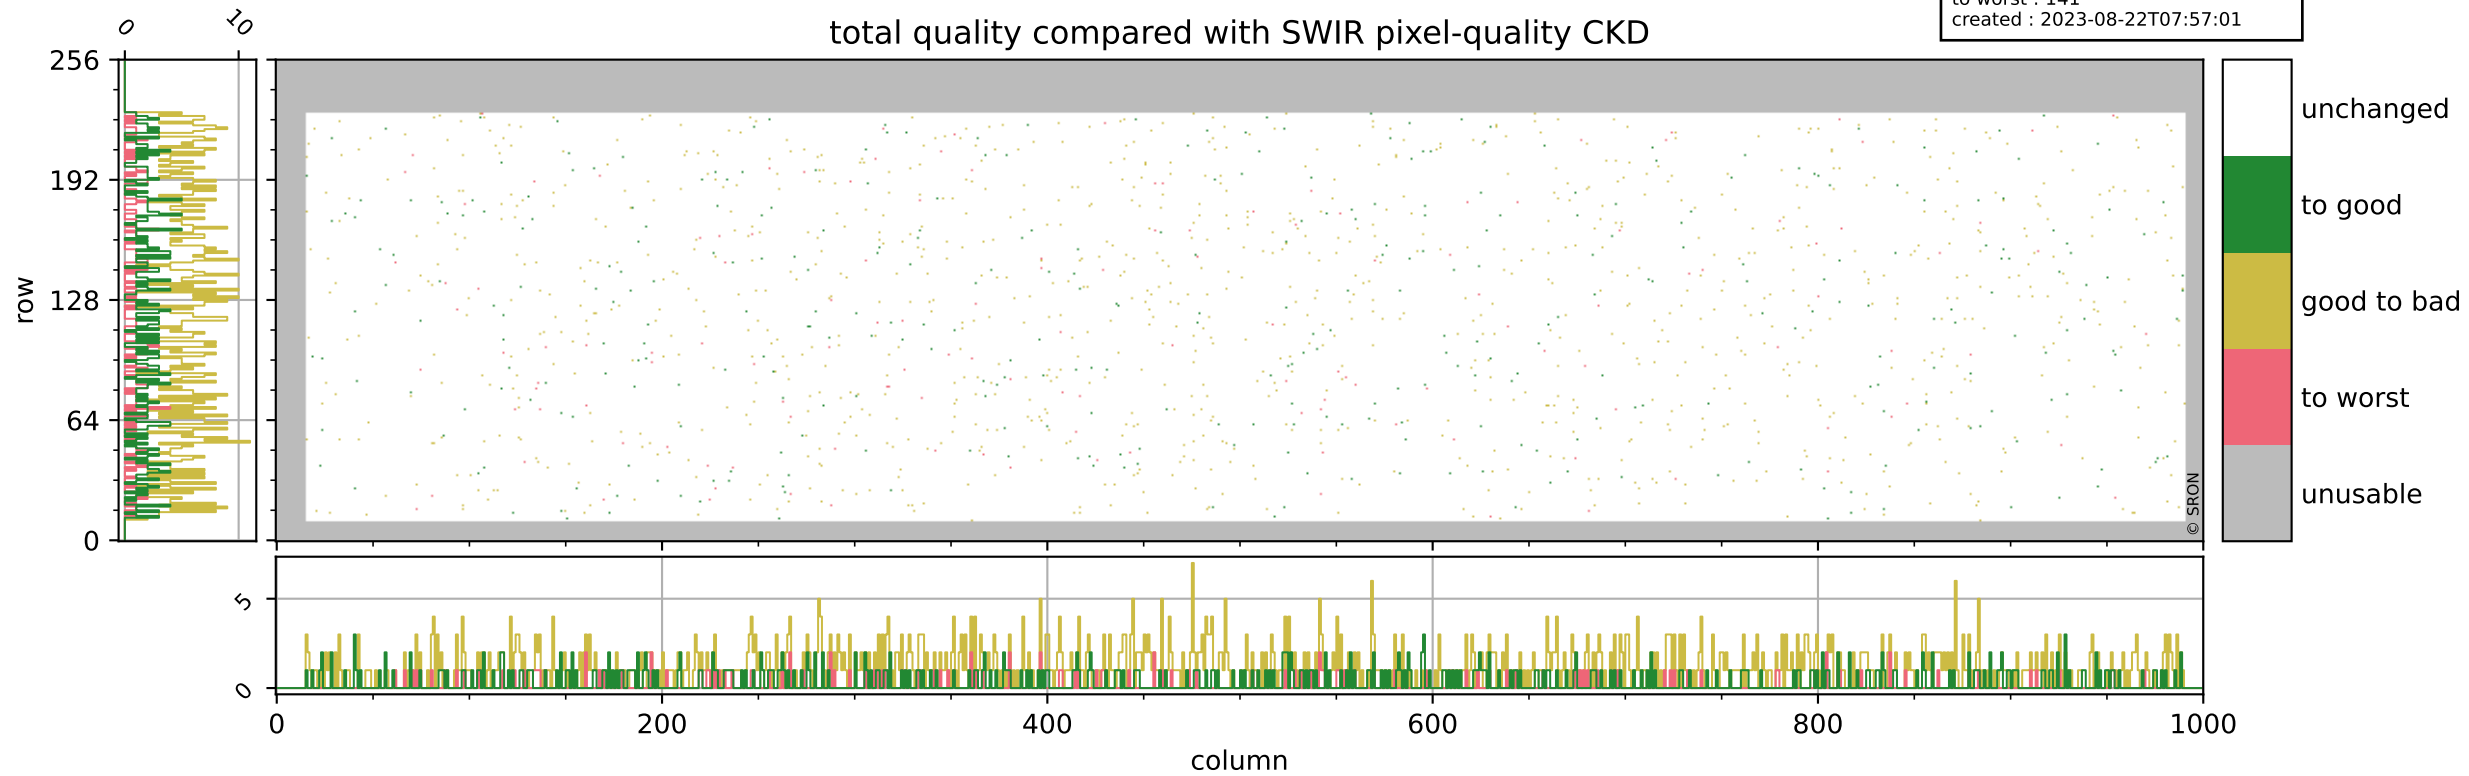

Tropomi SWIR pixel quality (official)

orbits : 19 in [8752, 8797]
coverage : 2019-06-22 / 2019-06-25
bad (quality < 0.8) : 291
worst (quality < 0.1) : 115
created : 2023-08-22T07:57:00

pixel-quality map (dark)

Tropomi SWIR pixel quality (official)

orbits : 19 in [8752, 8797]
coverage : 2019-06-22 / 2019-06-25
bad (quality < 0.8) : 2804
worst (quality < 0.1) : 276
created : 2023-08-22T07:57:00

pixel-quality map (noise average)

Tropomi SWIR pixel quality (official)

orbits : 19 in [8752, 8797]
coverage : 2019-06-22 / 2019-06-25
to good : 365
good to bad : 1024
to worst : 141
created : 2023-08-22T07:57:01

total quality compared with SWIR pixel-quality CKD

Tropomi SWIR pixel quality (official)

orbits : 19 in [8752, 8797]
coverage : 2019-06-22 / 2019-06-25
created : 2023-08-22T07:57:01

Histograms of pixel-quality

Tropomi SWIR pixel quality (official) ground-tracks of Sentinel-5P