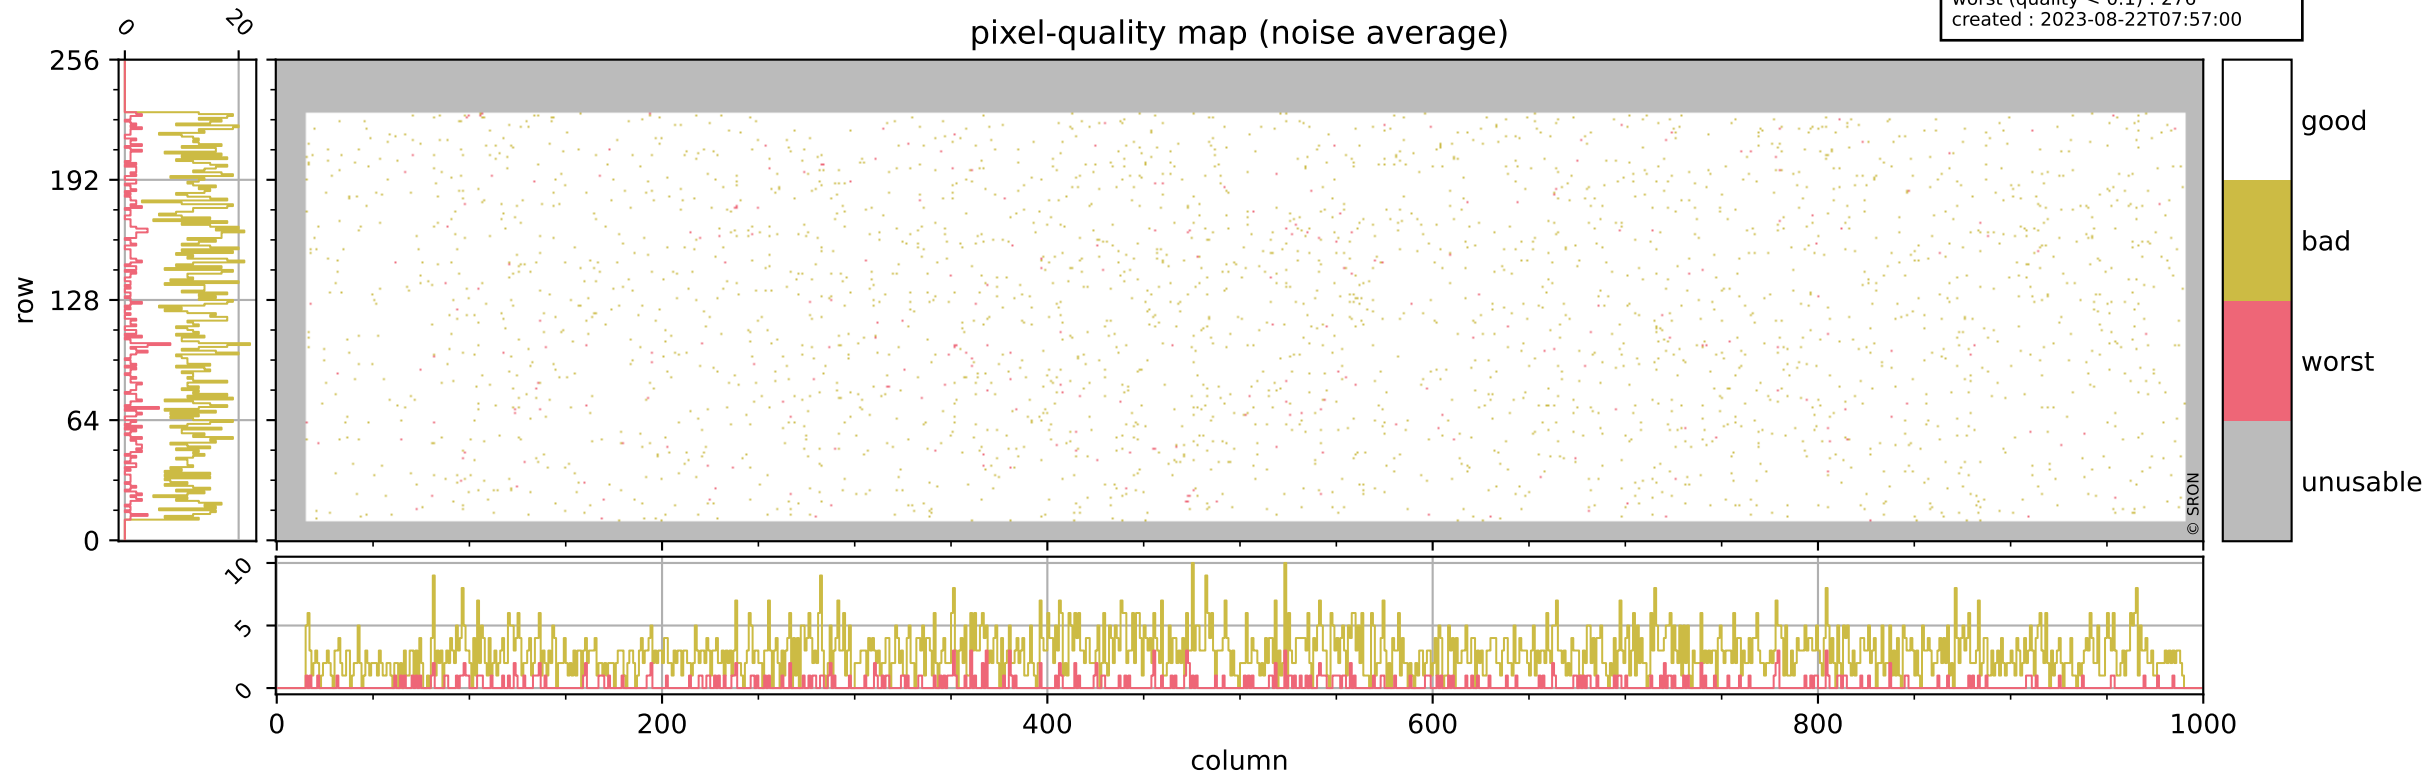

Tropomi SWIR pixel quality (official)

orbits : 19 in [8752, 8797]
coverage : 2019-06-22 / 2019-06-25
bad (quality < 0.8) : 291
worst (quality < 0.1) : 115
created : 2023-08-22T07:57:00

pixel-quality map (dark)

Tropomi SWIR pixel quality (official)

orbits : 19 in [8752, 8797]
coverage : 2019-06-22 / 2019-06-25
bad (quality < 0.8) : 2804
worst (quality < 0.1) : 276
created : 2023-08-22T07:57:00

pixel-quality map (noise average)

Tropomi SWIR pixel quality (official)

orbits : 19 in [8752, 8797]
coverage : 2019-06-22 / 2019-06-25
to good : 365
good to bad : 1024
to worst : 141
created : 2023-08-22T07:57:01

total quality compared with SWIR pixel-quality CKD

Tropomi SWIR pixel quality (official)

orbits : 19 in [8752, 8797]
coverage : 2019-06-22 / 2019-06-25
created : 2023-08-22T07:57:01

Histograms of pixel-quality

Tropomi SWIR pixel quality (official) ground-tracks of Sentinel-5P