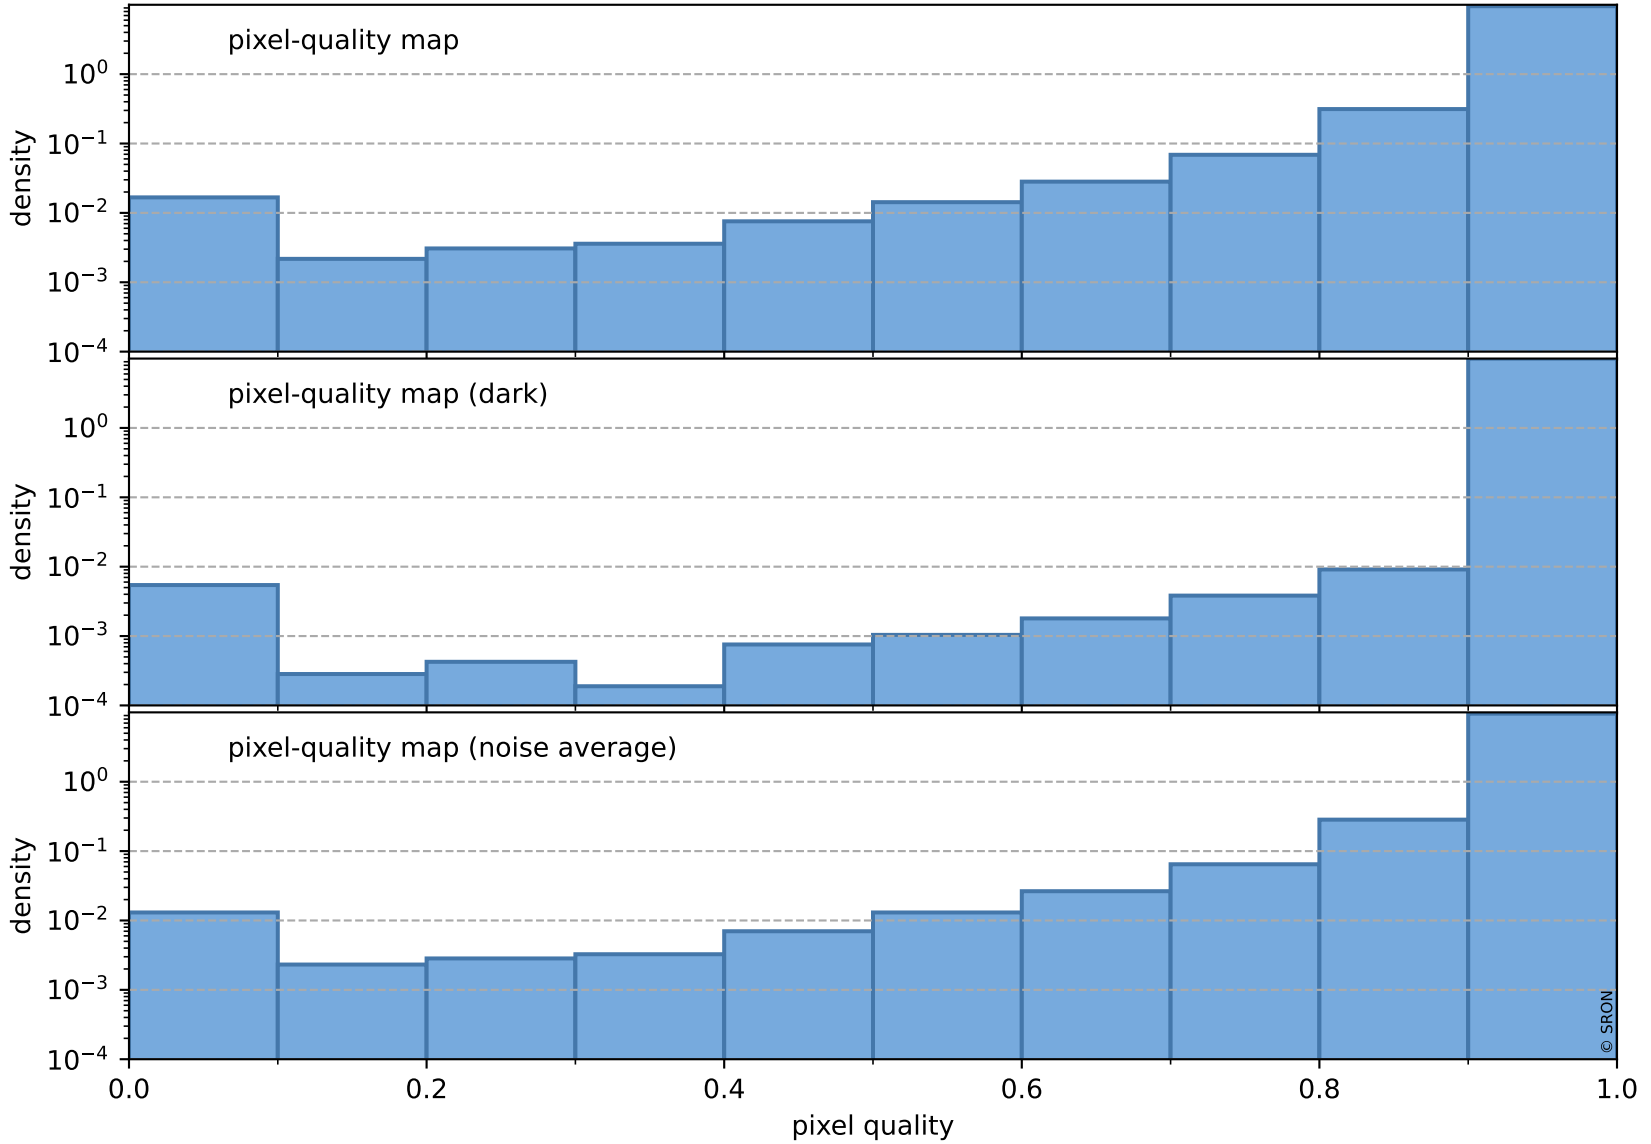

Tropomi SWIR pixel quality (official)

orbits : 19 in [8752, 8797]
coverage : 2019-06-22 / 2019-06-25
bad (quality < 0.8) : 2804
worst (quality < 0.1) : 276
created : 2023-08-22T07:57:00

pixel-quality map (noise average)

Tropomi SWIR pixel quality (official)

orbits : 19 in [8752, 8797]
coverage : 2019-06-22 / 2019-06-25
to good : 365
good to bad : 1024
to worst : 141
created : 2023-08-22T07:57:01

total quality compared with SWIR pixel-quality CKD

Tropomi SWIR pixel quality (official)

orbits : 19 in [8752, 8797]
coverage : 2019-06-22 / 2019-06-25
created : 2023-08-22T07:57:01

Histograms of pixel-quality

Tropomi SWIR pixel quality (official) ground-tracks of Sentinel-5P

orbits : 19 in [8752, 8797]
coverage : 2019-06-22 / 2019-06-25
created : 2023-08-22T07:57:01

Tropomi SWIR pixel quality (official)

orbits : [2827, 8797]
coverage : 2018-04-30 / 2019-06-25
created : 2023-08-22T07:57:02