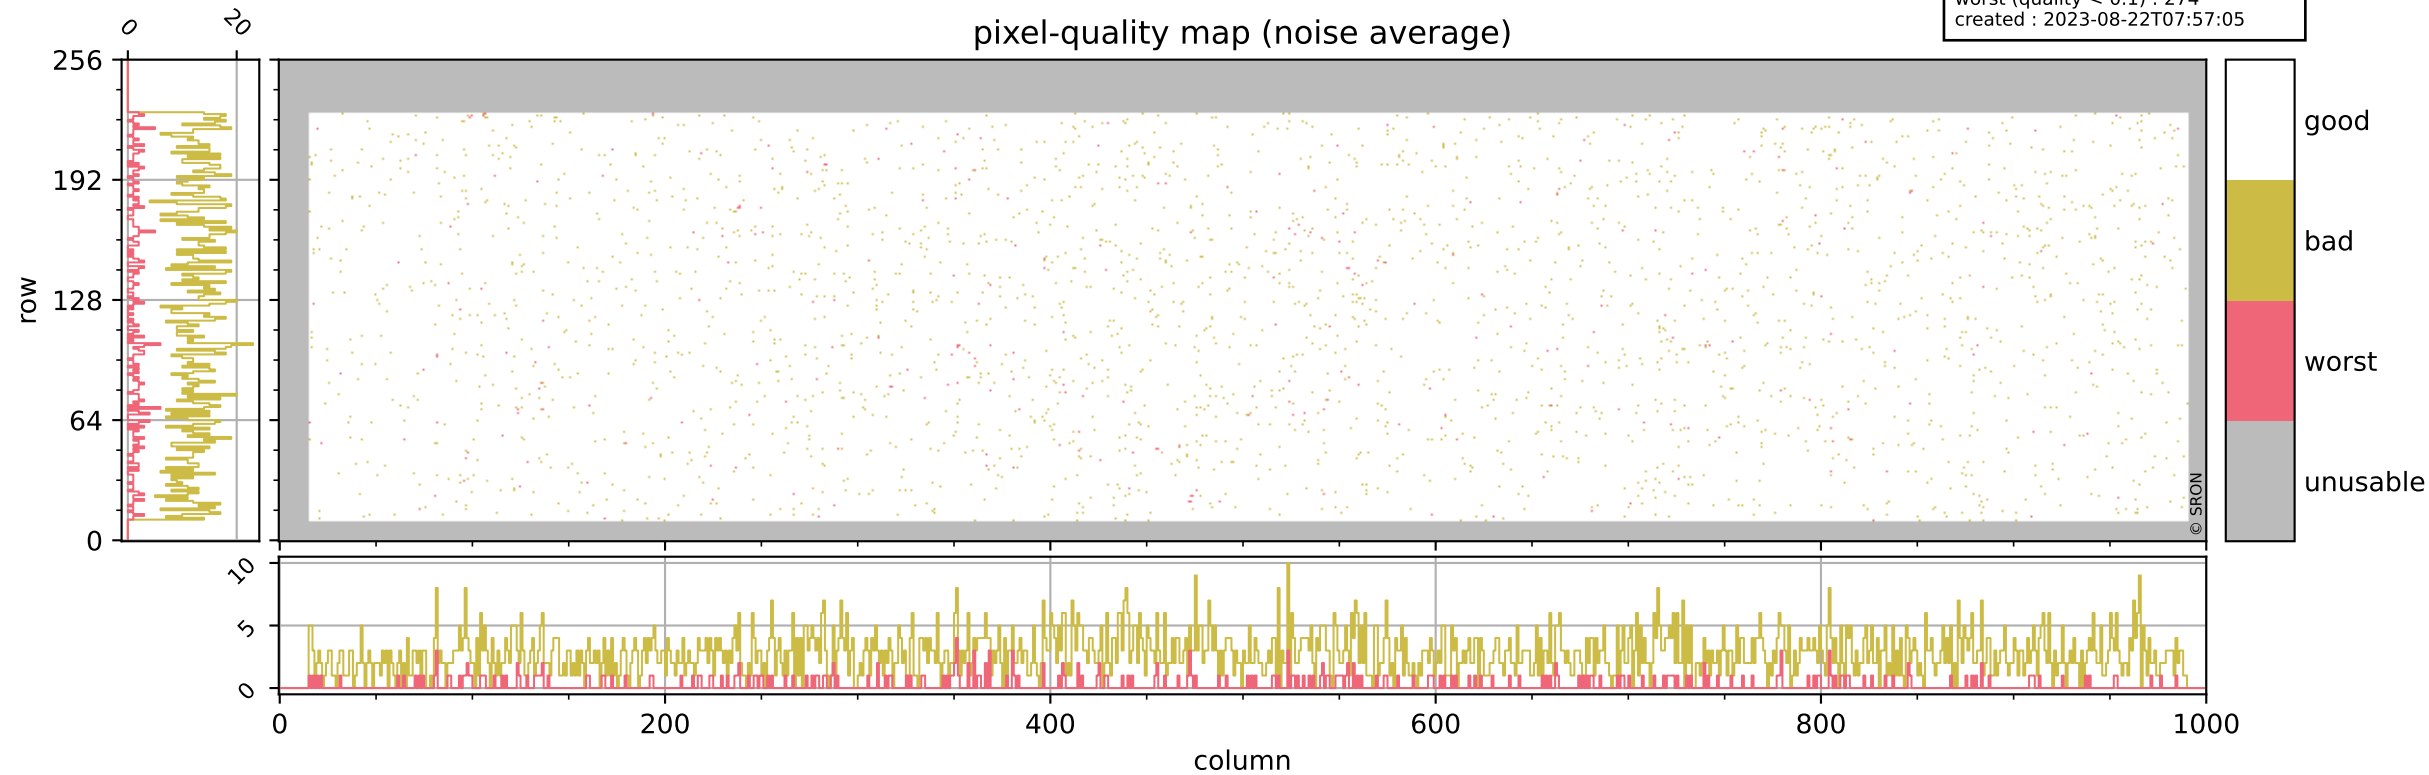

Tropomi SWIR pixel quality (official)

orbits : 19 in [8782, 8827]
coverage : 2019-06-24 / 2019-06-27
bad (quality < 0.8) : 286
worst (quality < 0.1) : 114
created : 2023-08-22T07:57:05

pixel-quality map (dark)

Tropomi SWIR pixel quality (official)

orbits : 19 in [8782, 8827]
coverage : 2019-06-24 / 2019-06-27
bad (quality < 0.8) : 2748
worst (quality < 0.1) : 274
created : 2023-08-22T07:57:05

pixel-quality map (noise average)

Tropomi SWIR pixel quality (official)

orbits : 19 in [8782, 8827]
coverage : 2019-06-24 / 2019-06-27
to good : 362
good to bad : 974
to worst : 140
created : 2023-08-22T07:57:05

total quality compared with SWIR pixel-quality CKD

Tropomi SWIR pixel quality (official)

orbits : 19 in [8782, 8827]
coverage : 2019-06-24 / 2019-06-27
created : 2023-08-22T07:57:06

Histograms of pixel-quality

Tropomi SWIR pixel quality (official) ground-tracks of Sentinel-5P