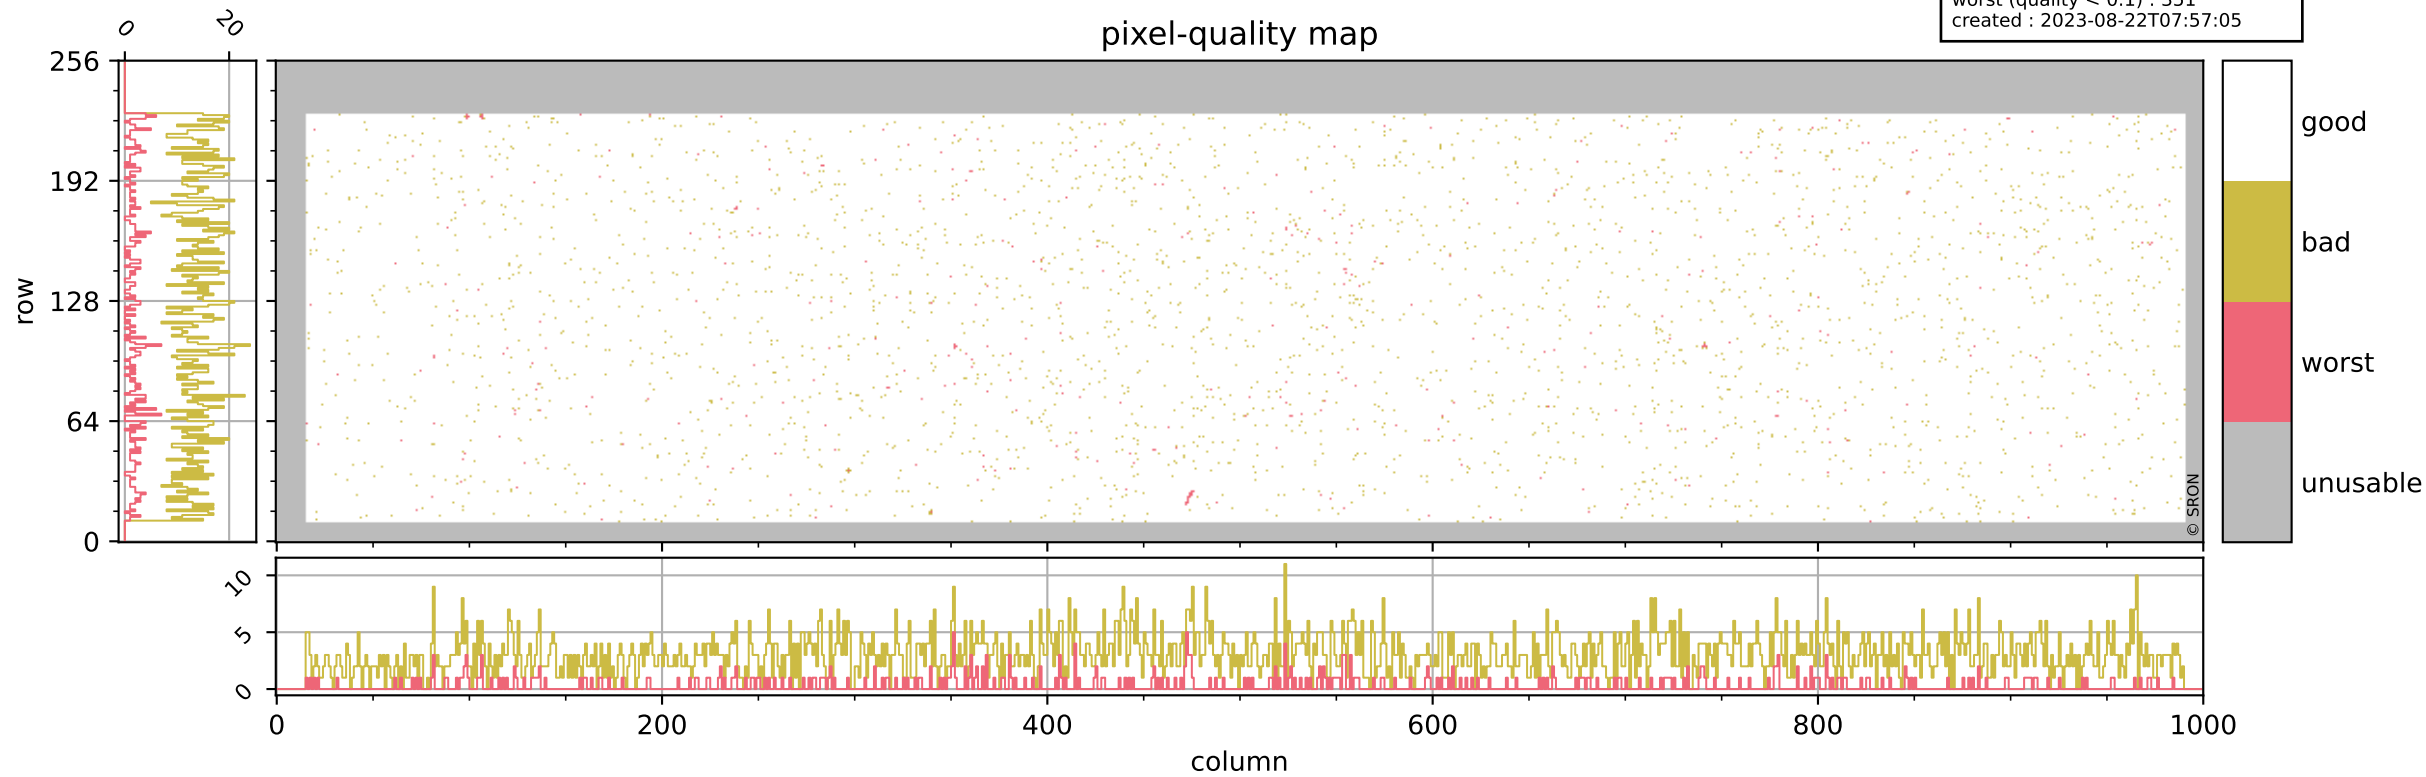

Tropomi SWIR pixel quality (official)

orbits : 19 in [8782, 8827]
coverage : 2019-06-24 / 2019-06-27
bad (quality < 0.8) : 3004
worst (quality < 0.1) : 351
created : 2023-08-22T07:57:05

pixel-quality map

Tropomi SWIR pixel quality (official)

orbits : 19 in [8782, 8827]
coverage : 2019-06-24 / 2019-06-27
bad (quality < 0.8) : 286
worst (quality < 0.1) : 114
created : 2023-08-22T07:57:05

pixel-quality map (dark)

Tropomi SWIR pixel quality (official)

orbits : 19 in [8782, 8827]
coverage : 2019-06-24 / 2019-06-27
bad (quality < 0.8) : 2748
worst (quality < 0.1) : 274
created : 2023-08-22T07:57:05

pixel-quality map (noise average)

Tropomi SWIR pixel quality (official)

orbits : 19 in [8782, 8827]
coverage : 2019-06-24 / 2019-06-27
created : 2023-08-22T07:57:06

Histograms of pixel-quality

Tropomi SWIR pixel quality (official) ground-tracks of Sentinel-5P