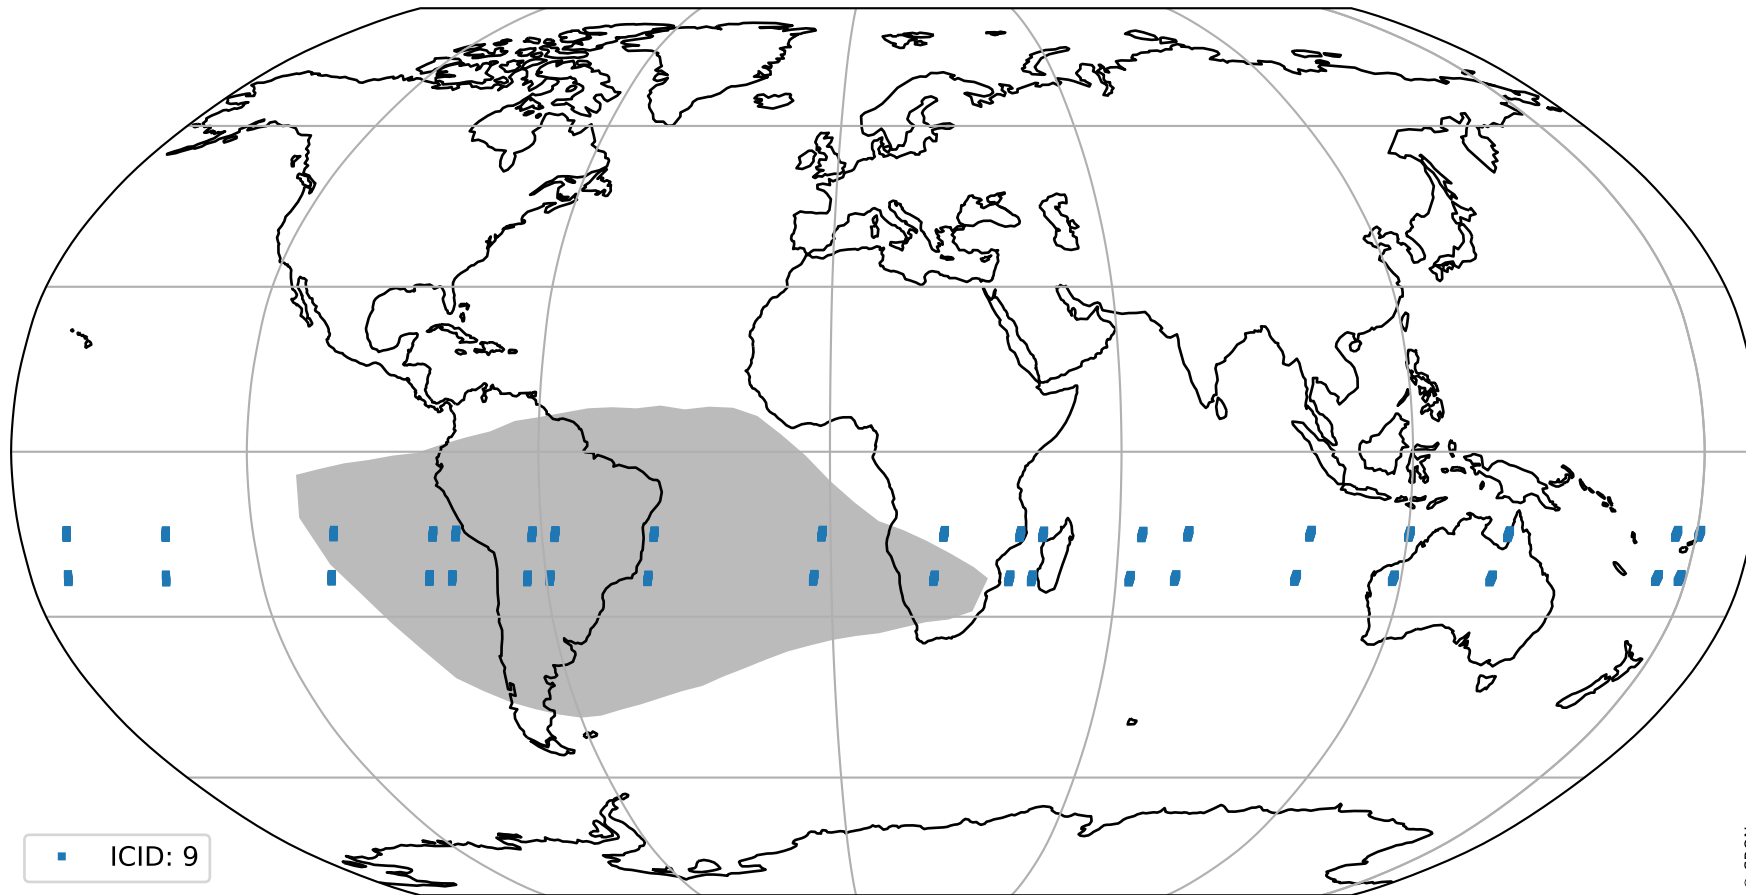

Tropomi SWIR pixel quality (official)

orbits : 19 in [8782, 8827]
coverage : 2019-06-24 / 2019-06-27
to good : 362
good to bad : 974
to worst : 140
created : 2023-08-22T07:57:05

total quality compared with SWIR pixel-quality CKD

Tropomi SWIR pixel quality (official)

orbits : 19 in [8782, 8827]
coverage : 2019-06-24 / 2019-06-27
created : 2023-08-22T07:57:06

Histograms of pixel-quality

Tropomi SWIR pixel quality (official) ground-tracks of Sentinel-5P

orbits : 19 in [8782, 8827]
coverage : 2019-06-24 / 2019-06-27
created : 2023-08-22T07:57:06

■ ICID: 9

Tropomi SWIR pixel quality (official)

orbits : [2827, 8827]
coverage : 2018-04-30 / 2019-06-27
created : 2023-08-22T07:57:06