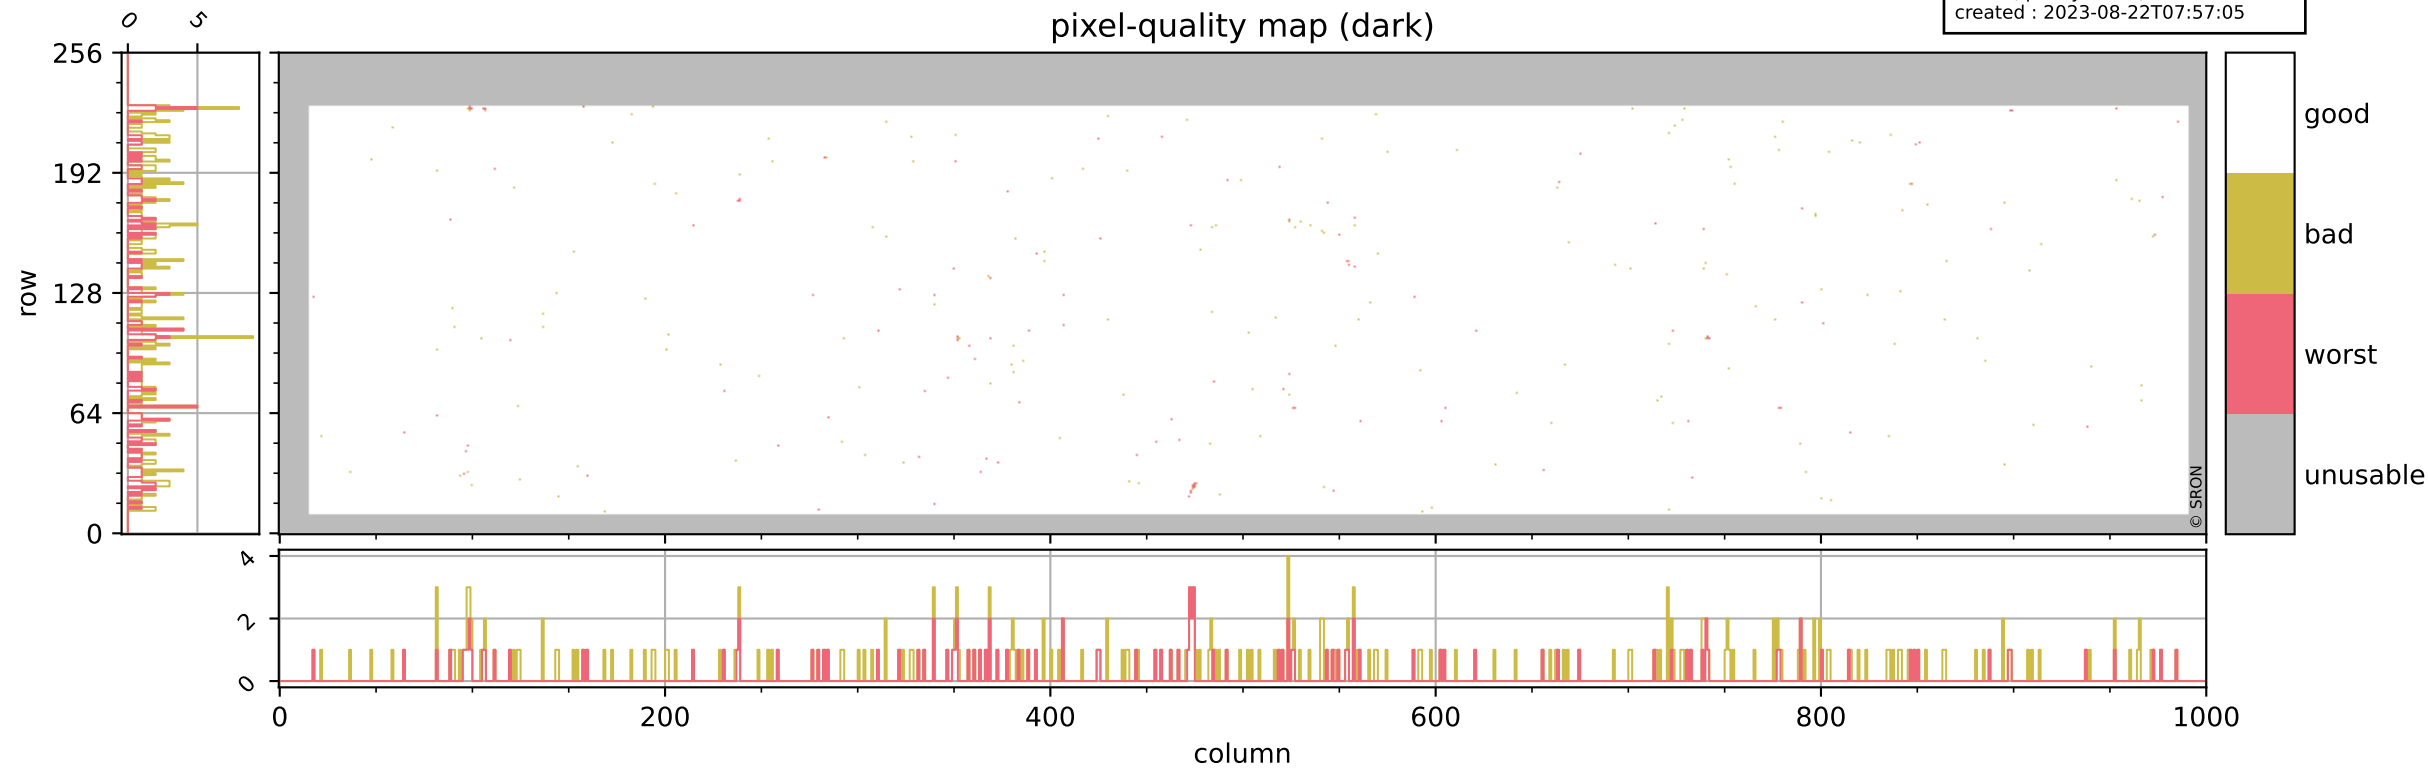

Tropomi SWIR pixel quality (official)

orbits : 19 in [8782, 8827]
coverage : 2019-06-24 / 2019-06-27
bad (quality < 0.8) : 3004
worst (quality < 0.1) : 351
created : 2023-08-22T07:57:05

pixel-quality map

Tropomi SWIR pixel quality (official)

orbits : 19 in [8782, 8827]
coverage : 2019-06-24 / 2019-06-27
bad (quality < 0.8) : 286
worst (quality < 0.1) : 114
created : 2023-08-22T07:57:05

pixel-quality map (dark)

Tropomi SWIR pixel quality (official)

orbits : 19 in [8782, 8827]
coverage : 2019-06-24 / 2019-06-27
bad (quality < 0.8) : 2748
worst (quality < 0.1) : 274
created : 2023-08-22T07:57:05

pixel-quality map (noise average)

Tropomi SWIR pixel quality (official)

orbits : 19 in [8782, 8827]
coverage : 2019-06-24 / 2019-06-27
created : 2023-08-22T07:57:06

Histograms of pixel-quality

Tropomi SWIR pixel quality (official) ground-tracks of Sentinel-5P