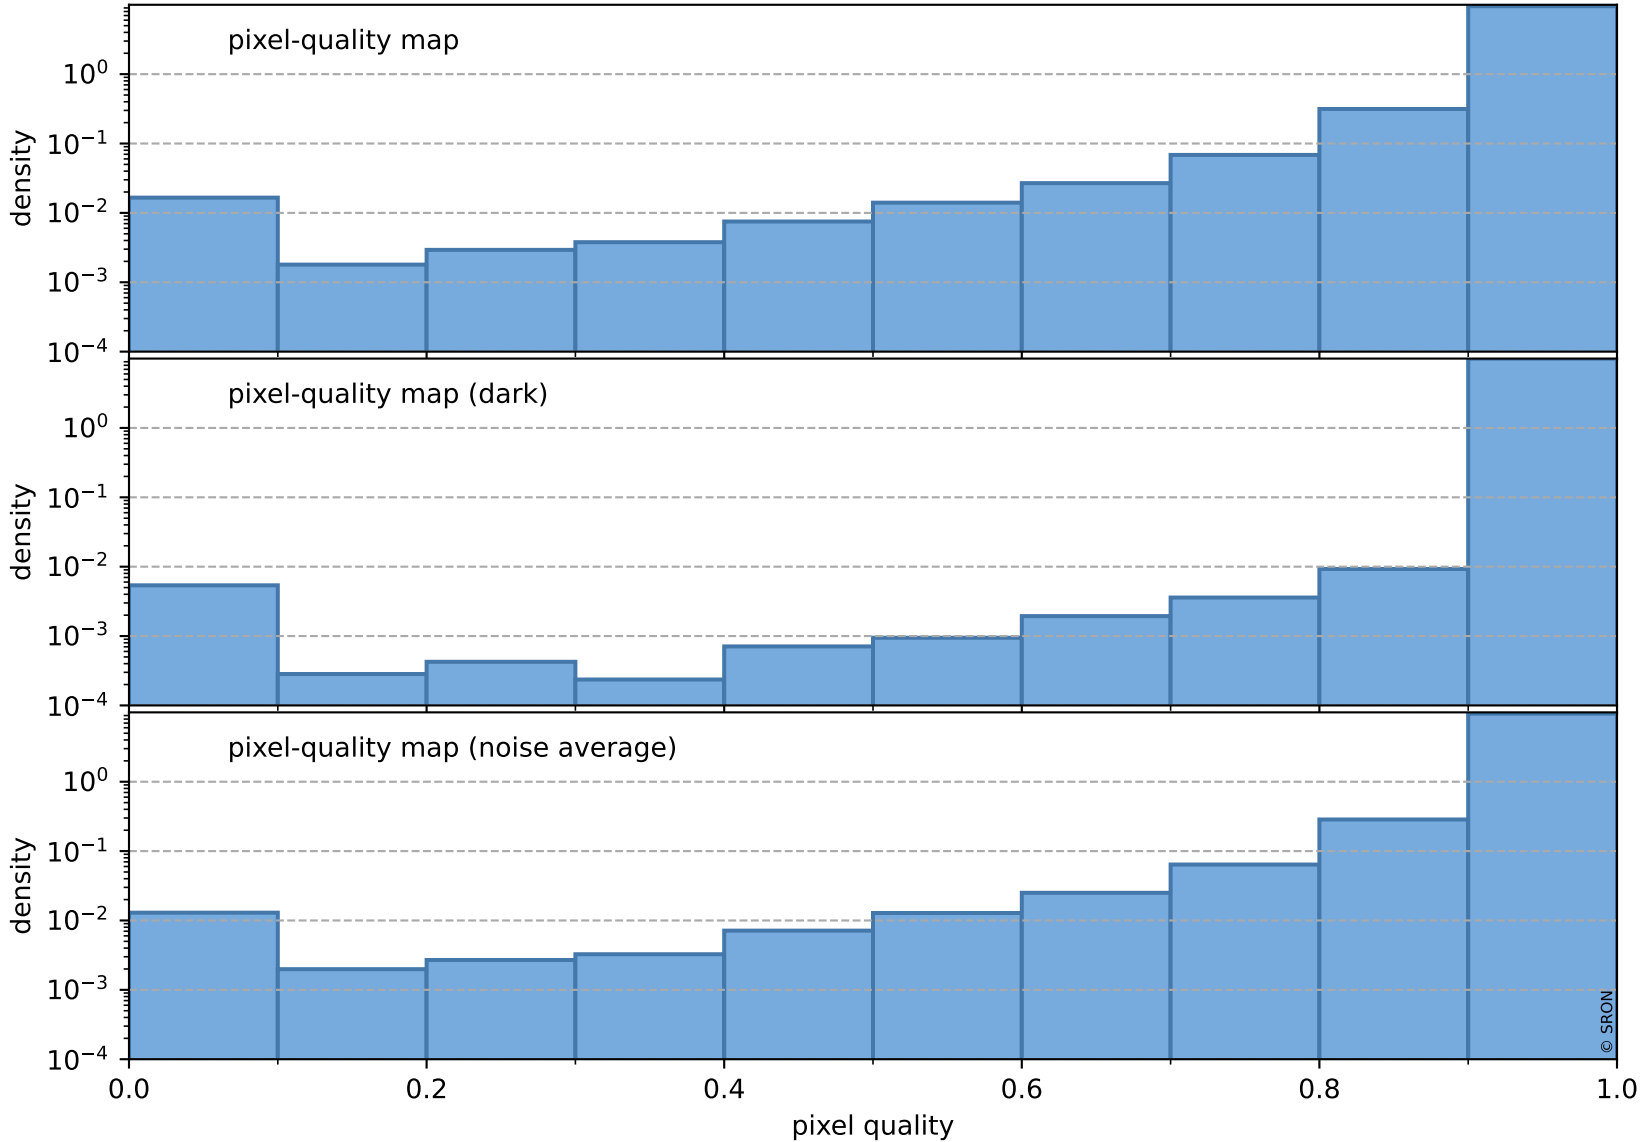

Tropomi SWIR pixel quality (official)

orbits : 19 in [8782, 8827]
coverage : 2019-06-24 / 2019-06-27
to good : 362
good to bad : 974
to worst : 140
created : 2023-08-22T07:57:05

total quality compared with SWIR pixel-quality CKD

Tropomi SWIR pixel quality (official)

orbits : 19 in [8782, 8827]
coverage : 2019-06-24 / 2019-06-27
created : 2023-08-22T07:57:06

Histograms of pixel-quality

Tropomi SWIR pixel quality (official) ground-tracks of Sentinel-5P