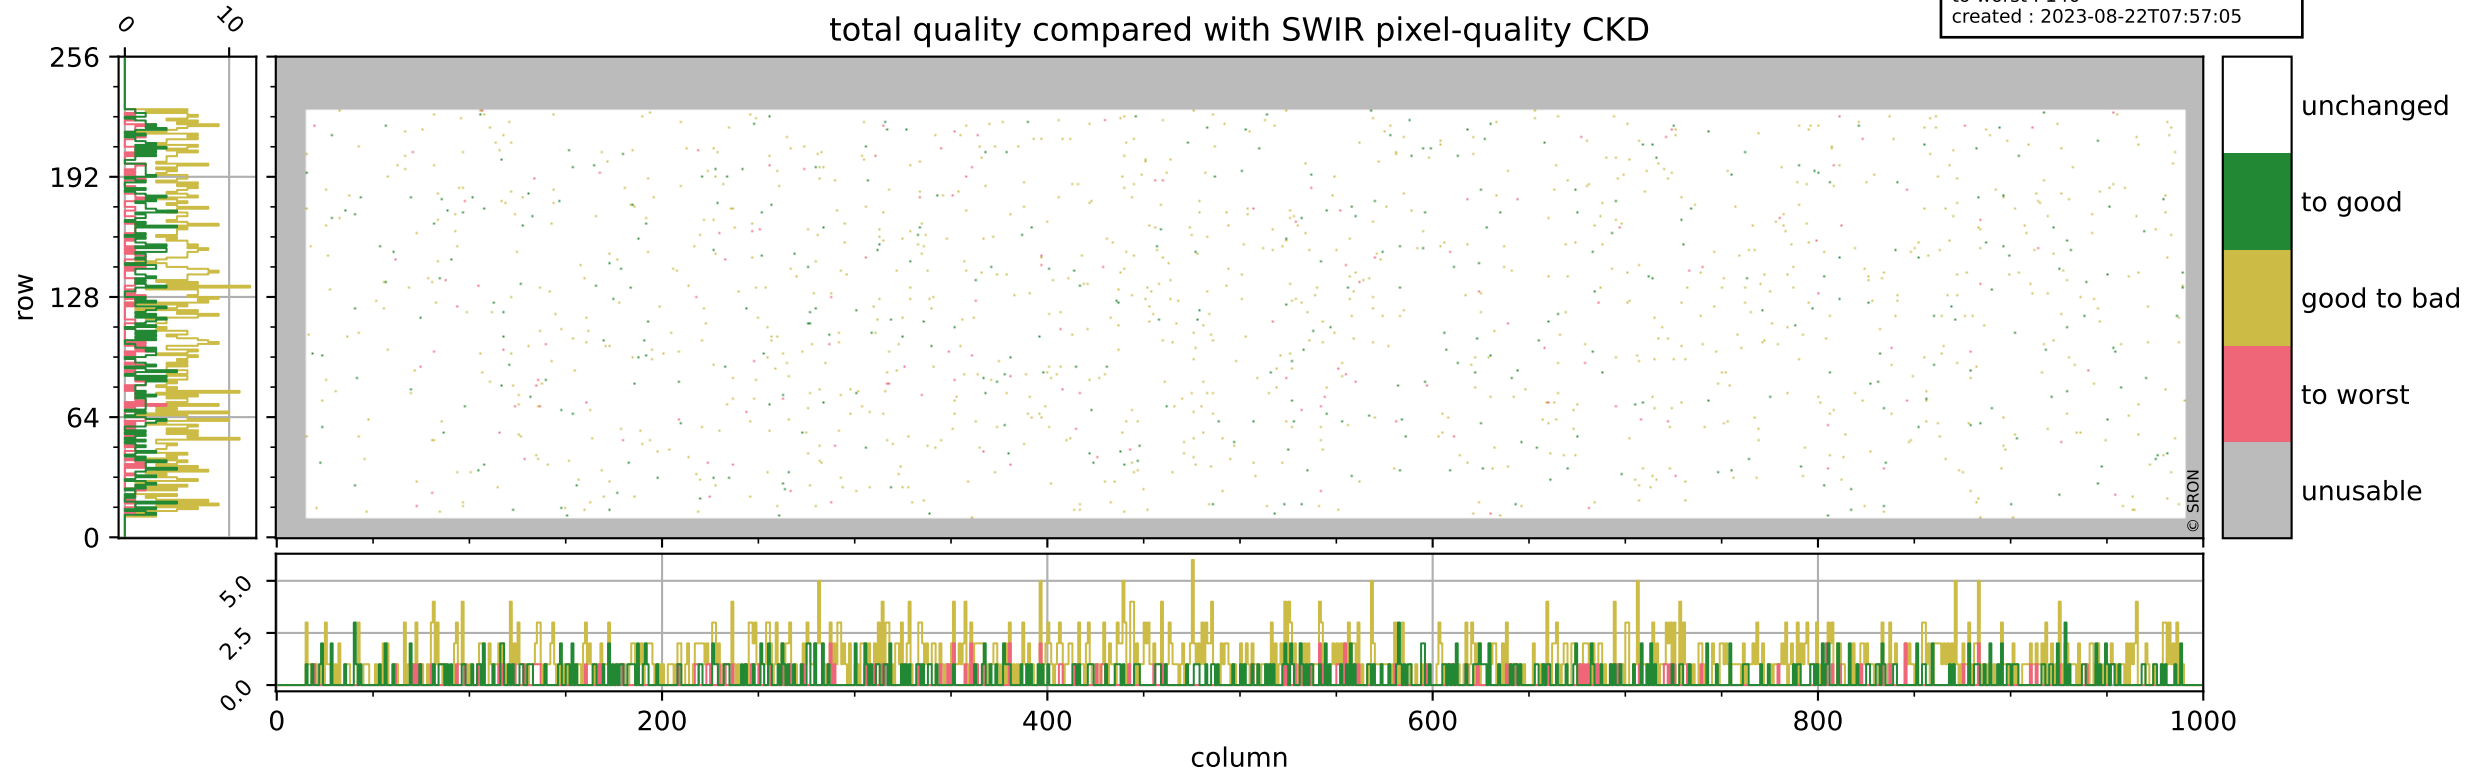

Tropomi SWIR pixel quality (official)

orbits : 19 in [8782, 8827]
coverage : 2019-06-24 / 2019-06-27
bad (quality < 0.8) : 286
worst (quality < 0.1) : 114
created : 2023-08-22T07:57:05

pixel-quality map (dark)

Tropomi SWIR pixel quality (official)

orbits : 19 in [8782, 8827]
coverage : 2019-06-24 / 2019-06-27
bad (quality < 0.8) : 2748
worst (quality < 0.1) : 274
created : 2023-08-22T07:57:05

pixel-quality map (noise average)

Tropomi SWIR pixel quality (official)

orbits : 19 in [8782, 8827]
coverage : 2019-06-24 / 2019-06-27
to good : 362
good to bad : 974
to worst : 140
created : 2023-08-22T07:57:05

total quality compared with SWIR pixel-quality CKD

Tropomi SWIR pixel quality (official)

orbits : 19 in [8782, 8827]
coverage : 2019-06-24 / 2019-06-27
created : 2023-08-22T07:57:06

Histograms of pixel-quality

Tropomi SWIR pixel quality (official) ground-tracks of Sentinel-5P