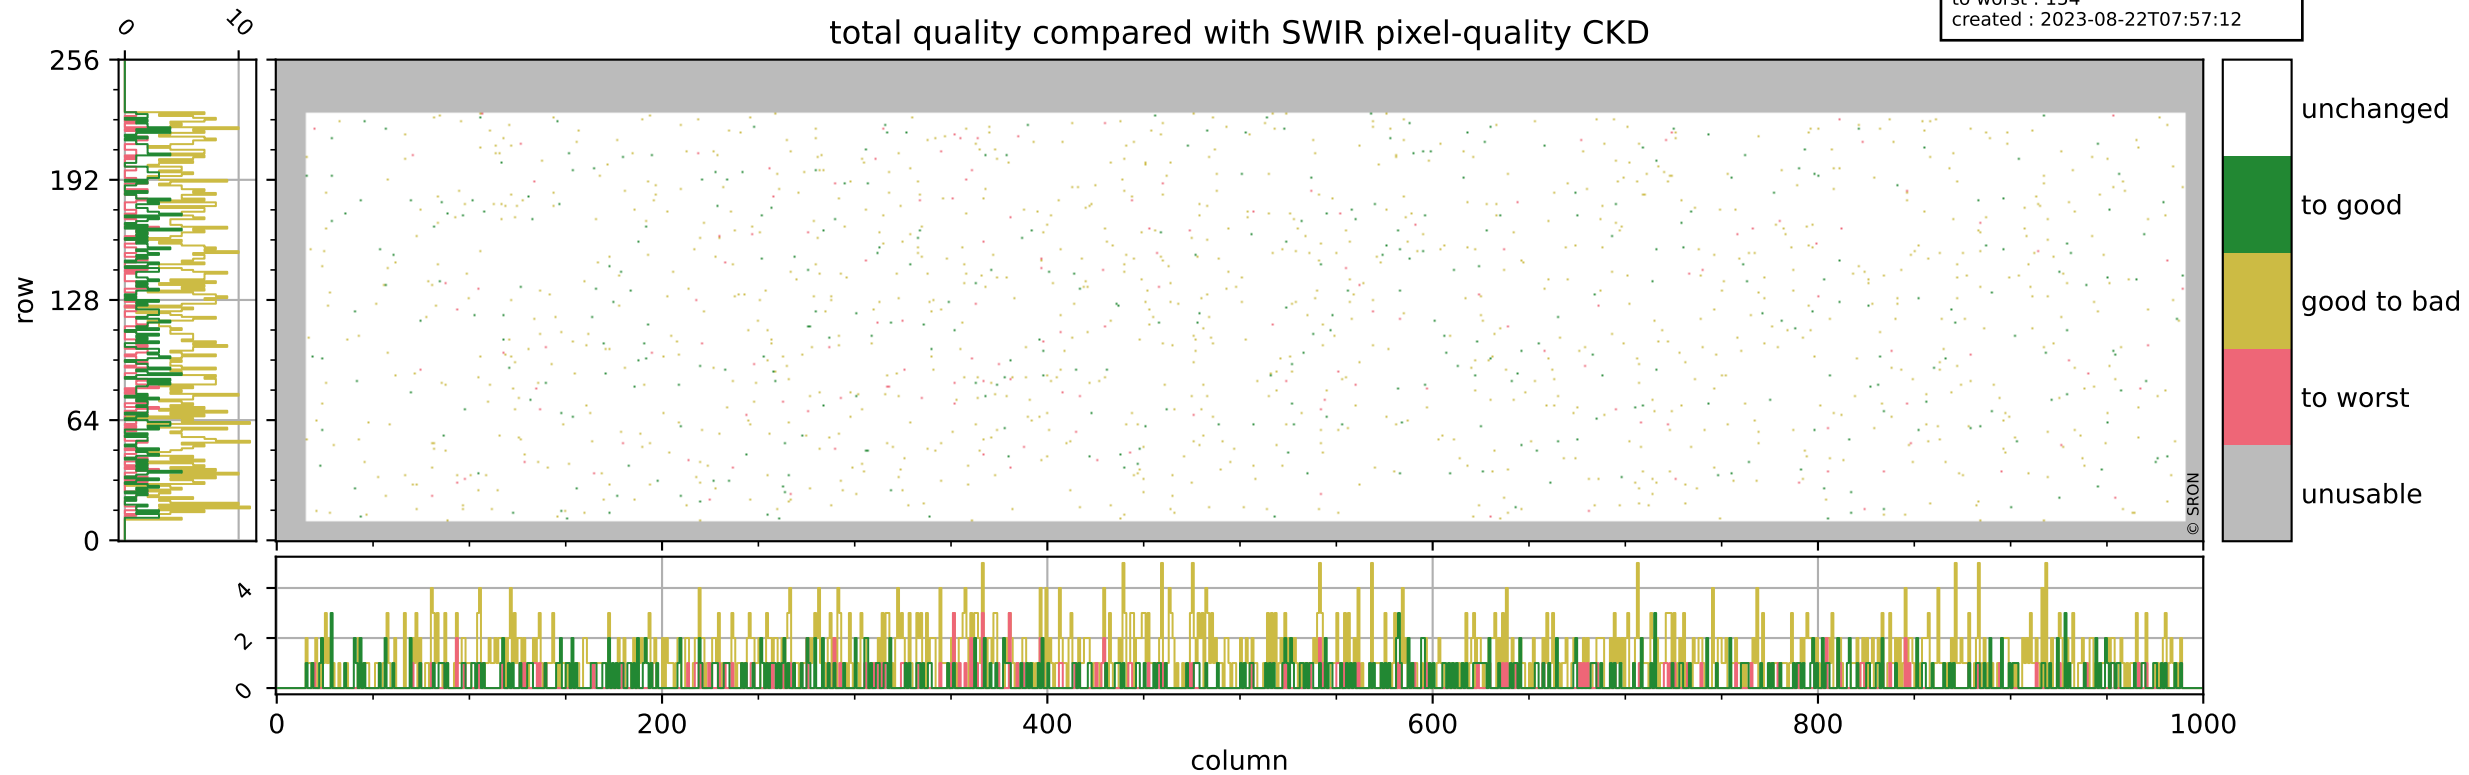

Tropomi SWIR pixel quality (official)

orbits : 19 in [8827, 8872]
coverage : 2019-06-27 / 2019-06-30
bad (quality < 0.8) : 289
worst (quality < 0.1) : 116
created : 2023-08-22T07:57:12

Tropomi SWIR pixel quality (official)

orbits : 19 in [8827, 8872]
coverage : 2019-06-27 / 2019-06-30
bad (quality < 0.8) : 2813
worst (quality < 0.1) : 284
created : 2023-08-22T07:57:12

pixel-quality map (noise average)

Tropomi SWIR pixel quality (official)

orbits : 19 in [8827, 8872]
coverage : 2019-06-27 / 2019-06-30
to good : 361
good to bad : 1023
to worst : 154
created : 2023-08-22T07:57:12

total quality compared with SWIR pixel-quality CKD

Tropomi SWIR pixel quality (official)

orbits : 19 in [8827, 8872]
coverage : 2019-06-27 / 2019-06-30
created : 2023-08-22T07:57:12

Histograms of pixel-quality

Tropomi SWIR pixel quality (official) ground-tracks of Sentinel-5P

orbits : 19 in [8827, 8872]
coverage : 2019-06-27 / 2019-06-30
created : 2023-08-22T07:57:13