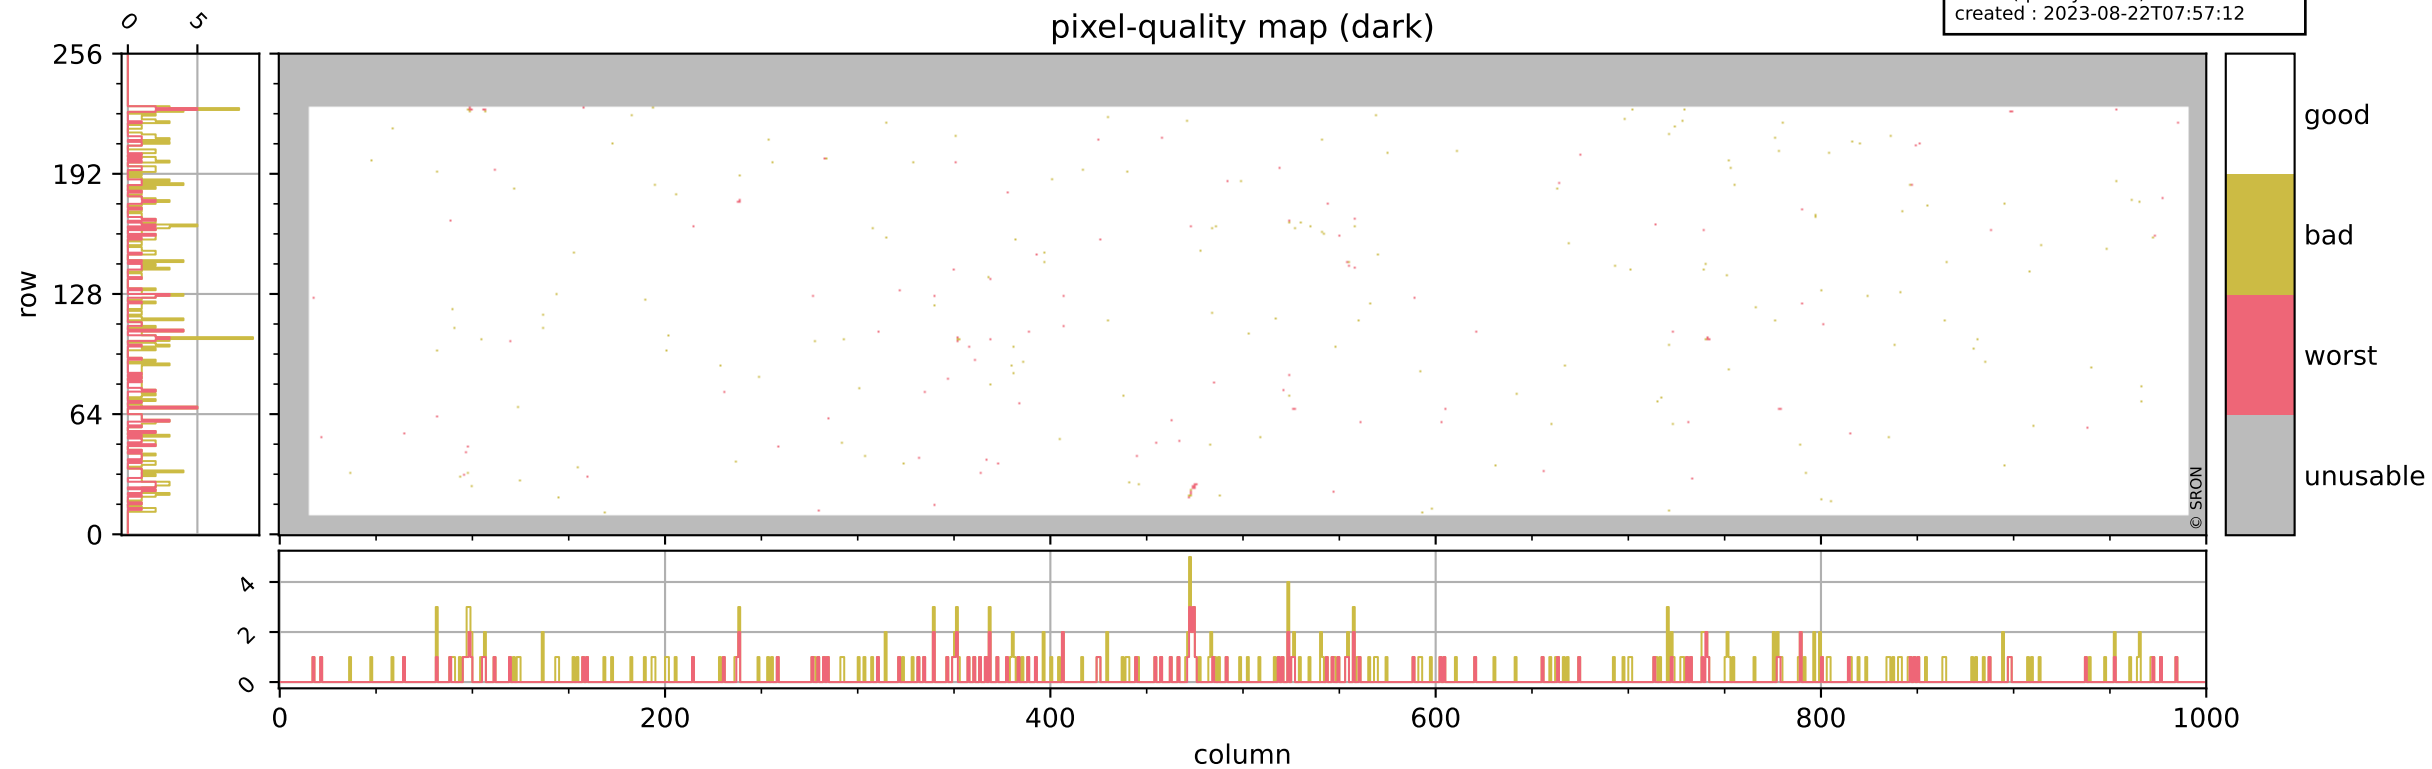

Tropomi SWIR pixel quality (official)

orbits : 19 in [8827, 8872]
coverage : 2019-06-27 / 2019-06-30
bad (quality < 0.8) : 3068
worst (quality < 0.1) : 363
created : 2023-08-22T07:57:11

pixel-quality map

Tropomi SWIR pixel quality (official)

orbits : 19 in [8827, 8872]
coverage : 2019-06-27 / 2019-06-30
bad (quality < 0.8) : 289
worst (quality < 0.1) : 116
created : 2023-08-22T07:57:12

Tropomi SWIR pixel quality (official)

orbits : 19 in [8827, 8872]
coverage : 2019-06-27 / 2019-06-30
bad (quality < 0.8) : 2813
worst (quality < 0.1) : 284
created : 2023-08-22T07:57:12

pixel-quality map (noise average)

Tropomi SWIR pixel quality (official)

orbits : 19 in [8827, 8872]
coverage : 2019-06-27 / 2019-06-30
created : 2023-08-22T07:57:12

Histograms of pixel-quality

Tropomi SWIR pixel quality (official) ground-tracks of Sentinel-5P

orbits : 19 in [8827, 8872]
coverage : 2019-06-27 / 2019-06-30
created : 2023-08-22T07:57:13