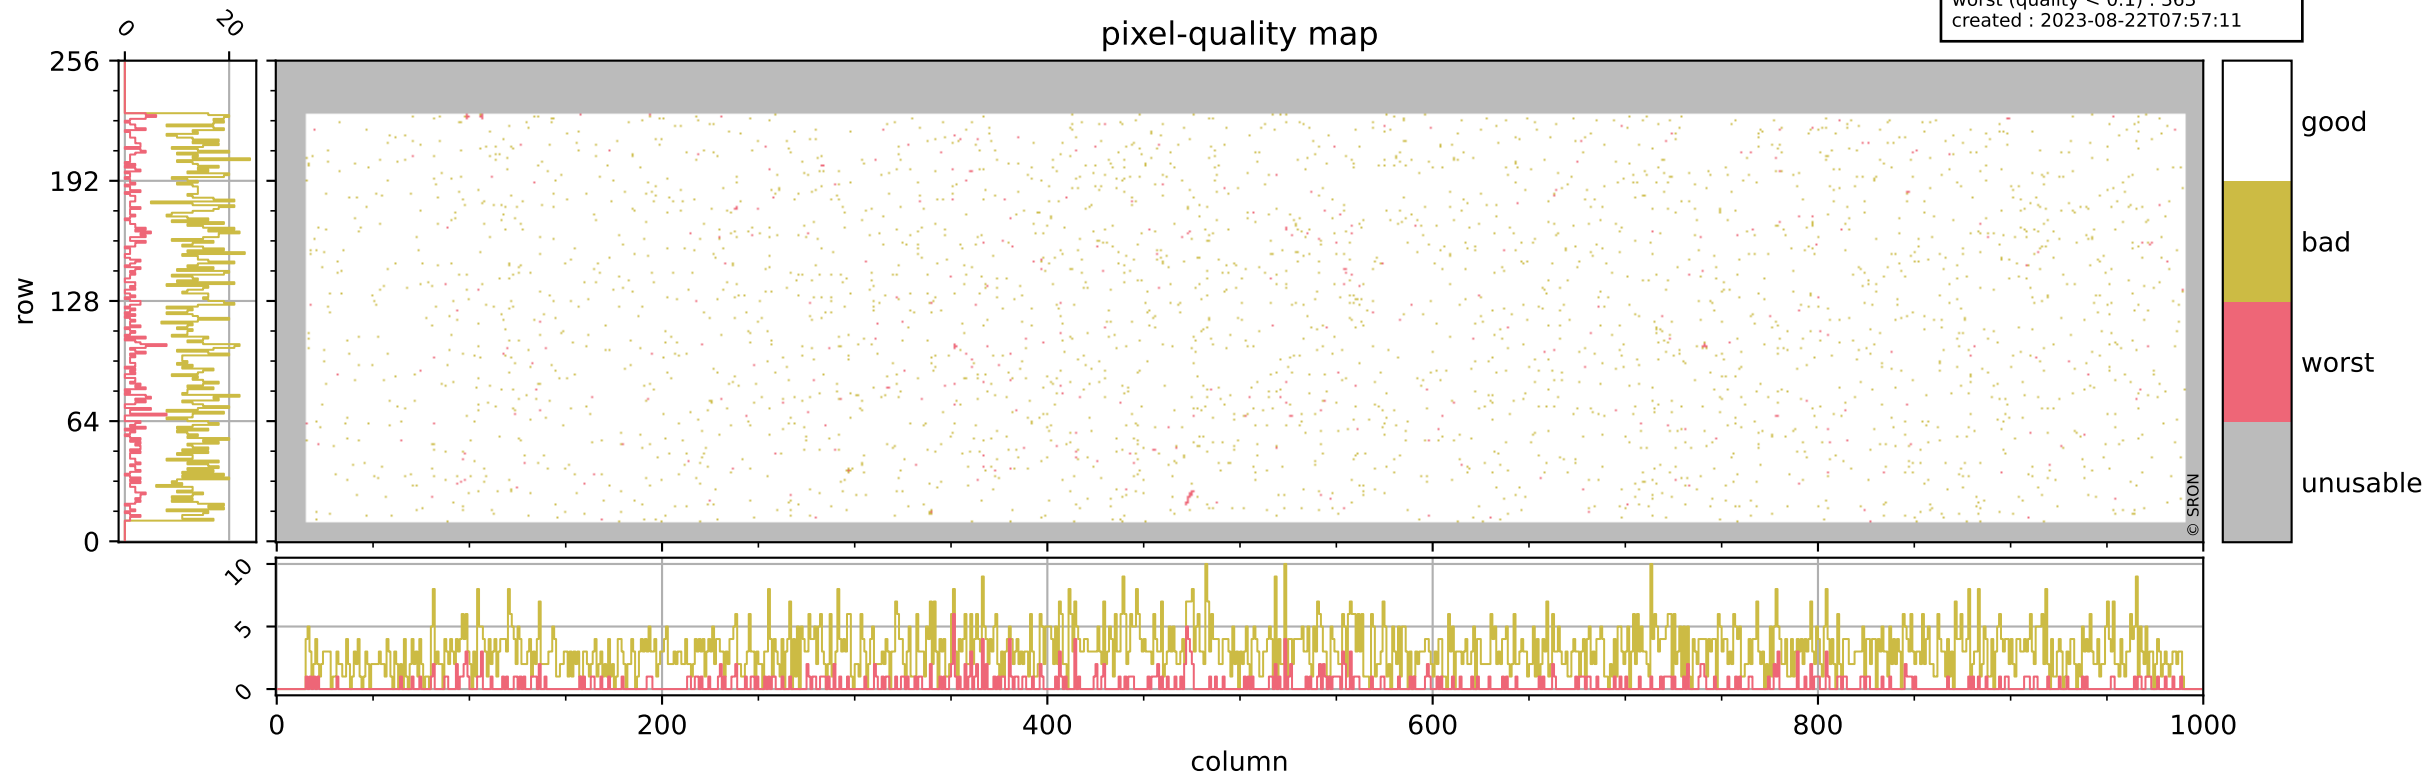

Tropomi SWIR pixel quality (official)

orbits : 19 in [8827, 8872]
coverage : 2019-06-27 / 2019-06-30
bad (quality < 0.8) : 3068
worst (quality < 0.1) : 363
created : 2023-08-22T07:57:11

pixel-quality map

Tropomi SWIR pixel quality (official)

orbits : 19 in [8827, 8872]
coverage : 2019-06-27 / 2019-06-30
bad (quality < 0.8) : 289
worst (quality < 0.1) : 116
created : 2023-08-22T07:57:12

Tropomi SWIR pixel quality (official)

orbits : 19 in [8827, 8872]
coverage : 2019-06-27 / 2019-06-30
bad (quality < 0.8) : 2813
worst (quality < 0.1) : 284
created : 2023-08-22T07:57:12

pixel-quality map (noise average)

Tropomi SWIR pixel quality (official)

orbits : 19 in [8827, 8872]
coverage : 2019-06-27 / 2019-06-30
created : 2023-08-22T07:57:12

Histograms of pixel-quality

Tropomi SWIR pixel quality (official) ground-tracks of Sentinel-5P

orbits : 19 in [8827, 8872]
coverage : 2019-06-27 / 2019-06-30
created : 2023-08-22T07:57:13