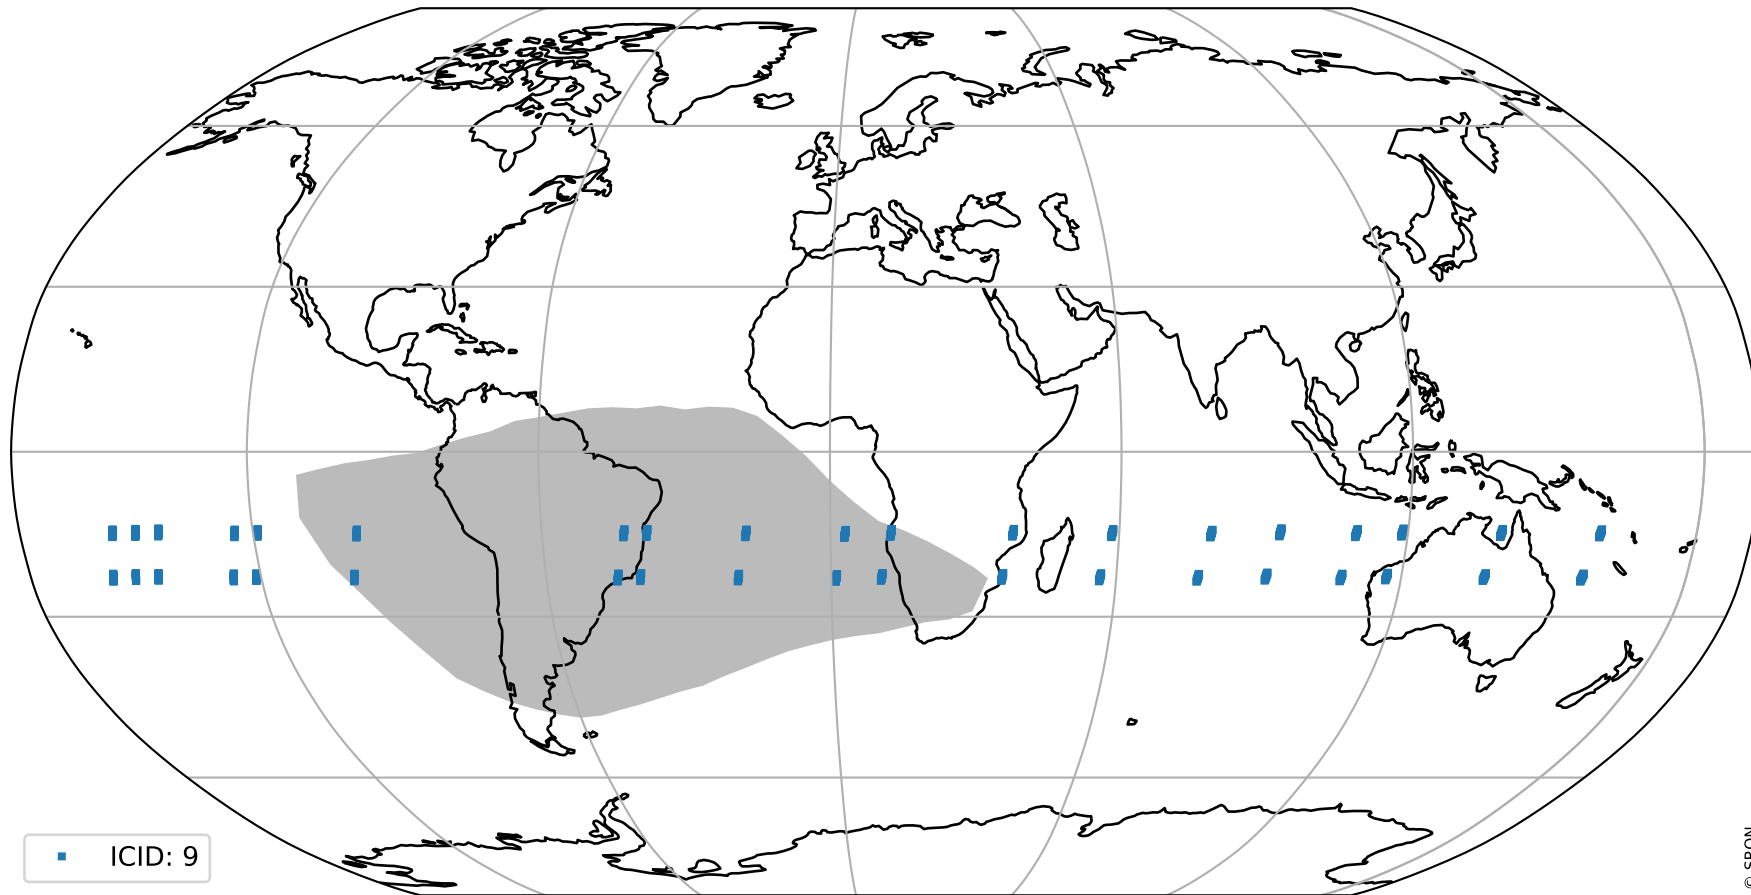

orbits : 19 in [8827, 8872]
coverage : 2019-06-27 / 2019-06-30
bad (quality < 0.8) : 2813
worst (quality < 0.1) : 284
created : 2023-08-22T07:57:12

pixel-quality map (noise average)

Tropomi SWIR pixel quality (official)

orbits : 19 in [8827, 8872]
coverage : 2019-06-27 / 2019-06-30
to good : 361
good to bad : 1023
to worst : 154
created : 2023-08-22T07:57:12

total quality compared with SWIR pixel-quality CKD

Tropomi SWIR pixel quality (official)

orbits : 19 in [8827, 8872]
coverage : 2019-06-27 / 2019-06-30
created : 2023-08-22T07:57:12

Histograms of pixel-quality

Tropomi SWIR pixel quality (official) ground-tracks of Sentinel-5P

orbits : 19 in [8827, 8872]
coverage : 2019-06-27 / 2019-06-30
created : 2023-08-22T07:57:13

Tropomi SWIR pixel quality (official)

orbits : [2827, 8872]
coverage : 2018-04-30 / 2019-06-30
created : 2023-08-22T07:57:13

trend of pixel quality & temperatures