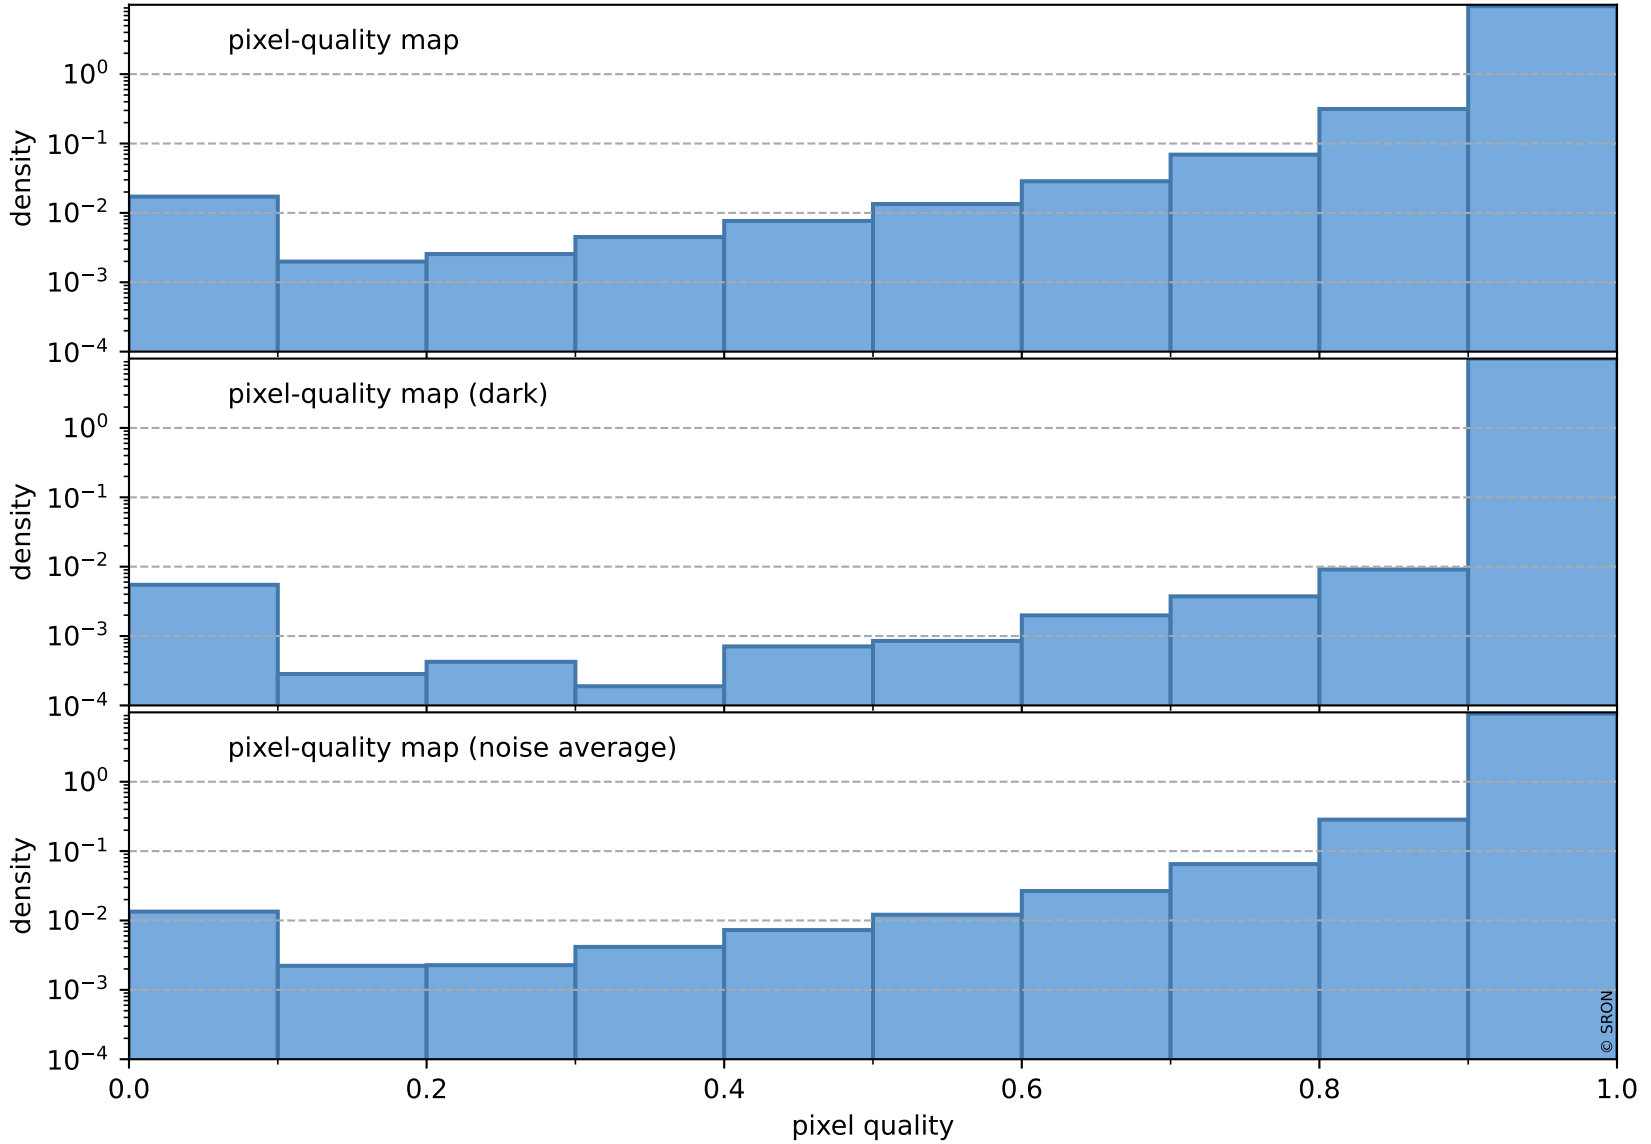

orbits : 19 in [8827, 8872]
coverage : 2019-06-27 / 2019-06-30
bad (quality < 0.8) : 2813
worst (quality < 0.1) : 284
created : 2023-08-22T07:57:12

pixel-quality map (noise average)

Tropomi SWIR pixel quality (official)

orbits : 19 in [8827, 8872]
coverage : 2019-06-27 / 2019-06-30
to good : 361
good to bad : 1023
to worst : 154
created : 2023-08-22T07:57:12

total quality compared with SWIR pixel-quality CKD

Tropomi SWIR pixel quality (official)

orbits : 19 in [8827, 8872]
coverage : 2019-06-27 / 2019-06-30
created : 2023-08-22T07:57:12

Histograms of pixel-quality

Tropomi SWIR pixel quality (official) ground-tracks of Sentinel-5P

orbits : 19 in [8827, 8872]
coverage : 2019-06-27 / 2019-06-30
created : 2023-08-22T07:57:13

Tropomi SWIR pixel quality (official)

orbits : [2827, 8872]
coverage : 2018-04-30 / 2019-06-30
created : 2023-08-22T07:57:13

trend of pixel quality & temperatures