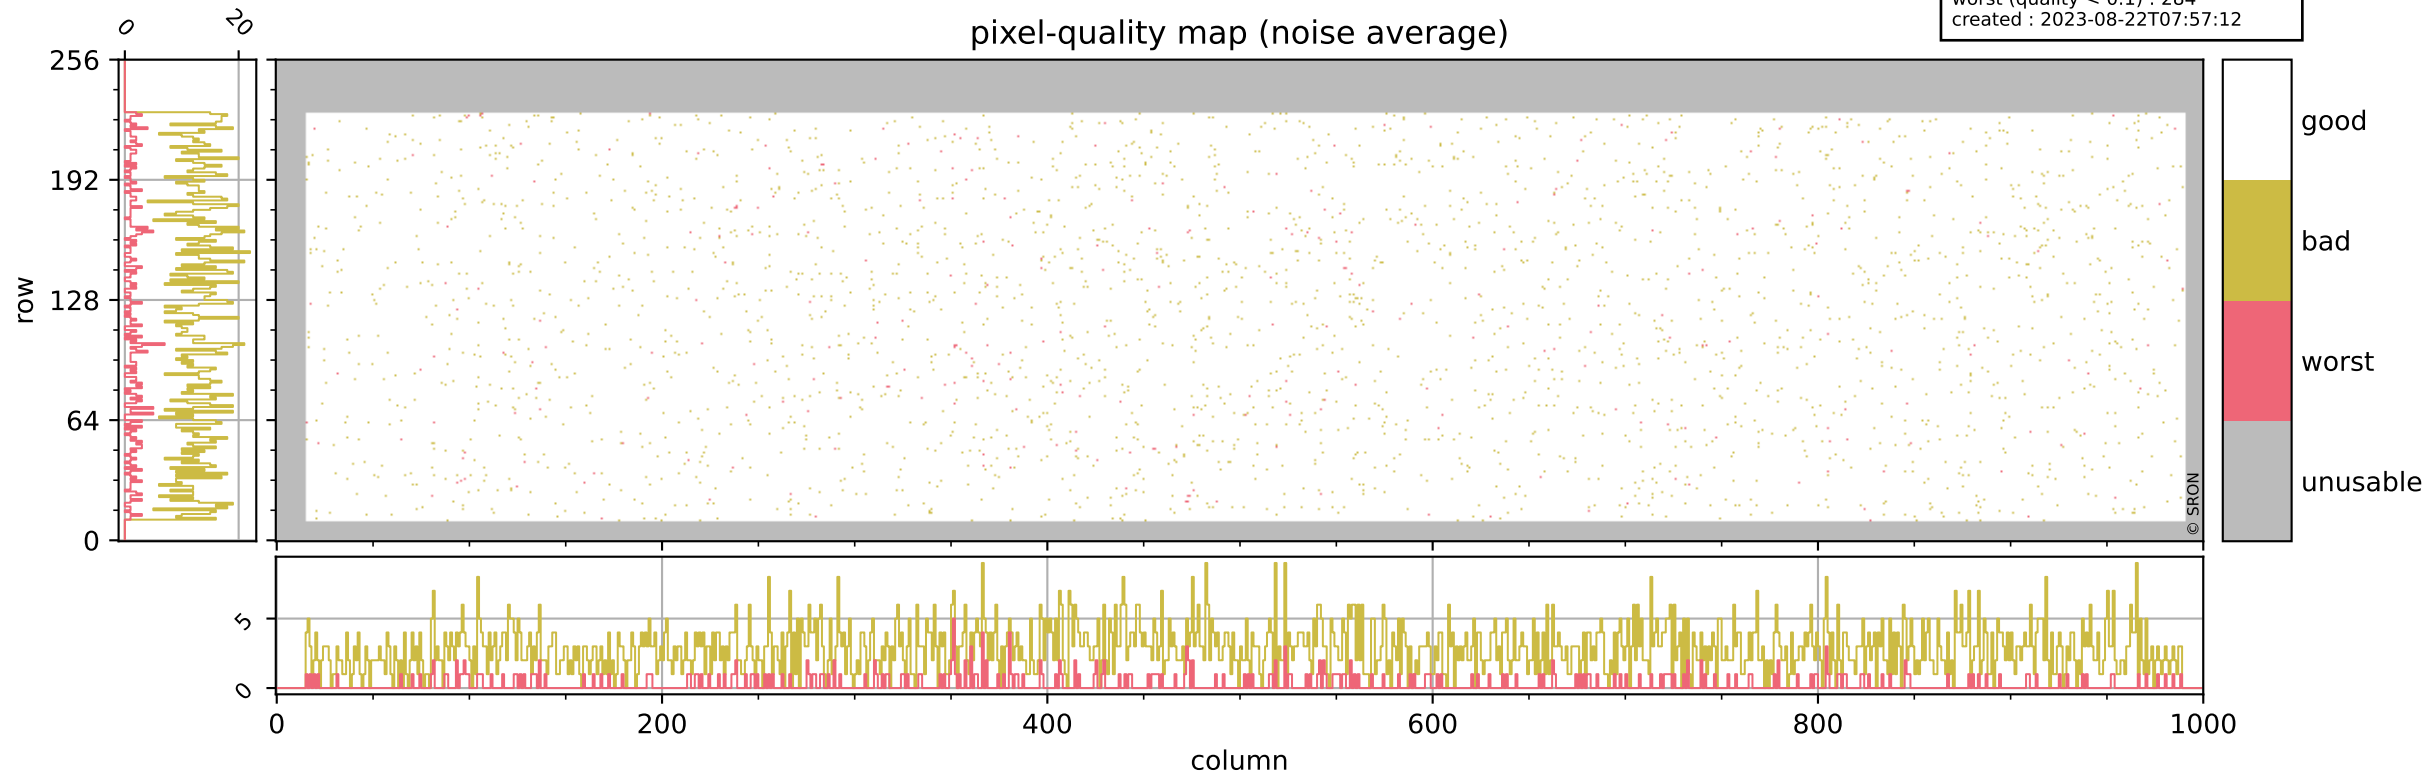

Tropomi SWIR pixel quality (official)

orbits : 19 in [8827, 8872]
coverage : 2019-06-27 / 2019-06-30
bad (quality < 0.8) : 289
worst (quality < 0.1) : 116
created : 2023-08-22T07:57:12

Tropomi SWIR pixel quality (official)

orbits : 19 in [8827, 8872]
coverage : 2019-06-27 / 2019-06-30
bad (quality < 0.8) : 2813
worst (quality < 0.1) : 284
created : 2023-08-22T07:57:12

pixel-quality map (noise average)

Tropomi SWIR pixel quality (official)

orbits : 19 in [8827, 8872]
coverage : 2019-06-27 / 2019-06-30
to good : 361
good to bad : 1023
to worst : 154
created : 2023-08-22T07:57:12

total quality compared with SWIR pixel-quality CKD

Tropomi SWIR pixel quality (official)

orbits : 19 in [8827, 8872]
coverage : 2019-06-27 / 2019-06-30
created : 2023-08-22T07:57:12

Histograms of pixel-quality

Tropomi SWIR pixel quality (official) ground-tracks of Sentinel-5P

orbits : 19 in [8827, 8872]
coverage : 2019-06-27 / 2019-06-30
created : 2023-08-22T07:57:13