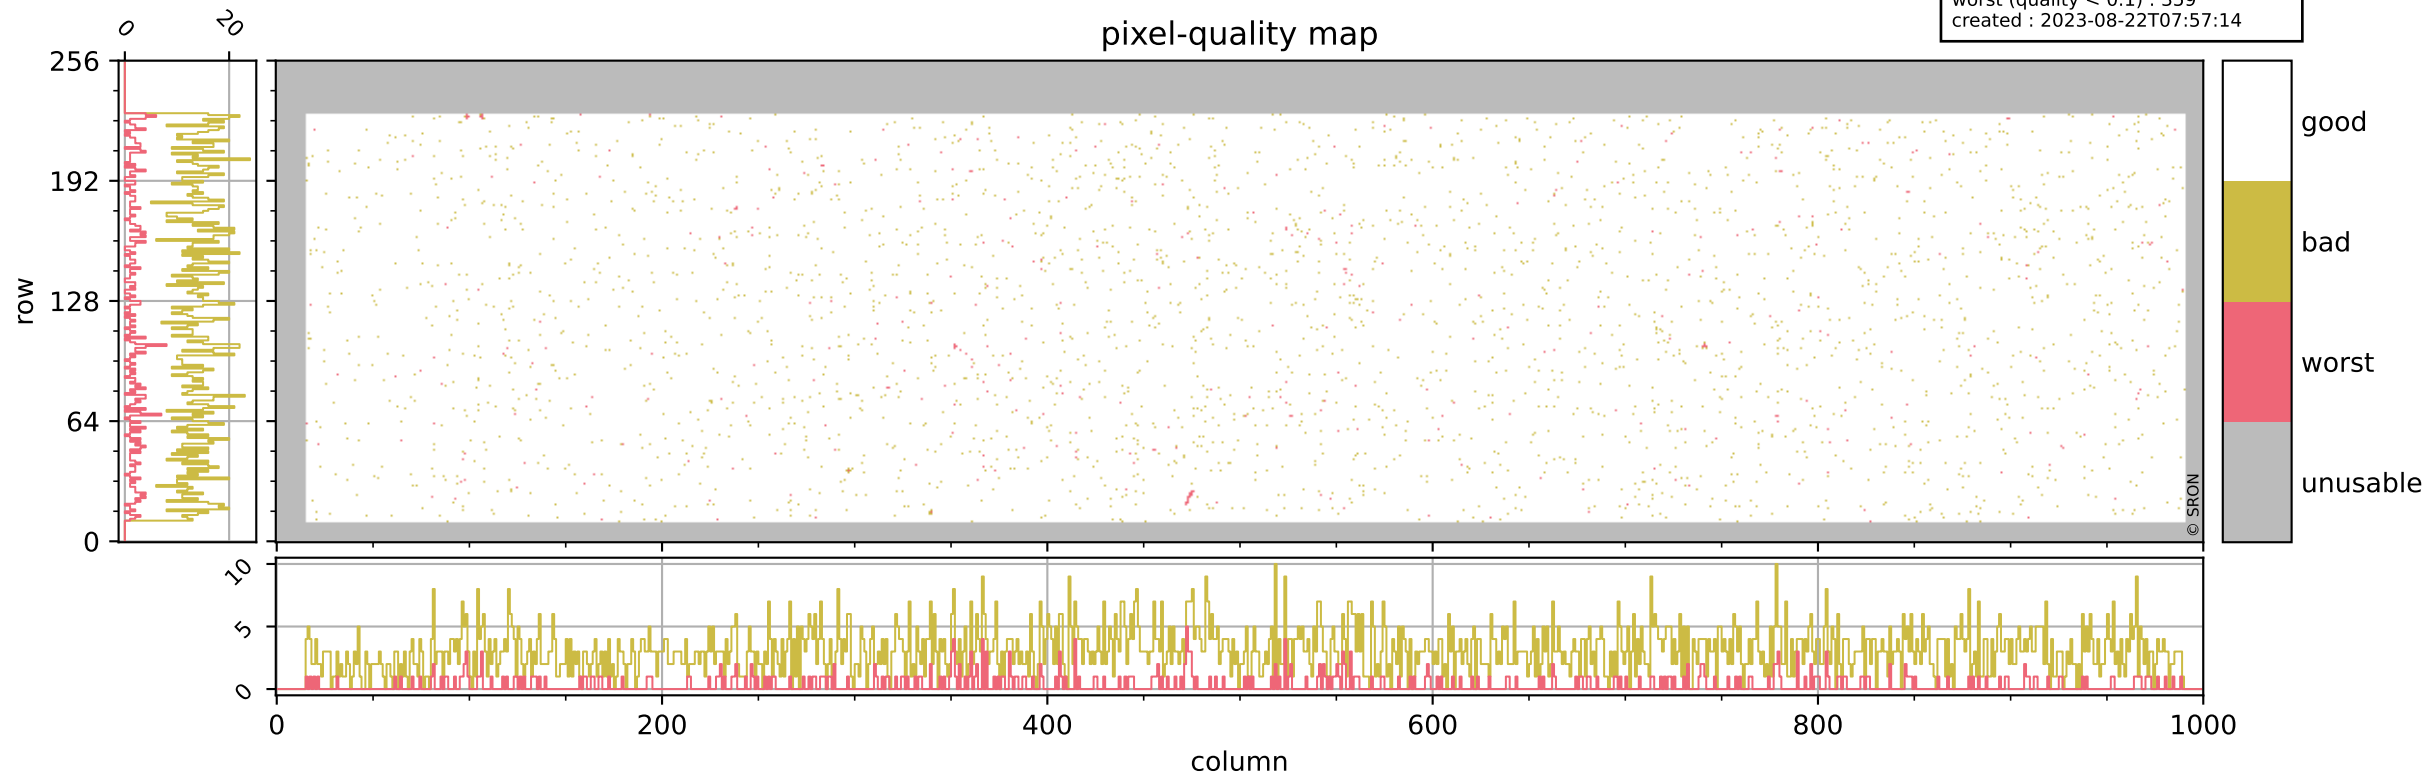

Tropomi SWIR pixel quality (official)

orbits : 20 in [8842, 8887]
coverage : 2019-06-28 / 2019-07-01
bad (quality < 0.8) : 3043
worst (quality < 0.1) : 359
created : 2023-08-22T07:57:14

pixel-quality map

Tropomi SWIR pixel quality (official)

orbits : 20 in [8842, 8887]
coverage : 2019-06-28 / 2019-07-01
bad (quality < 0.8) : 291
worst (quality < 0.1) : 116
created : 2023-08-22T07:57:14

Tropomi SWIR pixel quality (official)

orbits : 20 in [8842, 8887]
coverage : 2019-06-28 / 2019-07-01
bad (quality < 0.8) : 2789
worst (quality < 0.1) : 284
created : 2023-08-22T07:57:14

pixel-quality map (noise average)

Tropomi SWIR pixel quality (official)

orbits : 20 in [8842, 8887]
coverage : 2019-06-28 / 2019-07-01
created : 2023-08-22T07:57:15

Histograms of pixel-quality

Tropomi SWIR pixel quality (official) ground-tracks of Sentinel-5P

orbits : 20 in [8842, 8887]
coverage : 2019-06-28 / 2019-07-01
created : 2023-08-22T07:57:15