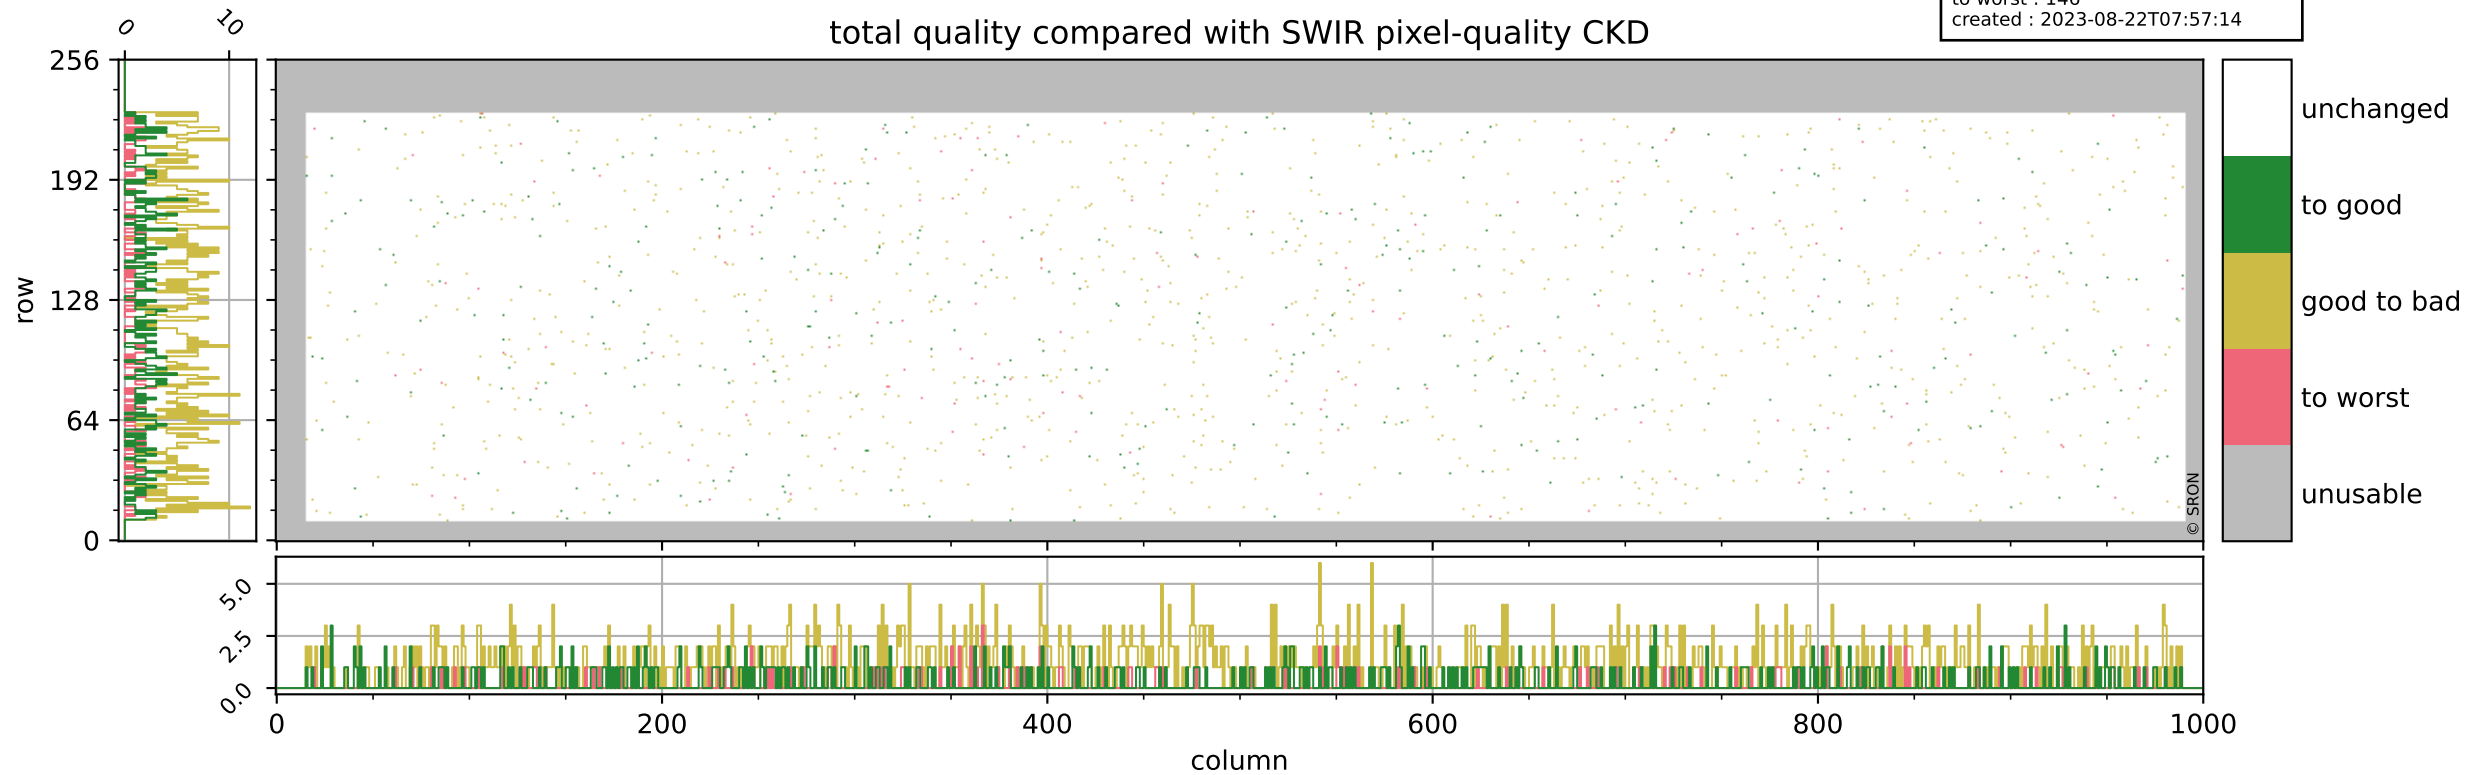

Tropomi SWIR pixel quality (official)

orbits : 20 in [8842, 8887]
coverage : 2019-06-28 / 2019-07-01
bad (quality < 0.8) : 291
worst (quality < 0.1) : 116
created : 2023-08-22T07:57:14

Tropomi SWIR pixel quality (official)

orbits : 20 in [8842, 8887]
coverage : 2019-06-28 / 2019-07-01
bad (quality < 0.8) : 2789
worst (quality < 0.1) : 284
created : 2023-08-22T07:57:14

pixel-quality map (noise average)

Tropomi SWIR pixel quality (official)

orbits : 20 in [8842, 8887]
coverage : 2019-06-28 / 2019-07-01
to good : 365
good to bad : 1010
to worst : 146
created : 2023-08-22T07:57:14

total quality compared with SWIR pixel-quality CKD

Tropomi SWIR pixel quality (official)

orbits : 20 in [8842, 8887]
coverage : 2019-06-28 / 2019-07-01
created : 2023-08-22T07:57:15

Histograms of pixel-quality

Tropomi SWIR pixel quality (official) ground-tracks of Sentinel-5P

orbits : 20 in [8842, 8887]
coverage : 2019-06-28 / 2019-07-01
created : 2023-08-22T07:57:15