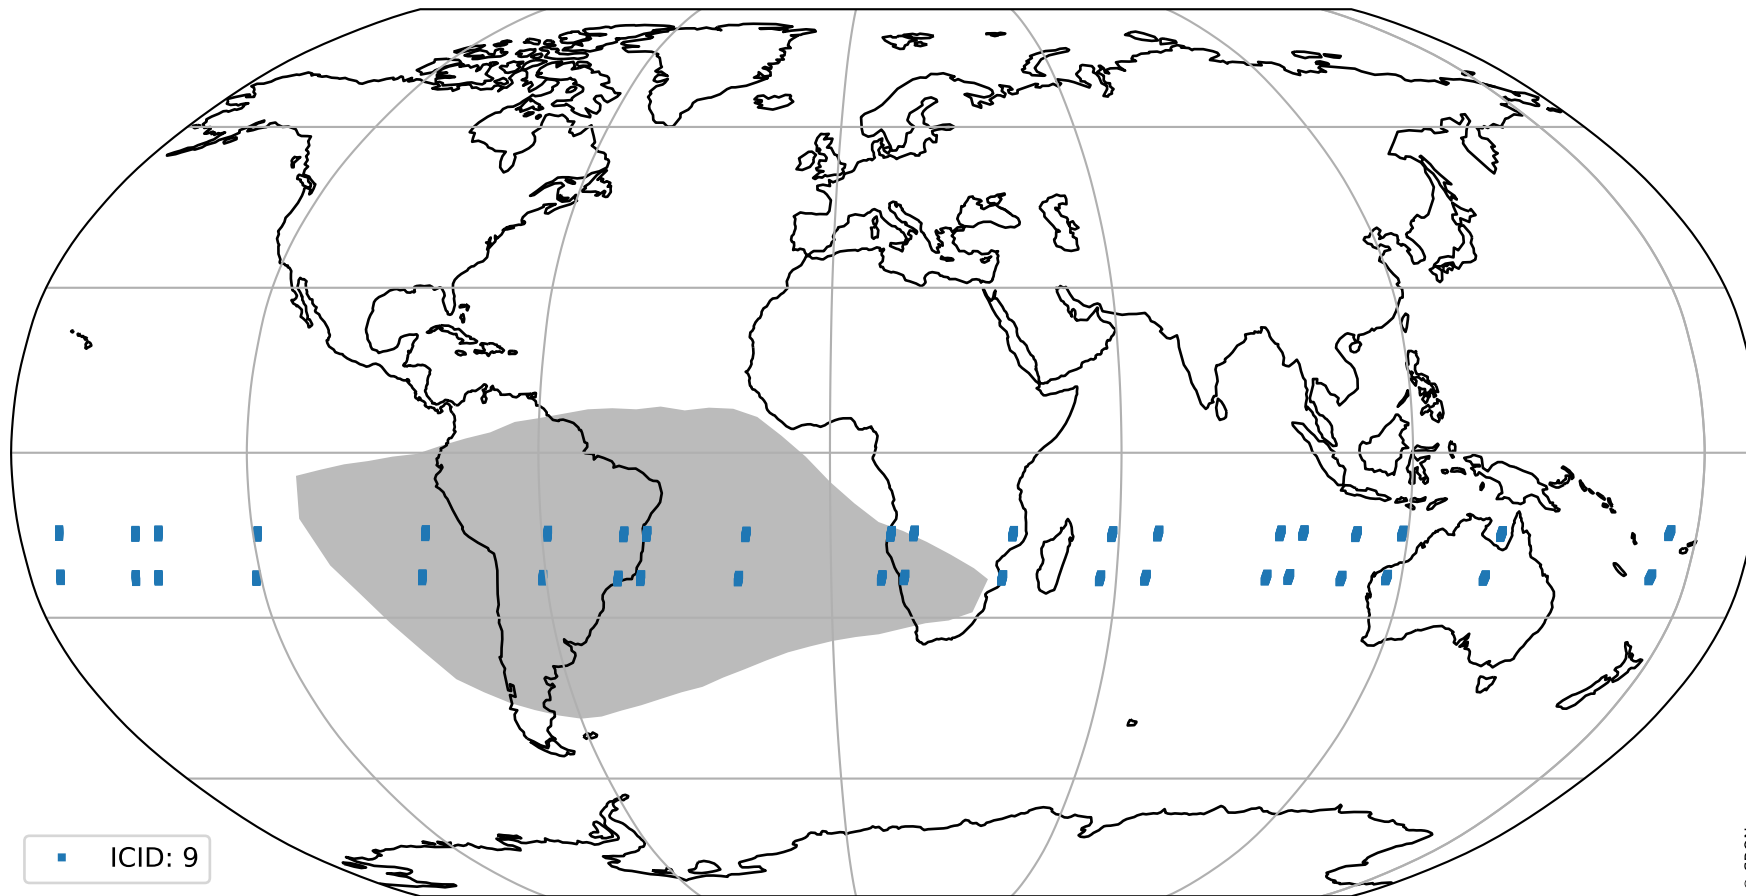

orbits : 20 in [8842, 8887]
coverage : 2019-06-28 / 2019-07-01
bad (quality < 0.8) : 2789
worst (quality < 0.1) : 284
created : 2023-08-22T07:57:14

pixel-quality map (noise average)

Tropomi SWIR pixel quality (official)

orbits : 20 in [8842, 8887]
coverage : 2019-06-28 / 2019-07-01
to good : 365
good to bad : 1010
to worst : 146
created : 2023-08-22T07:57:14

total quality compared with SWIR pixel-quality CKD

Tropomi SWIR pixel quality (official)

orbits : 20 in [8842, 8887]
coverage : 2019-06-28 / 2019-07-01
created : 2023-08-22T07:57:15

Histograms of pixel-quality

Tropomi SWIR pixel quality (official) ground-tracks of Sentinel-5P

orbits : 20 in [8842, 8887]
coverage : 2019-06-28 / 2019-07-01
created : 2023-08-22T07:57:15

Tropomi SWIR pixel quality (official)

orbits : [2827, 8887]
coverage : 2018-04-30 / 2019-07-01
created : 2023-08-22T07:57:15

trend of pixel quality & temperatures