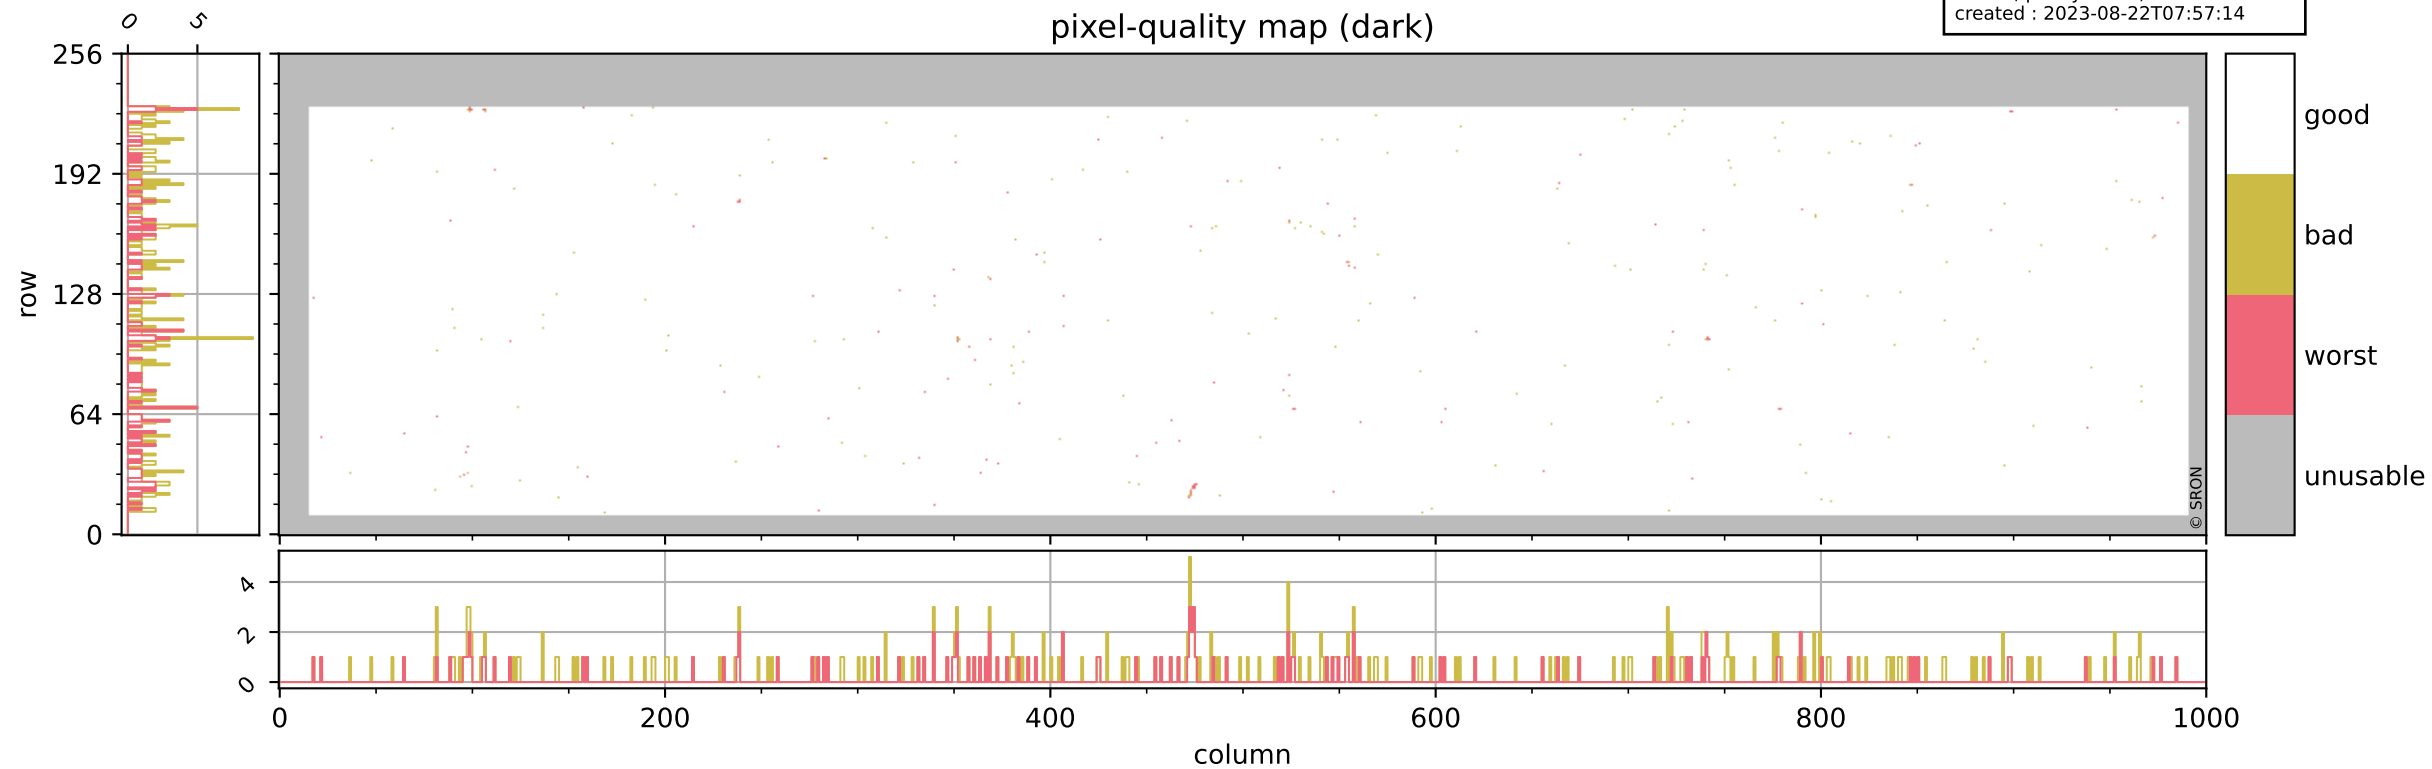

Tropomi SWIR pixel quality (official)

orbits : 20 in [8842, 8887]
coverage : 2019-06-28 / 2019-07-01
bad (quality < 0.8) : 3043
worst (quality < 0.1) : 359
created : 2023-08-22T07:57:14

pixel-quality map

Tropomi SWIR pixel quality (official)

orbits : 20 in [8842, 8887]
coverage : 2019-06-28 / 2019-07-01
bad (quality < 0.8) : 291
worst (quality < 0.1) : 116
created : 2023-08-22T07:57:14

Tropomi SWIR pixel quality (official)

orbits : 20 in [8842, 8887]
coverage : 2019-06-28 / 2019-07-01
bad (quality < 0.8) : 2789
worst (quality < 0.1) : 284
created : 2023-08-22T07:57:14

pixel-quality map (noise average)

Tropomi SWIR pixel quality (official)

orbits : 20 in [8842, 8887]
coverage : 2019-06-28 / 2019-07-01
created : 2023-08-22T07:57:15

Histograms of pixel-quality

Tropomi SWIR pixel quality (official) ground-tracks of Sentinel-5P

orbits : 20 in [8842, 8887]
coverage : 2019-06-28 / 2019-07-01
created : 2023-08-22T07:57:15