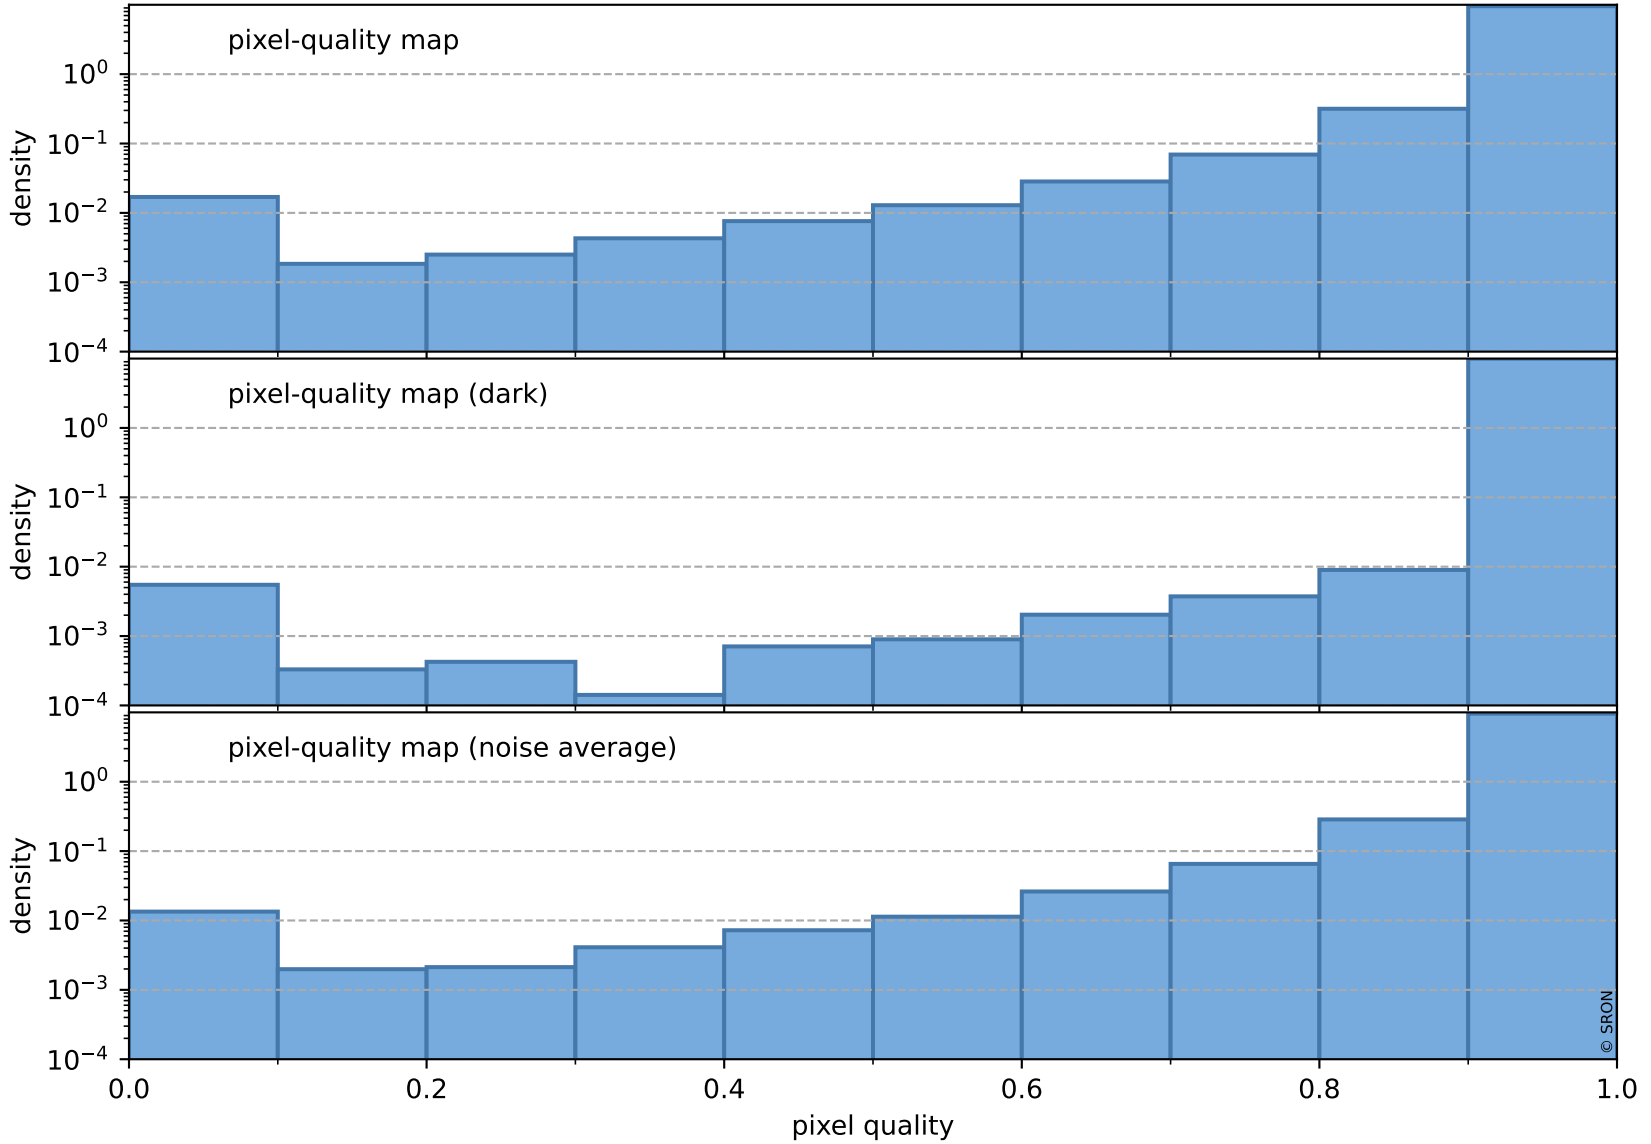

orbits : 20 in [8842, 8887]
coverage : 2019-06-28 / 2019-07-01
bad (quality < 0.8) : 2789
worst (quality < 0.1) : 284
created : 2023-08-22T07:57:14

pixel-quality map (noise average)

Tropomi SWIR pixel quality (official)

orbits : 20 in [8842, 8887]
coverage : 2019-06-28 / 2019-07-01
to good : 365
good to bad : 1010
to worst : 146
created : 2023-08-22T07:57:14

total quality compared with SWIR pixel-quality CKD

Tropomi SWIR pixel quality (official)

orbits : 20 in [8842, 8887]
coverage : 2019-06-28 / 2019-07-01
created : 2023-08-22T07:57:15

Histograms of pixel-quality

Tropomi SWIR pixel quality (official) ground-tracks of Sentinel-5P

orbits : 20 in [8842, 8887]
coverage : 2019-06-28 / 2019-07-01
created : 2023-08-22T07:57:15

Tropomi SWIR pixel quality (official)

orbits : [2827, 8887]
coverage : 2018-04-30 / 2019-07-01
created : 2023-08-22T07:57:15

trend of pixel quality & temperatures