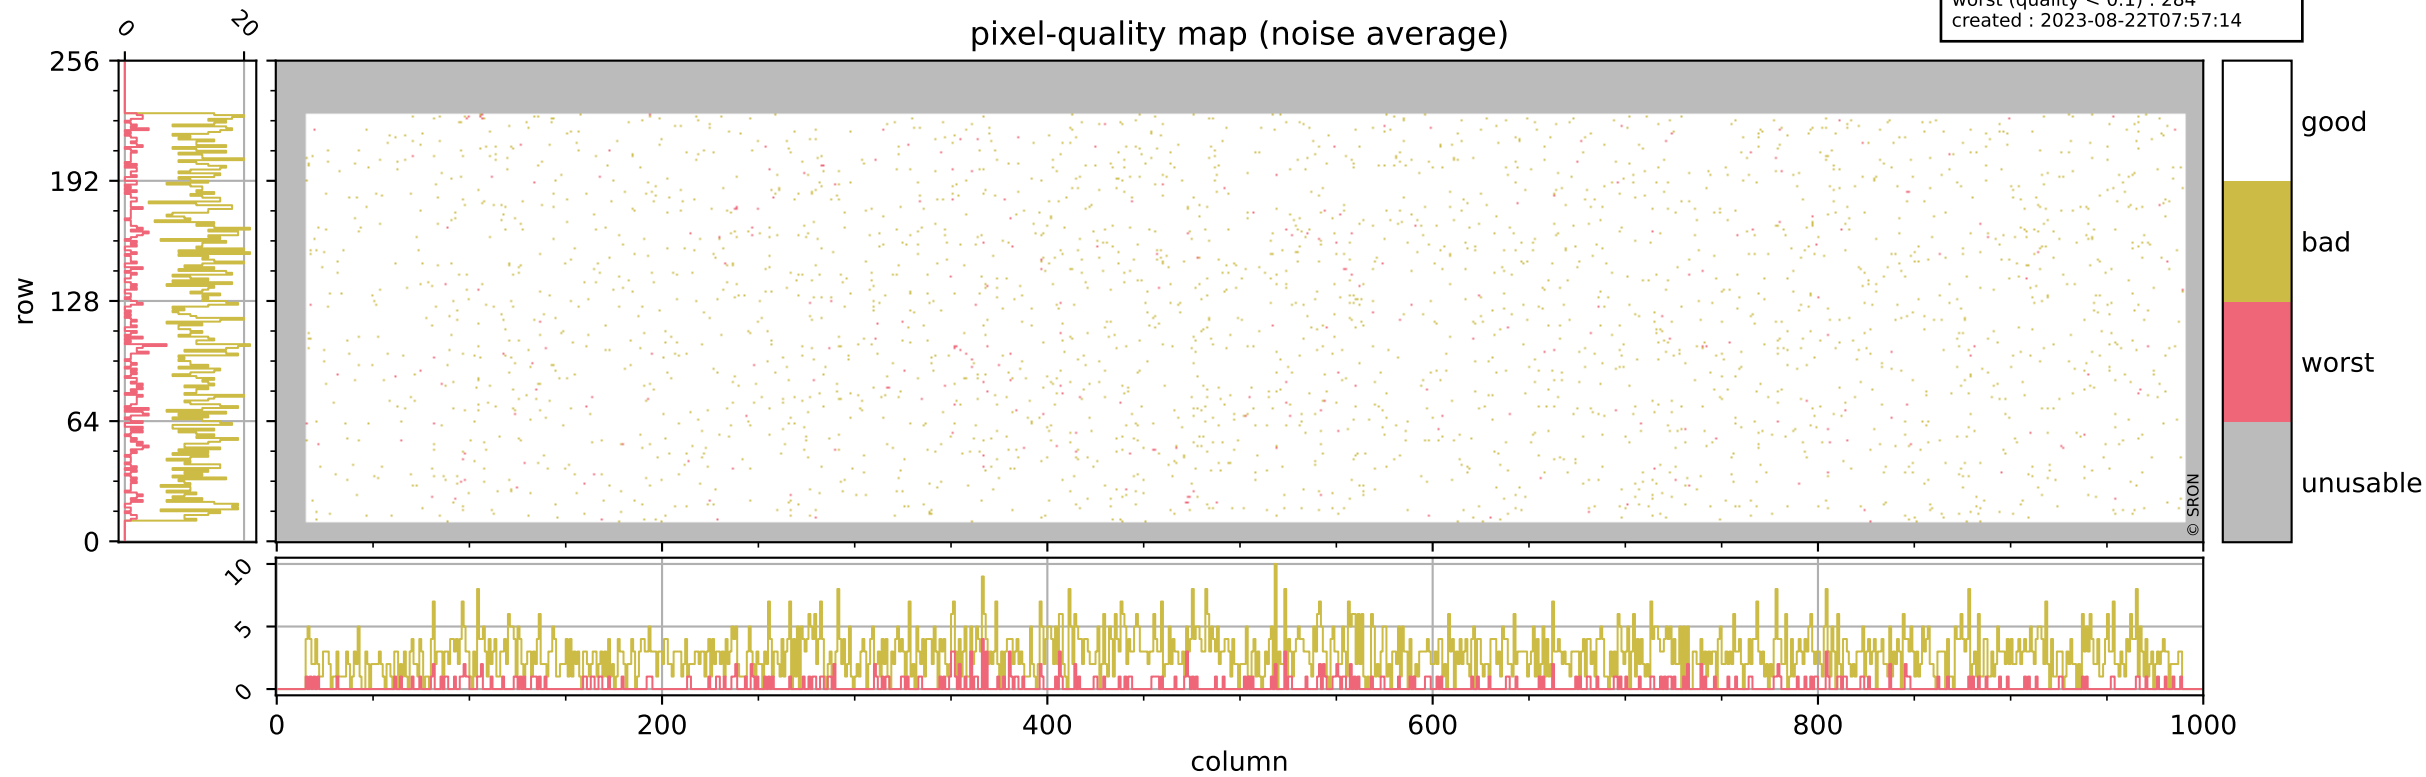

Tropomi SWIR pixel quality (official)

orbits : 20 in [8842, 8887]
coverage : 2019-06-28 / 2019-07-01
bad (quality < 0.8) : 291
worst (quality < 0.1) : 116
created : 2023-08-22T07:57:14

Tropomi SWIR pixel quality (official)

orbits : 20 in [8842, 8887]
coverage : 2019-06-28 / 2019-07-01
bad (quality < 0.8) : 2789
worst (quality < 0.1) : 284
created : 2023-08-22T07:57:14

pixel-quality map (noise average)

Tropomi SWIR pixel quality (official)

orbits : 20 in [8842, 8887]
coverage : 2019-06-28 / 2019-07-01
to good : 365
good to bad : 1010
to worst : 146
created : 2023-08-22T07:57:14

total quality compared with SWIR pixel-quality CKD

Tropomi SWIR pixel quality (official)

orbits : 20 in [8842, 8887]
coverage : 2019-06-28 / 2019-07-01
created : 2023-08-22T07:57:15

Histograms of pixel-quality

Tropomi SWIR pixel quality (official) ground-tracks of Sentinel-5P

orbits : 20 in [8842, 8887]
coverage : 2019-06-28 / 2019-07-01
created : 2023-08-22T07:57:15