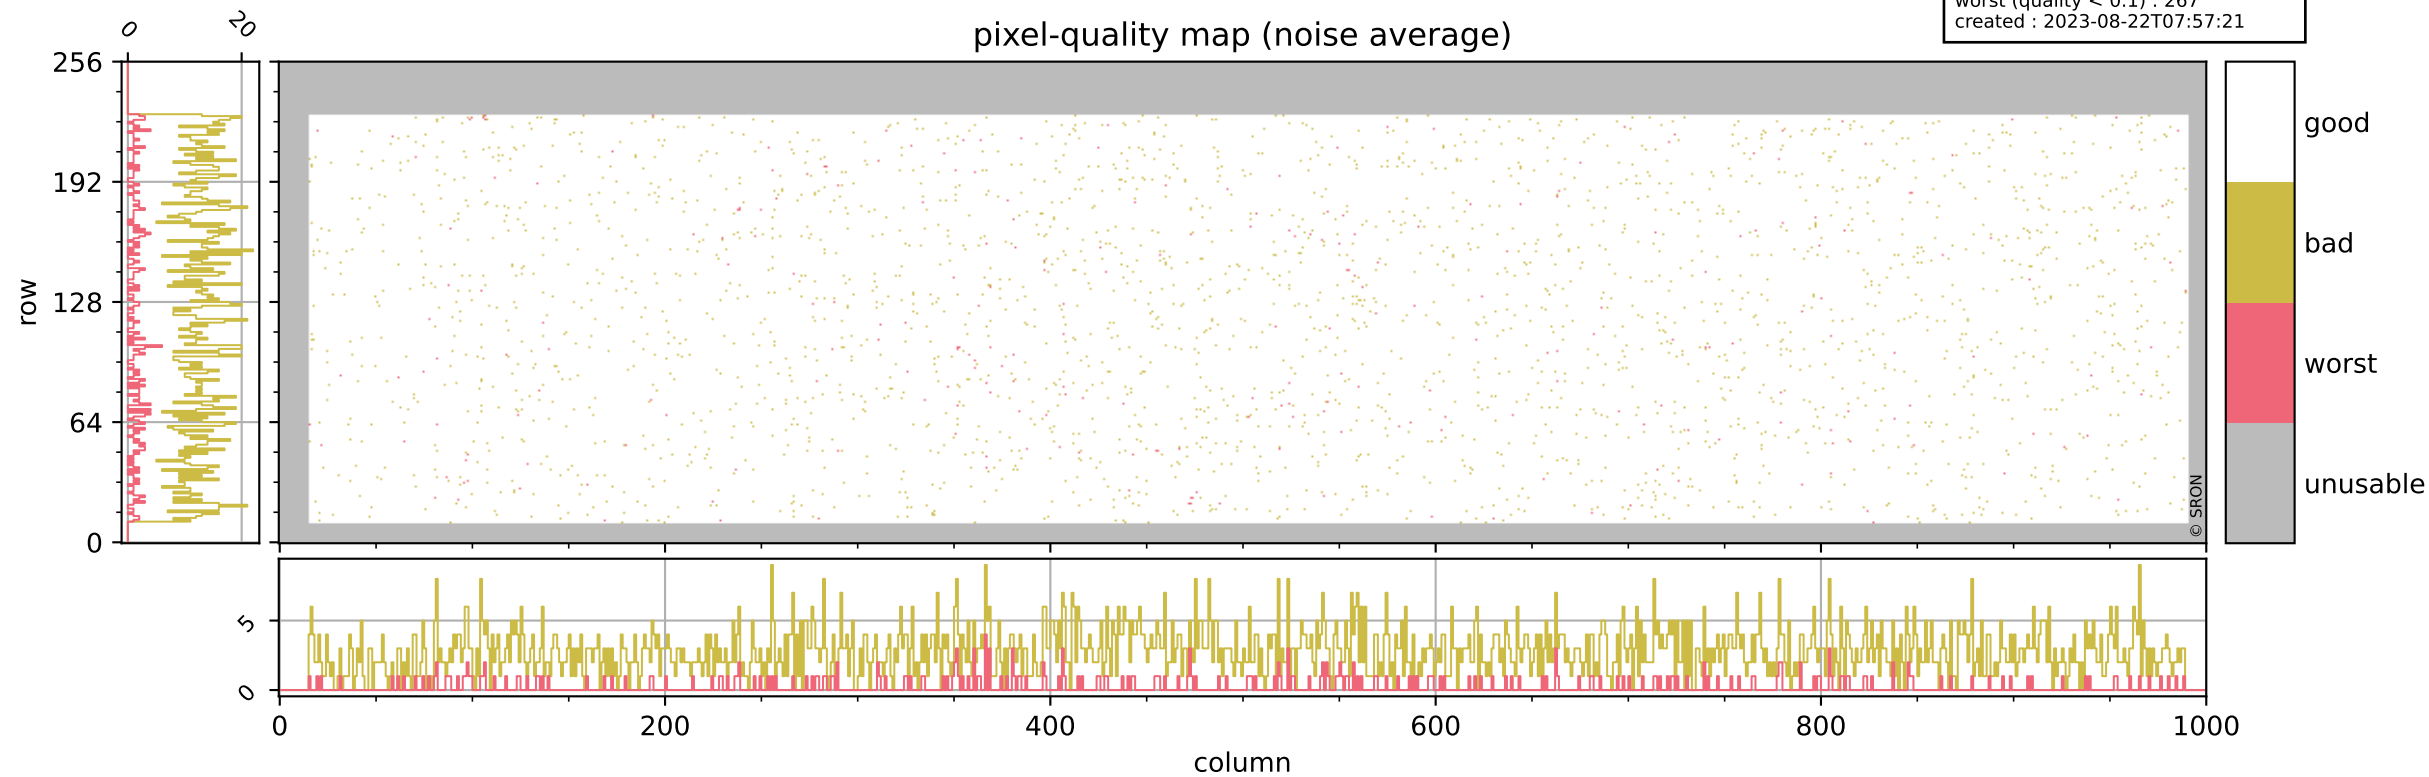

Tropomi SWIR pixel quality (official)

orbits : 19 in [8887, 8932]
coverage : 2019-07-01 / 2019-07-04
bad (quality < 0.8) : 3021
worst (quality < 0.1) : 347
created : 2023-08-22T07:57:20

Tropomi SWIR pixel quality (official)

orbits : 19 in [8887, 8932]
coverage : 2019-07-01 / 2019-07-04
bad (quality < 0.8) : 291
worst (quality < 0.1) : 114
created : 2023-08-22T07:57:21

pixel-quality map (dark)

Tropomi SWIR pixel quality (official)

orbits : 19 in [8887, 8932]
coverage : 2019-07-01 / 2019-07-04
bad (quality < 0.8) : 2769
worst (quality < 0.1) : 267
created : 2023-08-22T07:57:21

Tropomi SWIR pixel quality (official)

orbits : 19 in [8887, 8932]
coverage : 2019-07-01 / 2019-07-04
to good : 367
good to bad : 1005
to worst : 133
created : 2023-08-22T07:57:21

Tropomi SWIR pixel quality (official) ground-tracks of Sentinel-5P

orbits : 19 in [8887, 8932]
coverage : 2019-07-01 / 2019-07-04
created : 2023-08-22T07:57:22

Tropomi SWIR pixel quality (official)

orbits : [2827, 8932]
coverage : 2018-04-30 / 2019-07-04
created : 2023-08-22T07:57:22