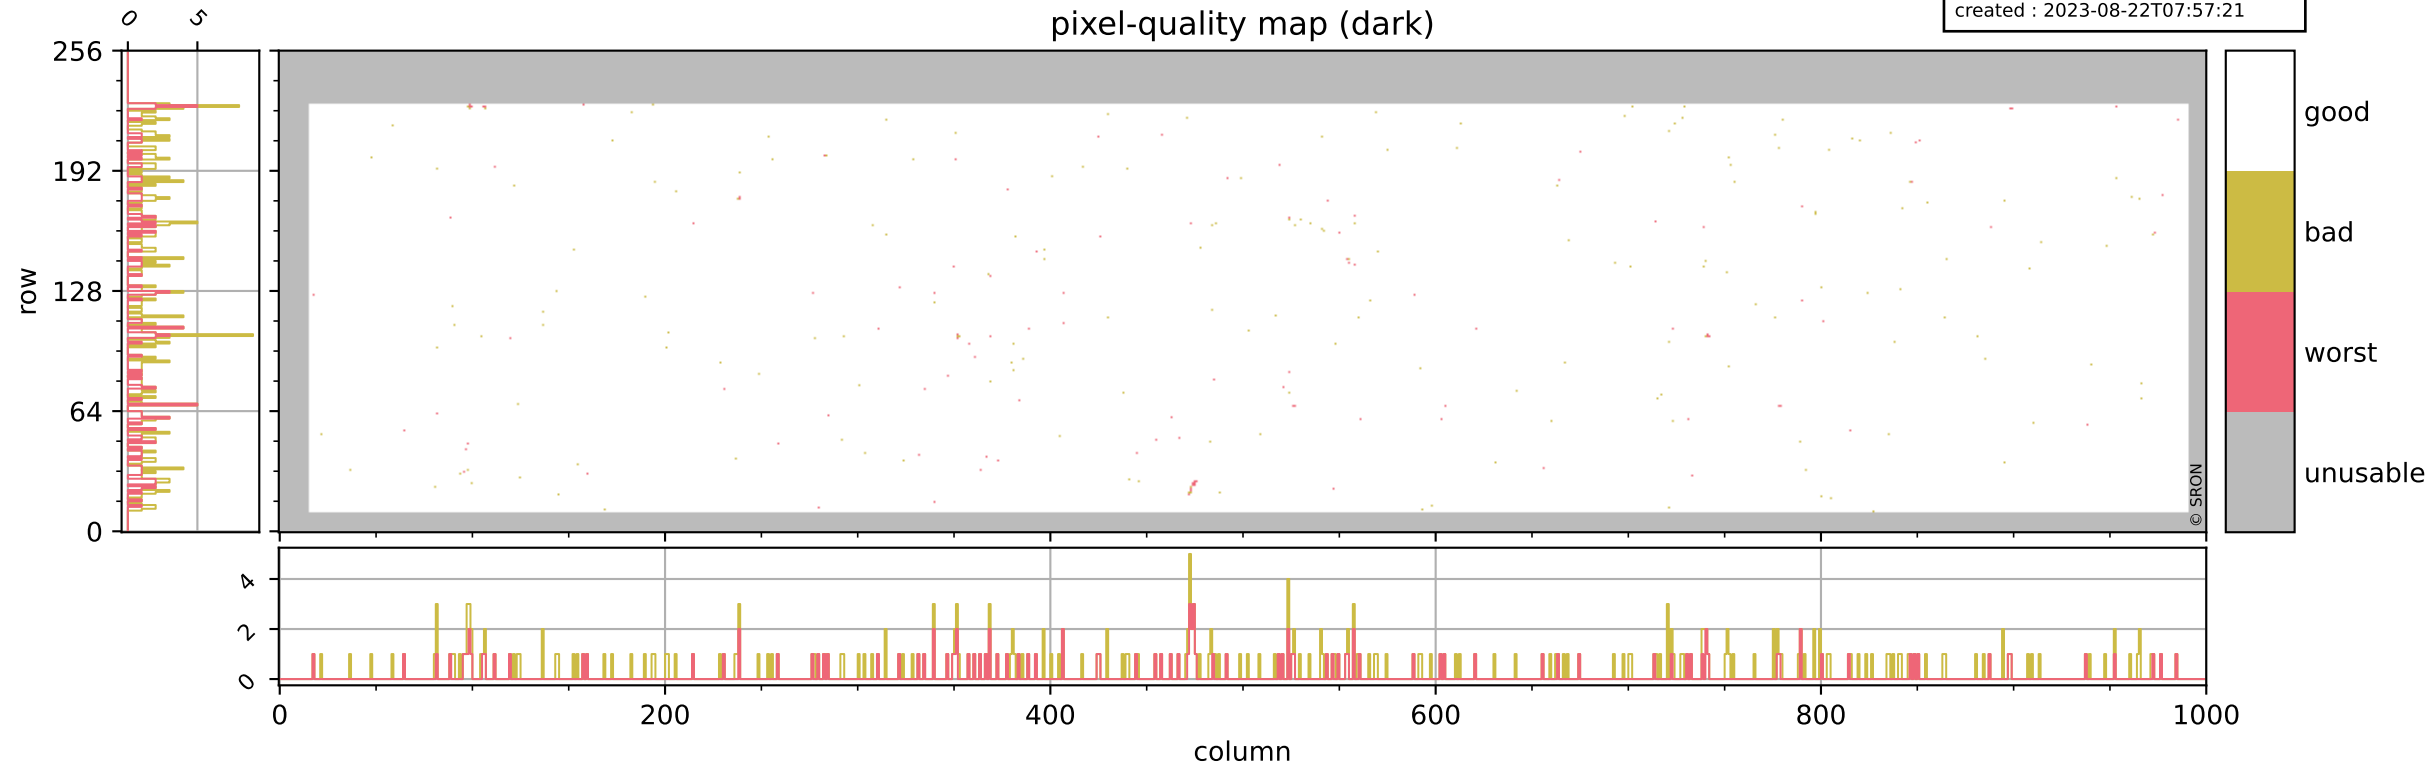

Tropomi SWIR pixel quality (official)

orbits : 19 in [8887, 8932]
coverage : 2019-07-01 / 2019-07-04
bad (quality < 0.8) : 3021
worst (quality < 0.1) : 347
created : 2023-08-22T07:57:20

Tropomi SWIR pixel quality (official)

orbits : 19 in [8887, 8932]
coverage : 2019-07-01 / 2019-07-04
bad (quality < 0.8) : 291
worst (quality < 0.1) : 114
created : 2023-08-22T07:57:21

pixel-quality map (dark)

Tropomi SWIR pixel quality (official)

orbits : 19 in [8887, 8932]
coverage : 2019-07-01 / 2019-07-04
bad (quality < 0.8) : 2769
worst (quality < 0.1) : 267
created : 2023-08-22T07:57:21

Tropomi SWIR pixel quality (official)

orbits : 19 in [8887, 8932]
coverage : 2019-07-01 / 2019-07-04
to good : 367
good to bad : 1005
to worst : 133
created : 2023-08-22T07:57:21

Tropomi SWIR pixel quality (official) ground-tracks of Sentinel-5P

orbits : 19 in [8887, 8932]
coverage : 2019-07-01 / 2019-07-04
created : 2023-08-22T07:57:22

Tropomi SWIR pixel quality (official)

orbits : [2827, 8932]
coverage : 2018-04-30 / 2019-07-04
created : 2023-08-22T07:57:22