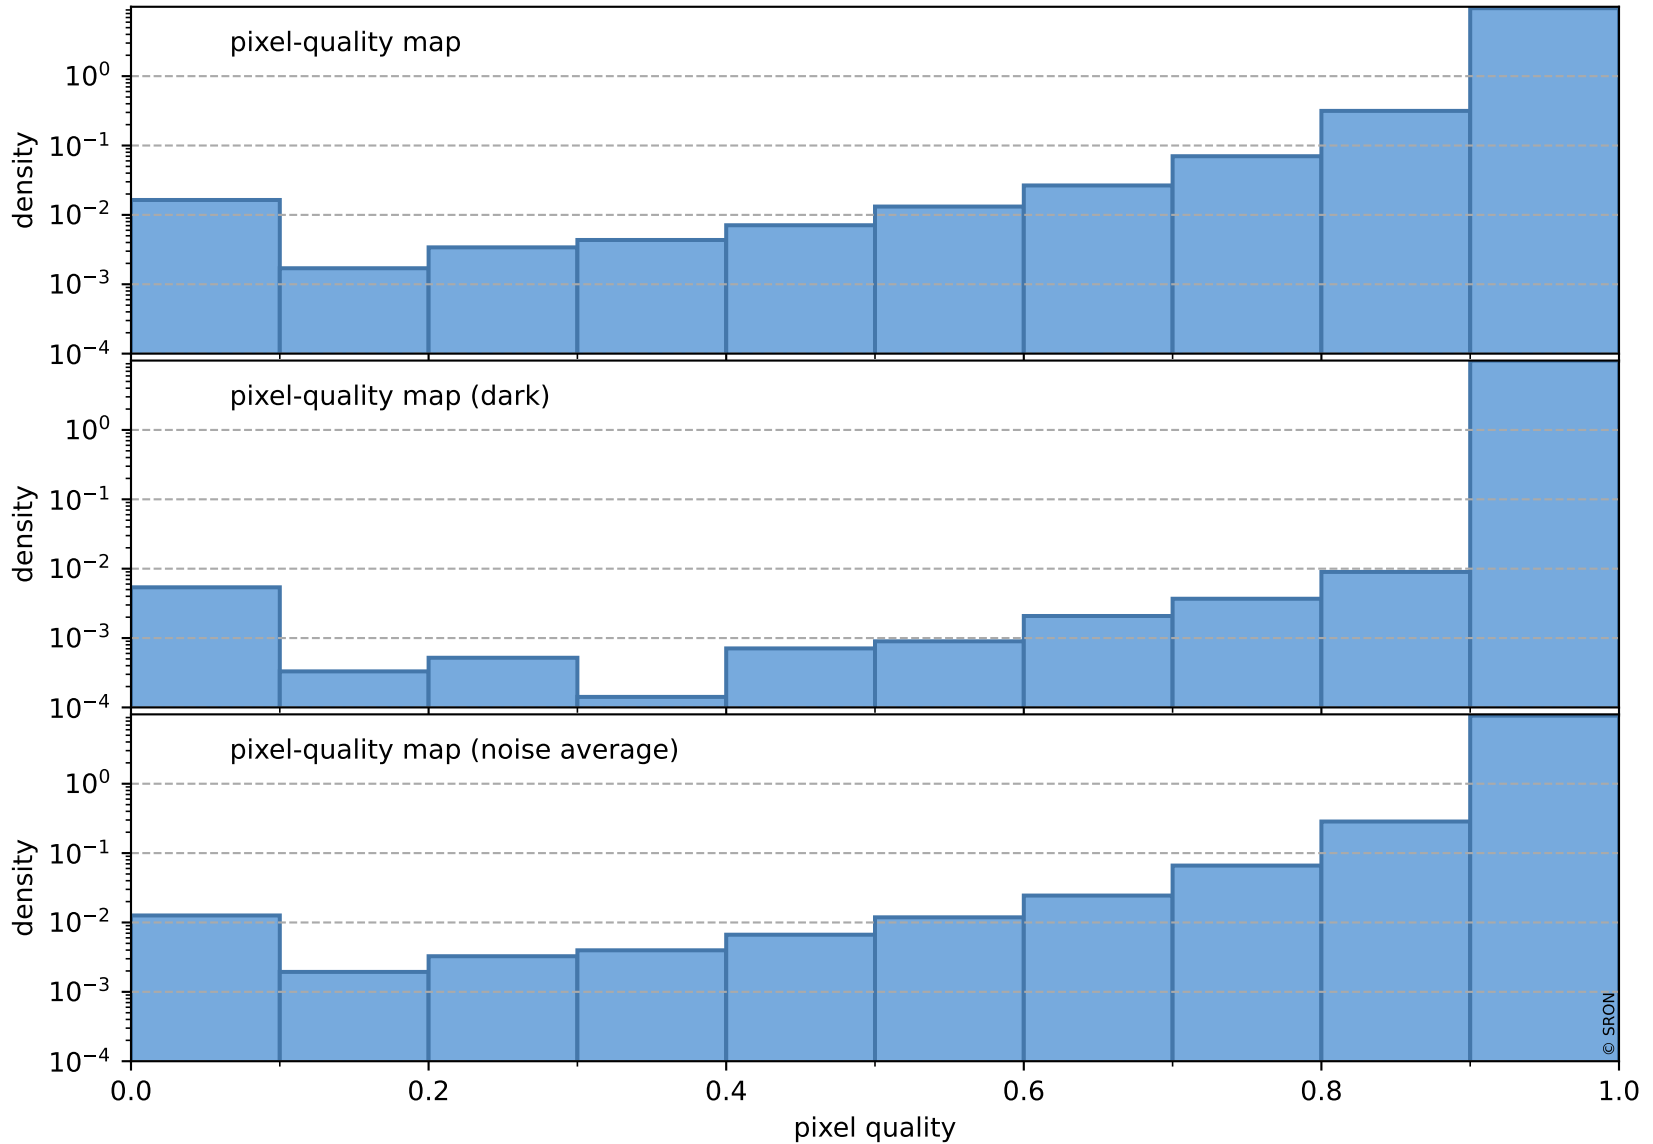

orbits : 19 in [8887, 8932]
coverage : 2019-07-01 / 2019-07-04
bad (quality < 0.8) : 291
worst (quality < 0.1) : 114
created : 2023-08-22T07:57:21

pixel-quality map (dark)

Tropomi SWIR pixel quality (official)

orbits : 19 in [8887, 8932]
coverage : 2019-07-01 / 2019-07-04
bad (quality < 0.8) : 2769
worst (quality < 0.1) : 267
created : 2023-08-22T07:57:21

Tropomi SWIR pixel quality (official)

orbits : 19 in [8887, 8932]
coverage : 2019-07-01 / 2019-07-04
to good : 367
good to bad : 1005
to worst : 133
created : 2023-08-22T07:57:21

total quality compared with SWIR pixel-quality CKD

Tropomi SWIR pixel quality (official)

orbits : 19 in [8887, 8932]
coverage : 2019-07-01 / 2019-07-04
created : 2023-08-22T07:57:21

Histograms of pixel-quality

Tropomi SWIR pixel quality (official) ground-tracks of Sentinel-5P

orbits : 19 in [8887, 8932]
coverage : 2019-07-01 / 2019-07-04
created : 2023-08-22T07:57:22

Tropomi SWIR pixel quality (official)

orbits : [2827, 8932]
coverage : 2018-04-30 / 2019-07-04
created : 2023-08-22T07:57:22