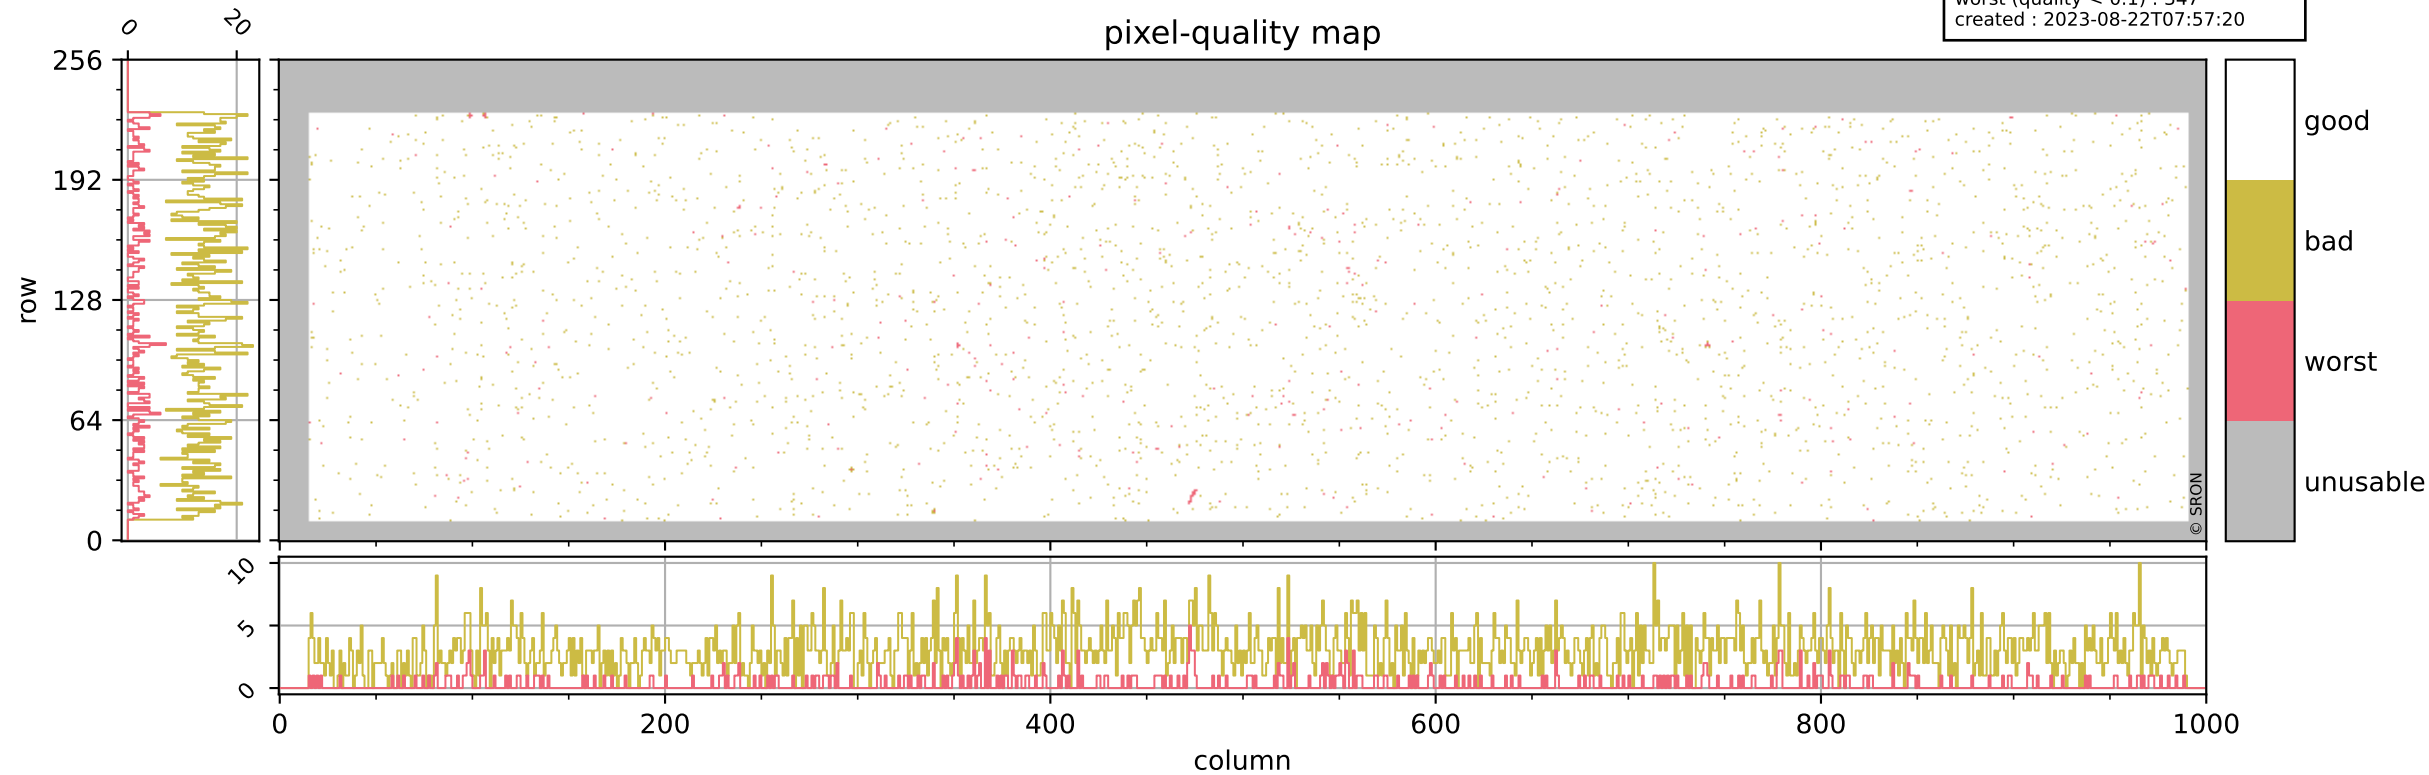

Tropomi SWIR pixel quality (official)

orbits : 19 in [8887, 8932]
coverage : 2019-07-01 / 2019-07-04
bad (quality < 0.8) : 3021
worst (quality < 0.1) : 347
created : 2023-08-22T07:57:20

Tropomi SWIR pixel quality (official)

orbits : 19 in [8887, 8932]
coverage : 2019-07-01 / 2019-07-04
bad (quality < 0.8) : 291
worst (quality < 0.1) : 114
created : 2023-08-22T07:57:21

pixel-quality map (dark)

Tropomi SWIR pixel quality (official)

orbits : 19 in [8887, 8932]
coverage : 2019-07-01 / 2019-07-04
bad (quality < 0.8) : 2769
worst (quality < 0.1) : 267
created : 2023-08-22T07:57:21

Tropomi SWIR pixel quality (official)

orbits : 19 in [8887, 8932]
coverage : 2019-07-01 / 2019-07-04
to good : 367
good to bad : 1005
to worst : 133
created : 2023-08-22T07:57:21

Tropomi SWIR pixel quality (official) ground-tracks of Sentinel-5P

orbits : 19 in [8887, 8932]
coverage : 2019-07-01 / 2019-07-04
created : 2023-08-22T07:57:22

Tropomi SWIR pixel quality (official)

orbits : [2827, 8932]
coverage : 2018-04-30 / 2019-07-04
created : 2023-08-22T07:57:22