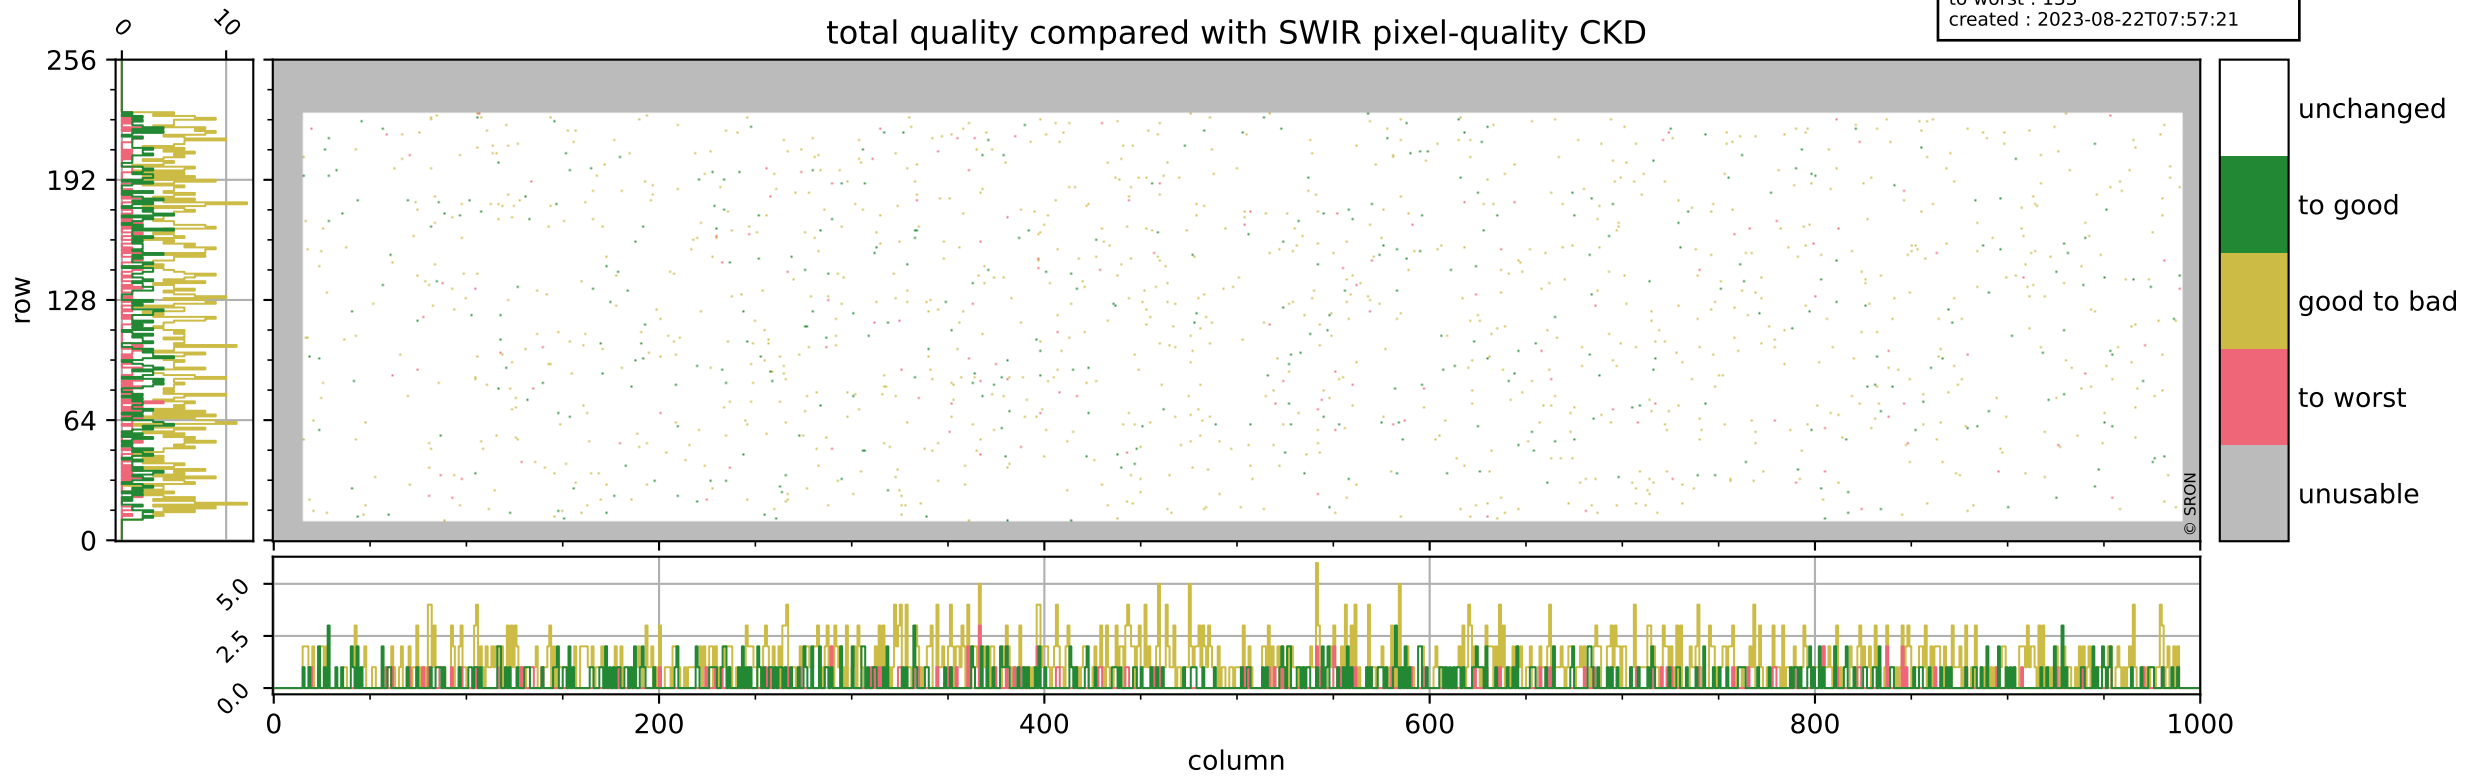

orbits : 19 in [8887, 8932]
coverage : 2019-07-01 / 2019-07-04
bad (quality < 0.8) : 291
worst (quality < 0.1) : 114
created : 2023-08-22T07:57:21

pixel-quality map (dark)

Tropomi SWIR pixel quality (official)

orbits : 19 in [8887, 8932]
coverage : 2019-07-01 / 2019-07-04
bad (quality < 0.8) : 2769
worst (quality < 0.1) : 267
created : 2023-08-22T07:57:21

Tropomi SWIR pixel quality (official)

orbits : 19 in [8887, 8932]
coverage : 2019-07-01 / 2019-07-04
to good : 367
good to bad : 1005
to worst : 133
created : 2023-08-22T07:57:21

total quality compared with SWIR pixel-quality CKD

Tropomi SWIR pixel quality (official)

orbits : 19 in [8887, 8932]
coverage : 2019-07-01 / 2019-07-04
created : 2023-08-22T07:57:21

Histograms of pixel-quality

Tropomi SWIR pixel quality (official) ground-tracks of Sentinel-5P

orbits : 19 in [8887, 8932]
coverage : 2019-07-01 / 2019-07-04
created : 2023-08-22T07:57:22

Tropomi SWIR pixel quality (official)

orbits : [2827, 8932]
coverage : 2018-04-30 / 2019-07-04
created : 2023-08-22T07:57:22