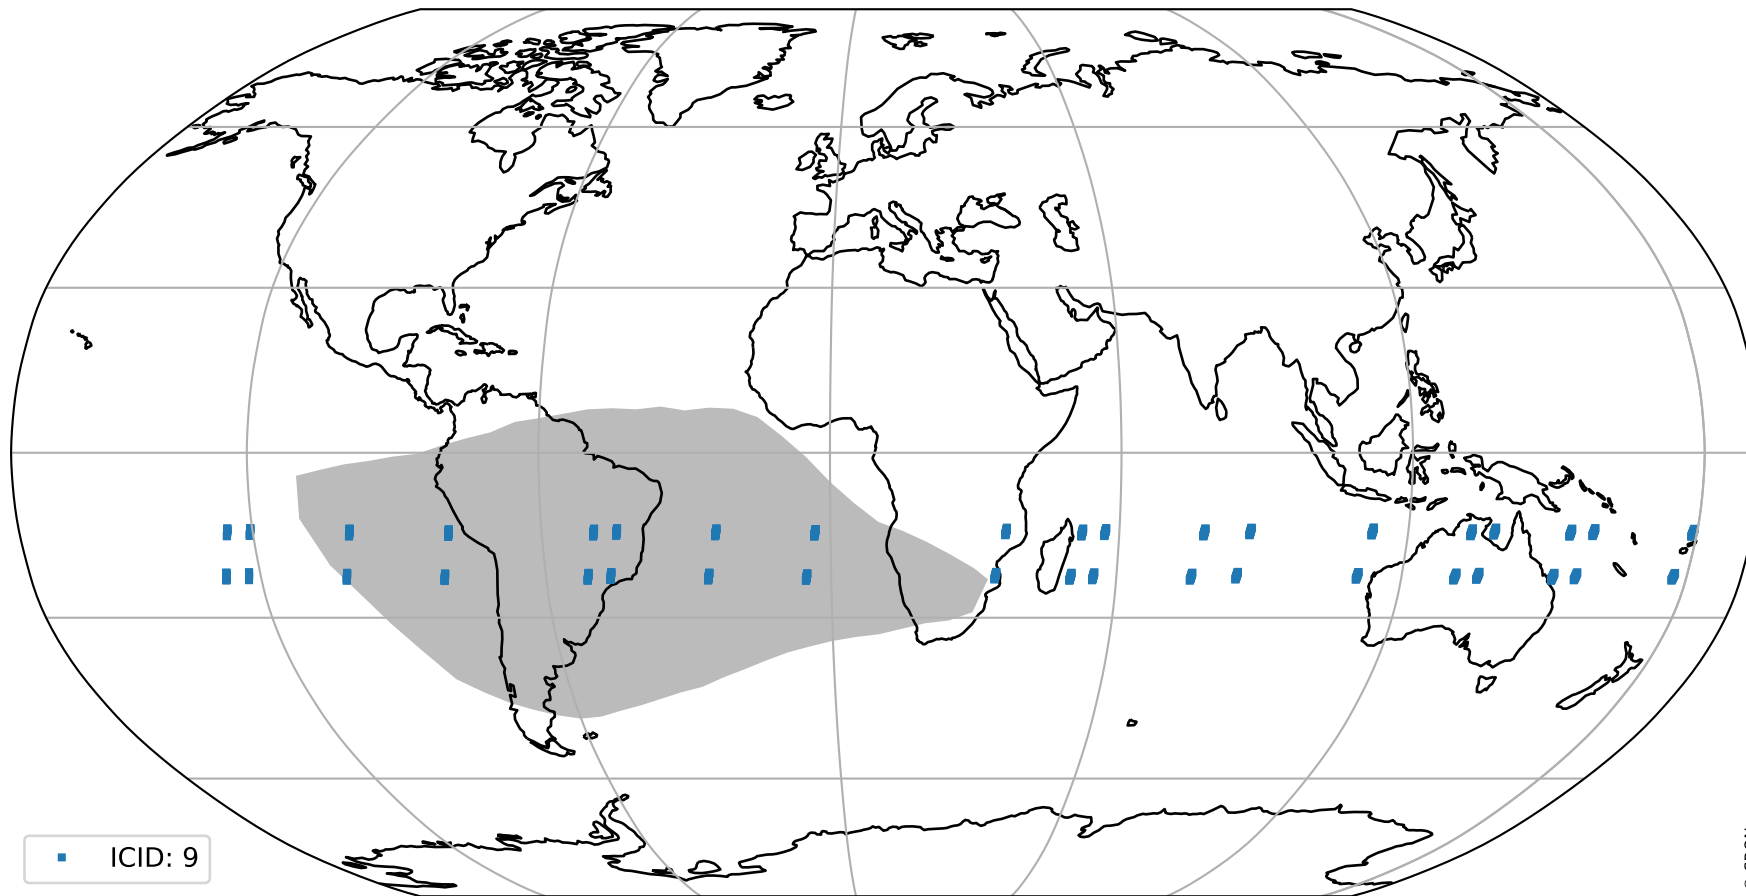

orbits : 19 in [8887, 8932]
coverage : 2019-07-01 / 2019-07-04
bad (quality < 0.8) : 2769
worst (quality < 0.1) : 267
created : 2023-08-22T07:57:21

Tropomi SWIR pixel quality (official)

orbits : 19 in [8887, 8932]
coverage : 2019-07-01 / 2019-07-04
to good : 367
good to bad : 1005
to worst : 133
created : 2023-08-22T07:57:21

total quality compared with SWIR pixel-quality CKD

Tropomi SWIR pixel quality (official)

orbits : 19 in [8887, 8932]
coverage : 2019-07-01 / 2019-07-04
created : 2023-08-22T07:57:21

Histograms of pixel-quality

Tropomi SWIR pixel quality (official) ground-tracks of Sentinel-5P

orbits : 19 in [8887, 8932]
coverage : 2019-07-01 / 2019-07-04
created : 2023-08-22T07:57:22

Tropomi SWIR pixel quality (official)

orbits : [2827, 8932]
coverage : 2018-04-30 / 2019-07-04
created : 2023-08-22T07:57:22