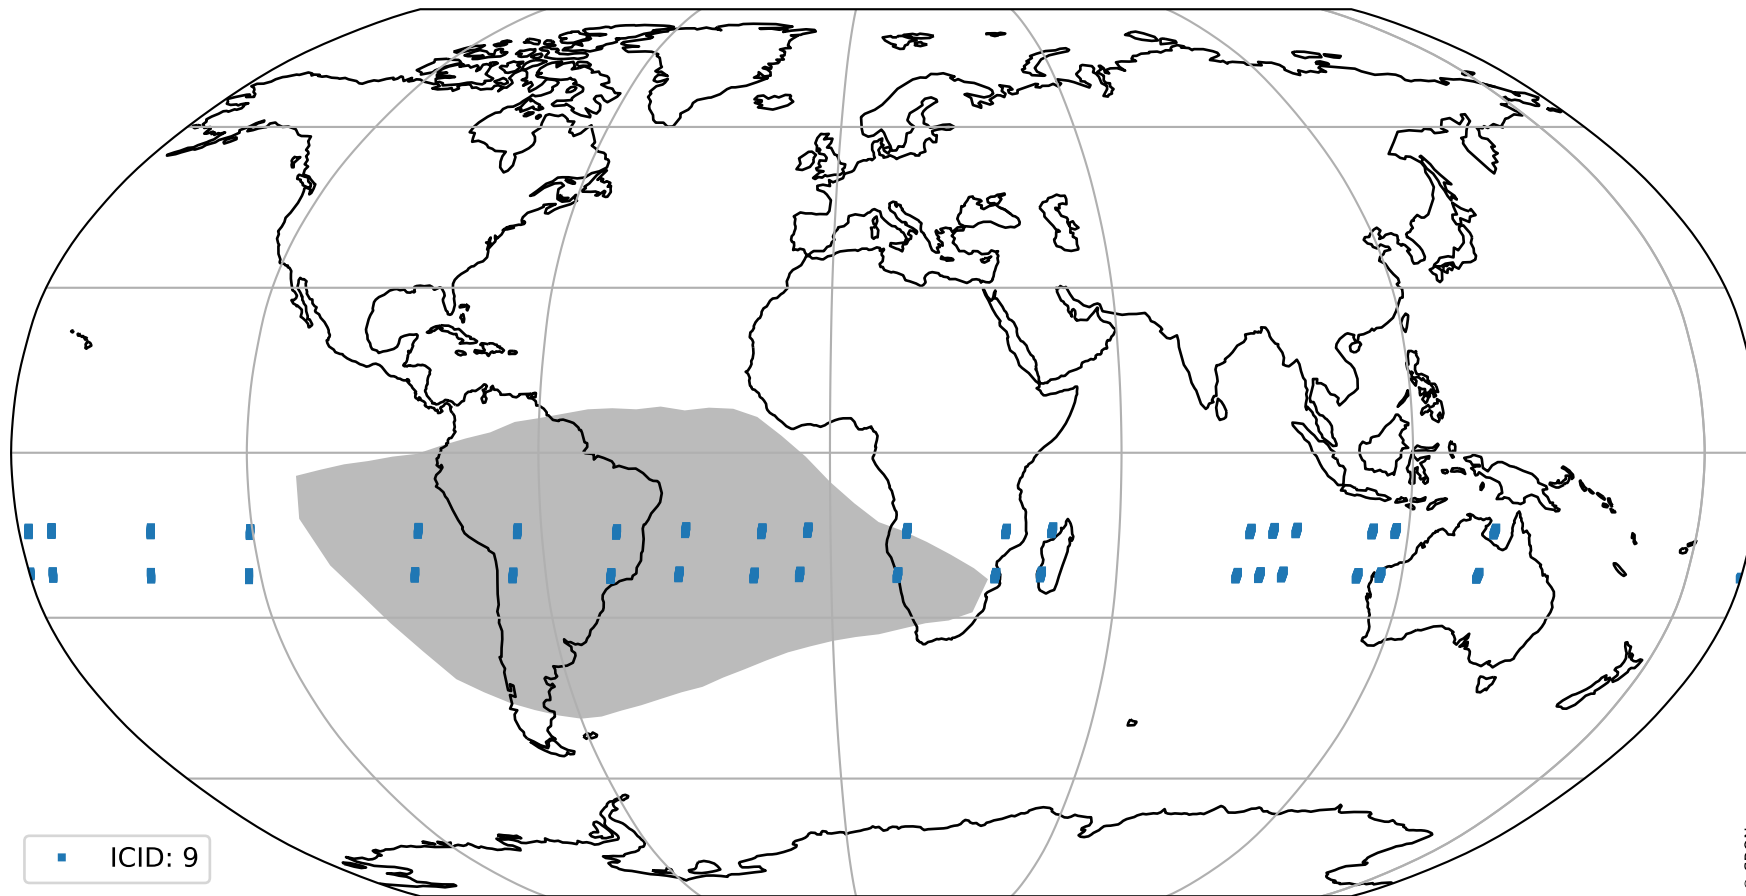

Tropomi SWIR pixel quality (official)

orbits : 19 in [8917, 8962]
coverage : 2019-07-04 / 2019-07-07
bad (quality < 0.8) : 2788
worst (quality < 0.1) : 272
created : 2023-08-22T07:57:25

Tropomi SWIR pixel quality (official)

orbits : 19 in [8917, 8962]
coverage : 2019-07-04 / 2019-07-07
to good : 357
good to bad : 1005
to worst : 141
created : 2023-08-22T07:57:26

total quality compared with SWIR pixel-quality CKD

Tropomi SWIR pixel quality (official)

orbits : 19 in [8917, 8962]
coverage : 2019-07-04 / 2019-07-07
created : 2023-08-22T07:57:26

Histograms of pixel-quality

Tropomi SWIR pixel quality (official) ground-tracks of Sentinel-5P

orbits : 19 in [8917, 8962]
coverage : 2019-07-04 / 2019-07-07
created : 2023-08-22T07:57:26