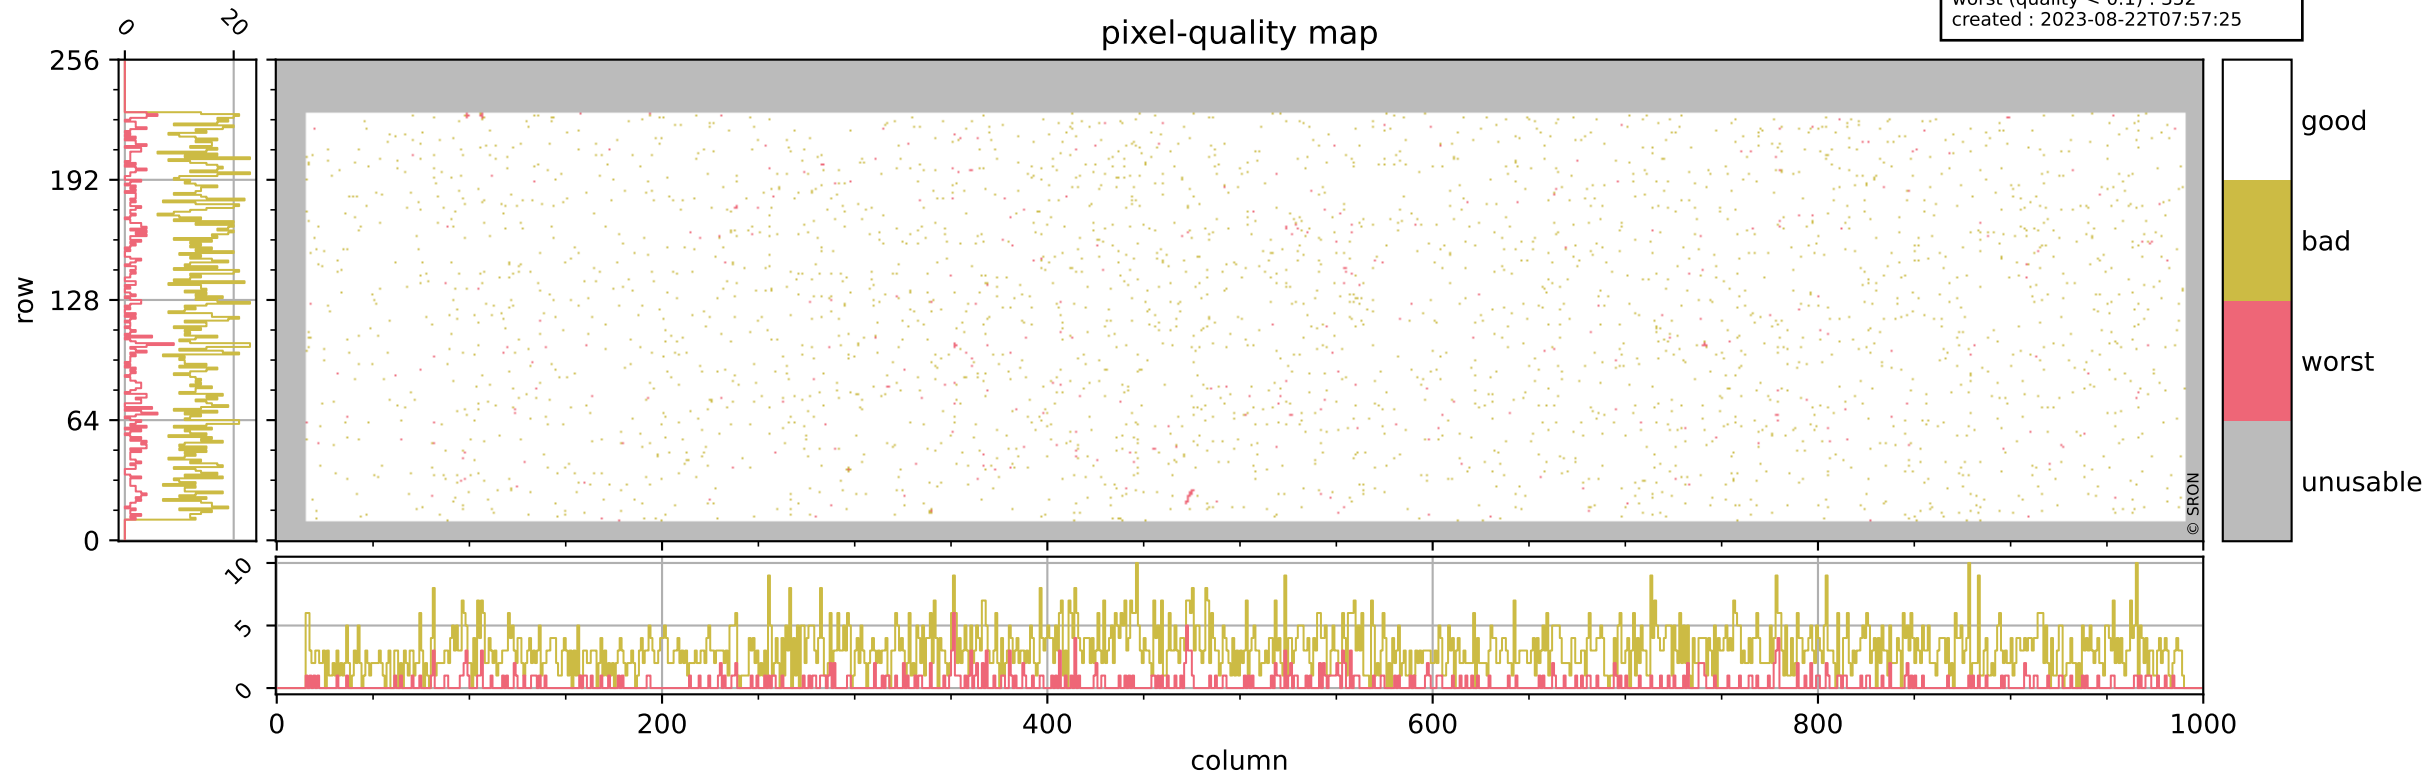

Tropomi SWIR pixel quality (official)

orbits : 19 in [8917, 8962]
coverage : 2019-07-04 / 2019-07-07
bad (quality < 0.8) : 3040
worst (quality < 0.1) : 352
created : 2023-08-22T07:57:25

pixel-quality map

Tropomi SWIR pixel quality (official)

orbits : 19 in [8917, 8962]
coverage : 2019-07-04 / 2019-07-07
bad (quality < 0.8) : 291
worst (quality < 0.1) : 114
created : 2023-08-22T07:57:25

pixel-quality map (dark)

Tropomi SWIR pixel quality (official)

orbits : 19 in [8917, 8962]
coverage : 2019-07-04 / 2019-07-07
bad (quality < 0.8) : 2788
worst (quality < 0.1) : 272
created : 2023-08-22T07:57:25

Tropomi SWIR pixel quality (official)

orbits : 19 in [8917, 8962]
coverage : 2019-07-04 / 2019-07-07
created : 2023-08-22T07:57:26

Histograms of pixel-quality

Tropomi SWIR pixel quality (official) ground-tracks of Sentinel-5P

orbits : 19 in [8917, 8962]
coverage : 2019-07-04 / 2019-07-07
created : 2023-08-22T07:57:26