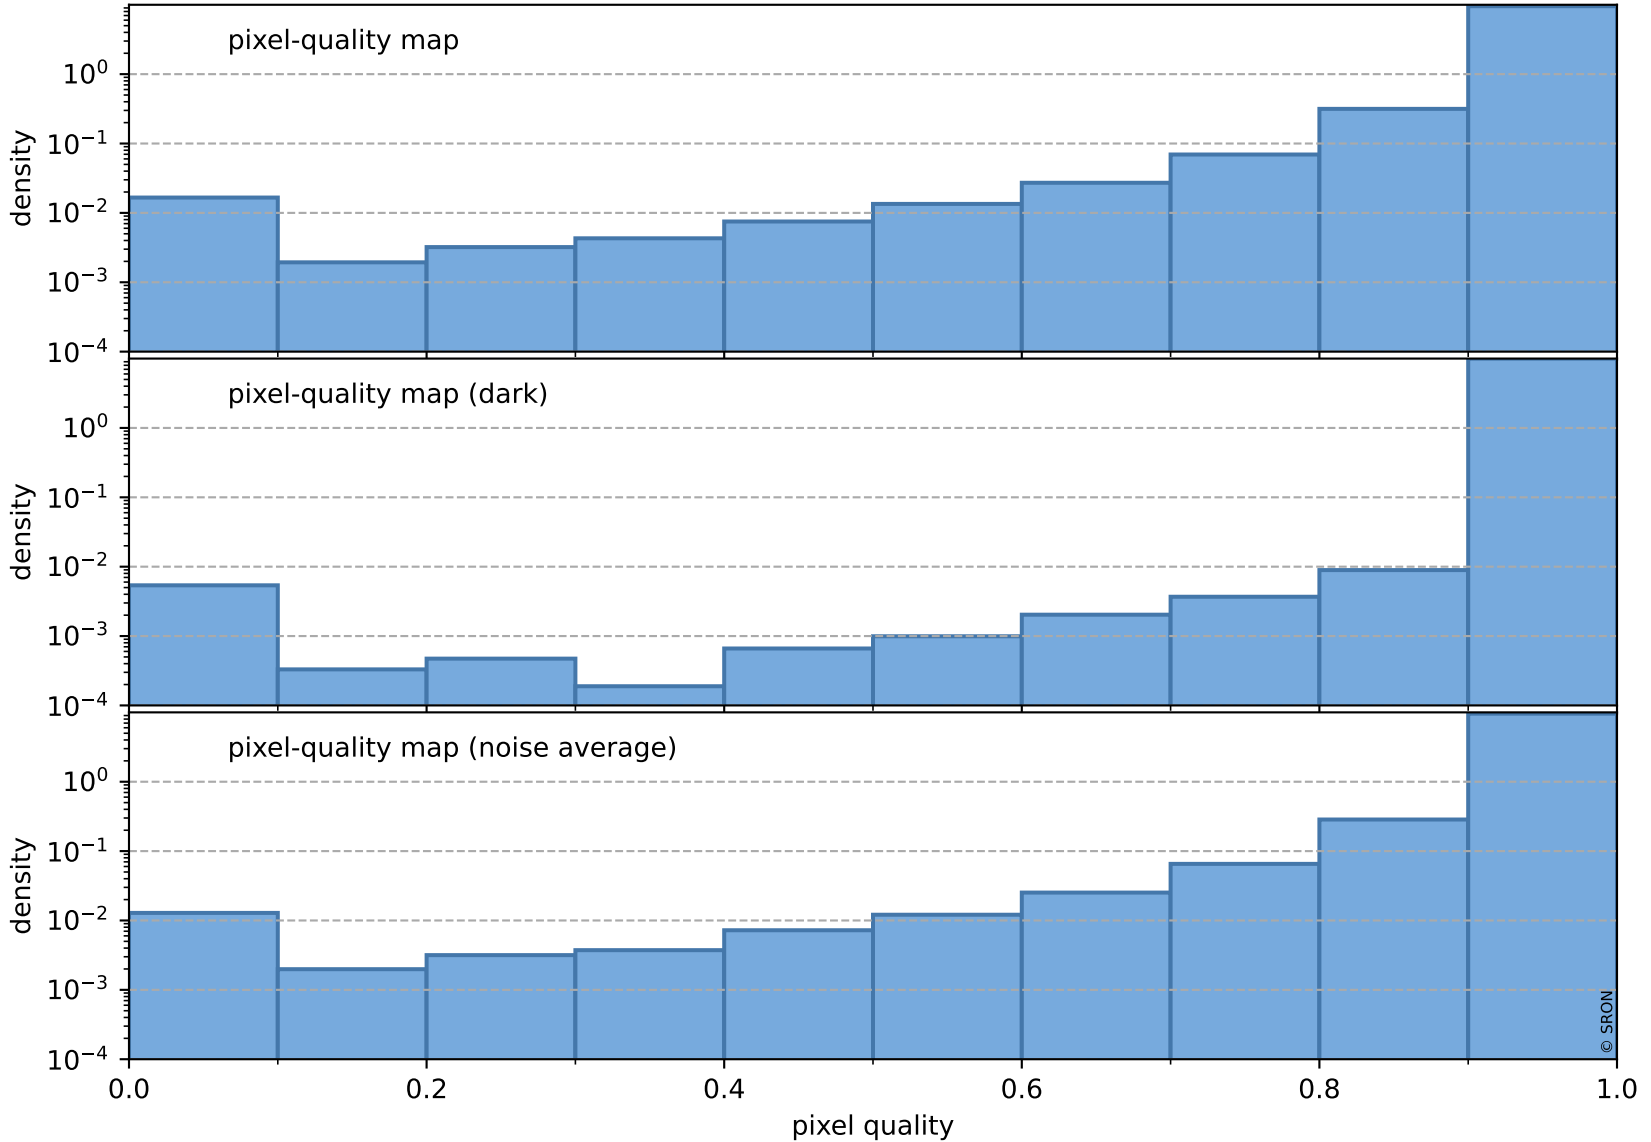

orbits : 19 in [8917, 8962]
coverage : 2019-07-04 / 2019-07-07
to good : 357
good to bad : 1005
to worst : 141
created : 2023-08-22T07:57:26

total quality compared with SWIR pixel-quality CKD

Tropomi SWIR pixel quality (official)

orbits : 19 in [8917, 8962]
coverage : 2019-07-04 / 2019-07-07
created : 2023-08-22T07:57:26

Histograms of pixel-quality

Tropomi SWIR pixel quality (official) ground-tracks of Sentinel-5P

orbits : 19 in [8917, 8962]
coverage : 2019-07-04 / 2019-07-07
created : 2023-08-22T07:57:26

Tropomi SWIR pixel quality (official)

orbits : [2827, 8962]
coverage : 2018-04-30 / 2019-07-07
created : 2023-08-22T07:57:27

trend of pixel quality & temperatures