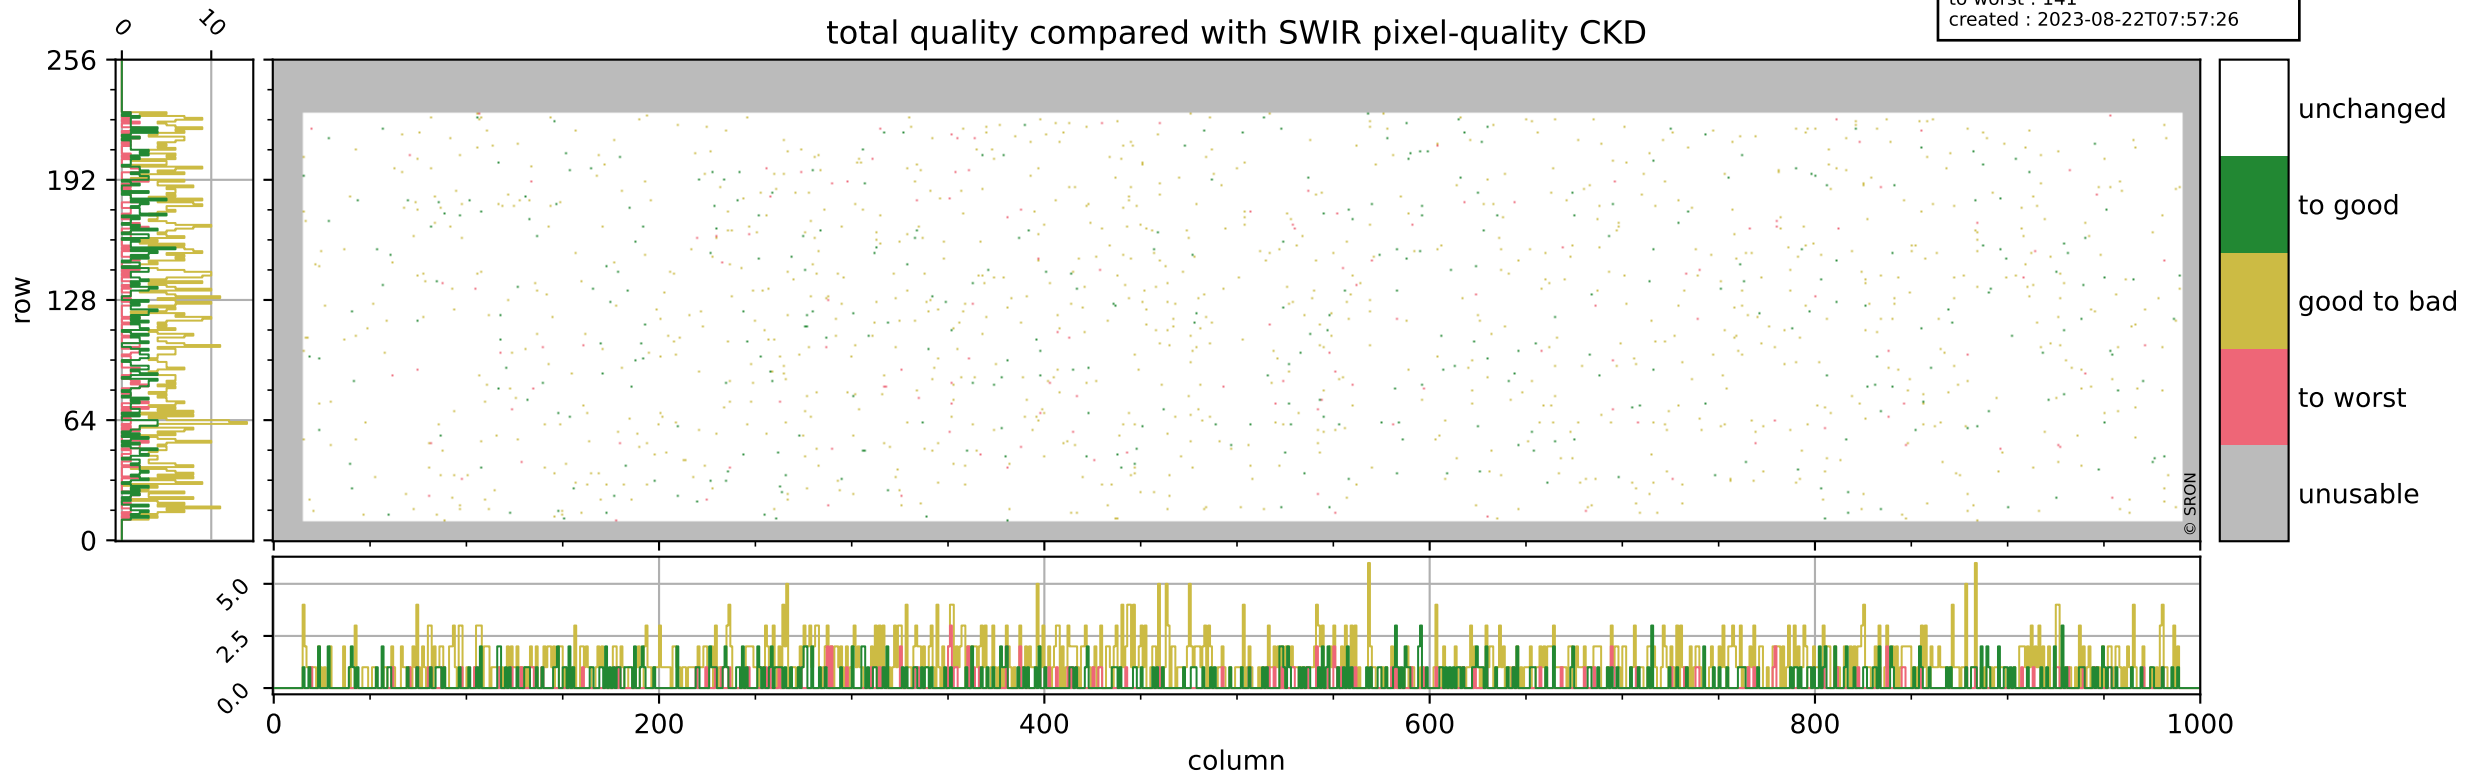

Tropomi SWIR pixel quality (official)

orbits : 19 in [8917, 8962]
coverage : 2019-07-04 / 2019-07-07
bad (quality < 0.8) : 291
worst (quality < 0.1) : 114
created : 2023-08-22T07:57:25

pixel-quality map (dark)

Tropomi SWIR pixel quality (official)

orbits : 19 in [8917, 8962]
coverage : 2019-07-04 / 2019-07-07
bad (quality < 0.8) : 2788
worst (quality < 0.1) : 272
created : 2023-08-22T07:57:25

Tropomi SWIR pixel quality (official)

orbits : 19 in [8917, 8962]
coverage : 2019-07-04 / 2019-07-07
to good : 357
good to bad : 1005
to worst : 141
created : 2023-08-22T07:57:26

total quality compared with SWIR pixel-quality CKD

Tropomi SWIR pixel quality (official)

orbits : 19 in [8917, 8962]
coverage : 2019-07-04 / 2019-07-07
created : 2023-08-22T07:57:26

Histograms of pixel-quality

Tropomi SWIR pixel quality (official) ground-tracks of Sentinel-5P

orbits : 19 in [8917, 8962]
coverage : 2019-07-04 / 2019-07-07
created : 2023-08-22T07:57:26