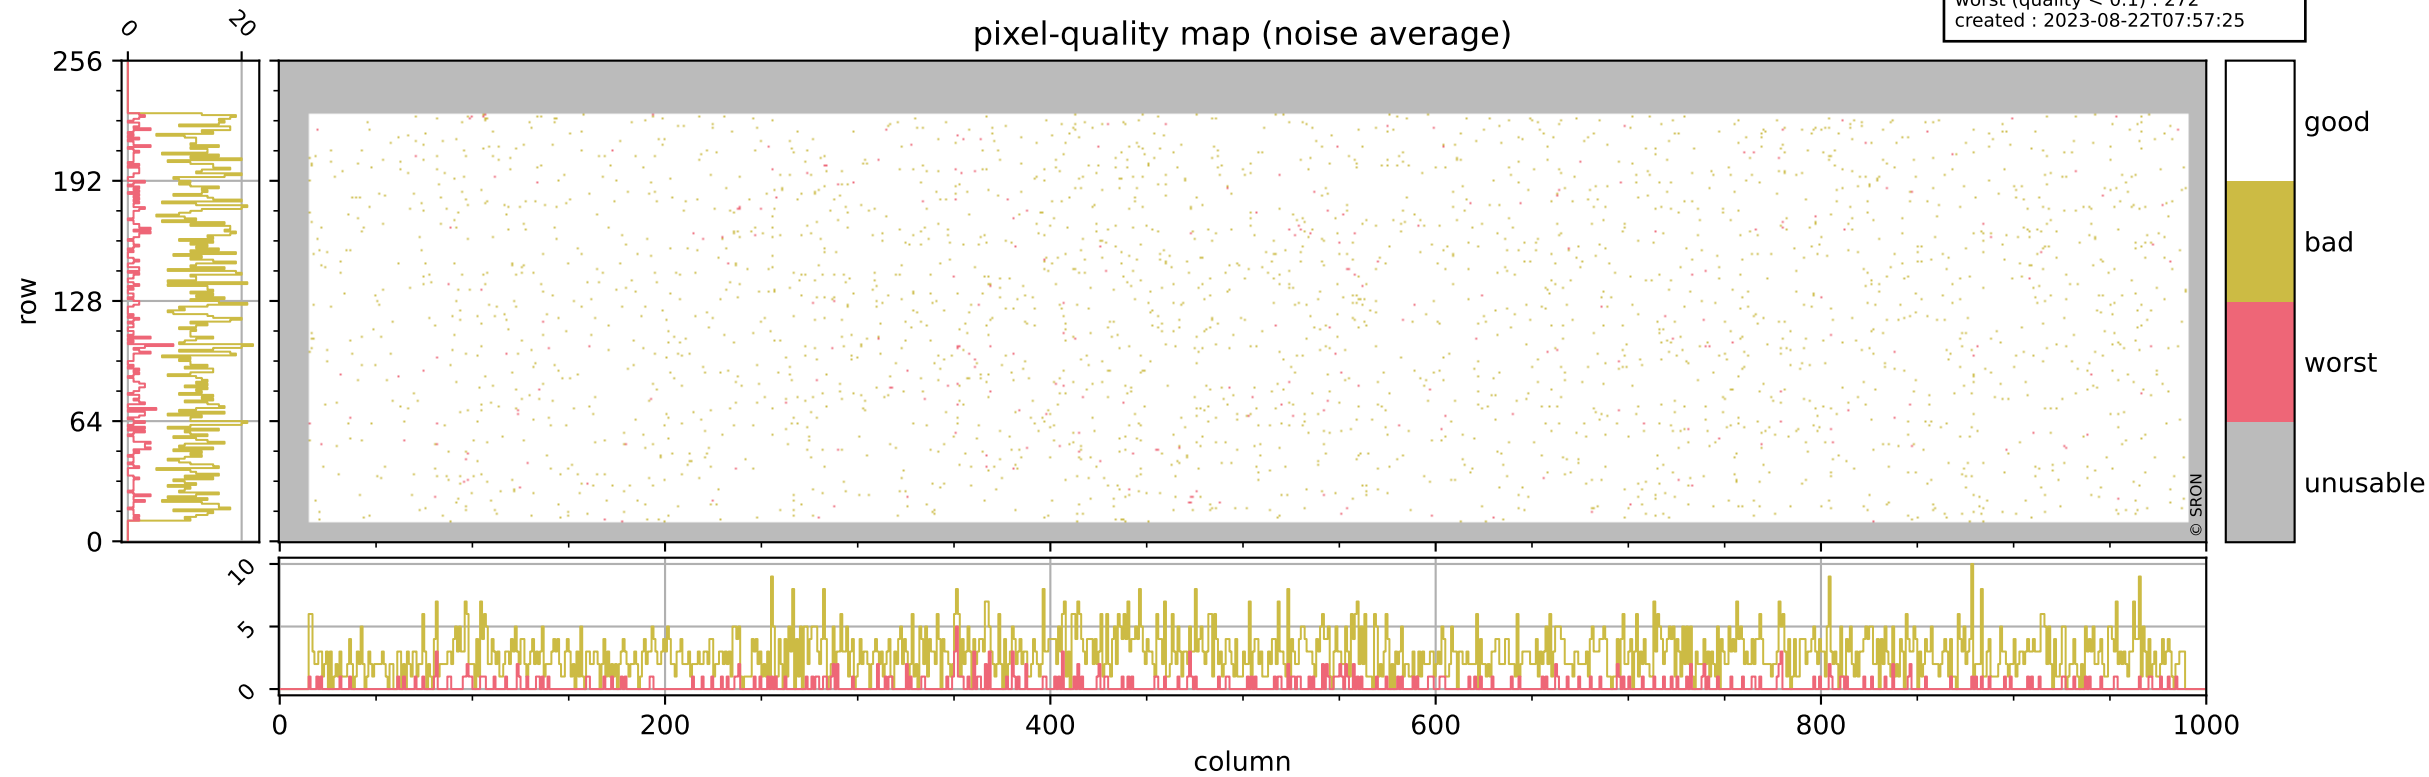

Tropomi SWIR pixel quality (official)

orbits : 19 in [8917, 8962]
coverage : 2019-07-04 / 2019-07-07
bad (quality < 0.8) : 291
worst (quality < 0.1) : 114
created : 2023-08-22T07:57:25

pixel-quality map (dark)

Tropomi SWIR pixel quality (official)

orbits : 19 in [8917, 8962]
coverage : 2019-07-04 / 2019-07-07
bad (quality < 0.8) : 2788
worst (quality < 0.1) : 272
created : 2023-08-22T07:57:25

Tropomi SWIR pixel quality (official)

orbits : 19 in [8917, 8962]
coverage : 2019-07-04 / 2019-07-07
to good : 357
good to bad : 1005
to worst : 141
created : 2023-08-22T07:57:26

total quality compared with SWIR pixel-quality CKD

Tropomi SWIR pixel quality (official)

orbits : 19 in [8917, 8962]
coverage : 2019-07-04 / 2019-07-07
created : 2023-08-22T07:57:26

Histograms of pixel-quality

Tropomi SWIR pixel quality (official) ground-tracks of Sentinel-5P

orbits : 19 in [8917, 8962]
coverage : 2019-07-04 / 2019-07-07
created : 2023-08-22T07:57:26