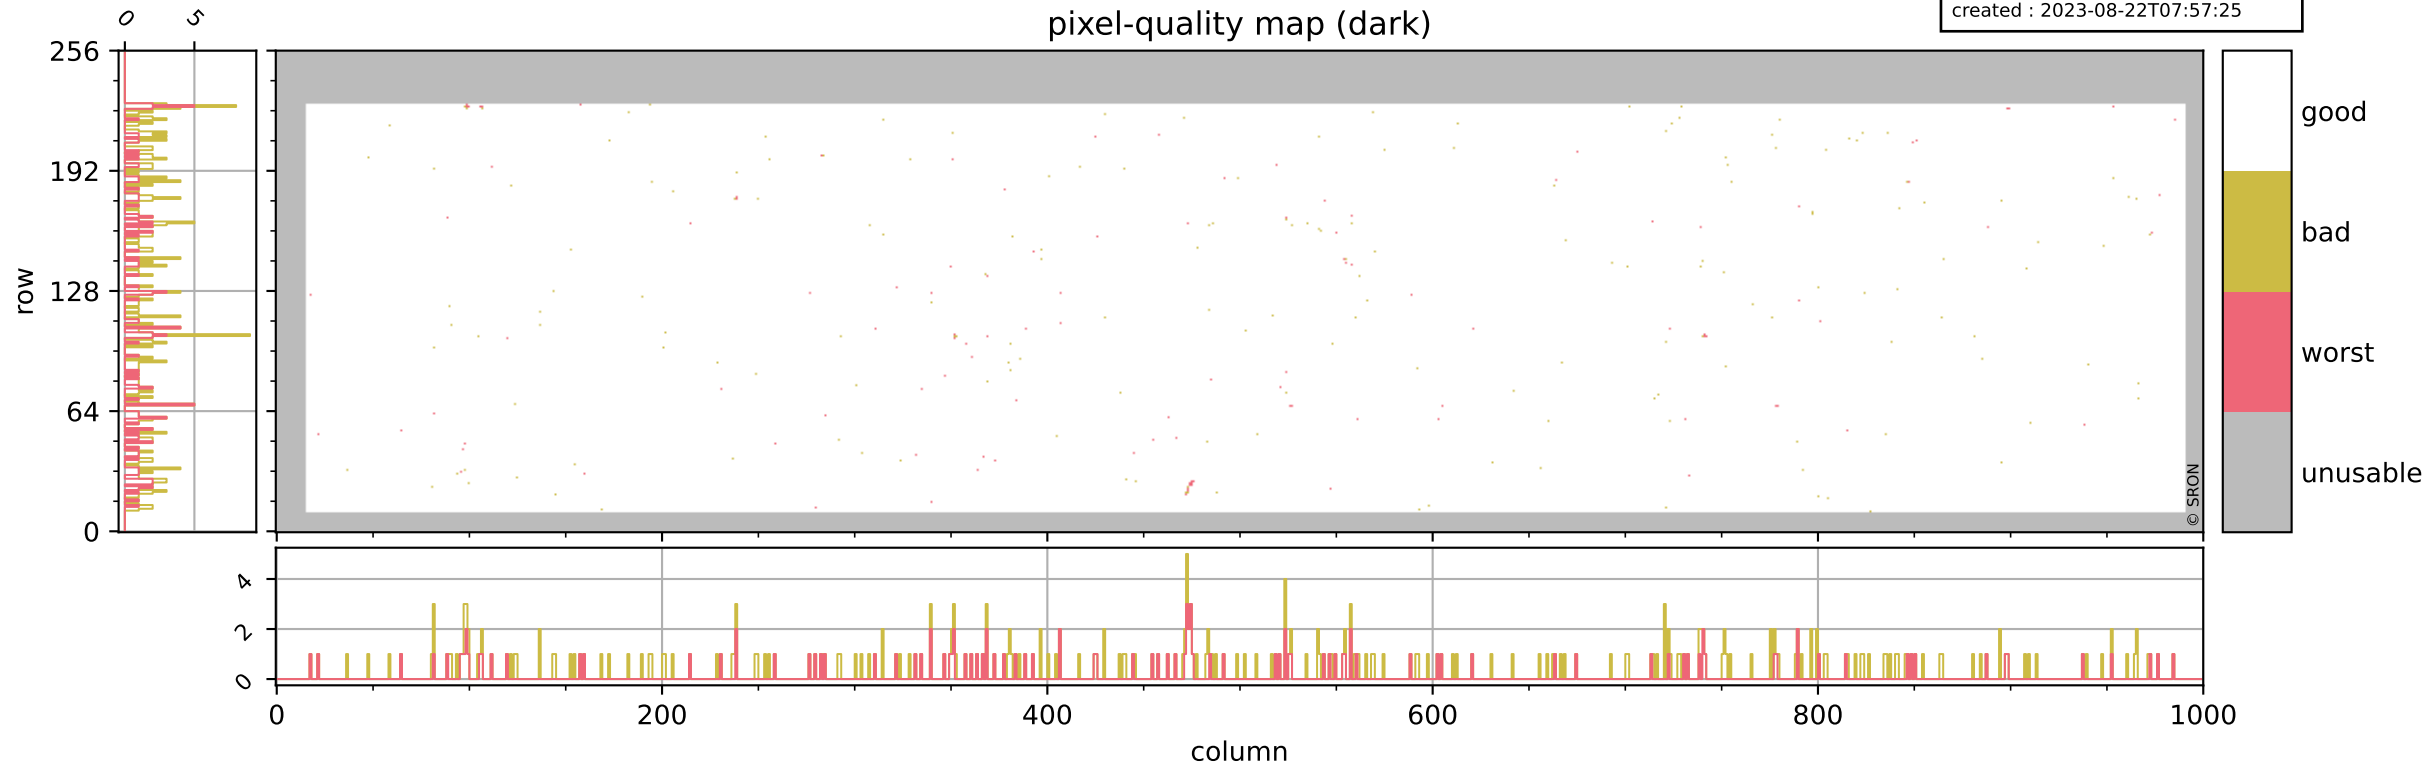

Tropomi SWIR pixel quality (official)

orbits : 19 in [8917, 8962]
coverage : 2019-07-04 / 2019-07-07
bad (quality < 0.8) : 3040
worst (quality < 0.1) : 352
created : 2023-08-22T07:57:25

pixel-quality map

Tropomi SWIR pixel quality (official)

orbits : 19 in [8917, 8962]
coverage : 2019-07-04 / 2019-07-07
bad (quality < 0.8) : 291
worst (quality < 0.1) : 114
created : 2023-08-22T07:57:25

pixel-quality map (dark)

Tropomi SWIR pixel quality (official)

orbits : 19 in [8917, 8962]
coverage : 2019-07-04 / 2019-07-07
bad (quality < 0.8) : 2788
worst (quality < 0.1) : 272
created : 2023-08-22T07:57:25

Tropomi SWIR pixel quality (official)

orbits : 19 in [8917, 8962]
coverage : 2019-07-04 / 2019-07-07
created : 2023-08-22T07:57:26

Histograms of pixel-quality

Tropomi SWIR pixel quality (official) ground-tracks of Sentinel-5P

orbits : 19 in [8917, 8962]
coverage : 2019-07-04 / 2019-07-07
created : 2023-08-22T07:57:26