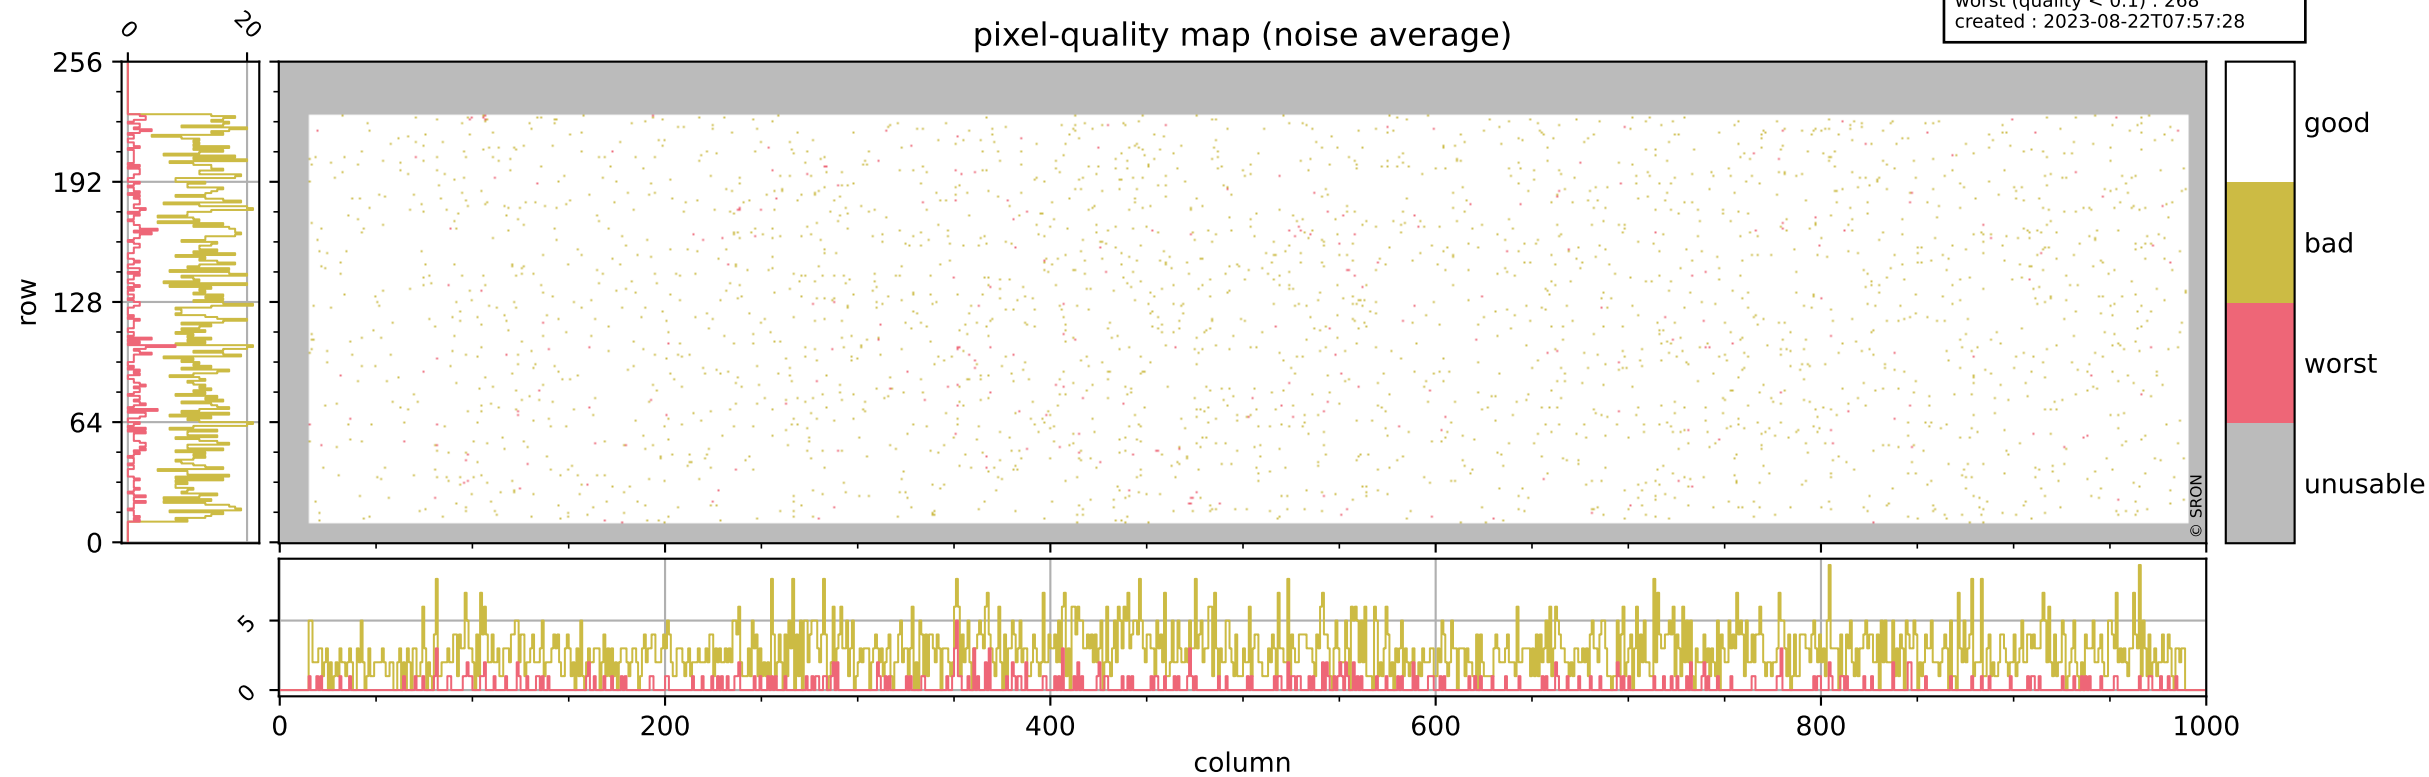

Tropomi SWIR pixel quality (official)

orbits : 19 in [8932, 8977]
coverage : 2019-07-05 / 2019-07-08
bad (quality < 0.8) : 3006
worst (quality < 0.1) : 348
created : 2023-08-22T07:57:27

Tropomi SWIR pixel quality (official)

orbits : 19 in [8932, 8977]
coverage : 2019-07-05 / 2019-07-08
bad (quality < 0.8) : 290
worst (quality < 0.1) : 114
created : 2023-08-22T07:57:27

pixel-quality map (dark)

Tropomi SWIR pixel quality (official)

orbits : 19 in [8932, 8977]
coverage : 2019-07-05 / 2019-07-08
bad (quality < 0.8) : 2752
worst (quality < 0.1) : 268
created : 2023-08-22T07:57:28

Tropomi SWIR pixel quality (official)

orbits : 19 in [8932, 8977]
coverage : 2019-07-05 / 2019-07-08
to good : 359
good to bad : 973
to worst : 140
created : 2023-08-22T07:57:28

Tropomi SWIR pixel quality (official) ground-tracks of Sentinel-5P

orbits : 19 in [8932, 8977]
coverage : 2019-07-05 / 2019-07-08
created : 2023-08-22T07:57:29

Tropomi SWIR pixel quality (official)

orbits : [2827, 8977]
coverage : 2018-04-30 / 2019-07-08
created : 2023-08-22T07:57:29