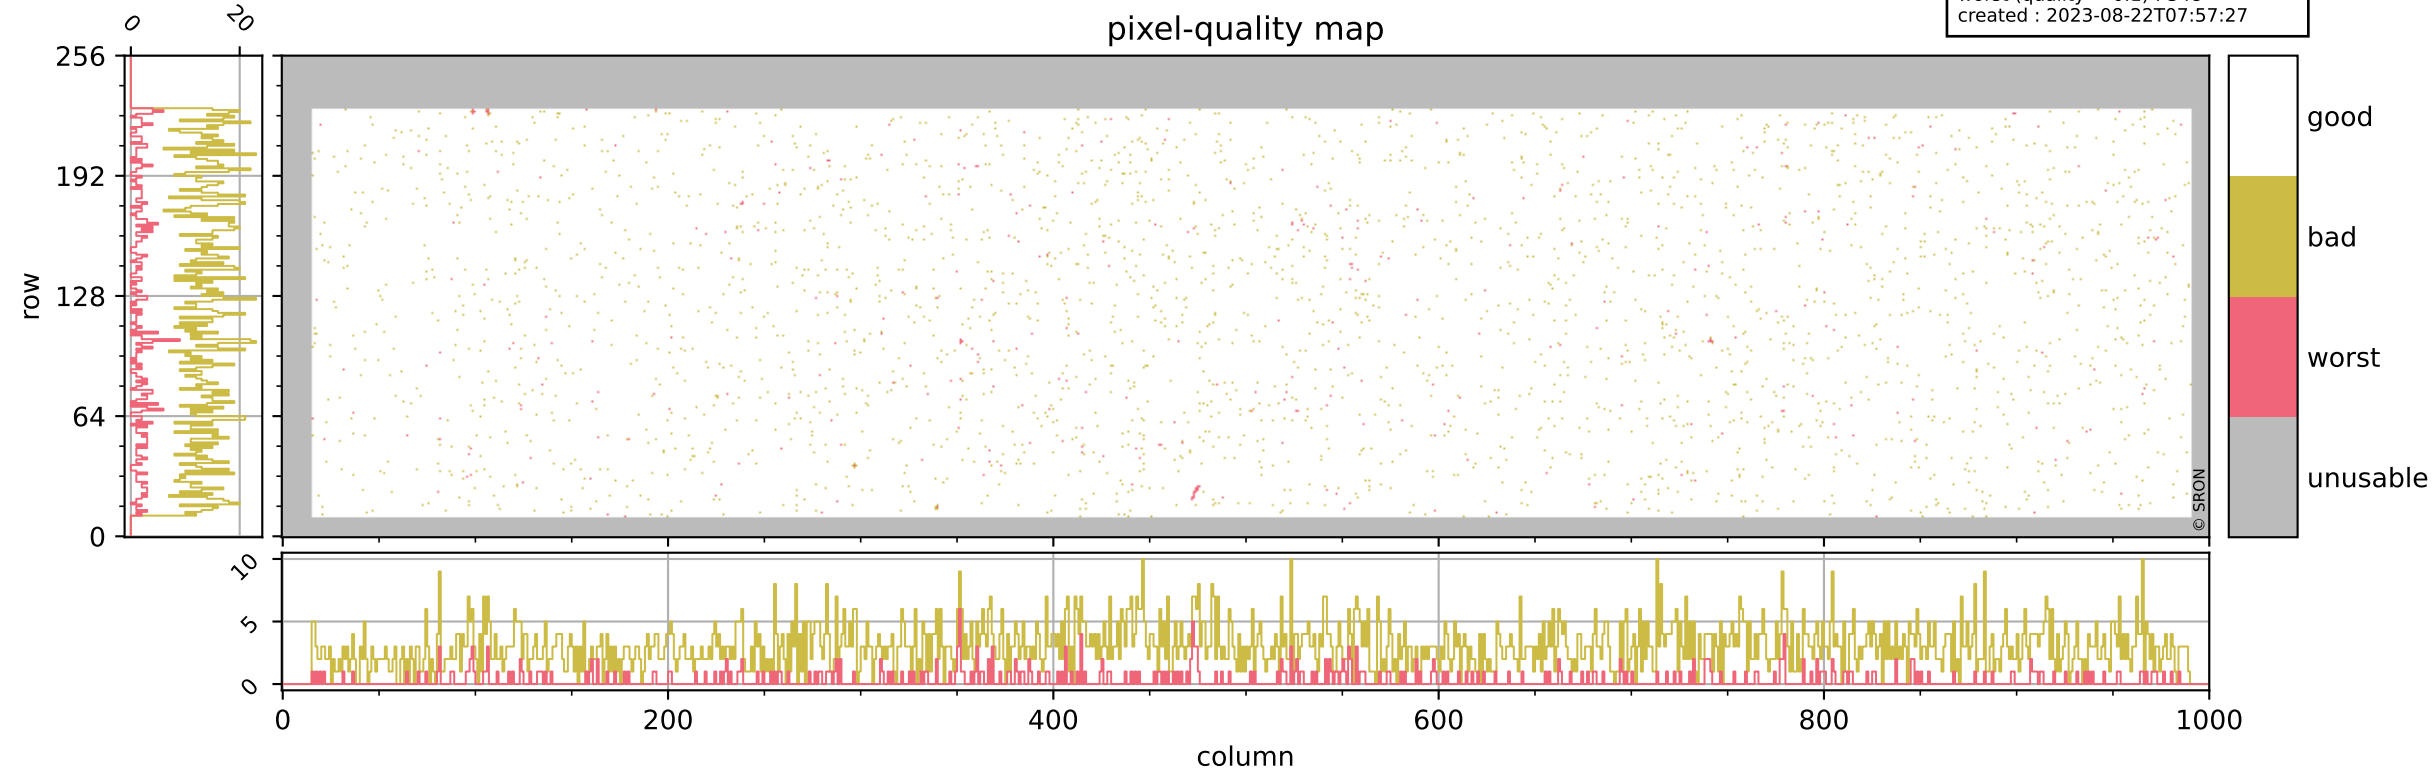

Tropomi SWIR pixel quality (official)

orbits : 19 in [8932, 8977]
coverage : 2019-07-05 / 2019-07-08
bad (quality < 0.8) : 3006
worst (quality < 0.1) : 348
created : 2023-08-22T07:57:27

Tropomi SWIR pixel quality (official)

orbits : 19 in [8932, 8977]
coverage : 2019-07-05 / 2019-07-08
bad (quality < 0.8) : 290
worst (quality < 0.1) : 114
created : 2023-08-22T07:57:27

pixel-quality map (dark)

Tropomi SWIR pixel quality (official)

orbits : 19 in [8932, 8977]
coverage : 2019-07-05 / 2019-07-08
bad (quality < 0.8) : 2752
worst (quality < 0.1) : 268
created : 2023-08-22T07:57:28

Tropomi SWIR pixel quality (official)

orbits : 19 in [8932, 8977]
coverage : 2019-07-05 / 2019-07-08
to good : 359
good to bad : 973
to worst : 140
created : 2023-08-22T07:57:28

Tropomi SWIR pixel quality (official) ground-tracks of Sentinel-5P

orbits : 19 in [8932, 8977]
coverage : 2019-07-05 / 2019-07-08
created : 2023-08-22T07:57:29

Tropomi SWIR pixel quality (official)

orbits : [2827, 8977]
coverage : 2018-04-30 / 2019-07-08
created : 2023-08-22T07:57:29