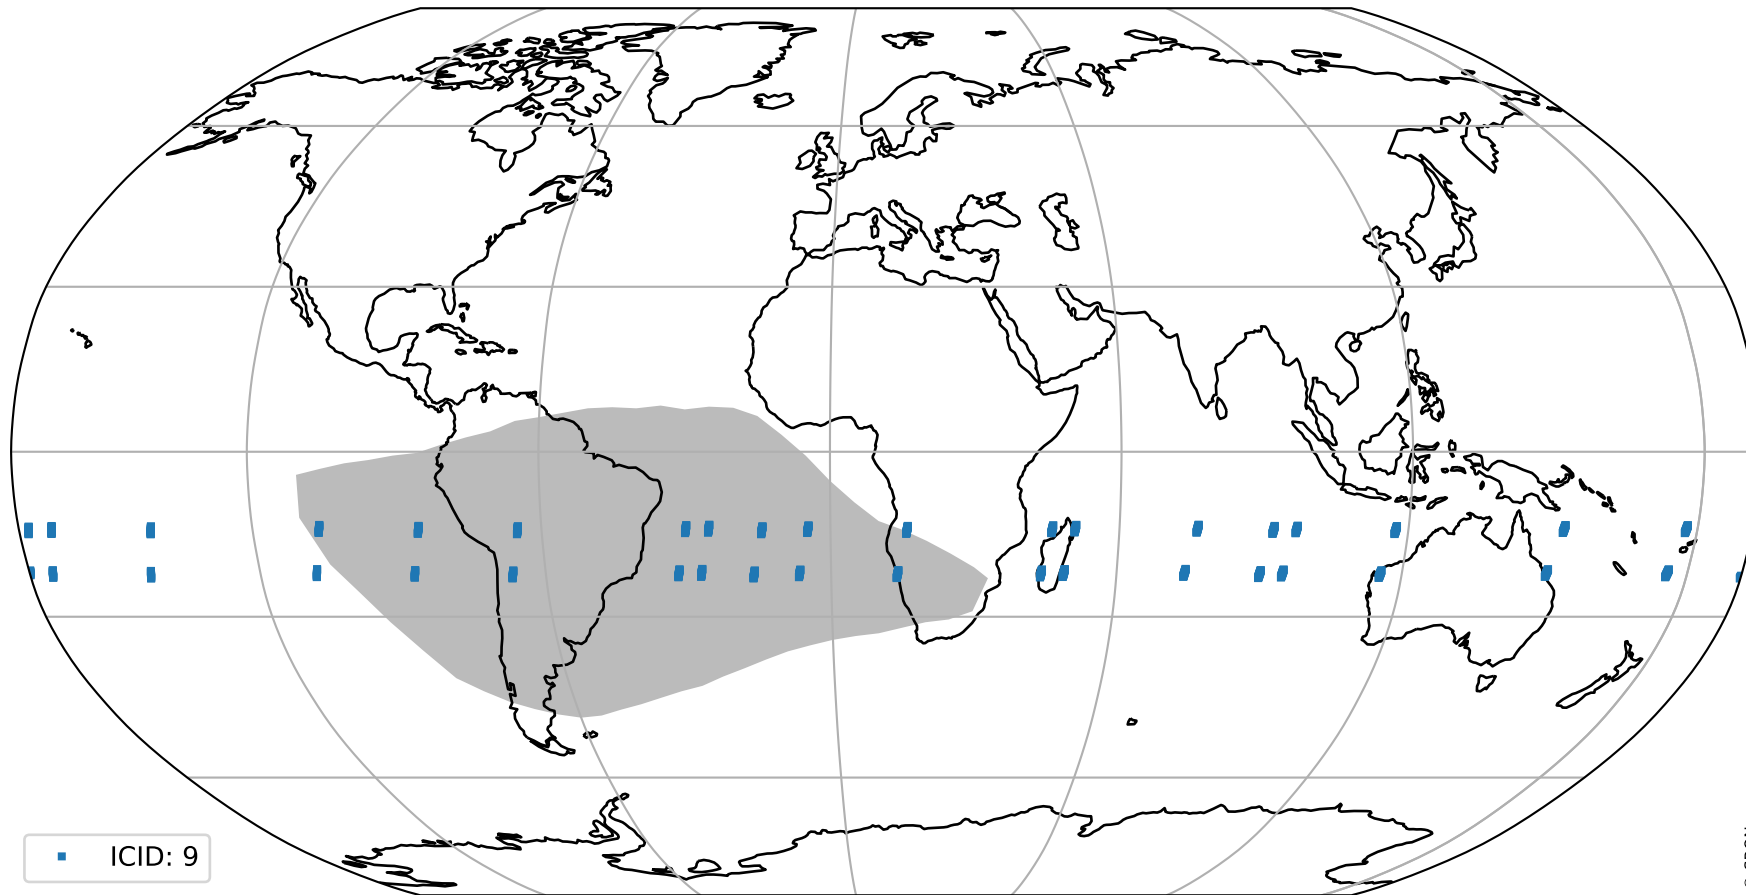

orbits : 19 in [8932, 8977]
coverage : 2019-07-05 / 2019-07-08
bad (quality < 0.8) : 2752
worst (quality < 0.1) : 268
created : 2023-08-22T07:57:28

Tropomi SWIR pixel quality (official)

orbits : 19 in [8932, 8977]
coverage : 2019-07-05 / 2019-07-08
to good : 359
good to bad : 973
to worst : 140
created : 2023-08-22T07:57:28

total quality compared with SWIR pixel-quality CKD

Tropomi SWIR pixel quality (official)

orbits : 19 in [8932, 8977]
coverage : 2019-07-05 / 2019-07-08
created : 2023-08-22T07:57:28

Histograms of pixel-quality

Tropomi SWIR pixel quality (official) ground-tracks of Sentinel-5P

orbits : 19 in [8932, 8977]
coverage : 2019-07-05 / 2019-07-08
created : 2023-08-22T07:57:29

Tropomi SWIR pixel quality (official)

orbits : [2827, 8977]
coverage : 2018-04-30 / 2019-07-08
created : 2023-08-22T07:57:29