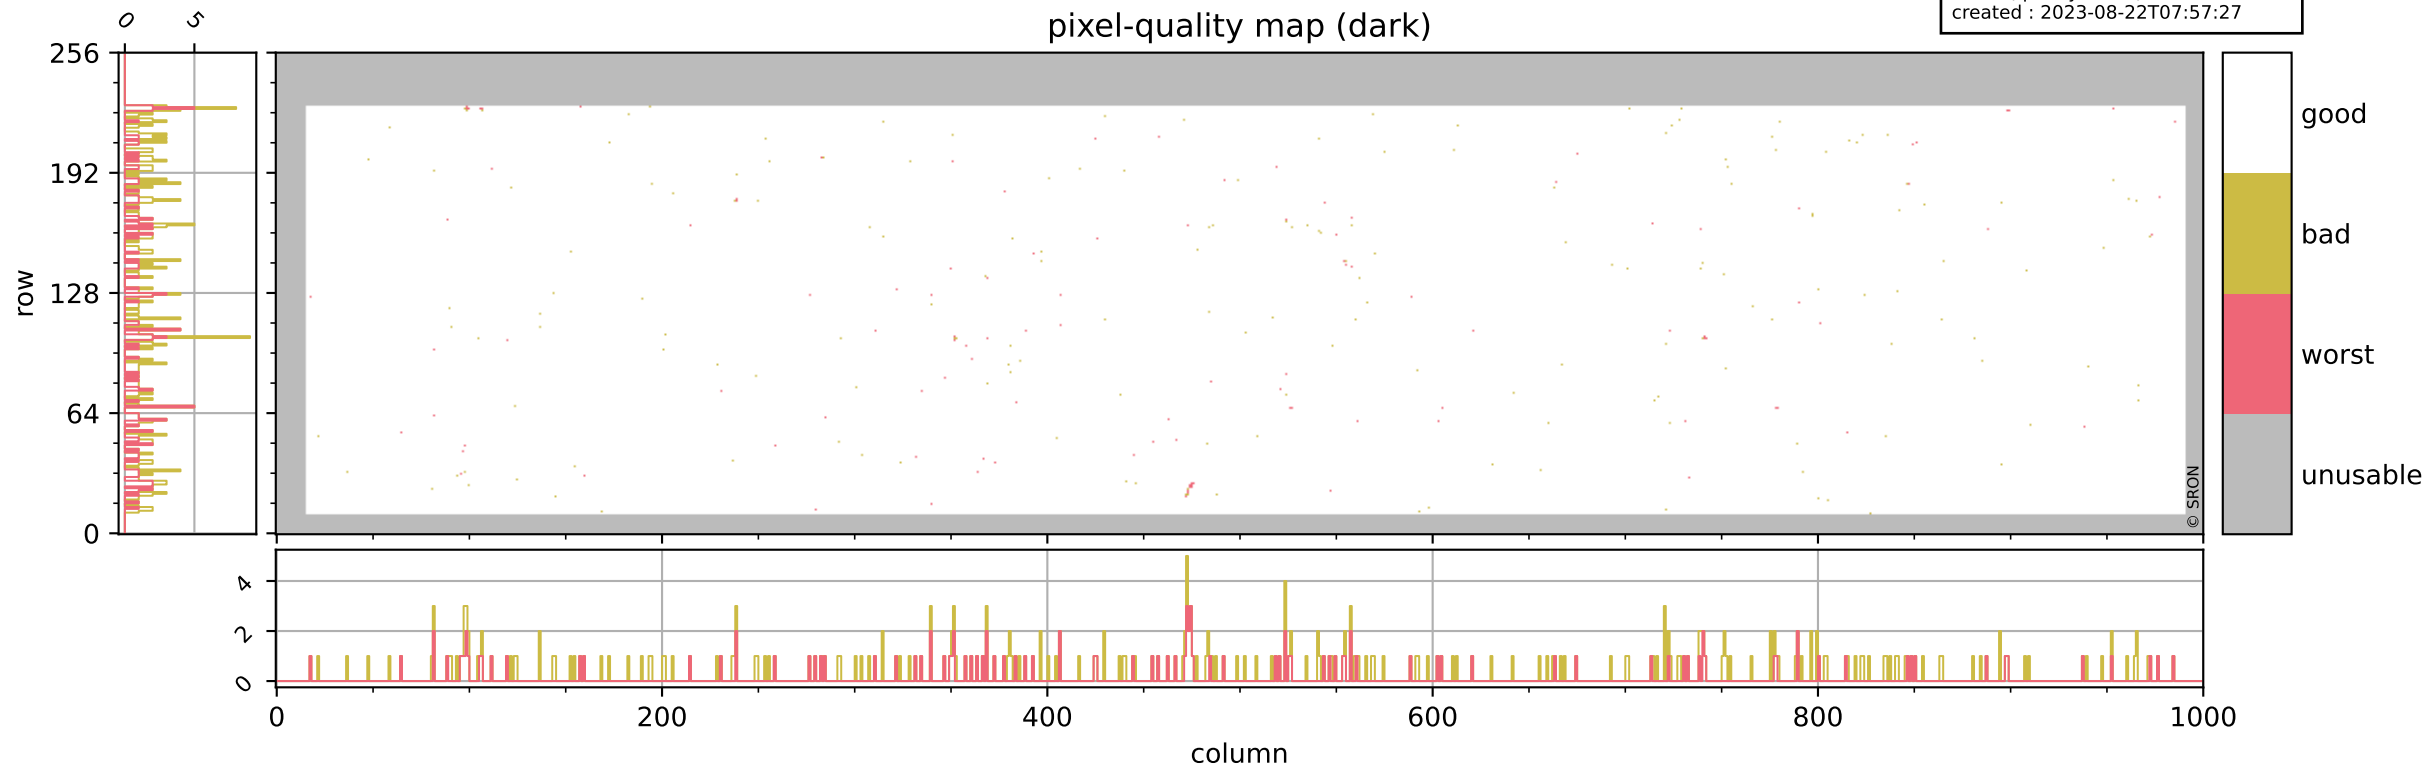

Tropomi SWIR pixel quality (official)

orbits : 19 in [8932, 8977]
coverage : 2019-07-05 / 2019-07-08
bad (quality < 0.8) : 3006
worst (quality < 0.1) : 348
created : 2023-08-22T07:57:27

Tropomi SWIR pixel quality (official)

orbits : 19 in [8932, 8977]
coverage : 2019-07-05 / 2019-07-08
bad (quality < 0.8) : 290
worst (quality < 0.1) : 114
created : 2023-08-22T07:57:27

pixel-quality map (dark)

Tropomi SWIR pixel quality (official)

orbits : 19 in [8932, 8977]
coverage : 2019-07-05 / 2019-07-08
bad (quality < 0.8) : 2752
worst (quality < 0.1) : 268
created : 2023-08-22T07:57:28

Tropomi SWIR pixel quality (official)

orbits : 19 in [8932, 8977]
coverage : 2019-07-05 / 2019-07-08
to good : 359
good to bad : 973
to worst : 140
created : 2023-08-22T07:57:28

Tropomi SWIR pixel quality (official) ground-tracks of Sentinel-5P

orbits : 19 in [8932, 8977]
coverage : 2019-07-05 / 2019-07-08
created : 2023-08-22T07:57:29

Tropomi SWIR pixel quality (official)

orbits : [2827, 8977]
coverage : 2018-04-30 / 2019-07-08
created : 2023-08-22T07:57:29