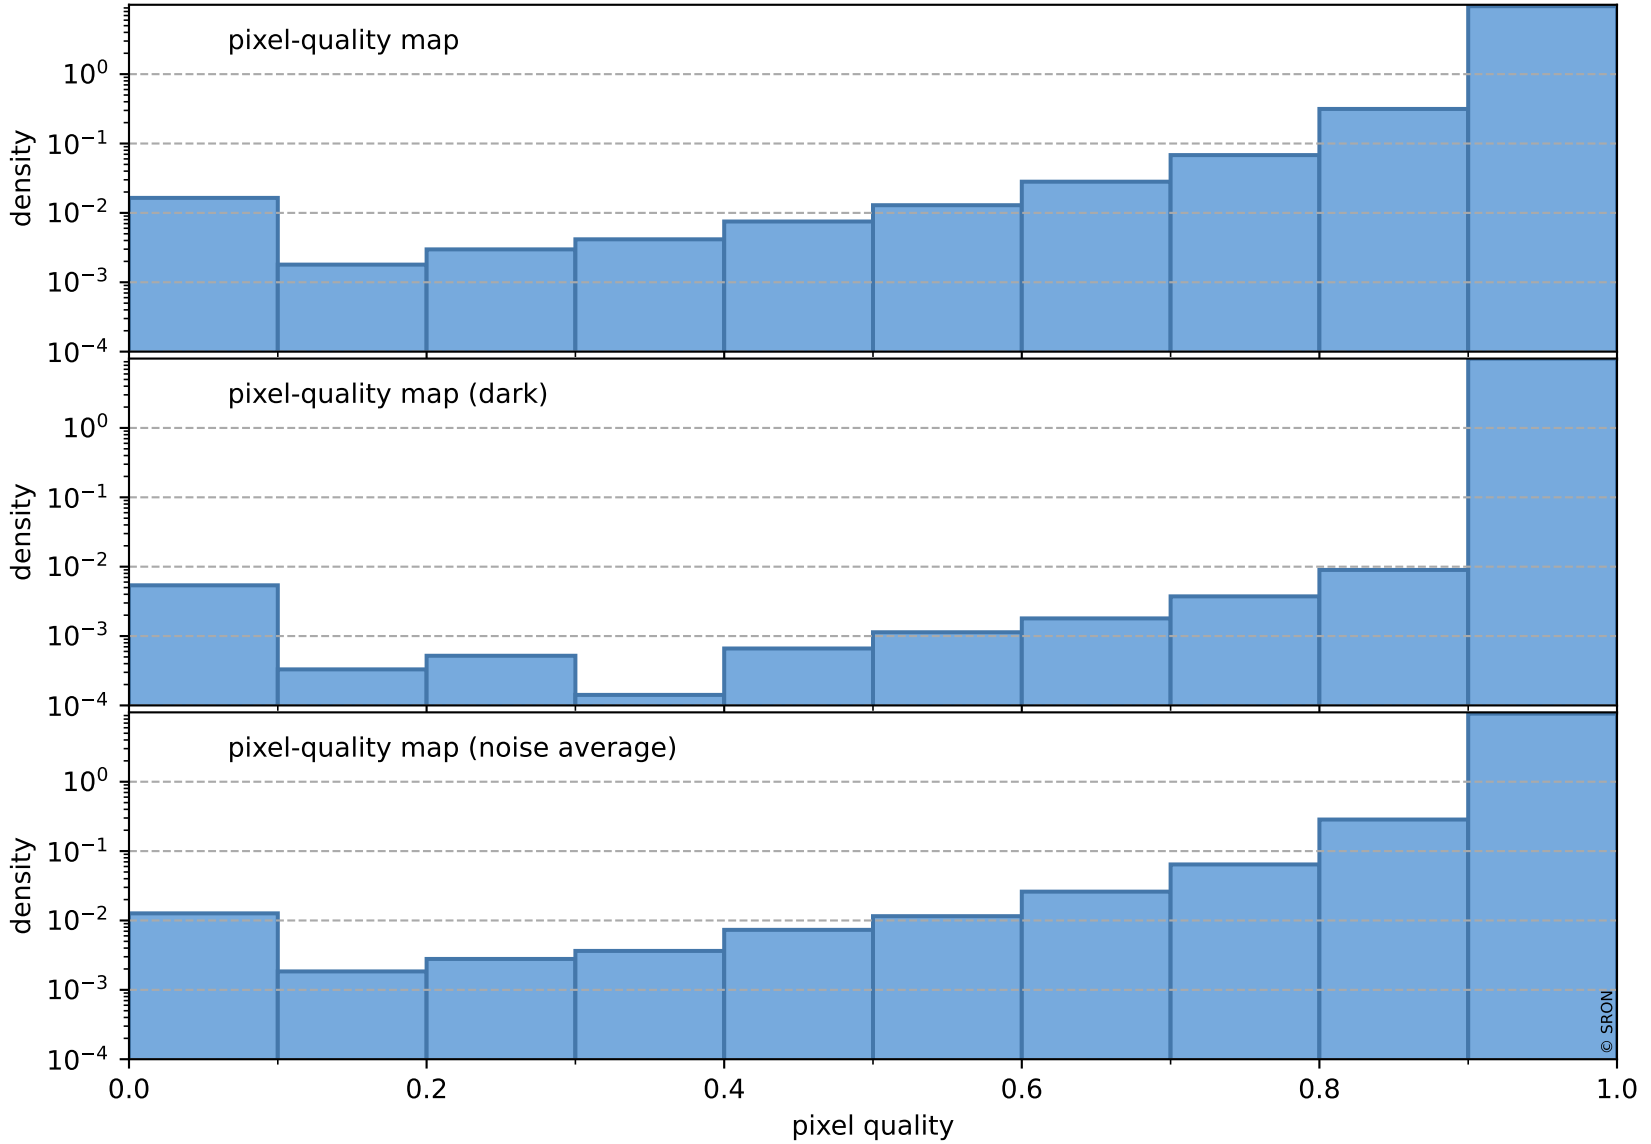

orbits : 19 in [8932, 8977]
coverage : 2019-07-05 / 2019-07-08
bad (quality < 0.8) : 290
worst (quality < 0.1) : 114
created : 2023-08-22T07:57:27

pixel-quality map (dark)

Tropomi SWIR pixel quality (official)

orbits : 19 in [8932, 8977]
coverage : 2019-07-05 / 2019-07-08
bad (quality < 0.8) : 2752
worst (quality < 0.1) : 268
created : 2023-08-22T07:57:28

Tropomi SWIR pixel quality (official)

orbits : 19 in [8932, 8977]
coverage : 2019-07-05 / 2019-07-08
to good : 359
good to bad : 973
to worst : 140
created : 2023-08-22T07:57:28

total quality compared with SWIR pixel-quality CKD

Tropomi SWIR pixel quality (official)

orbits : 19 in [8932, 8977]
coverage : 2019-07-05 / 2019-07-08
created : 2023-08-22T07:57:28

Histograms of pixel-quality

Tropomi SWIR pixel quality (official) ground-tracks of Sentinel-5P

orbits : 19 in [8932, 8977]
coverage : 2019-07-05 / 2019-07-08
created : 2023-08-22T07:57:29

Tropomi SWIR pixel quality (official)

orbits : [2827, 8977]
coverage : 2018-04-30 / 2019-07-08
created : 2023-08-22T07:57:29