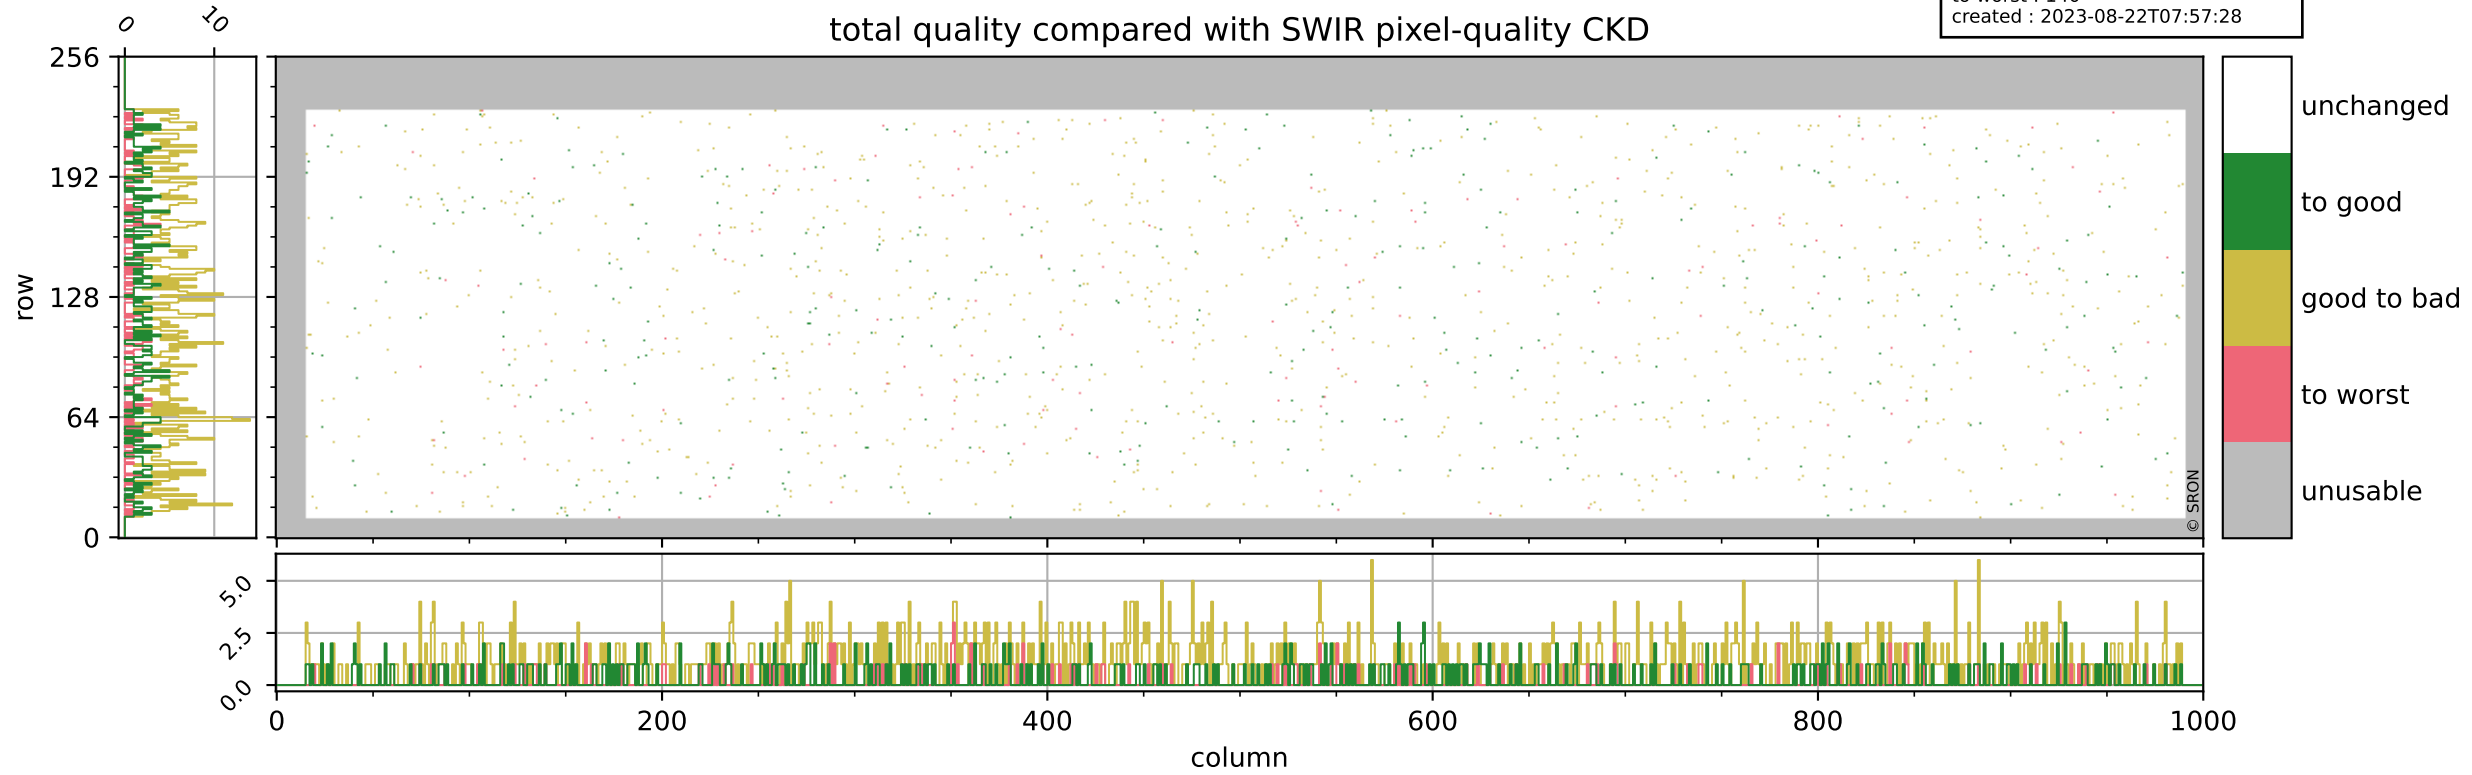

orbits : 19 in [8932, 8977]
coverage : 2019-07-05 / 2019-07-08
bad (quality < 0.8) : 290
worst (quality < 0.1) : 114
created : 2023-08-22T07:57:27

pixel-quality map (dark)

Tropomi SWIR pixel quality (official)

orbits : 19 in [8932, 8977]
coverage : 2019-07-05 / 2019-07-08
bad (quality < 0.8) : 2752
worst (quality < 0.1) : 268
created : 2023-08-22T07:57:28

Tropomi SWIR pixel quality (official)

orbits : 19 in [8932, 8977]
coverage : 2019-07-05 / 2019-07-08
to good : 359
good to bad : 973
to worst : 140
created : 2023-08-22T07:57:28

total quality compared with SWIR pixel-quality CKD

Tropomi SWIR pixel quality (official)

orbits : 19 in [8932, 8977]
coverage : 2019-07-05 / 2019-07-08
created : 2023-08-22T07:57:28

Histograms of pixel-quality

Tropomi SWIR pixel quality (official) ground-tracks of Sentinel-5P

orbits : 19 in [8932, 8977]
coverage : 2019-07-05 / 2019-07-08
created : 2023-08-22T07:57:29

Tropomi SWIR pixel quality (official)

orbits : [2827, 8977]
coverage : 2018-04-30 / 2019-07-08
created : 2023-08-22T07:57:29