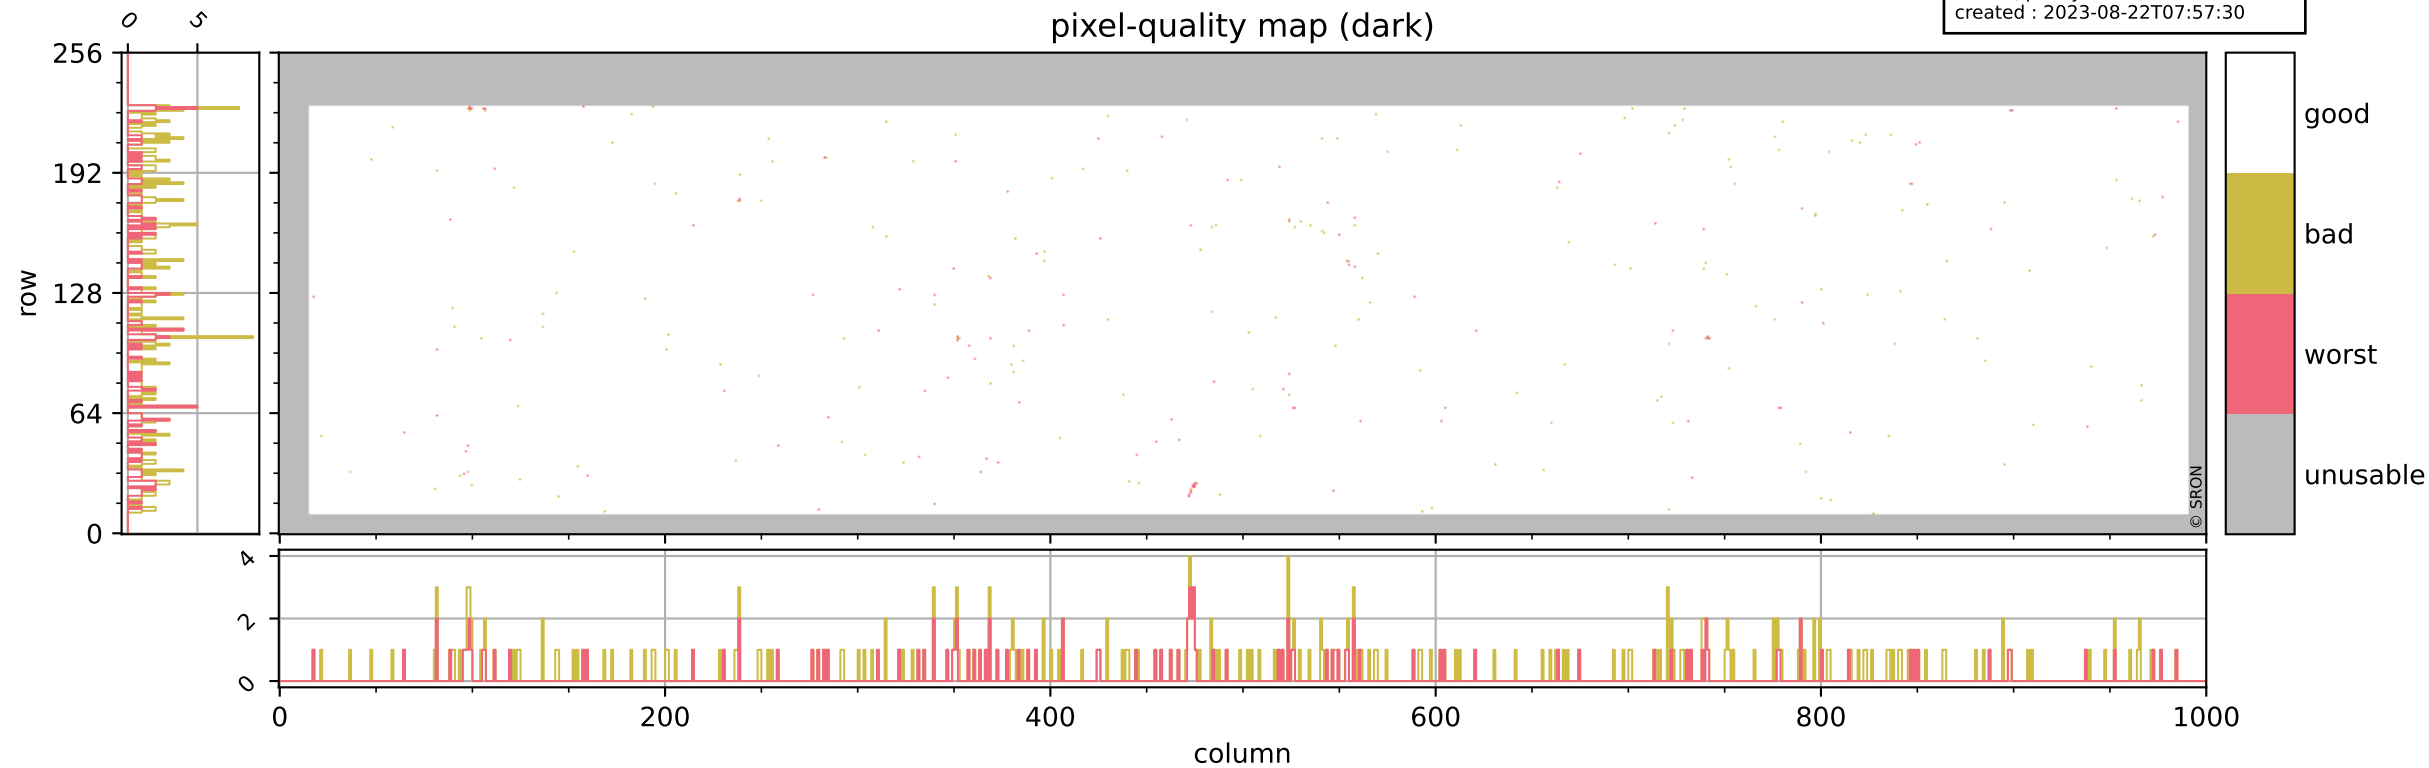

Tropomi SWIR pixel quality (official)

orbits : 18 in [8947, 8992]
coverage : 2019-07-06 / 2019-07-09
bad (quality < 0.8) : 3009
worst (quality < 0.1) : 343
created : 2023-08-22T07:57:29

pixel-quality map

Tropomi SWIR pixel quality (official)

orbits : 18 in [8947, 8992]
coverage : 2019-07-06 / 2019-07-09
bad (quality < 0.8) : 292
worst (quality < 0.1) : 115
created : 2023-08-22T07:57:30

pixel-quality map (dark)

Tropomi SWIR pixel quality (official)

orbits : 18 in [8947, 8992]
coverage : 2019-07-06 / 2019-07-09
bad (quality < 0.8) : 2754
worst (quality < 0.1) : 262
created : 2023-08-22T07:57:30

pixel-quality map (noise average)

Tropomi SWIR pixel quality (official)

orbits : 18 in [8947, 8992]
coverage : 2019-07-06 / 2019-07-09
to good : 360
good to bad : 980
to worst : 136
created : 2023-08-22T07:57:30

total quality compared with SWIR pixel-quality CKD