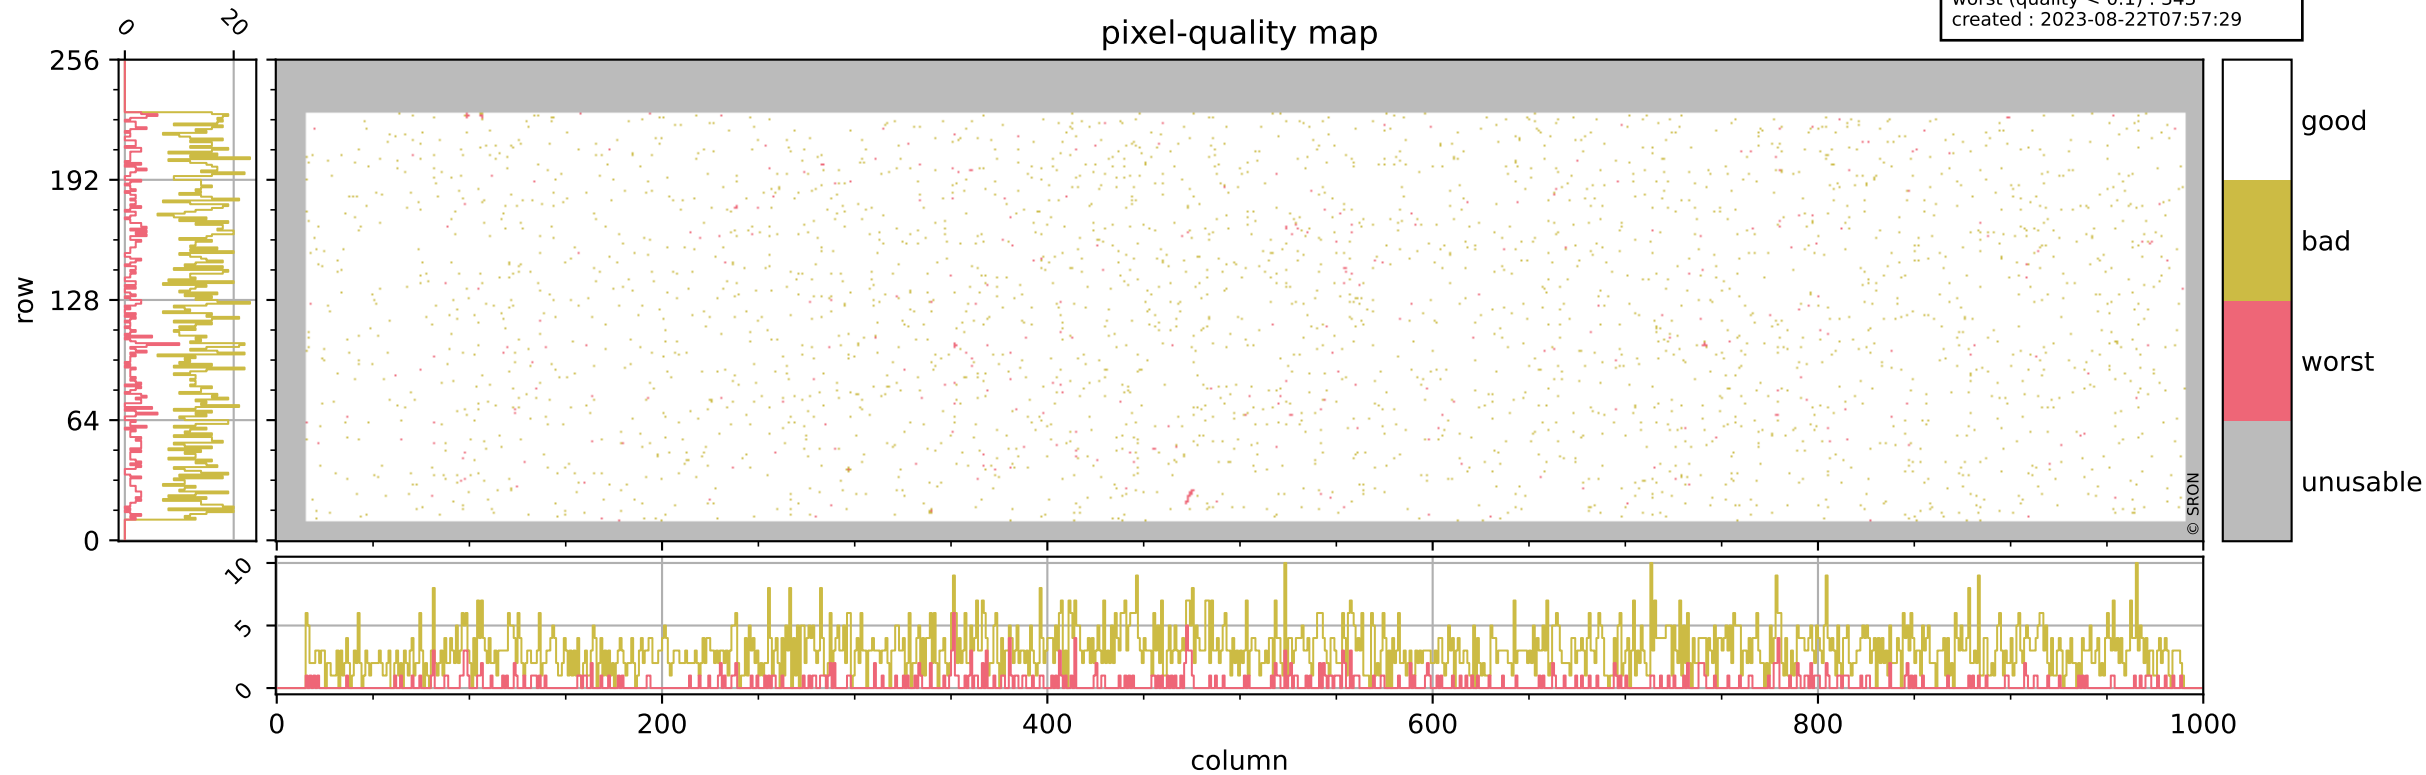

Tropomi SWIR pixel quality (official)

orbits : 18 in [8947, 8992]
coverage : 2019-07-06 / 2019-07-09
bad (quality < 0.8) : 3009
worst (quality < 0.1) : 343
created : 2023-08-22T07:57:29

pixel-quality map

Tropomi SWIR pixel quality (official)

orbits : 18 in [8947, 8992]
coverage : 2019-07-06 / 2019-07-09
bad (quality < 0.8) : 292
worst (quality < 0.1) : 115
created : 2023-08-22T07:57:30

pixel-quality map (dark)

Tropomi SWIR pixel quality (official)

orbits : 18 in [8947, 8992]
coverage : 2019-07-06 / 2019-07-09
bad (quality < 0.8) : 2754
worst (quality < 0.1) : 262
created : 2023-08-22T07:57:30

pixel-quality map (noise average)

Tropomi SWIR pixel quality (official)

orbits : 18 in [8947, 8992]
coverage : 2019-07-06 / 2019-07-09
created : 2023-08-22T07:57:30

Histograms of pixel-quality

Tropomi SWIR pixel quality (official) ground-tracks of Sentinel-5P