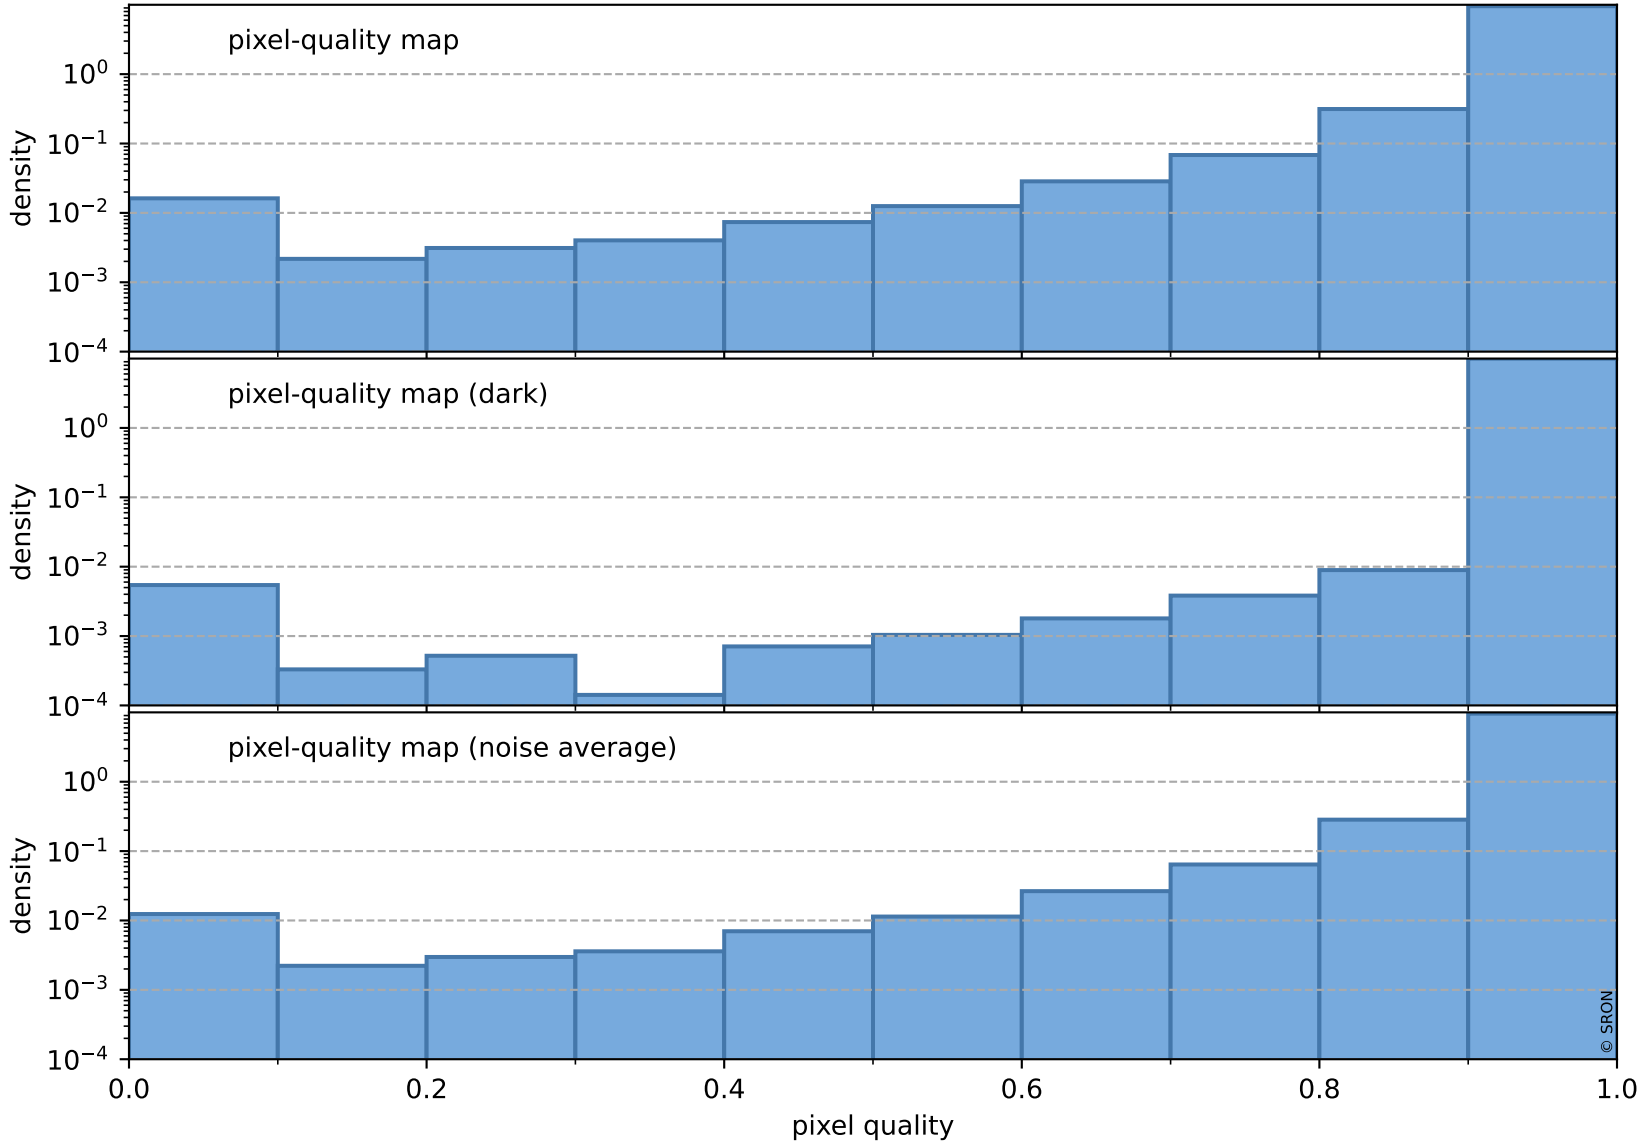

Tropomi SWIR pixel quality (official)

orbits : 18 in [8947, 8992]
coverage : 2019-07-06 / 2019-07-09
to good : 360
good to bad : 980
to worst : 136
created : 2023-08-22T07:57:30

total quality compared with SWIR pixel-quality CKD

Tropomi SWIR pixel quality (official)

orbits : 18 in [8947, 8992]
coverage : 2019-07-06 / 2019-07-09
created : 2023-08-22T07:57:30

Histograms of pixel-quality

Tropomi SWIR pixel quality (official) ground-tracks of Sentinel-5P

orbits : 18 in [8947, 8992]
coverage : 2019-07-06 / 2019-07-09
created : 2023-08-22T07:57:31

Tropomi SWIR pixel quality (official)

orbits : [2827, 8992]
coverage : 2018-04-30 / 2019-07-09
created : 2023-08-22T07:57:31