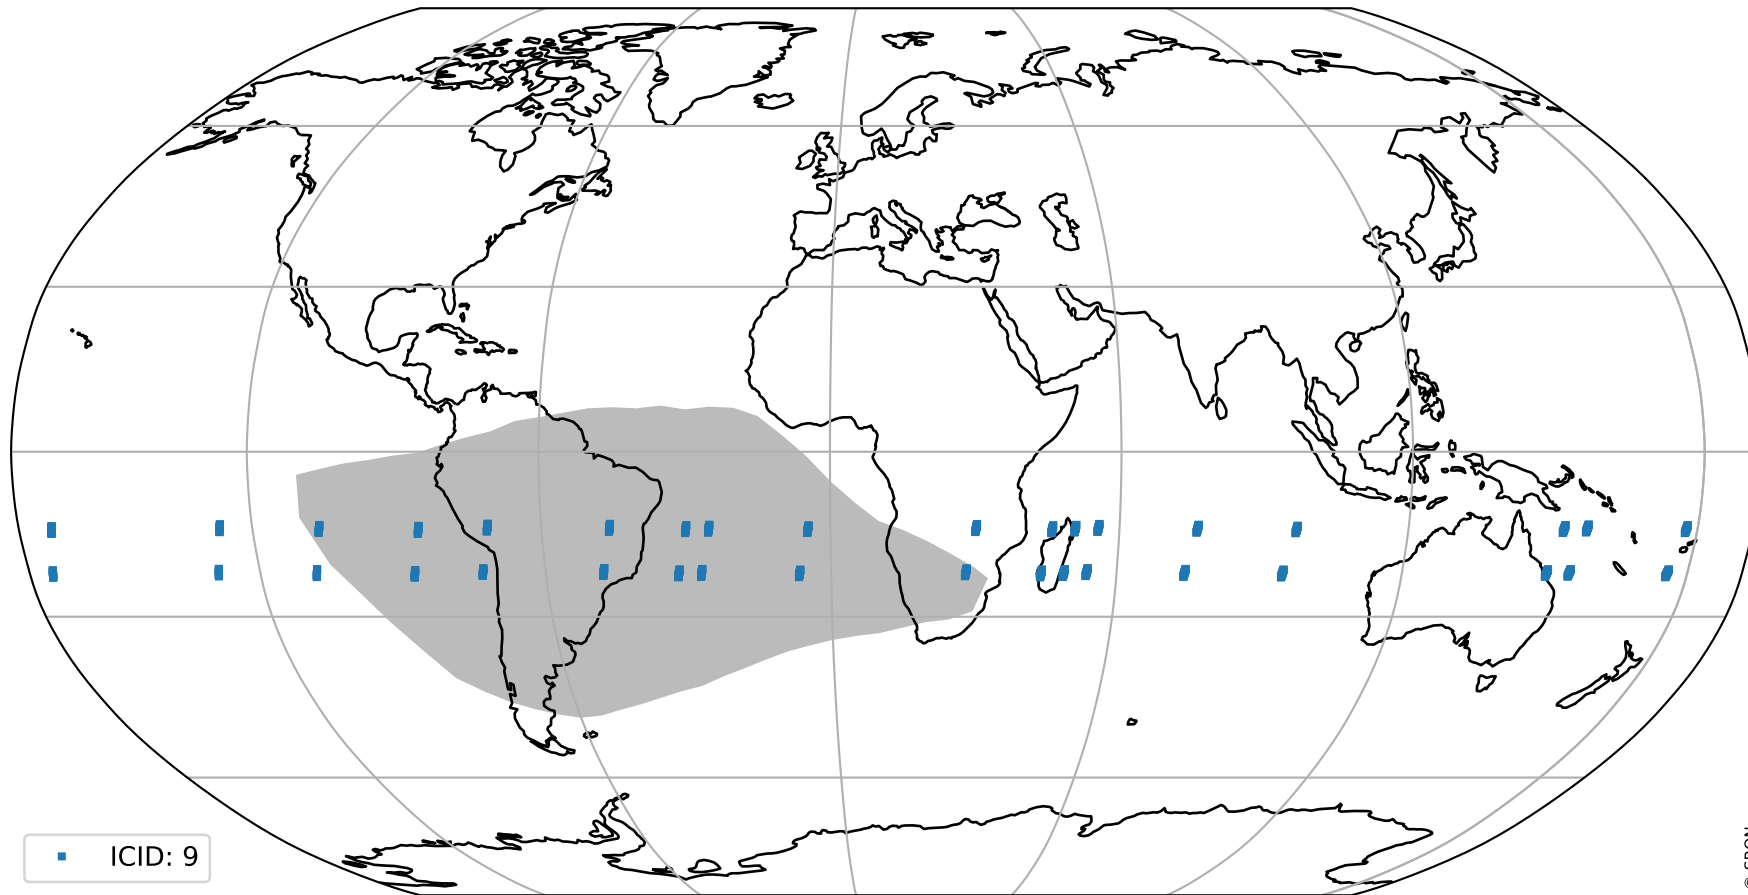

Tropomi SWIR pixel quality (official)

orbits : 18 in [8947, 8992]
coverage : 2019-07-06 / 2019-07-09
to good : 360
good to bad : 980
to worst : 136
created : 2023-08-22T07:57:30

total quality compared with SWIR pixel-quality CKD

Tropomi SWIR pixel quality (official)

orbits : 18 in [8947, 8992]
coverage : 2019-07-06 / 2019-07-09
created : 2023-08-22T07:57:30

Histograms of pixel-quality

Tropomi SWIR pixel quality (official) ground-tracks of Sentinel-5P

orbits : 18 in [8947, 8992]
coverage : 2019-07-06 / 2019-07-09
created : 2023-08-22T07:57:31

Tropomi SWIR pixel quality (official)

orbits : [2827, 8992]
coverage : 2018-04-30 / 2019-07-09
created : 2023-08-22T07:57:31