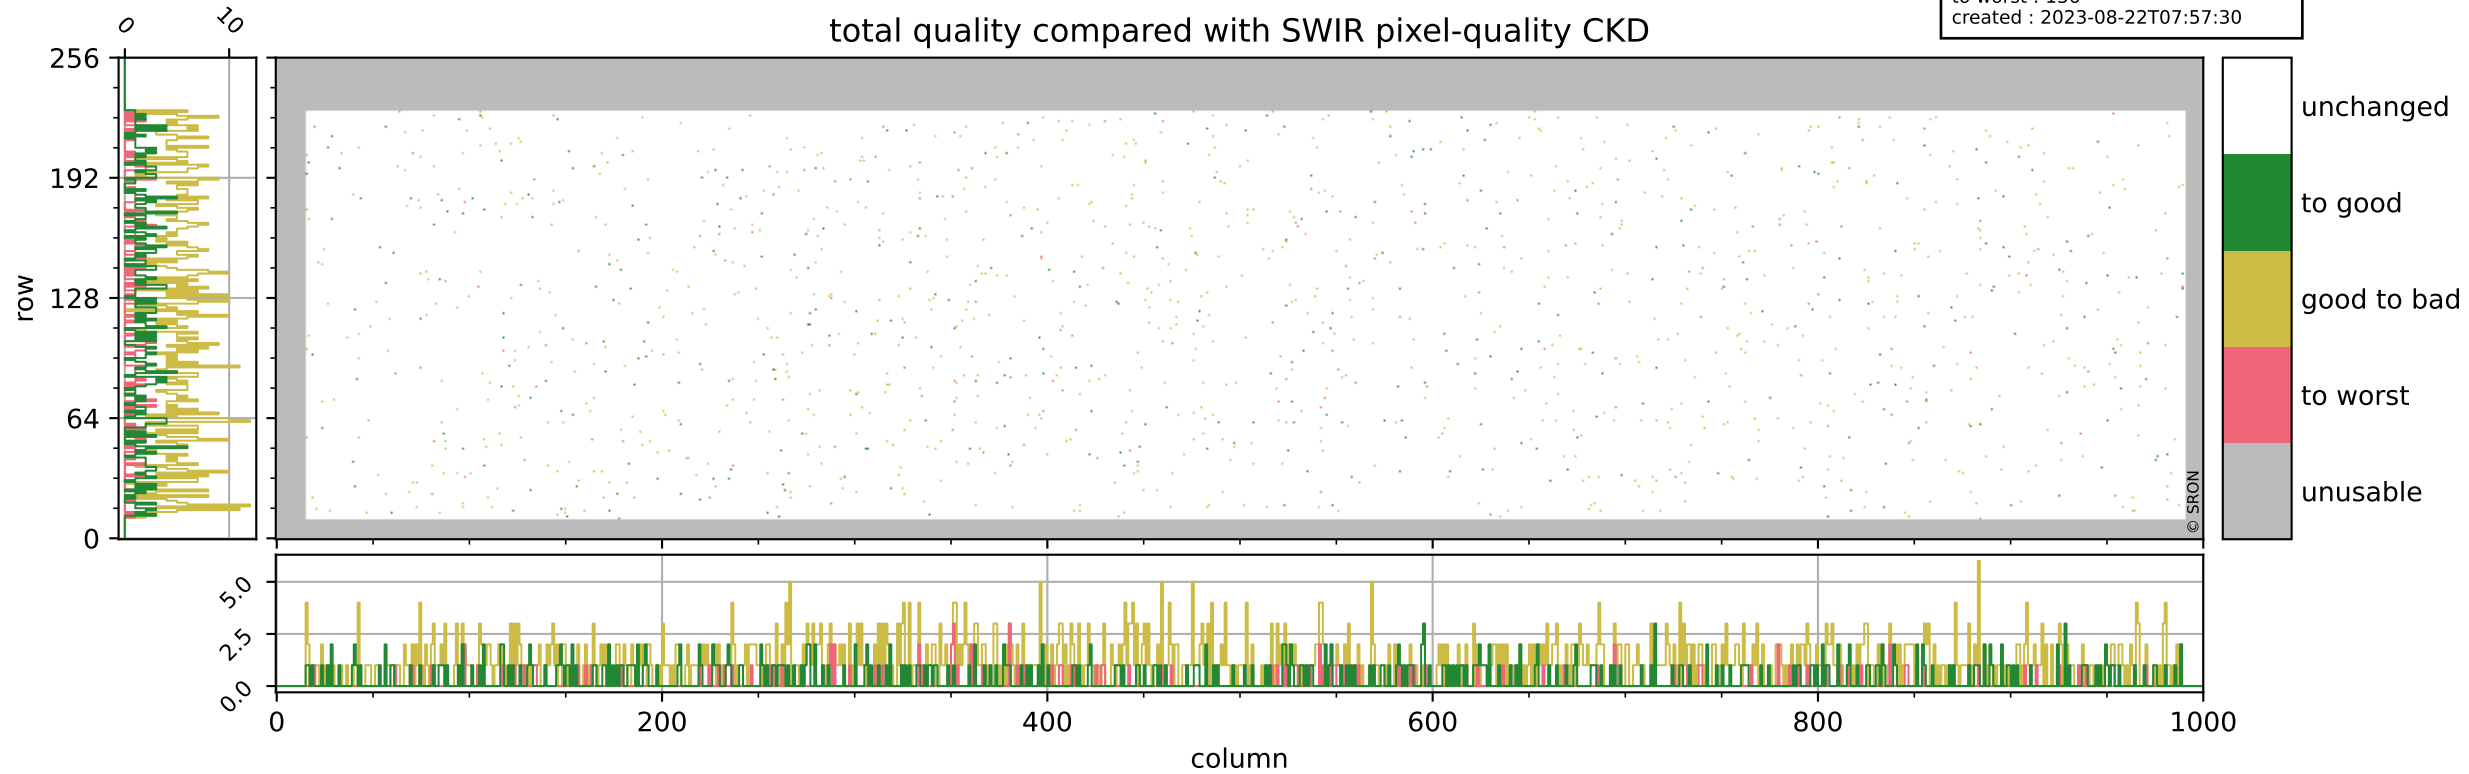

Tropomi SWIR pixel quality (official)

orbits : 18 in [8947, 8992]
coverage : 2019-07-06 / 2019-07-09
bad (quality < 0.8) : 292
worst (quality < 0.1) : 115
created : 2023-08-22T07:57:30

pixel-quality map (dark)

Tropomi SWIR pixel quality (official)

orbits : 18 in [8947, 8992]
coverage : 2019-07-06 / 2019-07-09
bad (quality < 0.8) : 2754
worst (quality < 0.1) : 262
created : 2023-08-22T07:57:30

pixel-quality map (noise average)

Tropomi SWIR pixel quality (official)

orbits : 18 in [8947, 8992]
coverage : 2019-07-06 / 2019-07-09
to good : 360
good to bad : 980
to worst : 136
created : 2023-08-22T07:57:30

total quality compared with SWIR pixel-quality CKD

Tropomi SWIR pixel quality (official)

orbits : 18 in [8947, 8992]
coverage : 2019-07-06 / 2019-07-09
created : 2023-08-22T07:57:30

Histograms of pixel-quality

Tropomi SWIR pixel quality (official) ground-tracks of Sentinel-5P