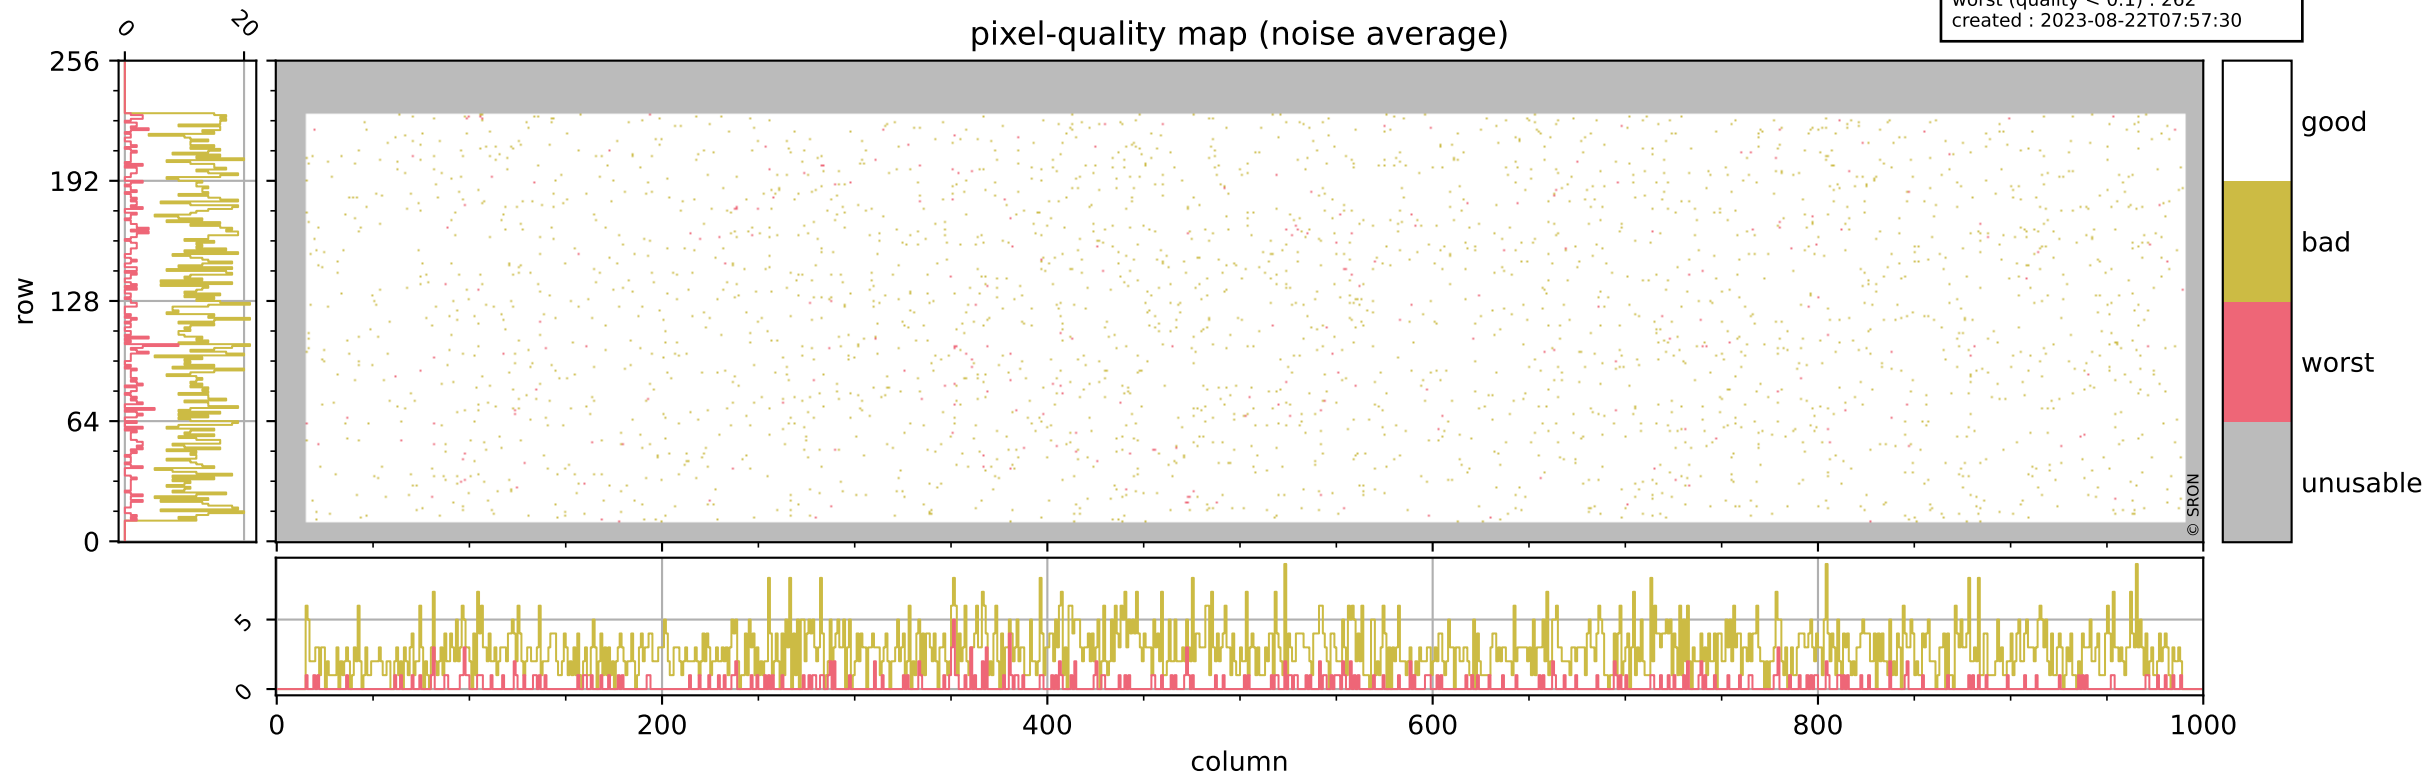

Tropomi SWIR pixel quality (official)

orbits : 18 in [8947, 8992]
coverage : 2019-07-06 / 2019-07-09
bad (quality < 0.8) : 292
worst (quality < 0.1) : 115
created : 2023-08-22T07:57:30

pixel-quality map (dark)

Tropomi SWIR pixel quality (official)

orbits : 18 in [8947, 8992]
coverage : 2019-07-06 / 2019-07-09
bad (quality < 0.8) : 2754
worst (quality < 0.1) : 262
created : 2023-08-22T07:57:30

pixel-quality map (noise average)

Tropomi SWIR pixel quality (official)

orbits : 18 in [8947, 8992]
coverage : 2019-07-06 / 2019-07-09
to good : 360
good to bad : 980
to worst : 136
created : 2023-08-22T07:57:30

total quality compared with SWIR pixel-quality CKD

Tropomi SWIR pixel quality (official)

orbits : 18 in [8947, 8992]
coverage : 2019-07-06 / 2019-07-09
created : 2023-08-22T07:57:30

Histograms of pixel-quality

Tropomi SWIR pixel quality (official) ground-tracks of Sentinel-5P