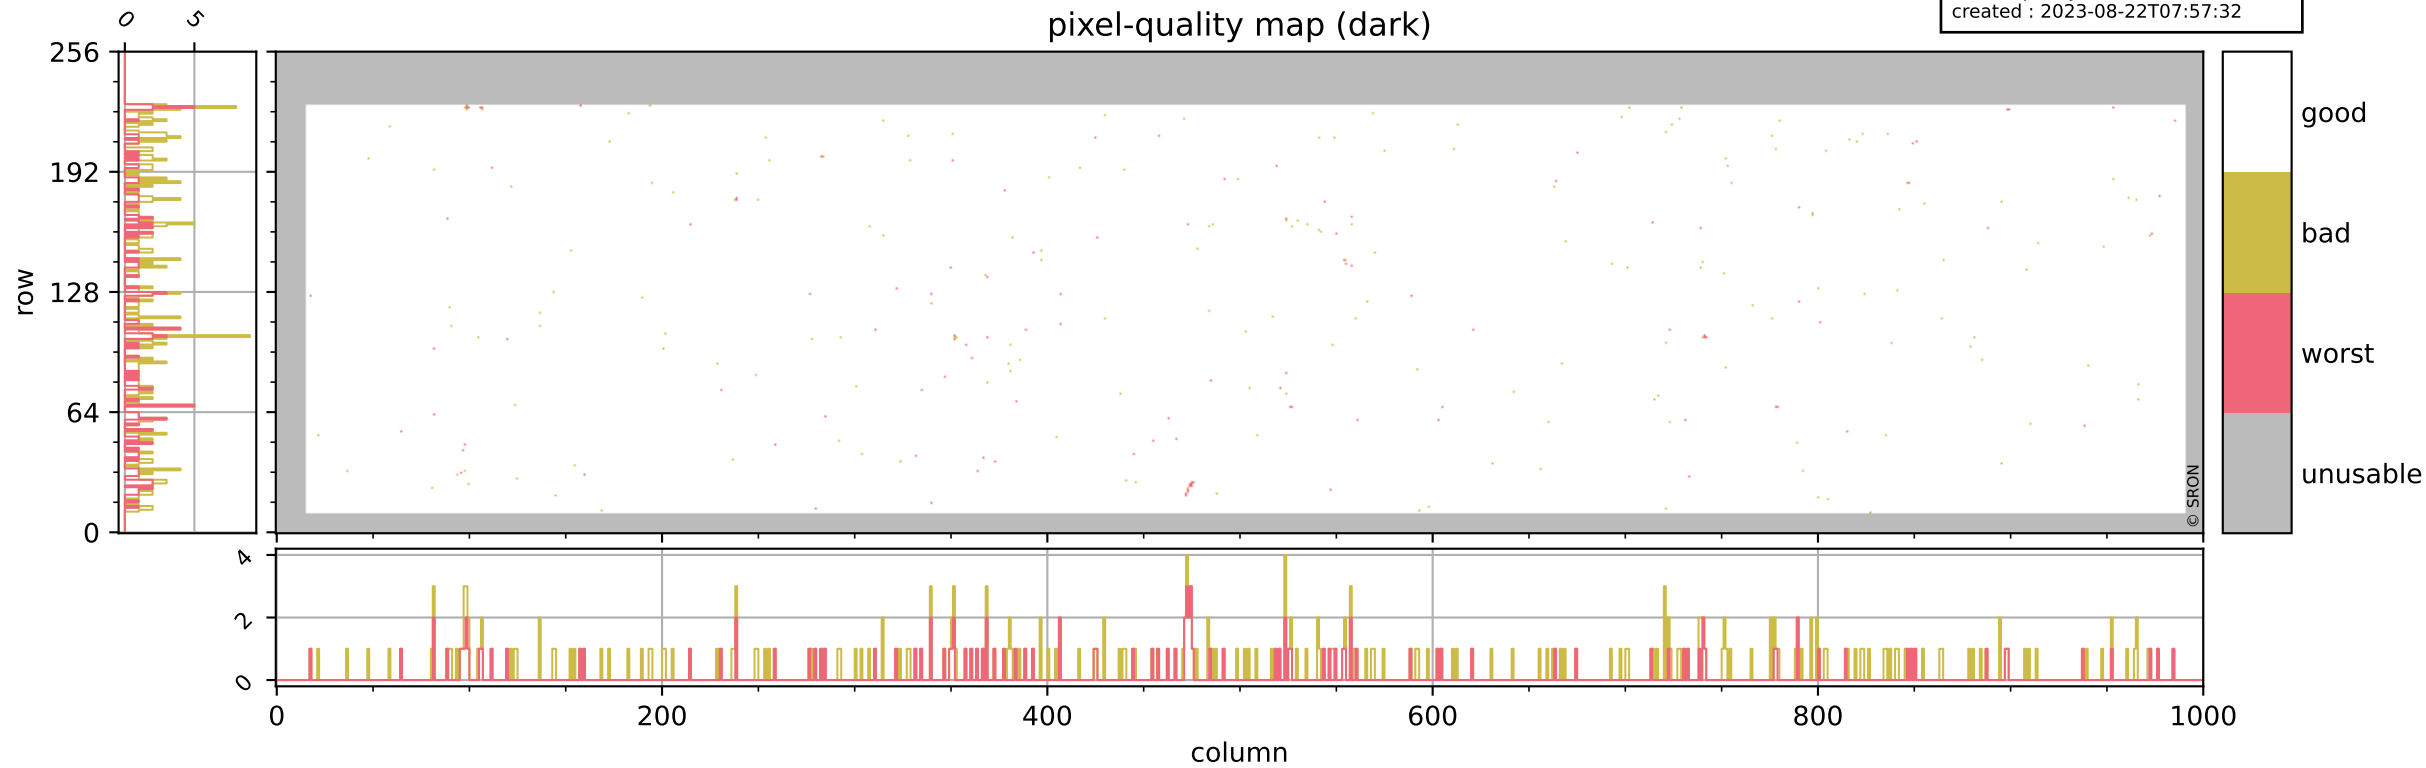

Tropomi SWIR pixel quality (official)

orbits : 19 in [8962, 9007]
coverage : 2019-07-07 / 2019-07-10
bad (quality < 0.8) : 3014
worst (quality < 0.1) : 338
created : 2023-08-22T07:57:32

pixel-quality map

Tropomi SWIR pixel quality (official)

orbits : 19 in [8962, 9007]
coverage : 2019-07-07 / 2019-07-10
bad (quality < 0.8) : 295
worst (quality < 0.1) : 115
created : 2023-08-22T07:57:32

pixel-quality map (dark)

Tropomi SWIR pixel quality (official)

orbits : 19 in [8962, 9007]
coverage : 2019-07-07 / 2019-07-10
bad (quality < 0.8) : 2753
worst (quality < 0.1) : 257
created : 2023-08-22T07:57:32

pixel-quality map (noise average)

Tropomi SWIR pixel quality (official)

orbits : 19 in [8962, 9007]
coverage : 2019-07-07 / 2019-07-10
created : 2023-08-22T07:57:33

Histograms of pixel-quality

Tropomi SWIR pixel quality (official) ground-tracks of Sentinel-5P