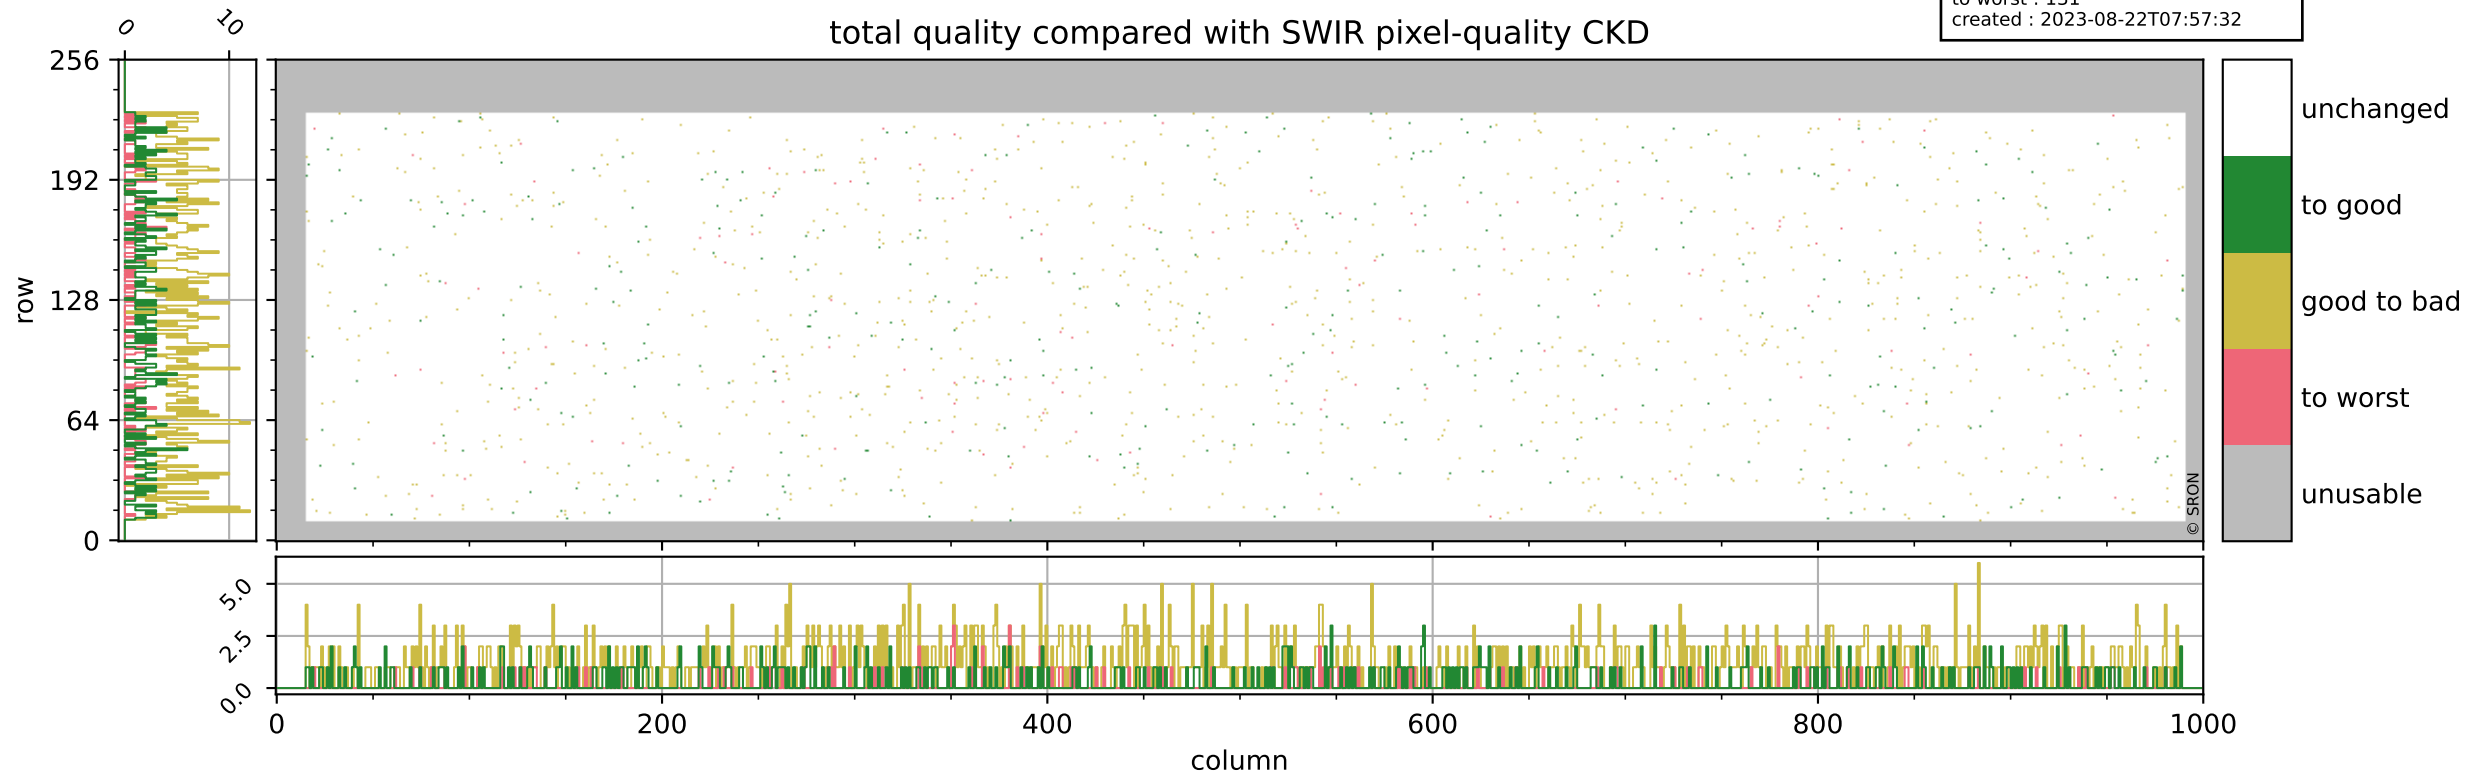

Tropomi SWIR pixel quality (official)

orbits : 19 in [8962, 9007]
coverage : 2019-07-07 / 2019-07-10
bad (quality < 0.8) : 295
worst (quality < 0.1) : 115
created : 2023-08-22T07:57:32

pixel-quality map (dark)

Tropomi SWIR pixel quality (official)

orbits : 19 in [8962, 9007]
coverage : 2019-07-07 / 2019-07-10
bad (quality < 0.8) : 2753
worst (quality < 0.1) : 257
created : 2023-08-22T07:57:32

pixel-quality map (noise average)

Tropomi SWIR pixel quality (official)

orbits : 19 in [8962, 9007]
coverage : 2019-07-07 / 2019-07-10
to good : 366
good to bad : 997
to worst : 131
created : 2023-08-22T07:57:32

total quality compared with SWIR pixel-quality CKD

Tropomi SWIR pixel quality (official)

orbits : 19 in [8962, 9007]
coverage : 2019-07-07 / 2019-07-10
created : 2023-08-22T07:57:33

Histograms of pixel-quality

Tropomi SWIR pixel quality (official) ground-tracks of Sentinel-5P