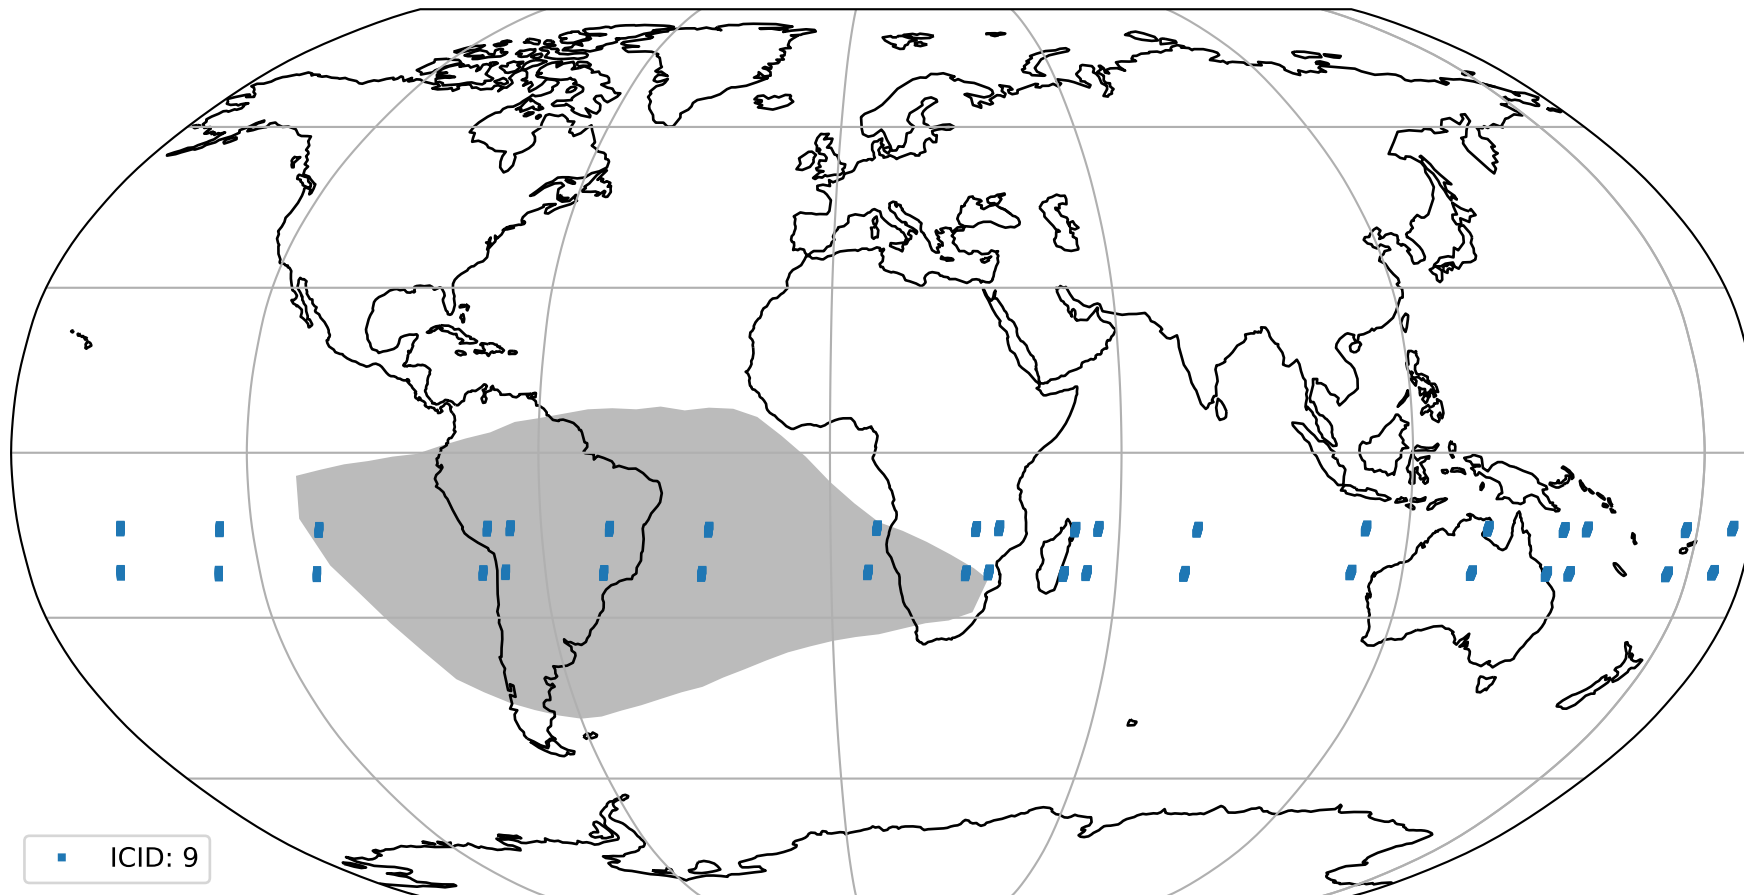

Tropomi SWIR pixel quality (official)

orbits : 19 in [8962, 9007]
coverage : 2019-07-07 / 2019-07-10
to good : 366
good to bad : 997
to worst : 131
created : 2023-08-22T07:57:32

total quality compared with SWIR pixel-quality CKD

Tropomi SWIR pixel quality (official)

orbits : 19 in [8962, 9007]
coverage : 2019-07-07 / 2019-07-10
created : 2023-08-22T07:57:33

Histograms of pixel-quality

Tropomi SWIR pixel quality (official) ground-tracks of Sentinel-5P

orbits : 19 in [8962, 9007]
coverage : 2019-07-07 / 2019-07-10
created : 2023-08-22T07:57:33

Tropomi SWIR pixel quality (official)

orbits : [2827, 9007]
coverage : 2018-04-30 / 2019-07-10
created : 2023-08-22T07:57:33