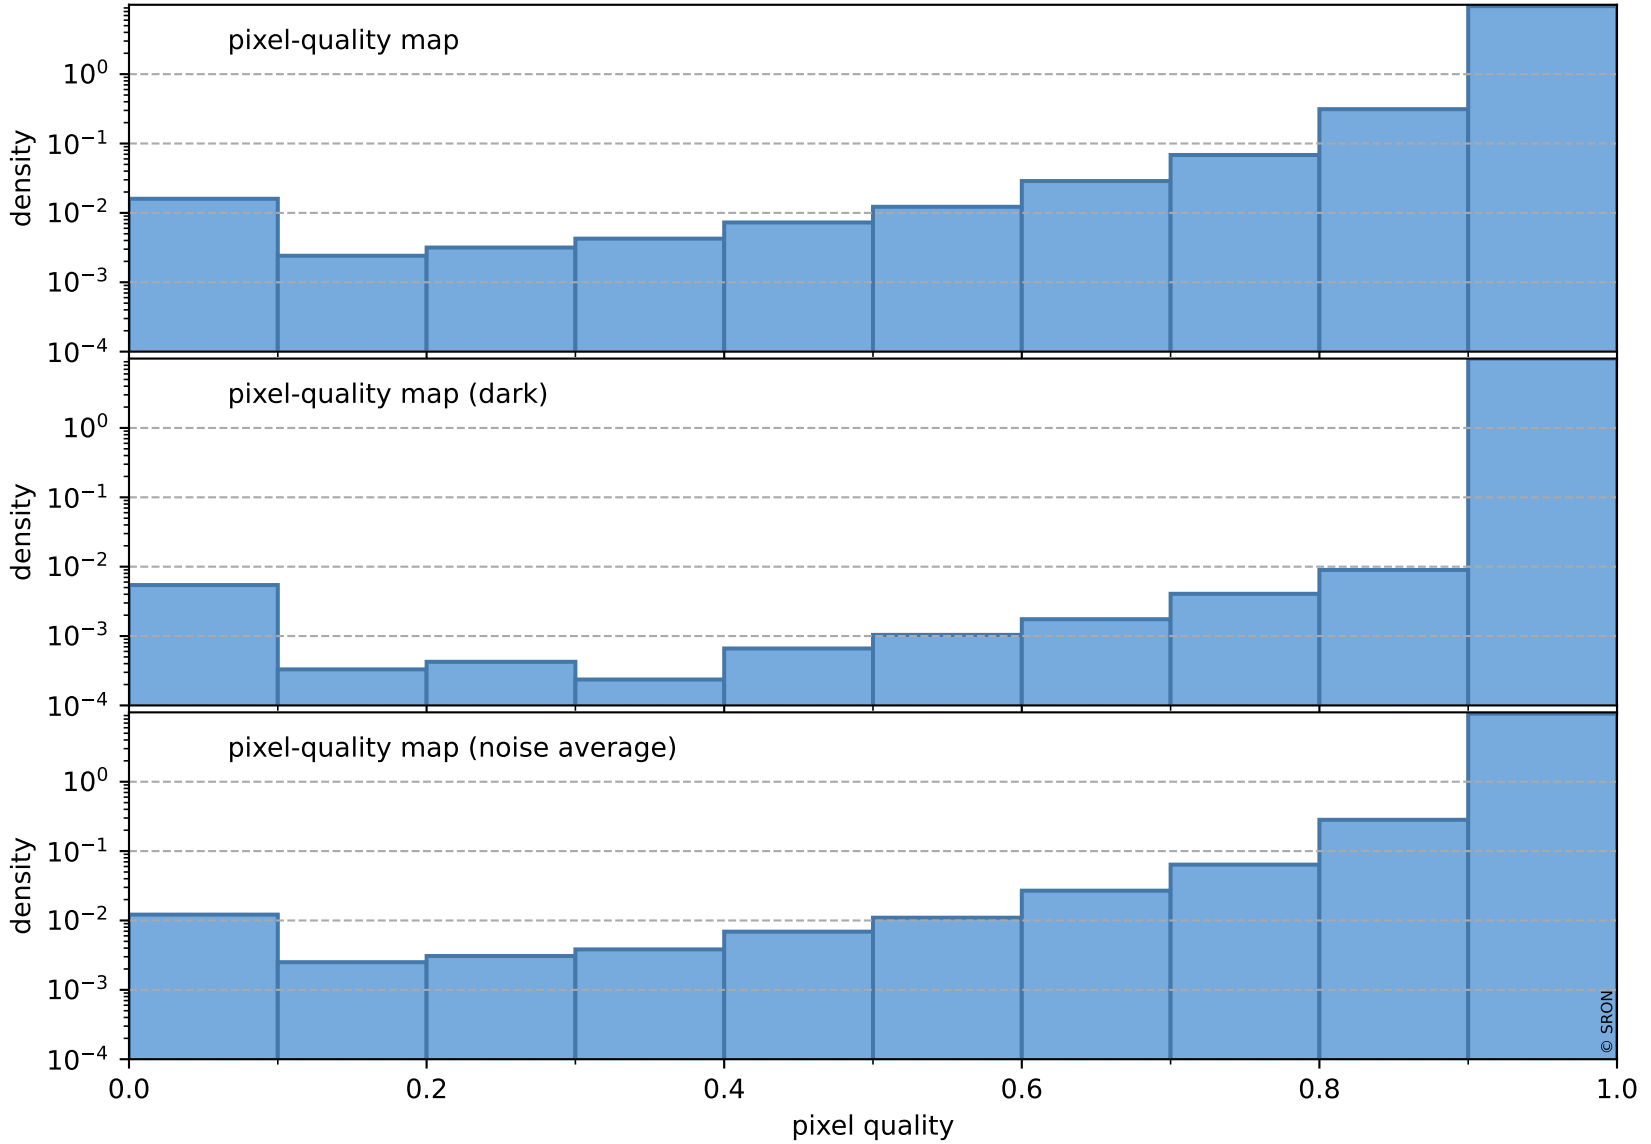

Tropomi SWIR pixel quality (official)

orbits : 19 in [8962, 9007]
coverage : 2019-07-07 / 2019-07-10
bad (quality < 0.8) : 2753
worst (quality < 0.1) : 257
created : 2023-08-22T07:57:32

pixel-quality map (noise average)

Tropomi SWIR pixel quality (official)

orbits : 19 in [8962, 9007]
coverage : 2019-07-07 / 2019-07-10
to good : 366
good to bad : 997
to worst : 131
created : 2023-08-22T07:57:32

total quality compared with SWIR pixel-quality CKD

Tropomi SWIR pixel quality (official)

orbits : 19 in [8962, 9007]
coverage : 2019-07-07 / 2019-07-10
created : 2023-08-22T07:57:33

Histograms of pixel-quality

Tropomi SWIR pixel quality (official) ground-tracks of Sentinel-5P

orbits : 19 in [8962, 9007]
coverage : 2019-07-07 / 2019-07-10
created : 2023-08-22T07:57:33

Tropomi SWIR pixel quality (official)

orbits : [2827, 9007]
coverage : 2018-04-30 / 2019-07-10
created : 2023-08-22T07:57:33