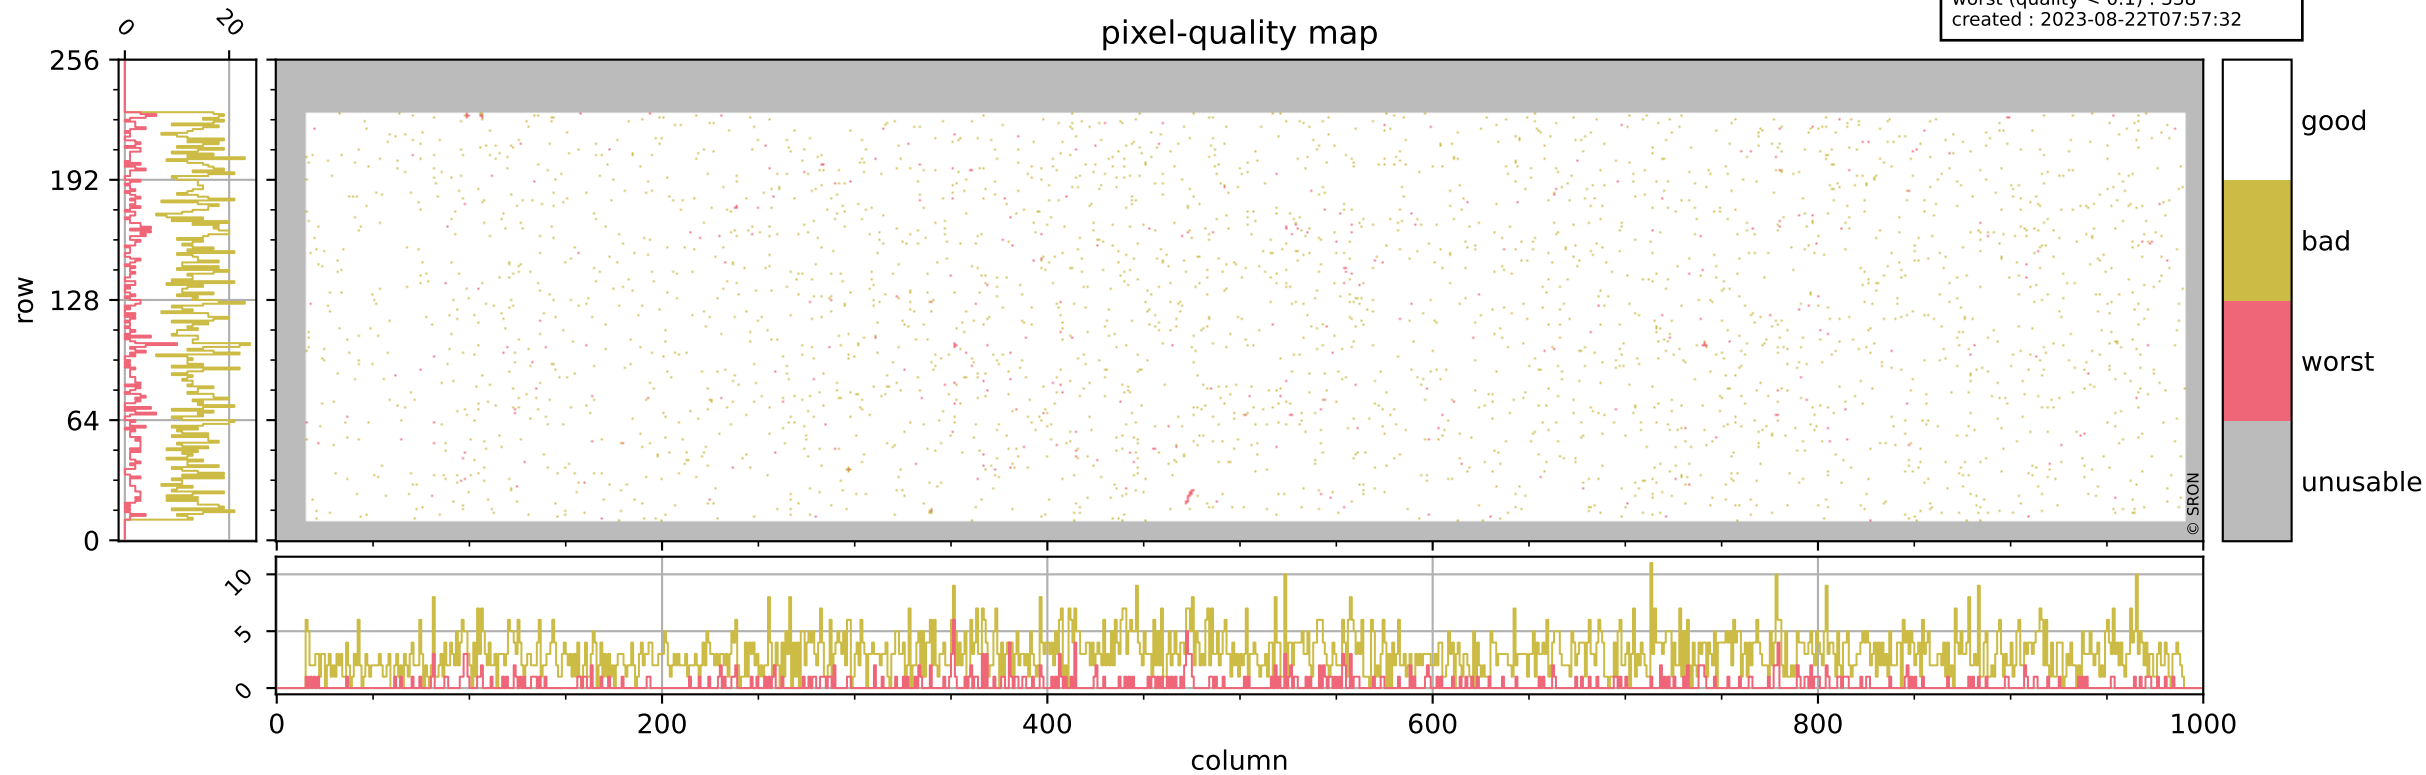

Tropomi SWIR pixel quality (official)

orbits : 19 in [8962, 9007]
coverage : 2019-07-07 / 2019-07-10
bad (quality < 0.8) : 3014
worst (quality < 0.1) : 338
created : 2023-08-22T07:57:32

pixel-quality map

Tropomi SWIR pixel quality (official)

orbits : 19 in [8962, 9007]
coverage : 2019-07-07 / 2019-07-10
bad (quality < 0.8) : 295
worst (quality < 0.1) : 115
created : 2023-08-22T07:57:32

pixel-quality map (dark)

Tropomi SWIR pixel quality (official)

orbits : 19 in [8962, 9007]
coverage : 2019-07-07 / 2019-07-10
bad (quality < 0.8) : 2753
worst (quality < 0.1) : 257
created : 2023-08-22T07:57:32

pixel-quality map (noise average)

Tropomi SWIR pixel quality (official)

orbits : 19 in [8962, 9007]
coverage : 2019-07-07 / 2019-07-10
created : 2023-08-22T07:57:33

Histograms of pixel-quality

Tropomi SWIR pixel quality (official) ground-tracks of Sentinel-5P