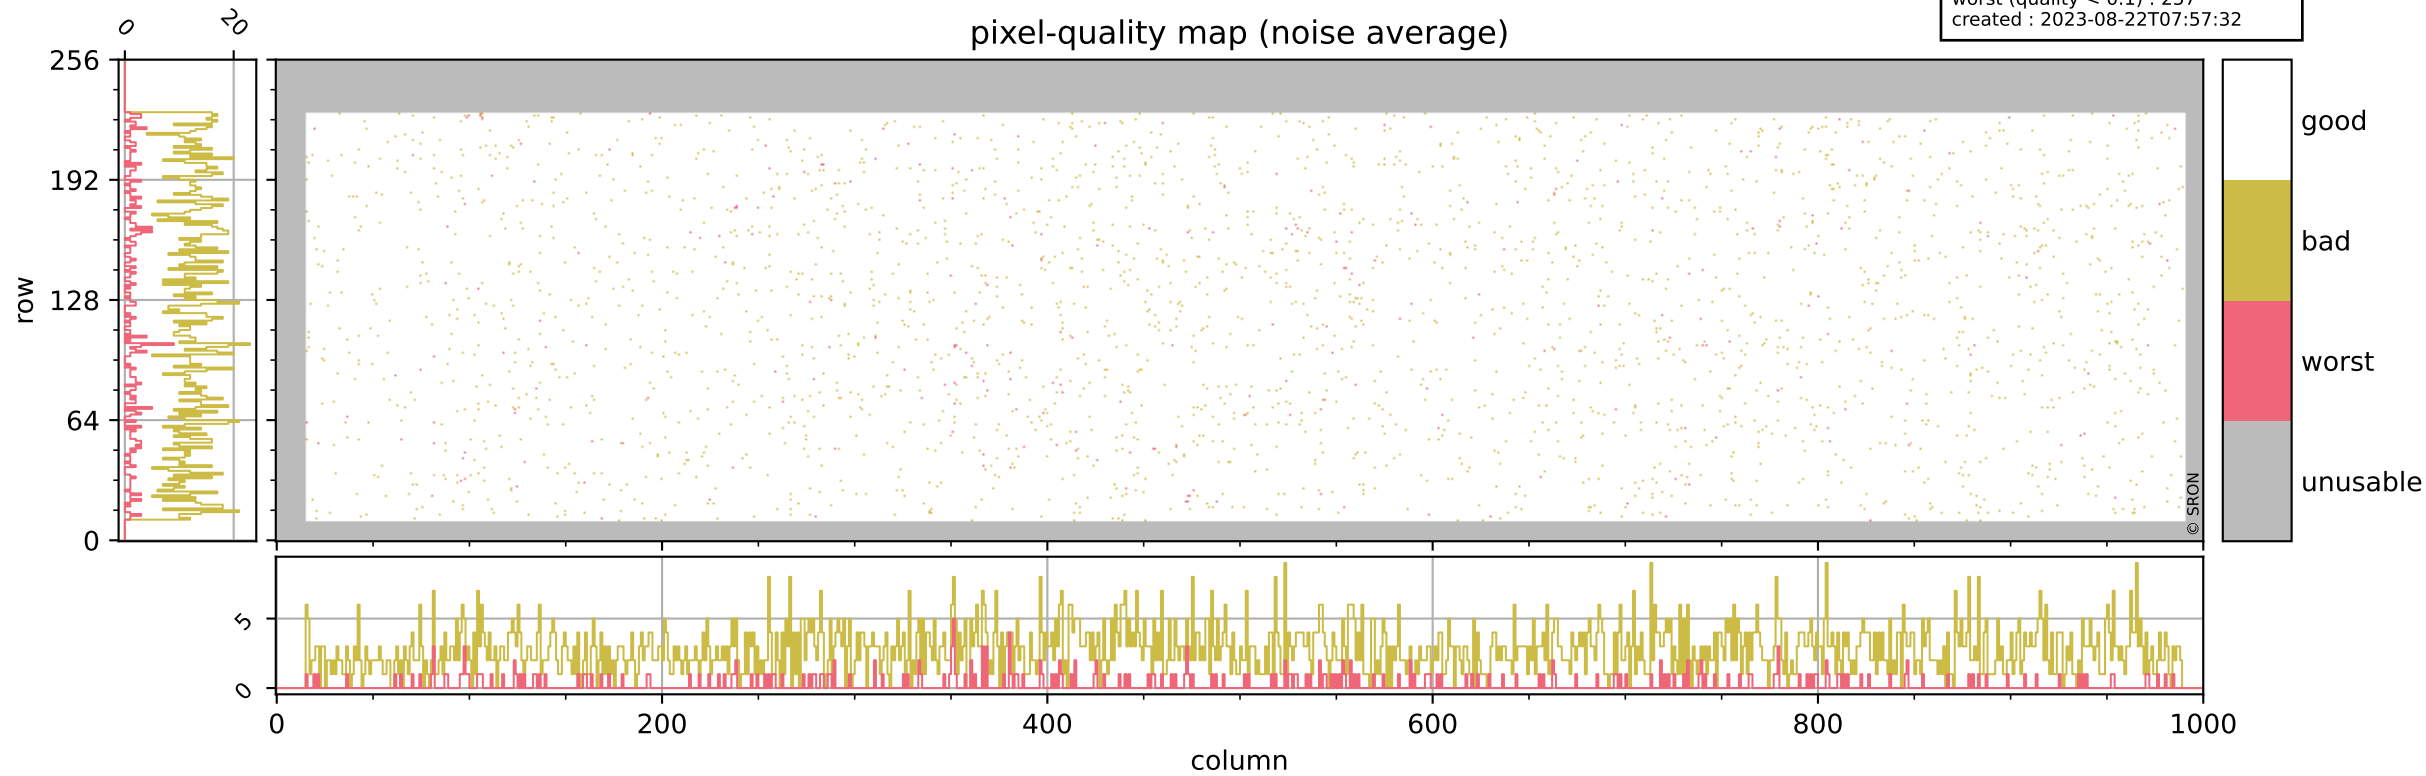

Tropomi SWIR pixel quality (official)

orbits : 19 in [8962, 9007]
coverage : 2019-07-07 / 2019-07-10
bad (quality < 0.8) : 295
worst (quality < 0.1) : 115
created : 2023-08-22T07:57:32

pixel-quality map (dark)

Tropomi SWIR pixel quality (official)

orbits : 19 in [8962, 9007]
coverage : 2019-07-07 / 2019-07-10
bad (quality < 0.8) : 2753
worst (quality < 0.1) : 257
created : 2023-08-22T07:57:32

pixel-quality map (noise average)

Tropomi SWIR pixel quality (official)

orbits : 19 in [8962, 9007]
coverage : 2019-07-07 / 2019-07-10
to good : 366
good to bad : 997
to worst : 131
created : 2023-08-22T07:57:32

total quality compared with SWIR pixel-quality CKD

Tropomi SWIR pixel quality (official)

orbits : 19 in [8962, 9007]
coverage : 2019-07-07 / 2019-07-10
created : 2023-08-22T07:57:33

Histograms of pixel-quality

Tropomi SWIR pixel quality (official) ground-tracks of Sentinel-5P