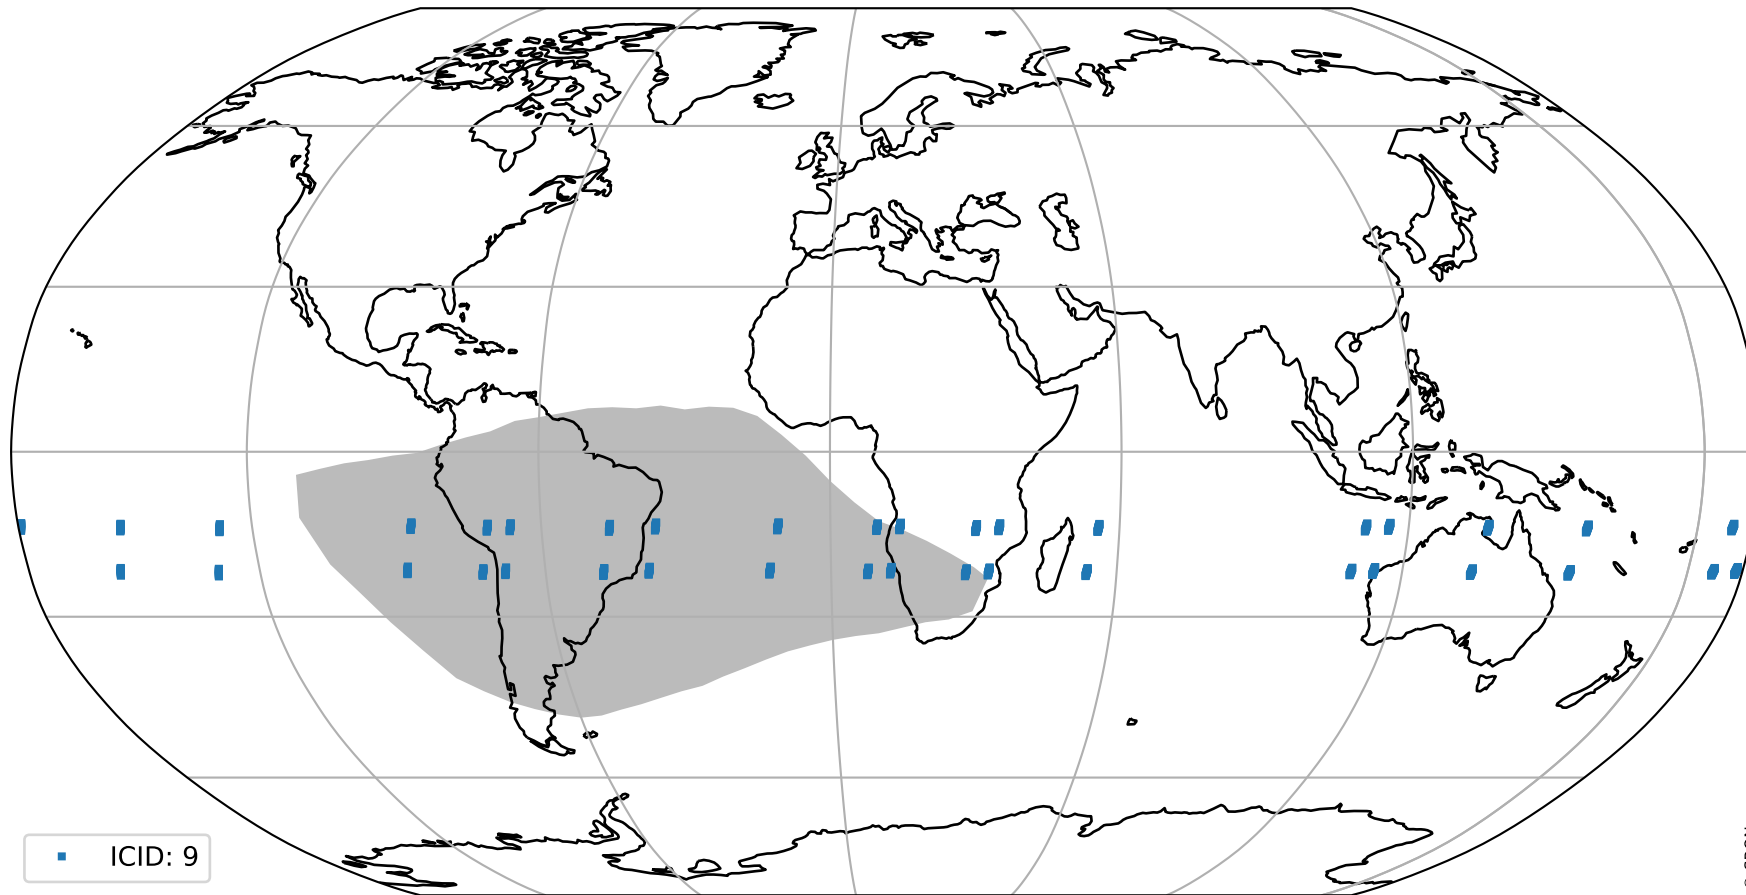

orbits : 19 in [8977, 9022]
coverage : 2019-07-08 / 2019-07-11
bad (quality < 0.8) : 2752
worst (quality < 0.1) : 261
created : 2023-08-22T07:57:34

Tropomi SWIR pixel quality (official)

orbits : 19 in [8977, 9022]
coverage : 2019-07-08 / 2019-07-11
to good : 359
good to bad : 988
to worst : 134
created : 2023-08-22T07:57:35

total quality compared with SWIR pixel-quality CKD

Tropomi SWIR pixel quality (official)

orbits : 19 in [8977, 9022]
coverage : 2019-07-08 / 2019-07-11
created : 2023-08-22T07:57:35

Histograms of pixel-quality

Tropomi SWIR pixel quality (official) ground-tracks of Sentinel-5P

orbits : 19 in [8977, 9022]
coverage : 2019-07-08 / 2019-07-11
created : 2023-08-22T07:57:35

Tropomi SWIR pixel quality (official)

orbits : [2827, 9022]
coverage : 2018-04-30 / 2019-07-11
created : 2023-08-22T07:57:36