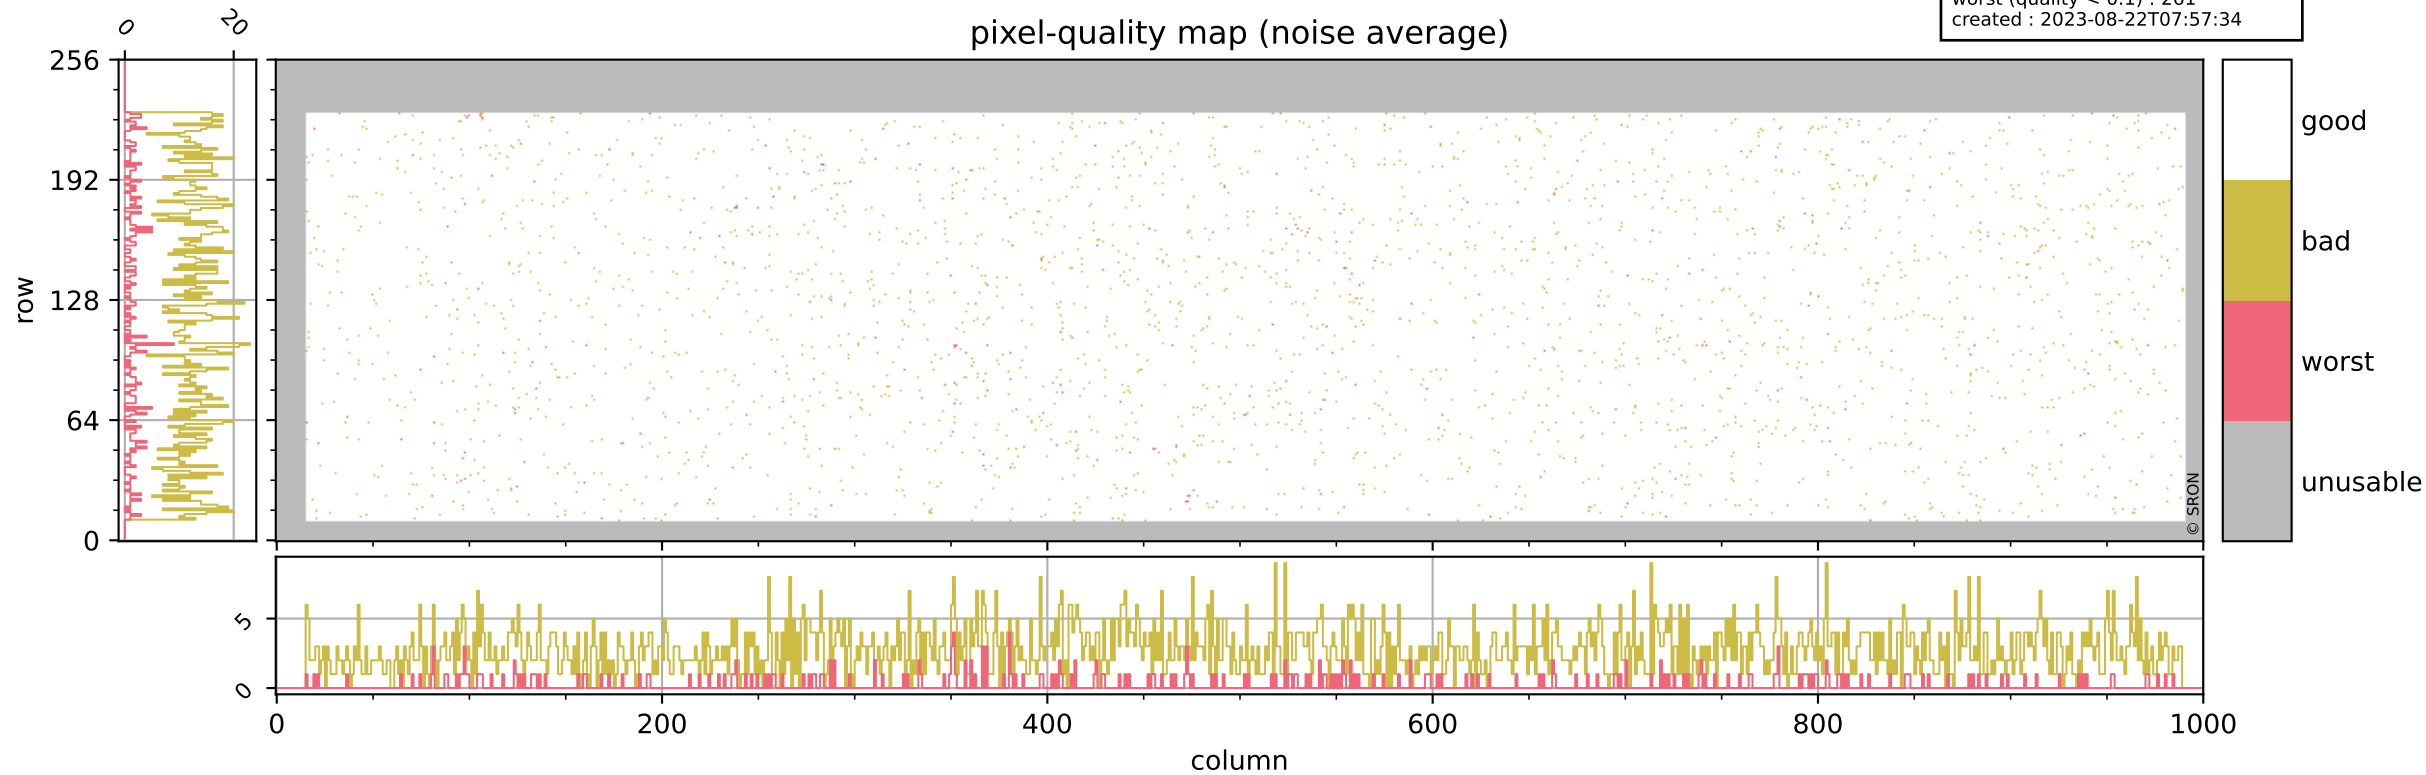

Tropomi SWIR pixel quality (official)

orbits : 19 in [8977, 9022]
coverage : 2019-07-08 / 2019-07-11
bad (quality < 0.8) : 3014
worst (quality < 0.1) : 341
created : 2023-08-22T07:57:34

pixel-quality map

Tropomi SWIR pixel quality (official)

orbits : 19 in [8977, 9022]
coverage : 2019-07-08 / 2019-07-11
bad (quality < 0.8) : 295
worst (quality < 0.1) : 114
created : 2023-08-22T07:57:34

Tropomi SWIR pixel quality (official)

orbits : 19 in [8977, 9022]
coverage : 2019-07-08 / 2019-07-11
bad (quality < 0.8) : 2752
worst (quality < 0.1) : 261
created : 2023-08-22T07:57:34

Tropomi SWIR pixel quality (official)

orbits : 19 in [8977, 9022]
coverage : 2019-07-08 / 2019-07-11
to good : 359
good to bad : 988
to worst : 134
created : 2023-08-22T07:57:35

Tropomi SWIR pixel quality (official) ground-tracks of Sentinel-5P

orbits : 19 in [8977, 9022]
coverage : 2019-07-08 / 2019-07-11
created : 2023-08-22T07:57:35

Tropomi SWIR pixel quality (official)

orbits : [2827, 9022]
coverage : 2018-04-30 / 2019-07-11
created : 2023-08-22T07:57:36