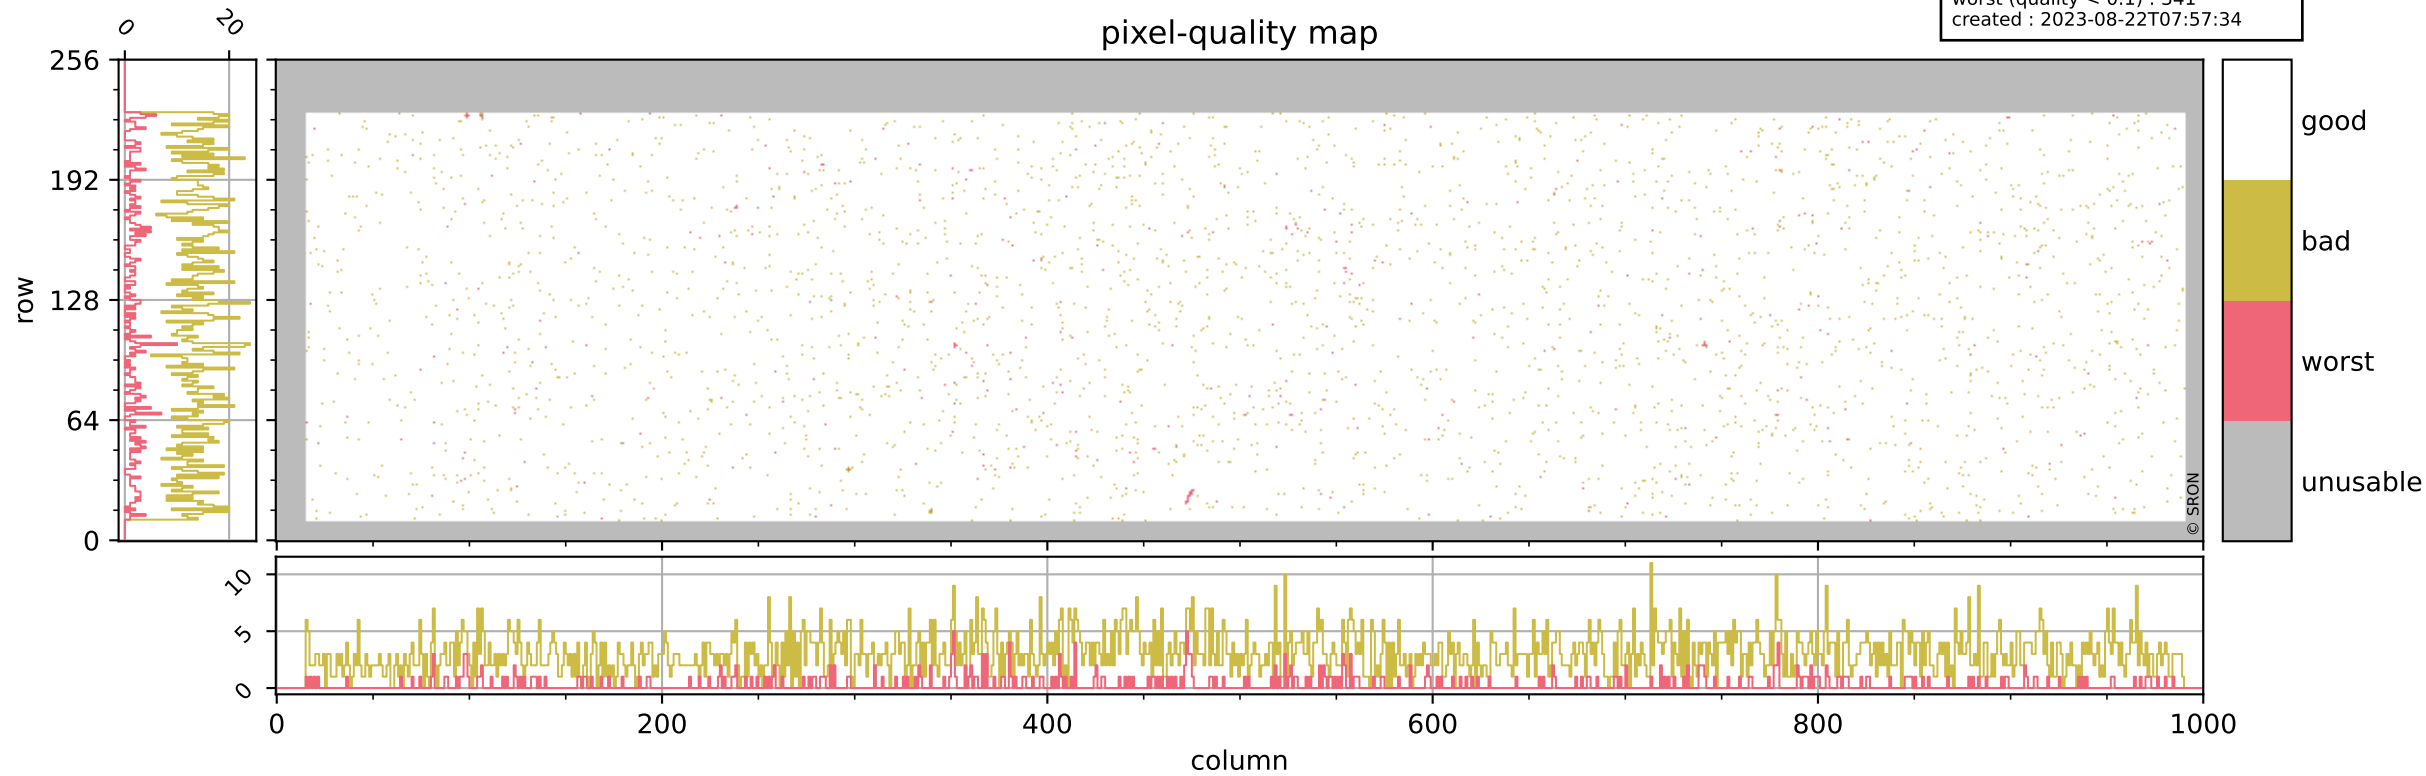

Tropomi SWIR pixel quality (official)

orbits : 19 in [8977, 9022]
coverage : 2019-07-08 / 2019-07-11
bad (quality < 0.8) : 3014
worst (quality < 0.1) : 341
created : 2023-08-22T07:57:34

pixel-quality map

Tropomi SWIR pixel quality (official)

orbits : 19 in [8977, 9022]
coverage : 2019-07-08 / 2019-07-11
bad (quality < 0.8) : 295
worst (quality < 0.1) : 114
created : 2023-08-22T07:57:34

Tropomi SWIR pixel quality (official)

orbits : 19 in [8977, 9022]
coverage : 2019-07-08 / 2019-07-11
bad (quality < 0.8) : 2752
worst (quality < 0.1) : 261
created : 2023-08-22T07:57:34

Tropomi SWIR pixel quality (official)

orbits : 19 in [8977, 9022]
coverage : 2019-07-08 / 2019-07-11
to good : 359
good to bad : 988
to worst : 134
created : 2023-08-22T07:57:35

Tropomi SWIR pixel quality (official) ground-tracks of Sentinel-5P

orbits : 19 in [8977, 9022]
coverage : 2019-07-08 / 2019-07-11
created : 2023-08-22T07:57:35

Tropomi SWIR pixel quality (official)

orbits : [2827, 9022]
coverage : 2018-04-30 / 2019-07-11
created : 2023-08-22T07:57:36