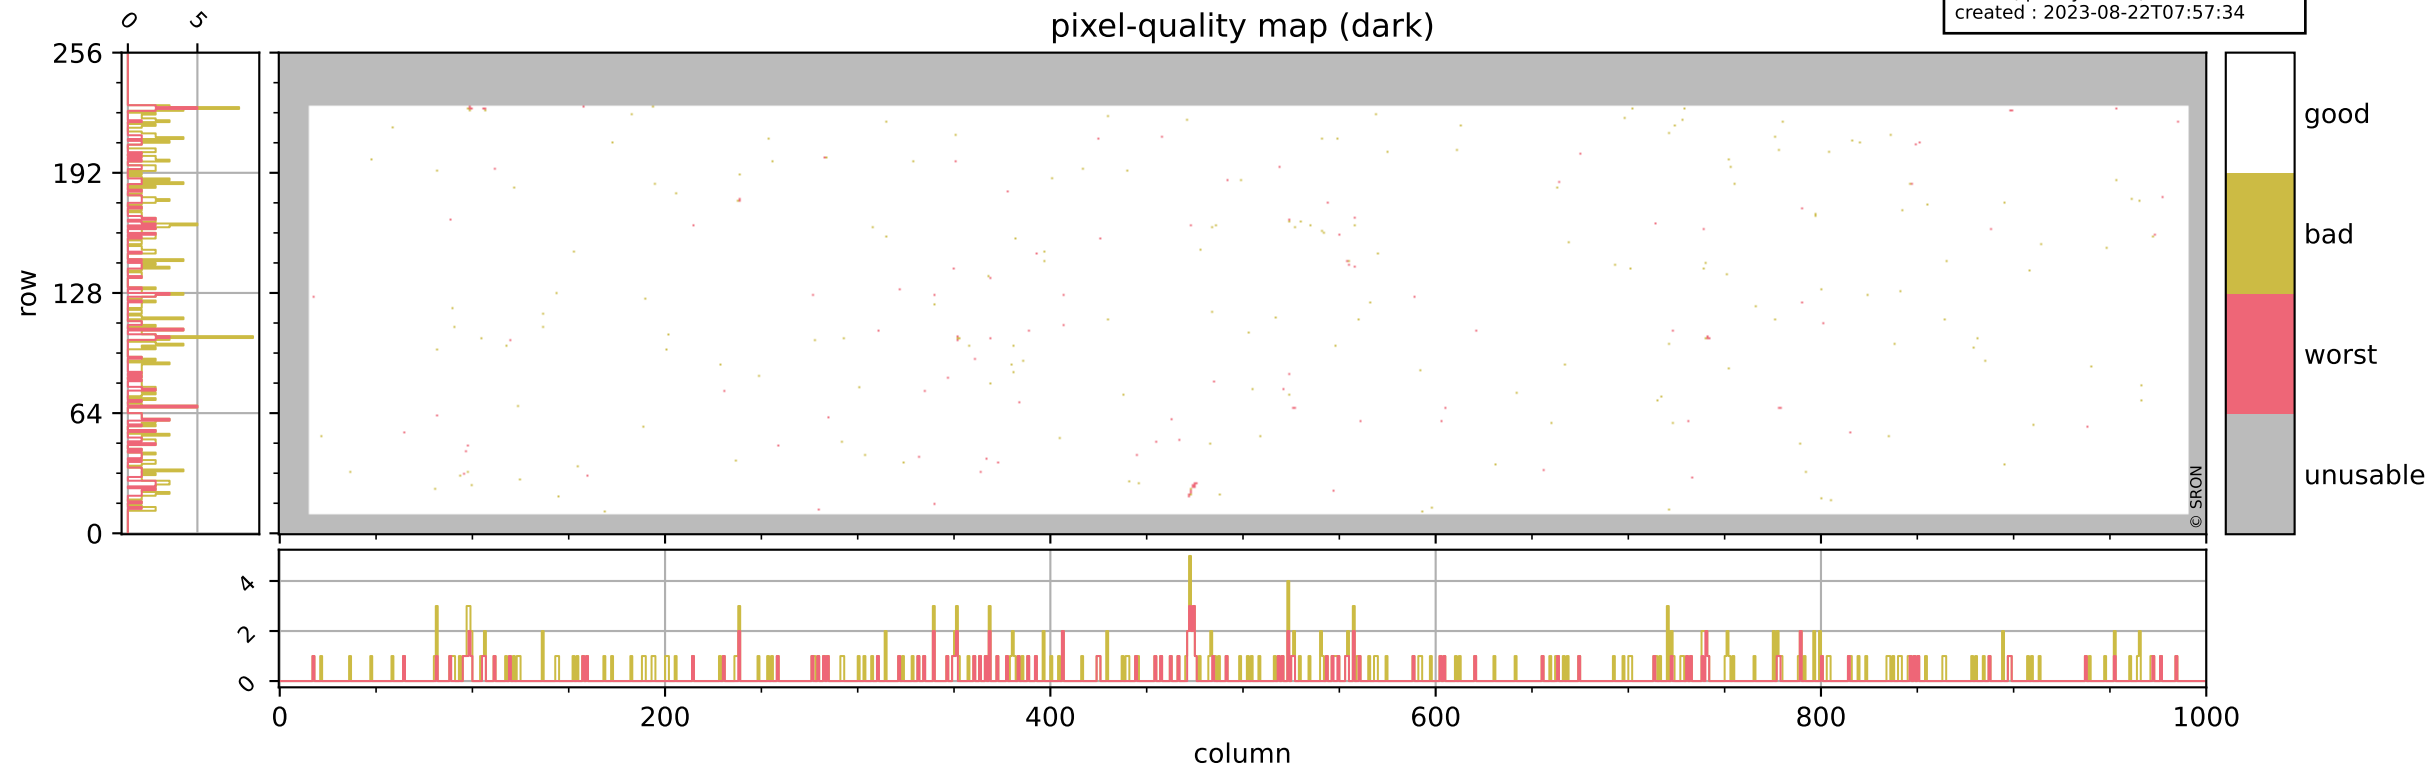

Tropomi SWIR pixel quality (official)

orbits : 19 in [8977, 9022]
coverage : 2019-07-08 / 2019-07-11
bad (quality < 0.8) : 3014
worst (quality < 0.1) : 341
created : 2023-08-22T07:57:34

pixel-quality map

Tropomi SWIR pixel quality (official)

orbits : 19 in [8977, 9022]
coverage : 2019-07-08 / 2019-07-11
bad (quality < 0.8) : 295
worst (quality < 0.1) : 114
created : 2023-08-22T07:57:34

Tropomi SWIR pixel quality (official)

orbits : 19 in [8977, 9022]
coverage : 2019-07-08 / 2019-07-11
bad (quality < 0.8) : 2752
worst (quality < 0.1) : 261
created : 2023-08-22T07:57:34

Tropomi SWIR pixel quality (official)

orbits : 19 in [8977, 9022]
coverage : 2019-07-08 / 2019-07-11
to good : 359
good to bad : 988
to worst : 134
created : 2023-08-22T07:57:35

Tropomi SWIR pixel quality (official) ground-tracks of Sentinel-5P

orbits : 19 in [8977, 9022]
coverage : 2019-07-08 / 2019-07-11
created : 2023-08-22T07:57:35

Tropomi SWIR pixel quality (official)

orbits : [2827, 9022]
coverage : 2018-04-30 / 2019-07-11
created : 2023-08-22T07:57:36