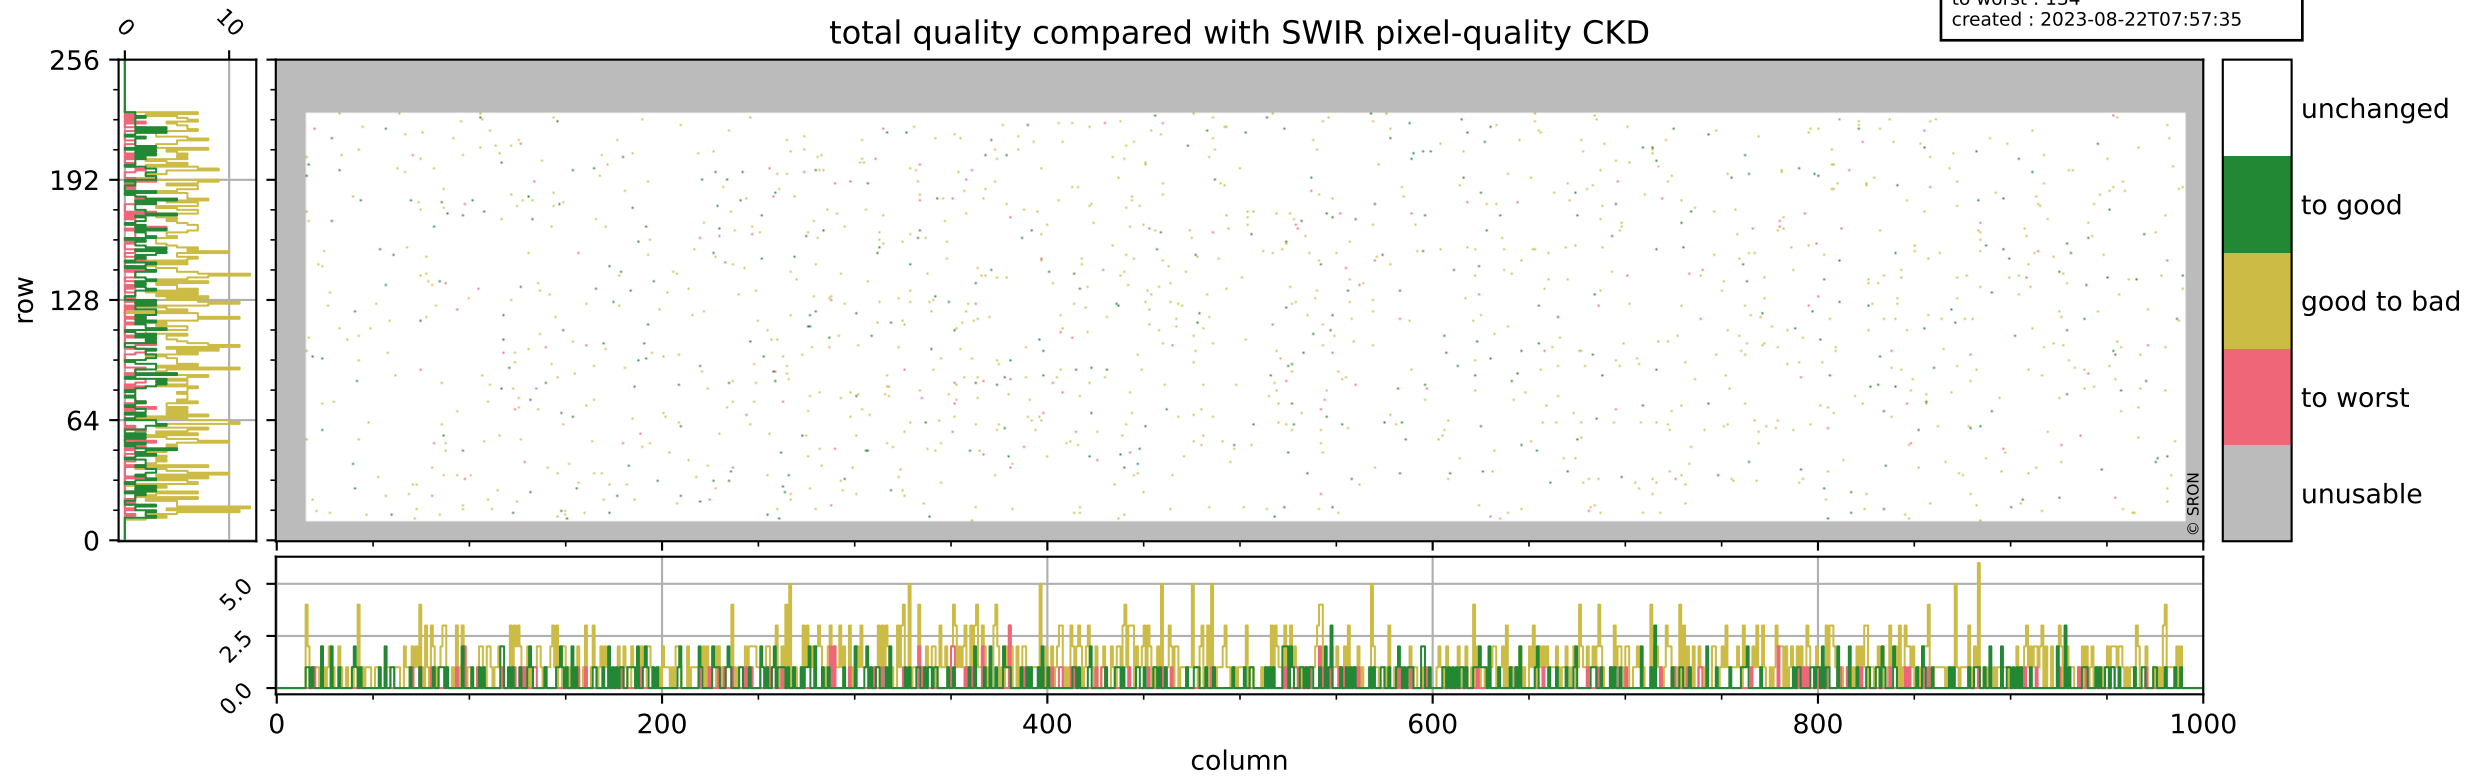

Tropomi SWIR pixel quality (official)

orbits : 19 in [8977, 9022]
coverage : 2019-07-08 / 2019-07-11
bad (quality < 0.8) : 295
worst (quality < 0.1) : 114
created : 2023-08-22T07:57:34

Tropomi SWIR pixel quality (official)

orbits : 19 in [8977, 9022]
coverage : 2019-07-08 / 2019-07-11
bad (quality < 0.8) : 2752
worst (quality < 0.1) : 261
created : 2023-08-22T07:57:34

Tropomi SWIR pixel quality (official)

orbits : 19 in [8977, 9022]
coverage : 2019-07-08 / 2019-07-11
to good : 359
good to bad : 988
to worst : 134
created : 2023-08-22T07:57:35

total quality compared with SWIR pixel-quality CKD

Tropomi SWIR pixel quality (official)

orbits : 19 in [8977, 9022]
coverage : 2019-07-08 / 2019-07-11
created : 2023-08-22T07:57:35

Histograms of pixel-quality

Tropomi SWIR pixel quality (official) ground-tracks of Sentinel-5P

orbits : 19 in [8977, 9022]
coverage : 2019-07-08 / 2019-07-11
created : 2023-08-22T07:57:35

Tropomi SWIR pixel quality (official)

orbits : [2827, 9022]
coverage : 2018-04-30 / 2019-07-11
created : 2023-08-22T07:57:36