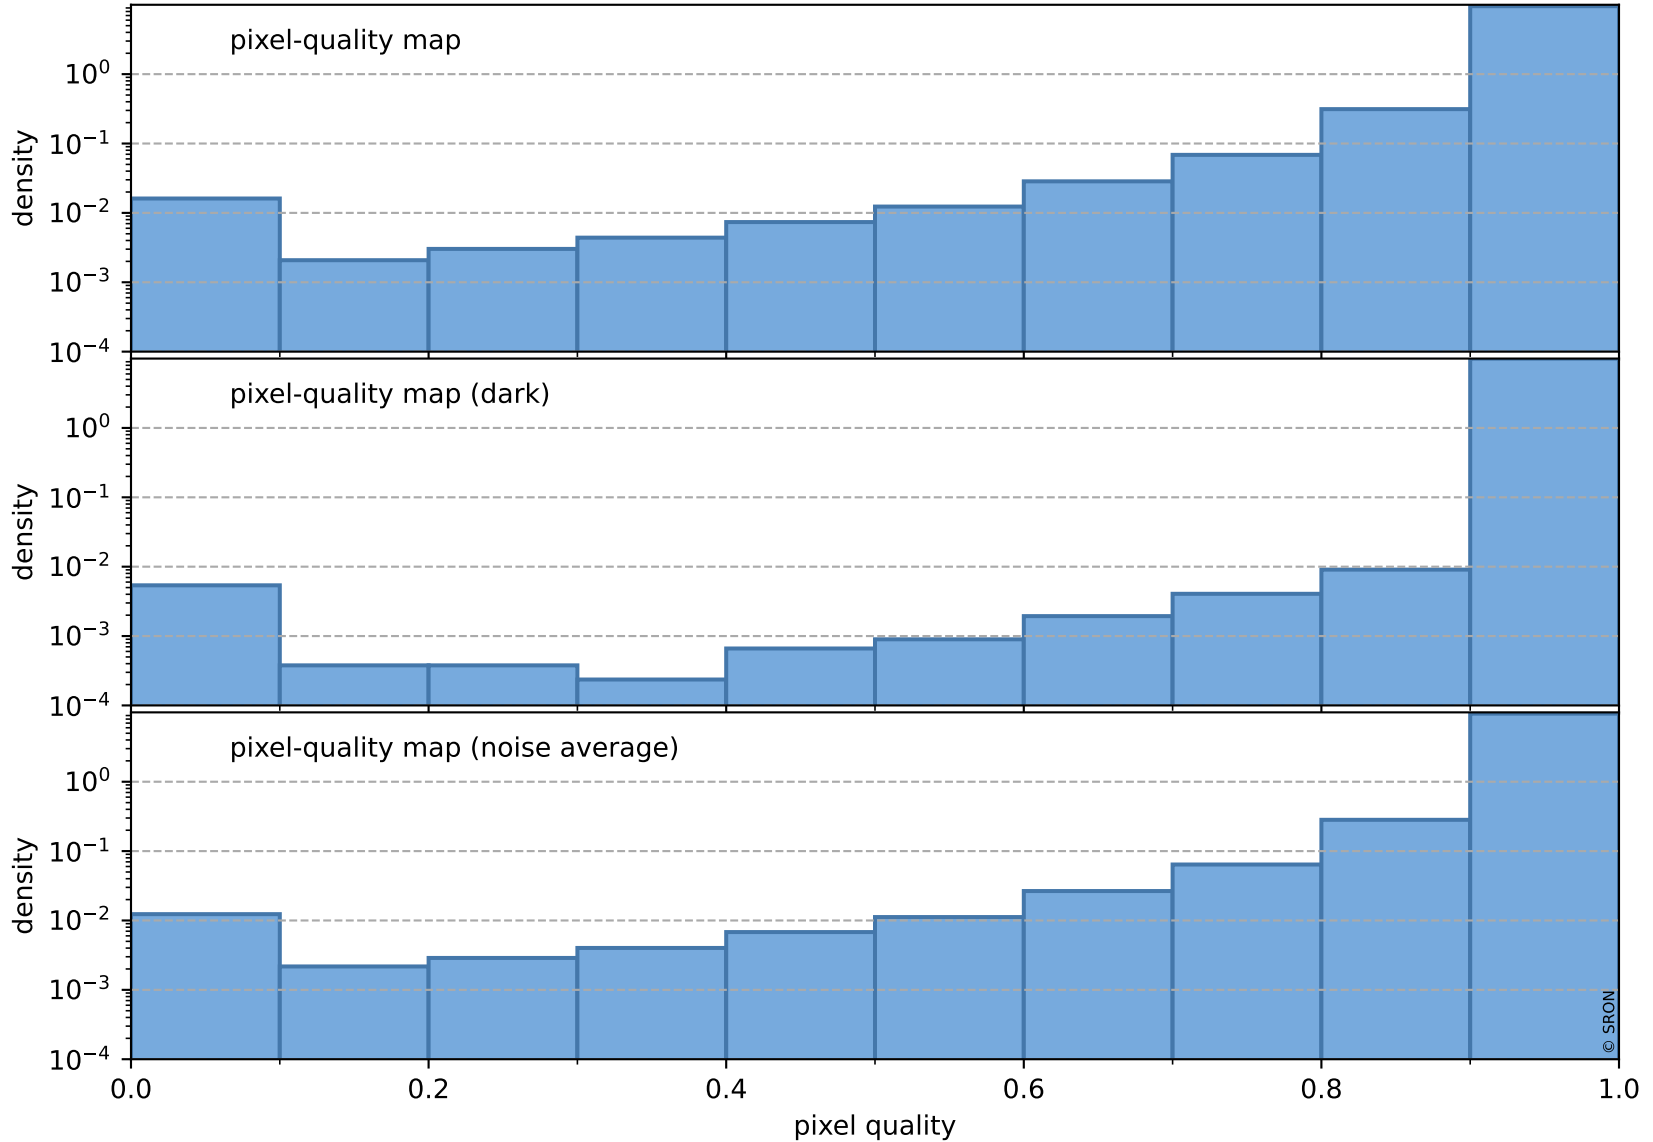

orbits : 19 in [8977, 9022]
coverage : 2019-07-08 / 2019-07-11
bad (quality < 0.8) : 2752
worst (quality < 0.1) : 261
created : 2023-08-22T07:57:34

Tropomi SWIR pixel quality (official)

orbits : 19 in [8977, 9022]
coverage : 2019-07-08 / 2019-07-11
to good : 359
good to bad : 988
to worst : 134
created : 2023-08-22T07:57:35

total quality compared with SWIR pixel-quality CKD

Tropomi SWIR pixel quality (official)

orbits : 19 in [8977, 9022]
coverage : 2019-07-08 / 2019-07-11
created : 2023-08-22T07:57:35

Histograms of pixel-quality

Tropomi SWIR pixel quality (official) ground-tracks of Sentinel-5P

orbits : 19 in [8977, 9022]
coverage : 2019-07-08 / 2019-07-11
created : 2023-08-22T07:57:35

Tropomi SWIR pixel quality (official)

orbits : [2827, 9022]
coverage : 2018-04-30 / 2019-07-11
created : 2023-08-22T07:57:36