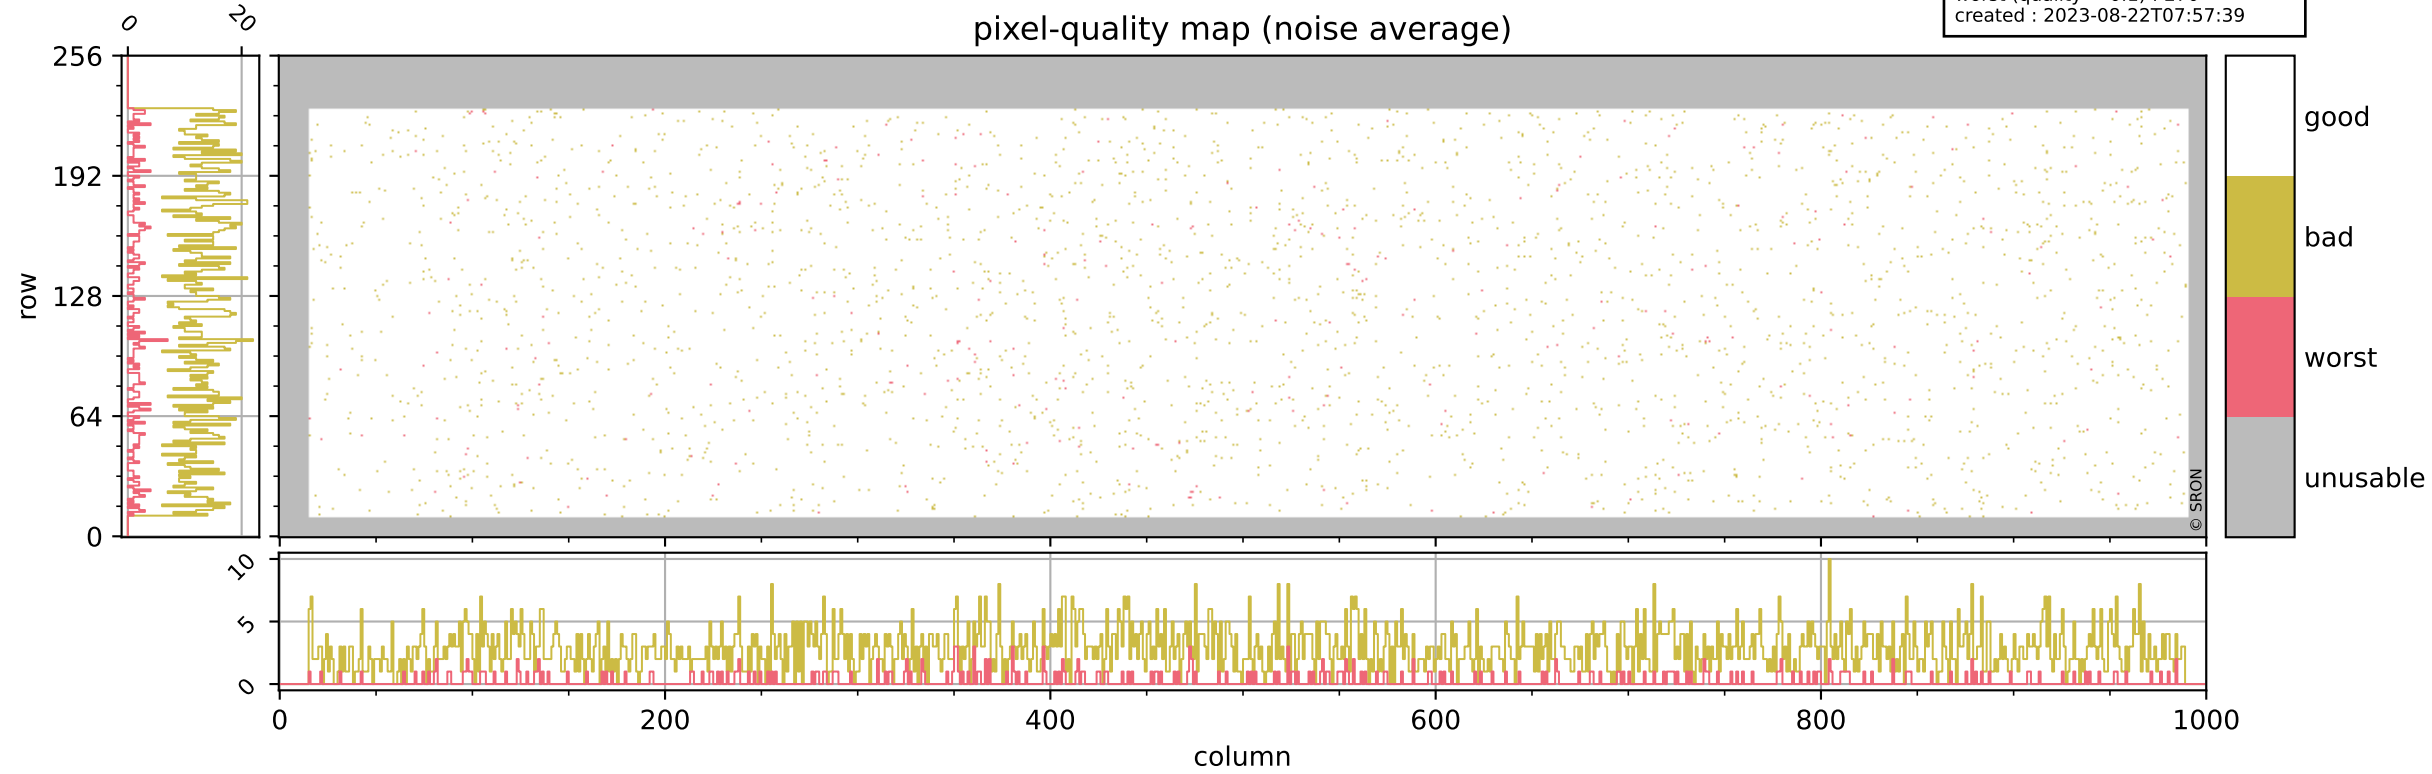

Tropomi SWIR pixel quality (official)

orbits : 19 in [9007, 9052]
coverage : 2019-07-10 / 2019-07-13
bad (quality < 0.8) : 294
worst (quality < 0.1) : 111
created : 2023-08-22T07:57:39

Tropomi SWIR pixel quality (official)

orbits : 19 in [9007, 9052]
coverage : 2019-07-10 / 2019-07-13
bad (quality < 0.8) : 2799
worst (quality < 0.1) : 270
created : 2023-08-22T07:57:39

pixel-quality map (noise average)

Tropomi SWIR pixel quality (official)

orbits : 19 in [9007, 9052]
coverage : 2019-07-10 / 2019-07-13
to good : 373
good to bad : 1043
to worst : 140
created : 2023-08-22T07:57:39

total quality compared with SWIR pixel-quality CKD

Tropomi SWIR pixel quality (official)

orbits : 19 in [9007, 9052]
coverage : 2019-07-10 / 2019-07-13
created : 2023-08-22T07:57:39

Histograms of pixel-quality

Tropomi SWIR pixel quality (official) ground-tracks of Sentinel-5P

orbits : 19 in [9007, 9052]
coverage : 2019-07-10 / 2019-07-13
created : 2023-08-22T07:57:40