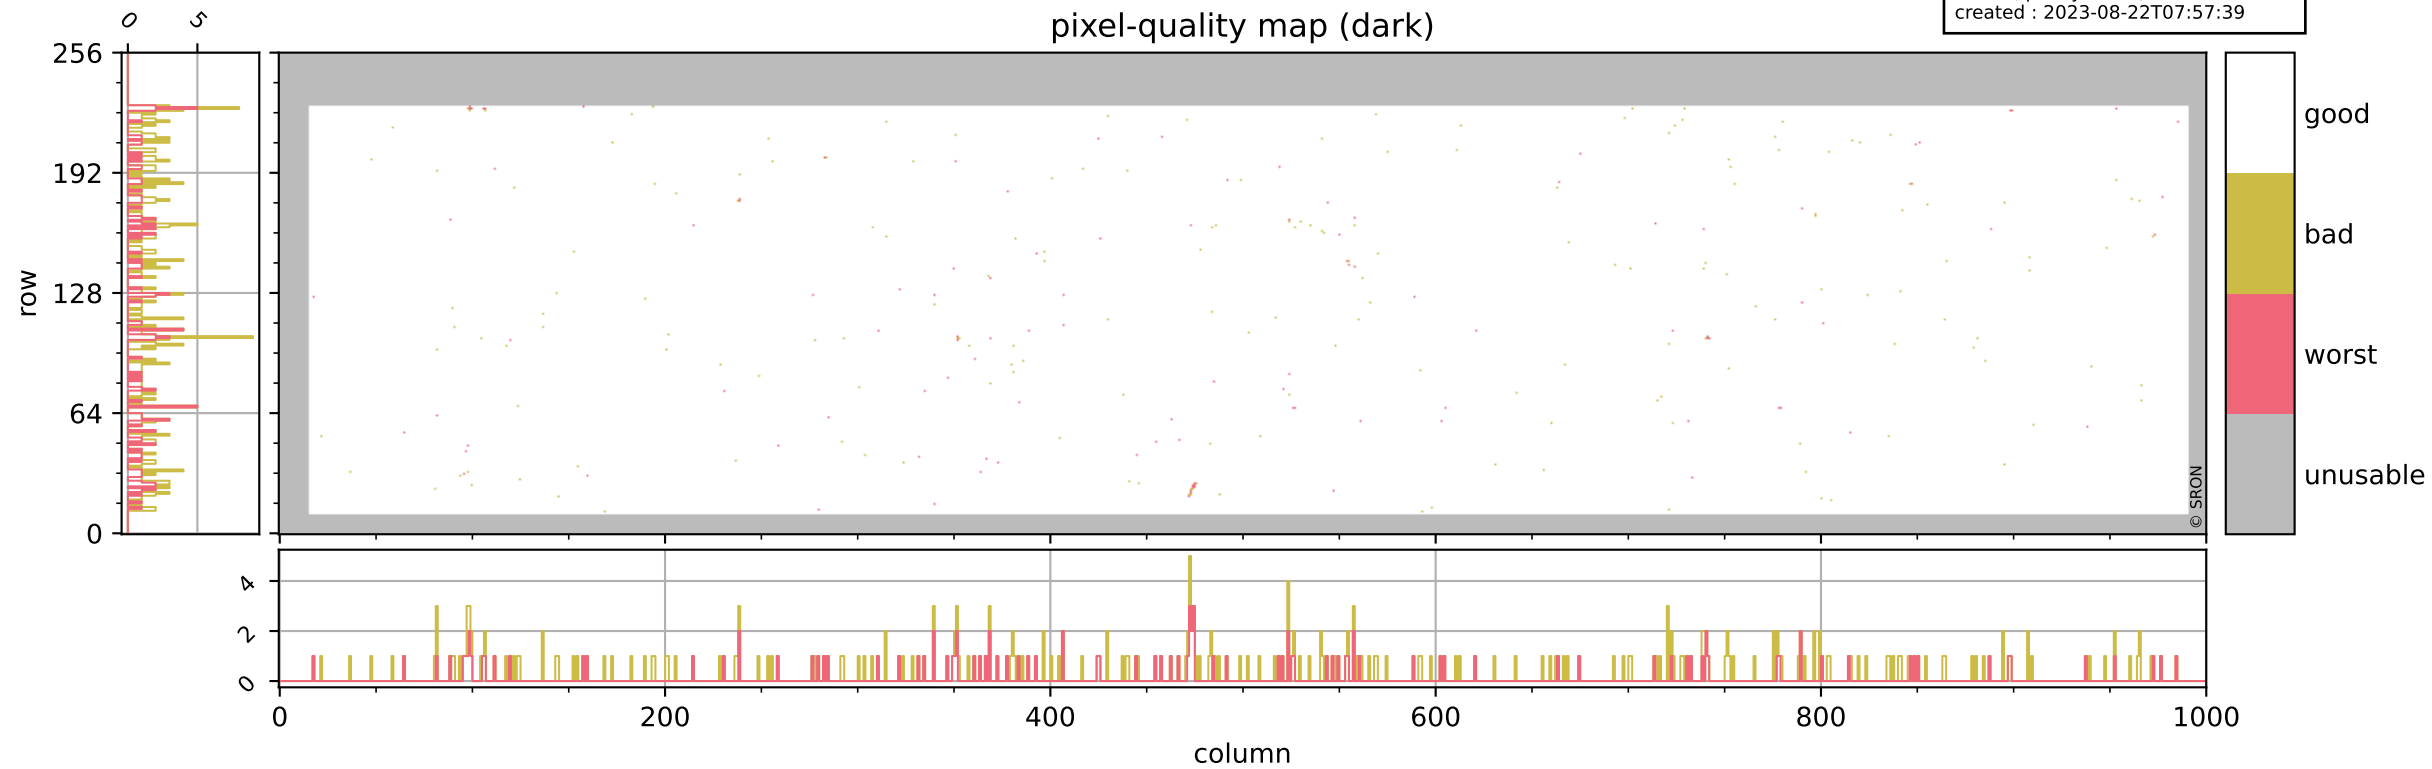

Tropomi SWIR pixel quality (official)

orbits : 19 in [9007, 9052]
coverage : 2019-07-10 / 2019-07-13
bad (quality < 0.8) : 3060
worst (quality < 0.1) : 347
created : 2023-08-22T07:57:38

pixel-quality map

Tropomi SWIR pixel quality (official)

orbits : 19 in [9007, 9052]
coverage : 2019-07-10 / 2019-07-13
bad (quality < 0.8) : 294
worst (quality < 0.1) : 111
created : 2023-08-22T07:57:39

Tropomi SWIR pixel quality (official)

orbits : 19 in [9007, 9052]
coverage : 2019-07-10 / 2019-07-13
bad (quality < 0.8) : 2799
worst (quality < 0.1) : 270
created : 2023-08-22T07:57:39

pixel-quality map (noise average)

Tropomi SWIR pixel quality (official)

orbits : 19 in [9007, 9052]
coverage : 2019-07-10 / 2019-07-13
created : 2023-08-22T07:57:39

Histograms of pixel-quality

Tropomi SWIR pixel quality (official) ground-tracks of Sentinel-5P

orbits : 19 in [9007, 9052]
coverage : 2019-07-10 / 2019-07-13
created : 2023-08-22T07:57:40