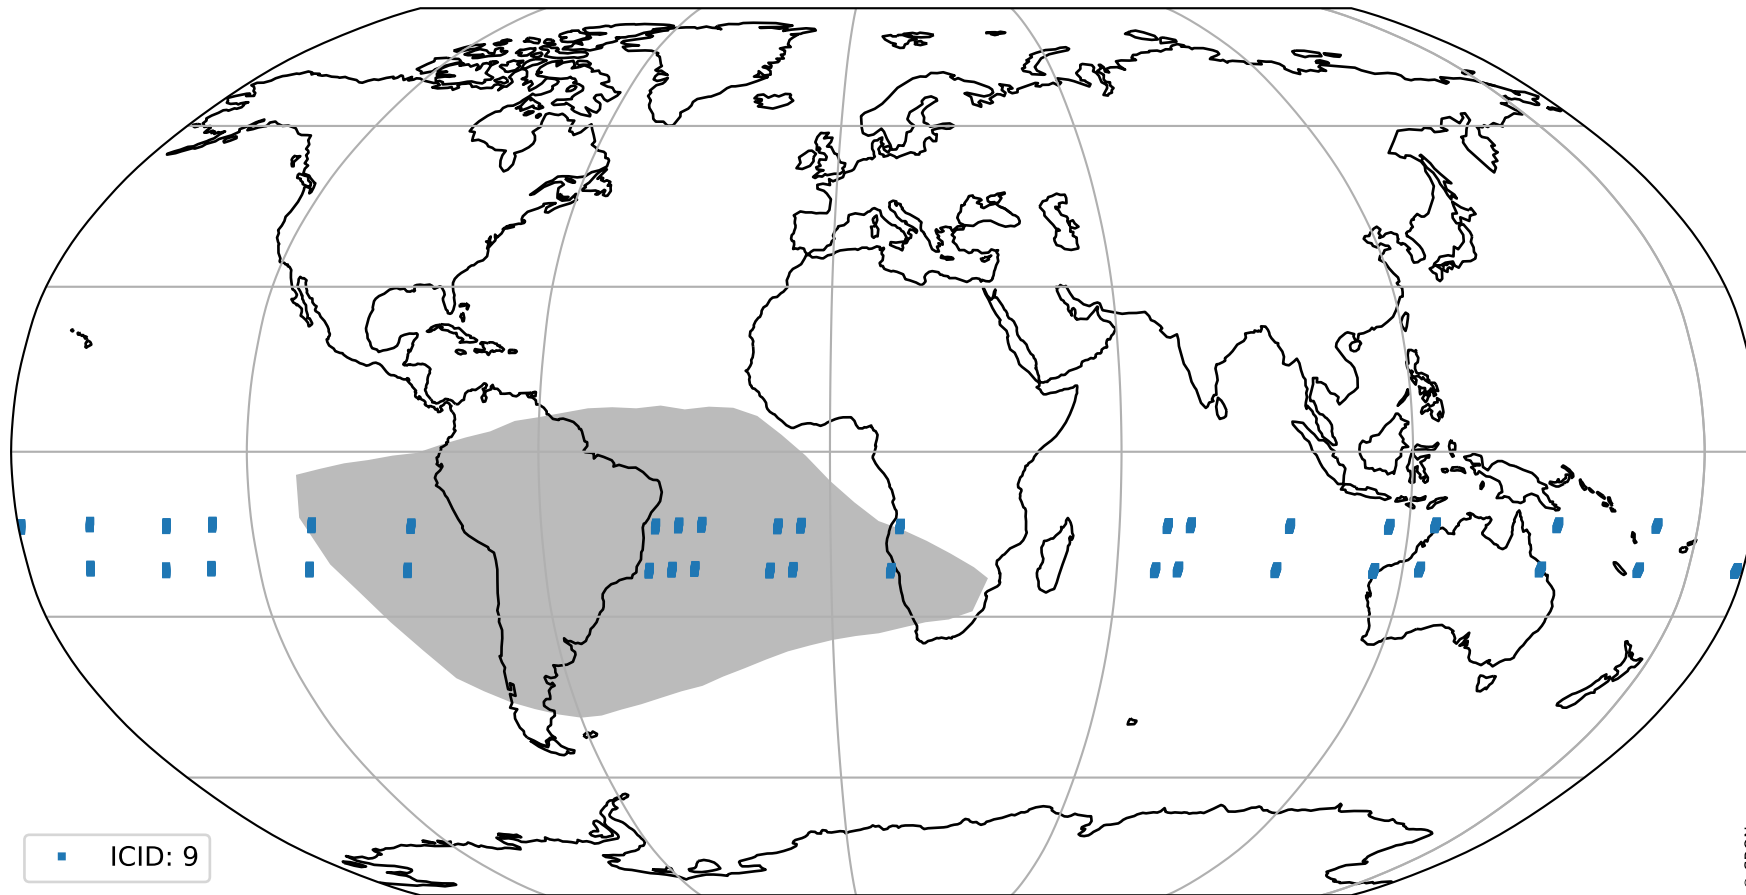

orbits : 19 in [9007, 9052]
coverage : 2019-07-10 / 2019-07-13
bad (quality < 0.8) : 2799
worst (quality < 0.1) : 270
created : 2023-08-22T07:57:39

pixel-quality map (noise average)

Tropomi SWIR pixel quality (official)

orbits : 19 in [9007, 9052]
coverage : 2019-07-10 / 2019-07-13
to good : 373
good to bad : 1043
to worst : 140
created : 2023-08-22T07:57:39

total quality compared with SWIR pixel-quality CKD

Tropomi SWIR pixel quality (official)

orbits : 19 in [9007, 9052]
coverage : 2019-07-10 / 2019-07-13
created : 2023-08-22T07:57:39

Histograms of pixel-quality

Tropomi SWIR pixel quality (official) ground-tracks of Sentinel-5P

orbits : 19 in [9007, 9052]
coverage : 2019-07-10 / 2019-07-13
created : 2023-08-22T07:57:40

Tropomi SWIR pixel quality (official)

orbits : [2827, 9052]
coverage : 2018-04-30 / 2019-07-13
created : 2023-08-22T07:57:40

trend of pixel quality & temperatures