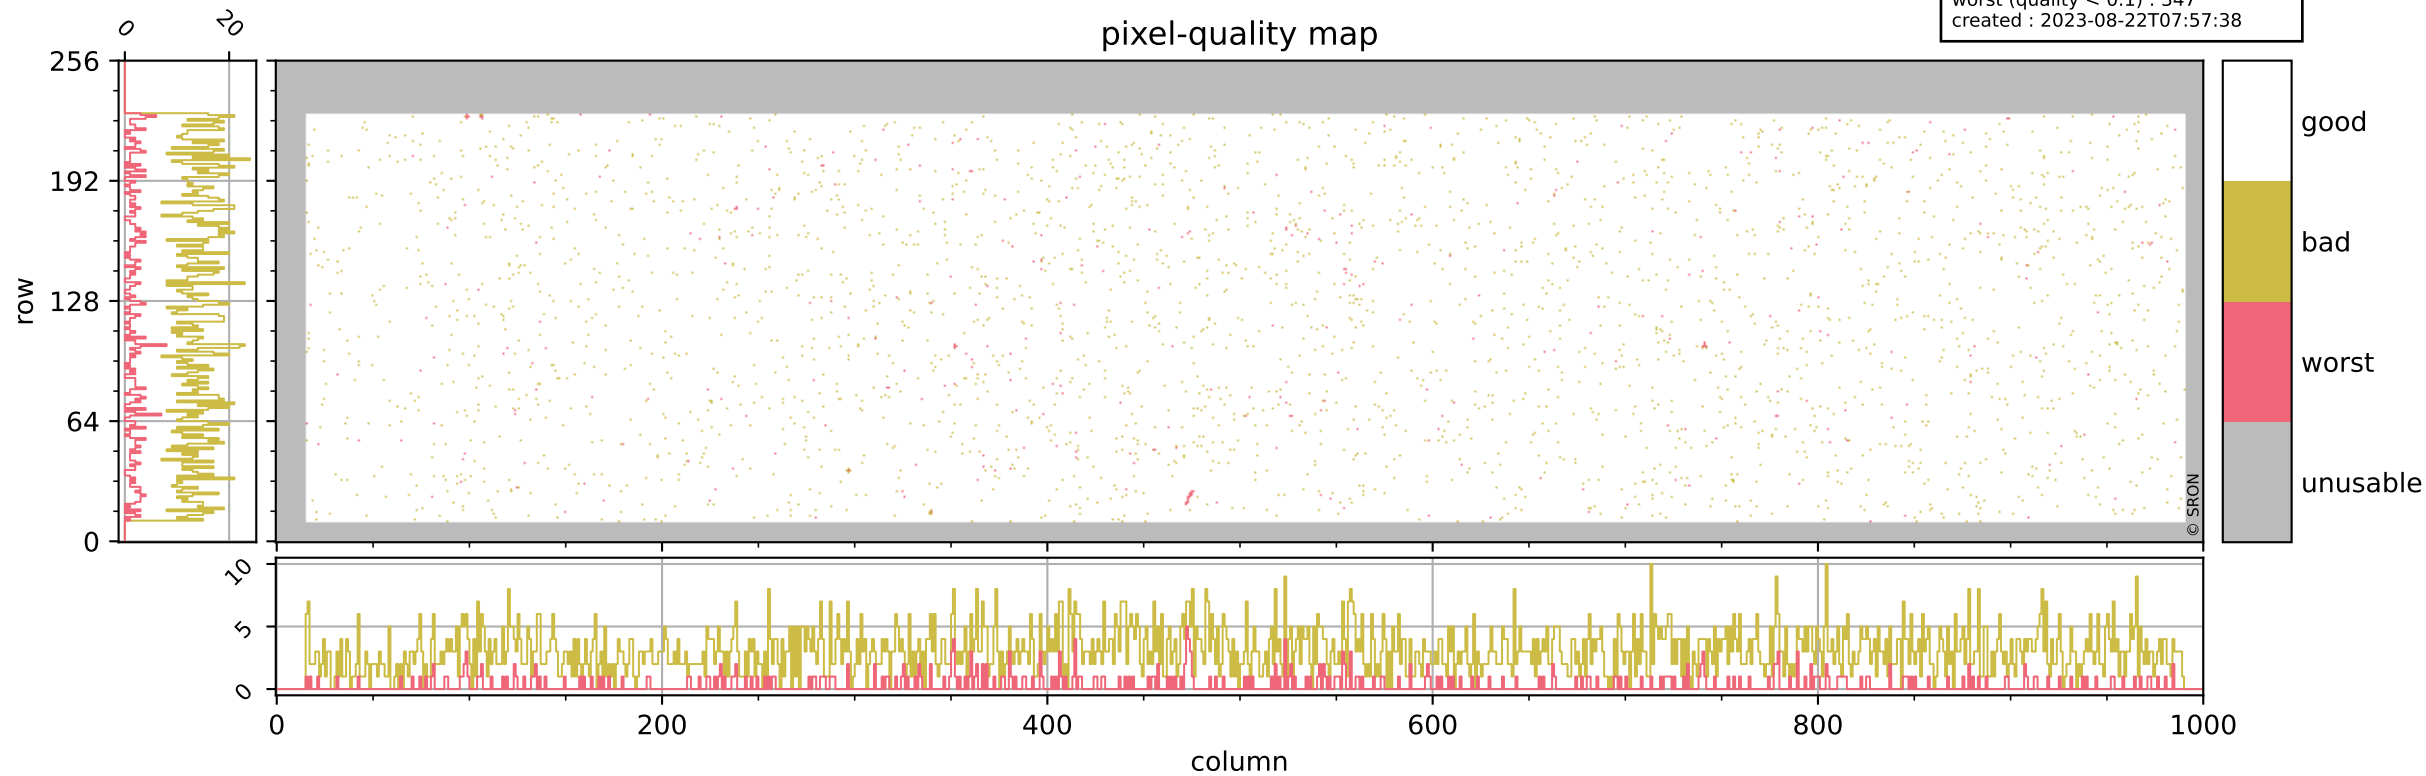

Tropomi SWIR pixel quality (official)

orbits : 19 in [9007, 9052]
coverage : 2019-07-10 / 2019-07-13
bad (quality < 0.8) : 3060
worst (quality < 0.1) : 347
created : 2023-08-22T07:57:38

pixel-quality map

Tropomi SWIR pixel quality (official)

orbits : 19 in [9007, 9052]
coverage : 2019-07-10 / 2019-07-13
bad (quality < 0.8) : 294
worst (quality < 0.1) : 111
created : 2023-08-22T07:57:39

Tropomi SWIR pixel quality (official)

orbits : 19 in [9007, 9052]
coverage : 2019-07-10 / 2019-07-13
bad (quality < 0.8) : 2799
worst (quality < 0.1) : 270
created : 2023-08-22T07:57:39

pixel-quality map (noise average)

Tropomi SWIR pixel quality (official)

orbits : 19 in [9007, 9052]
coverage : 2019-07-10 / 2019-07-13
created : 2023-08-22T07:57:39

Histograms of pixel-quality

Tropomi SWIR pixel quality (official) ground-tracks of Sentinel-5P

orbits : 19 in [9007, 9052]
coverage : 2019-07-10 / 2019-07-13
created : 2023-08-22T07:57:40