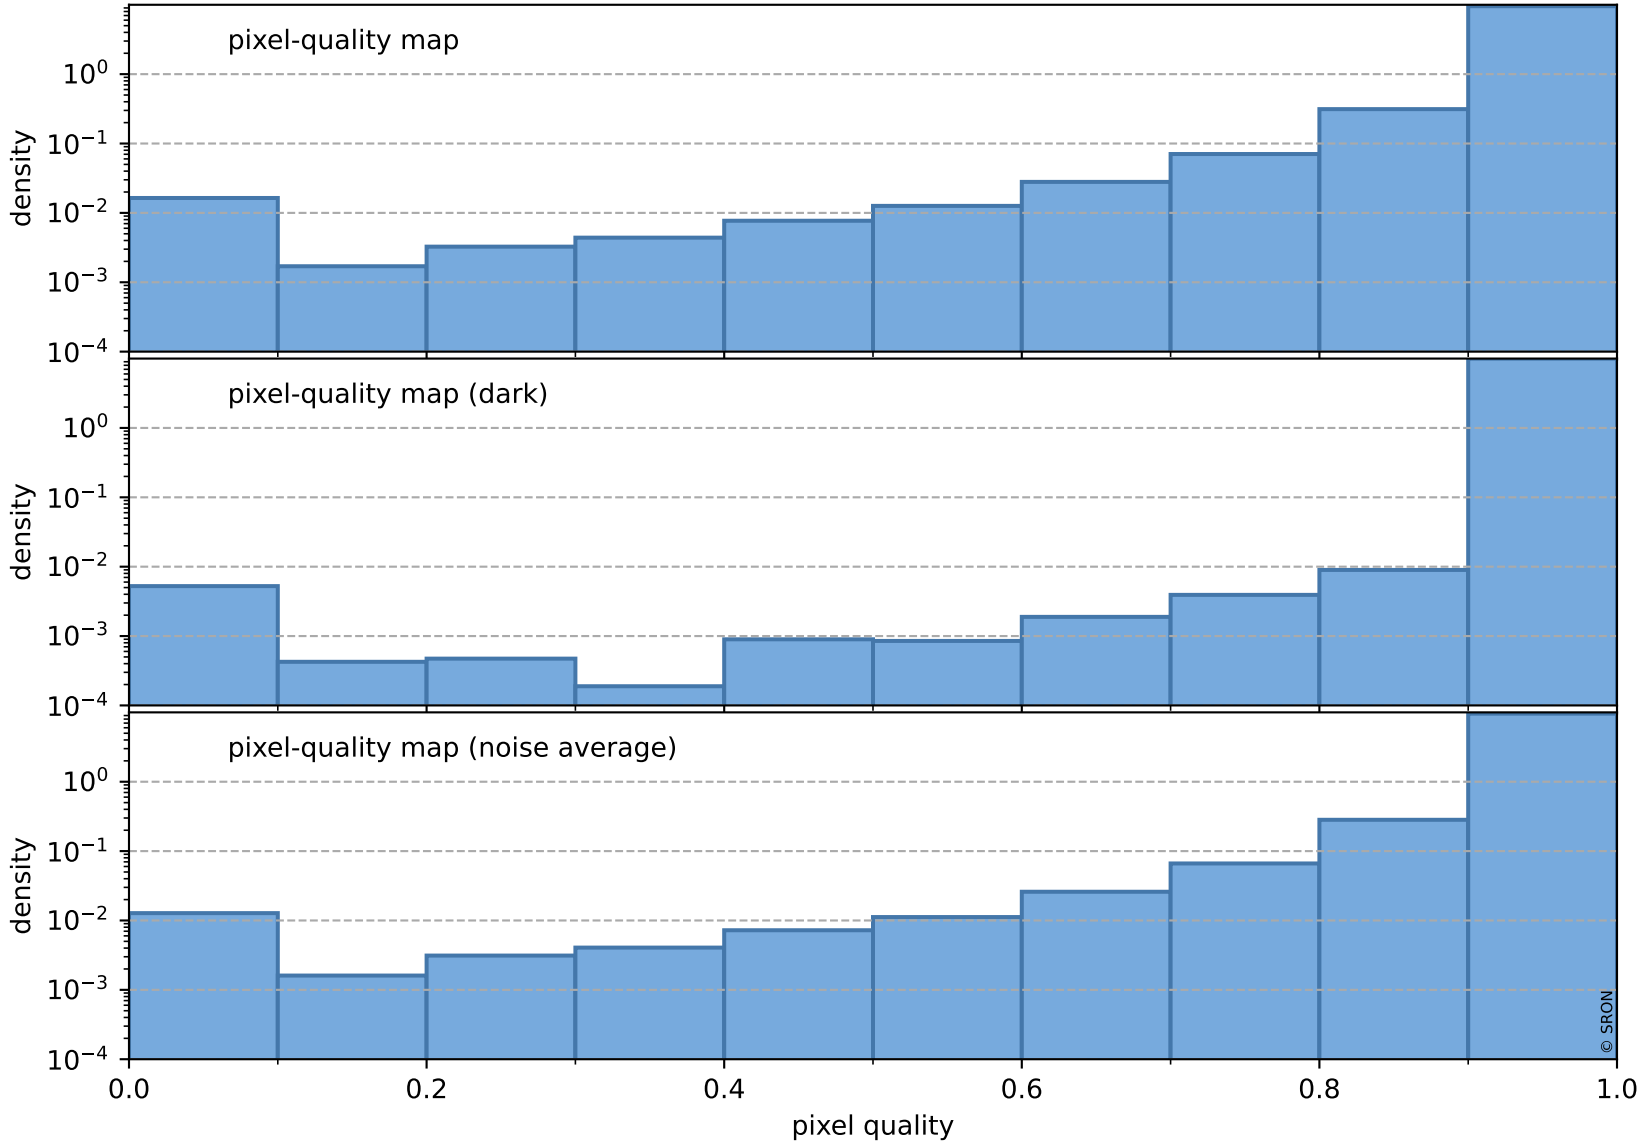

orbits : 19 in [9007, 9052]
coverage : 2019-07-10 / 2019-07-13
bad (quality < 0.8) : 2799
worst (quality < 0.1) : 270
created : 2023-08-22T07:57:39

pixel-quality map (noise average)

Tropomi SWIR pixel quality (official)

orbits : 19 in [9007, 9052]
coverage : 2019-07-10 / 2019-07-13
to good : 373
good to bad : 1043
to worst : 140
created : 2023-08-22T07:57:39

total quality compared with SWIR pixel-quality CKD

Tropomi SWIR pixel quality (official)

orbits : 19 in [9007, 9052]
coverage : 2019-07-10 / 2019-07-13
created : 2023-08-22T07:57:39

Histograms of pixel-quality

Tropomi SWIR pixel quality (official) ground-tracks of Sentinel-5P

orbits : 19 in [9007, 9052]
coverage : 2019-07-10 / 2019-07-13
created : 2023-08-22T07:57:40

Tropomi SWIR pixel quality (official)

orbits : [2827, 9052]
coverage : 2018-04-30 / 2019-07-13
created : 2023-08-22T07:57:40

trend of pixel quality & temperatures