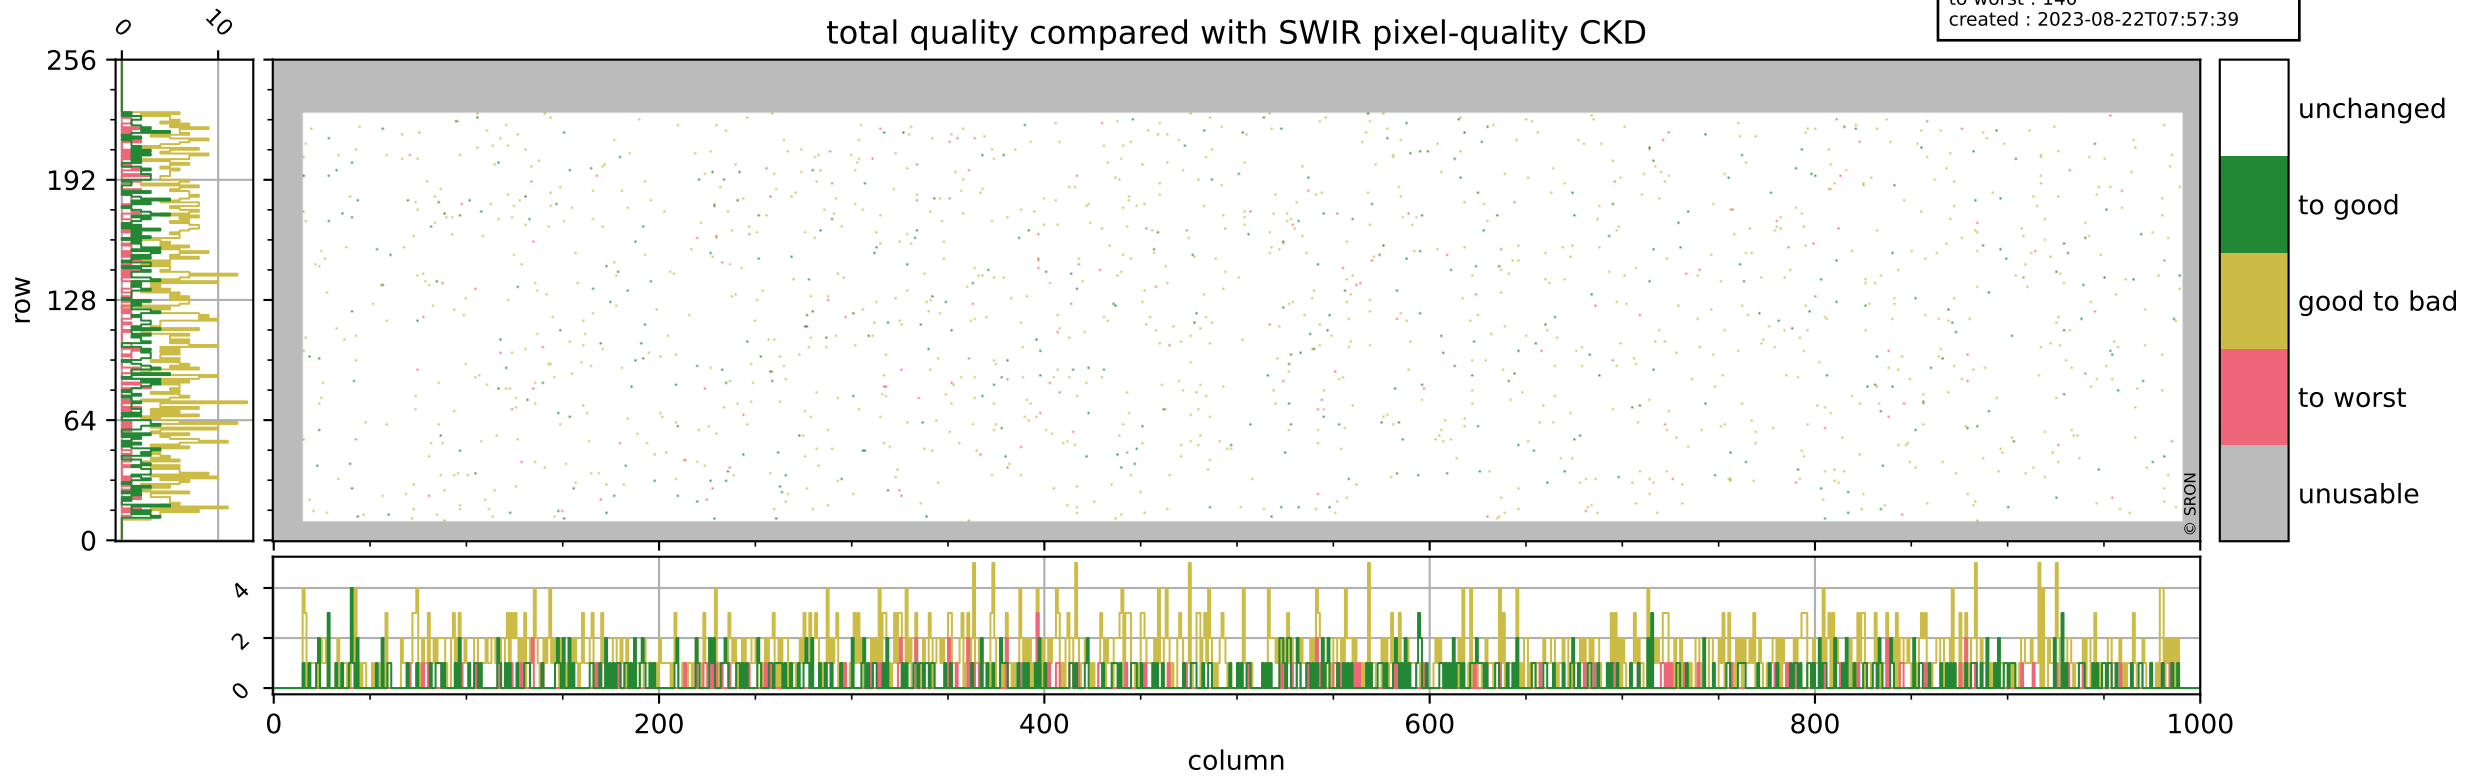

Tropomi SWIR pixel quality (official)

orbits : 19 in [9007, 9052]
coverage : 2019-07-10 / 2019-07-13
bad (quality < 0.8) : 294
worst (quality < 0.1) : 111
created : 2023-08-22T07:57:39

Tropomi SWIR pixel quality (official)

orbits : 19 in [9007, 9052]
coverage : 2019-07-10 / 2019-07-13
bad (quality < 0.8) : 2799
worst (quality < 0.1) : 270
created : 2023-08-22T07:57:39

pixel-quality map (noise average)

Tropomi SWIR pixel quality (official)

orbits : 19 in [9007, 9052]
coverage : 2019-07-10 / 2019-07-13
to good : 373
good to bad : 1043
to worst : 140
created : 2023-08-22T07:57:39

total quality compared with SWIR pixel-quality CKD

Tropomi SWIR pixel quality (official)

orbits : 19 in [9007, 9052]
coverage : 2019-07-10 / 2019-07-13
created : 2023-08-22T07:57:39

Histograms of pixel-quality

Tropomi SWIR pixel quality (official) ground-tracks of Sentinel-5P

orbits : 19 in [9007, 9052]
coverage : 2019-07-10 / 2019-07-13
created : 2023-08-22T07:57:40