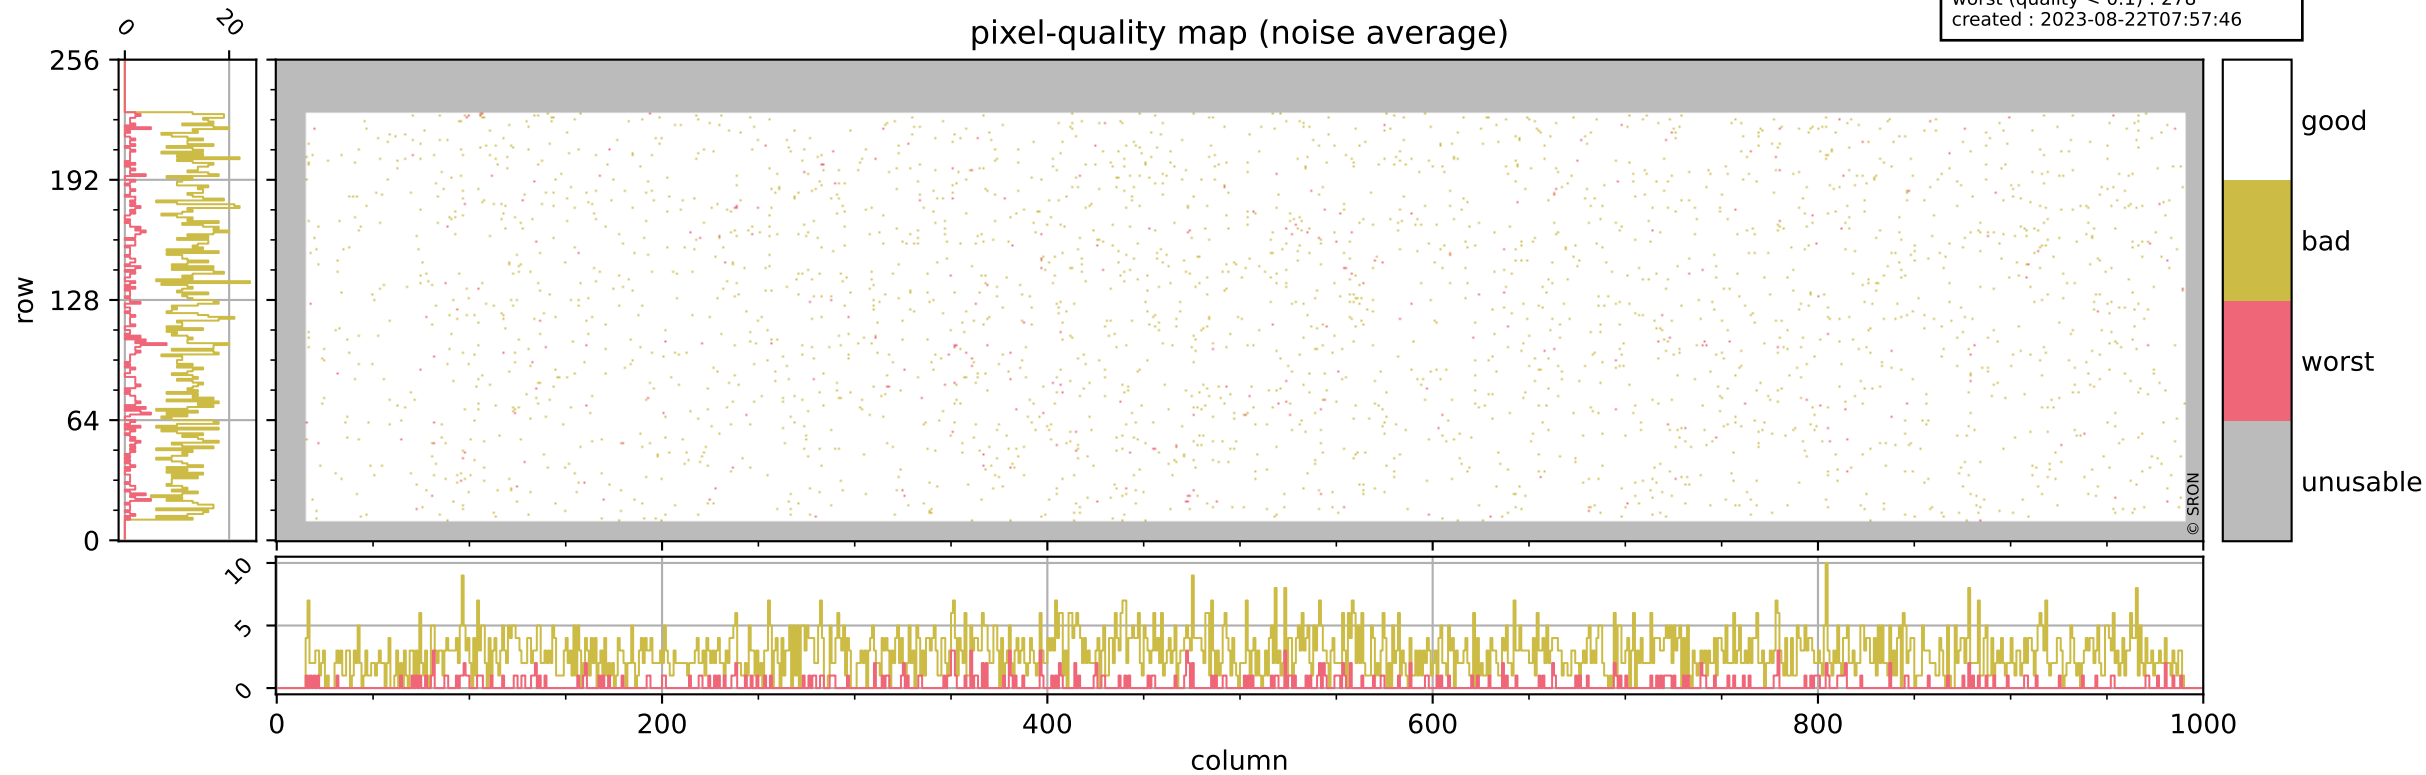

Tropomi SWIR pixel quality (official)

orbits : 18 in [9052, 9097]
coverage : 2019-07-13 / 2019-07-16
bad (quality < 0.8) : 290
worst (quality < 0.1) : 116
created : 2023-08-22T07:57:45

Tropomi SWIR pixel quality (official)

orbits : 18 in [9052, 9097]
coverage : 2019-07-13 / 2019-07-16
bad (quality < 0.8) : 2763
worst (quality < 0.1) : 278
created : 2023-08-22T07:57:46

pixel-quality map (noise average)

Tropomi SWIR pixel quality (official)

orbits : 18 in [9052, 9097]
coverage : 2019-07-13 / 2019-07-16
to good : 362
good to bad : 978
to worst : 151
created : 2023-08-22T07:57:46

total quality compared with SWIR pixel-quality CKD

Tropomi SWIR pixel quality (official)

orbits : 18 in [9052, 9097]
coverage : 2019-07-13 / 2019-07-16
created : 2023-08-22T07:57:46

Histograms of pixel-quality

Tropomi SWIR pixel quality (official) ground-tracks of Sentinel-5P

orbits : 18 in [9052, 9097]
coverage : 2019-07-13 / 2019-07-16
created : 2023-08-22T07:57:47