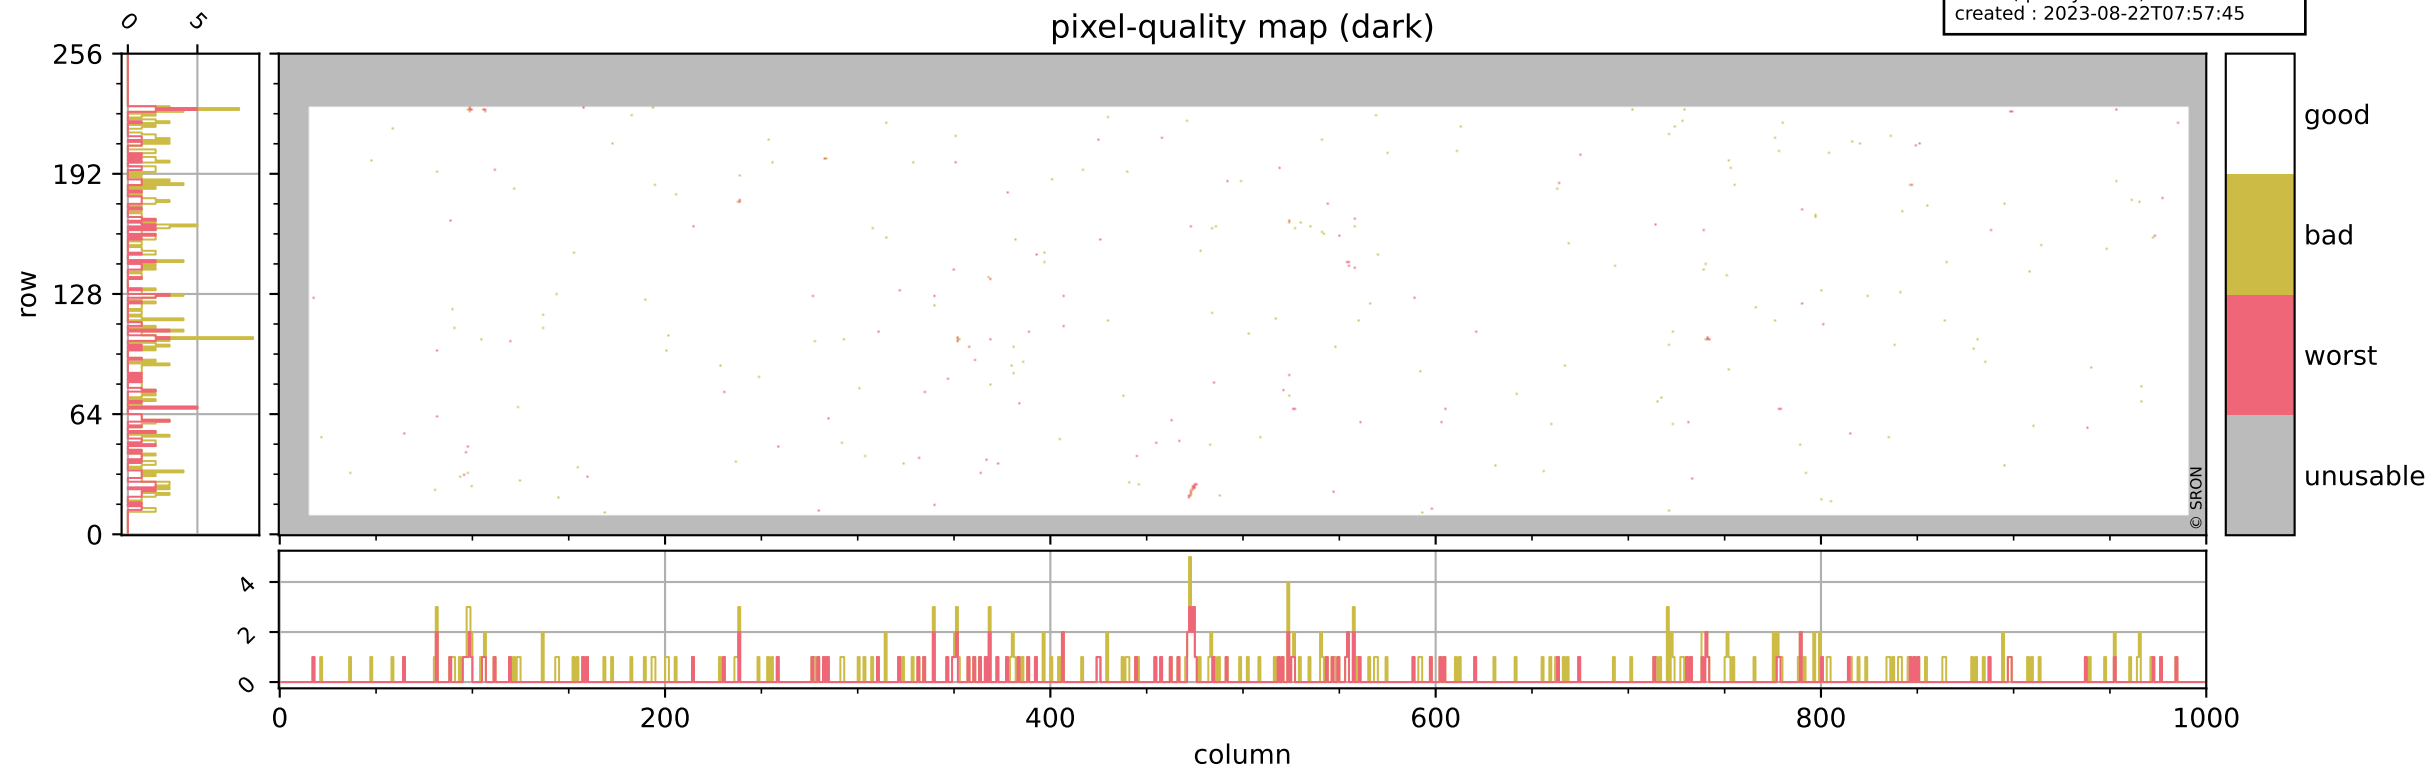

Tropomi SWIR pixel quality (official)

orbits : 18 in [9052, 9097]
coverage : 2019-07-13 / 2019-07-16
bad (quality < 0.8) : 3018
worst (quality < 0.1) : 357
created : 2023-08-22T07:57:45

pixel-quality map

Tropomi SWIR pixel quality (official)

orbits : 18 in [9052, 9097]
coverage : 2019-07-13 / 2019-07-16
bad (quality < 0.8) : 290
worst (quality < 0.1) : 116
created : 2023-08-22T07:57:45

Tropomi SWIR pixel quality (official)

orbits : 18 in [9052, 9097]
coverage : 2019-07-13 / 2019-07-16
bad (quality < 0.8) : 2763
worst (quality < 0.1) : 278
created : 2023-08-22T07:57:46

pixel-quality map (noise average)

Tropomi SWIR pixel quality (official)

orbits : 18 in [9052, 9097]
coverage : 2019-07-13 / 2019-07-16
created : 2023-08-22T07:57:46

Histograms of pixel-quality

Tropomi SWIR pixel quality (official) ground-tracks of Sentinel-5P

orbits : 18 in [9052, 9097]
coverage : 2019-07-13 / 2019-07-16
created : 2023-08-22T07:57:47