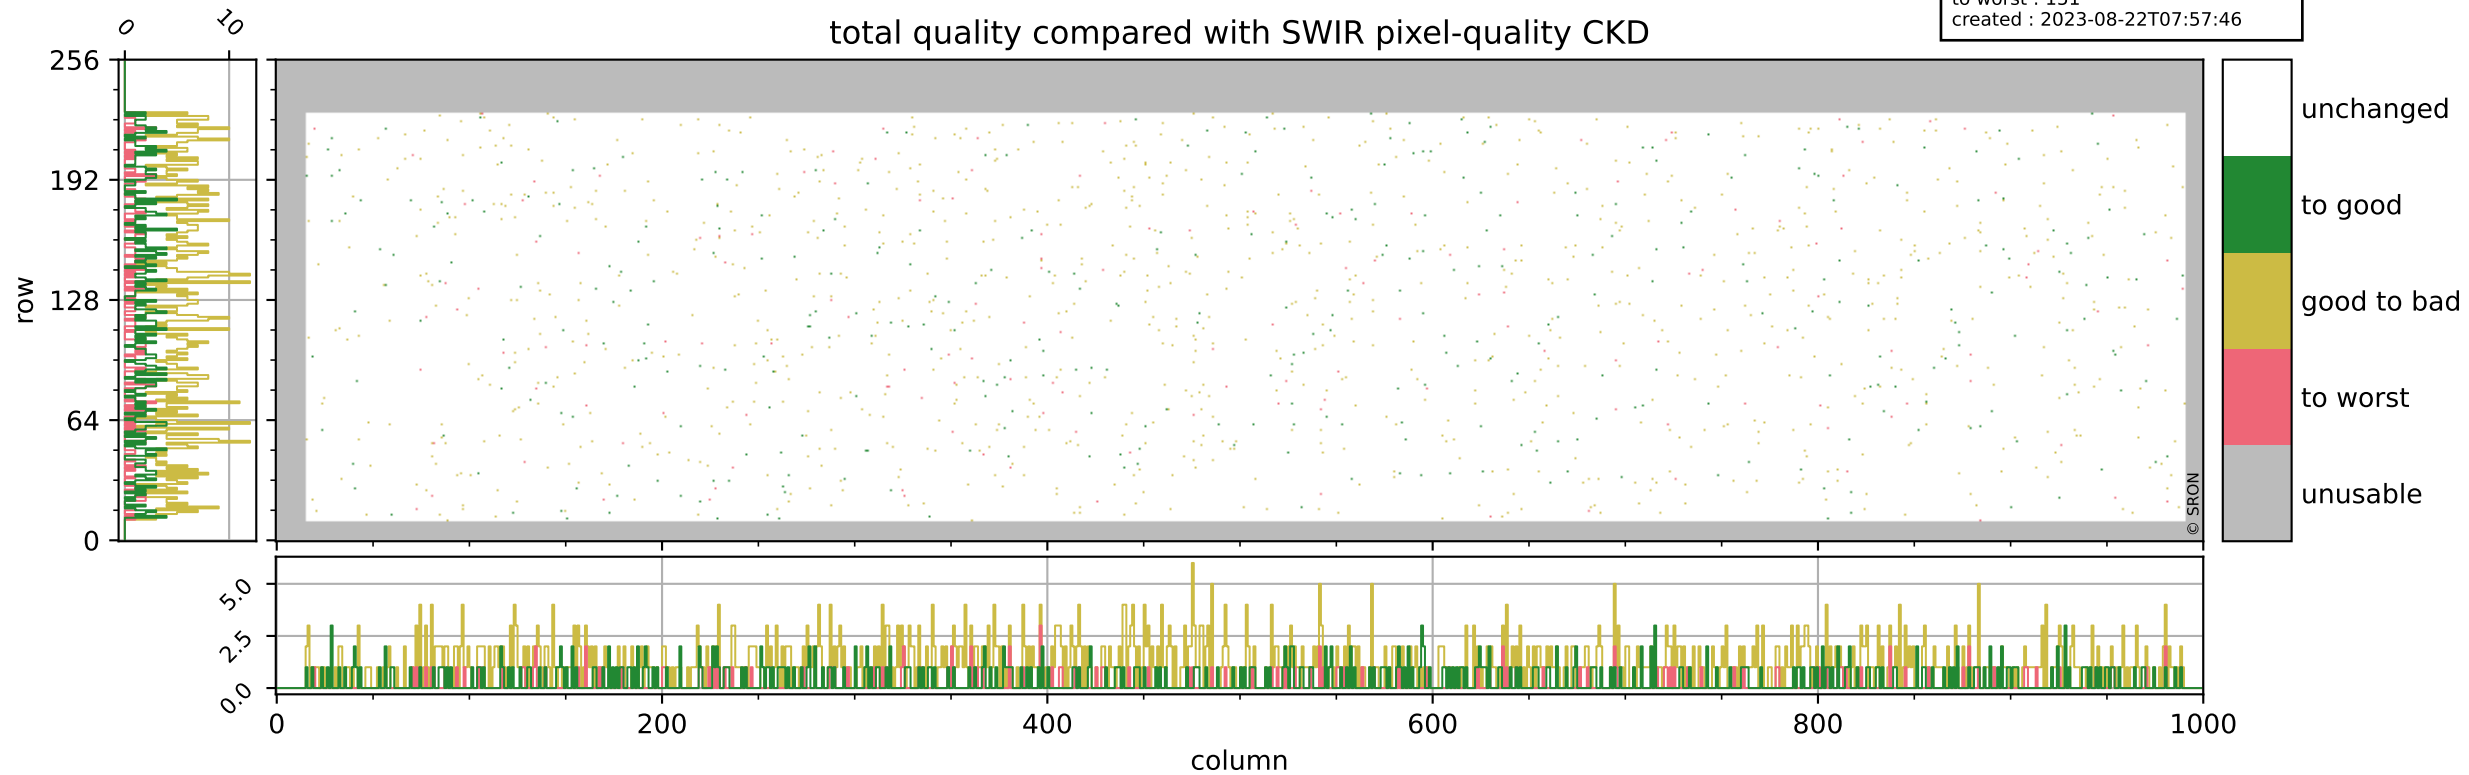

Tropomi SWIR pixel quality (official)

orbits : 18 in [9052, 9097]
coverage : 2019-07-13 / 2019-07-16
bad (quality < 0.8) : 290
worst (quality < 0.1) : 116
created : 2023-08-22T07:57:45

Tropomi SWIR pixel quality (official)

orbits : 18 in [9052, 9097]
coverage : 2019-07-13 / 2019-07-16
bad (quality < 0.8) : 2763
worst (quality < 0.1) : 278
created : 2023-08-22T07:57:46

pixel-quality map (noise average)

Tropomi SWIR pixel quality (official)

orbits : 18 in [9052, 9097]
coverage : 2019-07-13 / 2019-07-16
to good : 362
good to bad : 978
to worst : 151
created : 2023-08-22T07:57:46

total quality compared with SWIR pixel-quality CKD

Tropomi SWIR pixel quality (official)

orbits : 18 in [9052, 9097]
coverage : 2019-07-13 / 2019-07-16
created : 2023-08-22T07:57:46

Histograms of pixel-quality

Tropomi SWIR pixel quality (official) ground-tracks of Sentinel-5P

orbits : 18 in [9052, 9097]
coverage : 2019-07-13 / 2019-07-16
created : 2023-08-22T07:57:47