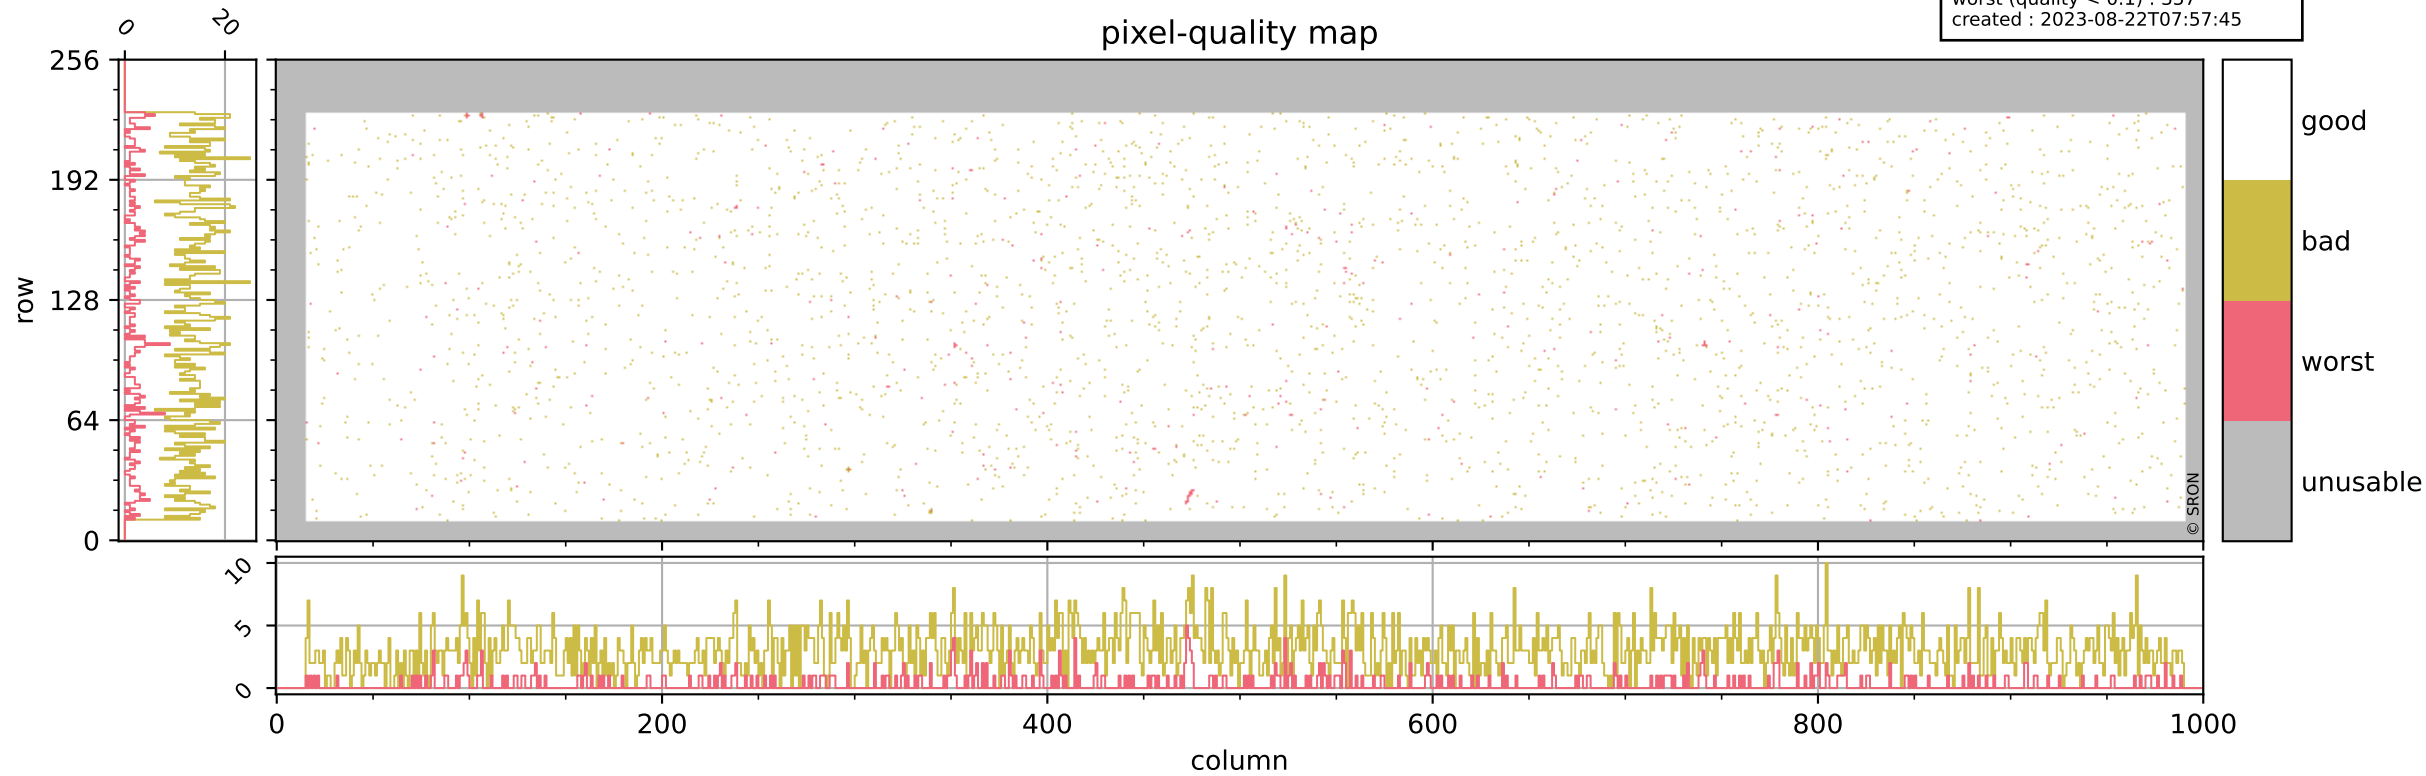

Tropomi SWIR pixel quality (official)

orbits : 18 in [9052, 9097]
coverage : 2019-07-13 / 2019-07-16
bad (quality < 0.8) : 3018
worst (quality < 0.1) : 357
created : 2023-08-22T07:57:45

pixel-quality map

Tropomi SWIR pixel quality (official)

orbits : 18 in [9052, 9097]
coverage : 2019-07-13 / 2019-07-16
bad (quality < 0.8) : 290
worst (quality < 0.1) : 116
created : 2023-08-22T07:57:45

Tropomi SWIR pixel quality (official)

orbits : 18 in [9052, 9097]
coverage : 2019-07-13 / 2019-07-16
bad (quality < 0.8) : 2763
worst (quality < 0.1) : 278
created : 2023-08-22T07:57:46

pixel-quality map (noise average)

Tropomi SWIR pixel quality (official)

orbits : 18 in [9052, 9097]
coverage : 2019-07-13 / 2019-07-16
created : 2023-08-22T07:57:46

Histograms of pixel-quality

Tropomi SWIR pixel quality (official) ground-tracks of Sentinel-5P

orbits : 18 in [9052, 9097]
coverage : 2019-07-13 / 2019-07-16
created : 2023-08-22T07:57:47