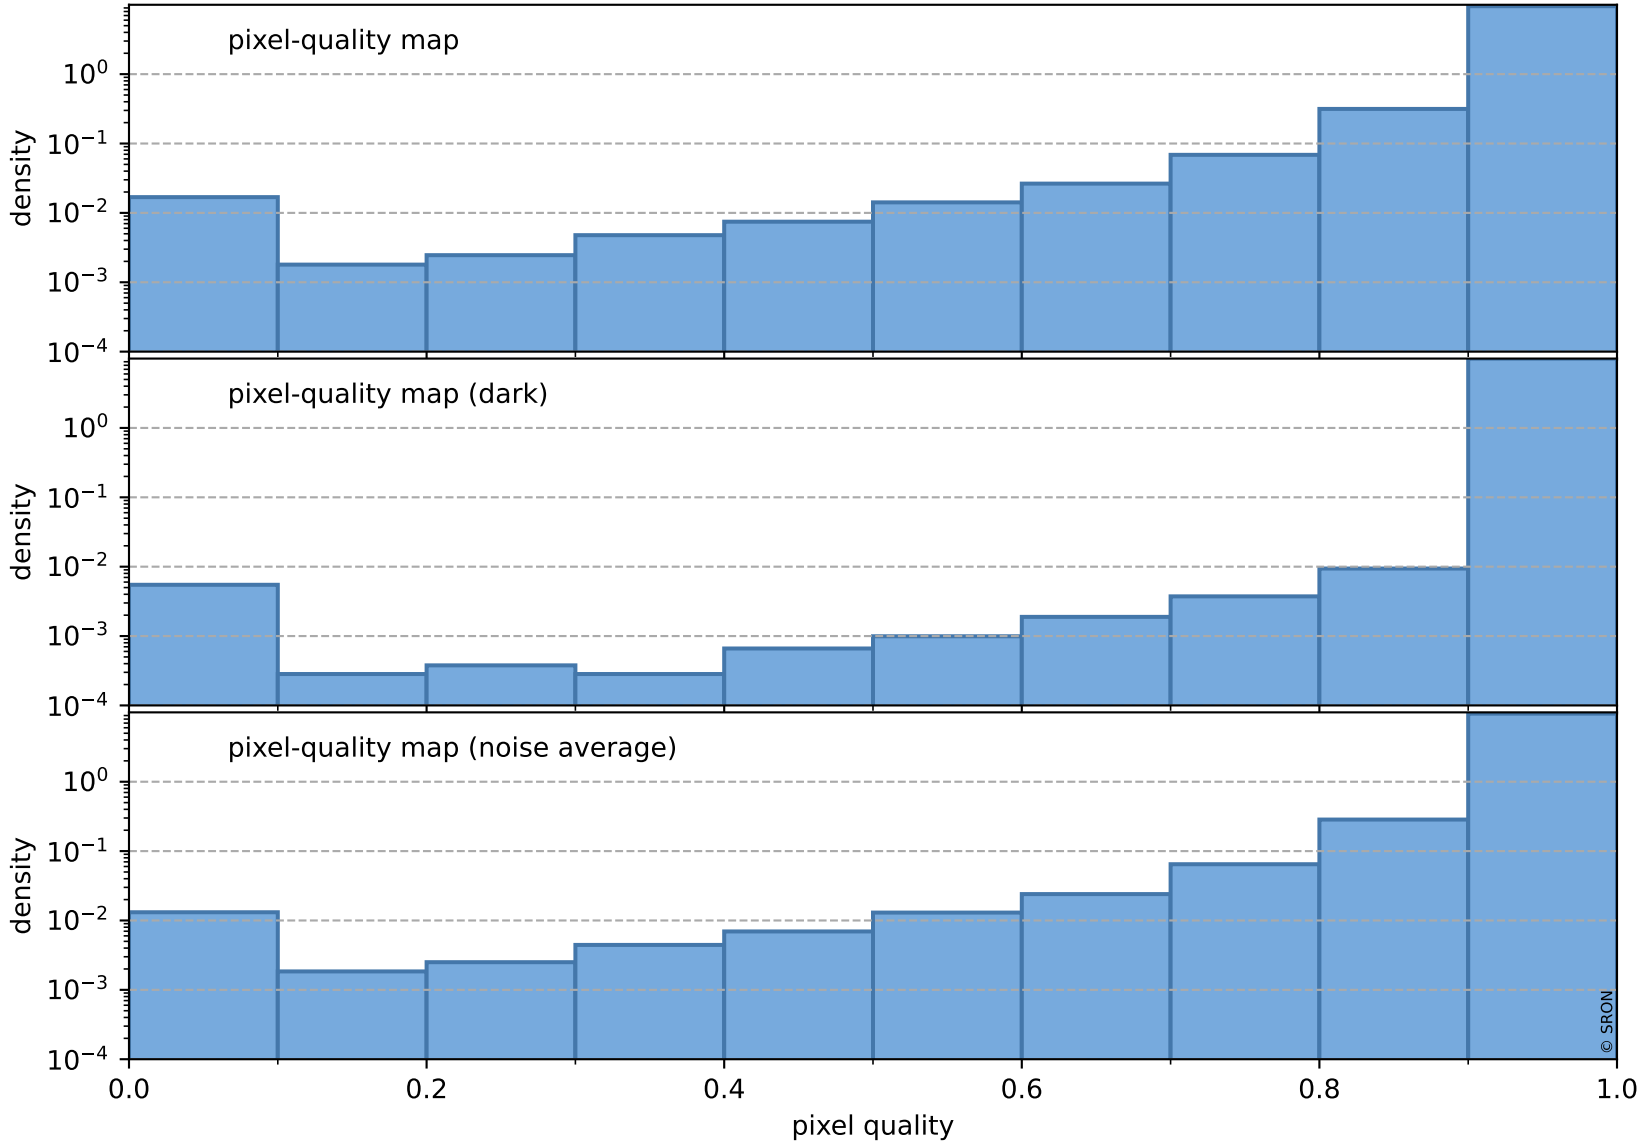

orbits : 18 in [9052, 9097]
coverage : 2019-07-13 / 2019-07-16
bad (quality < 0.8) : 2763
worst (quality < 0.1) : 278
created : 2023-08-22T07:57:46

pixel-quality map (noise average)

Tropomi SWIR pixel quality (official)

orbits : 18 in [9052, 9097]
coverage : 2019-07-13 / 2019-07-16
to good : 362
good to bad : 978
to worst : 151
created : 2023-08-22T07:57:46

total quality compared with SWIR pixel-quality CKD

Tropomi SWIR pixel quality (official)

orbits : 18 in [9052, 9097]
coverage : 2019-07-13 / 2019-07-16
created : 2023-08-22T07:57:46

Histograms of pixel-quality

Tropomi SWIR pixel quality (official) ground-tracks of Sentinel-5P

orbits : 18 in [9052, 9097]
coverage : 2019-07-13 / 2019-07-16
created : 2023-08-22T07:57:47

Tropomi SWIR pixel quality (official)

orbits : [2827, 9097]
coverage : 2018-04-30 / 2019-07-16
created : 2023-08-22T07:57:47

trend of pixel quality & temperatures