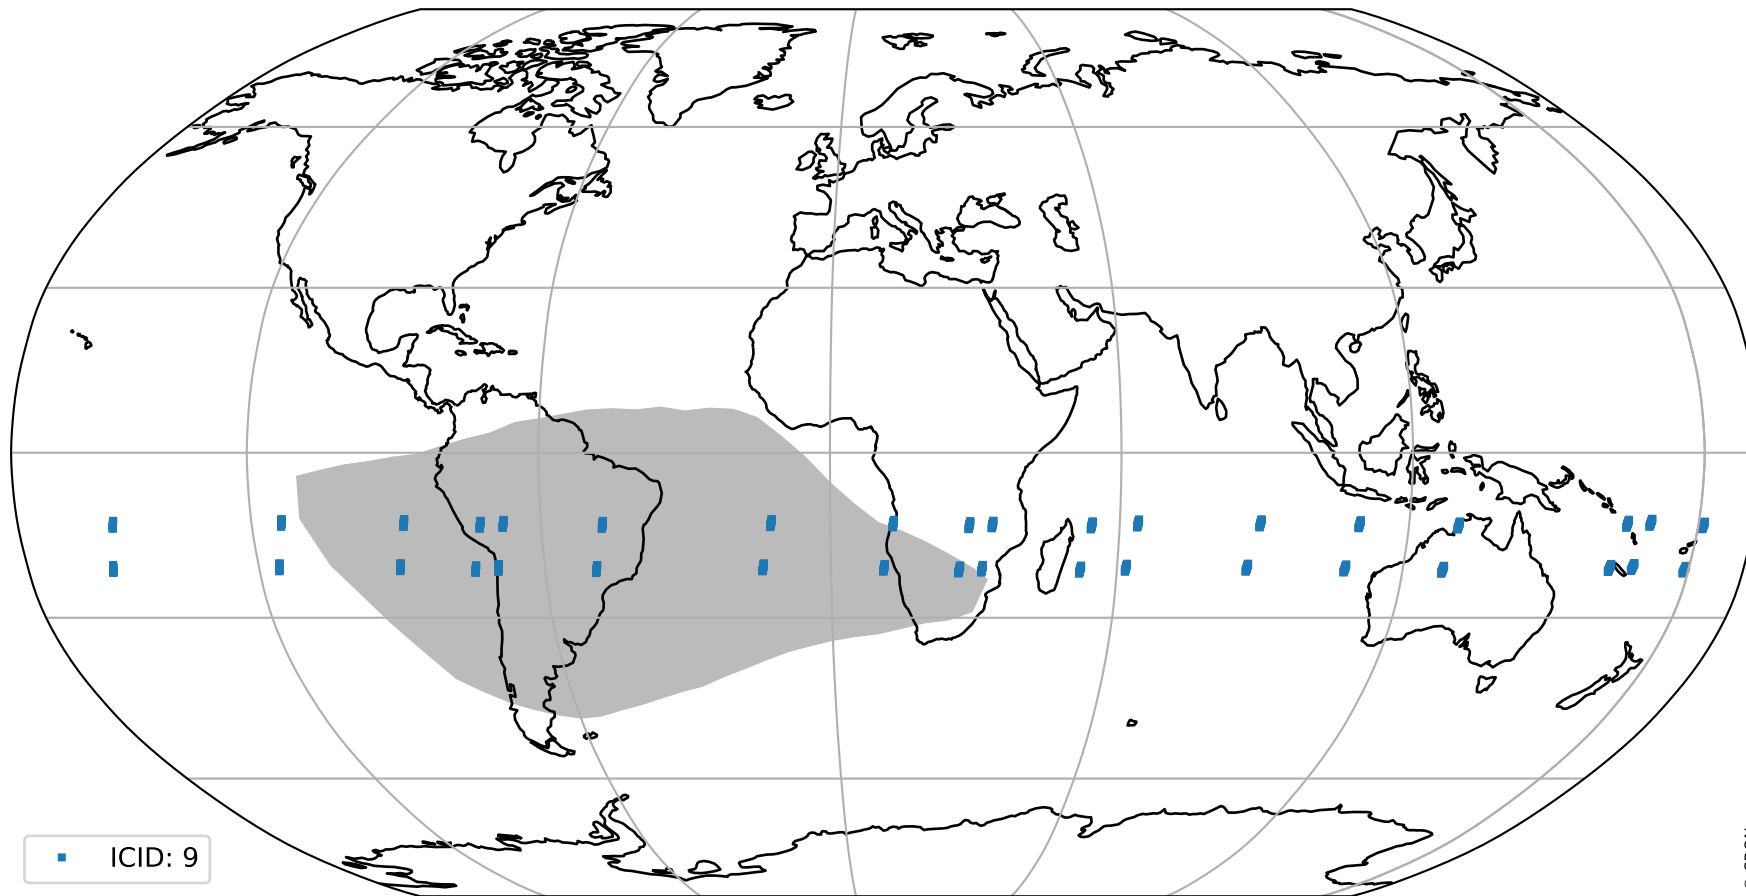

orbits : 18 in [9052, 9097]
coverage : 2019-07-13 / 2019-07-16
bad (quality < 0.8) : 2763
worst (quality < 0.1) : 278
created : 2023-08-22T07:57:46

pixel-quality map (noise average)

Tropomi SWIR pixel quality (official)

orbits : 18 in [9052, 9097]
coverage : 2019-07-13 / 2019-07-16
to good : 362
good to bad : 978
to worst : 151
created : 2023-08-22T07:57:46

total quality compared with SWIR pixel-quality CKD

Tropomi SWIR pixel quality (official)

orbits : 18 in [9052, 9097]
coverage : 2019-07-13 / 2019-07-16
created : 2023-08-22T07:57:46

Histograms of pixel-quality

Tropomi SWIR pixel quality (official) ground-tracks of Sentinel-5P

orbits : 18 in [9052, 9097]
coverage : 2019-07-13 / 2019-07-16
created : 2023-08-22T07:57:47

Tropomi SWIR pixel quality (official)

orbits : [2827, 9097]
coverage : 2018-04-30 / 2019-07-16
created : 2023-08-22T07:57:47

trend of pixel quality & temperatures