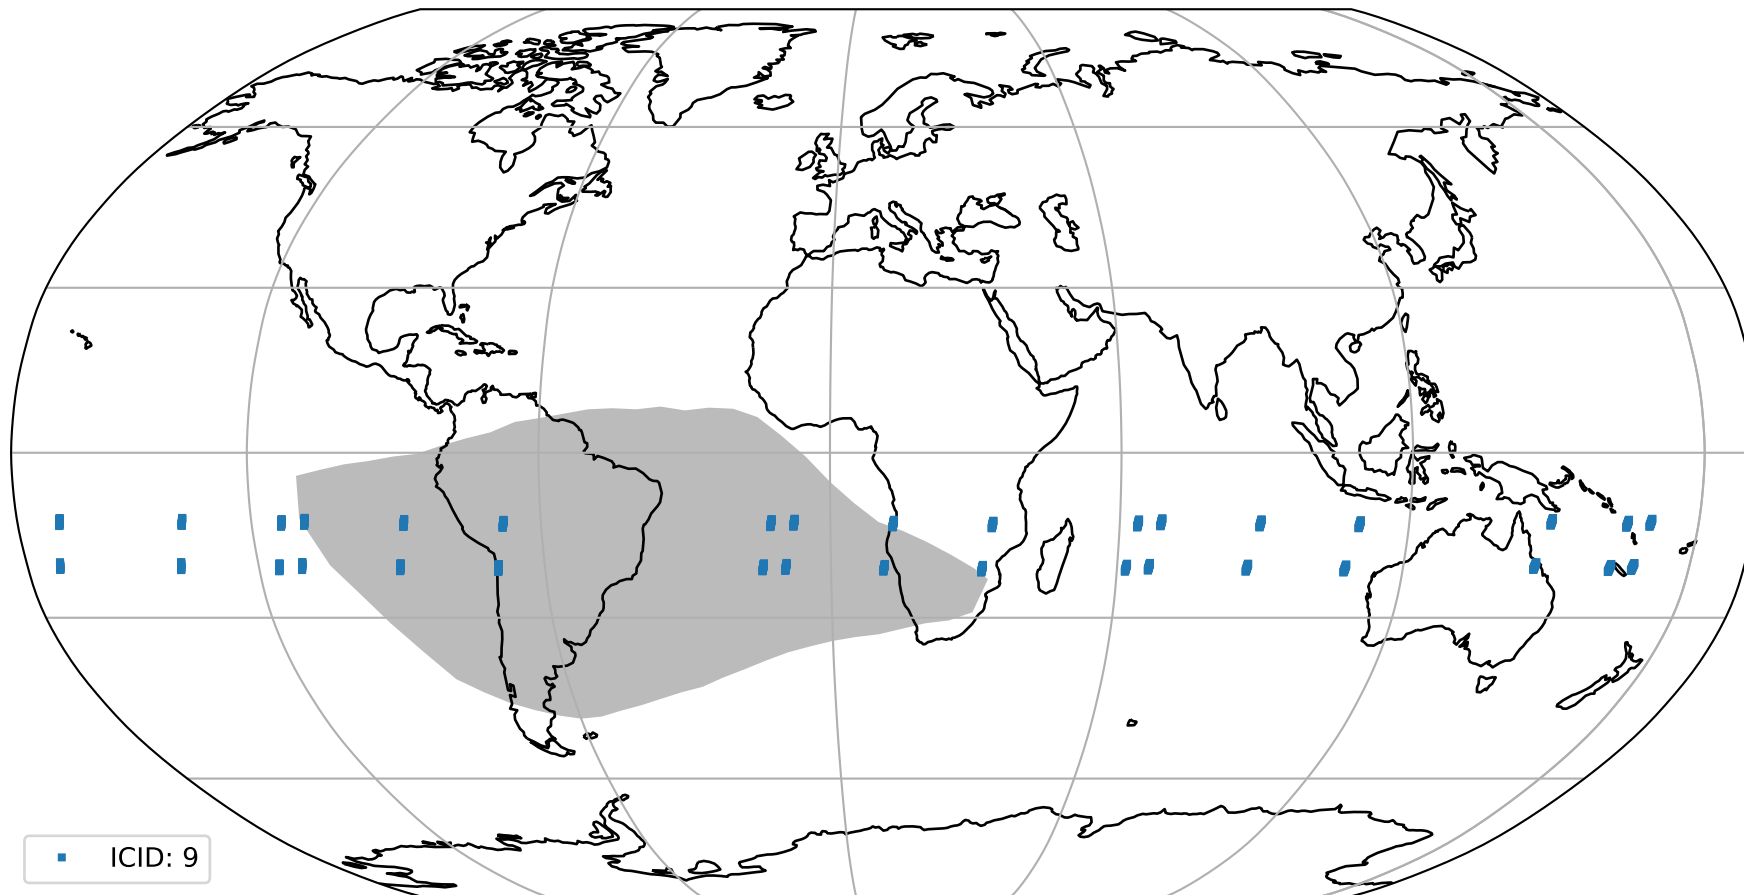

orbits : 17 in [9067, 9112]
coverage : 2019-07-14 / 2019-07-17
bad (quality < 0.8) : 2756
worst (quality < 0.1) : 278
created : 2023-08-22T07:57:48

pixel-quality map (noise average)

Tropomi SWIR pixel quality (official)

orbits : 17 in [9067, 9112]
coverage : 2019-07-14 / 2019-07-17
to good : 365
good to bad : 969
to worst : 149
created : 2023-08-22T07:57:48

total quality compared with SWIR pixel-quality CKD

Tropomi SWIR pixel quality (official)

orbits : 17 in [9067, 9112]
coverage : 2019-07-14 / 2019-07-17
created : 2023-08-22T07:57:48

Histograms of pixel-quality

Tropomi SWIR pixel quality (official) ground-tracks of Sentinel-5P

orbits : 17 in [9067, 9112]
coverage : 2019-07-14 / 2019-07-17
created : 2023-08-22T07:57:49

Tropomi SWIR pixel quality (official)

orbits : [2827, 9112]
coverage : 2018-04-30 / 2019-07-17
created : 2023-08-22T07:57:49

trend of pixel quality & temperatures