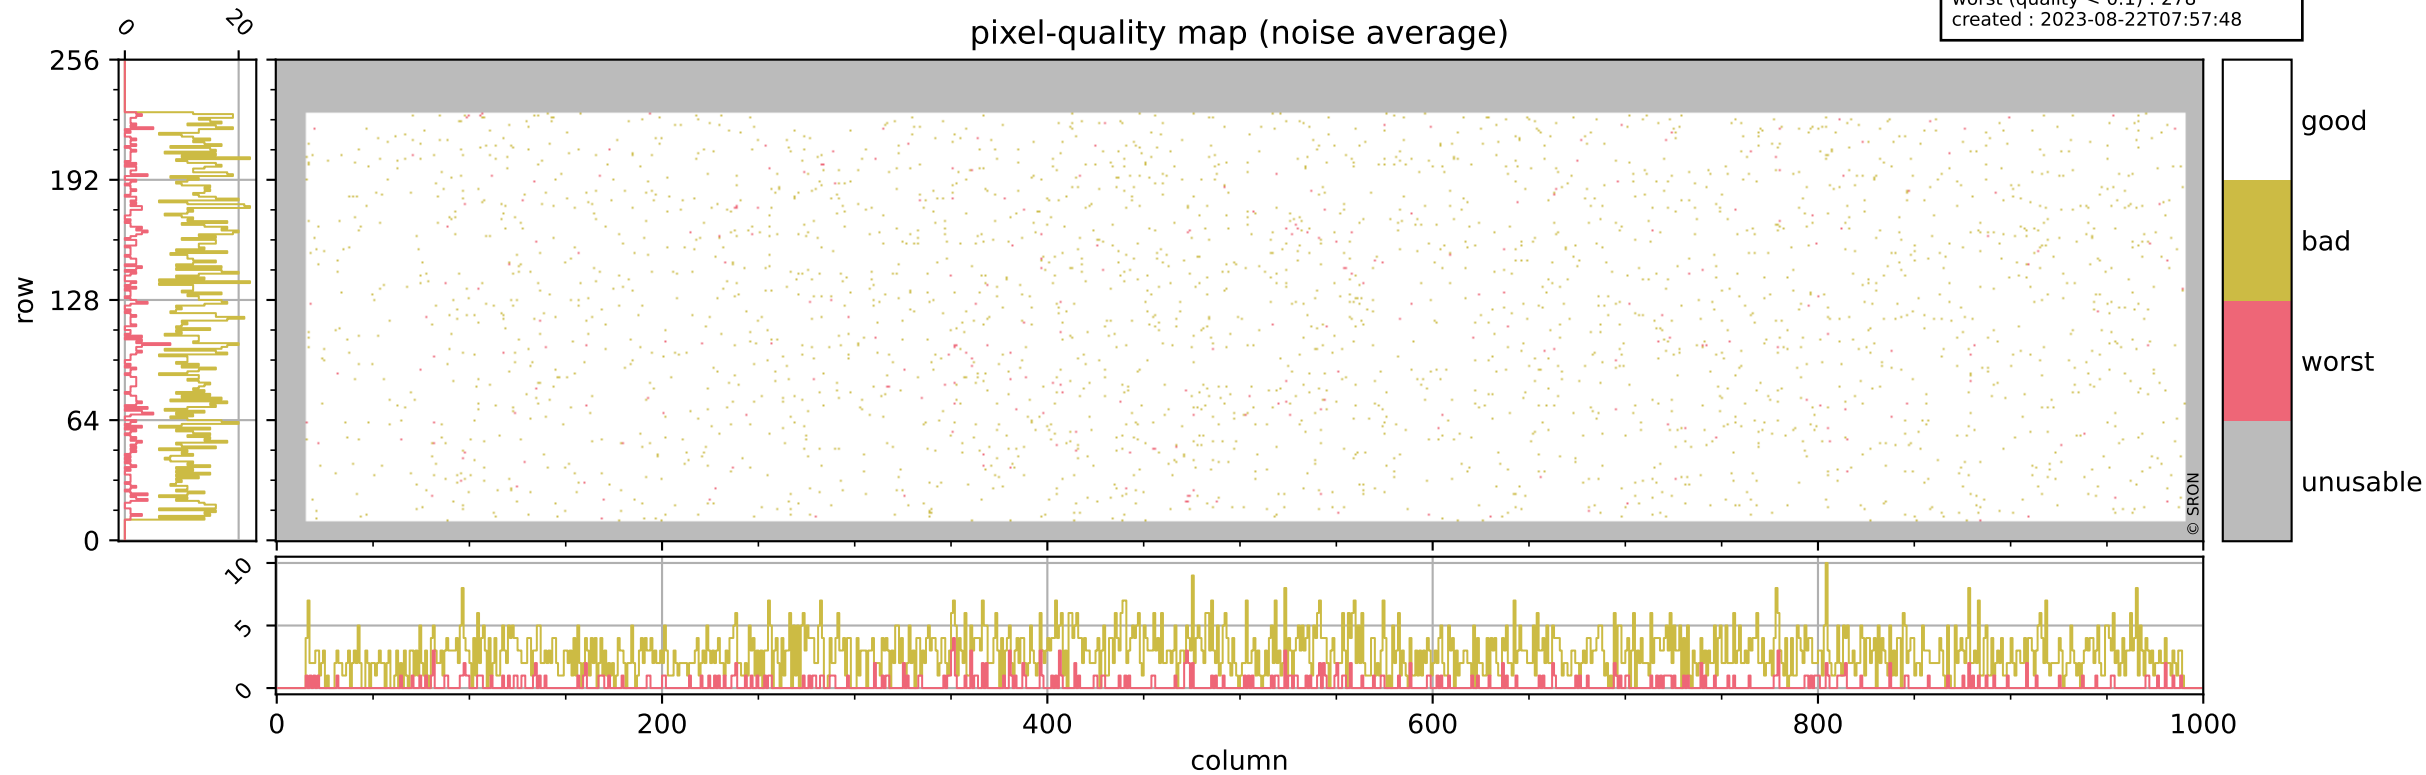

Tropomi SWIR pixel quality (official)

orbits : 17 in [9067, 9112]
coverage : 2019-07-14 / 2019-07-17
bad (quality < 0.8) : 290
worst (quality < 0.1) : 113
created : 2023-08-22T07:57:48

Tropomi SWIR pixel quality (official)

orbits : 17 in [9067, 9112]
coverage : 2019-07-14 / 2019-07-17
bad (quality < 0.8) : 2756
worst (quality < 0.1) : 278
created : 2023-08-22T07:57:48

pixel-quality map (noise average)

Tropomi SWIR pixel quality (official)

orbits : 17 in [9067, 9112]
coverage : 2019-07-14 / 2019-07-17
to good : 365
good to bad : 969
to worst : 149
created : 2023-08-22T07:57:48

total quality compared with SWIR pixel-quality CKD

Tropomi SWIR pixel quality (official)

orbits : 17 in [9067, 9112]
coverage : 2019-07-14 / 2019-07-17
created : 2023-08-22T07:57:48

Histograms of pixel-quality

Tropomi SWIR pixel quality (official) ground-tracks of Sentinel-5P

orbits : 17 in [9067, 9112]
coverage : 2019-07-14 / 2019-07-17
created : 2023-08-22T07:57:49