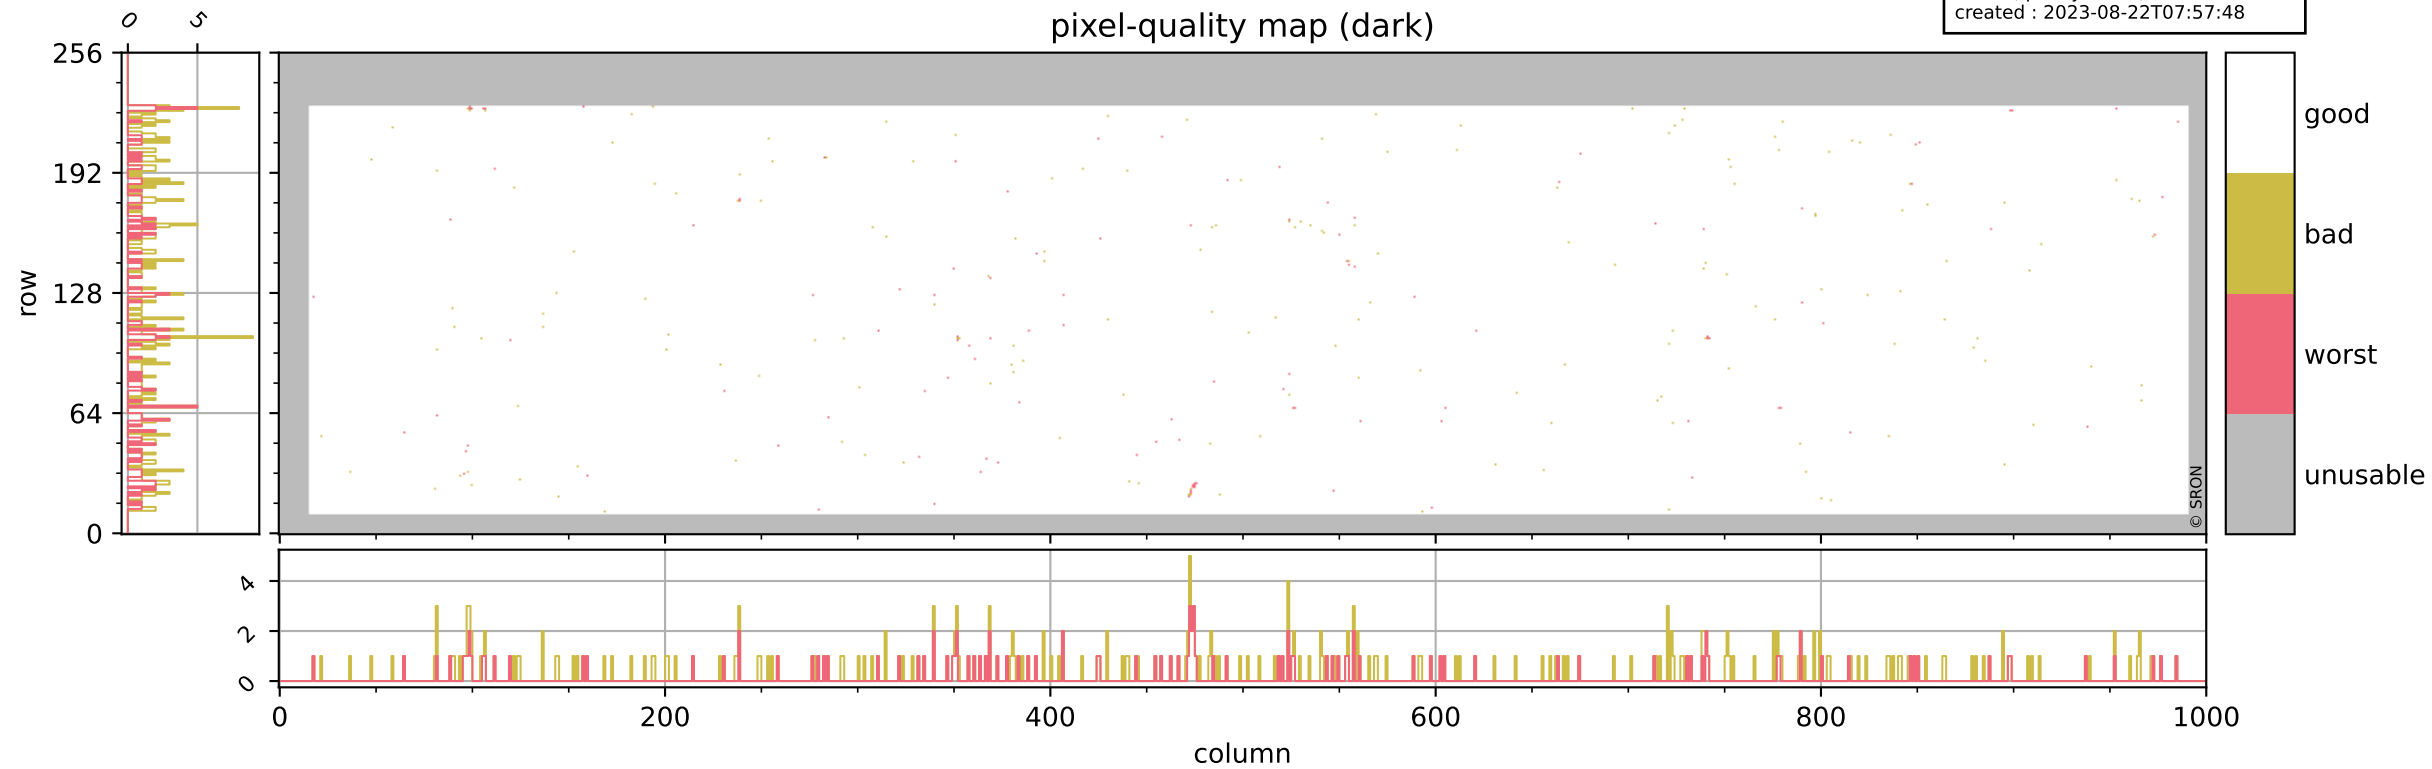

Tropomi SWIR pixel quality (official)

orbits : 17 in [9067, 9112]
coverage : 2019-07-14 / 2019-07-17
bad (quality < 0.8) : 3004
worst (quality < 0.1) : 356
created : 2023-08-22T07:57:47

pixel-quality map

Tropomi SWIR pixel quality (official)

orbits : 17 in [9067, 9112]
coverage : 2019-07-14 / 2019-07-17
bad (quality < 0.8) : 290
worst (quality < 0.1) : 113
created : 2023-08-22T07:57:48

Tropomi SWIR pixel quality (official)

orbits : 17 in [9067, 9112]
coverage : 2019-07-14 / 2019-07-17
bad (quality < 0.8) : 2756
worst (quality < 0.1) : 278
created : 2023-08-22T07:57:48

pixel-quality map (noise average)

Tropomi SWIR pixel quality (official)

orbits : 17 in [9067, 9112]
coverage : 2019-07-14 / 2019-07-17
created : 2023-08-22T07:57:48

Histograms of pixel-quality

Tropomi SWIR pixel quality (official) ground-tracks of Sentinel-5P

orbits : 17 in [9067, 9112]
coverage : 2019-07-14 / 2019-07-17
created : 2023-08-22T07:57:49