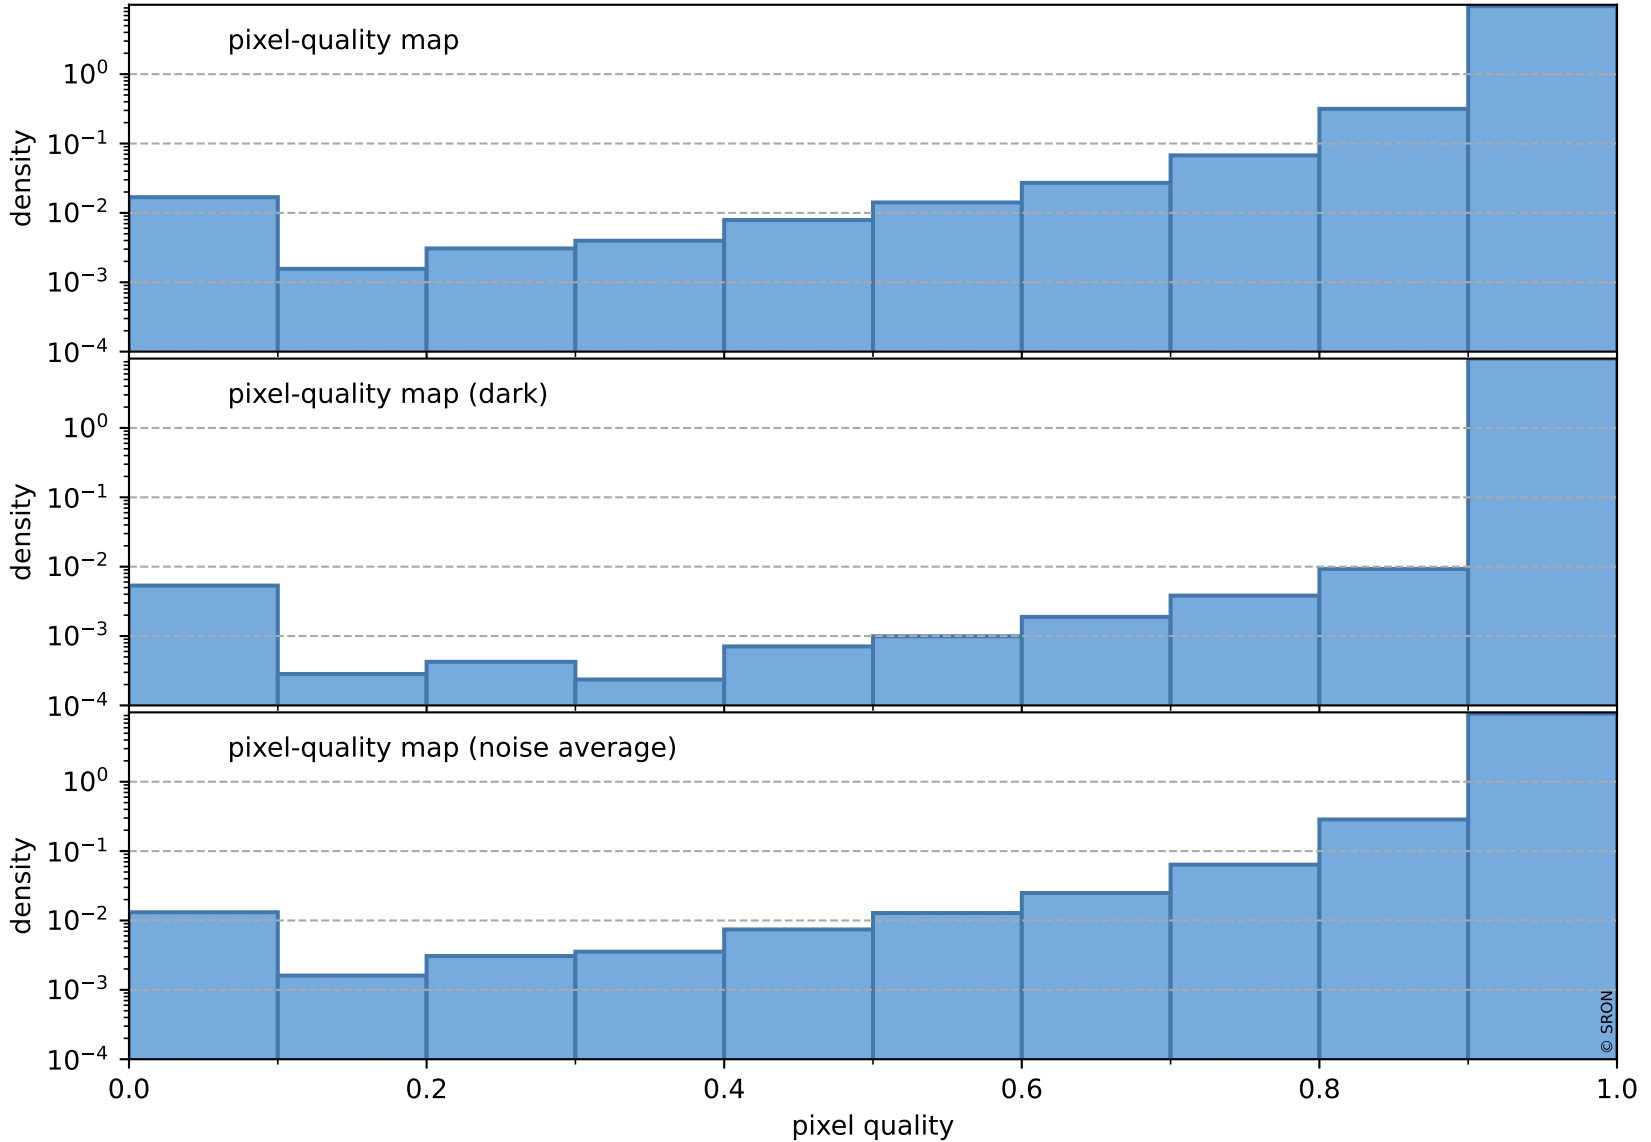

orbits : 17 in [9067, 9112]
coverage : 2019-07-14 / 2019-07-17
bad (quality < 0.8) : 2756
worst (quality < 0.1) : 278
created : 2023-08-22T07:57:48

pixel-quality map (noise average)

Tropomi SWIR pixel quality (official)

orbits : 17 in [9067, 9112]
coverage : 2019-07-14 / 2019-07-17
to good : 365
good to bad : 969
to worst : 149
created : 2023-08-22T07:57:48

total quality compared with SWIR pixel-quality CKD

Tropomi SWIR pixel quality (official)

orbits : 17 in [9067, 9112]
coverage : 2019-07-14 / 2019-07-17
created : 2023-08-22T07:57:48

Histograms of pixel-quality

Tropomi SWIR pixel quality (official) ground-tracks of Sentinel-5P

orbits : 17 in [9067, 9112]
coverage : 2019-07-14 / 2019-07-17
created : 2023-08-22T07:57:49

Tropomi SWIR pixel quality (official)

orbits : [2827, 9112]
coverage : 2018-04-30 / 2019-07-17
created : 2023-08-22T07:57:49

trend of pixel quality & temperatures