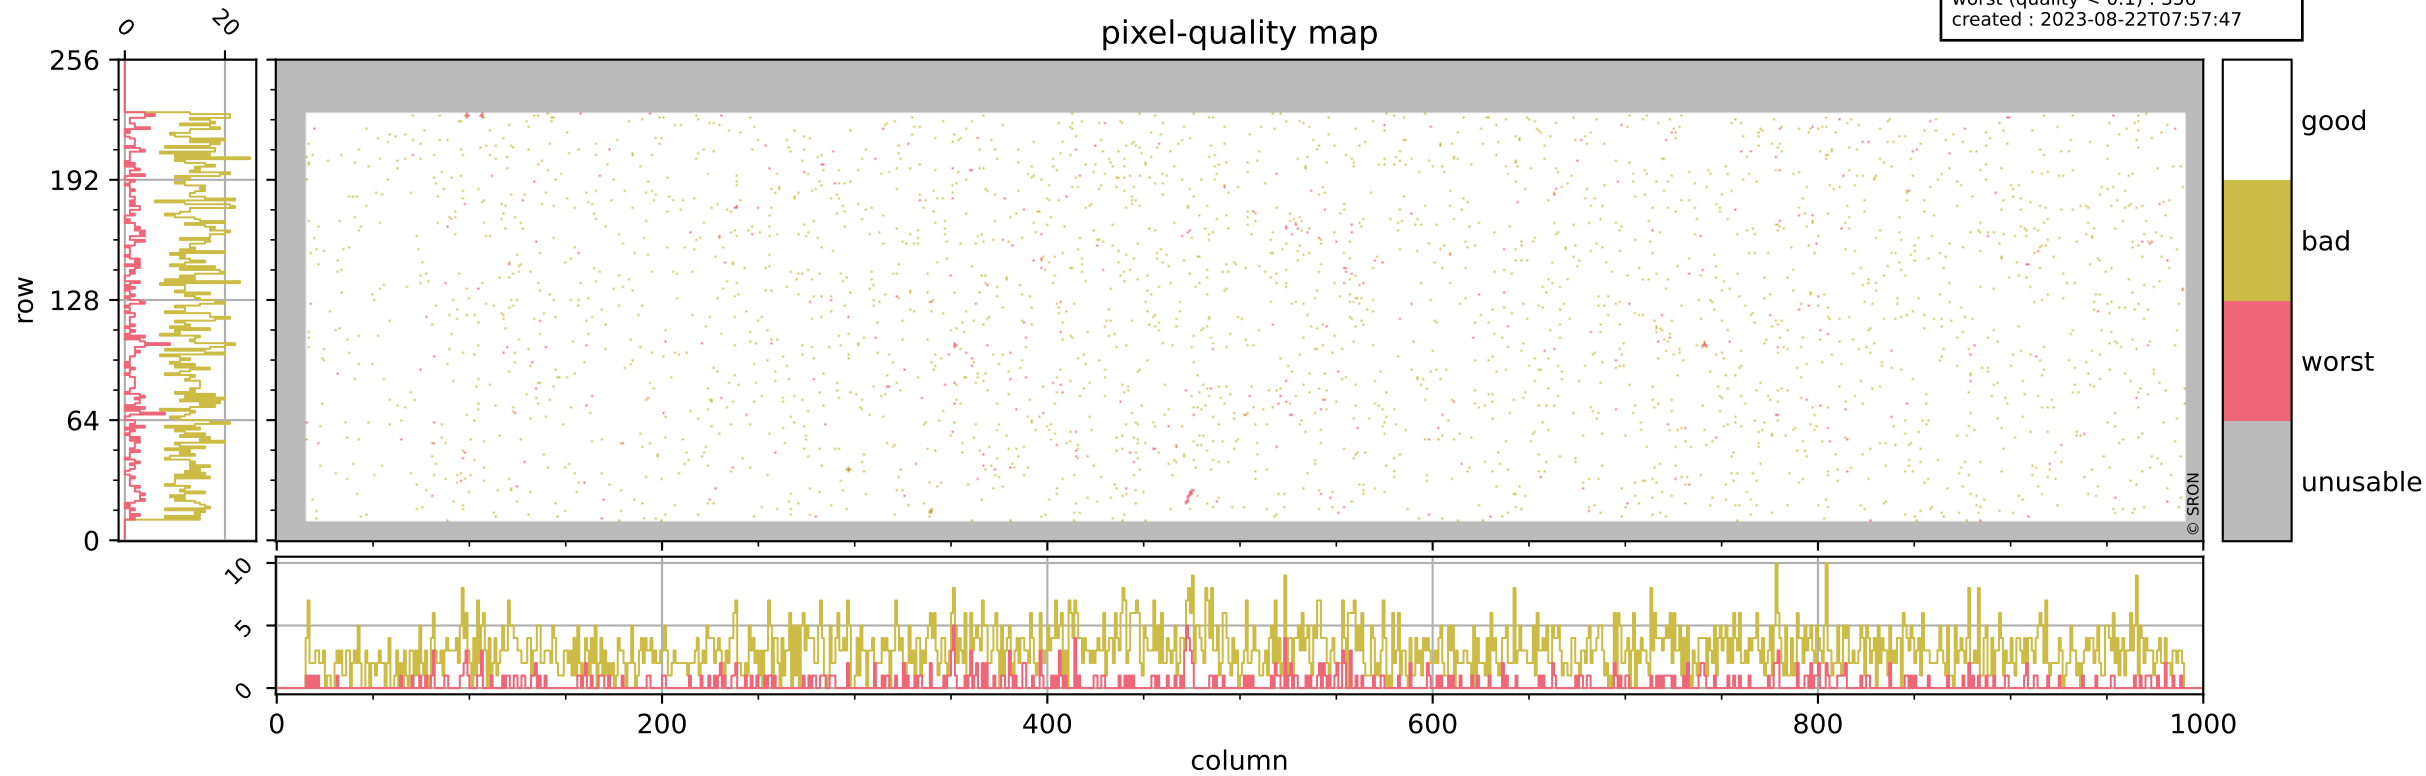

Tropomi SWIR pixel quality (official)

orbits : 17 in [9067, 9112]
coverage : 2019-07-14 / 2019-07-17
bad (quality < 0.8) : 3004
worst (quality < 0.1) : 356
created : 2023-08-22T07:57:47

pixel-quality map

Tropomi SWIR pixel quality (official)

orbits : 17 in [9067, 9112]
coverage : 2019-07-14 / 2019-07-17
bad (quality < 0.8) : 290
worst (quality < 0.1) : 113
created : 2023-08-22T07:57:48

Tropomi SWIR pixel quality (official)

orbits : 17 in [9067, 9112]
coverage : 2019-07-14 / 2019-07-17
bad (quality < 0.8) : 2756
worst (quality < 0.1) : 278
created : 2023-08-22T07:57:48

pixel-quality map (noise average)

Tropomi SWIR pixel quality (official)

orbits : 17 in [9067, 9112]
coverage : 2019-07-14 / 2019-07-17
created : 2023-08-22T07:57:48

Histograms of pixel-quality

Tropomi SWIR pixel quality (official) ground-tracks of Sentinel-5P

orbits : 17 in [9067, 9112]
coverage : 2019-07-14 / 2019-07-17
created : 2023-08-22T07:57:49