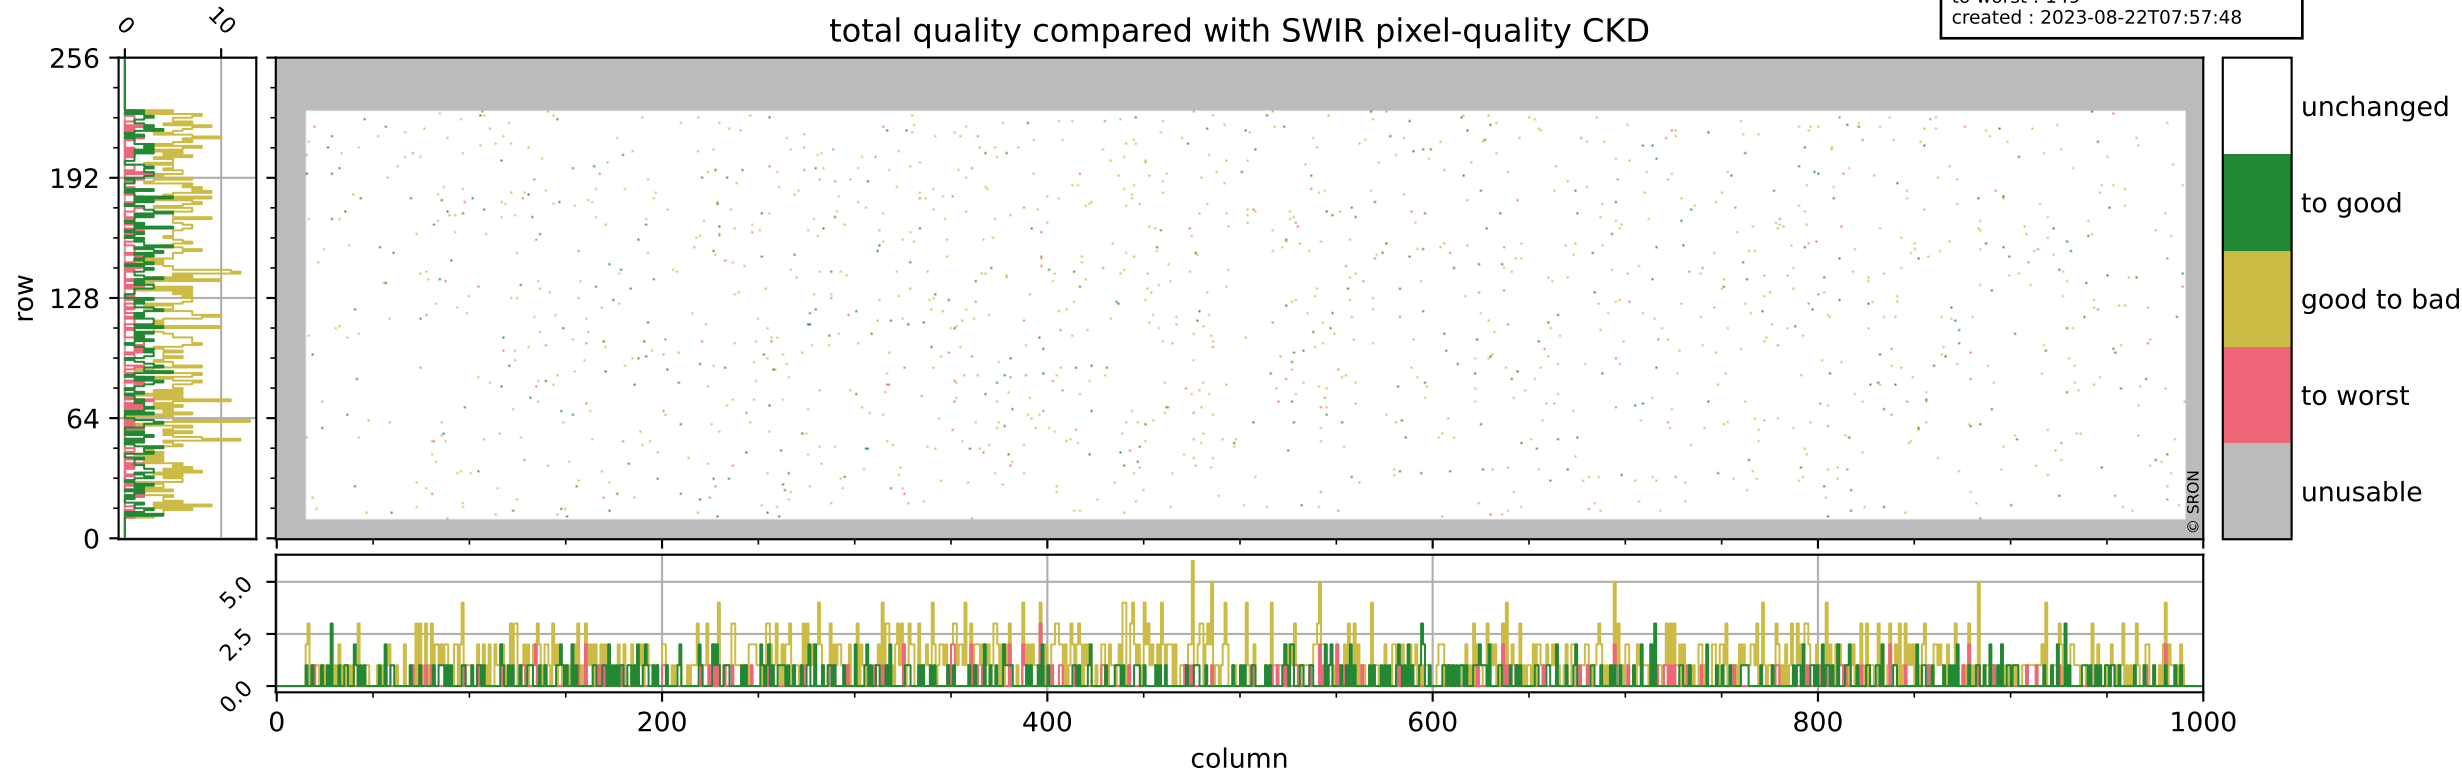

Tropomi SWIR pixel quality (official)

orbits : 17 in [9067, 9112]
coverage : 2019-07-14 / 2019-07-17
bad (quality < 0.8) : 290
worst (quality < 0.1) : 113
created : 2023-08-22T07:57:48

Tropomi SWIR pixel quality (official)

orbits : 17 in [9067, 9112]
coverage : 2019-07-14 / 2019-07-17
bad (quality < 0.8) : 2756
worst (quality < 0.1) : 278
created : 2023-08-22T07:57:48

pixel-quality map (noise average)

Tropomi SWIR pixel quality (official)

orbits : 17 in [9067, 9112]
coverage : 2019-07-14 / 2019-07-17
to good : 365
good to bad : 969
to worst : 149
created : 2023-08-22T07:57:48

total quality compared with SWIR pixel-quality CKD

Tropomi SWIR pixel quality (official)

orbits : 17 in [9067, 9112]
coverage : 2019-07-14 / 2019-07-17
created : 2023-08-22T07:57:48

Histograms of pixel-quality

Tropomi SWIR pixel quality (official) ground-tracks of Sentinel-5P

orbits : 17 in [9067, 9112]
coverage : 2019-07-14 / 2019-07-17
created : 2023-08-22T07:57:49