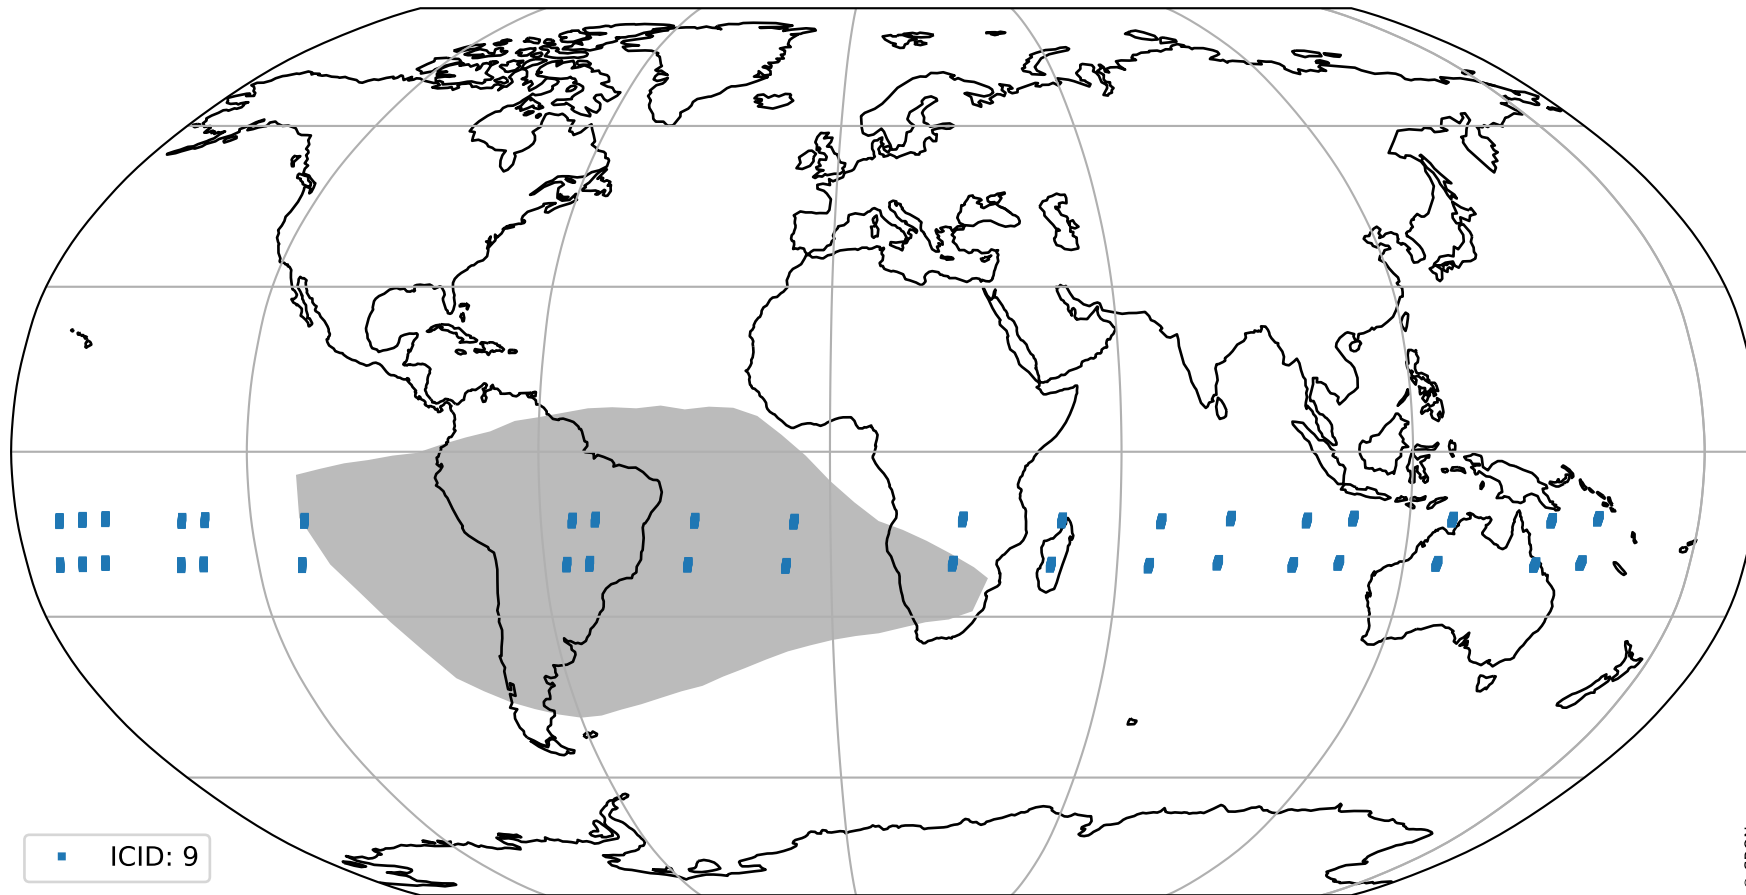

orbits : 19 in [9097, 9142]
coverage : 2019-07-16 / 2019-07-19
bad (quality < 0.8) : 2794
worst (quality < 0.1) : 281
created : 2023-08-22T07:57:52

pixel-quality map (noise average)

Tropomi SWIR pixel quality (official)

orbits : 19 in [9097, 9142]
coverage : 2019-07-16 / 2019-07-19
to good : 363
good to bad : 1013
to worst : 143
created : 2023-08-22T07:57:53

total quality compared with SWIR pixel-quality CKD

Tropomi SWIR pixel quality (official)

orbits : 19 in [9097, 9142]
coverage : 2019-07-16 / 2019-07-19
created : 2023-08-22T07:57:53

Histograms of pixel-quality

Tropomi SWIR pixel quality (official) ground-tracks of Sentinel-5P

orbits : 19 in [9097, 9142]
coverage : 2019-07-16 / 2019-07-19
created : 2023-08-22T07:57:53

Tropomi SWIR pixel quality (official)

orbits : [2827, 9142]
coverage : 2018-04-30 / 2019-07-19
created : 2023-08-22T07:57:54

trend of pixel quality & temperatures