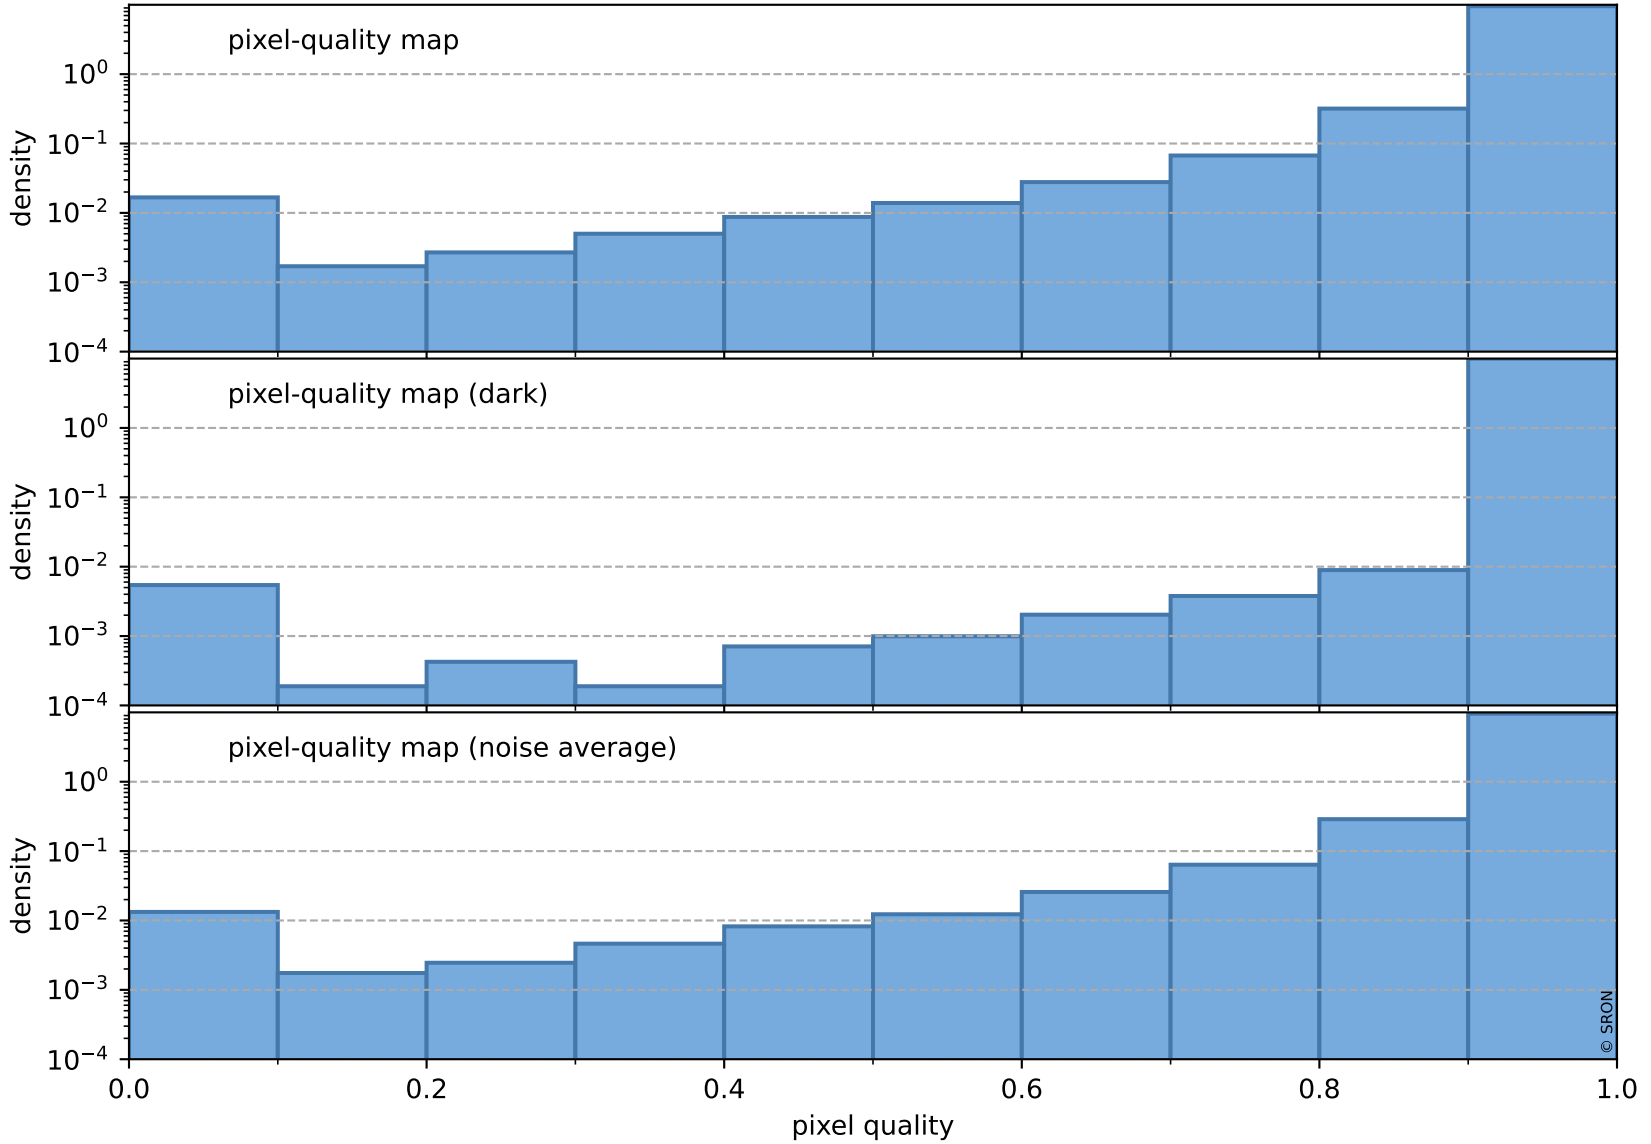

orbits : 19 in [9097, 9142]
coverage : 2019-07-16 / 2019-07-19
bad (quality < 0.8) : 2794
worst (quality < 0.1) : 281
created : 2023-08-22T07:57:52

pixel-quality map (noise average)

Tropomi SWIR pixel quality (official)

orbits : 19 in [9097, 9142]
coverage : 2019-07-16 / 2019-07-19
to good : 363
good to bad : 1013
to worst : 143
created : 2023-08-22T07:57:53

total quality compared with SWIR pixel-quality CKD

Tropomi SWIR pixel quality (official)

orbits : 19 in [9097, 9142]
coverage : 2019-07-16 / 2019-07-19
created : 2023-08-22T07:57:53

Histograms of pixel-quality

Tropomi SWIR pixel quality (official) ground-tracks of Sentinel-5P

orbits : 19 in [9097, 9142]
coverage : 2019-07-16 / 2019-07-19
created : 2023-08-22T07:57:53

Tropomi SWIR pixel quality (official)

orbits : [2827, 9142]
coverage : 2018-04-30 / 2019-07-19
created : 2023-08-22T07:57:54

trend of pixel quality & temperatures