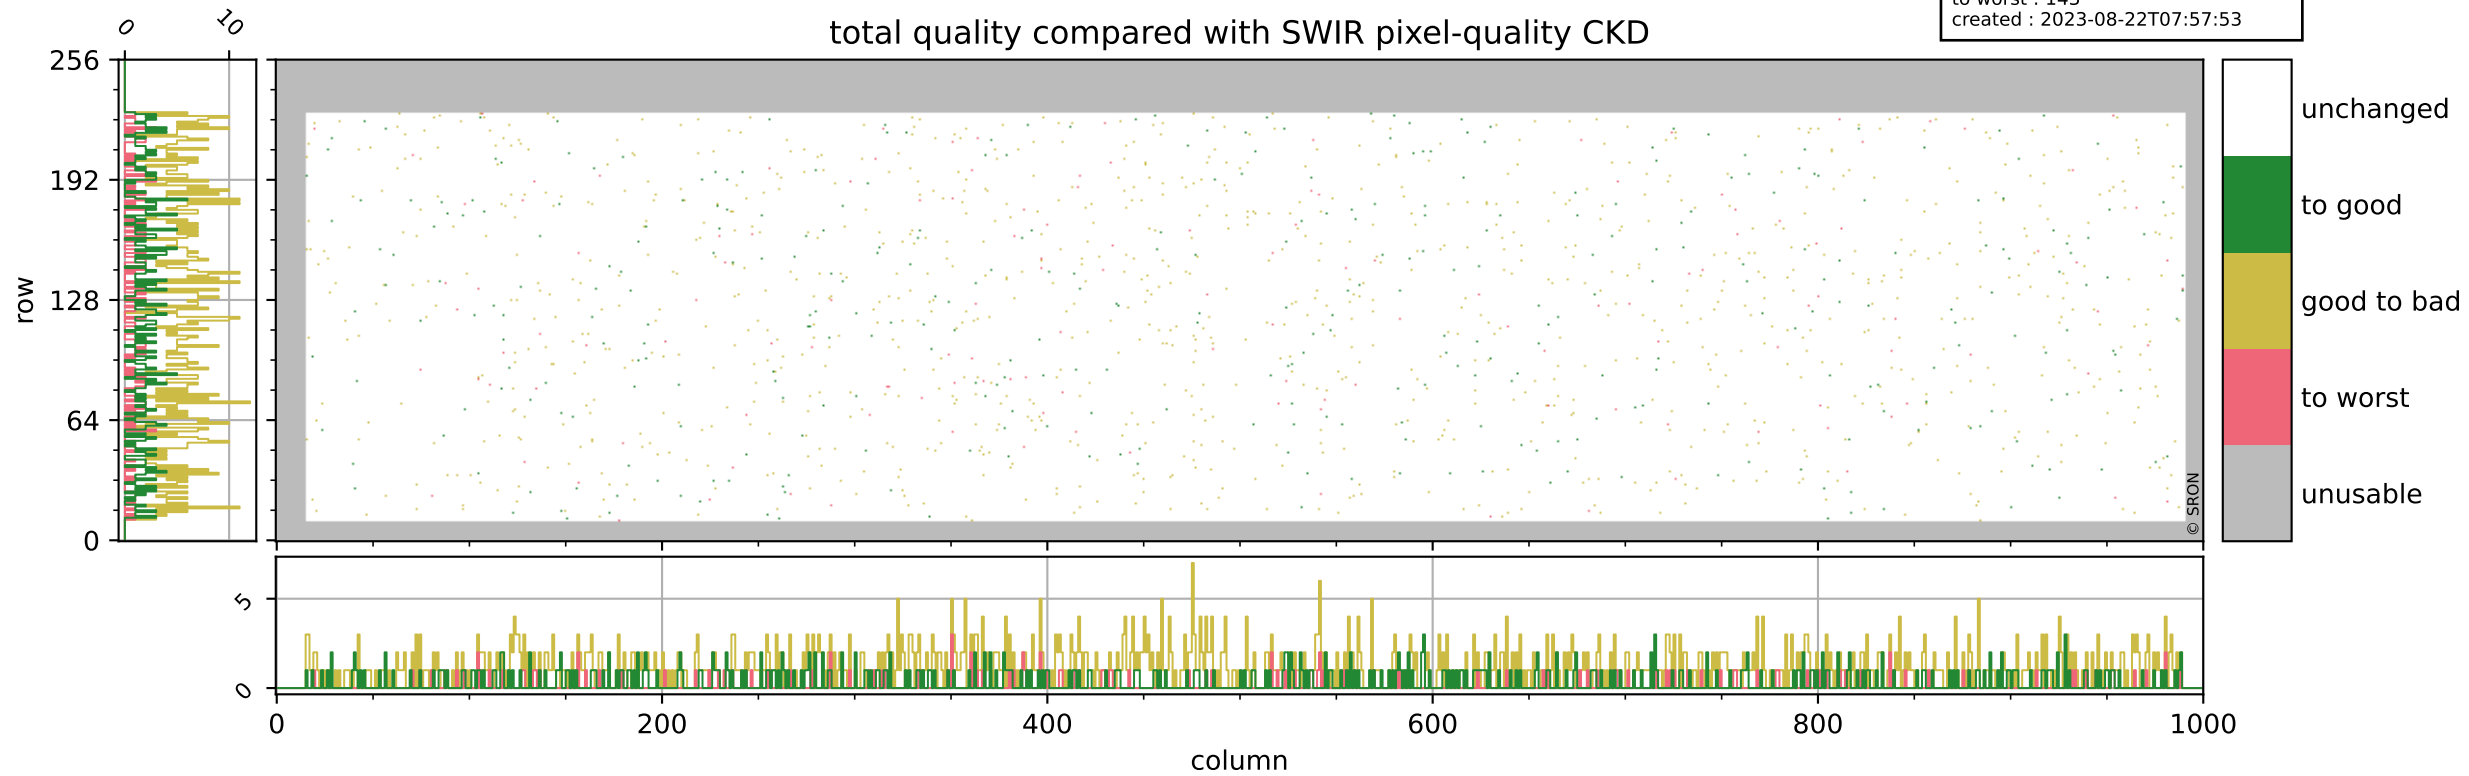

Tropomi SWIR pixel quality (official)

orbits : 19 in [9097, 9142]
coverage : 2019-07-16 / 2019-07-19
bad (quality < 0.8) : 291
worst (quality < 0.1) : 115
created : 2023-08-22T07:57:52

Tropomi SWIR pixel quality (official)

orbits : 19 in [9097, 9142]
coverage : 2019-07-16 / 2019-07-19
bad (quality < 0.8) : 2794
worst (quality < 0.1) : 281
created : 2023-08-22T07:57:52

pixel-quality map (noise average)

Tropomi SWIR pixel quality (official)

orbits : 19 in [9097, 9142]
coverage : 2019-07-16 / 2019-07-19
to good : 363
good to bad : 1013
to worst : 143
created : 2023-08-22T07:57:53

total quality compared with SWIR pixel-quality CKD

Tropomi SWIR pixel quality (official)

orbits : 19 in [9097, 9142]
coverage : 2019-07-16 / 2019-07-19
created : 2023-08-22T07:57:53

Histograms of pixel-quality

Tropomi SWIR pixel quality (official) ground-tracks of Sentinel-5P

orbits : 19 in [9097, 9142]
coverage : 2019-07-16 / 2019-07-19
created : 2023-08-22T07:57:53