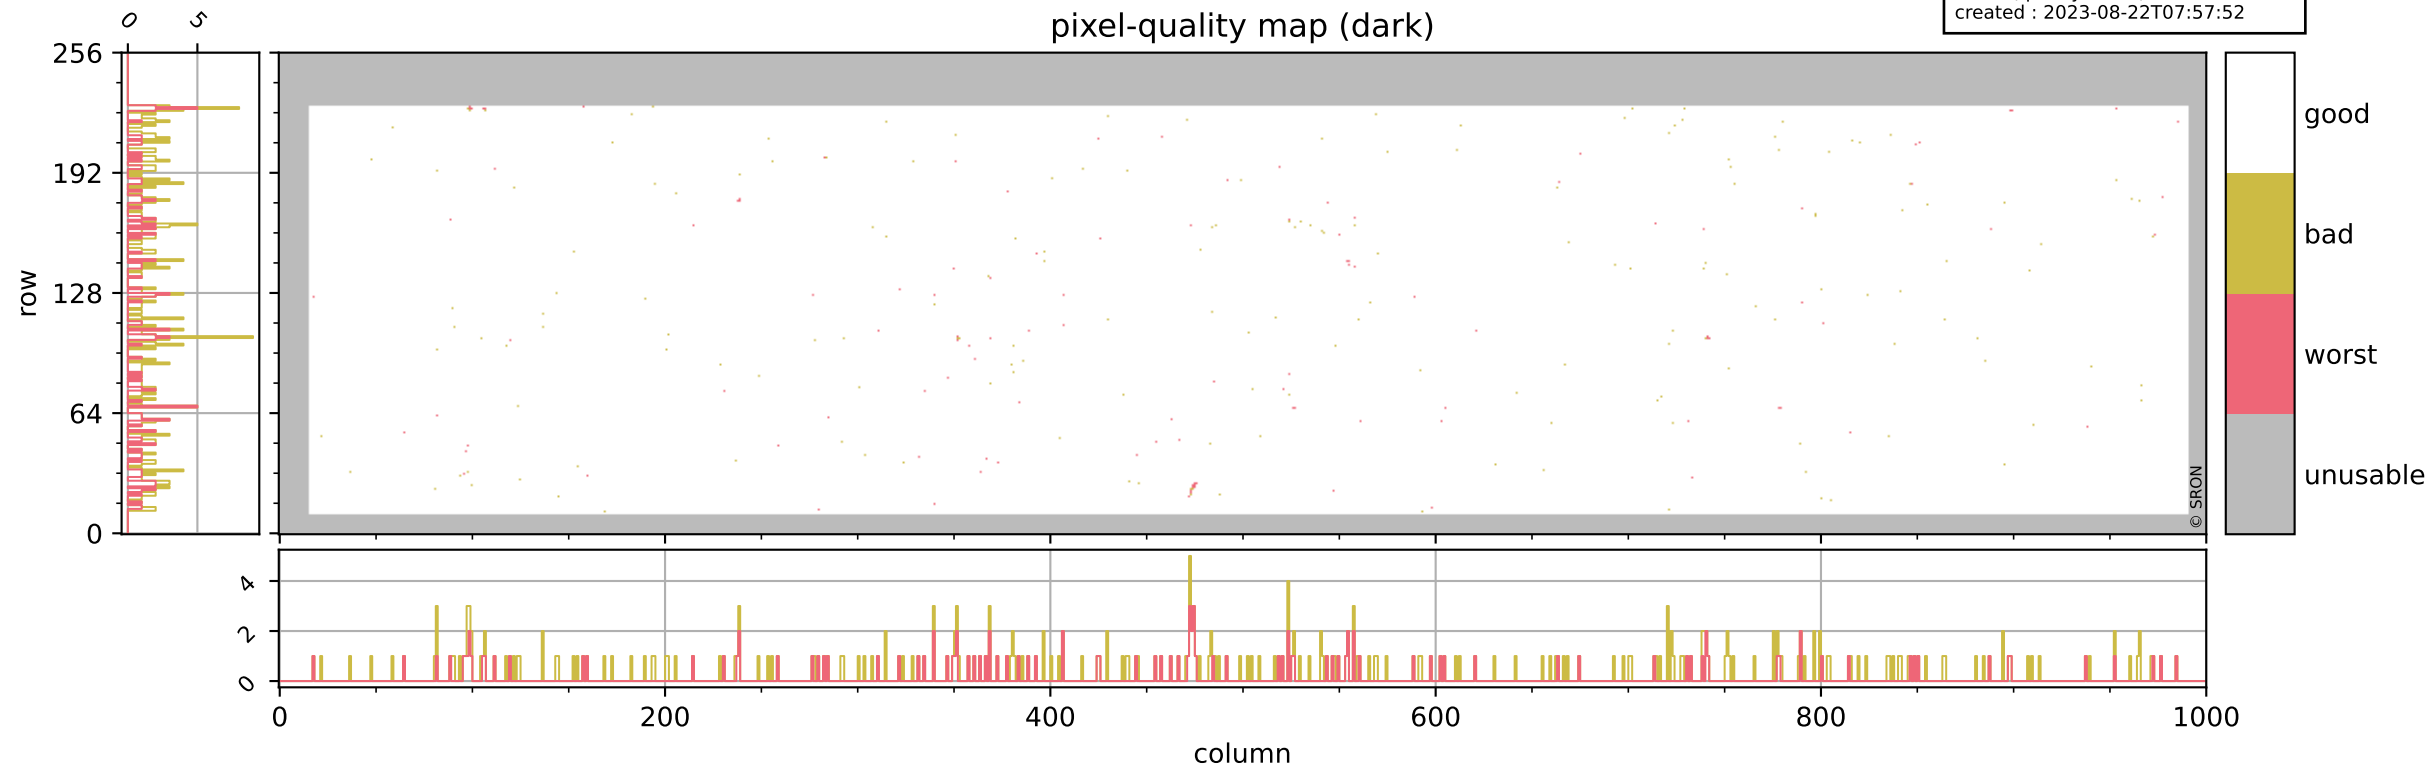

Tropomi SWIR pixel quality (official)

orbits : 19 in [9097, 9142]
coverage : 2019-07-16 / 2019-07-19
bad (quality < 0.8) : 3041
worst (quality < 0.1) : 354
created : 2023-08-22T07:57:52

pixel-quality map

Tropomi SWIR pixel quality (official)

orbits : 19 in [9097, 9142]
coverage : 2019-07-16 / 2019-07-19
bad (quality < 0.8) : 291
worst (quality < 0.1) : 115
created : 2023-08-22T07:57:52

Tropomi SWIR pixel quality (official)

orbits : 19 in [9097, 9142]
coverage : 2019-07-16 / 2019-07-19
bad (quality < 0.8) : 2794
worst (quality < 0.1) : 281
created : 2023-08-22T07:57:52

pixel-quality map (noise average)

Tropomi SWIR pixel quality (official)

orbits : 19 in [9097, 9142]
coverage : 2019-07-16 / 2019-07-19
created : 2023-08-22T07:57:53

Histograms of pixel-quality

Tropomi SWIR pixel quality (official) ground-tracks of Sentinel-5P

orbits : 19 in [9097, 9142]
coverage : 2019-07-16 / 2019-07-19
created : 2023-08-22T07:57:53