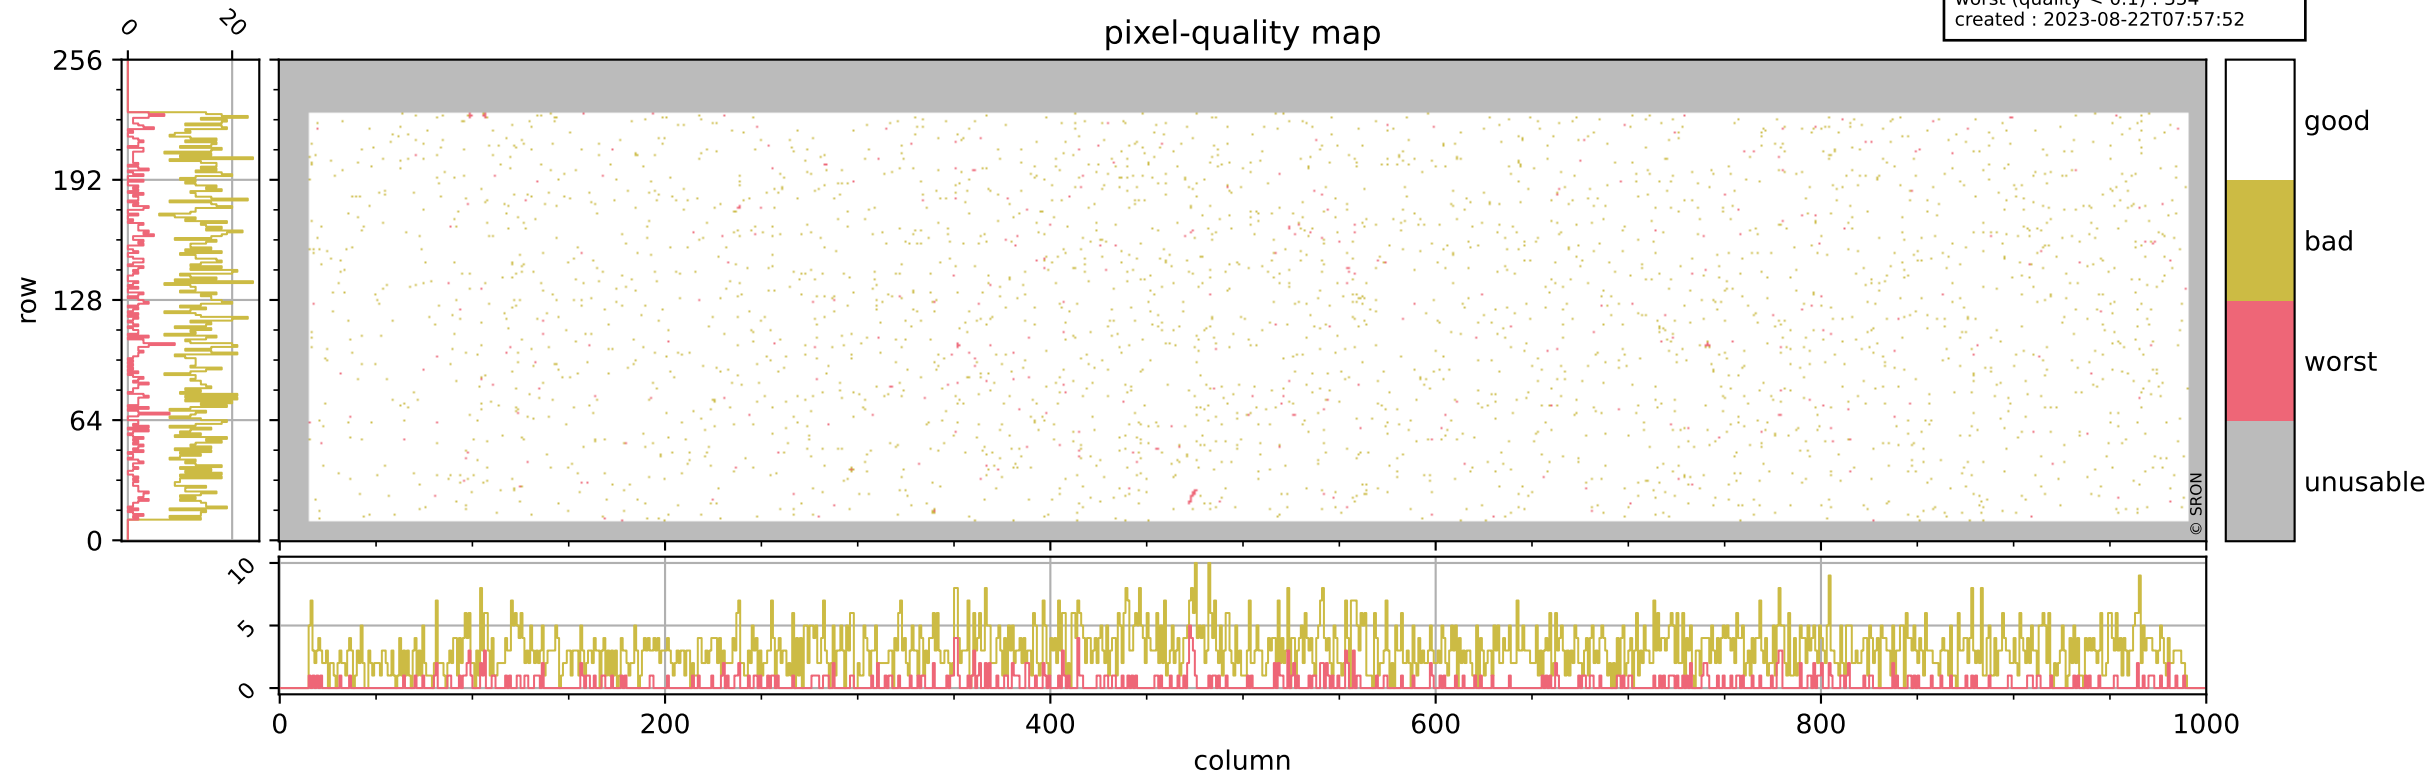

Tropomi SWIR pixel quality (official)

orbits : 19 in [9097, 9142]
coverage : 2019-07-16 / 2019-07-19
bad (quality < 0.8) : 3041
worst (quality < 0.1) : 354
created : 2023-08-22T07:57:52

pixel-quality map

Tropomi SWIR pixel quality (official)

orbits : 19 in [9097, 9142]
coverage : 2019-07-16 / 2019-07-19
bad (quality < 0.8) : 291
worst (quality < 0.1) : 115
created : 2023-08-22T07:57:52

Tropomi SWIR pixel quality (official)

orbits : 19 in [9097, 9142]
coverage : 2019-07-16 / 2019-07-19
bad (quality < 0.8) : 2794
worst (quality < 0.1) : 281
created : 2023-08-22T07:57:52

pixel-quality map (noise average)

Tropomi SWIR pixel quality (official)

orbits : 19 in [9097, 9142]
coverage : 2019-07-16 / 2019-07-19
created : 2023-08-22T07:57:53

Histograms of pixel-quality

Tropomi SWIR pixel quality (official) ground-tracks of Sentinel-5P

orbits : 19 in [9097, 9142]
coverage : 2019-07-16 / 2019-07-19
created : 2023-08-22T07:57:53