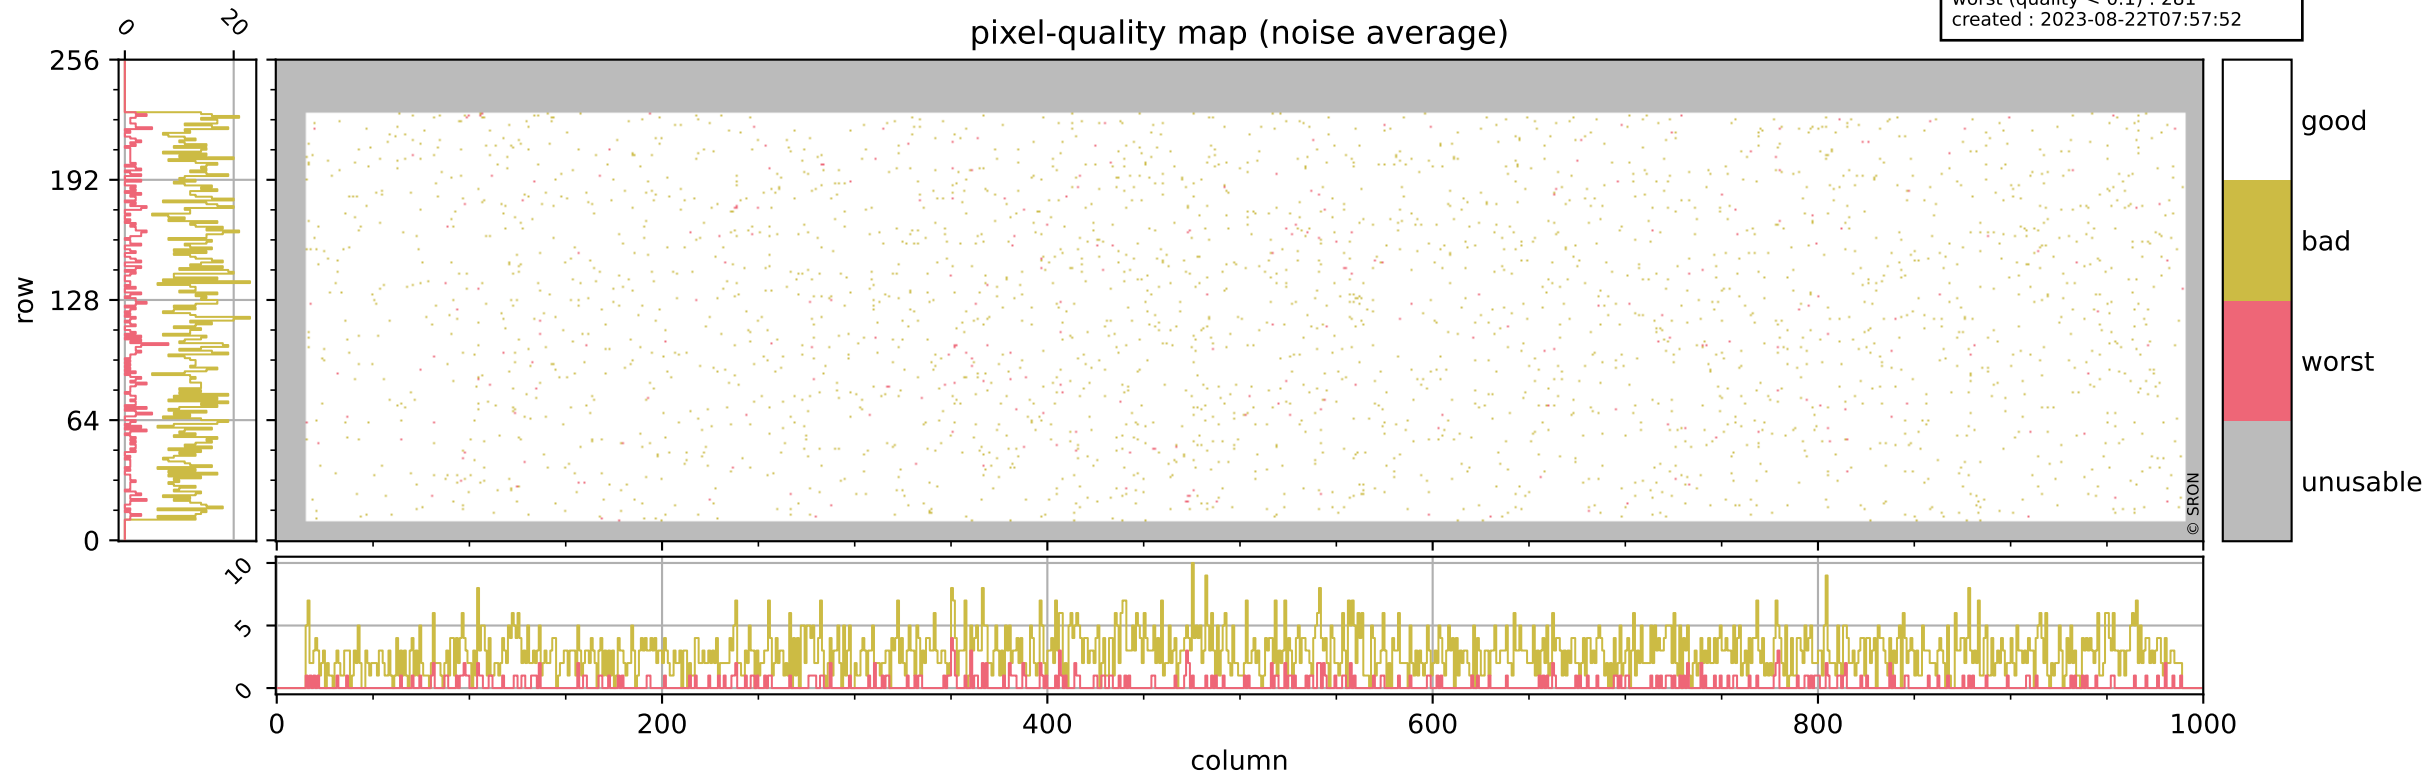

Tropomi SWIR pixel quality (official)

orbits : 19 in [9097, 9142]
coverage : 2019-07-16 / 2019-07-19
bad (quality < 0.8) : 291
worst (quality < 0.1) : 115
created : 2023-08-22T07:57:52

Tropomi SWIR pixel quality (official)

orbits : 19 in [9097, 9142]
coverage : 2019-07-16 / 2019-07-19
bad (quality < 0.8) : 2794
worst (quality < 0.1) : 281
created : 2023-08-22T07:57:52

pixel-quality map (noise average)

Tropomi SWIR pixel quality (official)

orbits : 19 in [9097, 9142]
coverage : 2019-07-16 / 2019-07-19
to good : 363
good to bad : 1013
to worst : 143
created : 2023-08-22T07:57:53

total quality compared with SWIR pixel-quality CKD

Tropomi SWIR pixel quality (official)

orbits : 19 in [9097, 9142]
coverage : 2019-07-16 / 2019-07-19
created : 2023-08-22T07:57:53

Histograms of pixel-quality

Tropomi SWIR pixel quality (official) ground-tracks of Sentinel-5P

orbits : 19 in [9097, 9142]
coverage : 2019-07-16 / 2019-07-19
created : 2023-08-22T07:57:53