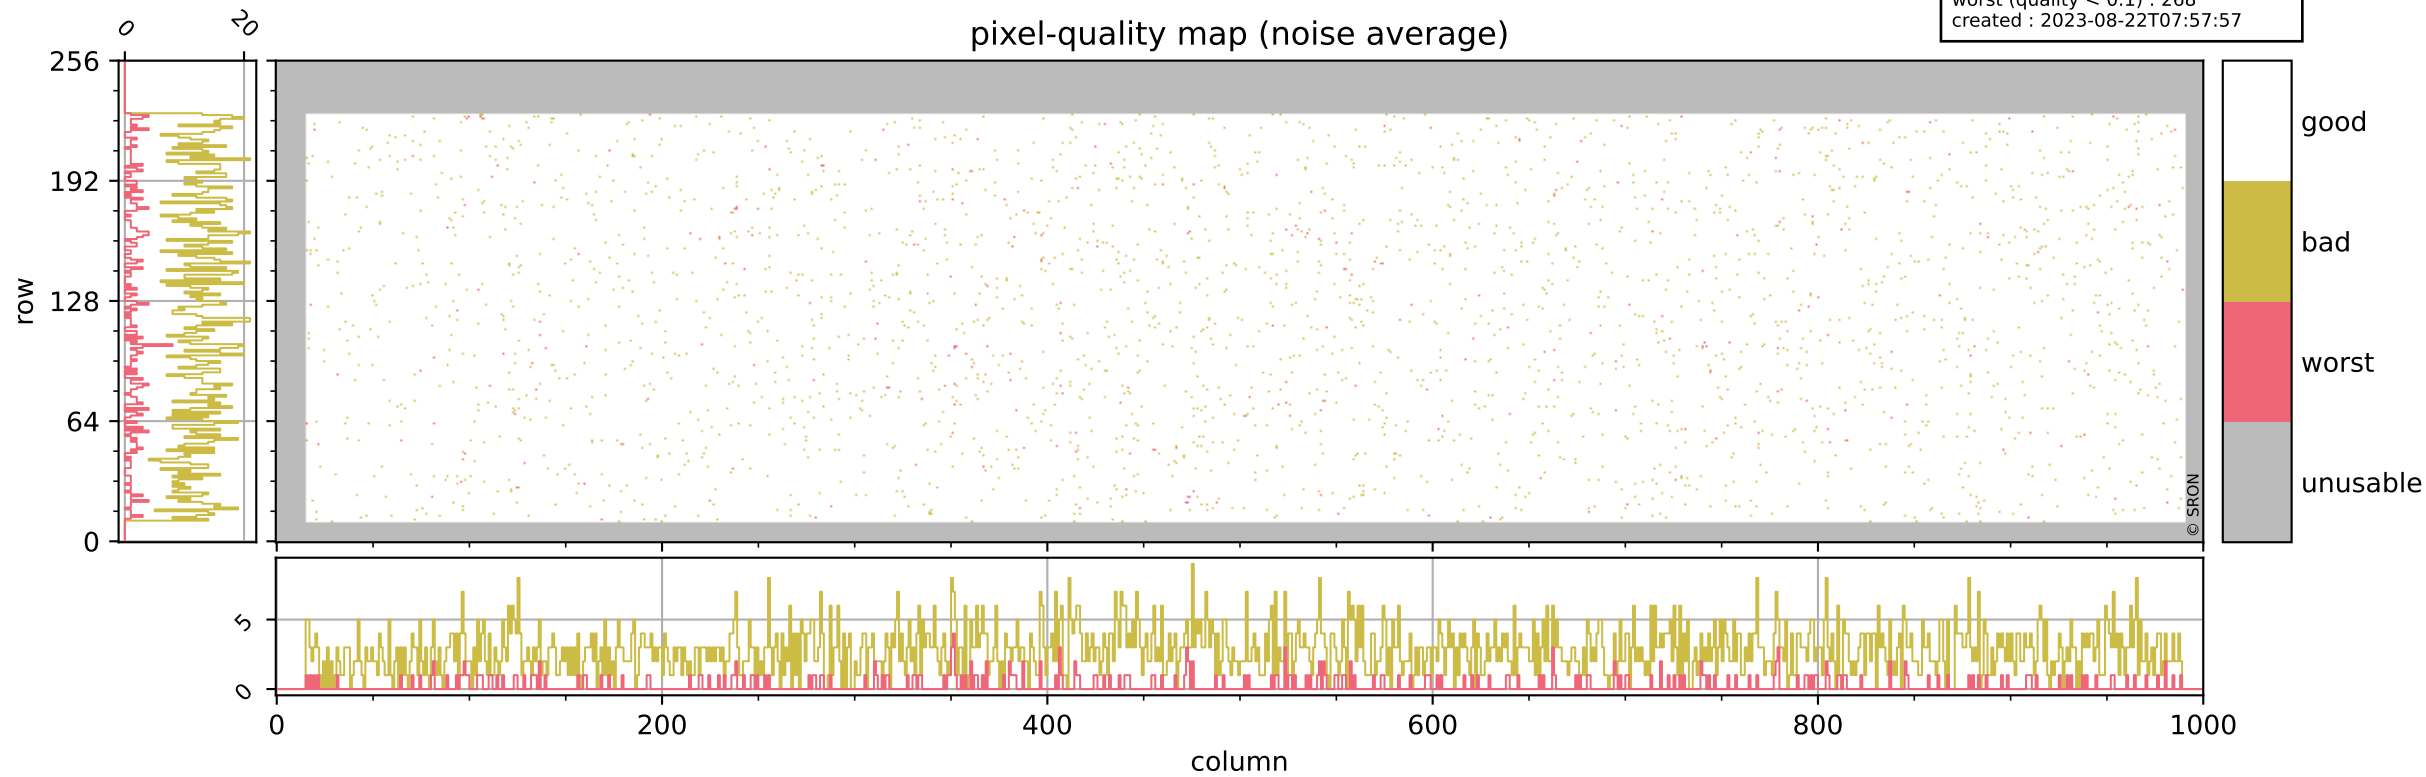

Tropomi SWIR pixel quality (official)

orbits : 18 in [9127, 9172]
coverage : 2019-07-18 / 2019-07-21
bad (quality < 0.8) : 290
worst (quality < 0.1) : 115
created : 2023-08-22T07:57:57

Tropomi SWIR pixel quality (official)

orbits : 18 in [9127, 9172]
coverage : 2019-07-18 / 2019-07-21
bad (quality < 0.8) : 2776
worst (quality < 0.1) : 268
created : 2023-08-22T07:57:57

pixel-quality map (noise average)

Tropomi SWIR pixel quality (official)

orbits : 18 in [9127, 9172]
coverage : 2019-07-18 / 2019-07-21
to good : 374
good to bad : 1007
to worst : 129
created : 2023-08-22T07:57:57

total quality compared with SWIR pixel-quality CKD

Tropomi SWIR pixel quality (official)

orbits : 18 in [9127, 9172]
coverage : 2019-07-18 / 2019-07-21
created : 2023-08-22T07:57:57

Histograms of pixel-quality

Tropomi SWIR pixel quality (official) ground-tracks of Sentinel-5P

orbits : 18 in [9127, 9172]
coverage : 2019-07-18 / 2019-07-21
created : 2023-08-22T07:57:58