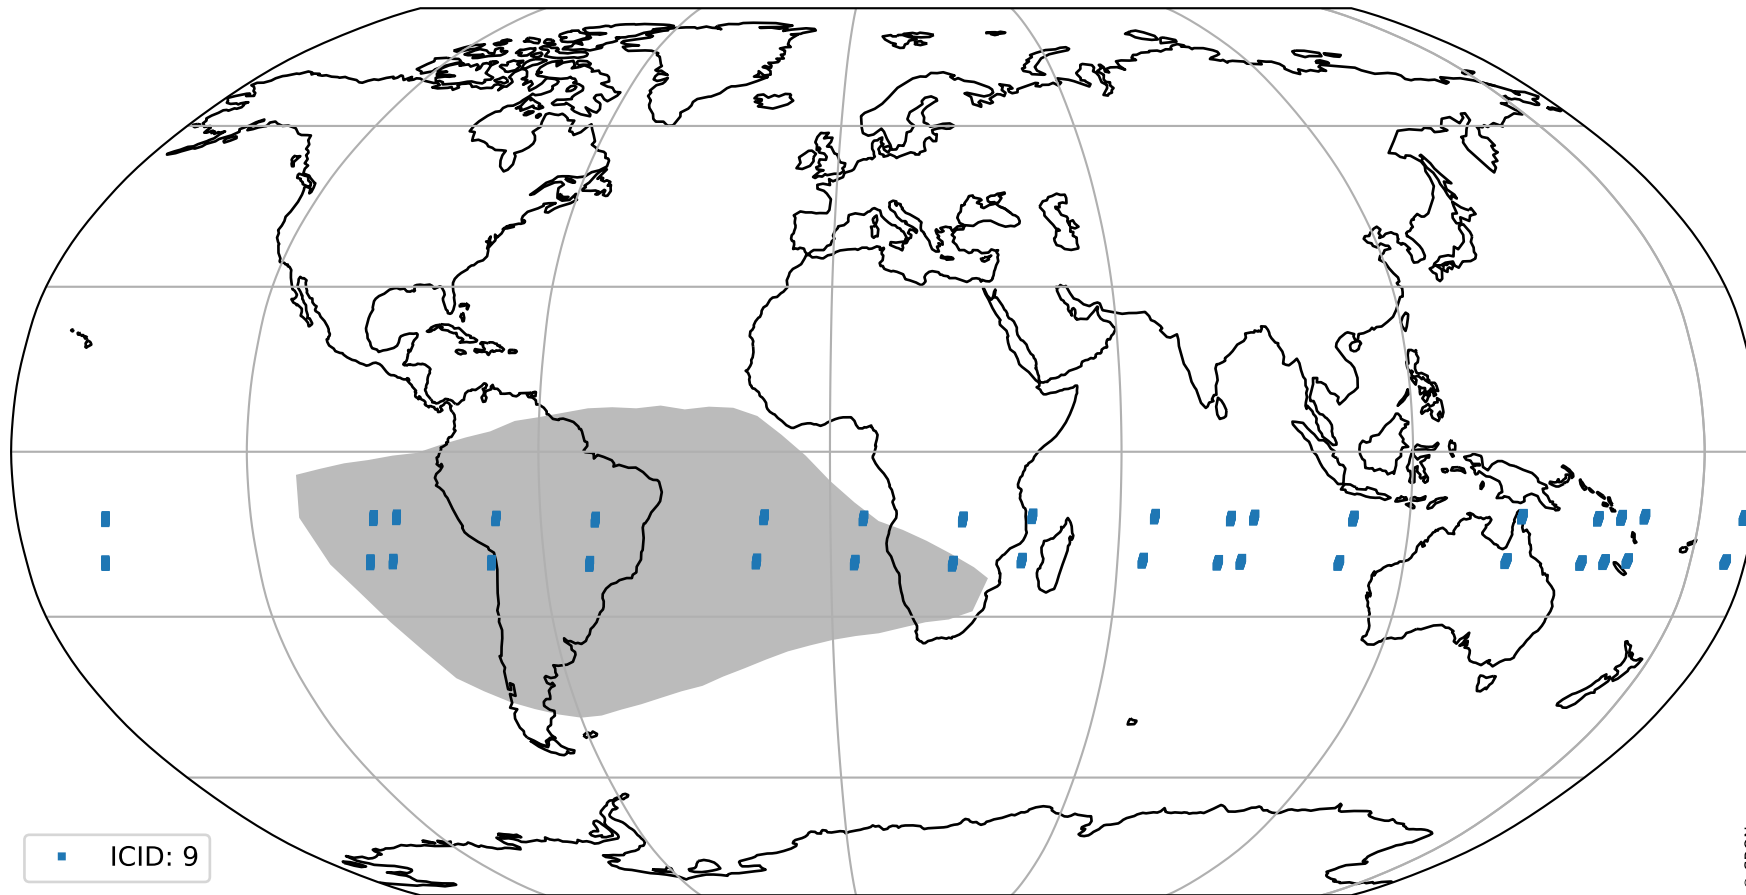

orbits : 18 in [9127, 9172]
coverage : 2019-07-18 / 2019-07-21
bad (quality < 0.8) : 2776
worst (quality < 0.1) : 268
created : 2023-08-22T07:57:57

pixel-quality map (noise average)

Tropomi SWIR pixel quality (official)

orbits : 18 in [9127, 9172]
coverage : 2019-07-18 / 2019-07-21
to good : 374
good to bad : 1007
to worst : 129
created : 2023-08-22T07:57:57

total quality compared with SWIR pixel-quality CKD

Tropomi SWIR pixel quality (official)

orbits : 18 in [9127, 9172]
coverage : 2019-07-18 / 2019-07-21
created : 2023-08-22T07:57:57

Histograms of pixel-quality

Tropomi SWIR pixel quality (official) ground-tracks of Sentinel-5P

orbits : 18 in [9127, 9172]
coverage : 2019-07-18 / 2019-07-21
created : 2023-08-22T07:57:58

Tropomi SWIR pixel quality (official)

orbits : [2827, 9172]
coverage : 2018-04-30 / 2019-07-21
created : 2023-08-22T07:57:58

trend of pixel quality & temperatures