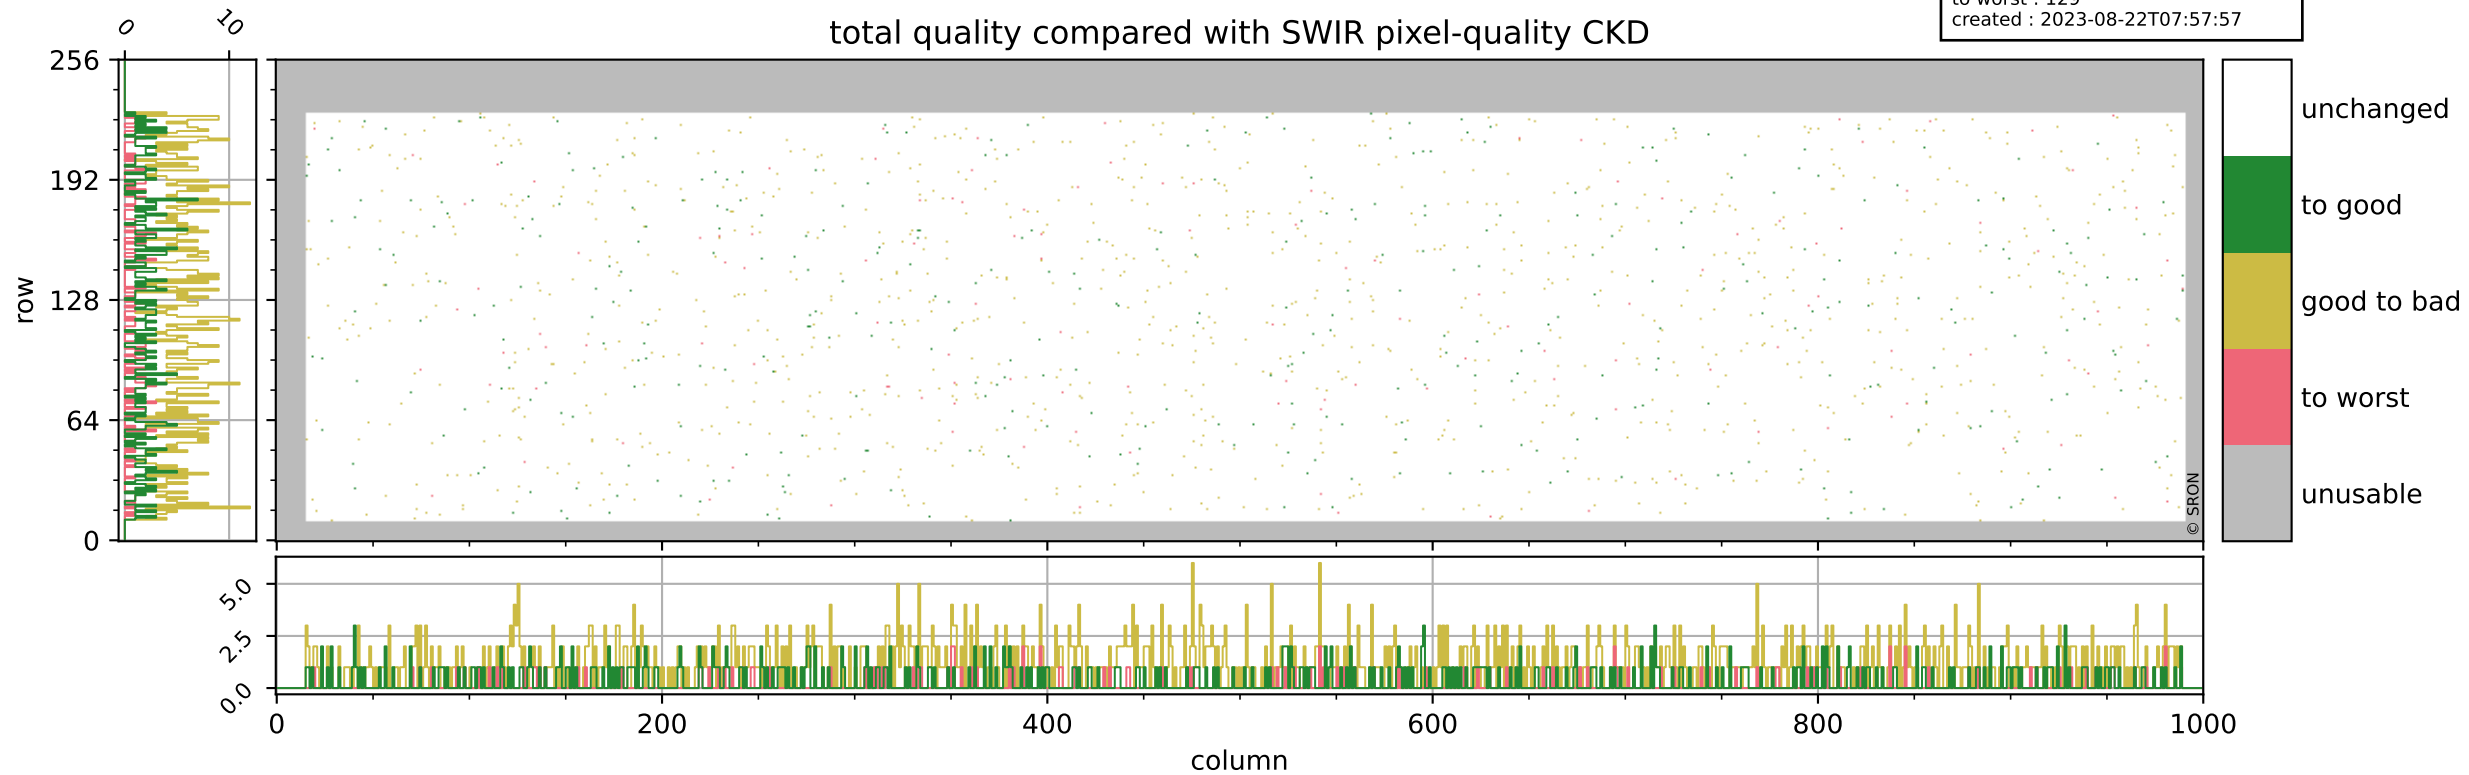

Tropomi SWIR pixel quality (official)

orbits : 18 in [9127, 9172]
coverage : 2019-07-18 / 2019-07-21
bad (quality < 0.8) : 290
worst (quality < 0.1) : 115
created : 2023-08-22T07:57:57

Tropomi SWIR pixel quality (official)

orbits : 18 in [9127, 9172]
coverage : 2019-07-18 / 2019-07-21
bad (quality < 0.8) : 2776
worst (quality < 0.1) : 268
created : 2023-08-22T07:57:57

pixel-quality map (noise average)

Tropomi SWIR pixel quality (official)

orbits : 18 in [9127, 9172]
coverage : 2019-07-18 / 2019-07-21
to good : 374
good to bad : 1007
to worst : 129
created : 2023-08-22T07:57:57

total quality compared with SWIR pixel-quality CKD

Tropomi SWIR pixel quality (official)

orbits : 18 in [9127, 9172]
coverage : 2019-07-18 / 2019-07-21
created : 2023-08-22T07:57:57

Histograms of pixel-quality

Tropomi SWIR pixel quality (official) ground-tracks of Sentinel-5P

orbits : 18 in [9127, 9172]
coverage : 2019-07-18 / 2019-07-21
created : 2023-08-22T07:57:58