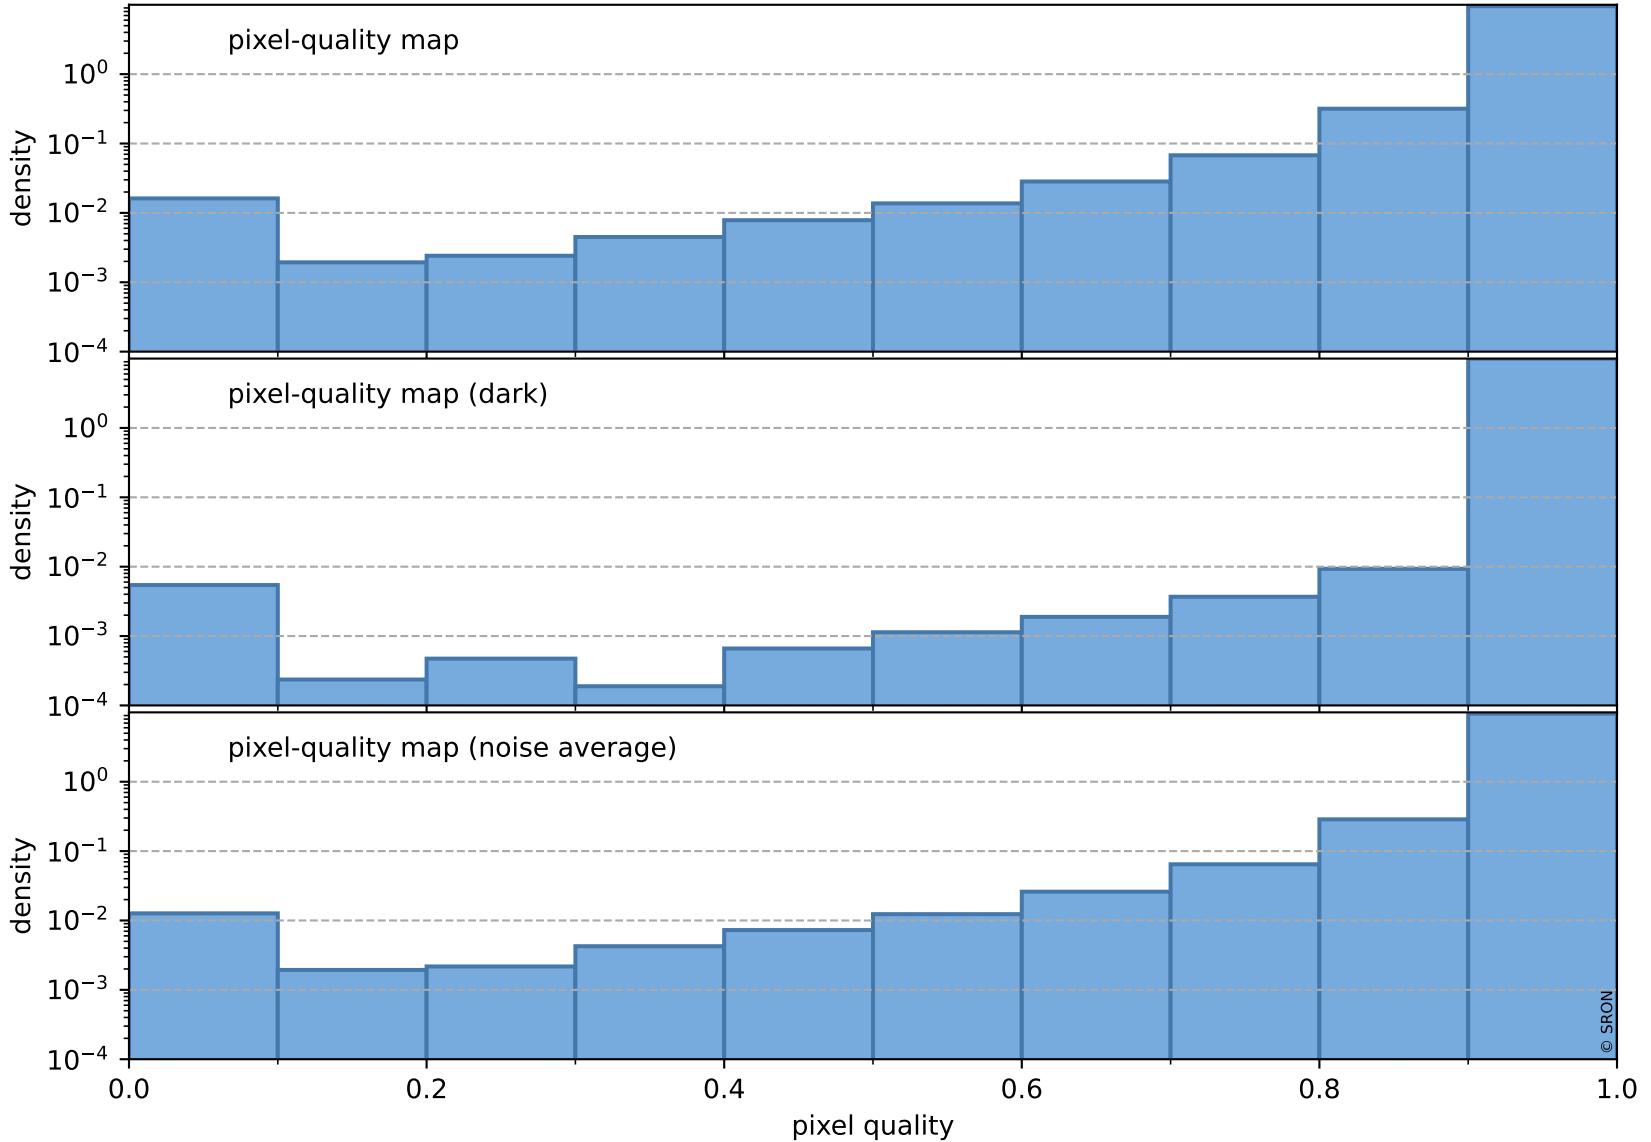

orbits : 18 in [9127, 9172]
coverage : 2019-07-18 / 2019-07-21
to good : 374
good to bad : 1007
to worst : 129
created : 2023-08-22T07:57:57

total quality compared with SWIR pixel-quality CKD

Tropomi SWIR pixel quality (official)

orbits : 18 in [9127, 9172]
coverage : 2019-07-18 / 2019-07-21
created : 2023-08-22T07:57:57

Histograms of pixel-quality

Tropomi SWIR pixel quality (official) ground-tracks of Sentinel-5P

orbits : 18 in [9127, 9172]
coverage : 2019-07-18 / 2019-07-21
created : 2023-08-22T07:57:58

Tropomi SWIR pixel quality (official)

orbits : [2827, 9172]
coverage : 2018-04-30 / 2019-07-21
created : 2023-08-22T07:57:58

trend of pixel quality & temperatures