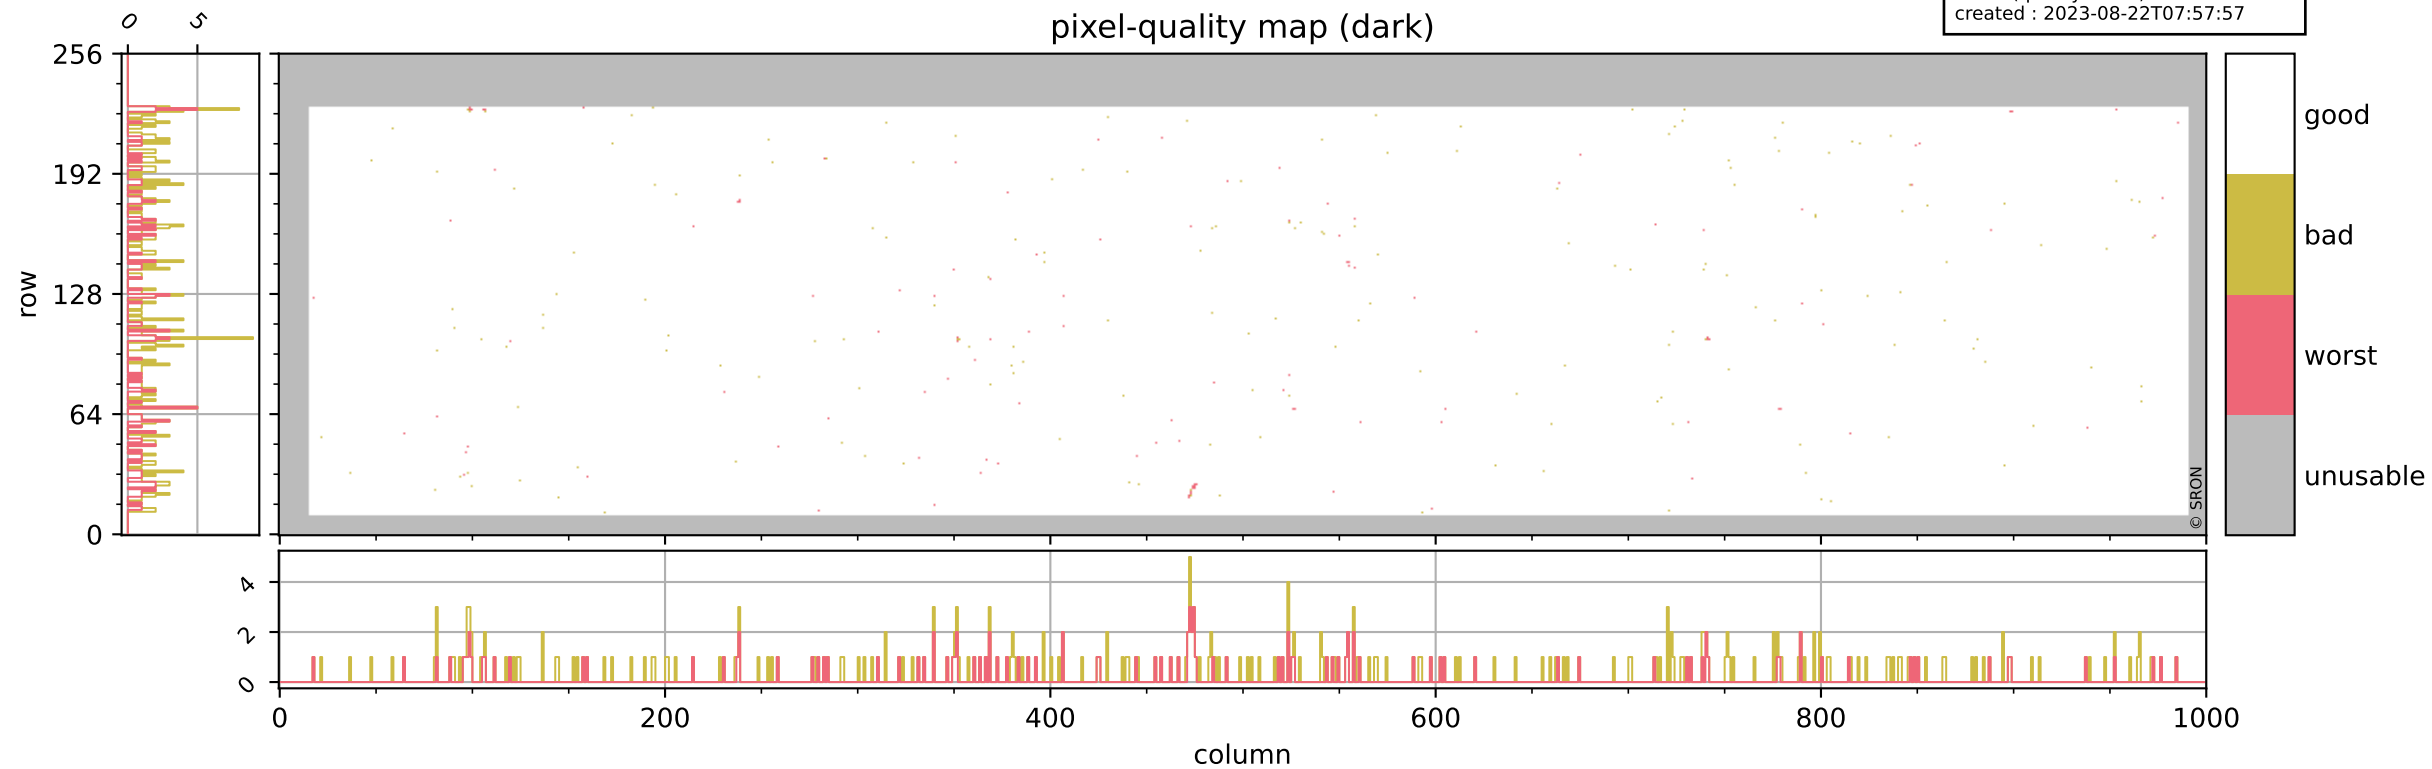

Tropomi SWIR pixel quality (official)

orbits : 18 in [9127, 9172]
coverage : 2019-07-18 / 2019-07-21
bad (quality < 0.8) : 3017
worst (quality < 0.1) : 342
created : 2023-08-22T07:57:56

pixel-quality map

Tropomi SWIR pixel quality (official)

orbits : 18 in [9127, 9172]
coverage : 2019-07-18 / 2019-07-21
bad (quality < 0.8) : 290
worst (quality < 0.1) : 115
created : 2023-08-22T07:57:57

Tropomi SWIR pixel quality (official)

orbits : 18 in [9127, 9172]
coverage : 2019-07-18 / 2019-07-21
bad (quality < 0.8) : 2776
worst (quality < 0.1) : 268
created : 2023-08-22T07:57:57

pixel-quality map (noise average)

Tropomi SWIR pixel quality (official)

orbits : 18 in [9127, 9172]
coverage : 2019-07-18 / 2019-07-21
created : 2023-08-22T07:57:57

Histograms of pixel-quality

Tropomi SWIR pixel quality (official) ground-tracks of Sentinel-5P

orbits : 18 in [9127, 9172]
coverage : 2019-07-18 / 2019-07-21
created : 2023-08-22T07:57:58