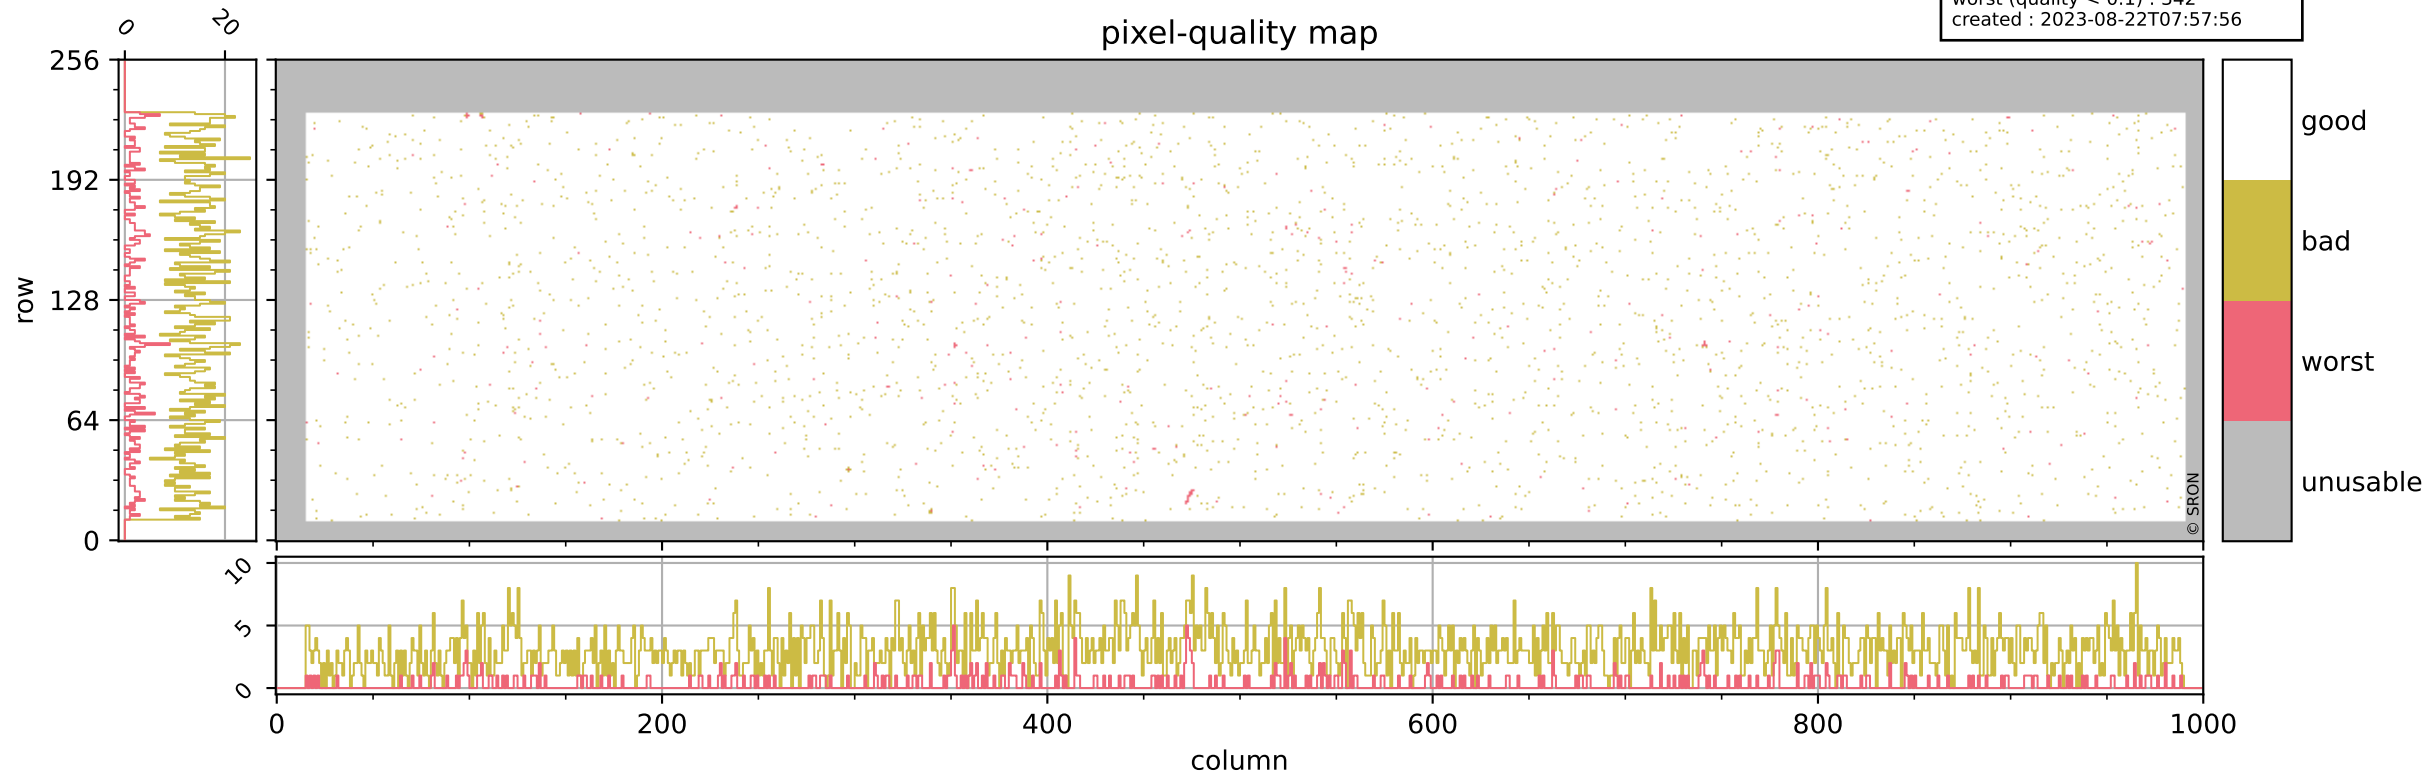

Tropomi SWIR pixel quality (official)

orbits : 18 in [9127, 9172]
coverage : 2019-07-18 / 2019-07-21
bad (quality < 0.8) : 3017
worst (quality < 0.1) : 342
created : 2023-08-22T07:57:56

pixel-quality map

Tropomi SWIR pixel quality (official)

orbits : 18 in [9127, 9172]
coverage : 2019-07-18 / 2019-07-21
bad (quality < 0.8) : 290
worst (quality < 0.1) : 115
created : 2023-08-22T07:57:57

Tropomi SWIR pixel quality (official)

orbits : 18 in [9127, 9172]
coverage : 2019-07-18 / 2019-07-21
bad (quality < 0.8) : 2776
worst (quality < 0.1) : 268
created : 2023-08-22T07:57:57

pixel-quality map (noise average)

Tropomi SWIR pixel quality (official)

orbits : 18 in [9127, 9172]
coverage : 2019-07-18 / 2019-07-21
created : 2023-08-22T07:57:57

Histograms of pixel-quality

Tropomi SWIR pixel quality (official) ground-tracks of Sentinel-5P

orbits : 18 in [9127, 9172]
coverage : 2019-07-18 / 2019-07-21
created : 2023-08-22T07:57:58