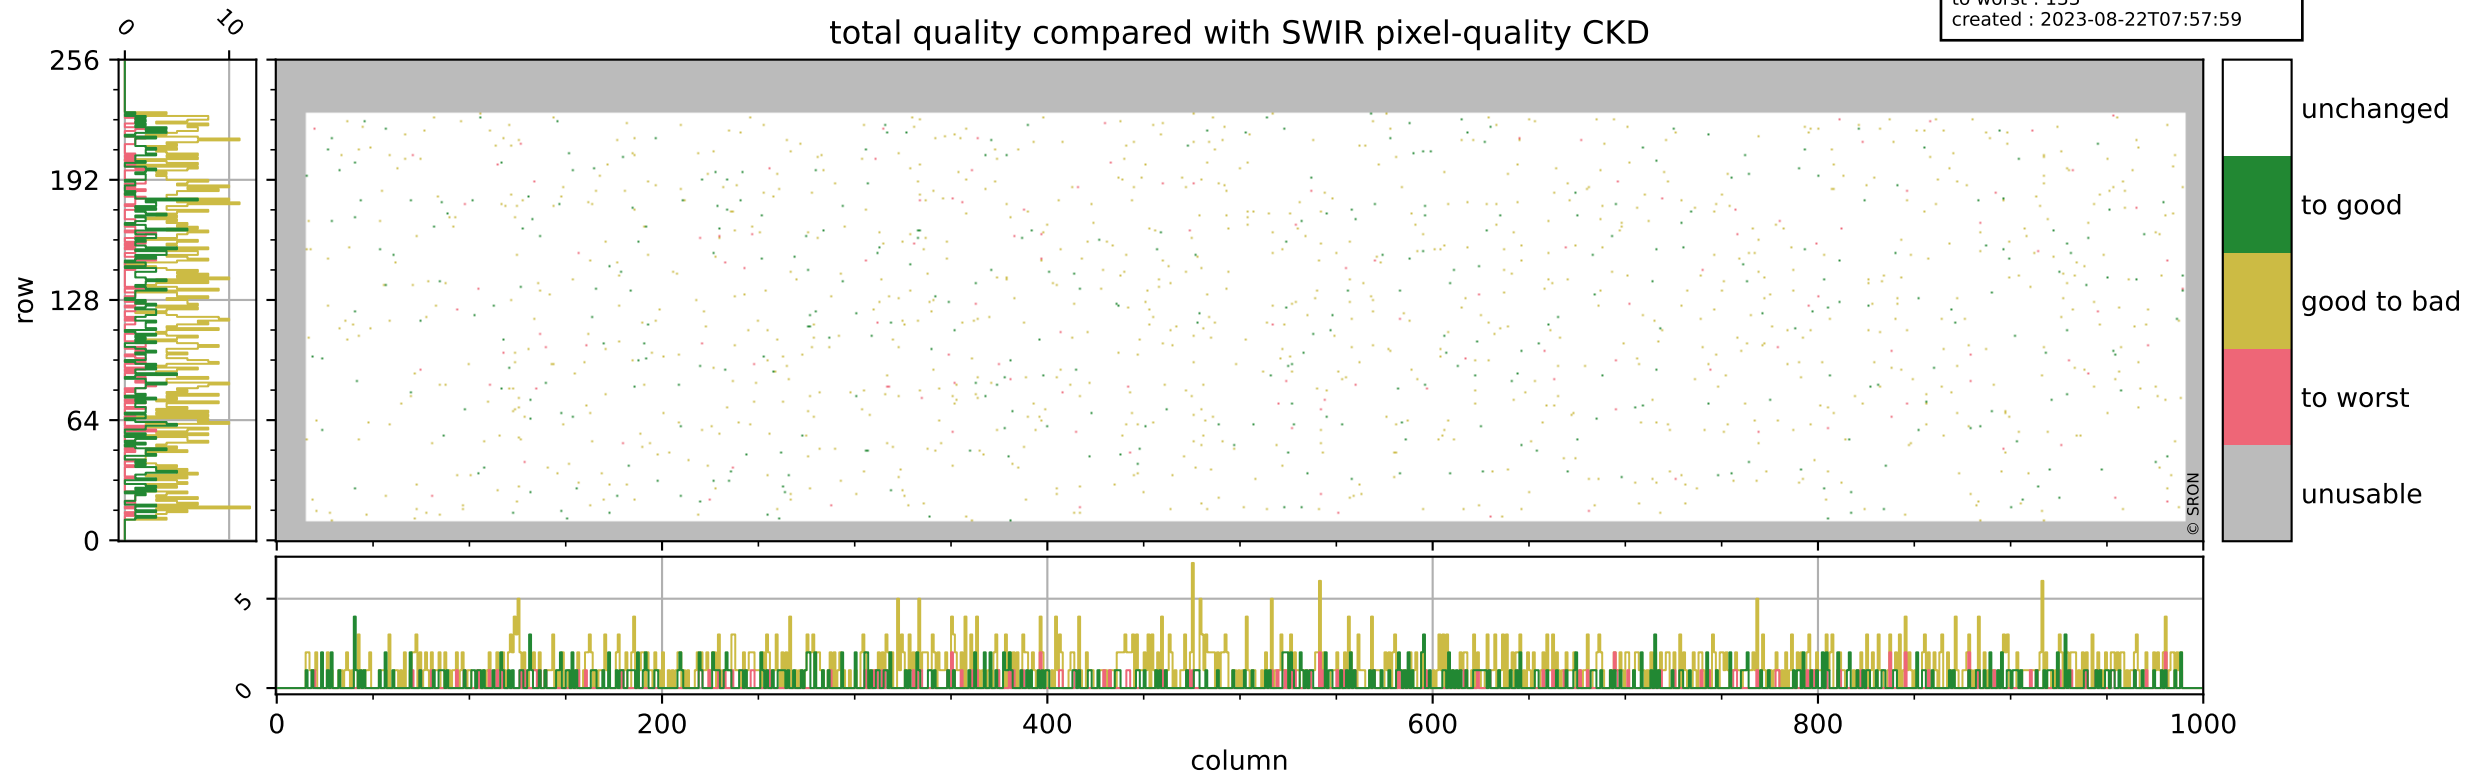

Tropomi SWIR pixel quality (official)

orbits : 19 in [9142, 9187]
coverage : 2019-07-19 / 2019-07-22
bad (quality < 0.8) : 289
worst (quality < 0.1) : 116
created : 2023-08-22T07:57:59

Tropomi SWIR pixel quality (official)

orbits : 19 in [9142, 9187]
coverage : 2019-07-19 / 2019-07-22
bad (quality < 0.8) : 2751
worst (quality < 0.1) : 271
created : 2023-08-22T07:57:59

Tropomi SWIR pixel quality (official)

orbits : 19 in [9142, 9187]
coverage : 2019-07-19 / 2019-07-22
to good : 370
good to bad : 977
to worst : 133
created : 2023-08-22T07:57:59

total quality compared with SWIR pixel-quality CKD

Tropomi SWIR pixel quality (official)

orbits : 19 in [9142, 9187]
coverage : 2019-07-19 / 2019-07-22
created : 2023-08-22T07:58:00

Histograms of pixel-quality

Tropomi SWIR pixel quality (official) ground-tracks of Sentinel-5P

orbits : 19 in [9142, 9187]
coverage : 2019-07-19 / 2019-07-22
created : 2023-08-22T07:58:00

Tropomi SWIR pixel quality (official)

orbits : [2827, 9187]
coverage : 2018-04-30 / 2019-07-22
created : 2023-08-22T07:58:00