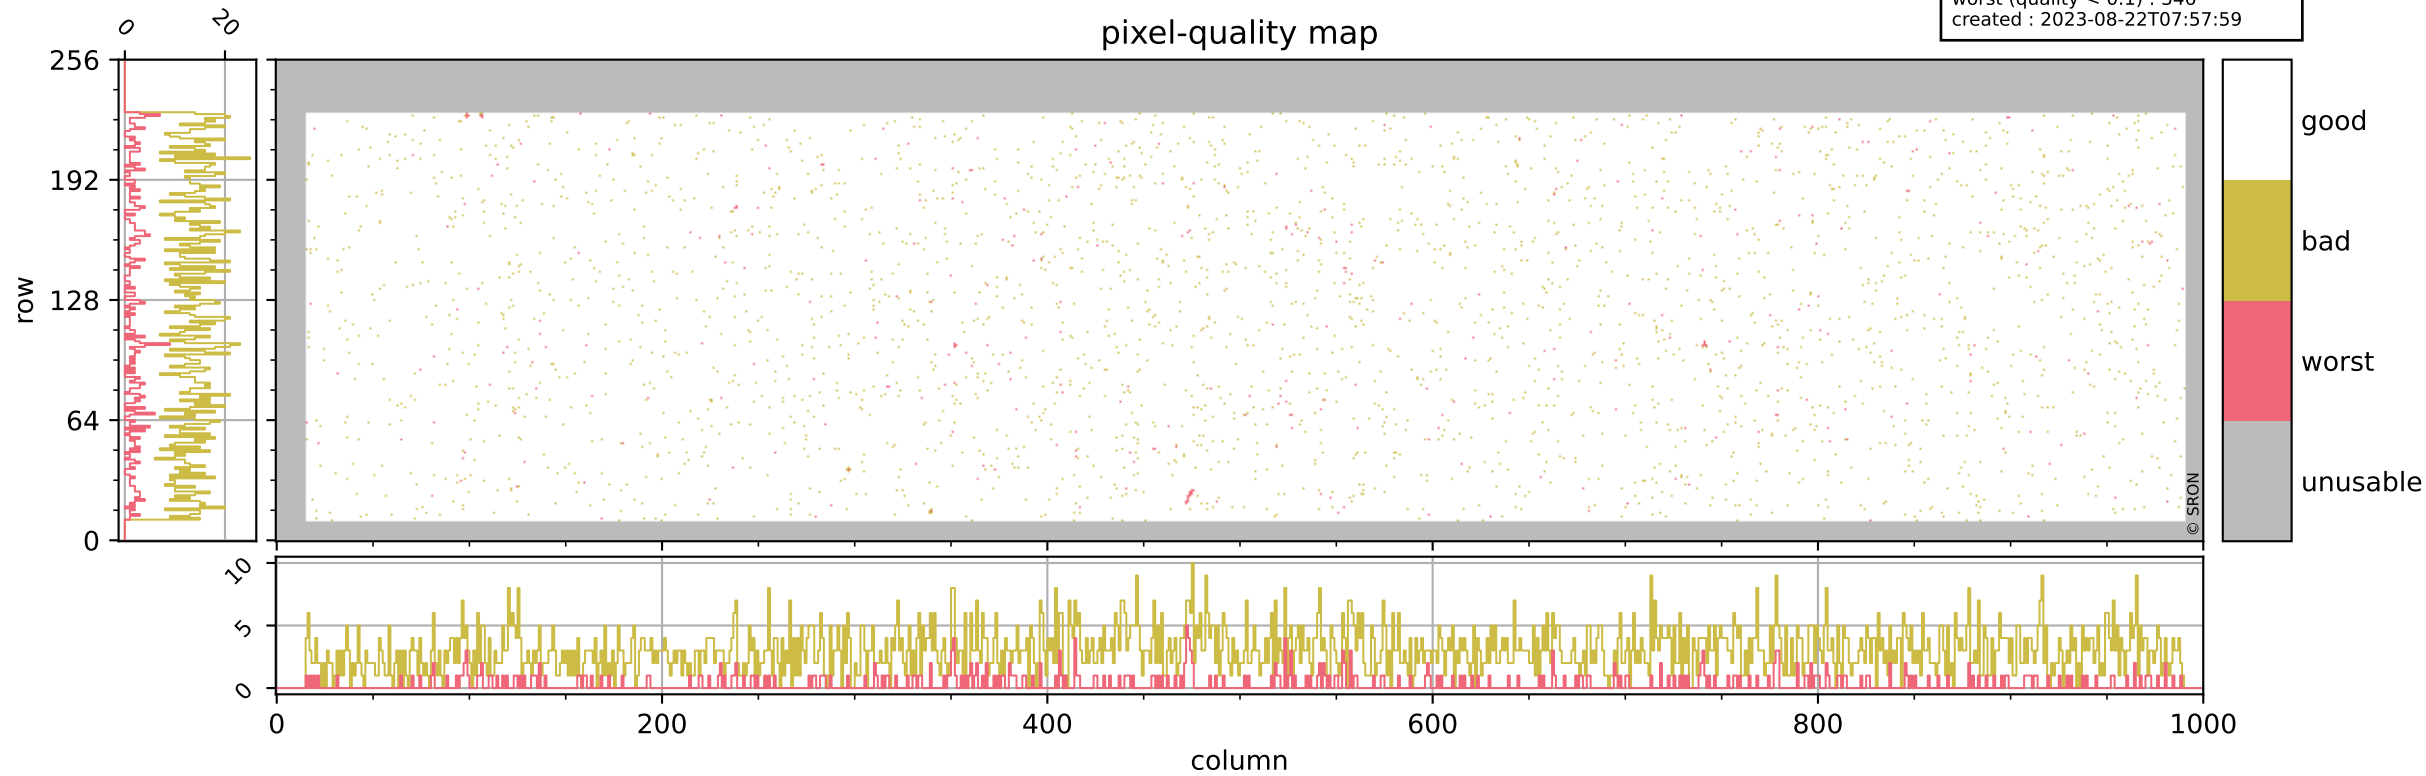

Tropomi SWIR pixel quality (official)

orbits : 19 in [9142, 9187]
coverage : 2019-07-19 / 2019-07-22
bad (quality < 0.8) : 2995
worst (quality < 0.1) : 346
created : 2023-08-22T07:57:59

pixel-quality map

Tropomi SWIR pixel quality (official)

orbits : 19 in [9142, 9187]
coverage : 2019-07-19 / 2019-07-22
bad (quality < 0.8) : 289
worst (quality < 0.1) : 116
created : 2023-08-22T07:57:59

Tropomi SWIR pixel quality (official)

orbits : 19 in [9142, 9187]
coverage : 2019-07-19 / 2019-07-22
bad (quality < 0.8) : 2751
worst (quality < 0.1) : 271
created : 2023-08-22T07:57:59

Tropomi SWIR pixel quality (official)

orbits : 19 in [9142, 9187]
coverage : 2019-07-19 / 2019-07-22
to good : 370
good to bad : 977
to worst : 133
created : 2023-08-22T07:57:59

Tropomi SWIR pixel quality (official) ground-tracks of Sentinel-5P

orbits : 19 in [9142, 9187]
coverage : 2019-07-19 / 2019-07-22
created : 2023-08-22T07:58:00

Tropomi SWIR pixel quality (official)

orbits : [2827, 9187]
coverage : 2018-04-30 / 2019-07-22
created : 2023-08-22T07:58:00