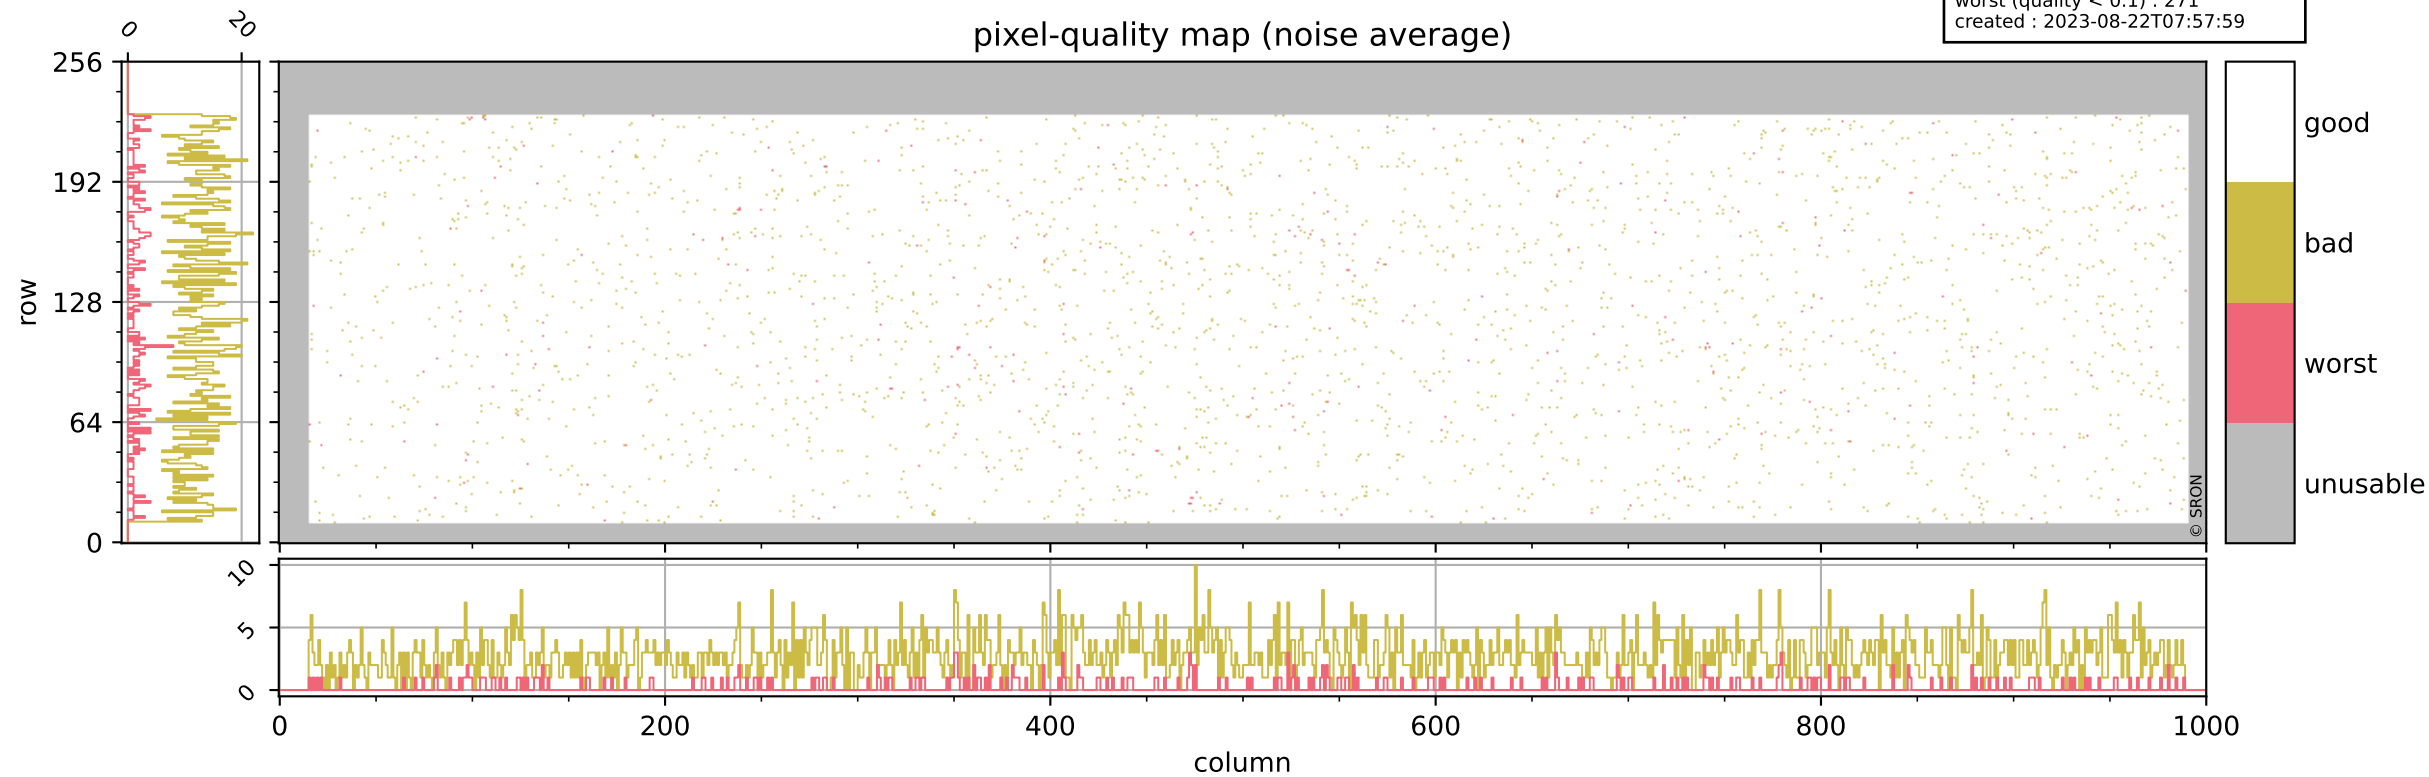

Tropomi SWIR pixel quality (official)

orbits : 19 in [9142, 9187]
coverage : 2019-07-19 / 2019-07-22
bad (quality < 0.8) : 2995
worst (quality < 0.1) : 346
created : 2023-08-22T07:57:59

pixel-quality map

Tropomi SWIR pixel quality (official)

orbits : 19 in [9142, 9187]
coverage : 2019-07-19 / 2019-07-22
bad (quality < 0.8) : 289
worst (quality < 0.1) : 116
created : 2023-08-22T07:57:59

Tropomi SWIR pixel quality (official)

orbits : 19 in [9142, 9187]
coverage : 2019-07-19 / 2019-07-22
bad (quality < 0.8) : 2751
worst (quality < 0.1) : 271
created : 2023-08-22T07:57:59

Tropomi SWIR pixel quality (official)

orbits : 19 in [9142, 9187]
coverage : 2019-07-19 / 2019-07-22
to good : 370
good to bad : 977
to worst : 133
created : 2023-08-22T07:57:59

Tropomi SWIR pixel quality (official) ground-tracks of Sentinel-5P

orbits : 19 in [9142, 9187]
coverage : 2019-07-19 / 2019-07-22
created : 2023-08-22T07:58:00

Tropomi SWIR pixel quality (official)

orbits : [2827, 9187]
coverage : 2018-04-30 / 2019-07-22
created : 2023-08-22T07:58:00