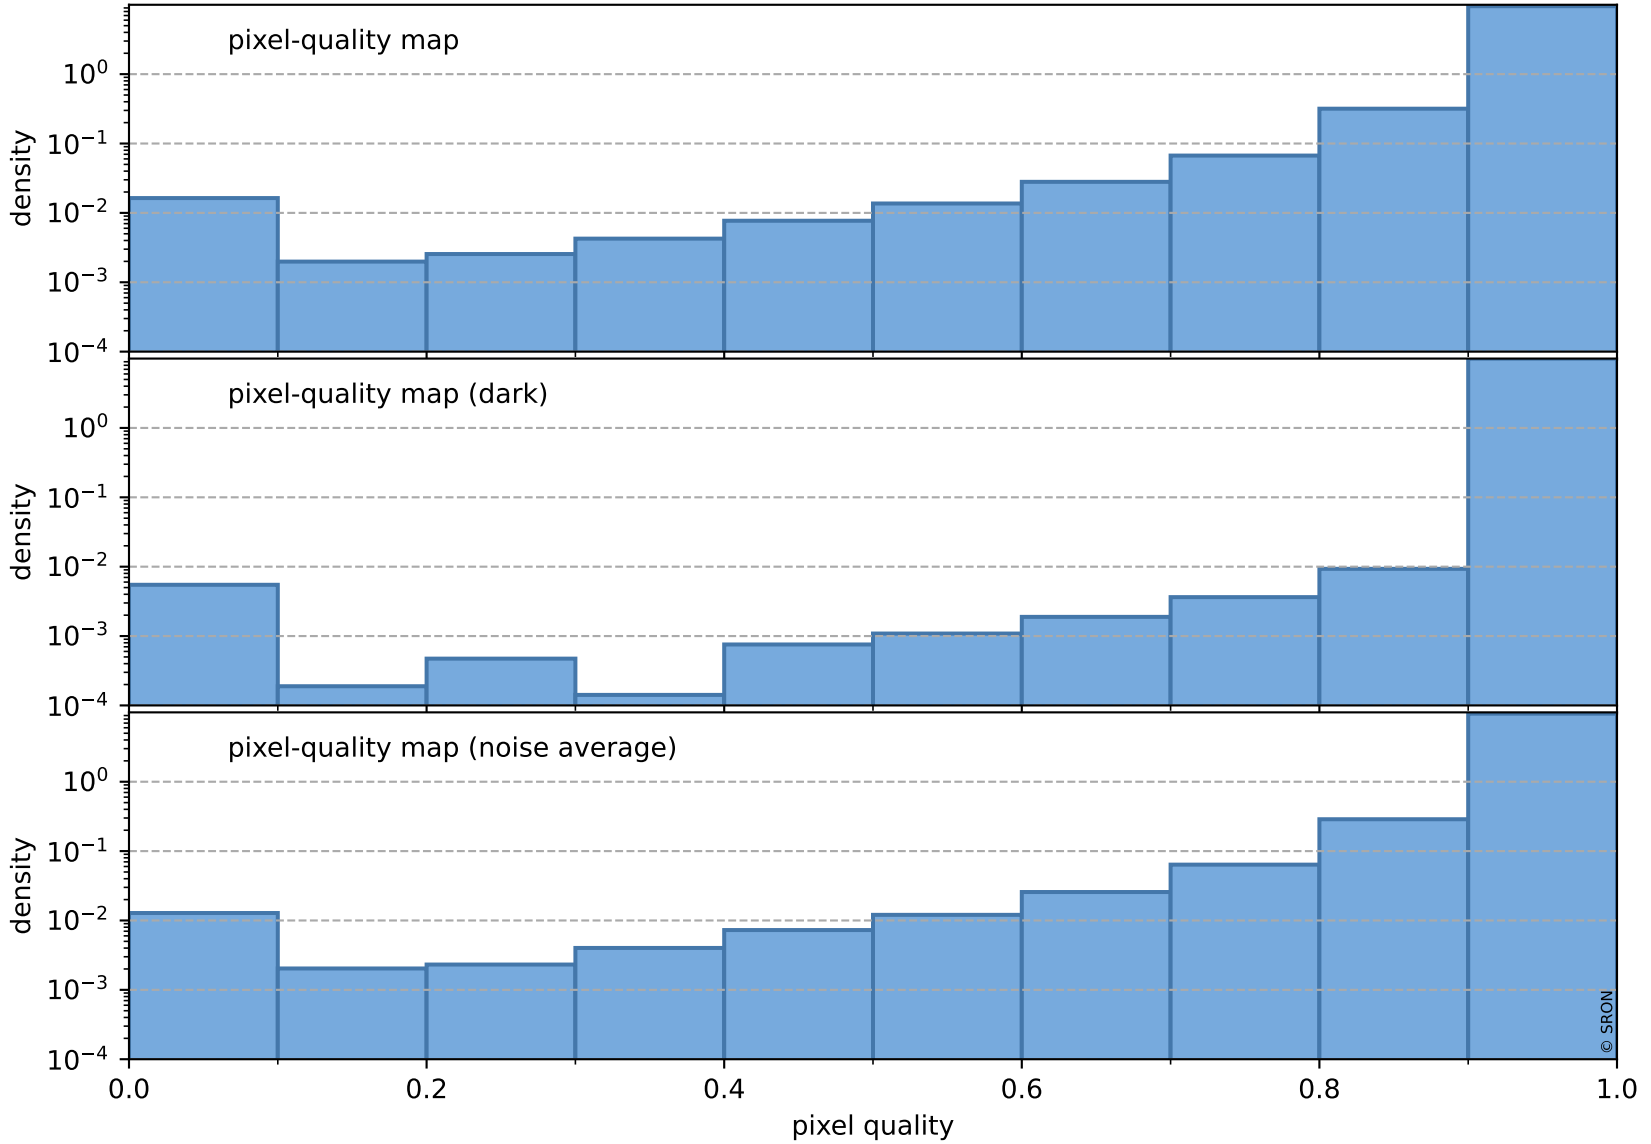

orbits : 19 in [9142, 9187]
coverage : 2019-07-19 / 2019-07-22
bad (quality < 0.8) : 2751
worst (quality < 0.1) : 271
created : 2023-08-22T07:57:59

Tropomi SWIR pixel quality (official)

orbits : 19 in [9142, 9187]
coverage : 2019-07-19 / 2019-07-22
to good : 370
good to bad : 977
to worst : 133
created : 2023-08-22T07:57:59

total quality compared with SWIR pixel-quality CKD

Tropomi SWIR pixel quality (official)

orbits : 19 in [9142, 9187]
coverage : 2019-07-19 / 2019-07-22
created : 2023-08-22T07:58:00

Histograms of pixel-quality

Tropomi SWIR pixel quality (official) ground-tracks of Sentinel-5P

orbits : 19 in [9142, 9187]
coverage : 2019-07-19 / 2019-07-22
created : 2023-08-22T07:58:00

Tropomi SWIR pixel quality (official)

orbits : [2827, 9187]
coverage : 2018-04-30 / 2019-07-22
created : 2023-08-22T07:58:00