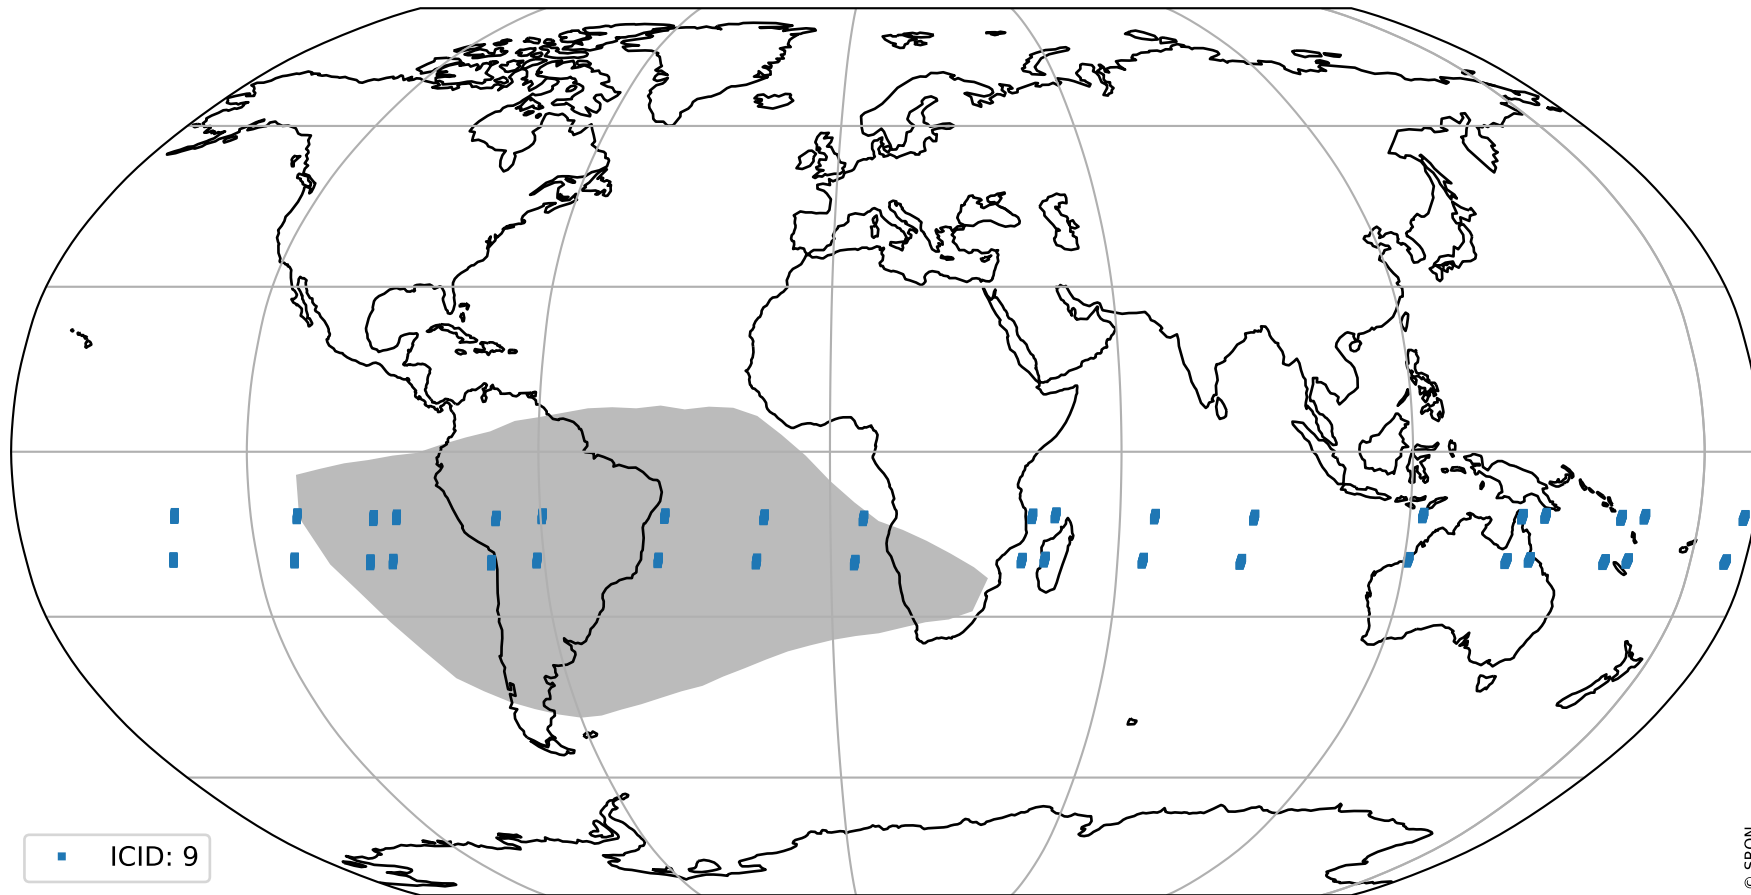

orbits : 19 in [9142, 9187]
coverage : 2019-07-19 / 2019-07-22
bad (quality < 0.8) : 2751
worst (quality < 0.1) : 271
created : 2023-08-22T07:57:59

Tropomi SWIR pixel quality (official)

orbits : 19 in [9142, 9187]
coverage : 2019-07-19 / 2019-07-22
to good : 370
good to bad : 977
to worst : 133
created : 2023-08-22T07:57:59

total quality compared with SWIR pixel-quality CKD

Tropomi SWIR pixel quality (official)

orbits : 19 in [9142, 9187]
coverage : 2019-07-19 / 2019-07-22
created : 2023-08-22T07:58:00

Histograms of pixel-quality

Tropomi SWIR pixel quality (official) ground-tracks of Sentinel-5P

orbits : 19 in [9142, 9187]
coverage : 2019-07-19 / 2019-07-22
created : 2023-08-22T07:58:00

Tropomi SWIR pixel quality (official)

orbits : [2827, 9187]
coverage : 2018-04-30 / 2019-07-22
created : 2023-08-22T07:58:00