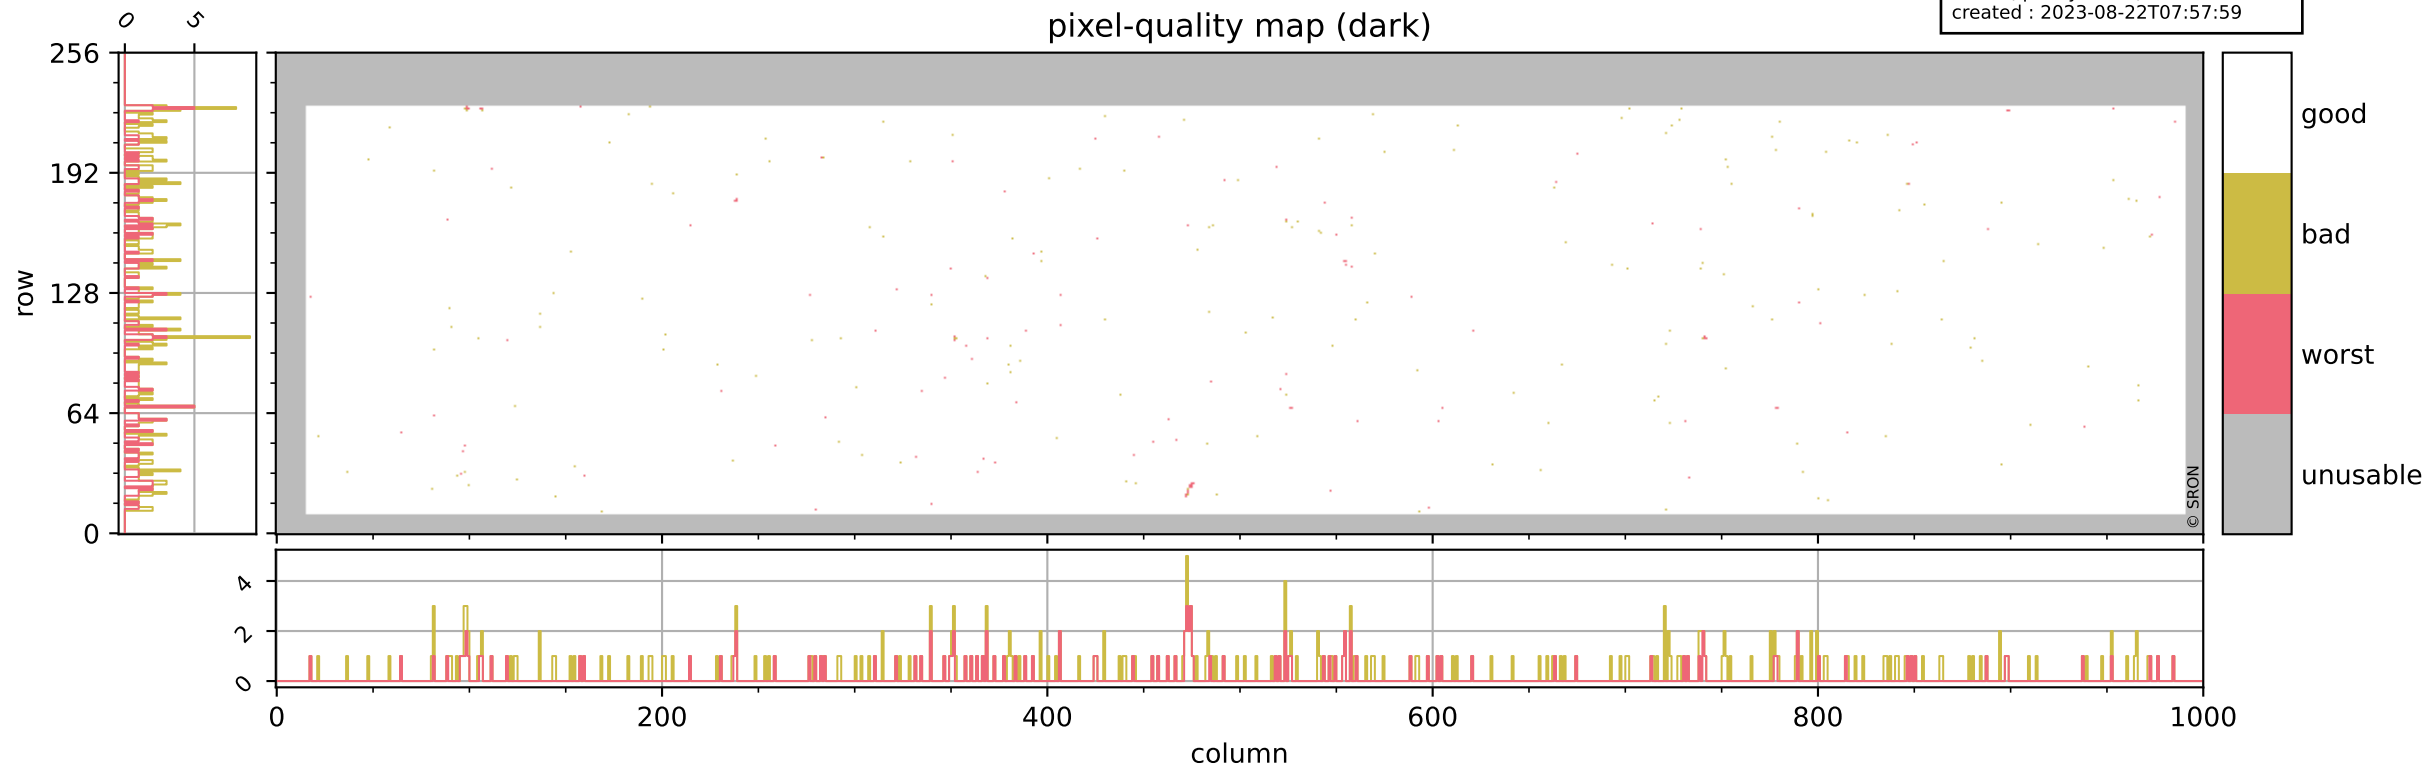

Tropomi SWIR pixel quality (official)

orbits : 19 in [9142, 9187]
coverage : 2019-07-19 / 2019-07-22
bad (quality < 0.8) : 2995
worst (quality < 0.1) : 346
created : 2023-08-22T07:57:59

pixel-quality map

Tropomi SWIR pixel quality (official)

orbits : 19 in [9142, 9187]
coverage : 2019-07-19 / 2019-07-22
bad (quality < 0.8) : 289
worst (quality < 0.1) : 116
created : 2023-08-22T07:57:59

Tropomi SWIR pixel quality (official)

orbits : 19 in [9142, 9187]
coverage : 2019-07-19 / 2019-07-22
bad (quality < 0.8) : 2751
worst (quality < 0.1) : 271
created : 2023-08-22T07:57:59

Tropomi SWIR pixel quality (official)

orbits : 19 in [9142, 9187]
coverage : 2019-07-19 / 2019-07-22
to good : 370
good to bad : 977
to worst : 133
created : 2023-08-22T07:57:59

Tropomi SWIR pixel quality (official) ground-tracks of Sentinel-5P

orbits : 19 in [9142, 9187]
coverage : 2019-07-19 / 2019-07-22
created : 2023-08-22T07:58:00

Tropomi SWIR pixel quality (official)

orbits : [2827, 9187]
coverage : 2018-04-30 / 2019-07-22
created : 2023-08-22T07:58:00