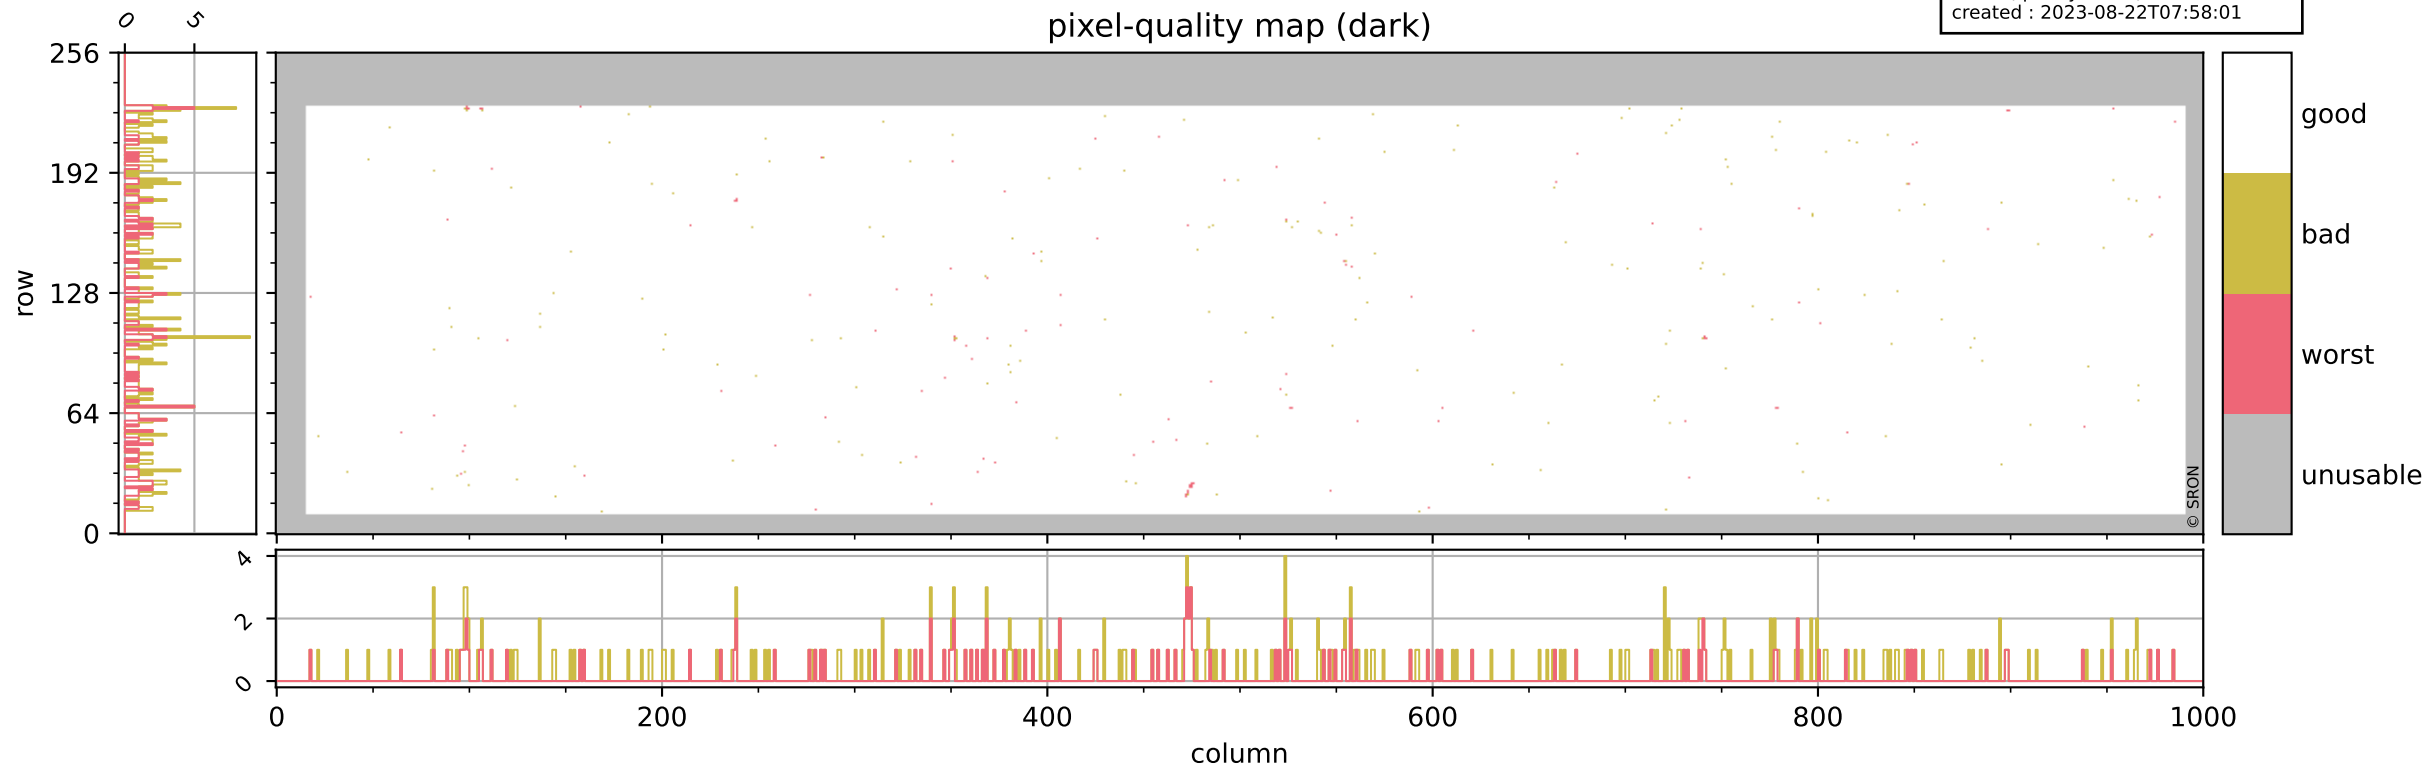

Tropomi SWIR pixel quality (official)

orbits : 19 in [9157, 9202]
coverage : 2019-07-21 / 2019-07-23
bad (quality < 0.8) : 3012
worst (quality < 0.1) : 344
created : 2023-08-22T07:58:01

pixel-quality map

Tropomi SWIR pixel quality (official)

orbits : 19 in [9157, 9202]
coverage : 2019-07-21 / 2019-07-23
bad (quality < 0.8) : 290
worst (quality < 0.1) : 115
created : 2023-08-22T07:58:01

Tropomi SWIR pixel quality (official)

orbits : 19 in [9157, 9202]
coverage : 2019-07-21 / 2019-07-23
bad (quality < 0.8) : 2764
worst (quality < 0.1) : 269
created : 2023-08-22T07:58:01

Tropomi SWIR pixel quality (official)

orbits : 19 in [9157, 9202]
coverage : 2019-07-21 / 2019-07-23
to good : 364
good to bad : 987
to worst : 131
created : 2023-08-22T07:58:02

Tropomi SWIR pixel quality (official) ground-tracks of Sentinel-5P

orbits : 19 in [9157, 9202]
coverage : 2019-07-21 / 2019-07-23
created : 2023-08-22T07:58:02

Tropomi SWIR pixel quality (official)

orbits : [2827, 9202]
coverage : 2018-04-30 / 2019-07-23
created : 2023-08-22T07:58:03