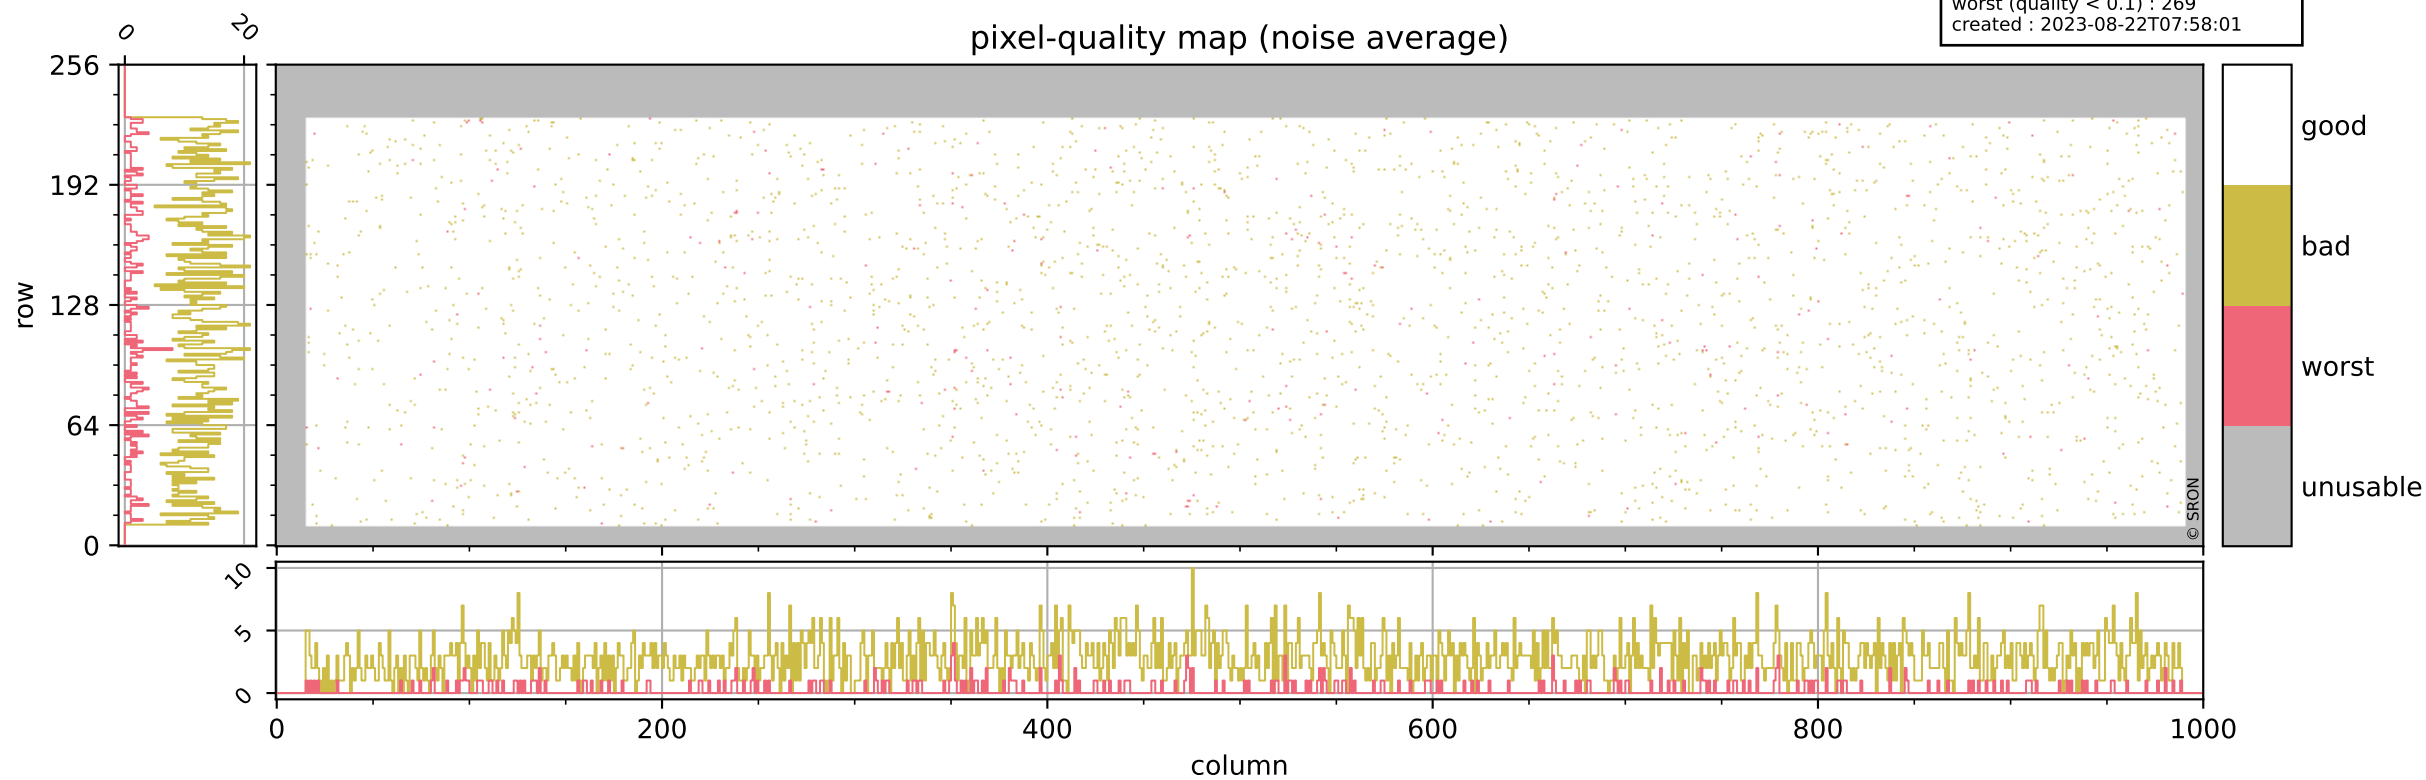

Tropomi SWIR pixel quality (official)

orbits : 19 in [9157, 9202]
coverage : 2019-07-21 / 2019-07-23
bad (quality < 0.8) : 3012
worst (quality < 0.1) : 344
created : 2023-08-22T07:58:01

pixel-quality map

Tropomi SWIR pixel quality (official)

orbits : 19 in [9157, 9202]
coverage : 2019-07-21 / 2019-07-23
bad (quality < 0.8) : 290
worst (quality < 0.1) : 115
created : 2023-08-22T07:58:01

Tropomi SWIR pixel quality (official)

orbits : 19 in [9157, 9202]
coverage : 2019-07-21 / 2019-07-23
bad (quality < 0.8) : 2764
worst (quality < 0.1) : 269
created : 2023-08-22T07:58:01

Tropomi SWIR pixel quality (official)

orbits : 19 in [9157, 9202]
coverage : 2019-07-21 / 2019-07-23
to good : 364
good to bad : 987
to worst : 131
created : 2023-08-22T07:58:02

Tropomi SWIR pixel quality (official) ground-tracks of Sentinel-5P

orbits : 19 in [9157, 9202]
coverage : 2019-07-21 / 2019-07-23
created : 2023-08-22T07:58:02

Tropomi SWIR pixel quality (official)

orbits : [2827, 9202]
coverage : 2018-04-30 / 2019-07-23
created : 2023-08-22T07:58:03