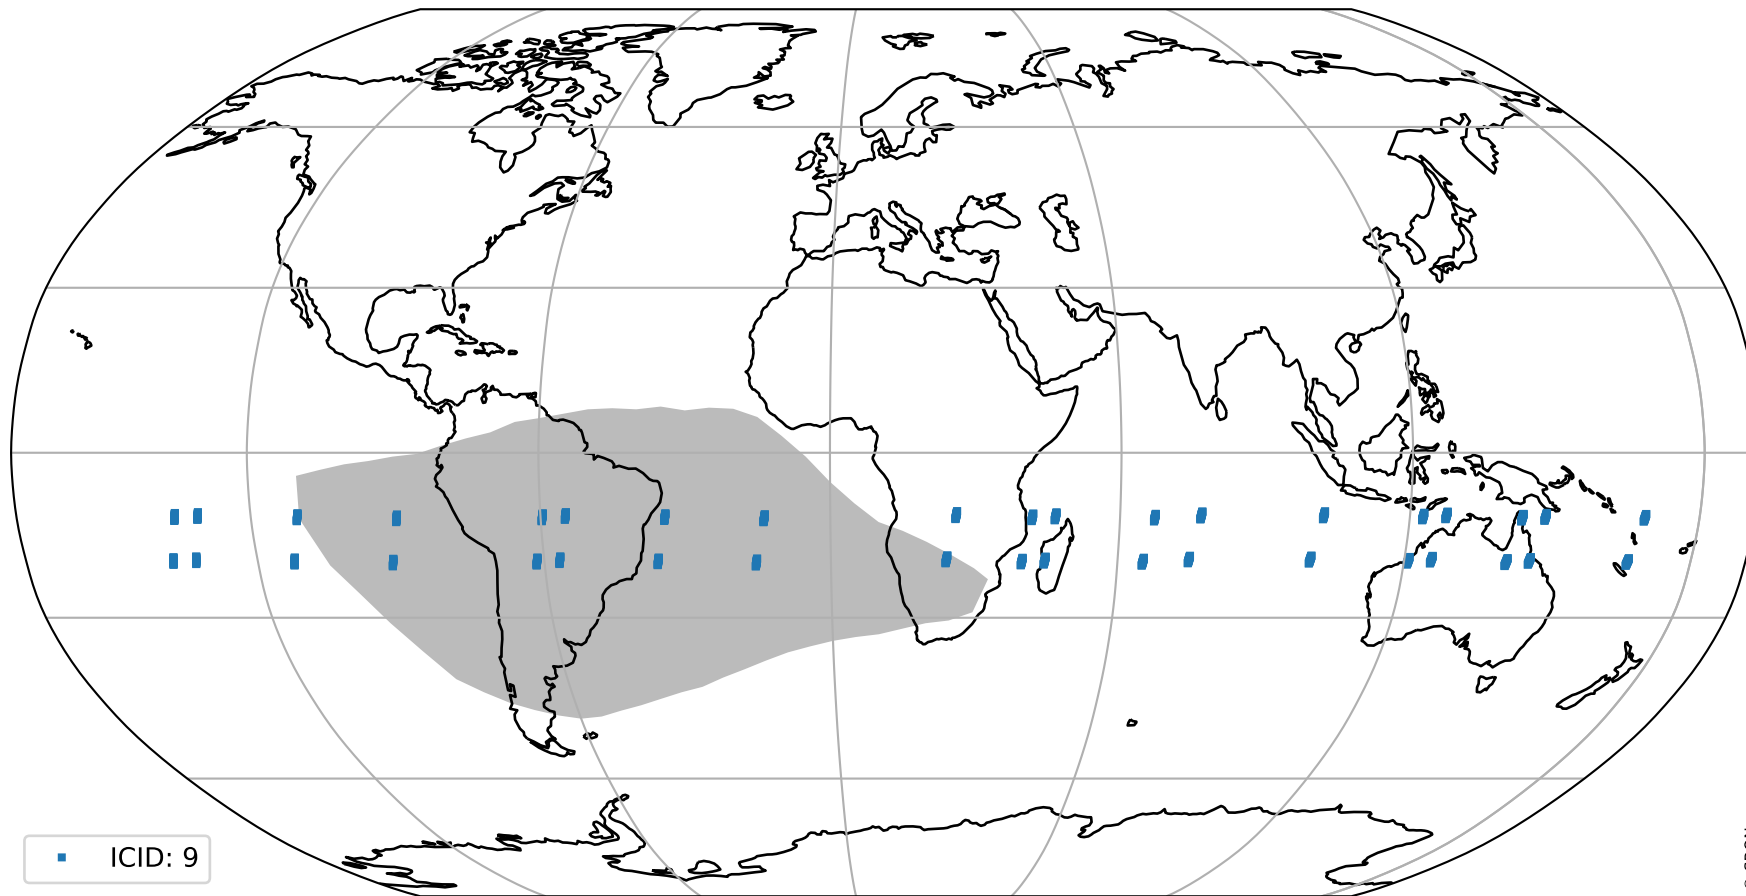

orbits : 19 in [9157, 9202]
coverage : 2019-07-21 / 2019-07-23
bad (quality < 0.8) : 2764
worst (quality < 0.1) : 269
created : 2023-08-22T07:58:01

Tropomi SWIR pixel quality (official)

orbits : 19 in [9157, 9202]
coverage : 2019-07-21 / 2019-07-23
to good : 364
good to bad : 987
to worst : 131
created : 2023-08-22T07:58:02

total quality compared with SWIR pixel-quality CKD

Tropomi SWIR pixel quality (official)

orbits : 19 in [9157, 9202]
coverage : 2019-07-21 / 2019-07-23
created : 2023-08-22T07:58:02

Histograms of pixel-quality

Tropomi SWIR pixel quality (official) ground-tracks of Sentinel-5P

orbits : 19 in [9157, 9202]
coverage : 2019-07-21 / 2019-07-23
created : 2023-08-22T07:58:02

Tropomi SWIR pixel quality (official)

orbits : [2827, 9202]
coverage : 2018-04-30 / 2019-07-23
created : 2023-08-22T07:58:03