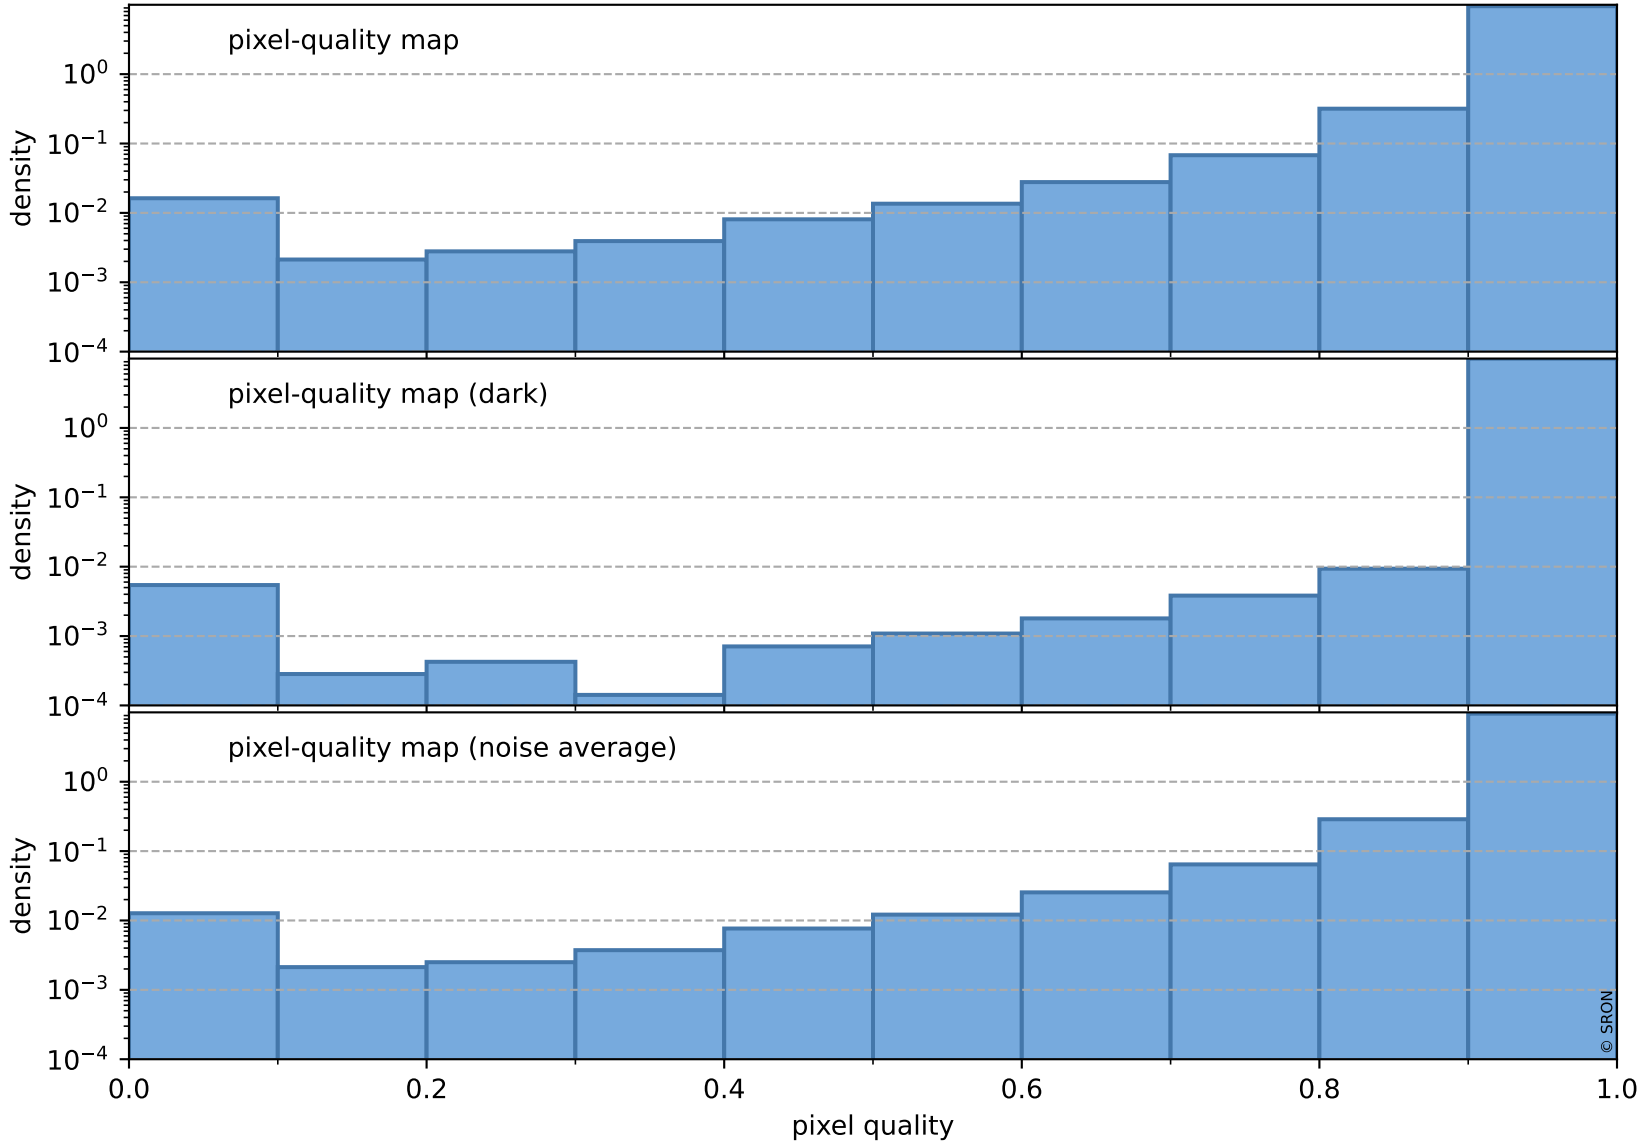

orbits : 19 in [9157, 9202]
coverage : 2019-07-21 / 2019-07-23
bad (quality < 0.8) : 2764
worst (quality < 0.1) : 269
created : 2023-08-22T07:58:01

Tropomi SWIR pixel quality (official)

orbits : 19 in [9157, 9202]
coverage : 2019-07-21 / 2019-07-23
to good : 364
good to bad : 987
to worst : 131
created : 2023-08-22T07:58:02

total quality compared with SWIR pixel-quality CKD

Tropomi SWIR pixel quality (official)

orbits : 19 in [9157, 9202]
coverage : 2019-07-21 / 2019-07-23
created : 2023-08-22T07:58:02

Histograms of pixel-quality

Tropomi SWIR pixel quality (official) ground-tracks of Sentinel-5P

orbits : 19 in [9157, 9202]
coverage : 2019-07-21 / 2019-07-23
created : 2023-08-22T07:58:02

Tropomi SWIR pixel quality (official)

orbits : [2827, 9202]
coverage : 2018-04-30 / 2019-07-23
created : 2023-08-22T07:58:03