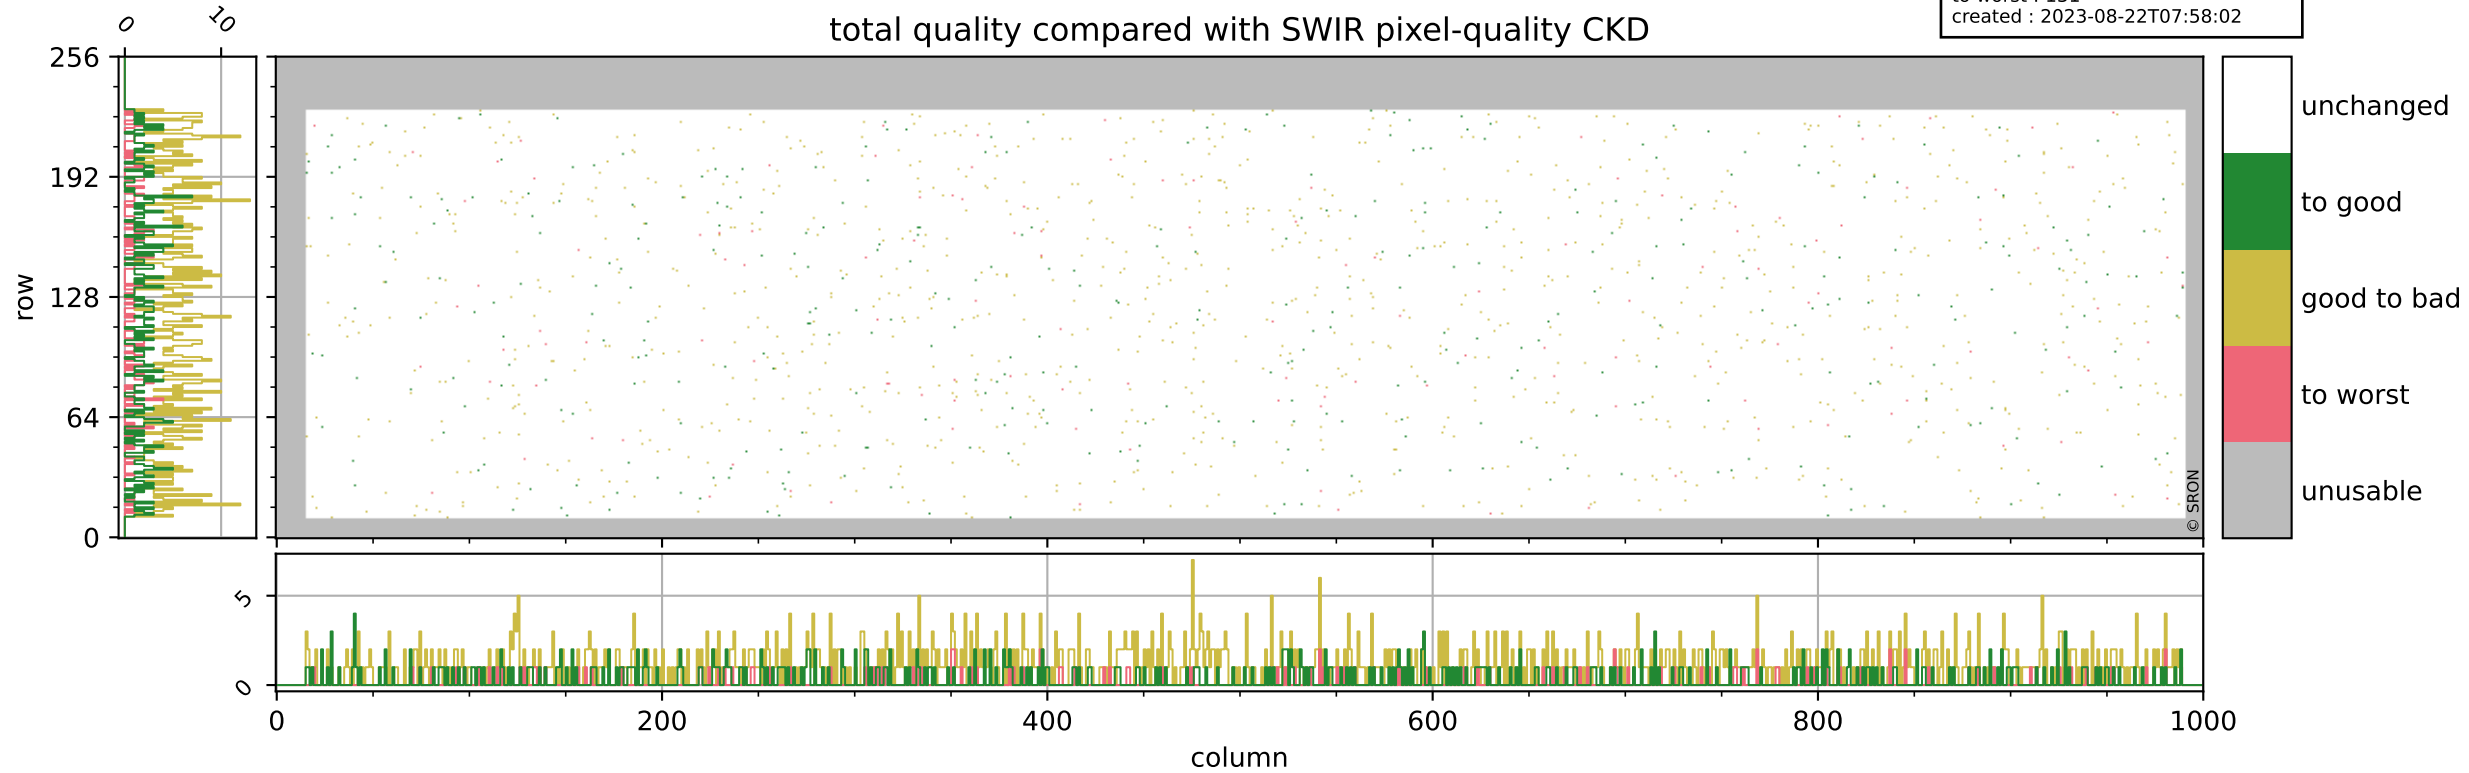

Tropomi SWIR pixel quality (official)

orbits : 19 in [9157, 9202]
coverage : 2019-07-21 / 2019-07-23
bad (quality < 0.8) : 290
worst (quality < 0.1) : 115
created : 2023-08-22T07:58:01

Tropomi SWIR pixel quality (official)

orbits : 19 in [9157, 9202]
coverage : 2019-07-21 / 2019-07-23
bad (quality < 0.8) : 2764
worst (quality < 0.1) : 269
created : 2023-08-22T07:58:01

Tropomi SWIR pixel quality (official)

orbits : 19 in [9157, 9202]
coverage : 2019-07-21 / 2019-07-23
to good : 364
good to bad : 987
to worst : 131
created : 2023-08-22T07:58:02

total quality compared with SWIR pixel-quality CKD

Tropomi SWIR pixel quality (official)

orbits : 19 in [9157, 9202]
coverage : 2019-07-21 / 2019-07-23
created : 2023-08-22T07:58:02

Histograms of pixel-quality

Tropomi SWIR pixel quality (official) ground-tracks of Sentinel-5P

orbits : 19 in [9157, 9202]
coverage : 2019-07-21 / 2019-07-23
created : 2023-08-22T07:58:02

Tropomi SWIR pixel quality (official)

orbits : [2827, 9202]
coverage : 2018-04-30 / 2019-07-23
created : 2023-08-22T07:58:03