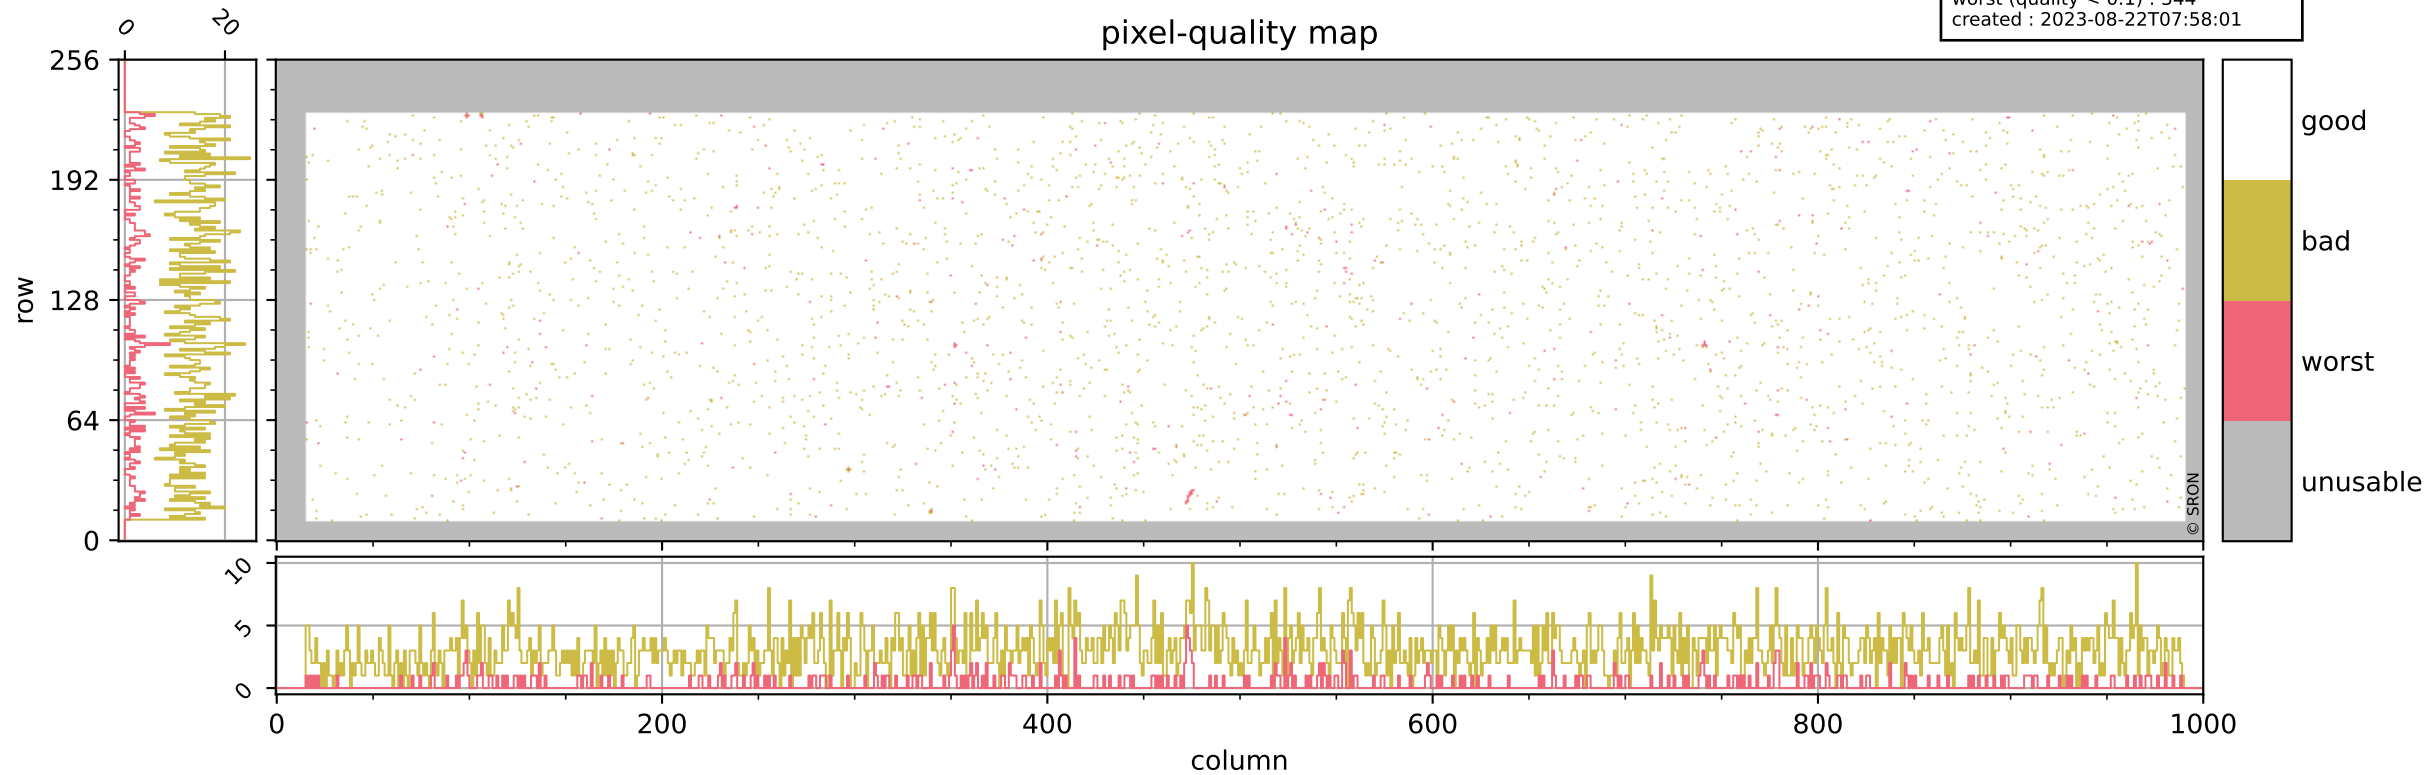

Tropomi SWIR pixel quality (official)

orbits : 19 in [9157, 9202]
coverage : 2019-07-21 / 2019-07-23
bad (quality < 0.8) : 3012
worst (quality < 0.1) : 344
created : 2023-08-22T07:58:01

pixel-quality map

Tropomi SWIR pixel quality (official)

orbits : 19 in [9157, 9202]
coverage : 2019-07-21 / 2019-07-23
bad (quality < 0.8) : 290
worst (quality < 0.1) : 115
created : 2023-08-22T07:58:01

Tropomi SWIR pixel quality (official)

orbits : 19 in [9157, 9202]
coverage : 2019-07-21 / 2019-07-23
bad (quality < 0.8) : 2764
worst (quality < 0.1) : 269
created : 2023-08-22T07:58:01

Tropomi SWIR pixel quality (official)

orbits : 19 in [9157, 9202]
coverage : 2019-07-21 / 2019-07-23
to good : 364
good to bad : 987
to worst : 131
created : 2023-08-22T07:58:02

Tropomi SWIR pixel quality (official) ground-tracks of Sentinel-5P

orbits : 19 in [9157, 9202]
coverage : 2019-07-21 / 2019-07-23
created : 2023-08-22T07:58:02

Tropomi SWIR pixel quality (official)

orbits : [2827, 9202]
coverage : 2018-04-30 / 2019-07-23
created : 2023-08-22T07:58:03