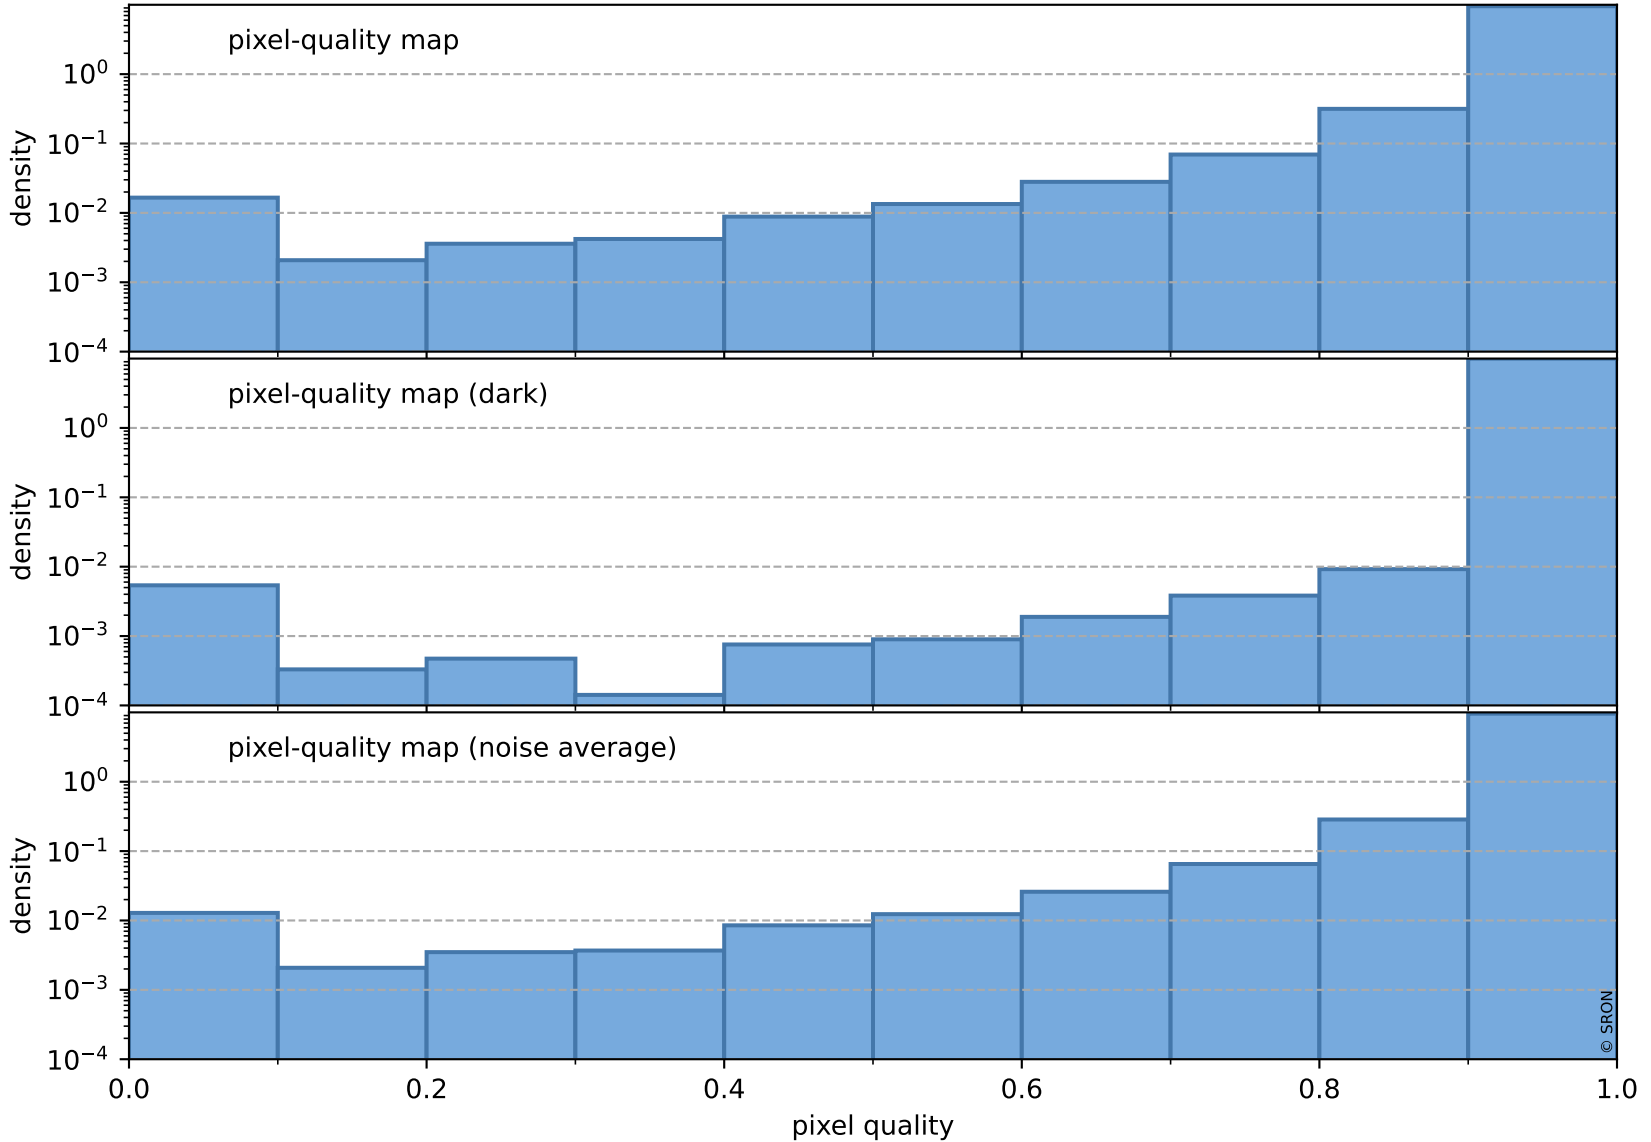

Tropomi SWIR pixel quality (official)

orbits : 20 in [9202, 9247]
coverage : 2019-07-24 / 2019-07-27
bad (quality < 0.8) : 290
worst (quality < 0.1) : 114
created : 2023-08-22T07:58:08

pixel-quality map (dark)

Tropomi SWIR pixel quality (official)

orbits : 20 in [9202, 9247]
coverage : 2019-07-24 / 2019-07-27
to good : 344
good to bad : 1043
to worst : 142
created : 2023-08-22T07:58:09

total quality compared with SWIR pixel-quality CKD

Tropomi SWIR pixel quality (official)

orbits : 20 in [9202, 9247]
coverage : 2019-07-24 / 2019-07-27
created : 2023-08-22T07:58:09

Histograms of pixel-quality

Tropomi SWIR pixel quality (official) ground-tracks of Sentinel-5P

orbits : 20 in [9202, 9247]
coverage : 2019-07-24 / 2019-07-27
created : 2023-08-22T07:58:09

Tropomi SWIR pixel quality (official)

orbits : [2827, 9247]
coverage : 2018-04-30 / 2019-07-27
created : 2023-08-22T07:58:09