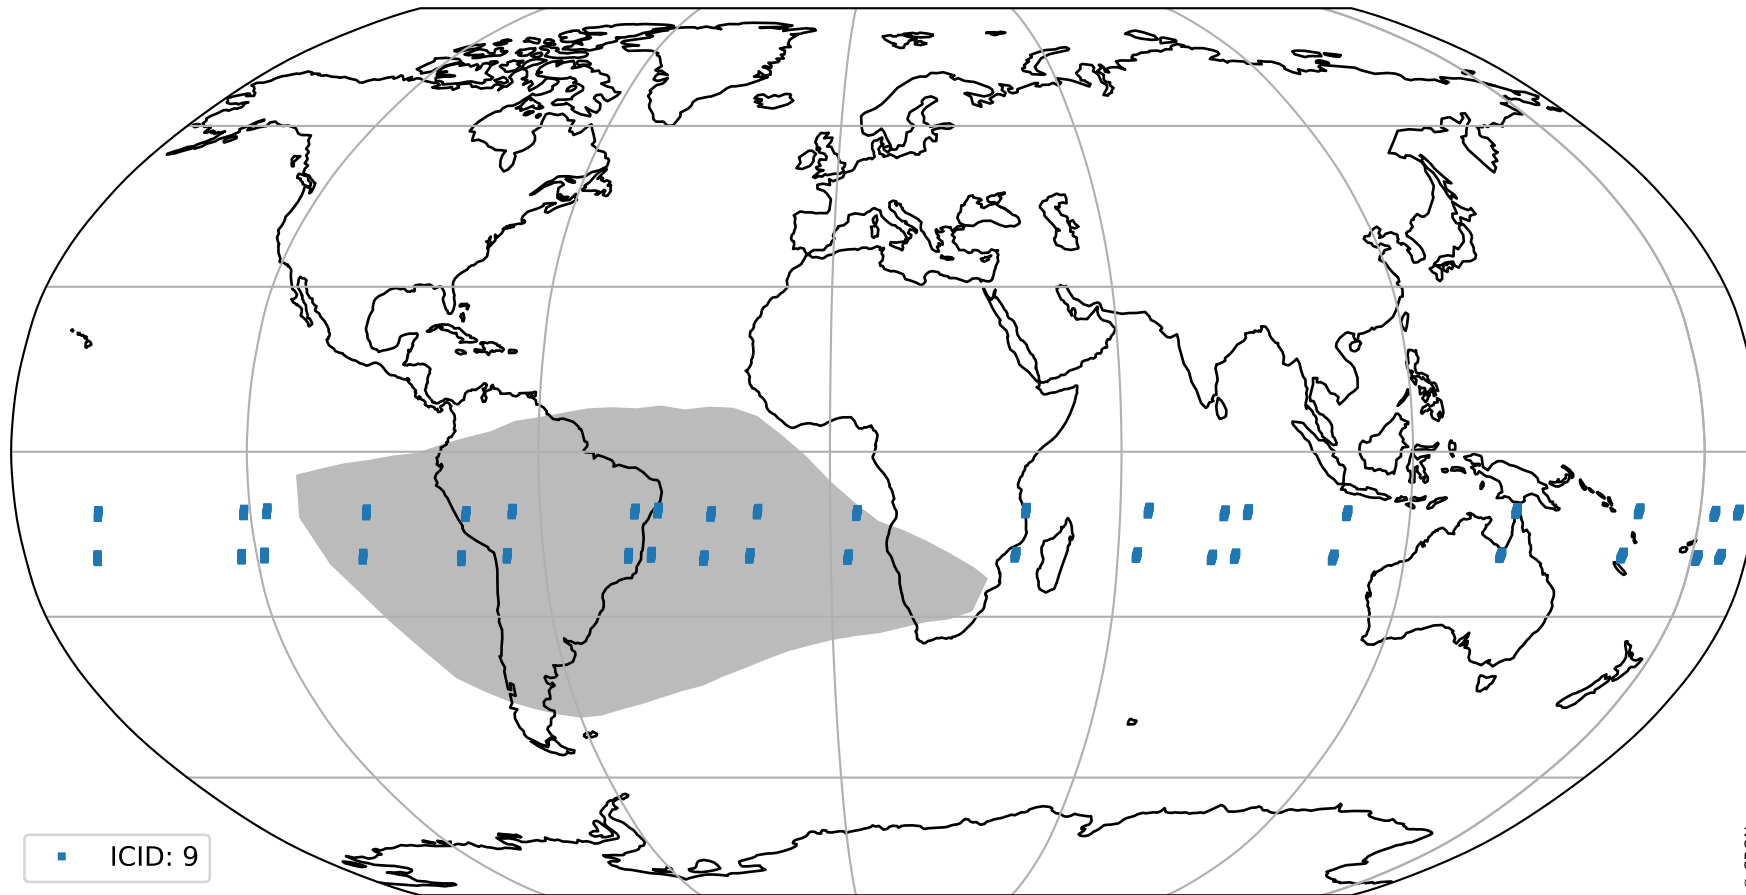

Tropomi SWIR pixel quality (official)

orbits : 20 in [9202, 9247]
coverage : 2019-07-24 / 2019-07-27
to good : 344
good to bad : 1043
to worst : 142
created : 2023-08-22T07:58:09

total quality compared with SWIR pixel-quality CKD

Tropomi SWIR pixel quality (official)

orbits : 20 in [9202, 9247]
coverage : 2019-07-24 / 2019-07-27
created : 2023-08-22T07:58:09

Histograms of pixel-quality

Tropomi SWIR pixel quality (official) ground-tracks of Sentinel-5P

orbits : 20 in [9202, 9247]
coverage : 2019-07-24 / 2019-07-27
created : 2023-08-22T07:58:09

Tropomi SWIR pixel quality (official)

orbits : [2827, 9247]
coverage : 2018-04-30 / 2019-07-27
created : 2023-08-22T07:58:09