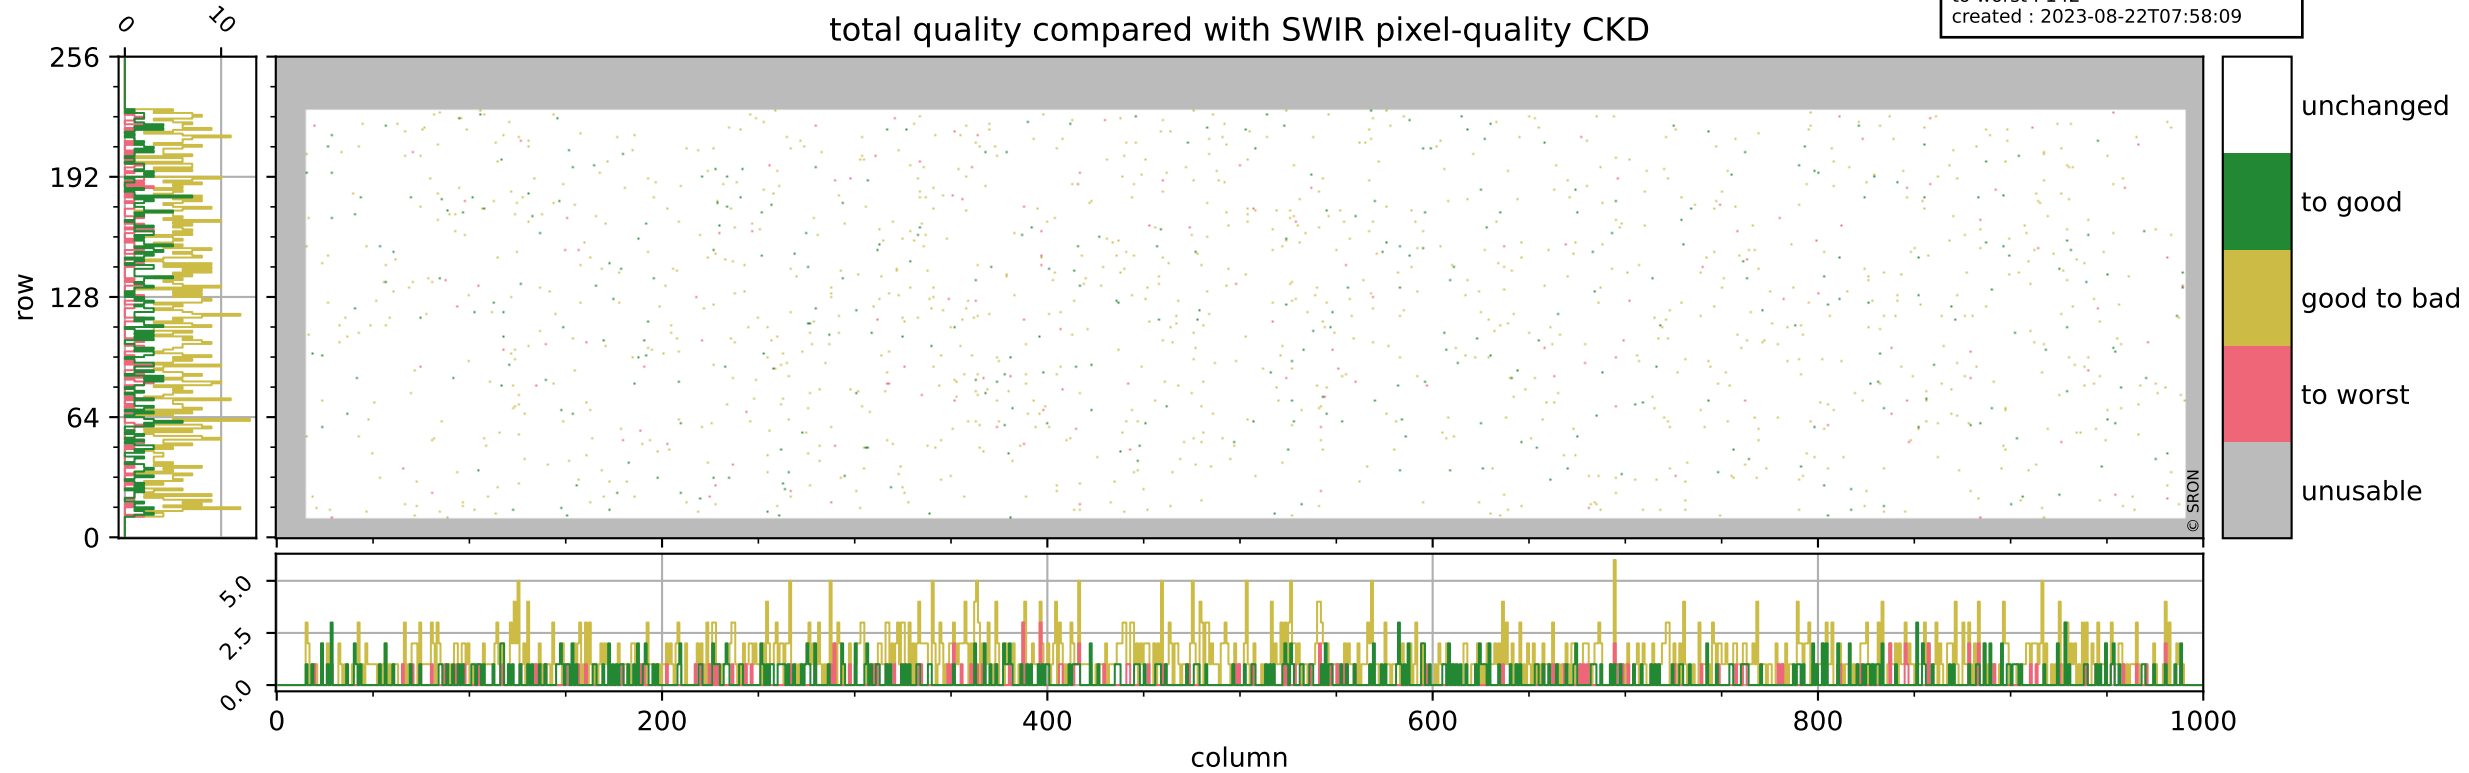

Tropomi SWIR pixel quality (official)

orbits : 20 in [9202, 9247]
coverage : 2019-07-24 / 2019-07-27
bad (quality < 0.8) : 3092
worst (quality < 0.1) : 351
created : 2023-08-22T07:58:08

pixel-quality map

Tropomi SWIR pixel quality (official)

orbits : 20 in [9202, 9247]
coverage : 2019-07-24 / 2019-07-27
bad (quality < 0.8) : 290
worst (quality < 0.1) : 114
created : 2023-08-22T07:58:08

pixel-quality map (dark)

Tropomi SWIR pixel quality (official)

orbits : 20 in [9202, 9247]
coverage : 2019-07-24 / 2019-07-27
to good : 344
good to bad : 1043
to worst : 142
created : 2023-08-22T07:58:09

total quality compared with SWIR pixel-quality CKD

Tropomi SWIR pixel quality (official)

orbits : 20 in [9202, 9247]
coverage : 2019-07-24 / 2019-07-27
created : 2023-08-22T07:58:09

Histograms of pixel-quality

Tropomi SWIR pixel quality (official) ground-tracks of Sentinel-5P