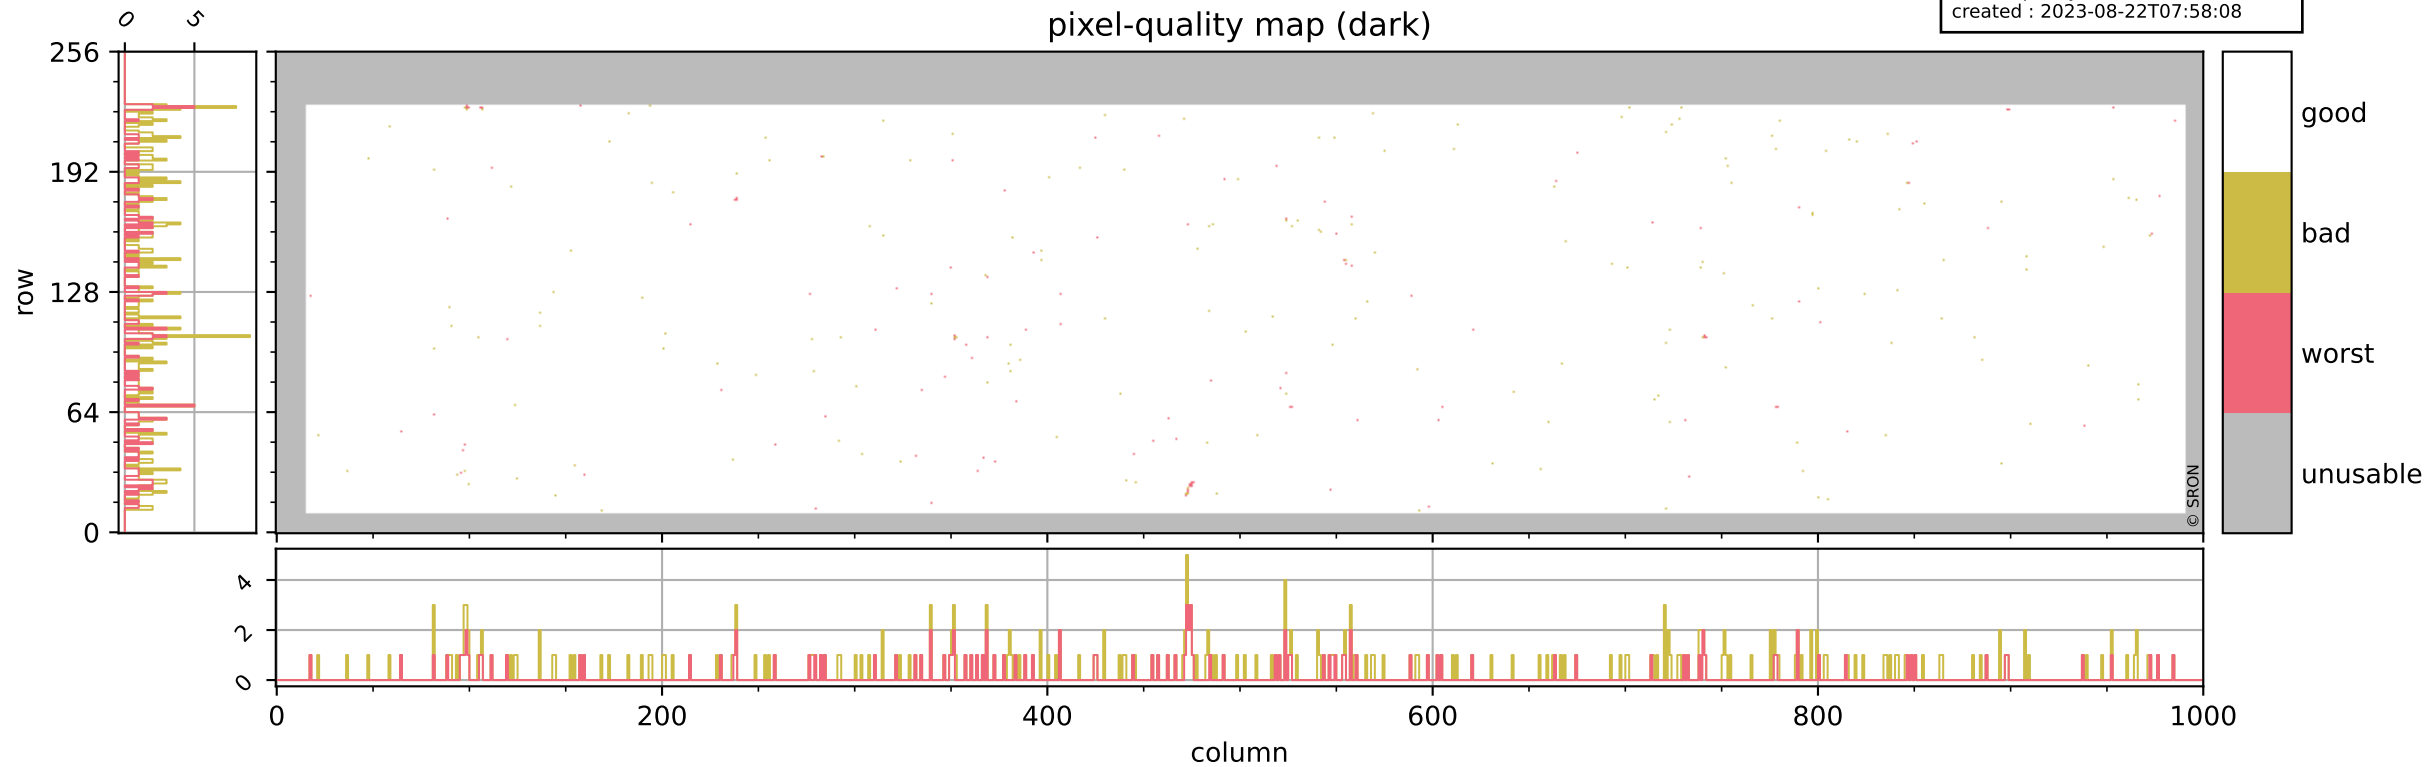

Tropomi SWIR pixel quality (official)

orbits : 20 in [9202, 9247]
coverage : 2019-07-24 / 2019-07-27
bad (quality < 0.8) : 3092
worst (quality < 0.1) : 351
created : 2023-08-22T07:58:08

pixel-quality map

Tropomi SWIR pixel quality (official)

orbits : 20 in [9202, 9247]
coverage : 2019-07-24 / 2019-07-27
bad (quality < 0.8) : 290
worst (quality < 0.1) : 114
created : 2023-08-22T07:58:08

pixel-quality map (dark)

Tropomi SWIR pixel quality (official)

orbits : 20 in [9202, 9247]
coverage : 2019-07-24 / 2019-07-27
to good : 344
good to bad : 1043
to worst : 142
created : 2023-08-22T07:58:09

total quality compared with SWIR pixel-quality CKD

Tropomi SWIR pixel quality (official)

orbits : 20 in [9202, 9247]
coverage : 2019-07-24 / 2019-07-27
created : 2023-08-22T07:58:09

Histograms of pixel-quality

Tropomi SWIR pixel quality (official) ground-tracks of Sentinel-5P