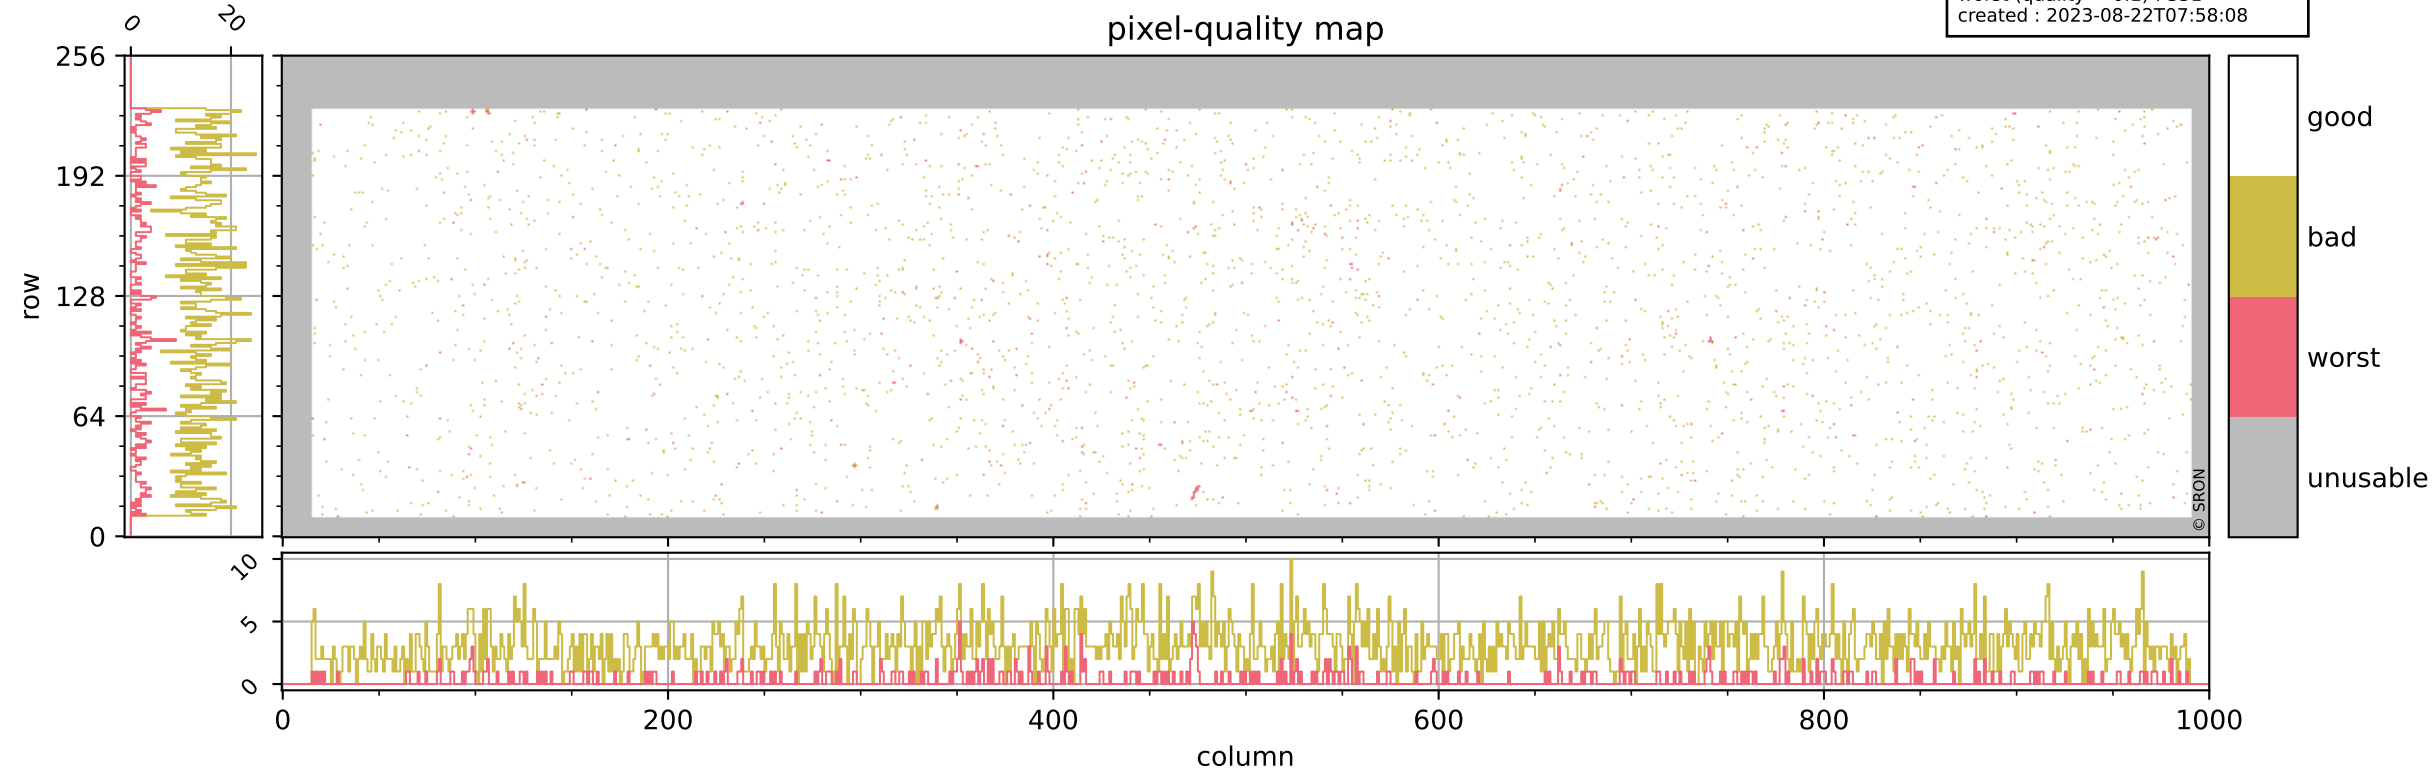

Tropomi SWIR pixel quality (official)

orbits : 20 in [9202, 9247]
coverage : 2019-07-24 / 2019-07-27
bad (quality < 0.8) : 3092
worst (quality < 0.1) : 351
created : 2023-08-22T07:58:08

pixel-quality map

Tropomi SWIR pixel quality (official)

orbits : 20 in [9202, 9247]
coverage : 2019-07-24 / 2019-07-27
bad (quality < 0.8) : 290
worst (quality < 0.1) : 114
created : 2023-08-22T07:58:08

pixel-quality map (dark)

Tropomi SWIR pixel quality (official)

orbits : 20 in [9202, 9247]
coverage : 2019-07-24 / 2019-07-27
to good : 344
good to bad : 1043
to worst : 142
created : 2023-08-22T07:58:09

total quality compared with SWIR pixel-quality CKD

Tropomi SWIR pixel quality (official)

orbits : 20 in [9202, 9247]
coverage : 2019-07-24 / 2019-07-27
created : 2023-08-22T07:58:09

Histograms of pixel-quality

Tropomi SWIR pixel quality (official) ground-tracks of Sentinel-5P