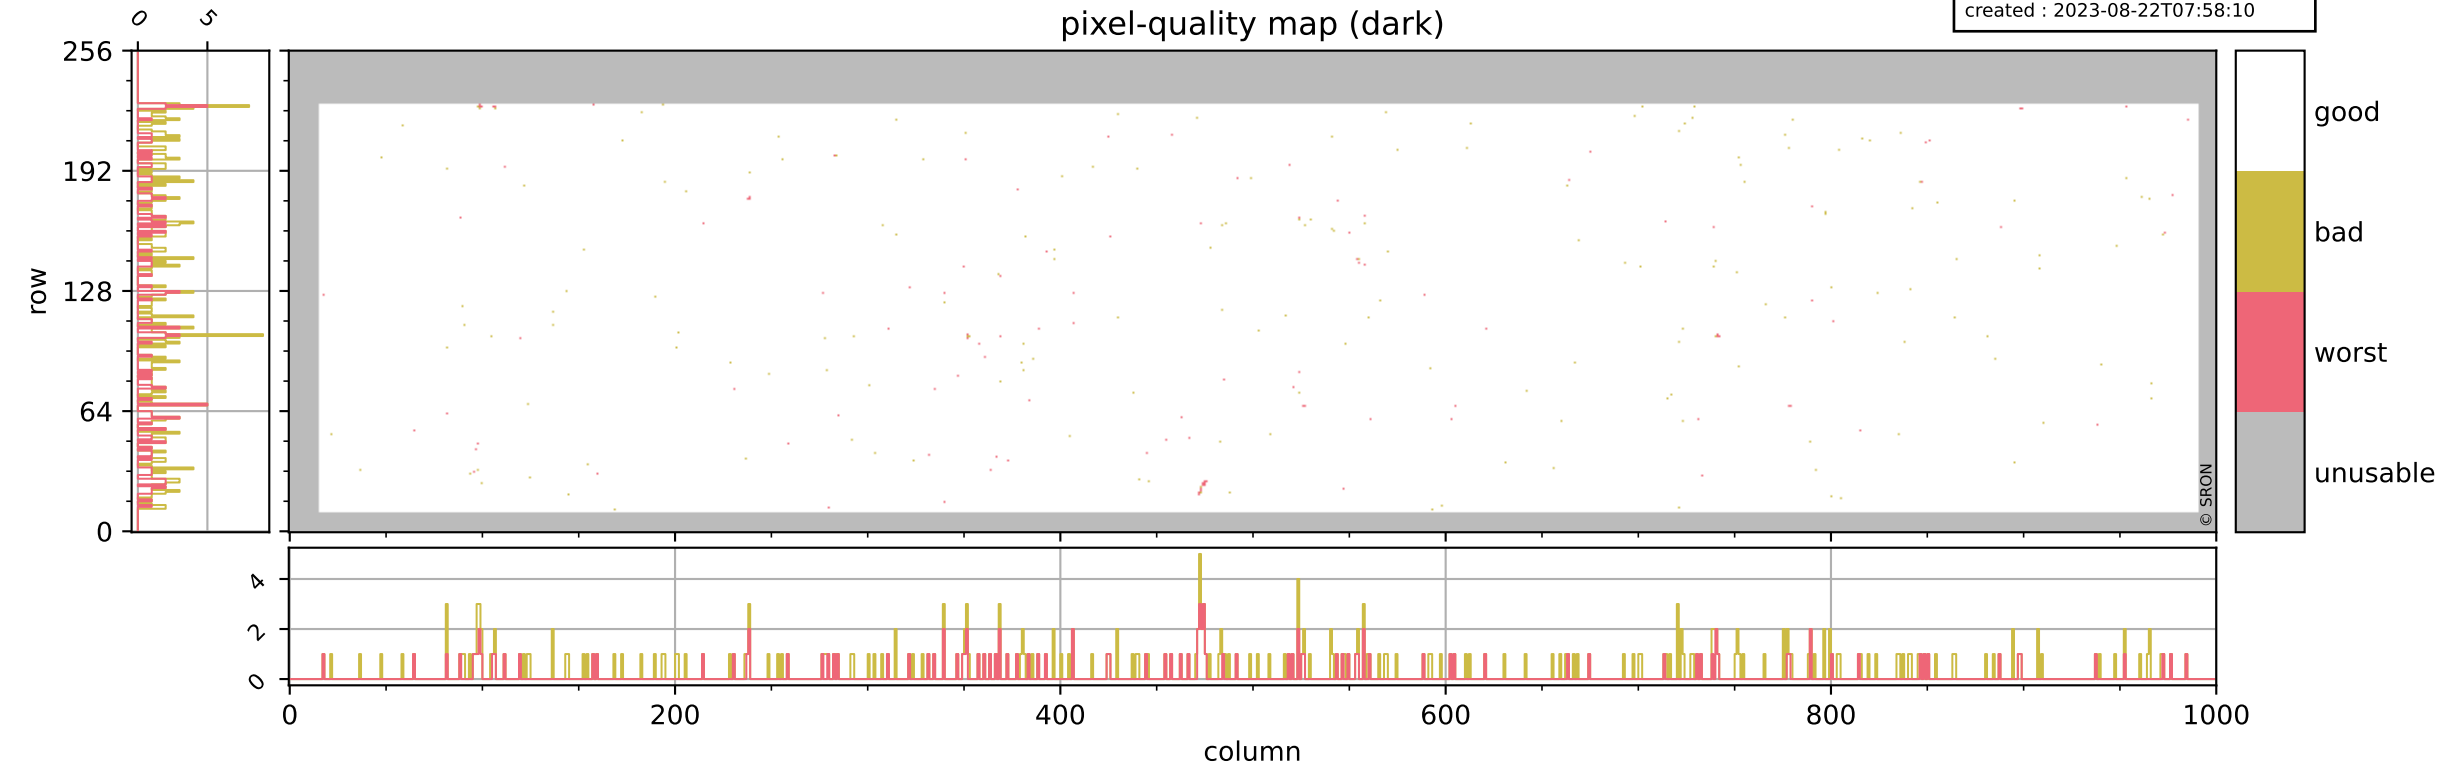

Tropomi SWIR pixel quality (official)

orbits : 19 in [9217, 9262]
coverage : 2019-07-25 / 2019-07-28
bad (quality < 0.8) : 3061
worst (quality < 0.1) : 337
created : 2023-08-22T07:58:10

pixel-quality map

Tropomi SWIR pixel quality (official)

orbits : 19 in [9217, 9262]
coverage : 2019-07-25 / 2019-07-28
bad (quality < 0.8) : 289
worst (quality < 0.1) : 114
created : 2023-08-22T07:58:10

pixel-quality map (dark)

Tropomi SWIR pixel quality (official)

orbits : 19 in [9217, 9262]
coverage : 2019-07-25 / 2019-07-28
bad (quality < 0.8) : 2820
worst (quality < 0.1) : 258
created : 2023-08-22T07:58:11

Tropomi SWIR pixel quality (official)

orbits : 19 in [9217, 9262]
coverage : 2019-07-25 / 2019-07-28
created : 2023-08-22T07:58:11

Histograms of pixel-quality

Tropomi SWIR pixel quality (official) ground-tracks of Sentinel-5P

orbits : 19 in [9217, 9262]
coverage : 2019-07-25 / 2019-07-28
created : 2023-08-22T07:58:11