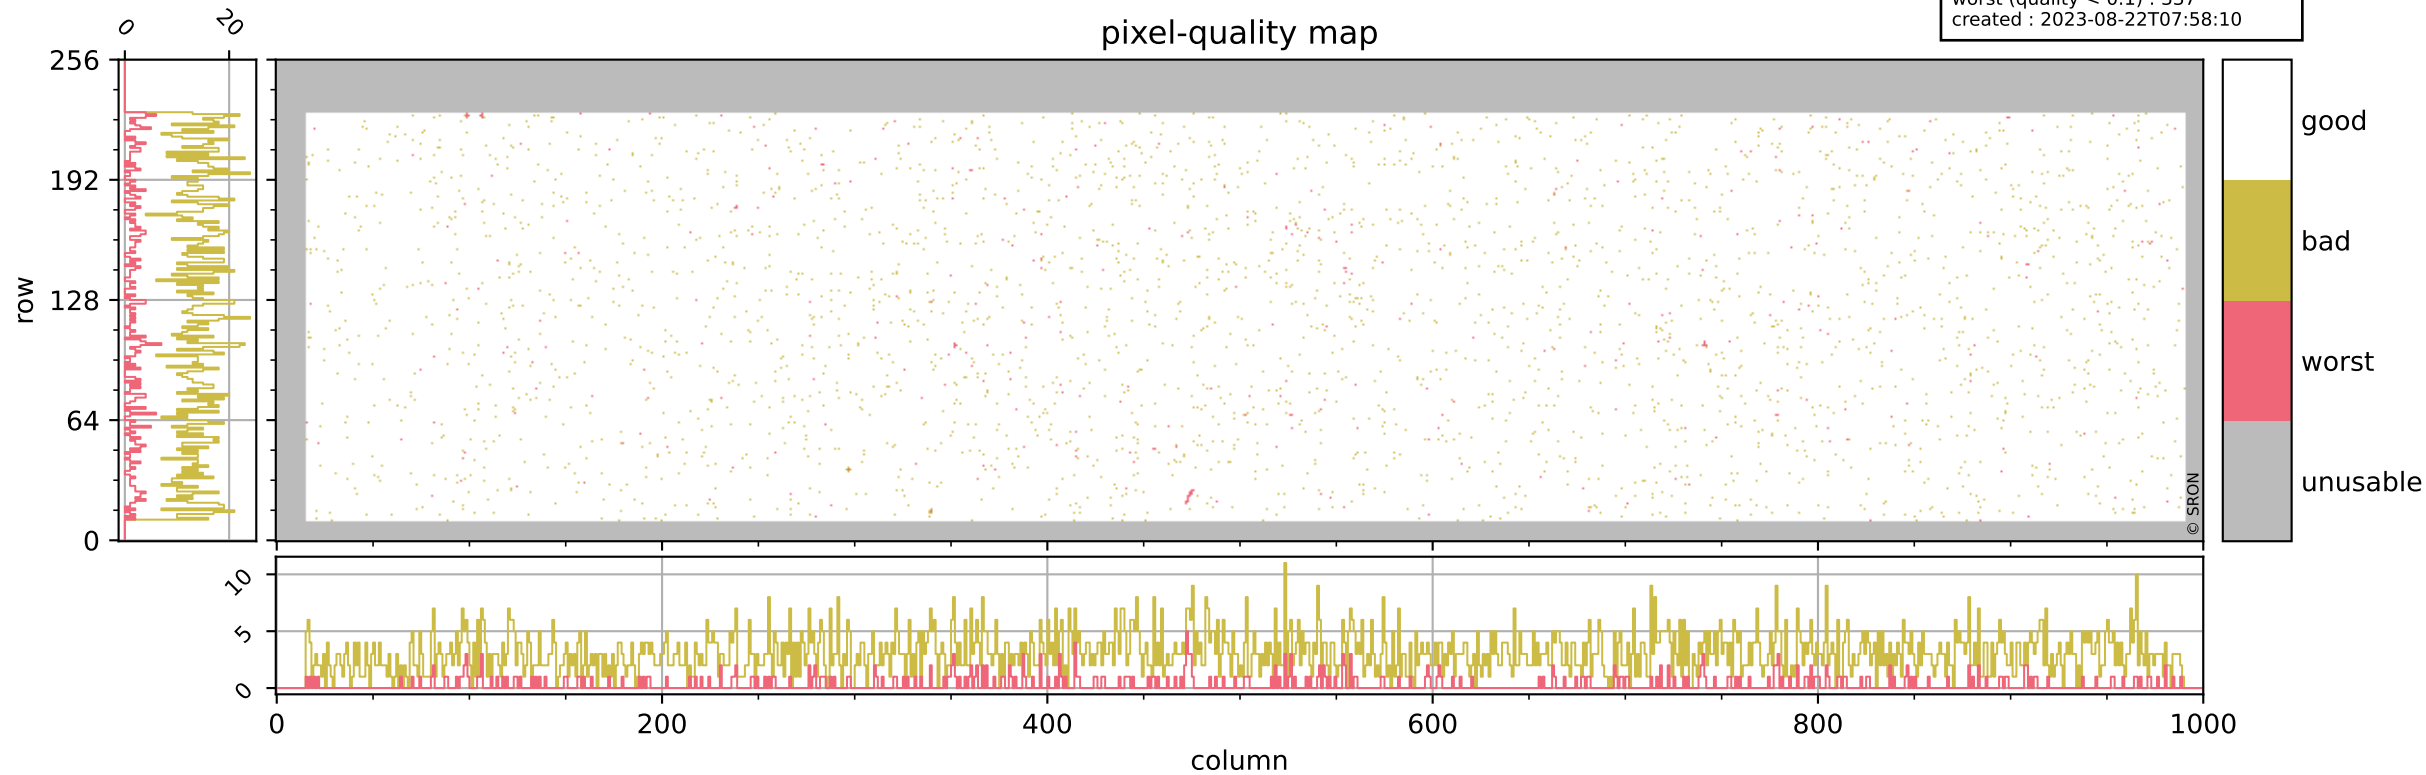

Tropomi SWIR pixel quality (official)

orbits : 19 in [9217, 9262]
coverage : 2019-07-25 / 2019-07-28
bad (quality < 0.8) : 3061
worst (quality < 0.1) : 337
created : 2023-08-22T07:58:10

pixel-quality map

Tropomi SWIR pixel quality (official)

orbits : 19 in [9217, 9262]
coverage : 2019-07-25 / 2019-07-28
bad (quality < 0.8) : 289
worst (quality < 0.1) : 114
created : 2023-08-22T07:58:10

pixel-quality map (dark)

Tropomi SWIR pixel quality (official)

orbits : 19 in [9217, 9262]
coverage : 2019-07-25 / 2019-07-28
bad (quality < 0.8) : 2820
worst (quality < 0.1) : 258
created : 2023-08-22T07:58:11

Tropomi SWIR pixel quality (official)

orbits : 19 in [9217, 9262]
coverage : 2019-07-25 / 2019-07-28
created : 2023-08-22T07:58:11

Histograms of pixel-quality

Tropomi SWIR pixel quality (official) ground-tracks of Sentinel-5P

orbits : 19 in [9217, 9262]
coverage : 2019-07-25 / 2019-07-28
created : 2023-08-22T07:58:11