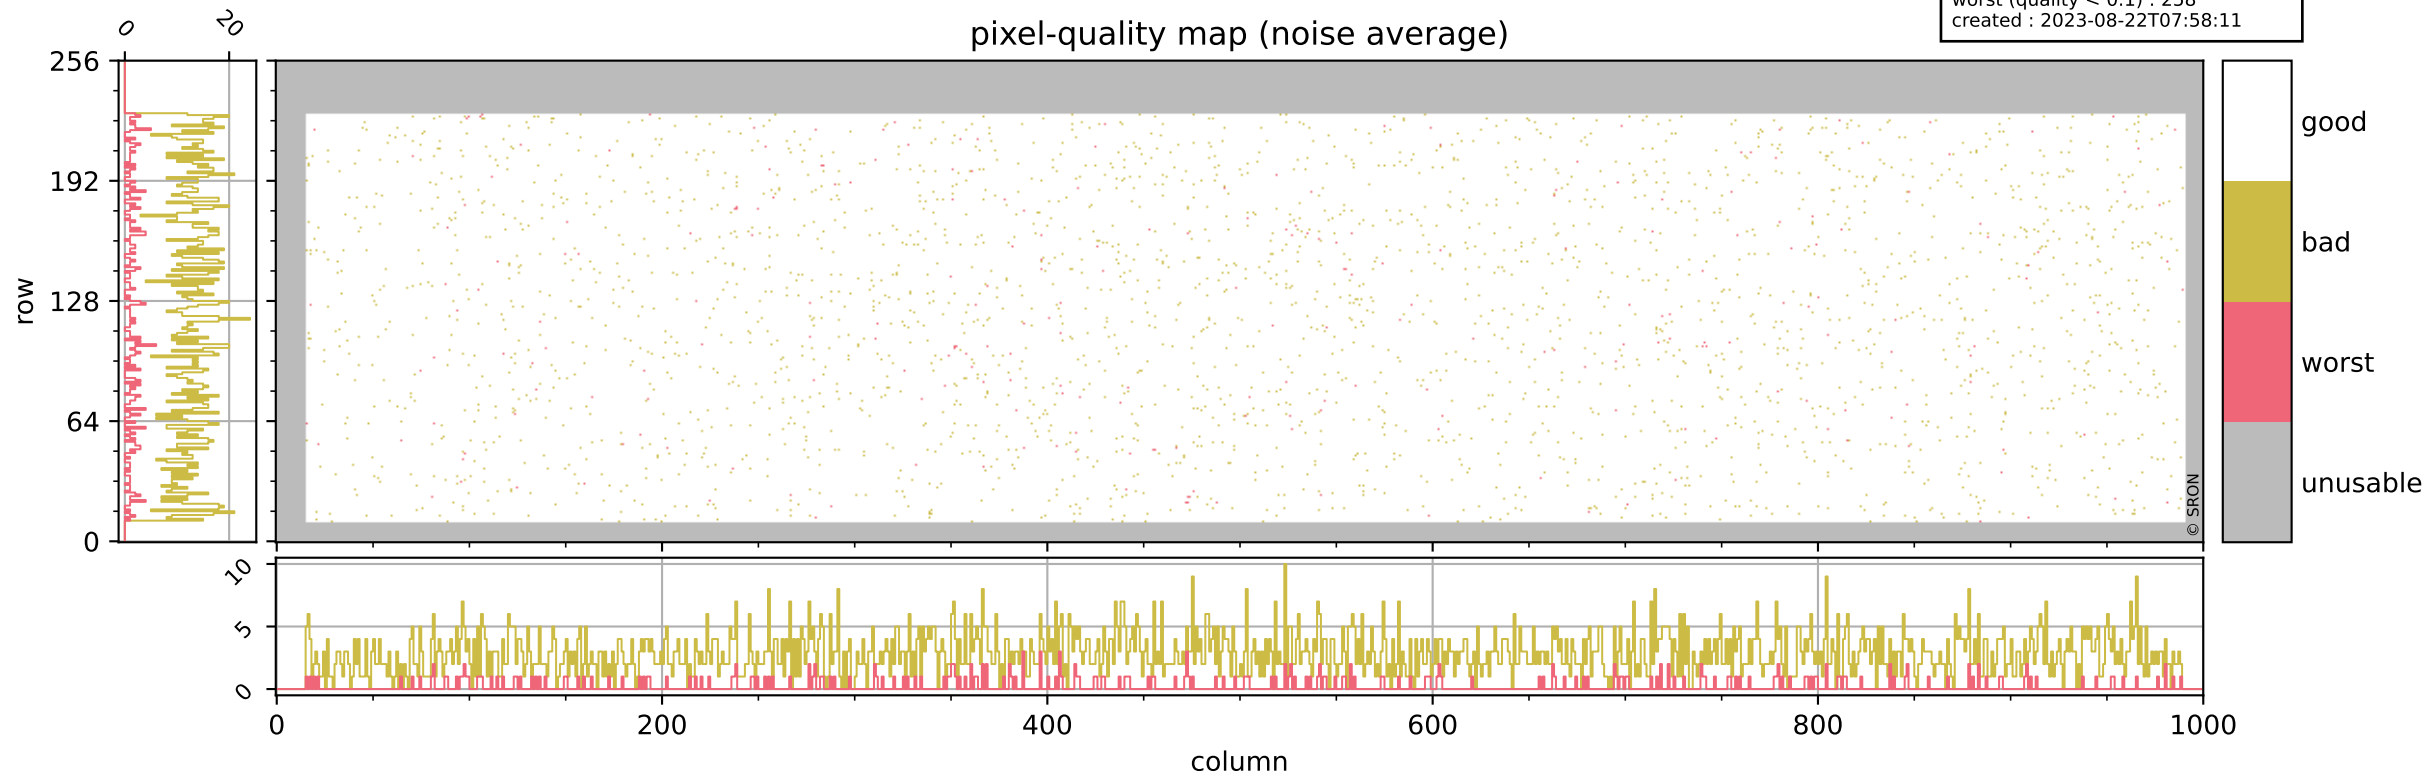

Tropomi SWIR pixel quality (official)

orbits : 19 in [9217, 9262]
coverage : 2019-07-25 / 2019-07-28
bad (quality < 0.8) : 289
worst (quality < 0.1) : 114
created : 2023-08-22T07:58:10

pixel-quality map (dark)

Tropomi SWIR pixel quality (official)

orbits : 19 in [9217, 9262]
coverage : 2019-07-25 / 2019-07-28
bad (quality < 0.8) : 2820
worst (quality < 0.1) : 258
created : 2023-08-22T07:58:11

Tropomi SWIR pixel quality (official)

orbits : 19 in [9217, 9262]
coverage : 2019-07-25 / 2019-07-28
to good : 354
good to bad : 1030
to worst : 130
created : 2023-08-22T07:58:11

total quality compared with SWIR pixel-quality CKD

Tropomi SWIR pixel quality (official)

orbits : 19 in [9217, 9262]
coverage : 2019-07-25 / 2019-07-28
created : 2023-08-22T07:58:11

Histograms of pixel-quality

Tropomi SWIR pixel quality (official) ground-tracks of Sentinel-5P

orbits : 19 in [9217, 9262]
coverage : 2019-07-25 / 2019-07-28
created : 2023-08-22T07:58:11