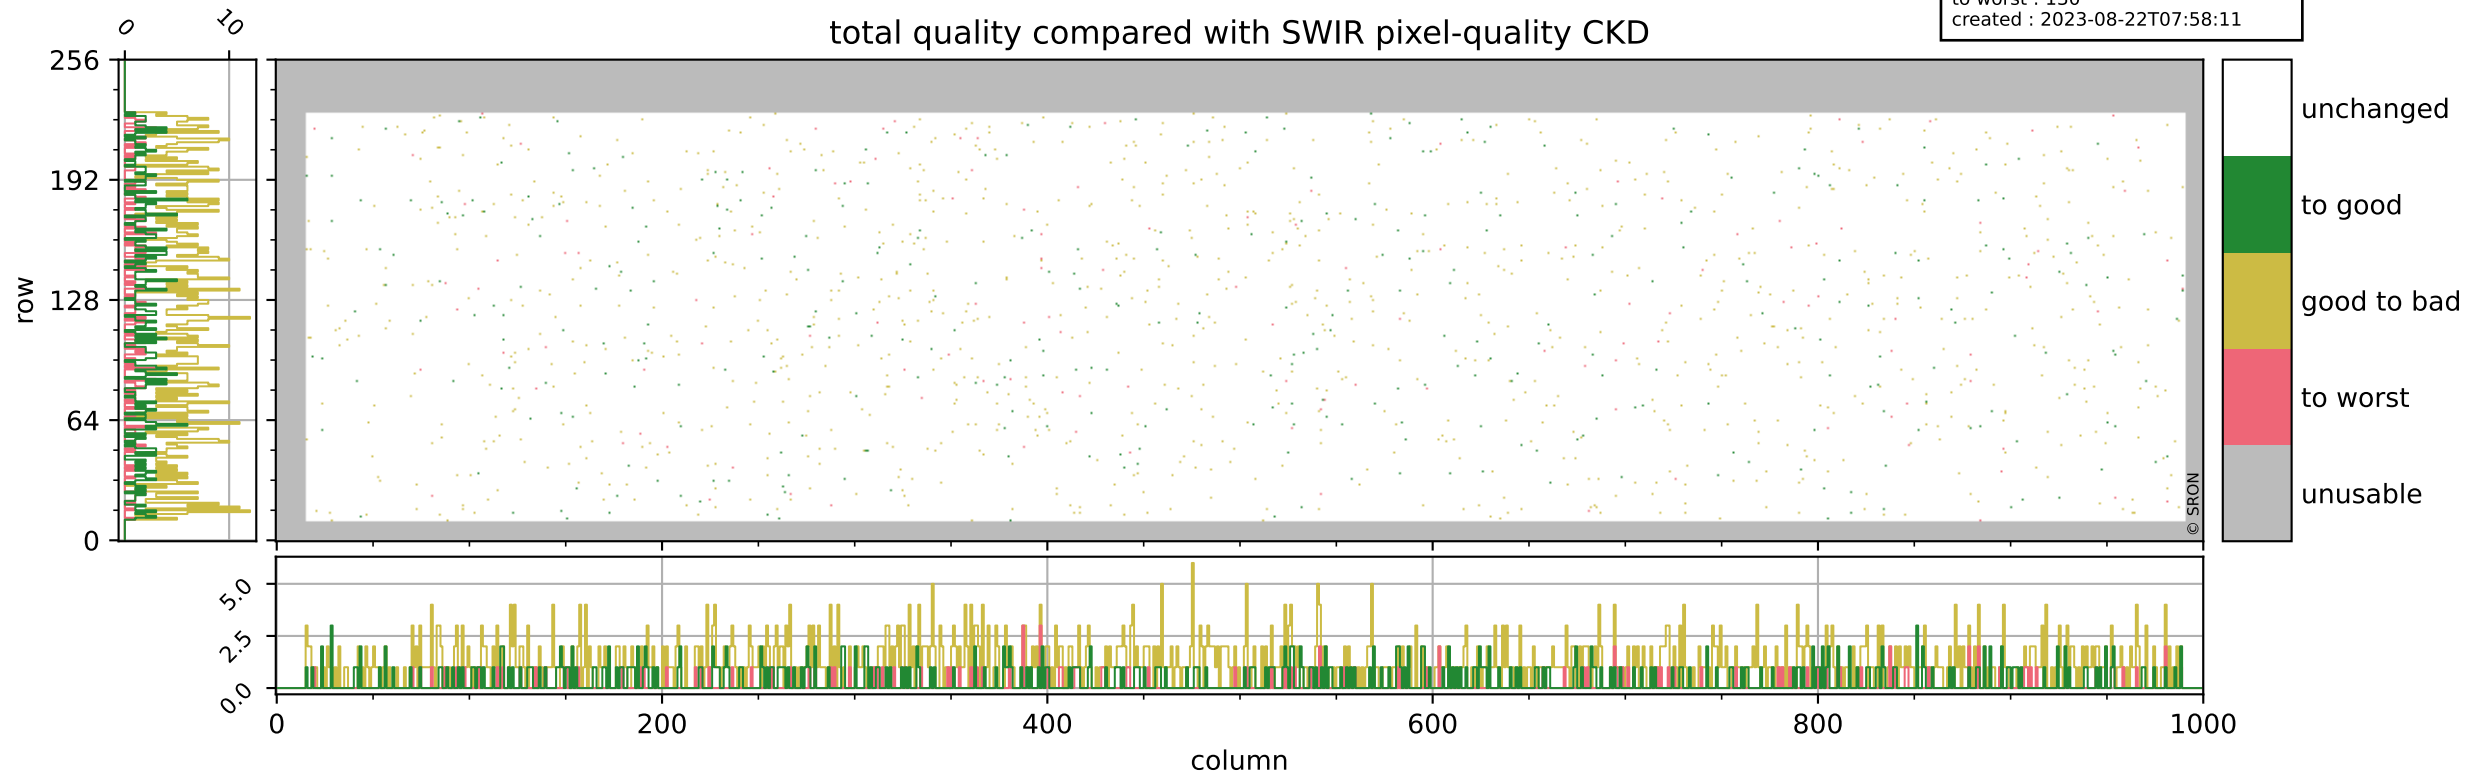

Tropomi SWIR pixel quality (official)

orbits : 19 in [9217, 9262]
coverage : 2019-07-25 / 2019-07-28
bad (quality < 0.8) : 289
worst (quality < 0.1) : 114
created : 2023-08-22T07:58:10

pixel-quality map (dark)

Tropomi SWIR pixel quality (official)

orbits : 19 in [9217, 9262]
coverage : 2019-07-25 / 2019-07-28
bad (quality < 0.8) : 2820
worst (quality < 0.1) : 258
created : 2023-08-22T07:58:11

Tropomi SWIR pixel quality (official)

orbits : 19 in [9217, 9262]
coverage : 2019-07-25 / 2019-07-28
to good : 354
good to bad : 1030
to worst : 130
created : 2023-08-22T07:58:11

total quality compared with SWIR pixel-quality CKD

Tropomi SWIR pixel quality (official)

orbits : 19 in [9217, 9262]
coverage : 2019-07-25 / 2019-07-28
created : 2023-08-22T07:58:11

Histograms of pixel-quality

Tropomi SWIR pixel quality (official) ground-tracks of Sentinel-5P

orbits : 19 in [9217, 9262]
coverage : 2019-07-25 / 2019-07-28
created : 2023-08-22T07:58:11