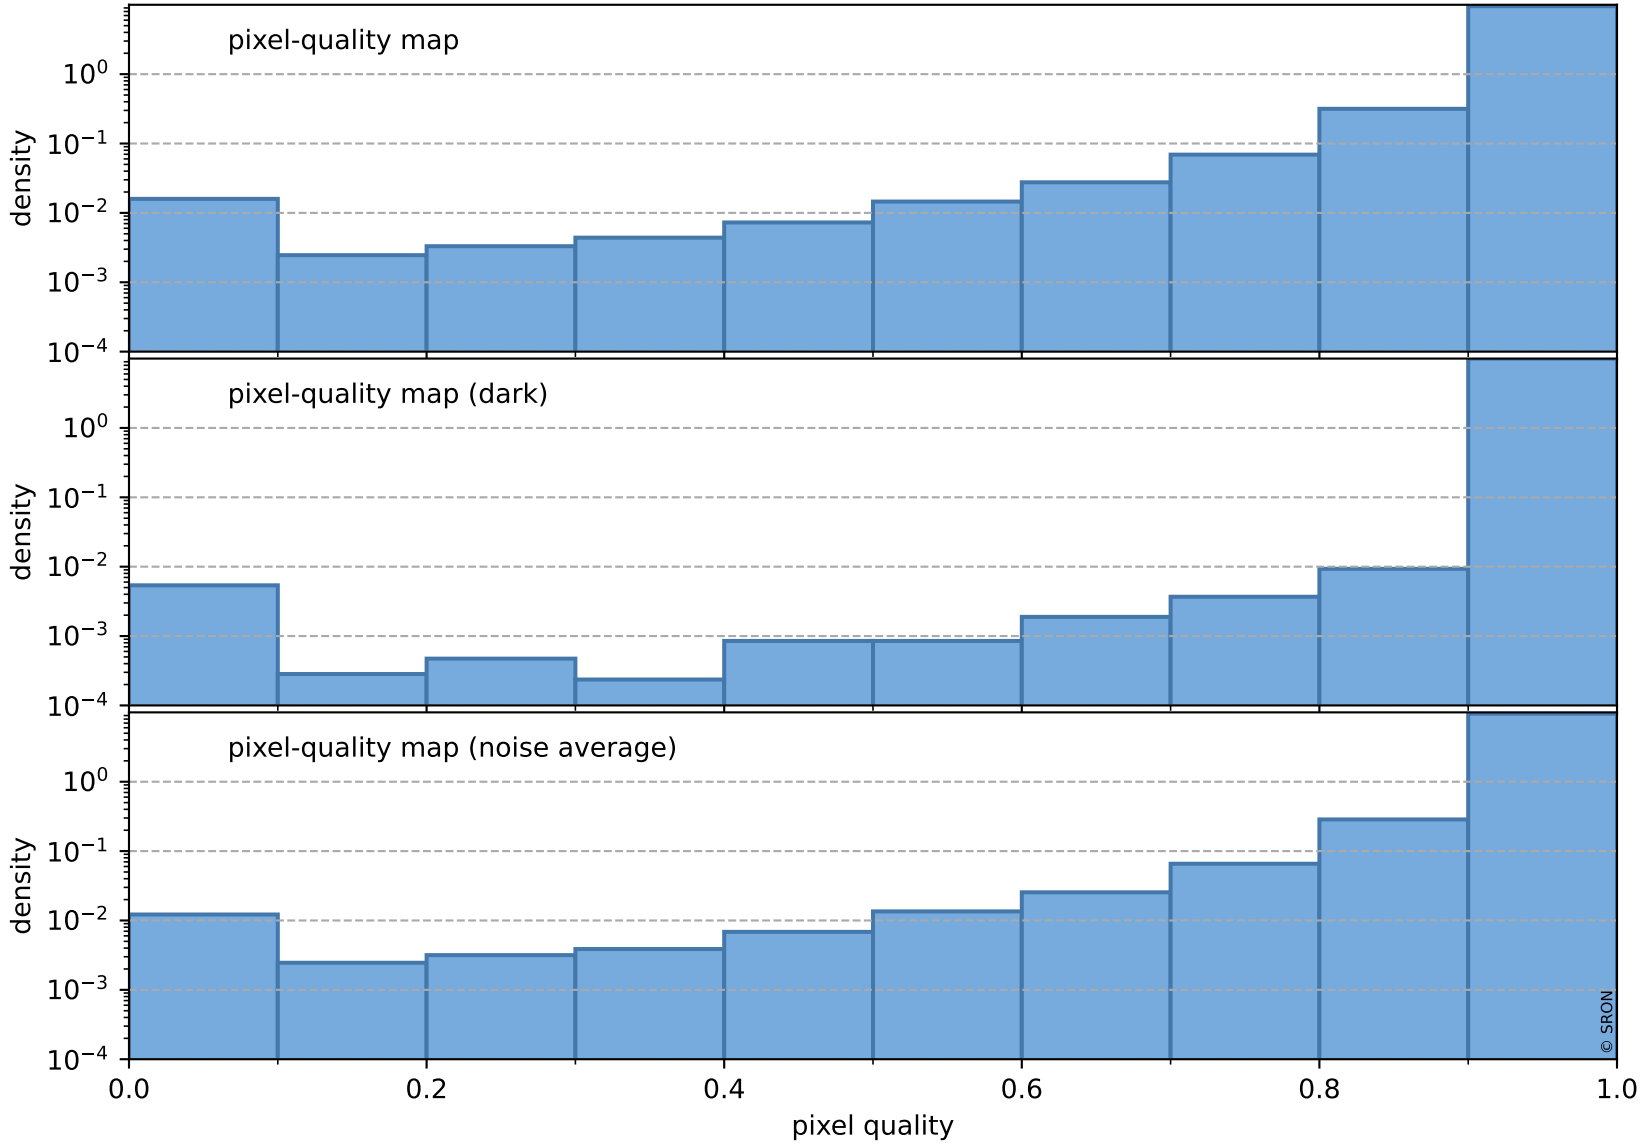

Tropomi SWIR pixel quality (official)

orbits : 19 in [9217, 9262]
coverage : 2019-07-25 / 2019-07-28
bad (quality < 0.8) : 2820
worst (quality < 0.1) : 258
created : 2023-08-22T07:58:11

Tropomi SWIR pixel quality (official)

orbits : 19 in [9217, 9262]
coverage : 2019-07-25 / 2019-07-28
to good : 354
good to bad : 1030
to worst : 130
created : 2023-08-22T07:58:11

total quality compared with SWIR pixel-quality CKD

Tropomi SWIR pixel quality (official)

orbits : 19 in [9217, 9262]
coverage : 2019-07-25 / 2019-07-28
created : 2023-08-22T07:58:11

Histograms of pixel-quality

Tropomi SWIR pixel quality (official) ground-tracks of Sentinel-5P

orbits : 19 in [9217, 9262]
coverage : 2019-07-25 / 2019-07-28
created : 2023-08-22T07:58:11

Tropomi SWIR pixel quality (official)

orbits : [2827, 9262]
coverage : 2018-04-30 / 2019-07-28
created : 2023-08-22T07:58:12

trend of pixel quality & temperatures