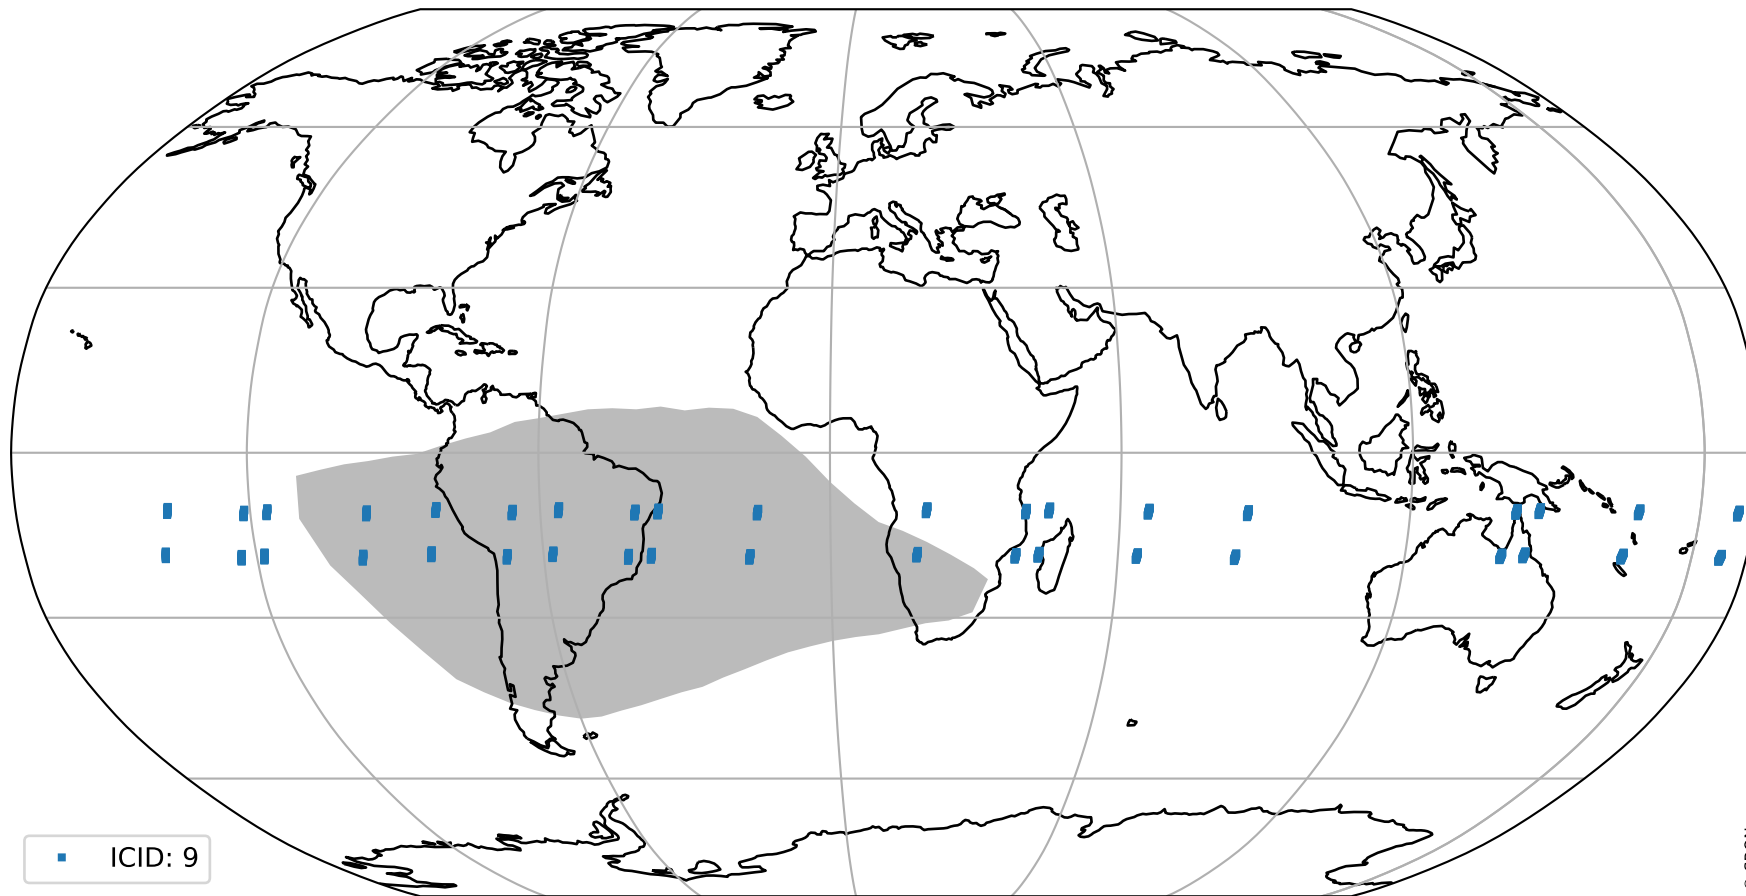

Tropomi SWIR pixel quality (official)

orbits : 19 in [9217, 9262]
coverage : 2019-07-25 / 2019-07-28
bad (quality < 0.8) : 2820
worst (quality < 0.1) : 258
created : 2023-08-22T07:58:11

Tropomi SWIR pixel quality (official)

orbits : 19 in [9217, 9262]
coverage : 2019-07-25 / 2019-07-28
to good : 354
good to bad : 1030
to worst : 130
created : 2023-08-22T07:58:11

total quality compared with SWIR pixel-quality CKD

Tropomi SWIR pixel quality (official)

orbits : 19 in [9217, 9262]
coverage : 2019-07-25 / 2019-07-28
created : 2023-08-22T07:58:11

Histograms of pixel-quality

Tropomi SWIR pixel quality (official) ground-tracks of Sentinel-5P

orbits : 19 in [9217, 9262]
coverage : 2019-07-25 / 2019-07-28
created : 2023-08-22T07:58:11

Tropomi SWIR pixel quality (official)

orbits : [2827, 9262]
coverage : 2018-04-30 / 2019-07-28
created : 2023-08-22T07:58:12

trend of pixel quality & temperatures