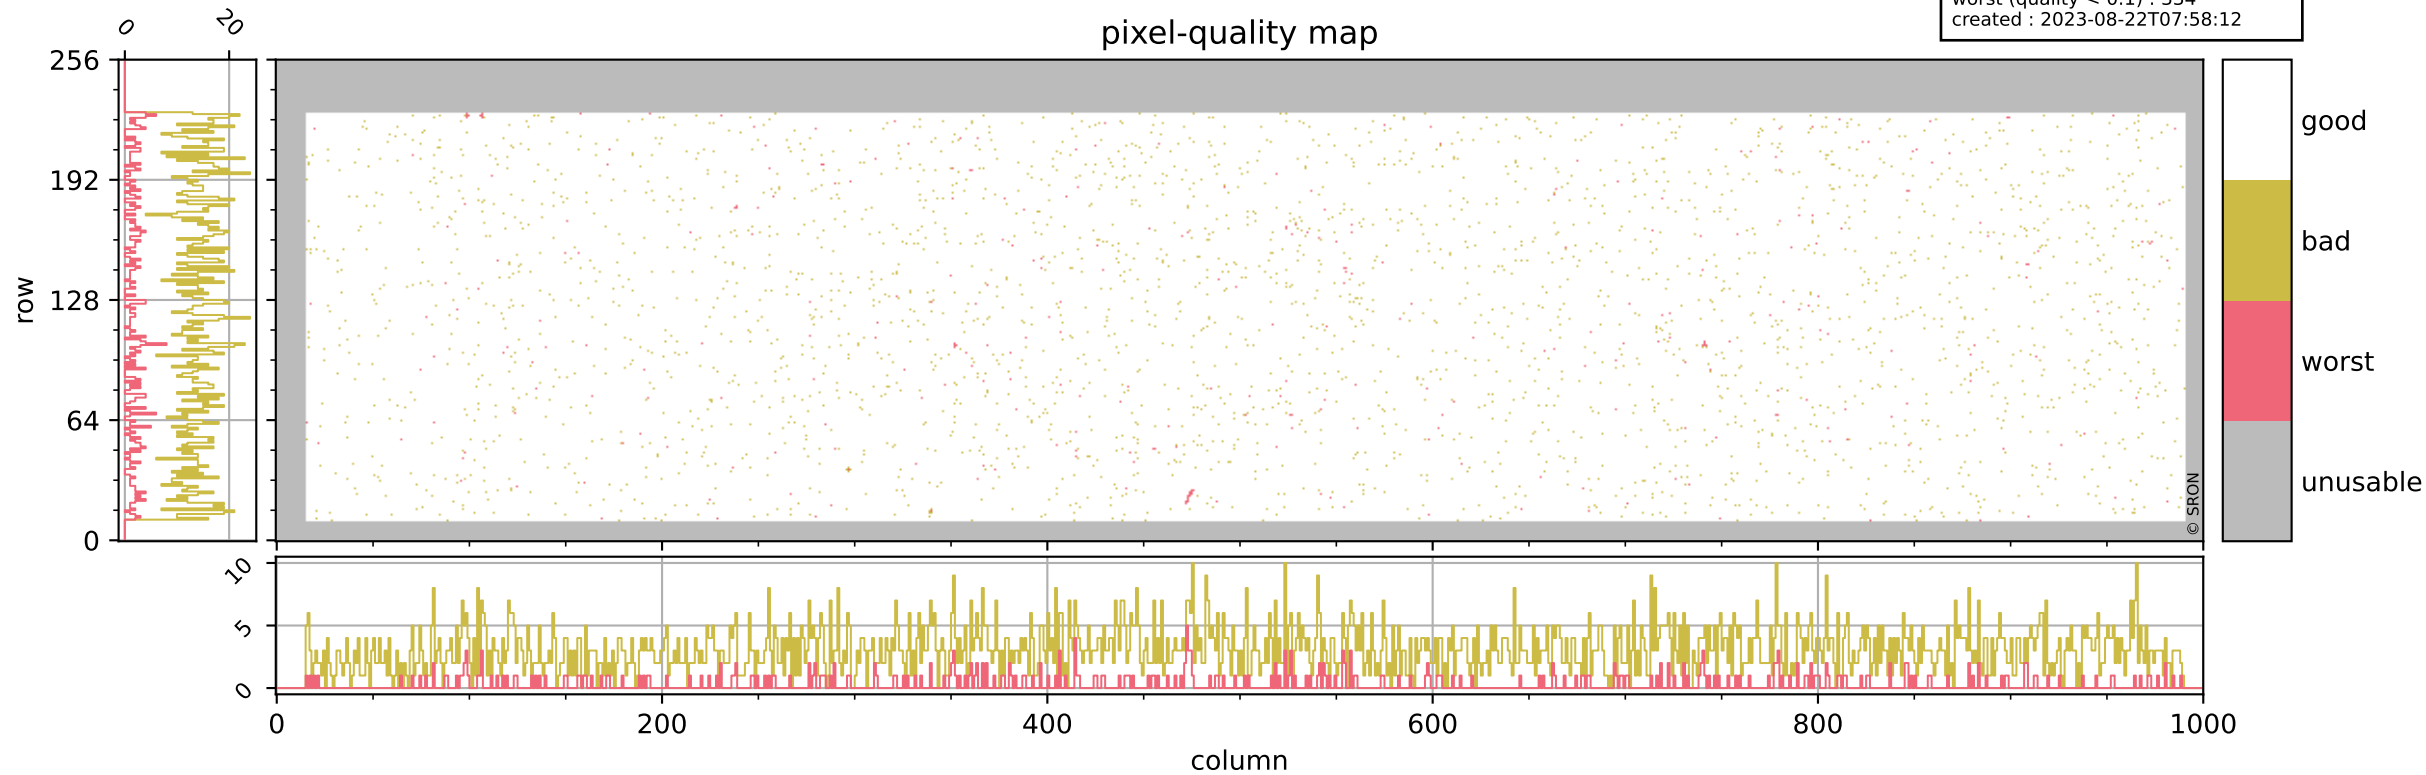

Tropomi SWIR pixel quality (official)

orbits : 20 in [9232, 9277]
coverage : 2019-07-26 / 2019-07-29
bad (quality < 0.8) : 3052
worst (quality < 0.1) : 334
created : 2023-08-22T07:58:12

pixel-quality map

Tropomi SWIR pixel quality (official)

orbits : 20 in [9232, 9277]
coverage : 2019-07-26 / 2019-07-29
bad (quality < 0.8) : 292
worst (quality < 0.1) : 114
created : 2023-08-22T07:58:13

Tropomi SWIR pixel quality (official)

orbits : 20 in [9232, 9277]
coverage : 2019-07-26 / 2019-07-29
bad (quality < 0.8) : 2811
worst (quality < 0.1) : 256
created : 2023-08-22T07:58:13

Tropomi SWIR pixel quality (official)

orbits : 20 in [9232, 9277]
coverage : 2019-07-26 / 2019-07-29
to good : 356
good to bad : 1025
to worst : 126
created : 2023-08-22T07:58:13

Tropomi SWIR pixel quality (official) ground-tracks of Sentinel-5P

orbits : 20 in [9232, 9277]
coverage : 2019-07-26 / 2019-07-29
created : 2023-08-22T07:58:14

Tropomi SWIR pixel quality (official)

orbits : [2827, 9277]
coverage : 2018-04-30 / 2019-07-29
created : 2023-08-22T07:58:14