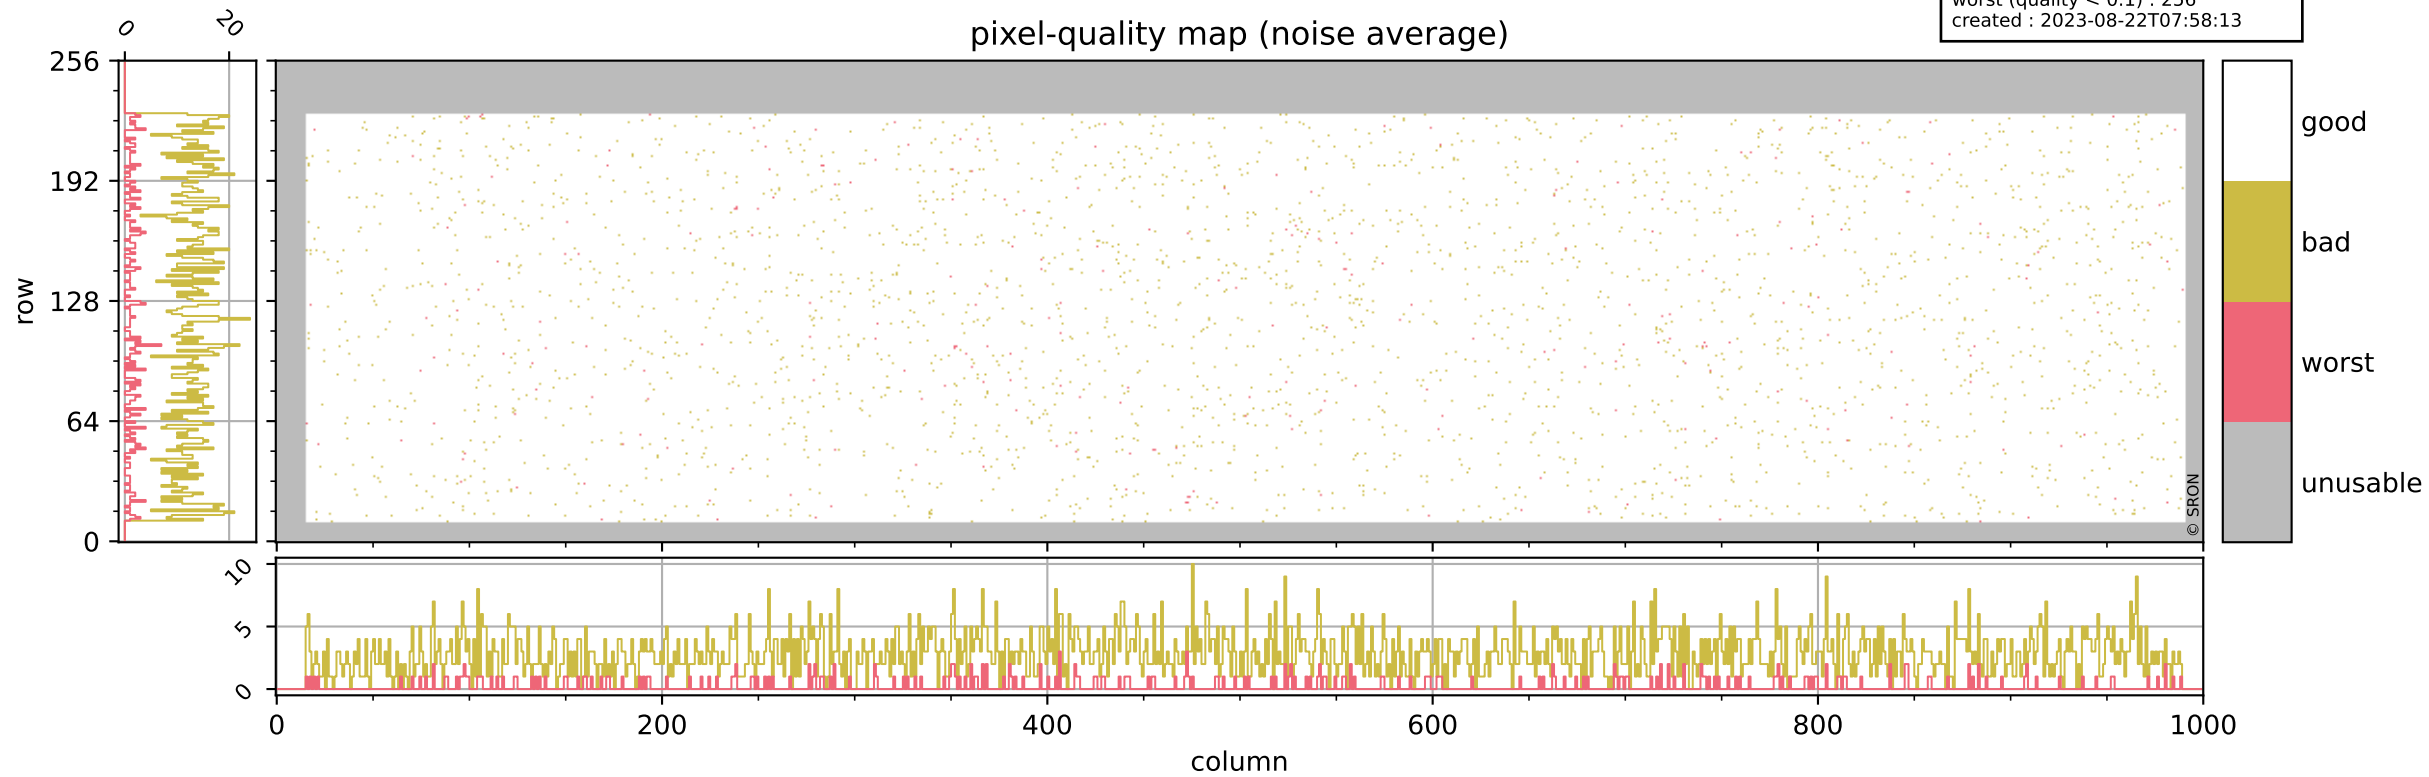

Tropomi SWIR pixel quality (official)

orbits : 20 in [9232, 9277]
coverage : 2019-07-26 / 2019-07-29
bad (quality < 0.8) : 3052
worst (quality < 0.1) : 334
created : 2023-08-22T07:58:12

pixel-quality map

Tropomi SWIR pixel quality (official)

orbits : 20 in [9232, 9277]
coverage : 2019-07-26 / 2019-07-29
bad (quality < 0.8) : 292
worst (quality < 0.1) : 114
created : 2023-08-22T07:58:13

Tropomi SWIR pixel quality (official)

orbits : 20 in [9232, 9277]
coverage : 2019-07-26 / 2019-07-29
bad (quality < 0.8) : 2811
worst (quality < 0.1) : 256
created : 2023-08-22T07:58:13

Tropomi SWIR pixel quality (official)

orbits : 20 in [9232, 9277]
coverage : 2019-07-26 / 2019-07-29
to good : 356
good to bad : 1025
to worst : 126
created : 2023-08-22T07:58:13

Tropomi SWIR pixel quality (official) ground-tracks of Sentinel-5P

orbits : 20 in [9232, 9277]
coverage : 2019-07-26 / 2019-07-29
created : 2023-08-22T07:58:14

Tropomi SWIR pixel quality (official)

orbits : [2827, 9277]
coverage : 2018-04-30 / 2019-07-29
created : 2023-08-22T07:58:14