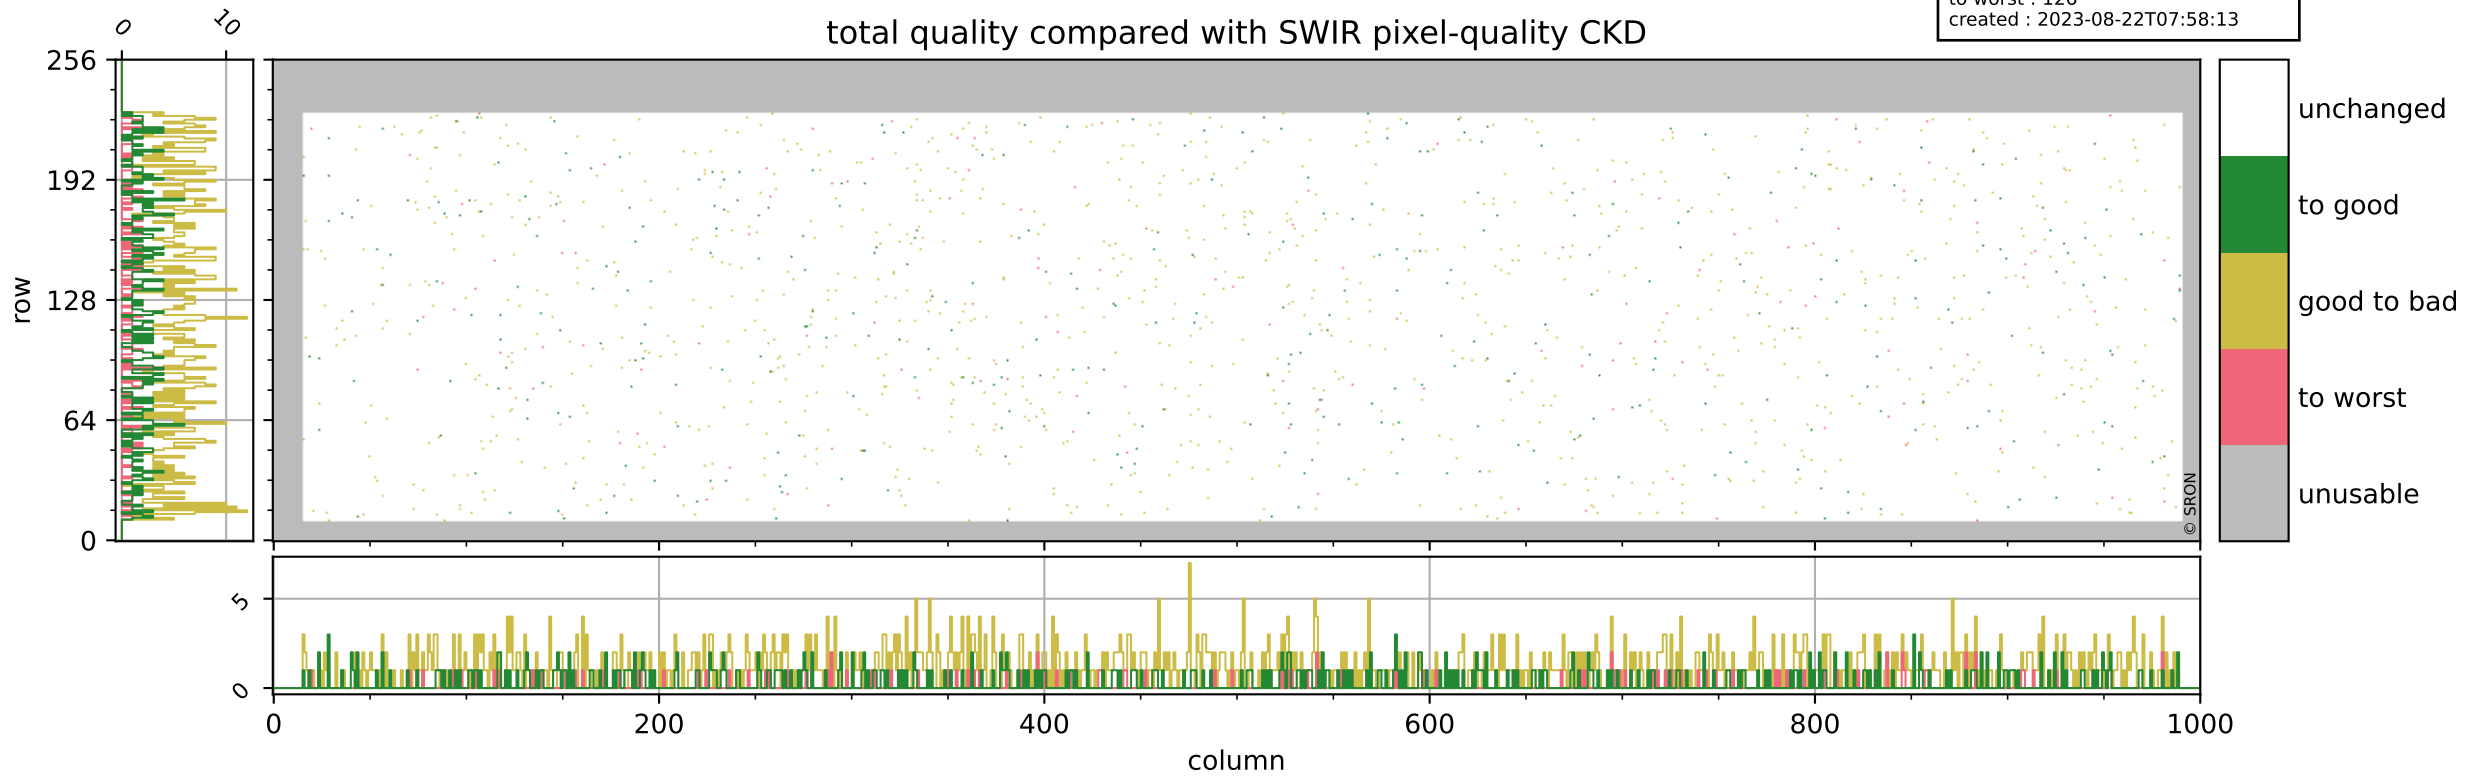

Tropomi SWIR pixel quality (official)

orbits : 20 in [9232, 9277]
coverage : 2019-07-26 / 2019-07-29
bad (quality < 0.8) : 292
worst (quality < 0.1) : 114
created : 2023-08-22T07:58:13

Tropomi SWIR pixel quality (official)

orbits : 20 in [9232, 9277]
coverage : 2019-07-26 / 2019-07-29
bad (quality < 0.8) : 2811
worst (quality < 0.1) : 256
created : 2023-08-22T07:58:13

Tropomi SWIR pixel quality (official)

orbits : 20 in [9232, 9277]
coverage : 2019-07-26 / 2019-07-29
to good : 356
good to bad : 1025
to worst : 126
created : 2023-08-22T07:58:13

total quality compared with SWIR pixel-quality CKD

Tropomi SWIR pixel quality (official)

orbits : 20 in [9232, 9277]
coverage : 2019-07-26 / 2019-07-29
created : 2023-08-22T07:58:13

Histograms of pixel-quality

Tropomi SWIR pixel quality (official) ground-tracks of Sentinel-5P

orbits : 20 in [9232, 9277]
coverage : 2019-07-26 / 2019-07-29
created : 2023-08-22T07:58:14

Tropomi SWIR pixel quality (official)

orbits : [2827, 9277]
coverage : 2018-04-30 / 2019-07-29
created : 2023-08-22T07:58:14