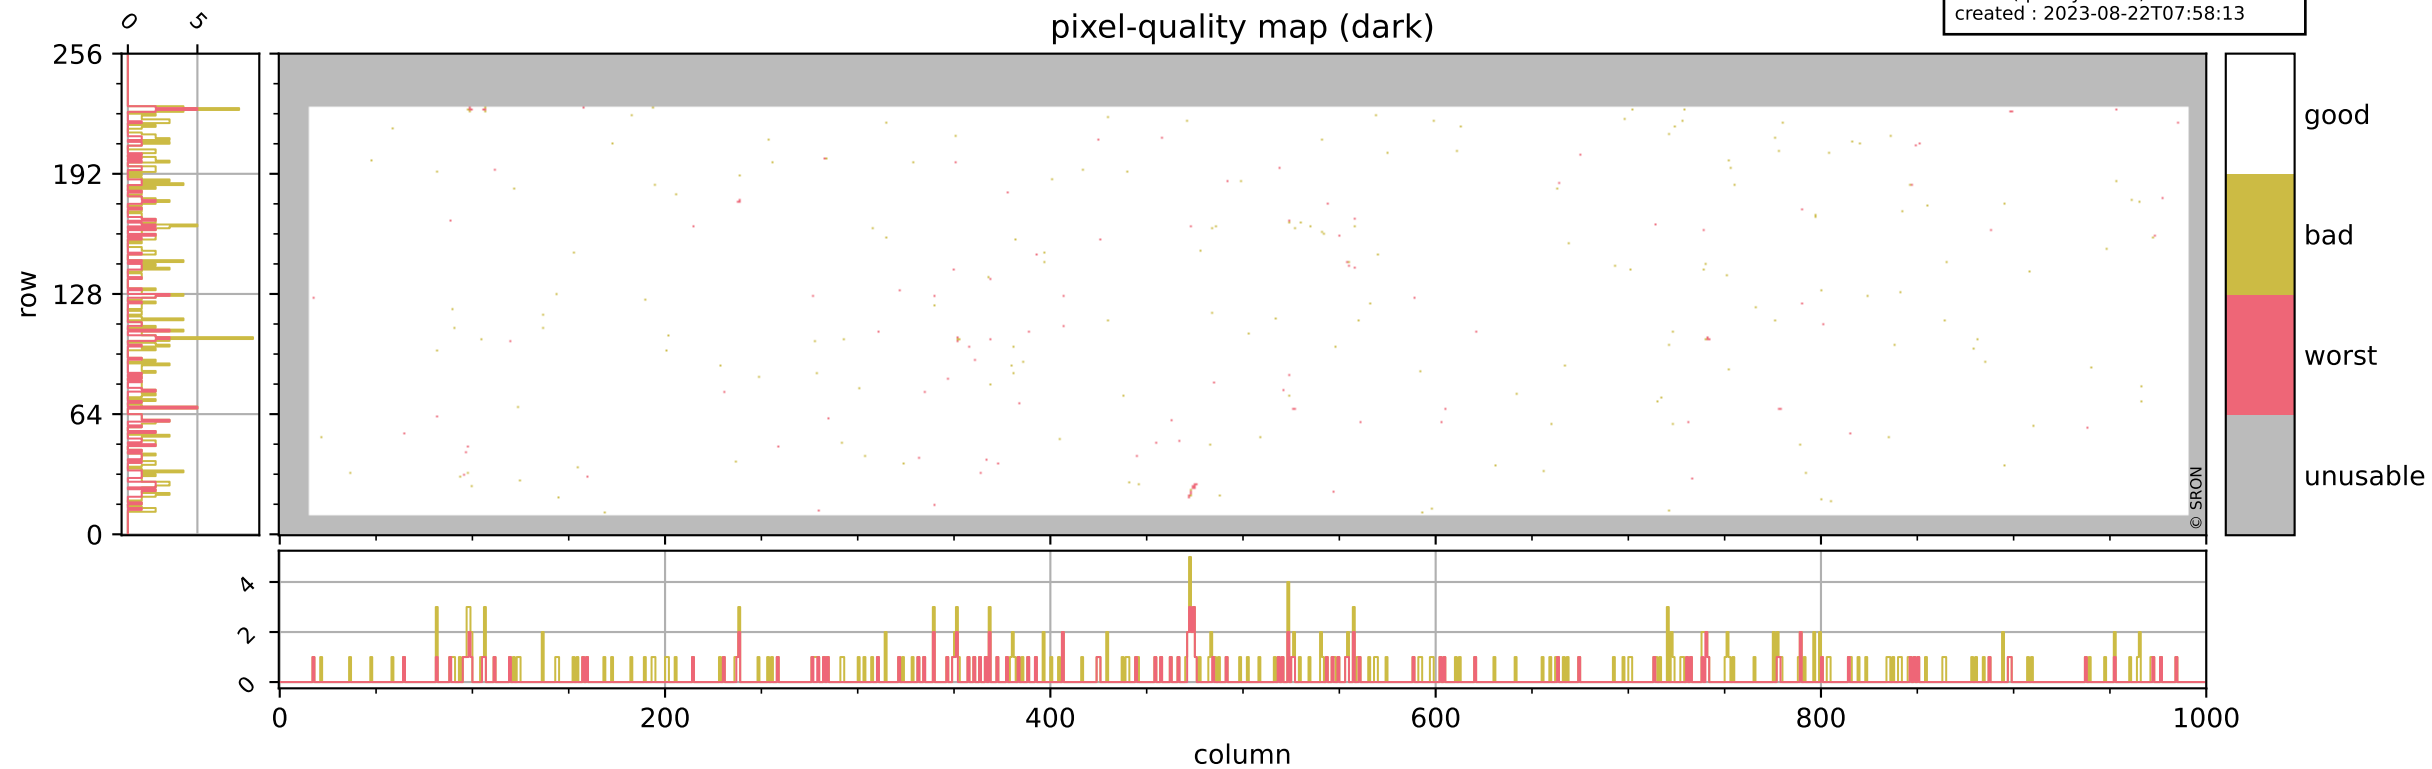

Tropomi SWIR pixel quality (official)

orbits : 20 in [9232, 9277]
coverage : 2019-07-26 / 2019-07-29
bad (quality < 0.8) : 3052
worst (quality < 0.1) : 334
created : 2023-08-22T07:58:12

pixel-quality map

Tropomi SWIR pixel quality (official)

orbits : 20 in [9232, 9277]
coverage : 2019-07-26 / 2019-07-29
bad (quality < 0.8) : 292
worst (quality < 0.1) : 114
created : 2023-08-22T07:58:13

Tropomi SWIR pixel quality (official)

orbits : 20 in [9232, 9277]
coverage : 2019-07-26 / 2019-07-29
bad (quality < 0.8) : 2811
worst (quality < 0.1) : 256
created : 2023-08-22T07:58:13

Tropomi SWIR pixel quality (official)

orbits : 20 in [9232, 9277]
coverage : 2019-07-26 / 2019-07-29
to good : 356
good to bad : 1025
to worst : 126
created : 2023-08-22T07:58:13

Tropomi SWIR pixel quality (official) ground-tracks of Sentinel-5P

orbits : 20 in [9232, 9277]
coverage : 2019-07-26 / 2019-07-29
created : 2023-08-22T07:58:14

Tropomi SWIR pixel quality (official)

orbits : [2827, 9277]
coverage : 2018-04-30 / 2019-07-29
created : 2023-08-22T07:58:14