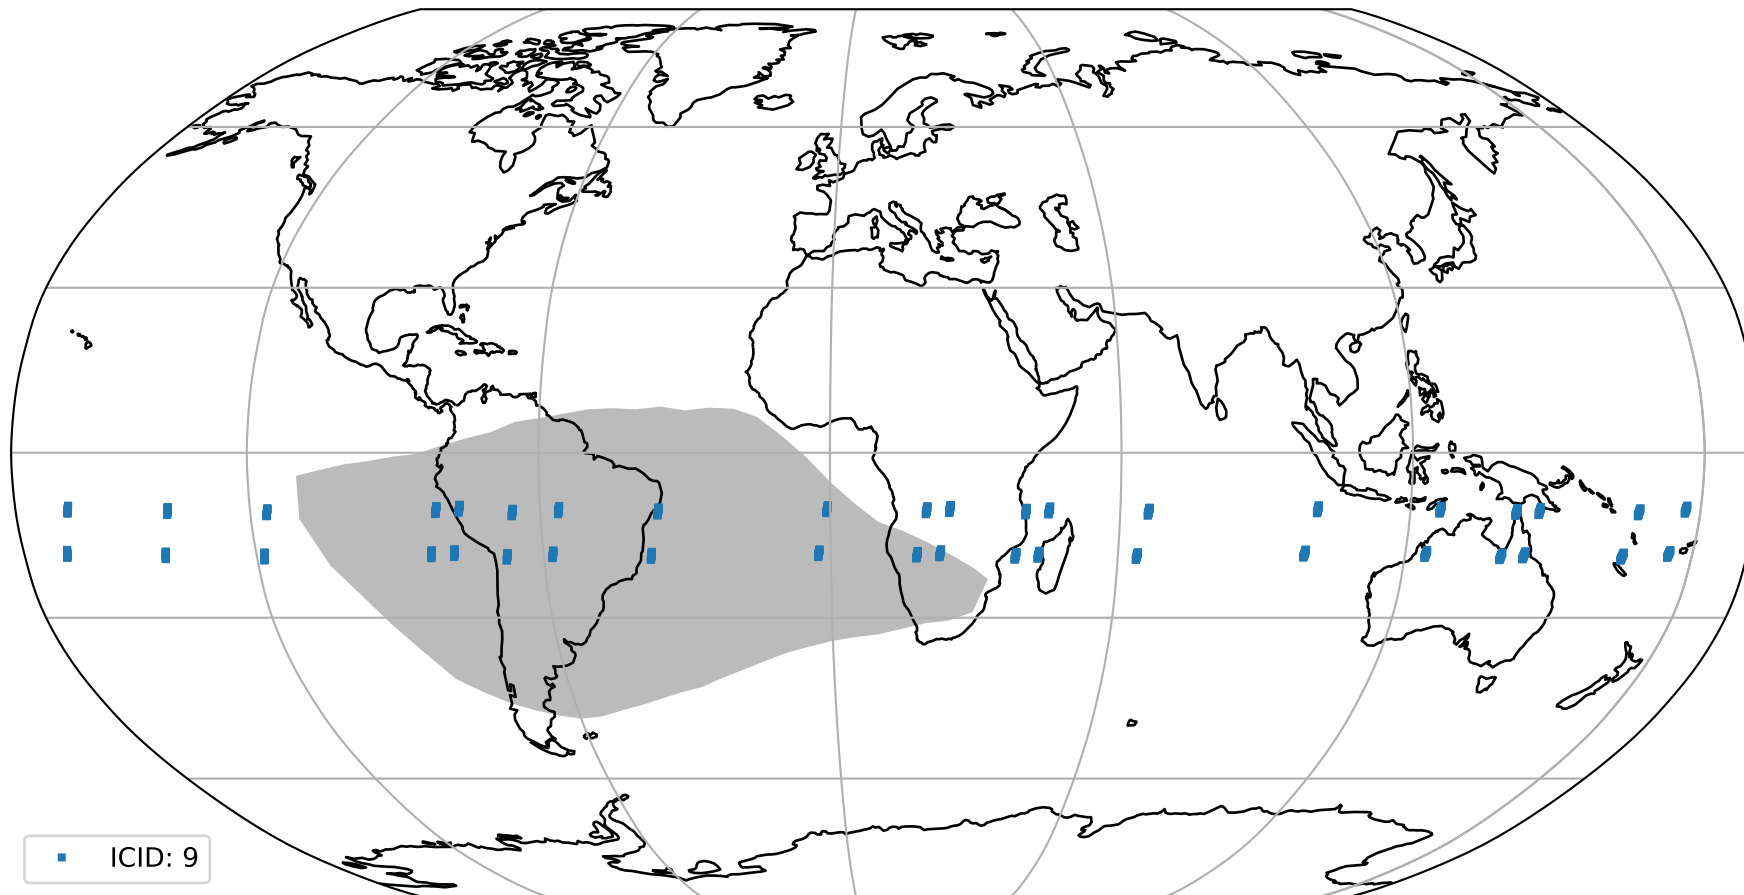

orbits : 20 in [9232, 9277]
coverage : 2019-07-26 / 2019-07-29
bad (quality < 0.8) : 2811
worst (quality < 0.1) : 256
created : 2023-08-22T07:58:13

Tropomi SWIR pixel quality (official)

orbits : 20 in [9232, 9277]
coverage : 2019-07-26 / 2019-07-29
to good : 356
good to bad : 1025
to worst : 126
created : 2023-08-22T07:58:13

total quality compared with SWIR pixel-quality CKD

Tropomi SWIR pixel quality (official)

orbits : 20 in [9232, 9277]
coverage : 2019-07-26 / 2019-07-29
created : 2023-08-22T07:58:13

Histograms of pixel-quality

Tropomi SWIR pixel quality (official) ground-tracks of Sentinel-5P

orbits : 20 in [9232, 9277]
coverage : 2019-07-26 / 2019-07-29
created : 2023-08-22T07:58:14

Tropomi SWIR pixel quality (official)

orbits : [2827, 9277]
coverage : 2018-04-30 / 2019-07-29
created : 2023-08-22T07:58:14