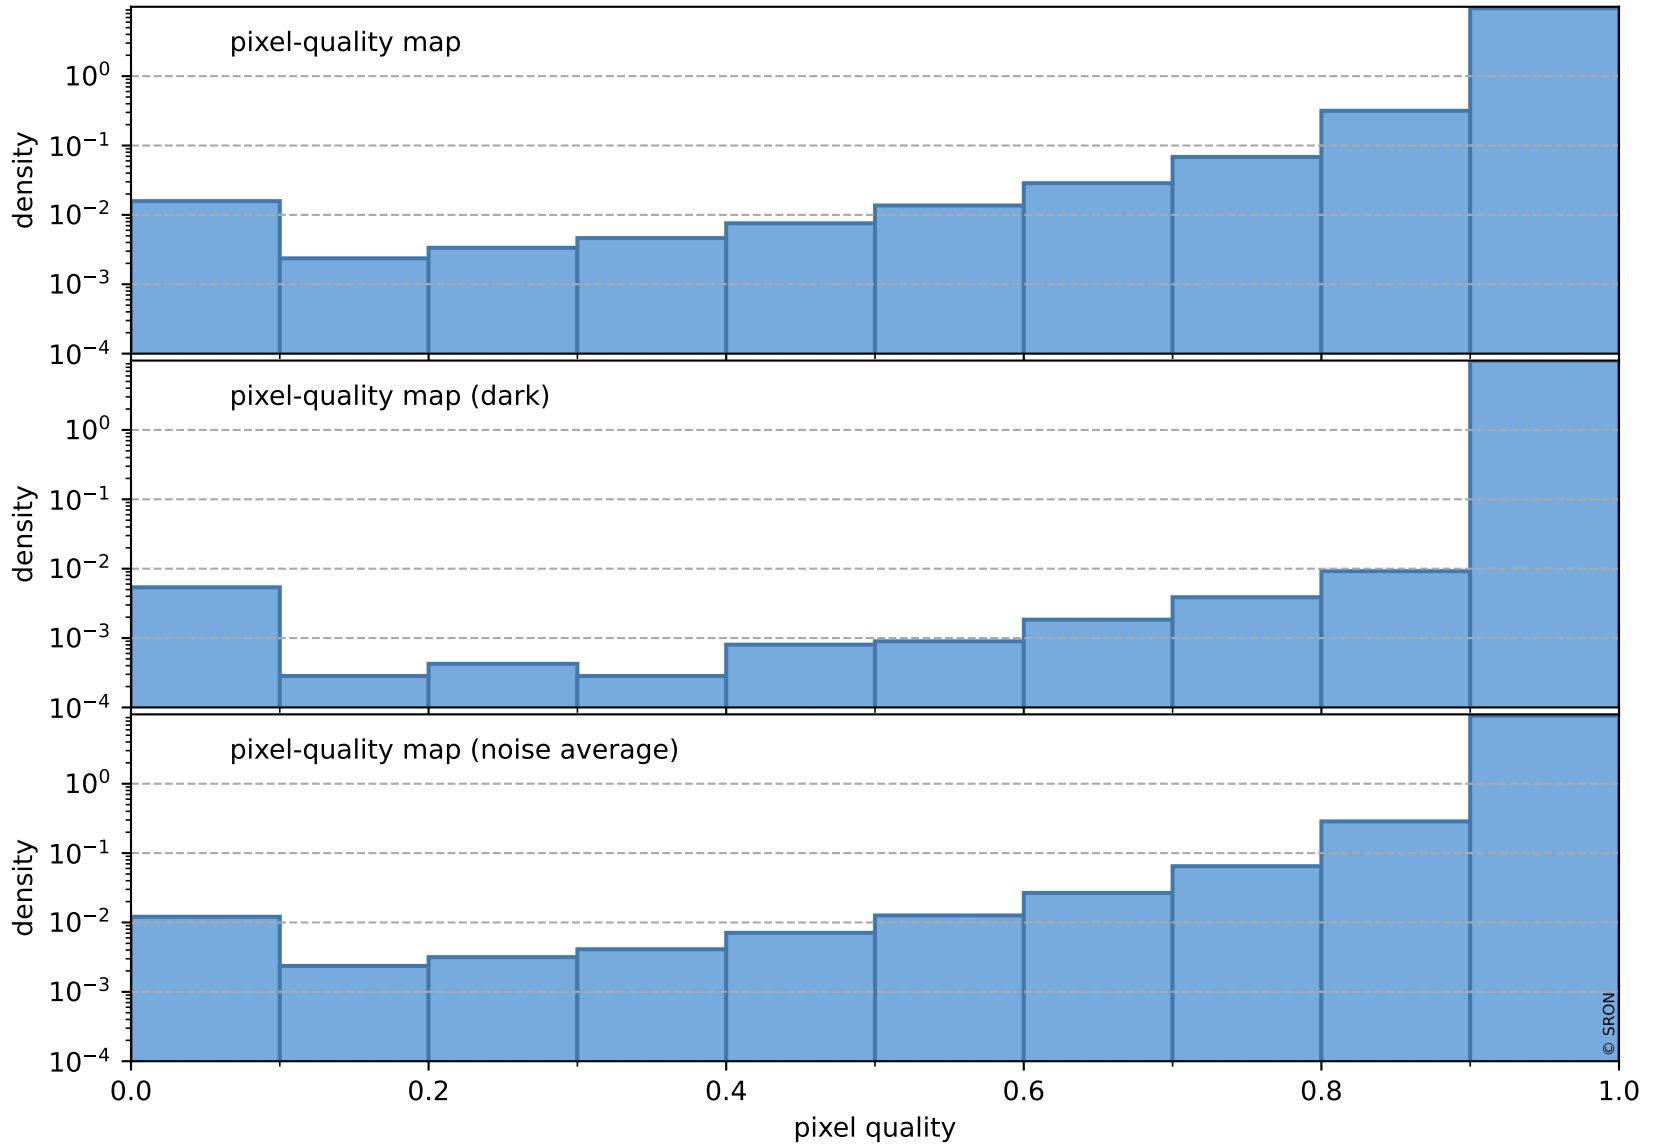

Tropomi SWIR pixel quality (official)

orbits : 20 in [9232, 9277]
coverage : 2019-07-26 / 2019-07-29
bad (quality < 0.8) : 292
worst (quality < 0.1) : 114
created : 2023-08-22T07:58:13

Tropomi SWIR pixel quality (official)

orbits : 20 in [9232, 9277]
coverage : 2019-07-26 / 2019-07-29
bad (quality < 0.8) : 2811
worst (quality < 0.1) : 256
created : 2023-08-22T07:58:13

Tropomi SWIR pixel quality (official)

orbits : 20 in [9232, 9277]
coverage : 2019-07-26 / 2019-07-29
to good : 356
good to bad : 1025
to worst : 126
created : 2023-08-22T07:58:13

total quality compared with SWIR pixel-quality CKD

Tropomi SWIR pixel quality (official)

orbits : 20 in [9232, 9277]
coverage : 2019-07-26 / 2019-07-29
created : 2023-08-22T07:58:13

Histograms of pixel-quality

Tropomi SWIR pixel quality (official) ground-tracks of Sentinel-5P

orbits : 20 in [9232, 9277]
coverage : 2019-07-26 / 2019-07-29
created : 2023-08-22T07:58:14

Tropomi SWIR pixel quality (official)

orbits : [2827, 9277]
coverage : 2018-04-30 / 2019-07-29
created : 2023-08-22T07:58:14