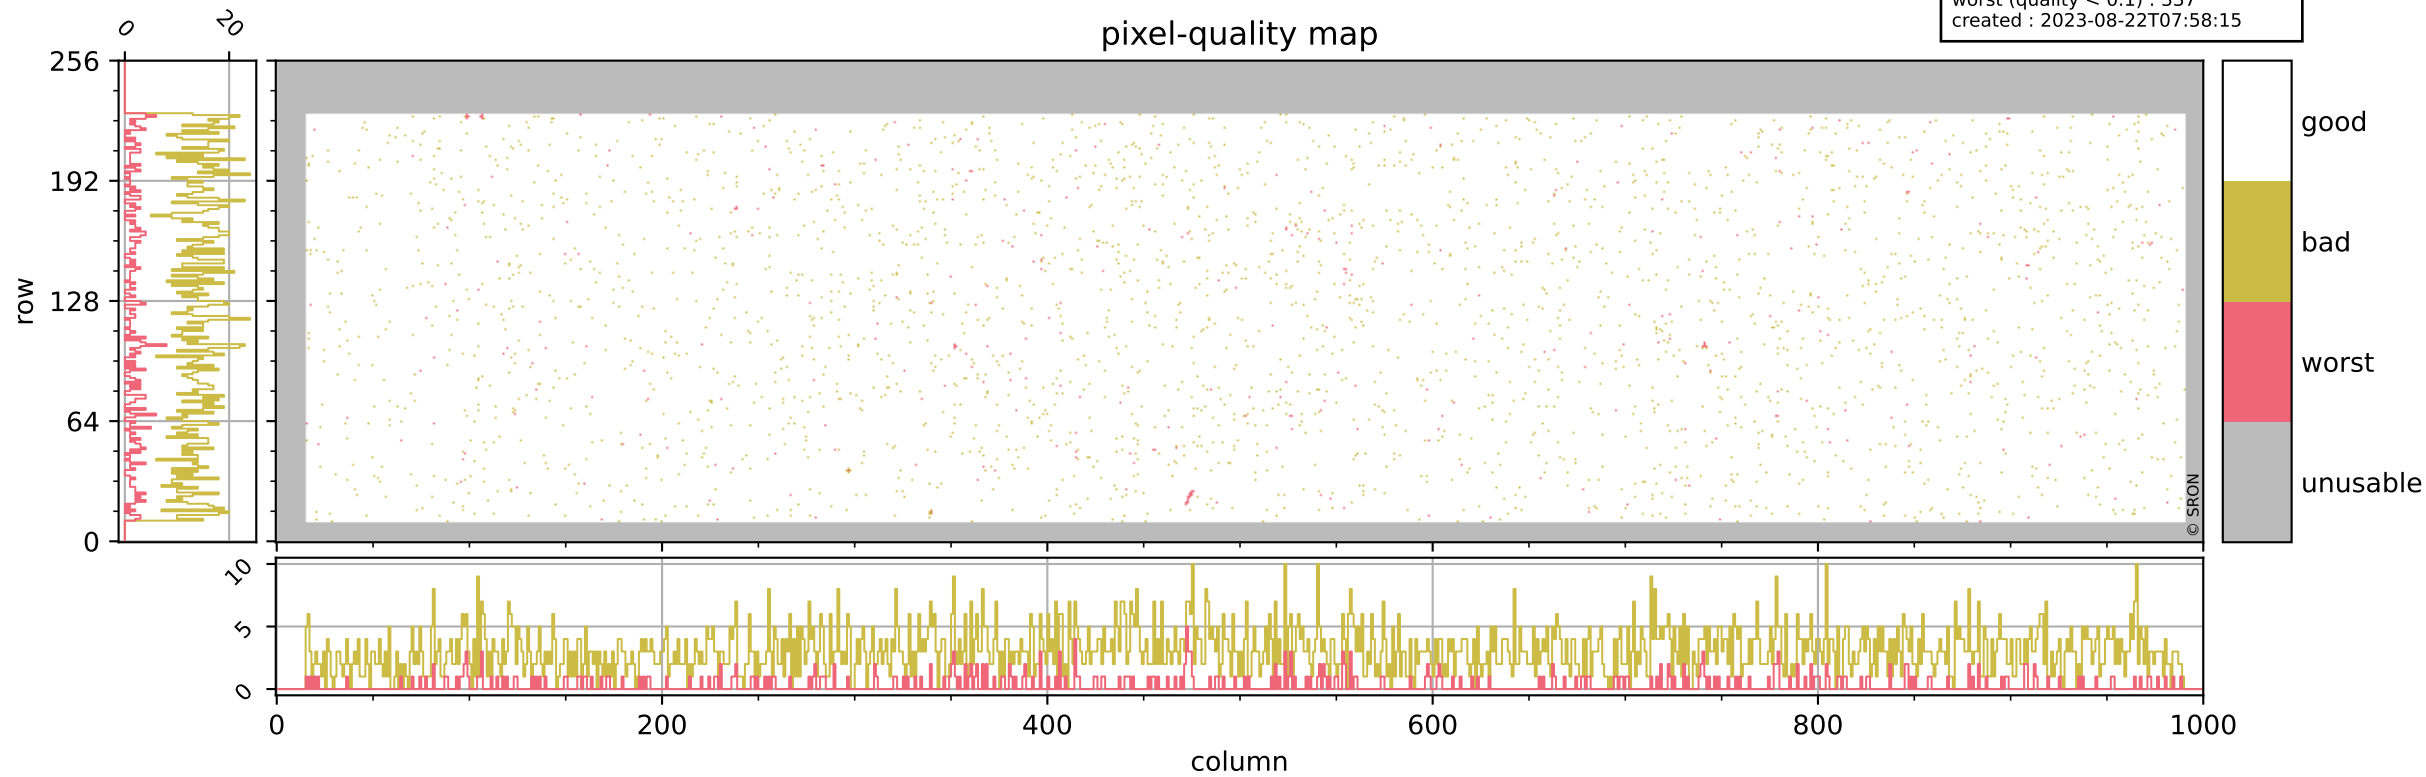

Tropomi SWIR pixel quality (official)

orbits : 19 in [9247, 9292]
coverage : 2019-07-27 / 2019-07-30
bad (quality < 0.8) : 3055
worst (quality < 0.1) : 337
created : 2023-08-22T07:58:15

pixel-quality map

Tropomi SWIR pixel quality (official)

orbits : 19 in [9247, 9292]
coverage : 2019-07-27 / 2019-07-30
bad (quality < 0.8) : 291
worst (quality < 0.1) : 115
created : 2023-08-22T07:58:15

Tropomi SWIR pixel quality (official)

orbits : 19 in [9247, 9292]
coverage : 2019-07-27 / 2019-07-30
bad (quality < 0.8) : 2817
worst (quality < 0.1) : 258
created : 2023-08-22T07:58:15

pixel-quality map (noise average)

Tropomi SWIR pixel quality (official)

orbits : 19 in [9247, 9292]
coverage : 2019-07-27 / 2019-07-30
created : 2023-08-22T07:58:16

Histograms of pixel-quality

Tropomi SWIR pixel quality (official) ground-tracks of Sentinel-5P

orbits : 19 in [9247, 9292]
coverage : 2019-07-27 / 2019-07-30
created : 2023-08-22T07:58:16