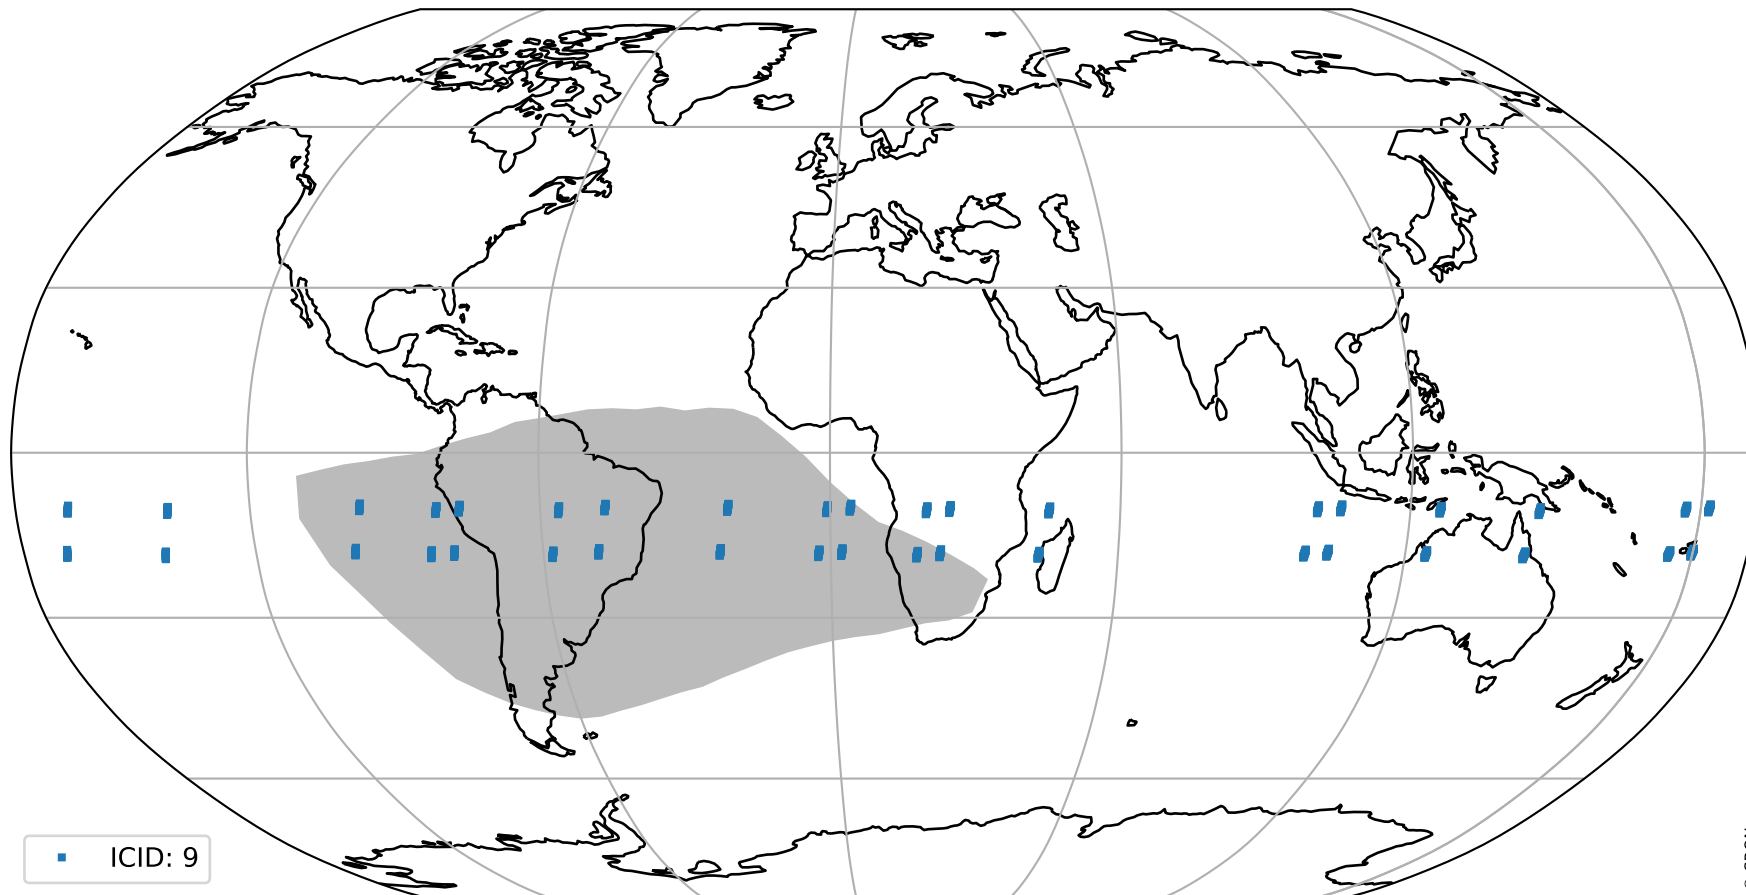

orbits : 19 in [9247, 9292]
coverage : 2019-07-27 / 2019-07-30
bad (quality < 0.8) : 2817
worst (quality < 0.1) : 258
created : 2023-08-22T07:58:15

pixel-quality map (noise average)

Tropomi SWIR pixel quality (official)

orbits : 19 in [9247, 9292]
coverage : 2019-07-27 / 2019-07-30
to good : 357
good to bad : 1028
to worst : 128
created : 2023-08-22T07:58:15

total quality compared with SWIR pixel-quality CKD

Tropomi SWIR pixel quality (official)

orbits : 19 in [9247, 9292]
coverage : 2019-07-27 / 2019-07-30
created : 2023-08-22T07:58:16

Histograms of pixel-quality

Tropomi SWIR pixel quality (official) ground-tracks of Sentinel-5P

orbits : 19 in [9247, 9292]
coverage : 2019-07-27 / 2019-07-30
created : 2023-08-22T07:58:16

Tropomi SWIR pixel quality (official)

orbits : [2827, 9292]
coverage : 2018-04-30 / 2019-07-30
created : 2023-08-22T07:58:16

trend of pixel quality & temperatures