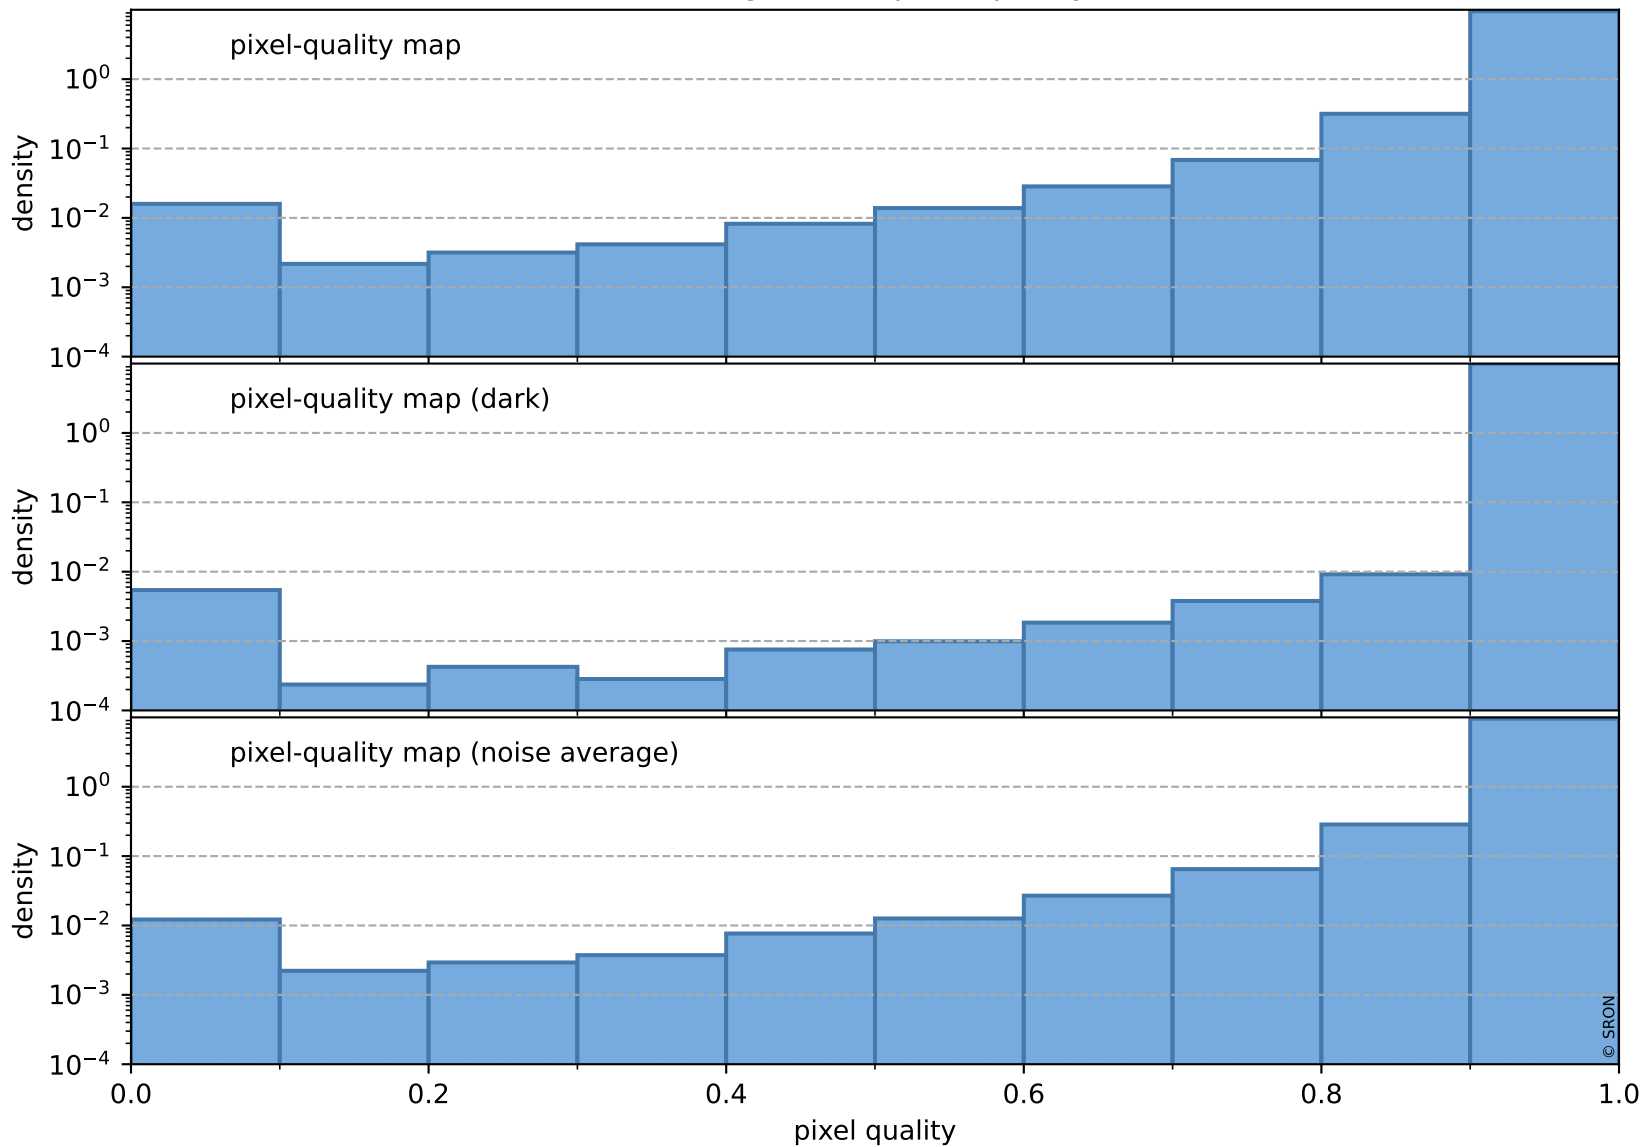

orbits : 19 in [9247, 9292]
coverage : 2019-07-27 / 2019-07-30
bad (quality < 0.8) : 2817
worst (quality < 0.1) : 258
created : 2023-08-22T07:58:15

pixel-quality map (noise average)

Tropomi SWIR pixel quality (official)

orbits : 19 in [9247, 9292]
coverage : 2019-07-27 / 2019-07-30
to good : 357
good to bad : 1028
to worst : 128
created : 2023-08-22T07:58:15

total quality compared with SWIR pixel-quality CKD

Tropomi SWIR pixel quality (official)

orbits : 19 in [9247, 9292]
coverage : 2019-07-27 / 2019-07-30
created : 2023-08-22T07:58:16

Histograms of pixel-quality

Tropomi SWIR pixel quality (official) ground-tracks of Sentinel-5P

orbits : 19 in [9247, 9292]
coverage : 2019-07-27 / 2019-07-30
created : 2023-08-22T07:58:16

Tropomi SWIR pixel quality (official)

orbits : [2827, 9292]
coverage : 2018-04-30 / 2019-07-30
created : 2023-08-22T07:58:16

trend of pixel quality & temperatures