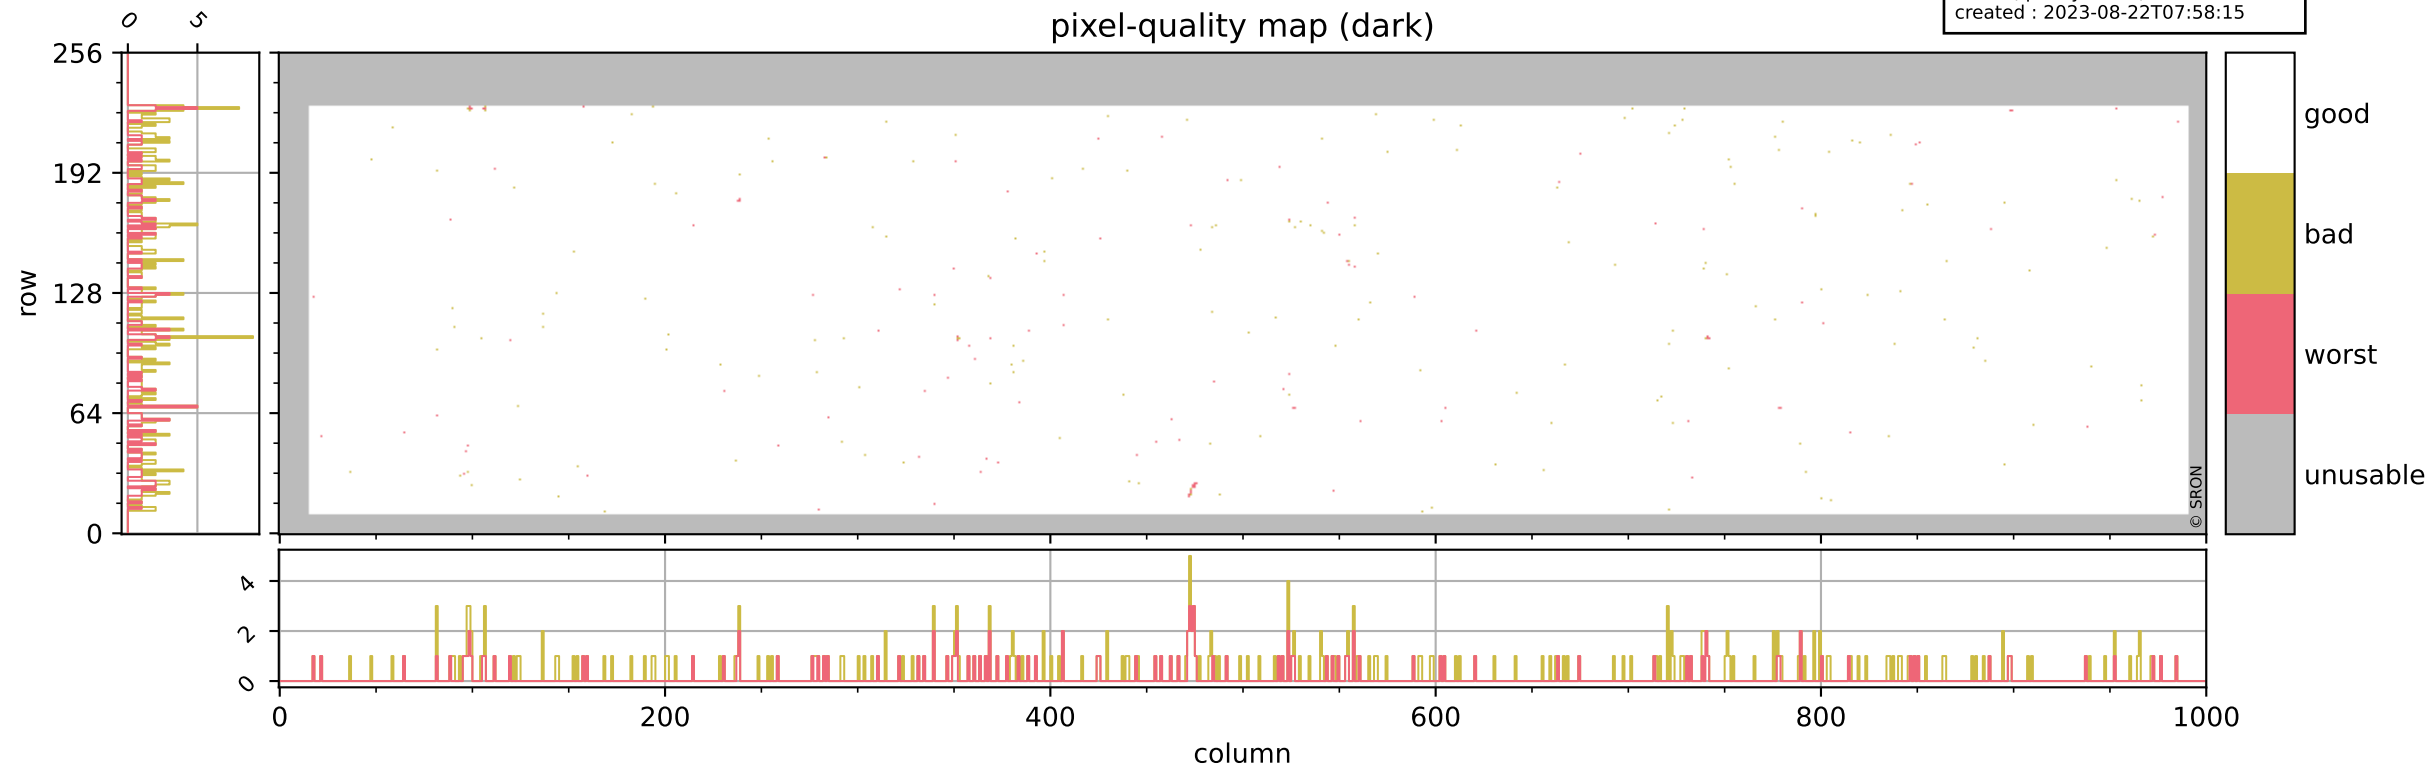

Tropomi SWIR pixel quality (official)

orbits : 19 in [9247, 9292]
coverage : 2019-07-27 / 2019-07-30
bad (quality < 0.8) : 3055
worst (quality < 0.1) : 337
created : 2023-08-22T07:58:15

pixel-quality map

Tropomi SWIR pixel quality (official)

orbits : 19 in [9247, 9292]
coverage : 2019-07-27 / 2019-07-30
bad (quality < 0.8) : 291
worst (quality < 0.1) : 115
created : 2023-08-22T07:58:15

Tropomi SWIR pixel quality (official)

orbits : 19 in [9247, 9292]
coverage : 2019-07-27 / 2019-07-30
bad (quality < 0.8) : 2817
worst (quality < 0.1) : 258
created : 2023-08-22T07:58:15

pixel-quality map (noise average)

Tropomi SWIR pixel quality (official)

orbits : 19 in [9247, 9292]
coverage : 2019-07-27 / 2019-07-30
created : 2023-08-22T07:58:16

Histograms of pixel-quality

Tropomi SWIR pixel quality (official) ground-tracks of Sentinel-5P

orbits : 19 in [9247, 9292]
coverage : 2019-07-27 / 2019-07-30
created : 2023-08-22T07:58:16