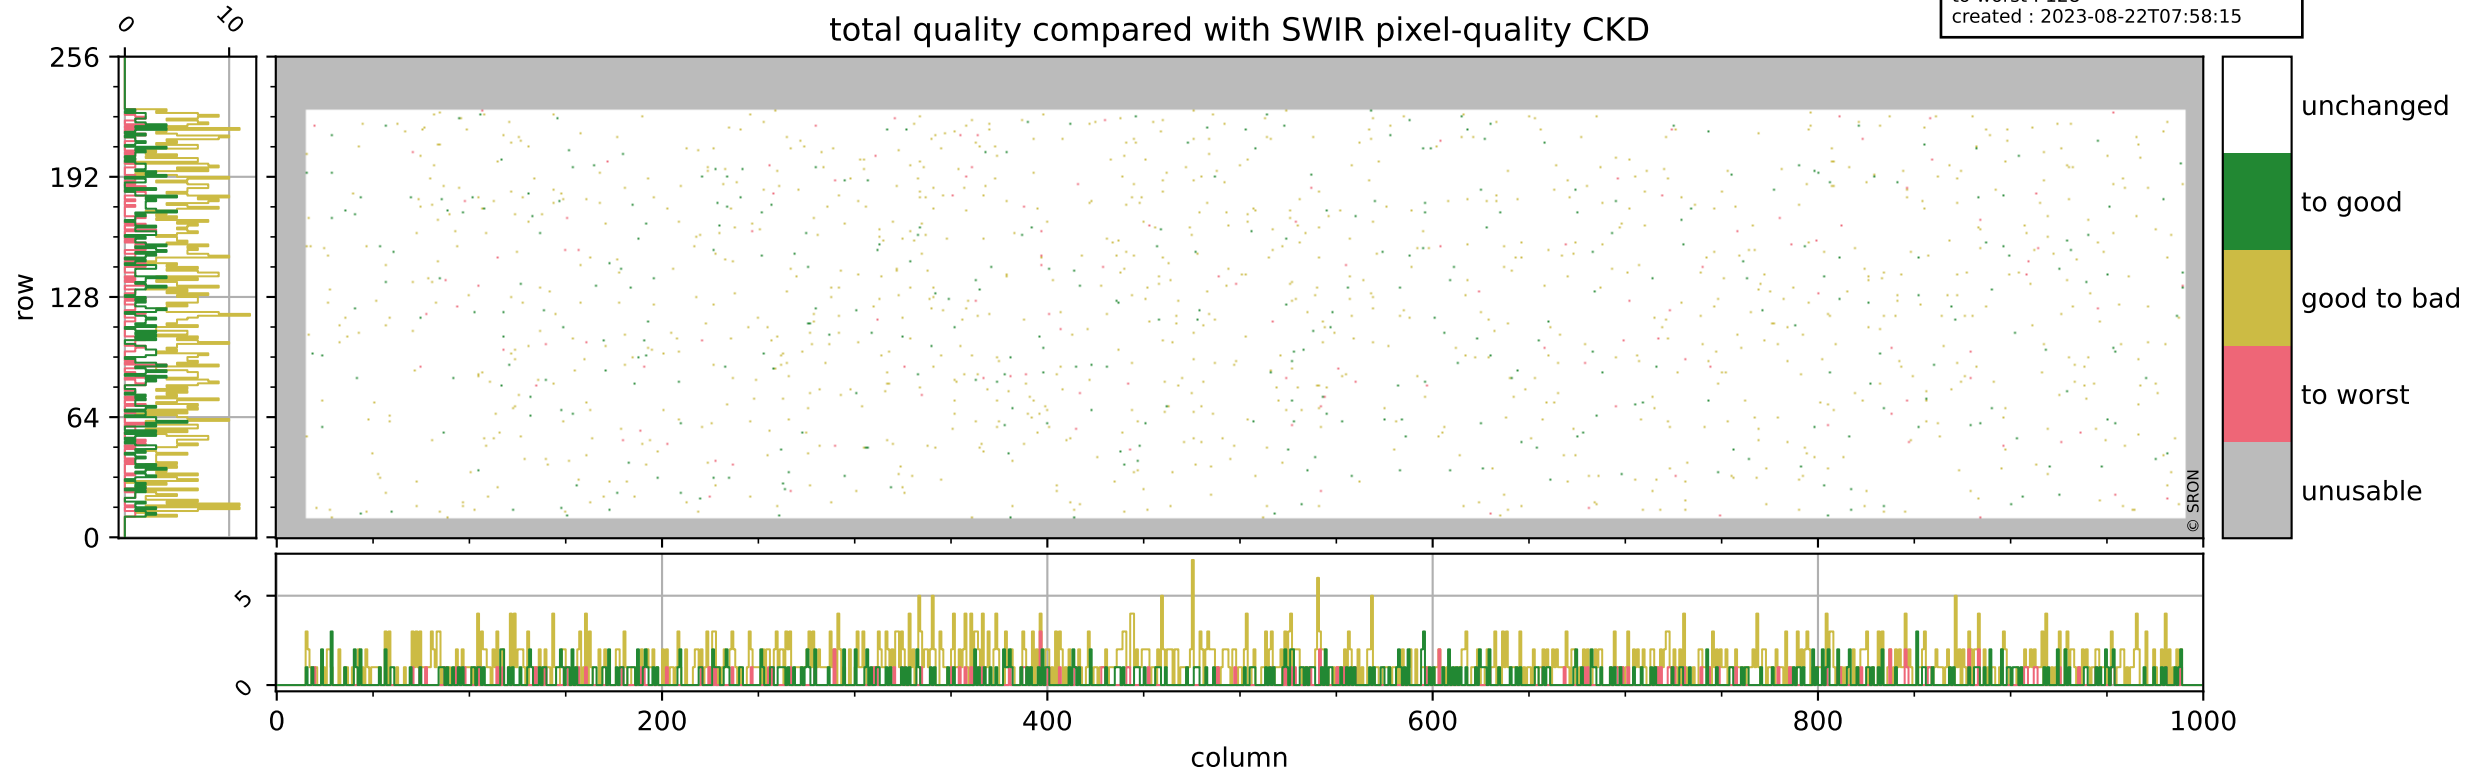

Tropomi SWIR pixel quality (official)

orbits : 19 in [9247, 9292]
coverage : 2019-07-27 / 2019-07-30
bad (quality < 0.8) : 291
worst (quality < 0.1) : 115
created : 2023-08-22T07:58:15

Tropomi SWIR pixel quality (official)

orbits : 19 in [9247, 9292]
coverage : 2019-07-27 / 2019-07-30
bad (quality < 0.8) : 2817
worst (quality < 0.1) : 258
created : 2023-08-22T07:58:15

pixel-quality map (noise average)

Tropomi SWIR pixel quality (official)

orbits : 19 in [9247, 9292]
coverage : 2019-07-27 / 2019-07-30
to good : 357
good to bad : 1028
to worst : 128
created : 2023-08-22T07:58:15

total quality compared with SWIR pixel-quality CKD

Tropomi SWIR pixel quality (official)

orbits : 19 in [9247, 9292]
coverage : 2019-07-27 / 2019-07-30
created : 2023-08-22T07:58:16

Histograms of pixel-quality

Tropomi SWIR pixel quality (official) ground-tracks of Sentinel-5P

orbits : 19 in [9247, 9292]
coverage : 2019-07-27 / 2019-07-30
created : 2023-08-22T07:58:16