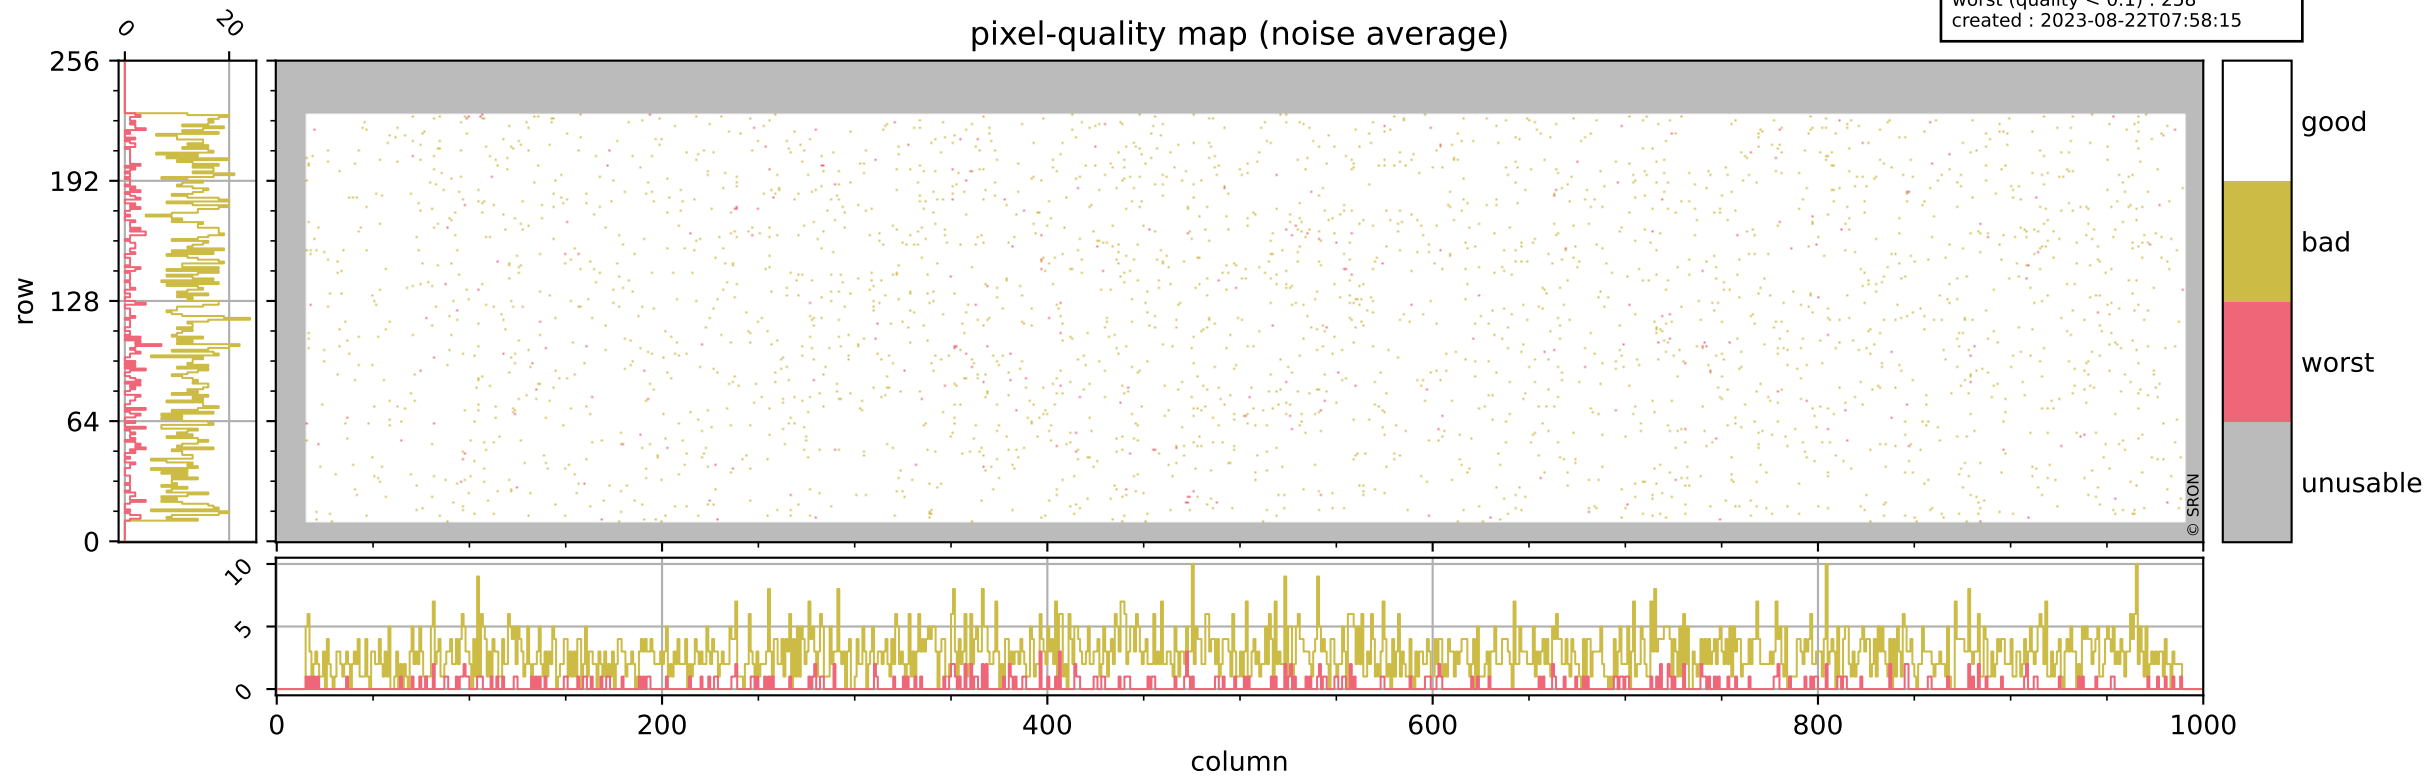

Tropomi SWIR pixel quality (official)

orbits : 19 in [9247, 9292]
coverage : 2019-07-27 / 2019-07-30
bad (quality < 0.8) : 291
worst (quality < 0.1) : 115
created : 2023-08-22T07:58:15

Tropomi SWIR pixel quality (official)

orbits : 19 in [9247, 9292]
coverage : 2019-07-27 / 2019-07-30
bad (quality < 0.8) : 2817
worst (quality < 0.1) : 258
created : 2023-08-22T07:58:15

pixel-quality map (noise average)

Tropomi SWIR pixel quality (official)

orbits : 19 in [9247, 9292]
coverage : 2019-07-27 / 2019-07-30
to good : 357
good to bad : 1028
to worst : 128
created : 2023-08-22T07:58:15

total quality compared with SWIR pixel-quality CKD

Tropomi SWIR pixel quality (official)

orbits : 19 in [9247, 9292]
coverage : 2019-07-27 / 2019-07-30
created : 2023-08-22T07:58:16

Histograms of pixel-quality

Tropomi SWIR pixel quality (official) ground-tracks of Sentinel-5P

orbits : 19 in [9247, 9292]
coverage : 2019-07-27 / 2019-07-30
created : 2023-08-22T07:58:16