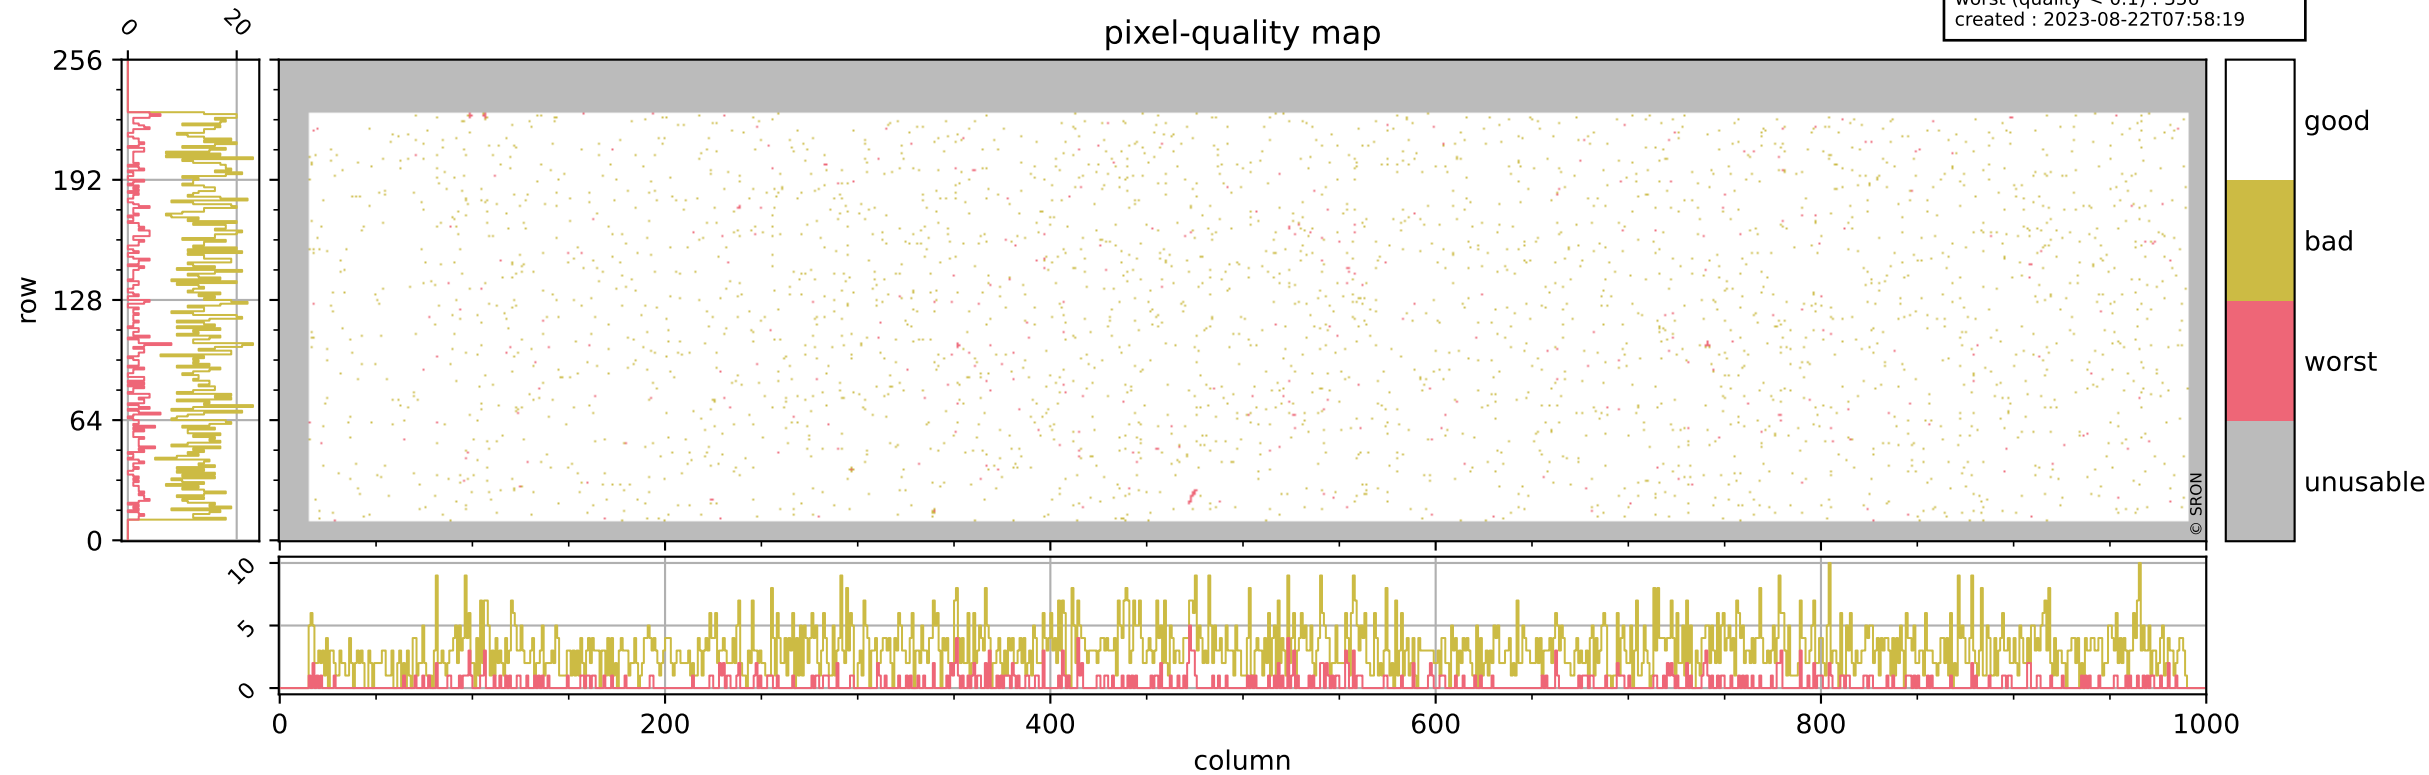

Tropomi SWIR pixel quality (official)

orbits : 19 in [9277, 9322]
coverage : 2019-07-29 / 2019-08-01
bad (quality < 0.8) : 3065
worst (quality < 0.1) : 356
created : 2023-08-22T07:58:19

pixel-quality map

Tropomi SWIR pixel quality (official)

orbits : 19 in [9277, 9322]
coverage : 2019-07-29 / 2019-08-01
bad (quality < 0.8) : 294
worst (quality < 0.1) : 114
created : 2023-08-22T07:58:19

Tropomi SWIR pixel quality (official)

orbits : 19 in [9277, 9322]
coverage : 2019-07-29 / 2019-08-01
bad (quality < 0.8) : 2811
worst (quality < 0.1) : 276
created : 2023-08-22T07:58:20

pixel-quality map (noise average)

Tropomi SWIR pixel quality (official)

orbits : 19 in [9277, 9322]
coverage : 2019-07-29 / 2019-08-01
created : 2023-08-22T07:58:20

Histograms of pixel-quality

Tropomi SWIR pixel quality (official) ground-tracks of Sentinel-5P

orbits : 19 in [9277, 9322]
coverage : 2019-07-29 / 2019-08-01
created : 2023-08-22T07:58:20