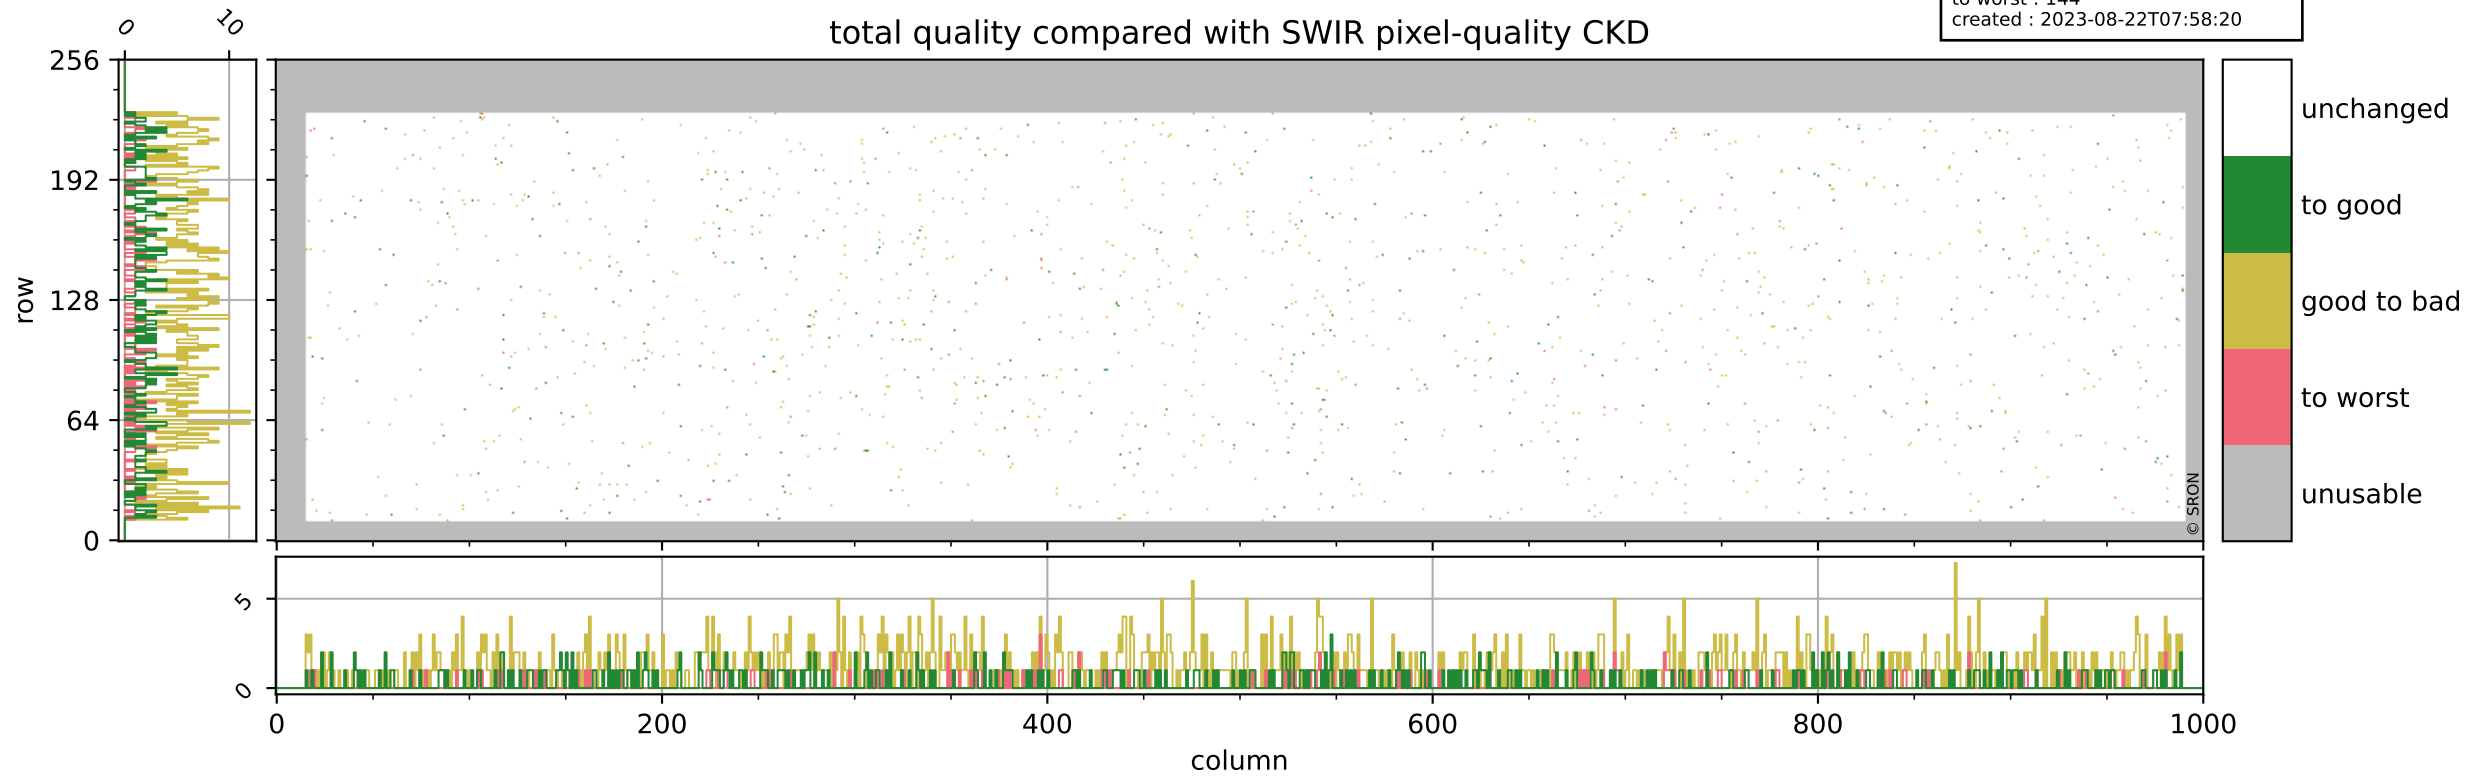

Tropomi SWIR pixel quality (official)

orbits : 19 in [9277, 9322]
coverage : 2019-07-29 / 2019-08-01
bad (quality < 0.8) : 294
worst (quality < 0.1) : 114
created : 2023-08-22T07:58:19

Tropomi SWIR pixel quality (official)

orbits : 19 in [9277, 9322]
coverage : 2019-07-29 / 2019-08-01
bad (quality < 0.8) : 2811
worst (quality < 0.1) : 276
created : 2023-08-22T07:58:20

pixel-quality map (noise average)

Tropomi SWIR pixel quality (official)

orbits : 19 in [9277, 9322]
coverage : 2019-07-29 / 2019-08-01
to good : 347
good to bad : 1015
to worst : 144
created : 2023-08-22T07:58:20

total quality compared with SWIR pixel-quality CKD

Tropomi SWIR pixel quality (official)

orbits : 19 in [9277, 9322]
coverage : 2019-07-29 / 2019-08-01
created : 2023-08-22T07:58:20

Histograms of pixel-quality

Tropomi SWIR pixel quality (official) ground-tracks of Sentinel-5P

orbits : 19 in [9277, 9322]
coverage : 2019-07-29 / 2019-08-01
created : 2023-08-22T07:58:20