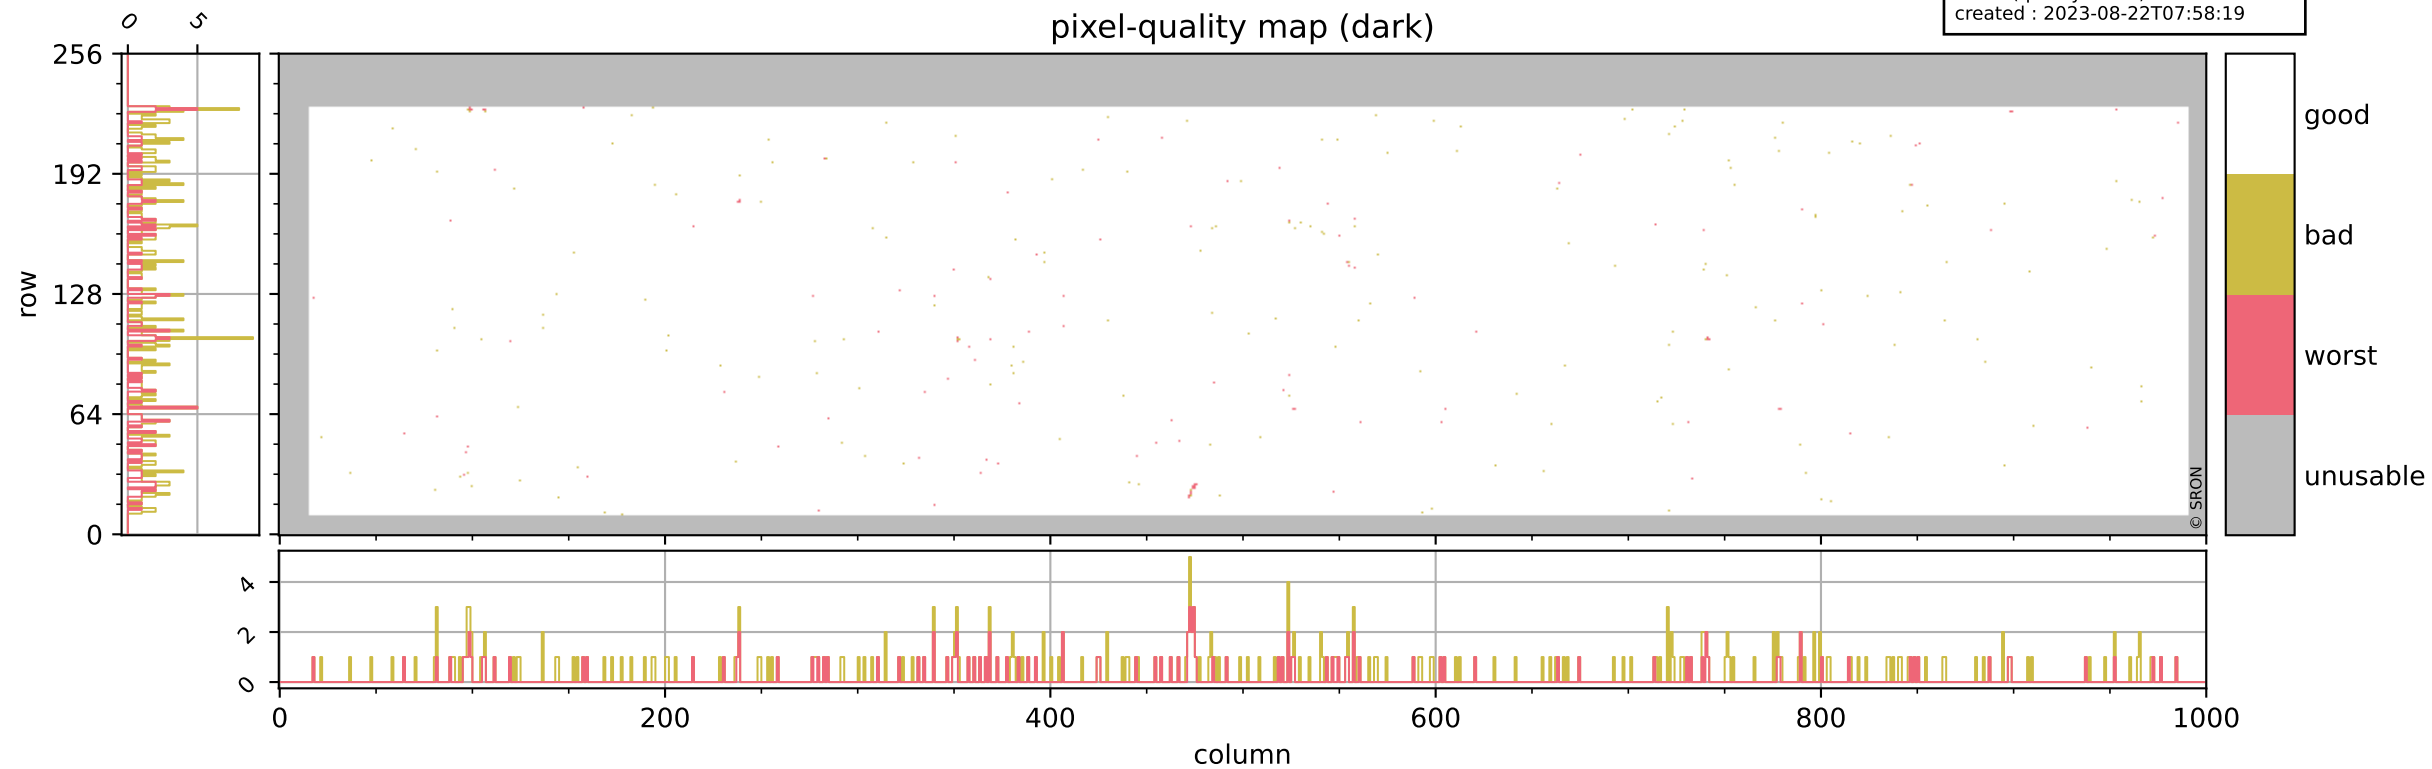

Tropomi SWIR pixel quality (official)

orbits : 19 in [9277, 9322]
coverage : 2019-07-29 / 2019-08-01
bad (quality < 0.8) : 3065
worst (quality < 0.1) : 356
created : 2023-08-22T07:58:19

pixel-quality map

Tropomi SWIR pixel quality (official)

orbits : 19 in [9277, 9322]
coverage : 2019-07-29 / 2019-08-01
bad (quality < 0.8) : 294
worst (quality < 0.1) : 114
created : 2023-08-22T07:58:19

Tropomi SWIR pixel quality (official)

orbits : 19 in [9277, 9322]
coverage : 2019-07-29 / 2019-08-01
bad (quality < 0.8) : 2811
worst (quality < 0.1) : 276
created : 2023-08-22T07:58:20

pixel-quality map (noise average)

Tropomi SWIR pixel quality (official)

orbits : 19 in [9277, 9322]
coverage : 2019-07-29 / 2019-08-01
created : 2023-08-22T07:58:20

Histograms of pixel-quality

Tropomi SWIR pixel quality (official) ground-tracks of Sentinel-5P

orbits : 19 in [9277, 9322]
coverage : 2019-07-29 / 2019-08-01
created : 2023-08-22T07:58:20