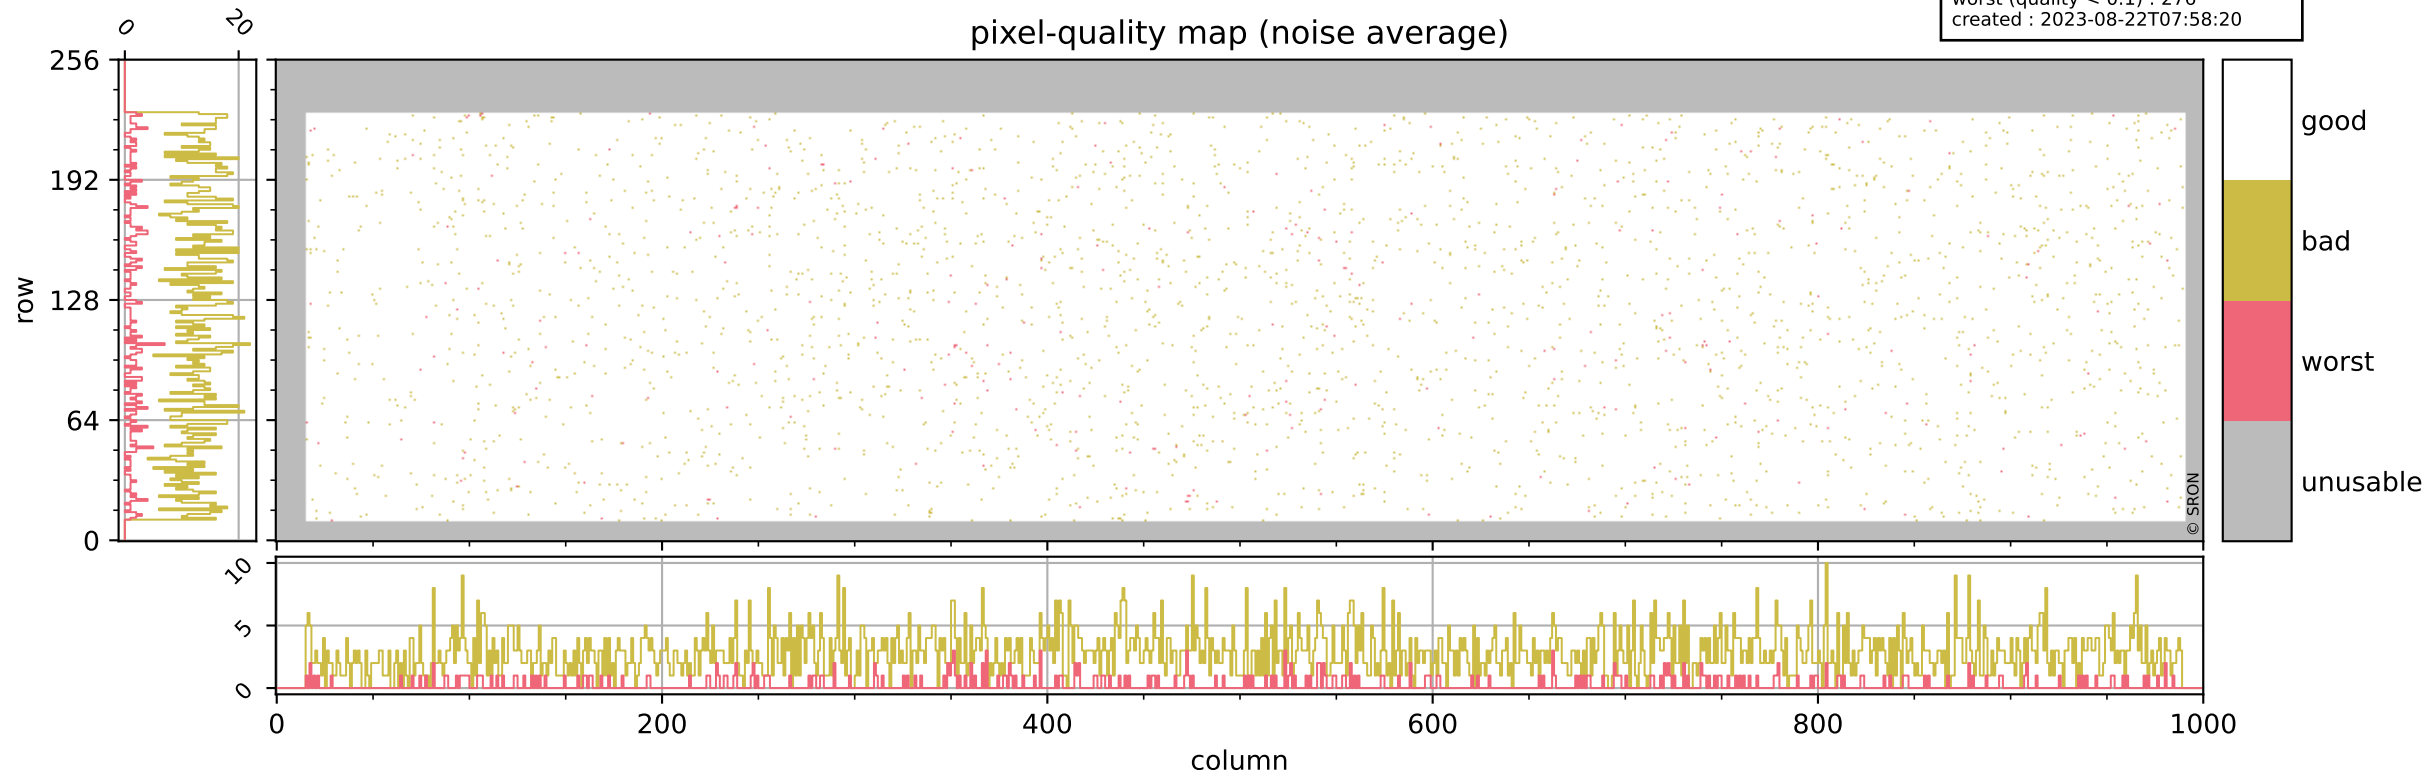

Tropomi SWIR pixel quality (official)

orbits : 19 in [9277, 9322]
coverage : 2019-07-29 / 2019-08-01
bad (quality < 0.8) : 294
worst (quality < 0.1) : 114
created : 2023-08-22T07:58:19

Tropomi SWIR pixel quality (official)

orbits : 19 in [9277, 9322]
coverage : 2019-07-29 / 2019-08-01
bad (quality < 0.8) : 2811
worst (quality < 0.1) : 276
created : 2023-08-22T07:58:20

pixel-quality map (noise average)

Tropomi SWIR pixel quality (official)

orbits : 19 in [9277, 9322]
coverage : 2019-07-29 / 2019-08-01
to good : 347
good to bad : 1015
to worst : 144
created : 2023-08-22T07:58:20

total quality compared with SWIR pixel-quality CKD

Tropomi SWIR pixel quality (official)

orbits : 19 in [9277, 9322]
coverage : 2019-07-29 / 2019-08-01
created : 2023-08-22T07:58:20

Histograms of pixel-quality

Tropomi SWIR pixel quality (official) ground-tracks of Sentinel-5P

orbits : 19 in [9277, 9322]
coverage : 2019-07-29 / 2019-08-01
created : 2023-08-22T07:58:20