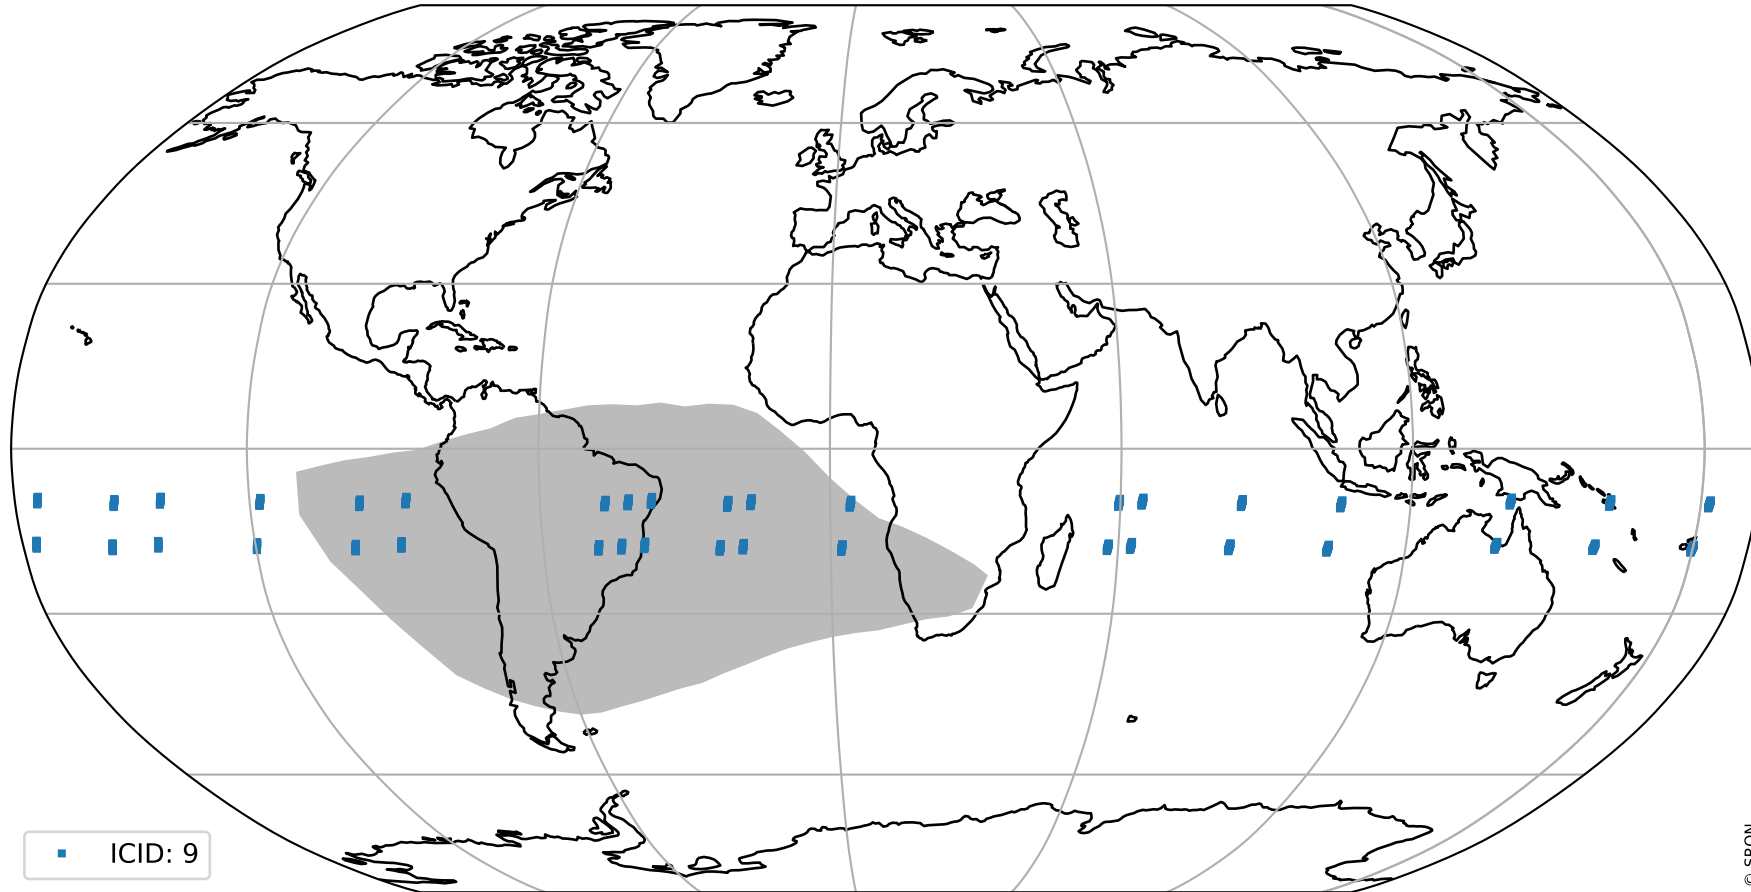

orbits : 19 in [9277, 9322]
coverage : 2019-07-29 / 2019-08-01
bad (quality < 0.8) : 2811
worst (quality < 0.1) : 276
created : 2023-08-22T07:58:20

pixel-quality map (noise average)

Tropomi SWIR pixel quality (official)

orbits : 19 in [9277, 9322]
coverage : 2019-07-29 / 2019-08-01
to good : 347
good to bad : 1015
to worst : 144
created : 2023-08-22T07:58:20

total quality compared with SWIR pixel-quality CKD

Tropomi SWIR pixel quality (official)

orbits : 19 in [9277, 9322]
coverage : 2019-07-29 / 2019-08-01
created : 2023-08-22T07:58:20

Histograms of pixel-quality

Tropomi SWIR pixel quality (official) ground-tracks of Sentinel-5P

orbits : 19 in [9277, 9322]
coverage : 2019-07-29 / 2019-08-01
created : 2023-08-22T07:58:20

Tropomi SWIR pixel quality (official)

orbits : [2827, 9322]
coverage : 2018-04-30 / 2019-08-01
created : 2023-08-22T07:58:21

trend of pixel quality & temperatures