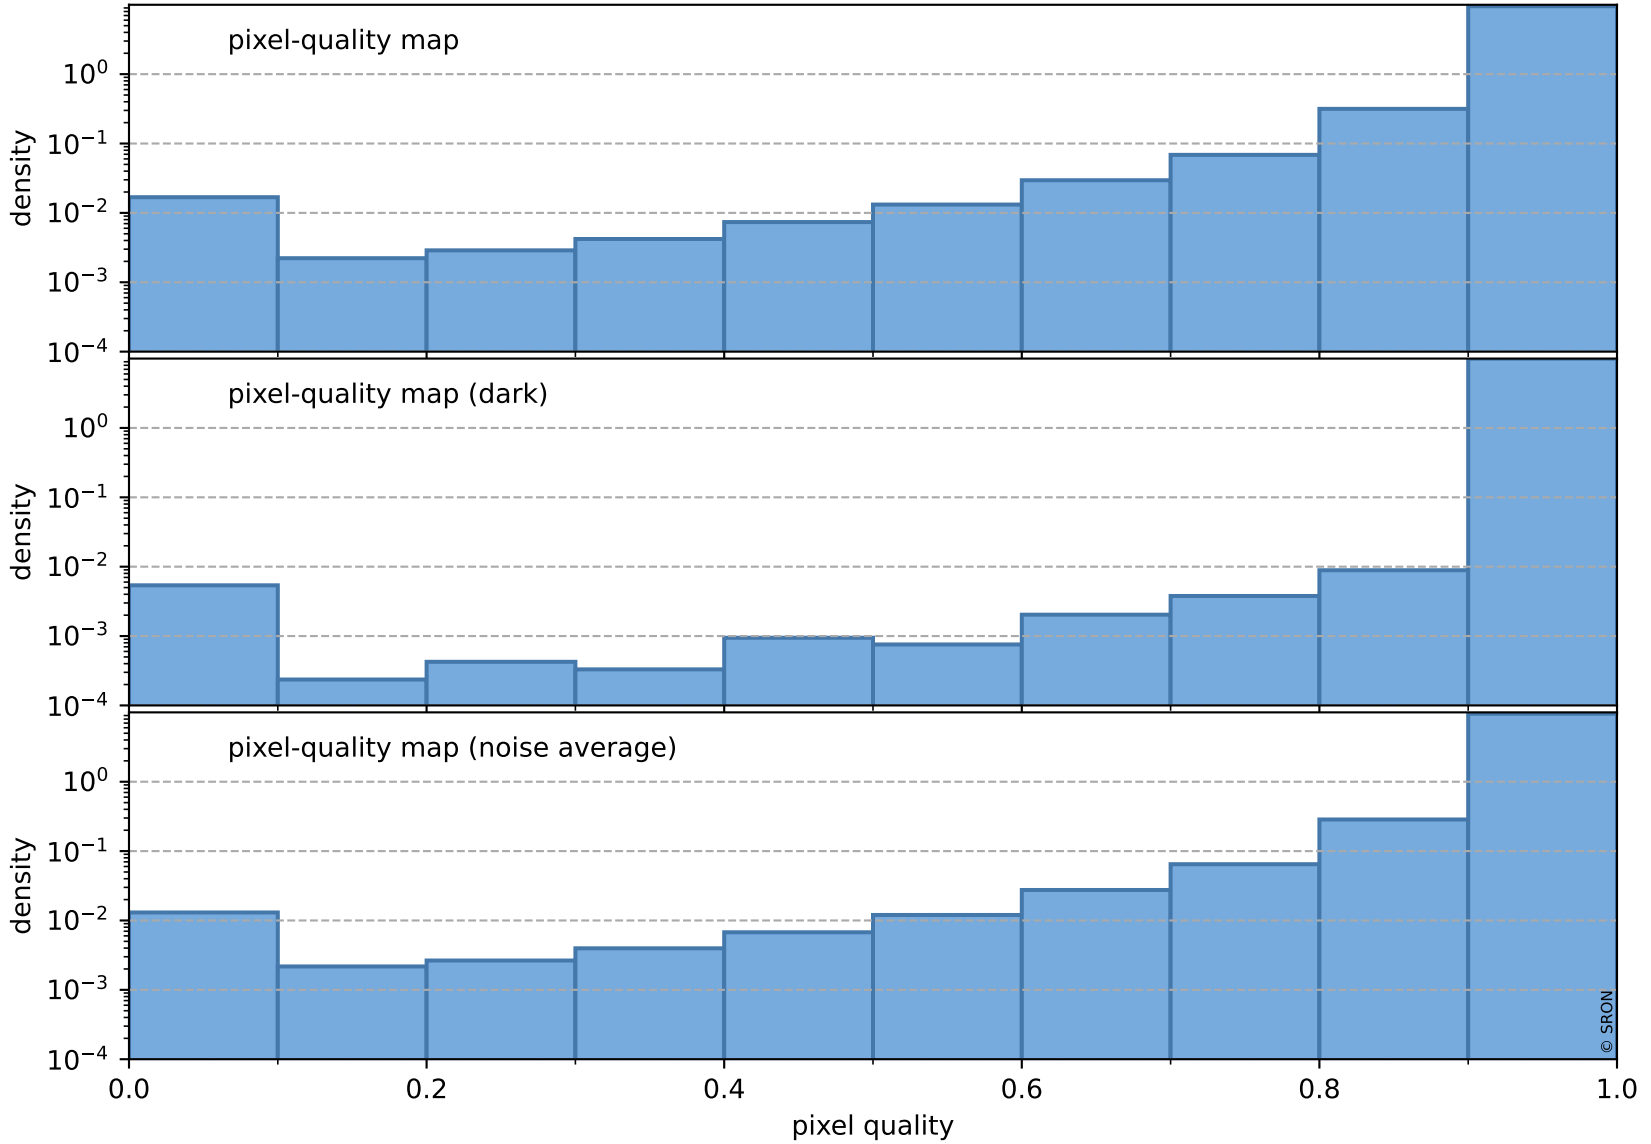

orbits : 19 in [9277, 9322]
coverage : 2019-07-29 / 2019-08-01
bad (quality < 0.8) : 2811
worst (quality < 0.1) : 276
created : 2023-08-22T07:58:20

pixel-quality map (noise average)

Tropomi SWIR pixel quality (official)

orbits : 19 in [9277, 9322]
coverage : 2019-07-29 / 2019-08-01
to good : 347
good to bad : 1015
to worst : 144
created : 2023-08-22T07:58:20

total quality compared with SWIR pixel-quality CKD

Tropomi SWIR pixel quality (official)

orbits : 19 in [9277, 9322]
coverage : 2019-07-29 / 2019-08-01
created : 2023-08-22T07:58:20

Histograms of pixel-quality

Tropomi SWIR pixel quality (official) ground-tracks of Sentinel-5P

orbits : 19 in [9277, 9322]
coverage : 2019-07-29 / 2019-08-01
created : 2023-08-22T07:58:20

Tropomi SWIR pixel quality (official)

orbits : [2827, 9322]
coverage : 2018-04-30 / 2019-08-01
created : 2023-08-22T07:58:21

trend of pixel quality & temperatures