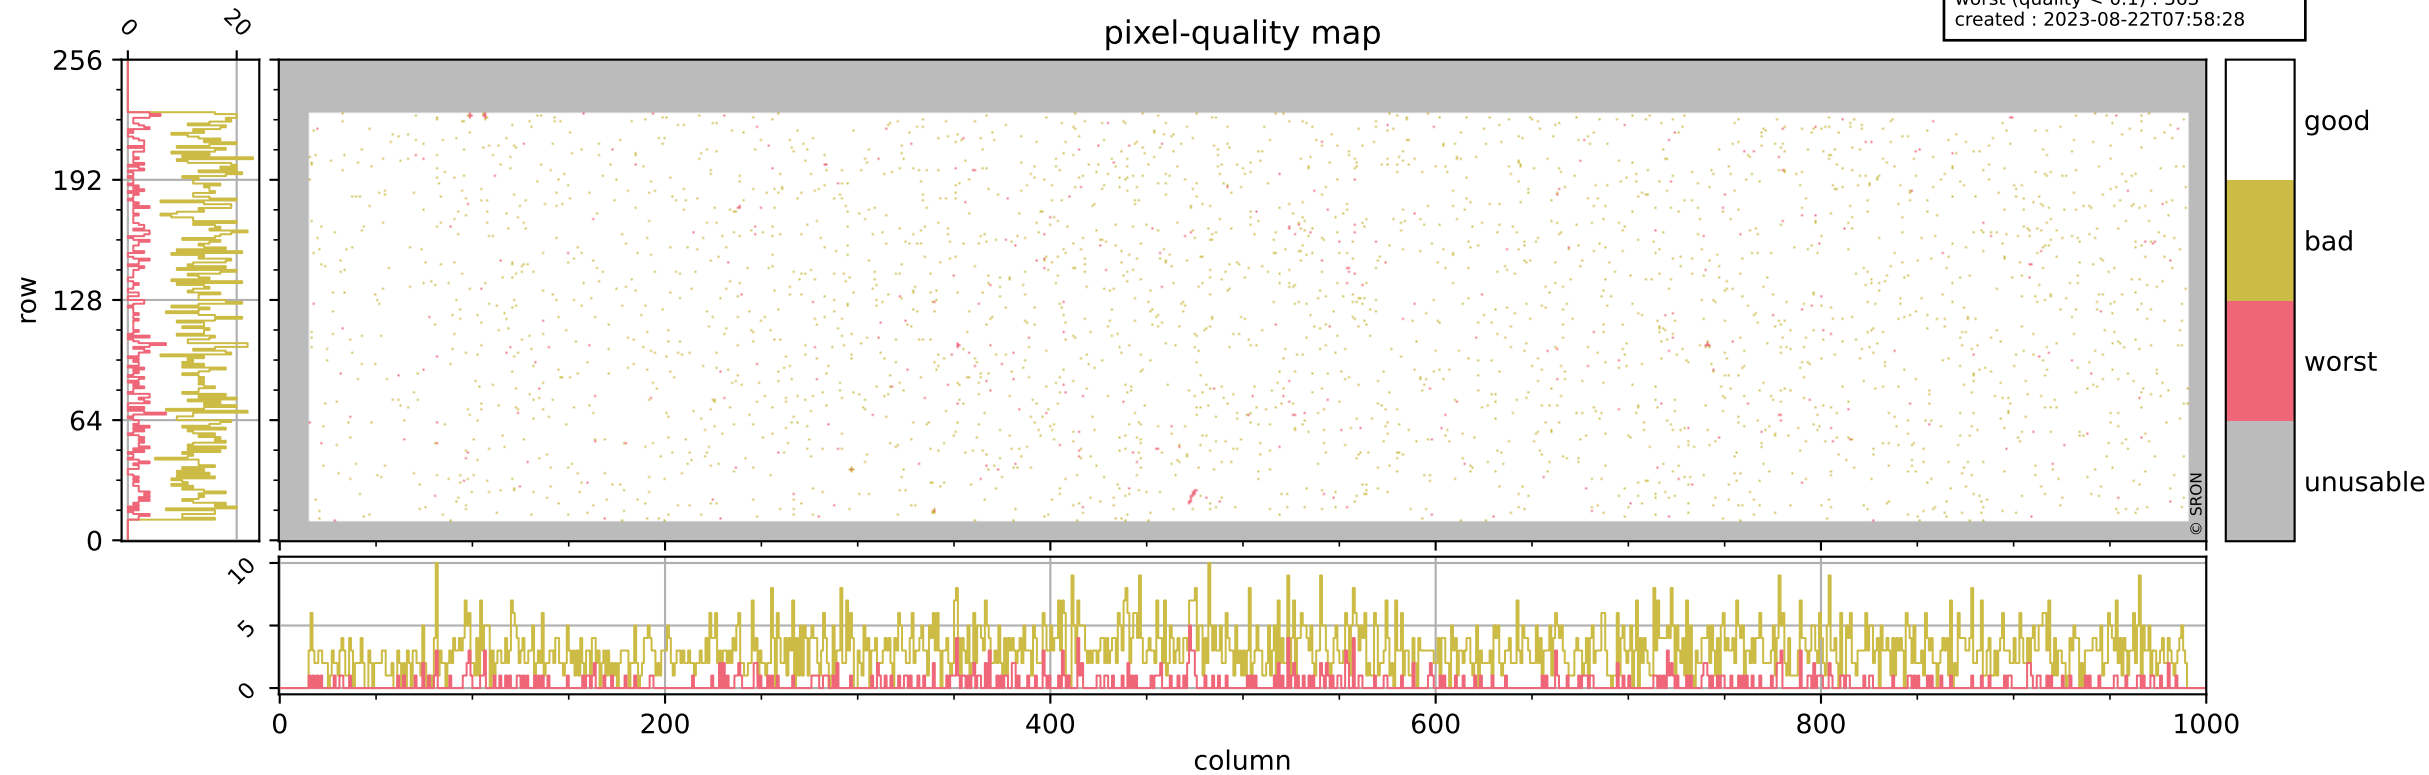

Tropomi SWIR pixel quality (official)

orbits : 19 in [9337, 9382]
coverage : 2019-08-02 / 2019-08-05
bad (quality < 0.8) : 3040
worst (quality < 0.1) : 363
created : 2023-08-22T07:58:28

Tropomi SWIR pixel quality (official)

orbits : 19 in [9337, 9382]
coverage : 2019-08-02 / 2019-08-05
bad (quality < 0.8) : 295
worst (quality < 0.1) : 116
created : 2023-08-22T07:58:28

Tropomi SWIR pixel quality (official)

orbits : 19 in [9337, 9382]
coverage : 2019-08-02 / 2019-08-05
bad (quality < 0.8) : 2789
worst (quality < 0.1) : 281
created : 2023-08-22T07:58:29

pixel-quality map (noise average)

Tropomi SWIR pixel quality (official)

orbits : 19 in [9337, 9382]
coverage : 2019-08-02 / 2019-08-05
to good : 341
good to bad : 980
to worst : 151
created : 2023-08-22T07:58:29

Tropomi SWIR pixel quality (official) ground-tracks of Sentinel-5P

orbits : 19 in [9337, 9382]
coverage : 2019-08-02 / 2019-08-05
created : 2023-08-22T07:58:30

Tropomi SWIR pixel quality (official)

orbits : [2827, 9382]
coverage : 2018-04-30 / 2019-08-05
created : 2023-08-22T07:58:30