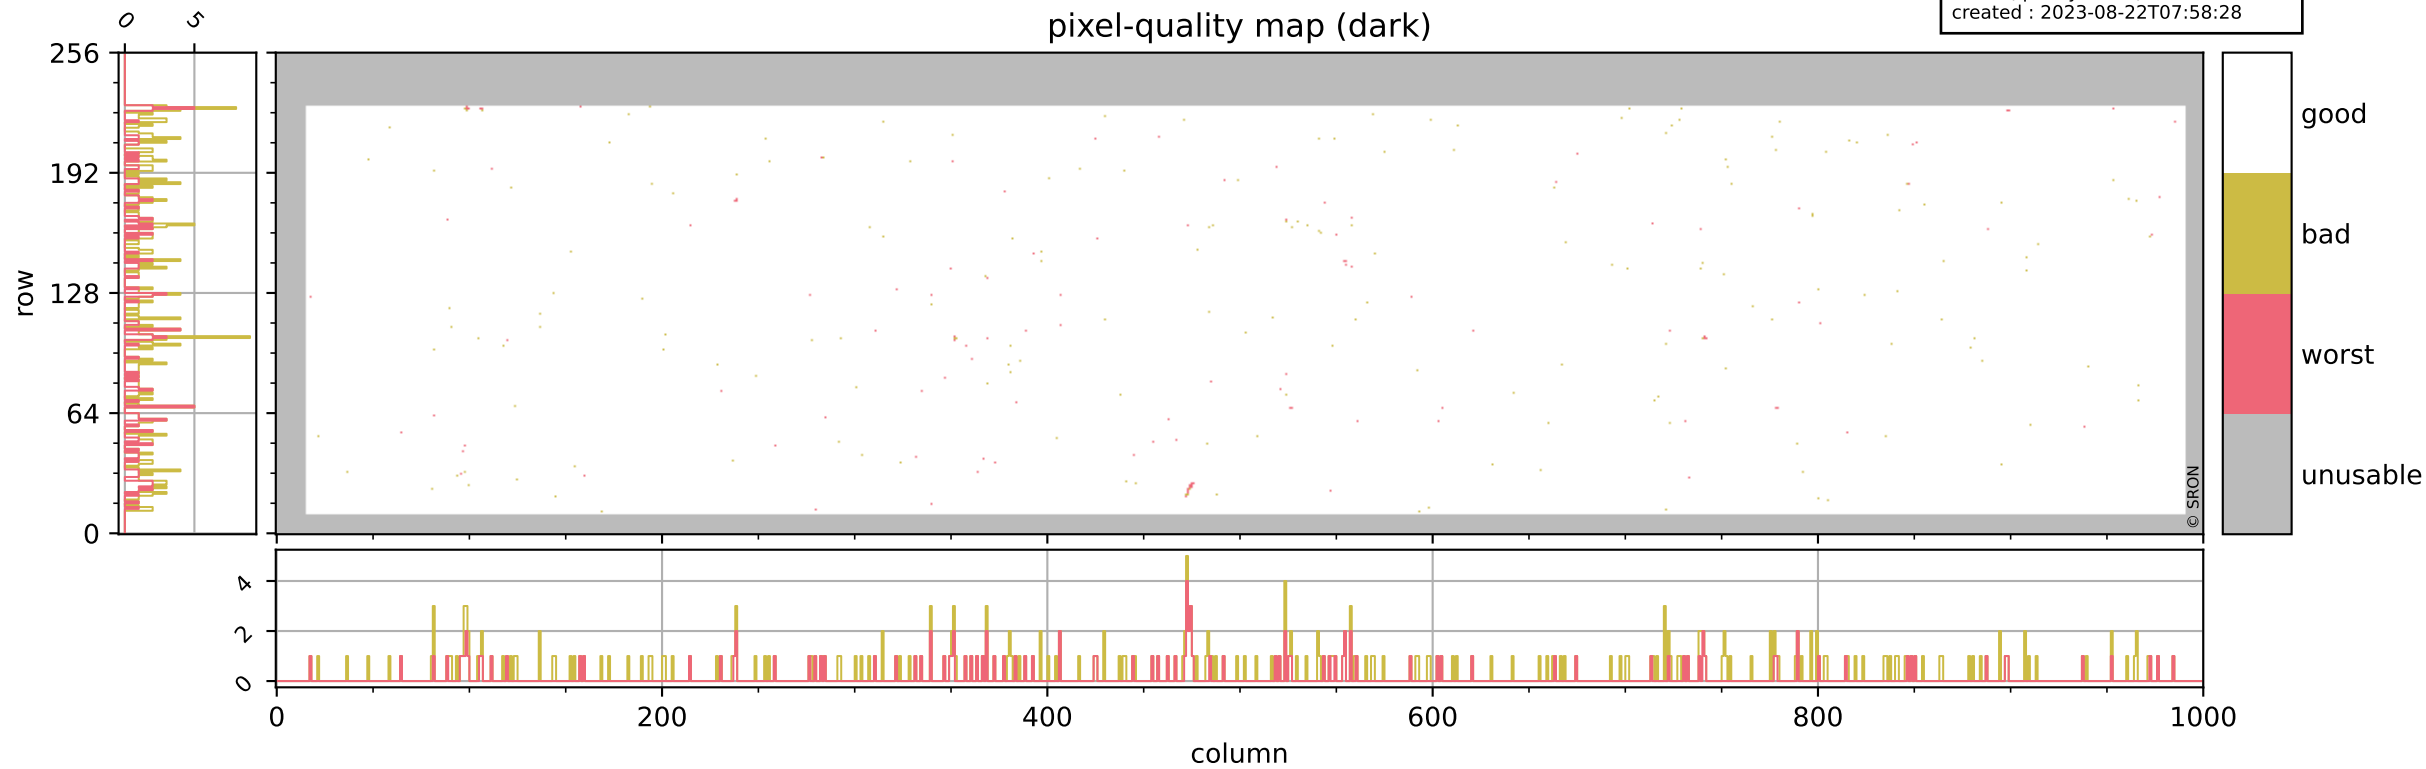

Tropomi SWIR pixel quality (official)

orbits : 19 in [9337, 9382]
coverage : 2019-08-02 / 2019-08-05
bad (quality < 0.8) : 3040
worst (quality < 0.1) : 363
created : 2023-08-22T07:58:28

Tropomi SWIR pixel quality (official)

orbits : 19 in [9337, 9382]
coverage : 2019-08-02 / 2019-08-05
bad (quality < 0.8) : 295
worst (quality < 0.1) : 116
created : 2023-08-22T07:58:28

Tropomi SWIR pixel quality (official)

orbits : 19 in [9337, 9382]
coverage : 2019-08-02 / 2019-08-05
bad (quality < 0.8) : 2789
worst (quality < 0.1) : 281
created : 2023-08-22T07:58:29

pixel-quality map (noise average)

Tropomi SWIR pixel quality (official)

orbits : 19 in [9337, 9382]
coverage : 2019-08-02 / 2019-08-05
to good : 341
good to bad : 980
to worst : 151
created : 2023-08-22T07:58:29

Tropomi SWIR pixel quality (official) ground-tracks of Sentinel-5P

orbits : 19 in [9337, 9382]
coverage : 2019-08-02 / 2019-08-05
created : 2023-08-22T07:58:30

Tropomi SWIR pixel quality (official)

orbits : [2827, 9382]
coverage : 2018-04-30 / 2019-08-05
created : 2023-08-22T07:58:30