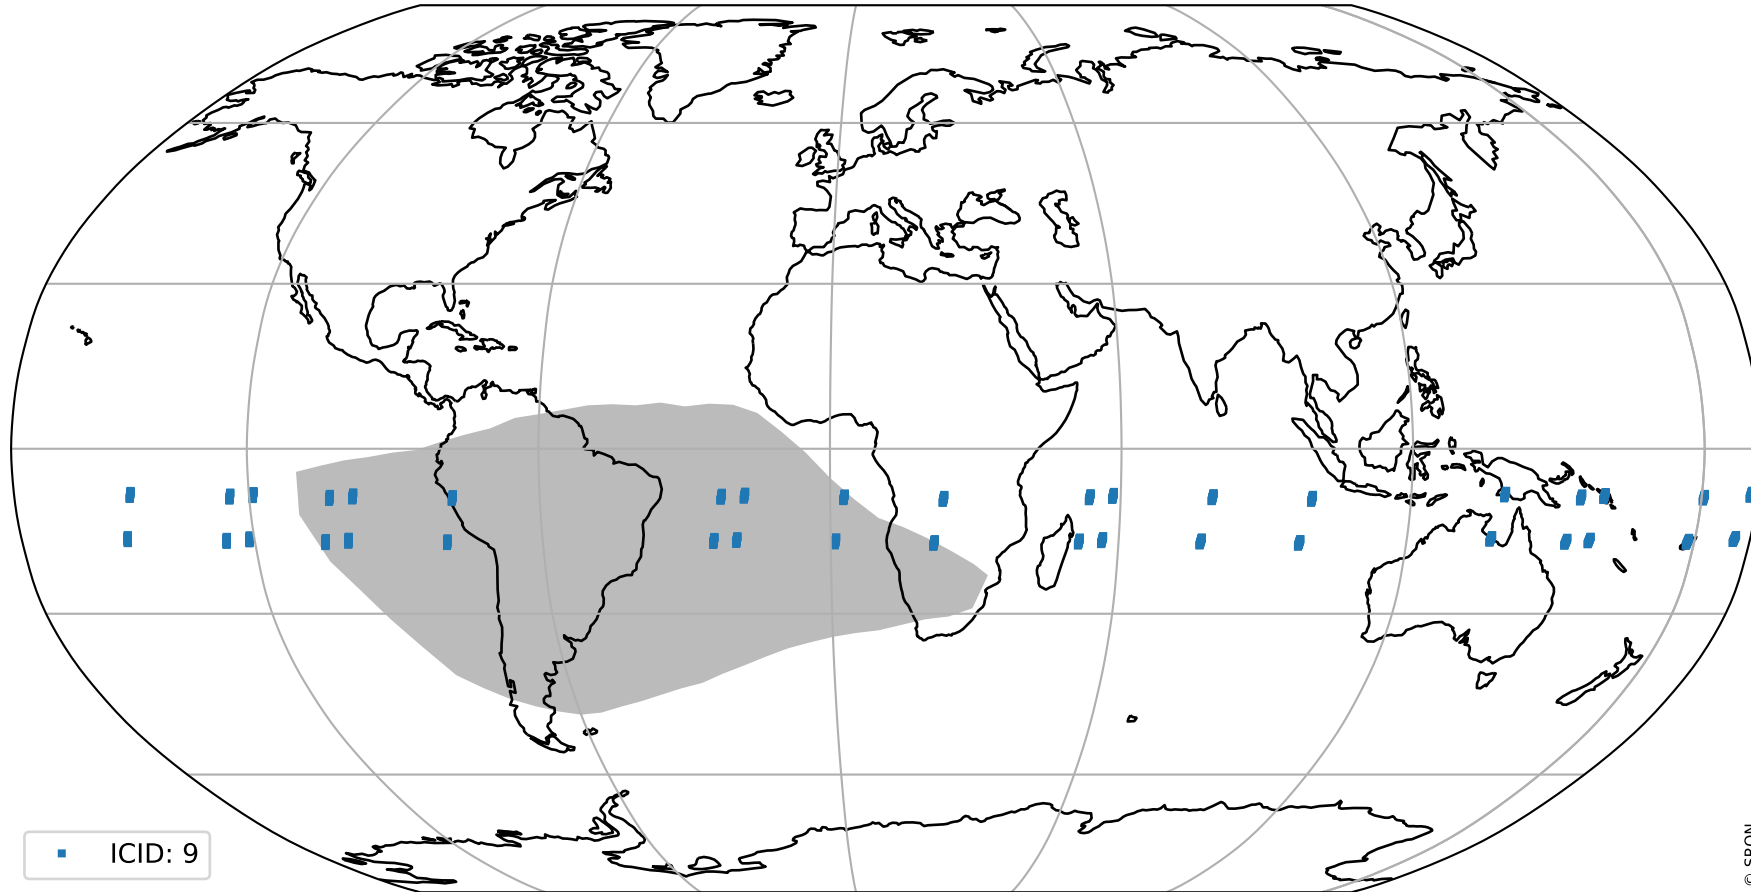

pixel-quality map (noise average)

Tropomi SWIR pixel quality (official)

orbits : 19 in [9337, 9382]
coverage : 2019-08-02 / 2019-08-05
to good : 341
good to bad : 980
to worst : 151
created : 2023-08-22T07:58:29

total quality compared with SWIR pixel-quality CKD

Tropomi SWIR pixel quality (official)

orbits : 19 in [9337, 9382]
coverage : 2019-08-02 / 2019-08-05
created : 2023-08-22T07:58:29

Histograms of pixel-quality

Tropomi SWIR pixel quality (official) ground-tracks of Sentinel-5P

orbits : 19 in [9337, 9382]
coverage : 2019-08-02 / 2019-08-05
created : 2023-08-22T07:58:30

Tropomi SWIR pixel quality (official)

orbits : [2827, 9382]
coverage : 2018-04-30 / 2019-08-05
created : 2023-08-22T07:58:30