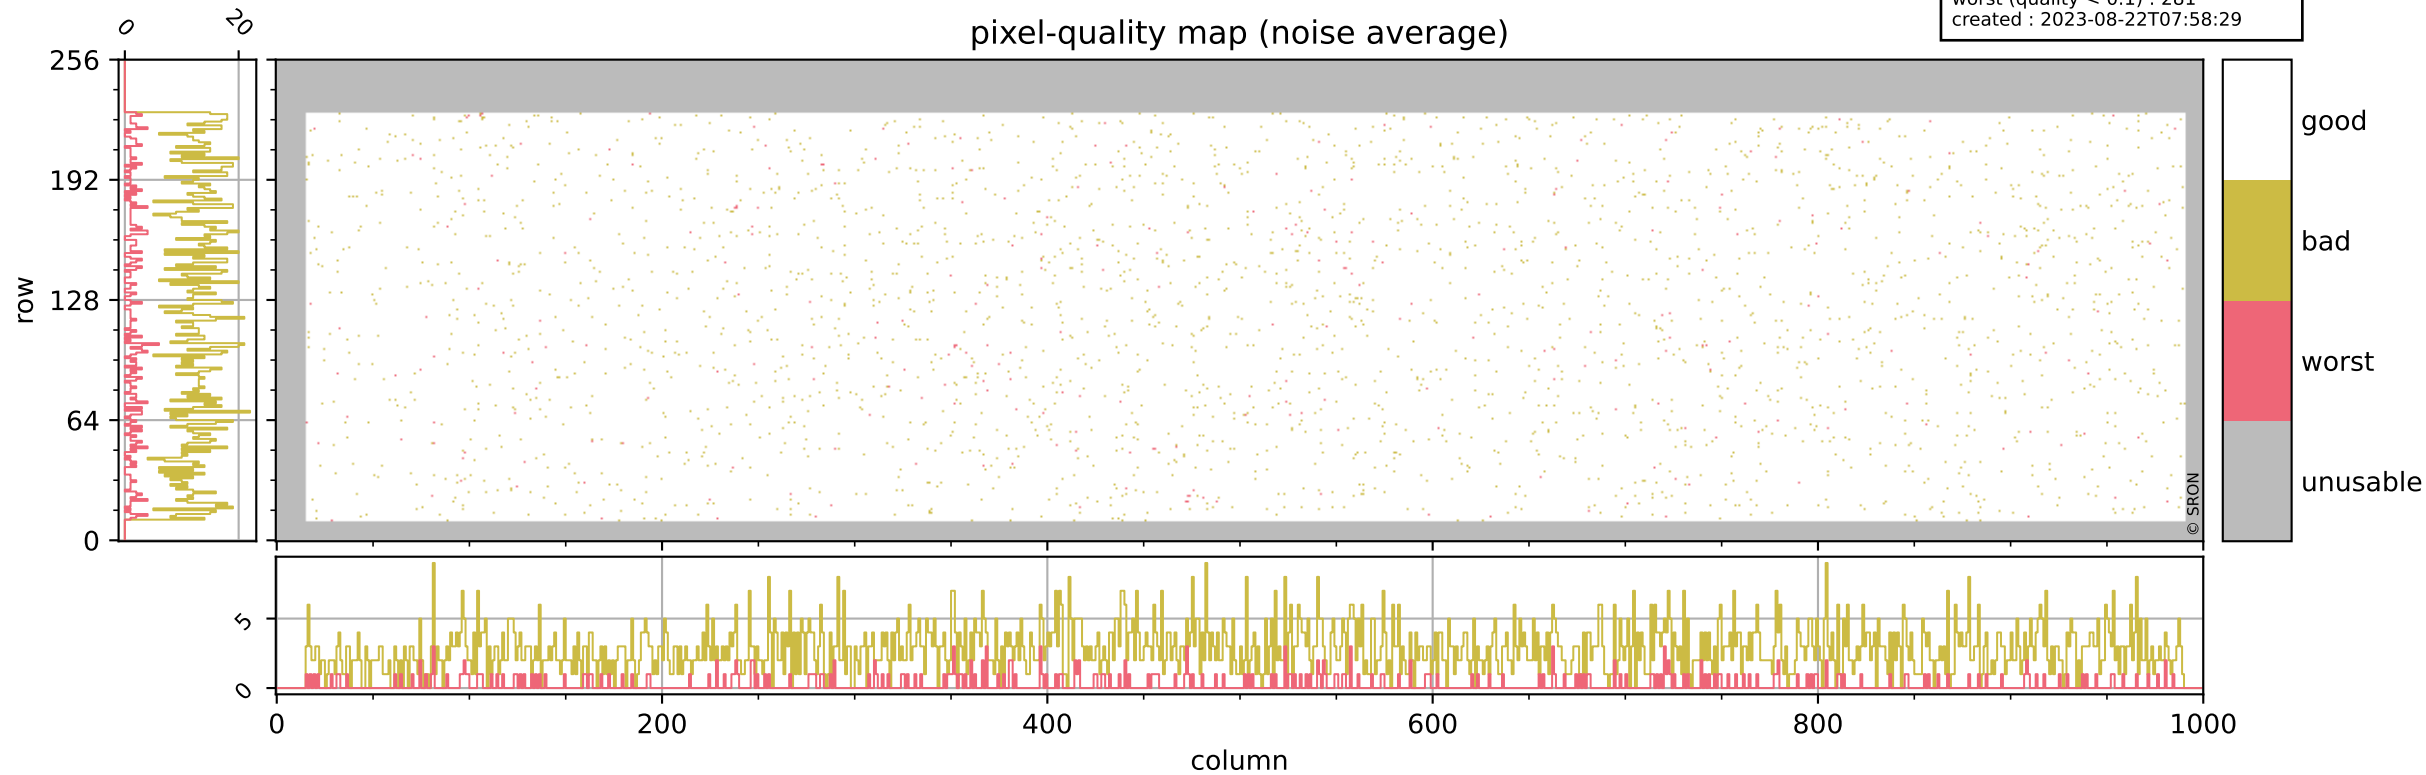

Tropomi SWIR pixel quality (official)

orbits : 19 in [9337, 9382]
coverage : 2019-08-02 / 2019-08-05
bad (quality < 0.8) : 3040
worst (quality < 0.1) : 363
created : 2023-08-22T07:58:28

Tropomi SWIR pixel quality (official)

orbits : 19 in [9337, 9382]
coverage : 2019-08-02 / 2019-08-05
bad (quality < 0.8) : 295
worst (quality < 0.1) : 116
created : 2023-08-22T07:58:28

Tropomi SWIR pixel quality (official)

orbits : 19 in [9337, 9382]
coverage : 2019-08-02 / 2019-08-05
bad (quality < 0.8) : 2789
worst (quality < 0.1) : 281
created : 2023-08-22T07:58:29

pixel-quality map (noise average)

Tropomi SWIR pixel quality (official)

orbits : 19 in [9337, 9382]
coverage : 2019-08-02 / 2019-08-05
to good : 341
good to bad : 980
to worst : 151
created : 2023-08-22T07:58:29

Tropomi SWIR pixel quality (official) ground-tracks of Sentinel-5P

orbits : 19 in [9337, 9382]
coverage : 2019-08-02 / 2019-08-05
created : 2023-08-22T07:58:30

Tropomi SWIR pixel quality (official)

orbits : [2827, 9382]
coverage : 2018-04-30 / 2019-08-05
created : 2023-08-22T07:58:30