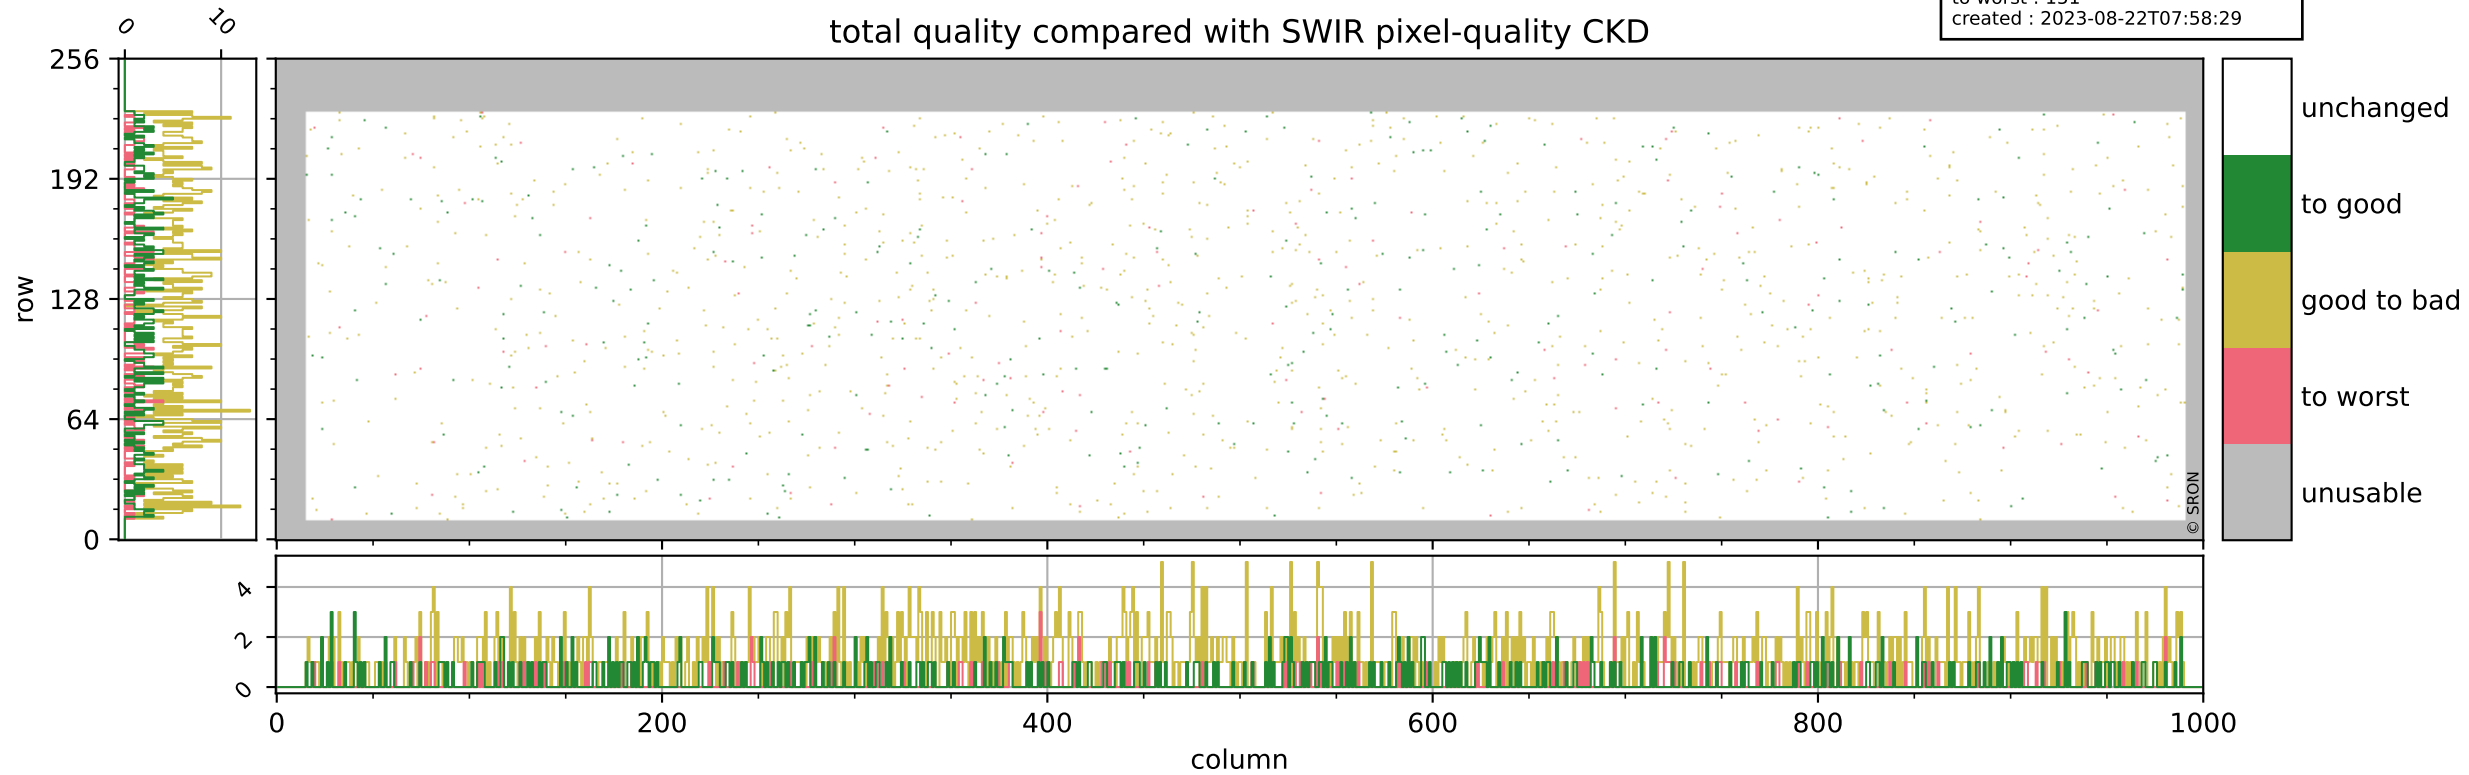

orbits : 19 in [9337, 9382]
coverage : 2019-08-02 / 2019-08-05
bad (quality < 0.8) : 295
worst (quality < 0.1) : 116
created : 2023-08-22T07:58:28

Tropomi SWIR pixel quality (official)

orbits : 19 in [9337, 9382]
coverage : 2019-08-02 / 2019-08-05
bad (quality < 0.8) : 2789
worst (quality < 0.1) : 281
created : 2023-08-22T07:58:29

pixel-quality map (noise average)

Tropomi SWIR pixel quality (official)

orbits : 19 in [9337, 9382]
coverage : 2019-08-02 / 2019-08-05
to good : 341
good to bad : 980
to worst : 151
created : 2023-08-22T07:58:29

total quality compared with SWIR pixel-quality CKD

Tropomi SWIR pixel quality (official)

orbits : 19 in [9337, 9382]
coverage : 2019-08-02 / 2019-08-05
created : 2023-08-22T07:58:29

Histograms of pixel-quality

Tropomi SWIR pixel quality (official) ground-tracks of Sentinel-5P

orbits : 19 in [9337, 9382]
coverage : 2019-08-02 / 2019-08-05
created : 2023-08-22T07:58:30

Tropomi SWIR pixel quality (official)

orbits : [2827, 9382]
coverage : 2018-04-30 / 2019-08-05
created : 2023-08-22T07:58:30