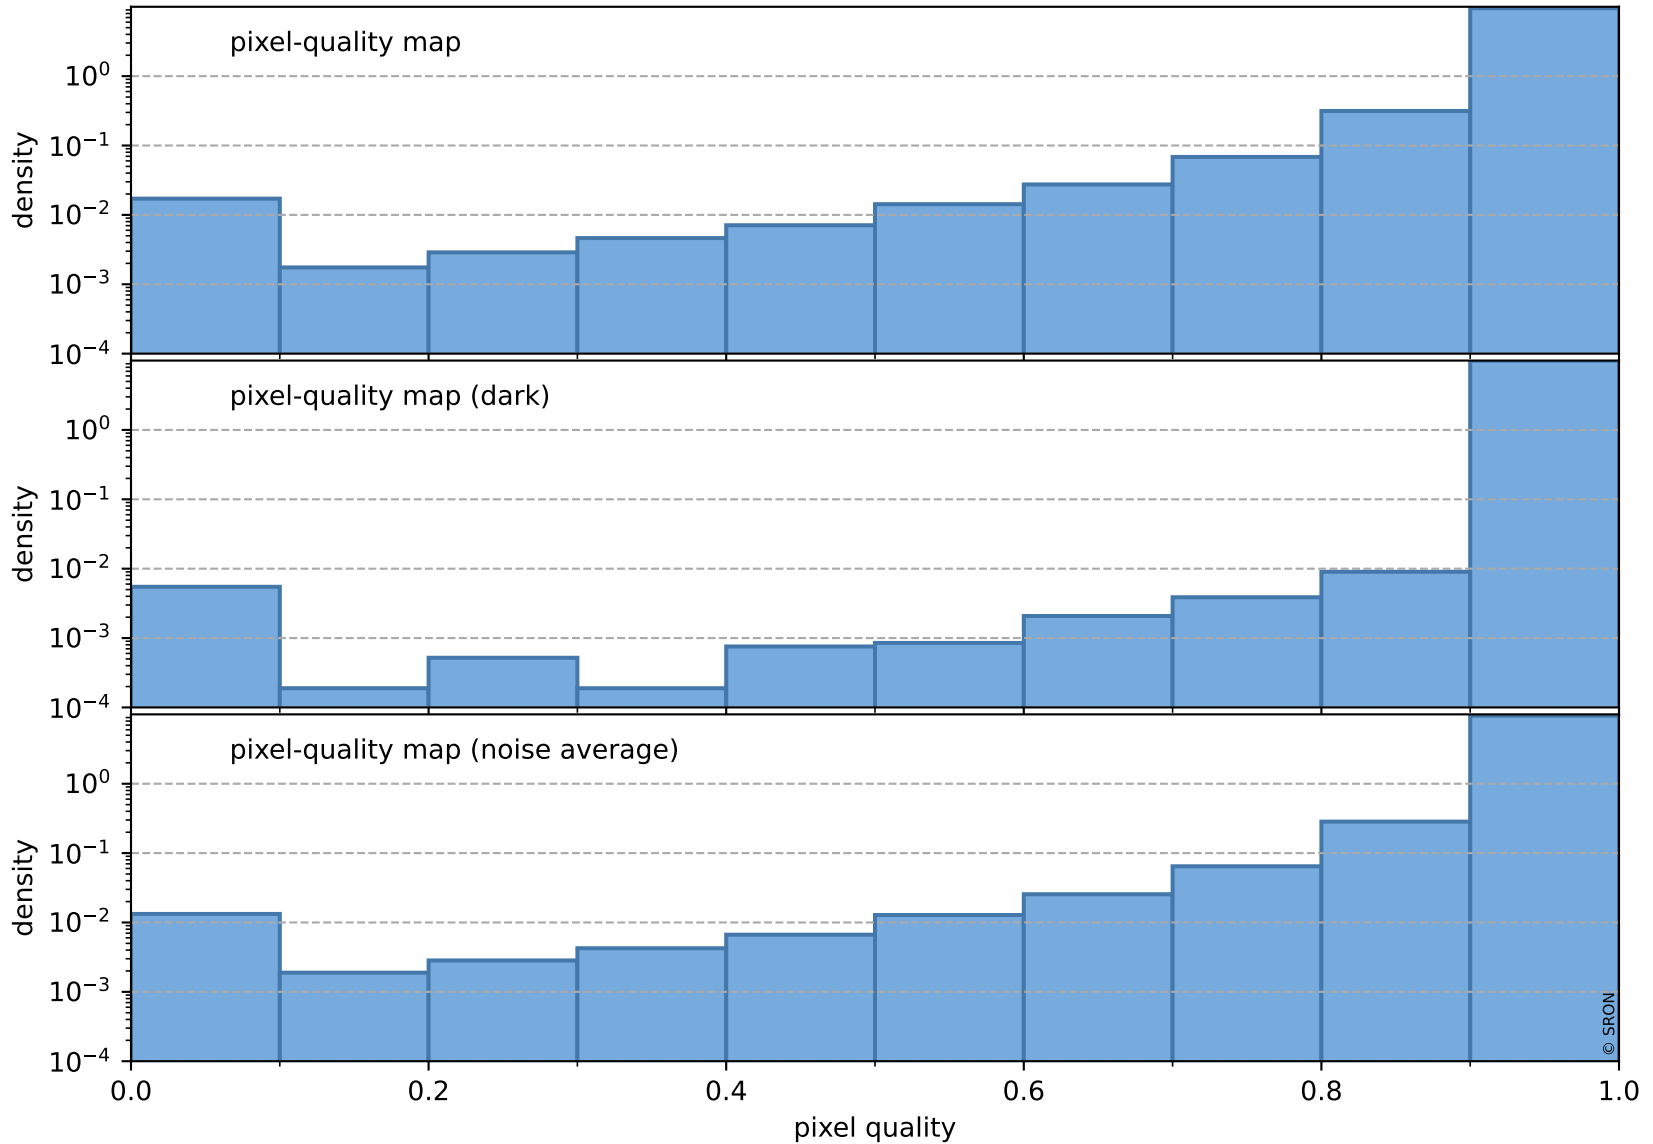

pixel-quality map (noise average)

Tropomi SWIR pixel quality (official)

orbits : 19 in [9337, 9382]
coverage : 2019-08-02 / 2019-08-05
to good : 341
good to bad : 980
to worst : 151
created : 2023-08-22T07:58:29

total quality compared with SWIR pixel-quality CKD

Tropomi SWIR pixel quality (official)

orbits : 19 in [9337, 9382]
coverage : 2019-08-02 / 2019-08-05
created : 2023-08-22T07:58:29

Histograms of pixel-quality

Tropomi SWIR pixel quality (official) ground-tracks of Sentinel-5P

orbits : 19 in [9337, 9382]
coverage : 2019-08-02 / 2019-08-05
created : 2023-08-22T07:58:30

Tropomi SWIR pixel quality (official)

orbits : [2827, 9382]
coverage : 2018-04-30 / 2019-08-05
created : 2023-08-22T07:58:30