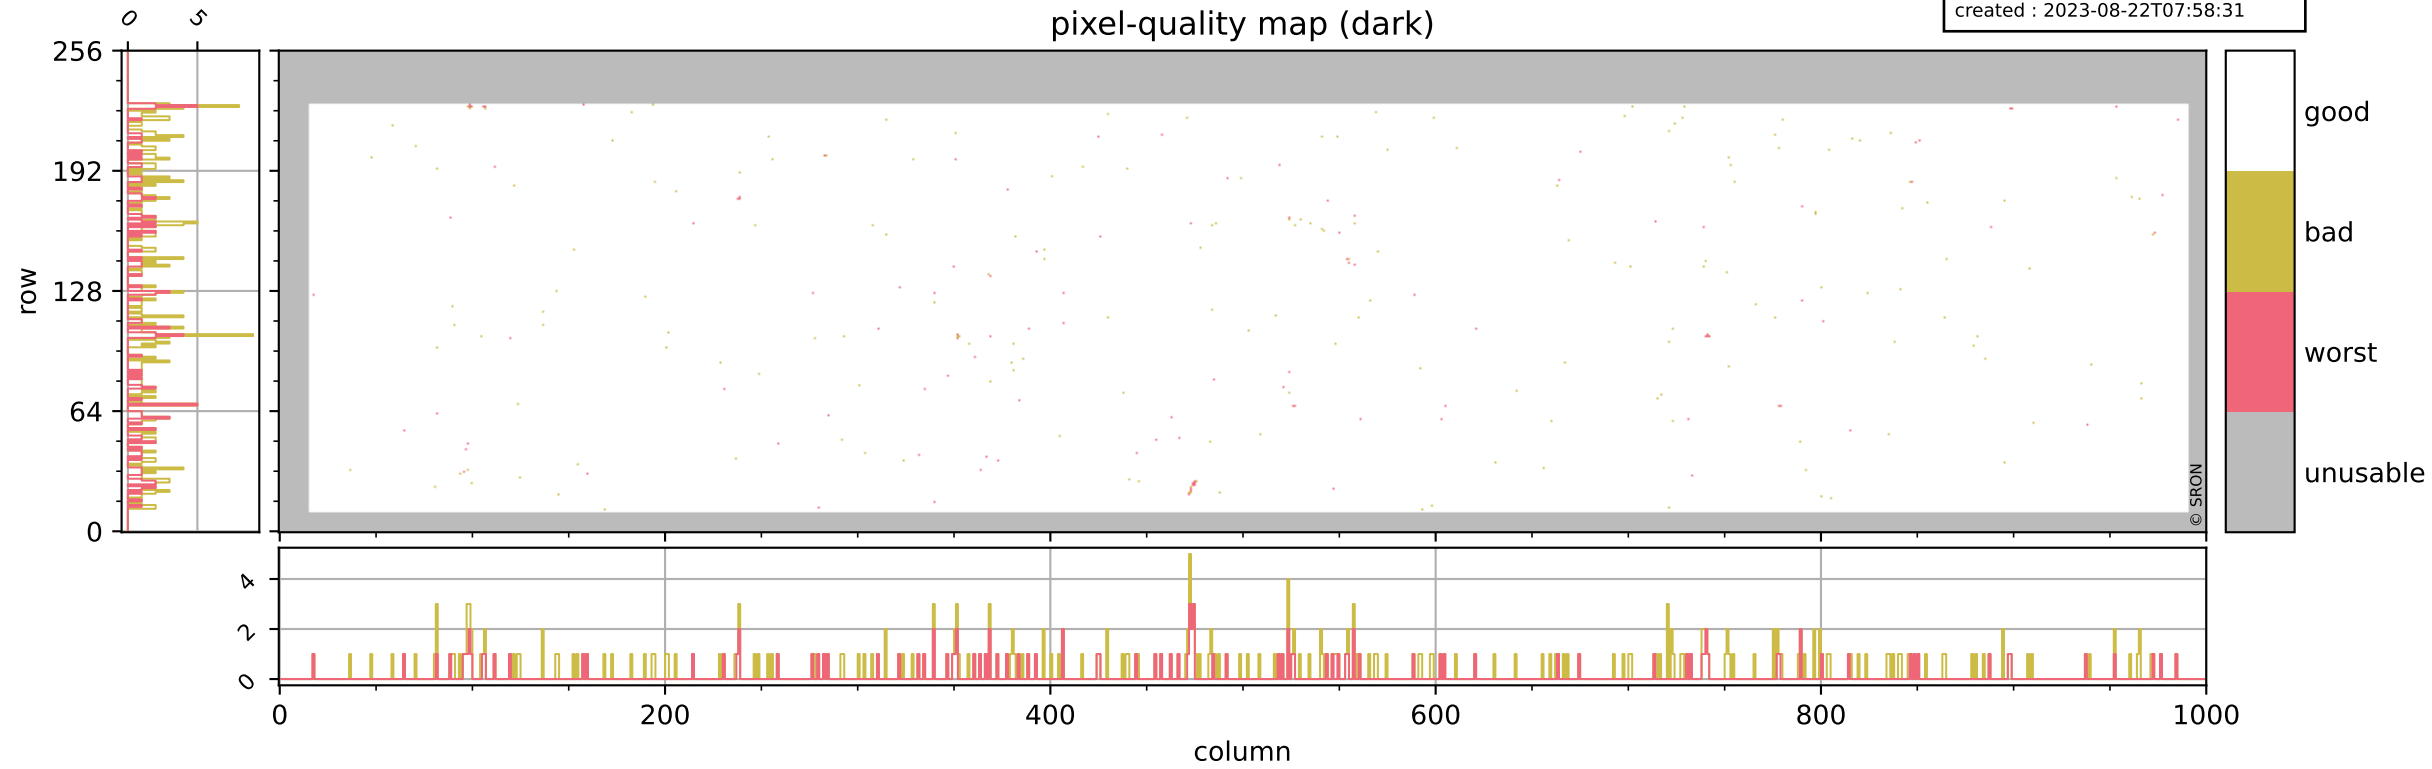

Tropomi SWIR pixel quality (official)

orbits : 20 in [9352, 9397]
coverage : 2019-08-03 / 2019-08-06
bad (quality < 0.8) : 3108
worst (quality < 0.1) : 381
created : 2023-08-22T07:58:30

pixel-quality map

Tropomi SWIR pixel quality (official)

orbits : 20 in [9352, 9397]
coverage : 2019-08-03 / 2019-08-06
bad (quality < 0.8) : 291
worst (quality < 0.1) : 112
created : 2023-08-22T07:58:31

pixel-quality map (dark)

Tropomi SWIR pixel quality (official)

orbits : 20 in [9352, 9397]
coverage : 2019-08-03 / 2019-08-06
bad (quality < 0.8) : 2853
worst (quality < 0.1) : 304
created : 2023-08-22T07:58:31

pixel-quality map (noise average)

Tropomi SWIR pixel quality (official)

orbits : 20 in [9352, 9397]
coverage : 2019-08-03 / 2019-08-06
to good : 354
good to bad : 1048
to worst : 168
created : 2023-08-22T07:58:31

total quality compared with SWIR pixel-quality CKD