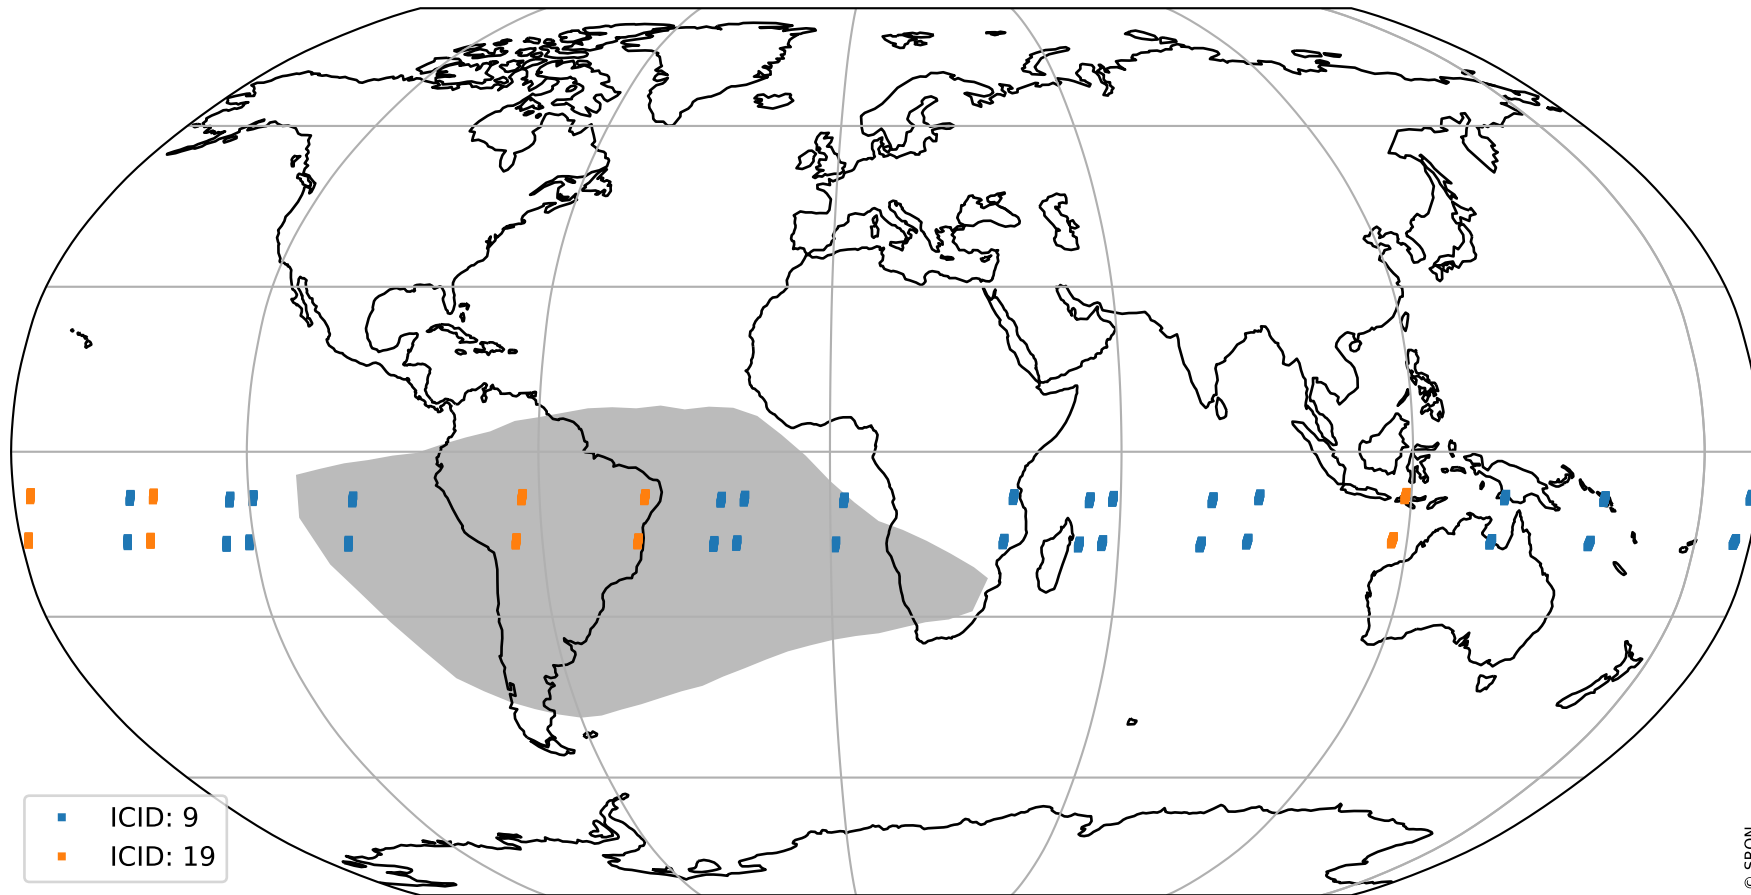

Tropomi SWIR pixel quality (official)

orbits : 20 in [9352, 9397]
coverage : 2019-08-03 / 2019-08-06
to good : 354
good to bad : 1048
to worst : 168
created : 2023-08-22T07:58:31

total quality compared with SWIR pixel-quality CKD

Tropomi SWIR pixel quality (official)

orbits : 20 in [9352, 9397]
coverage : 2019-08-03 / 2019-08-06
created : 2023-08-22T07:58:31

Histograms of pixel-quality

Tropomi SWIR pixel quality (official) ground-tracks of Sentinel-5P

orbits : 20 in [9352, 9397]
coverage : 2019-08-03 / 2019-08-06
created : 2023-08-22T07:58:32

Tropomi SWIR pixel quality (official)

orbits : [2827, 9397]
coverage : 2018-04-30 / 2019-08-06
created : 2023-08-22T07:58:32