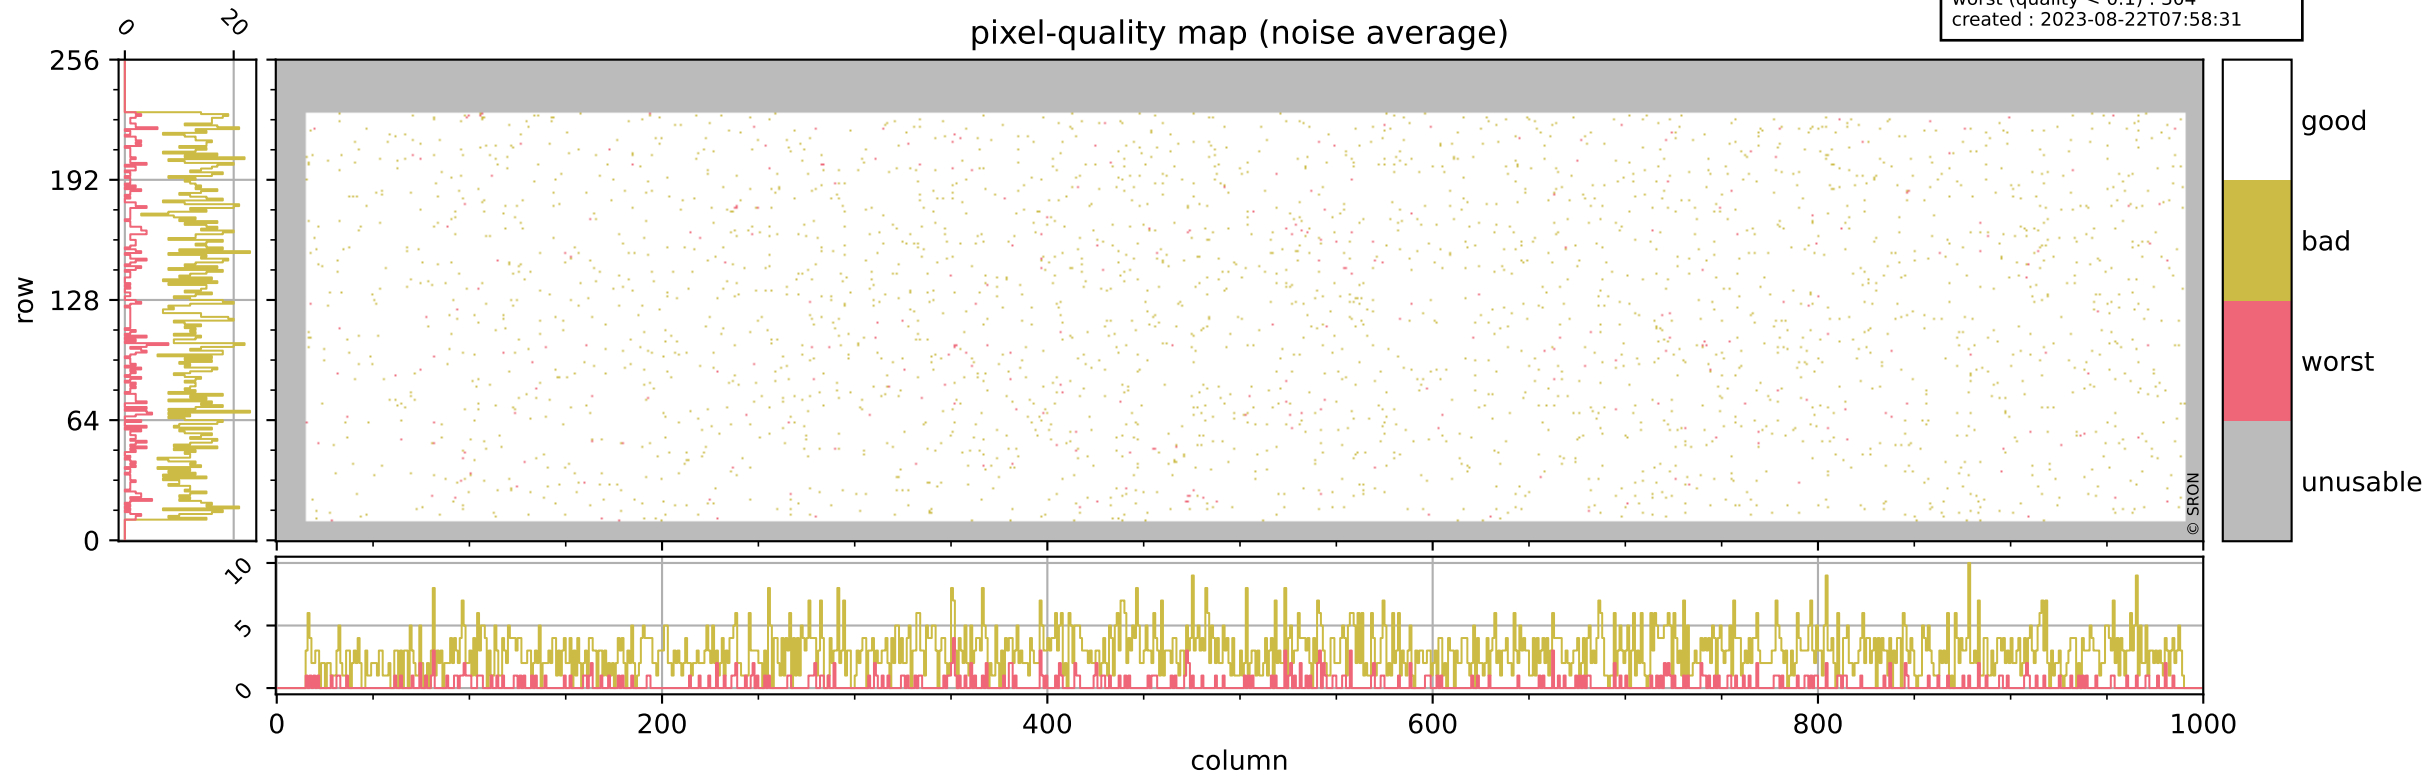

Tropomi SWIR pixel quality (official)

orbits : 20 in [9352, 9397]
coverage : 2019-08-03 / 2019-08-06
bad (quality < 0.8) : 291
worst (quality < 0.1) : 112
created : 2023-08-22T07:58:31

pixel-quality map (dark)

Tropomi SWIR pixel quality (official)

orbits : 20 in [9352, 9397]
coverage : 2019-08-03 / 2019-08-06
bad (quality < 0.8) : 2853
worst (quality < 0.1) : 304
created : 2023-08-22T07:58:31

pixel-quality map (noise average)

Tropomi SWIR pixel quality (official)

orbits : 20 in [9352, 9397]
coverage : 2019-08-03 / 2019-08-06
to good : 354
good to bad : 1048
to worst : 168
created : 2023-08-22T07:58:31

total quality compared with SWIR pixel-quality CKD

Tropomi SWIR pixel quality (official)

orbits : 20 in [9352, 9397]
coverage : 2019-08-03 / 2019-08-06
created : 2023-08-22T07:58:31

Histograms of pixel-quality

Tropomi SWIR pixel quality (official) ground-tracks of Sentinel-5P