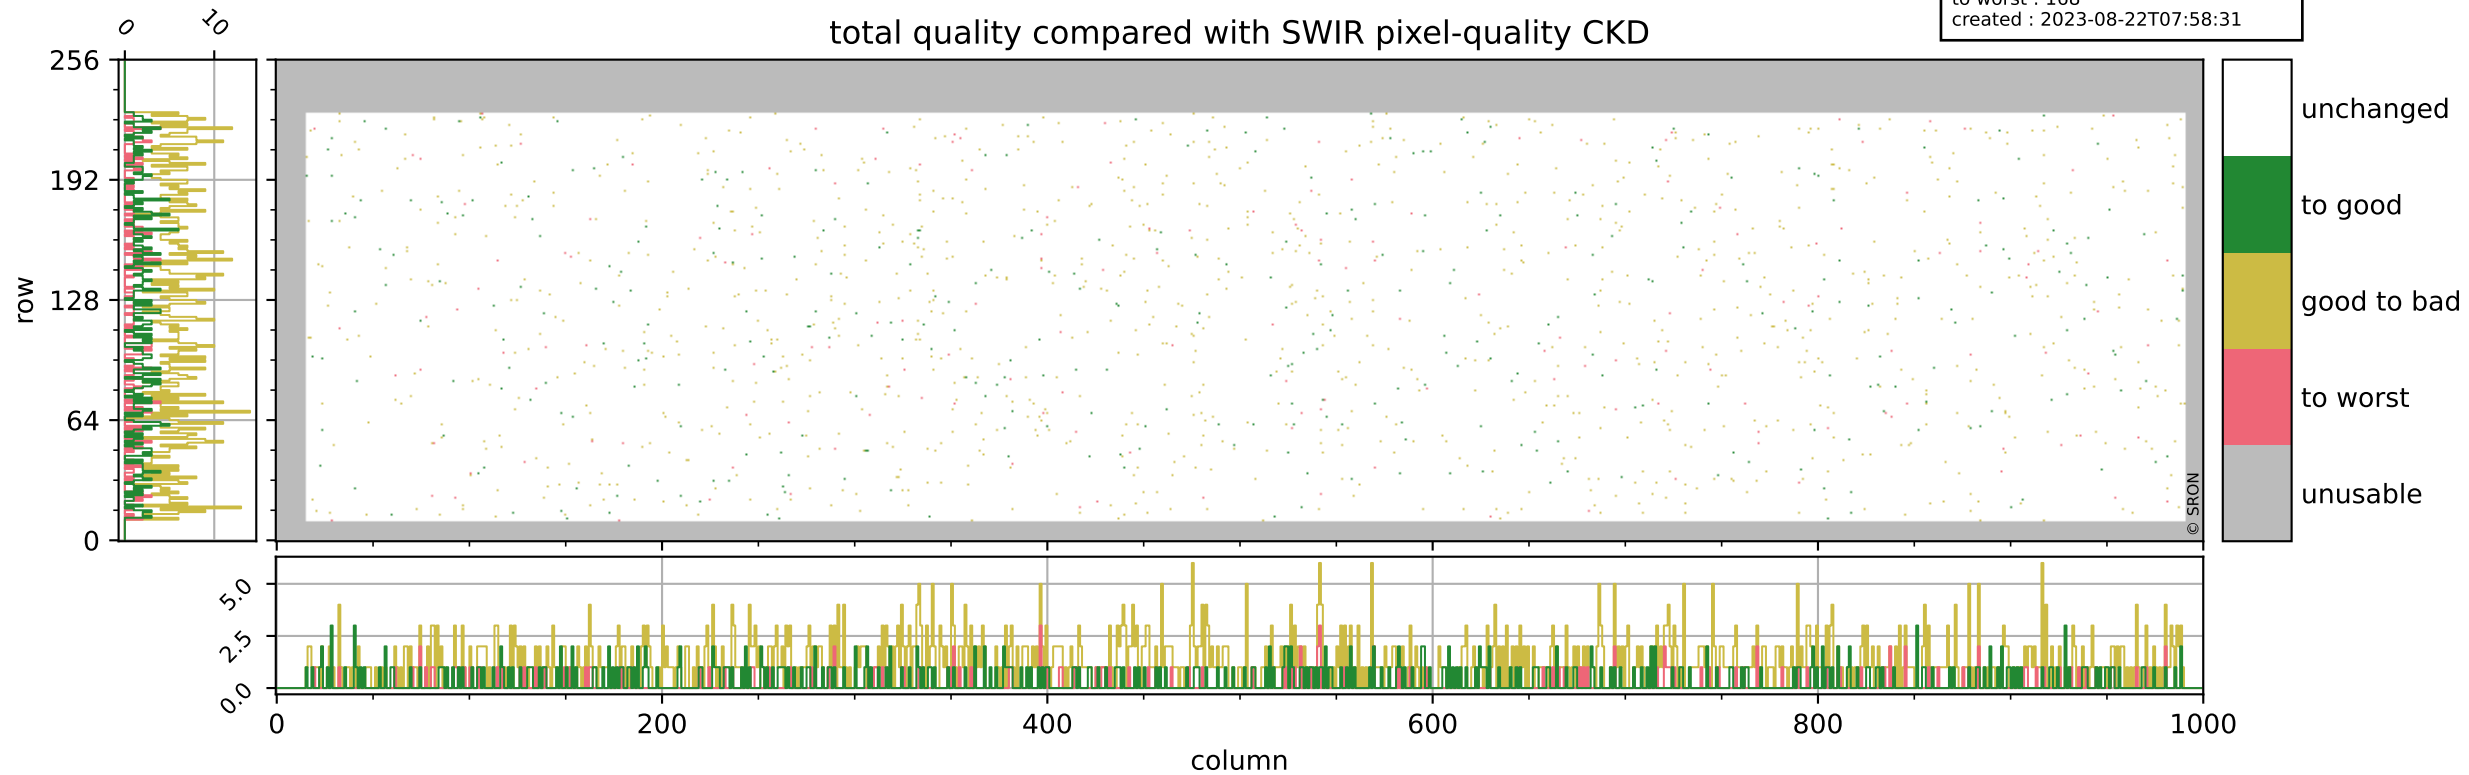

Tropomi SWIR pixel quality (official)

orbits : 20 in [9352, 9397]
coverage : 2019-08-03 / 2019-08-06
bad (quality < 0.8) : 291
worst (quality < 0.1) : 112
created : 2023-08-22T07:58:31

pixel-quality map (dark)

Tropomi SWIR pixel quality (official)

orbits : 20 in [9352, 9397]
coverage : 2019-08-03 / 2019-08-06
bad (quality < 0.8) : 2853
worst (quality < 0.1) : 304
created : 2023-08-22T07:58:31

pixel-quality map (noise average)

Tropomi SWIR pixel quality (official)

orbits : 20 in [9352, 9397]
coverage : 2019-08-03 / 2019-08-06
to good : 354
good to bad : 1048
to worst : 168
created : 2023-08-22T07:58:31

total quality compared with SWIR pixel-quality CKD

Tropomi SWIR pixel quality (official)

orbits : 20 in [9352, 9397]
coverage : 2019-08-03 / 2019-08-06
created : 2023-08-22T07:58:31

Histograms of pixel-quality

Tropomi SWIR pixel quality (official) ground-tracks of Sentinel-5P