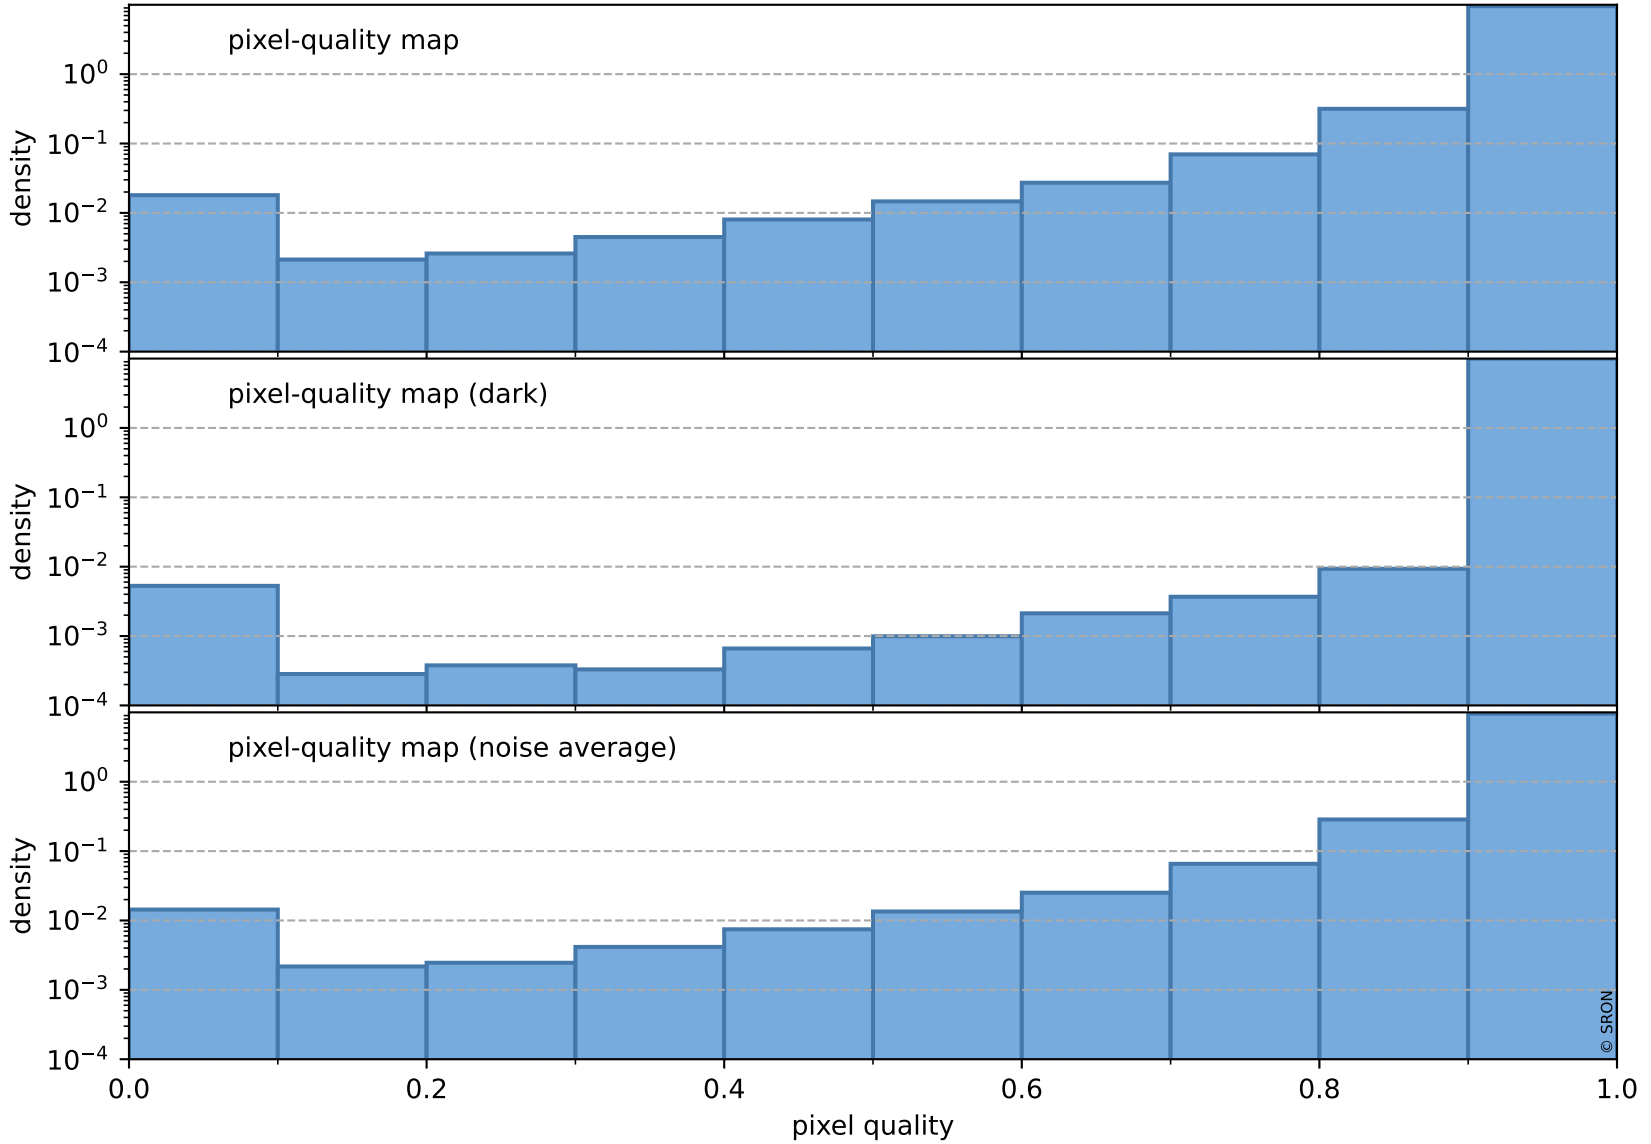

Tropomi SWIR pixel quality (official)

orbits : 20 in [9352, 9397]
coverage : 2019-08-03 / 2019-08-06
to good : 354
good to bad : 1048
to worst : 168
created : 2023-08-22T07:58:31

total quality compared with SWIR pixel-quality CKD

Tropomi SWIR pixel quality (official)

orbits : 20 in [9352, 9397]
coverage : 2019-08-03 / 2019-08-06
created : 2023-08-22T07:58:31

Histograms of pixel-quality

Tropomi SWIR pixel quality (official) ground-tracks of Sentinel-5P

orbits : 20 in [9352, 9397]
coverage : 2019-08-03 / 2019-08-06
created : 2023-08-22T07:58:32

Tropomi SWIR pixel quality (official)

orbits : [2827, 9397]
coverage : 2018-04-30 / 2019-08-06
created : 2023-08-22T07:58:32