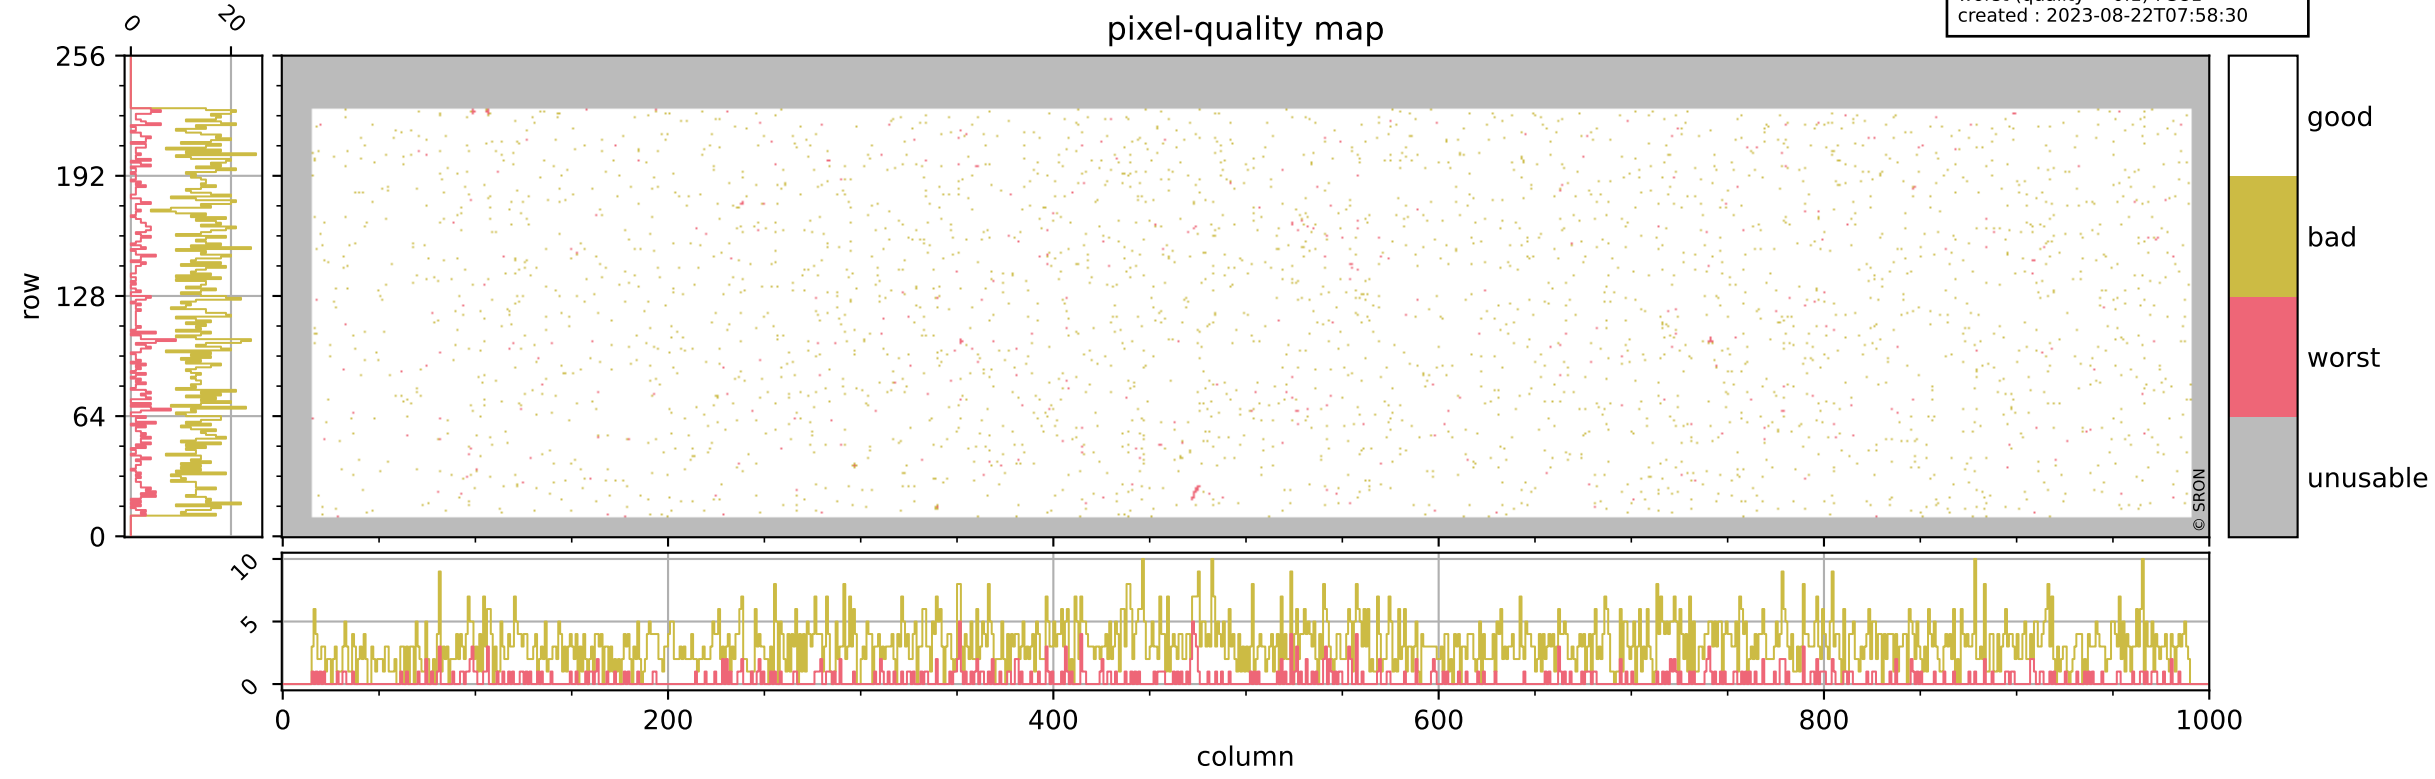

Tropomi SWIR pixel quality (official)

orbits : 20 in [9352, 9397]
coverage : 2019-08-03 / 2019-08-06
bad (quality < 0.8) : 3108
worst (quality < 0.1) : 381
created : 2023-08-22T07:58:30

pixel-quality map

Tropomi SWIR pixel quality (official)

orbits : 20 in [9352, 9397]
coverage : 2019-08-03 / 2019-08-06
bad (quality < 0.8) : 291
worst (quality < 0.1) : 112
created : 2023-08-22T07:58:31

pixel-quality map (dark)

Tropomi SWIR pixel quality (official)

orbits : 20 in [9352, 9397]
coverage : 2019-08-03 / 2019-08-06
bad (quality < 0.8) : 2853
worst (quality < 0.1) : 304
created : 2023-08-22T07:58:31

pixel-quality map (noise average)

Tropomi SWIR pixel quality (official)

orbits : 20 in [9352, 9397]
coverage : 2019-08-03 / 2019-08-06
created : 2023-08-22T07:58:31

Histograms of pixel-quality

Tropomi SWIR pixel quality (official) ground-tracks of Sentinel-5P