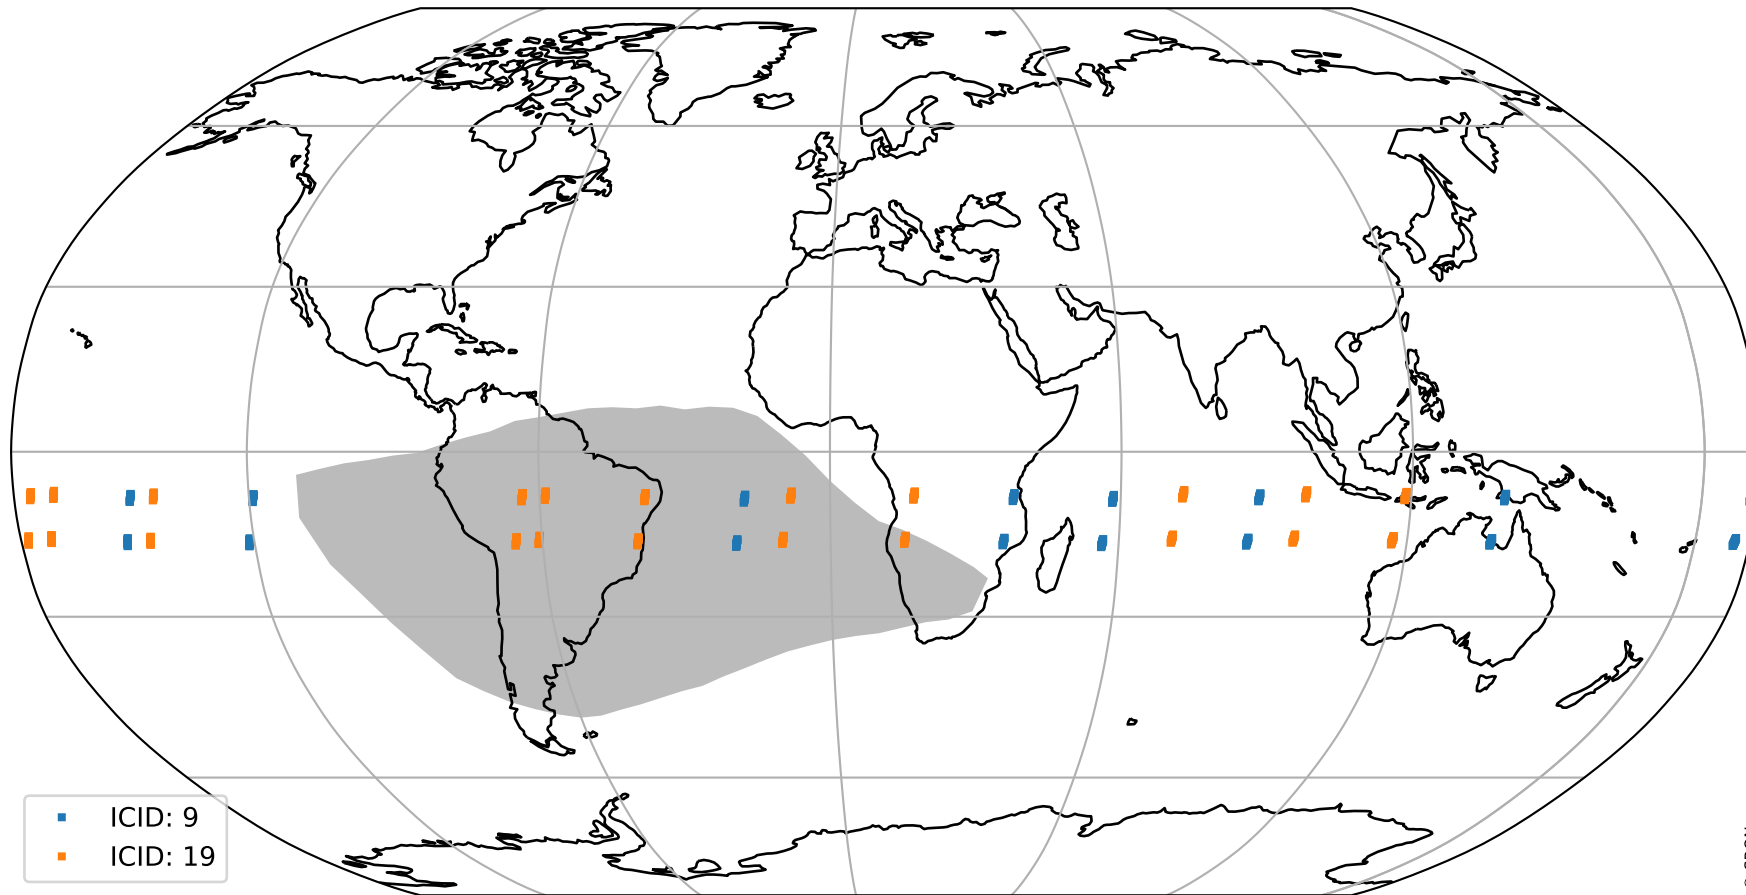

Tropomi SWIR pixel quality (official)

orbits : 19 in [9367, 9412]
coverage : 2019-08-04 / 2019-08-07
to good : 354
good to bad : 1068
to worst : 157
created : 2023-08-22T07:58:33

total quality compared with SWIR pixel-quality CKD

Tropomi SWIR pixel quality (official)

orbits : 19 in [9367, 9412]
coverage : 2019-08-04 / 2019-08-07
created : 2023-08-22T07:58:34

Histograms of pixel-quality

Tropomi SWIR pixel quality (official) ground-tracks of Sentinel-5P

orbits : 19 in [9367, 9412]
coverage : 2019-08-04 / 2019-08-07
created : 2023-08-22T07:58:34

Tropomi SWIR pixel quality (official)

orbits : [2827, 9412]
coverage : 2018-04-30 / 2019-08-07
created : 2023-08-22T07:58:34