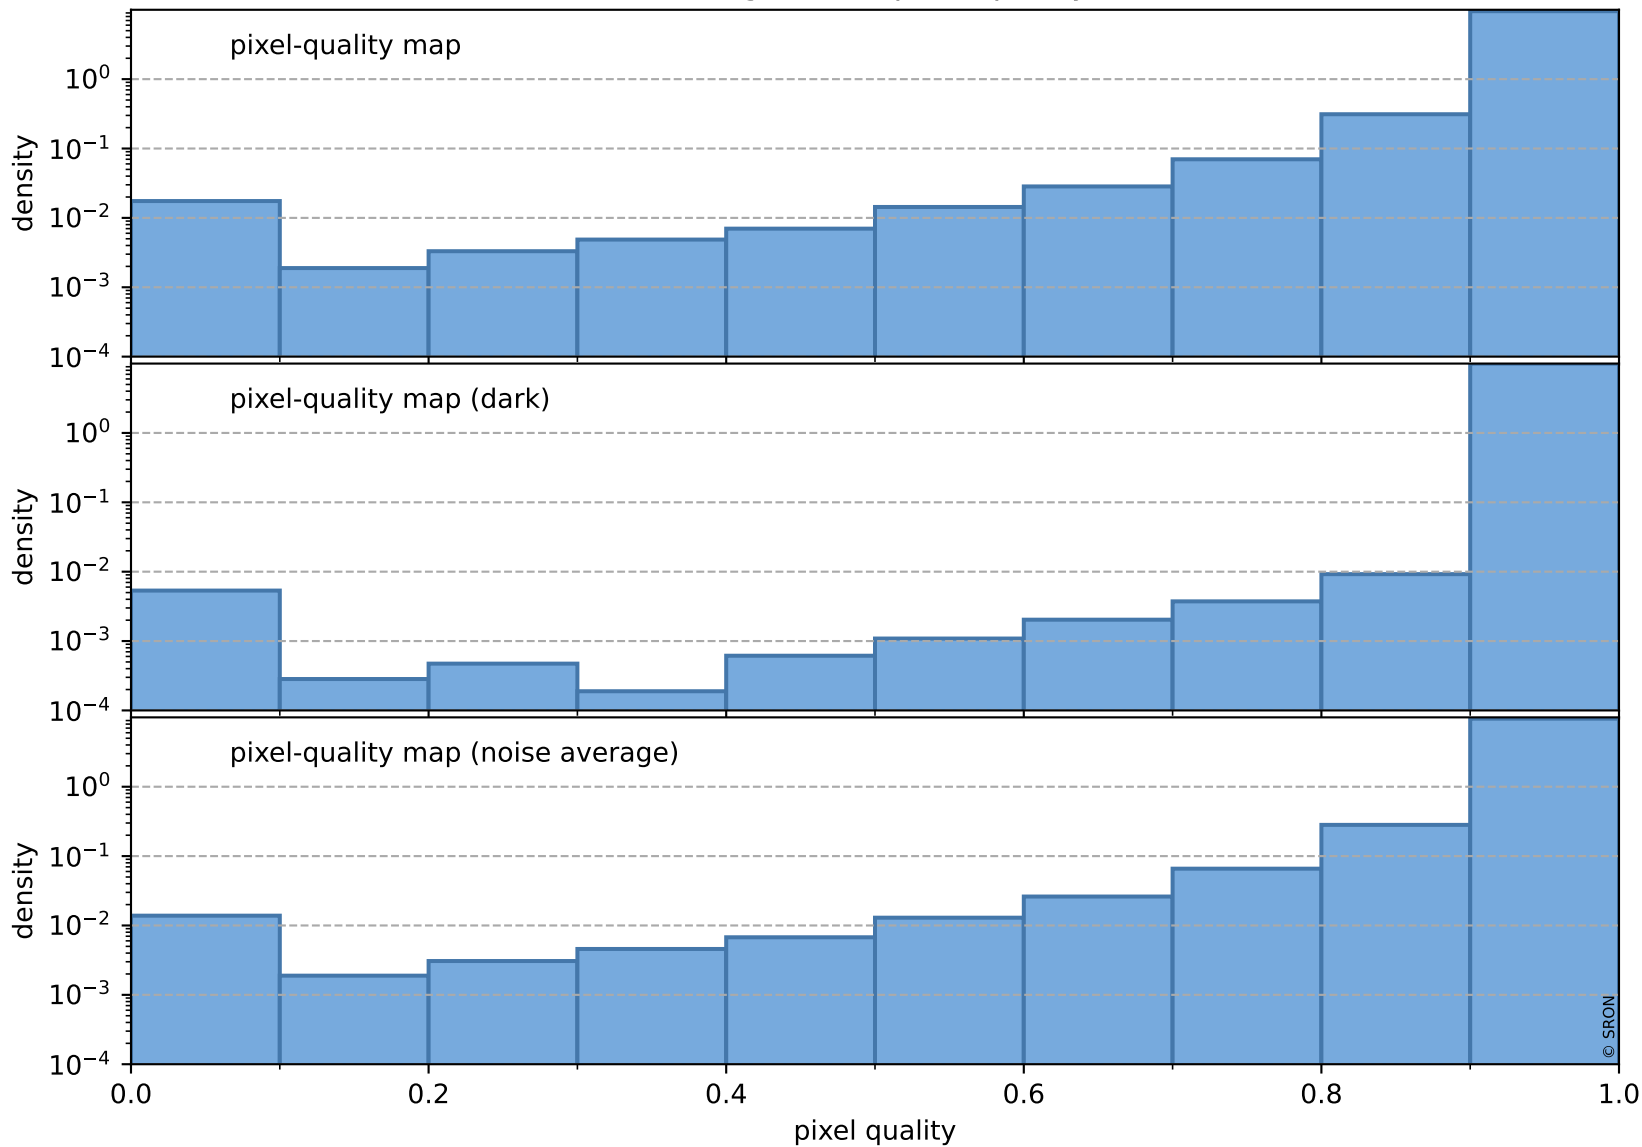

Tropomi SWIR pixel quality (official)

orbits : 19 in [9367, 9412]
coverage : 2019-08-04 / 2019-08-07
bad (quality < 0.8) : 2859
worst (quality < 0.1) : 293
created : 2023-08-22T07:58:33

pixel-quality map (noise average)

Tropomi SWIR pixel quality (official)

orbits : 19 in [9367, 9412]
coverage : 2019-08-04 / 2019-08-07
to good : 354
good to bad : 1068
to worst : 157
created : 2023-08-22T07:58:33

total quality compared with SWIR pixel-quality CKD

Tropomi SWIR pixel quality (official)

orbits : 19 in [9367, 9412]
coverage : 2019-08-04 / 2019-08-07
created : 2023-08-22T07:58:34

Histograms of pixel-quality

Tropomi SWIR pixel quality (official) ground-tracks of Sentinel-5P

orbits : 19 in [9367, 9412]
coverage : 2019-08-04 / 2019-08-07
created : 2023-08-22T07:58:34

Tropomi SWIR pixel quality (official)

orbits : [2827, 9412]
coverage : 2018-04-30 / 2019-08-07
created : 2023-08-22T07:58:34