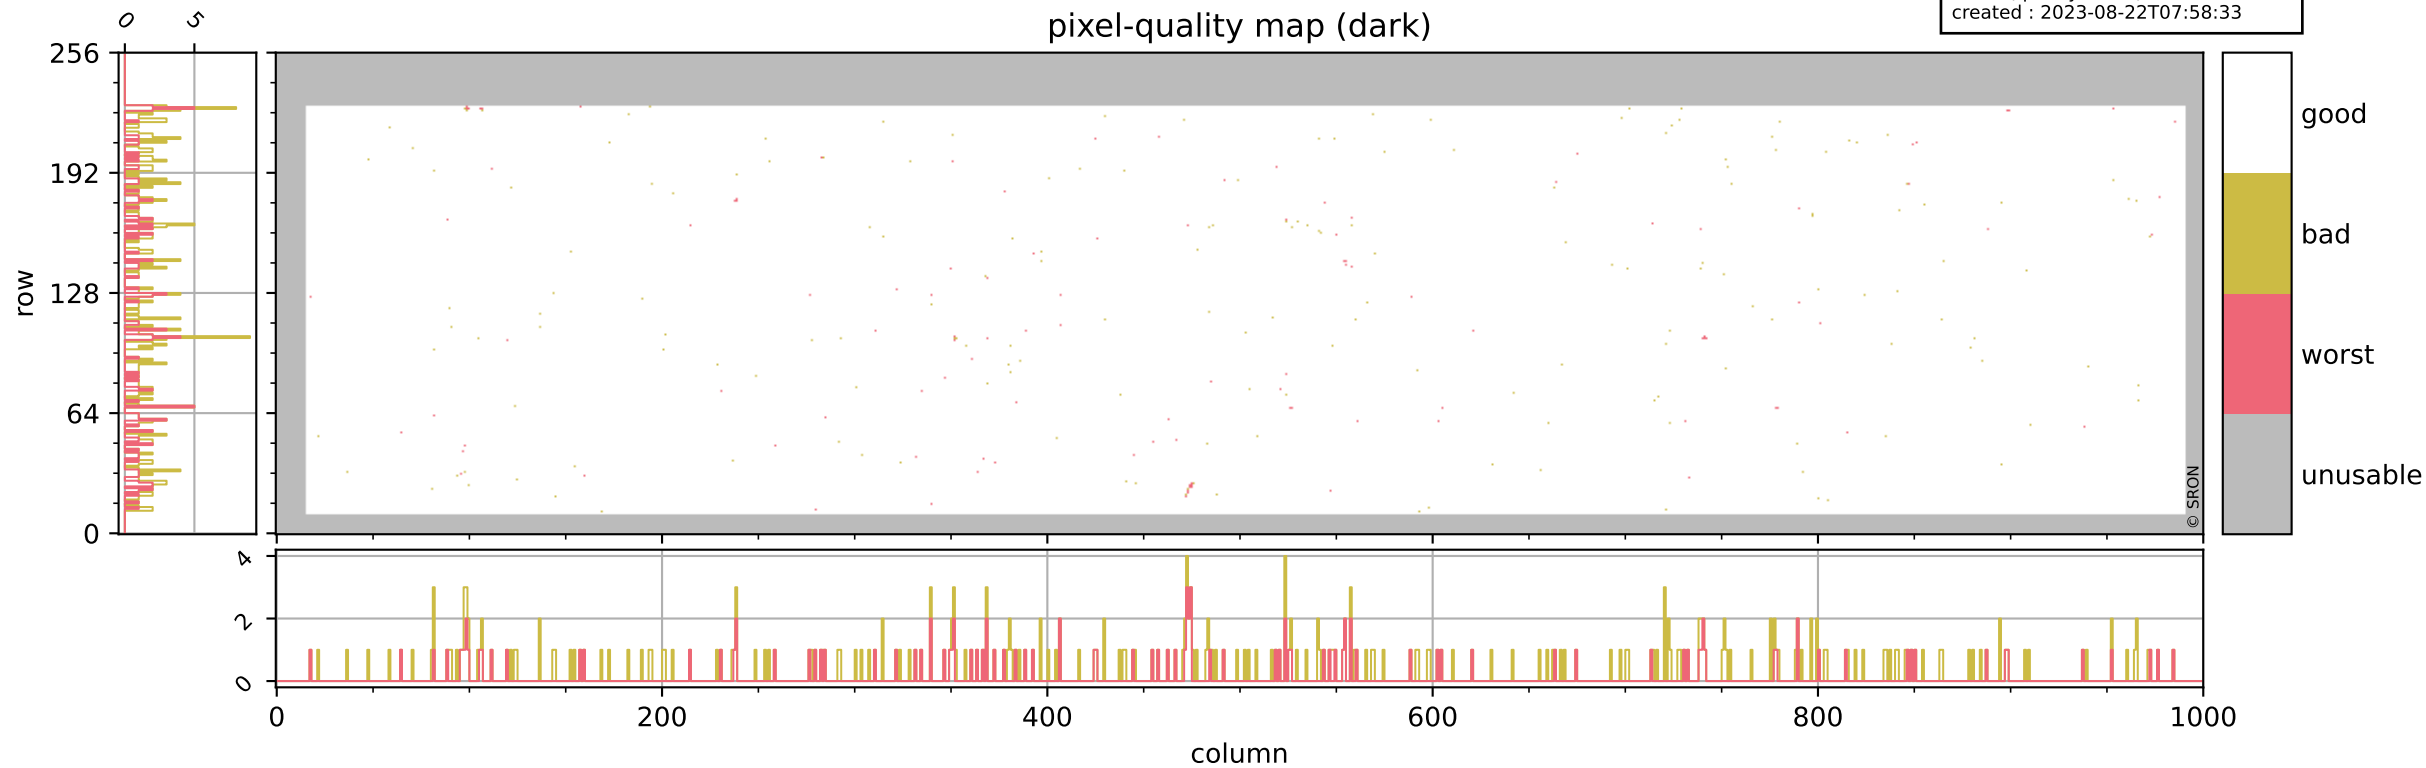

Tropomi SWIR pixel quality (official)

orbits : 19 in [9367, 9412]
coverage : 2019-08-04 / 2019-08-07
bad (quality < 0.8) : 3116
worst (quality < 0.1) : 370
created : 2023-08-22T07:58:33

pixel-quality map

Tropomi SWIR pixel quality (official)

orbits : 19 in [9367, 9412]
coverage : 2019-08-04 / 2019-08-07
bad (quality < 0.8) : 291
worst (quality < 0.1) : 113
created : 2023-08-22T07:58:33

pixel-quality map (dark)

Tropomi SWIR pixel quality (official)

orbits : 19 in [9367, 9412]
coverage : 2019-08-04 / 2019-08-07
bad (quality < 0.8) : 2859
worst (quality < 0.1) : 293
created : 2023-08-22T07:58:33

pixel-quality map (noise average)

Tropomi SWIR pixel quality (official)

orbits : 19 in [9367, 9412]
coverage : 2019-08-04 / 2019-08-07
created : 2023-08-22T07:58:34

Histograms of pixel-quality

Tropomi SWIR pixel quality (official) ground-tracks of Sentinel-5P