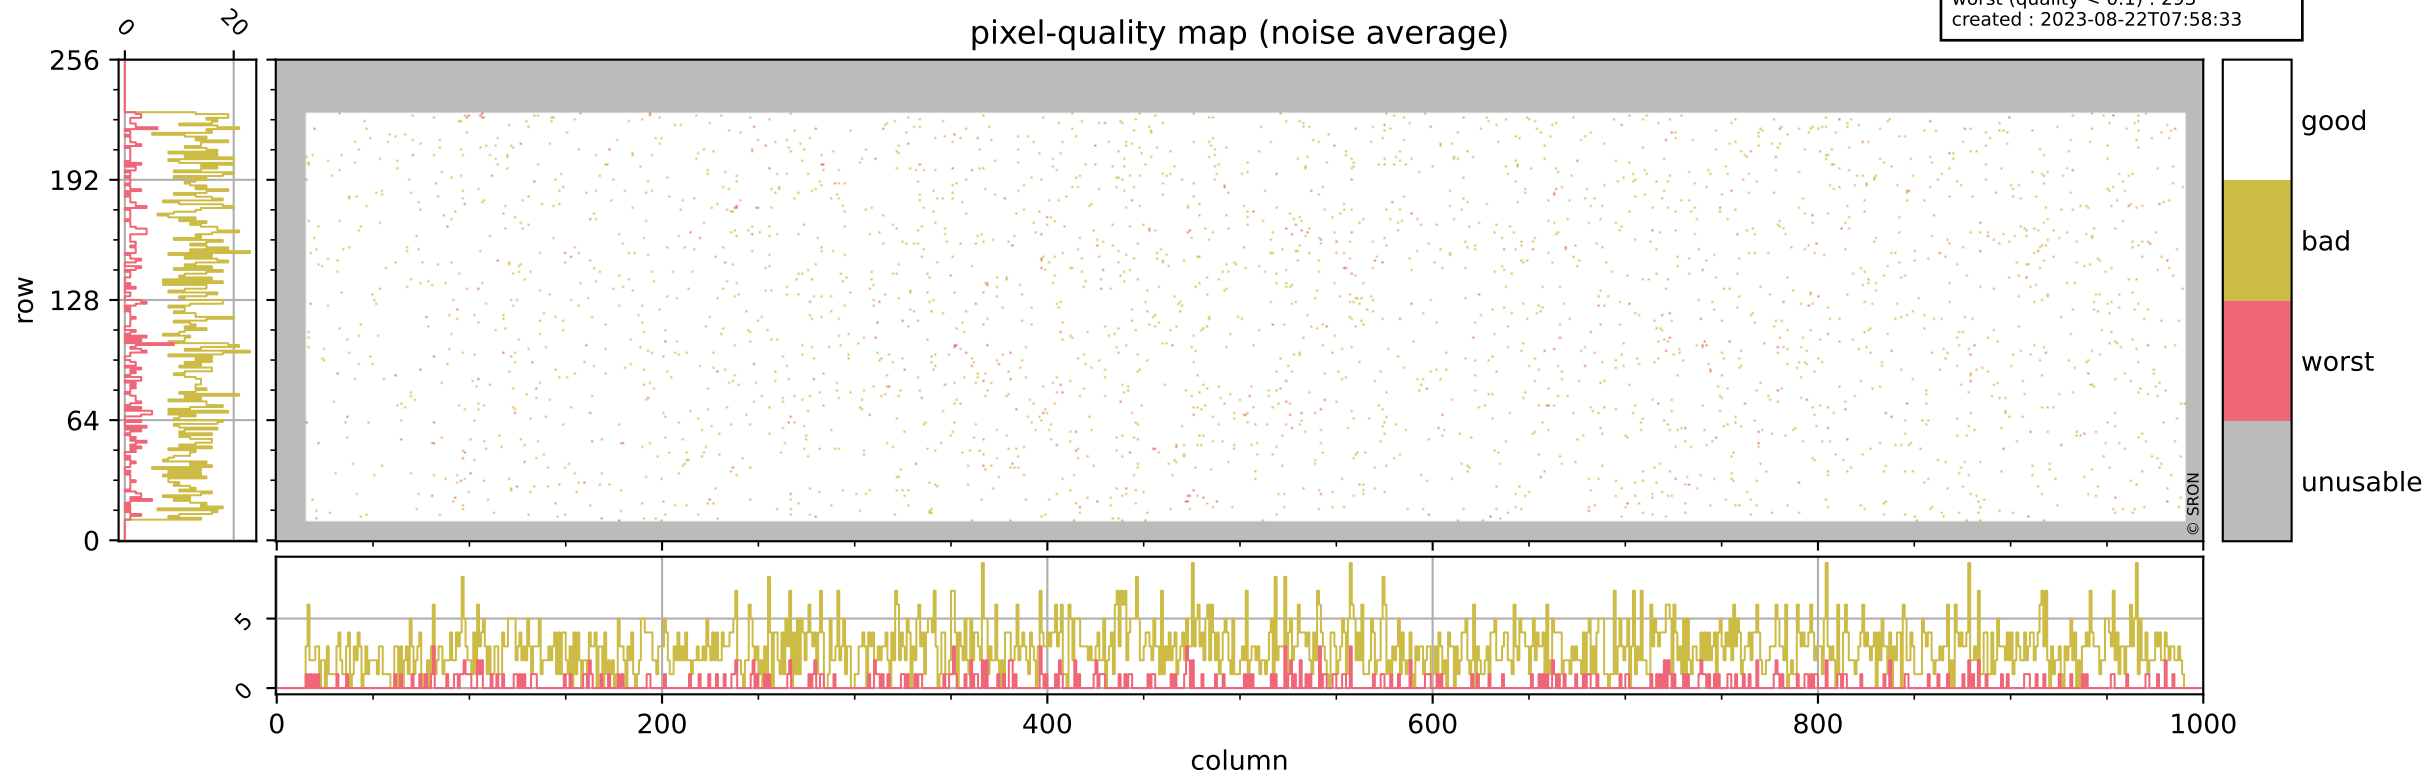

Tropomi SWIR pixel quality (official)

orbits : 19 in [9367, 9412]
coverage : 2019-08-04 / 2019-08-07
bad (quality < 0.8) : 291
worst (quality < 0.1) : 113
created : 2023-08-22T07:58:33

pixel-quality map (dark)

Tropomi SWIR pixel quality (official)

orbits : 19 in [9367, 9412]
coverage : 2019-08-04 / 2019-08-07
bad (quality < 0.8) : 2859
worst (quality < 0.1) : 293
created : 2023-08-22T07:58:33

pixel-quality map (noise average)

Tropomi SWIR pixel quality (official)

orbits : 19 in [9367, 9412]
coverage : 2019-08-04 / 2019-08-07
to good : 354
good to bad : 1068
to worst : 157
created : 2023-08-22T07:58:33

total quality compared with SWIR pixel-quality CKD

Tropomi SWIR pixel quality (official)

orbits : 19 in [9367, 9412]
coverage : 2019-08-04 / 2019-08-07
created : 2023-08-22T07:58:34

Histograms of pixel-quality

Tropomi SWIR pixel quality (official) ground-tracks of Sentinel-5P