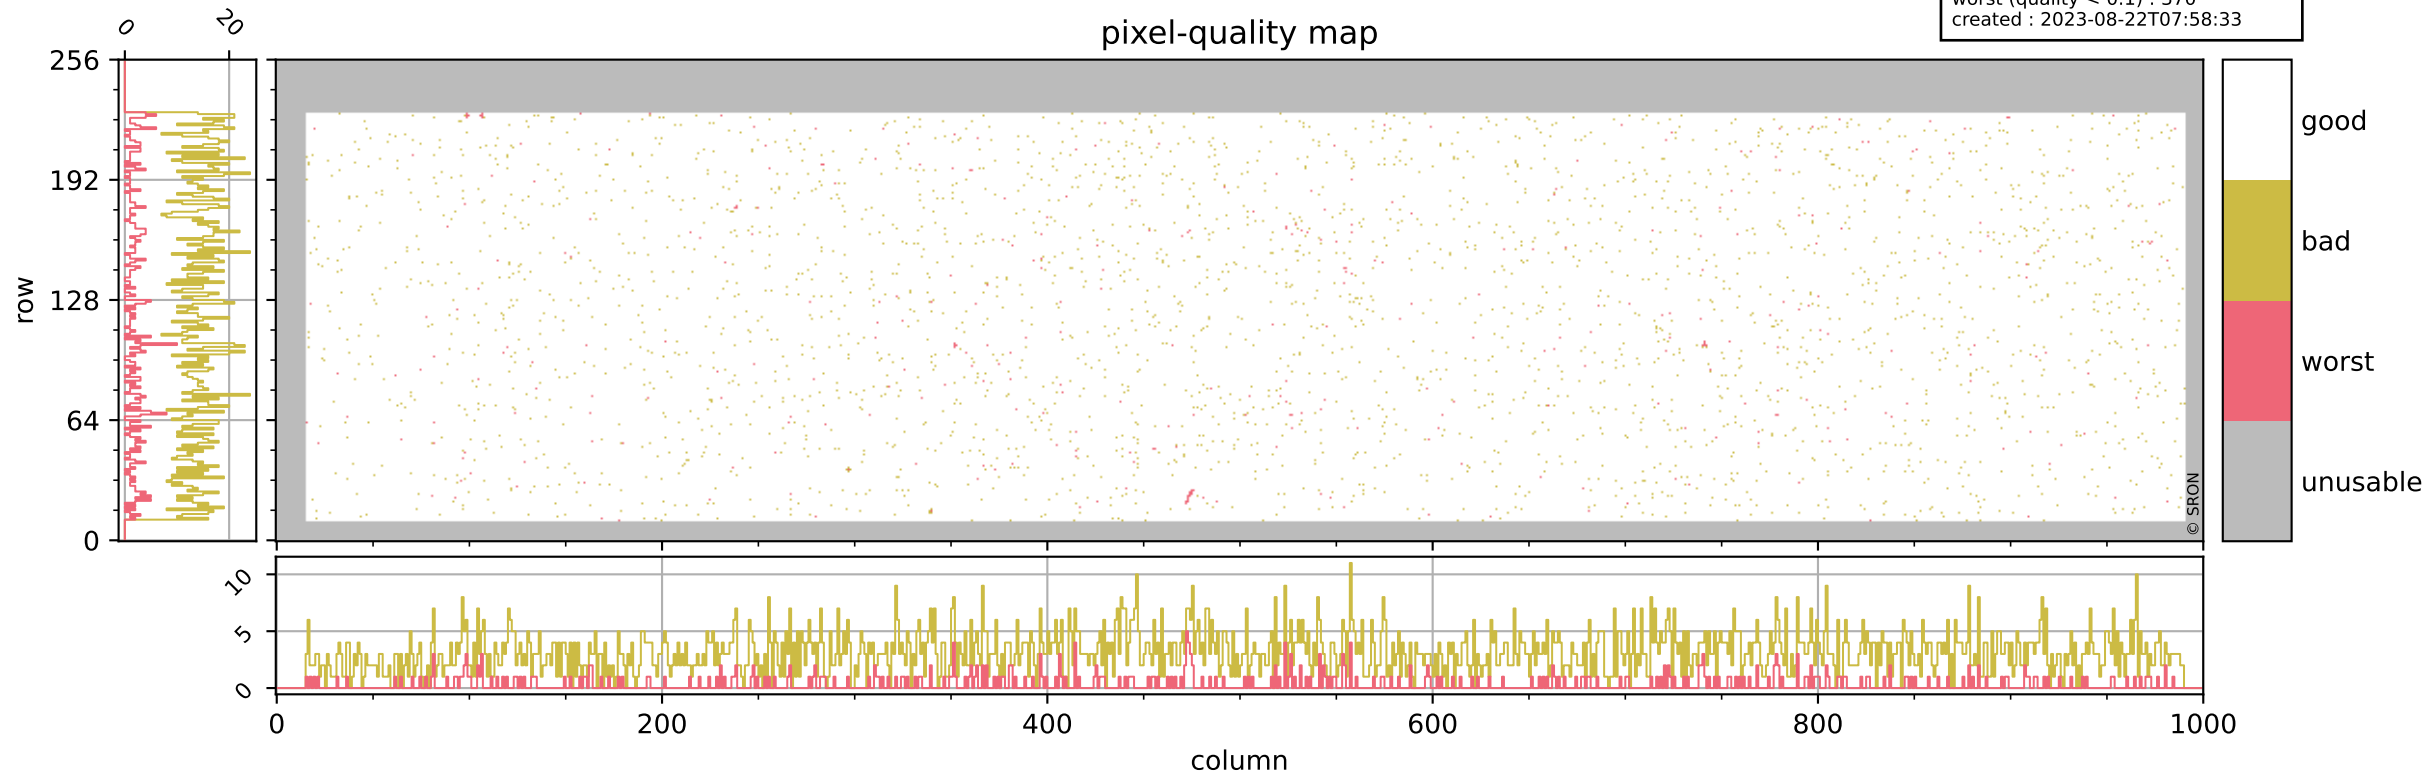

Tropomi SWIR pixel quality (official)

orbits : 19 in [9367, 9412]
coverage : 2019-08-04 / 2019-08-07
bad (quality < 0.8) : 3116
worst (quality < 0.1) : 370
created : 2023-08-22T07:58:33

pixel-quality map

Tropomi SWIR pixel quality (official)

orbits : 19 in [9367, 9412]
coverage : 2019-08-04 / 2019-08-07
bad (quality < 0.8) : 291
worst (quality < 0.1) : 113
created : 2023-08-22T07:58:33

pixel-quality map (dark)

Tropomi SWIR pixel quality (official)

orbits : 19 in [9367, 9412]
coverage : 2019-08-04 / 2019-08-07
bad (quality < 0.8) : 2859
worst (quality < 0.1) : 293
created : 2023-08-22T07:58:33

pixel-quality map (noise average)

Tropomi SWIR pixel quality (official)

orbits : 19 in [9367, 9412]
coverage : 2019-08-04 / 2019-08-07
created : 2023-08-22T07:58:34

Histograms of pixel-quality

Tropomi SWIR pixel quality (official) ground-tracks of Sentinel-5P