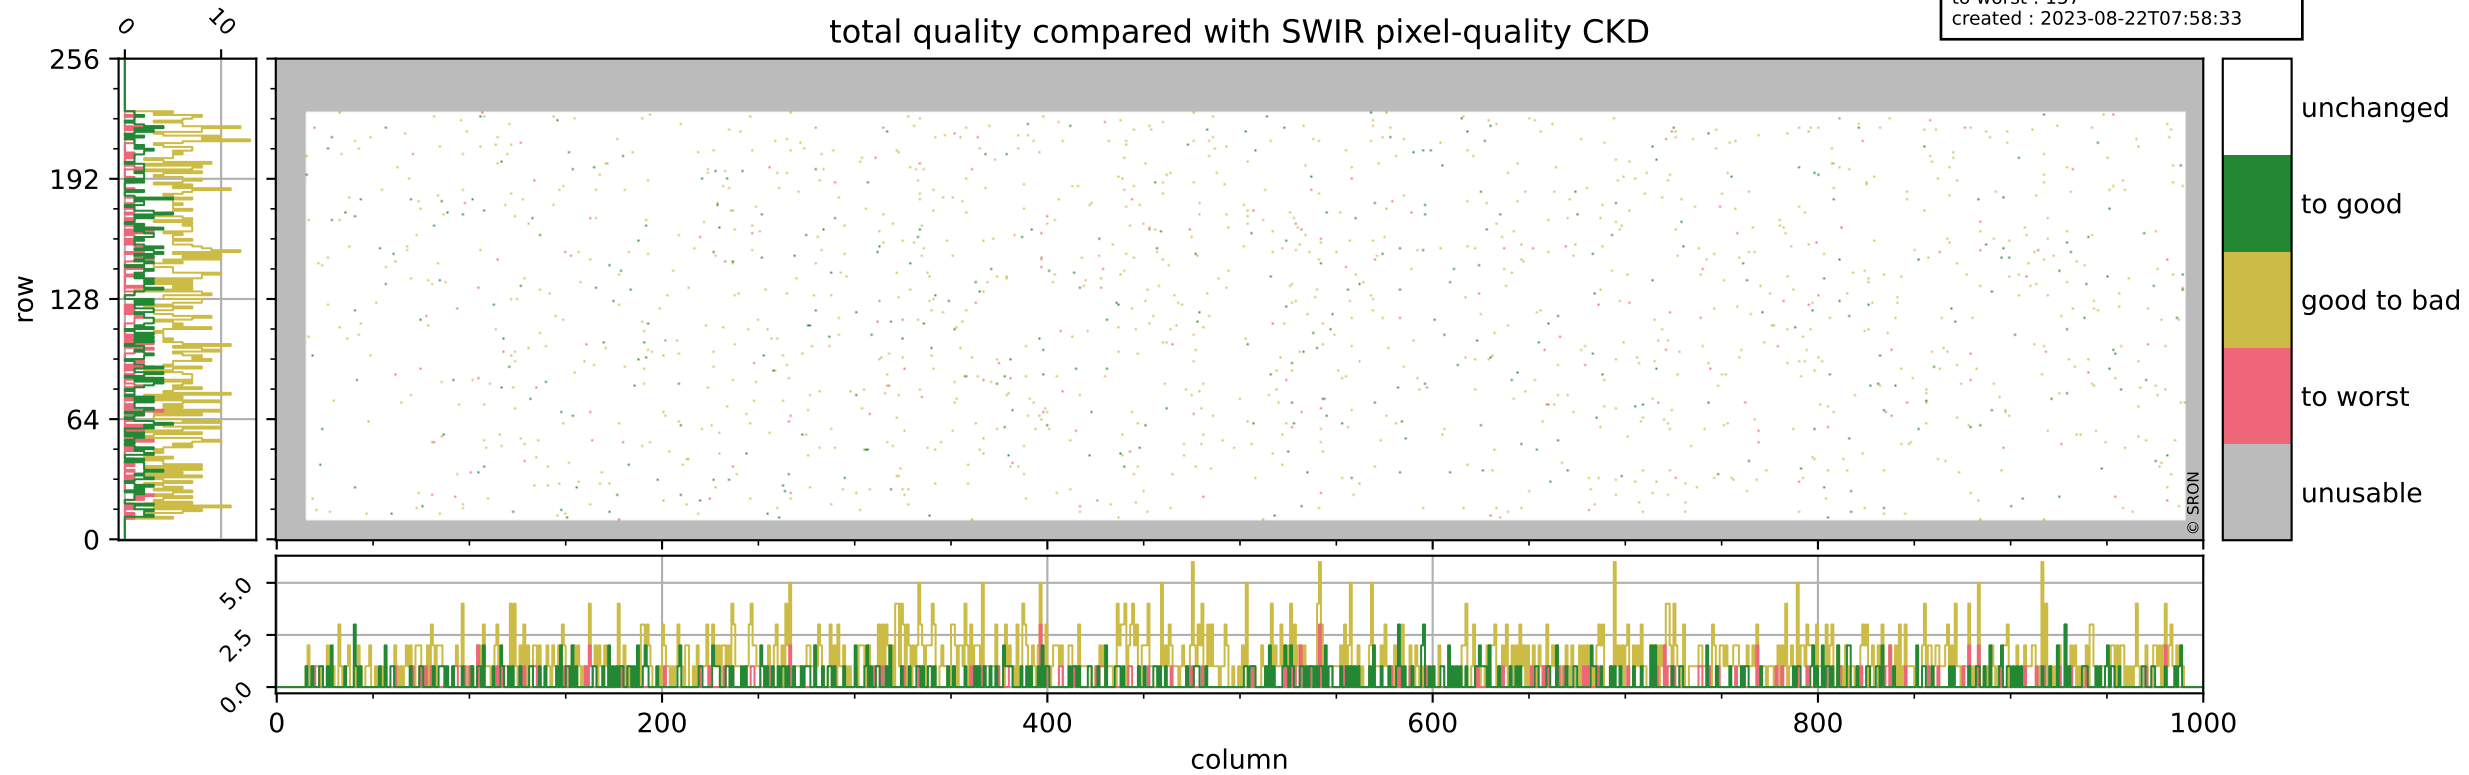

Tropomi SWIR pixel quality (official)

orbits : 19 in [9367, 9412]
coverage : 2019-08-04 / 2019-08-07
bad (quality < 0.8) : 2859
worst (quality < 0.1) : 293
created : 2023-08-22T07:58:33

pixel-quality map (noise average)

Tropomi SWIR pixel quality (official)

orbits : 19 in [9367, 9412]
coverage : 2019-08-04 / 2019-08-07
to good : 354
good to bad : 1068
to worst : 157
created : 2023-08-22T07:58:33

total quality compared with SWIR pixel-quality CKD

Tropomi SWIR pixel quality (official)

orbits : 19 in [9367, 9412]
coverage : 2019-08-04 / 2019-08-07
created : 2023-08-22T07:58:34

Histograms of pixel-quality

Tropomi SWIR pixel quality (official) ground-tracks of Sentinel-5P

orbits : 19 in [9367, 9412]
coverage : 2019-08-04 / 2019-08-07
created : 2023-08-22T07:58:34

Tropomi SWIR pixel quality (official)

orbits : [2827, 9412]
coverage : 2018-04-30 / 2019-08-07
created : 2023-08-22T07:58:34