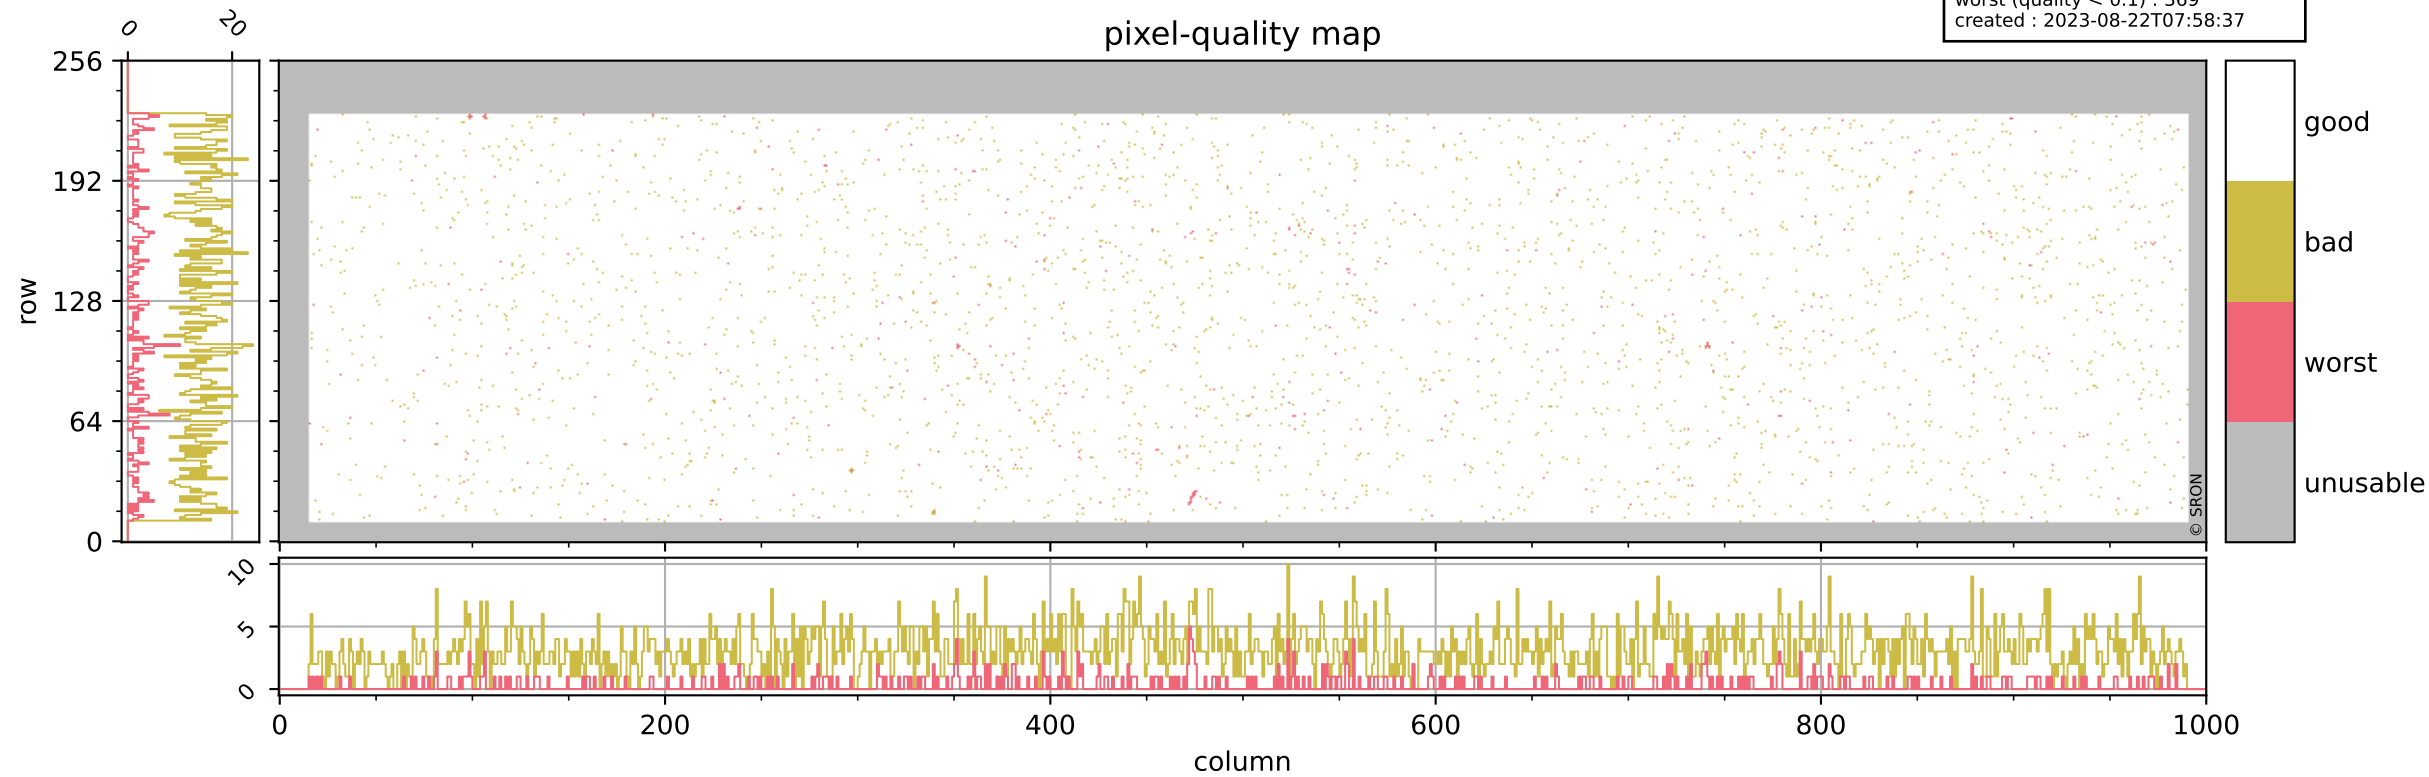

Tropomi SWIR pixel quality (official)

orbits : 19 in [9397, 9442]
coverage : 2019-08-06 / 2019-08-09
bad (quality < 0.8) : 3073
worst (quality < 0.1) : 369
created : 2023-08-22T07:58:37

Tropomi SWIR pixel quality (official)

orbits : 19 in [9397, 9442]
coverage : 2019-08-06 / 2019-08-09
bad (quality < 0.8) : 291
worst (quality < 0.1) : 114
created : 2023-08-22T07:58:38

Tropomi SWIR pixel quality (official)

orbits : 19 in [9397, 9442]
coverage : 2019-08-06 / 2019-08-09
bad (quality < 0.8) : 2825
worst (quality < 0.1) : 290
created : 2023-08-22T07:58:38

pixel-quality map (noise average)

Tropomi SWIR pixel quality (official)

orbits : 19 in [9397, 9442]
coverage : 2019-08-06 / 2019-08-09
to good : 352
good to bad : 1022
to worst : 156
created : 2023-08-22T07:58:38

Tropomi SWIR pixel quality (official) ground-tracks of Sentinel-5P

orbits : 19 in [9397, 9442]
coverage : 2019-08-06 / 2019-08-09
created : 2023-08-22T07:58:39

Tropomi SWIR pixel quality (official)

orbits : [2827, 9442]
coverage : 2018-04-30 / 2019-08-09
created : 2023-08-22T07:58:39