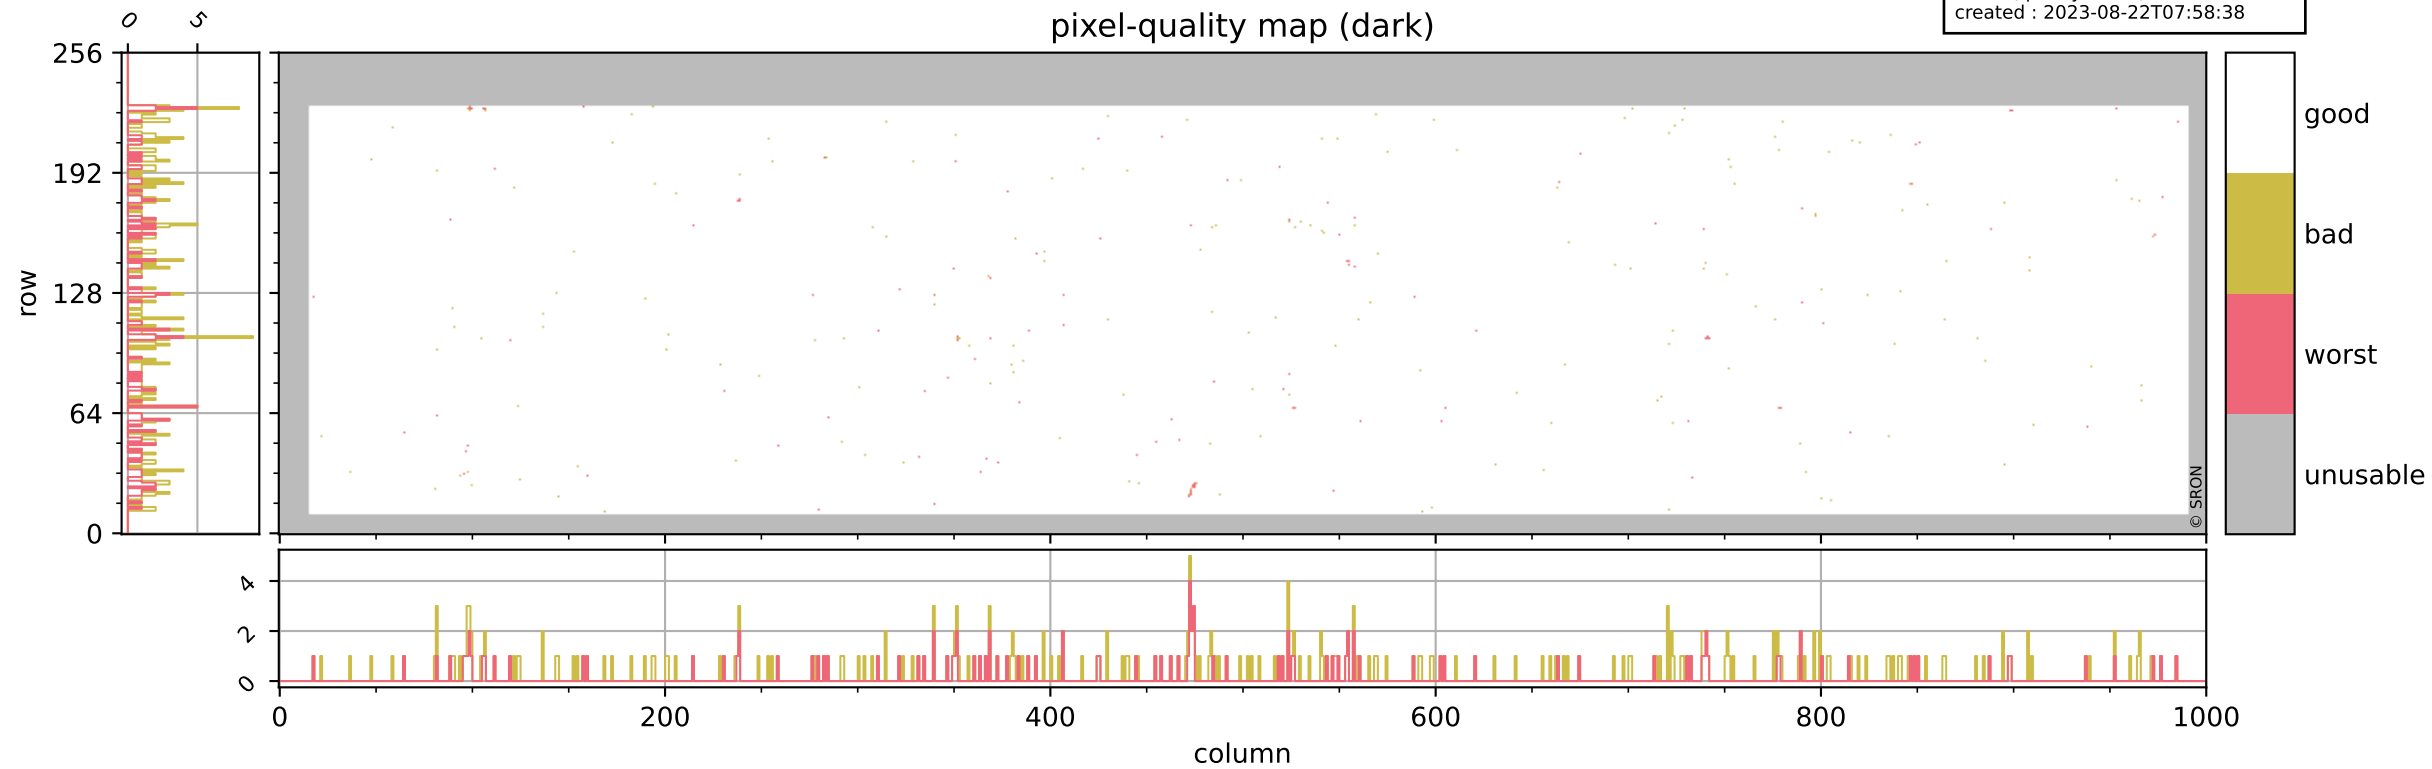

Tropomi SWIR pixel quality (official)

orbits : 19 in [9397, 9442]
coverage : 2019-08-06 / 2019-08-09
bad (quality < 0.8) : 3073
worst (quality < 0.1) : 369
created : 2023-08-22T07:58:37

Tropomi SWIR pixel quality (official)

orbits : 19 in [9397, 9442]
coverage : 2019-08-06 / 2019-08-09
bad (quality < 0.8) : 291
worst (quality < 0.1) : 114
created : 2023-08-22T07:58:38

Tropomi SWIR pixel quality (official)

orbits : 19 in [9397, 9442]
coverage : 2019-08-06 / 2019-08-09
bad (quality < 0.8) : 2825
worst (quality < 0.1) : 290
created : 2023-08-22T07:58:38

pixel-quality map (noise average)

Tropomi SWIR pixel quality (official)

orbits : 19 in [9397, 9442]
coverage : 2019-08-06 / 2019-08-09
to good : 352
good to bad : 1022
to worst : 156
created : 2023-08-22T07:58:38

Tropomi SWIR pixel quality (official) ground-tracks of Sentinel-5P

orbits : 19 in [9397, 9442]
coverage : 2019-08-06 / 2019-08-09
created : 2023-08-22T07:58:39

Tropomi SWIR pixel quality (official)

orbits : [2827, 9442]
coverage : 2018-04-30 / 2019-08-09
created : 2023-08-22T07:58:39