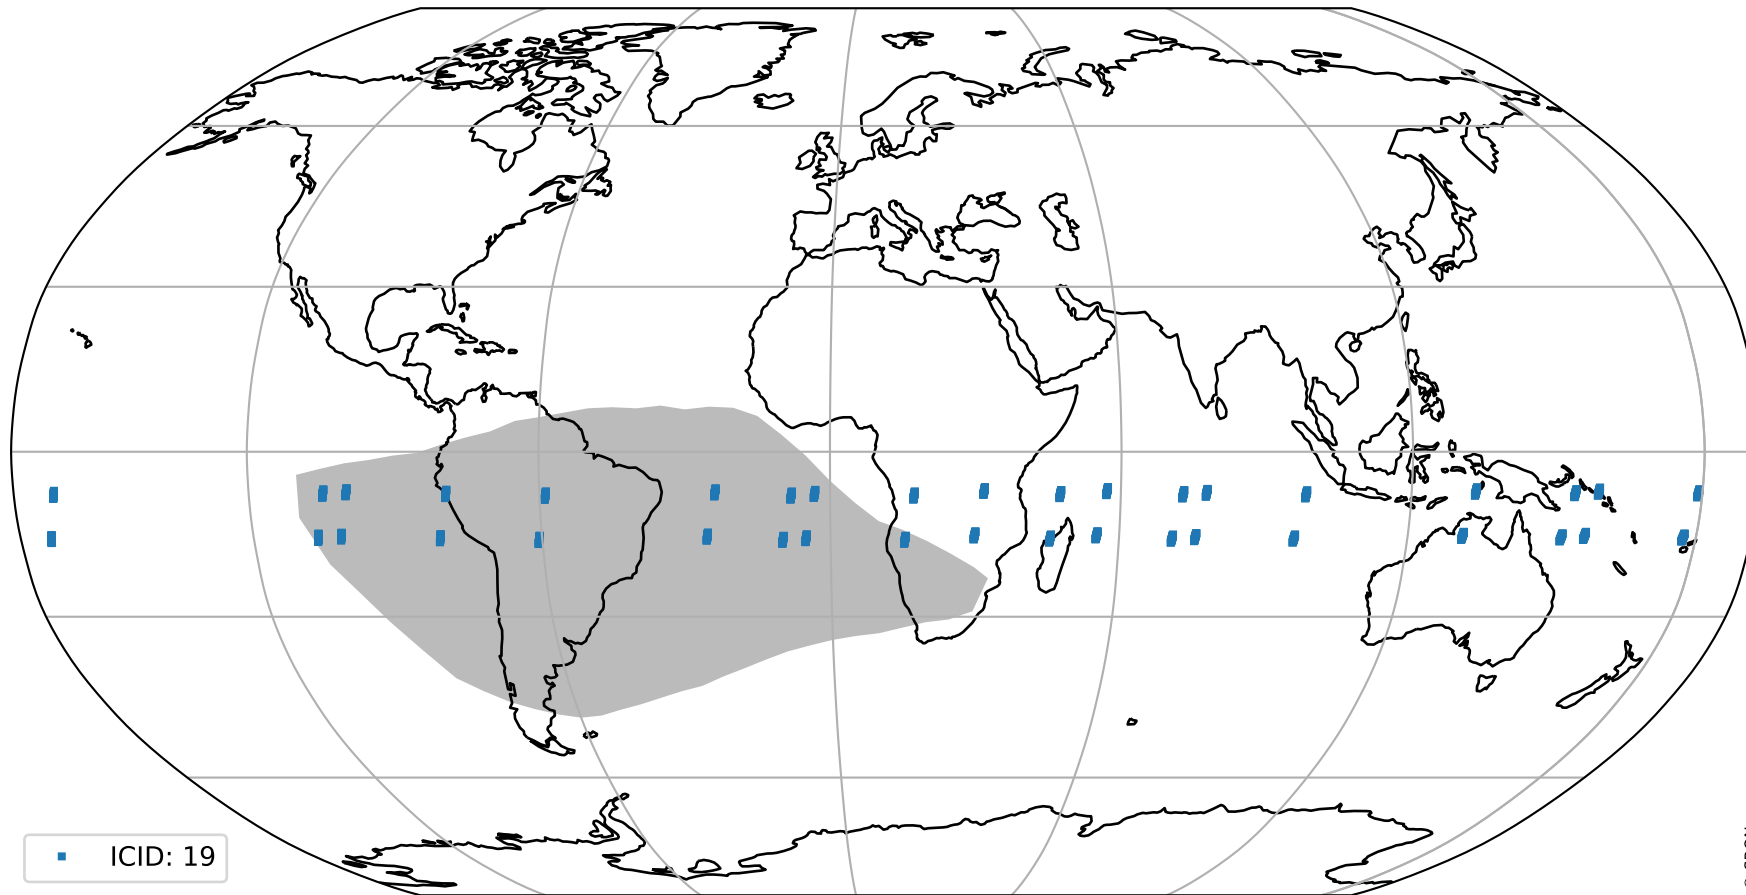

pixel-quality map (noise average)

Tropomi SWIR pixel quality (official)

orbits : 19 in [9397, 9442]
coverage : 2019-08-06 / 2019-08-09
to good : 352
good to bad : 1022
to worst : 156
created : 2023-08-22T07:58:38

total quality compared with SWIR pixel-quality CKD

Tropomi SWIR pixel quality (official)

orbits : 19 in [9397, 9442]
coverage : 2019-08-06 / 2019-08-09
created : 2023-08-22T07:58:38

Histograms of pixel-quality

Tropomi SWIR pixel quality (official) ground-tracks of Sentinel-5P

orbits : 19 in [9397, 9442]
coverage : 2019-08-06 / 2019-08-09
created : 2023-08-22T07:58:39

Tropomi SWIR pixel quality (official)

orbits : [2827, 9442]
coverage : 2018-04-30 / 2019-08-09
created : 2023-08-22T07:58:39