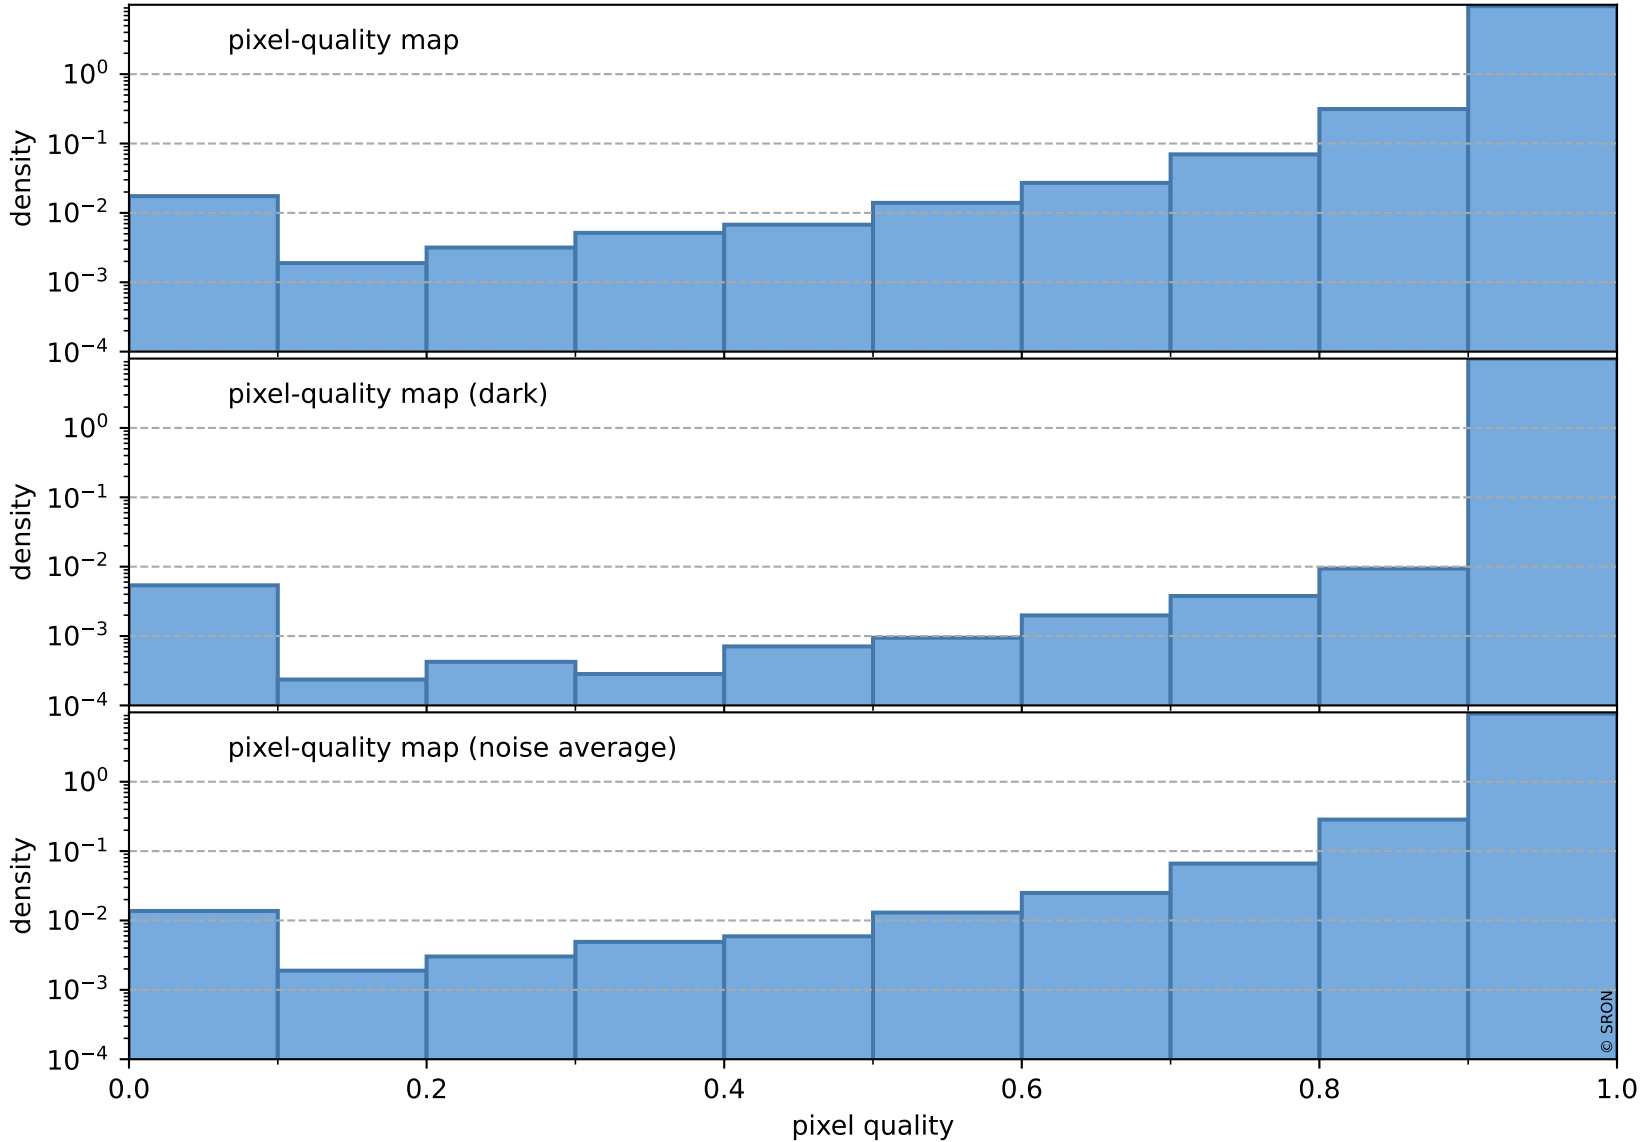

pixel-quality map (noise average)

Tropomi SWIR pixel quality (official)

orbits : 19 in [9397, 9442]
coverage : 2019-08-06 / 2019-08-09
to good : 352
good to bad : 1022
to worst : 156
created : 2023-08-22T07:58:38

total quality compared with SWIR pixel-quality CKD

Tropomi SWIR pixel quality (official)

orbits : 19 in [9397, 9442]
coverage : 2019-08-06 / 2019-08-09
created : 2023-08-22T07:58:38

Histograms of pixel-quality

Tropomi SWIR pixel quality (official) ground-tracks of Sentinel-5P

orbits : 19 in [9397, 9442]
coverage : 2019-08-06 / 2019-08-09
created : 2023-08-22T07:58:39

Tropomi SWIR pixel quality (official)

orbits : [2827, 9442]
coverage : 2018-04-30 / 2019-08-09
created : 2023-08-22T07:58:39