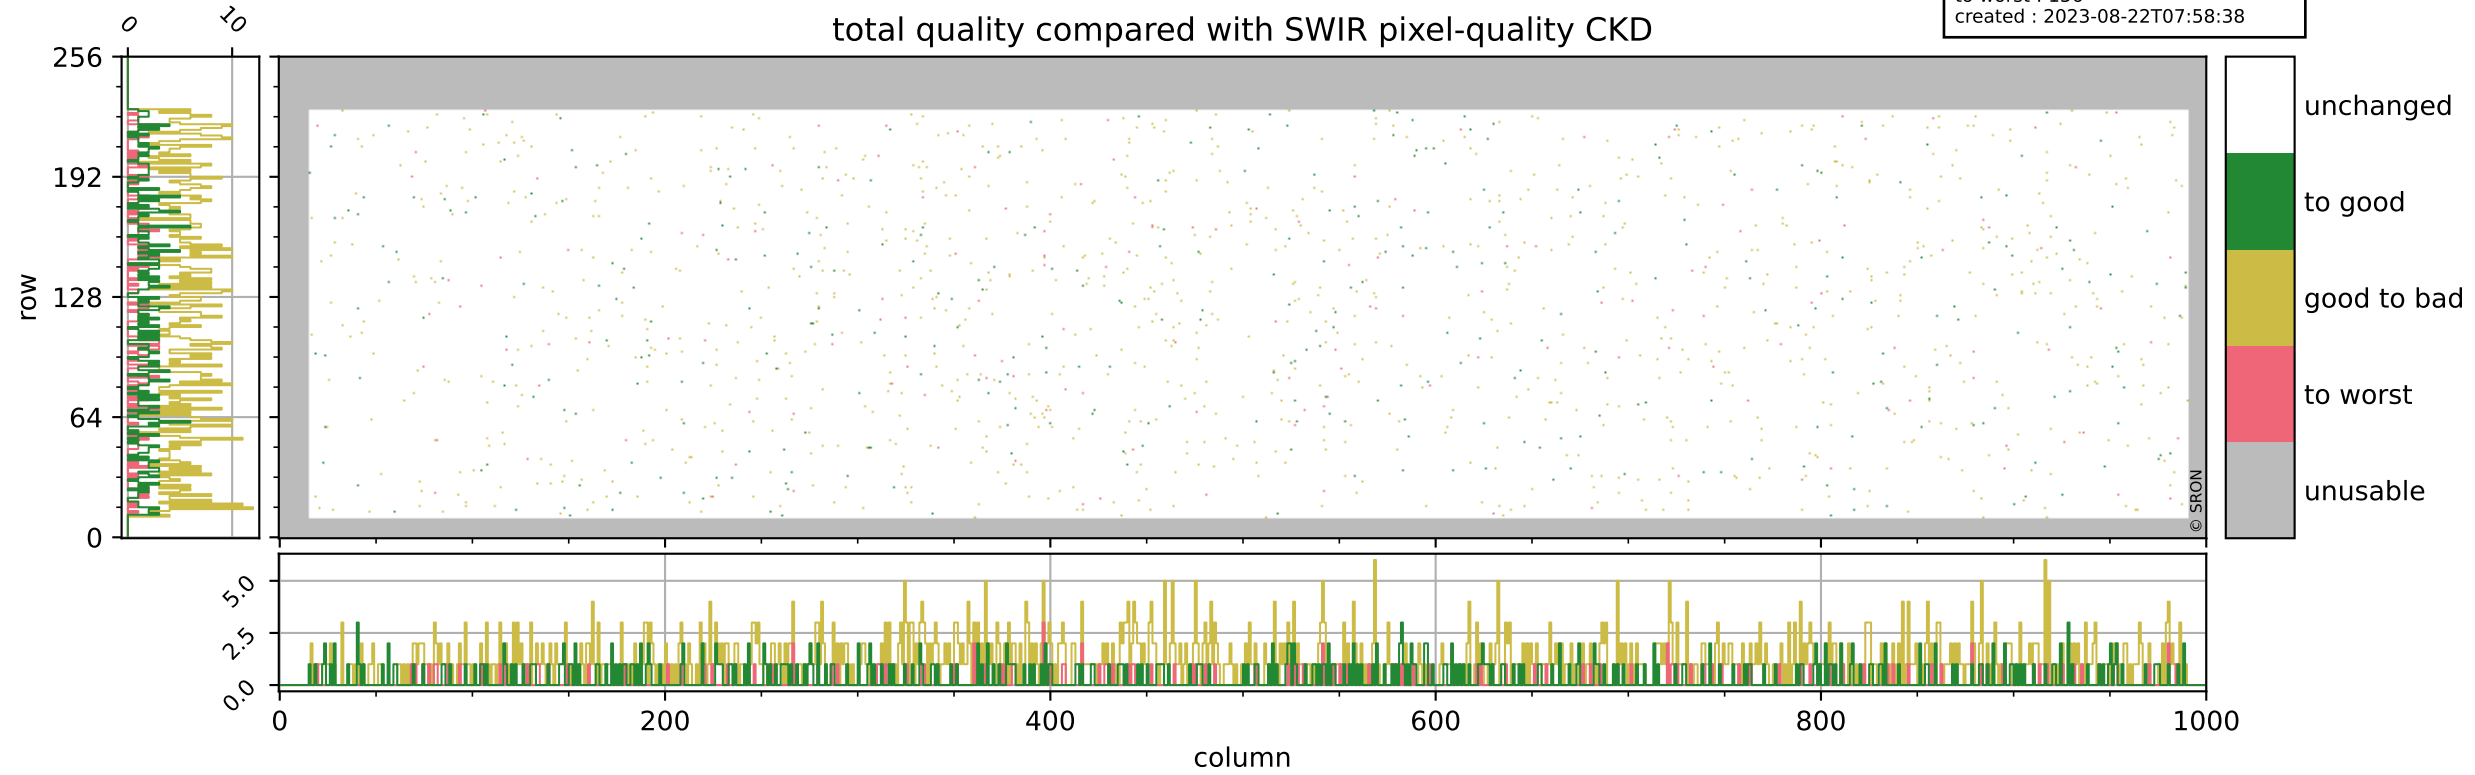

orbits : 19 in [9397, 9442]
coverage : 2019-08-06 / 2019-08-09
bad (quality < 0.8) : 291
worst (quality < 0.1) : 114
created : 2023-08-22T07:58:38

Tropomi SWIR pixel quality (official)

orbits : 19 in [9397, 9442]
coverage : 2019-08-06 / 2019-08-09
bad (quality < 0.8) : 2825
worst (quality < 0.1) : 290
created : 2023-08-22T07:58:38

pixel-quality map (noise average)

Tropomi SWIR pixel quality (official)

orbits : 19 in [9397, 9442]
coverage : 2019-08-06 / 2019-08-09
to good : 352
good to bad : 1022
to worst : 156
created : 2023-08-22T07:58:38

total quality compared with SWIR pixel-quality CKD

Tropomi SWIR pixel quality (official)

orbits : 19 in [9397, 9442]
coverage : 2019-08-06 / 2019-08-09
created : 2023-08-22T07:58:38

Histograms of pixel-quality

Tropomi SWIR pixel quality (official) ground-tracks of Sentinel-5P

orbits : 19 in [9397, 9442]
coverage : 2019-08-06 / 2019-08-09
created : 2023-08-22T07:58:39

Tropomi SWIR pixel quality (official)

orbits : [2827, 9442]
coverage : 2018-04-30 / 2019-08-09
created : 2023-08-22T07:58:39