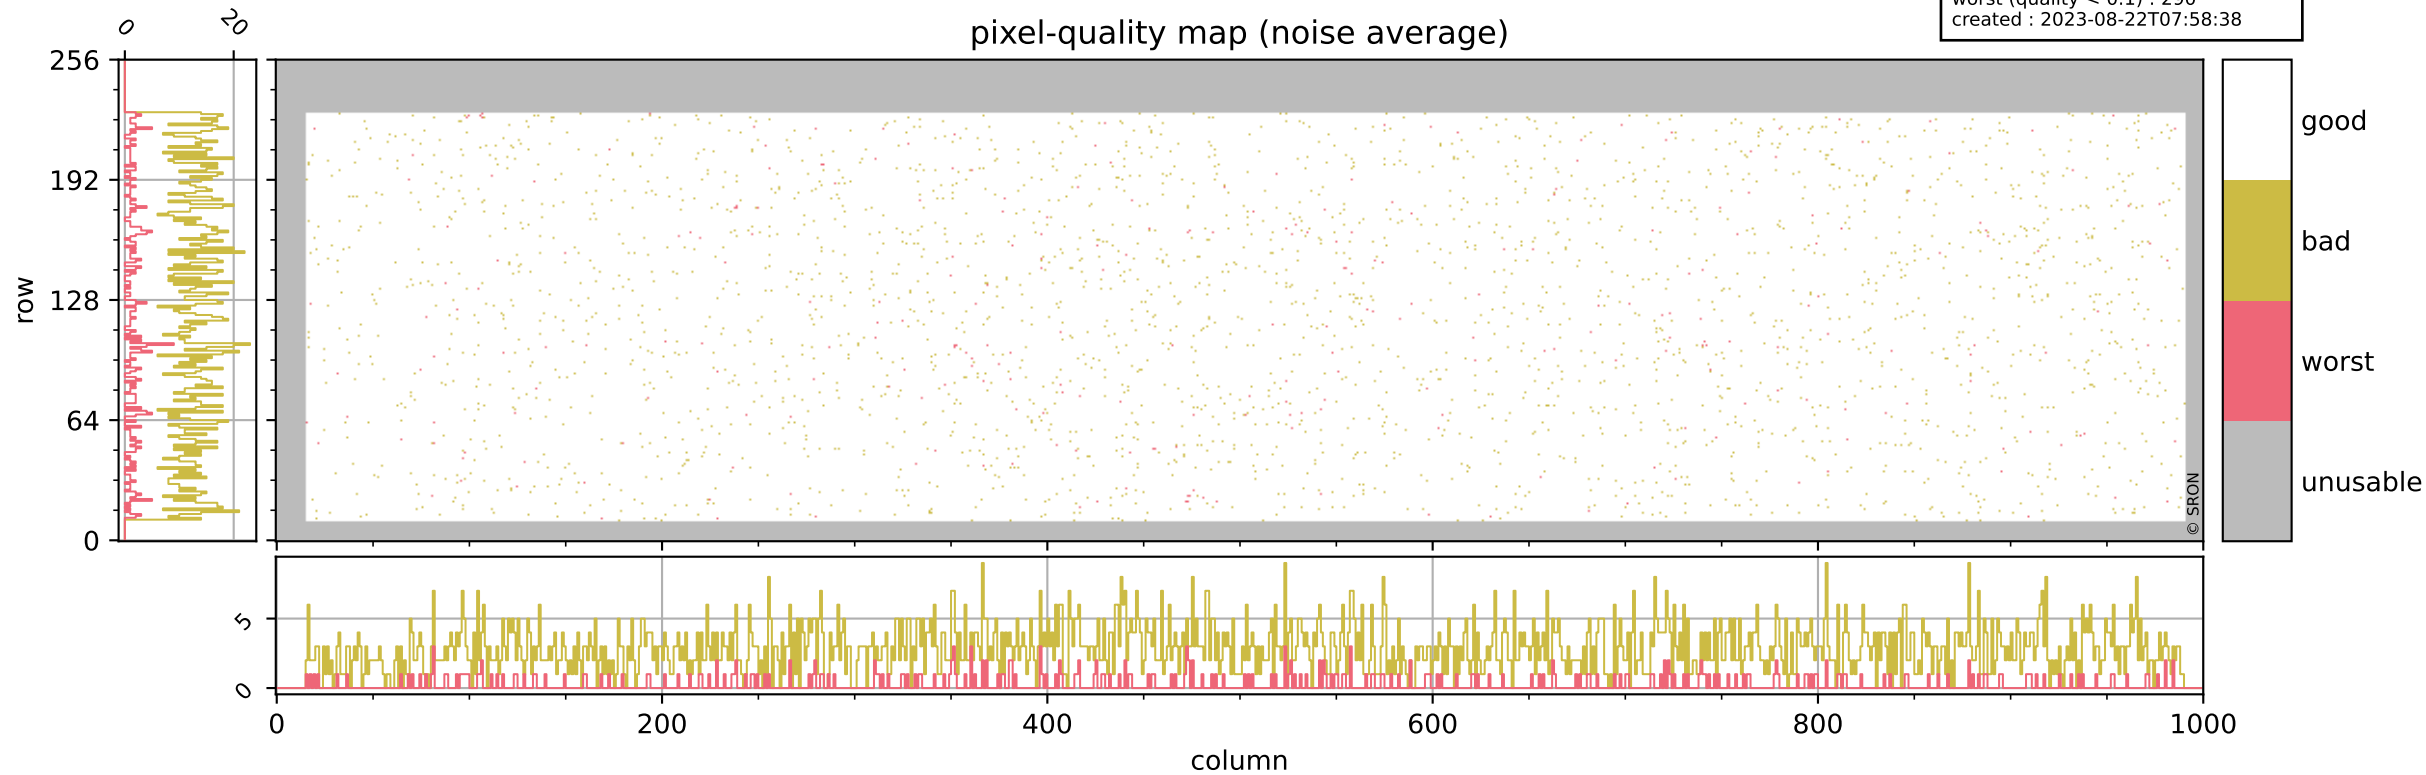

Tropomi SWIR pixel quality (official)

orbits : 19 in [9397, 9442]
coverage : 2019-08-06 / 2019-08-09
bad (quality < 0.8) : 3073
worst (quality < 0.1) : 369
created : 2023-08-22T07:58:37

Tropomi SWIR pixel quality (official)

orbits : 19 in [9397, 9442]
coverage : 2019-08-06 / 2019-08-09
bad (quality < 0.8) : 291
worst (quality < 0.1) : 114
created : 2023-08-22T07:58:38

Tropomi SWIR pixel quality (official)

orbits : 19 in [9397, 9442]
coverage : 2019-08-06 / 2019-08-09
bad (quality < 0.8) : 2825
worst (quality < 0.1) : 290
created : 2023-08-22T07:58:38

pixel-quality map (noise average)

Tropomi SWIR pixel quality (official)

orbits : 19 in [9397, 9442]
coverage : 2019-08-06 / 2019-08-09
to good : 352
good to bad : 1022
to worst : 156
created : 2023-08-22T07:58:38

Tropomi SWIR pixel quality (official) ground-tracks of Sentinel-5P

orbits : 19 in [9397, 9442]
coverage : 2019-08-06 / 2019-08-09
created : 2023-08-22T07:58:39

Tropomi SWIR pixel quality (official)

orbits : [2827, 9442]
coverage : 2018-04-30 / 2019-08-09
created : 2023-08-22T07:58:39