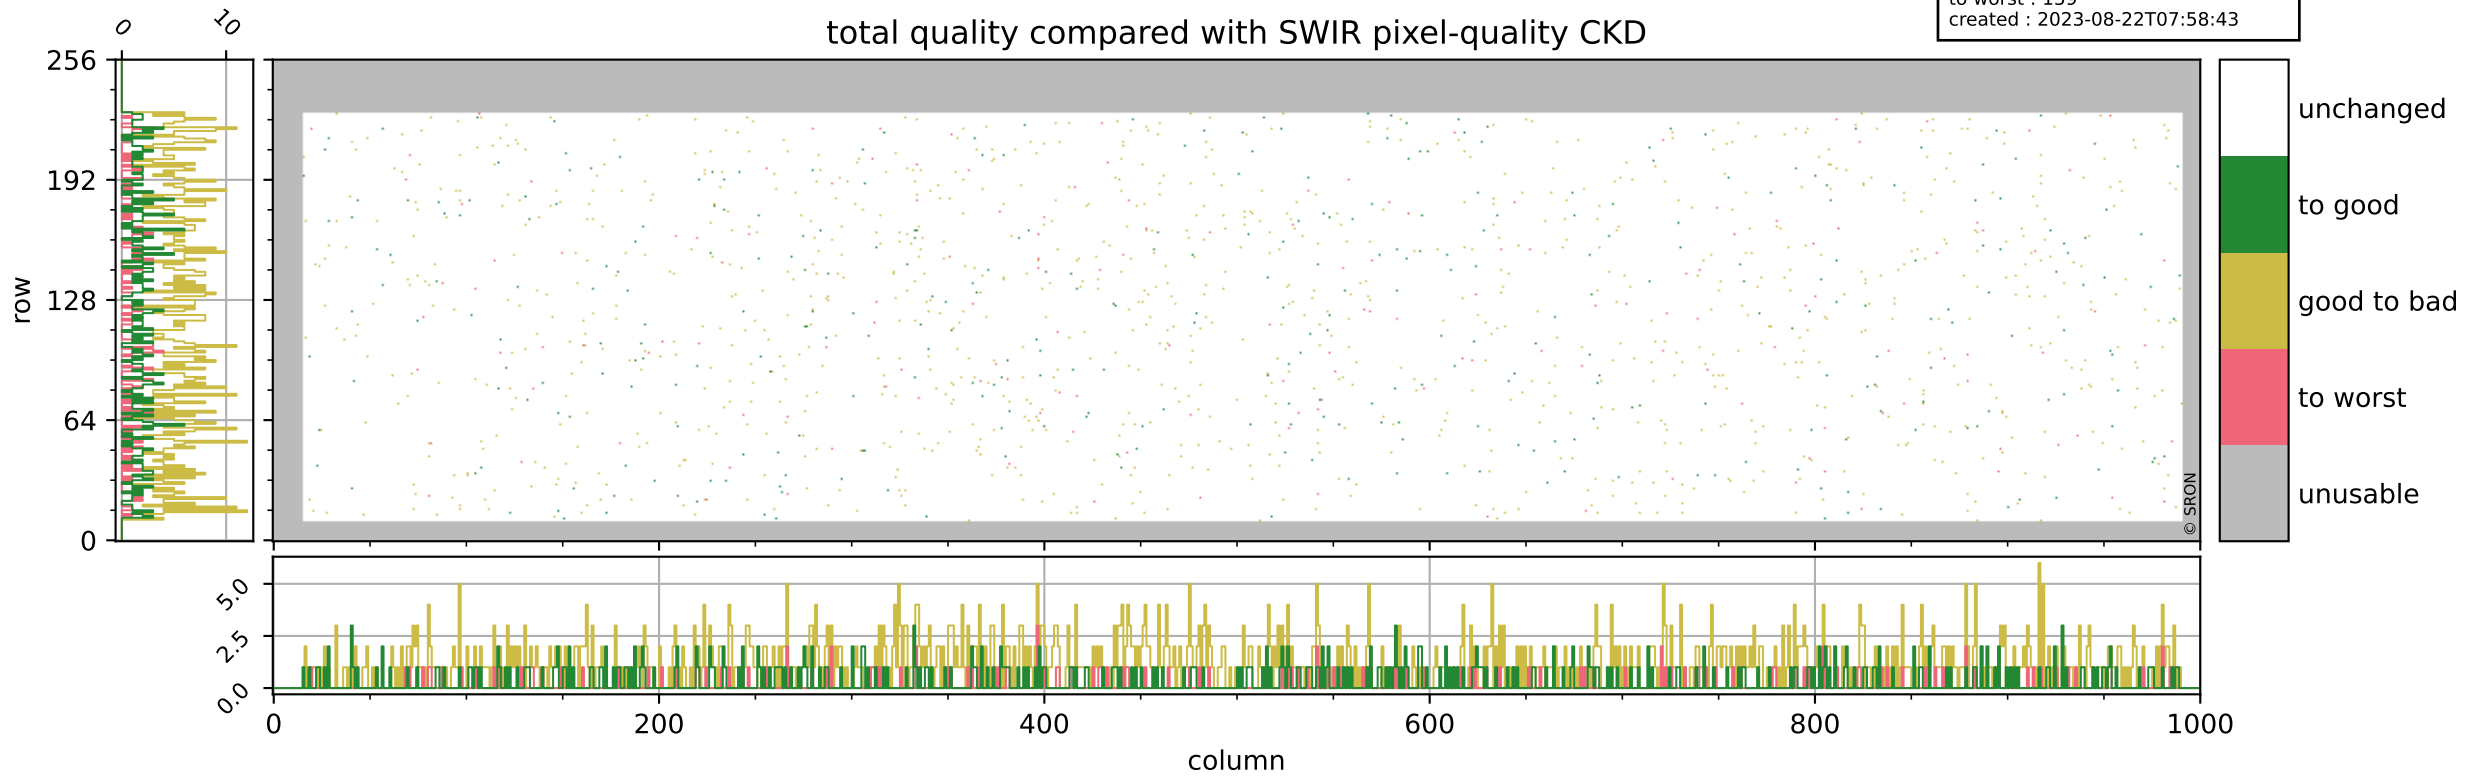

Tropomi SWIR pixel quality (official)

orbits : 19 in [9427, 9472]
coverage : 2019-08-09 / 2019-08-12
bad (quality < 0.8) : 291
worst (quality < 0.1) : 116
created : 2023-08-22T07:58:42

pixel-quality map (dark)

Tropomi SWIR pixel quality (official)

orbits : 19 in [9427, 9472]
coverage : 2019-08-09 / 2019-08-12
bad (quality < 0.8) : 2824
worst (quality < 0.1) : 290
created : 2023-08-22T07:58:43

pixel-quality map (noise average)

Tropomi SWIR pixel quality (official)

orbits : 19 in [9427, 9472]
coverage : 2019-08-09 / 2019-08-12
to good : 349
good to bad : 1021
to worst : 159
created : 2023-08-22T07:58:43

total quality compared with SWIR pixel-quality CKD

Tropomi SWIR pixel quality (official)

orbits : 19 in [9427, 9472]
coverage : 2019-08-09 / 2019-08-12
created : 2023-08-22T07:58:43

Histograms of pixel-quality

Tropomi SWIR pixel quality (official) ground-tracks of Sentinel-5P