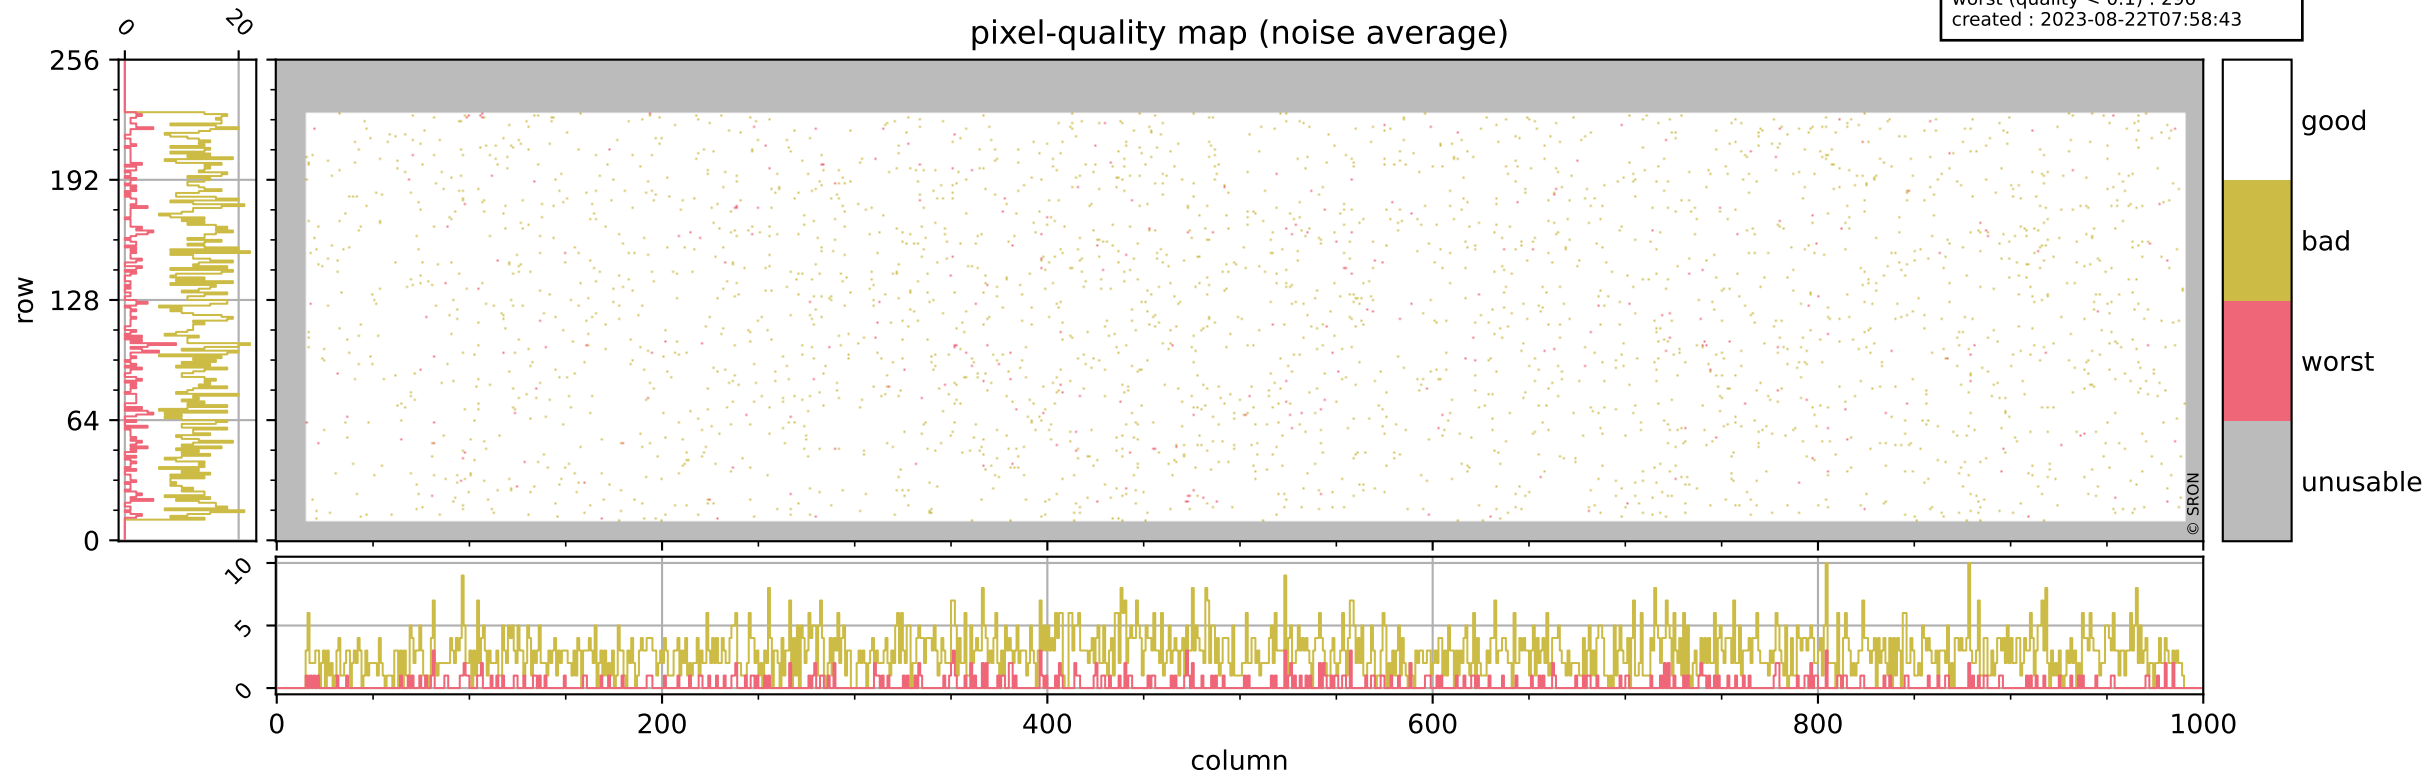

Tropomi SWIR pixel quality (official)

orbits : 19 in [9427, 9472]
coverage : 2019-08-09 / 2019-08-12
bad (quality < 0.8) : 291
worst (quality < 0.1) : 116
created : 2023-08-22T07:58:42

pixel-quality map (dark)

Tropomi SWIR pixel quality (official)

orbits : 19 in [9427, 9472]
coverage : 2019-08-09 / 2019-08-12
bad (quality < 0.8) : 2824
worst (quality < 0.1) : 290
created : 2023-08-22T07:58:43

pixel-quality map (noise average)

Tropomi SWIR pixel quality (official)

orbits : 19 in [9427, 9472]
coverage : 2019-08-09 / 2019-08-12
to good : 349
good to bad : 1021
to worst : 159
created : 2023-08-22T07:58:43

total quality compared with SWIR pixel-quality CKD

Tropomi SWIR pixel quality (official)

orbits : 19 in [9427, 9472]
coverage : 2019-08-09 / 2019-08-12
created : 2023-08-22T07:58:43

Histograms of pixel-quality

Tropomi SWIR pixel quality (official) ground-tracks of Sentinel-5P