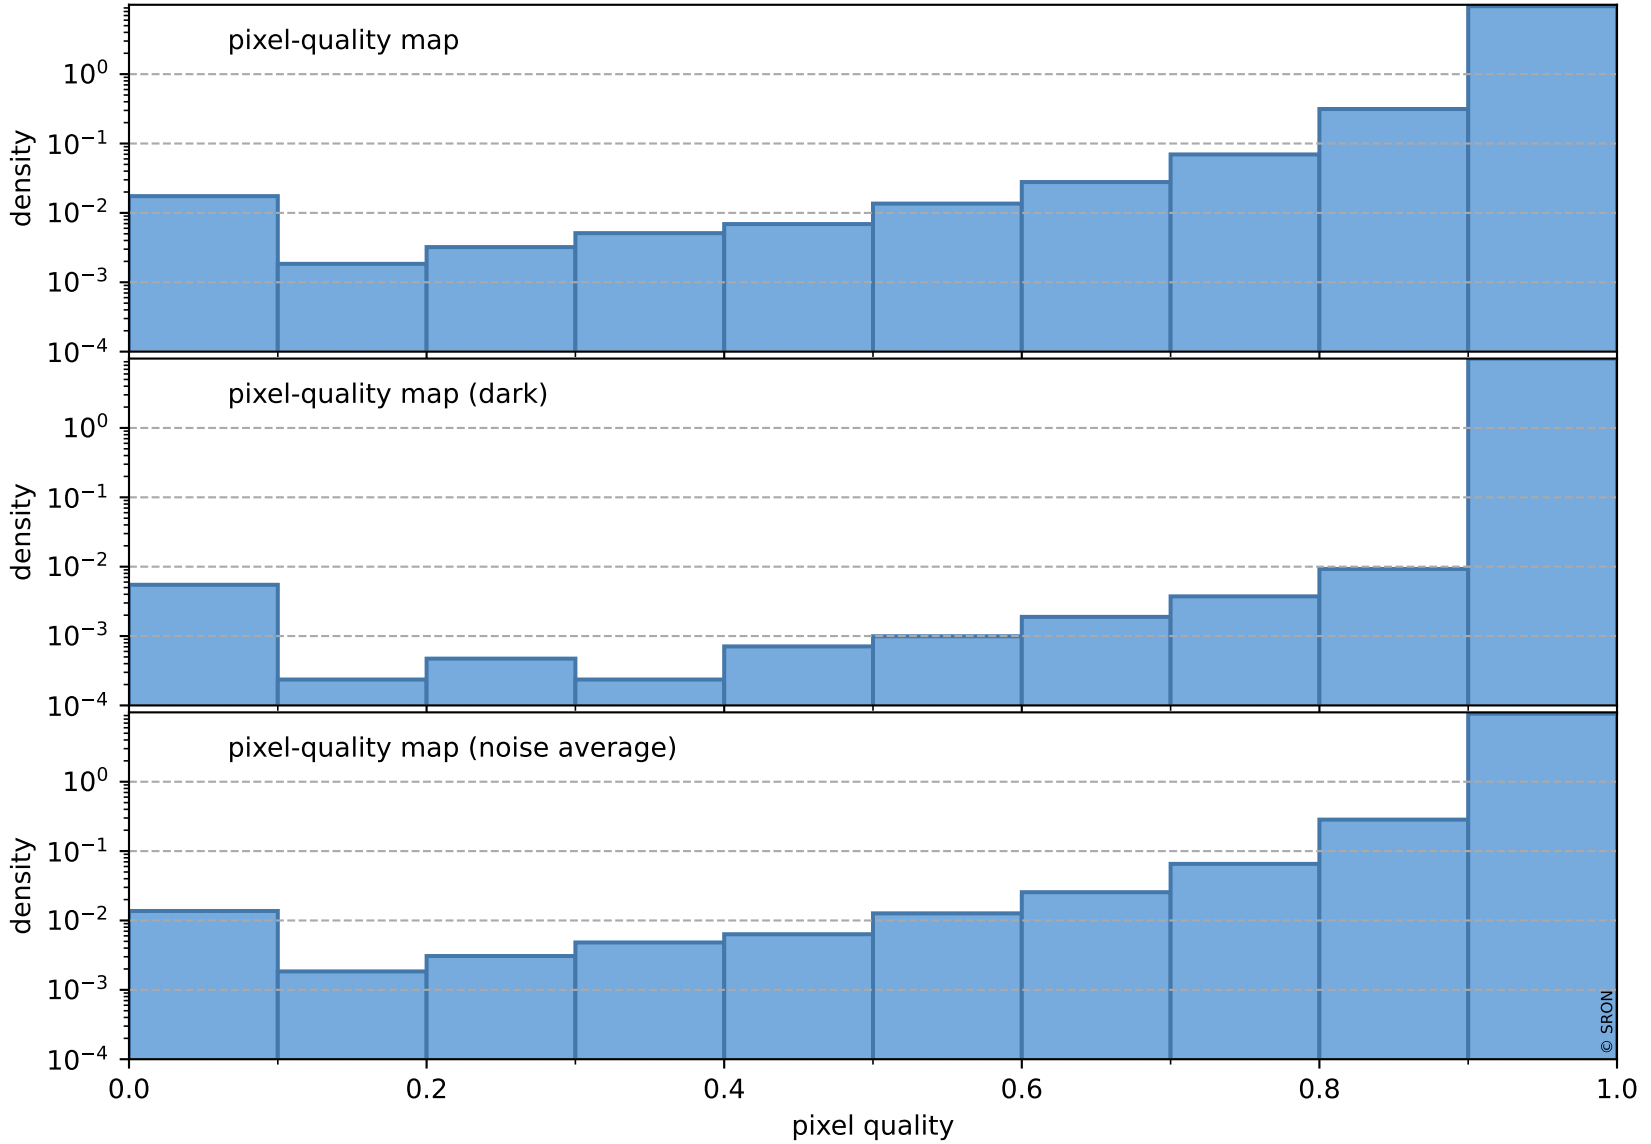

Tropomi SWIR pixel quality (official)

orbits : 19 in [9427, 9472]
coverage : 2019-08-09 / 2019-08-12
to good : 349
good to bad : 1021
to worst : 159
created : 2023-08-22T07:58:43

total quality compared with SWIR pixel-quality CKD

Tropomi SWIR pixel quality (official)

orbits : 19 in [9427, 9472]
coverage : 2019-08-09 / 2019-08-12
created : 2023-08-22T07:58:43

Histograms of pixel-quality

Tropomi SWIR pixel quality (official) ground-tracks of Sentinel-5P

orbits : 19 in [9427, 9472]
coverage : 2019-08-09 / 2019-08-12
created : 2023-08-22T07:58:43

Tropomi SWIR pixel quality (official)

orbits : [2827, 9472]
coverage : 2018-04-30 / 2019-08-12
created : 2023-08-22T07:58:44