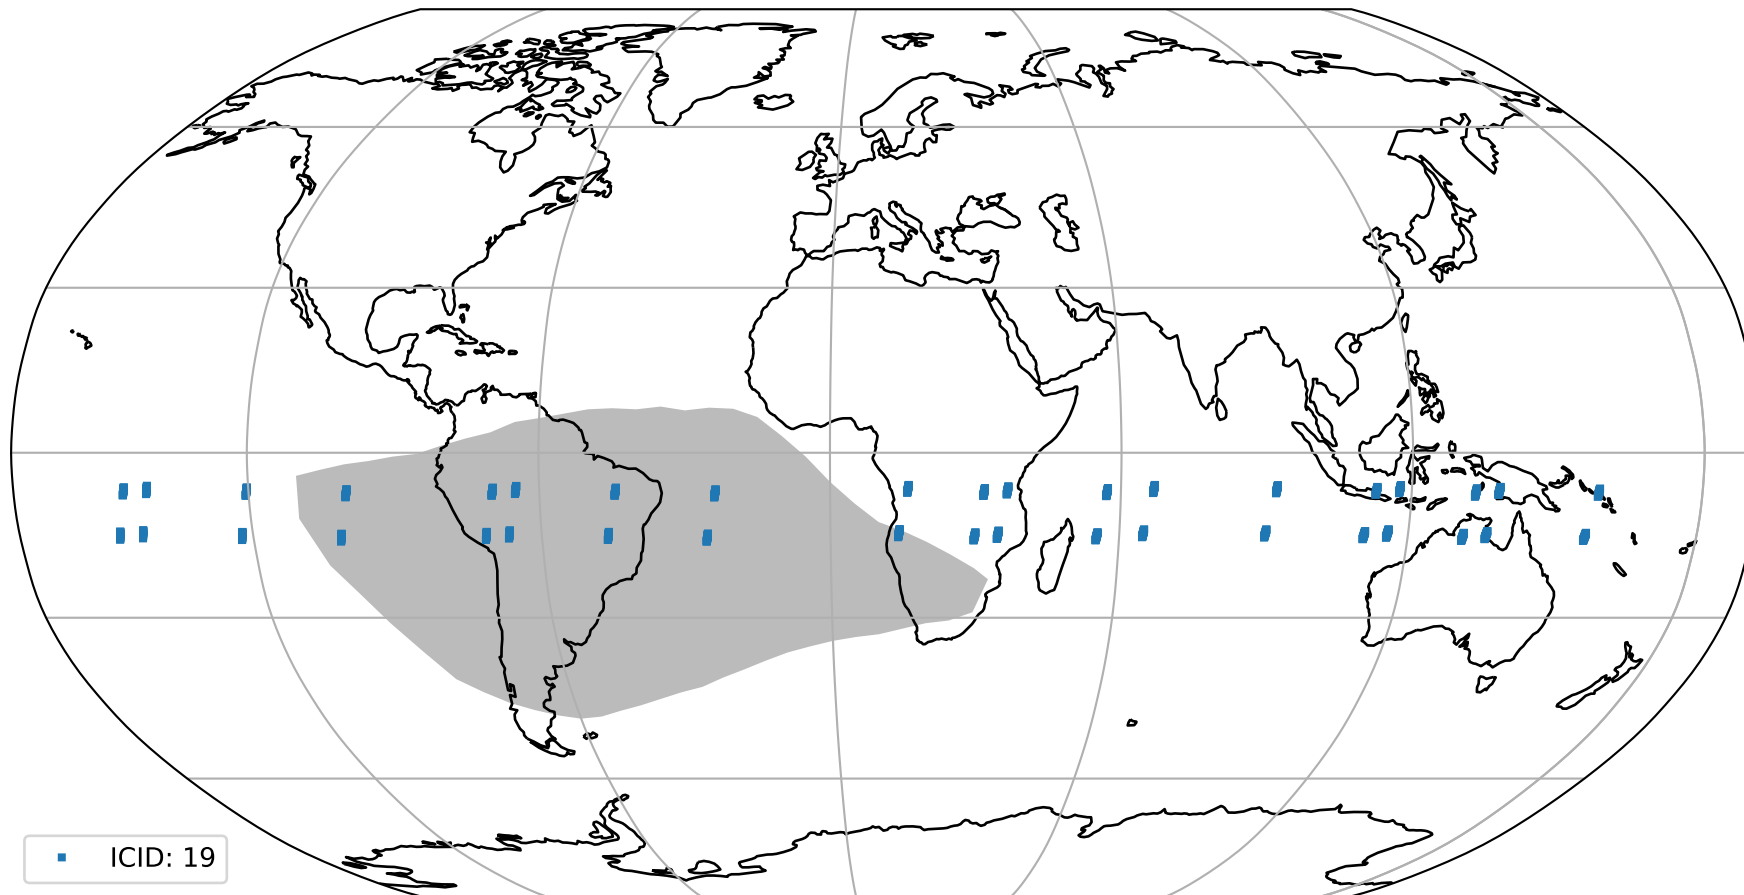

Tropomi SWIR pixel quality (official)

orbits : 19 in [9427, 9472]
coverage : 2019-08-09 / 2019-08-12
to good : 349
good to bad : 1021
to worst : 159
created : 2023-08-22T07:58:43

total quality compared with SWIR pixel-quality CKD

Tropomi SWIR pixel quality (official)

orbits : 19 in [9427, 9472]
coverage : 2019-08-09 / 2019-08-12
created : 2023-08-22T07:58:43

Histograms of pixel-quality

Tropomi SWIR pixel quality (official) ground-tracks of Sentinel-5P

orbits : 19 in [9427, 9472]
coverage : 2019-08-09 / 2019-08-12
created : 2023-08-22T07:58:43

Tropomi SWIR pixel quality (official)

orbits : [2827, 9472]
coverage : 2018-04-30 / 2019-08-12
created : 2023-08-22T07:58:44