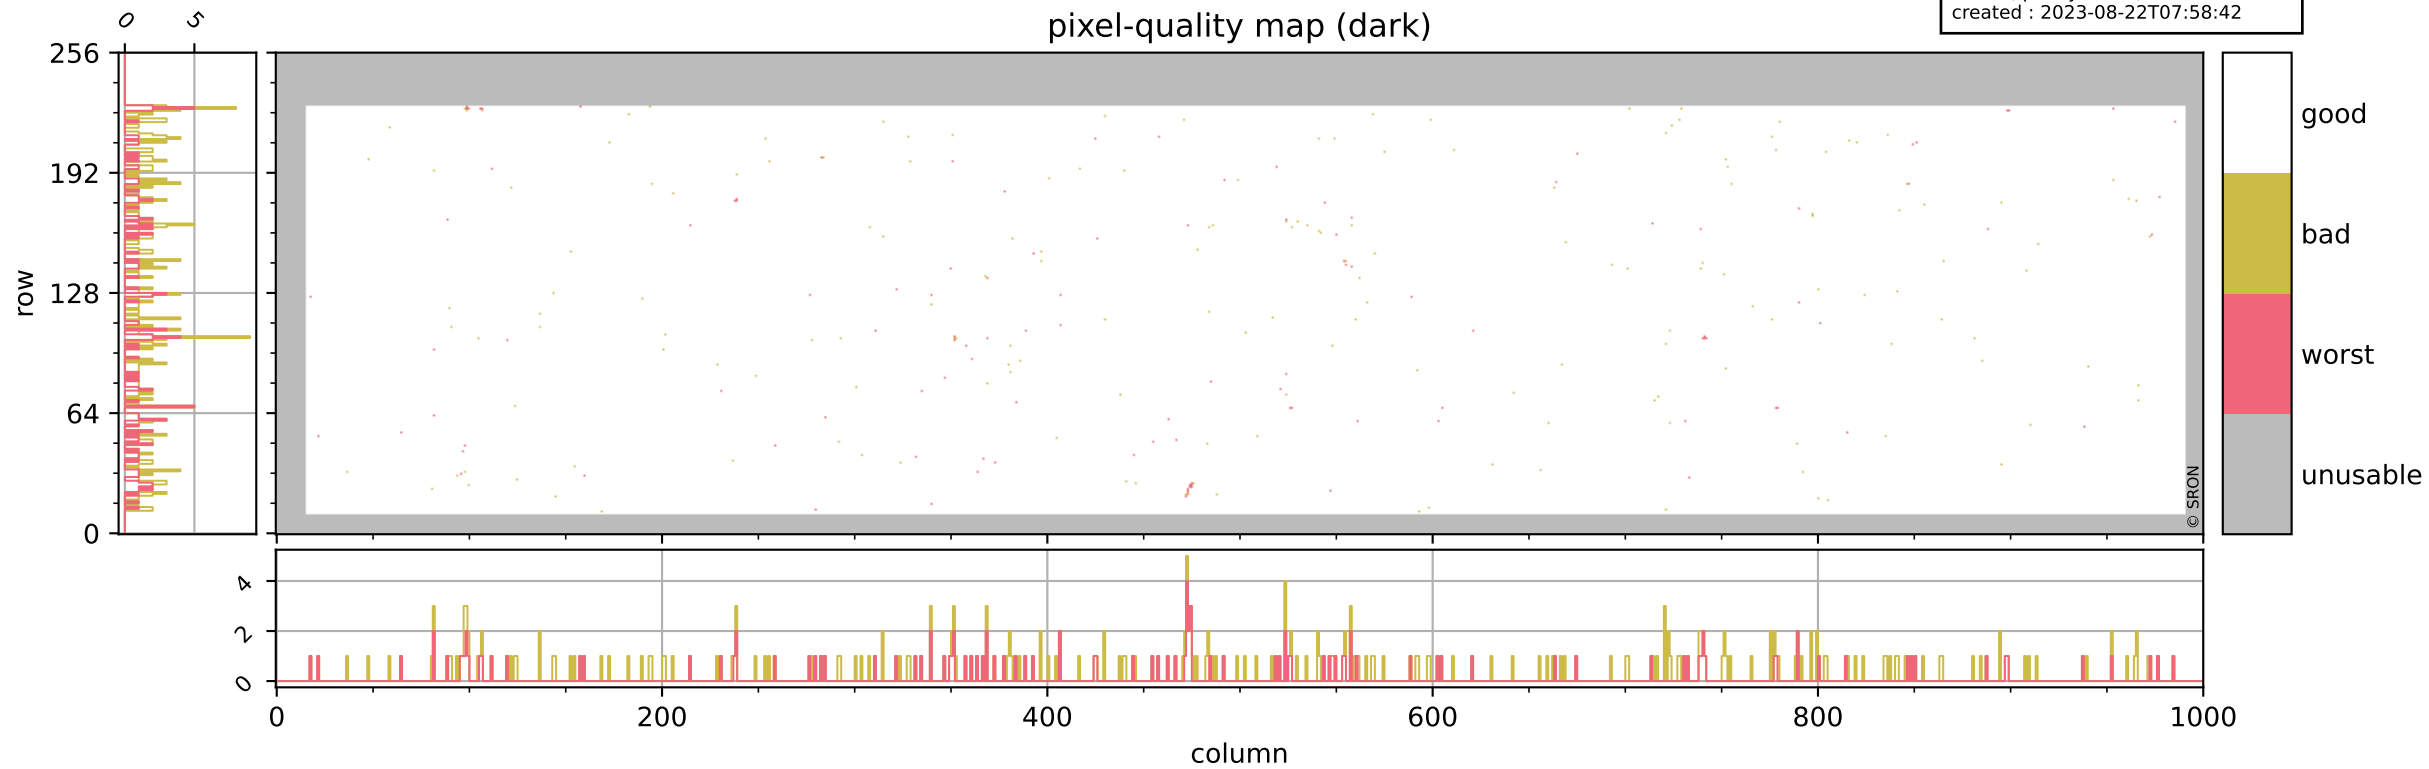

Tropomi SWIR pixel quality (official)

orbits : 19 in [9427, 9472]
coverage : 2019-08-09 / 2019-08-12
bad (quality < 0.8) : 3079
worst (quality < 0.1) : 369
created : 2023-08-22T07:58:42

pixel-quality map

Tropomi SWIR pixel quality (official)

orbits : 19 in [9427, 9472]
coverage : 2019-08-09 / 2019-08-12
bad (quality < 0.8) : 291
worst (quality < 0.1) : 116
created : 2023-08-22T07:58:42

pixel-quality map (dark)

Tropomi SWIR pixel quality (official)

orbits : 19 in [9427, 9472]
coverage : 2019-08-09 / 2019-08-12
bad (quality < 0.8) : 2824
worst (quality < 0.1) : 290
created : 2023-08-22T07:58:43

pixel-quality map (noise average)

Tropomi SWIR pixel quality (official)

orbits : 19 in [9427, 9472]
coverage : 2019-08-09 / 2019-08-12
created : 2023-08-22T07:58:43

Histograms of pixel-quality

Tropomi SWIR pixel quality (official) ground-tracks of Sentinel-5P