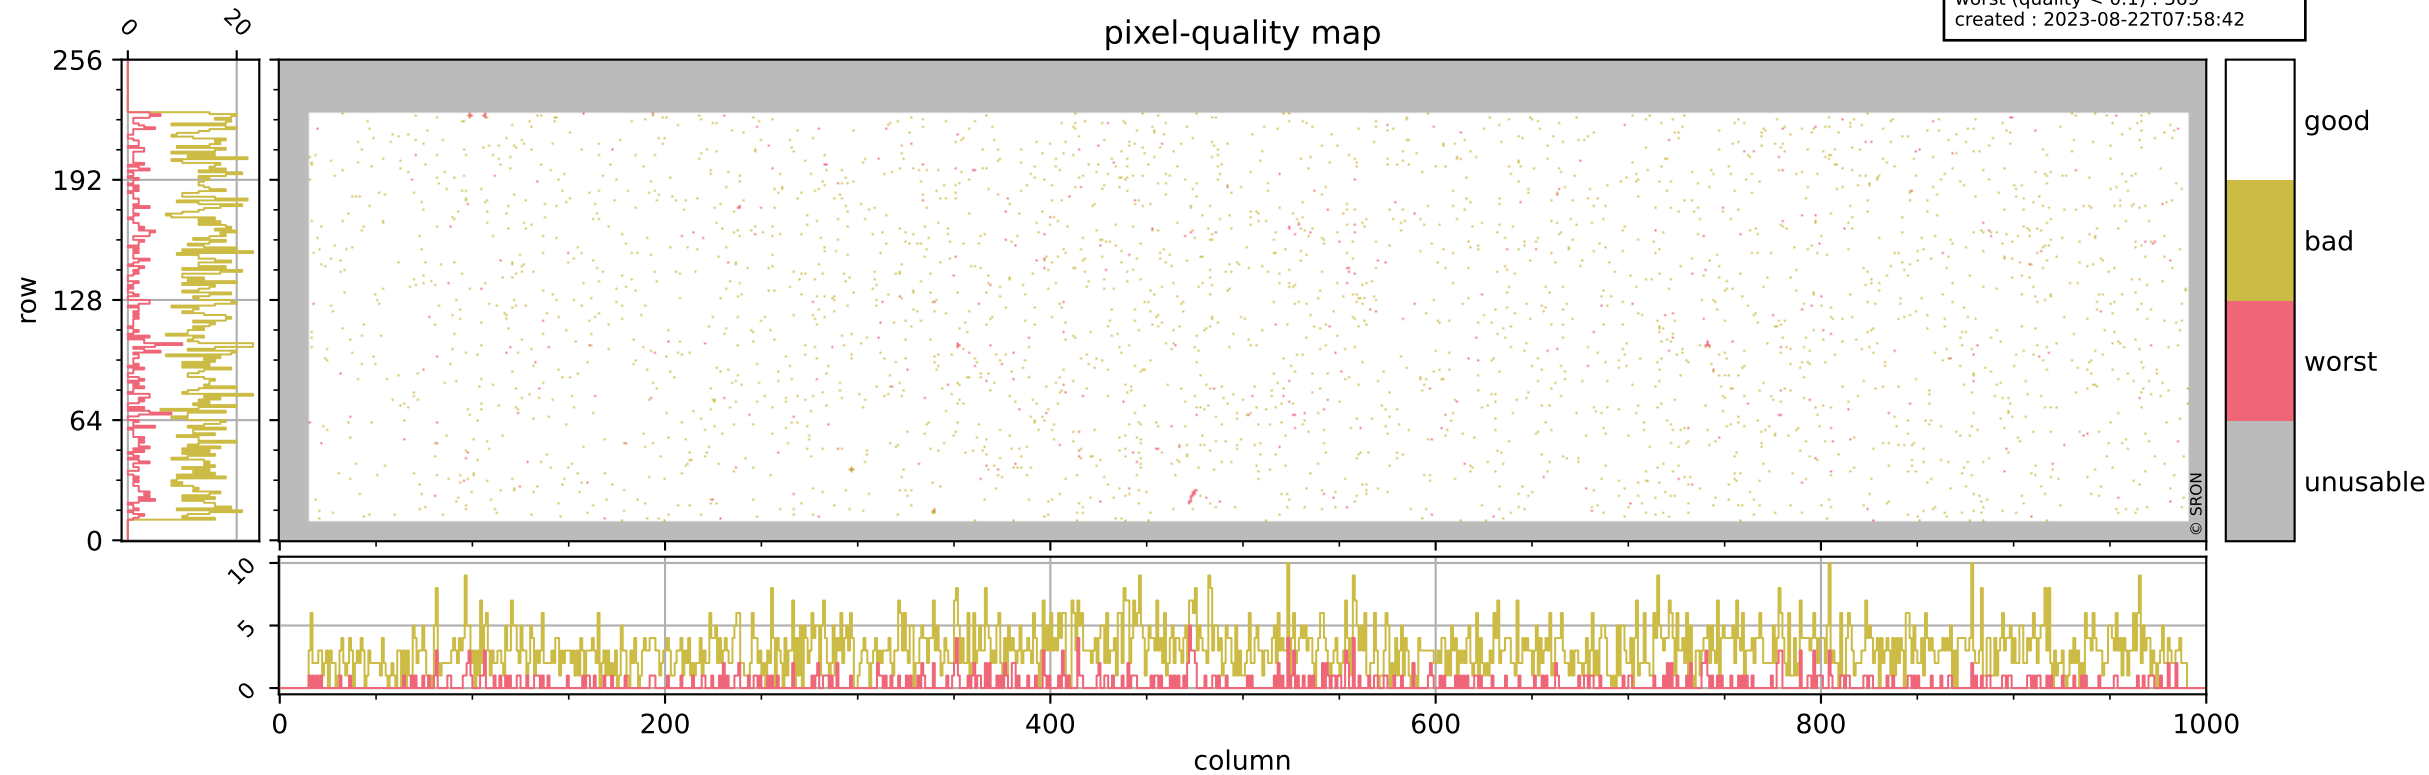

Tropomi SWIR pixel quality (official)

orbits : 19 in [9427, 9472]
coverage : 2019-08-09 / 2019-08-12
bad (quality < 0.8) : 3079
worst (quality < 0.1) : 369
created : 2023-08-22T07:58:42

pixel-quality map

Tropomi SWIR pixel quality (official)

orbits : 19 in [9427, 9472]
coverage : 2019-08-09 / 2019-08-12
bad (quality < 0.8) : 291
worst (quality < 0.1) : 116
created : 2023-08-22T07:58:42

pixel-quality map (dark)

Tropomi SWIR pixel quality (official)

orbits : 19 in [9427, 9472]
coverage : 2019-08-09 / 2019-08-12
bad (quality < 0.8) : 2824
worst (quality < 0.1) : 290
created : 2023-08-22T07:58:43

pixel-quality map (noise average)

Tropomi SWIR pixel quality (official)

orbits : 19 in [9427, 9472]
coverage : 2019-08-09 / 2019-08-12
created : 2023-08-22T07:58:43

Histograms of pixel-quality

Tropomi SWIR pixel quality (official) ground-tracks of Sentinel-5P