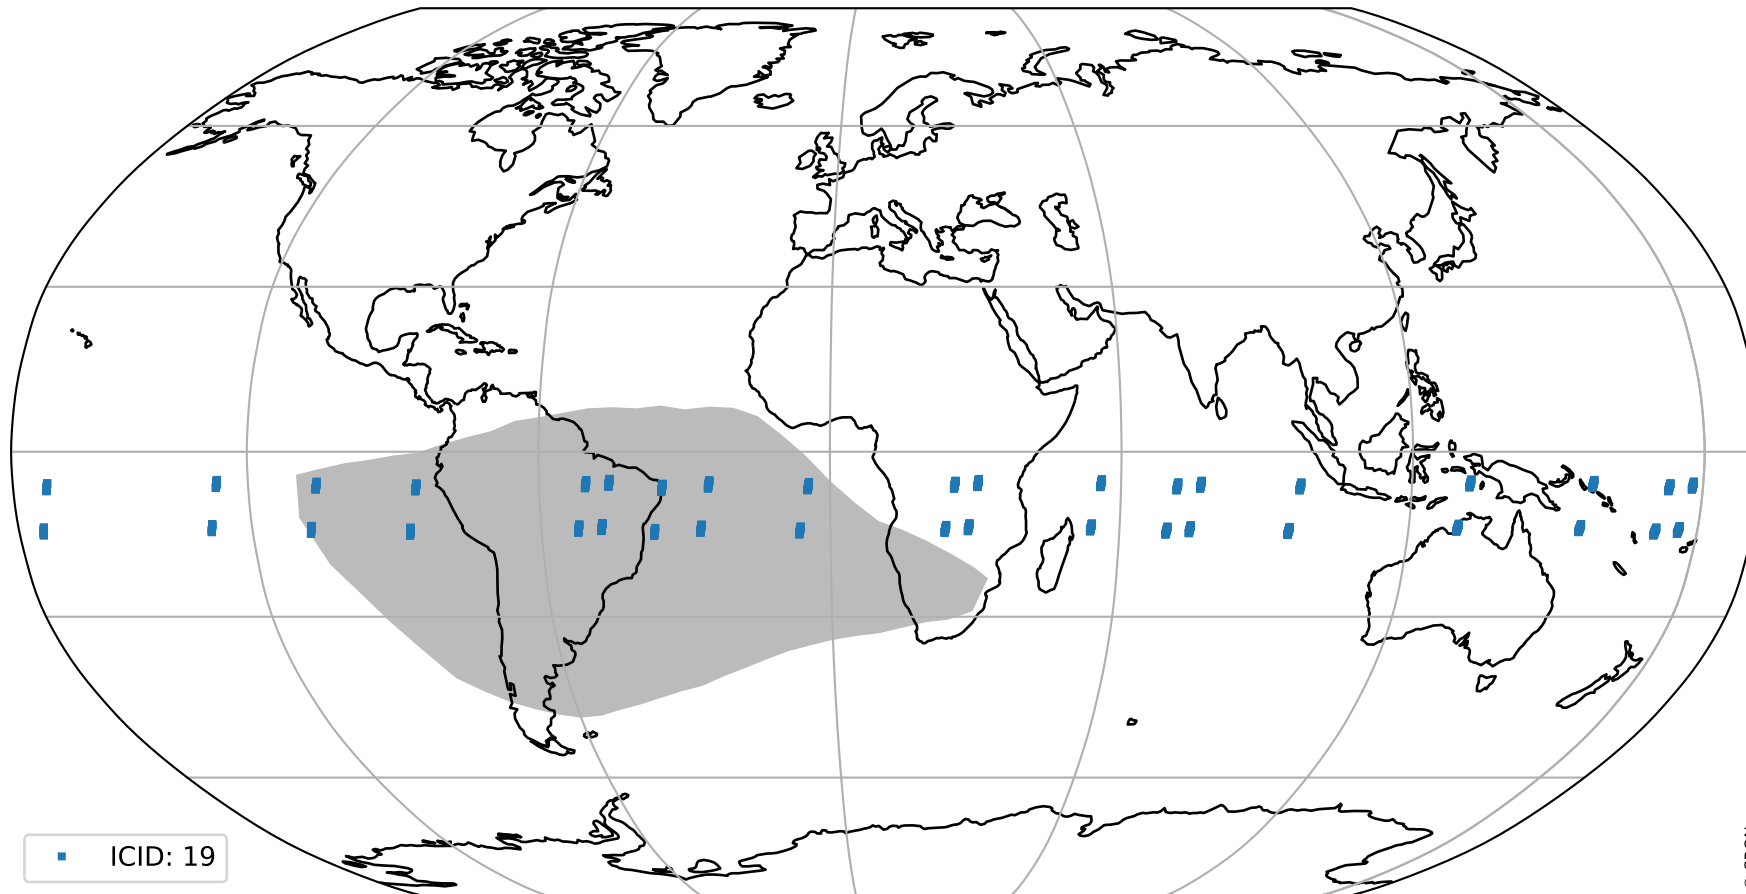

Tropomi SWIR pixel quality (official)

orbits : 19 in [9472, 9517]
coverage : 2019-08-12 / 2019-08-15
to good : 346
good to bad : 1028
to worst : 158
created : 2023-08-22T07:58:49

total quality compared with SWIR pixel-quality CKD

Tropomi SWIR pixel quality (official)

orbits : 19 in [9472, 9517]
coverage : 2019-08-12 / 2019-08-15
created : 2023-08-22T07:58:50

Histograms of pixel-quality

Tropomi SWIR pixel quality (official) ground-tracks of Sentinel-5P

orbits : 19 in [9472, 9517]
coverage : 2019-08-12 / 2019-08-15
created : 2023-08-22T07:58:50

Tropomi SWIR pixel quality (official)

orbits : [2827, 9517]
coverage : 2018-04-30 / 2019-08-15
created : 2023-08-22T07:58:50