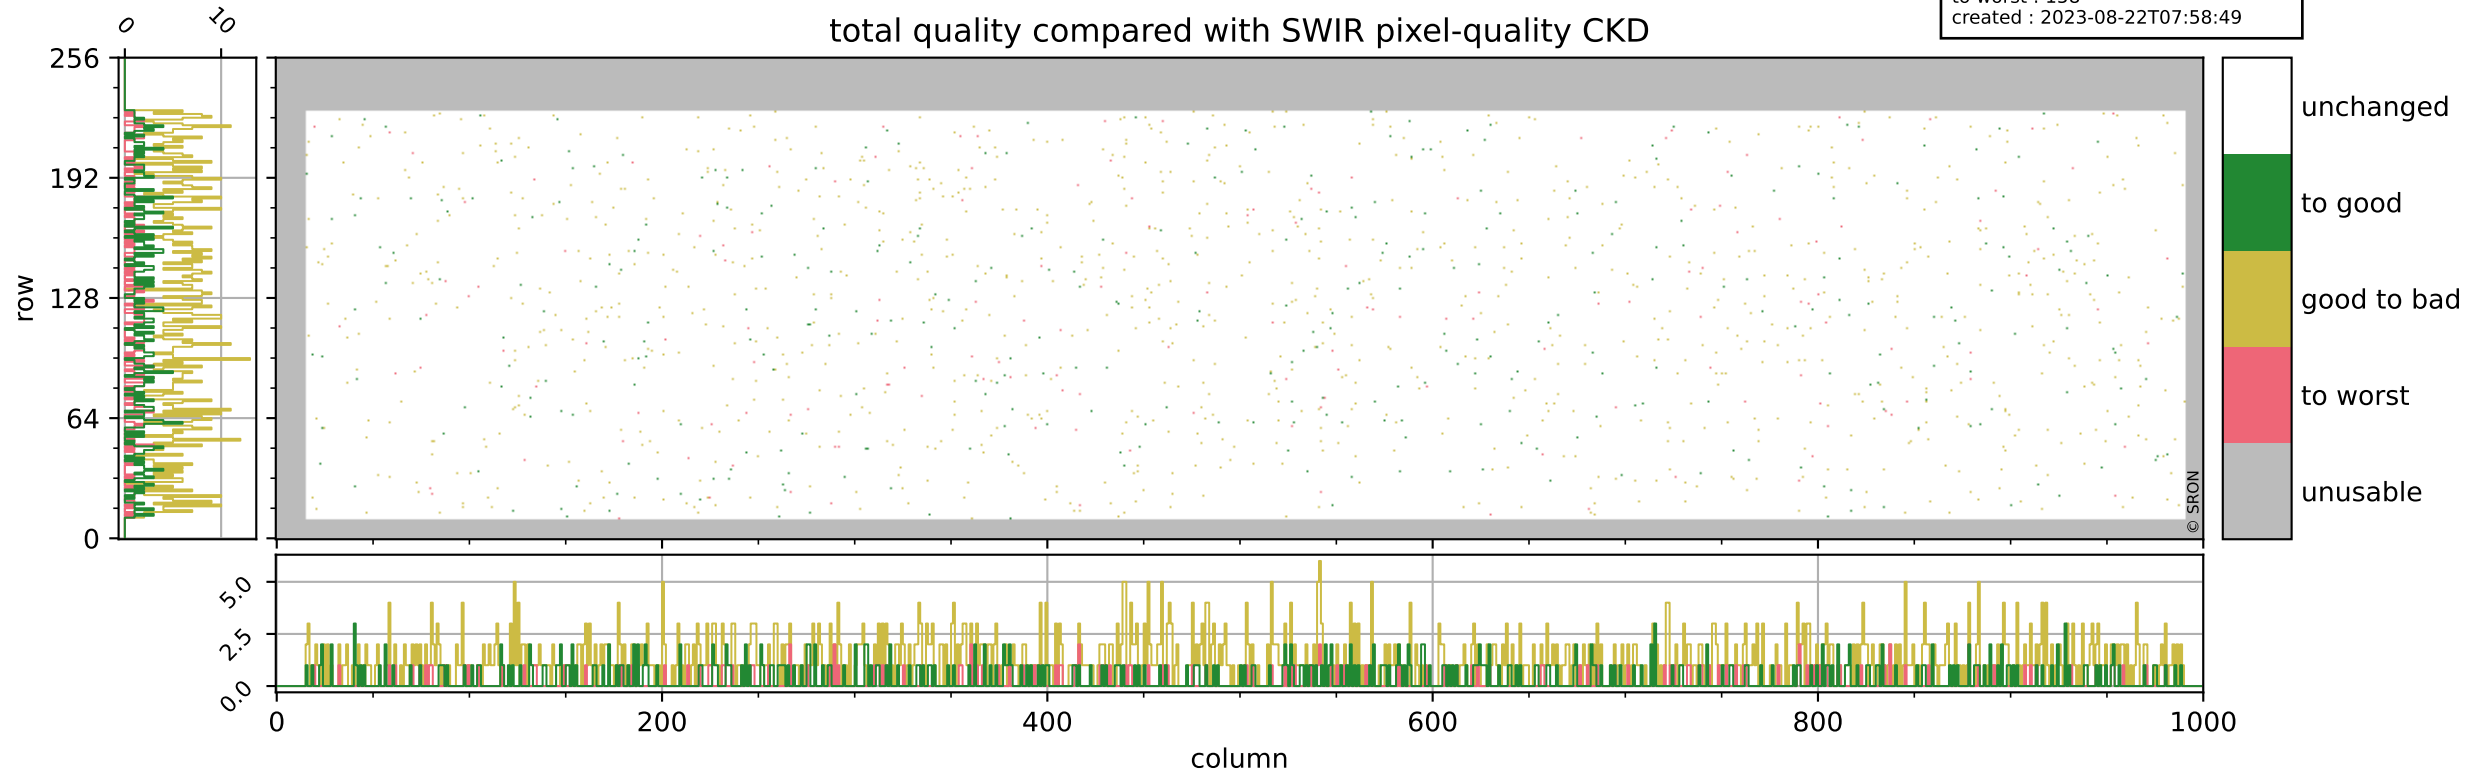

Tropomi SWIR pixel quality (official)

orbits : 19 in [9472, 9517]
coverage : 2019-08-12 / 2019-08-15
bad (quality < 0.8) : 2834
worst (quality < 0.1) : 285
created : 2023-08-22T07:58:49

pixel-quality map (noise average)

Tropomi SWIR pixel quality (official)

orbits : 19 in [9472, 9517]
coverage : 2019-08-12 / 2019-08-15
to good : 346
good to bad : 1028
to worst : 158
created : 2023-08-22T07:58:49

total quality compared with SWIR pixel-quality CKD

Tropomi SWIR pixel quality (official)

orbits : 19 in [9472, 9517]
coverage : 2019-08-12 / 2019-08-15
created : 2023-08-22T07:58:50

Histograms of pixel-quality

Tropomi SWIR pixel quality (official) ground-tracks of Sentinel-5P

orbits : 19 in [9472, 9517]
coverage : 2019-08-12 / 2019-08-15
created : 2023-08-22T07:58:50

Tropomi SWIR pixel quality (official)

orbits : [2827, 9517]
coverage : 2018-04-30 / 2019-08-15
created : 2023-08-22T07:58:50