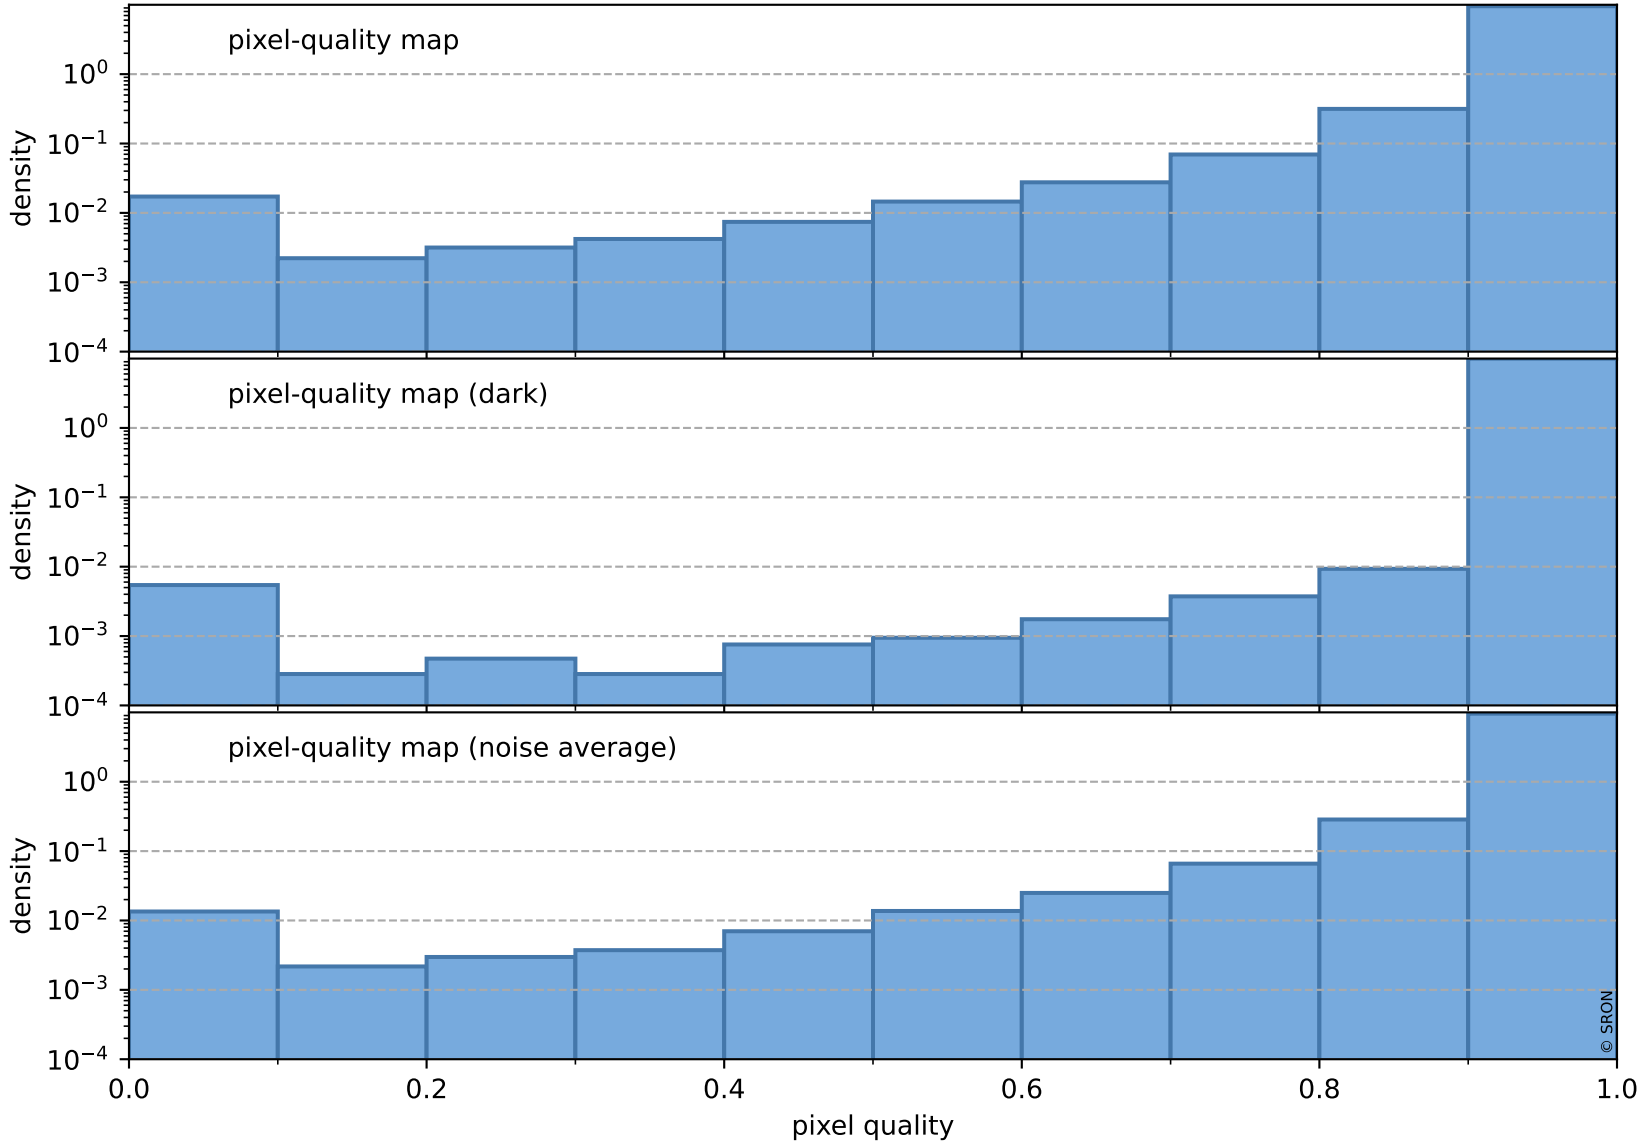

Tropomi SWIR pixel quality (official)

orbits : 19 in [9472, 9517]
coverage : 2019-08-12 / 2019-08-15
to good : 346
good to bad : 1028
to worst : 158
created : 2023-08-22T07:58:49

total quality compared with SWIR pixel-quality CKD

Tropomi SWIR pixel quality (official)

orbits : 19 in [9472, 9517]
coverage : 2019-08-12 / 2019-08-15
created : 2023-08-22T07:58:50

Histograms of pixel-quality

Tropomi SWIR pixel quality (official) ground-tracks of Sentinel-5P

orbits : 19 in [9472, 9517]
coverage : 2019-08-12 / 2019-08-15
created : 2023-08-22T07:58:50

Tropomi SWIR pixel quality (official)

orbits : [2827, 9517]
coverage : 2018-04-30 / 2019-08-15
created : 2023-08-22T07:58:50