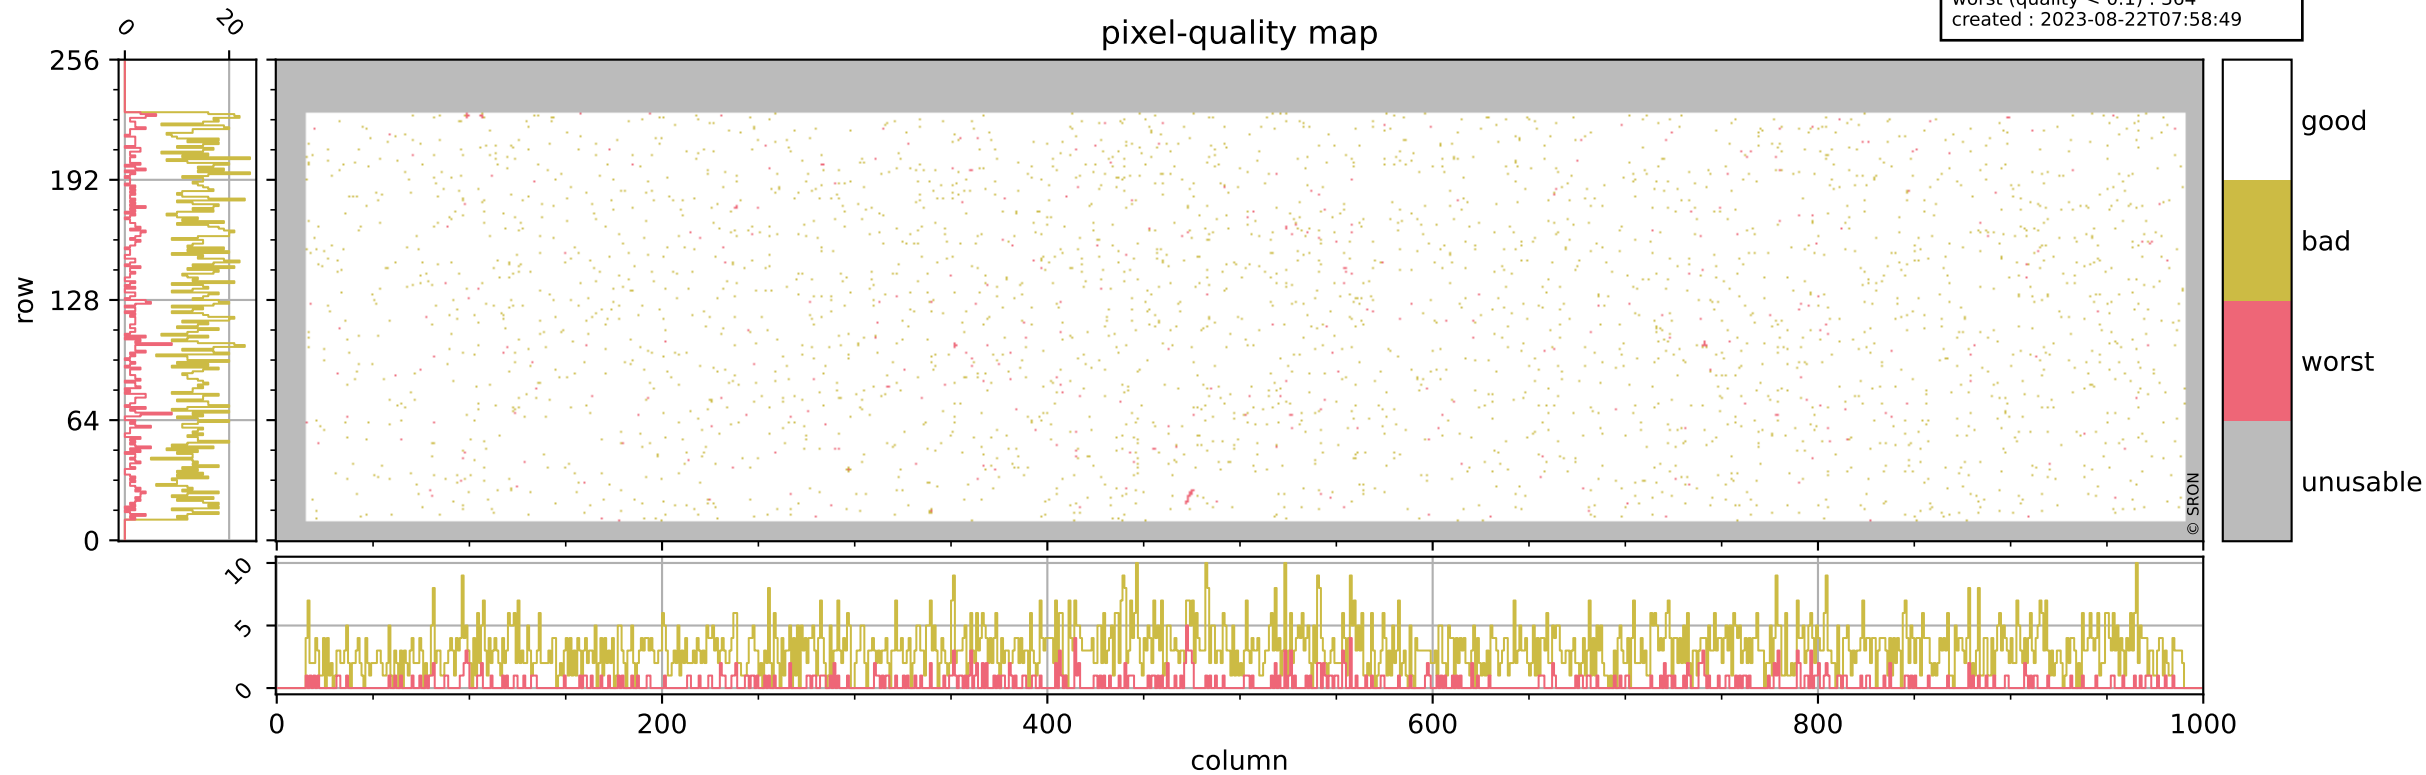

Tropomi SWIR pixel quality (official)

orbits : 19 in [9472, 9517]
coverage : 2019-08-12 / 2019-08-15
bad (quality < 0.8) : 3086
worst (quality < 0.1) : 364
created : 2023-08-22T07:58:49

pixel-quality map

Tropomi SWIR pixel quality (official)

orbits : 19 in [9472, 9517]
coverage : 2019-08-12 / 2019-08-15
bad (quality < 0.8) : 289
worst (quality < 0.1) : 115
created : 2023-08-22T07:58:49

pixel-quality map (dark)

Tropomi SWIR pixel quality (official)

orbits : 19 in [9472, 9517]
coverage : 2019-08-12 / 2019-08-15
bad (quality < 0.8) : 2834
worst (quality < 0.1) : 285
created : 2023-08-22T07:58:49

pixel-quality map (noise average)

Tropomi SWIR pixel quality (official)

orbits : 19 in [9472, 9517]
coverage : 2019-08-12 / 2019-08-15
created : 2023-08-22T07:58:50

Histograms of pixel-quality

Tropomi SWIR pixel quality (official) ground-tracks of Sentinel-5P