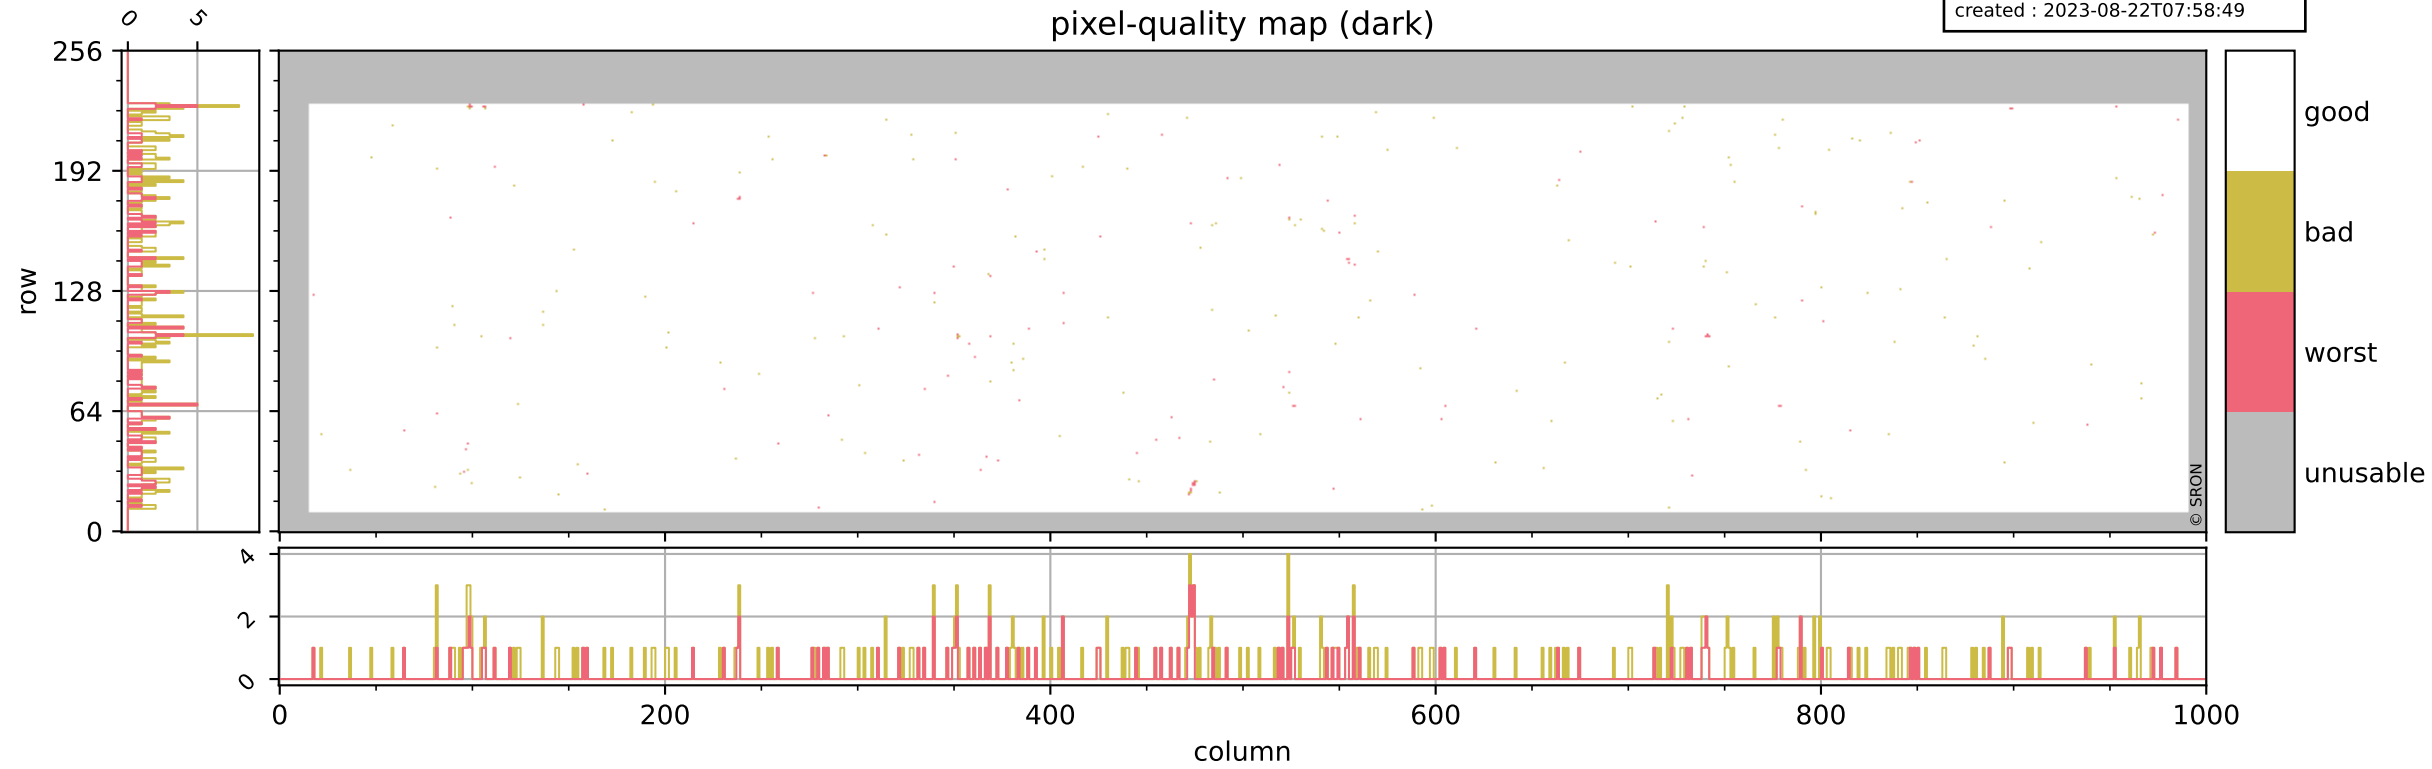

Tropomi SWIR pixel quality (official)

orbits : 19 in [9472, 9517]
coverage : 2019-08-12 / 2019-08-15
bad (quality < 0.8) : 3086
worst (quality < 0.1) : 364
created : 2023-08-22T07:58:49

pixel-quality map

Tropomi SWIR pixel quality (official)

orbits : 19 in [9472, 9517]
coverage : 2019-08-12 / 2019-08-15
bad (quality < 0.8) : 289
worst (quality < 0.1) : 115
created : 2023-08-22T07:58:49

pixel-quality map (dark)

Tropomi SWIR pixel quality (official)

orbits : 19 in [9472, 9517]
coverage : 2019-08-12 / 2019-08-15
bad (quality < 0.8) : 2834
worst (quality < 0.1) : 285
created : 2023-08-22T07:58:49

pixel-quality map (noise average)

Tropomi SWIR pixel quality (official)

orbits : 19 in [9472, 9517]
coverage : 2019-08-12 / 2019-08-15
created : 2023-08-22T07:58:50

Histograms of pixel-quality

Tropomi SWIR pixel quality (official) ground-tracks of Sentinel-5P