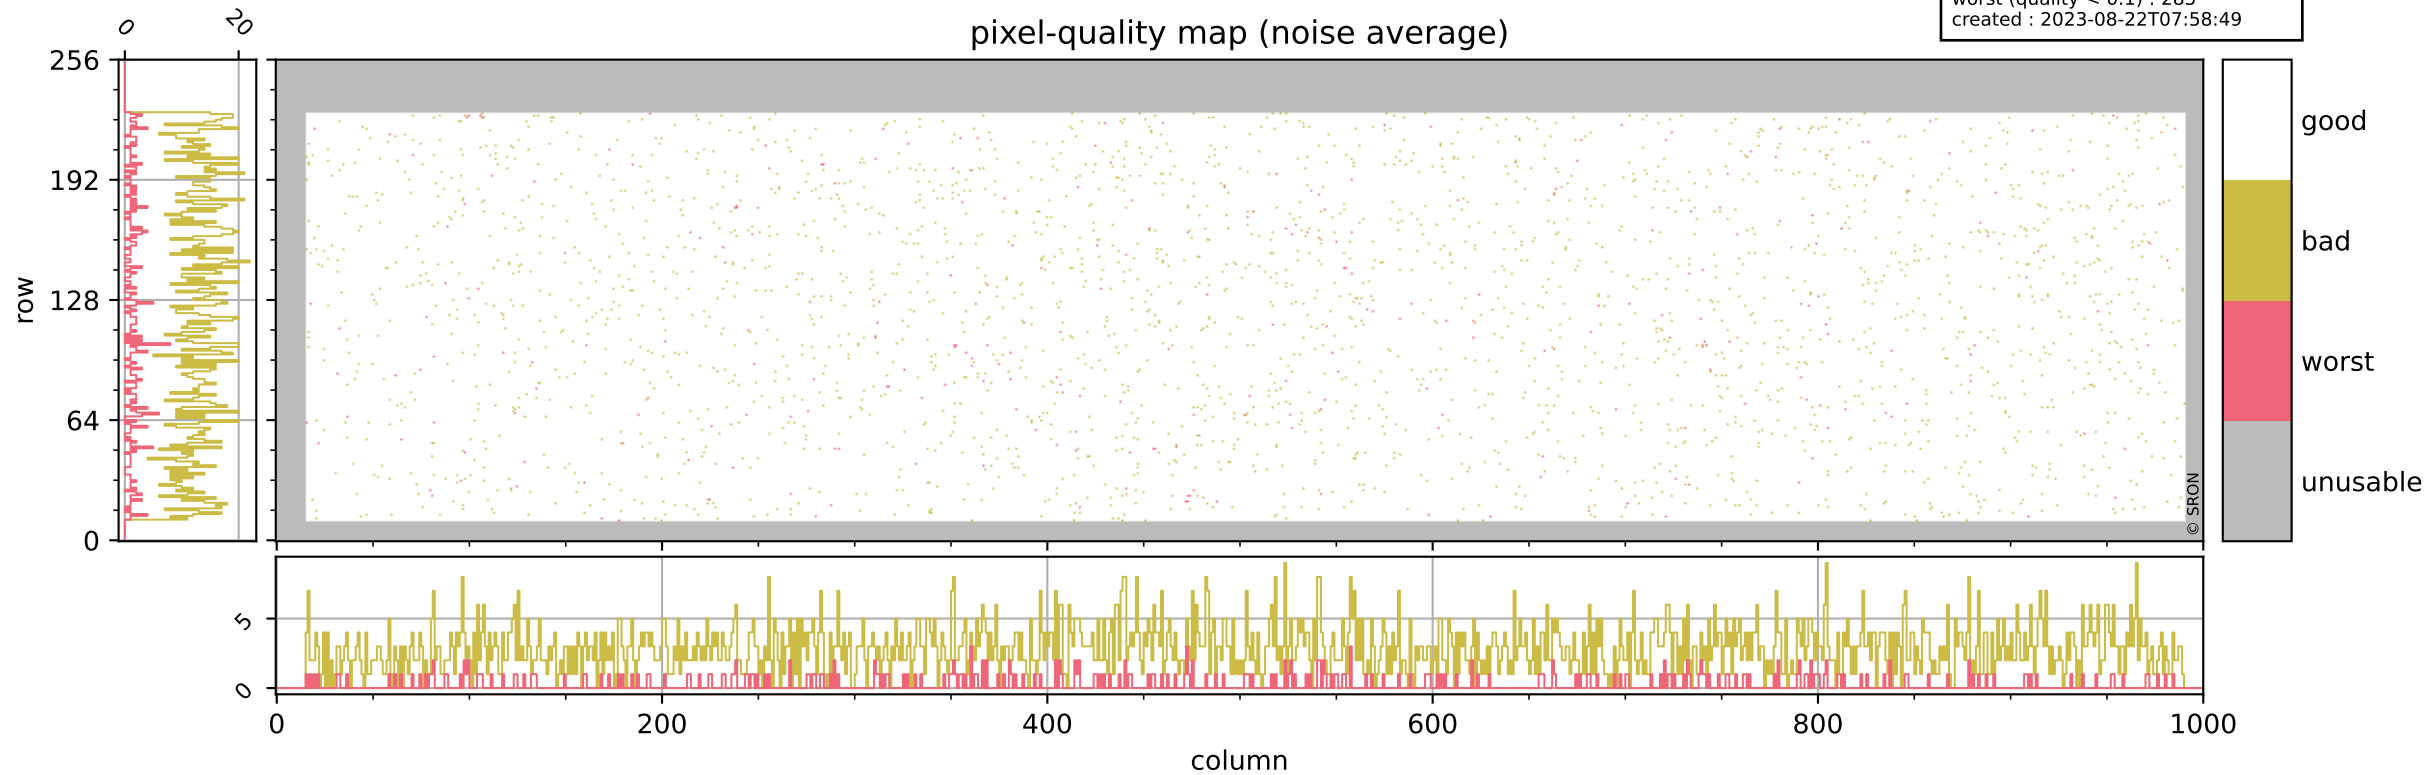

Tropomi SWIR pixel quality (official)

orbits : 19 in [9472, 9517]
coverage : 2019-08-12 / 2019-08-15
bad (quality < 0.8) : 289
worst (quality < 0.1) : 115
created : 2023-08-22T07:58:49

pixel-quality map (dark)

Tropomi SWIR pixel quality (official)

orbits : 19 in [9472, 9517]
coverage : 2019-08-12 / 2019-08-15
bad (quality < 0.8) : 2834
worst (quality < 0.1) : 285
created : 2023-08-22T07:58:49

pixel-quality map (noise average)

Tropomi SWIR pixel quality (official)

orbits : 19 in [9472, 9517]
coverage : 2019-08-12 / 2019-08-15
to good : 346
good to bad : 1028
to worst : 158
created : 2023-08-22T07:58:49

total quality compared with SWIR pixel-quality CKD

Tropomi SWIR pixel quality (official)

orbits : 19 in [9472, 9517]
coverage : 2019-08-12 / 2019-08-15
created : 2023-08-22T07:58:50

Histograms of pixel-quality

Tropomi SWIR pixel quality (official) ground-tracks of Sentinel-5P