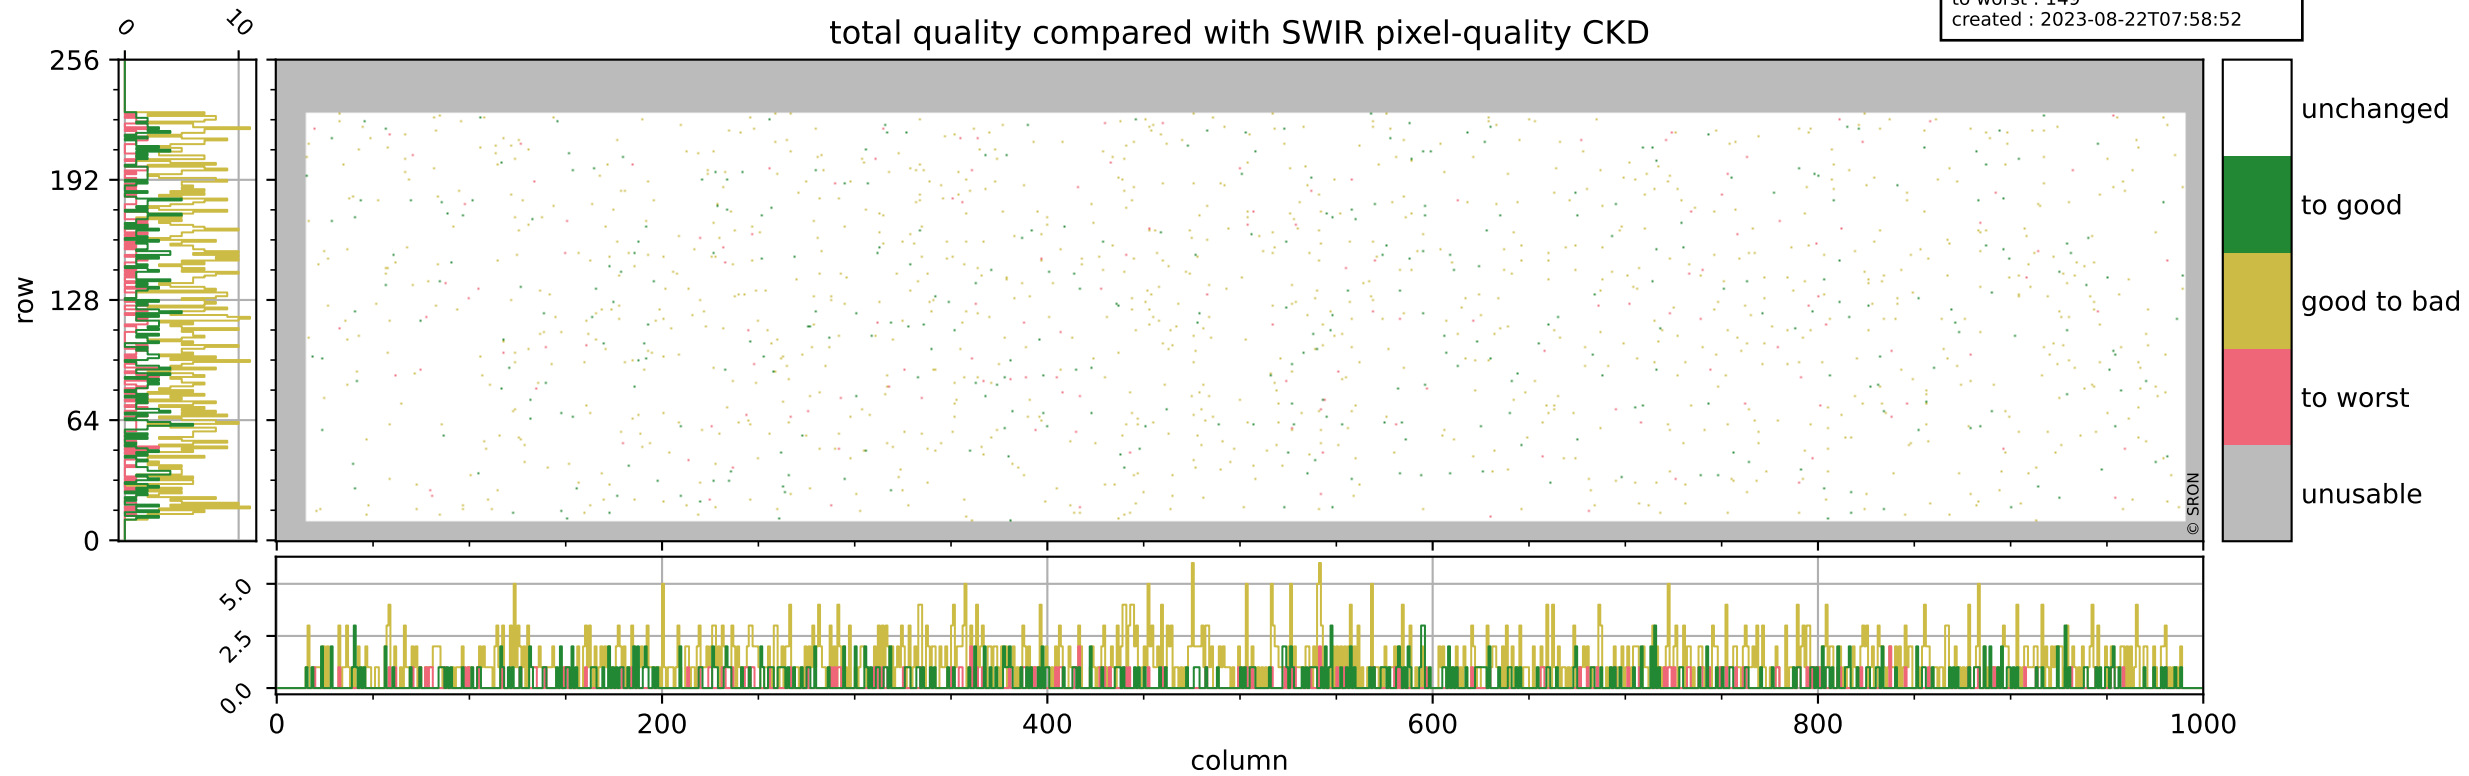

Tropomi SWIR pixel quality (official)

orbits : 18 in [9487, 9532]
coverage : 2019-08-13 / 2019-08-16
bad (quality < 0.8) : 290
worst (quality < 0.1) : 116
created : 2023-08-22T07:58:51

Tropomi SWIR pixel quality (official)

orbits : 18 in [9487, 9532]
coverage : 2019-08-13 / 2019-08-16
bad (quality < 0.8) : 2833
worst (quality < 0.1) : 278
created : 2023-08-22T07:58:51

pixel-quality map (noise average)

Tropomi SWIR pixel quality (official)

orbits : 18 in [9487, 9532]
coverage : 2019-08-13 / 2019-08-16
to good : 349
good to bad : 1042
to worst : 149
created : 2023-08-22T07:58:52

total quality compared with SWIR pixel-quality CKD

Tropomi SWIR pixel quality (official)

orbits : 18 in [9487, 9532]
coverage : 2019-08-13 / 2019-08-16
created : 2023-08-22T07:58:52

Histograms of pixel-quality

Tropomi SWIR pixel quality (official) ground-tracks of Sentinel-5P

orbits : 18 in [9487, 9532]
coverage : 2019-08-13 / 2019-08-16
created : 2023-08-22T07:58:52