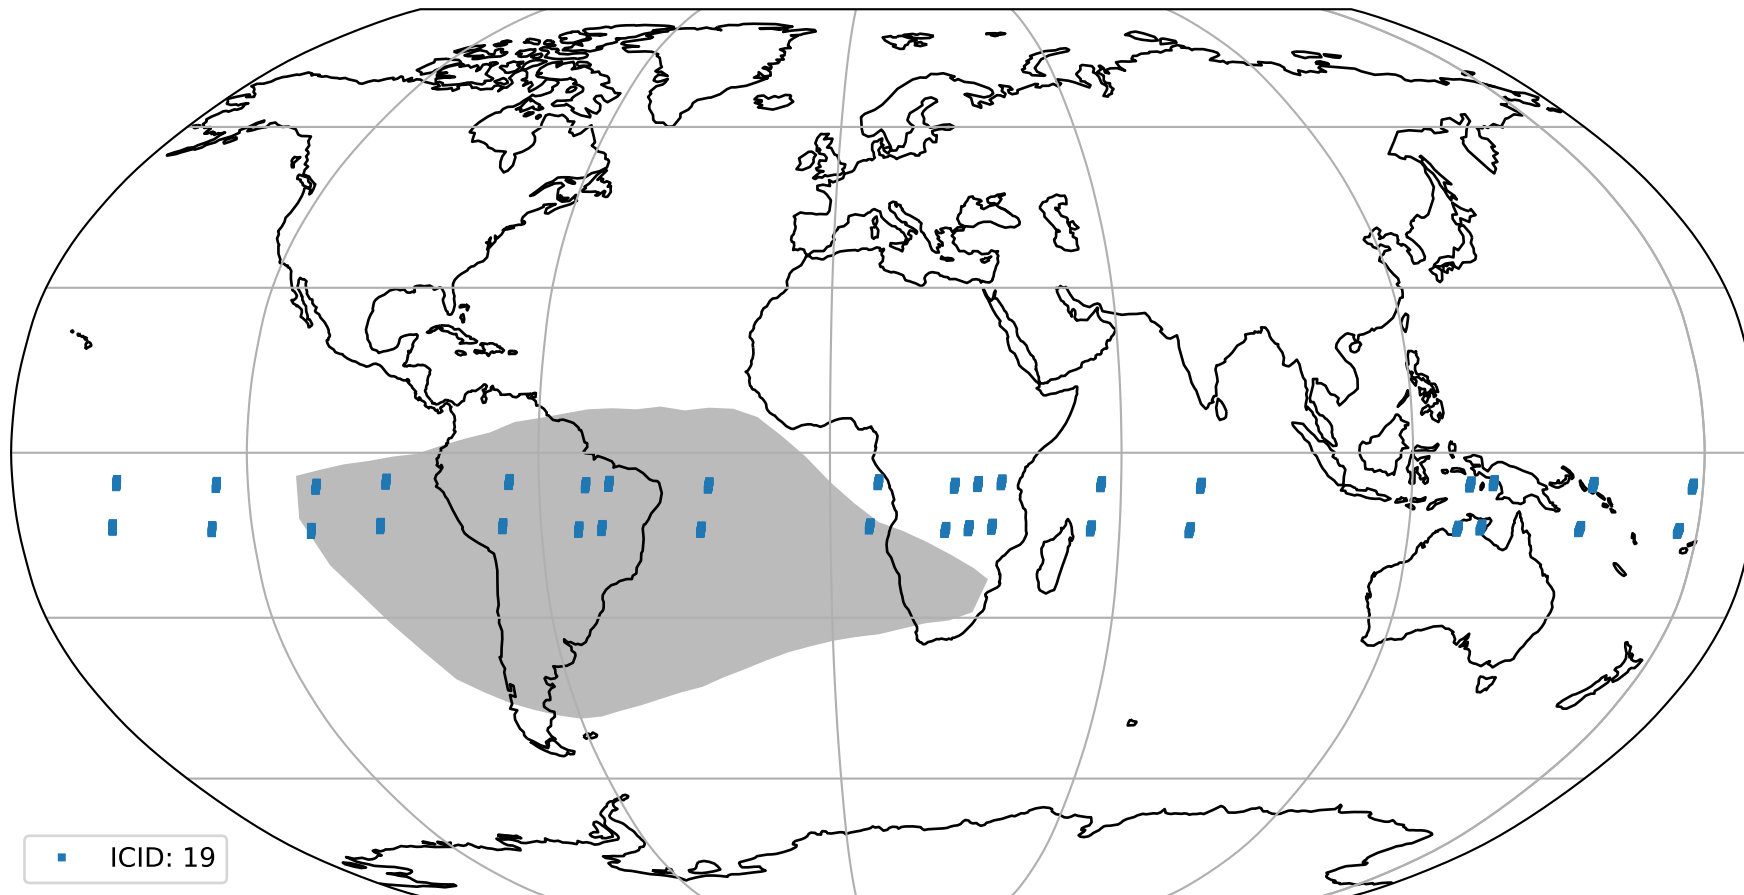

orbits : 18 in [9487, 9532]
coverage : 2019-08-13 / 2019-08-16
bad (quality < 0.8) : 2833
worst (quality < 0.1) : 278
created : 2023-08-22T07:58:51

pixel-quality map (noise average)

Tropomi SWIR pixel quality (official)

orbits : 18 in [9487, 9532]
coverage : 2019-08-13 / 2019-08-16
to good : 349
good to bad : 1042
to worst : 149
created : 2023-08-22T07:58:52

total quality compared with SWIR pixel-quality CKD

Tropomi SWIR pixel quality (official)

orbits : 18 in [9487, 9532]
coverage : 2019-08-13 / 2019-08-16
created : 2023-08-22T07:58:52

Histograms of pixel-quality

Tropomi SWIR pixel quality (official) ground-tracks of Sentinel-5P

orbits : 18 in [9487, 9532]
coverage : 2019-08-13 / 2019-08-16
created : 2023-08-22T07:58:52

Tropomi SWIR pixel quality (official)

orbits : [2827, 9532]
coverage : 2018-04-30 / 2019-08-16
created : 2023-08-22T07:58:53

trend of pixel quality & temperatures