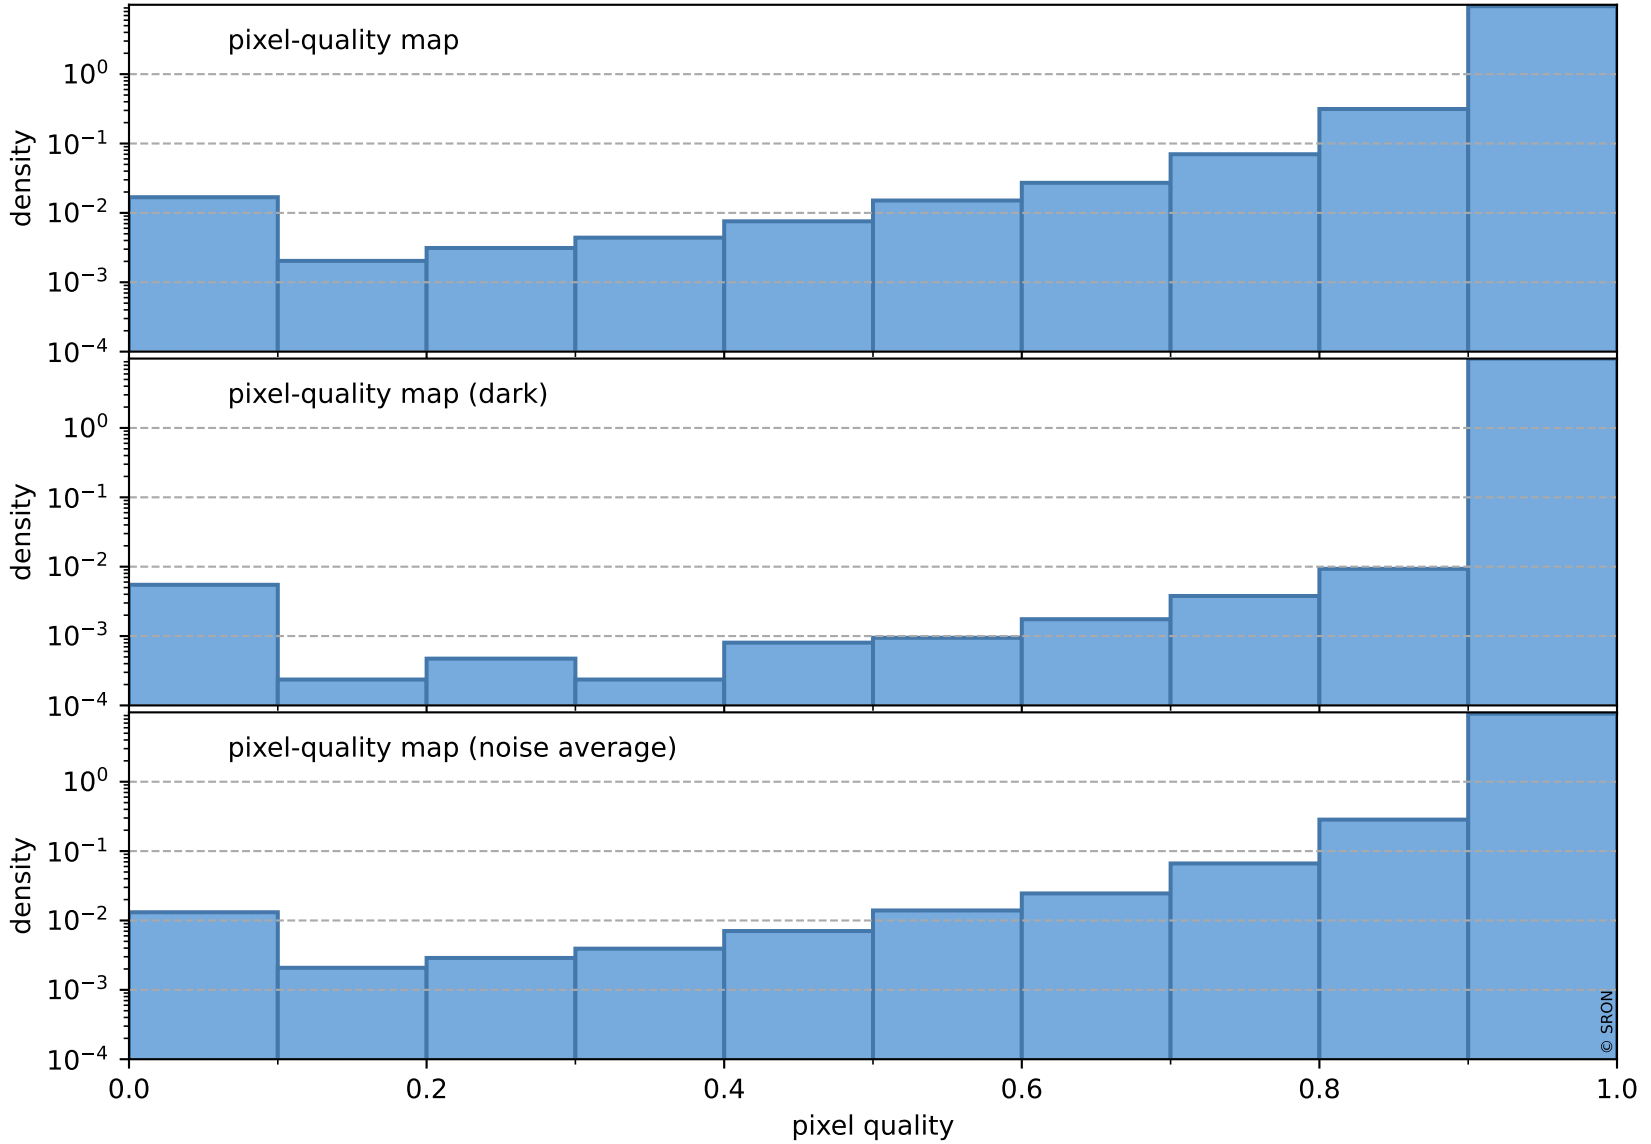

orbits : 18 in [9487, 9532]
coverage : 2019-08-13 / 2019-08-16
to good : 349
good to bad : 1042
to worst : 149
created : 2023-08-22T07:58:52

total quality compared with SWIR pixel-quality CKD

Tropomi SWIR pixel quality (official)

orbits : 18 in [9487, 9532]
coverage : 2019-08-13 / 2019-08-16
created : 2023-08-22T07:58:52

Histograms of pixel-quality

Tropomi SWIR pixel quality (official) ground-tracks of Sentinel-5P

orbits : 18 in [9487, 9532]
coverage : 2019-08-13 / 2019-08-16
created : 2023-08-22T07:58:52

Tropomi SWIR pixel quality (official)

orbits : [2827, 9532]
coverage : 2018-04-30 / 2019-08-16
created : 2023-08-22T07:58:53

trend of pixel quality & temperatures