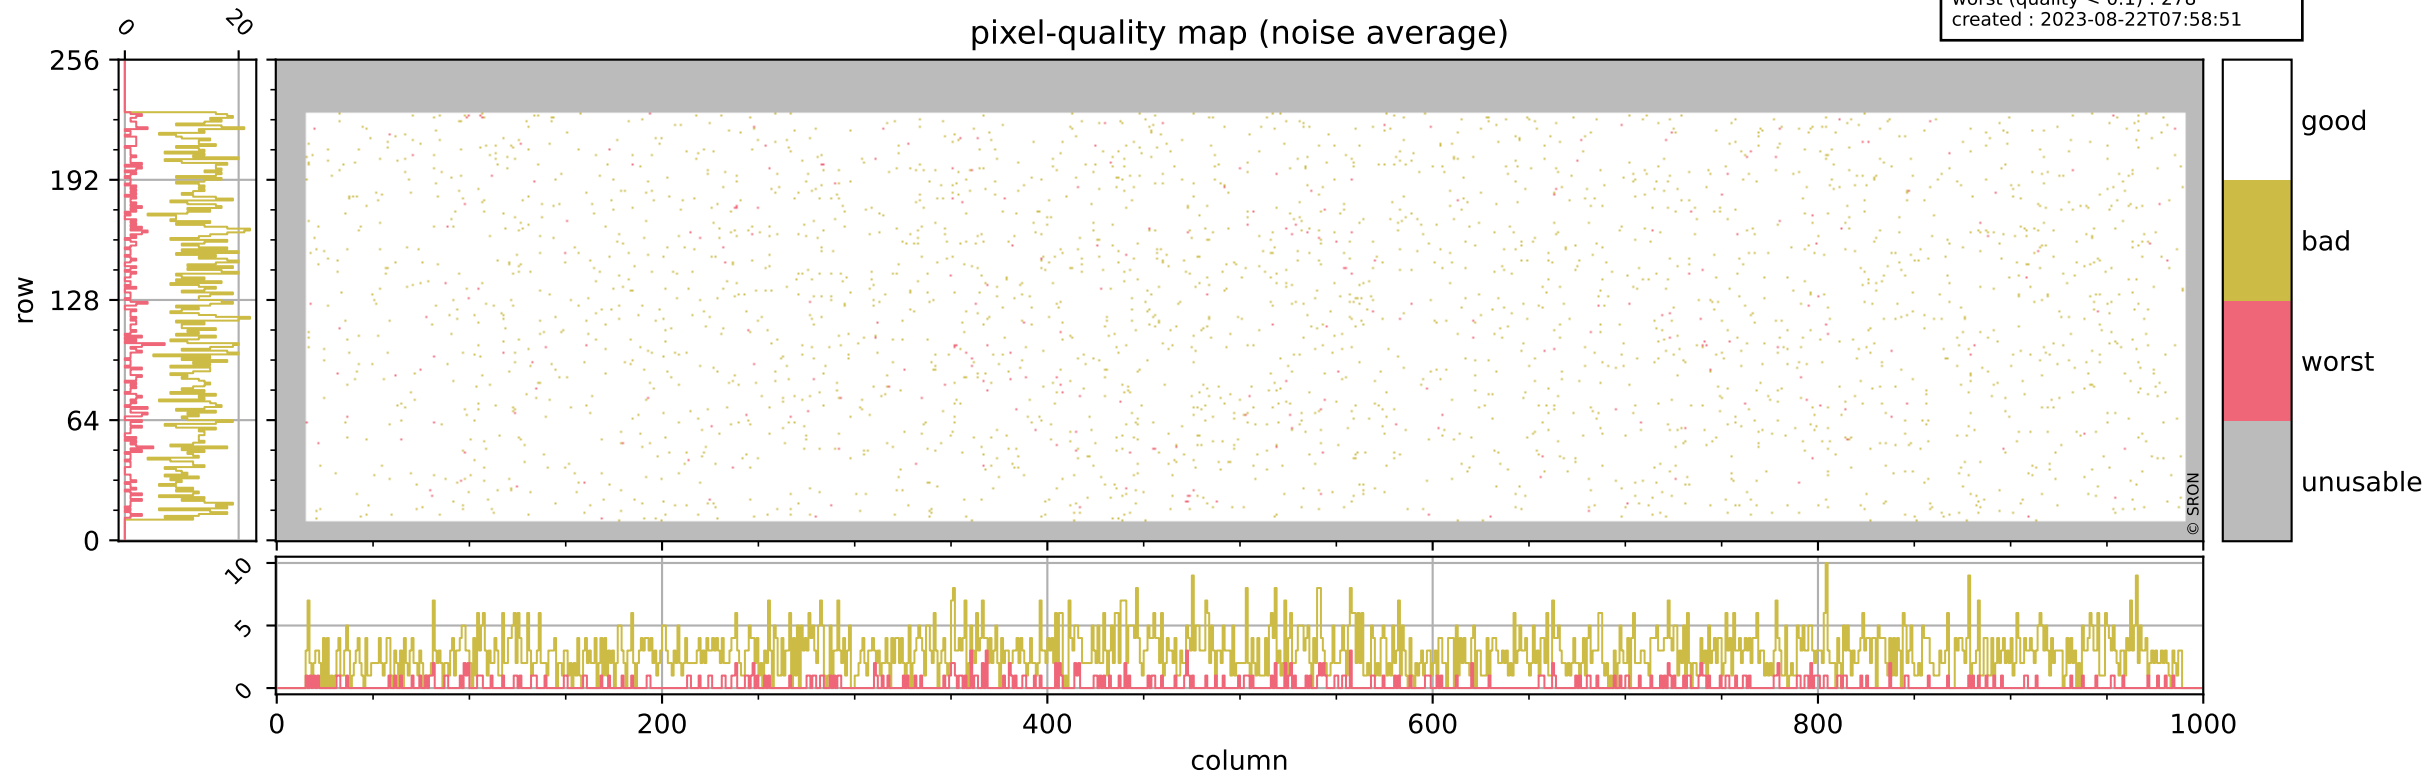

Tropomi SWIR pixel quality (official)

orbits : 18 in [9487, 9532]
coverage : 2019-08-13 / 2019-08-16
bad (quality < 0.8) : 290
worst (quality < 0.1) : 116
created : 2023-08-22T07:58:51

Tropomi SWIR pixel quality (official)

orbits : 18 in [9487, 9532]
coverage : 2019-08-13 / 2019-08-16
bad (quality < 0.8) : 2833
worst (quality < 0.1) : 278
created : 2023-08-22T07:58:51

pixel-quality map (noise average)

Tropomi SWIR pixel quality (official)

orbits : 18 in [9487, 9532]
coverage : 2019-08-13 / 2019-08-16
to good : 349
good to bad : 1042
to worst : 149
created : 2023-08-22T07:58:52

total quality compared with SWIR pixel-quality CKD

Tropomi SWIR pixel quality (official)

orbits : 18 in [9487, 9532]
coverage : 2019-08-13 / 2019-08-16
created : 2023-08-22T07:58:52

Histograms of pixel-quality

Tropomi SWIR pixel quality (official) ground-tracks of Sentinel-5P

orbits : 18 in [9487, 9532]
coverage : 2019-08-13 / 2019-08-16
created : 2023-08-22T07:58:52