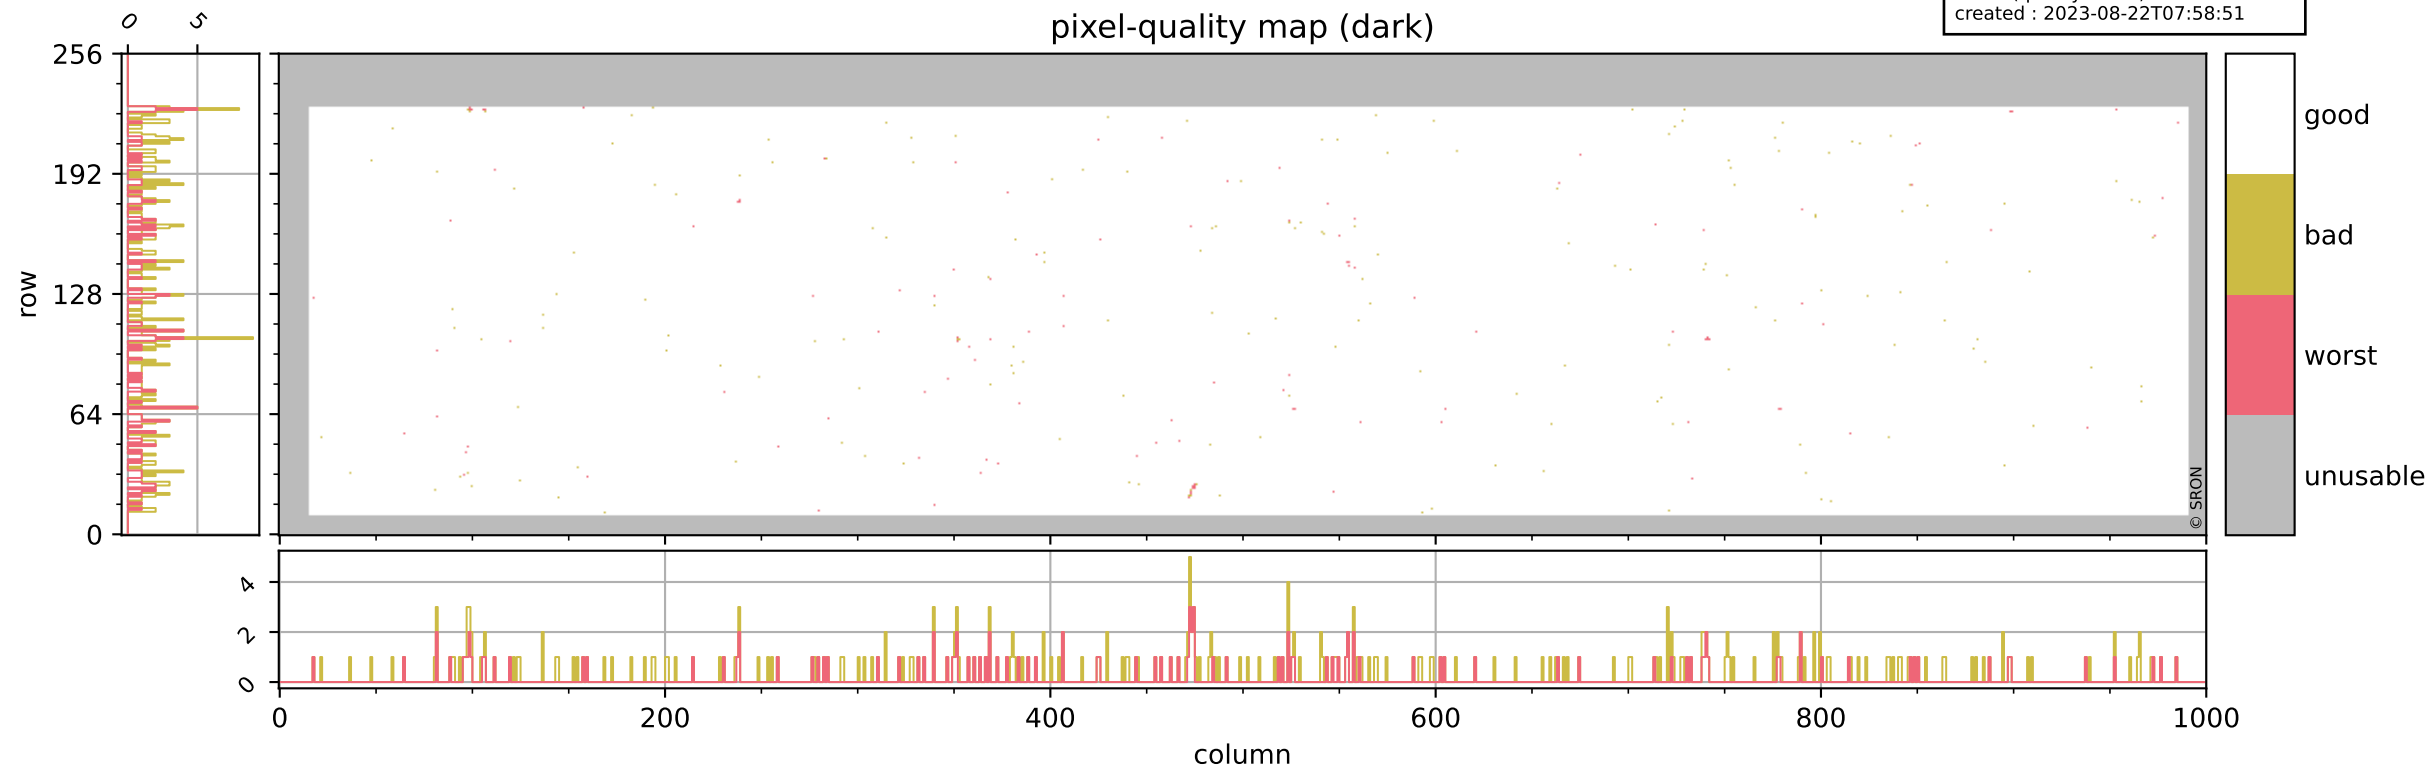

Tropomi SWIR pixel quality (official)

orbits : 18 in [9487, 9532]
coverage : 2019-08-13 / 2019-08-16
bad (quality < 0.8) : 3093
worst (quality < 0.1) : 356
created : 2023-08-22T07:58:51

pixel-quality map

Tropomi SWIR pixel quality (official)

orbits : 18 in [9487, 9532]
coverage : 2019-08-13 / 2019-08-16
bad (quality < 0.8) : 290
worst (quality < 0.1) : 116
created : 2023-08-22T07:58:51

Tropomi SWIR pixel quality (official)

orbits : 18 in [9487, 9532]
coverage : 2019-08-13 / 2019-08-16
bad (quality < 0.8) : 2833
worst (quality < 0.1) : 278
created : 2023-08-22T07:58:51

pixel-quality map (noise average)

Tropomi SWIR pixel quality (official)

orbits : 18 in [9487, 9532]
coverage : 2019-08-13 / 2019-08-16
created : 2023-08-22T07:58:52

Histograms of pixel-quality

Tropomi SWIR pixel quality (official) ground-tracks of Sentinel-5P

orbits : 18 in [9487, 9532]
coverage : 2019-08-13 / 2019-08-16
created : 2023-08-22T07:58:52