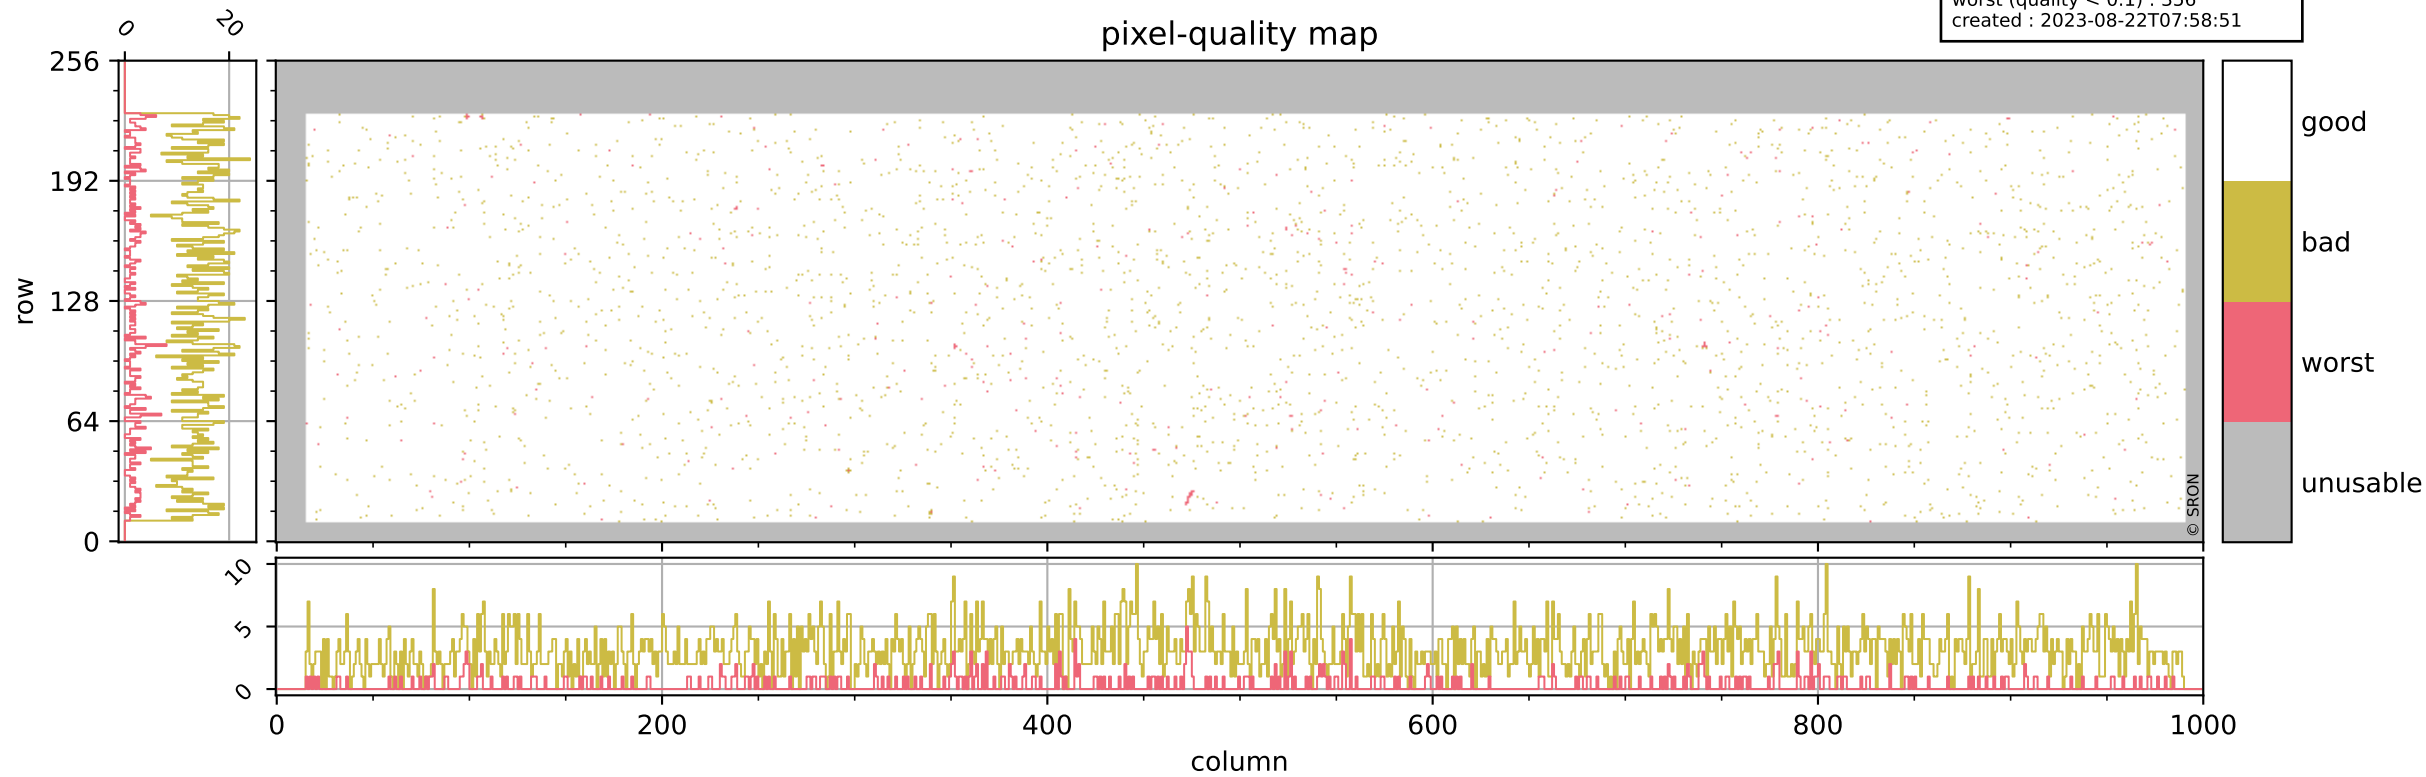

Tropomi SWIR pixel quality (official)

orbits : 18 in [9487, 9532]
coverage : 2019-08-13 / 2019-08-16
bad (quality < 0.8) : 3093
worst (quality < 0.1) : 356
created : 2023-08-22T07:58:51

pixel-quality map

Tropomi SWIR pixel quality (official)

orbits : 18 in [9487, 9532]
coverage : 2019-08-13 / 2019-08-16
bad (quality < 0.8) : 290
worst (quality < 0.1) : 116
created : 2023-08-22T07:58:51

Tropomi SWIR pixel quality (official)

orbits : 18 in [9487, 9532]
coverage : 2019-08-13 / 2019-08-16
bad (quality < 0.8) : 2833
worst (quality < 0.1) : 278
created : 2023-08-22T07:58:51

pixel-quality map (noise average)

Tropomi SWIR pixel quality (official)

orbits : 18 in [9487, 9532]
coverage : 2019-08-13 / 2019-08-16
created : 2023-08-22T07:58:52

Histograms of pixel-quality

Tropomi SWIR pixel quality (official) ground-tracks of Sentinel-5P

orbits : 18 in [9487, 9532]
coverage : 2019-08-13 / 2019-08-16
created : 2023-08-22T07:58:52