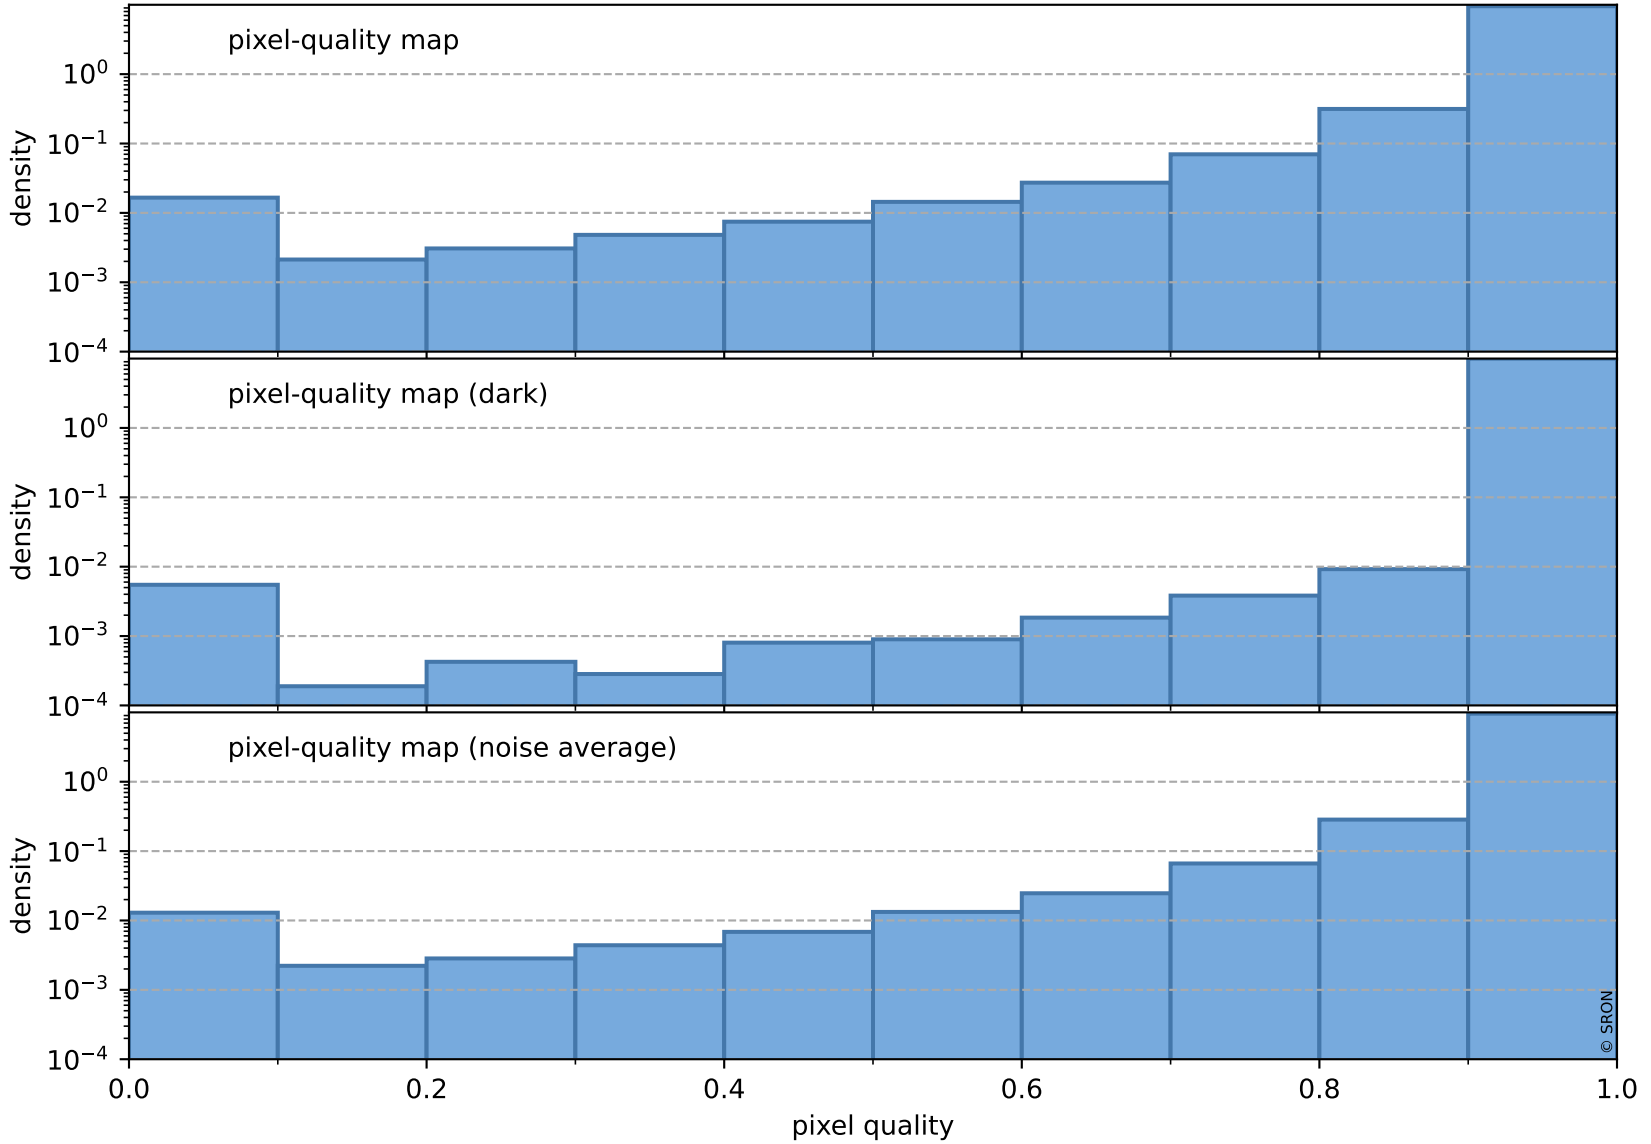

Tropomi SWIR pixel quality (official)

orbits : 19 in [9502, 9547]
coverage : 2019-08-14 / 2019-08-17
to good : 351
good to bad : 1038
to worst : 142
created : 2023-08-22T07:58:54

total quality compared with SWIR pixel-quality CKD

Tropomi SWIR pixel quality (official)

orbits : 19 in [9502, 9547]
coverage : 2019-08-14 / 2019-08-17
created : 2023-08-22T07:58:54

Histograms of pixel-quality

Tropomi SWIR pixel quality (official) ground-tracks of Sentinel-5P

orbits : 19 in [9502, 9547]
coverage : 2019-08-14 / 2019-08-17
created : 2023-08-22T07:58:55

Tropomi SWIR pixel quality (official)

orbits : [2827, 9547]
coverage : 2018-04-30 / 2019-08-17
created : 2023-08-22T07:58:55