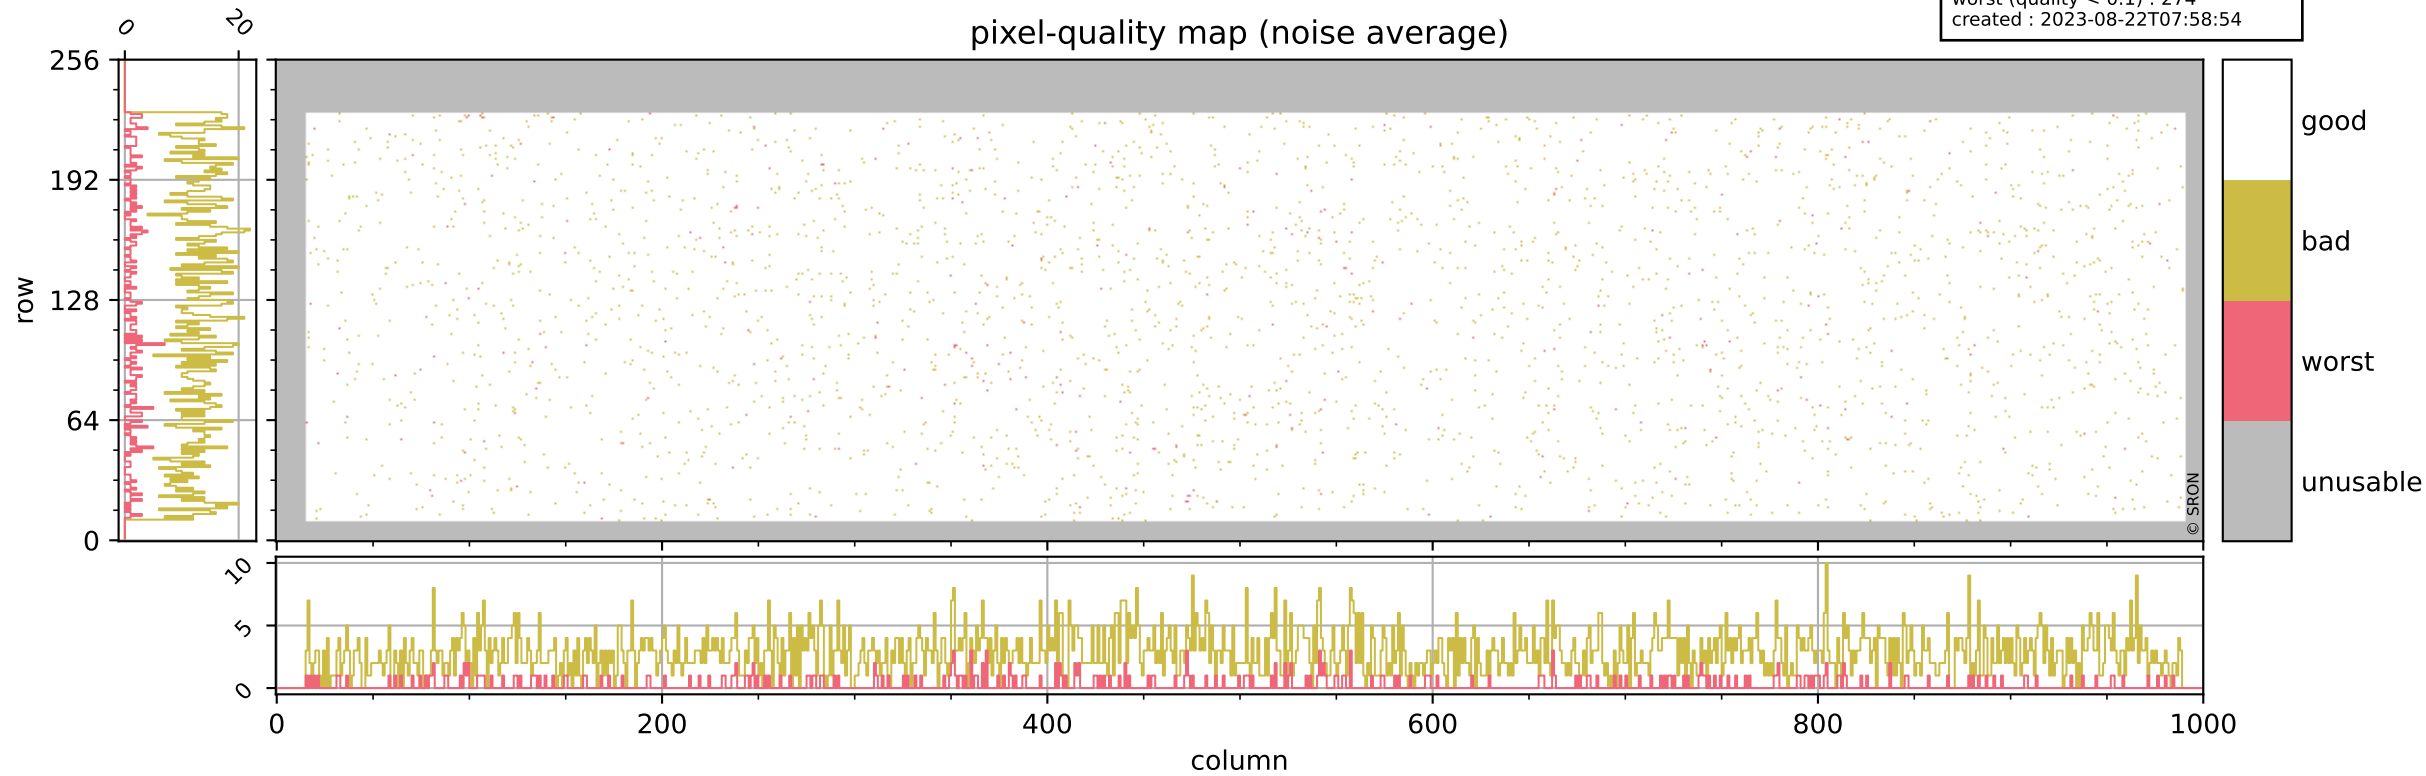

Tropomi SWIR pixel quality (official)

orbits : 19 in [9502, 9547]
coverage : 2019-08-14 / 2019-08-17
bad (quality < 0.8) : 291
worst (quality < 0.1) : 116
created : 2023-08-22T07:58:53

pixel-quality map (dark)

Tropomi SWIR pixel quality (official)

orbits : 19 in [9502, 9547]
coverage : 2019-08-14 / 2019-08-17
bad (quality < 0.8) : 2825
worst (quality < 0.1) : 274
created : 2023-08-22T07:58:54

pixel-quality map (noise average)

Tropomi SWIR pixel quality (official)

orbits : 19 in [9502, 9547]
coverage : 2019-08-14 / 2019-08-17
to good : 351
good to bad : 1038
to worst : 142
created : 2023-08-22T07:58:54

total quality compared with SWIR pixel-quality CKD

Tropomi SWIR pixel quality (official)

orbits : 19 in [9502, 9547]
coverage : 2019-08-14 / 2019-08-17
created : 2023-08-22T07:58:54

Histograms of pixel-quality

Tropomi SWIR pixel quality (official) ground-tracks of Sentinel-5P