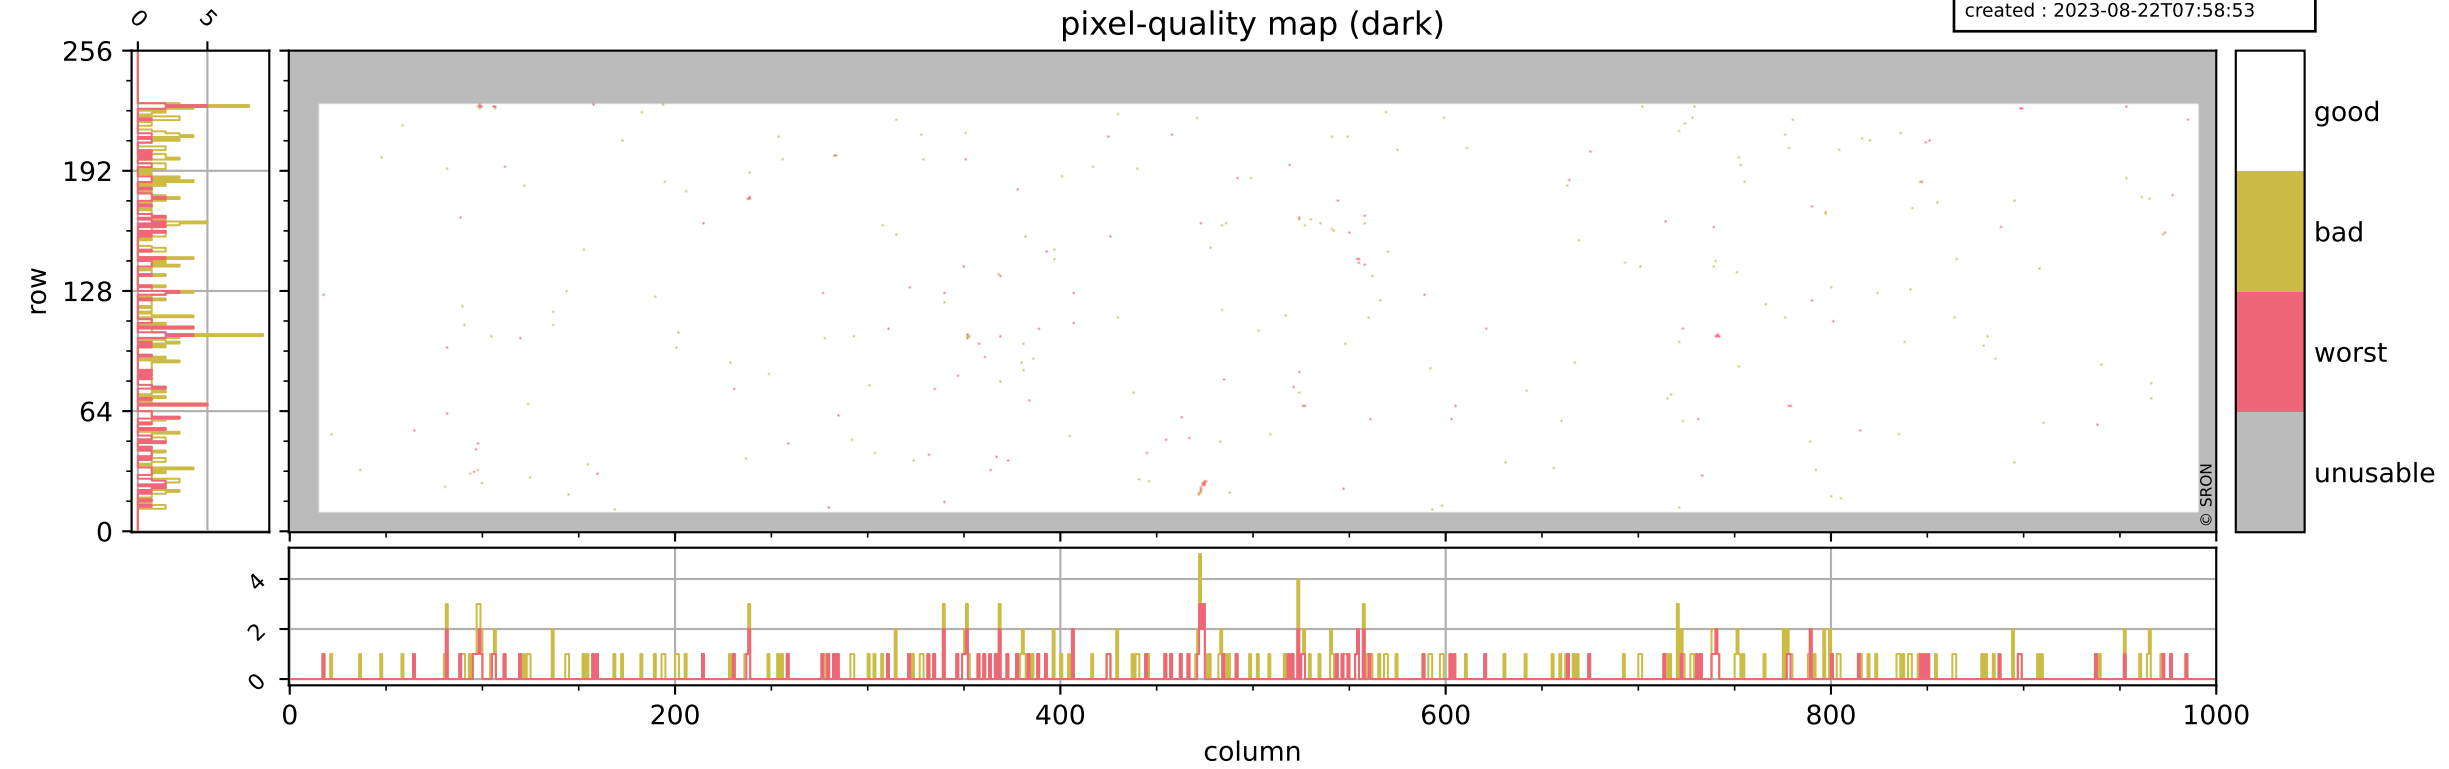

Tropomi SWIR pixel quality (official)

orbits : 19 in [9502, 9547]
coverage : 2019-08-14 / 2019-08-17
bad (quality < 0.8) : 3082
worst (quality < 0.1) : 351
created : 2023-08-22T07:58:53

pixel-quality map

Tropomi SWIR pixel quality (official)

orbits : 19 in [9502, 9547]
coverage : 2019-08-14 / 2019-08-17
bad (quality < 0.8) : 291
worst (quality < 0.1) : 116
created : 2023-08-22T07:58:53

pixel-quality map (dark)

Tropomi SWIR pixel quality (official)

orbits : 19 in [9502, 9547]
coverage : 2019-08-14 / 2019-08-17
bad (quality < 0.8) : 2825
worst (quality < 0.1) : 274
created : 2023-08-22T07:58:54

pixel-quality map (noise average)

Tropomi SWIR pixel quality (official)

orbits : 19 in [9502, 9547]
coverage : 2019-08-14 / 2019-08-17
created : 2023-08-22T07:58:54

Histograms of pixel-quality

Tropomi SWIR pixel quality (official) ground-tracks of Sentinel-5P