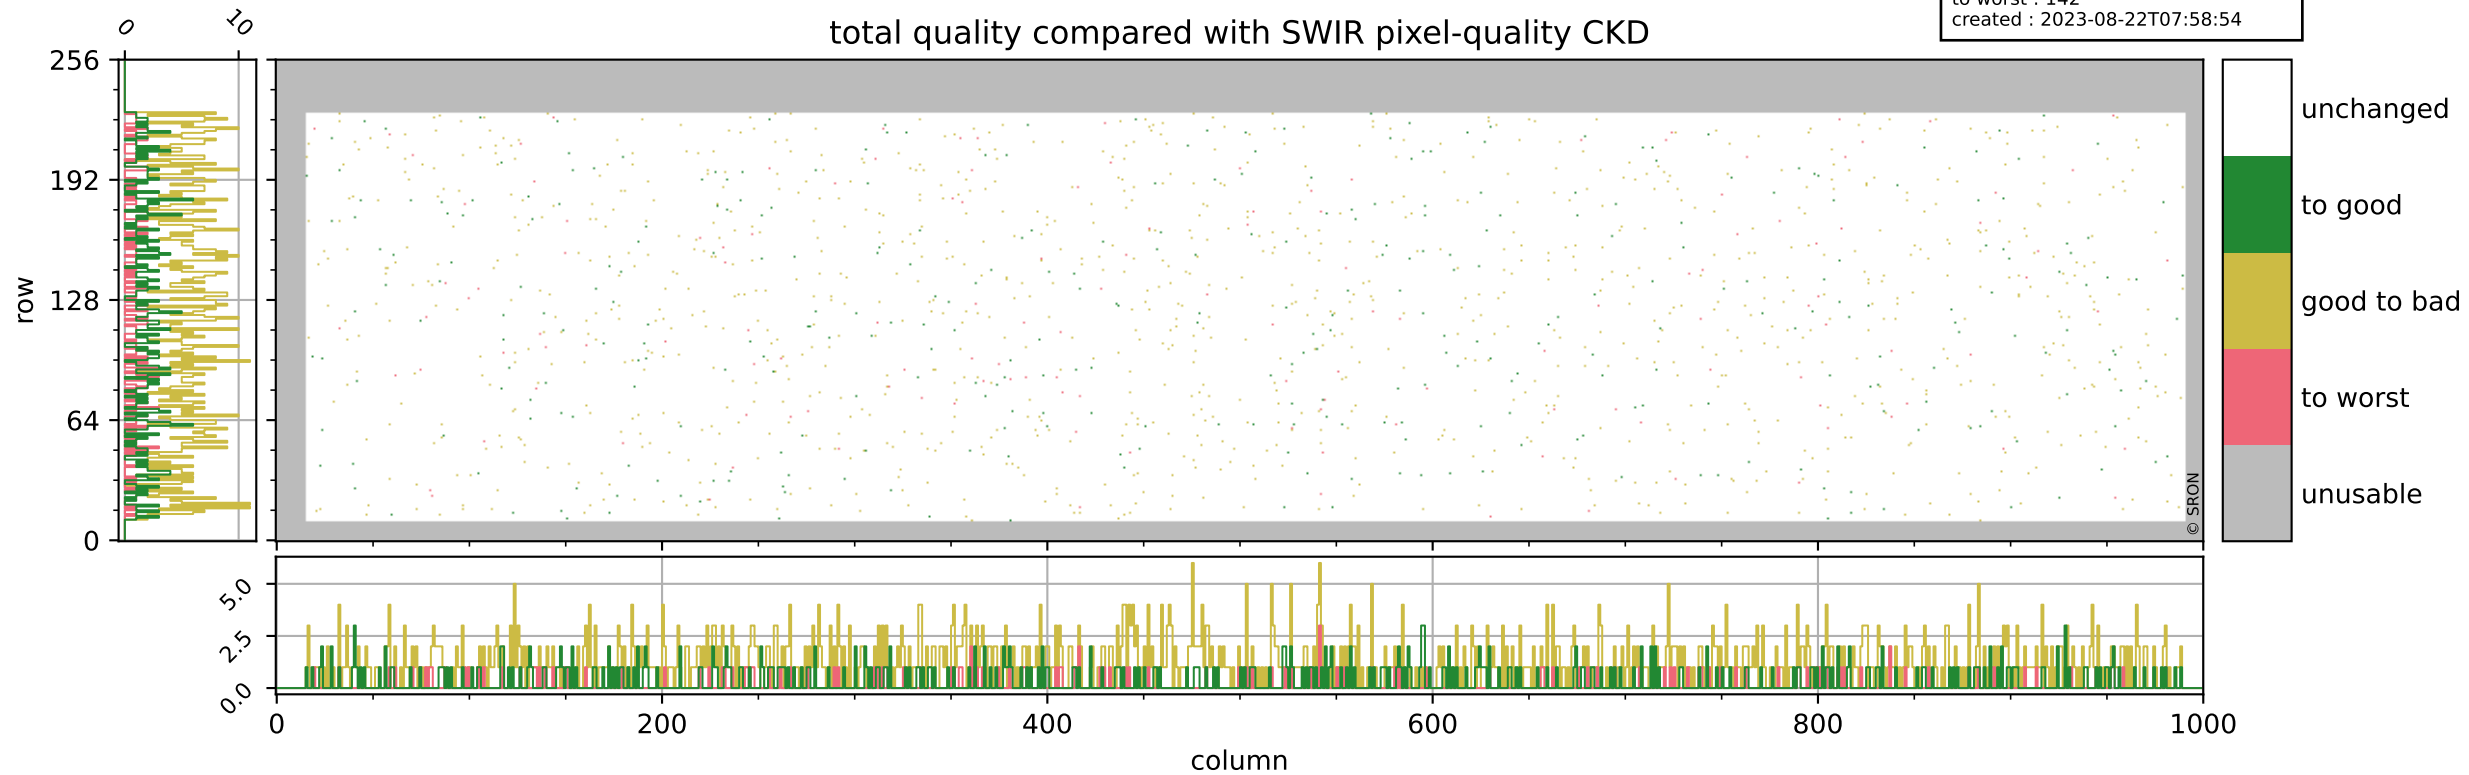

Tropomi SWIR pixel quality (official)

orbits : 19 in [9502, 9547]
coverage : 2019-08-14 / 2019-08-17
bad (quality < 0.8) : 291
worst (quality < 0.1) : 116
created : 2023-08-22T07:58:53

pixel-quality map (dark)

Tropomi SWIR pixel quality (official)

orbits : 19 in [9502, 9547]
coverage : 2019-08-14 / 2019-08-17
bad (quality < 0.8) : 2825
worst (quality < 0.1) : 274
created : 2023-08-22T07:58:54

pixel-quality map (noise average)

Tropomi SWIR pixel quality (official)

orbits : 19 in [9502, 9547]
coverage : 2019-08-14 / 2019-08-17
to good : 351
good to bad : 1038
to worst : 142
created : 2023-08-22T07:58:54

total quality compared with SWIR pixel-quality CKD

Tropomi SWIR pixel quality (official)

orbits : 19 in [9502, 9547]
coverage : 2019-08-14 / 2019-08-17
created : 2023-08-22T07:58:54

Histograms of pixel-quality

Tropomi SWIR pixel quality (official) ground-tracks of Sentinel-5P