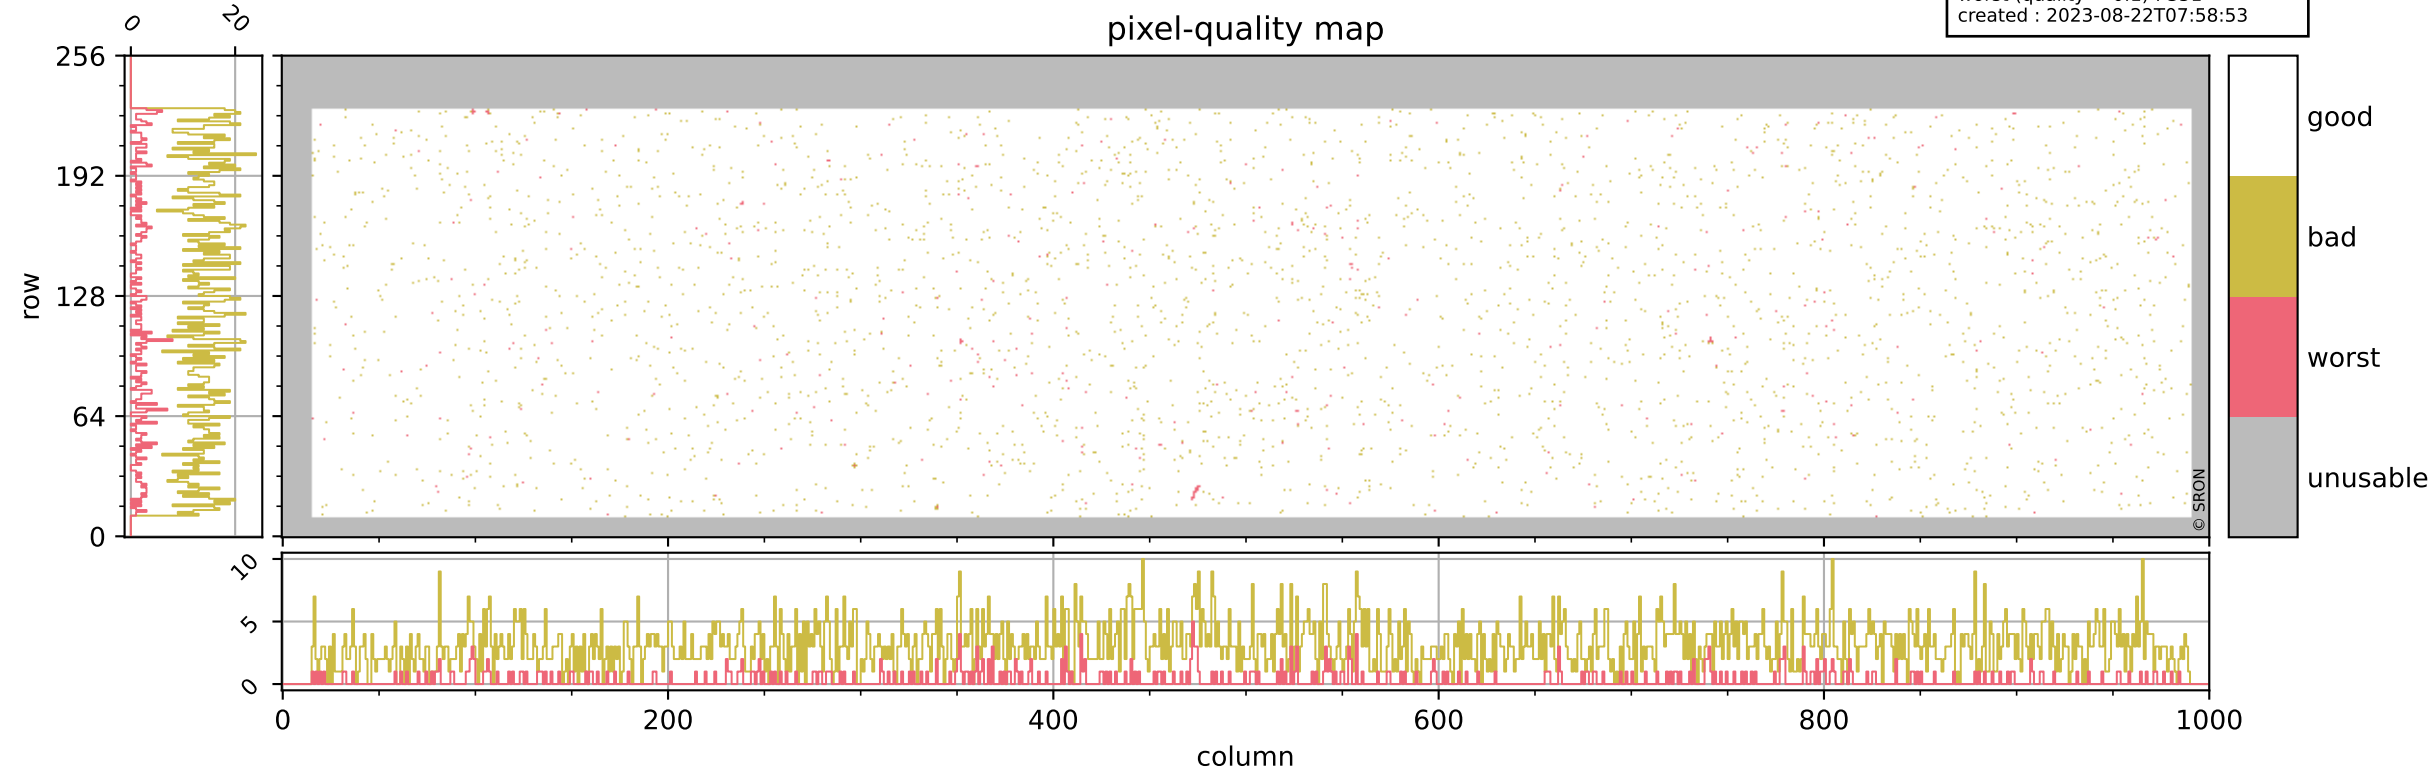

Tropomi SWIR pixel quality (official)

orbits : 19 in [9502, 9547]
coverage : 2019-08-14 / 2019-08-17
bad (quality < 0.8) : 3082
worst (quality < 0.1) : 351
created : 2023-08-22T07:58:53

pixel-quality map

Tropomi SWIR pixel quality (official)

orbits : 19 in [9502, 9547]
coverage : 2019-08-14 / 2019-08-17
bad (quality < 0.8) : 291
worst (quality < 0.1) : 116
created : 2023-08-22T07:58:53

pixel-quality map (dark)

Tropomi SWIR pixel quality (official)

orbits : 19 in [9502, 9547]
coverage : 2019-08-14 / 2019-08-17
bad (quality < 0.8) : 2825
worst (quality < 0.1) : 274
created : 2023-08-22T07:58:54

pixel-quality map (noise average)

Tropomi SWIR pixel quality (official)

orbits : 19 in [9502, 9547]
coverage : 2019-08-14 / 2019-08-17
created : 2023-08-22T07:58:54

Histograms of pixel-quality

Tropomi SWIR pixel quality (official) ground-tracks of Sentinel-5P