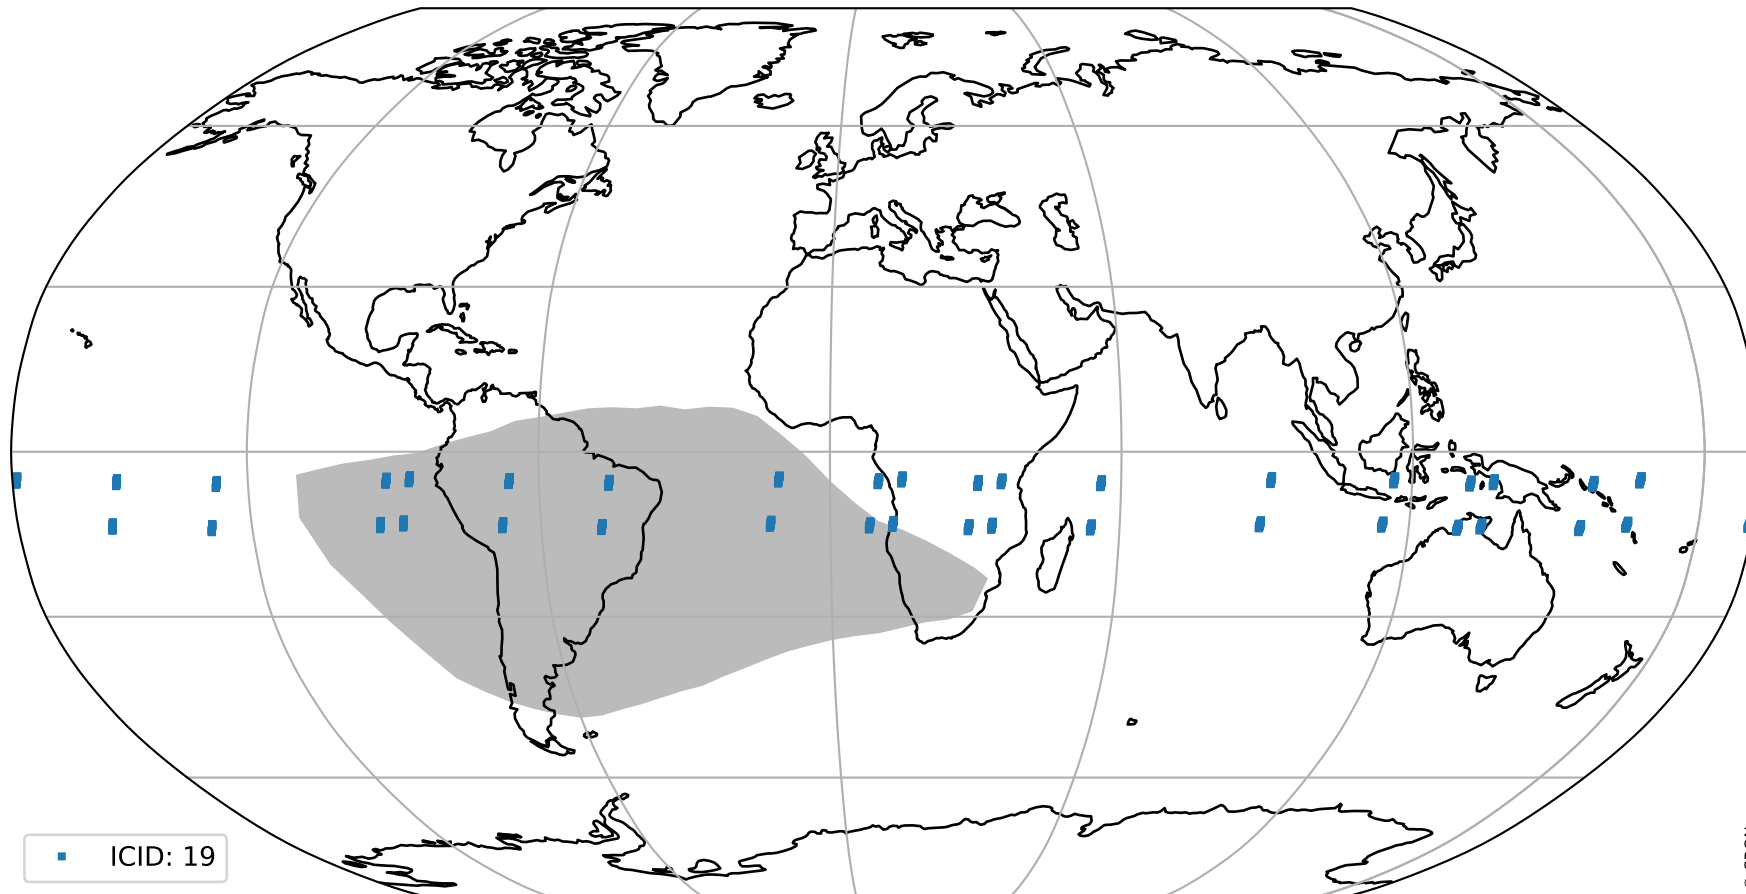

Tropomi SWIR pixel quality (official)

orbits : 19 in [9502, 9547]
coverage : 2019-08-14 / 2019-08-17
to good : 351
good to bad : 1038
to worst : 142
created : 2023-08-22T07:58:54

total quality compared with SWIR pixel-quality CKD

Tropomi SWIR pixel quality (official)

orbits : 19 in [9502, 9547]
coverage : 2019-08-14 / 2019-08-17
created : 2023-08-22T07:58:54

Histograms of pixel-quality

Tropomi SWIR pixel quality (official) ground-tracks of Sentinel-5P

orbits : 19 in [9502, 9547]
coverage : 2019-08-14 / 2019-08-17
created : 2023-08-22T07:58:55

Tropomi SWIR pixel quality (official)

orbits : [2827, 9547]
coverage : 2018-04-30 / 2019-08-17
created : 2023-08-22T07:58:55