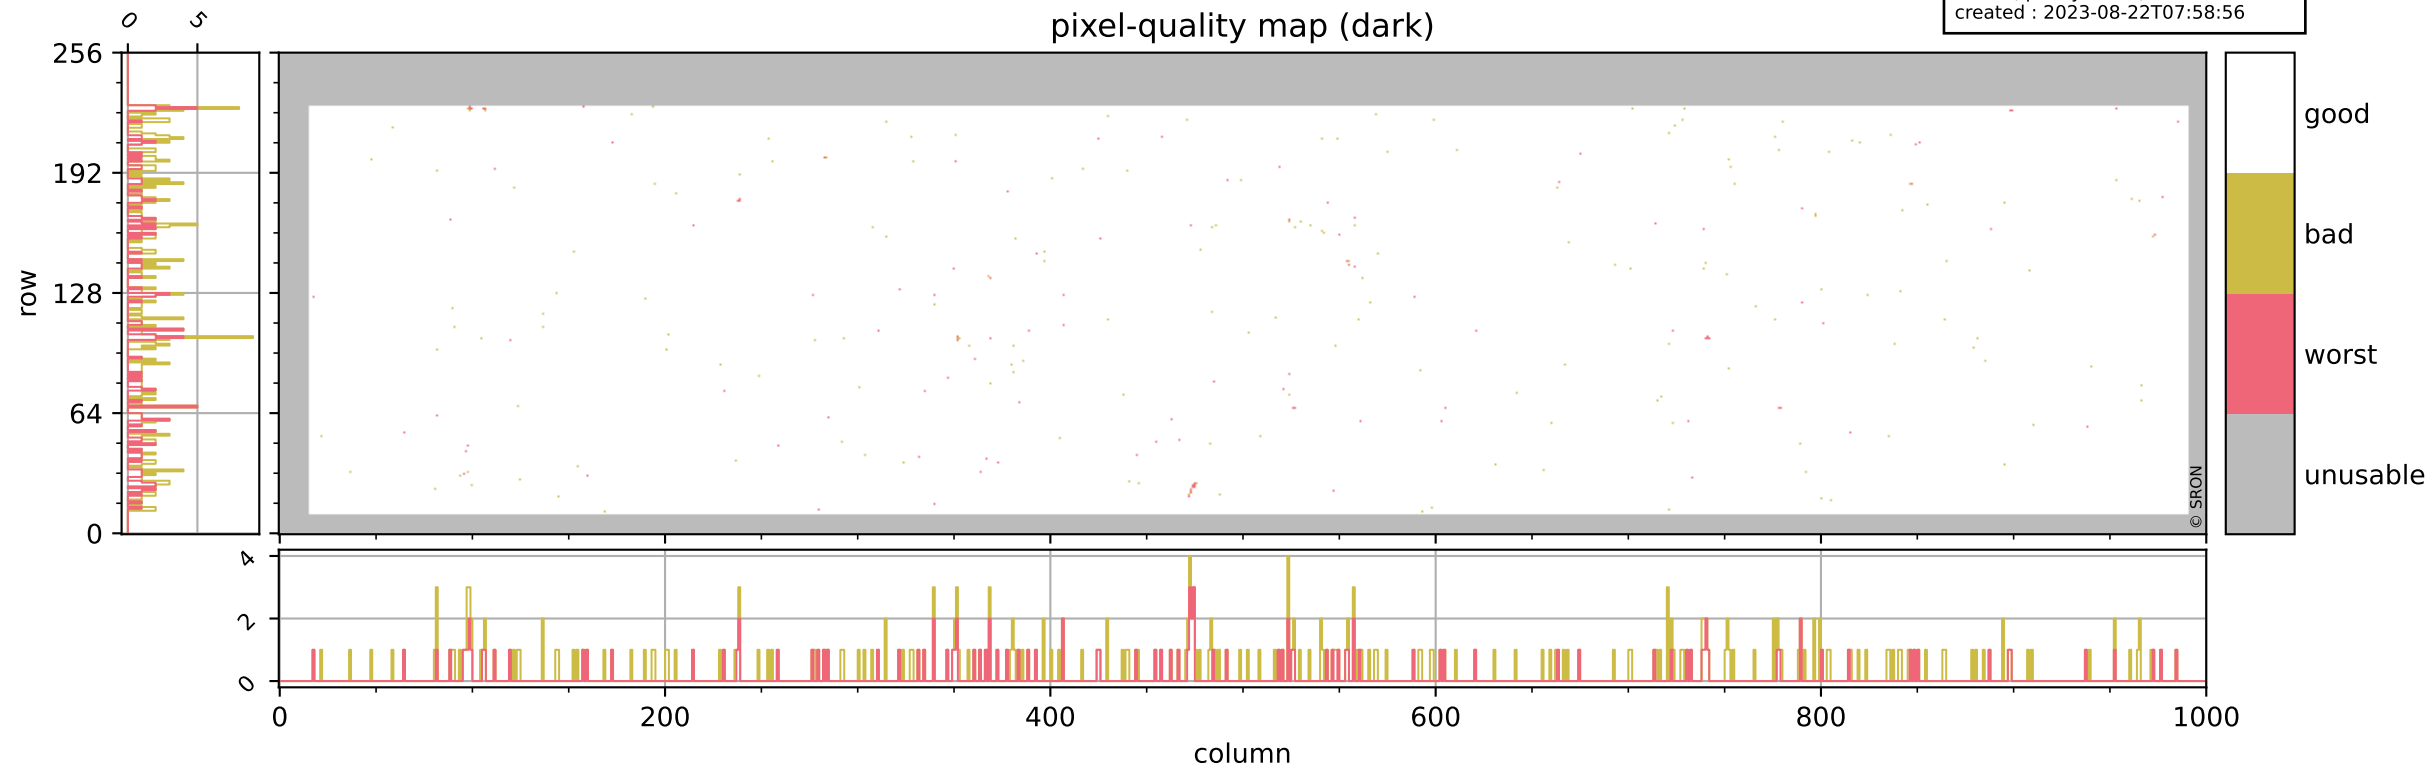

Tropomi SWIR pixel quality (official)

orbits : 19 in [9517, 9562]
coverage : 2019-08-15 / 2019-08-18
bad (quality < 0.8) : 3087
worst (quality < 0.1) : 347
created : 2023-08-22T07:58:55

pixel-quality map

Tropomi SWIR pixel quality (official)

orbits : 19 in [9517, 9562]
coverage : 2019-08-15 / 2019-08-18
bad (quality < 0.8) : 290
worst (quality < 0.1) : 114
created : 2023-08-22T07:58:56

pixel-quality map (dark)

Tropomi SWIR pixel quality (official)

orbits : 19 in [9517, 9562]
coverage : 2019-08-15 / 2019-08-18
bad (quality < 0.8) : 2826
worst (quality < 0.1) : 270
created : 2023-08-22T07:58:56

pixel-quality map (noise average)

Tropomi SWIR pixel quality (official)

orbits : 19 in [9517, 9562]
coverage : 2019-08-15 / 2019-08-18
created : 2023-08-22T07:58:56

Histograms of pixel-quality

Tropomi SWIR pixel quality (official) ground-tracks of Sentinel-5P