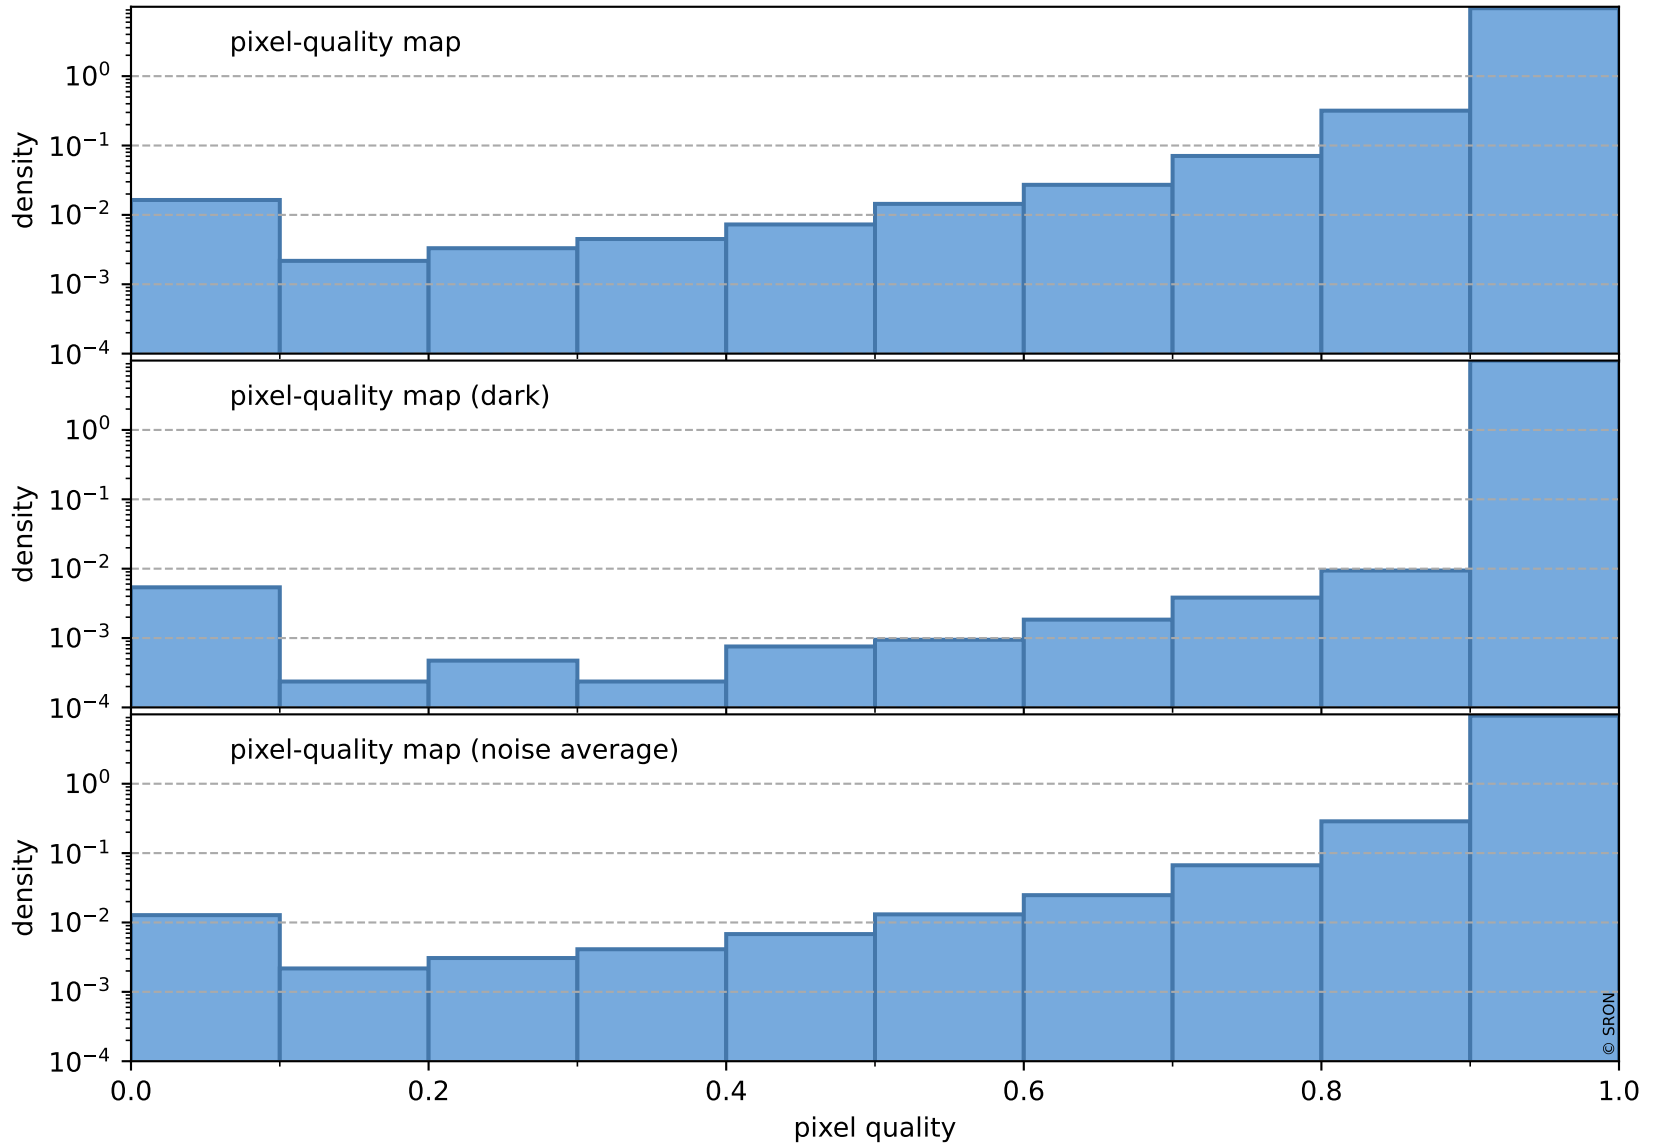

Tropomi SWIR pixel quality (official)

orbits : 19 in [9517, 9562]
coverage : 2019-08-15 / 2019-08-18
to good : 347
good to bad : 1043
to worst : 139
created : 2023-08-22T07:58:56

total quality compared with SWIR pixel-quality CKD

Tropomi SWIR pixel quality (official)

orbits : 19 in [9517, 9562]
coverage : 2019-08-15 / 2019-08-18
created : 2023-08-22T07:58:56

Histograms of pixel-quality

Tropomi SWIR pixel quality (official) ground-tracks of Sentinel-5P

orbits : 19 in [9517, 9562]
coverage : 2019-08-15 / 2019-08-18
created : 2023-08-22T07:58:57

Tropomi SWIR pixel quality (official)

orbits : [2827, 9562]
coverage : 2018-04-30 / 2019-08-18
created : 2023-08-22T07:58:57