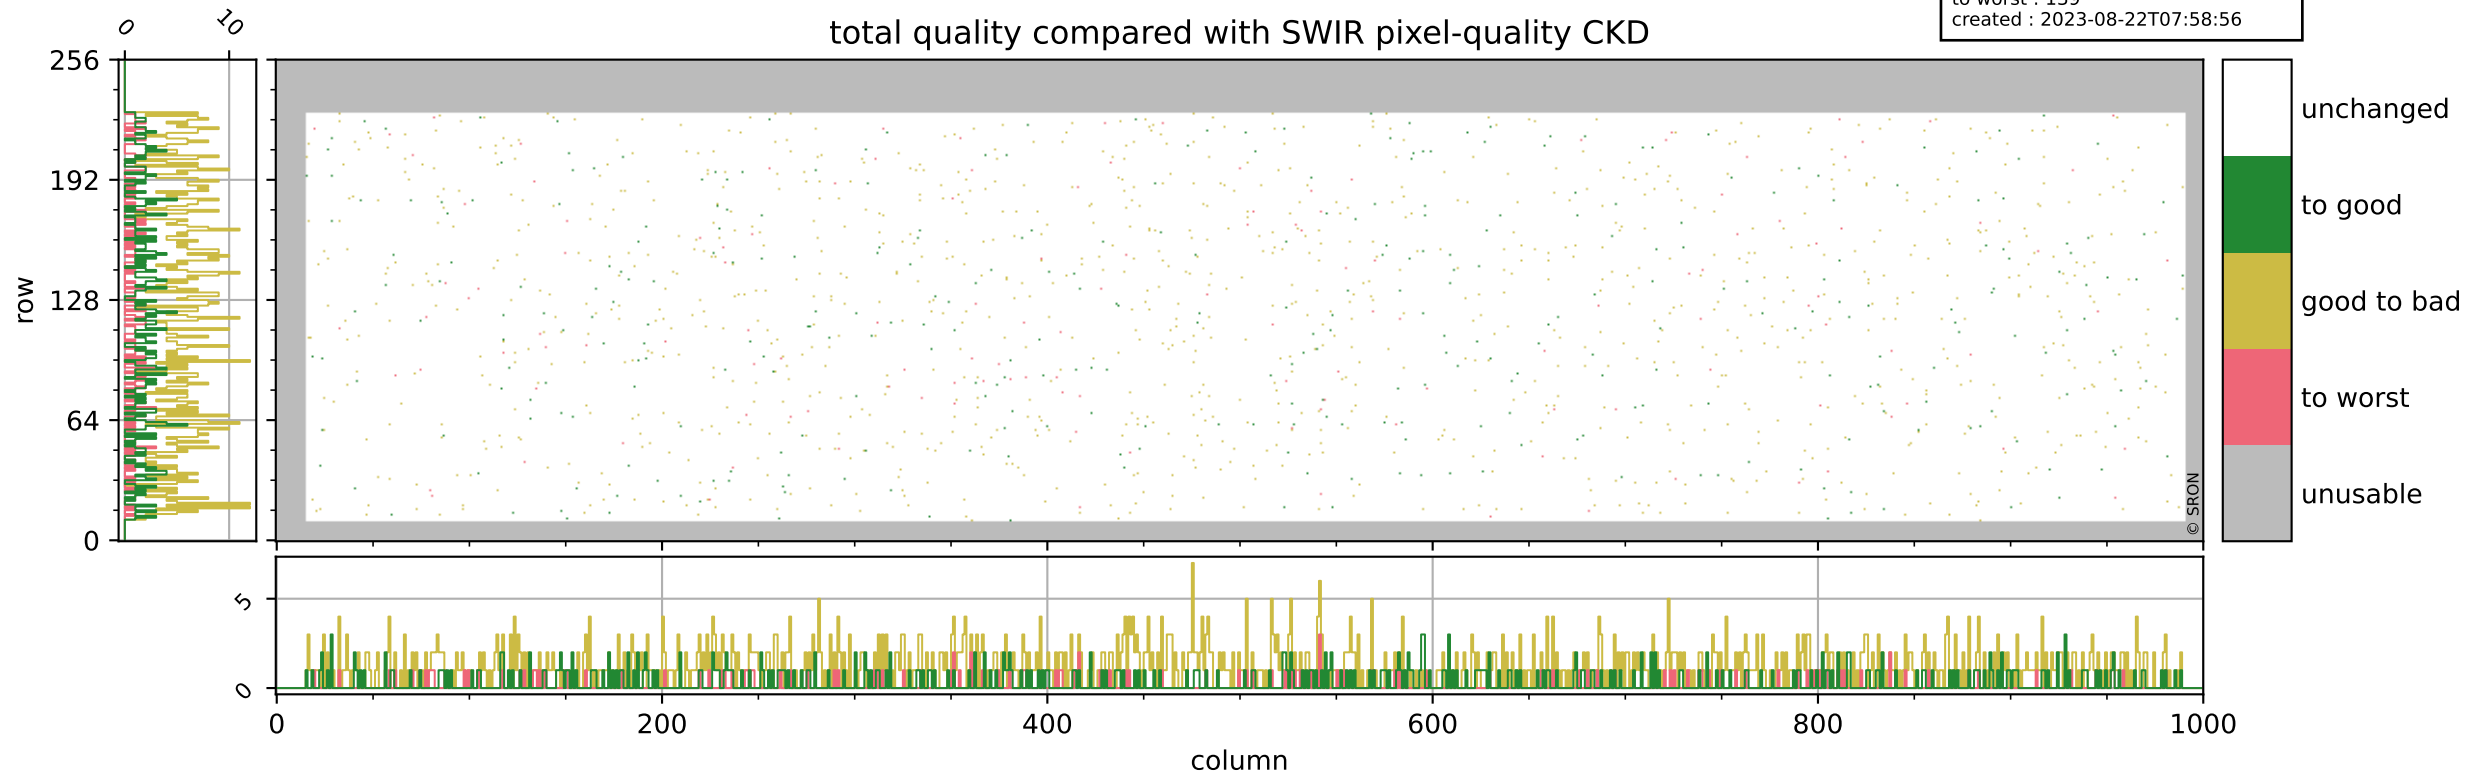

Tropomi SWIR pixel quality (official)

orbits : 19 in [9517, 9562]
coverage : 2019-08-15 / 2019-08-18
bad (quality < 0.8) : 2826
worst (quality < 0.1) : 270
created : 2023-08-22T07:58:56

pixel-quality map (noise average)

Tropomi SWIR pixel quality (official)

orbits : 19 in [9517, 9562]
coverage : 2019-08-15 / 2019-08-18
to good : 347
good to bad : 1043
to worst : 139
created : 2023-08-22T07:58:56

total quality compared with SWIR pixel-quality CKD

Tropomi SWIR pixel quality (official)

orbits : 19 in [9517, 9562]
coverage : 2019-08-15 / 2019-08-18
created : 2023-08-22T07:58:56

Histograms of pixel-quality

Tropomi SWIR pixel quality (official) ground-tracks of Sentinel-5P

orbits : 19 in [9517, 9562]
coverage : 2019-08-15 / 2019-08-18
created : 2023-08-22T07:58:57

Tropomi SWIR pixel quality (official)

orbits : [2827, 9562]
coverage : 2018-04-30 / 2019-08-18
created : 2023-08-22T07:58:57