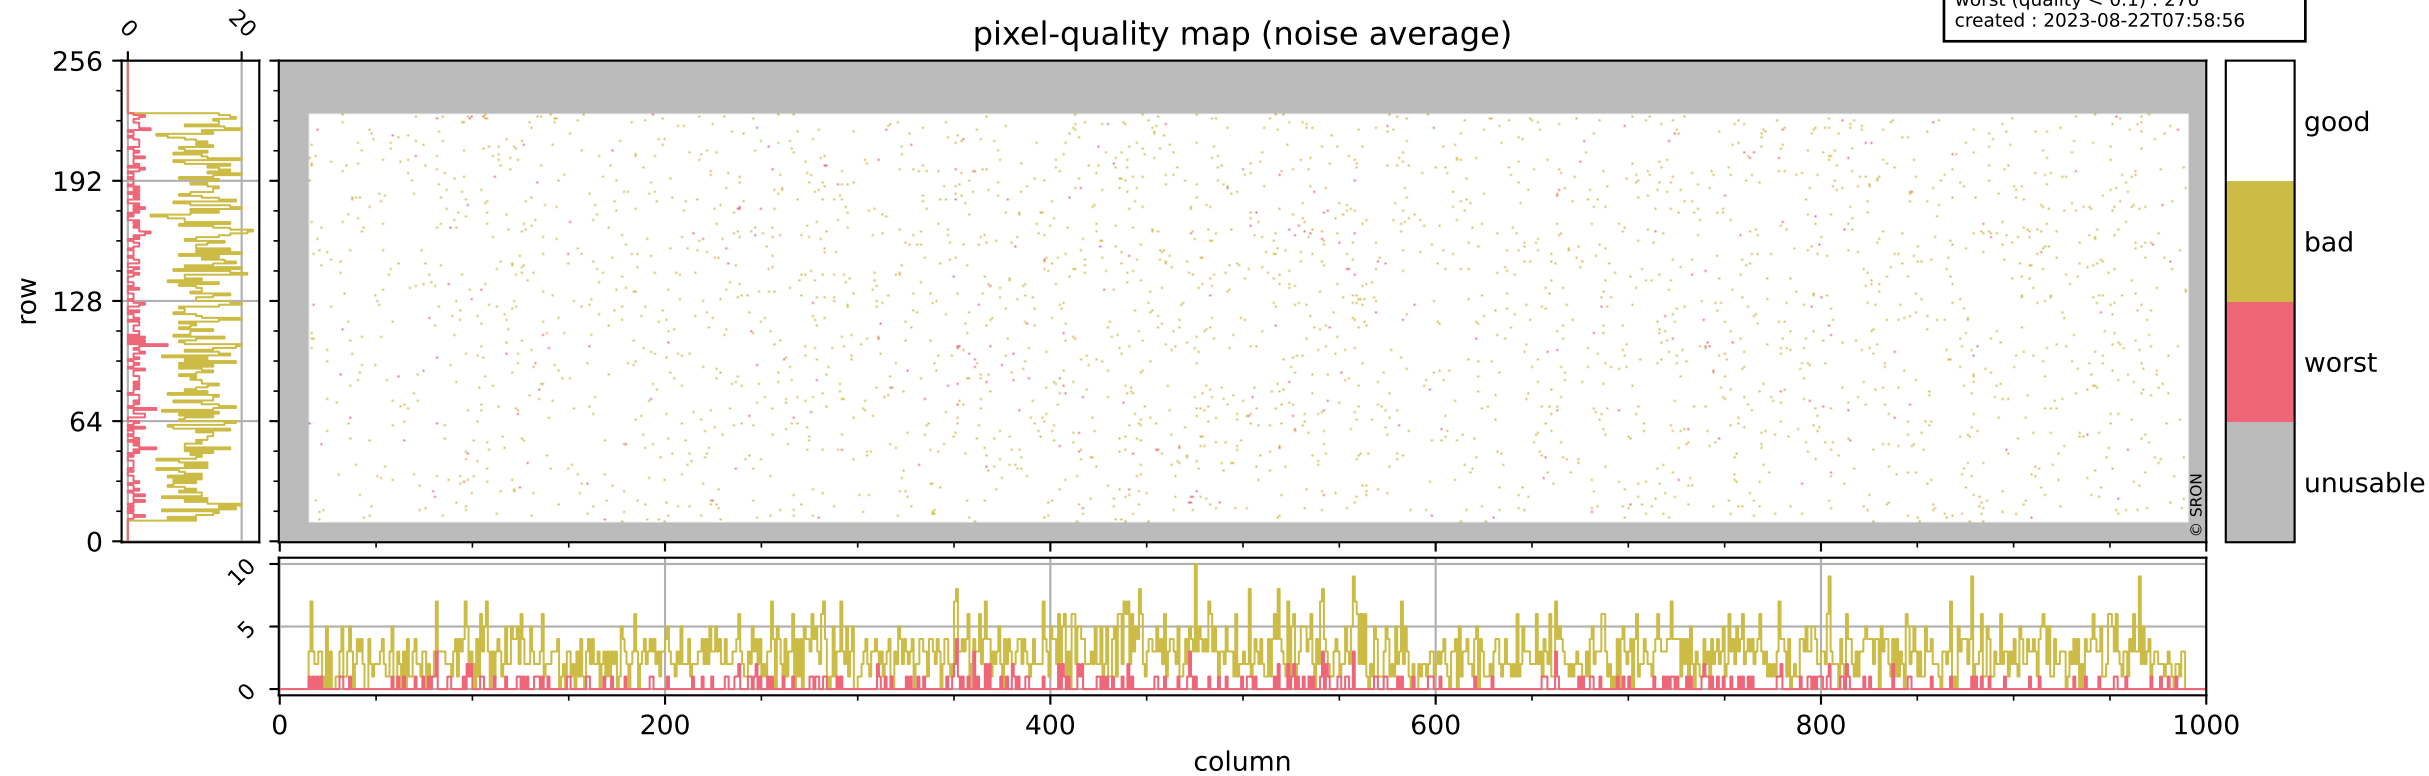

Tropomi SWIR pixel quality (official)

orbits : 19 in [9517, 9562]
coverage : 2019-08-15 / 2019-08-18
bad (quality < 0.8) : 290
worst (quality < 0.1) : 114
created : 2023-08-22T07:58:56

pixel-quality map (dark)

Tropomi SWIR pixel quality (official)

orbits : 19 in [9517, 9562]
coverage : 2019-08-15 / 2019-08-18
bad (quality < 0.8) : 2826
worst (quality < 0.1) : 270
created : 2023-08-22T07:58:56

pixel-quality map (noise average)

Tropomi SWIR pixel quality (official)

orbits : 19 in [9517, 9562]
coverage : 2019-08-15 / 2019-08-18
to good : 347
good to bad : 1043
to worst : 139
created : 2023-08-22T07:58:56

total quality compared with SWIR pixel-quality CKD

Tropomi SWIR pixel quality (official)

orbits : 19 in [9517, 9562]
coverage : 2019-08-15 / 2019-08-18
created : 2023-08-22T07:58:56

Histograms of pixel-quality

Tropomi SWIR pixel quality (official) ground-tracks of Sentinel-5P