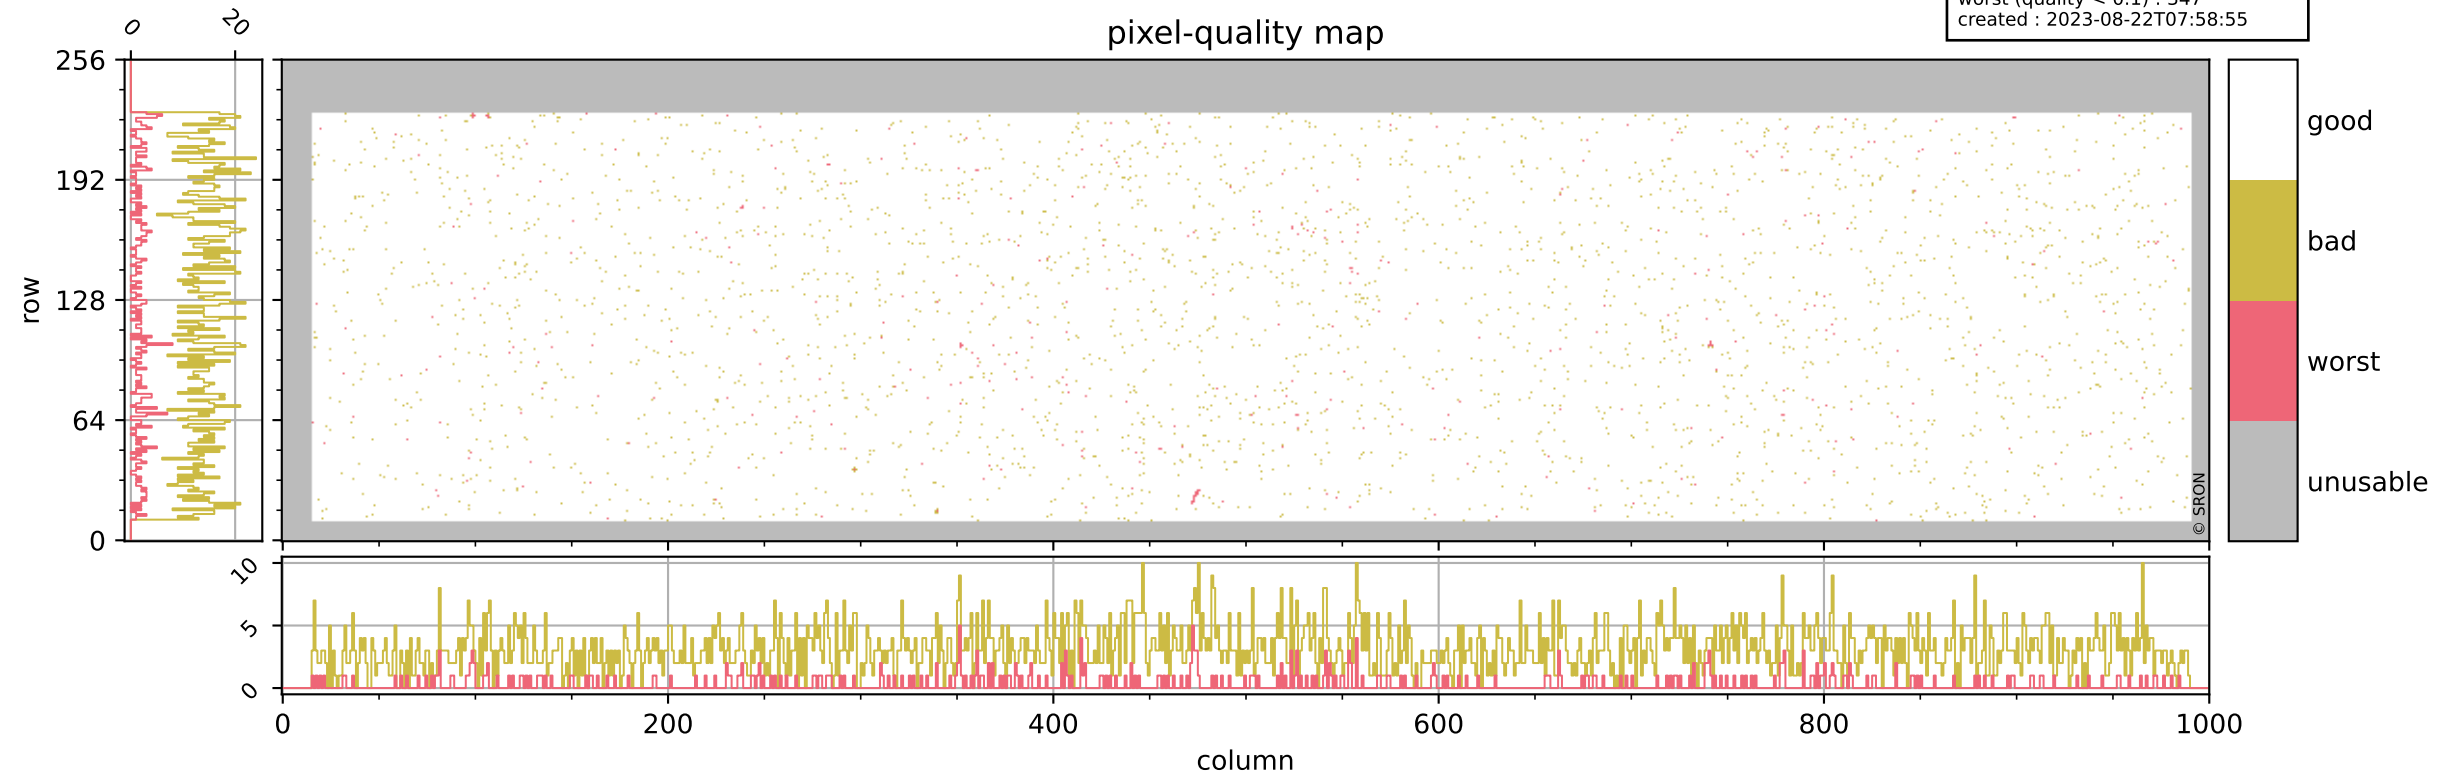

Tropomi SWIR pixel quality (official)

orbits : 19 in [9517, 9562]
coverage : 2019-08-15 / 2019-08-18
bad (quality < 0.8) : 3087
worst (quality < 0.1) : 347
created : 2023-08-22T07:58:55

pixel-quality map

Tropomi SWIR pixel quality (official)

orbits : 19 in [9517, 9562]
coverage : 2019-08-15 / 2019-08-18
bad (quality < 0.8) : 290
worst (quality < 0.1) : 114
created : 2023-08-22T07:58:56

pixel-quality map (dark)

Tropomi SWIR pixel quality (official)

orbits : 19 in [9517, 9562]
coverage : 2019-08-15 / 2019-08-18
bad (quality < 0.8) : 2826
worst (quality < 0.1) : 270
created : 2023-08-22T07:58:56

pixel-quality map (noise average)

Tropomi SWIR pixel quality (official)

orbits : 19 in [9517, 9562]
coverage : 2019-08-15 / 2019-08-18
created : 2023-08-22T07:58:56

Histograms of pixel-quality

Tropomi SWIR pixel quality (official) ground-tracks of Sentinel-5P