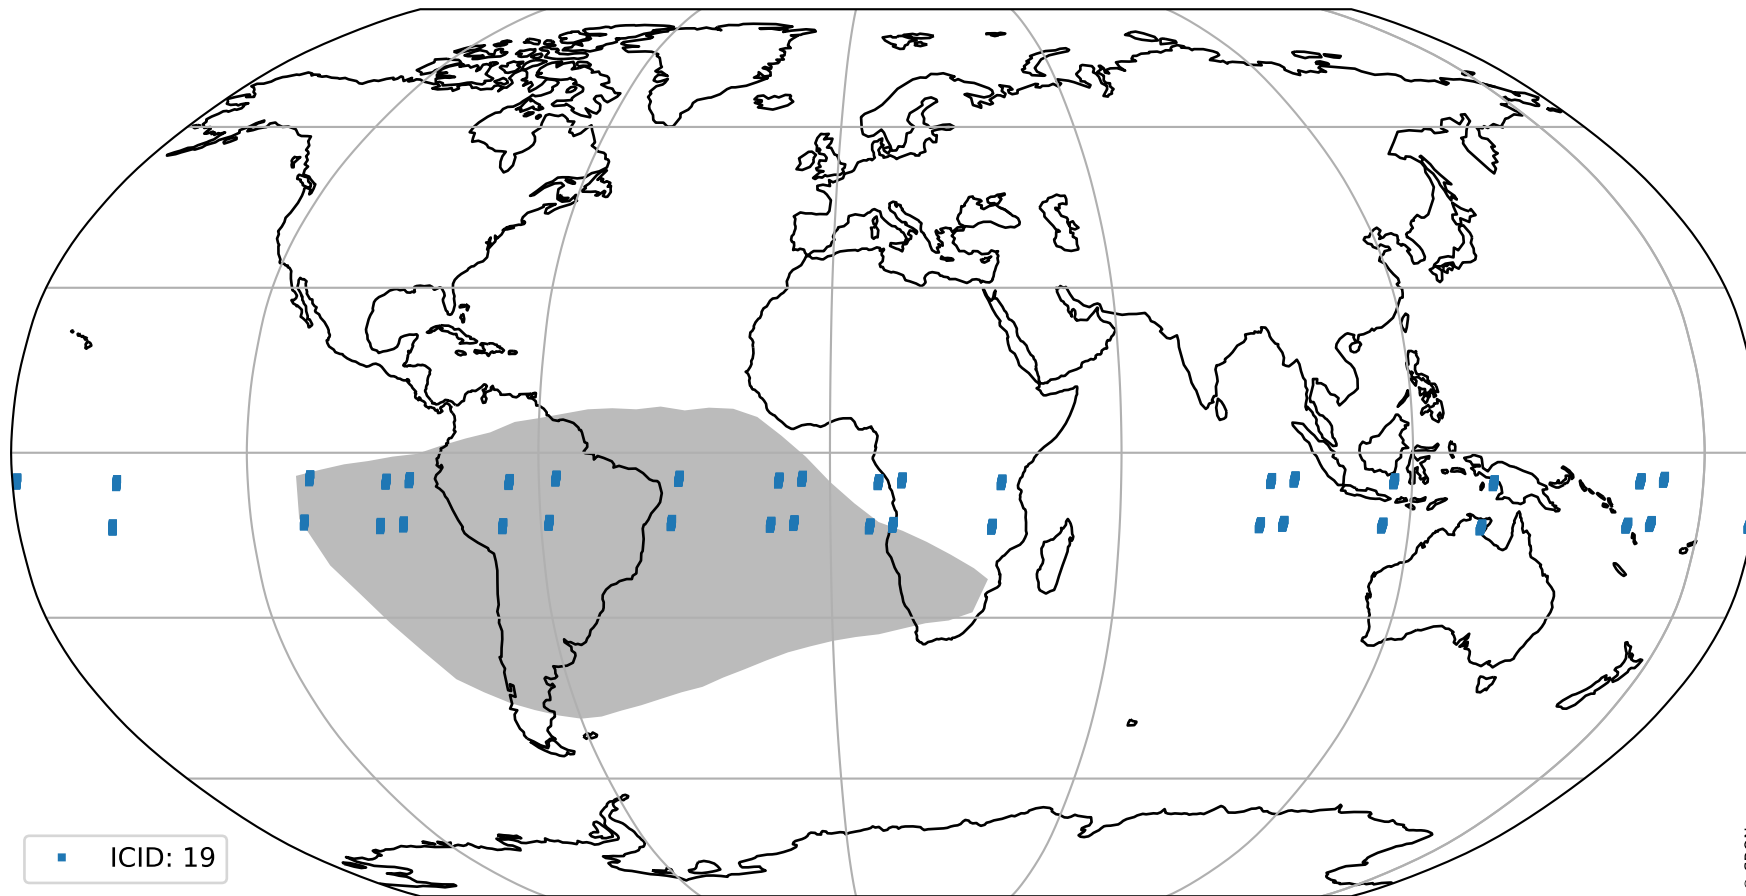

Tropomi SWIR pixel quality (official)

orbits : 19 in [9517, 9562]
coverage : 2019-08-15 / 2019-08-18
to good : 347
good to bad : 1043
to worst : 139
created : 2023-08-22T07:58:56

total quality compared with SWIR pixel-quality CKD

Tropomi SWIR pixel quality (official)

orbits : 19 in [9517, 9562]
coverage : 2019-08-15 / 2019-08-18
created : 2023-08-22T07:58:56

Histograms of pixel-quality

Tropomi SWIR pixel quality (official) ground-tracks of Sentinel-5P

orbits : 19 in [9517, 9562]
coverage : 2019-08-15 / 2019-08-18
created : 2023-08-22T07:58:57

Tropomi SWIR pixel quality (official)

orbits : [2827, 9562]
coverage : 2018-04-30 / 2019-08-18
created : 2023-08-22T07:58:57