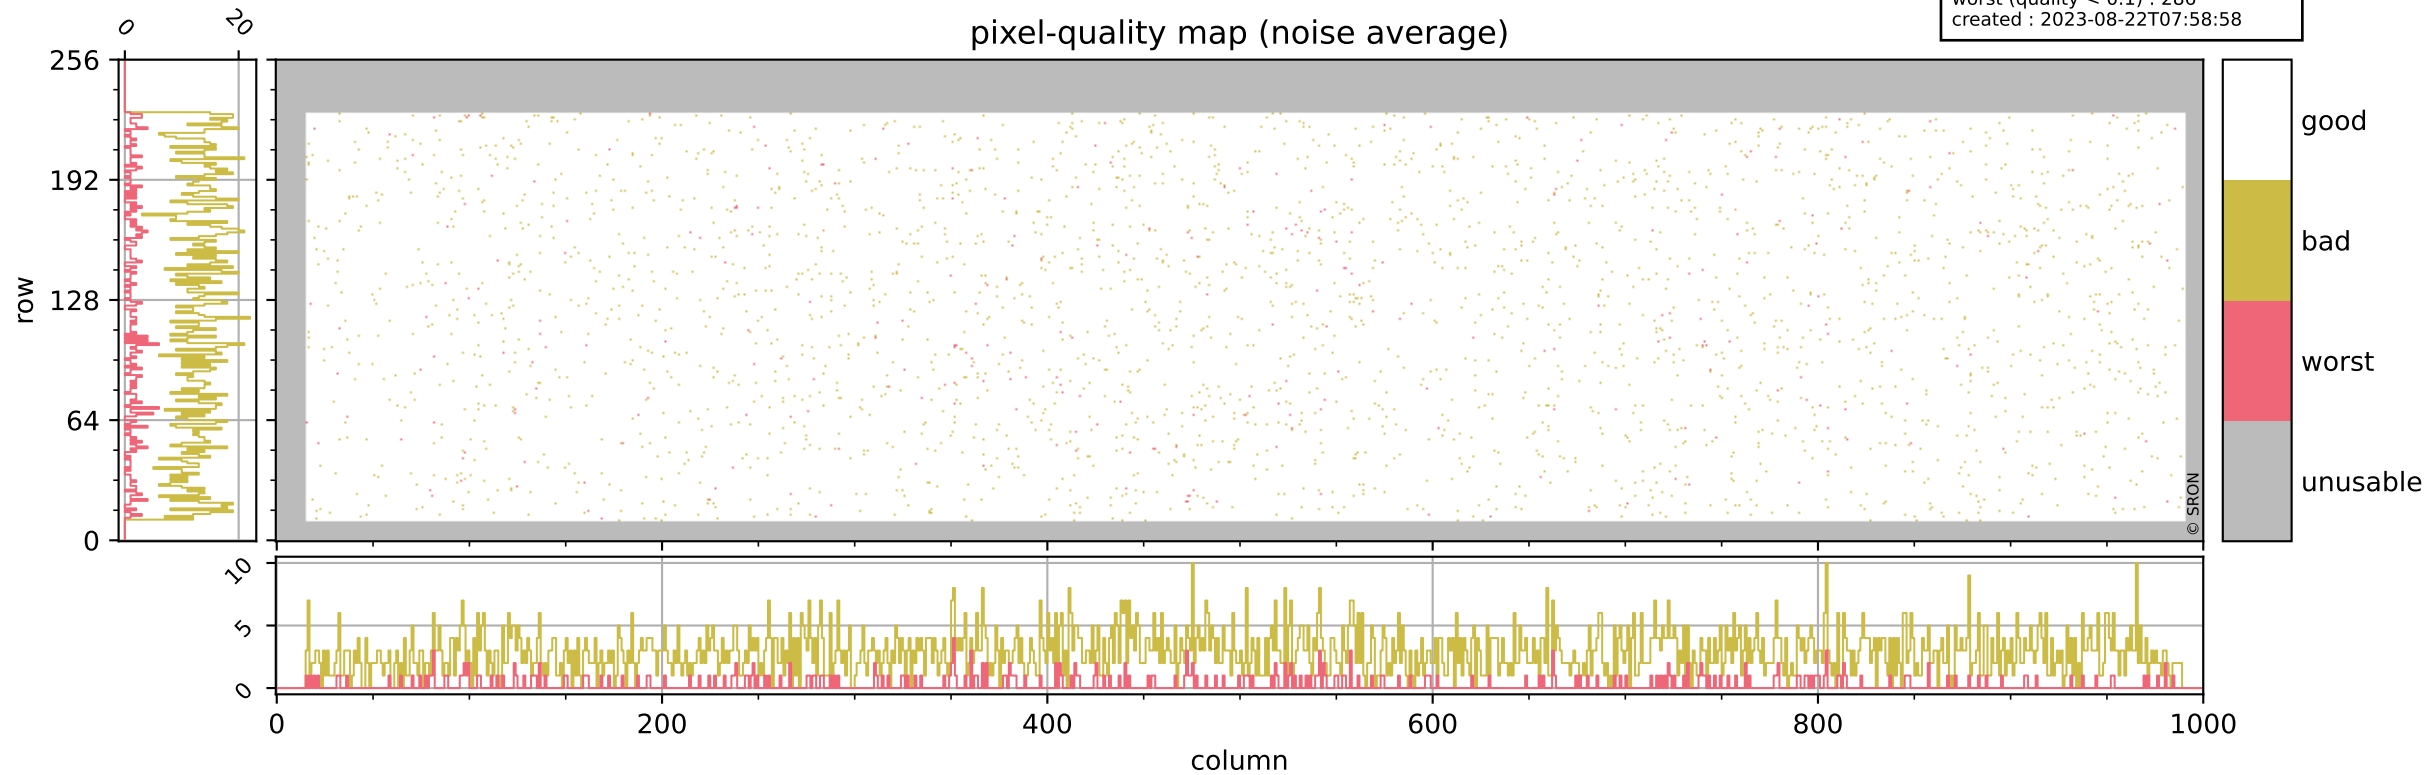

Tropomi SWIR pixel quality (official)

orbits : 20 in [9532, 9577]
coverage : 2019-08-16 / 2019-08-19
bad (quality < 0.8) : 291
worst (quality < 0.1) : 113
created : 2023-08-22T07:58:58

Tropomi SWIR pixel quality (official)

orbits : 20 in [9532, 9577]
coverage : 2019-08-16 / 2019-08-19
bad (quality < 0.8) : 2850
worst (quality < 0.1) : 286
created : 2023-08-22T07:58:58

pixel-quality map (noise average)

Tropomi SWIR pixel quality (official)

orbits : 20 in [9532, 9577]
coverage : 2019-08-16 / 2019-08-19
to good : 354
good to bad : 1060
to worst : 157
created : 2023-08-22T07:58:58

total quality compared with SWIR pixel-quality CKD

Tropomi SWIR pixel quality (official)

orbits : 20 in [9532, 9577]
coverage : 2019-08-16 / 2019-08-19
created : 2023-08-22T07:58:59

Histograms of pixel-quality

Tropomi SWIR pixel quality (official) ground-tracks of Sentinel-5P

orbits : 20 in [9532, 9577]
coverage : 2019-08-16 / 2019-08-19
created : 2023-08-22T07:58:59