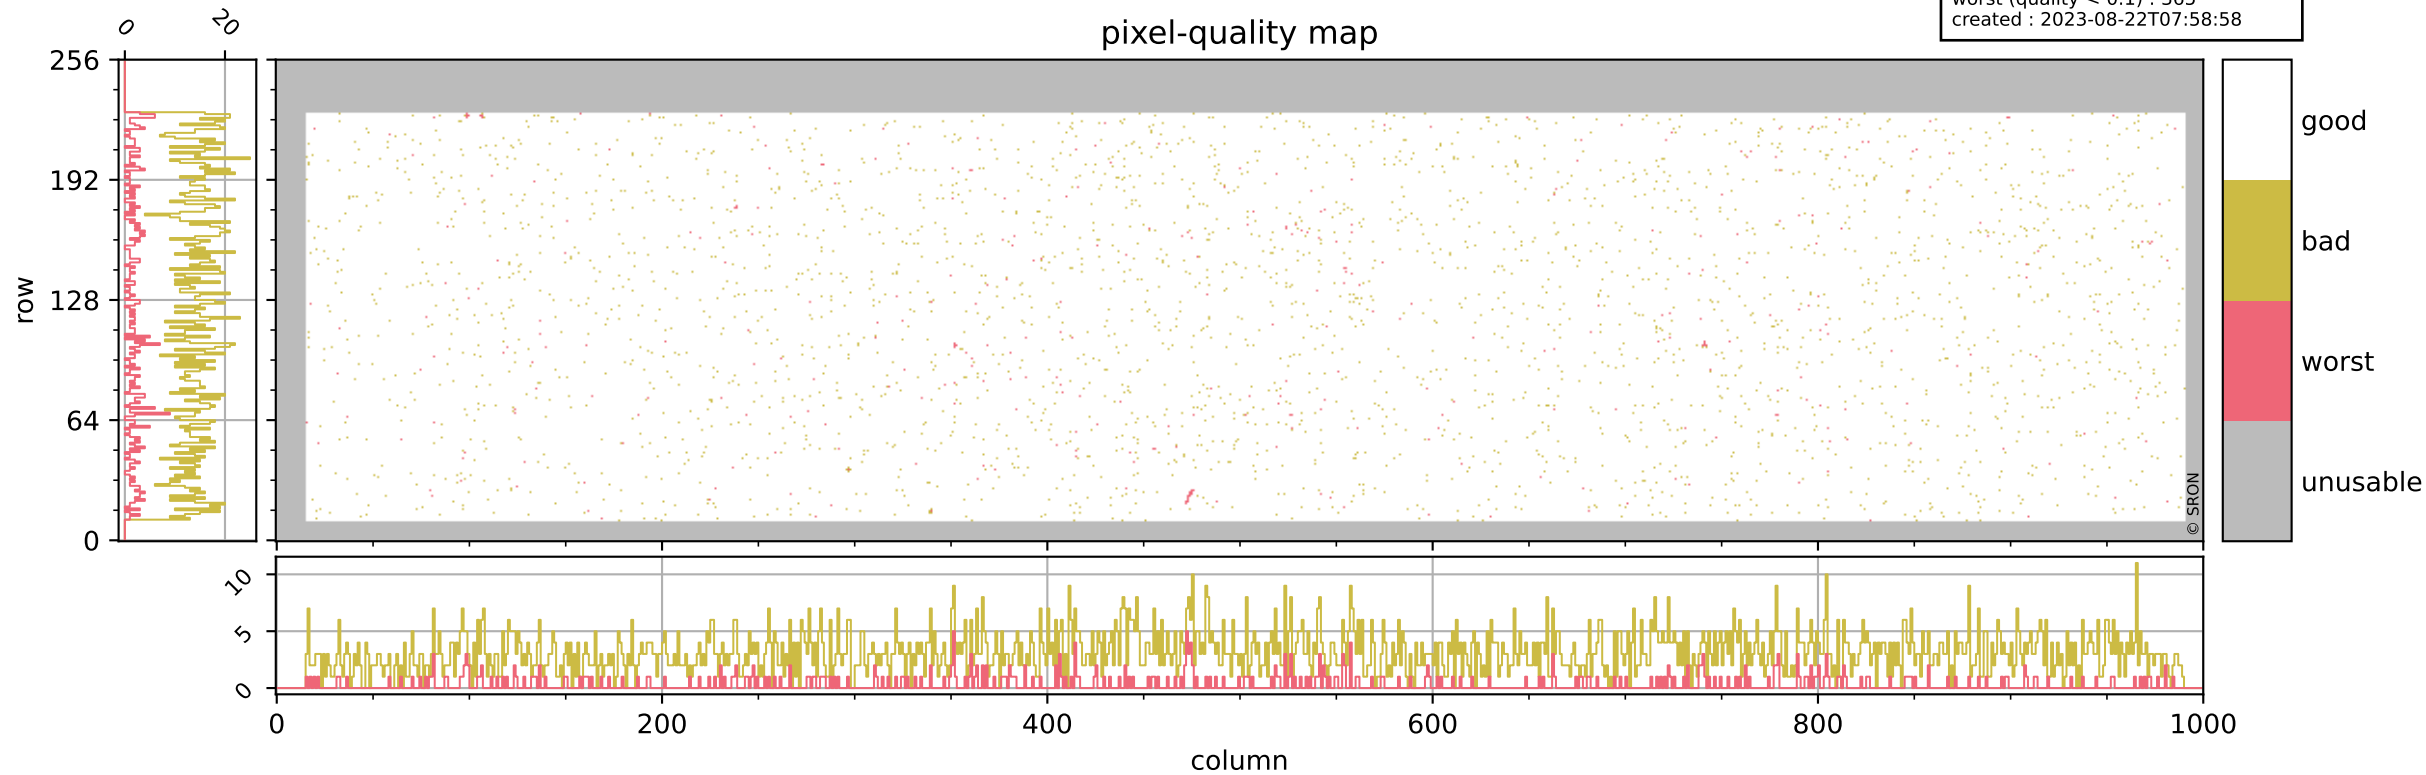

Tropomi SWIR pixel quality (official)

orbits : 20 in [9532, 9577]
coverage : 2019-08-16 / 2019-08-19
bad (quality < 0.8) : 3112
worst (quality < 0.1) : 365
created : 2023-08-22T07:58:58

pixel-quality map

Tropomi SWIR pixel quality (official)

orbits : 20 in [9532, 9577]
coverage : 2019-08-16 / 2019-08-19
bad (quality < 0.8) : 291
worst (quality < 0.1) : 113
created : 2023-08-22T07:58:58

Tropomi SWIR pixel quality (official)

orbits : 20 in [9532, 9577]
coverage : 2019-08-16 / 2019-08-19
bad (quality < 0.8) : 2850
worst (quality < 0.1) : 286
created : 2023-08-22T07:58:58

pixel-quality map (noise average)

Tropomi SWIR pixel quality (official)

orbits : 20 in [9532, 9577]
coverage : 2019-08-16 / 2019-08-19
created : 2023-08-22T07:58:59

Histograms of pixel-quality

Tropomi SWIR pixel quality (official) ground-tracks of Sentinel-5P

orbits : 20 in [9532, 9577]
coverage : 2019-08-16 / 2019-08-19
created : 2023-08-22T07:58:59