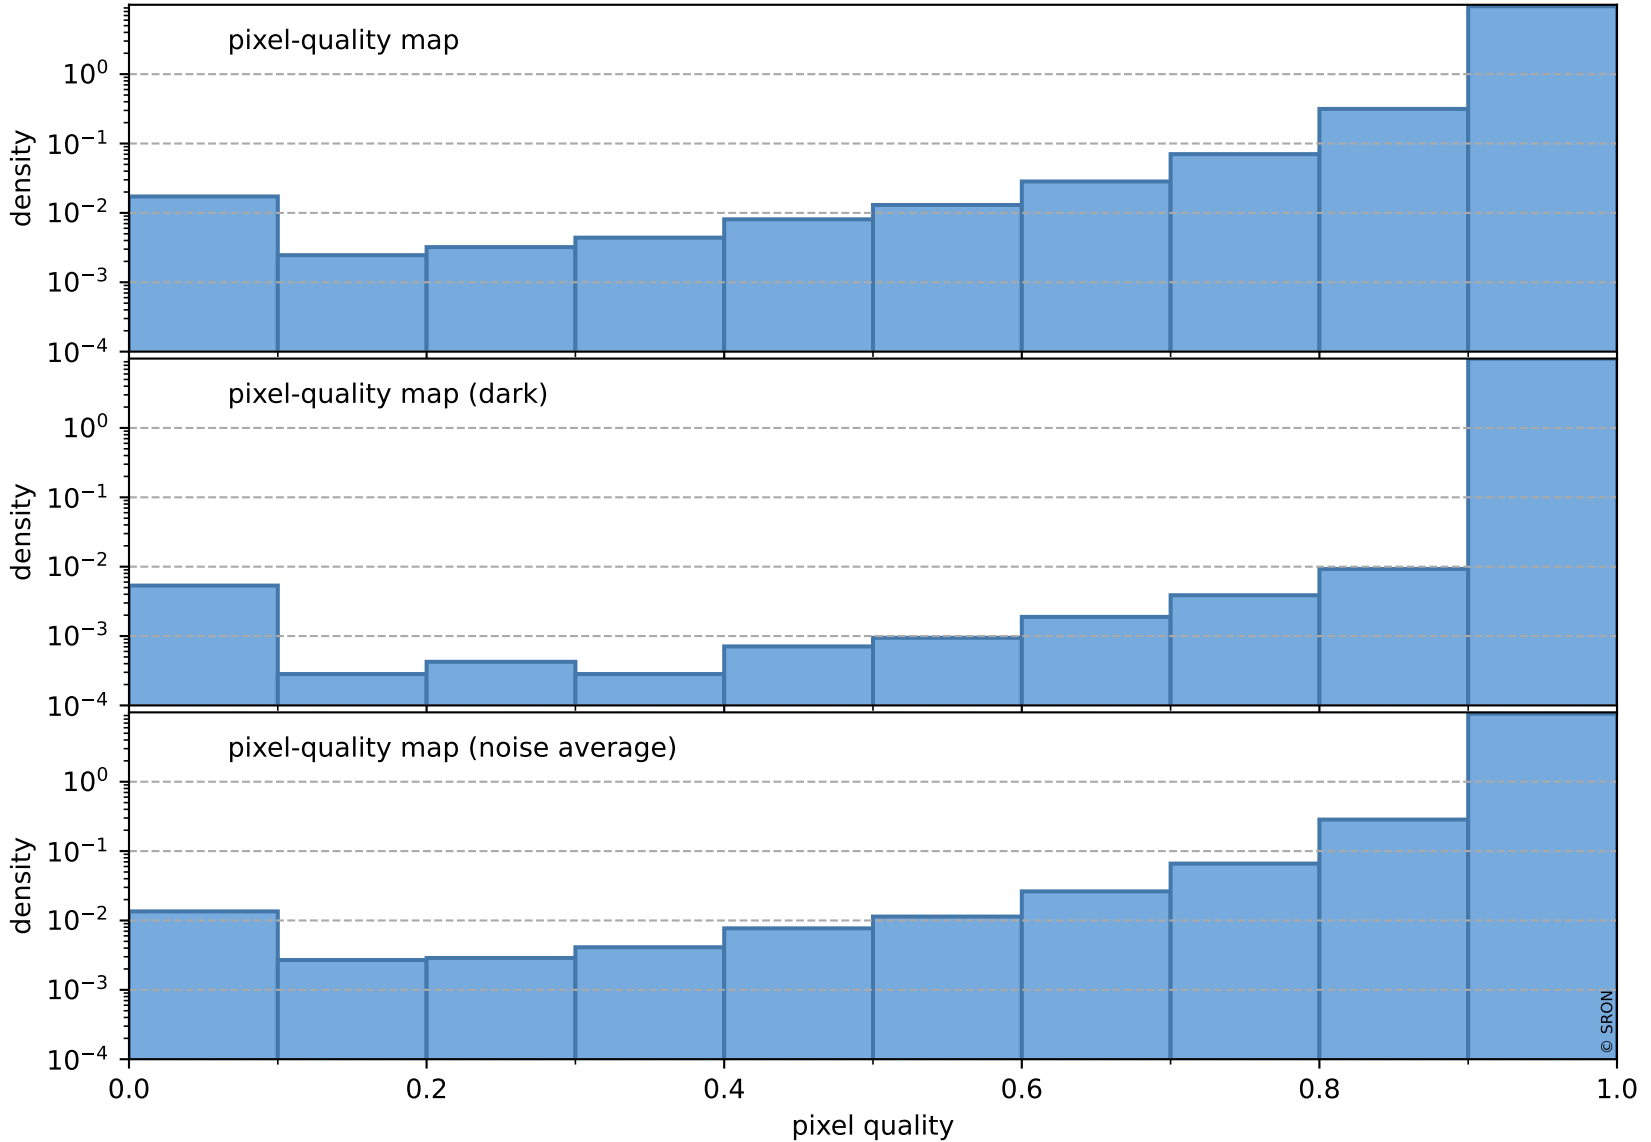

orbits : 20 in [9532, 9577]
coverage : 2019-08-16 / 2019-08-19
to good : 354
good to bad : 1060
to worst : 157
created : 2023-08-22T07:58:58

total quality compared with SWIR pixel-quality CKD

Tropomi SWIR pixel quality (official)

orbits : 20 in [9532, 9577]
coverage : 2019-08-16 / 2019-08-19
created : 2023-08-22T07:58:59

Histograms of pixel-quality

Tropomi SWIR pixel quality (official) ground-tracks of Sentinel-5P

orbits : 20 in [9532, 9577]
coverage : 2019-08-16 / 2019-08-19
created : 2023-08-22T07:58:59

Tropomi SWIR pixel quality (official)

orbits : [2827, 9577]
coverage : 2018-04-30 / 2019-08-19
created : 2023-08-22T07:58:59

trend of pixel quality & temperatures