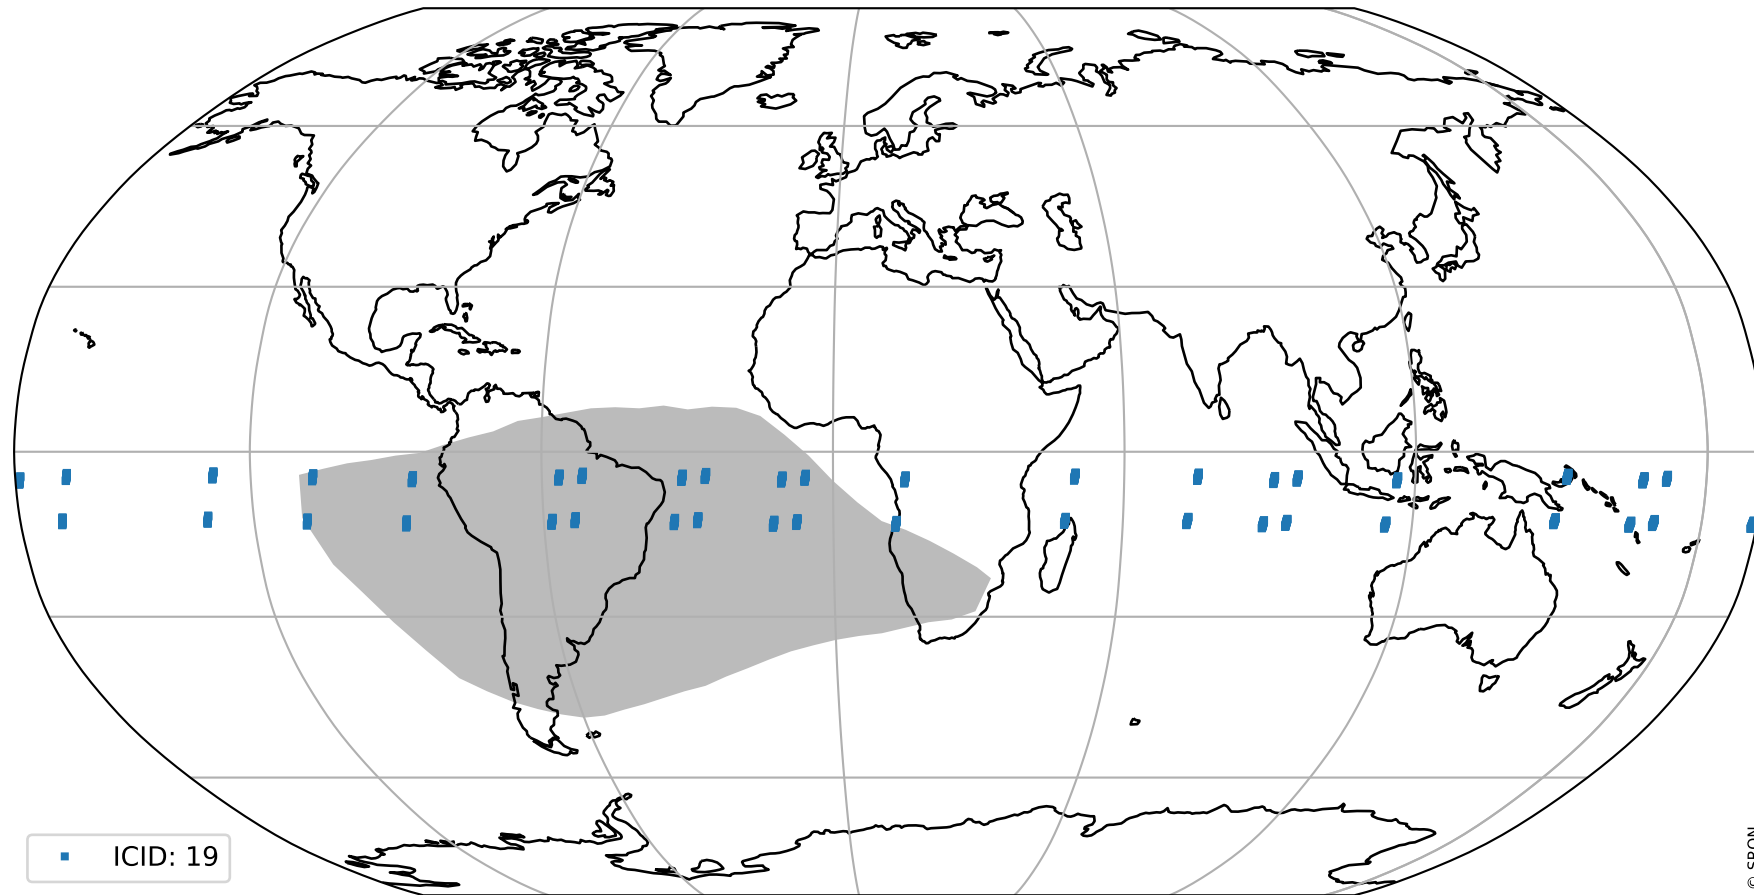

orbits : 20 in [9532, 9577]
coverage : 2019-08-16 / 2019-08-19
bad (quality < 0.8) : 2850
worst (quality < 0.1) : 286
created : 2023-08-22T07:58:58

pixel-quality map (noise average)

Tropomi SWIR pixel quality (official)

orbits : 20 in [9532, 9577]
coverage : 2019-08-16 / 2019-08-19
to good : 354
good to bad : 1060
to worst : 157
created : 2023-08-22T07:58:58

total quality compared with SWIR pixel-quality CKD

Tropomi SWIR pixel quality (official)

orbits : 20 in [9532, 9577]
coverage : 2019-08-16 / 2019-08-19
created : 2023-08-22T07:58:59

Histograms of pixel-quality

Tropomi SWIR pixel quality (official) ground-tracks of Sentinel-5P

orbits : 20 in [9532, 9577]
coverage : 2019-08-16 / 2019-08-19
created : 2023-08-22T07:58:59

Tropomi SWIR pixel quality (official)

orbits : [2827, 9577]
coverage : 2018-04-30 / 2019-08-19
created : 2023-08-22T07:58:59

trend of pixel quality & temperatures