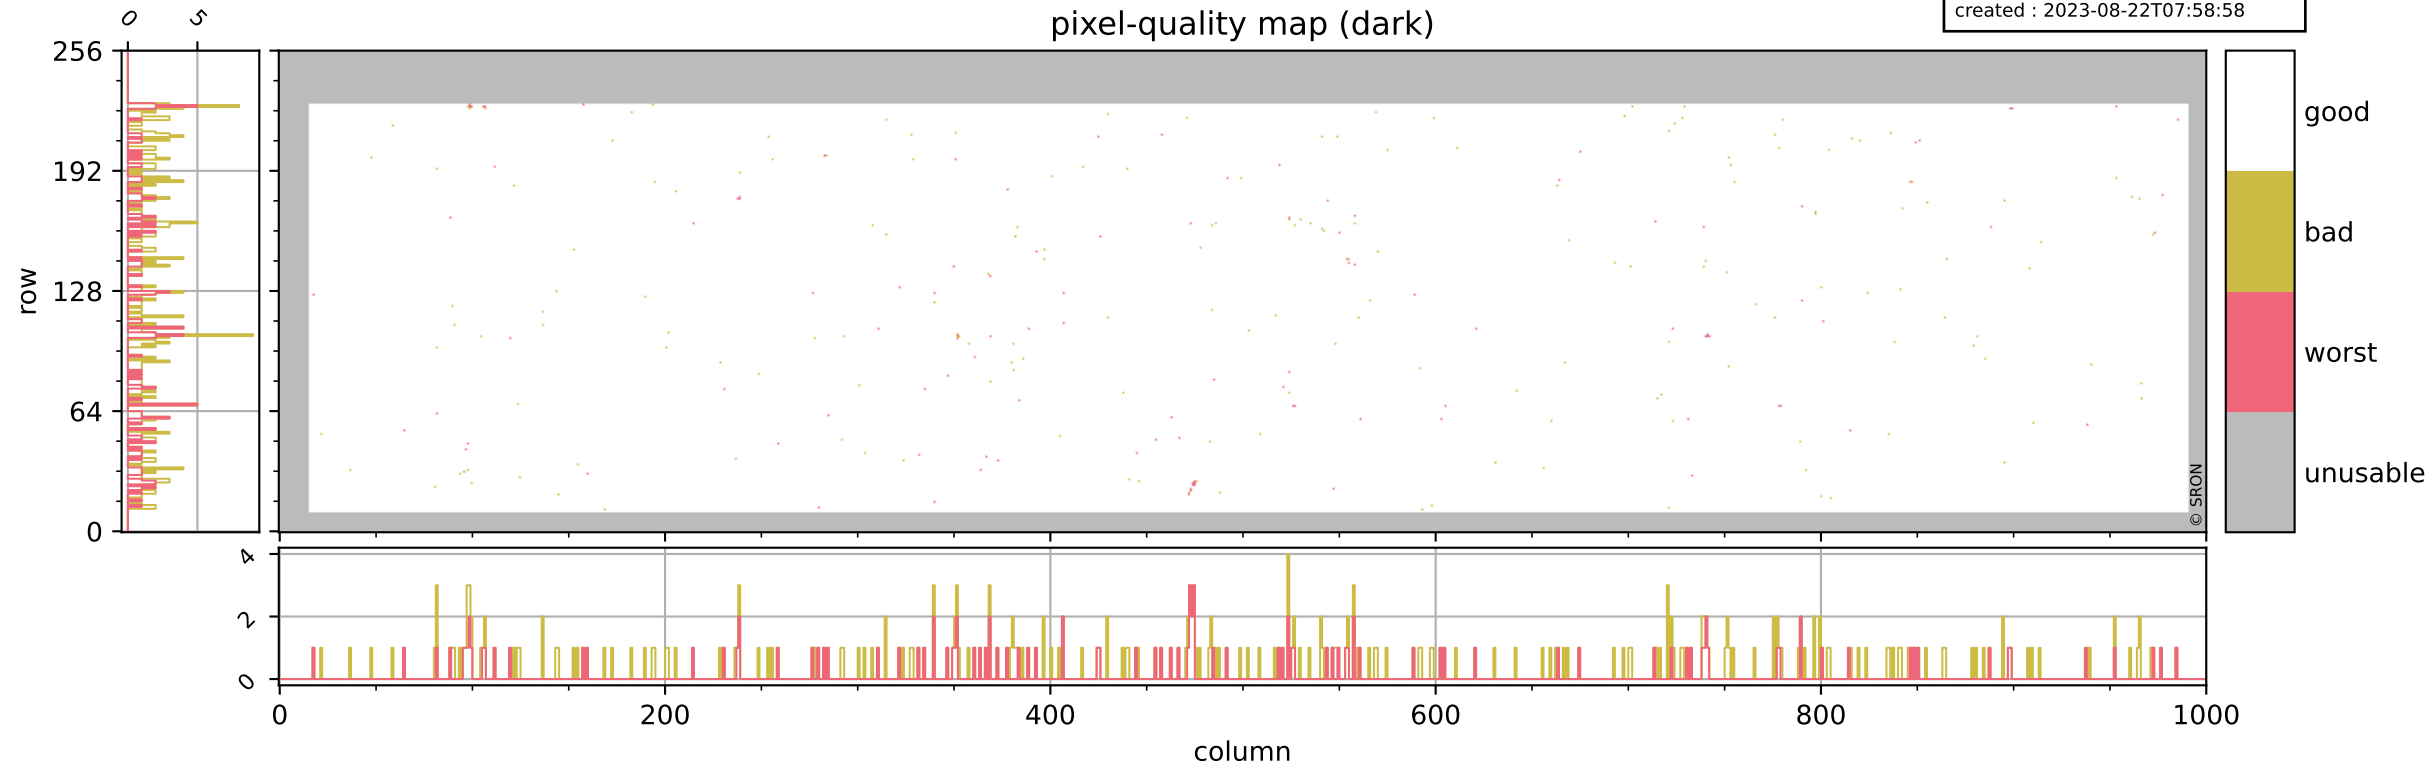

Tropomi SWIR pixel quality (official)

orbits : 20 in [9532, 9577]
coverage : 2019-08-16 / 2019-08-19
bad (quality < 0.8) : 3112
worst (quality < 0.1) : 365
created : 2023-08-22T07:58:58

pixel-quality map

Tropomi SWIR pixel quality (official)

orbits : 20 in [9532, 9577]
coverage : 2019-08-16 / 2019-08-19
bad (quality < 0.8) : 291
worst (quality < 0.1) : 113
created : 2023-08-22T07:58:58

Tropomi SWIR pixel quality (official)

orbits : 20 in [9532, 9577]
coverage : 2019-08-16 / 2019-08-19
bad (quality < 0.8) : 2850
worst (quality < 0.1) : 286
created : 2023-08-22T07:58:58

pixel-quality map (noise average)

Tropomi SWIR pixel quality (official)

orbits : 20 in [9532, 9577]
coverage : 2019-08-16 / 2019-08-19
created : 2023-08-22T07:58:59

Histograms of pixel-quality

Tropomi SWIR pixel quality (official) ground-tracks of Sentinel-5P

orbits : 20 in [9532, 9577]
coverage : 2019-08-16 / 2019-08-19
created : 2023-08-22T07:58:59