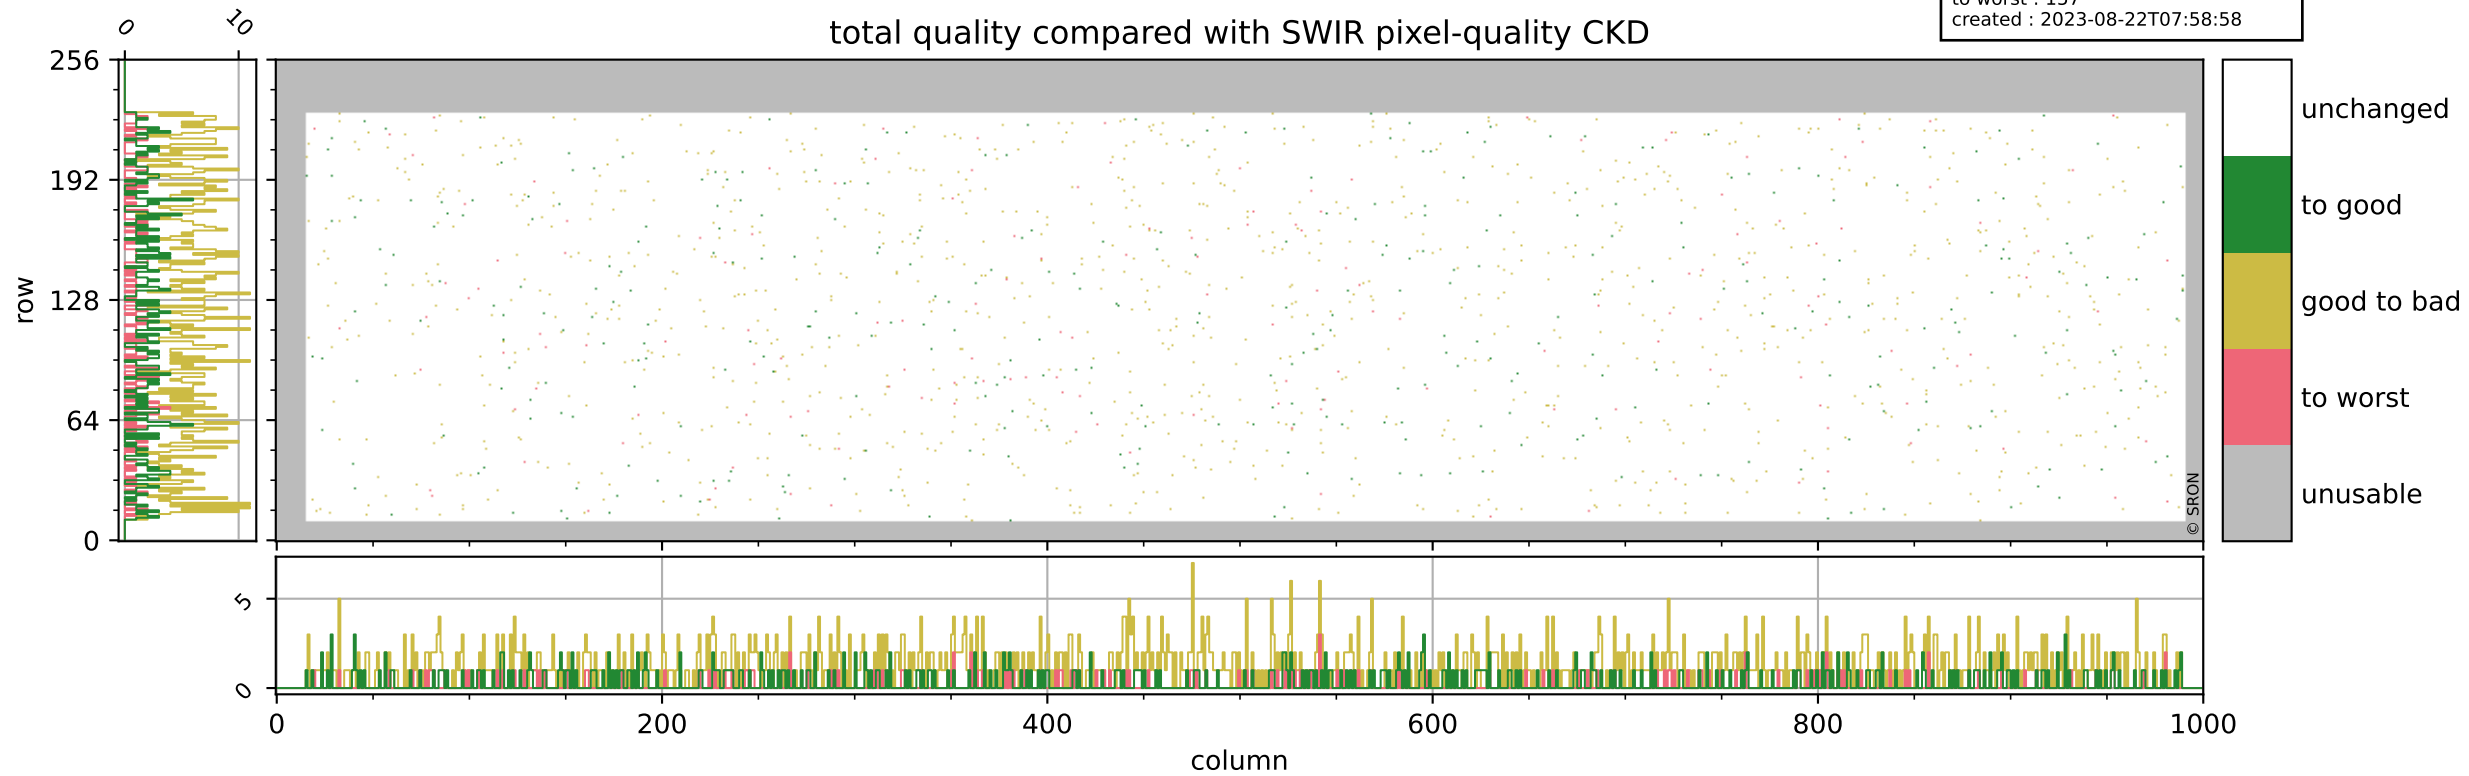

Tropomi SWIR pixel quality (official)

orbits : 20 in [9532, 9577]
coverage : 2019-08-16 / 2019-08-19
bad (quality < 0.8) : 291
worst (quality < 0.1) : 113
created : 2023-08-22T07:58:58

Tropomi SWIR pixel quality (official)

orbits : 20 in [9532, 9577]
coverage : 2019-08-16 / 2019-08-19
bad (quality < 0.8) : 2850
worst (quality < 0.1) : 286
created : 2023-08-22T07:58:58

pixel-quality map (noise average)

Tropomi SWIR pixel quality (official)

orbits : 20 in [9532, 9577]
coverage : 2019-08-16 / 2019-08-19
to good : 354
good to bad : 1060
to worst : 157
created : 2023-08-22T07:58:58

total quality compared with SWIR pixel-quality CKD

Tropomi SWIR pixel quality (official)

orbits : 20 in [9532, 9577]
coverage : 2019-08-16 / 2019-08-19
created : 2023-08-22T07:58:59

Histograms of pixel-quality

Tropomi SWIR pixel quality (official) ground-tracks of Sentinel-5P

orbits : 20 in [9532, 9577]
coverage : 2019-08-16 / 2019-08-19
created : 2023-08-22T07:58:59