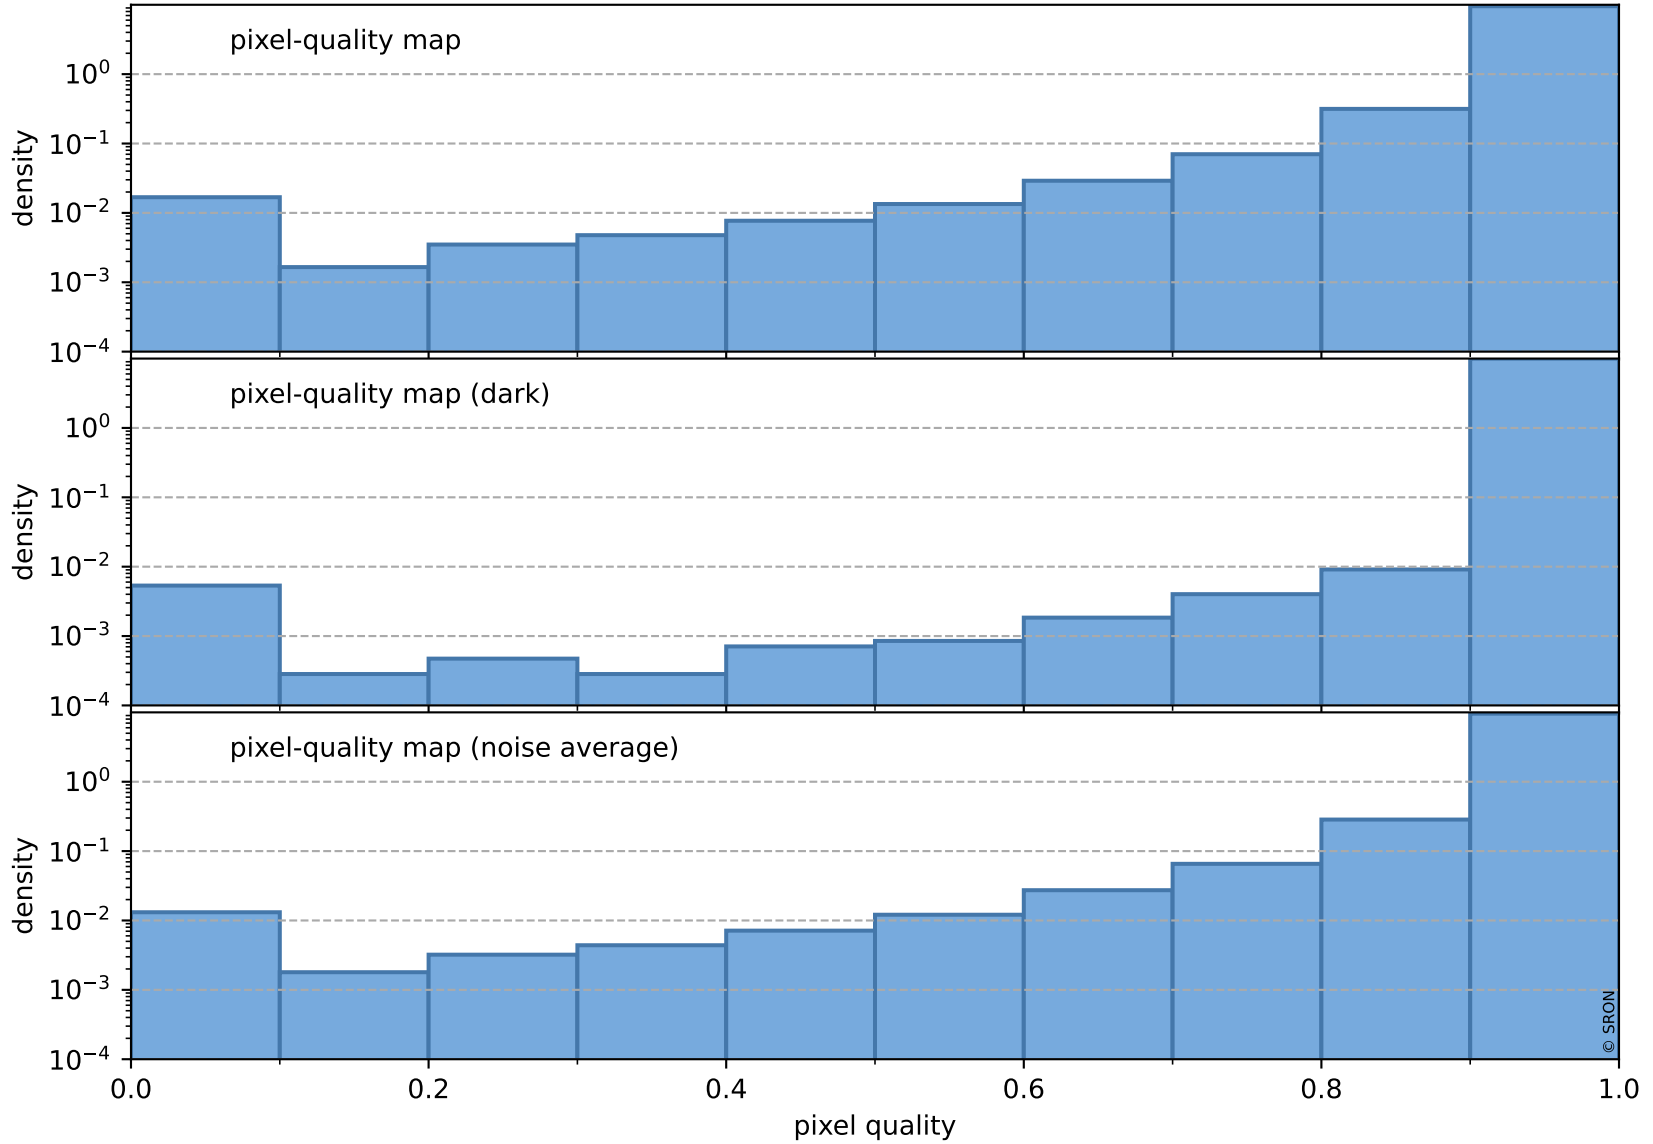

Tropomi SWIR pixel quality (official)

orbits : 19 in [9547, 9592]
coverage : 2019-08-17 / 2019-08-20
to good : 354
good to bad : 1067
to worst : 147
created : 2023-08-22T07:59:01

total quality compared with SWIR pixel-quality CKD

Tropomi SWIR pixel quality (official)

orbits : 19 in [9547, 9592]
coverage : 2019-08-17 / 2019-08-20
created : 2023-08-22T07:59:01

Histograms of pixel-quality

Tropomi SWIR pixel quality (official) ground-tracks of Sentinel-5P

orbits : 19 in [9547, 9592]
coverage : 2019-08-17 / 2019-08-20
created : 2023-08-22T07:59:01

Tropomi SWIR pixel quality (official)

orbits : [2827, 9592]
coverage : 2018-04-30 / 2019-08-20
created : 2023-08-22T07:59:02