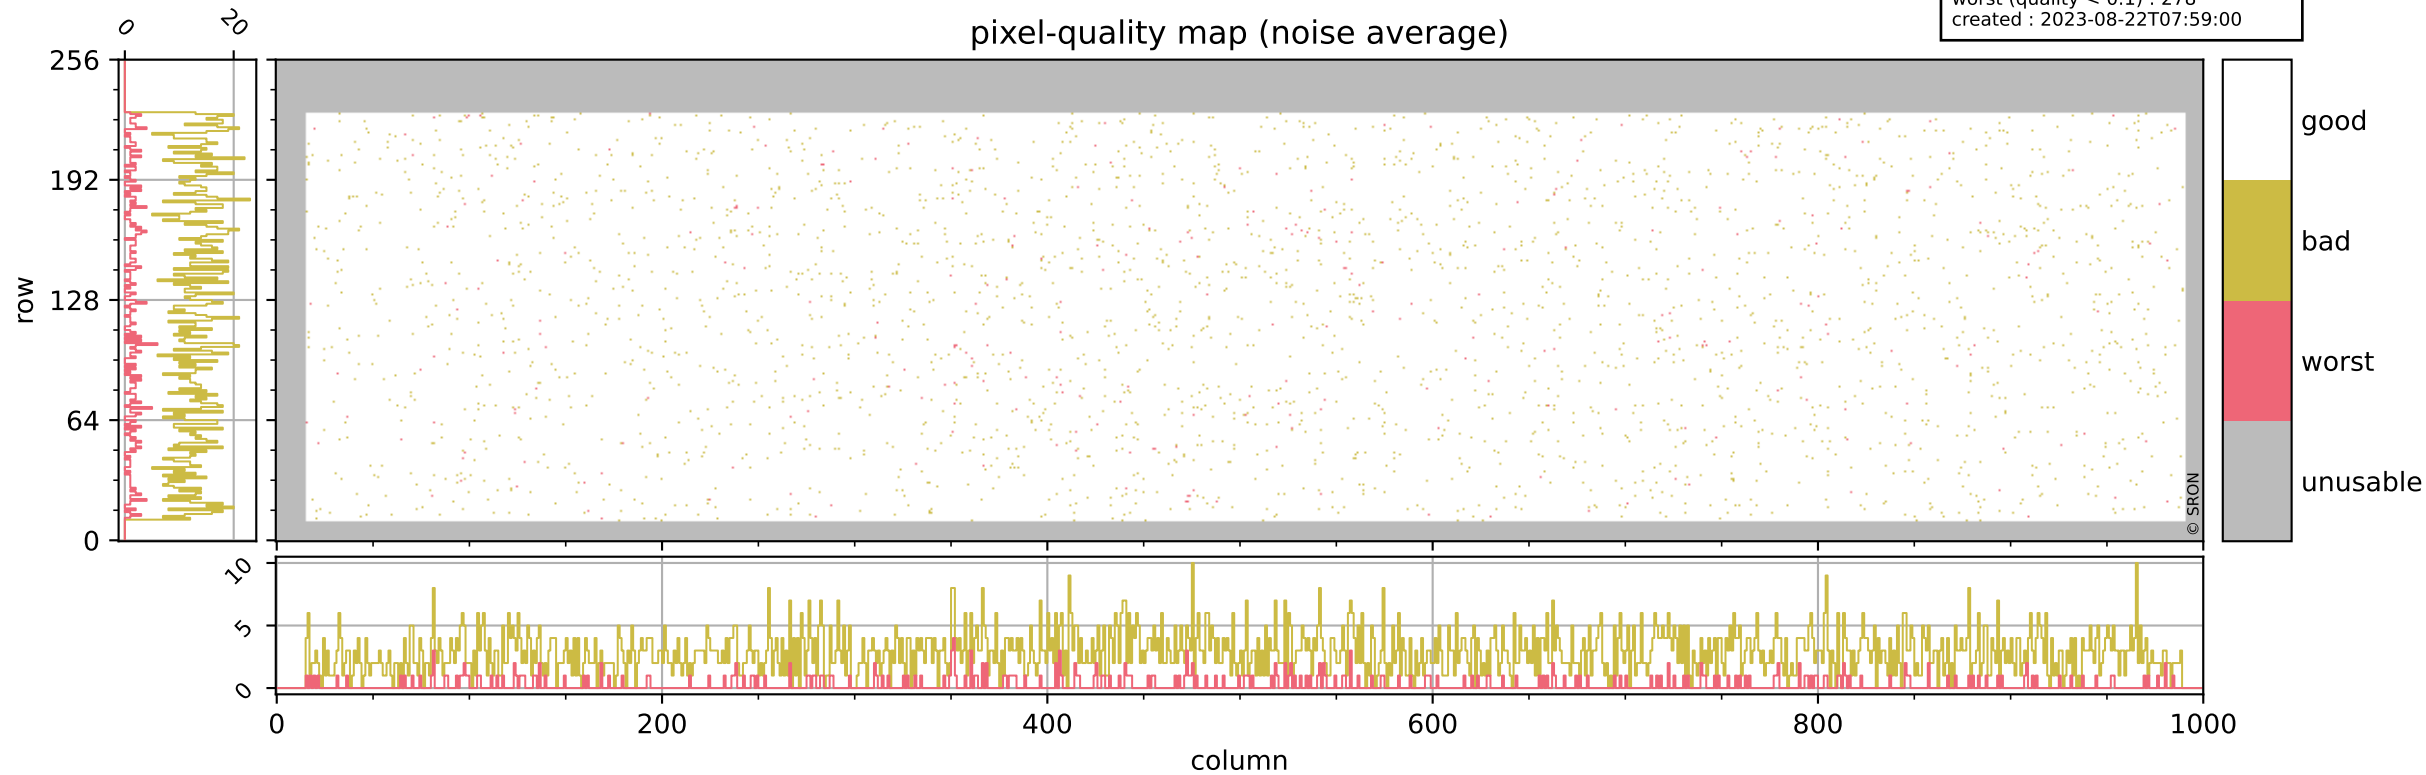

Tropomi SWIR pixel quality (official)

orbits : 19 in [9547, 9592]
coverage : 2019-08-17 / 2019-08-20
bad (quality < 0.8) : 292
worst (quality < 0.1) : 113
created : 2023-08-22T07:59:00

pixel-quality map (dark)

Tropomi SWIR pixel quality (official)

orbits : 19 in [9547, 9592]
coverage : 2019-08-17 / 2019-08-20
bad (quality < 0.8) : 2849
worst (quality < 0.1) : 278
created : 2023-08-22T07:59:00

pixel-quality map (noise average)

Tropomi SWIR pixel quality (official)

orbits : 19 in [9547, 9592]
coverage : 2019-08-17 / 2019-08-20
to good : 354
good to bad : 1067
to worst : 147
created : 2023-08-22T07:59:01

total quality compared with SWIR pixel-quality CKD

Tropomi SWIR pixel quality (official)

orbits : 19 in [9547, 9592]
coverage : 2019-08-17 / 2019-08-20
created : 2023-08-22T07:59:01

Histograms of pixel-quality

Tropomi SWIR pixel quality (official) ground-tracks of Sentinel-5P