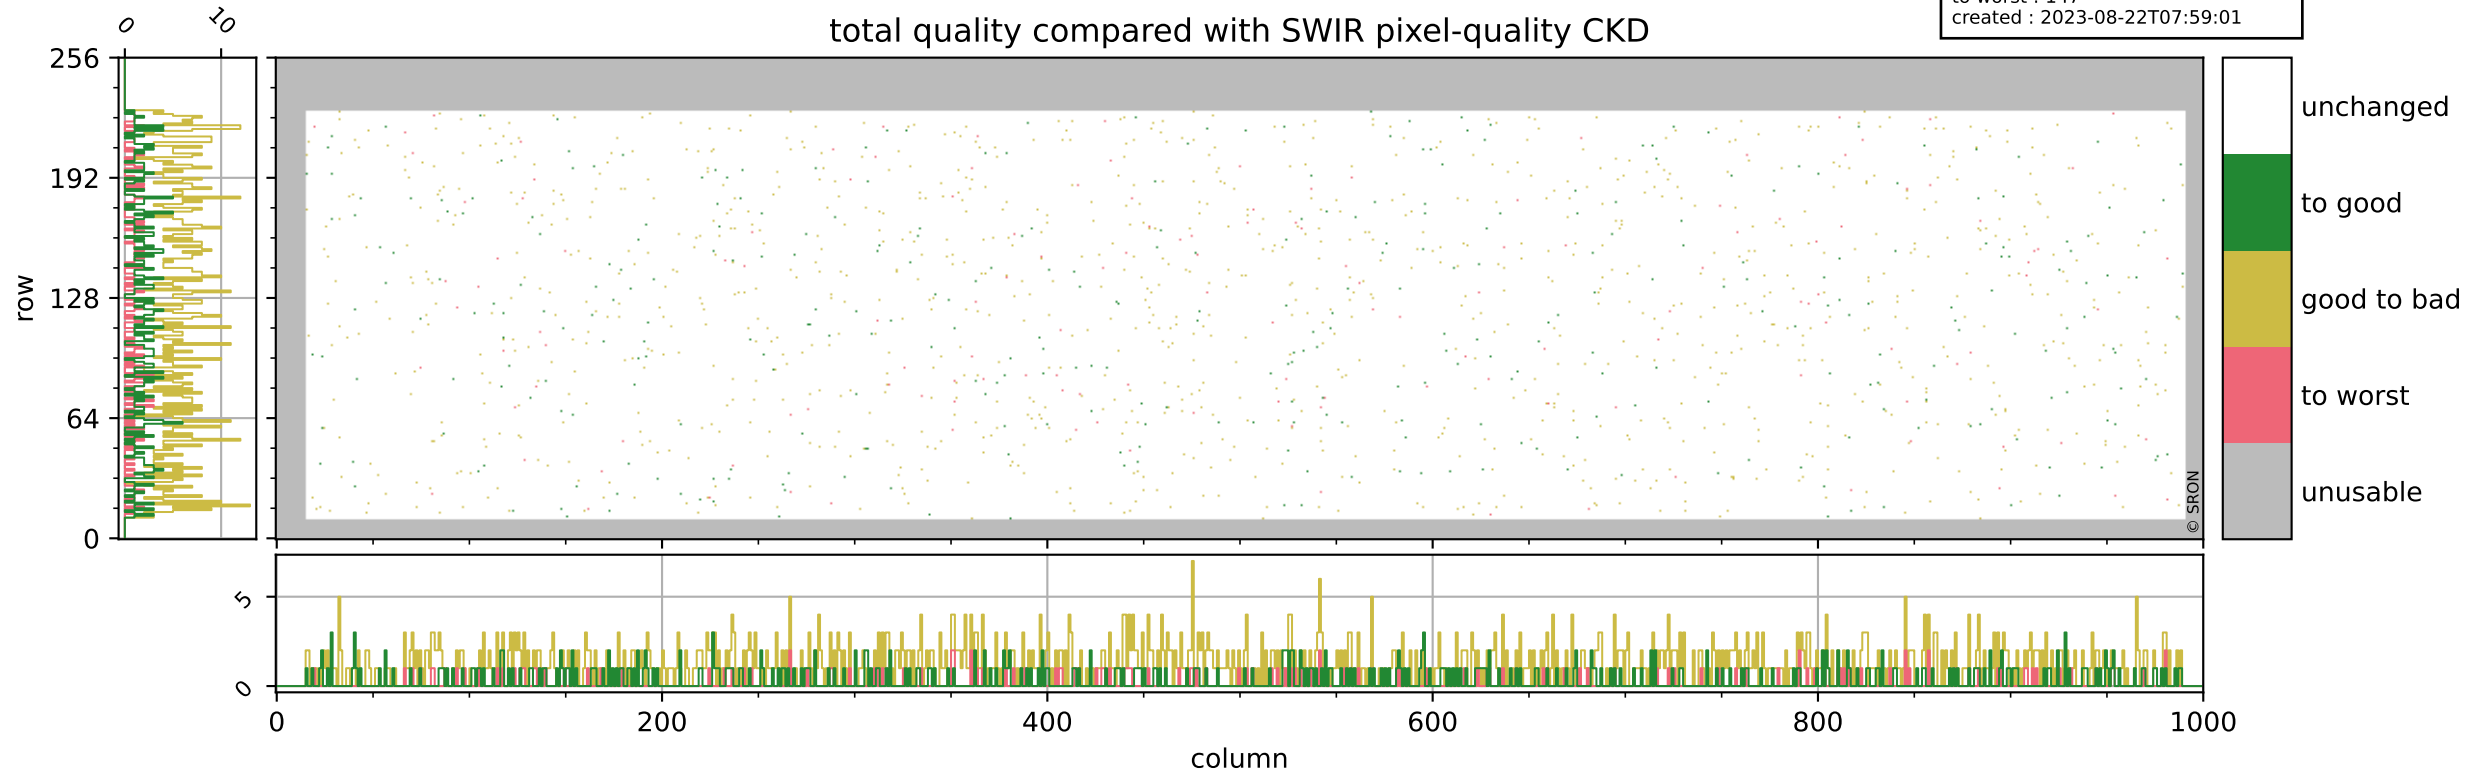

Tropomi SWIR pixel quality (official)

orbits : 19 in [9547, 9592]
coverage : 2019-08-17 / 2019-08-20
bad (quality < 0.8) : 2849
worst (quality < 0.1) : 278
created : 2023-08-22T07:59:00

pixel-quality map (noise average)

Tropomi SWIR pixel quality (official)

orbits : 19 in [9547, 9592]
coverage : 2019-08-17 / 2019-08-20
to good : 354
good to bad : 1067
to worst : 147
created : 2023-08-22T07:59:01

total quality compared with SWIR pixel-quality CKD

Tropomi SWIR pixel quality (official)

orbits : 19 in [9547, 9592]
coverage : 2019-08-17 / 2019-08-20
created : 2023-08-22T07:59:01

Histograms of pixel-quality

Tropomi SWIR pixel quality (official) ground-tracks of Sentinel-5P

orbits : 19 in [9547, 9592]
coverage : 2019-08-17 / 2019-08-20
created : 2023-08-22T07:59:01

Tropomi SWIR pixel quality (official)

orbits : [2827, 9592]
coverage : 2018-04-30 / 2019-08-20
created : 2023-08-22T07:59:02