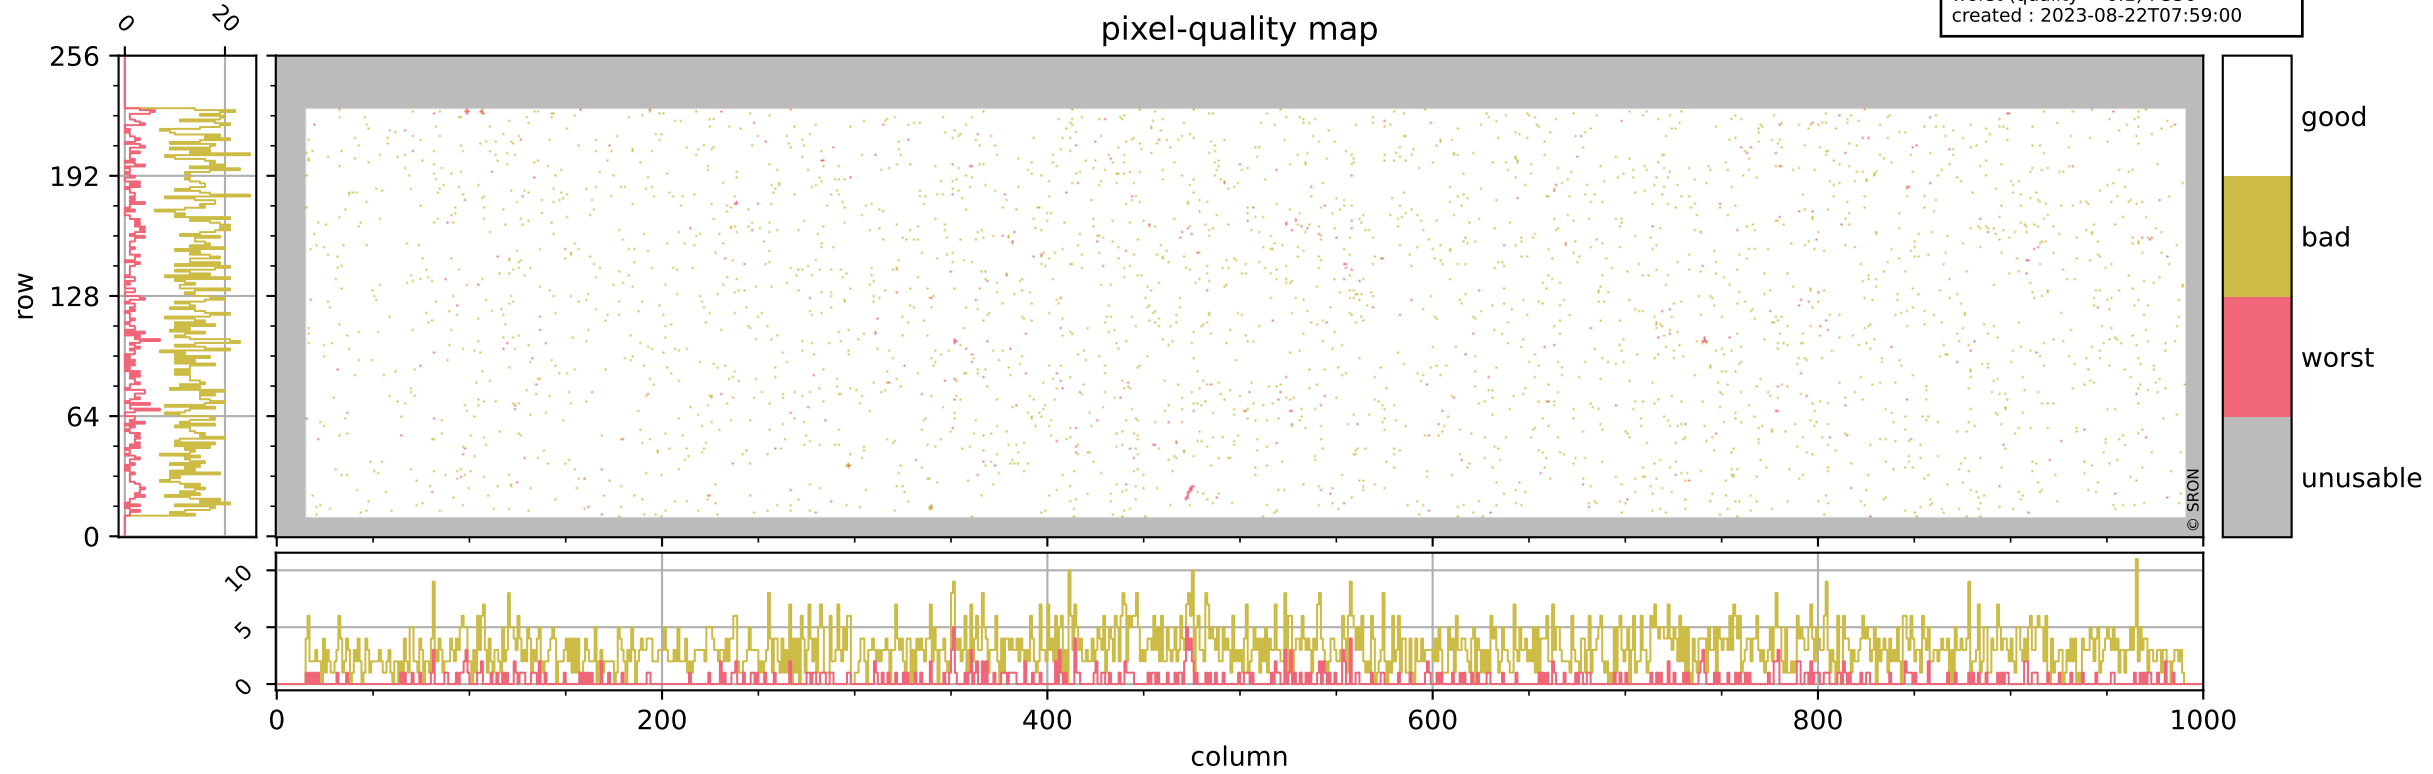

Tropomi SWIR pixel quality (official)

orbits : 19 in [9547, 9592]
coverage : 2019-08-17 / 2019-08-20
bad (quality < 0.8) : 3112
worst (quality < 0.1) : 356
created : 2023-08-22T07:59:00

pixel-quality map

Tropomi SWIR pixel quality (official)

orbits : 19 in [9547, 9592]
coverage : 2019-08-17 / 2019-08-20
bad (quality < 0.8) : 292
worst (quality < 0.1) : 113
created : 2023-08-22T07:59:00

pixel-quality map (dark)

Tropomi SWIR pixel quality (official)

orbits : 19 in [9547, 9592]
coverage : 2019-08-17 / 2019-08-20
bad (quality < 0.8) : 2849
worst (quality < 0.1) : 278
created : 2023-08-22T07:59:00

pixel-quality map (noise average)

Tropomi SWIR pixel quality (official)

orbits : 19 in [9547, 9592]
coverage : 2019-08-17 / 2019-08-20
created : 2023-08-22T07:59:01

Histograms of pixel-quality

Tropomi SWIR pixel quality (official) ground-tracks of Sentinel-5P