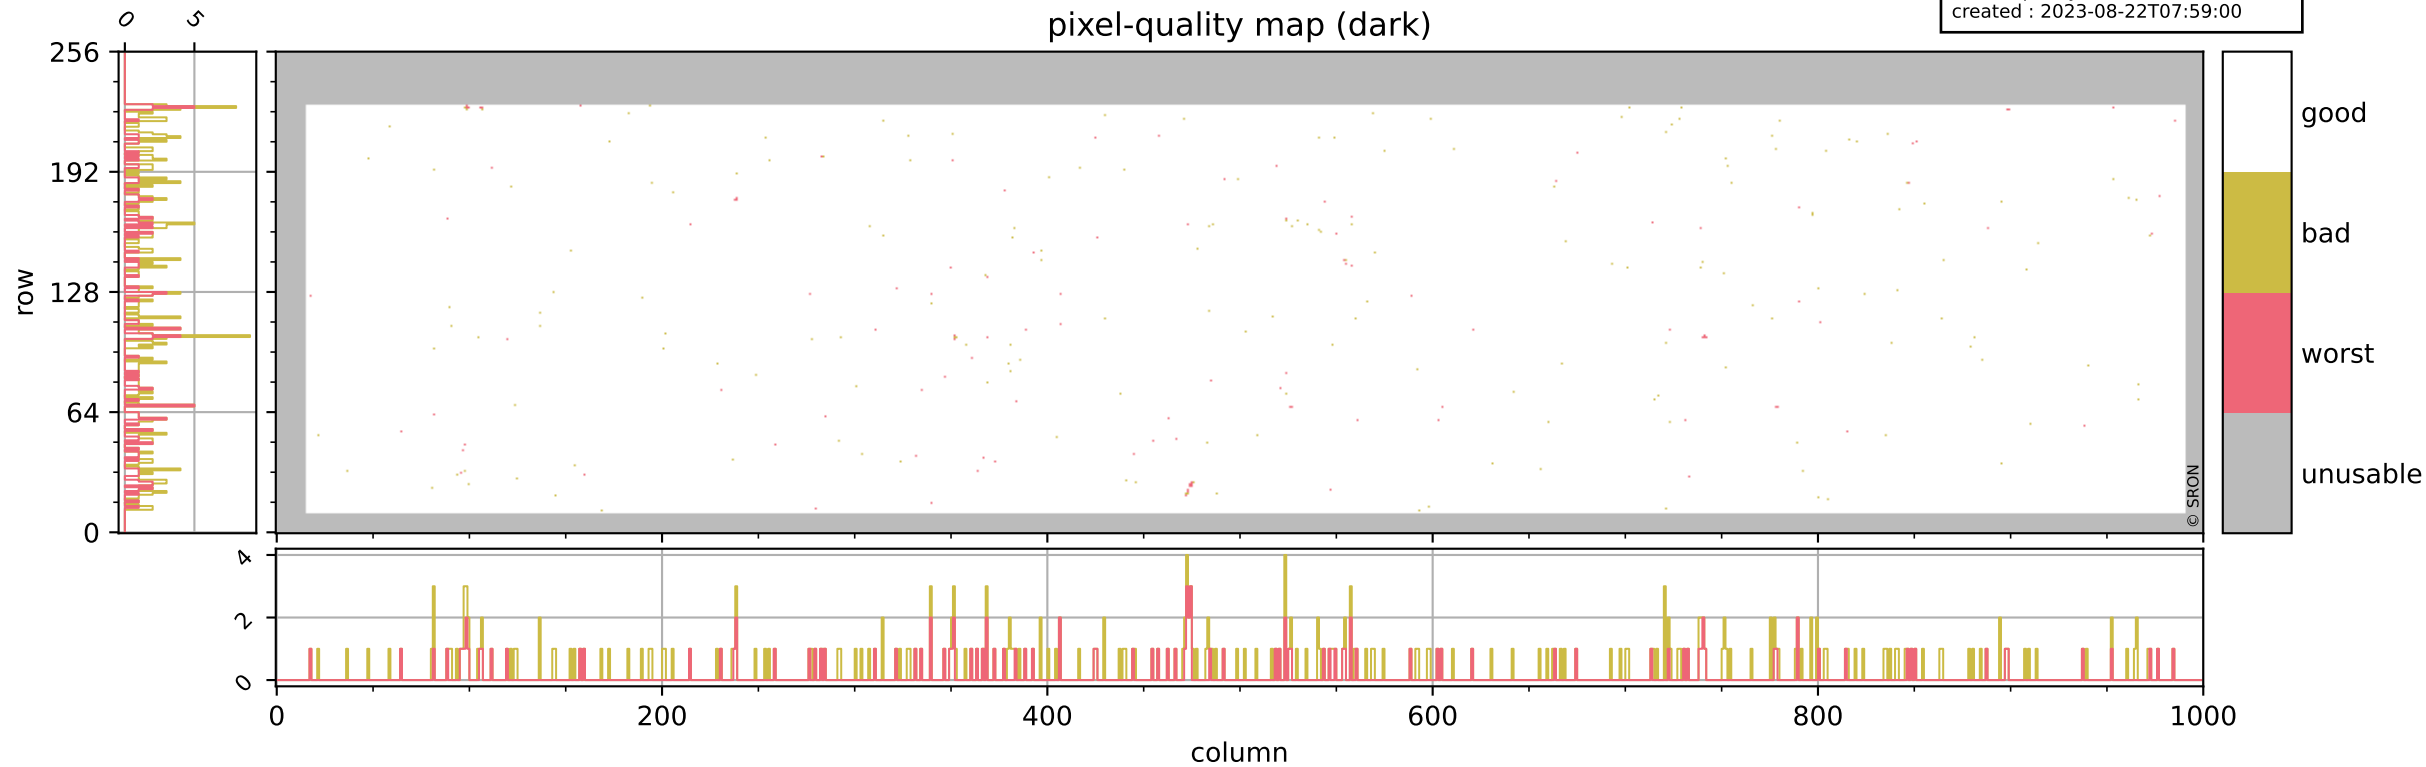

Tropomi SWIR pixel quality (official)

orbits : 19 in [9547, 9592]
coverage : 2019-08-17 / 2019-08-20
bad (quality < 0.8) : 3112
worst (quality < 0.1) : 356
created : 2023-08-22T07:59:00

pixel-quality map

Tropomi SWIR pixel quality (official)

orbits : 19 in [9547, 9592]
coverage : 2019-08-17 / 2019-08-20
bad (quality < 0.8) : 292
worst (quality < 0.1) : 113
created : 2023-08-22T07:59:00

pixel-quality map (dark)

Tropomi SWIR pixel quality (official)

orbits : 19 in [9547, 9592]
coverage : 2019-08-17 / 2019-08-20
bad (quality < 0.8) : 2849
worst (quality < 0.1) : 278
created : 2023-08-22T07:59:00

pixel-quality map (noise average)

Tropomi SWIR pixel quality (official)

orbits : 19 in [9547, 9592]
coverage : 2019-08-17 / 2019-08-20
created : 2023-08-22T07:59:01

Histograms of pixel-quality

Tropomi SWIR pixel quality (official) ground-tracks of Sentinel-5P