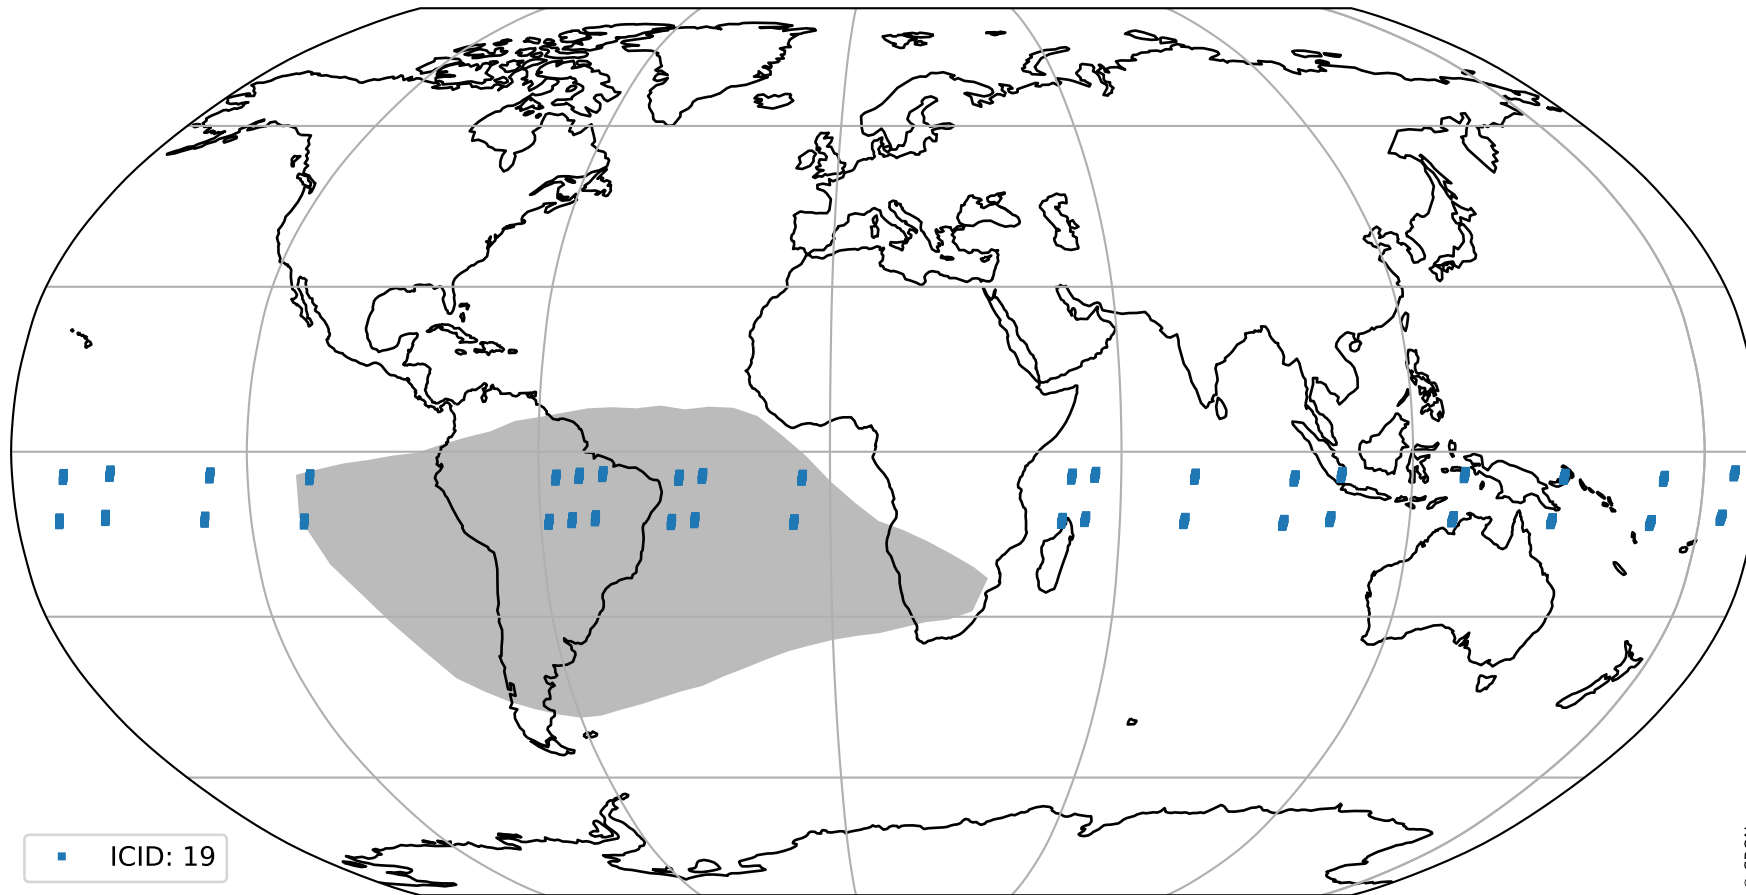

Tropomi SWIR pixel quality (official)

orbits : 19 in [9547, 9592]
coverage : 2019-08-17 / 2019-08-20
to good : 354
good to bad : 1067
to worst : 147
created : 2023-08-22T07:59:01

total quality compared with SWIR pixel-quality CKD

Tropomi SWIR pixel quality (official)

orbits : 19 in [9547, 9592]
coverage : 2019-08-17 / 2019-08-20
created : 2023-08-22T07:59:01

Histograms of pixel-quality

Tropomi SWIR pixel quality (official) ground-tracks of Sentinel-5P

orbits : 19 in [9547, 9592]
coverage : 2019-08-17 / 2019-08-20
created : 2023-08-22T07:59:01

Tropomi SWIR pixel quality (official)

orbits : [2827, 9592]
coverage : 2018-04-30 / 2019-08-20
created : 2023-08-22T07:59:02