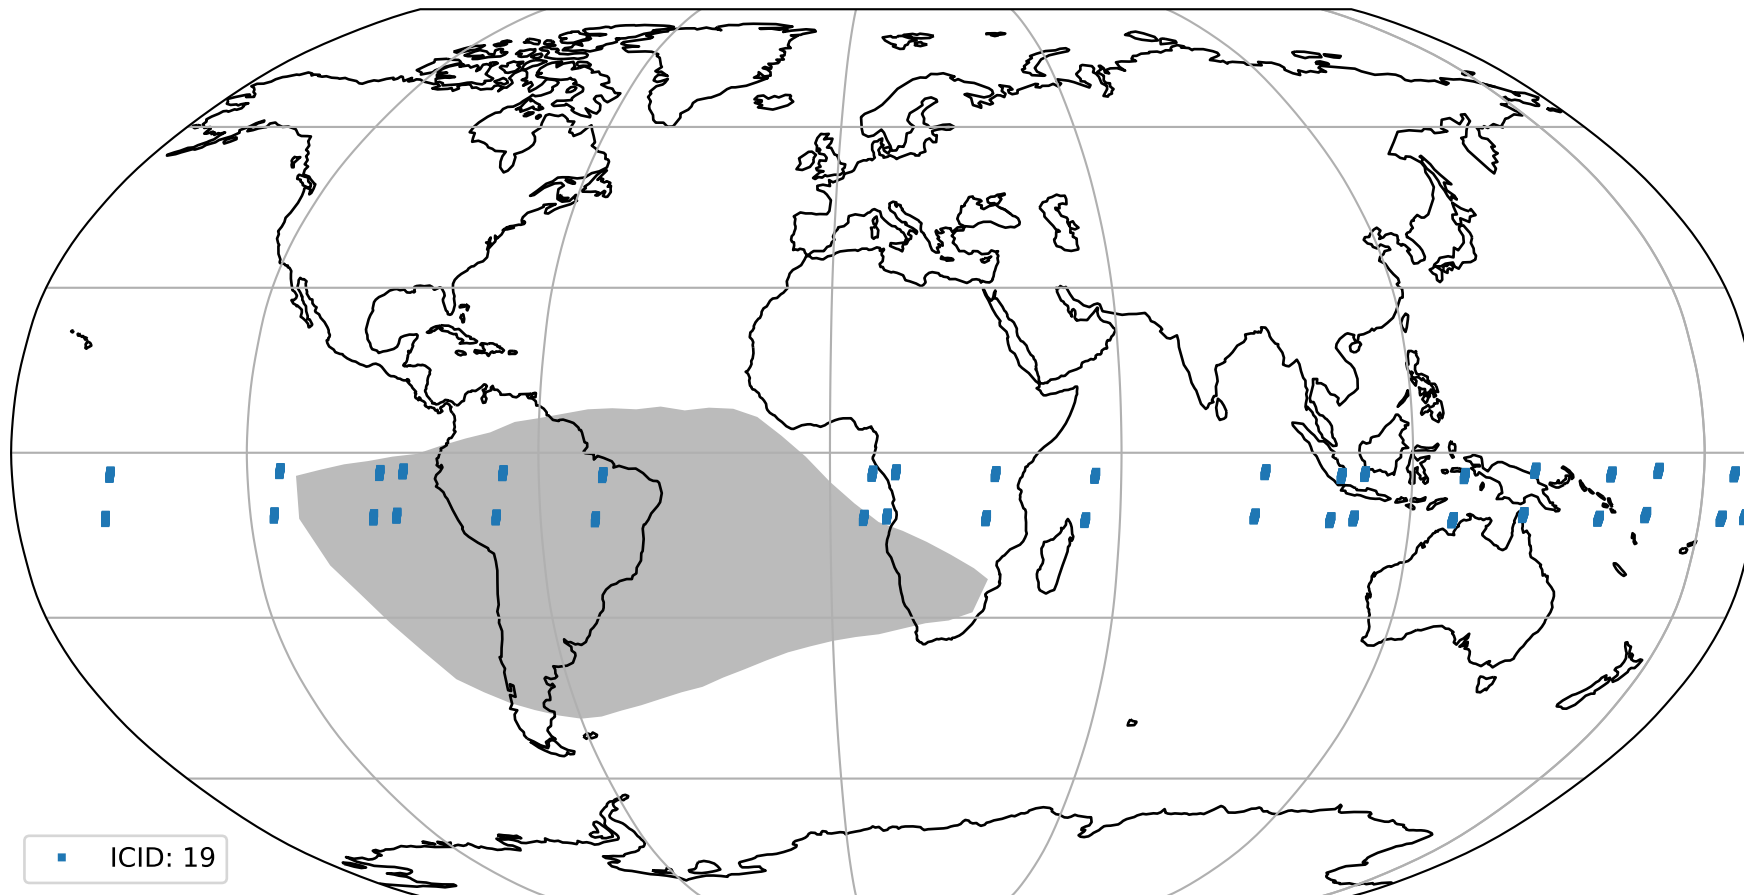

orbits : 19 in [9577, 9622]
coverage : 2019-08-19 / 2019-08-22
bad (quality < 0.8) : 2809
worst (quality < 0.1) : 276
created : 2023-08-22T07:59:05

pixel-quality map (noise average)

Tropomi SWIR pixel quality (official)

orbits : 19 in [9577, 9622]
coverage : 2019-08-19 / 2019-08-22
to good : 356
good to bad : 1032
to worst : 144
created : 2023-08-22T07:59:05

total quality compared with SWIR pixel-quality CKD

Tropomi SWIR pixel quality (official)

orbits : 19 in [9577, 9622]
coverage : 2019-08-19 / 2019-08-22
created : 2023-08-22T07:59:05

Histograms of pixel-quality

Tropomi SWIR pixel quality (official) ground-tracks of Sentinel-5P

orbits : 19 in [9577, 9622]
coverage : 2019-08-19 / 2019-08-22
created : 2023-08-22T07:59:06

Tropomi SWIR pixel quality (official)

orbits : [2827, 9622]
coverage : 2018-04-30 / 2019-08-22
created : 2023-08-22T07:59:06

trend of pixel quality & temperatures