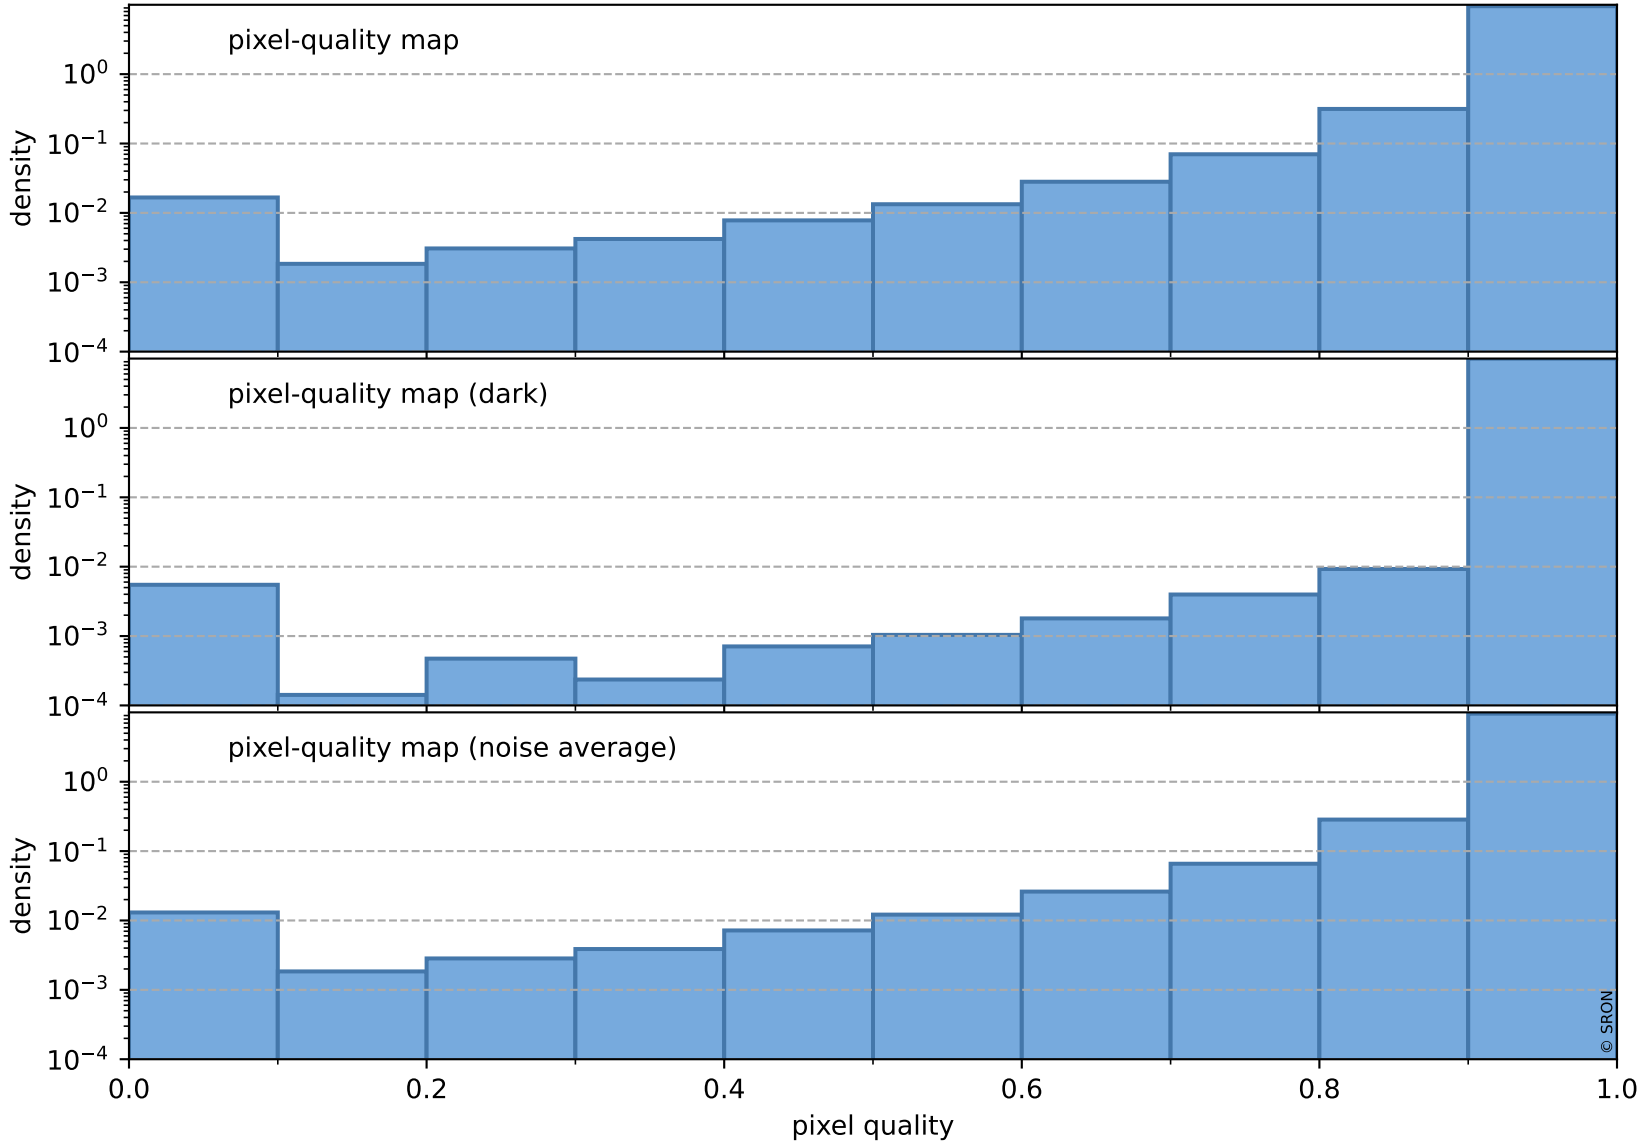

orbits : 19 in [9577, 9622]
coverage : 2019-08-19 / 2019-08-22
to good : 356
good to bad : 1032
to worst : 144
created : 2023-08-22T07:59:05

total quality compared with SWIR pixel-quality CKD

Tropomi SWIR pixel quality (official)

orbits : 19 in [9577, 9622]
coverage : 2019-08-19 / 2019-08-22
created : 2023-08-22T07:59:05

Histograms of pixel-quality

Tropomi SWIR pixel quality (official) ground-tracks of Sentinel-5P

orbits : 19 in [9577, 9622]
coverage : 2019-08-19 / 2019-08-22
created : 2023-08-22T07:59:06

Tropomi SWIR pixel quality (official)

orbits : [2827, 9622]
coverage : 2018-04-30 / 2019-08-22
created : 2023-08-22T07:59:06

trend of pixel quality & temperatures