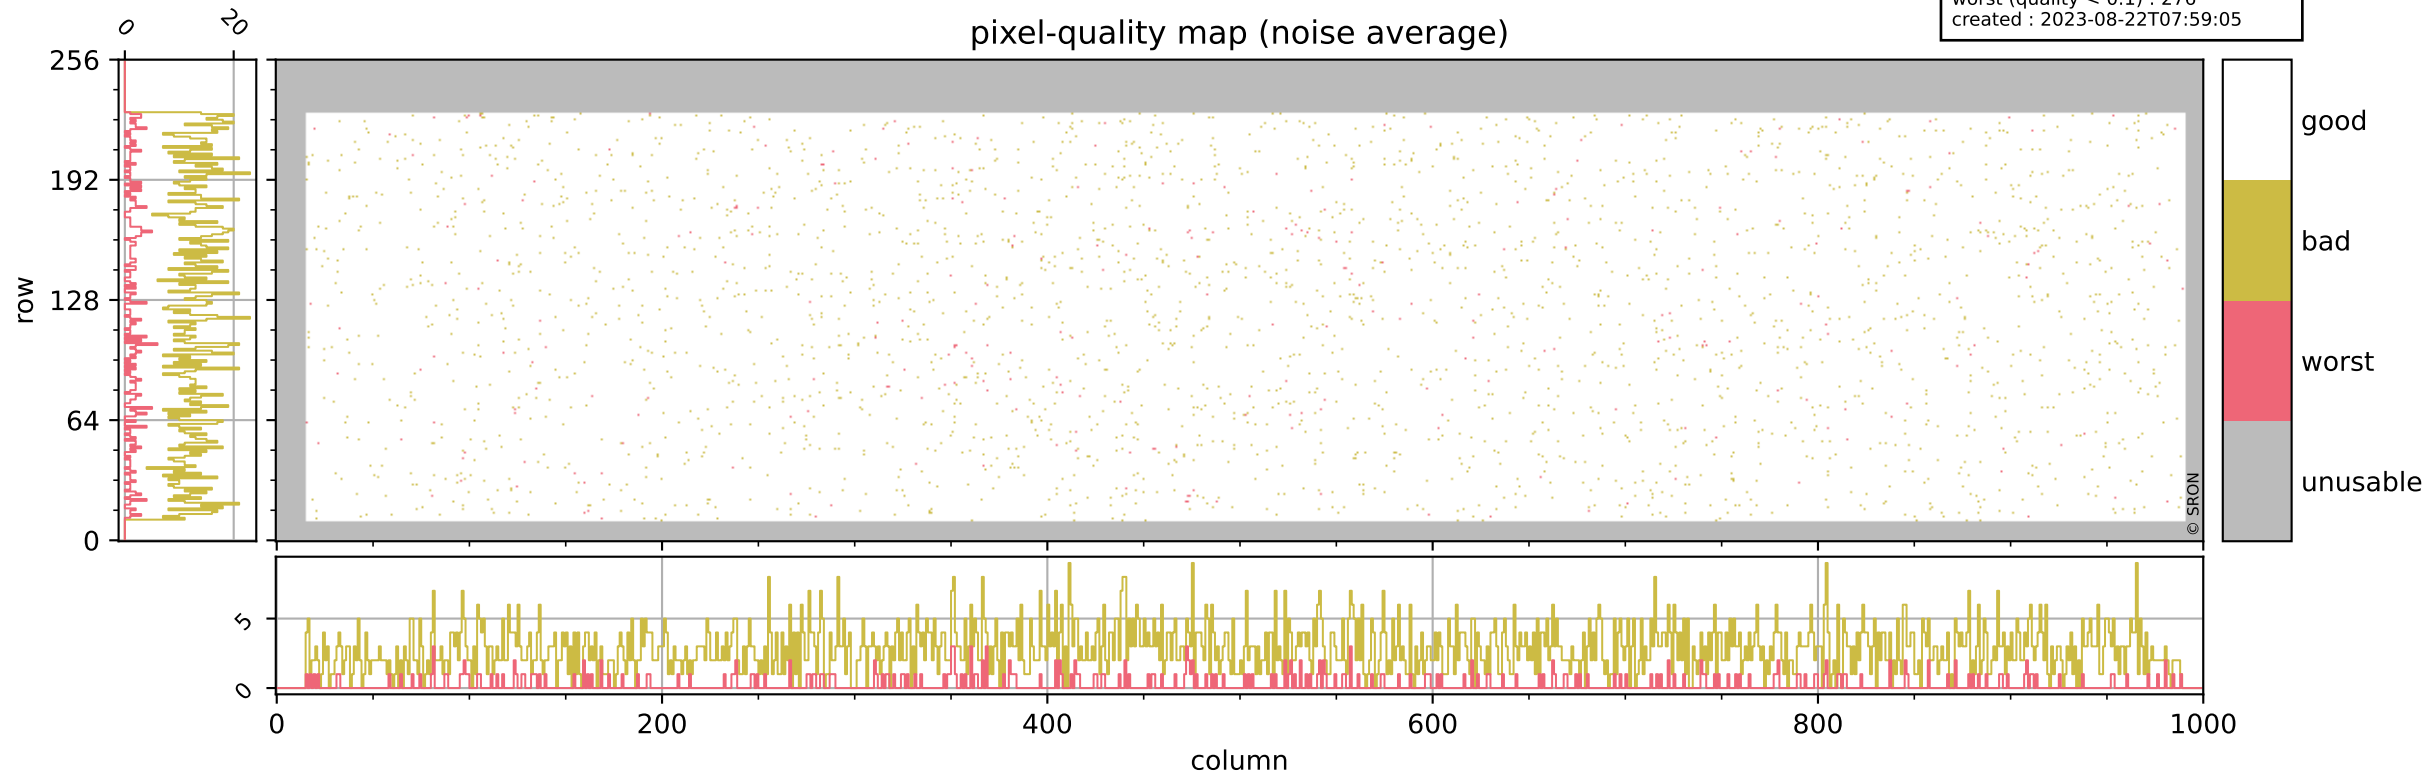

Tropomi SWIR pixel quality (official)

orbits : 19 in [9577, 9622]
coverage : 2019-08-19 / 2019-08-22
bad (quality < 0.8) : 293
worst (quality < 0.1) : 116
created : 2023-08-22T07:59:05

Tropomi SWIR pixel quality (official)

orbits : 19 in [9577, 9622]
coverage : 2019-08-19 / 2019-08-22
bad (quality < 0.8) : 2809
worst (quality < 0.1) : 276
created : 2023-08-22T07:59:05

pixel-quality map (noise average)

Tropomi SWIR pixel quality (official)

orbits : 19 in [9577, 9622]
coverage : 2019-08-19 / 2019-08-22
to good : 356
good to bad : 1032
to worst : 144
created : 2023-08-22T07:59:05

total quality compared with SWIR pixel-quality CKD

Tropomi SWIR pixel quality (official)

orbits : 19 in [9577, 9622]
coverage : 2019-08-19 / 2019-08-22
created : 2023-08-22T07:59:05

Histograms of pixel-quality

Tropomi SWIR pixel quality (official) ground-tracks of Sentinel-5P

orbits : 19 in [9577, 9622]
coverage : 2019-08-19 / 2019-08-22
created : 2023-08-22T07:59:06