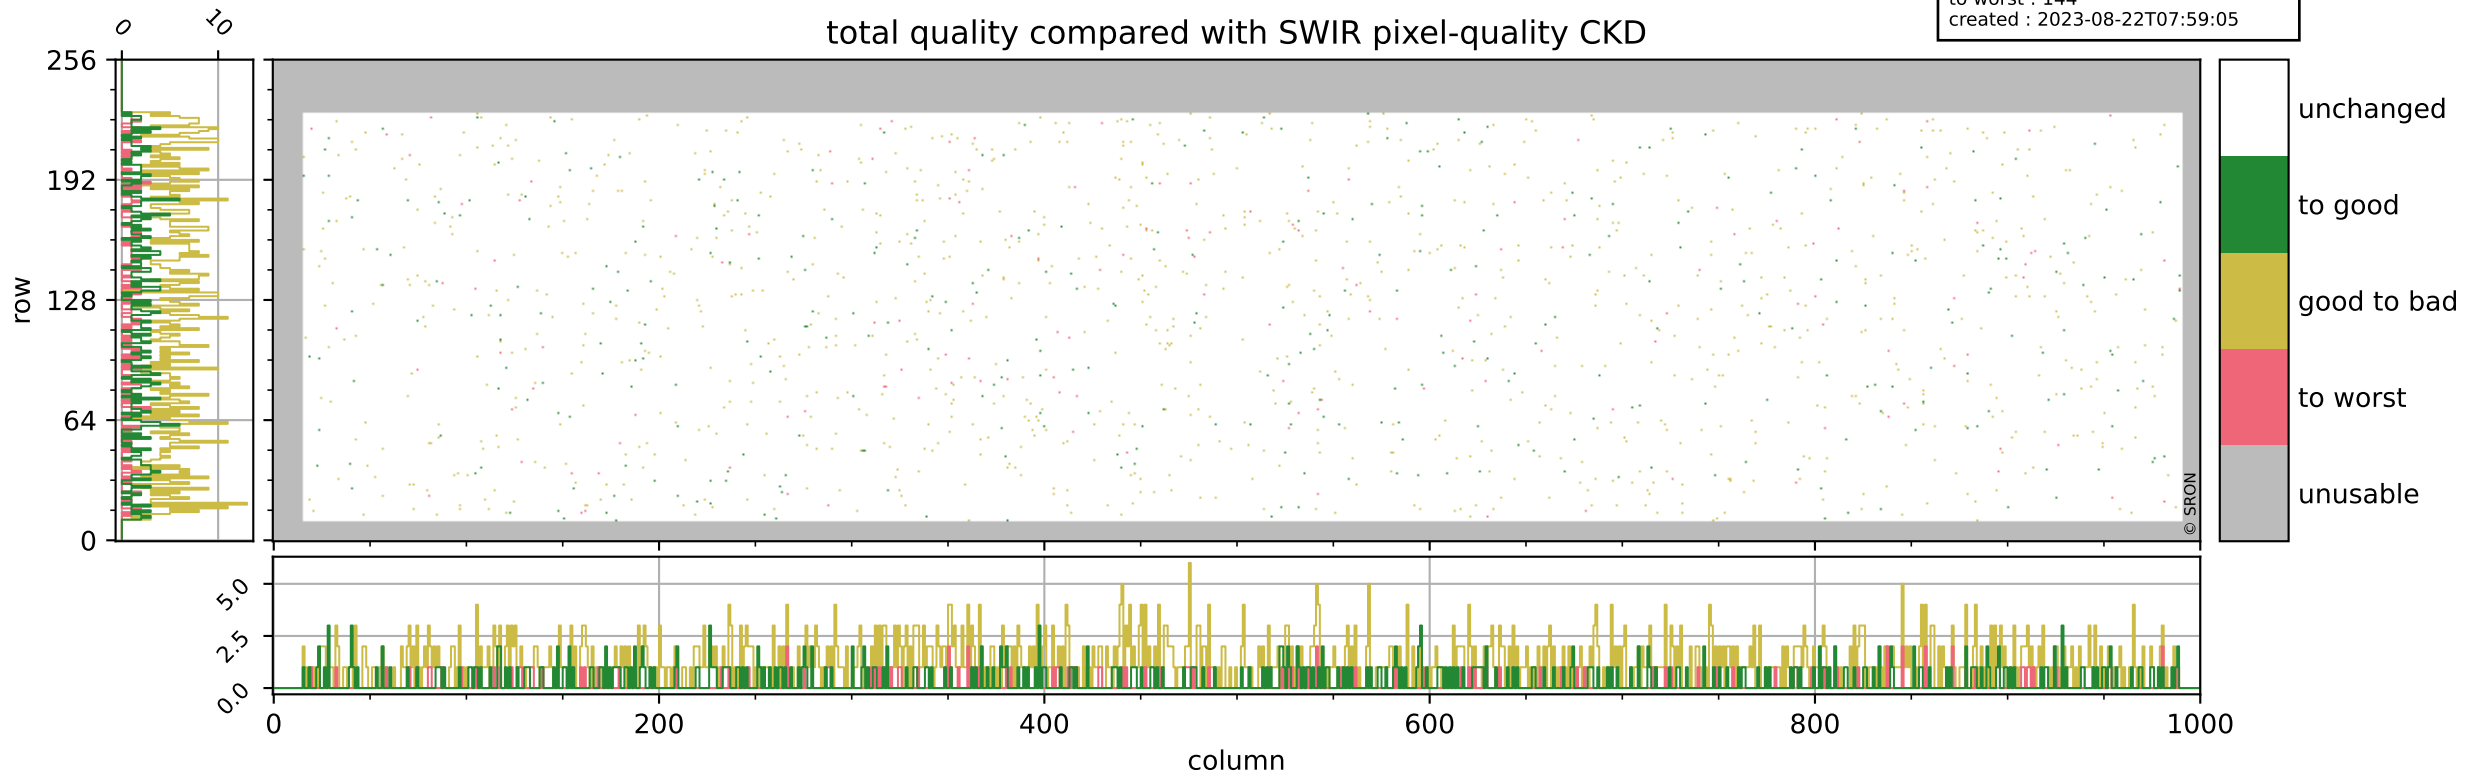

Tropomi SWIR pixel quality (official)

orbits : 19 in [9577, 9622]
coverage : 2019-08-19 / 2019-08-22
bad (quality < 0.8) : 293
worst (quality < 0.1) : 116
created : 2023-08-22T07:59:05

Tropomi SWIR pixel quality (official)

orbits : 19 in [9577, 9622]
coverage : 2019-08-19 / 2019-08-22
bad (quality < 0.8) : 2809
worst (quality < 0.1) : 276
created : 2023-08-22T07:59:05

pixel-quality map (noise average)

Tropomi SWIR pixel quality (official)

orbits : 19 in [9577, 9622]
coverage : 2019-08-19 / 2019-08-22
to good : 356
good to bad : 1032
to worst : 144
created : 2023-08-22T07:59:05

total quality compared with SWIR pixel-quality CKD

Tropomi SWIR pixel quality (official)

orbits : 19 in [9577, 9622]
coverage : 2019-08-19 / 2019-08-22
created : 2023-08-22T07:59:05

Histograms of pixel-quality

Tropomi SWIR pixel quality (official) ground-tracks of Sentinel-5P

orbits : 19 in [9577, 9622]
coverage : 2019-08-19 / 2019-08-22
created : 2023-08-22T07:59:06