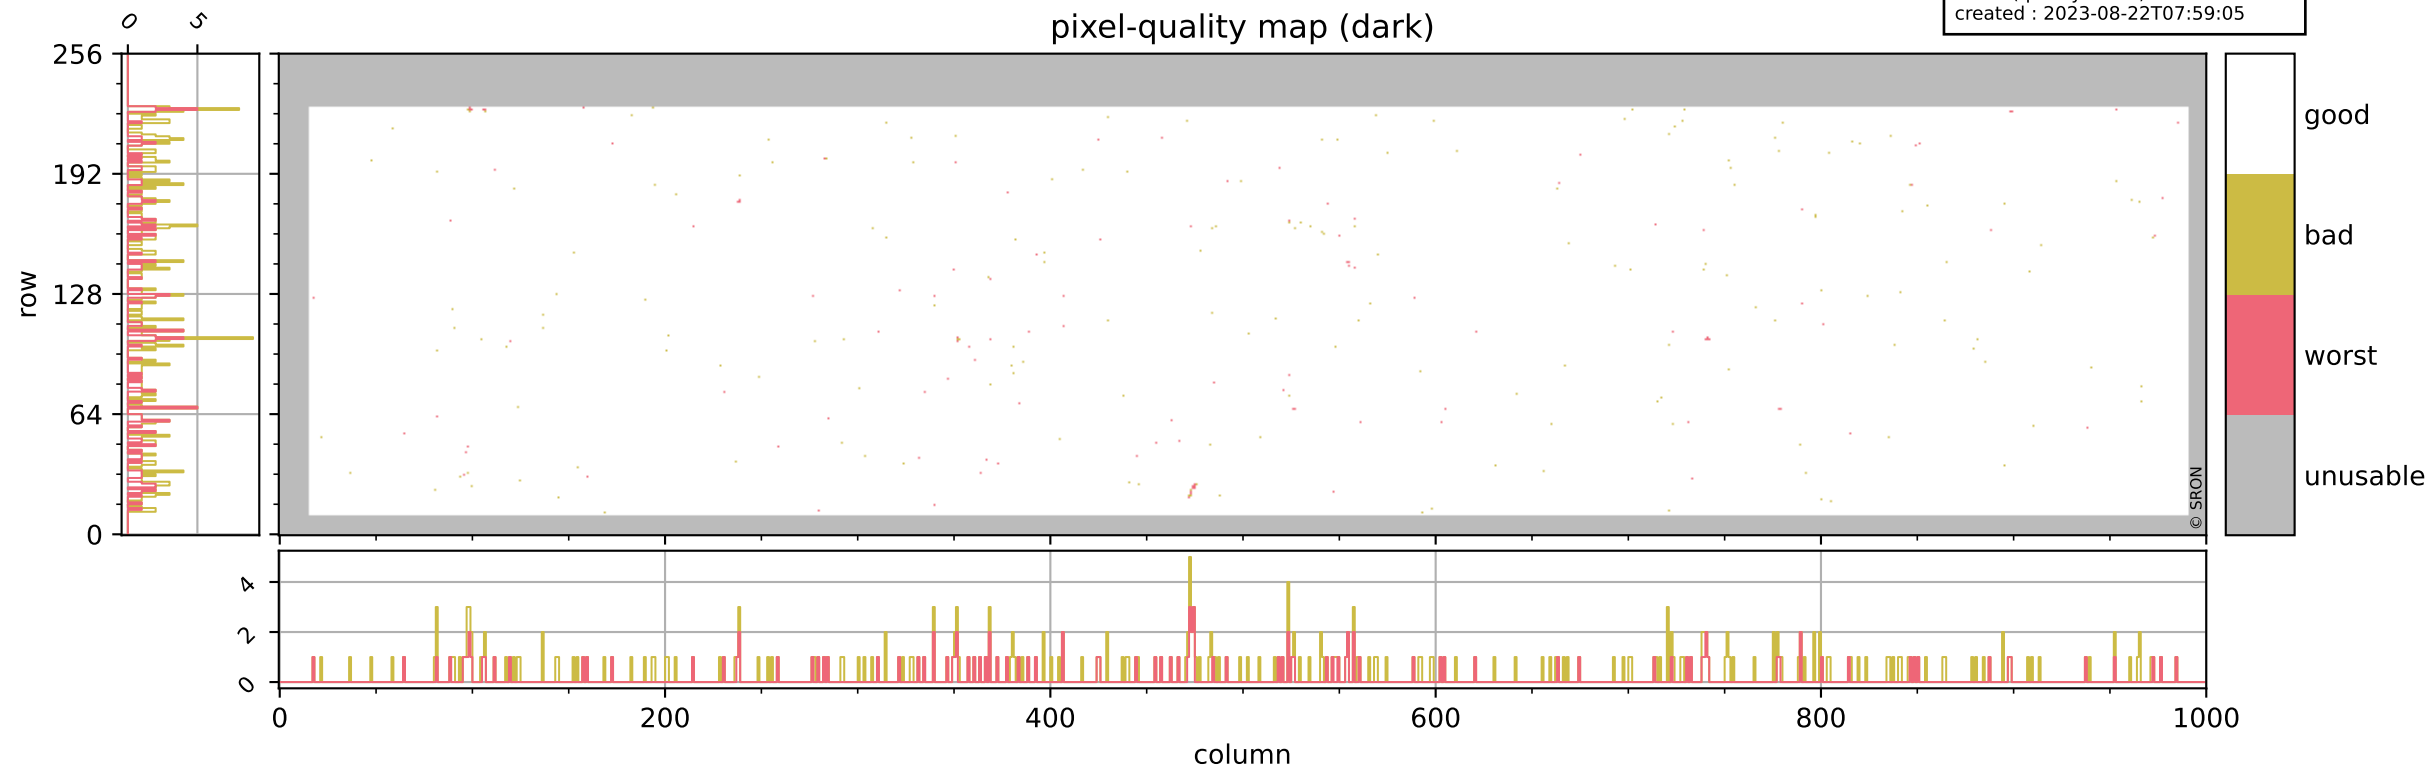

Tropomi SWIR pixel quality (official)

orbits : 19 in [9577, 9622]
coverage : 2019-08-19 / 2019-08-22
bad (quality < 0.8) : 3069
worst (quality < 0.1) : 353
created : 2023-08-22T07:59:04

pixel-quality map

Tropomi SWIR pixel quality (official)

orbits : 19 in [9577, 9622]
coverage : 2019-08-19 / 2019-08-22
bad (quality < 0.8) : 293
worst (quality < 0.1) : 116
created : 2023-08-22T07:59:05

Tropomi SWIR pixel quality (official)

orbits : 19 in [9577, 9622]
coverage : 2019-08-19 / 2019-08-22
bad (quality < 0.8) : 2809
worst (quality < 0.1) : 276
created : 2023-08-22T07:59:05

pixel-quality map (noise average)

Tropomi SWIR pixel quality (official)

orbits : 19 in [9577, 9622]
coverage : 2019-08-19 / 2019-08-22
created : 2023-08-22T07:59:05

Histograms of pixel-quality

Tropomi SWIR pixel quality (official) ground-tracks of Sentinel-5P

orbits : 19 in [9577, 9622]
coverage : 2019-08-19 / 2019-08-22
created : 2023-08-22T07:59:06