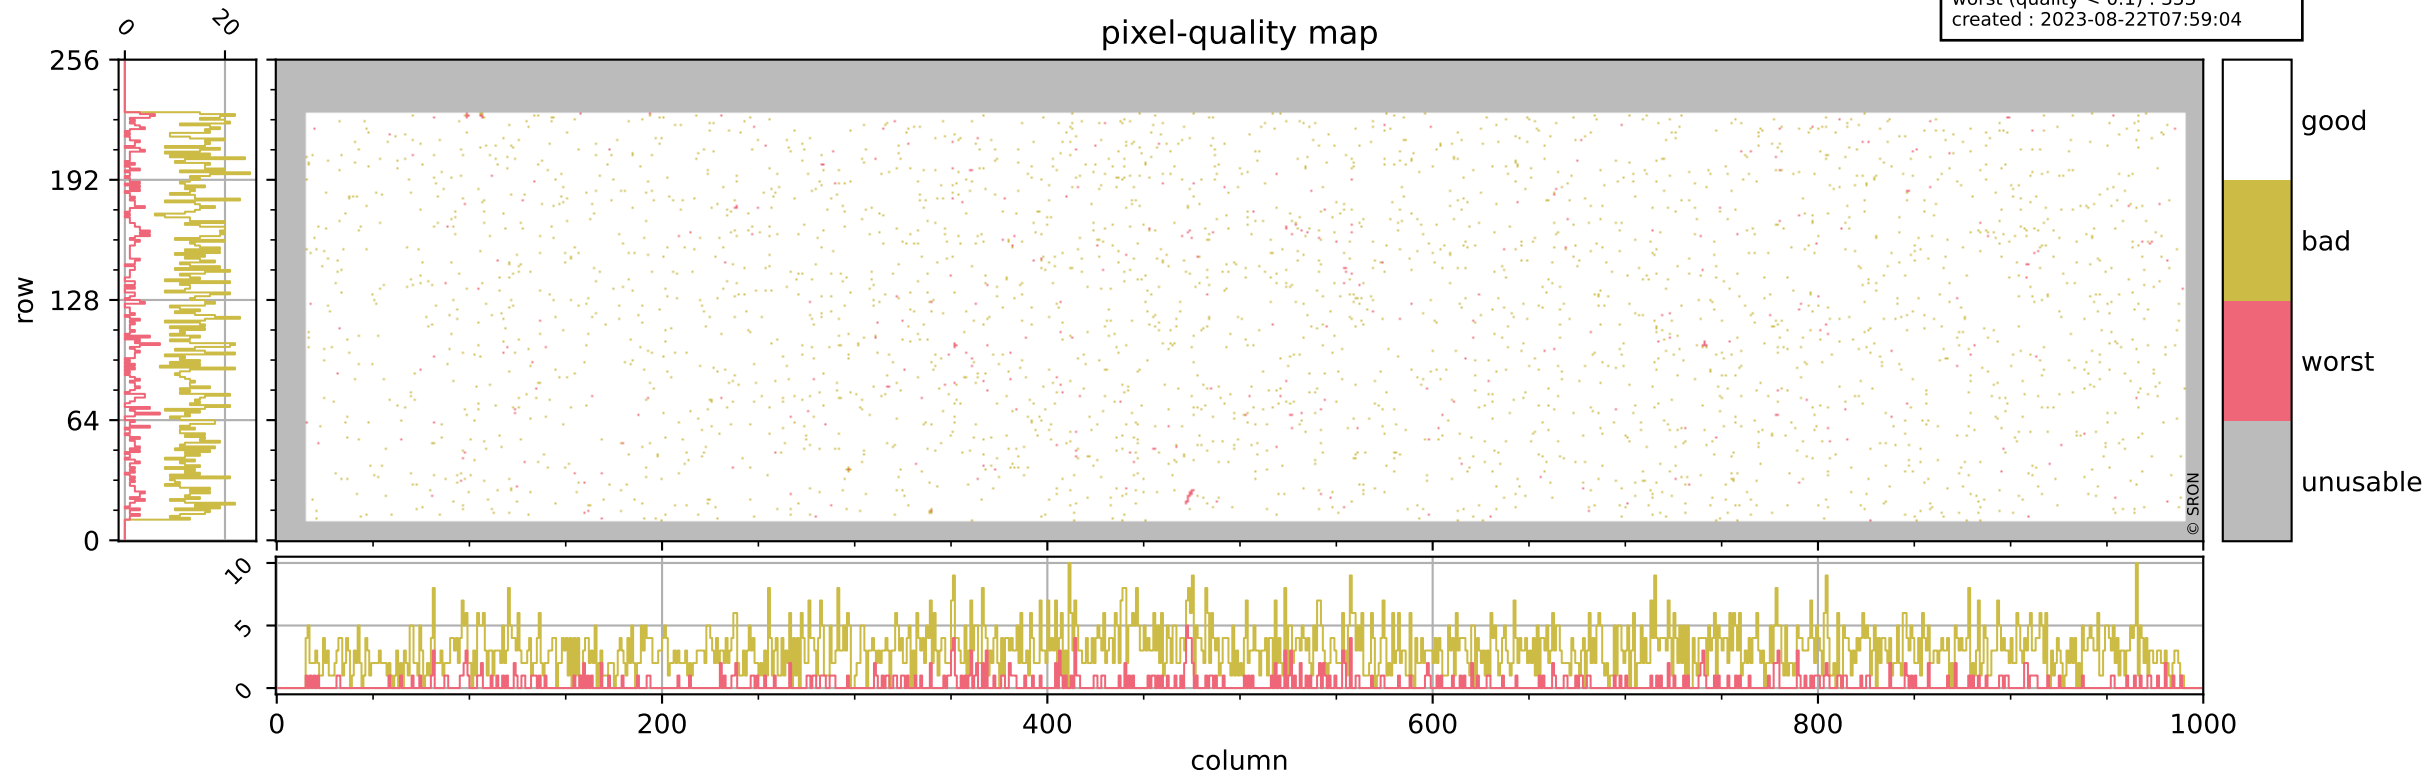

Tropomi SWIR pixel quality (official)

orbits : 19 in [9577, 9622]
coverage : 2019-08-19 / 2019-08-22
bad (quality < 0.8) : 3069
worst (quality < 0.1) : 353
created : 2023-08-22T07:59:04

pixel-quality map

Tropomi SWIR pixel quality (official)

orbits : 19 in [9577, 9622]
coverage : 2019-08-19 / 2019-08-22
bad (quality < 0.8) : 293
worst (quality < 0.1) : 116
created : 2023-08-22T07:59:05

Tropomi SWIR pixel quality (official)

orbits : 19 in [9577, 9622]
coverage : 2019-08-19 / 2019-08-22
bad (quality < 0.8) : 2809
worst (quality < 0.1) : 276
created : 2023-08-22T07:59:05

pixel-quality map (noise average)

Tropomi SWIR pixel quality (official)

orbits : 19 in [9577, 9622]
coverage : 2019-08-19 / 2019-08-22
created : 2023-08-22T07:59:05

Histograms of pixel-quality

Tropomi SWIR pixel quality (official) ground-tracks of Sentinel-5P

orbits : 19 in [9577, 9622]
coverage : 2019-08-19 / 2019-08-22
created : 2023-08-22T07:59:06