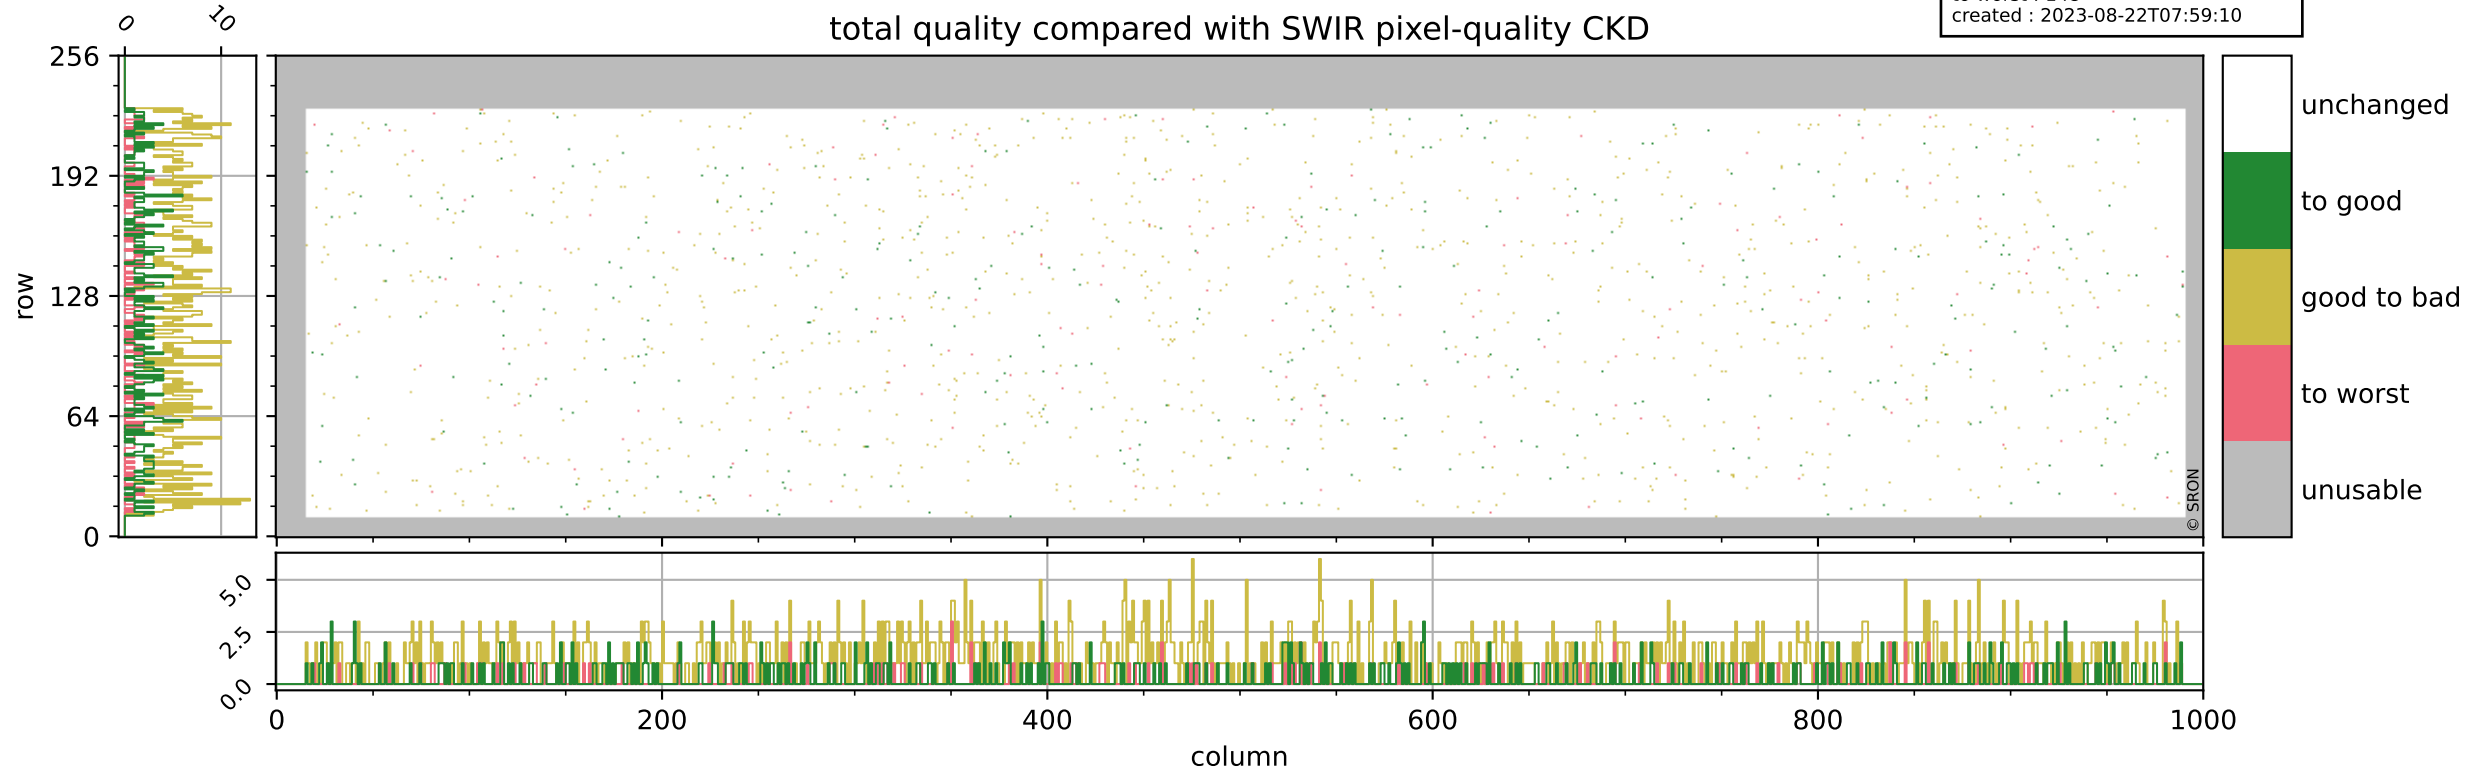

Tropomi SWIR pixel quality (official)

orbits : 19 in [9607, 9652]
coverage : 2019-08-21 / 2019-08-24
bad (quality < 0.8) : 2819
worst (quality < 0.1) : 283
created : 2023-08-22T07:59:09

pixel-quality map (noise average)

Tropomi SWIR pixel quality (official)

orbits : 19 in [9607, 9652]
coverage : 2019-08-21 / 2019-08-24
to good : 354
good to bad : 1039
to worst : 148
created : 2023-08-22T07:59:10

total quality compared with SWIR pixel-quality CKD

Tropomi SWIR pixel quality (official)

orbits : 19 in [9607, 9652]
coverage : 2019-08-21 / 2019-08-24
created : 2023-08-22T07:59:10

Histograms of pixel-quality

Tropomi SWIR pixel quality (official) ground-tracks of Sentinel-5P

orbits : 19 in [9607, 9652]
coverage : 2019-08-21 / 2019-08-24
created : 2023-08-22T07:59:10

Tropomi SWIR pixel quality (official)

orbits : [2827, 9652]
coverage : 2018-04-30 / 2019-08-24
created : 2023-08-22T07:59:11