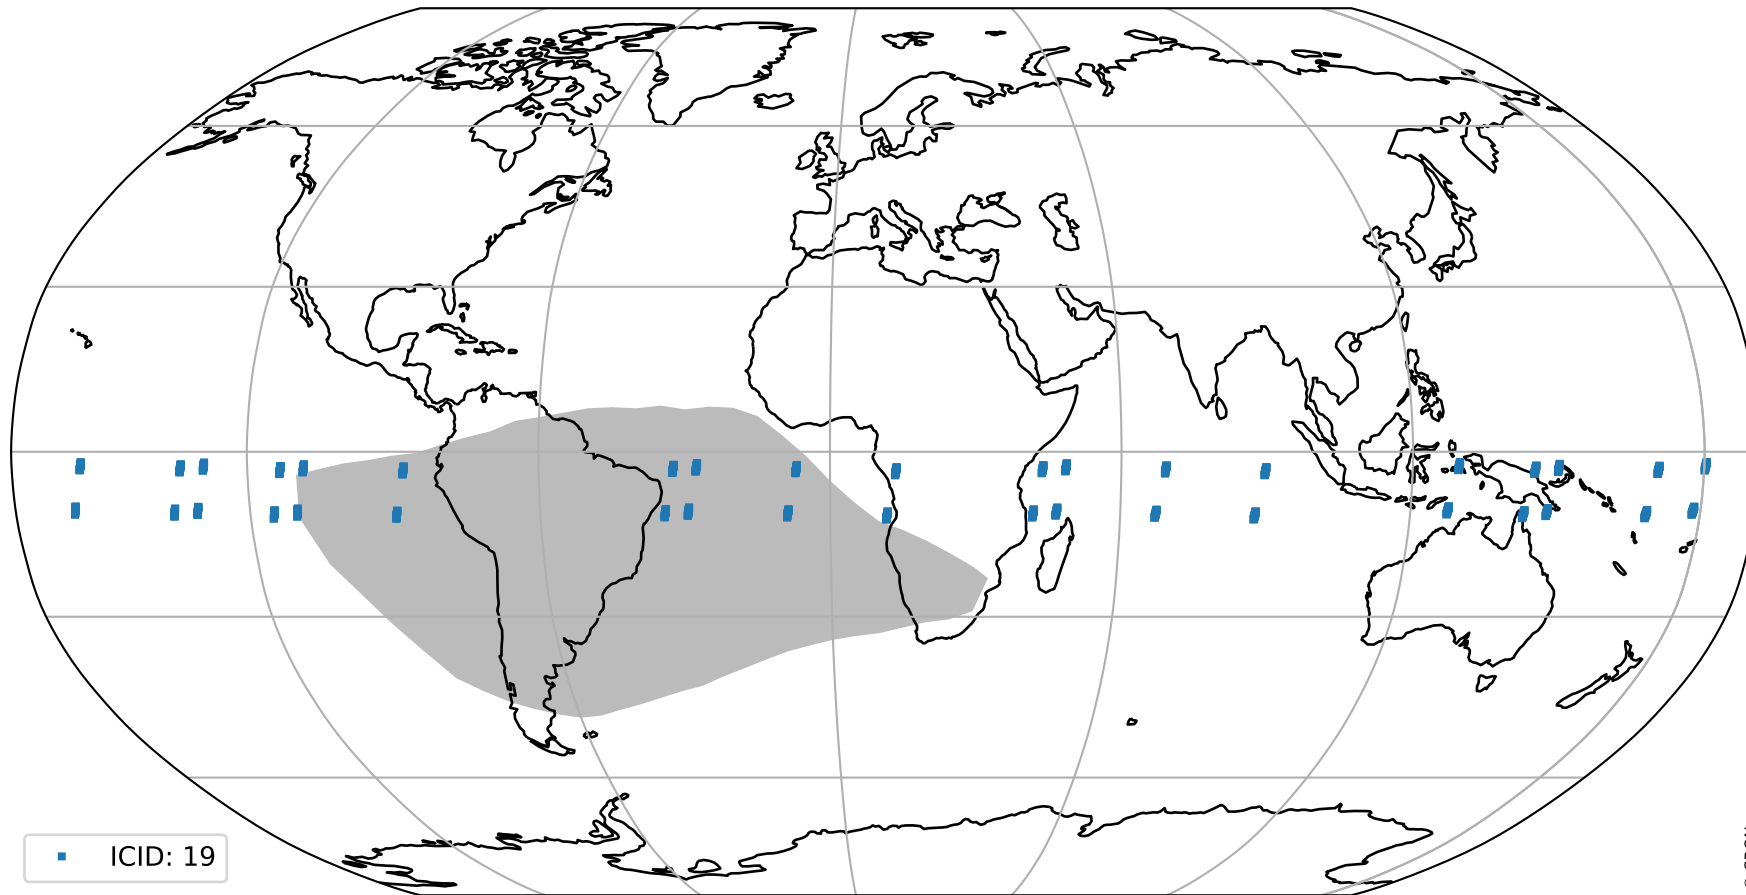

Tropomi SWIR pixel quality (official)

orbits : 19 in [9607, 9652]
coverage : 2019-08-21 / 2019-08-24
to good : 354
good to bad : 1039
to worst : 148
created : 2023-08-22T07:59:10

total quality compared with SWIR pixel-quality CKD

Tropomi SWIR pixel quality (official)

orbits : 19 in [9607, 9652]
coverage : 2019-08-21 / 2019-08-24
created : 2023-08-22T07:59:10

Histograms of pixel-quality

Tropomi SWIR pixel quality (official) ground-tracks of Sentinel-5P

orbits : 19 in [9607, 9652]
coverage : 2019-08-21 / 2019-08-24
created : 2023-08-22T07:59:10

Tropomi SWIR pixel quality (official)

orbits : [2827, 9652]
coverage : 2018-04-30 / 2019-08-24
created : 2023-08-22T07:59:11