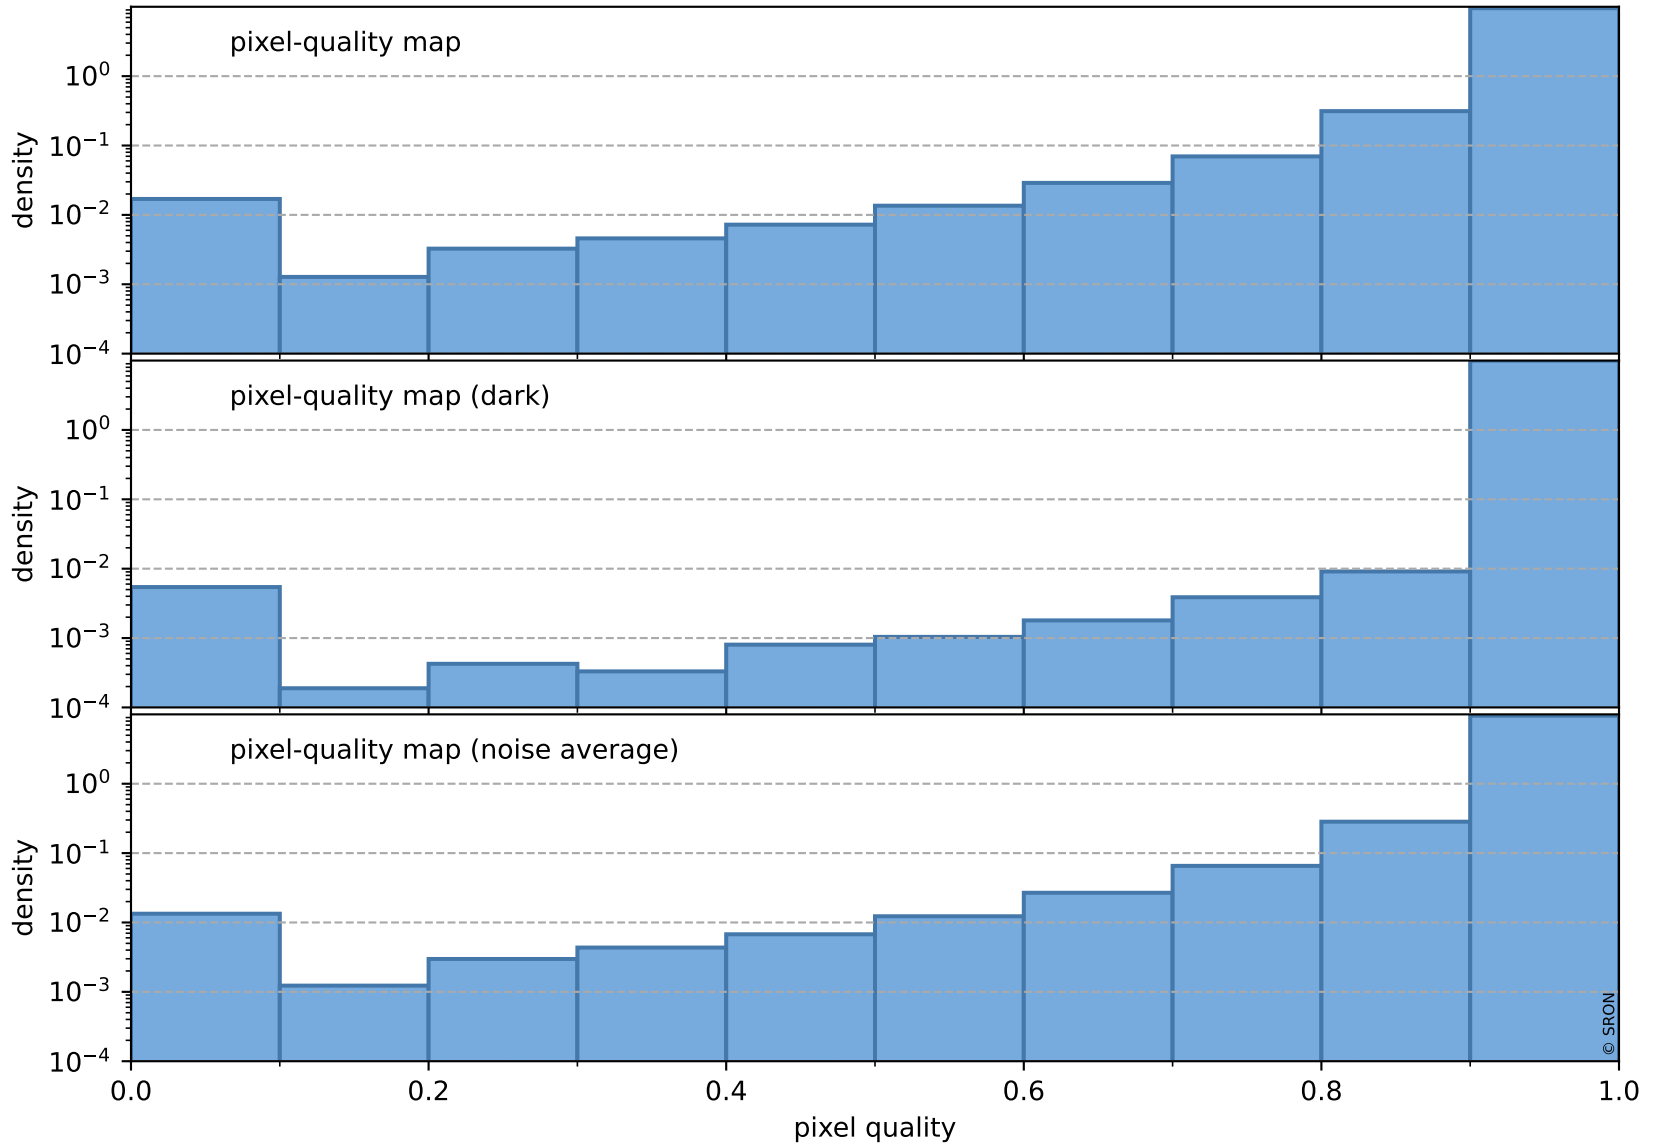

Tropomi SWIR pixel quality (official)

orbits : 19 in [9607, 9652]
coverage : 2019-08-21 / 2019-08-24
to good : 354
good to bad : 1039
to worst : 148
created : 2023-08-22T07:59:10

total quality compared with SWIR pixel-quality CKD

Tropomi SWIR pixel quality (official)

orbits : 19 in [9607, 9652]
coverage : 2019-08-21 / 2019-08-24
created : 2023-08-22T07:59:10

Histograms of pixel-quality

Tropomi SWIR pixel quality (official) ground-tracks of Sentinel-5P

orbits : 19 in [9607, 9652]
coverage : 2019-08-21 / 2019-08-24
created : 2023-08-22T07:59:10

Tropomi SWIR pixel quality (official)

orbits : [2827, 9652]
coverage : 2018-04-30 / 2019-08-24
created : 2023-08-22T07:59:11