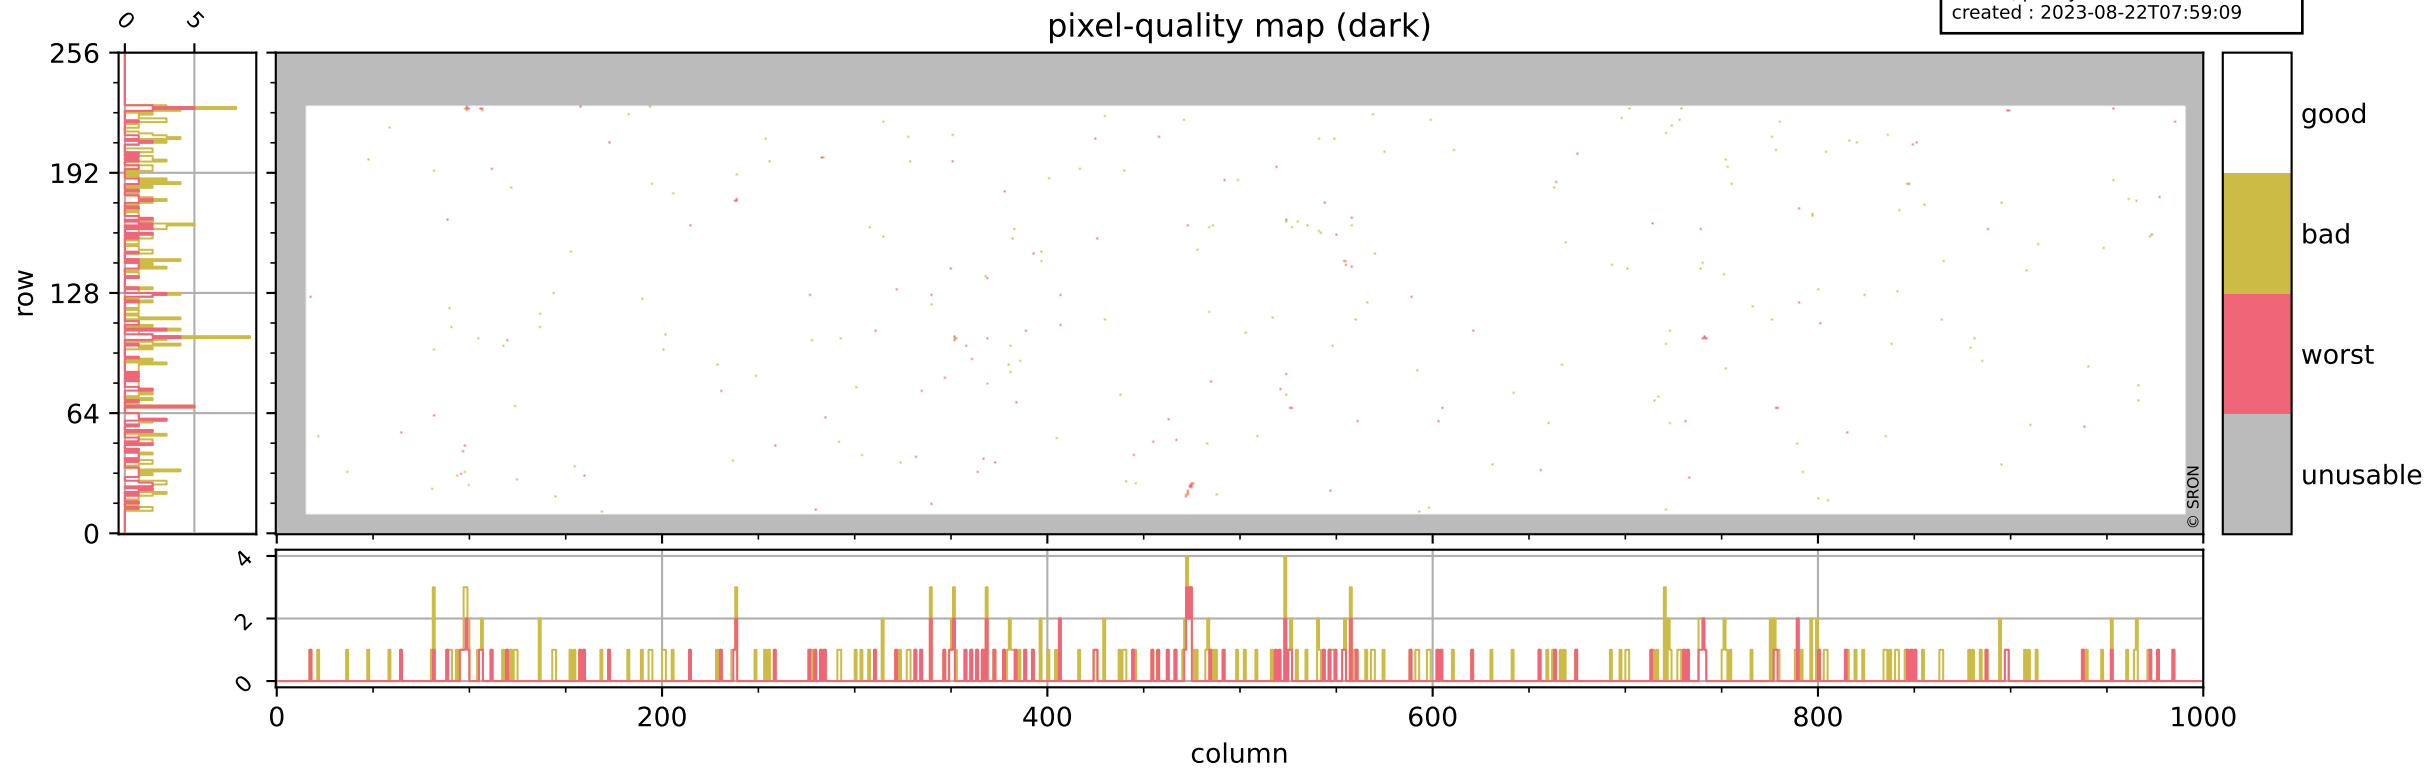

Tropomi SWIR pixel quality (official)

orbits : 19 in [9607, 9652]
coverage : 2019-08-21 / 2019-08-24
bad (quality < 0.8) : 3078
worst (quality < 0.1) : 359
created : 2023-08-22T07:59:09

pixel-quality map

Tropomi SWIR pixel quality (official)

orbits : 19 in [9607, 9652]
coverage : 2019-08-21 / 2019-08-24
bad (quality < 0.8) : 294
worst (quality < 0.1) : 115
created : 2023-08-22T07:59:09

pixel-quality map (dark)

Tropomi SWIR pixel quality (official)

orbits : 19 in [9607, 9652]
coverage : 2019-08-21 / 2019-08-24
bad (quality < 0.8) : 2819
worst (quality < 0.1) : 283
created : 2023-08-22T07:59:09

pixel-quality map (noise average)

Tropomi SWIR pixel quality (official)

orbits : 19 in [9607, 9652]
coverage : 2019-08-21 / 2019-08-24
created : 2023-08-22T07:59:10

Histograms of pixel-quality

Tropomi SWIR pixel quality (official) ground-tracks of Sentinel-5P