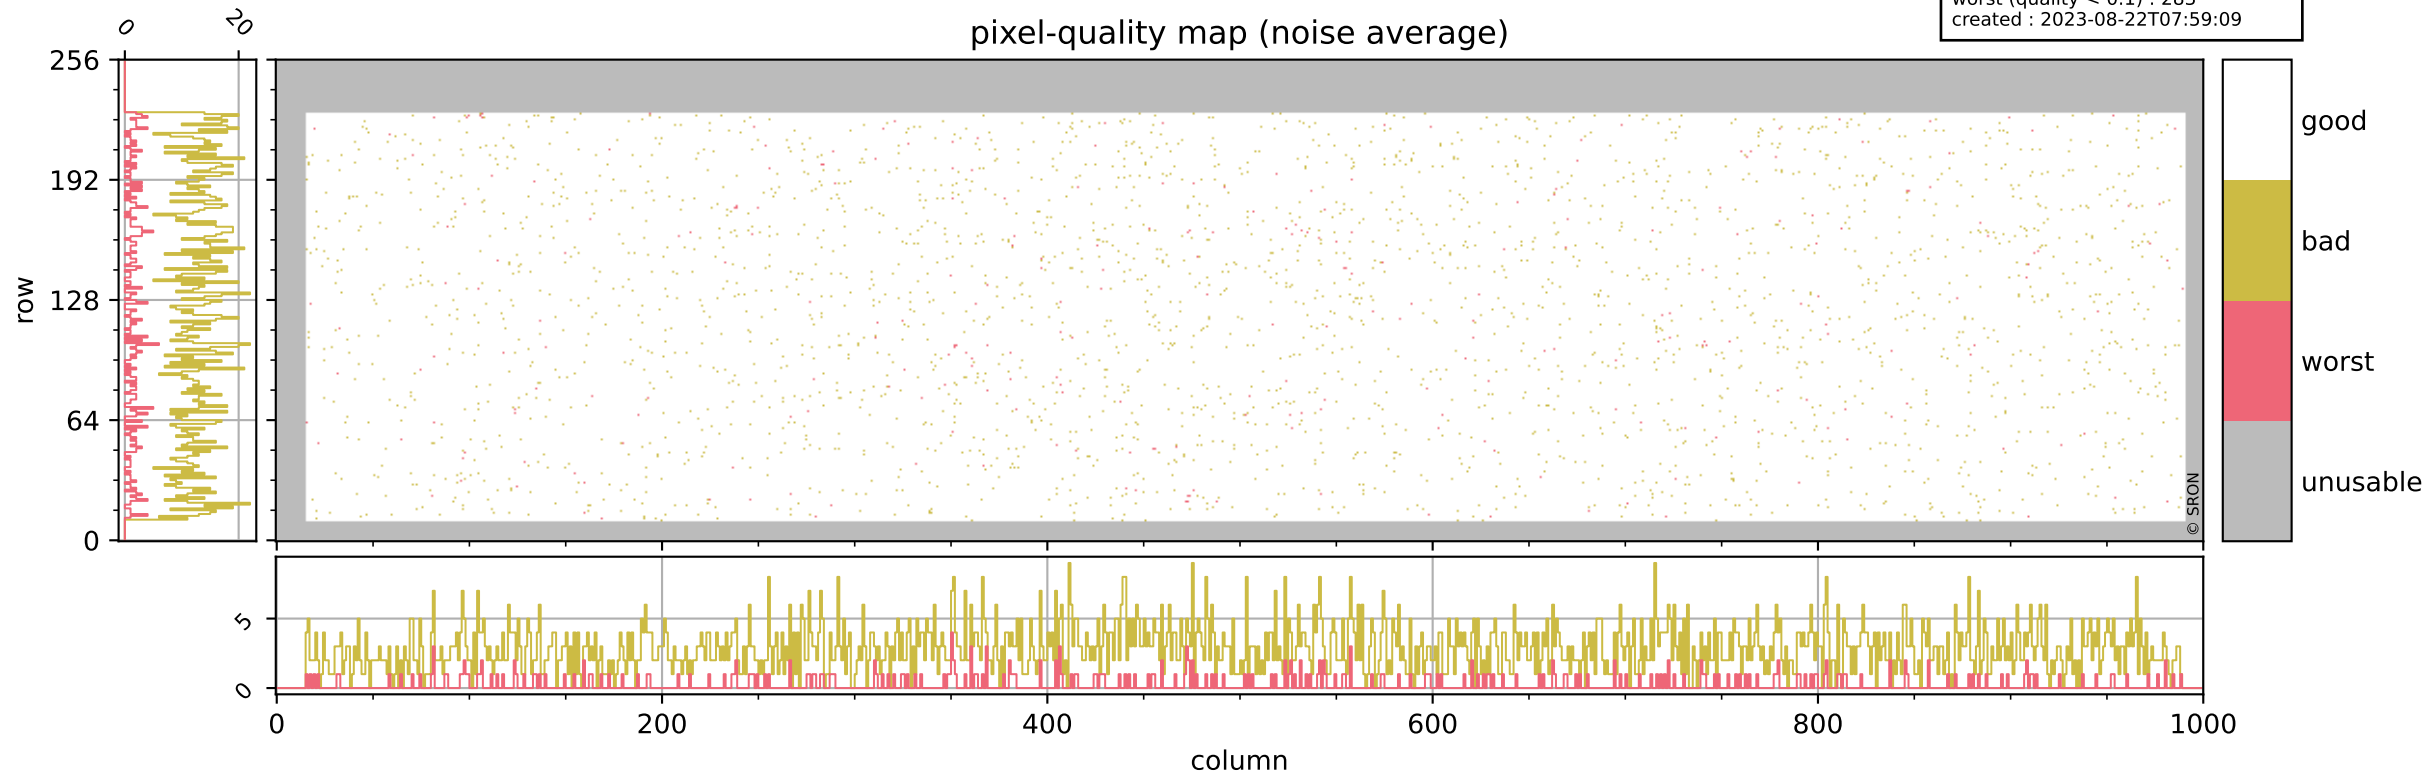

Tropomi SWIR pixel quality (official)

orbits : 19 in [9607, 9652]
coverage : 2019-08-21 / 2019-08-24
bad (quality < 0.8) : 294
worst (quality < 0.1) : 115
created : 2023-08-22T07:59:09

pixel-quality map (dark)

Tropomi SWIR pixel quality (official)

orbits : 19 in [9607, 9652]
coverage : 2019-08-21 / 2019-08-24
bad (quality < 0.8) : 2819
worst (quality < 0.1) : 283
created : 2023-08-22T07:59:09

pixel-quality map (noise average)

Tropomi SWIR pixel quality (official)

orbits : 19 in [9607, 9652]
coverage : 2019-08-21 / 2019-08-24
to good : 354
good to bad : 1039
to worst : 148
created : 2023-08-22T07:59:10

total quality compared with SWIR pixel-quality CKD

Tropomi SWIR pixel quality (official)

orbits : 19 in [9607, 9652]
coverage : 2019-08-21 / 2019-08-24
created : 2023-08-22T07:59:10

Histograms of pixel-quality

Tropomi SWIR pixel quality (official) ground-tracks of Sentinel-5P