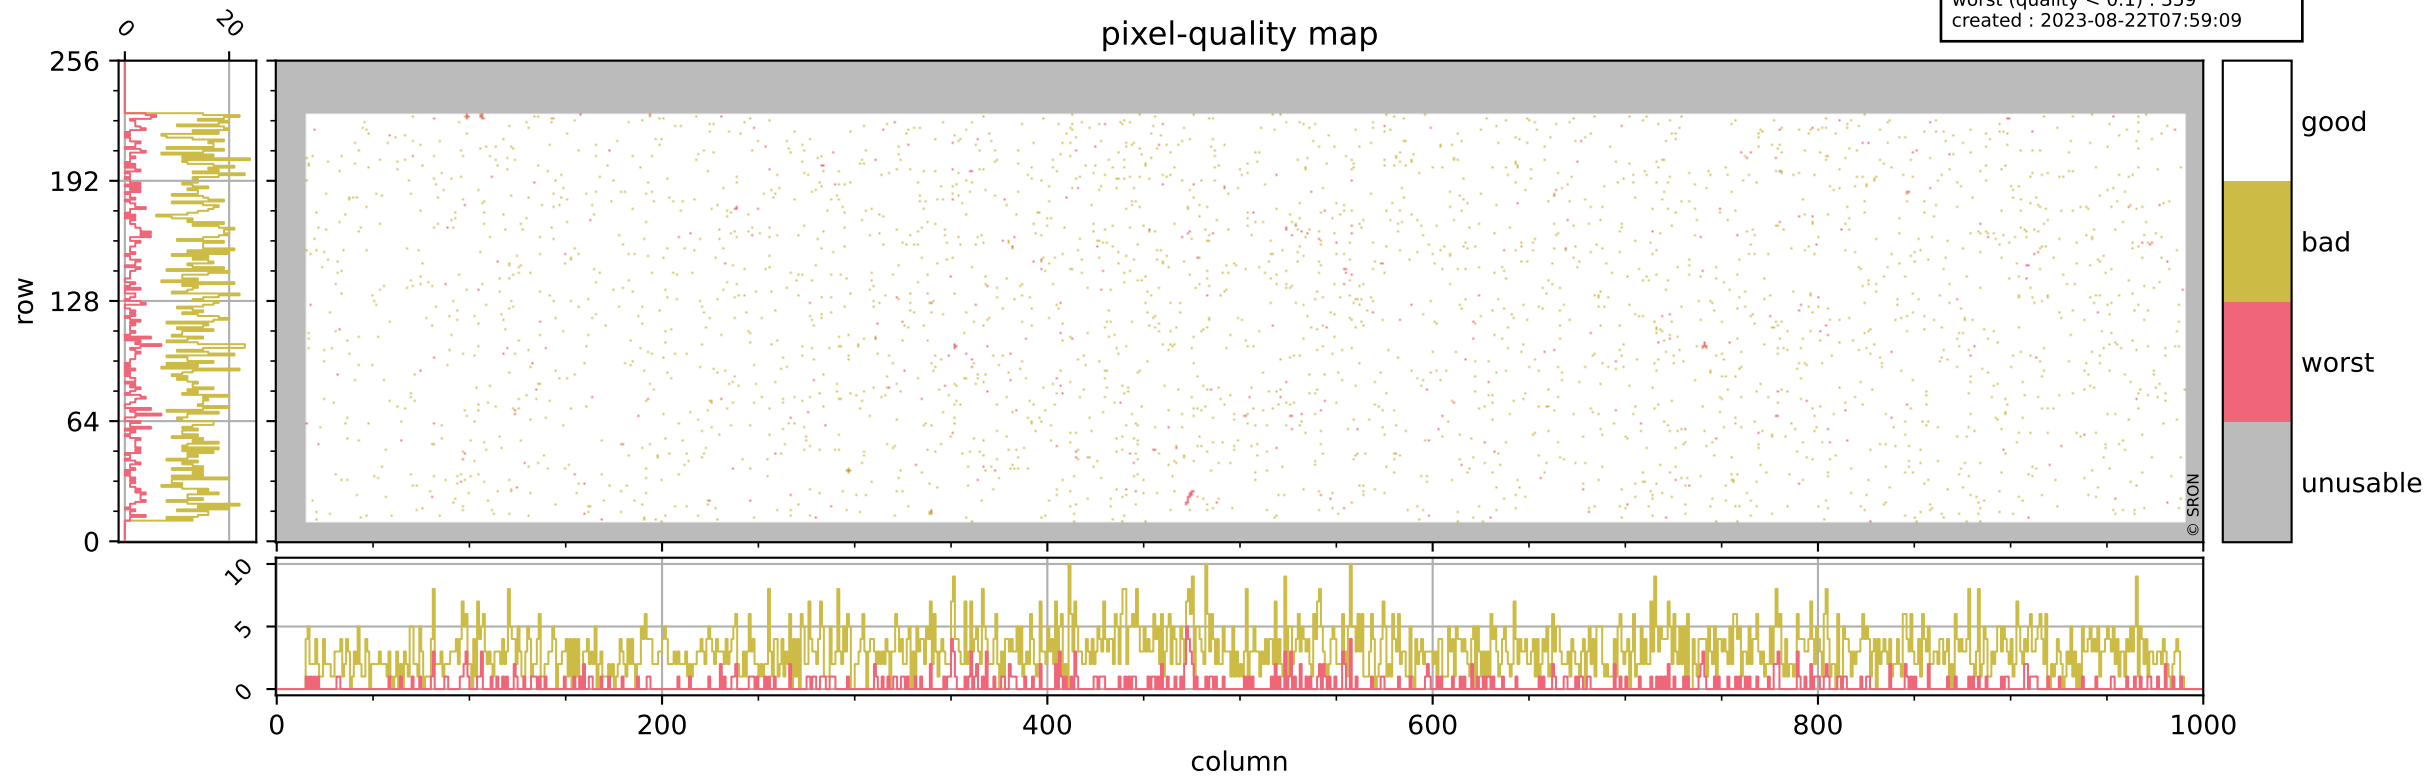

Tropomi SWIR pixel quality (official)

orbits : 19 in [9607, 9652]
coverage : 2019-08-21 / 2019-08-24
bad (quality < 0.8) : 3078
worst (quality < 0.1) : 359
created : 2023-08-22T07:59:09

pixel-quality map

Tropomi SWIR pixel quality (official)

orbits : 19 in [9607, 9652]
coverage : 2019-08-21 / 2019-08-24
bad (quality < 0.8) : 294
worst (quality < 0.1) : 115
created : 2023-08-22T07:59:09

pixel-quality map (dark)

Tropomi SWIR pixel quality (official)

orbits : 19 in [9607, 9652]
coverage : 2019-08-21 / 2019-08-24
bad (quality < 0.8) : 2819
worst (quality < 0.1) : 283
created : 2023-08-22T07:59:09

pixel-quality map (noise average)

Tropomi SWIR pixel quality (official)

orbits : 19 in [9607, 9652]
coverage : 2019-08-21 / 2019-08-24
created : 2023-08-22T07:59:10

Histograms of pixel-quality

Tropomi SWIR pixel quality (official) ground-tracks of Sentinel-5P