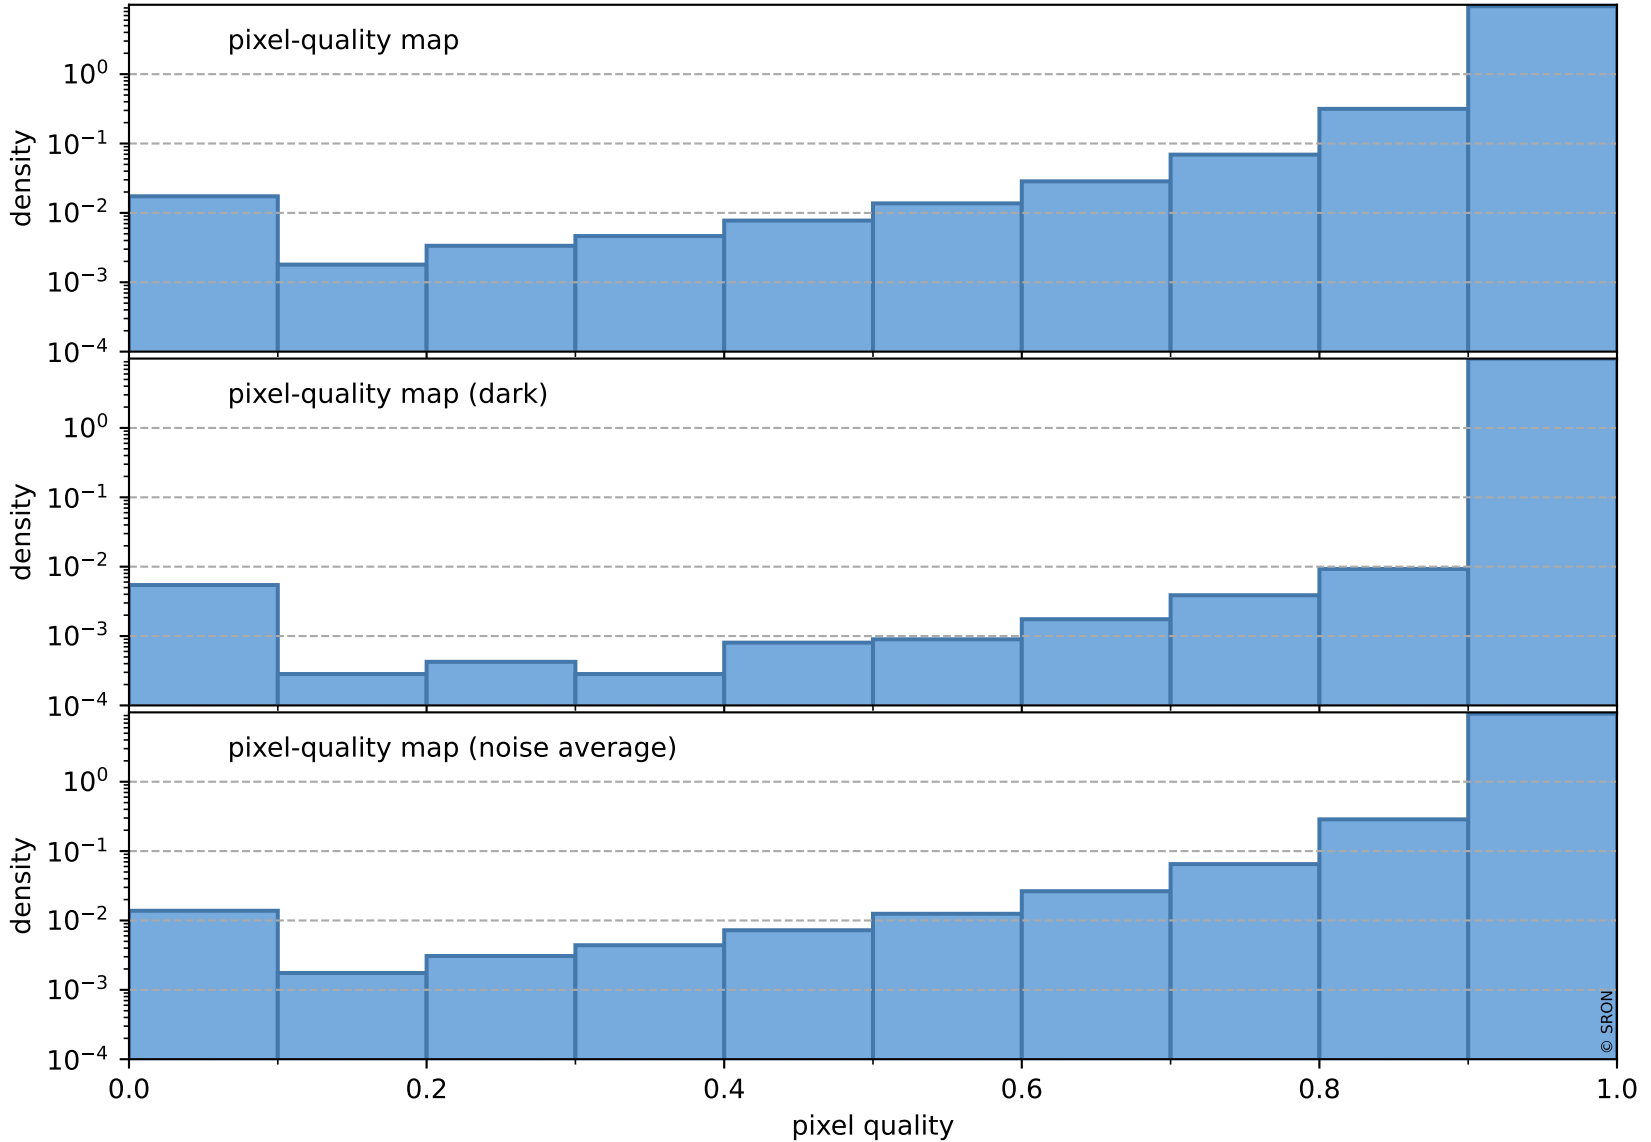

orbits : 19 in [9637, 9682]
coverage : 2019-08-23 / 2019-08-26
to good : 364
good to bad : 1056
to worst : 154
created : 2023-08-22T07:59:14

total quality compared with SWIR pixel-quality CKD

Tropomi SWIR pixel quality (official)

orbits : 19 in [9637, 9682]
coverage : 2019-08-23 / 2019-08-26
created : 2023-08-22T07:59:14

Histograms of pixel-quality

Tropomi SWIR pixel quality (official) ground-tracks of Sentinel-5P

orbits : 19 in [9637, 9682]
coverage : 2019-08-23 / 2019-08-26
created : 2023-08-22T07:59:15

Tropomi SWIR pixel quality (official)

orbits : [2827, 9682]
coverage : 2018-04-30 / 2019-08-26
created : 2023-08-22T07:59:15

trend of pixel quality & temperatures