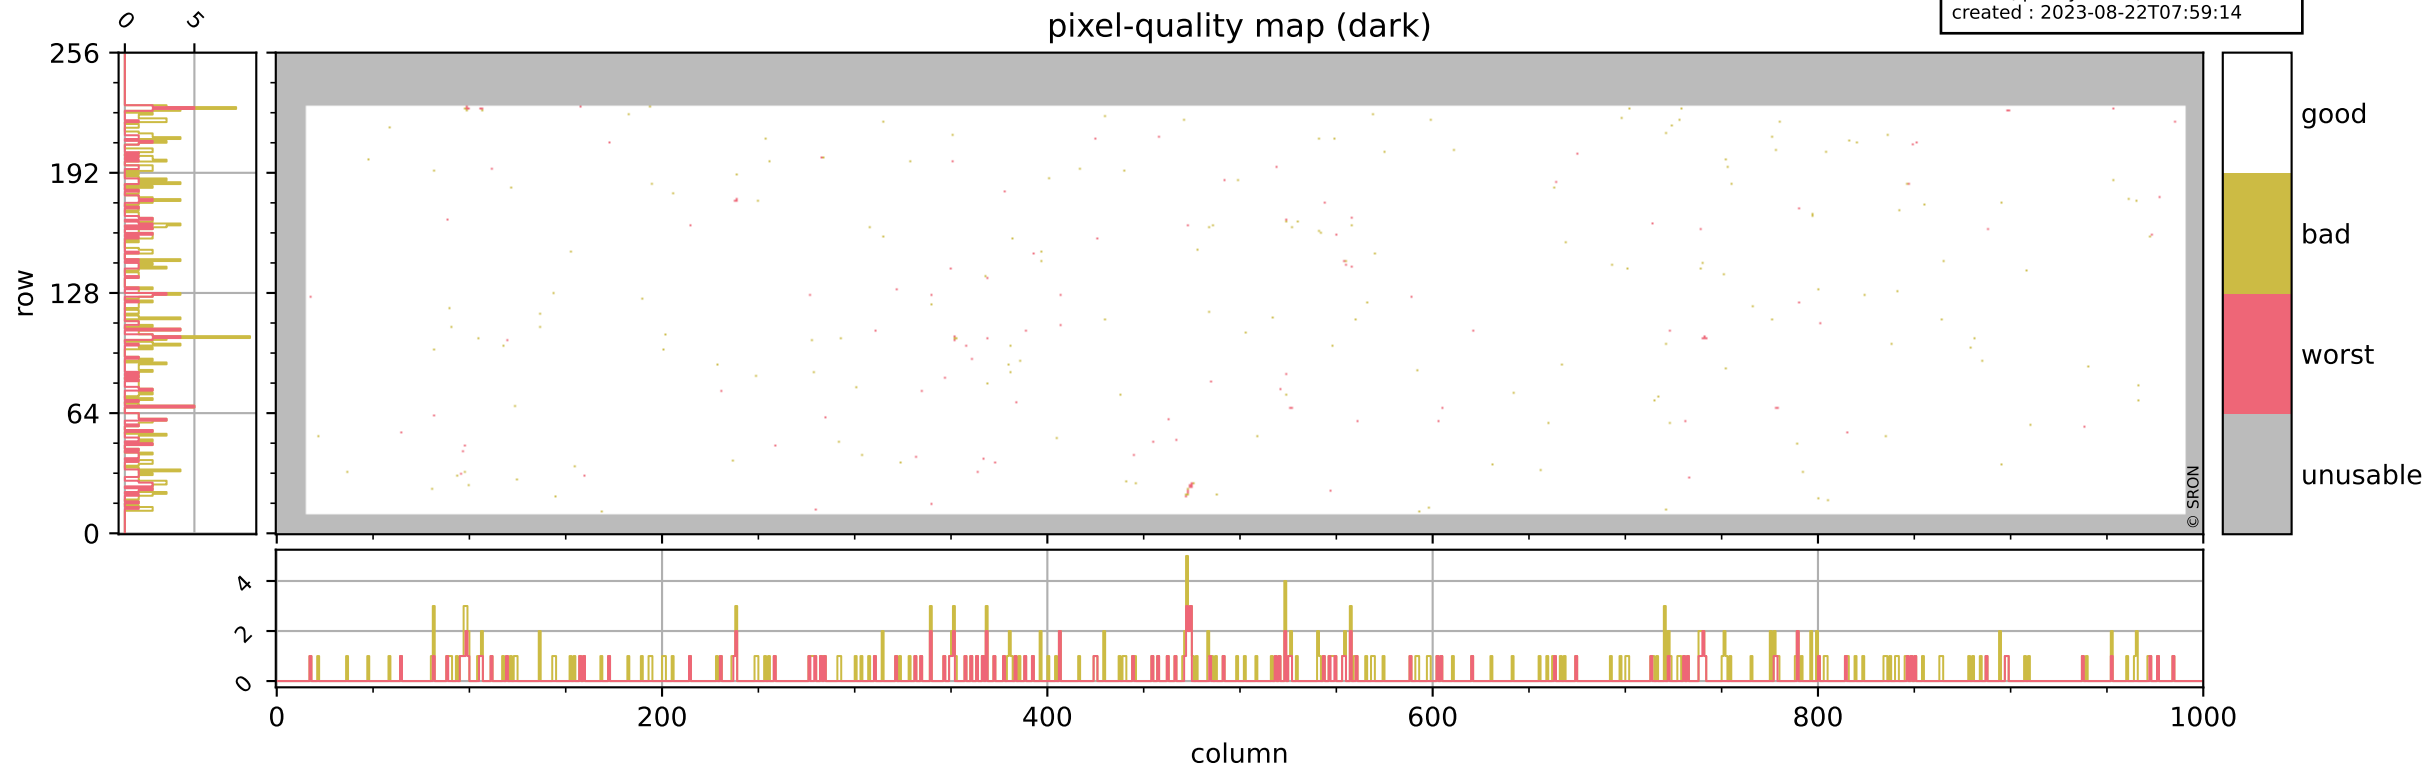

Tropomi SWIR pixel quality (official)

orbits : 19 in [9637, 9682]
coverage : 2019-08-23 / 2019-08-26
bad (quality < 0.8) : 3094
worst (quality < 0.1) : 367
created : 2023-08-22T07:59:13

pixel-quality map

Tropomi SWIR pixel quality (official)

orbits : 19 in [9637, 9682]
coverage : 2019-08-23 / 2019-08-26
bad (quality < 0.8) : 291
worst (quality < 0.1) : 115
created : 2023-08-22T07:59:14

Tropomi SWIR pixel quality (official)

orbits : 19 in [9637, 9682]
coverage : 2019-08-23 / 2019-08-26
bad (quality < 0.8) : 2838
worst (quality < 0.1) : 292
created : 2023-08-22T07:59:14

pixel-quality map (noise average)

Tropomi SWIR pixel quality (official)

orbits : 19 in [9637, 9682]
coverage : 2019-08-23 / 2019-08-26
created : 2023-08-22T07:59:14

Histograms of pixel-quality

Tropomi SWIR pixel quality (official) ground-tracks of Sentinel-5P

orbits : 19 in [9637, 9682]
coverage : 2019-08-23 / 2019-08-26
created : 2023-08-22T07:59:15