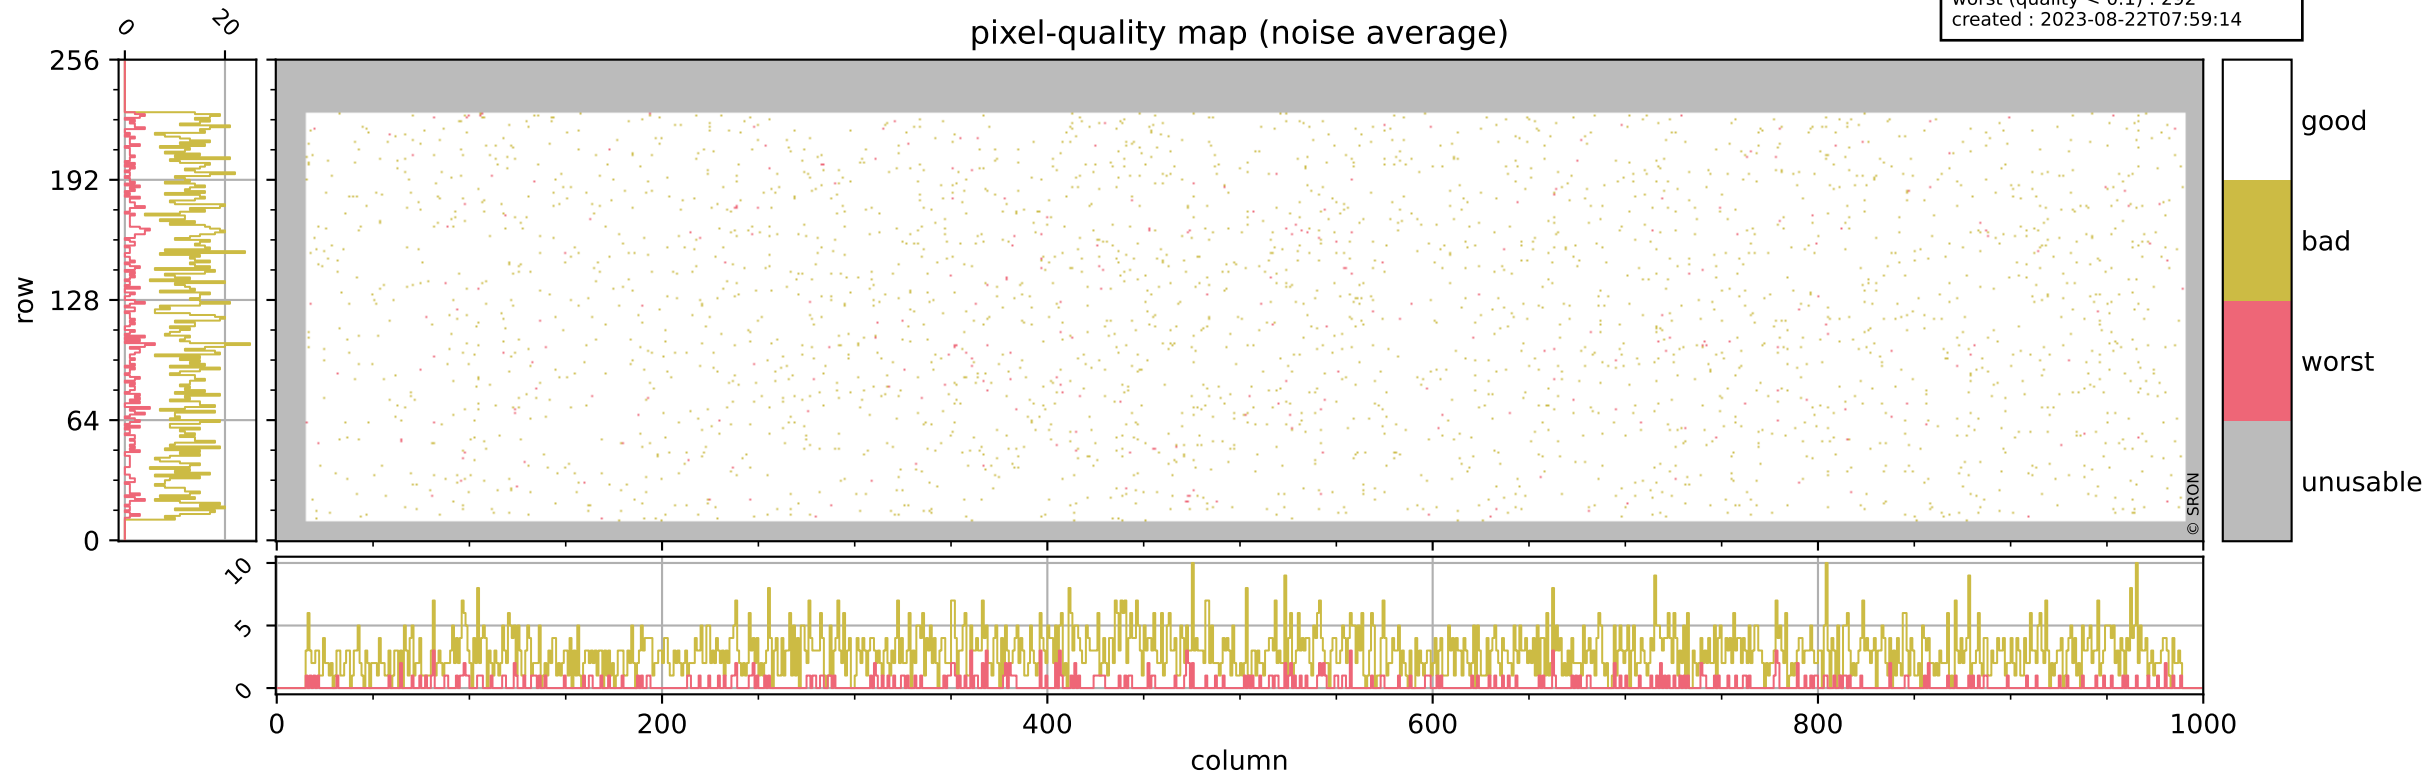

Tropomi SWIR pixel quality (official)

orbits : 19 in [9637, 9682]
coverage : 2019-08-23 / 2019-08-26
bad (quality < 0.8) : 291
worst (quality < 0.1) : 115
created : 2023-08-22T07:59:14

Tropomi SWIR pixel quality (official)

orbits : 19 in [9637, 9682]
coverage : 2019-08-23 / 2019-08-26
bad (quality < 0.8) : 2838
worst (quality < 0.1) : 292
created : 2023-08-22T07:59:14

pixel-quality map (noise average)

Tropomi SWIR pixel quality (official)

orbits : 19 in [9637, 9682]
coverage : 2019-08-23 / 2019-08-26
to good : 364
good to bad : 1056
to worst : 154
created : 2023-08-22T07:59:14

total quality compared with SWIR pixel-quality CKD

Tropomi SWIR pixel quality (official)

orbits : 19 in [9637, 9682]
coverage : 2019-08-23 / 2019-08-26
created : 2023-08-22T07:59:14

Histograms of pixel-quality

Tropomi SWIR pixel quality (official) ground-tracks of Sentinel-5P

orbits : 19 in [9637, 9682]
coverage : 2019-08-23 / 2019-08-26
created : 2023-08-22T07:59:15