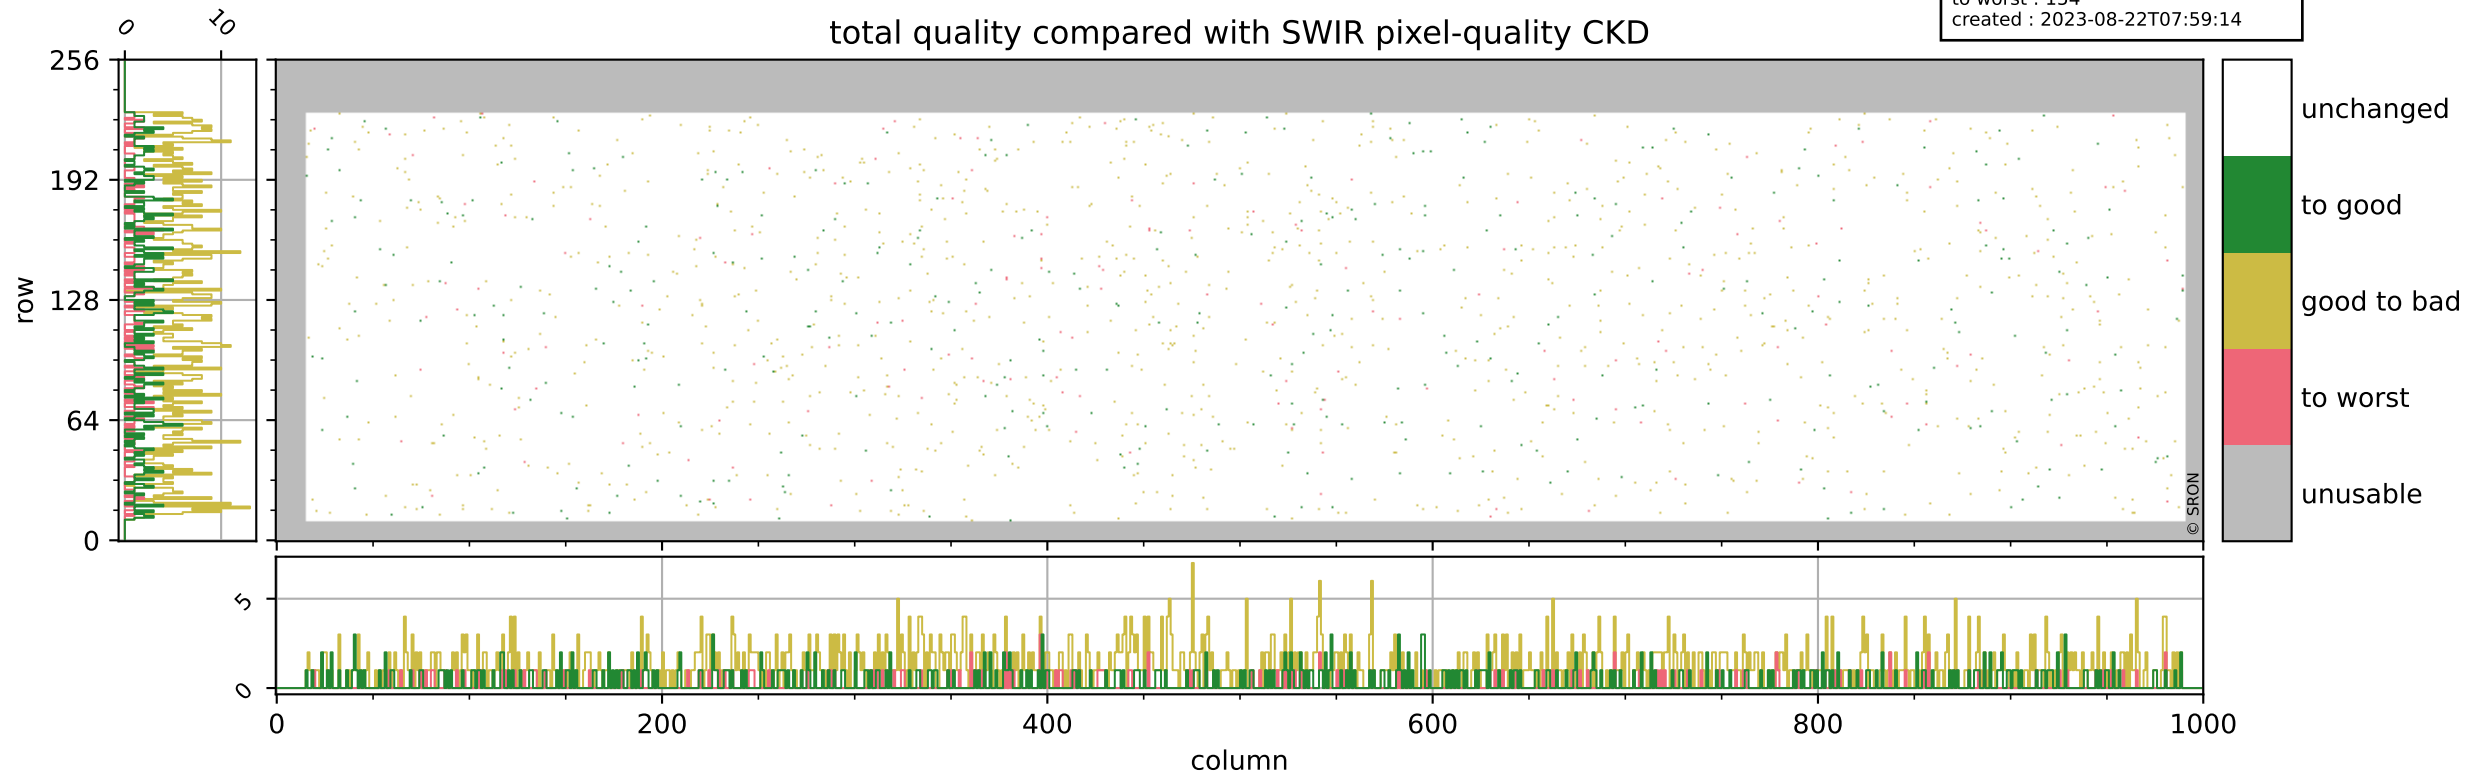

Tropomi SWIR pixel quality (official)

orbits : 19 in [9637, 9682]
coverage : 2019-08-23 / 2019-08-26
bad (quality < 0.8) : 291
worst (quality < 0.1) : 115
created : 2023-08-22T07:59:14

Tropomi SWIR pixel quality (official)

orbits : 19 in [9637, 9682]
coverage : 2019-08-23 / 2019-08-26
bad (quality < 0.8) : 2838
worst (quality < 0.1) : 292
created : 2023-08-22T07:59:14

pixel-quality map (noise average)

Tropomi SWIR pixel quality (official)

orbits : 19 in [9637, 9682]
coverage : 2019-08-23 / 2019-08-26
to good : 364
good to bad : 1056
to worst : 154
created : 2023-08-22T07:59:14

total quality compared with SWIR pixel-quality CKD

Tropomi SWIR pixel quality (official)

orbits : 19 in [9637, 9682]
coverage : 2019-08-23 / 2019-08-26
created : 2023-08-22T07:59:14

Histograms of pixel-quality

Tropomi SWIR pixel quality (official) ground-tracks of Sentinel-5P

orbits : 19 in [9637, 9682]
coverage : 2019-08-23 / 2019-08-26
created : 2023-08-22T07:59:15