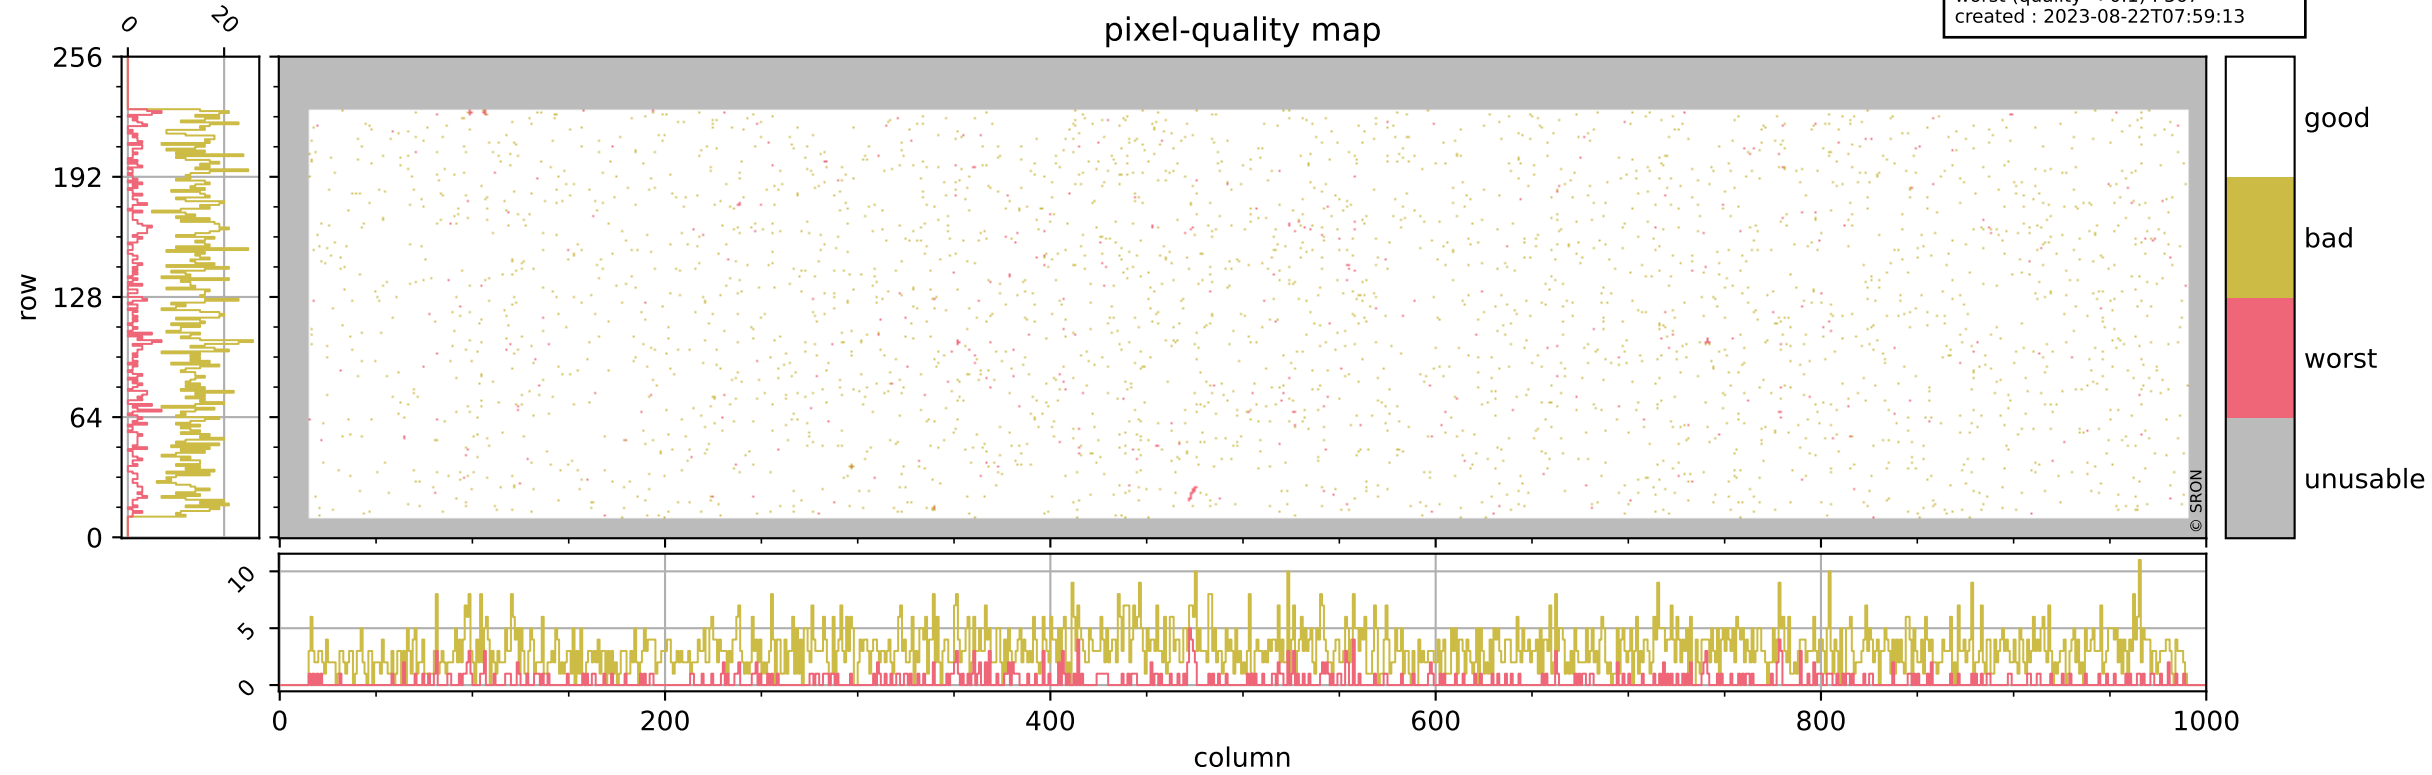

Tropomi SWIR pixel quality (official)

orbits : 19 in [9637, 9682]
coverage : 2019-08-23 / 2019-08-26
bad (quality < 0.8) : 3094
worst (quality < 0.1) : 367
created : 2023-08-22T07:59:13

pixel-quality map

Tropomi SWIR pixel quality (official)

orbits : 19 in [9637, 9682]
coverage : 2019-08-23 / 2019-08-26
bad (quality < 0.8) : 291
worst (quality < 0.1) : 115
created : 2023-08-22T07:59:14

Tropomi SWIR pixel quality (official)

orbits : 19 in [9637, 9682]
coverage : 2019-08-23 / 2019-08-26
bad (quality < 0.8) : 2838
worst (quality < 0.1) : 292
created : 2023-08-22T07:59:14

pixel-quality map (noise average)

Tropomi SWIR pixel quality (official)

orbits : 19 in [9637, 9682]
coverage : 2019-08-23 / 2019-08-26
created : 2023-08-22T07:59:14

Histograms of pixel-quality

Tropomi SWIR pixel quality (official) ground-tracks of Sentinel-5P

orbits : 19 in [9637, 9682]
coverage : 2019-08-23 / 2019-08-26
created : 2023-08-22T07:59:15