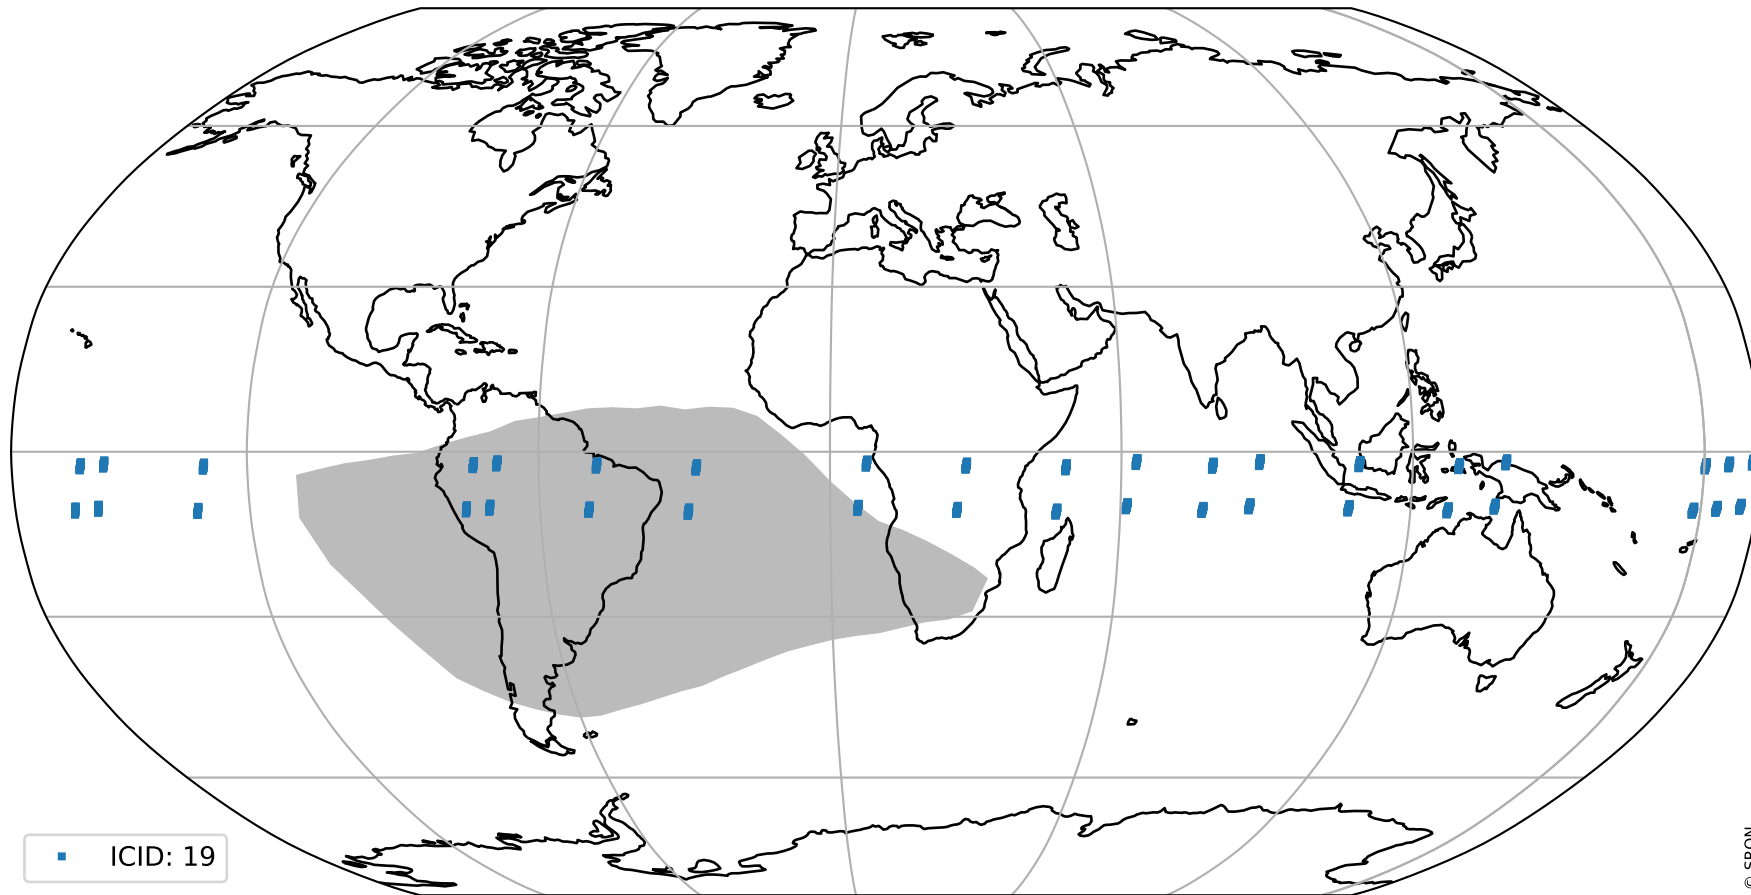

orbits : 19 in [9637, 9682]
coverage : 2019-08-23 / 2019-08-26
bad (quality < 0.8) : 2838
worst (quality < 0.1) : 292
created : 2023-08-22T07:59:14

pixel-quality map (noise average)

Tropomi SWIR pixel quality (official)

orbits : 19 in [9637, 9682]
coverage : 2019-08-23 / 2019-08-26
to good : 364
good to bad : 1056
to worst : 154
created : 2023-08-22T07:59:14

total quality compared with SWIR pixel-quality CKD

Tropomi SWIR pixel quality (official)

orbits : 19 in [9637, 9682]
coverage : 2019-08-23 / 2019-08-26
created : 2023-08-22T07:59:14

Histograms of pixel-quality

Tropomi SWIR pixel quality (official) ground-tracks of Sentinel-5P

orbits : 19 in [9637, 9682]
coverage : 2019-08-23 / 2019-08-26
created : 2023-08-22T07:59:15

Tropomi SWIR pixel quality (official)

orbits : [2827, 9682]
coverage : 2018-04-30 / 2019-08-26
created : 2023-08-22T07:59:15

trend of pixel quality & temperatures