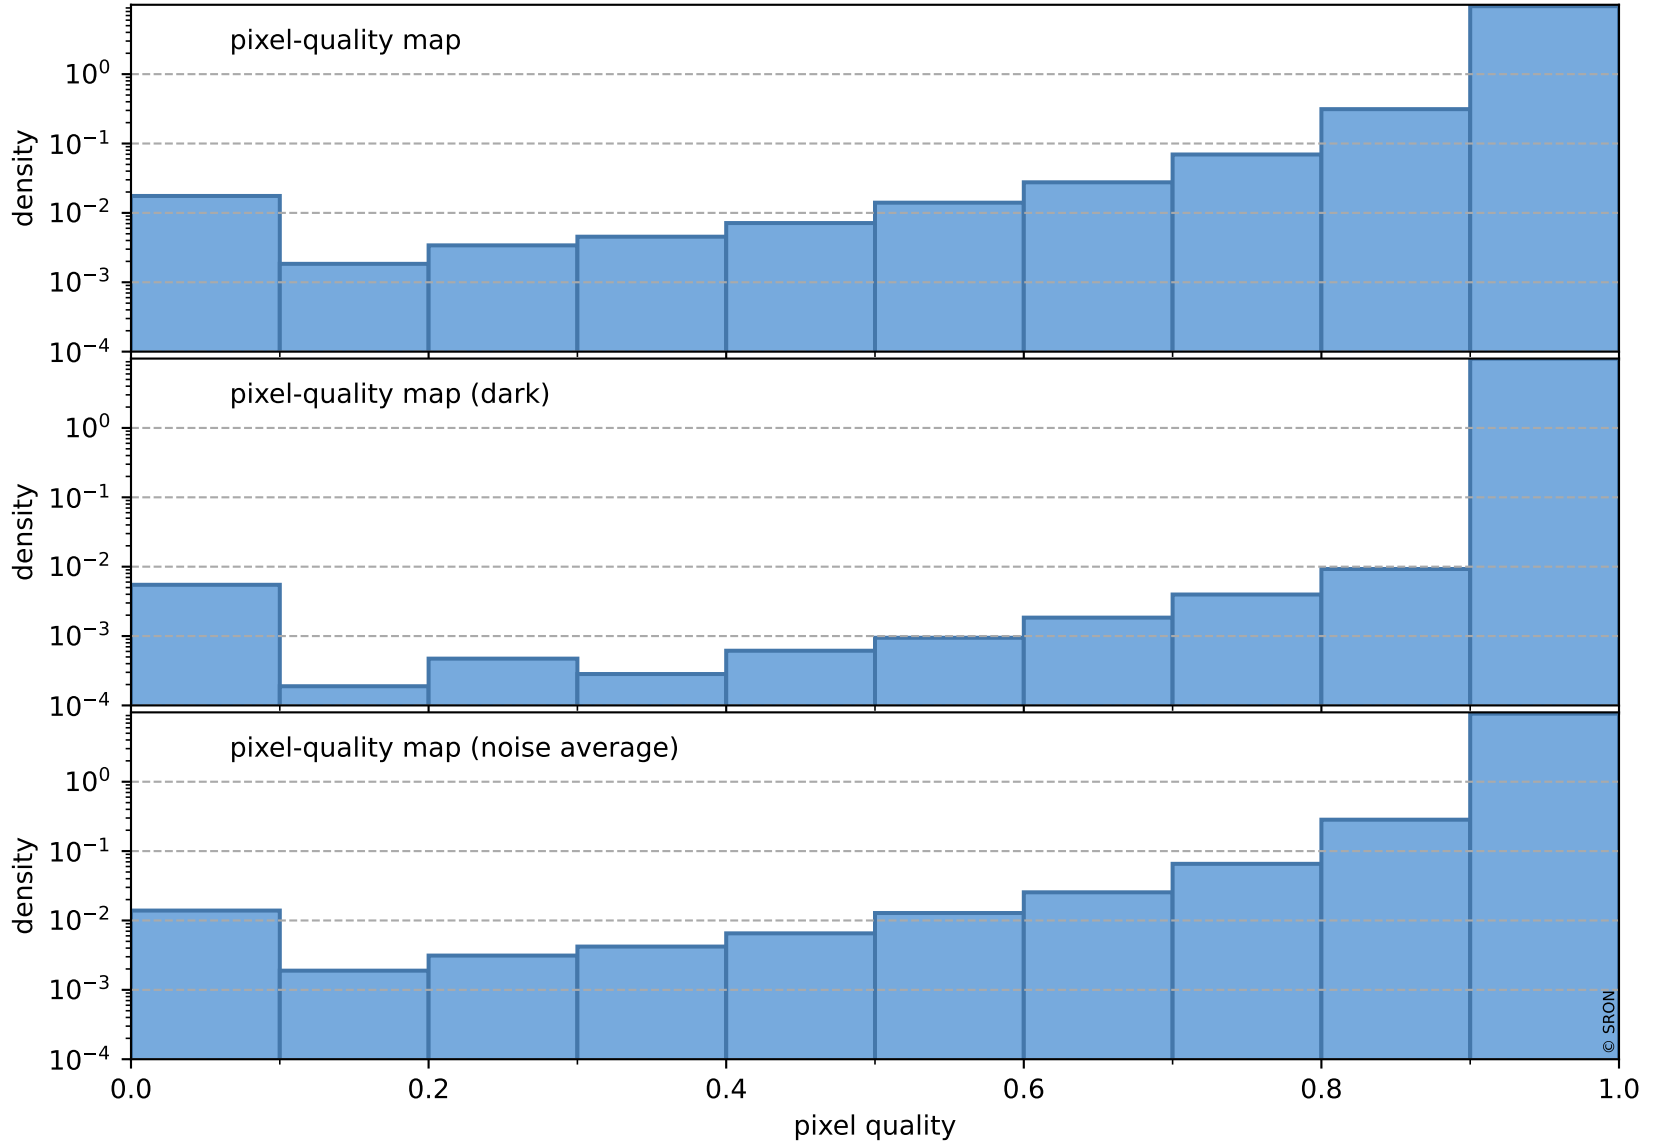

orbits : 19 in [9682, 9727]
coverage : 2019-08-27 / 2019-08-29
to good : 356
good to bad : 1024
to worst : 159
created : 2023-08-22T07:59:21

total quality compared with SWIR pixel-quality CKD

Tropomi SWIR pixel quality (official)

orbits : 19 in [9682, 9727]
coverage : 2019-08-27 / 2019-08-29
created : 2023-08-22T07:59:21

Histograms of pixel-quality

Tropomi SWIR pixel quality (official) ground-tracks of Sentinel-5P

orbits : 19 in [9682, 9727]
coverage : 2019-08-27 / 2019-08-29
created : 2023-08-22T07:59:22

Tropomi SWIR pixel quality (official)

orbits : [2827, 9727]
coverage : 2018-04-30 / 2019-08-29
created : 2023-08-22T07:59:22

trend of pixel quality & temperatures