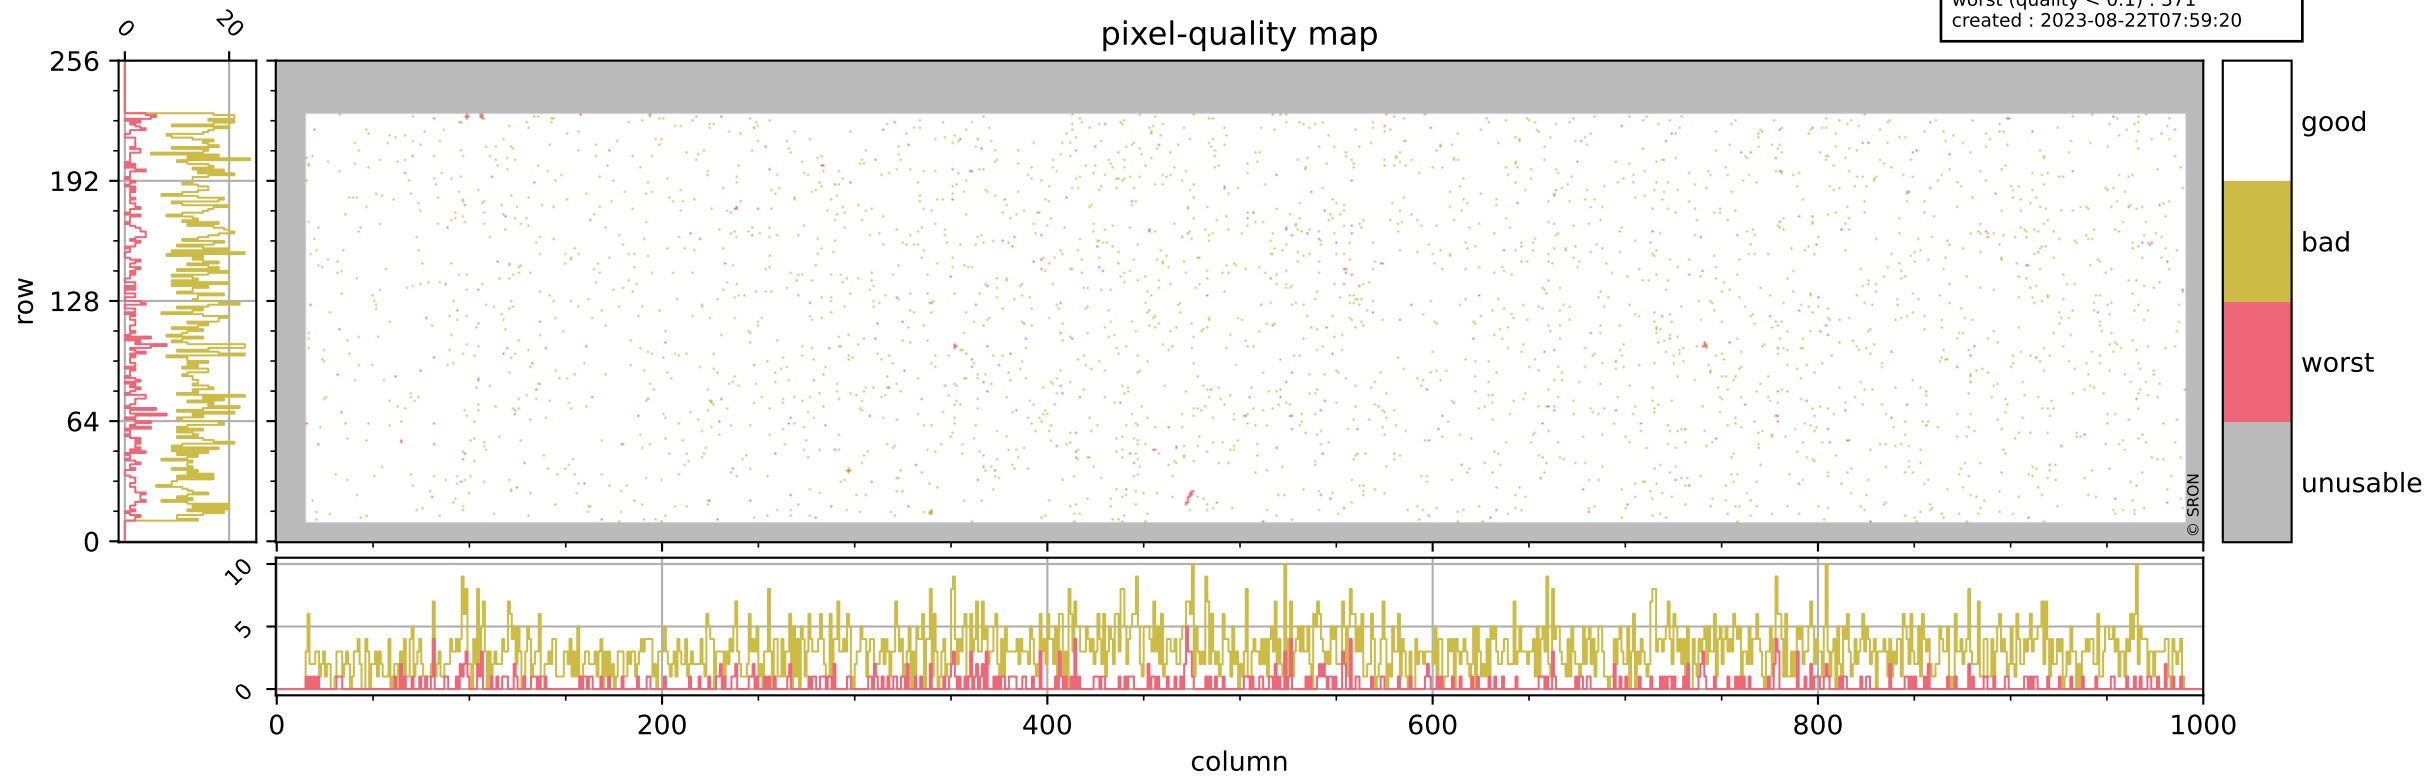

Tropomi SWIR pixel quality (official)

orbits : 19 in [9682, 9727]
coverage : 2019-08-27 / 2019-08-29
bad (quality < 0.8) : 3080
worst (quality < 0.1) : 371
created : 2023-08-22T07:59:20

pixel-quality map

Tropomi SWIR pixel quality (official)

orbits : 19 in [9682, 9727]
coverage : 2019-08-27 / 2019-08-29
bad (quality < 0.8) : 292
worst (quality < 0.1) : 116
created : 2023-08-22T07:59:20

Tropomi SWIR pixel quality (official)

orbits : 19 in [9682, 9727]
coverage : 2019-08-27 / 2019-08-29
bad (quality < 0.8) : 2824
worst (quality < 0.1) : 294
created : 2023-08-22T07:59:21

pixel-quality map (noise average)

Tropomi SWIR pixel quality (official)

orbits : 19 in [9682, 9727]
coverage : 2019-08-27 / 2019-08-29
created : 2023-08-22T07:59:21

Histograms of pixel-quality

Tropomi SWIR pixel quality (official) ground-tracks of Sentinel-5P

orbits : 19 in [9682, 9727]
coverage : 2019-08-27 / 2019-08-29
created : 2023-08-22T07:59:22