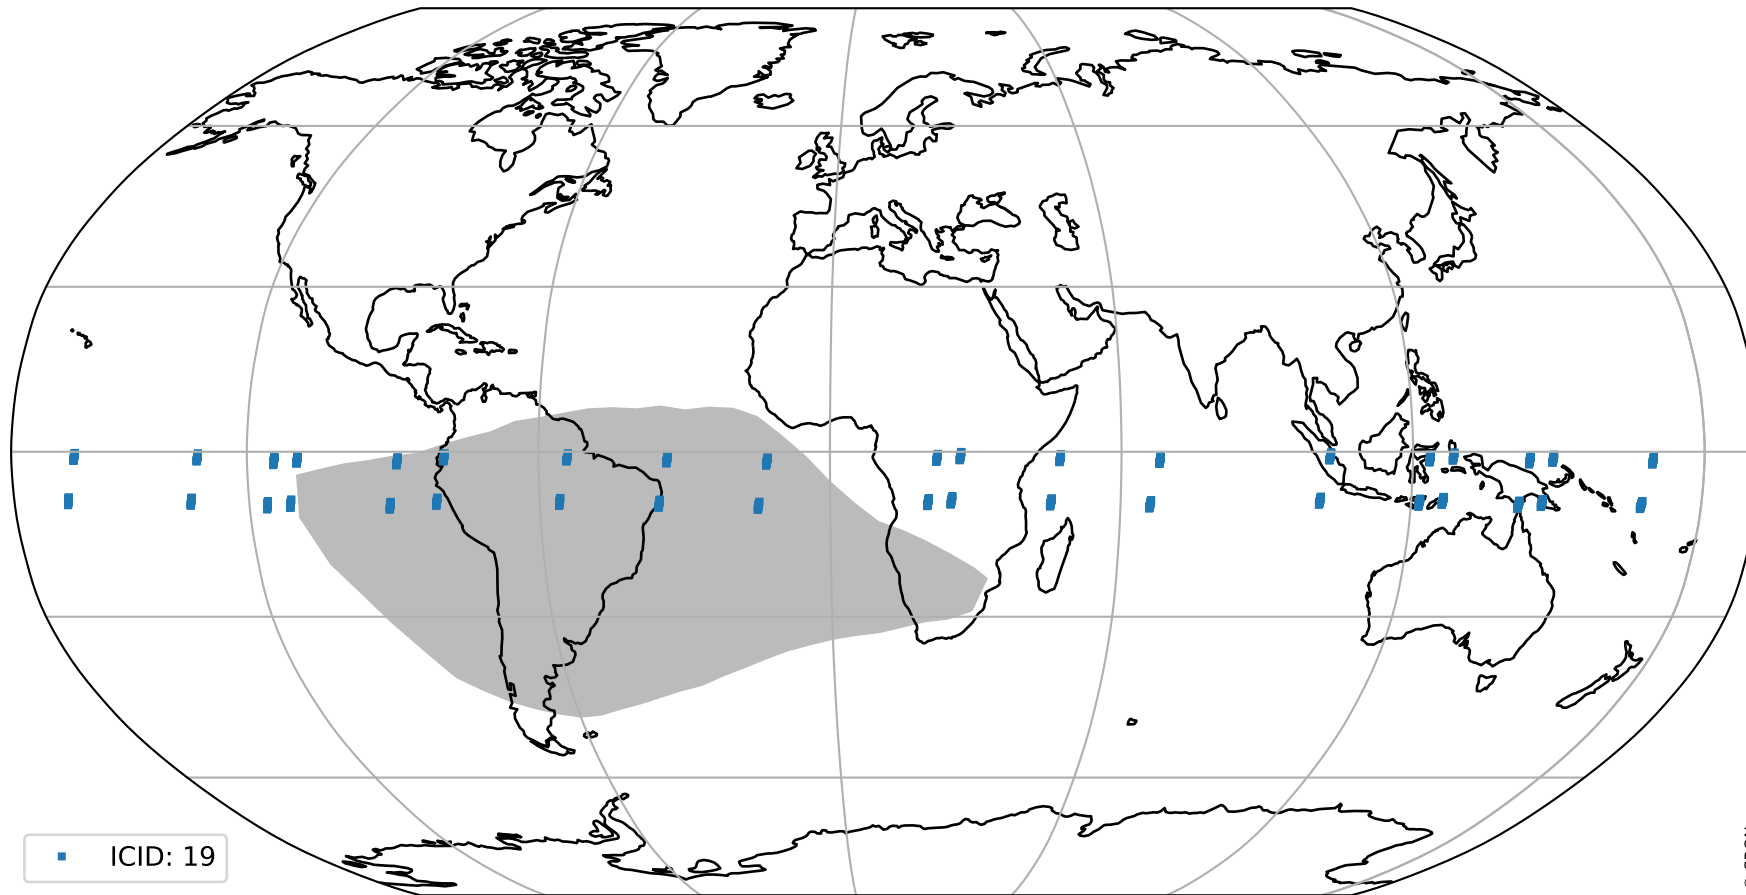

orbits : 19 in [9682, 9727]
coverage : 2019-08-27 / 2019-08-29
bad (quality < 0.8) : 2824
worst (quality < 0.1) : 294
created : 2023-08-22T07:59:21

pixel-quality map (noise average)

Tropomi SWIR pixel quality (official)

orbits : 19 in [9682, 9727]
coverage : 2019-08-27 / 2019-08-29
to good : 356
good to bad : 1024
to worst : 159
created : 2023-08-22T07:59:21

total quality compared with SWIR pixel-quality CKD

Tropomi SWIR pixel quality (official)

orbits : 19 in [9682, 9727]
coverage : 2019-08-27 / 2019-08-29
created : 2023-08-22T07:59:21

Histograms of pixel-quality

Tropomi SWIR pixel quality (official) ground-tracks of Sentinel-5P

orbits : 19 in [9682, 9727]
coverage : 2019-08-27 / 2019-08-29
created : 2023-08-22T07:59:22

Tropomi SWIR pixel quality (official)

orbits : [2827, 9727]
coverage : 2018-04-30 / 2019-08-29
created : 2023-08-22T07:59:22

trend of pixel quality & temperatures