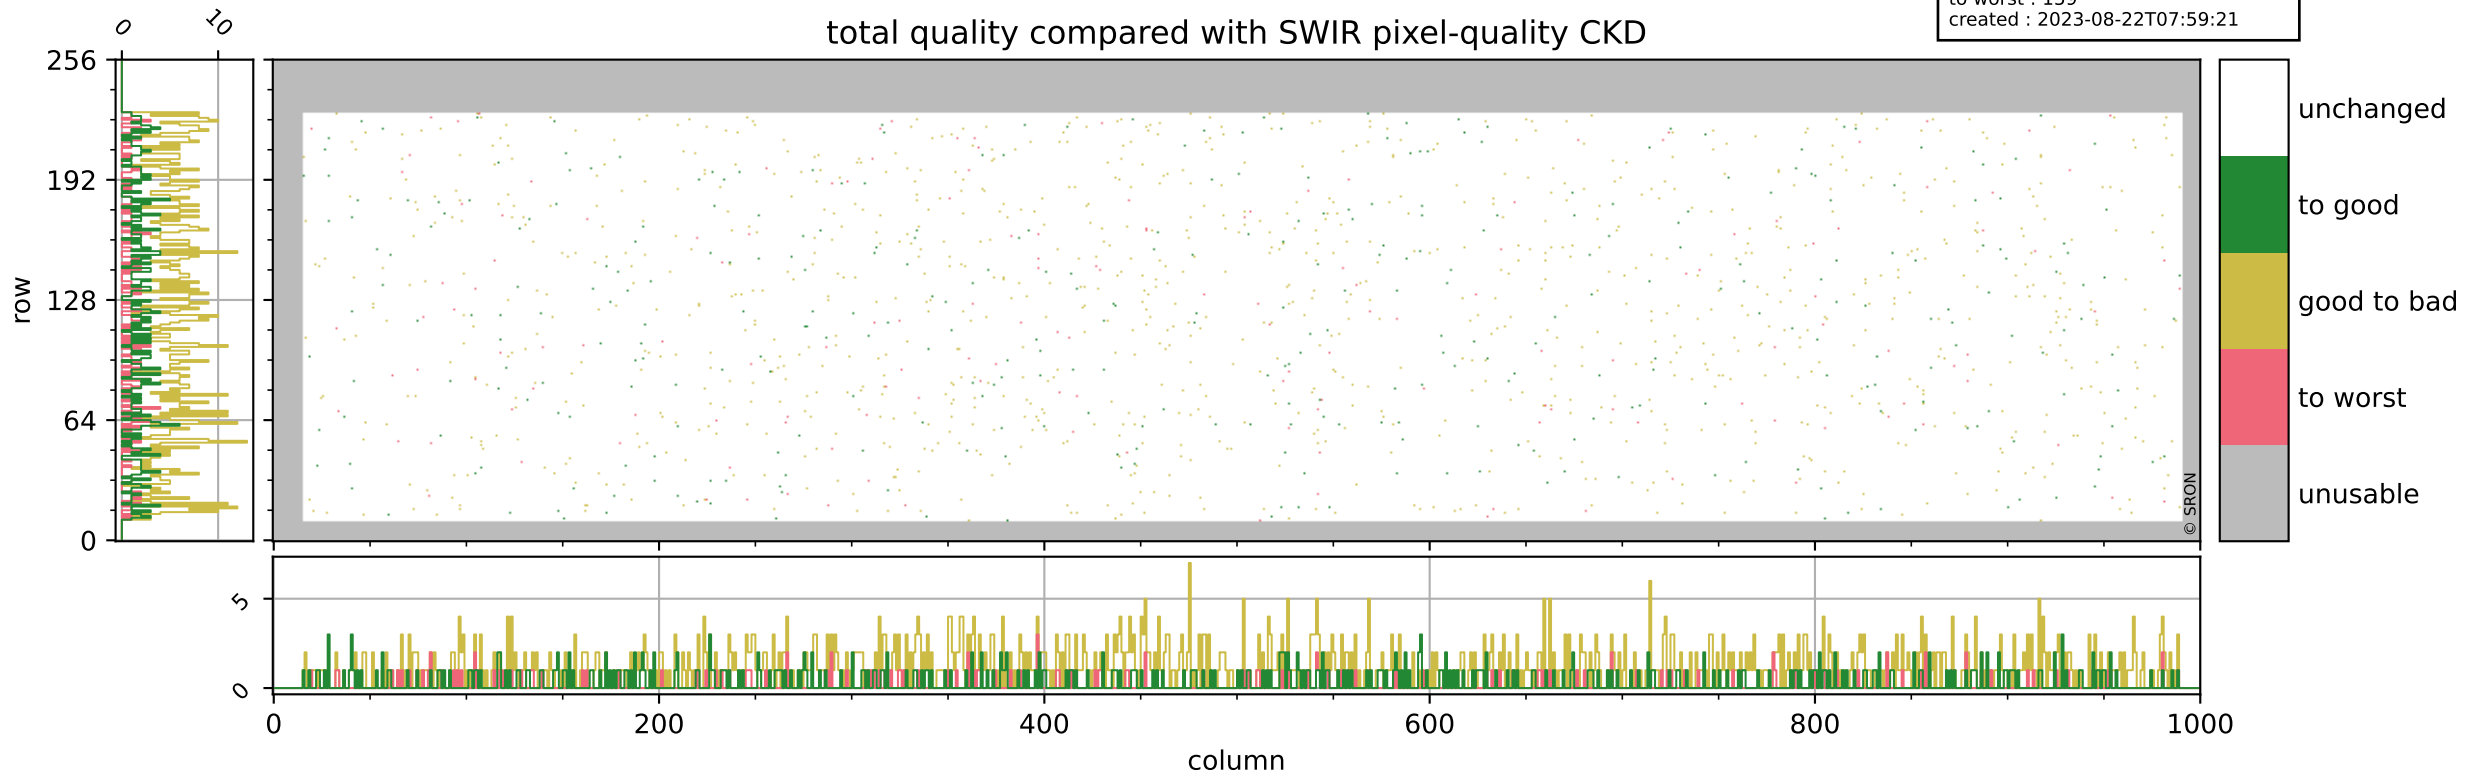

Tropomi SWIR pixel quality (official)

orbits : 19 in [9682, 9727]
coverage : 2019-08-27 / 2019-08-29
bad (quality < 0.8) : 292
worst (quality < 0.1) : 116
created : 2023-08-22T07:59:20

Tropomi SWIR pixel quality (official)

orbits : 19 in [9682, 9727]
coverage : 2019-08-27 / 2019-08-29
bad (quality < 0.8) : 2824
worst (quality < 0.1) : 294
created : 2023-08-22T07:59:21

pixel-quality map (noise average)

Tropomi SWIR pixel quality (official)

orbits : 19 in [9682, 9727]
coverage : 2019-08-27 / 2019-08-29
to good : 356
good to bad : 1024
to worst : 159
created : 2023-08-22T07:59:21

total quality compared with SWIR pixel-quality CKD

Tropomi SWIR pixel quality (official)

orbits : 19 in [9682, 9727]
coverage : 2019-08-27 / 2019-08-29
created : 2023-08-22T07:59:21

Histograms of pixel-quality

Tropomi SWIR pixel quality (official) ground-tracks of Sentinel-5P

orbits : 19 in [9682, 9727]
coverage : 2019-08-27 / 2019-08-29
created : 2023-08-22T07:59:22