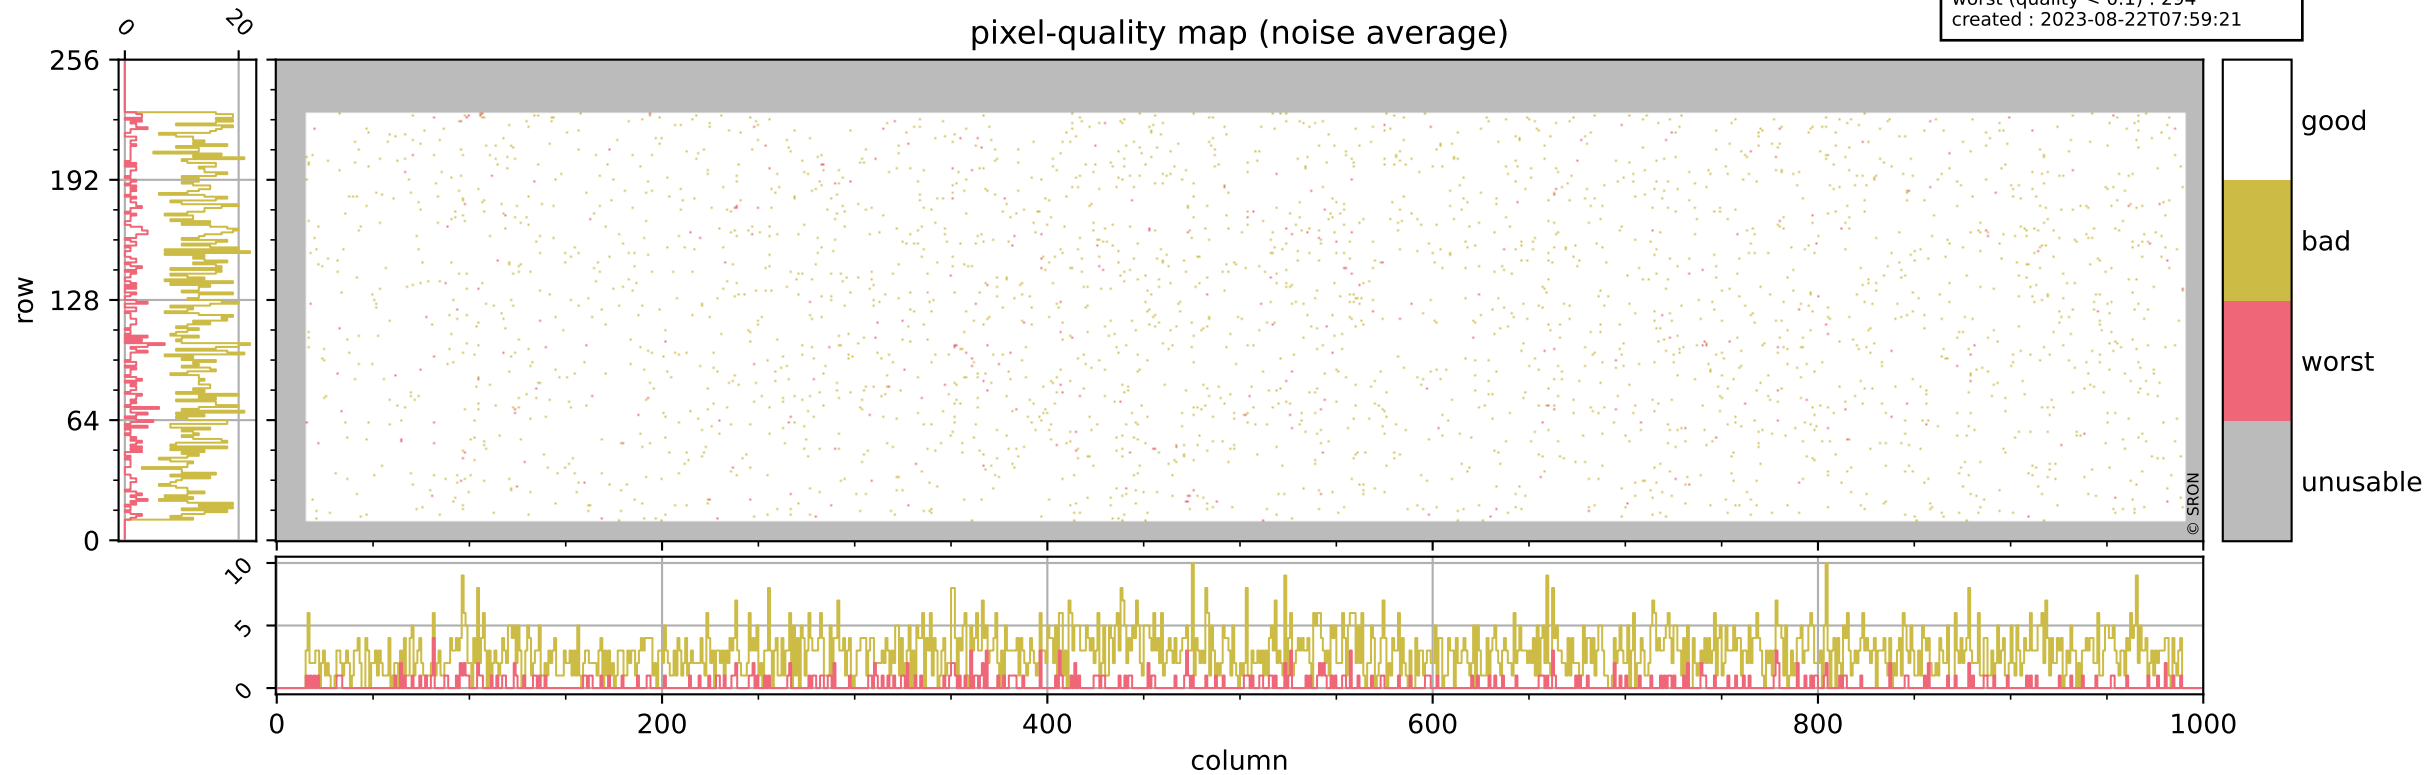

Tropomi SWIR pixel quality (official)

orbits : 19 in [9682, 9727]
coverage : 2019-08-27 / 2019-08-29
bad (quality < 0.8) : 292
worst (quality < 0.1) : 116
created : 2023-08-22T07:59:20

Tropomi SWIR pixel quality (official)

orbits : 19 in [9682, 9727]
coverage : 2019-08-27 / 2019-08-29
bad (quality < 0.8) : 2824
worst (quality < 0.1) : 294
created : 2023-08-22T07:59:21

pixel-quality map (noise average)

Tropomi SWIR pixel quality (official)

orbits : 19 in [9682, 9727]
coverage : 2019-08-27 / 2019-08-29
to good : 356
good to bad : 1024
to worst : 159
created : 2023-08-22T07:59:21

total quality compared with SWIR pixel-quality CKD

Tropomi SWIR pixel quality (official)

orbits : 19 in [9682, 9727]
coverage : 2019-08-27 / 2019-08-29
created : 2023-08-22T07:59:21

Histograms of pixel-quality

Tropomi SWIR pixel quality (official) ground-tracks of Sentinel-5P

orbits : 19 in [9682, 9727]
coverage : 2019-08-27 / 2019-08-29
created : 2023-08-22T07:59:22