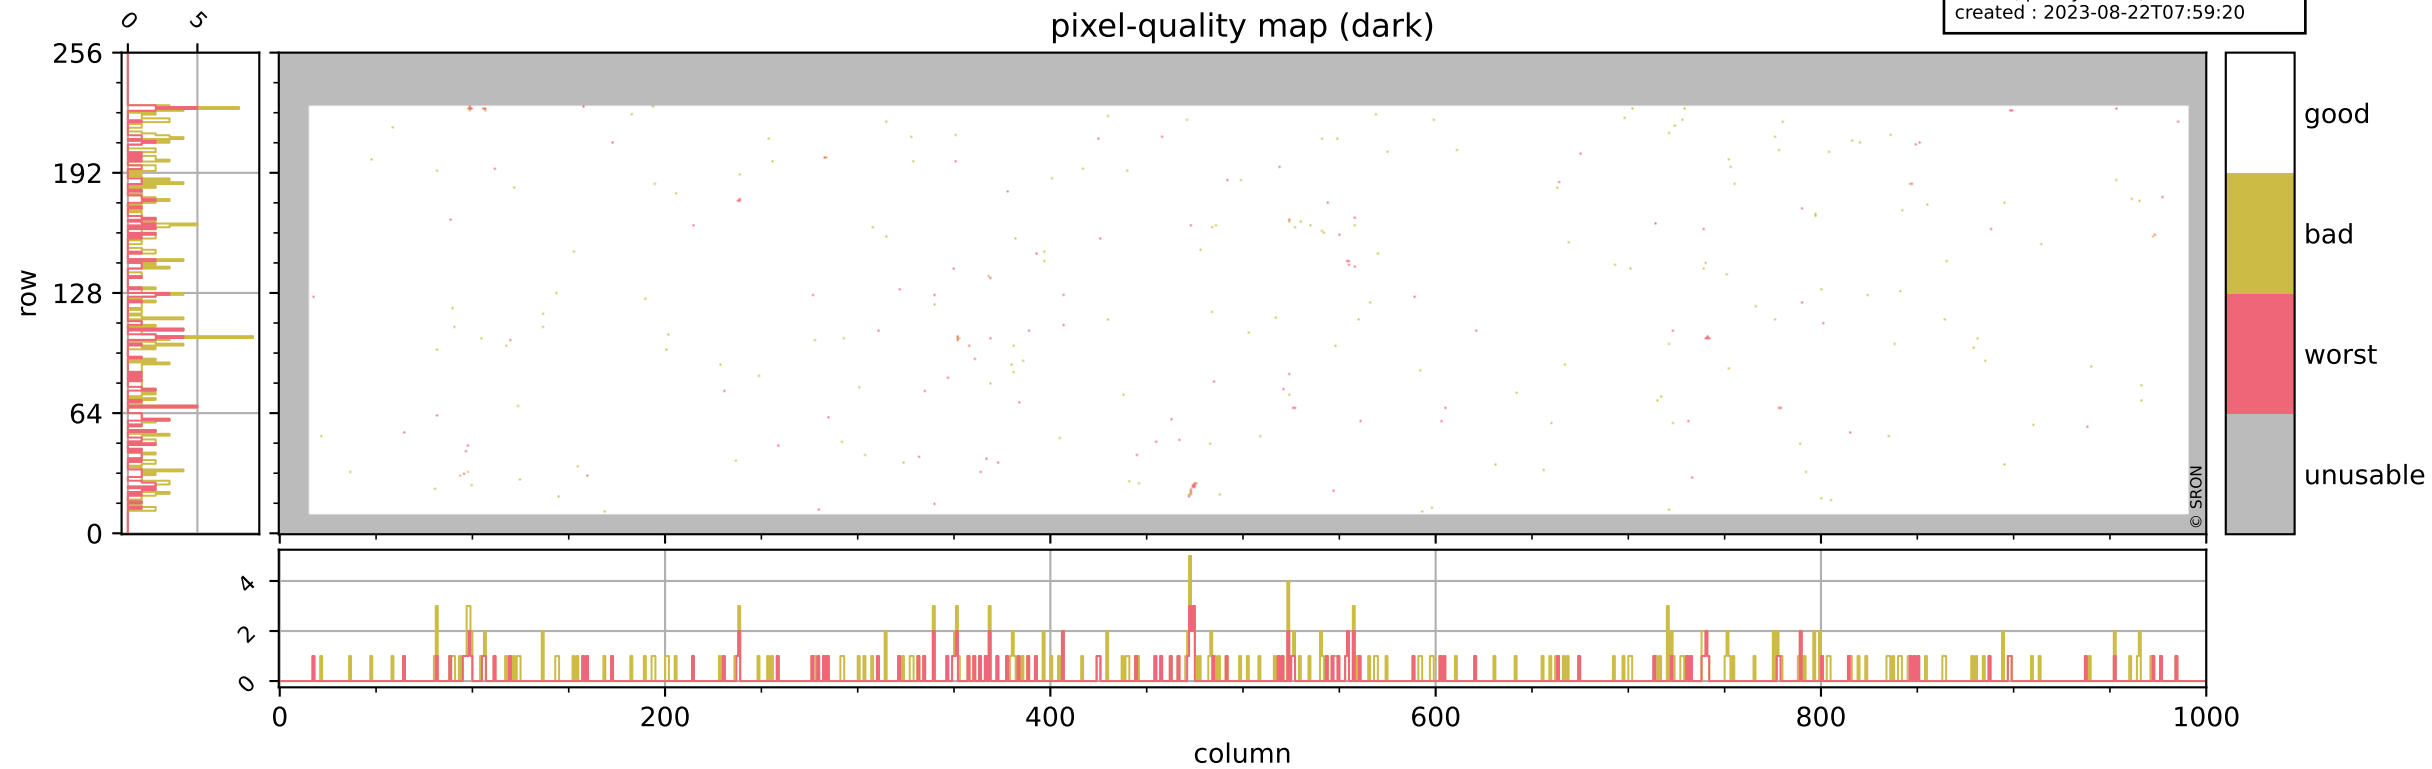

Tropomi SWIR pixel quality (official)

orbits : 19 in [9682, 9727]
coverage : 2019-08-27 / 2019-08-29
bad (quality < 0.8) : 3080
worst (quality < 0.1) : 371
created : 2023-08-22T07:59:20

pixel-quality map

Tropomi SWIR pixel quality (official)

orbits : 19 in [9682, 9727]
coverage : 2019-08-27 / 2019-08-29
bad (quality < 0.8) : 292
worst (quality < 0.1) : 116
created : 2023-08-22T07:59:20

Tropomi SWIR pixel quality (official)

orbits : 19 in [9682, 9727]
coverage : 2019-08-27 / 2019-08-29
bad (quality < 0.8) : 2824
worst (quality < 0.1) : 294
created : 2023-08-22T07:59:21

pixel-quality map (noise average)

Tropomi SWIR pixel quality (official)

orbits : 19 in [9682, 9727]
coverage : 2019-08-27 / 2019-08-29
created : 2023-08-22T07:59:21

Histograms of pixel-quality

Tropomi SWIR pixel quality (official) ground-tracks of Sentinel-5P

orbits : 19 in [9682, 9727]
coverage : 2019-08-27 / 2019-08-29
created : 2023-08-22T07:59:22