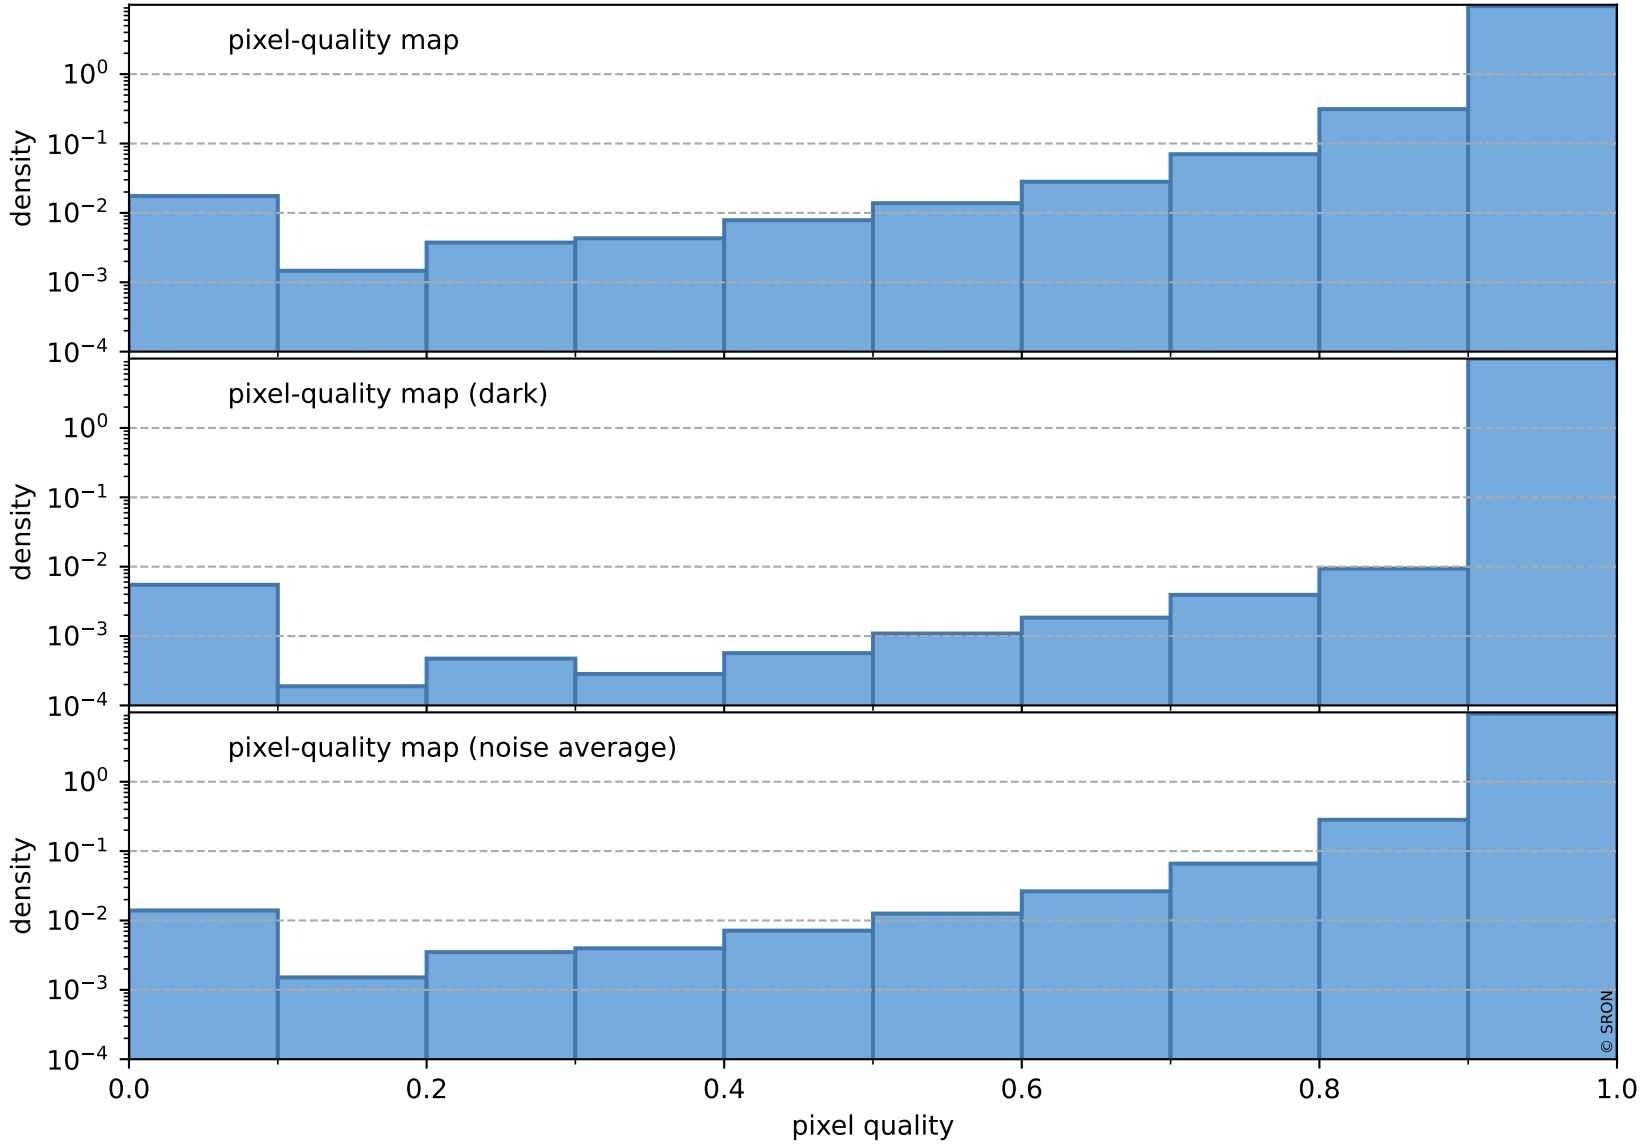

Tropomi SWIR pixel quality (official)

orbits : 20 in [9712, 9757]
coverage : 2019-08-29 / 2019-09-01
bad (quality < 0.8) : 2855
worst (quality < 0.1) : 295
created : 2023-08-22T07:59:25

pixel-quality map (noise average)

Tropomi SWIR pixel quality (official)

orbits : 20 in [9712, 9757]
coverage : 2019-08-29 / 2019-09-01
to good : 360
good to bad : 1058
to worst : 159
created : 2023-08-22T07:59:25

total quality compared with SWIR pixel-quality CKD

Tropomi SWIR pixel quality (official)

orbits : 20 in [9712, 9757]
coverage : 2019-08-29 / 2019-09-01
created : 2023-08-22T07:59:26

Histograms of pixel-quality

Tropomi SWIR pixel quality (official) ground-tracks of Sentinel-5P

orbits : 20 in [9712, 9757]
coverage : 2019-08-29 / 2019-09-01
created : 2023-08-22T07:59:26

Tropomi SWIR pixel quality (official)

orbits : [2827, 9757]
coverage : 2018-04-30 / 2019-09-01
created : 2023-08-22T07:59:26