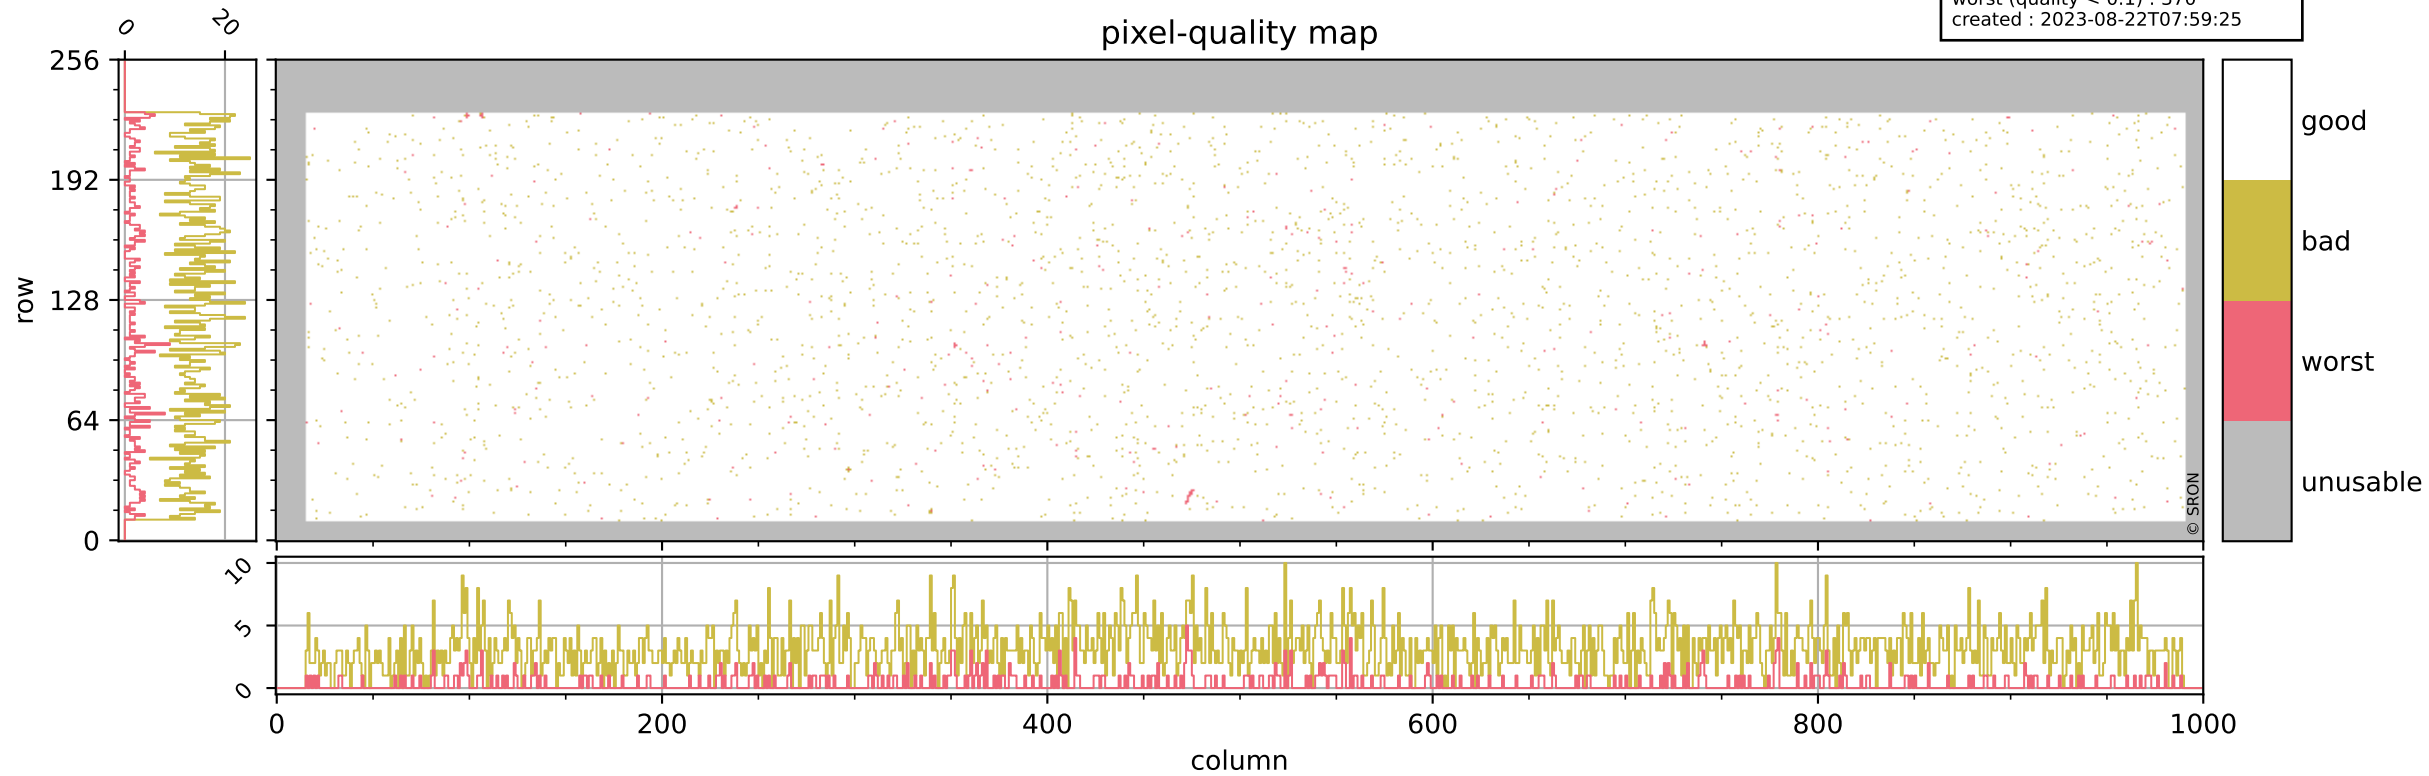

Tropomi SWIR pixel quality (official)

orbits : 20 in [9712, 9757]
coverage : 2019-08-29 / 2019-09-01
bad (quality < 0.8) : 3108
worst (quality < 0.1) : 370
created : 2023-08-22T07:59:25

pixel-quality map

Tropomi SWIR pixel quality (official)

orbits : 20 in [9712, 9757]
coverage : 2019-08-29 / 2019-09-01
bad (quality < 0.8) : 293
worst (quality < 0.1) : 116
created : 2023-08-22T07:59:25

pixel-quality map (dark)

Tropomi SWIR pixel quality (official)

orbits : 20 in [9712, 9757]
coverage : 2019-08-29 / 2019-09-01
bad (quality < 0.8) : 2855
worst (quality < 0.1) : 295
created : 2023-08-22T07:59:25

pixel-quality map (noise average)

Tropomi SWIR pixel quality (official)

orbits : 20 in [9712, 9757]
coverage : 2019-08-29 / 2019-09-01
to good : 360
good to bad : 1058
to worst : 159
created : 2023-08-22T07:59:25

total quality compared with SWIR pixel-quality CKD