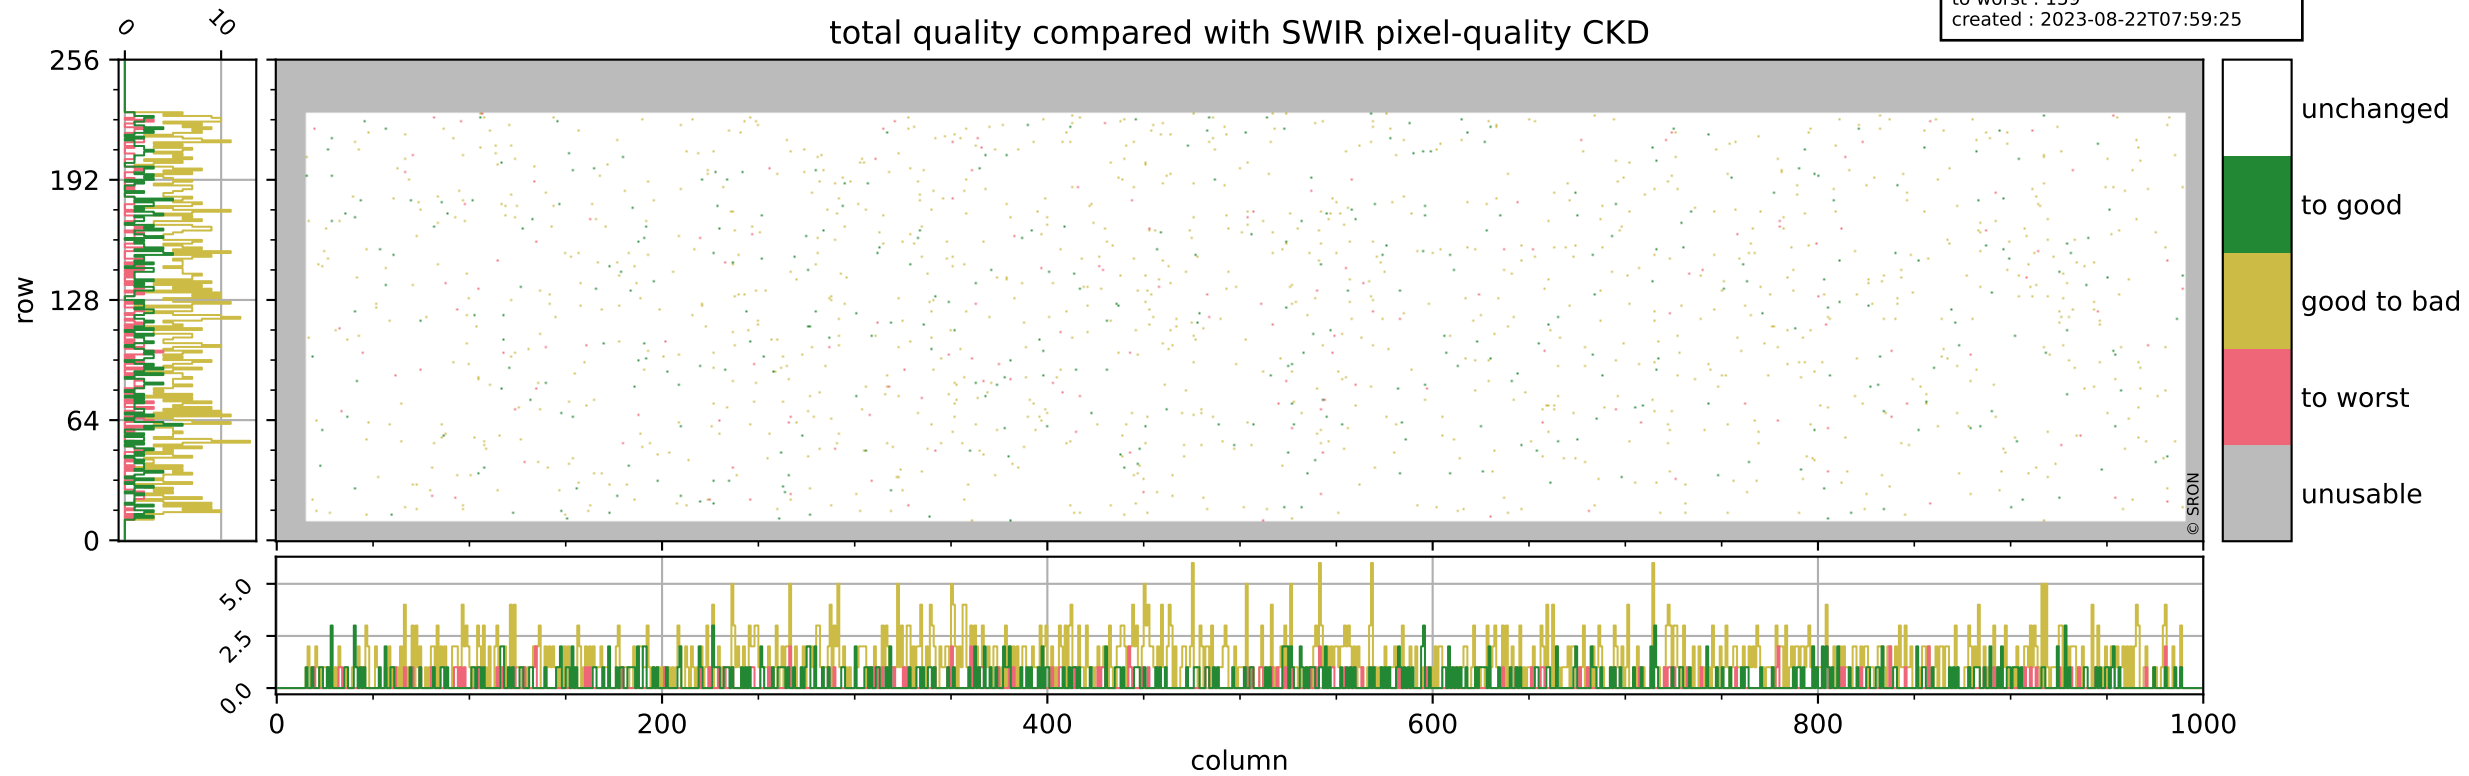

Tropomi SWIR pixel quality (official)

orbits : 20 in [9712, 9757]
coverage : 2019-08-29 / 2019-09-01
bad (quality < 0.8) : 293
worst (quality < 0.1) : 116
created : 2023-08-22T07:59:25

pixel-quality map (dark)

Tropomi SWIR pixel quality (official)

orbits : 20 in [9712, 9757]
coverage : 2019-08-29 / 2019-09-01
bad (quality < 0.8) : 2855
worst (quality < 0.1) : 295
created : 2023-08-22T07:59:25

pixel-quality map (noise average)

Tropomi SWIR pixel quality (official)

orbits : 20 in [9712, 9757]
coverage : 2019-08-29 / 2019-09-01
to good : 360
good to bad : 1058
to worst : 159
created : 2023-08-22T07:59:25

total quality compared with SWIR pixel-quality CKD

Tropomi SWIR pixel quality (official)

orbits : 20 in [9712, 9757]
coverage : 2019-08-29 / 2019-09-01
created : 2023-08-22T07:59:26

Histograms of pixel-quality

Tropomi SWIR pixel quality (official) ground-tracks of Sentinel-5P