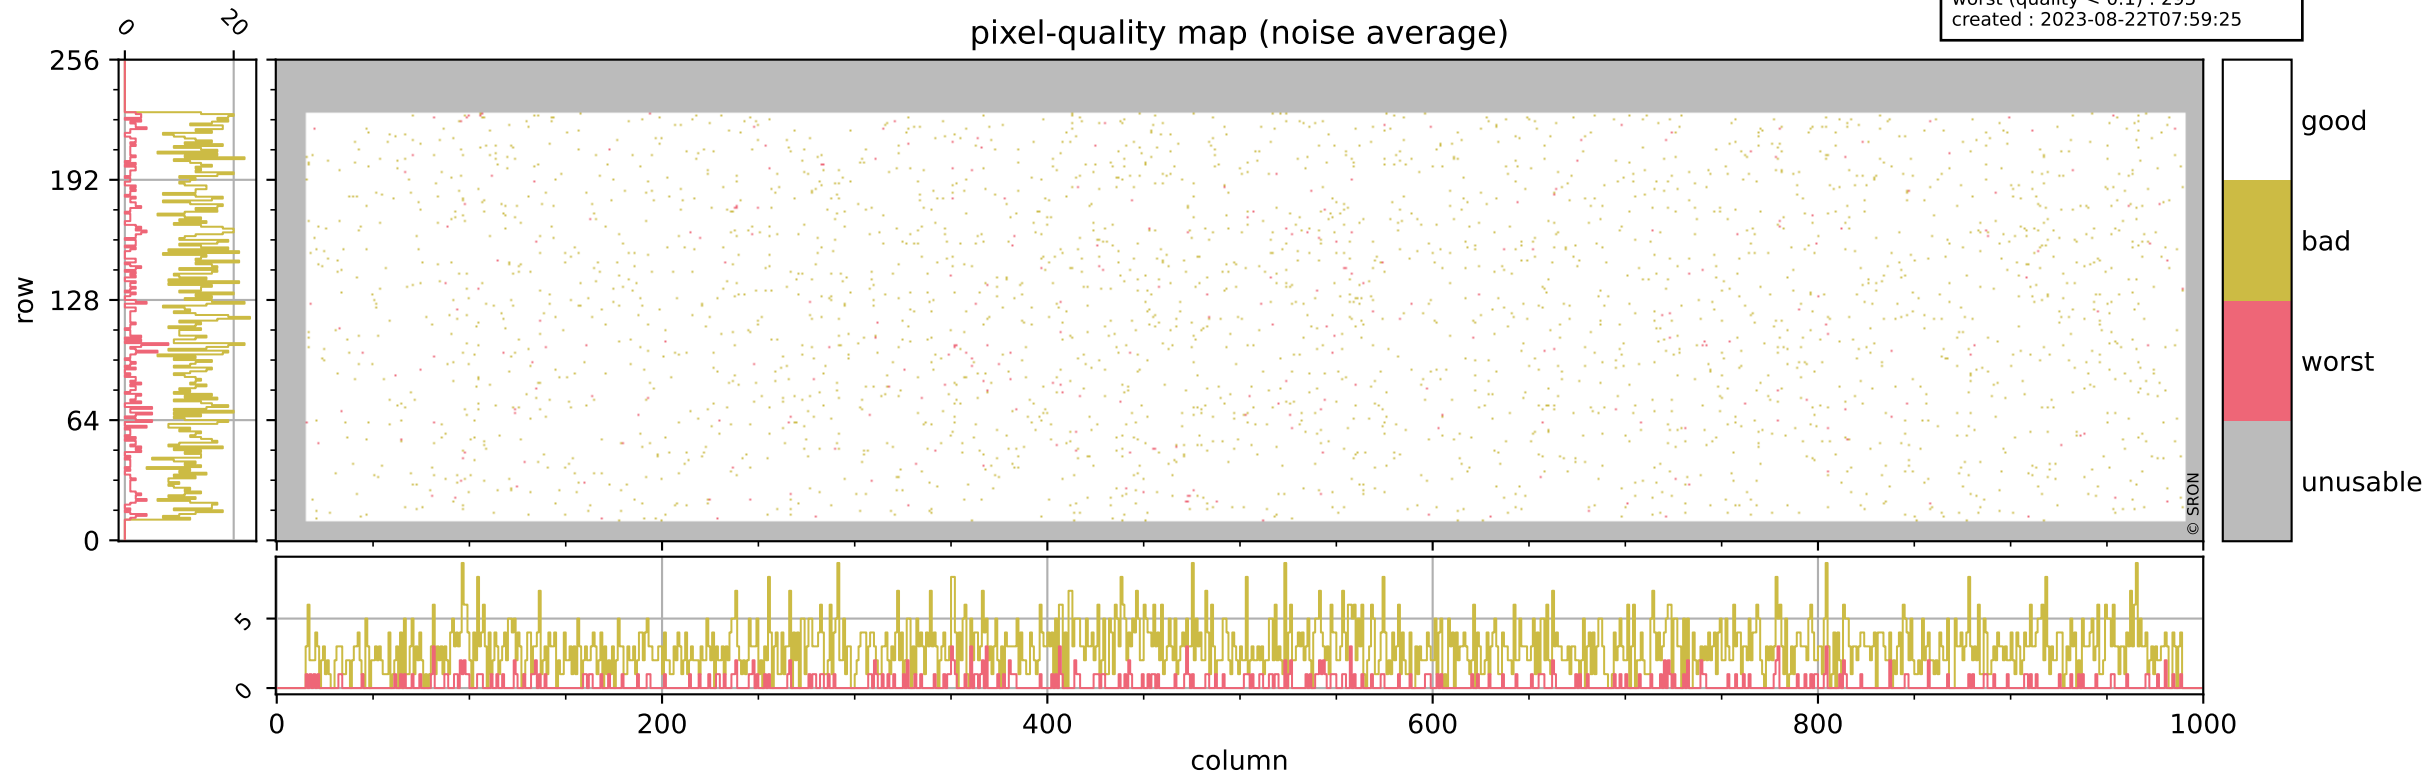

Tropomi SWIR pixel quality (official)

orbits : 20 in [9712, 9757]
coverage : 2019-08-29 / 2019-09-01
bad (quality < 0.8) : 293
worst (quality < 0.1) : 116
created : 2023-08-22T07:59:25

pixel-quality map (dark)

Tropomi SWIR pixel quality (official)

orbits : 20 in [9712, 9757]
coverage : 2019-08-29 / 2019-09-01
bad (quality < 0.8) : 2855
worst (quality < 0.1) : 295
created : 2023-08-22T07:59:25

pixel-quality map (noise average)

Tropomi SWIR pixel quality (official)

orbits : 20 in [9712, 9757]
coverage : 2019-08-29 / 2019-09-01
to good : 360
good to bad : 1058
to worst : 159
created : 2023-08-22T07:59:25

total quality compared with SWIR pixel-quality CKD

Tropomi SWIR pixel quality (official)

orbits : 20 in [9712, 9757]
coverage : 2019-08-29 / 2019-09-01
created : 2023-08-22T07:59:26

Histograms of pixel-quality

Tropomi SWIR pixel quality (official) ground-tracks of Sentinel-5P