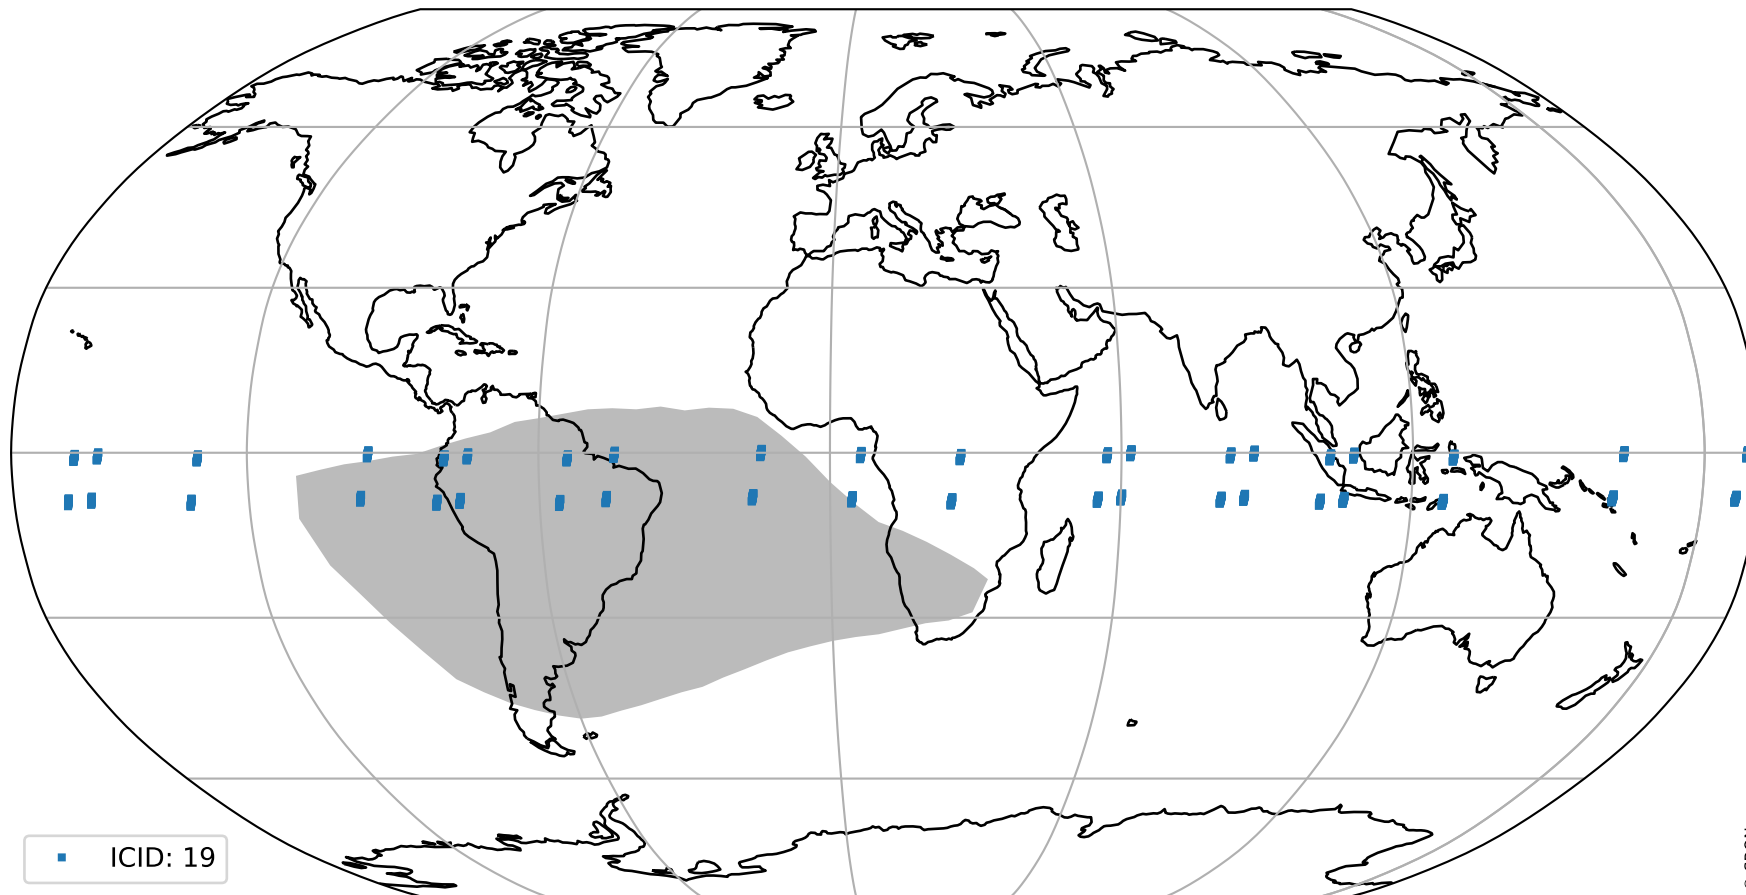

Tropomi SWIR pixel quality (official)

orbits : 20 in [9712, 9757]
coverage : 2019-08-29 / 2019-09-01
to good : 360
good to bad : 1058
to worst : 159
created : 2023-08-22T07:59:25

total quality compared with SWIR pixel-quality CKD

Tropomi SWIR pixel quality (official)

orbits : 20 in [9712, 9757]
coverage : 2019-08-29 / 2019-09-01
created : 2023-08-22T07:59:26

Histograms of pixel-quality

Tropomi SWIR pixel quality (official) ground-tracks of Sentinel-5P

orbits : 20 in [9712, 9757]
coverage : 2019-08-29 / 2019-09-01
created : 2023-08-22T07:59:26

Tropomi SWIR pixel quality (official)

orbits : [2827, 9757]
coverage : 2018-04-30 / 2019-09-01
created : 2023-08-22T07:59:26