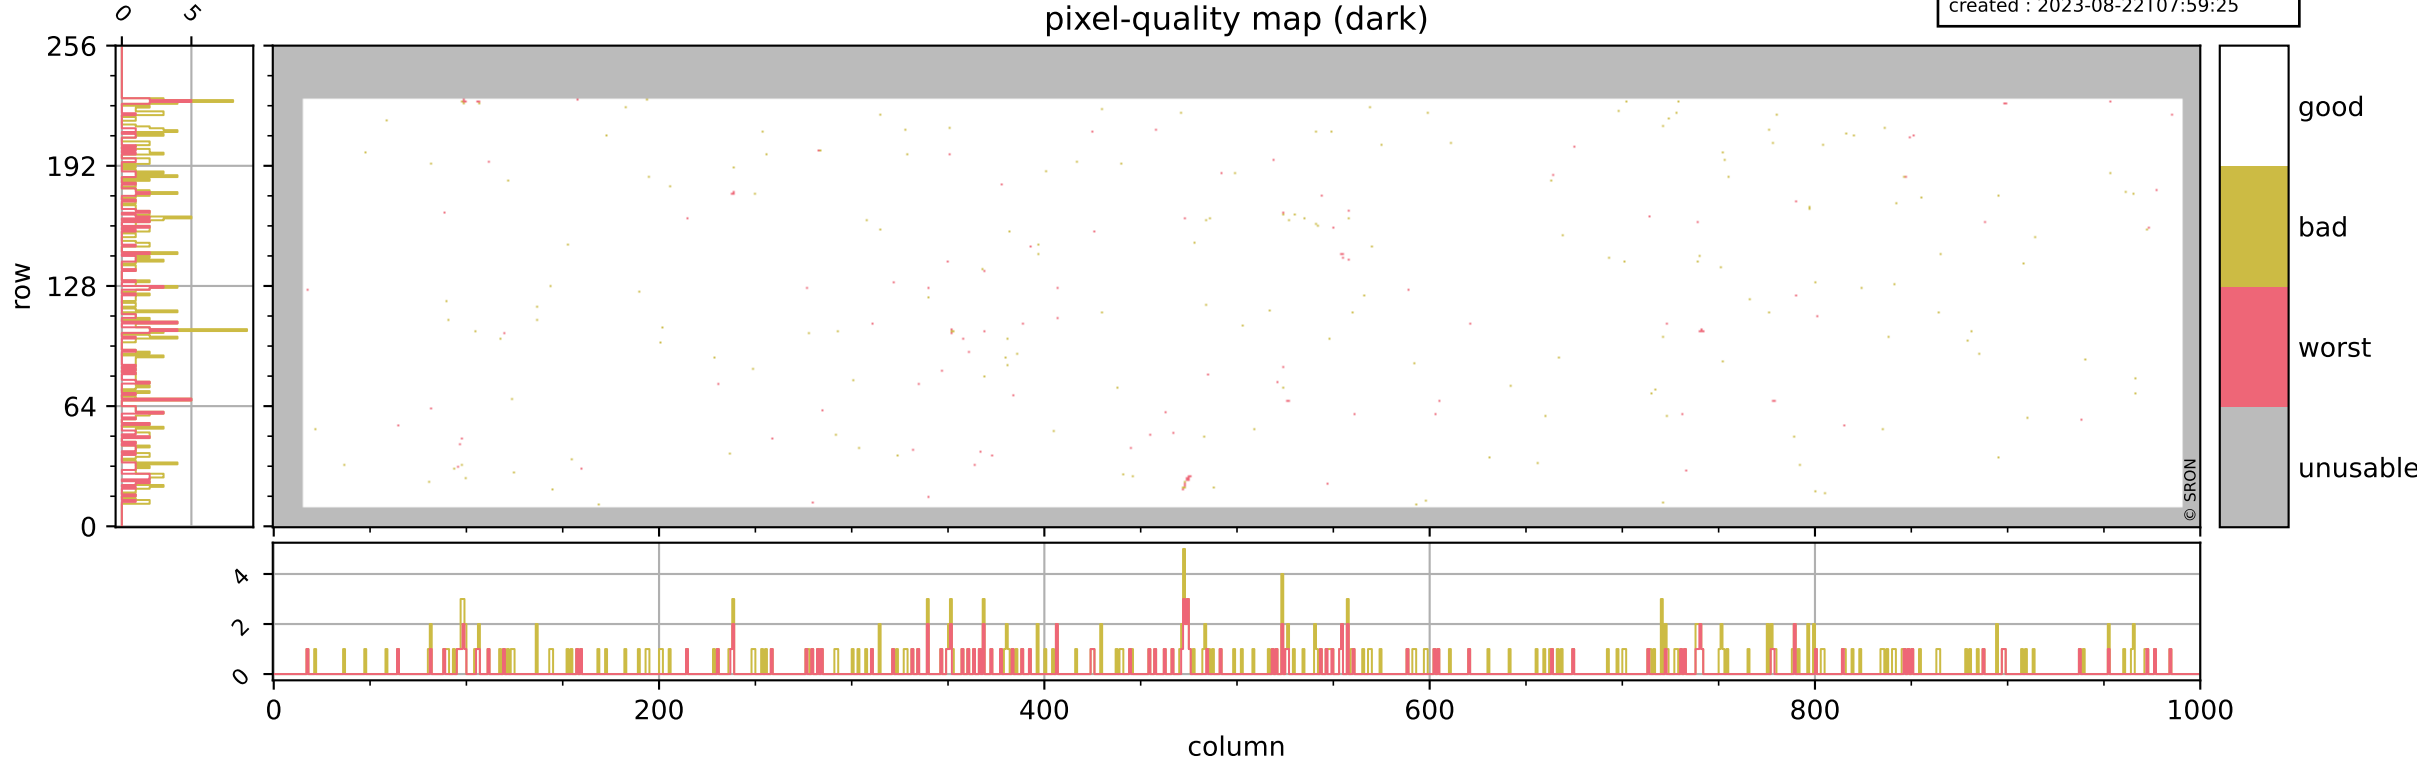

Tropomi SWIR pixel quality (official)

orbits : 20 in [9712, 9757]
coverage : 2019-08-29 / 2019-09-01
bad (quality < 0.8) : 3108
worst (quality < 0.1) : 370
created : 2023-08-22T07:59:25

pixel-quality map

Tropomi SWIR pixel quality (official)

orbits : 20 in [9712, 9757]
coverage : 2019-08-29 / 2019-09-01
bad (quality < 0.8) : 293
worst (quality < 0.1) : 116
created : 2023-08-22T07:59:25

pixel-quality map (dark)

Tropomi SWIR pixel quality (official)

orbits : 20 in [9712, 9757]
coverage : 2019-08-29 / 2019-09-01
bad (quality < 0.8) : 2855
worst (quality < 0.1) : 295
created : 2023-08-22T07:59:25

pixel-quality map (noise average)

Tropomi SWIR pixel quality (official)

orbits : 20 in [9712, 9757]
coverage : 2019-08-29 / 2019-09-01
to good : 360
good to bad : 1058
to worst : 159
created : 2023-08-22T07:59:25

total quality compared with SWIR pixel-quality CKD