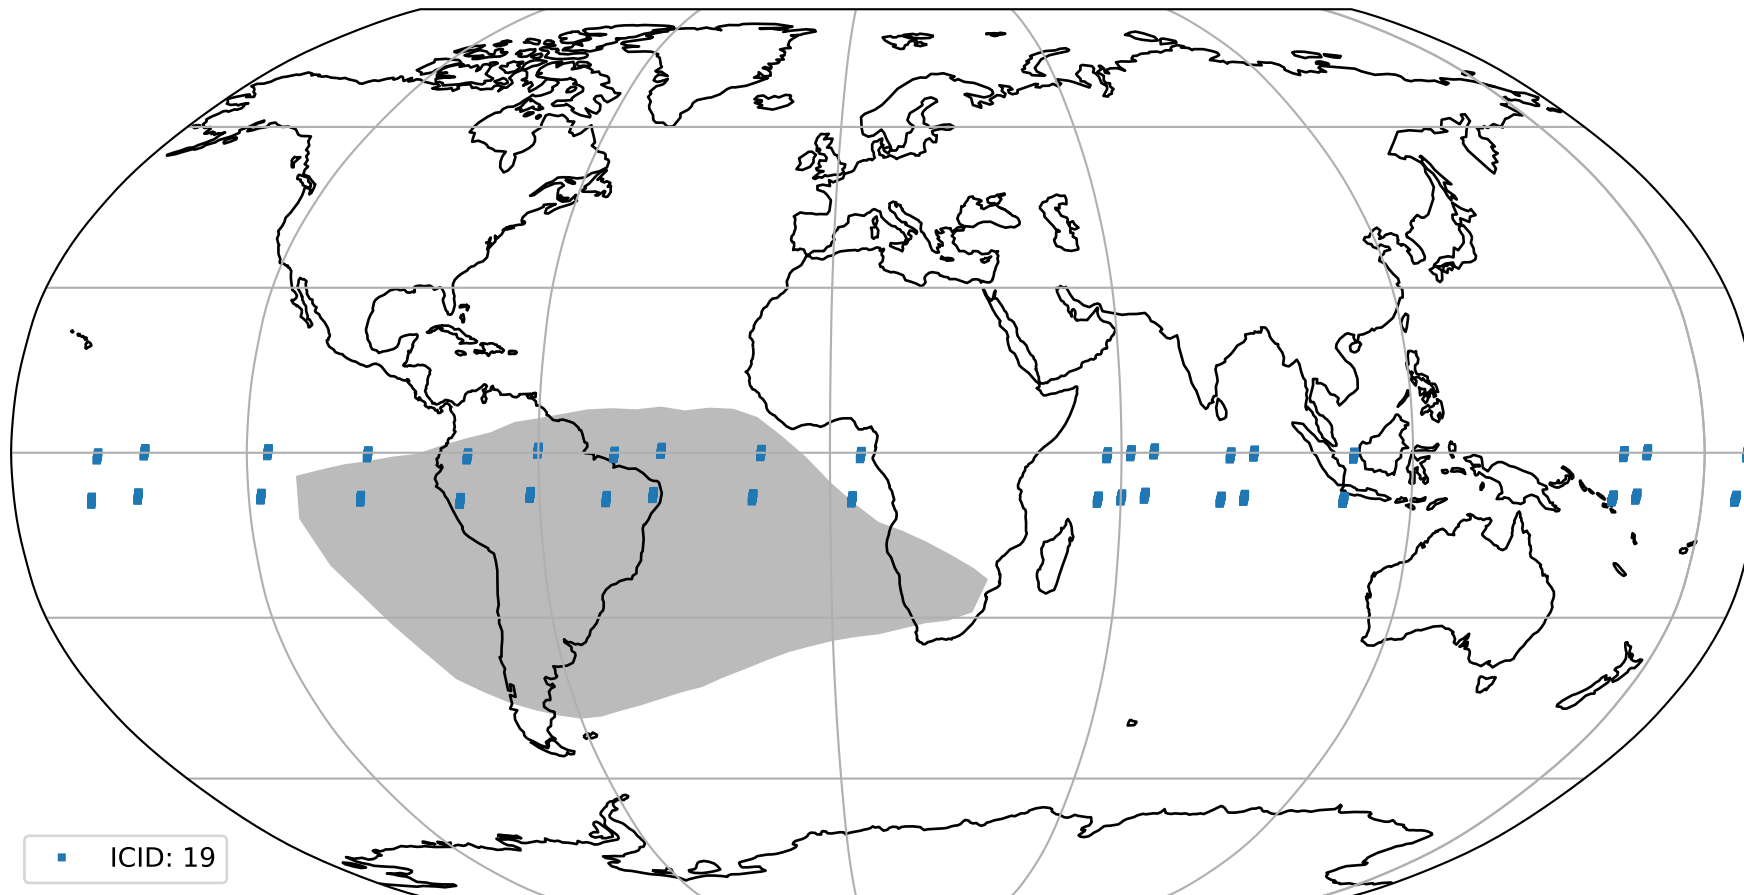

orbits : 19 in [9727, 9772]
coverage : 2019-08-30 / 2019-09-02
bad (quality < 0.8) : 2862
worst (quality < 0.1) : 299
created : 2023-08-22T07:59:27

pixel-quality map (noise average)

Tropomi SWIR pixel quality (official)

orbits : 19 in [9727, 9772]
coverage : 2019-08-30 / 2019-09-02
to good : 352
good to bad : 1055
to worst : 164
created : 2023-08-22T07:59:28

total quality compared with SWIR pixel-quality CKD

Tropomi SWIR pixel quality (official)

orbits : 19 in [9727, 9772]
coverage : 2019-08-30 / 2019-09-02
created : 2023-08-22T07:59:28

Histograms of pixel-quality

Tropomi SWIR pixel quality (official) ground-tracks of Sentinel-5P

orbits : 19 in [9727, 9772]
coverage : 2019-08-30 / 2019-09-02
created : 2023-08-22T07:59:28

Tropomi SWIR pixel quality (official)

orbits : [2827, 9772]
coverage : 2018-04-30 / 2019-09-02
created : 2023-08-22T07:59:29

trend of pixel quality & temperatures