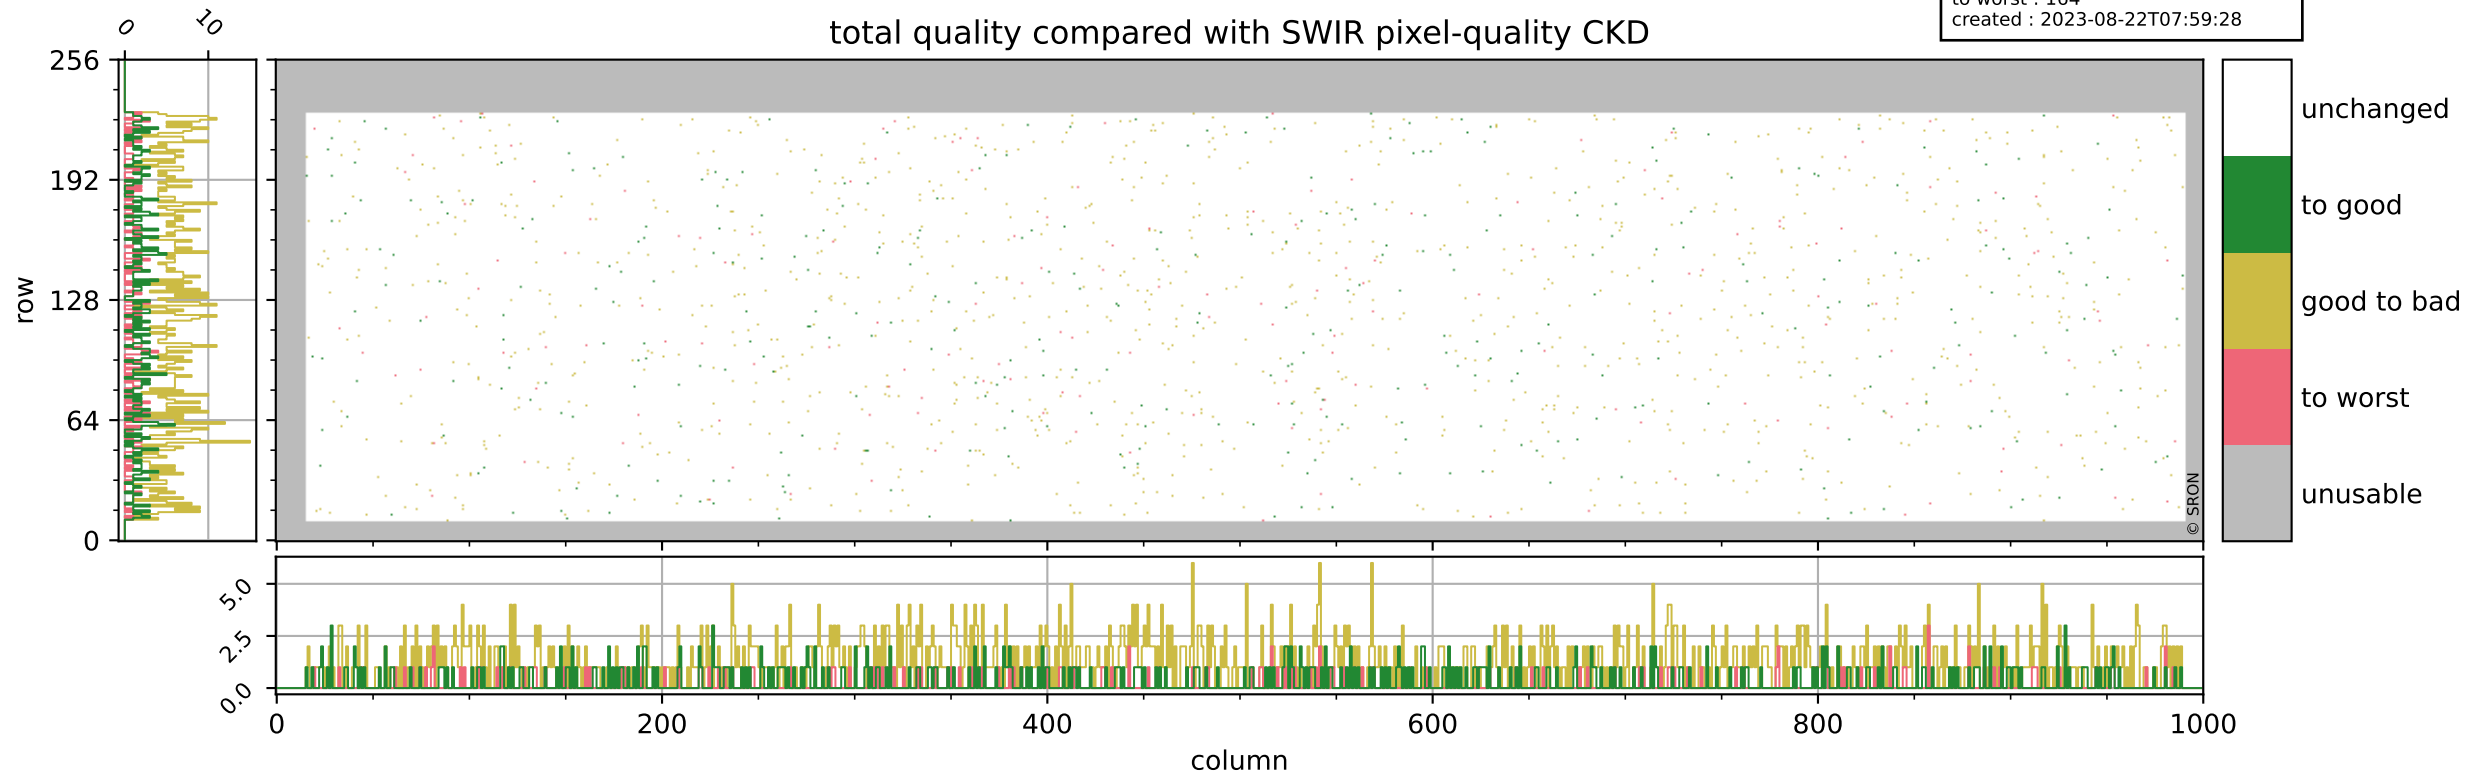

Tropomi SWIR pixel quality (official)

orbits : 19 in [9727, 9772]
coverage : 2019-08-30 / 2019-09-02
bad (quality < 0.8) : 293
worst (quality < 0.1) : 116
created : 2023-08-22T07:59:27

Tropomi SWIR pixel quality (official)

orbits : 19 in [9727, 9772]
coverage : 2019-08-30 / 2019-09-02
bad (quality < 0.8) : 2862
worst (quality < 0.1) : 299
created : 2023-08-22T07:59:27

pixel-quality map (noise average)

Tropomi SWIR pixel quality (official)

orbits : 19 in [9727, 9772]
coverage : 2019-08-30 / 2019-09-02
to good : 352
good to bad : 1055
to worst : 164
created : 2023-08-22T07:59:28

total quality compared with SWIR pixel-quality CKD

Tropomi SWIR pixel quality (official)

orbits : 19 in [9727, 9772]
coverage : 2019-08-30 / 2019-09-02
created : 2023-08-22T07:59:28

Histograms of pixel-quality

Tropomi SWIR pixel quality (official) ground-tracks of Sentinel-5P

orbits : 19 in [9727, 9772]
coverage : 2019-08-30 / 2019-09-02
created : 2023-08-22T07:59:28