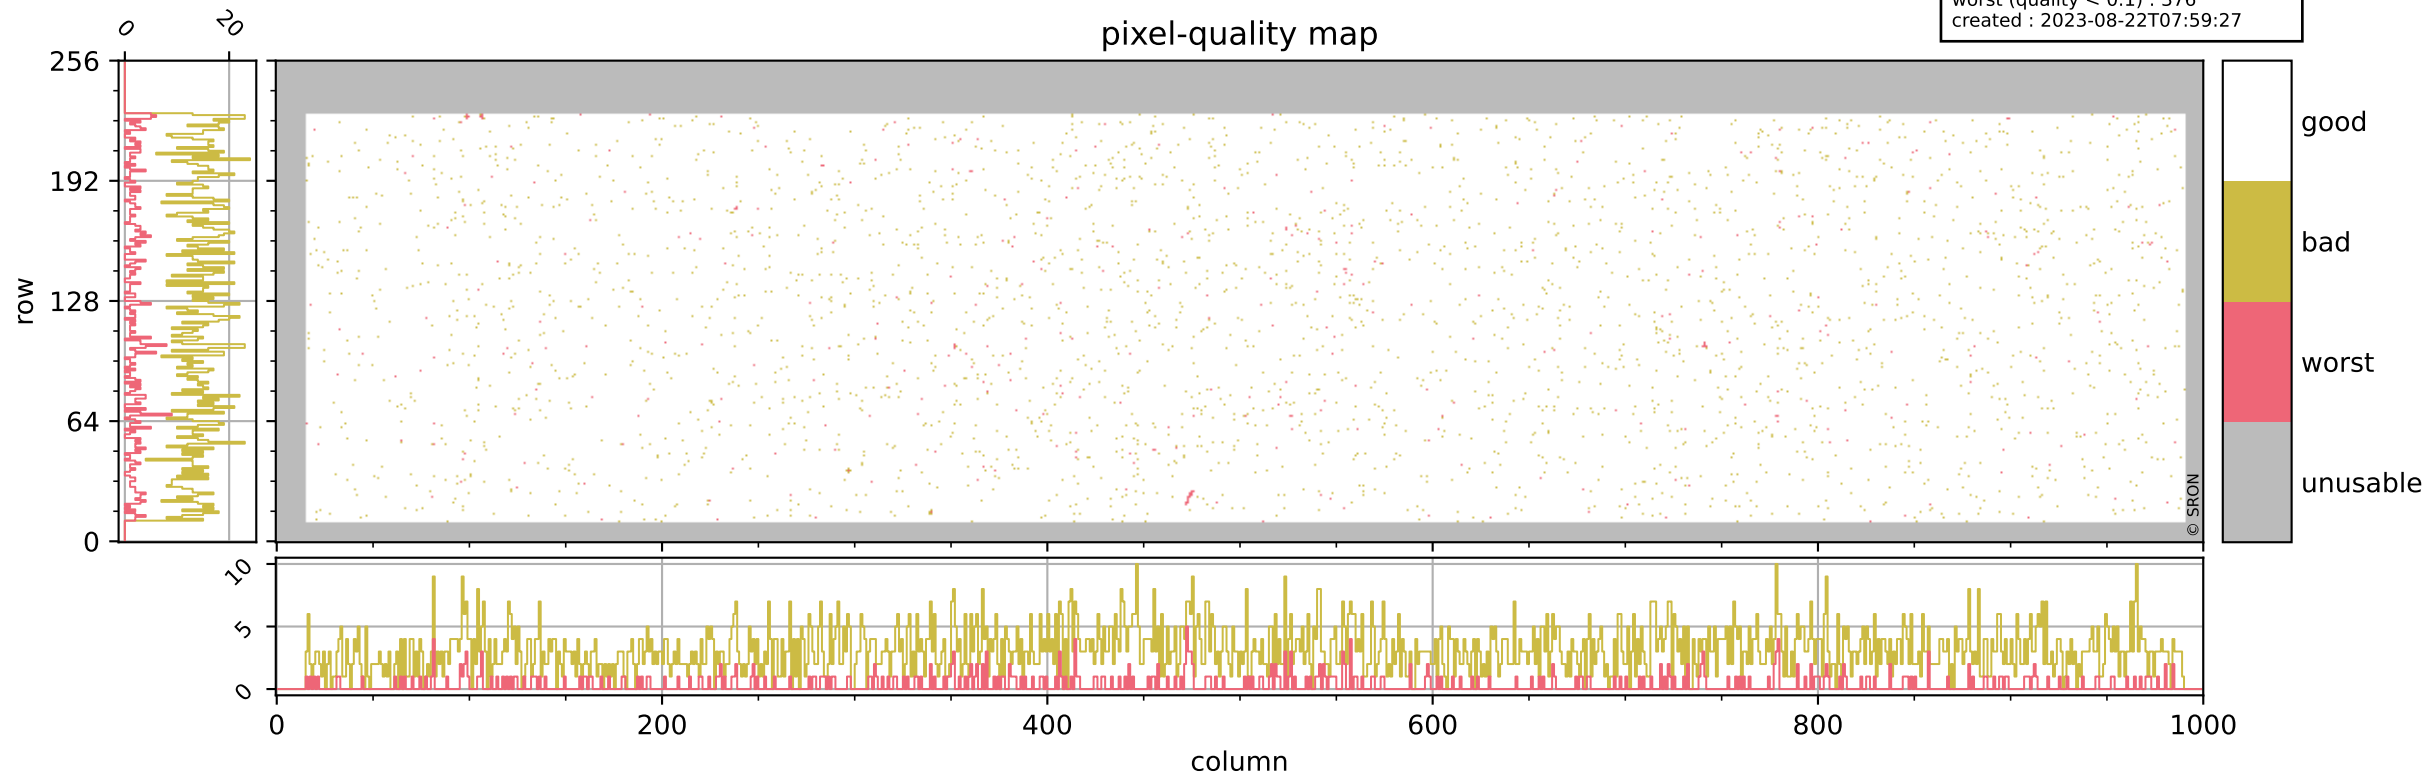

Tropomi SWIR pixel quality (official)

orbits : 19 in [9727, 9772]
coverage : 2019-08-30 / 2019-09-02
bad (quality < 0.8) : 3116
worst (quality < 0.1) : 376
created : 2023-08-22T07:59:27

pixel-quality map

Tropomi SWIR pixel quality (official)

orbits : 19 in [9727, 9772]
coverage : 2019-08-30 / 2019-09-02
bad (quality < 0.8) : 293
worst (quality < 0.1) : 116
created : 2023-08-22T07:59:27

Tropomi SWIR pixel quality (official)

orbits : 19 in [9727, 9772]
coverage : 2019-08-30 / 2019-09-02
bad (quality < 0.8) : 2862
worst (quality < 0.1) : 299
created : 2023-08-22T07:59:27

pixel-quality map (noise average)

Tropomi SWIR pixel quality (official)

orbits : 19 in [9727, 9772]
coverage : 2019-08-30 / 2019-09-02
created : 2023-08-22T07:59:28

Histograms of pixel-quality

Tropomi SWIR pixel quality (official) ground-tracks of Sentinel-5P

orbits : 19 in [9727, 9772]
coverage : 2019-08-30 / 2019-09-02
created : 2023-08-22T07:59:28