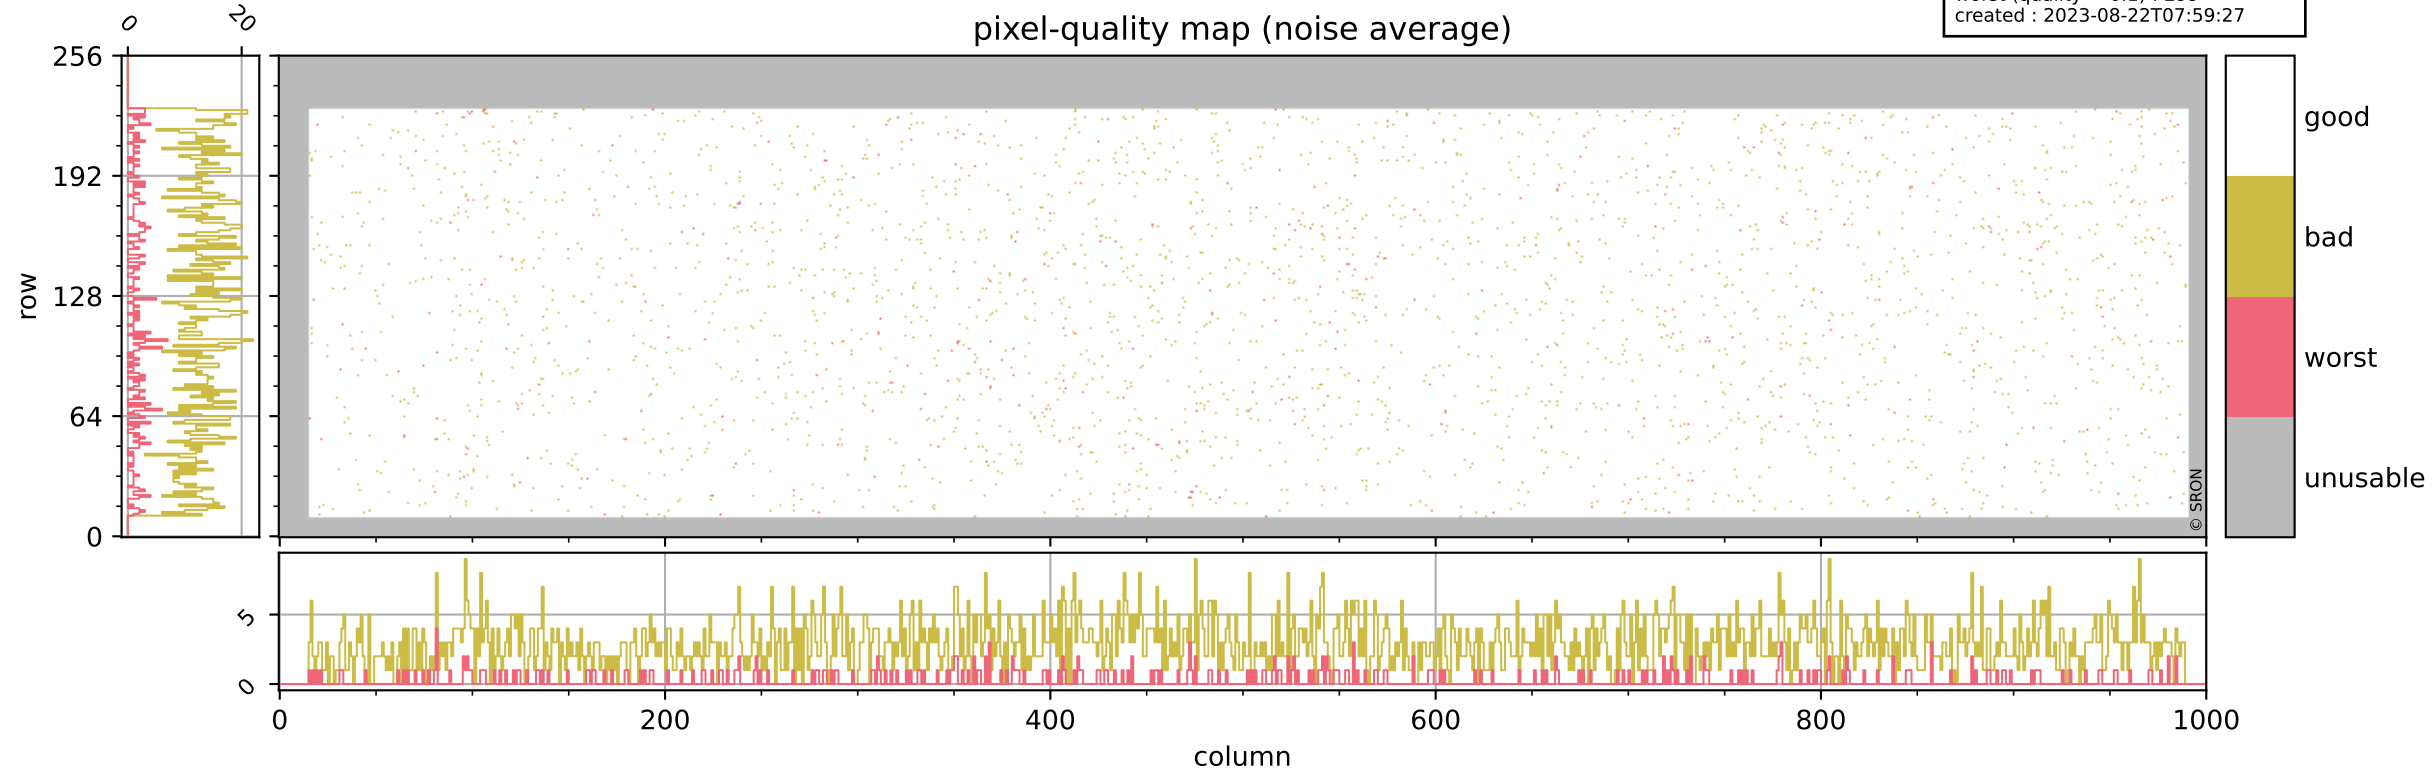

Tropomi SWIR pixel quality (official)

orbits : 19 in [9727, 9772]
coverage : 2019-08-30 / 2019-09-02
bad (quality < 0.8) : 293
worst (quality < 0.1) : 116
created : 2023-08-22T07:59:27

Tropomi SWIR pixel quality (official)

orbits : 19 in [9727, 9772]
coverage : 2019-08-30 / 2019-09-02
bad (quality < 0.8) : 2862
worst (quality < 0.1) : 299
created : 2023-08-22T07:59:27

pixel-quality map (noise average)

Tropomi SWIR pixel quality (official)

orbits : 19 in [9727, 9772]
coverage : 2019-08-30 / 2019-09-02
to good : 352
good to bad : 1055
to worst : 164
created : 2023-08-22T07:59:28

total quality compared with SWIR pixel-quality CKD

Tropomi SWIR pixel quality (official)

orbits : 19 in [9727, 9772]
coverage : 2019-08-30 / 2019-09-02
created : 2023-08-22T07:59:28

Histograms of pixel-quality

Tropomi SWIR pixel quality (official) ground-tracks of Sentinel-5P

orbits : 19 in [9727, 9772]
coverage : 2019-08-30 / 2019-09-02
created : 2023-08-22T07:59:28