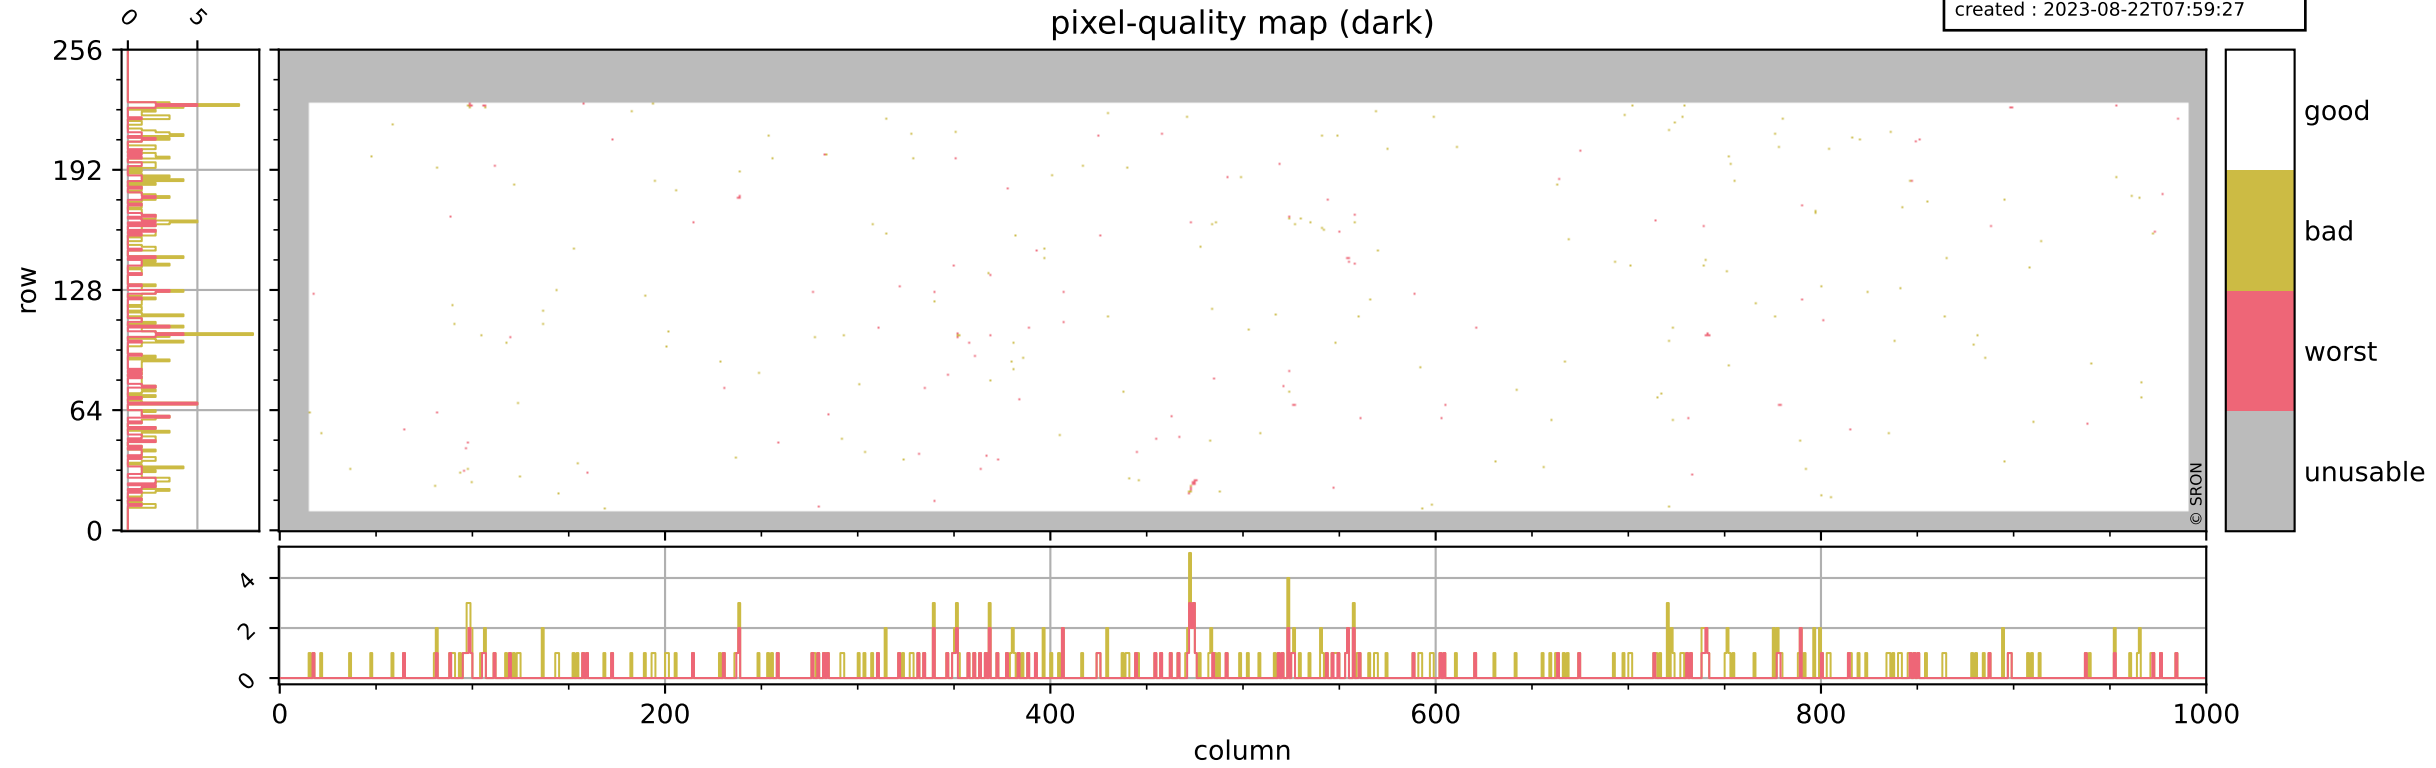

Tropomi SWIR pixel quality (official)

orbits : 19 in [9727, 9772]
coverage : 2019-08-30 / 2019-09-02
bad (quality < 0.8) : 3116
worst (quality < 0.1) : 376
created : 2023-08-22T07:59:27

pixel-quality map

Tropomi SWIR pixel quality (official)

orbits : 19 in [9727, 9772]
coverage : 2019-08-30 / 2019-09-02
bad (quality < 0.8) : 293
worst (quality < 0.1) : 116
created : 2023-08-22T07:59:27

Tropomi SWIR pixel quality (official)

orbits : 19 in [9727, 9772]
coverage : 2019-08-30 / 2019-09-02
bad (quality < 0.8) : 2862
worst (quality < 0.1) : 299
created : 2023-08-22T07:59:27

pixel-quality map (noise average)

Tropomi SWIR pixel quality (official)

orbits : 19 in [9727, 9772]
coverage : 2019-08-30 / 2019-09-02
created : 2023-08-22T07:59:28

Histograms of pixel-quality

Tropomi SWIR pixel quality (official) ground-tracks of Sentinel-5P

orbits : 19 in [9727, 9772]
coverage : 2019-08-30 / 2019-09-02
created : 2023-08-22T07:59:28