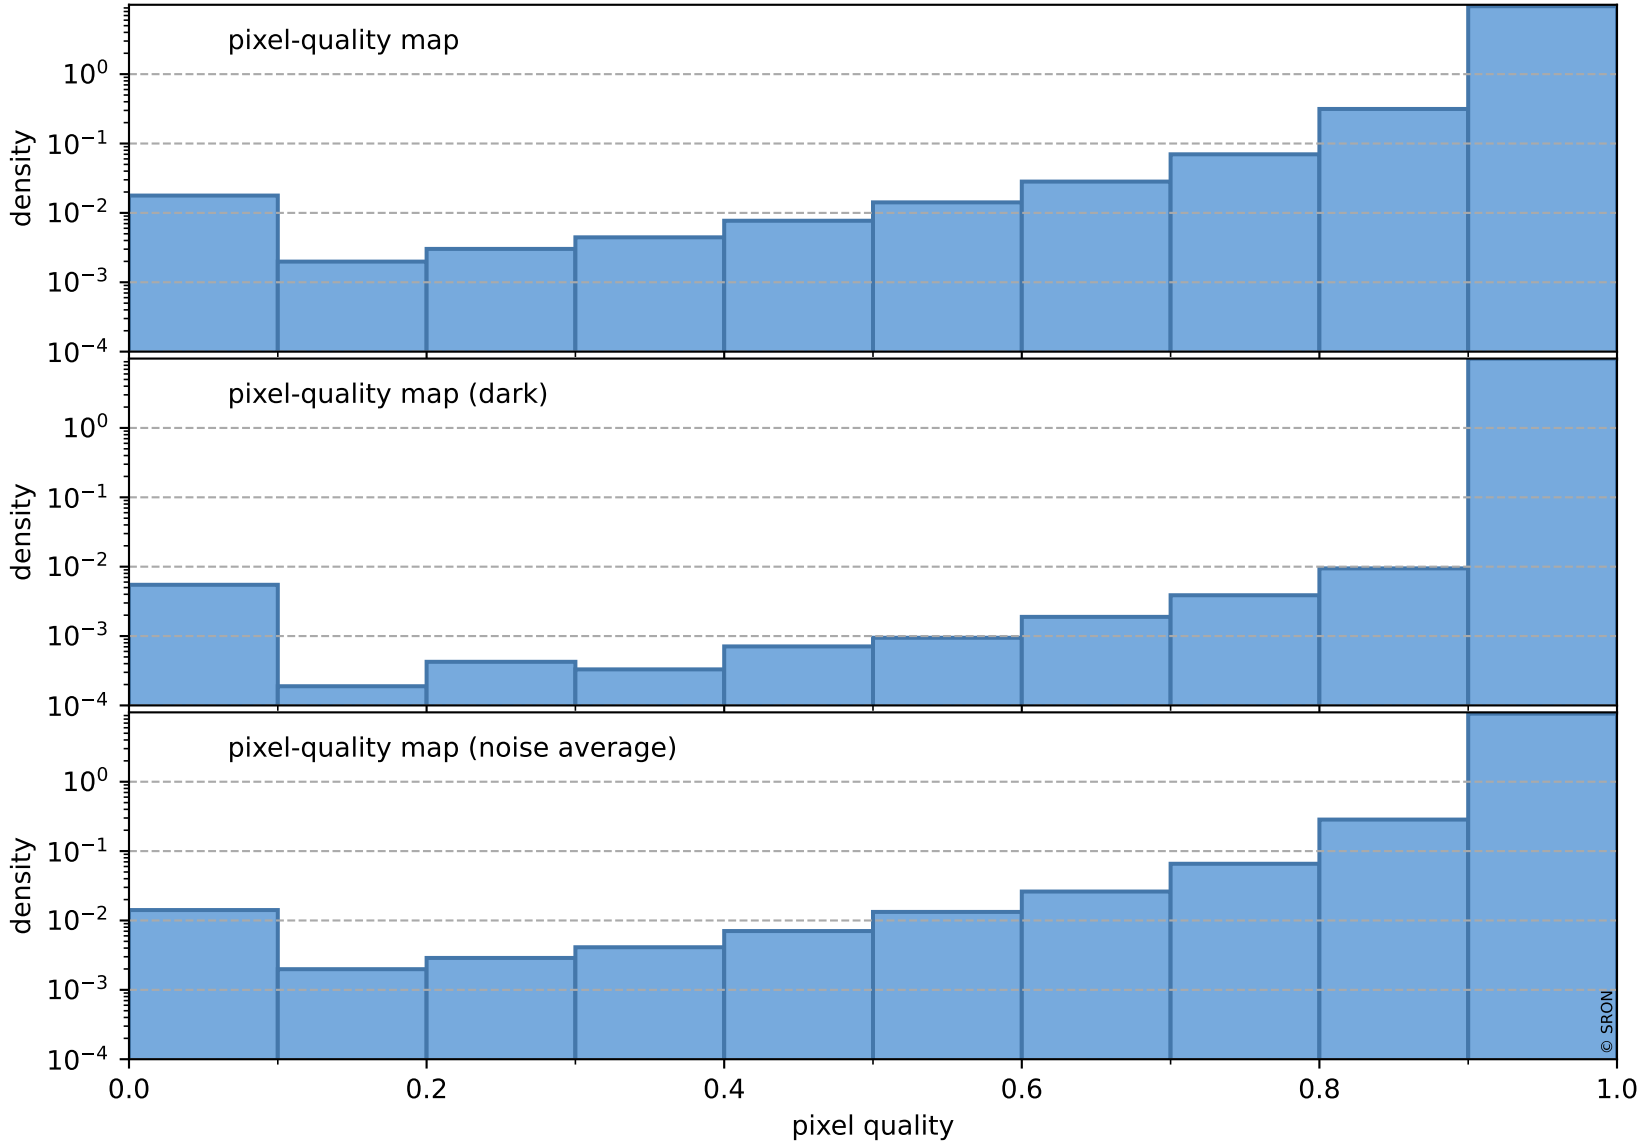

orbits : 19 in [9727, 9772]
coverage : 2019-08-30 / 2019-09-02
bad (quality < 0.8) : 2862
worst (quality < 0.1) : 299
created : 2023-08-22T07:59:27

pixel-quality map (noise average)

Tropomi SWIR pixel quality (official)

orbits : 19 in [9727, 9772]
coverage : 2019-08-30 / 2019-09-02
to good : 352
good to bad : 1055
to worst : 164
created : 2023-08-22T07:59:28

total quality compared with SWIR pixel-quality CKD

Tropomi SWIR pixel quality (official)

orbits : 19 in [9727, 9772]
coverage : 2019-08-30 / 2019-09-02
created : 2023-08-22T07:59:28

Histograms of pixel-quality

Tropomi SWIR pixel quality (official) ground-tracks of Sentinel-5P

orbits : 19 in [9727, 9772]
coverage : 2019-08-30 / 2019-09-02
created : 2023-08-22T07:59:28

Tropomi SWIR pixel quality (official)

orbits : [2827, 9772]
coverage : 2018-04-30 / 2019-09-02
created : 2023-08-22T07:59:29

trend of pixel quality & temperatures