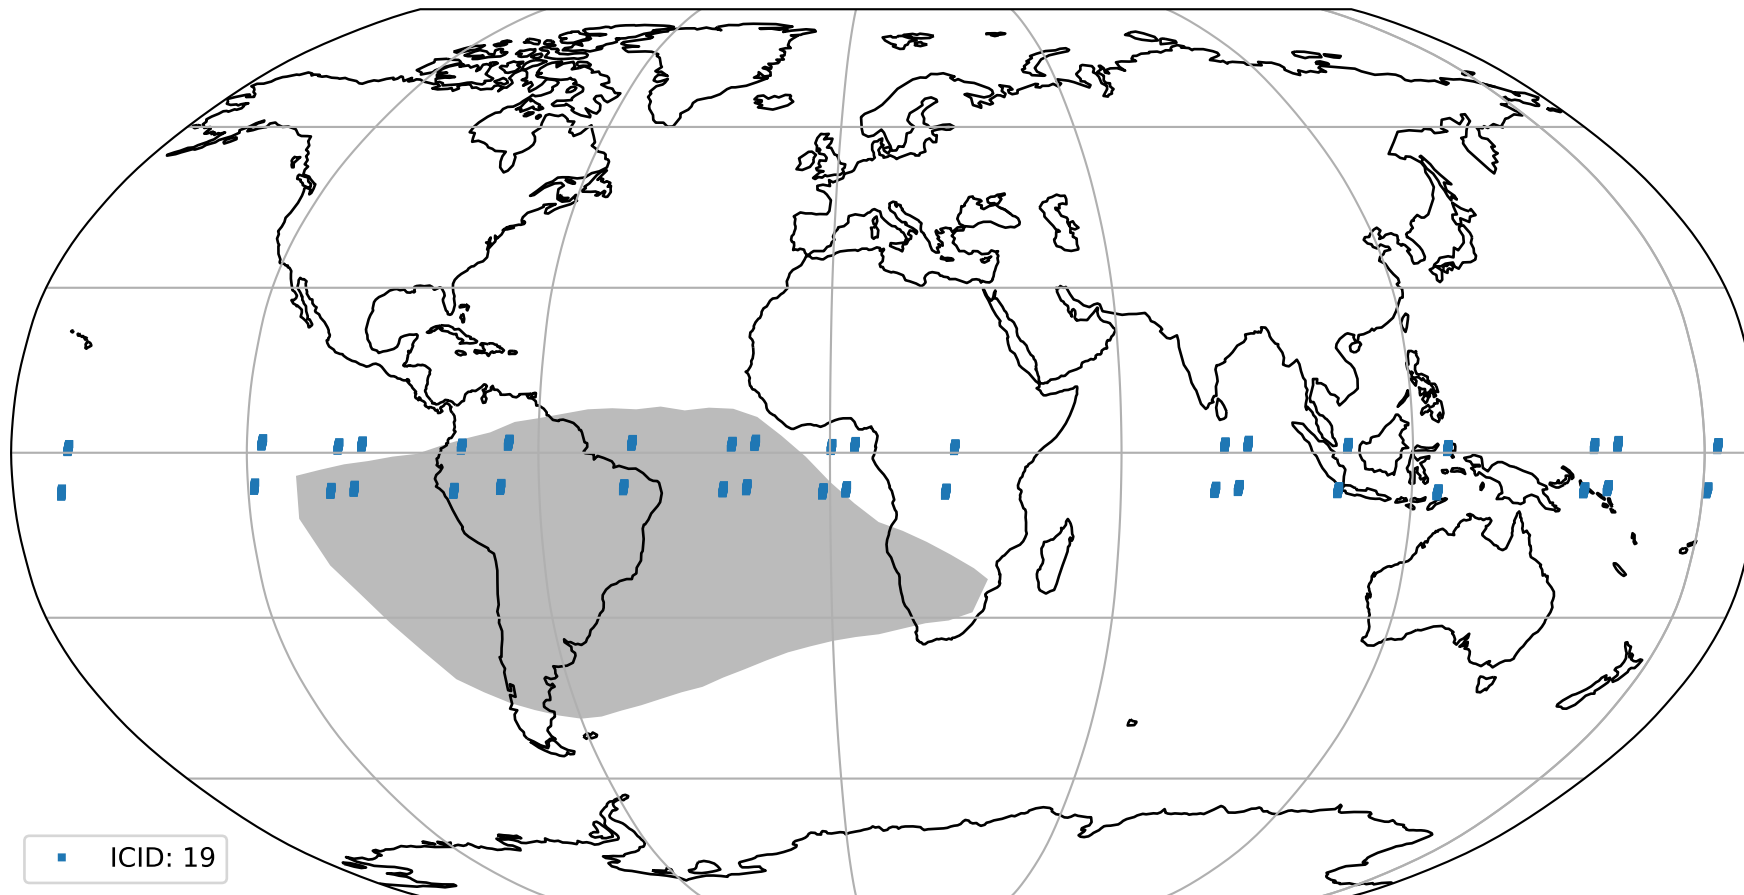

Tropomi SWIR pixel quality (official)

orbits : 19 in [9787, 9832]
coverage : 2019-09-03 / 2019-09-06
bad (quality < 0.8) : 2828
worst (quality < 0.1) : 285
created : 2023-08-22T07:59:36

Tropomi SWIR pixel quality (official)

orbits : 19 in [9787, 9832]
coverage : 2019-09-03 / 2019-09-06
to good : 353
good to bad : 1022
to worst : 153
created : 2023-08-22T07:59:37

total quality compared with SWIR pixel-quality CKD

Tropomi SWIR pixel quality (official)

orbits : 19 in [9787, 9832]
coverage : 2019-09-03 / 2019-09-06
created : 2023-08-22T07:59:37

Histograms of pixel-quality

Tropomi SWIR pixel quality (official) ground-tracks of Sentinel-5P

orbits : 19 in [9787, 9832]
coverage : 2019-09-03 / 2019-09-06
created : 2023-08-22T07:59:37

Tropomi SWIR pixel quality (official)

orbits : [2827, 9832]
coverage : 2018-04-30 / 2019-09-06
created : 2023-08-22T07:59:38

trend of pixel quality & temperatures