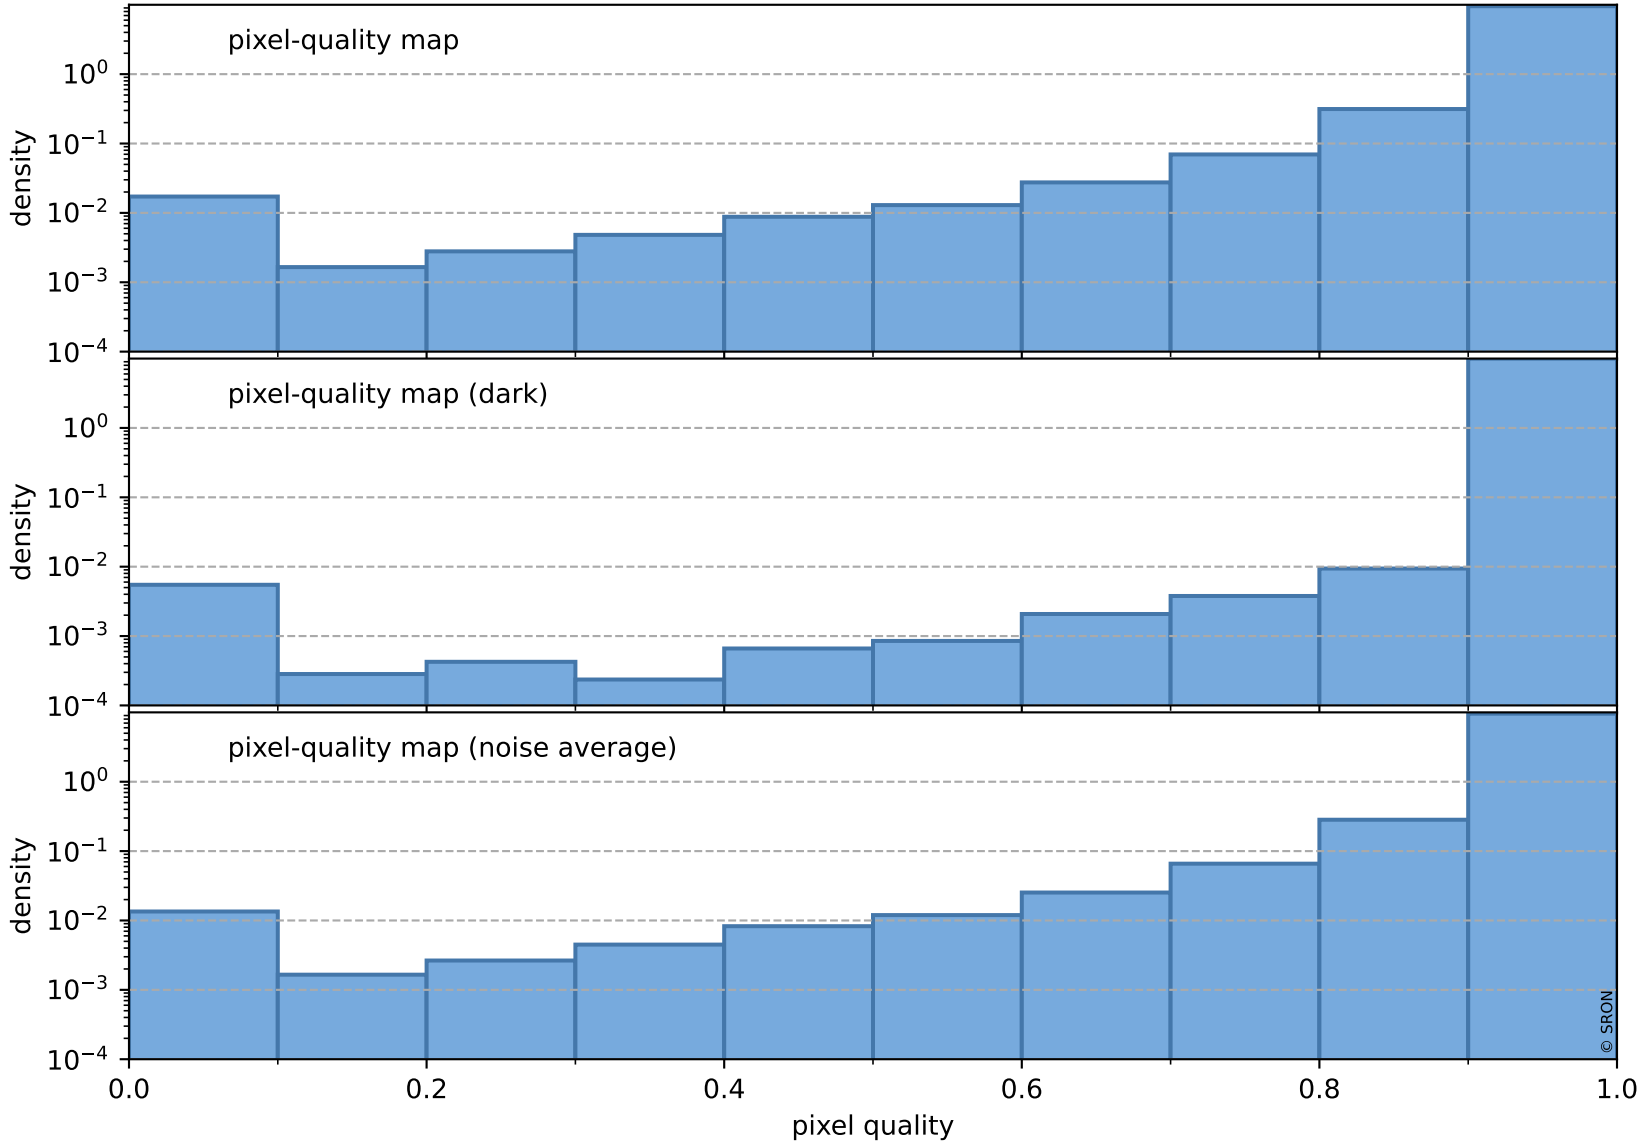

orbits : 19 in [9787, 9832]
coverage : 2019-09-03 / 2019-09-06
to good : 353
good to bad : 1022
to worst : 153
created : 2023-08-22T07:59:37

total quality compared with SWIR pixel-quality CKD

Tropomi SWIR pixel quality (official)

orbits : 19 in [9787, 9832]
coverage : 2019-09-03 / 2019-09-06
created : 2023-08-22T07:59:37

Histograms of pixel-quality

Tropomi SWIR pixel quality (official) ground-tracks of Sentinel-5P

orbits : 19 in [9787, 9832]
coverage : 2019-09-03 / 2019-09-06
created : 2023-08-22T07:59:37

Tropomi SWIR pixel quality (official)

orbits : [2827, 9832]
coverage : 2018-04-30 / 2019-09-06
created : 2023-08-22T07:59:38

trend of pixel quality & temperatures