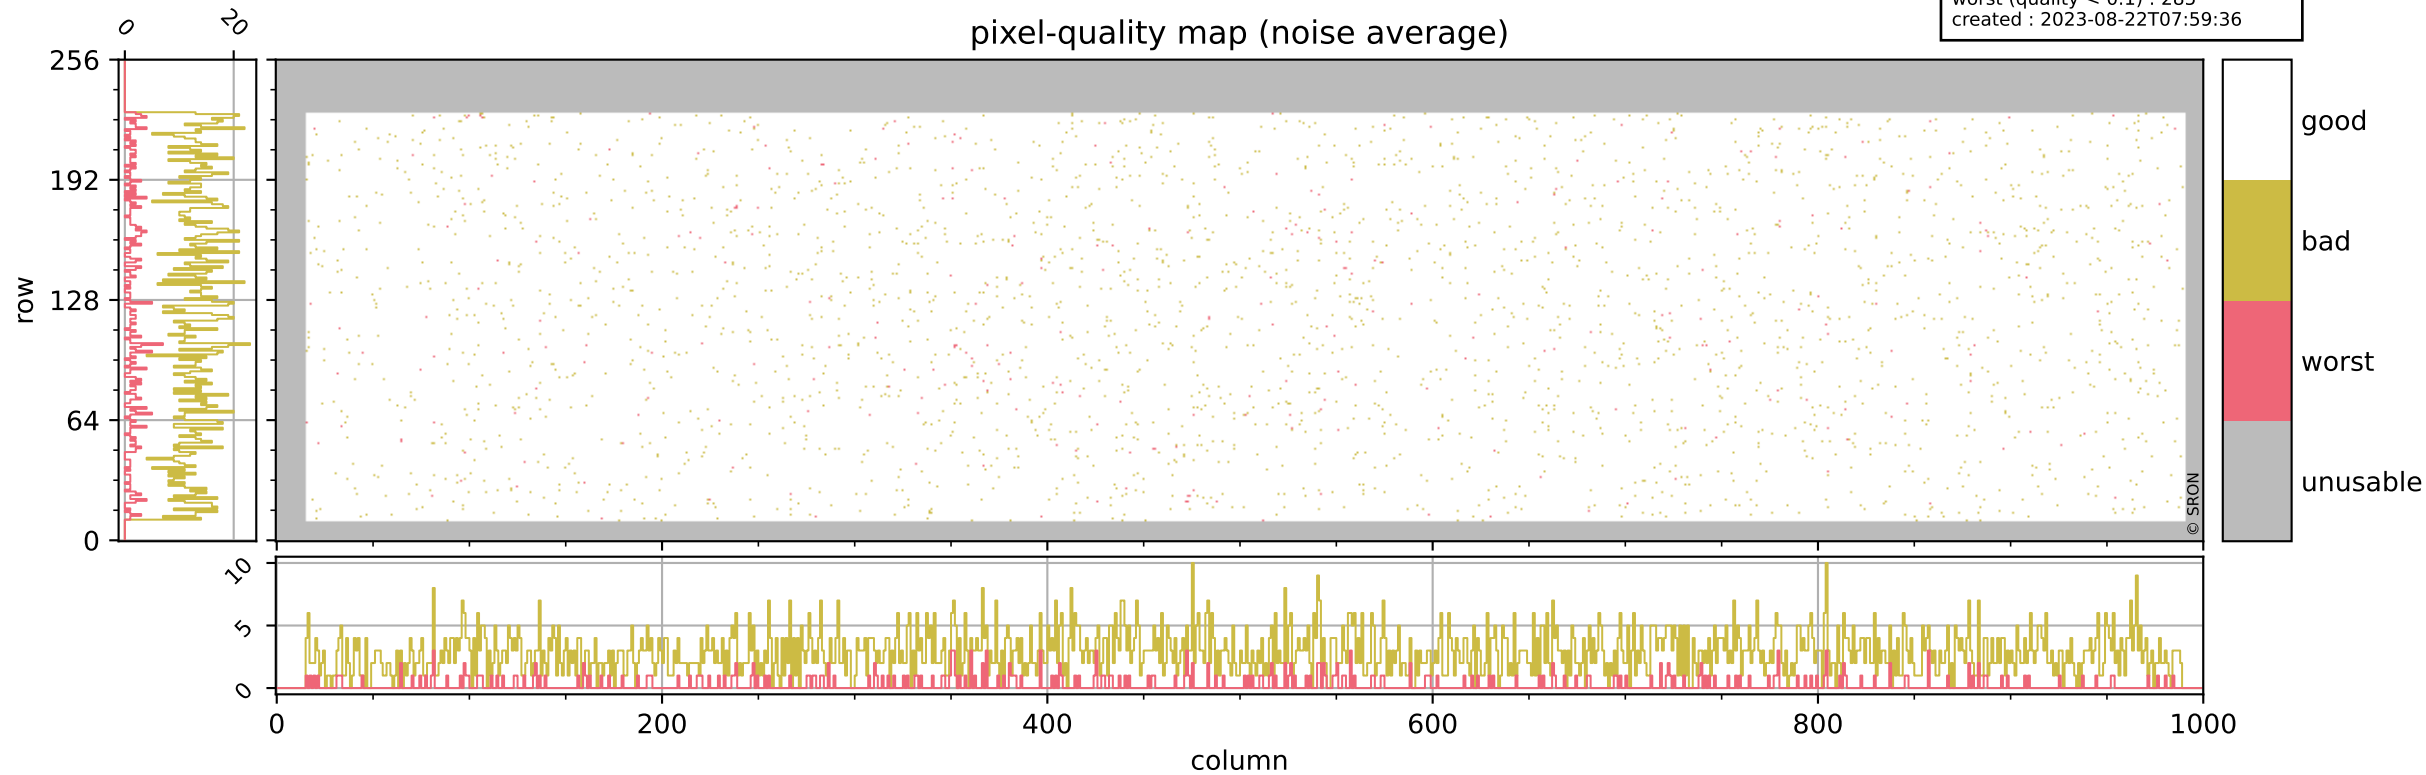

Tropomi SWIR pixel quality (official)

orbits : 19 in [9787, 9832]
coverage : 2019-09-03 / 2019-09-06
bad (quality < 0.8) : 292
worst (quality < 0.1) : 116
created : 2023-08-22T07:59:36

pixel-quality map (dark)

Tropomi SWIR pixel quality (official)

orbits : 19 in [9787, 9832]
coverage : 2019-09-03 / 2019-09-06
bad (quality < 0.8) : 2828
worst (quality < 0.1) : 285
created : 2023-08-22T07:59:36

Tropomi SWIR pixel quality (official)

orbits : 19 in [9787, 9832]
coverage : 2019-09-03 / 2019-09-06
to good : 353
good to bad : 1022
to worst : 153
created : 2023-08-22T07:59:37

total quality compared with SWIR pixel-quality CKD

Tropomi SWIR pixel quality (official)

orbits : 19 in [9787, 9832]
coverage : 2019-09-03 / 2019-09-06
created : 2023-08-22T07:59:37

Histograms of pixel-quality

Tropomi SWIR pixel quality (official) ground-tracks of Sentinel-5P

orbits : 19 in [9787, 9832]
coverage : 2019-09-03 / 2019-09-06
created : 2023-08-22T07:59:37