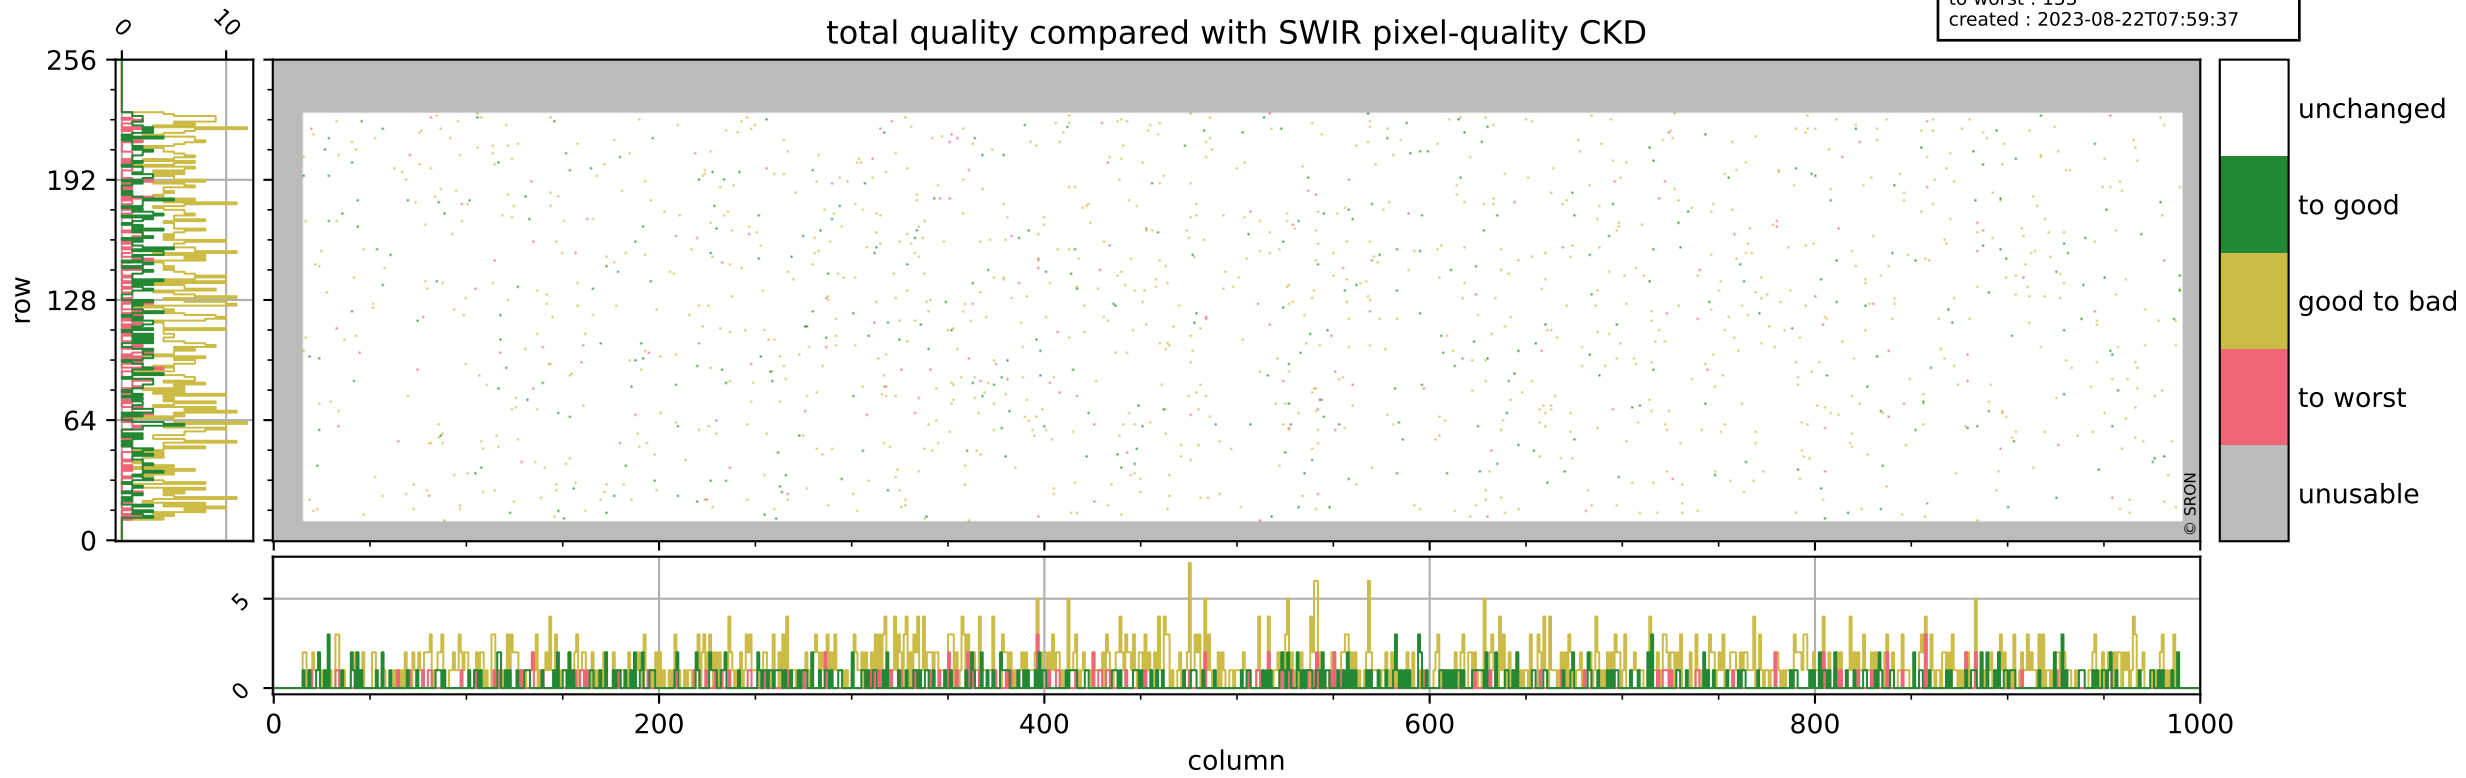

Tropomi SWIR pixel quality (official)

orbits : 19 in [9787, 9832]
coverage : 2019-09-03 / 2019-09-06
bad (quality < 0.8) : 292
worst (quality < 0.1) : 116
created : 2023-08-22T07:59:36

pixel-quality map (dark)

Tropomi SWIR pixel quality (official)

orbits : 19 in [9787, 9832]
coverage : 2019-09-03 / 2019-09-06
bad (quality < 0.8) : 2828
worst (quality < 0.1) : 285
created : 2023-08-22T07:59:36

Tropomi SWIR pixel quality (official)

orbits : 19 in [9787, 9832]
coverage : 2019-09-03 / 2019-09-06
to good : 353
good to bad : 1022
to worst : 153
created : 2023-08-22T07:59:37

total quality compared with SWIR pixel-quality CKD

Tropomi SWIR pixel quality (official)

orbits : 19 in [9787, 9832]
coverage : 2019-09-03 / 2019-09-06
created : 2023-08-22T07:59:37

Histograms of pixel-quality

Tropomi SWIR pixel quality (official) ground-tracks of Sentinel-5P

orbits : 19 in [9787, 9832]
coverage : 2019-09-03 / 2019-09-06
created : 2023-08-22T07:59:37