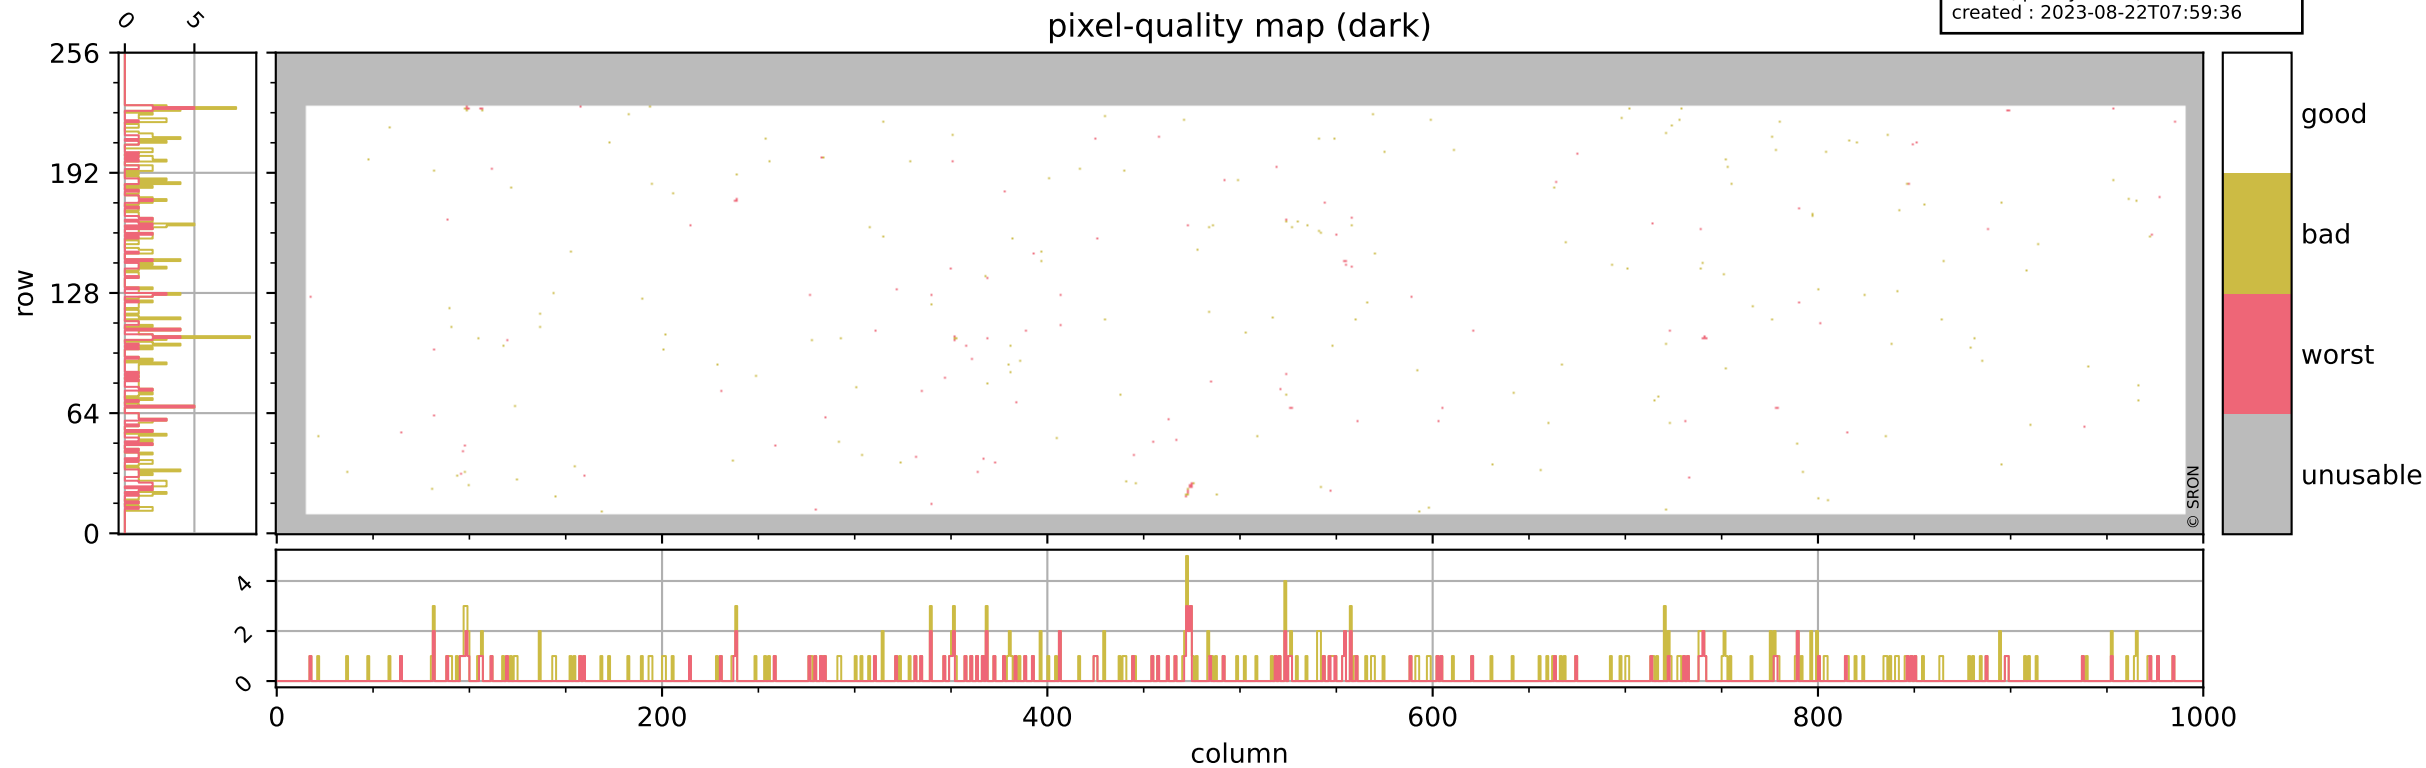

Tropomi SWIR pixel quality (official)

orbits : 19 in [9787, 9832]
coverage : 2019-09-03 / 2019-09-06
bad (quality < 0.8) : 3074
worst (quality < 0.1) : 364
created : 2023-08-22T07:59:36

pixel-quality map

Tropomi SWIR pixel quality (official)

orbits : 19 in [9787, 9832]
coverage : 2019-09-03 / 2019-09-06
bad (quality < 0.8) : 292
worst (quality < 0.1) : 116
created : 2023-08-22T07:59:36

pixel-quality map (dark)

Tropomi SWIR pixel quality (official)

orbits : 19 in [9787, 9832]
coverage : 2019-09-03 / 2019-09-06
bad (quality < 0.8) : 2828
worst (quality < 0.1) : 285
created : 2023-08-22T07:59:36

Tropomi SWIR pixel quality (official)

orbits : 19 in [9787, 9832]
coverage : 2019-09-03 / 2019-09-06
created : 2023-08-22T07:59:37

Histograms of pixel-quality

Tropomi SWIR pixel quality (official) ground-tracks of Sentinel-5P

orbits : 19 in [9787, 9832]
coverage : 2019-09-03 / 2019-09-06
created : 2023-08-22T07:59:37