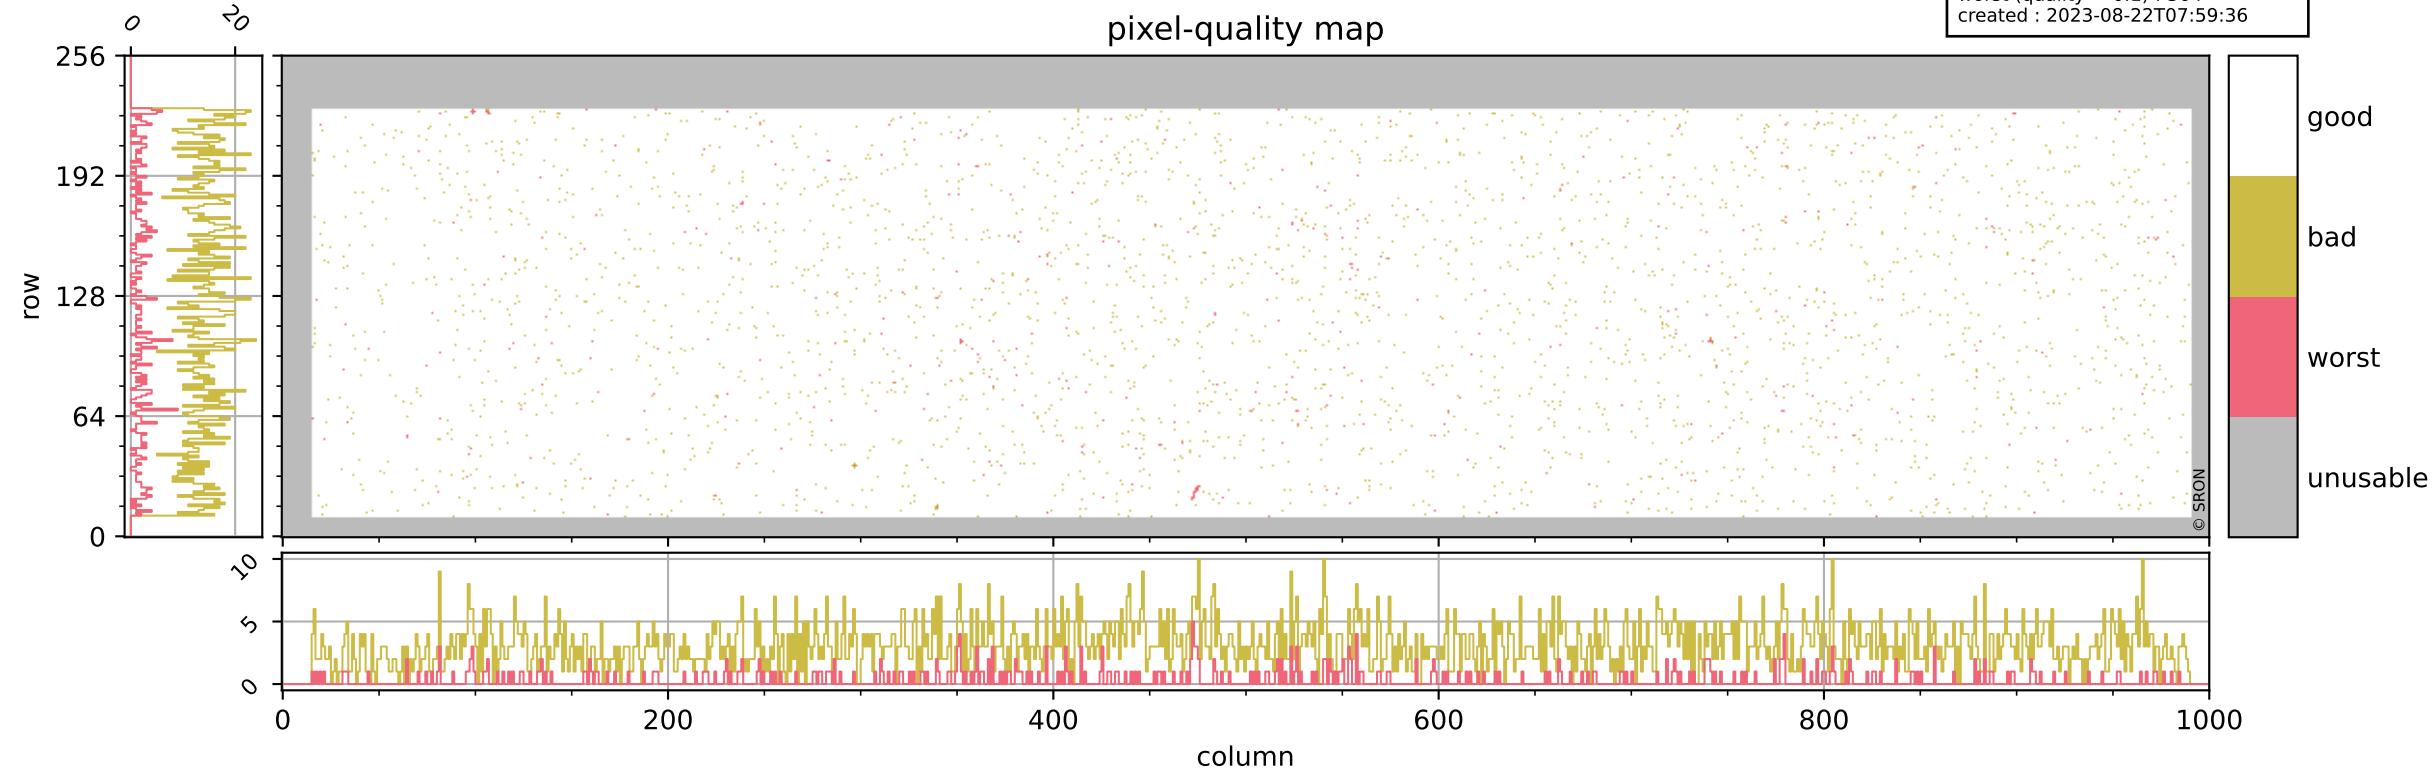

Tropomi SWIR pixel quality (official)

orbits : 19 in [9787, 9832]
coverage : 2019-09-03 / 2019-09-06
bad (quality < 0.8) : 3074
worst (quality < 0.1) : 364
created : 2023-08-22T07:59:36

pixel-quality map

Tropomi SWIR pixel quality (official)

orbits : 19 in [9787, 9832]
coverage : 2019-09-03 / 2019-09-06
bad (quality < 0.8) : 292
worst (quality < 0.1) : 116
created : 2023-08-22T07:59:36

pixel-quality map (dark)

Tropomi SWIR pixel quality (official)

orbits : 19 in [9787, 9832]
coverage : 2019-09-03 / 2019-09-06
bad (quality < 0.8) : 2828
worst (quality < 0.1) : 285
created : 2023-08-22T07:59:36

Tropomi SWIR pixel quality (official)

orbits : 19 in [9787, 9832]
coverage : 2019-09-03 / 2019-09-06
created : 2023-08-22T07:59:37

Histograms of pixel-quality

Tropomi SWIR pixel quality (official) ground-tracks of Sentinel-5P

orbits : 19 in [9787, 9832]
coverage : 2019-09-03 / 2019-09-06
created : 2023-08-22T07:59:37