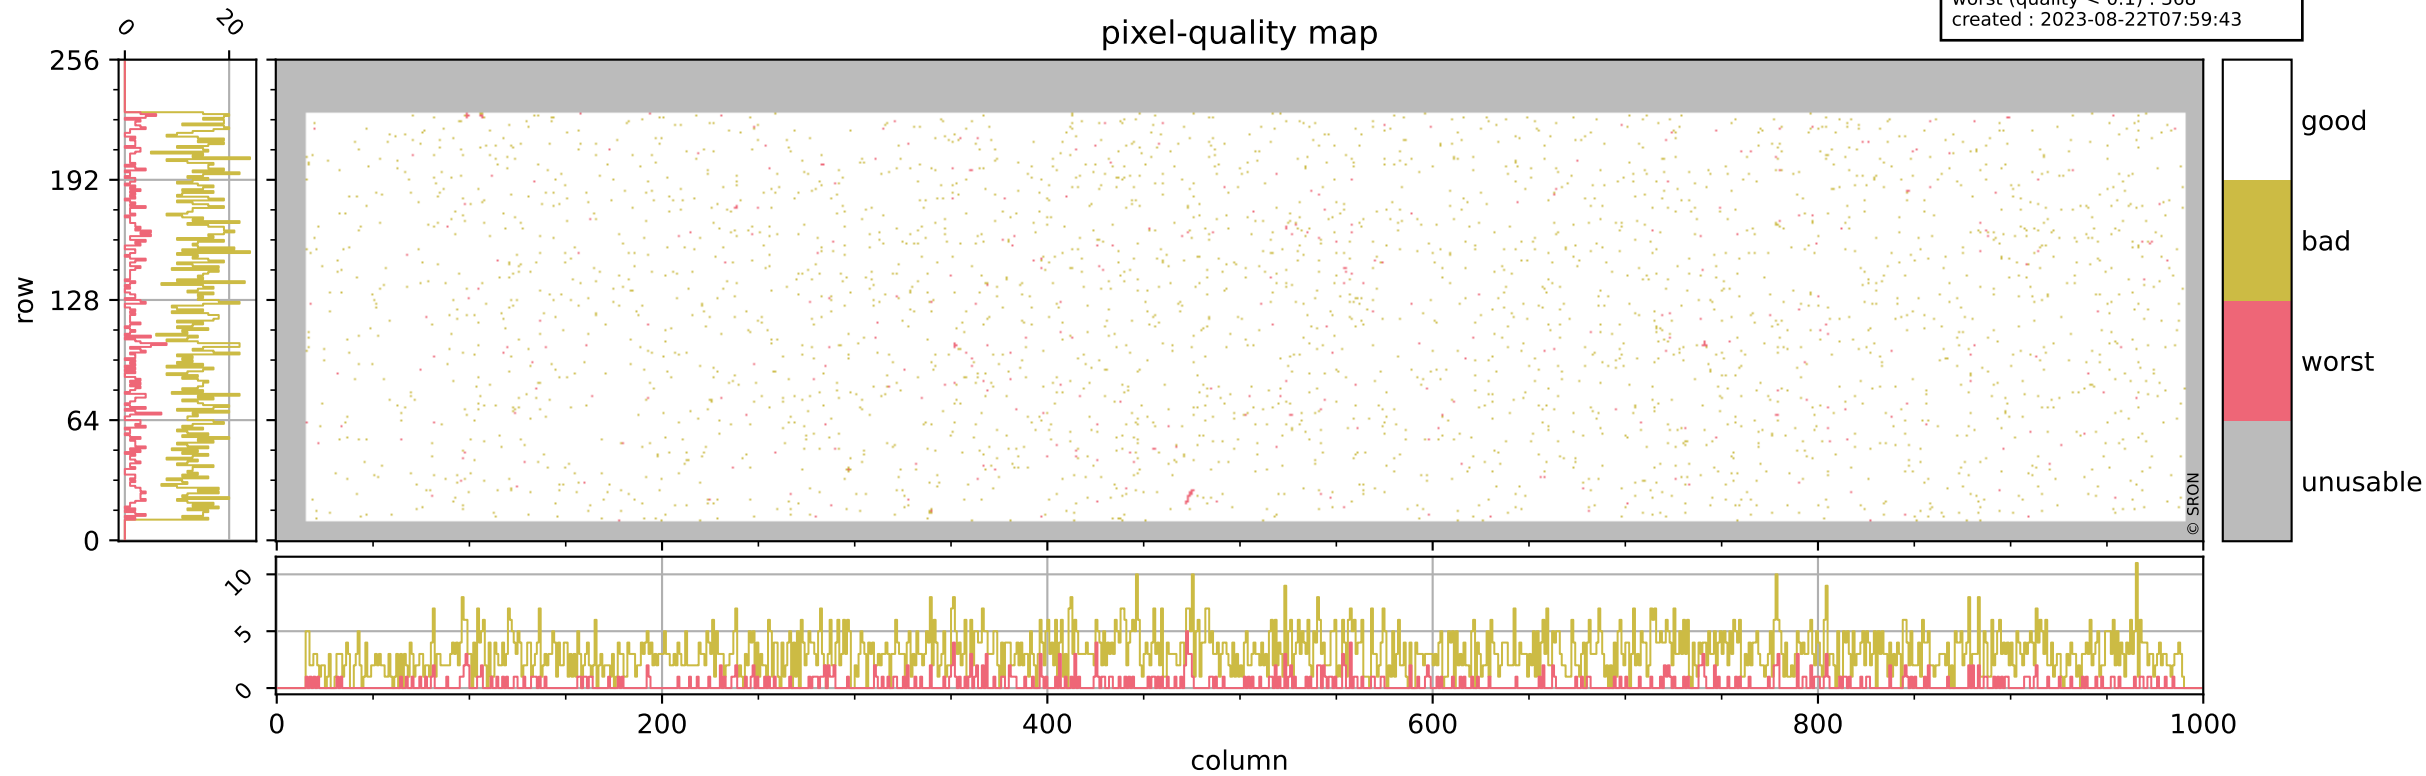

Tropomi SWIR pixel quality (official)

orbits : 19 in [9832, 9877]
coverage : 2019-09-06 / 2019-09-09
bad (quality < 0.8) : 3100
worst (quality < 0.1) : 368
created : 2023-08-22T07:59:43

pixel-quality map

Tropomi SWIR pixel quality (official)

orbits : 19 in [9832, 9877]
coverage : 2019-09-06 / 2019-09-09
bad (quality < 0.8) : 293
worst (quality < 0.1) : 115
created : 2023-08-22T07:59:43

Tropomi SWIR pixel quality (official)

orbits : 19 in [9832, 9877]
coverage : 2019-09-06 / 2019-09-09
bad (quality < 0.8) : 2854
worst (quality < 0.1) : 292
created : 2023-08-22T07:59:43

pixel-quality map (noise average)

Tropomi SWIR pixel quality (official)

orbits : 19 in [9832, 9877]
coverage : 2019-09-06 / 2019-09-09
created : 2023-08-22T07:59:44

Histograms of pixel-quality

Tropomi SWIR pixel quality (official) ground-tracks of Sentinel-5P

orbits : 19 in [9832, 9877]
coverage : 2019-09-06 / 2019-09-09
created : 2023-08-22T07:59:44