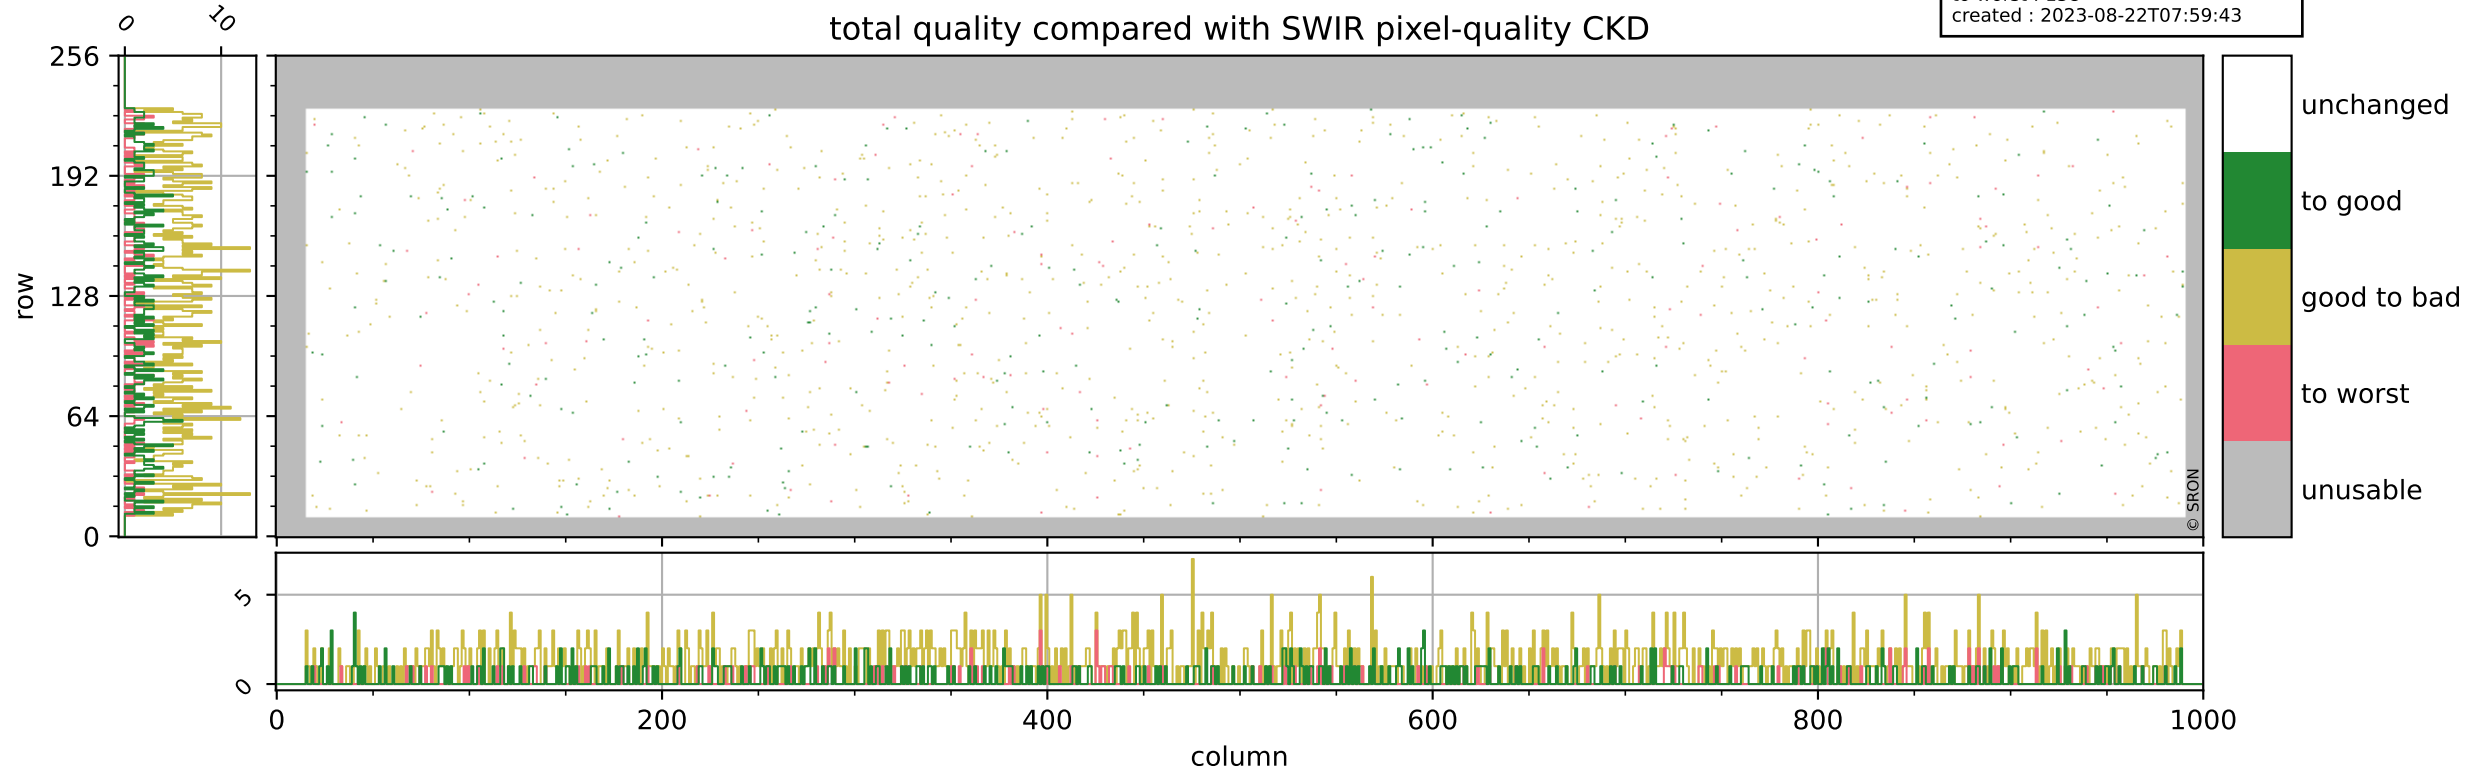

Tropomi SWIR pixel quality (official)

orbits : 19 in [9832, 9877]
coverage : 2019-09-06 / 2019-09-09
bad (quality < 0.8) : 293
worst (quality < 0.1) : 115
created : 2023-08-22T07:59:43

Tropomi SWIR pixel quality (official)

orbits : 19 in [9832, 9877]
coverage : 2019-09-06 / 2019-09-09
bad (quality < 0.8) : 2854
worst (quality < 0.1) : 292
created : 2023-08-22T07:59:43

pixel-quality map (noise average)

Tropomi SWIR pixel quality (official)

orbits : 19 in [9832, 9877]
coverage : 2019-09-06 / 2019-09-09
to good : 345
good to bad : 1042
to worst : 158
created : 2023-08-22T07:59:43

total quality compared with SWIR pixel-quality CKD

Tropomi SWIR pixel quality (official)

orbits : 19 in [9832, 9877]
coverage : 2019-09-06 / 2019-09-09
created : 2023-08-22T07:59:44

Histograms of pixel-quality

Tropomi SWIR pixel quality (official) ground-tracks of Sentinel-5P

orbits : 19 in [9832, 9877]
coverage : 2019-09-06 / 2019-09-09
created : 2023-08-22T07:59:44