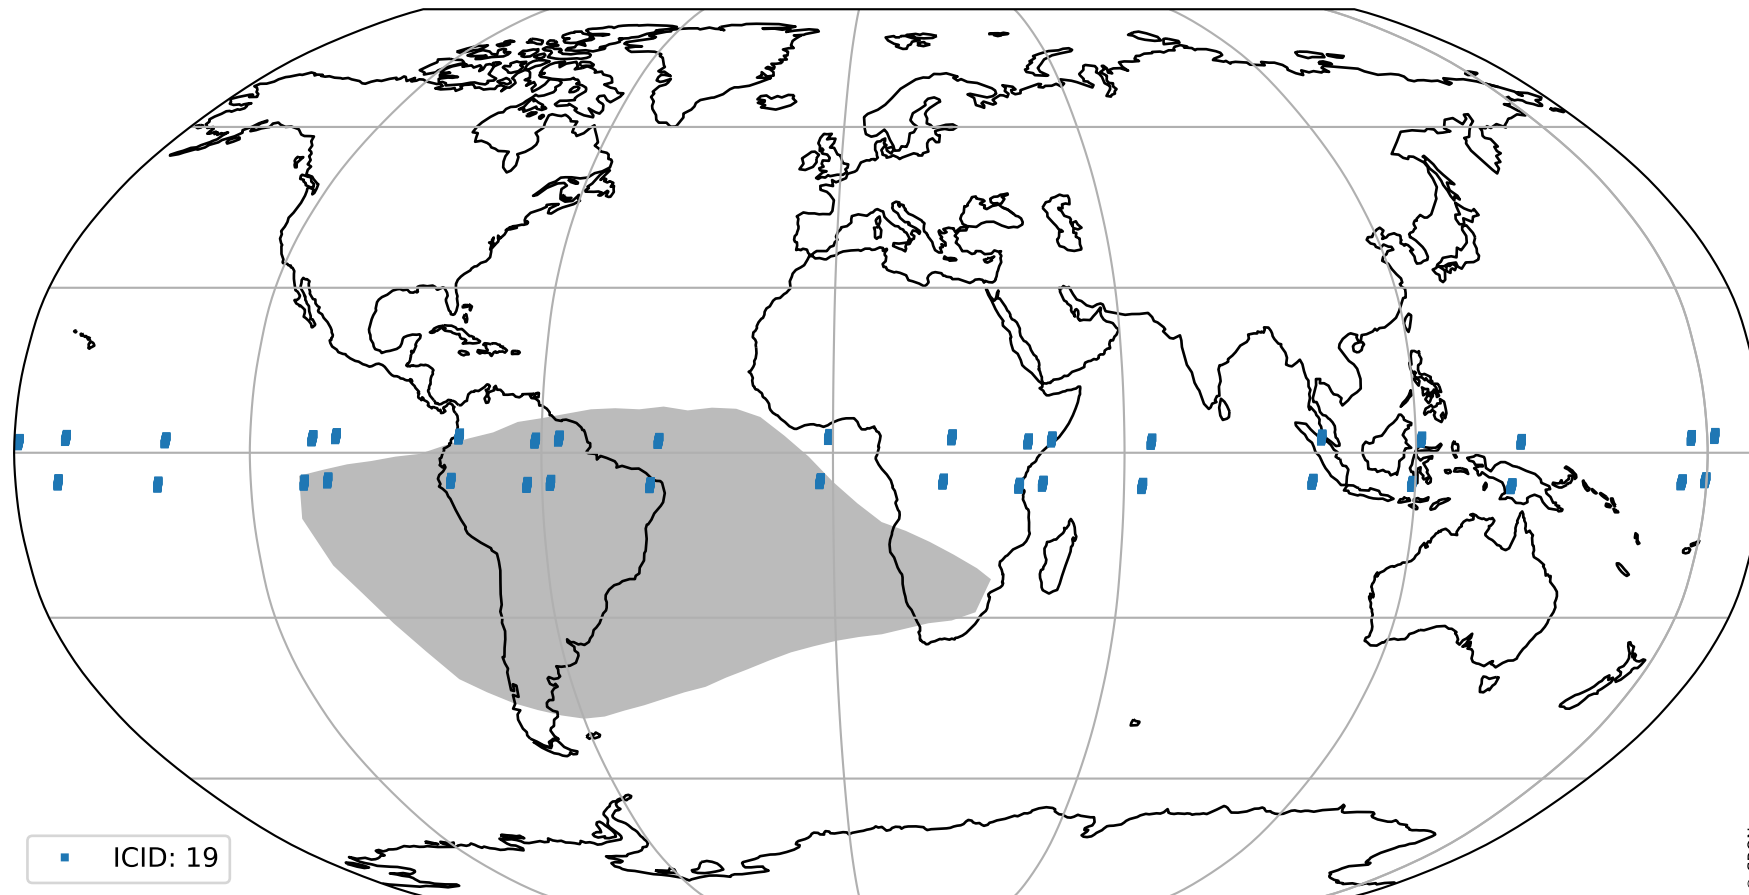

orbits : 19 in [9832, 9877]
coverage : 2019-09-06 / 2019-09-09
bad (quality < 0.8) : 2854
worst (quality < 0.1) : 292
created : 2023-08-22T07:59:43

pixel-quality map (noise average)

Tropomi SWIR pixel quality (official)

orbits : 19 in [9832, 9877]
coverage : 2019-09-06 / 2019-09-09
to good : 345
good to bad : 1042
to worst : 158
created : 2023-08-22T07:59:43

total quality compared with SWIR pixel-quality CKD

Tropomi SWIR pixel quality (official)

orbits : 19 in [9832, 9877]
coverage : 2019-09-06 / 2019-09-09
created : 2023-08-22T07:59:44

Histograms of pixel-quality

Tropomi SWIR pixel quality (official) ground-tracks of Sentinel-5P

orbits : 19 in [9832, 9877]
coverage : 2019-09-06 / 2019-09-09
created : 2023-08-22T07:59:44

Tropomi SWIR pixel quality (official)

orbits : [2827, 9877]
coverage : 2018-04-30 / 2019-09-09
created : 2023-08-22T07:59:44

trend of pixel quality & temperatures