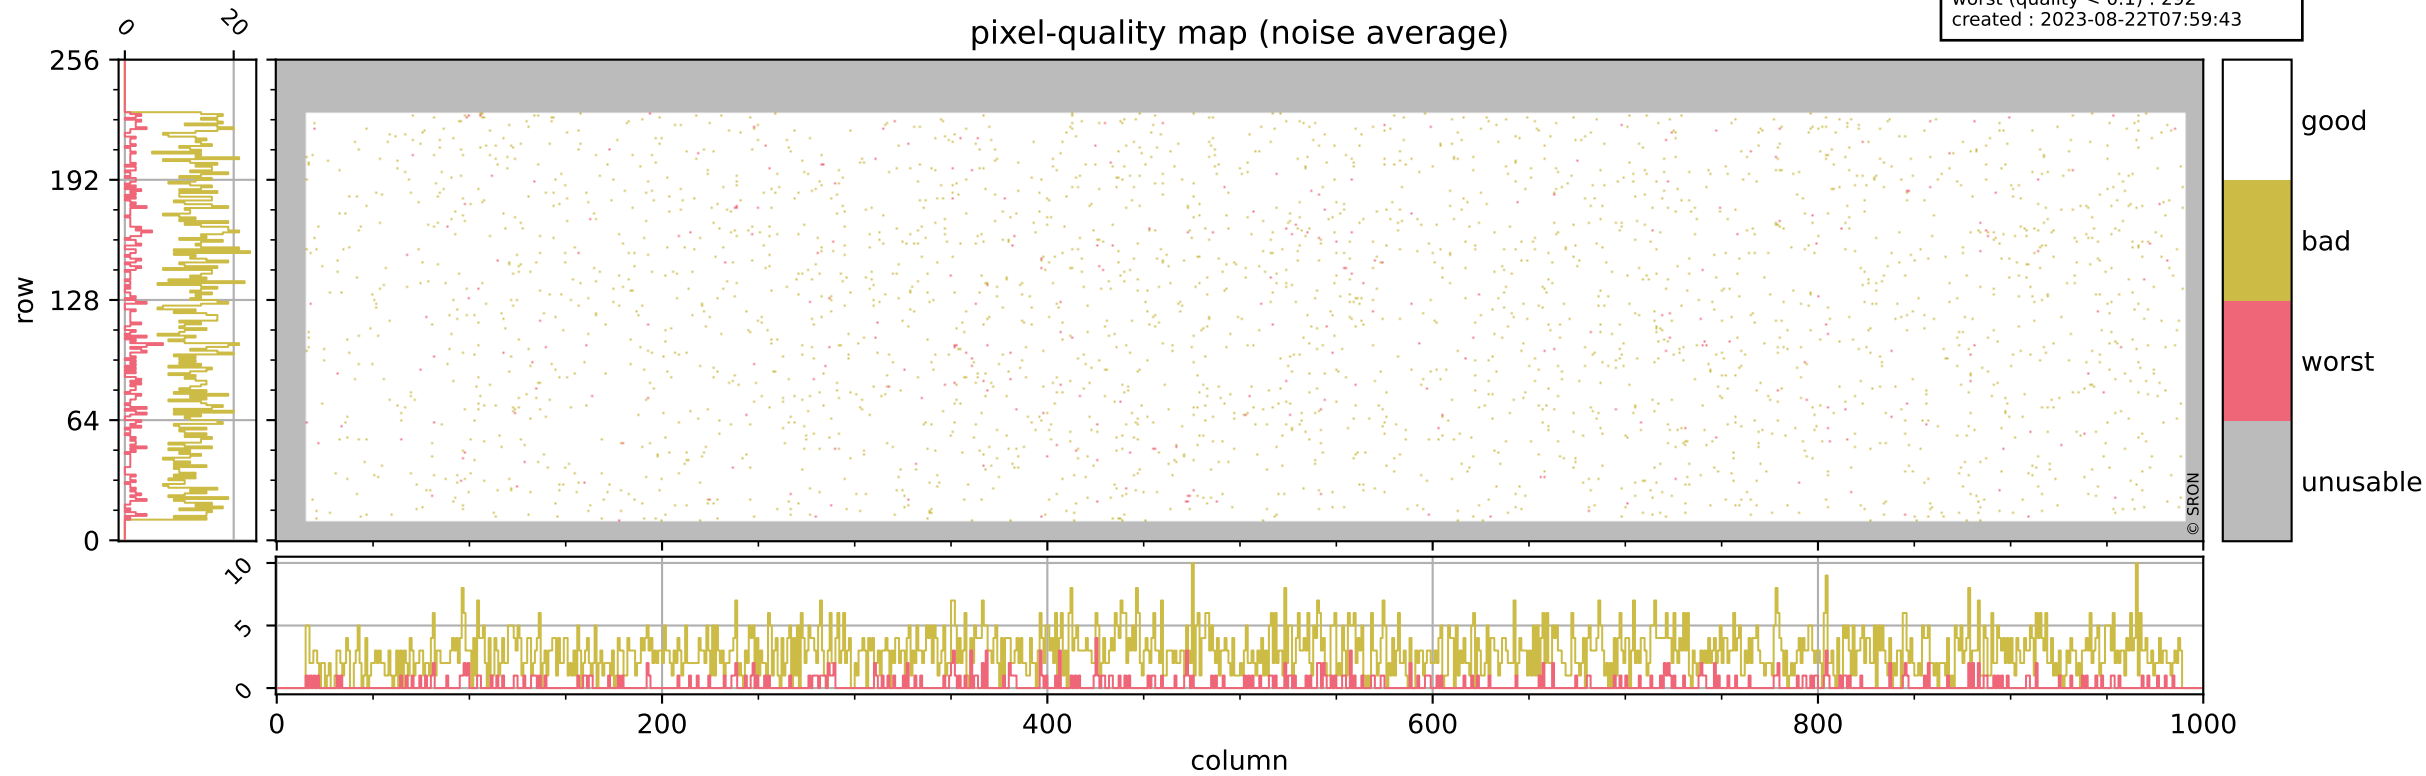

Tropomi SWIR pixel quality (official)

orbits : 19 in [9832, 9877]
coverage : 2019-09-06 / 2019-09-09
bad (quality < 0.8) : 293
worst (quality < 0.1) : 115
created : 2023-08-22T07:59:43

Tropomi SWIR pixel quality (official)

orbits : 19 in [9832, 9877]
coverage : 2019-09-06 / 2019-09-09
bad (quality < 0.8) : 2854
worst (quality < 0.1) : 292
created : 2023-08-22T07:59:43

pixel-quality map (noise average)

Tropomi SWIR pixel quality (official)

orbits : 19 in [9832, 9877]
coverage : 2019-09-06 / 2019-09-09
to good : 345
good to bad : 1042
to worst : 158
created : 2023-08-22T07:59:43

total quality compared with SWIR pixel-quality CKD

Tropomi SWIR pixel quality (official)

orbits : 19 in [9832, 9877]
coverage : 2019-09-06 / 2019-09-09
created : 2023-08-22T07:59:44

Histograms of pixel-quality

Tropomi SWIR pixel quality (official) ground-tracks of Sentinel-5P

orbits : 19 in [9832, 9877]
coverage : 2019-09-06 / 2019-09-09
created : 2023-08-22T07:59:44