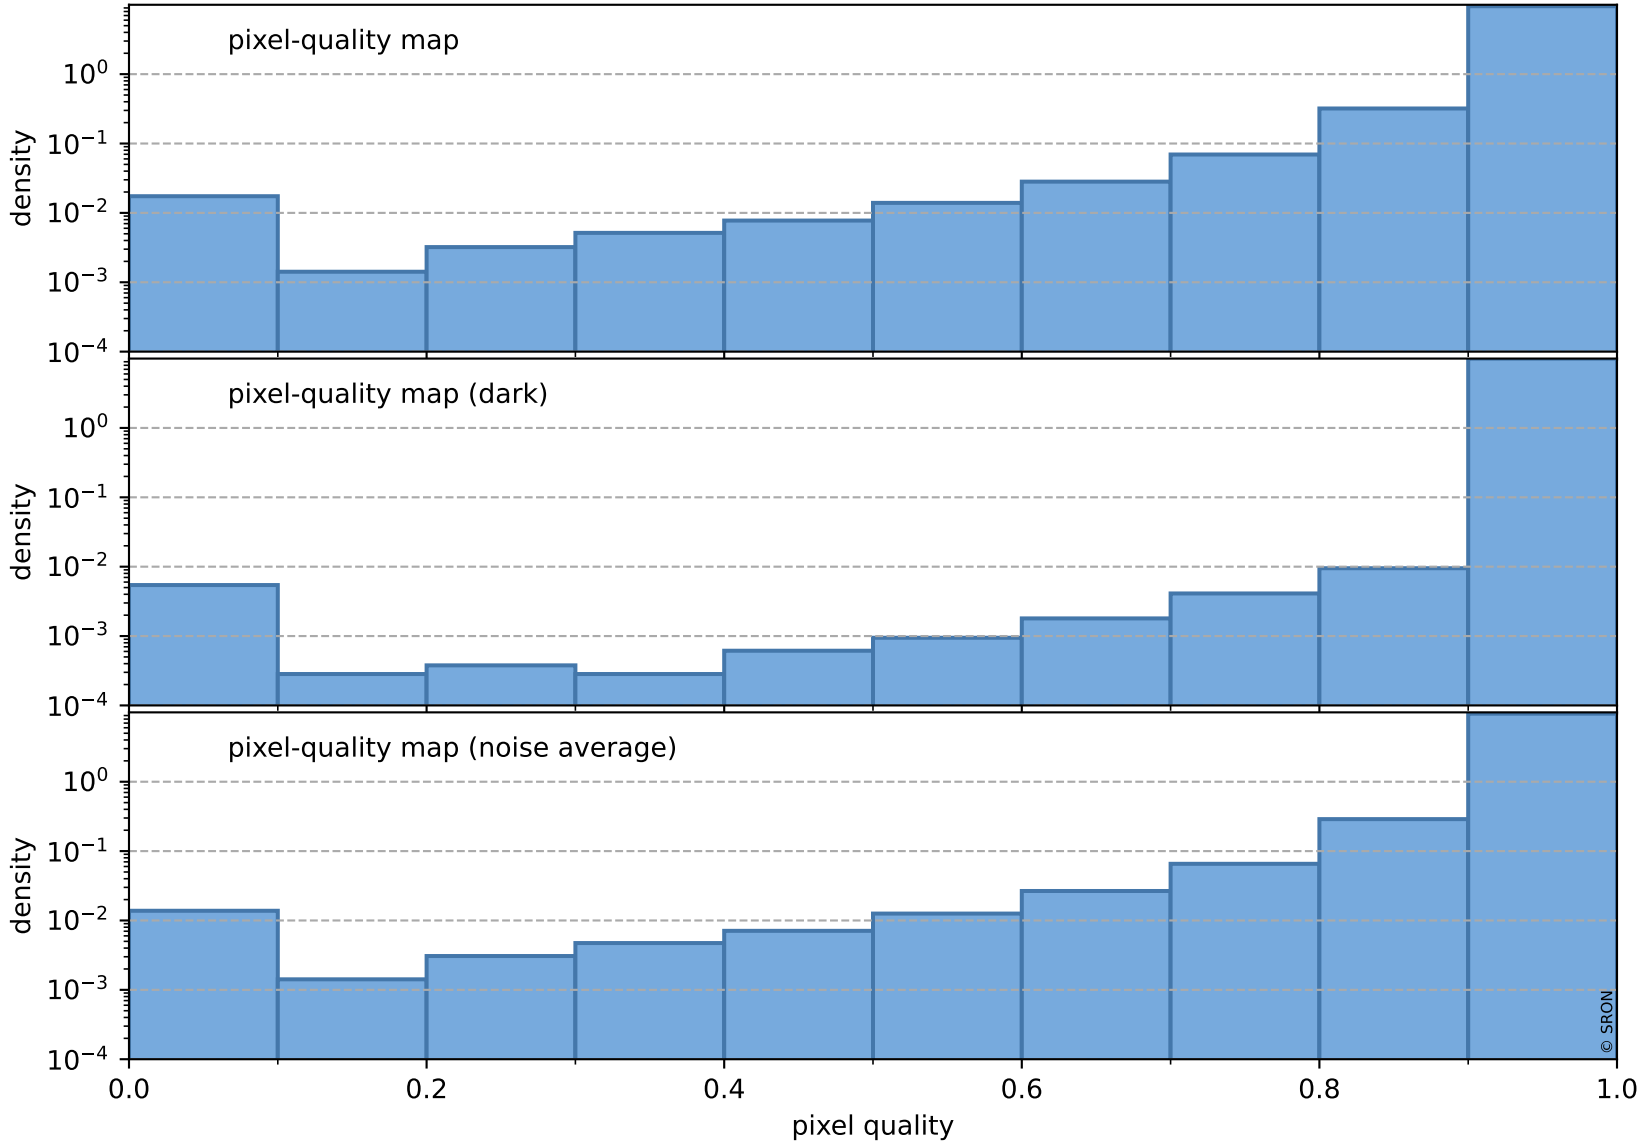

orbits : 19 in [9832, 9877]
coverage : 2019-09-06 / 2019-09-09
to good : 345
good to bad : 1042
to worst : 158
created : 2023-08-22T07:59:43

total quality compared with SWIR pixel-quality CKD

Tropomi SWIR pixel quality (official)

orbits : 19 in [9832, 9877]
coverage : 2019-09-06 / 2019-09-09
created : 2023-08-22T07:59:44

Histograms of pixel-quality

Tropomi SWIR pixel quality (official) ground-tracks of Sentinel-5P

orbits : 19 in [9832, 9877]
coverage : 2019-09-06 / 2019-09-09
created : 2023-08-22T07:59:44

Tropomi SWIR pixel quality (official)

orbits : [2827, 9877]
coverage : 2018-04-30 / 2019-09-09
created : 2023-08-22T07:59:44

trend of pixel quality & temperatures