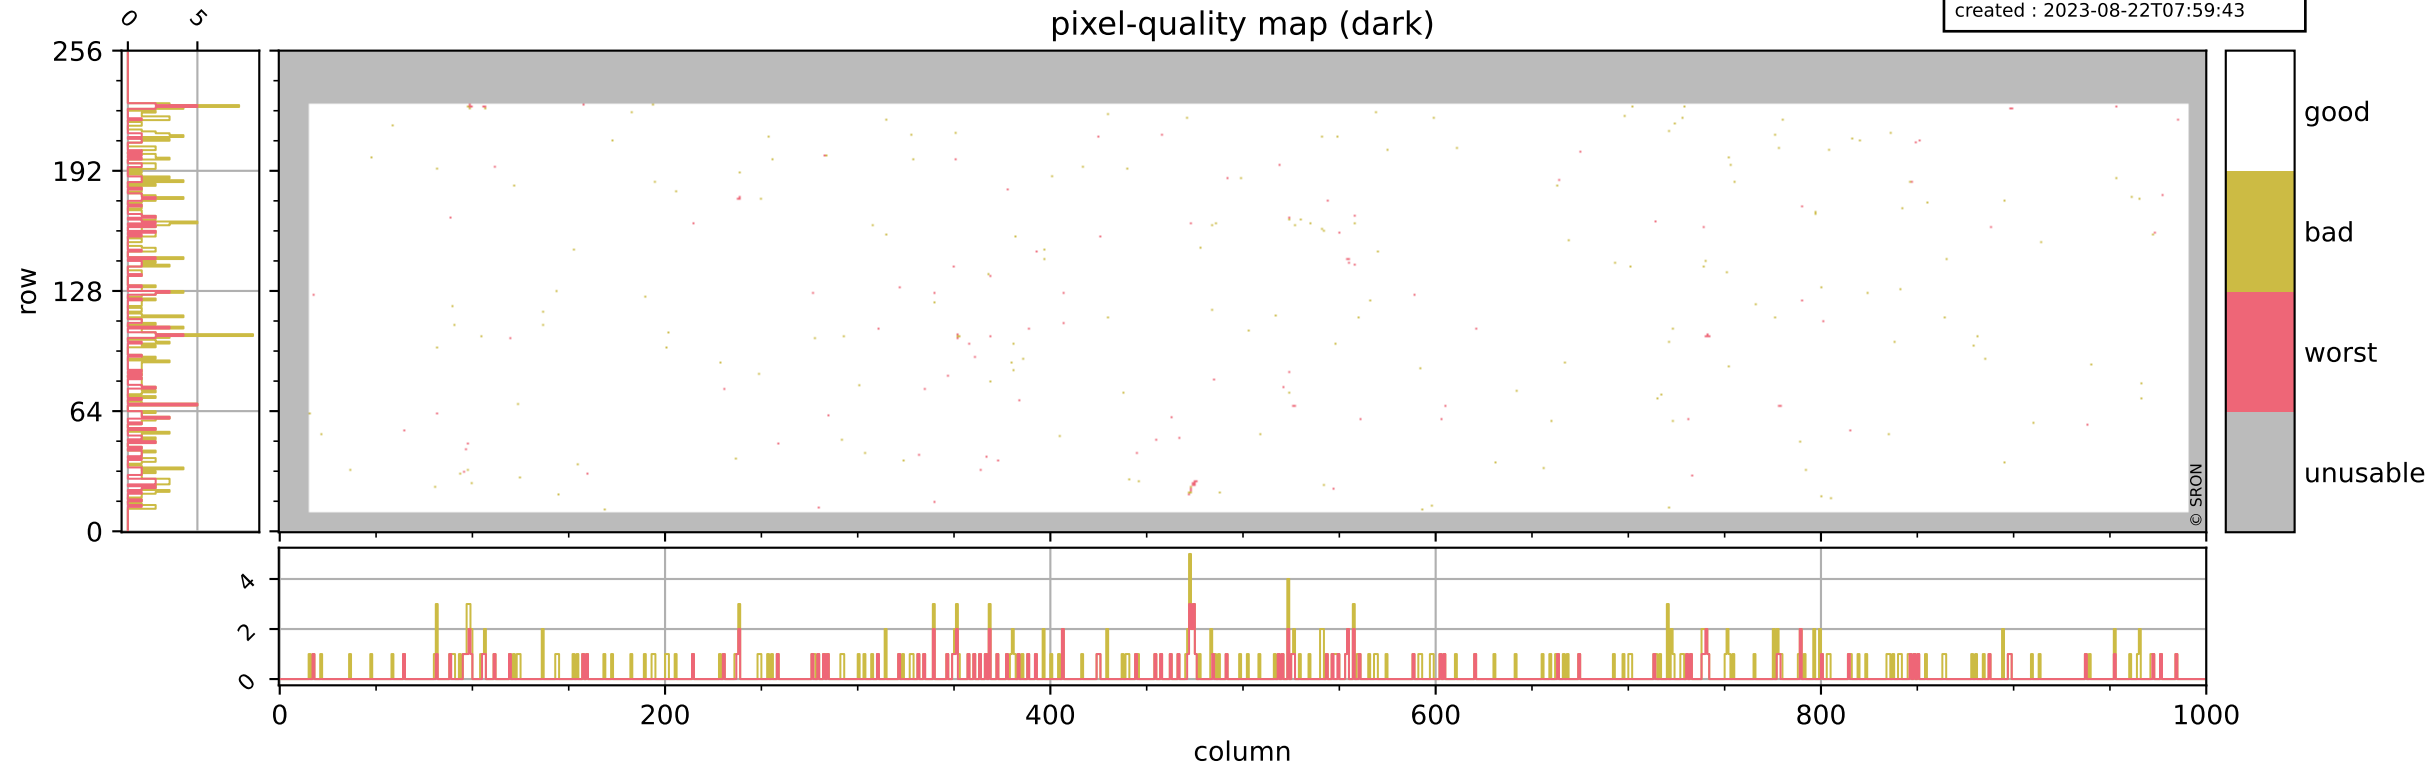

Tropomi SWIR pixel quality (official)

orbits : 19 in [9832, 9877]
coverage : 2019-09-06 / 2019-09-09
bad (quality < 0.8) : 3100
worst (quality < 0.1) : 368
created : 2023-08-22T07:59:43

pixel-quality map

Tropomi SWIR pixel quality (official)

orbits : 19 in [9832, 9877]
coverage : 2019-09-06 / 2019-09-09
bad (quality < 0.8) : 293
worst (quality < 0.1) : 115
created : 2023-08-22T07:59:43

Tropomi SWIR pixel quality (official)

orbits : 19 in [9832, 9877]
coverage : 2019-09-06 / 2019-09-09
bad (quality < 0.8) : 2854
worst (quality < 0.1) : 292
created : 2023-08-22T07:59:43

pixel-quality map (noise average)

Tropomi SWIR pixel quality (official)

orbits : 19 in [9832, 9877]
coverage : 2019-09-06 / 2019-09-09
to good : 345
good to bad : 1042
to worst : 158
created : 2023-08-22T07:59:43

total quality compared with SWIR pixel-quality CKD

Tropomi SWIR pixel quality (official)