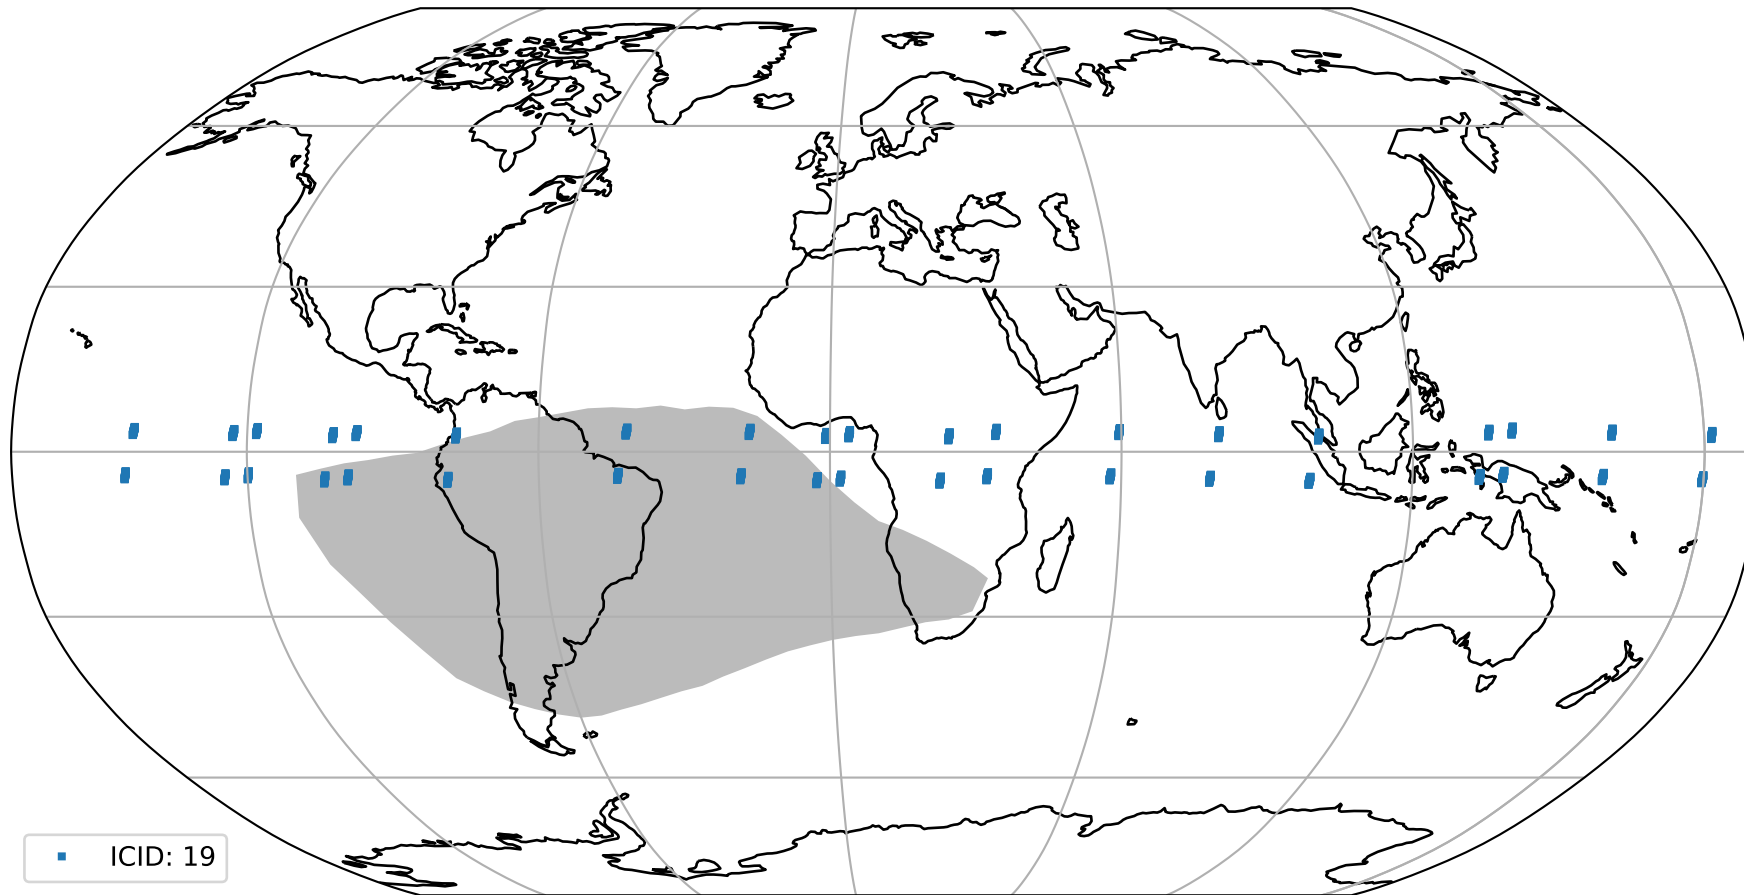

Tropomi SWIR pixel quality (official)

orbits : 19 in [9862, 9907]
coverage : 2019-09-08 / 2019-09-11
to good : 350
good to bad : 1033
to worst : 139
created : 2023-08-22T07:59:48

total quality compared with SWIR pixel-quality CKD

Tropomi SWIR pixel quality (official)

orbits : 19 in [9862, 9907]
coverage : 2019-09-08 / 2019-09-11
created : 2023-08-22T07:59:48

Histograms of pixel-quality

Tropomi SWIR pixel quality (official) ground-tracks of Sentinel-5P

orbits : 19 in [9862, 9907]
coverage : 2019-09-08 / 2019-09-11
created : 2023-08-22T07:59:49

Tropomi SWIR pixel quality (official)

orbits : [2827, 9907]
coverage : 2018-04-30 / 2019-09-11
created : 2023-08-22T07:59:49