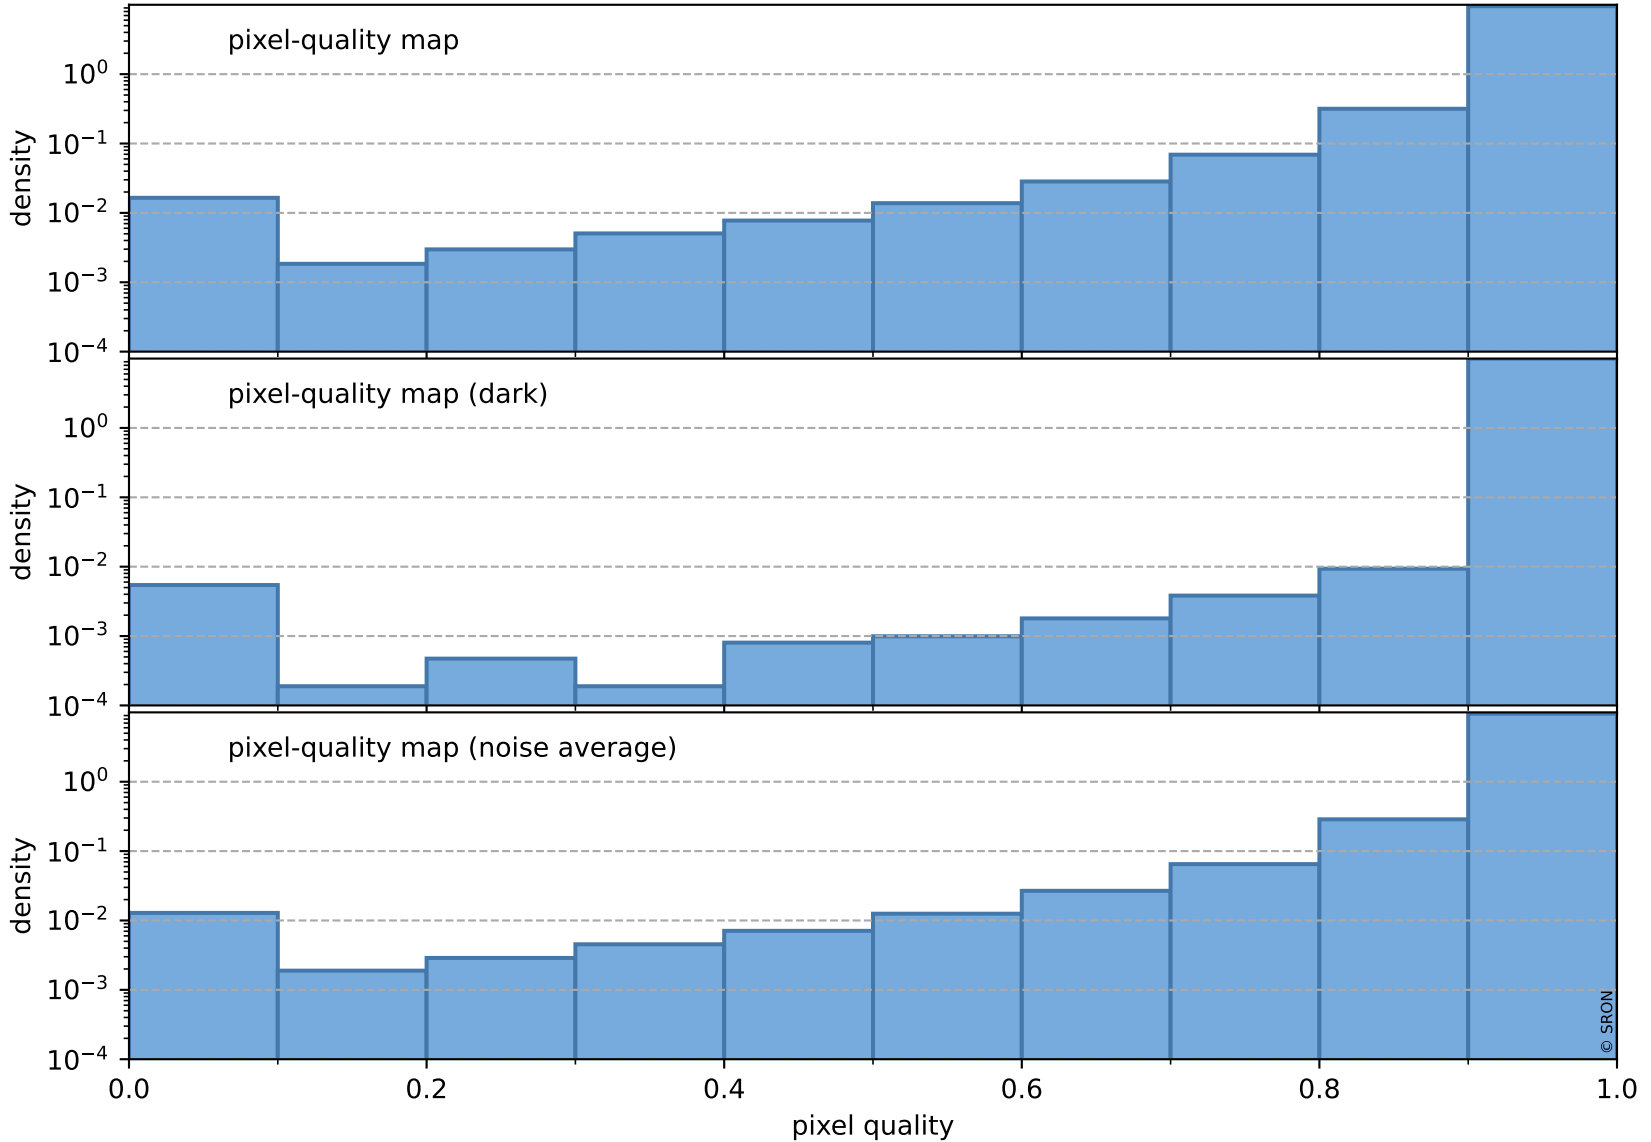

Tropomi SWIR pixel quality (official)

orbits : 19 in [9862, 9907]
coverage : 2019-09-08 / 2019-09-11
to good : 350
good to bad : 1033
to worst : 139
created : 2023-08-22T07:59:48

total quality compared with SWIR pixel-quality CKD

Tropomi SWIR pixel quality (official)

orbits : 19 in [9862, 9907]
coverage : 2019-09-08 / 2019-09-11
created : 2023-08-22T07:59:48

Histograms of pixel-quality

Tropomi SWIR pixel quality (official) ground-tracks of Sentinel-5P

orbits : 19 in [9862, 9907]
coverage : 2019-09-08 / 2019-09-11
created : 2023-08-22T07:59:49

Tropomi SWIR pixel quality (official)

orbits : [2827, 9907]
coverage : 2018-04-30 / 2019-09-11
created : 2023-08-22T07:59:49