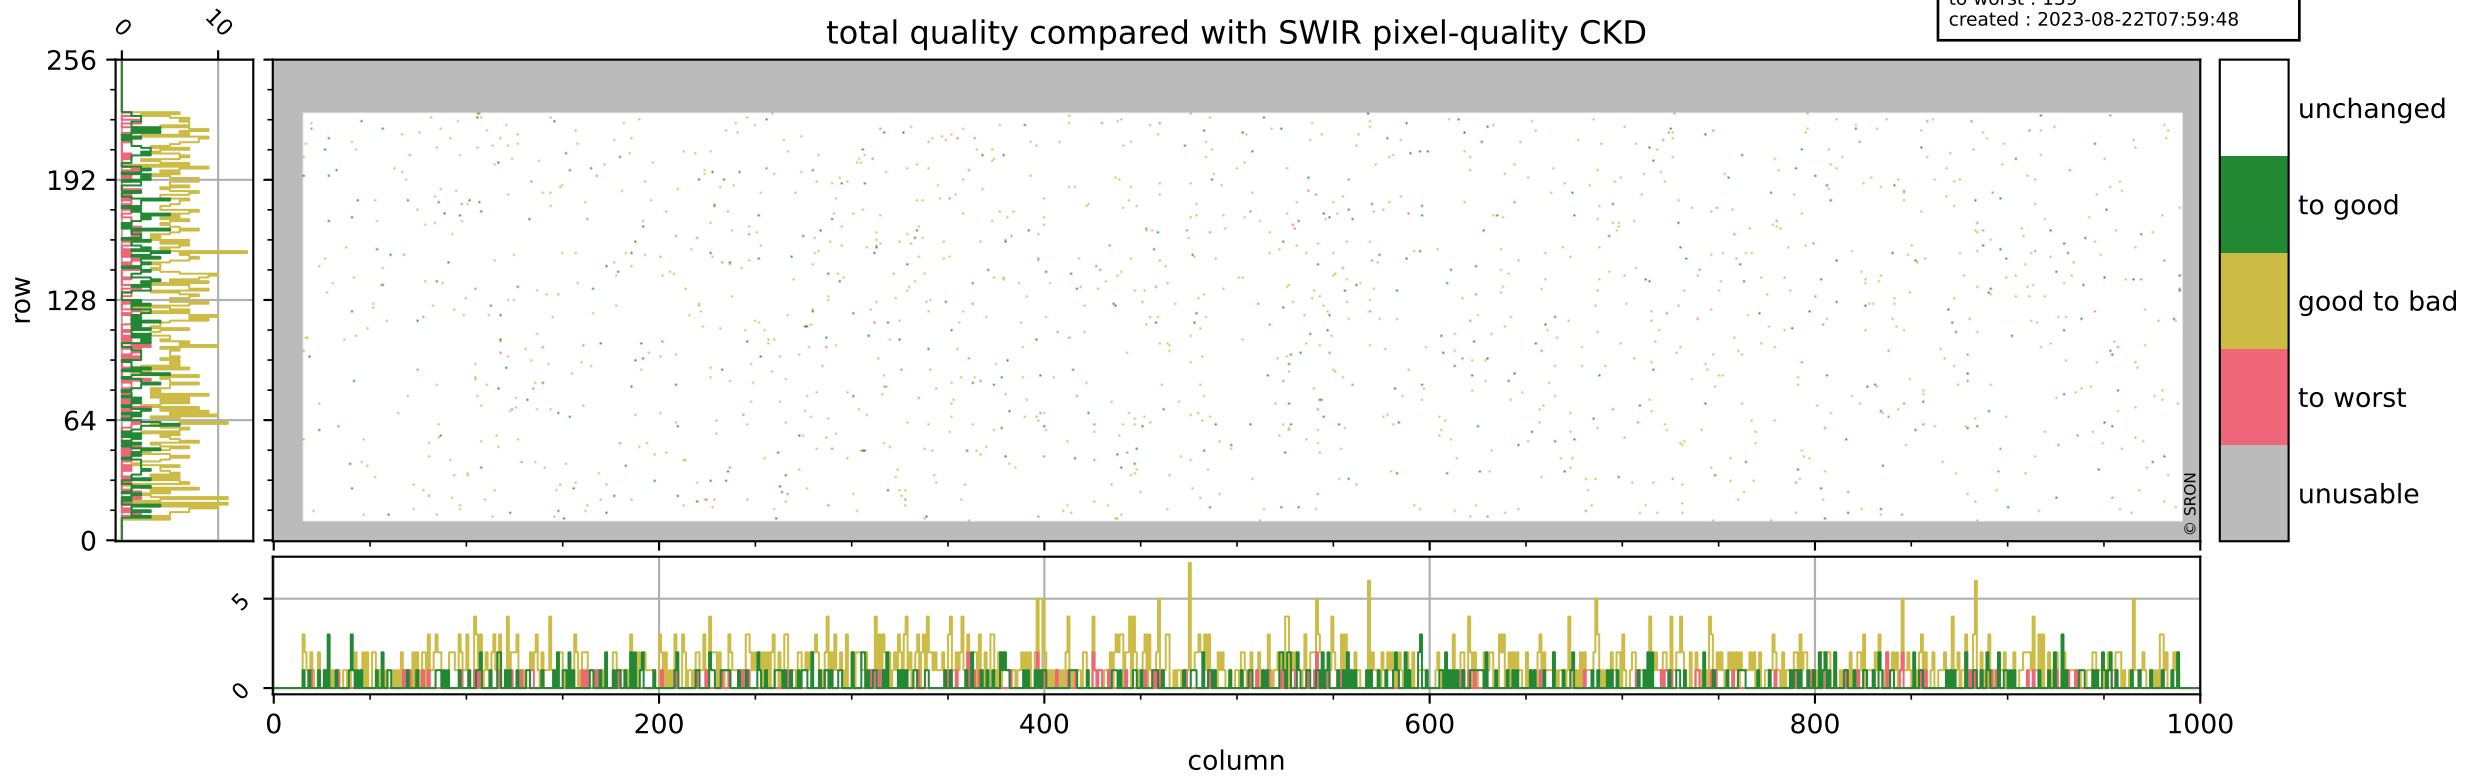

Tropomi SWIR pixel quality (official)

orbits : 19 in [9862, 9907]
coverage : 2019-09-08 / 2019-09-11
bad (quality < 0.8) : 290
worst (quality < 0.1) : 115
created : 2023-08-22T07:59:47

pixel-quality map (dark)

Tropomi SWIR pixel quality (official)

orbits : 19 in [9862, 9907]
coverage : 2019-09-08 / 2019-09-11
bad (quality < 0.8) : 2823
worst (quality < 0.1) : 272
created : 2023-08-22T07:59:48

pixel-quality map (noise average)

Tropomi SWIR pixel quality (official)

orbits : 19 in [9862, 9907]
coverage : 2019-09-08 / 2019-09-11
to good : 350
good to bad : 1033
to worst : 139
created : 2023-08-22T07:59:48

total quality compared with SWIR pixel-quality CKD

Tropomi SWIR pixel quality (official)

orbits : 19 in [9862, 9907]
coverage : 2019-09-08 / 2019-09-11
created : 2023-08-22T07:59:48

Histograms of pixel-quality

Tropomi SWIR pixel quality (official) ground-tracks of Sentinel-5P