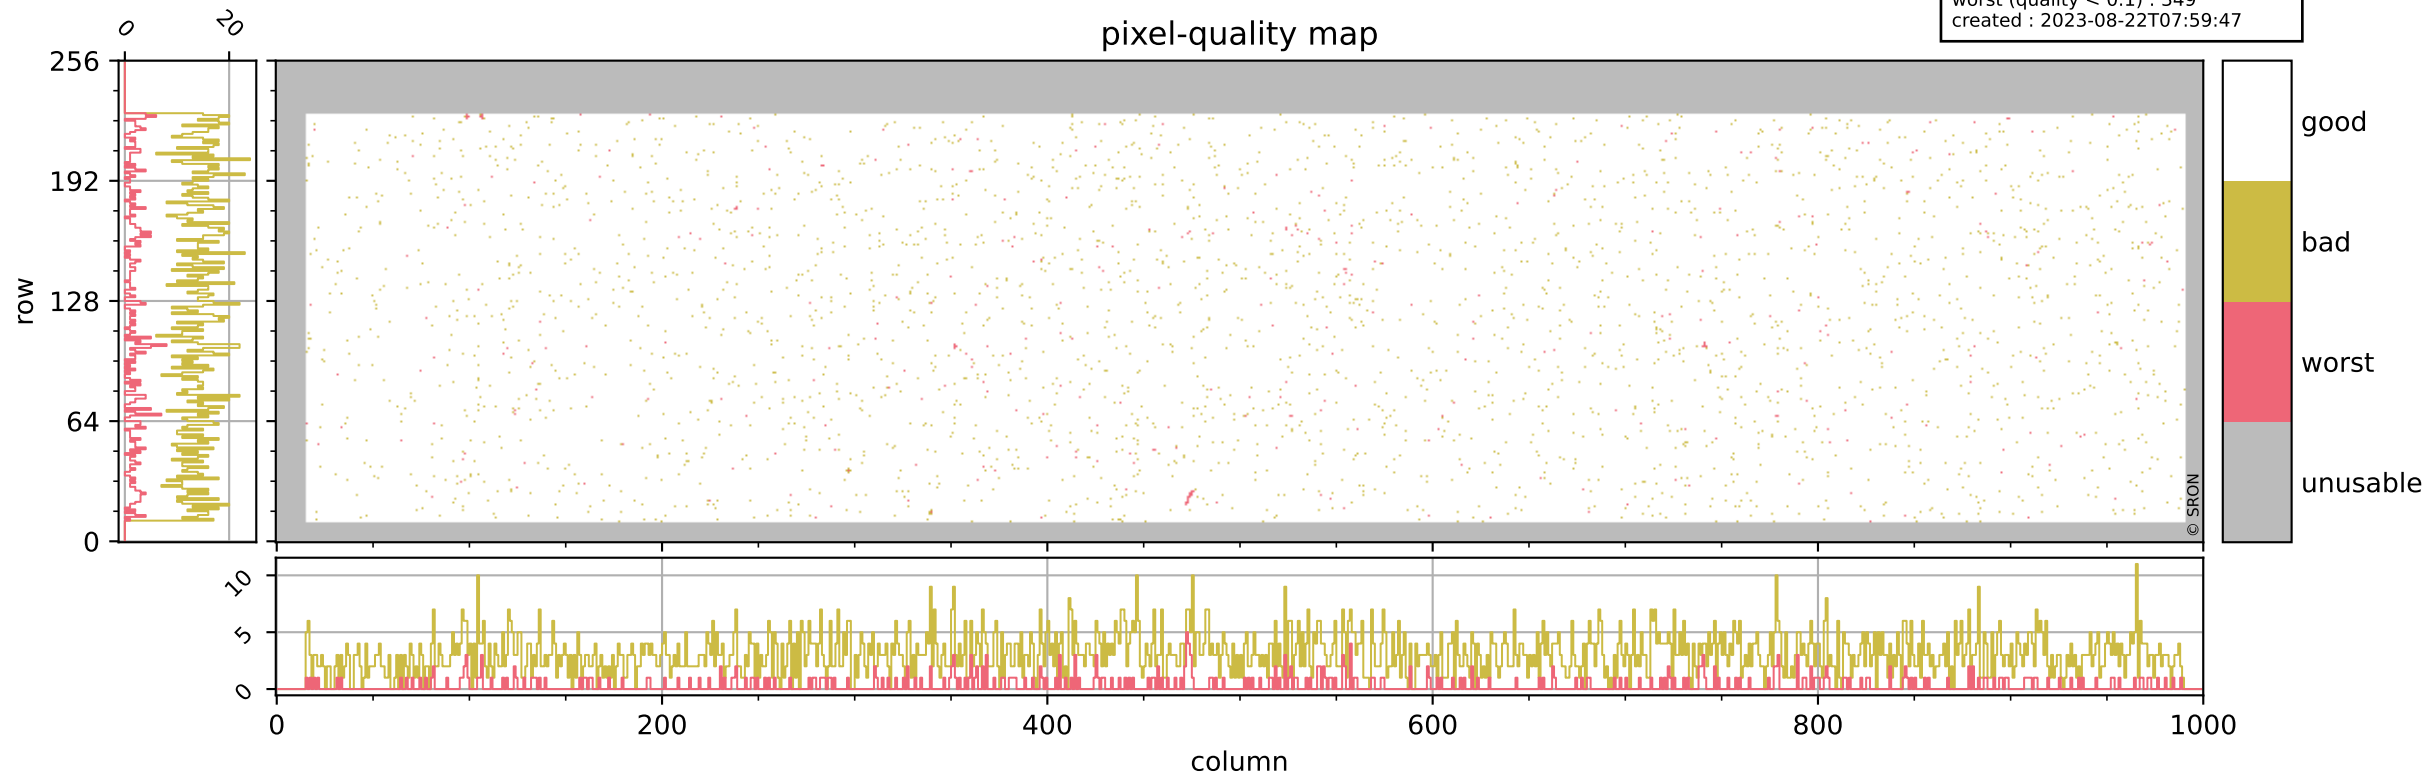

Tropomi SWIR pixel quality (official)

orbits : 19 in [9862, 9907]
coverage : 2019-09-08 / 2019-09-11
bad (quality < 0.8) : 3074
worst (quality < 0.1) : 349
created : 2023-08-22T07:59:47

pixel-quality map

Tropomi SWIR pixel quality (official)

orbits : 19 in [9862, 9907]
coverage : 2019-09-08 / 2019-09-11
bad (quality < 0.8) : 290
worst (quality < 0.1) : 115
created : 2023-08-22T07:59:47

pixel-quality map (dark)

Tropomi SWIR pixel quality (official)

orbits : 19 in [9862, 9907]
coverage : 2019-09-08 / 2019-09-11
bad (quality < 0.8) : 2823
worst (quality < 0.1) : 272
created : 2023-08-22T07:59:48

pixel-quality map (noise average)

Tropomi SWIR pixel quality (official)

orbits : 19 in [9862, 9907]
coverage : 2019-09-08 / 2019-09-11
to good : 350
good to bad : 1033
to worst : 139
created : 2023-08-22T07:59:48

total quality compared with SWIR pixel-quality CKD