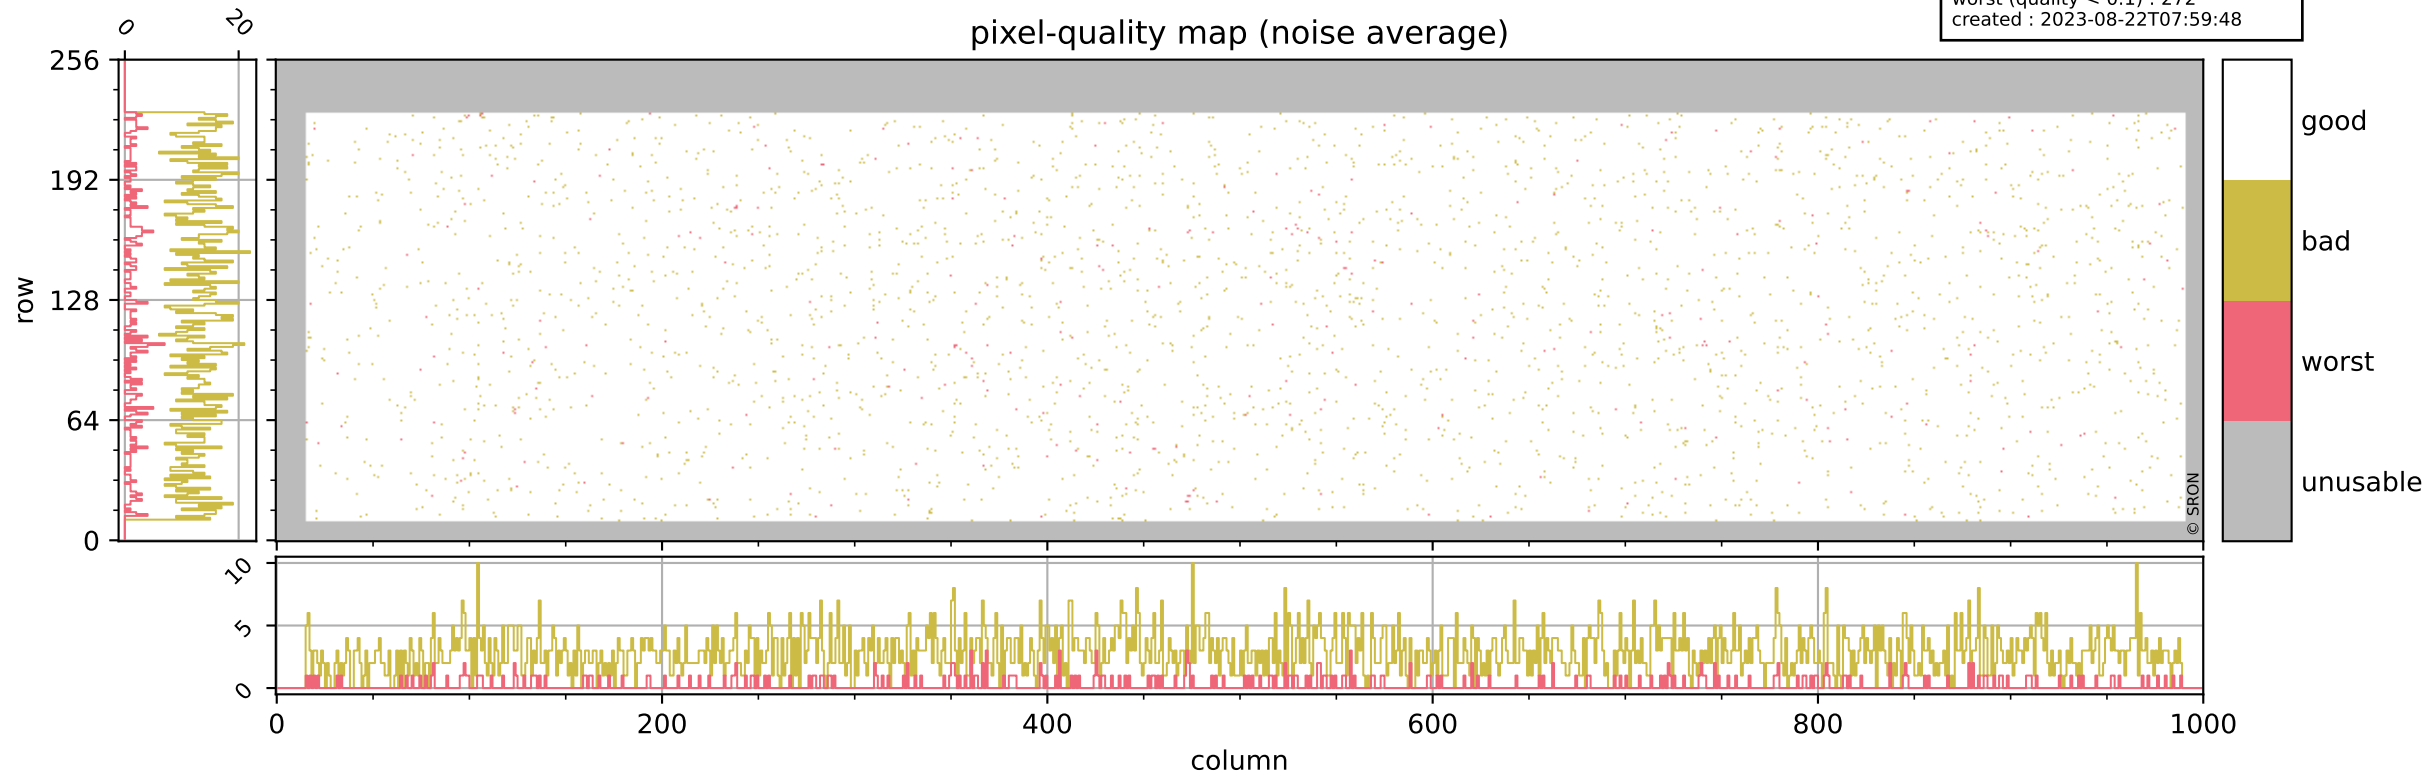

Tropomi SWIR pixel quality (official)

orbits : 19 in [9862, 9907]
coverage : 2019-09-08 / 2019-09-11
bad (quality < 0.8) : 290
worst (quality < 0.1) : 115
created : 2023-08-22T07:59:47

pixel-quality map (dark)

Tropomi SWIR pixel quality (official)

orbits : 19 in [9862, 9907]
coverage : 2019-09-08 / 2019-09-11
bad (quality < 0.8) : 2823
worst (quality < 0.1) : 272
created : 2023-08-22T07:59:48

pixel-quality map (noise average)

Tropomi SWIR pixel quality (official)

orbits : 19 in [9862, 9907]
coverage : 2019-09-08 / 2019-09-11
to good : 350
good to bad : 1033
to worst : 139
created : 2023-08-22T07:59:48

total quality compared with SWIR pixel-quality CKD

Tropomi SWIR pixel quality (official)

orbits : 19 in [9862, 9907]
coverage : 2019-09-08 / 2019-09-11
created : 2023-08-22T07:59:48

Histograms of pixel-quality

Tropomi SWIR pixel quality (official) ground-tracks of Sentinel-5P