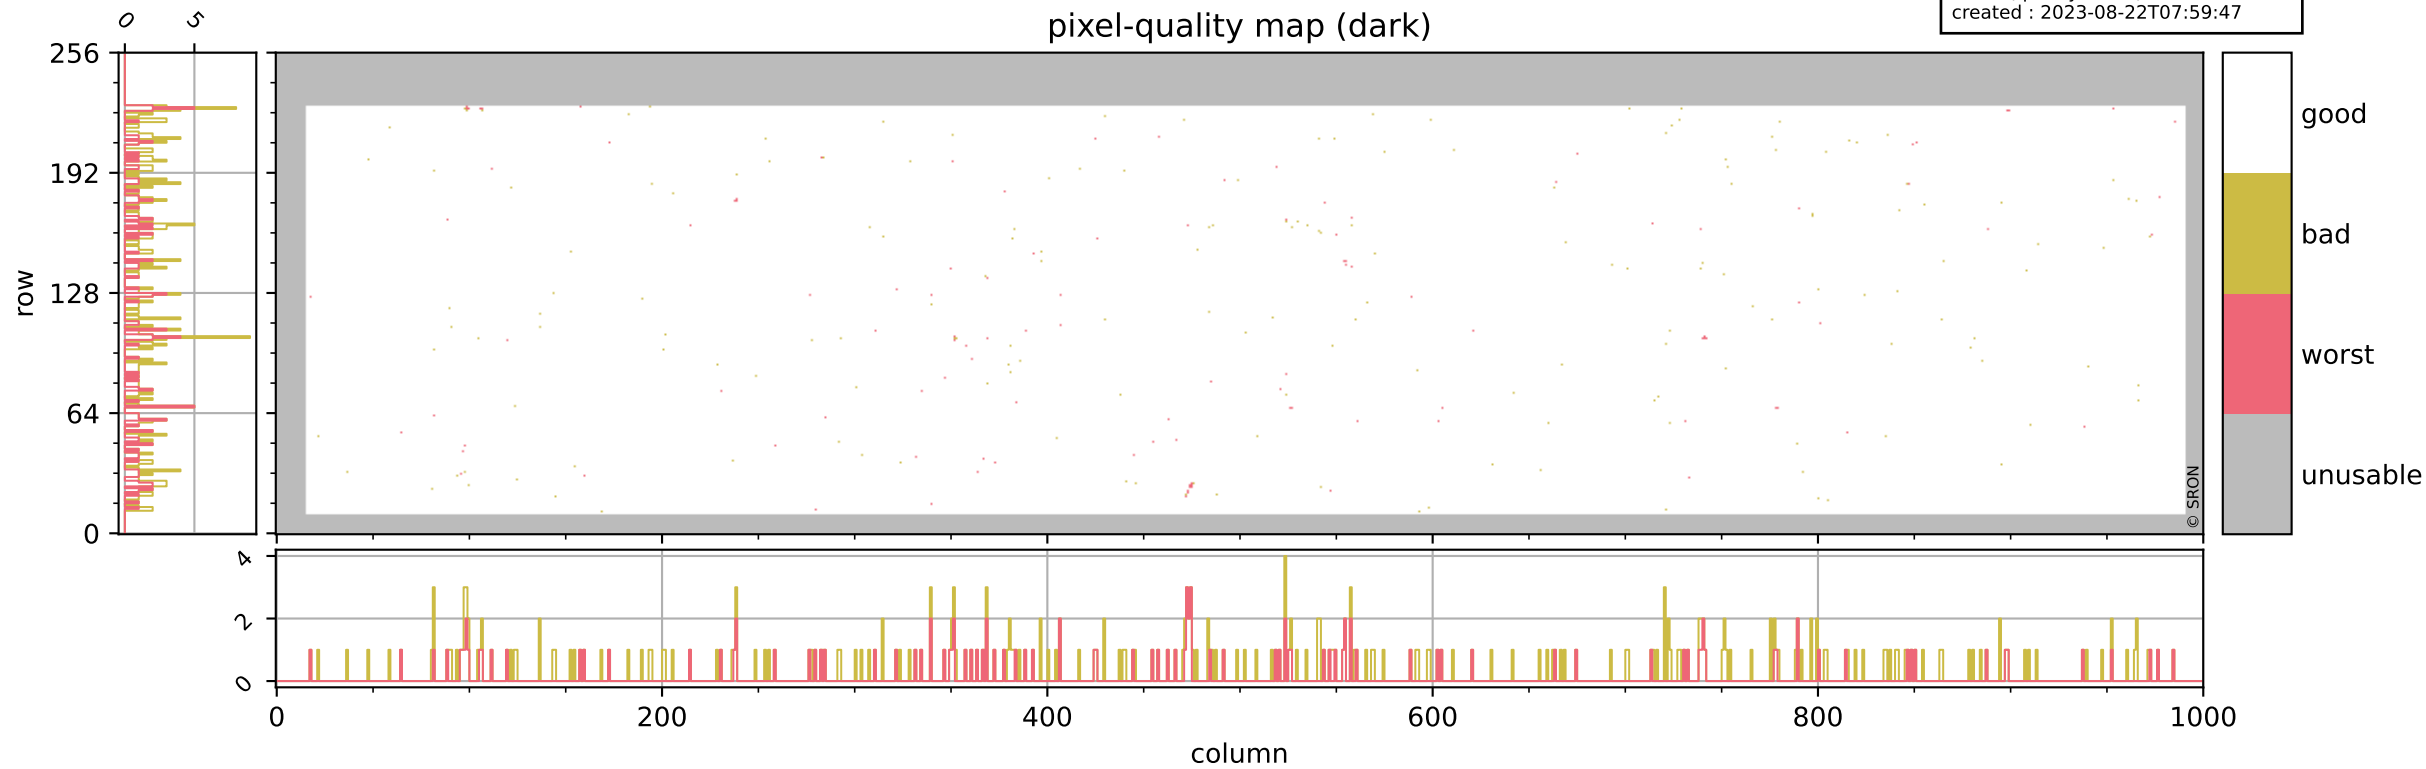

Tropomi SWIR pixel quality (official)

orbits : 19 in [9862, 9907]
coverage : 2019-09-08 / 2019-09-11
bad (quality < 0.8) : 3074
worst (quality < 0.1) : 349
created : 2023-08-22T07:59:47

pixel-quality map

Tropomi SWIR pixel quality (official)

orbits : 19 in [9862, 9907]
coverage : 2019-09-08 / 2019-09-11
bad (quality < 0.8) : 290
worst (quality < 0.1) : 115
created : 2023-08-22T07:59:47

pixel-quality map (dark)

Tropomi SWIR pixel quality (official)

orbits : 19 in [9862, 9907]
coverage : 2019-09-08 / 2019-09-11
bad (quality < 0.8) : 2823
worst (quality < 0.1) : 272
created : 2023-08-22T07:59:48

pixel-quality map (noise average)

Tropomi SWIR pixel quality (official)

orbits : 19 in [9862, 9907]
coverage : 2019-09-08 / 2019-09-11
to good : 350
good to bad : 1033
to worst : 139
created : 2023-08-22T07:59:48

total quality compared with SWIR pixel-quality CKD