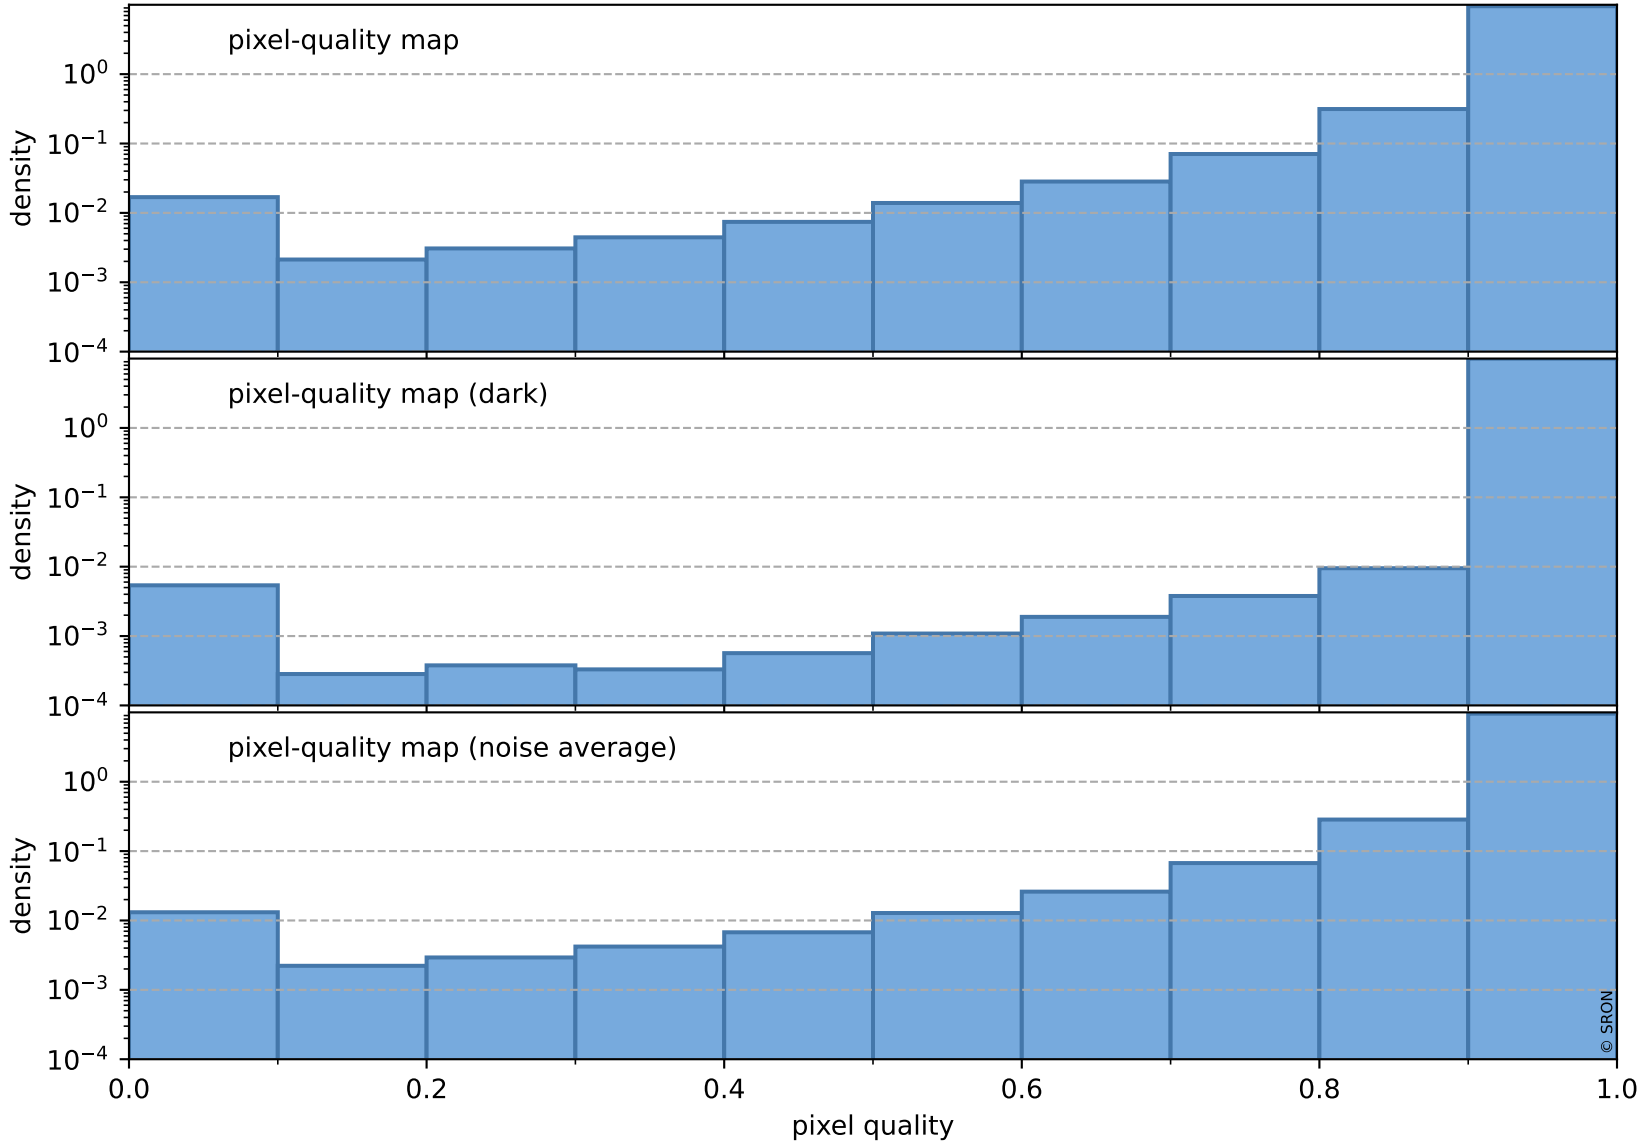

Tropomi SWIR pixel quality (official)

orbits : 20 in [9952, 9997]
coverage : 2019-09-14 / 2019-09-18
to good : 353
good to bad : 1055
to worst : 151
created : 2023-08-22T08:00:02

total quality compared with SWIR pixel-quality CKD

Tropomi SWIR pixel quality (official)

orbits : 20 in [9952, 9997]
coverage : 2019-09-14 / 2019-09-18
created : 2023-08-22T08:00:02

Histograms of pixel-quality

Tropomi SWIR pixel quality (official) ground-tracks of Sentinel-5P