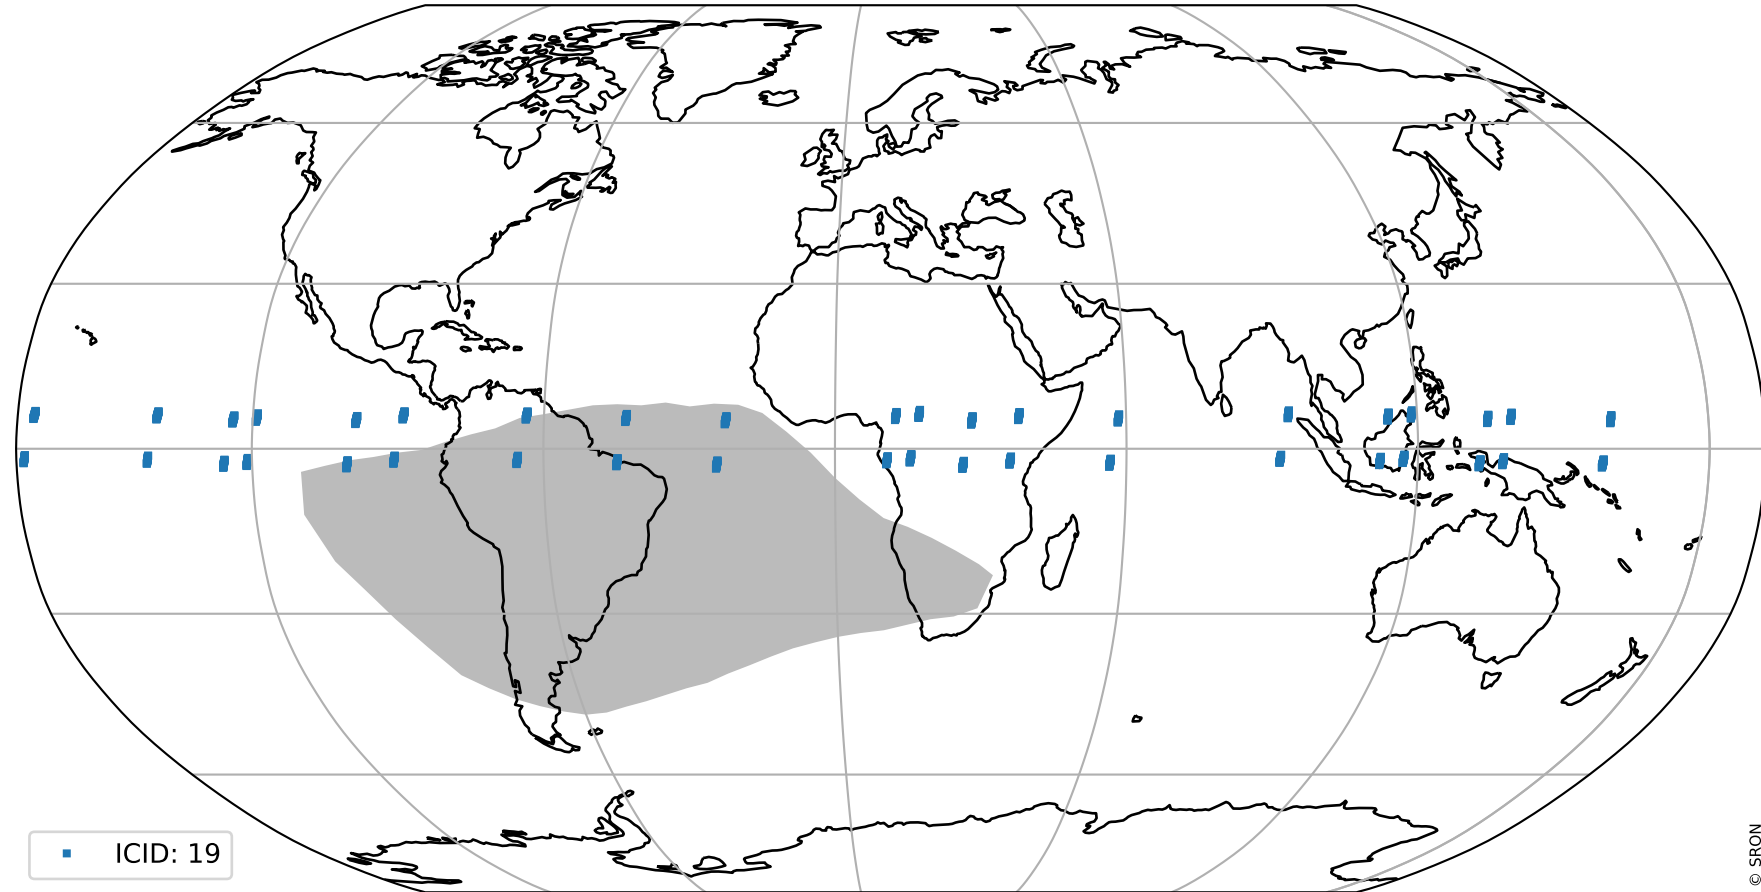

Tropomi SWIR pixel quality (official)

orbits : 20 in [9952, 9997]
coverage : 2019-09-14 / 2019-09-18
to good : 353
good to bad : 1055
to worst : 151
created : 2023-08-22T08:00:02

total quality compared with SWIR pixel-quality CKD

Tropomi SWIR pixel quality (official)

orbits : 20 in [9952, 9997]
coverage : 2019-09-14 / 2019-09-18
created : 2023-08-22T08:00:02

Histograms of pixel-quality

Tropomi SWIR pixel quality (official) ground-tracks of Sentinel-5P

orbits : 20 in [9952, 9997]
coverage : 2019-09-14 / 2019-09-18
created : 2023-08-22T08:00:02

■ ICID: 19

Tropomi SWIR pixel quality (official)

orbits : [2827, 9997]
coverage : 2018-04-30 / 2019-09-18
created : 2023-08-22T08:00:02