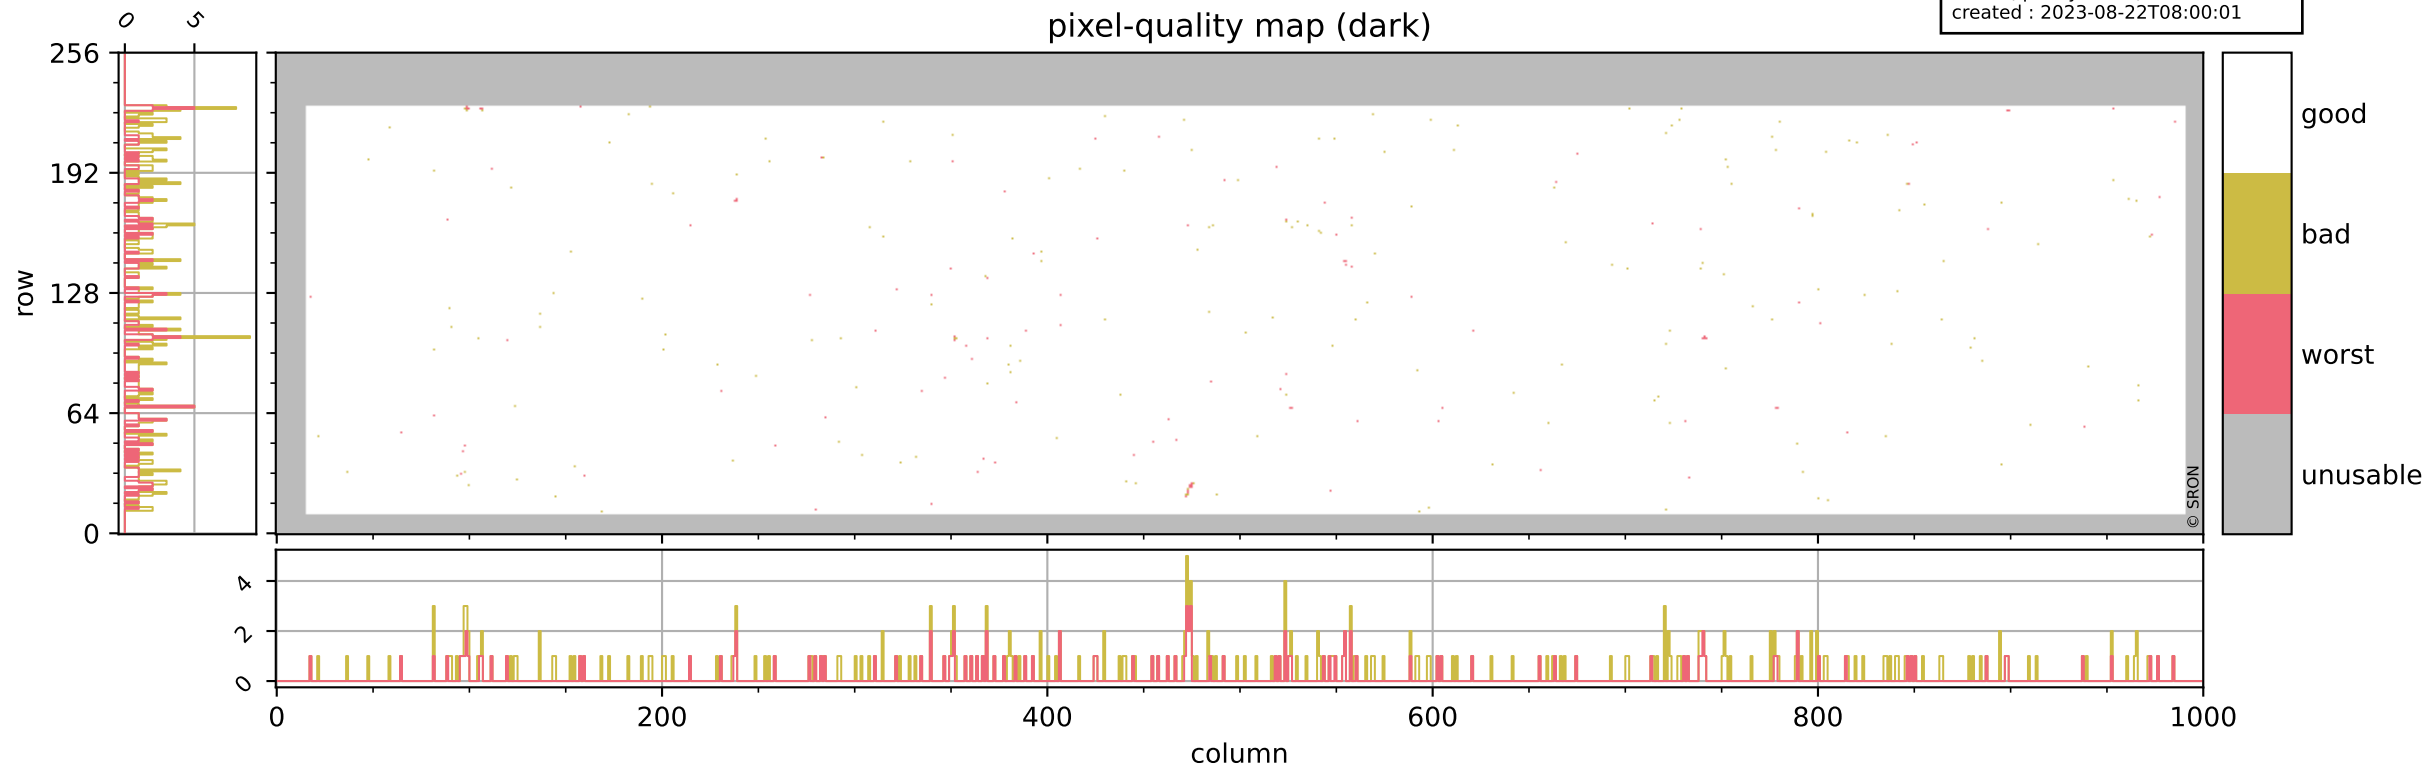

Tropomi SWIR pixel quality (official)

orbits : 20 in [9952, 9997]
coverage : 2019-09-14 / 2019-09-18
bad (quality < 0.8) : 3105
worst (quality < 0.1) : 357
created : 2023-08-22T08:00:01

pixel-quality map

Tropomi SWIR pixel quality (official)

orbits : 20 in [9952, 9997]
coverage : 2019-09-14 / 2019-09-18
bad (quality < 0.8) : 290
worst (quality < 0.1) : 114
created : 2023-08-22T08:00:01

pixel-quality map (dark)

Tropomi SWIR pixel quality (official)

orbits : 20 in [9952, 9997]
coverage : 2019-09-14 / 2019-09-18
bad (quality < 0.8) : 2863
worst (quality < 0.1) : 278
created : 2023-08-22T08:00:01

pixel-quality map (noise average)

Tropomi SWIR pixel quality (official)

orbits : 20 in [9952, 9997]
coverage : 2019-09-14 / 2019-09-18
created : 2023-08-22T08:00:02

Histograms of pixel-quality

Tropomi SWIR pixel quality (official) ground-tracks of Sentinel-5P