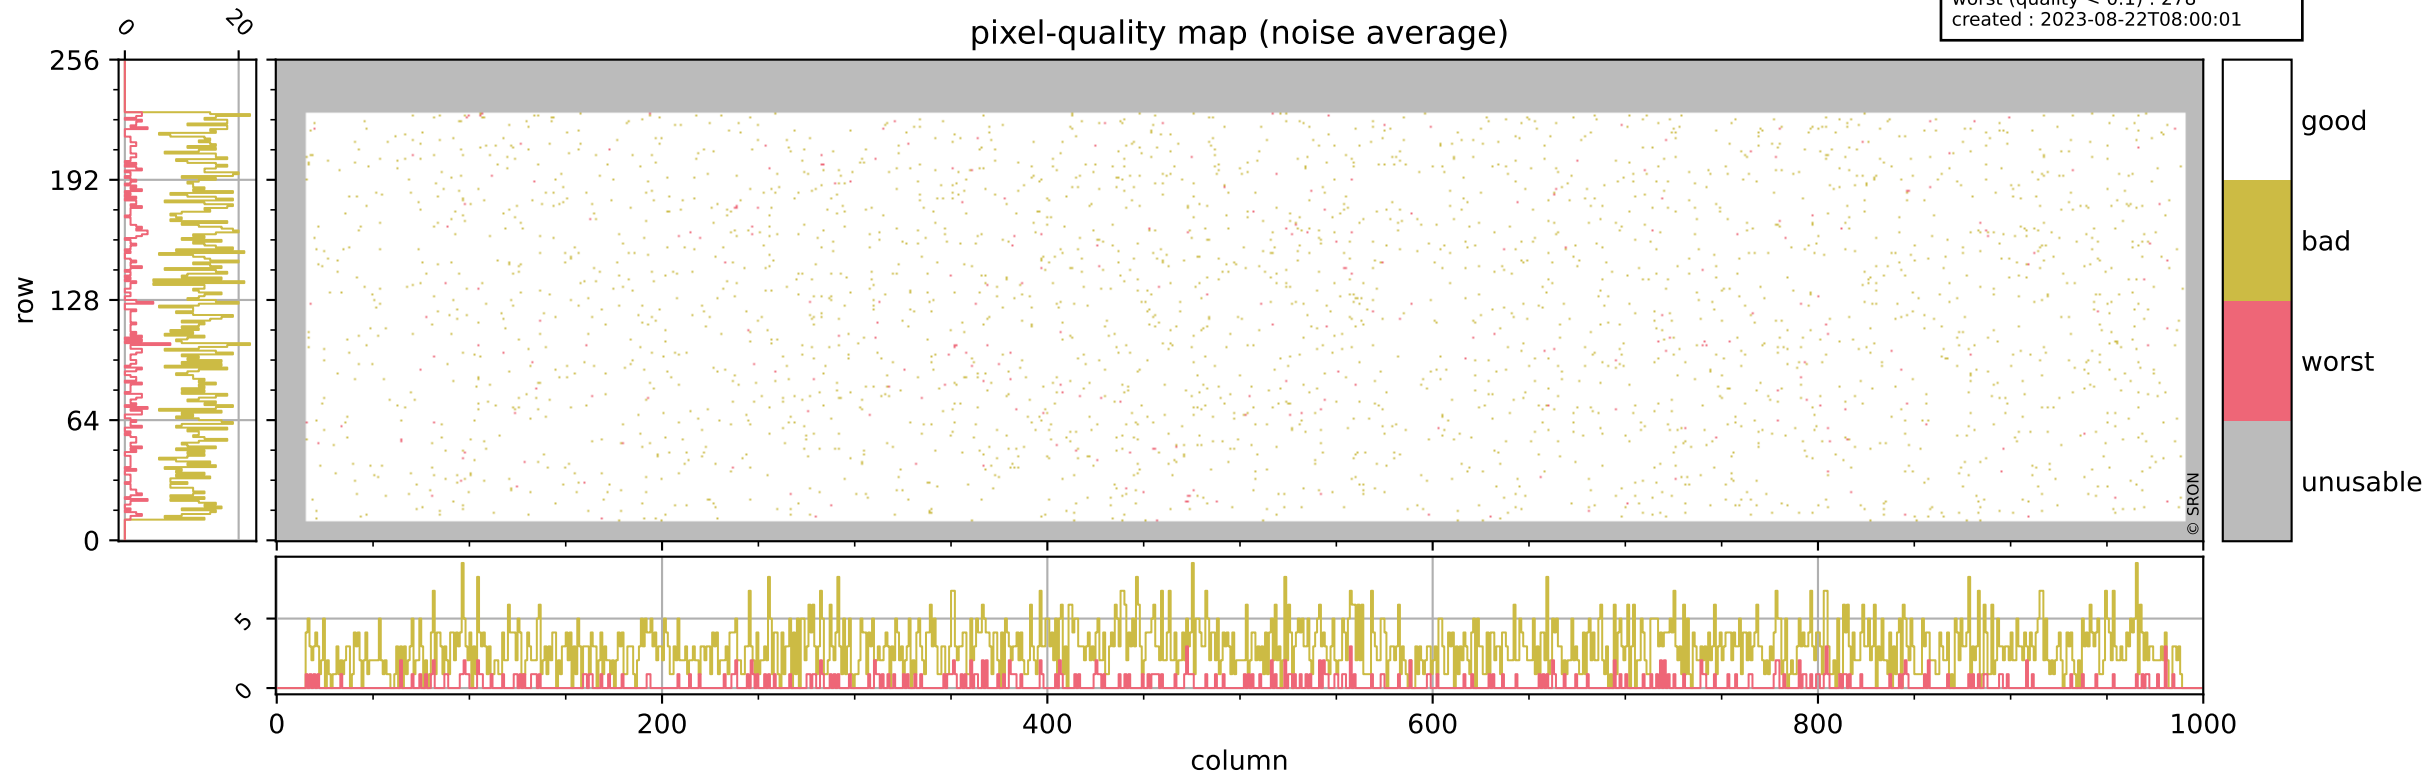

Tropomi SWIR pixel quality (official)

orbits : 20 in [9952, 9997]
coverage : 2019-09-14 / 2019-09-18
bad (quality < 0.8) : 290
worst (quality < 0.1) : 114
created : 2023-08-22T08:00:01

pixel-quality map (dark)

Tropomi SWIR pixel quality (official)

orbits : 20 in [9952, 9997]
coverage : 2019-09-14 / 2019-09-18
bad (quality < 0.8) : 2863
worst (quality < 0.1) : 278
created : 2023-08-22T08:00:01

pixel-quality map (noise average)

Tropomi SWIR pixel quality (official)

orbits : 20 in [9952, 9997]
coverage : 2019-09-14 / 2019-09-18
to good : 353
good to bad : 1055
to worst : 151
created : 2023-08-22T08:00:02

total quality compared with SWIR pixel-quality CKD

Tropomi SWIR pixel quality (official)

orbits : 20 in [9952, 9997]
coverage : 2019-09-14 / 2019-09-18
created : 2023-08-22T08:00:02

Histograms of pixel-quality

Tropomi SWIR pixel quality (official) ground-tracks of Sentinel-5P