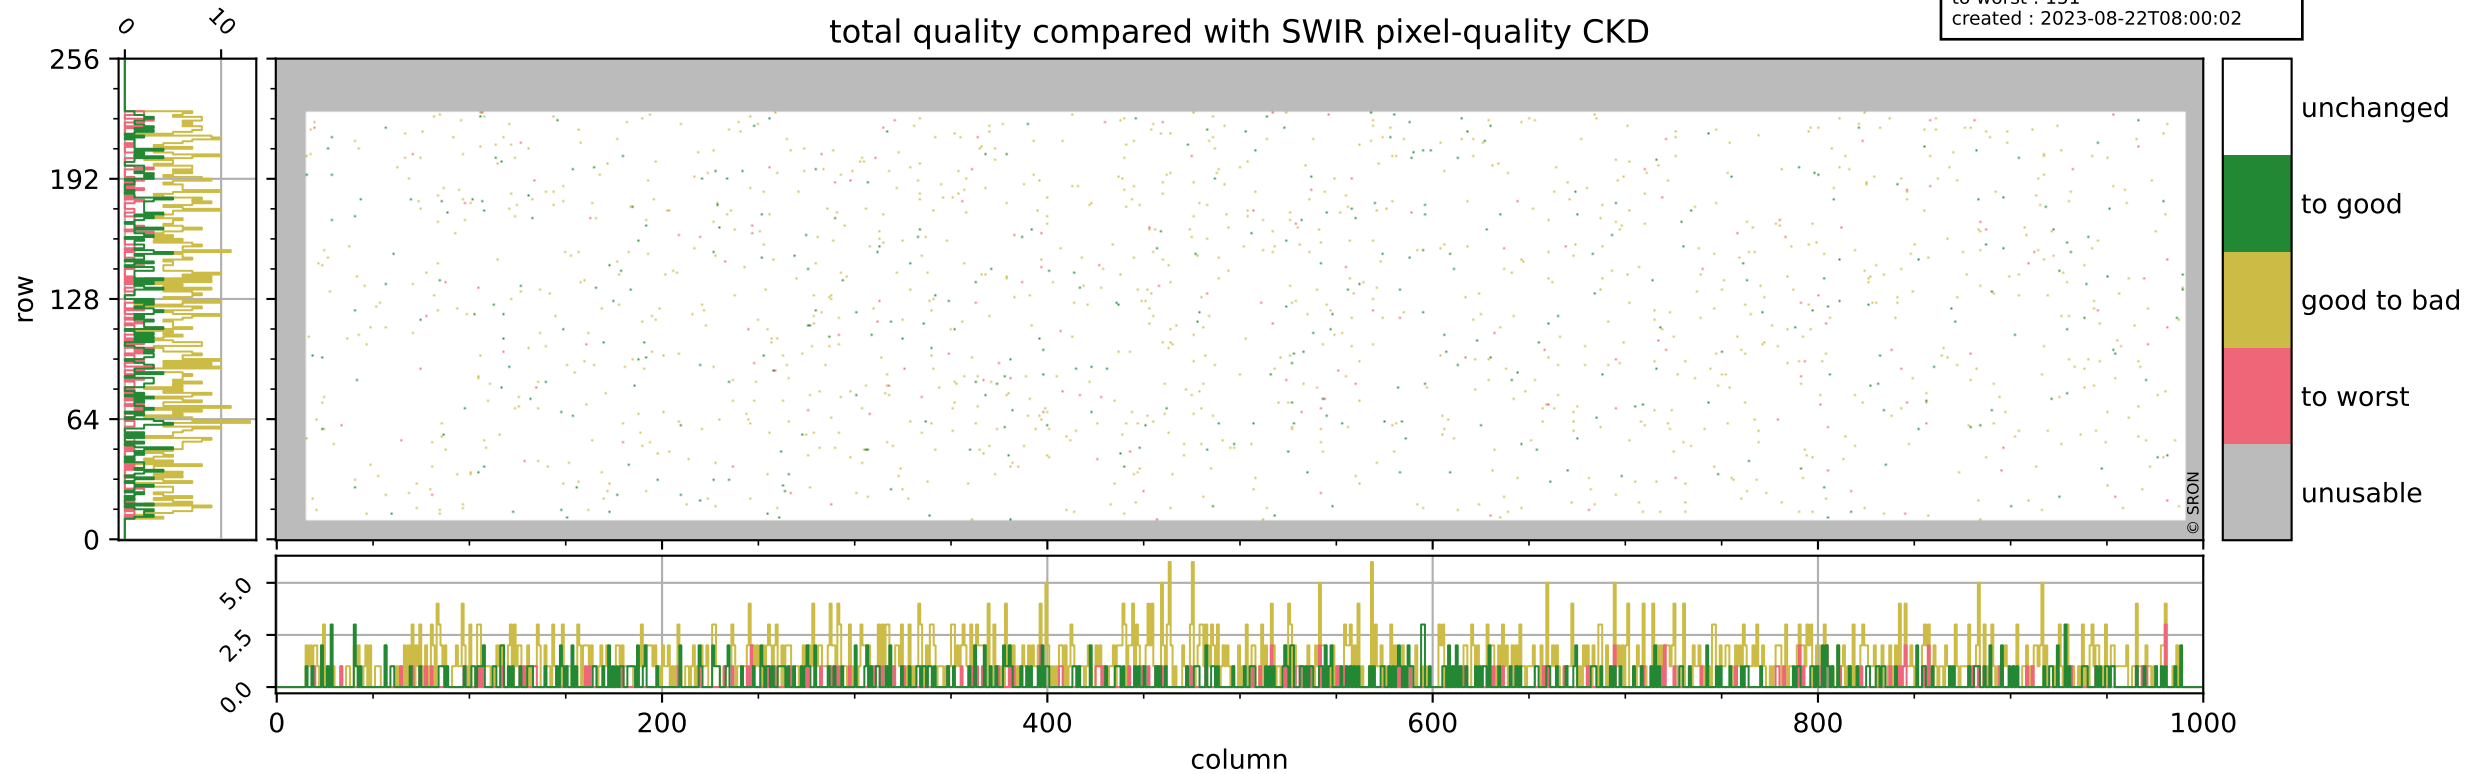

Tropomi SWIR pixel quality (official)

orbits : 20 in [9952, 9997]
coverage : 2019-09-14 / 2019-09-18
bad (quality < 0.8) : 290
worst (quality < 0.1) : 114
created : 2023-08-22T08:00:01

pixel-quality map (dark)

Tropomi SWIR pixel quality (official)

orbits : 20 in [9952, 9997]
coverage : 2019-09-14 / 2019-09-18
bad (quality < 0.8) : 2863
worst (quality < 0.1) : 278
created : 2023-08-22T08:00:01

pixel-quality map (noise average)

Tropomi SWIR pixel quality (official)

orbits : 20 in [9952, 9997]
coverage : 2019-09-14 / 2019-09-18
to good : 353
good to bad : 1055
to worst : 151
created : 2023-08-22T08:00:02

total quality compared with SWIR pixel-quality CKD

Tropomi SWIR pixel quality (official)

orbits : 20 in [9952, 9997]
coverage : 2019-09-14 / 2019-09-18
created : 2023-08-22T08:00:02

Histograms of pixel-quality

Tropomi SWIR pixel quality (official) ground-tracks of Sentinel-5P