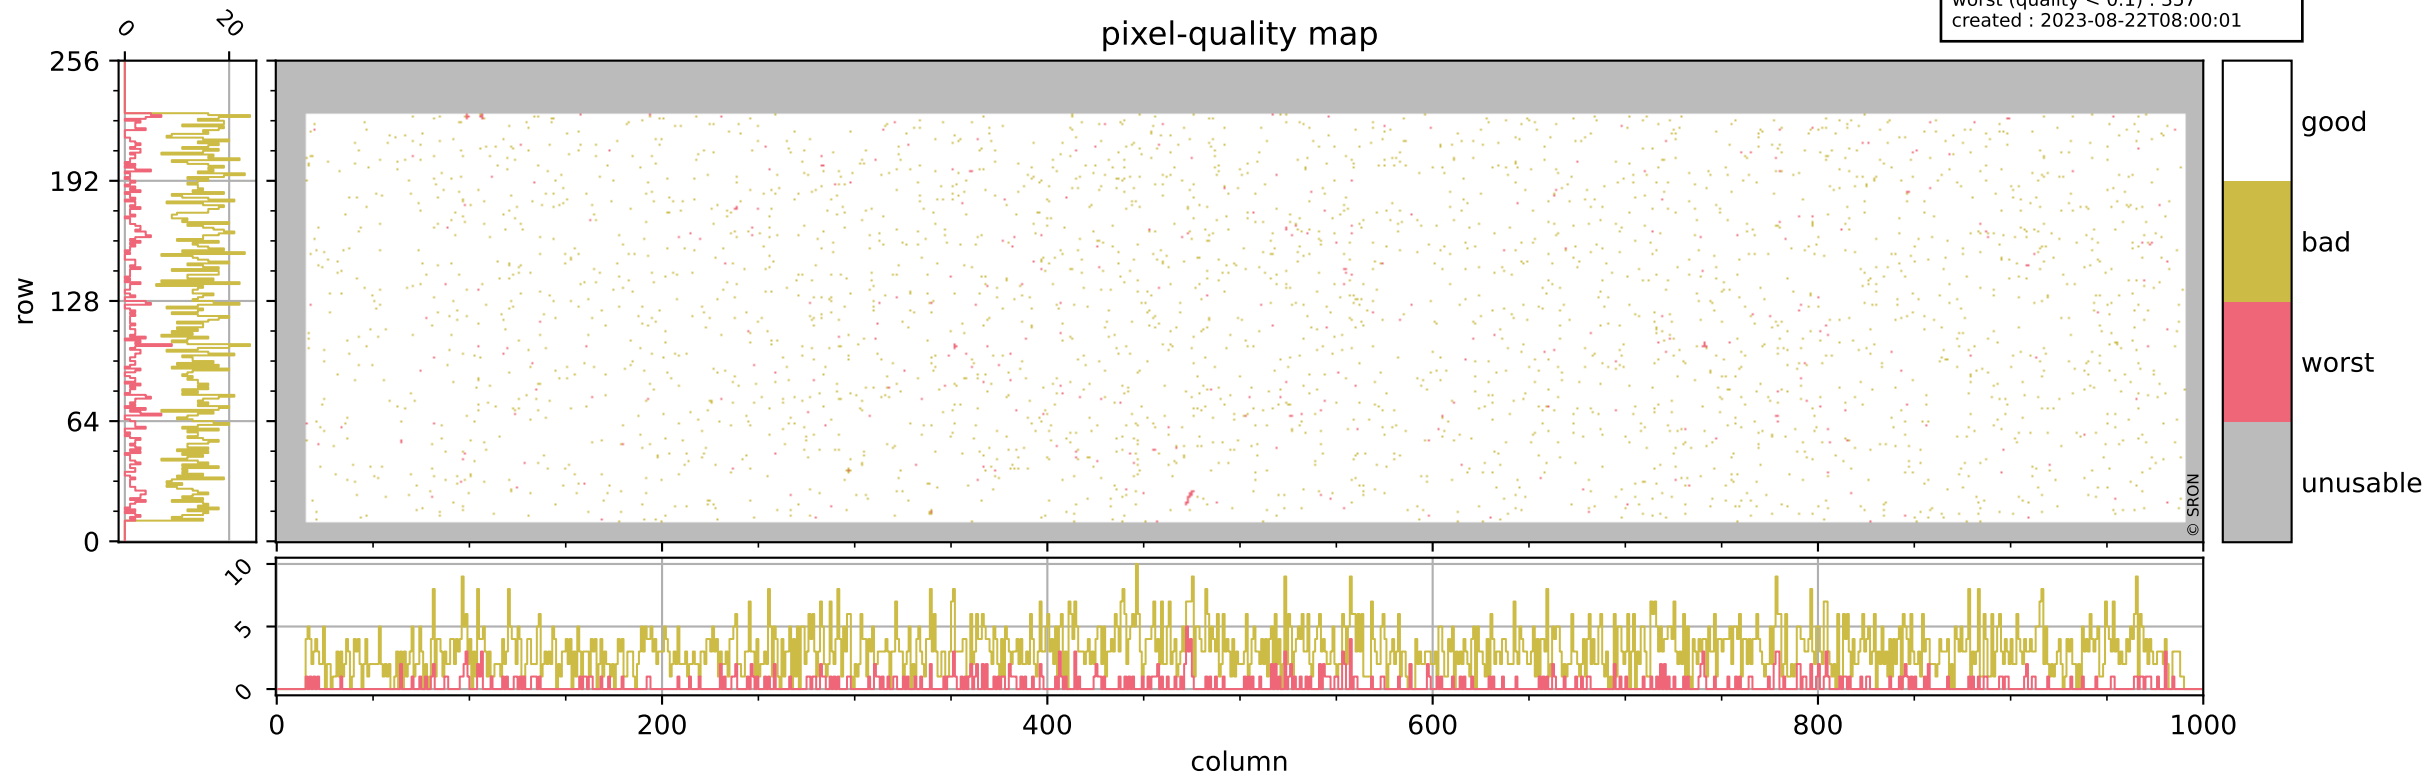

Tropomi SWIR pixel quality (official)

orbits : 20 in [9952, 9997]
coverage : 2019-09-14 / 2019-09-18
bad (quality < 0.8) : 3105
worst (quality < 0.1) : 357
created : 2023-08-22T08:00:01

pixel-quality map

Tropomi SWIR pixel quality (official)

orbits : 20 in [9952, 9997]
coverage : 2019-09-14 / 2019-09-18
bad (quality < 0.8) : 290
worst (quality < 0.1) : 114
created : 2023-08-22T08:00:01

pixel-quality map (dark)

Tropomi SWIR pixel quality (official)

orbits : 20 in [9952, 9997]
coverage : 2019-09-14 / 2019-09-18
bad (quality < 0.8) : 2863
worst (quality < 0.1) : 278
created : 2023-08-22T08:00:01

pixel-quality map (noise average)

Tropomi SWIR pixel quality (official)

orbits : 20 in [9952, 9997]
coverage : 2019-09-14 / 2019-09-18
created : 2023-08-22T08:00:02

Histograms of pixel-quality

Tropomi SWIR pixel quality (official) ground-tracks of Sentinel-5P