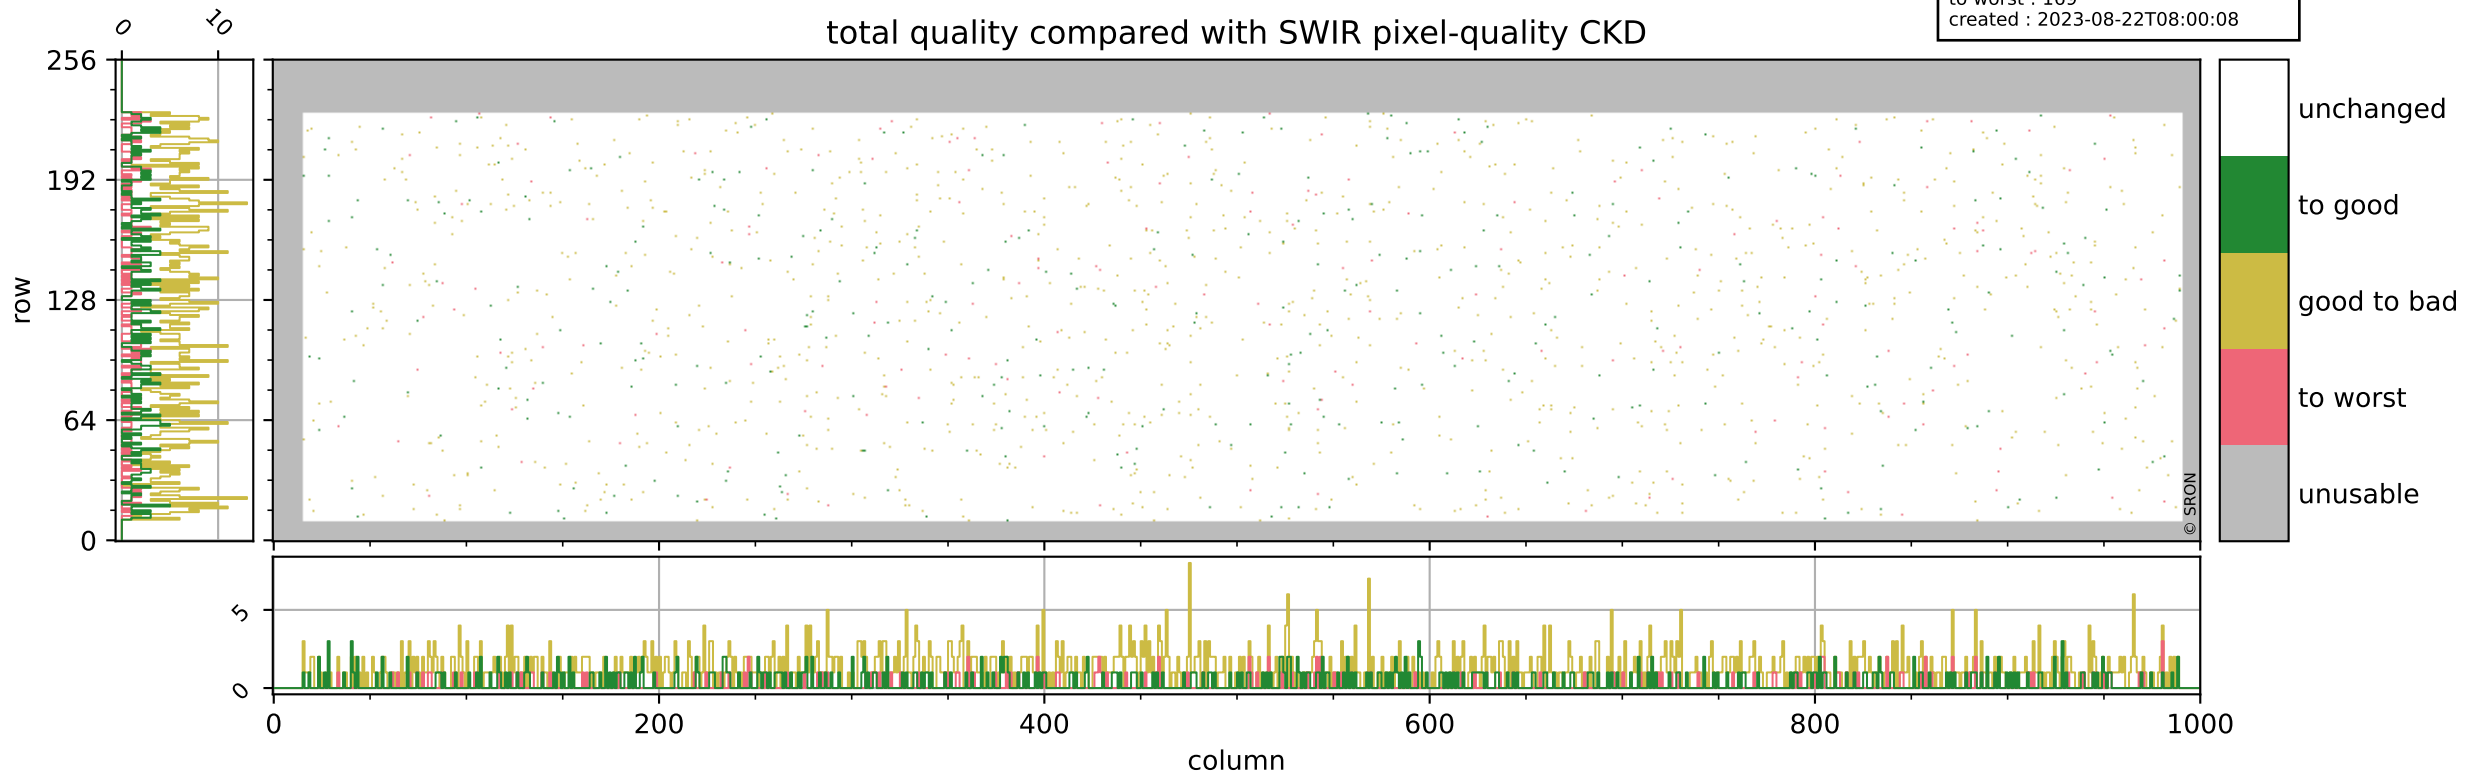

Tropomi SWIR pixel quality (official)

orbits : 19 in [9997, 10042]
coverage : 2019-09-18 / 2019-09-21
bad (quality < 0.8) : 290
worst (quality < 0.1) : 113
created : 2023-08-22T08:00:08

pixel-quality map (dark)

Tropomi SWIR pixel quality (official)

orbits : 19 in [9997, 10042]
coverage : 2019-09-18 / 2019-09-21
bad (quality < 0.8) : 2879
worst (quality < 0.1) : 302
created : 2023-08-22T08:00:08

pixel-quality map (noise average)

Tropomi SWIR pixel quality (official)

orbits : 19 in [9997, 10042]
coverage : 2019-09-18 / 2019-09-21
to good : 356
good to bad : 1060
to worst : 169
created : 2023-08-22T08:00:08

total quality compared with SWIR pixel-quality CKD

Tropomi SWIR pixel quality (official)

orbits : 19 in [9997, 10042]
coverage : 2019-09-18 / 2019-09-21
created : 2023-08-22T08:00:09

Histograms of pixel-quality

Tropomi SWIR pixel quality (official) ground-tracks of Sentinel-5P