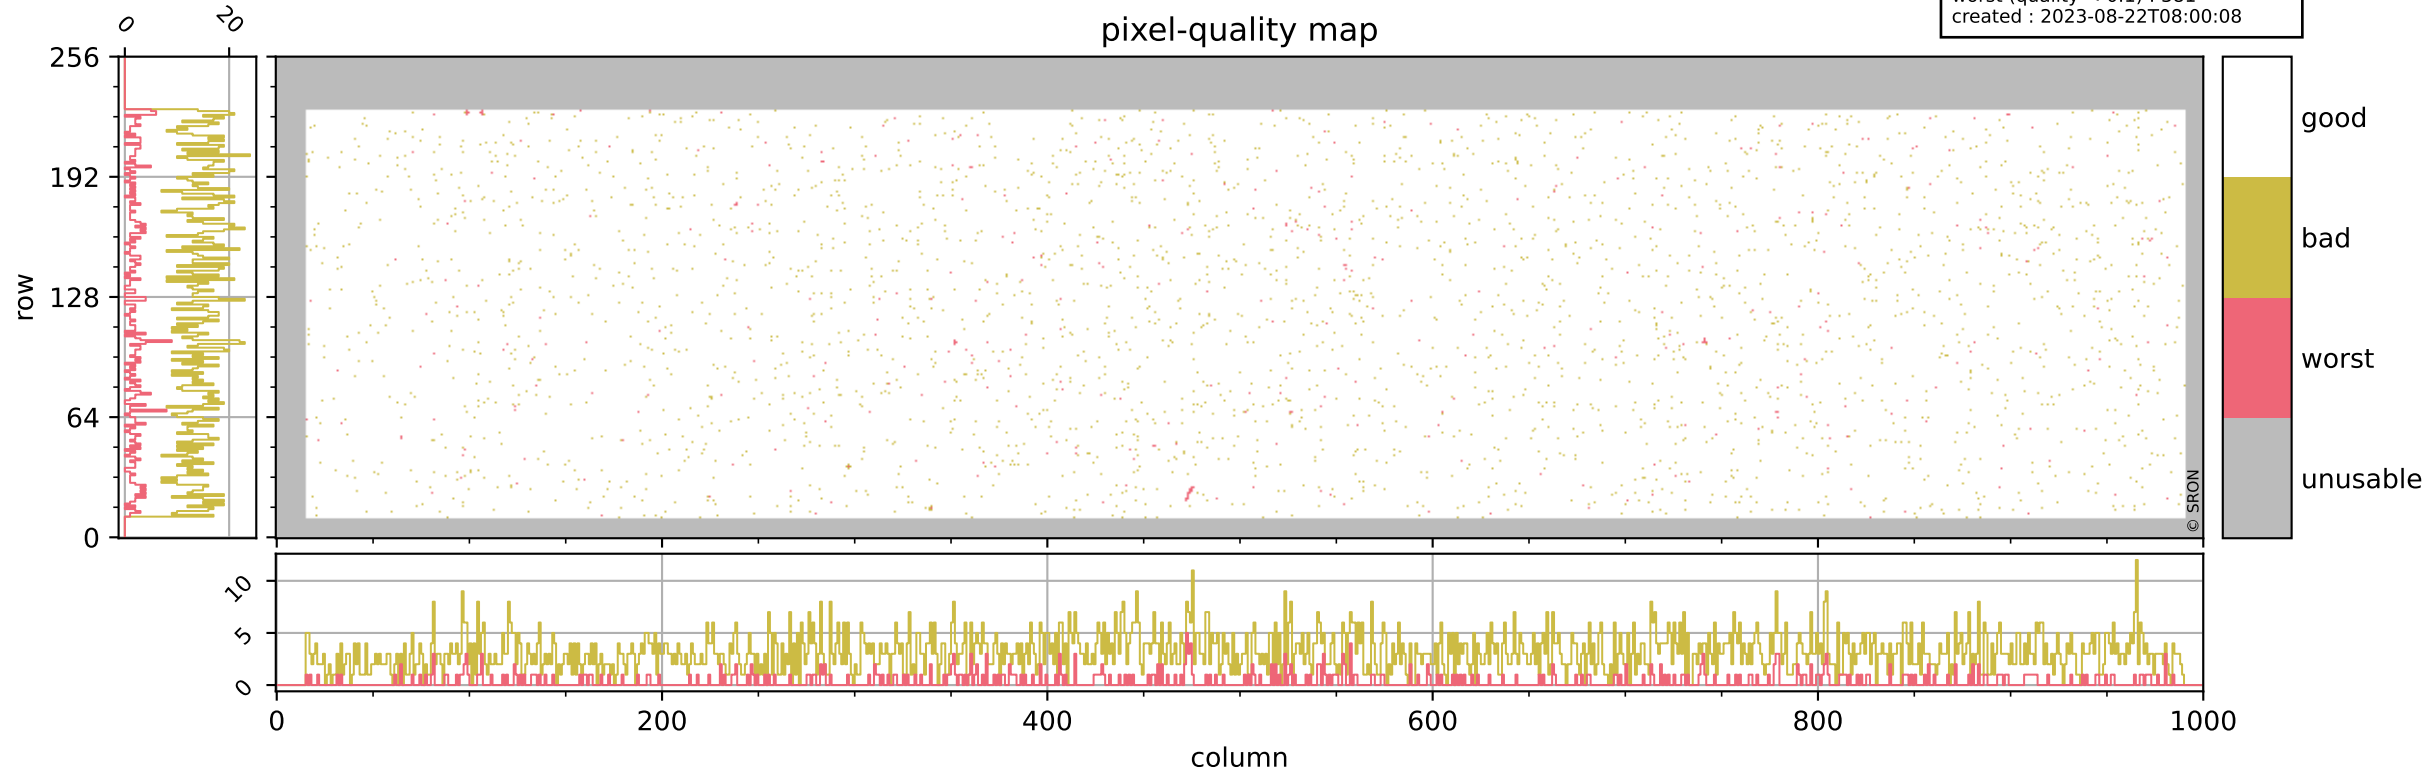

Tropomi SWIR pixel quality (official)

orbits : 19 in [9997, 10042]
coverage : 2019-09-18 / 2019-09-21
bad (quality < 0.8) : 3122
worst (quality < 0.1) : 381
created : 2023-08-22T08:00:08

pixel-quality map

Tropomi SWIR pixel quality (official)

orbits : 19 in [9997, 10042]
coverage : 2019-09-18 / 2019-09-21
bad (quality < 0.8) : 290
worst (quality < 0.1) : 113
created : 2023-08-22T08:00:08

pixel-quality map (dark)

Tropomi SWIR pixel quality (official)

orbits : 19 in [9997, 10042]
coverage : 2019-09-18 / 2019-09-21
bad (quality < 0.8) : 2879
worst (quality < 0.1) : 302
created : 2023-08-22T08:00:08

pixel-quality map (noise average)

Tropomi SWIR pixel quality (official)

orbits : 19 in [9997, 10042]
coverage : 2019-09-18 / 2019-09-21
created : 2023-08-22T08:00:09

Histograms of pixel-quality

Tropomi SWIR pixel quality (official) ground-tracks of Sentinel-5P