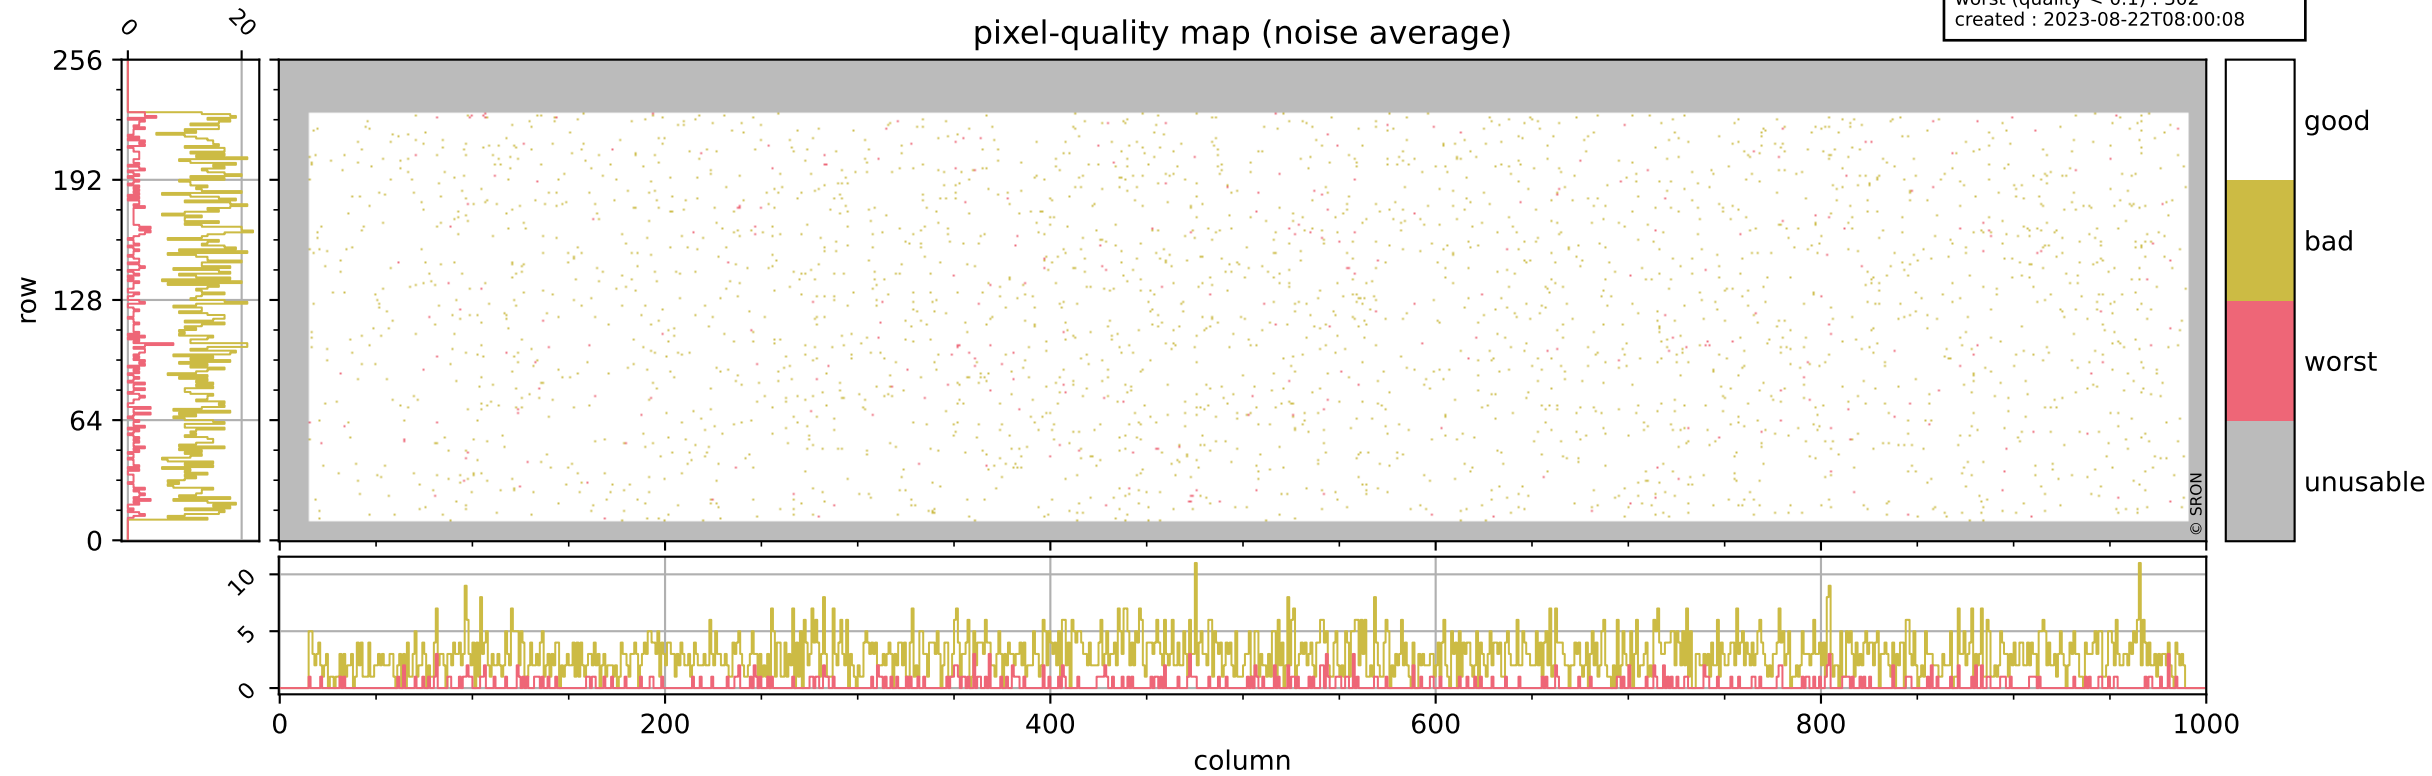

Tropomi SWIR pixel quality (official)

orbits : 19 in [9997, 10042]
coverage : 2019-09-18 / 2019-09-21
bad (quality < 0.8) : 290
worst (quality < 0.1) : 113
created : 2023-08-22T08:00:08

pixel-quality map (dark)

Tropomi SWIR pixel quality (official)

orbits : 19 in [9997, 10042]
coverage : 2019-09-18 / 2019-09-21
bad (quality < 0.8) : 2879
worst (quality < 0.1) : 302
created : 2023-08-22T08:00:08

pixel-quality map (noise average)

Tropomi SWIR pixel quality (official)

orbits : 19 in [9997, 10042]
coverage : 2019-09-18 / 2019-09-21
to good : 356
good to bad : 1060
to worst : 169
created : 2023-08-22T08:00:08

total quality compared with SWIR pixel-quality CKD

Tropomi SWIR pixel quality (official)

orbits : 19 in [9997, 10042]
coverage : 2019-09-18 / 2019-09-21
created : 2023-08-22T08:00:09

Histograms of pixel-quality

Tropomi SWIR pixel quality (official) ground-tracks of Sentinel-5P