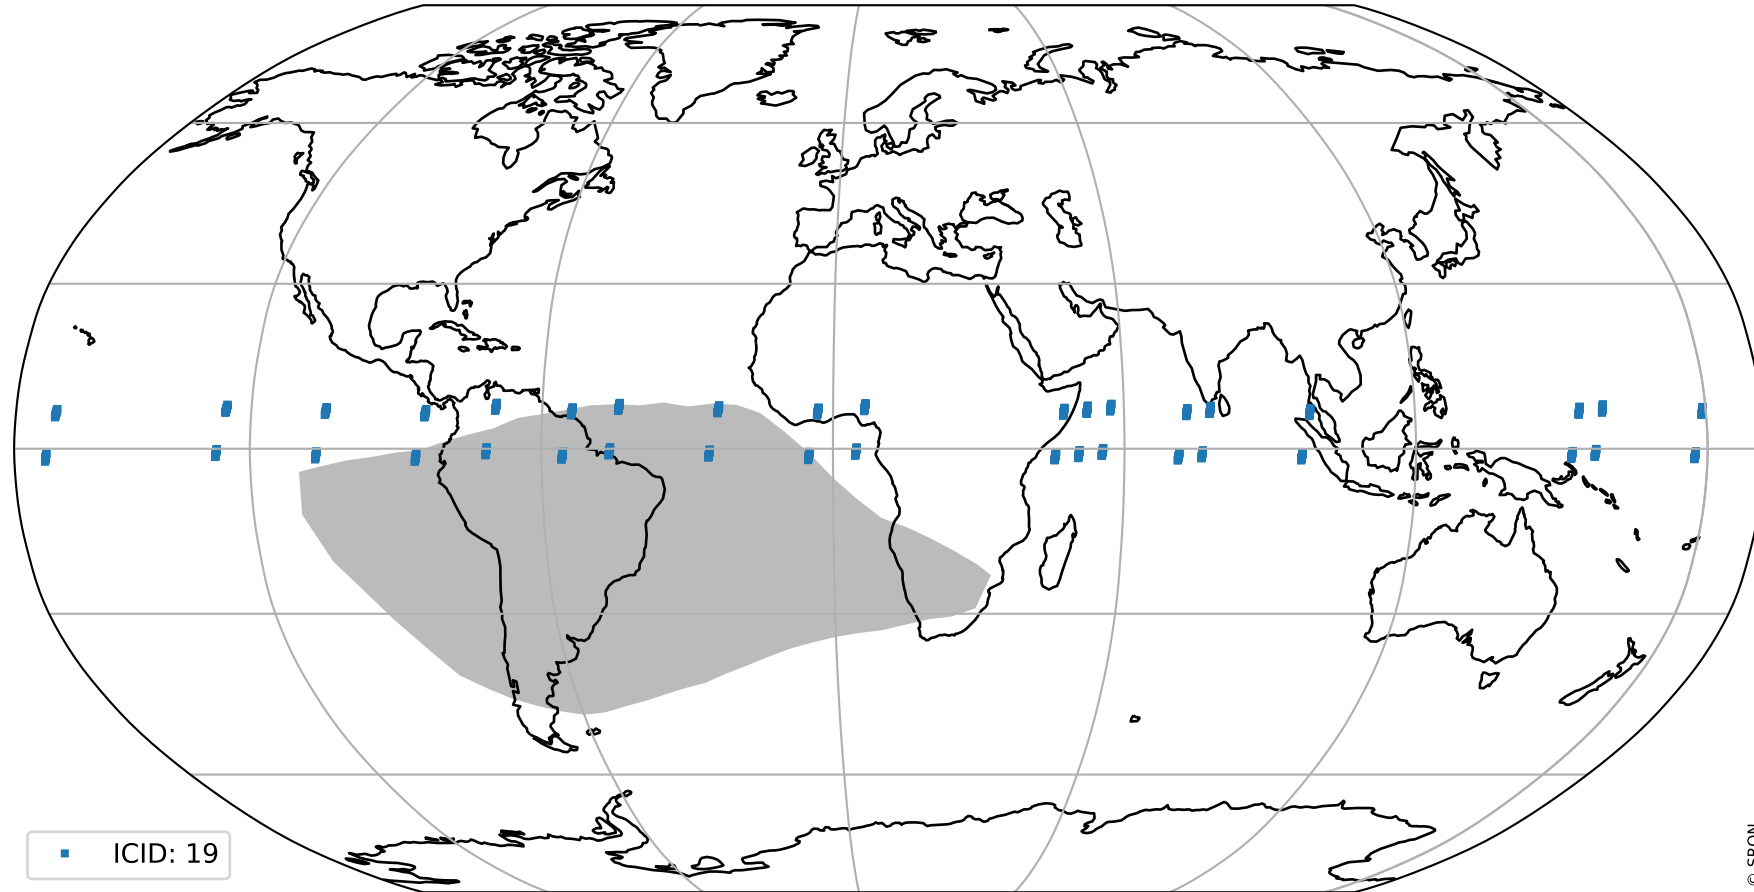

Tropomi SWIR pixel quality (official)

orbits : 19 in [9997, 10042]
coverage : 2019-09-18 / 2019-09-21
to good : 356
good to bad : 1060
to worst : 169
created : 2023-08-22T08:00:08

total quality compared with SWIR pixel-quality CKD

Tropomi SWIR pixel quality (official)

orbits : 19 in [9997, 10042]
coverage : 2019-09-18 / 2019-09-21
created : 2023-08-22T08:00:09

Histograms of pixel-quality

Tropomi SWIR pixel quality (official) ground-tracks of Sentinel-5P

orbits : 19 in [9997, 10042]
coverage : 2019-09-18 / 2019-09-21
created : 2023-08-22T08:00:09

Tropomi SWIR pixel quality (official)

orbits : [2827, 10042]
coverage : 2018-04-30 / 2019-09-21
created : 2023-08-22T08:00:09