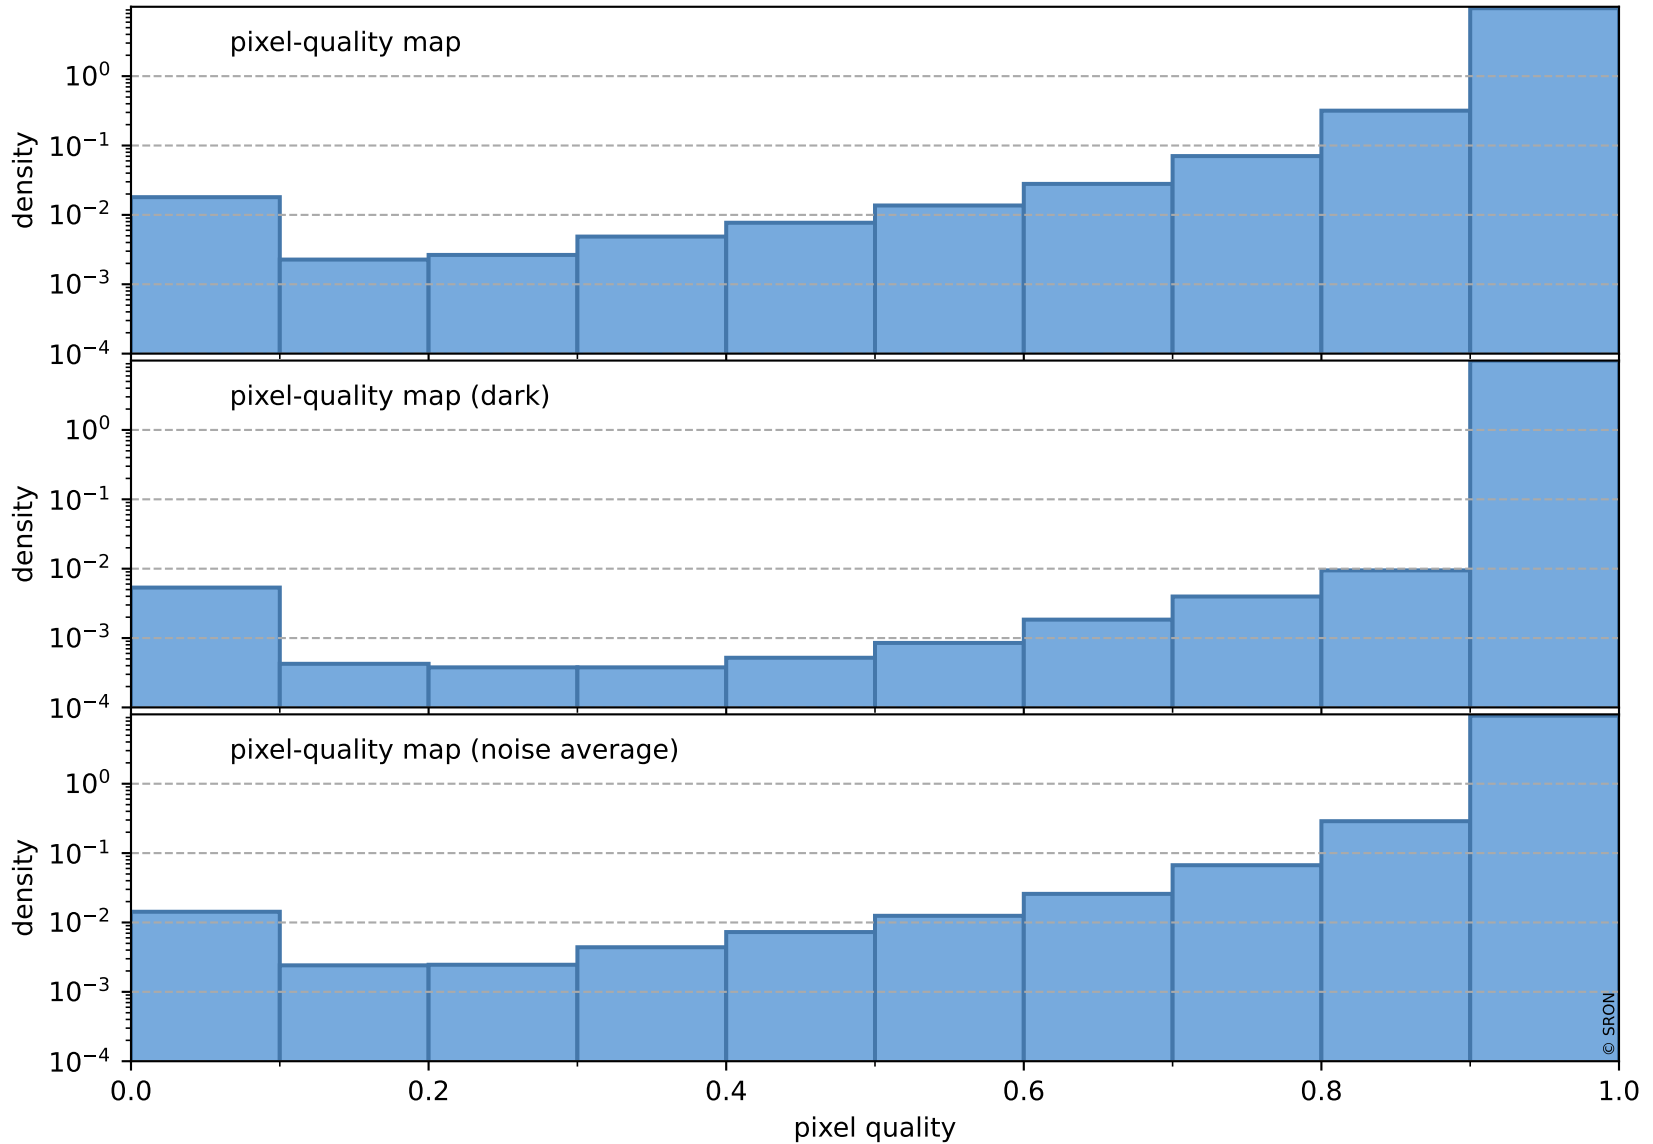

Tropomi SWIR pixel quality (official)

orbits : 19 in [9997, 10042]
coverage : 2019-09-18 / 2019-09-21
bad (quality < 0.8) : 2879
worst (quality < 0.1) : 302
created : 2023-08-22T08:00:08

pixel-quality map (noise average)

Tropomi SWIR pixel quality (official)

orbits : 19 in [9997, 10042]
coverage : 2019-09-18 / 2019-09-21
to good : 356
good to bad : 1060
to worst : 169
created : 2023-08-22T08:00:08

total quality compared with SWIR pixel-quality CKD

Tropomi SWIR pixel quality (official)

orbits : 19 in [9997, 10042]
coverage : 2019-09-18 / 2019-09-21
created : 2023-08-22T08:00:09

Histograms of pixel-quality

Tropomi SWIR pixel quality (official) ground-tracks of Sentinel-5P

orbits : 19 in [9997, 10042]
coverage : 2019-09-18 / 2019-09-21
created : 2023-08-22T08:00:09

Tropomi SWIR pixel quality (official)

orbits : [2827, 10042]
coverage : 2018-04-30 / 2019-09-21
created : 2023-08-22T08:00:09