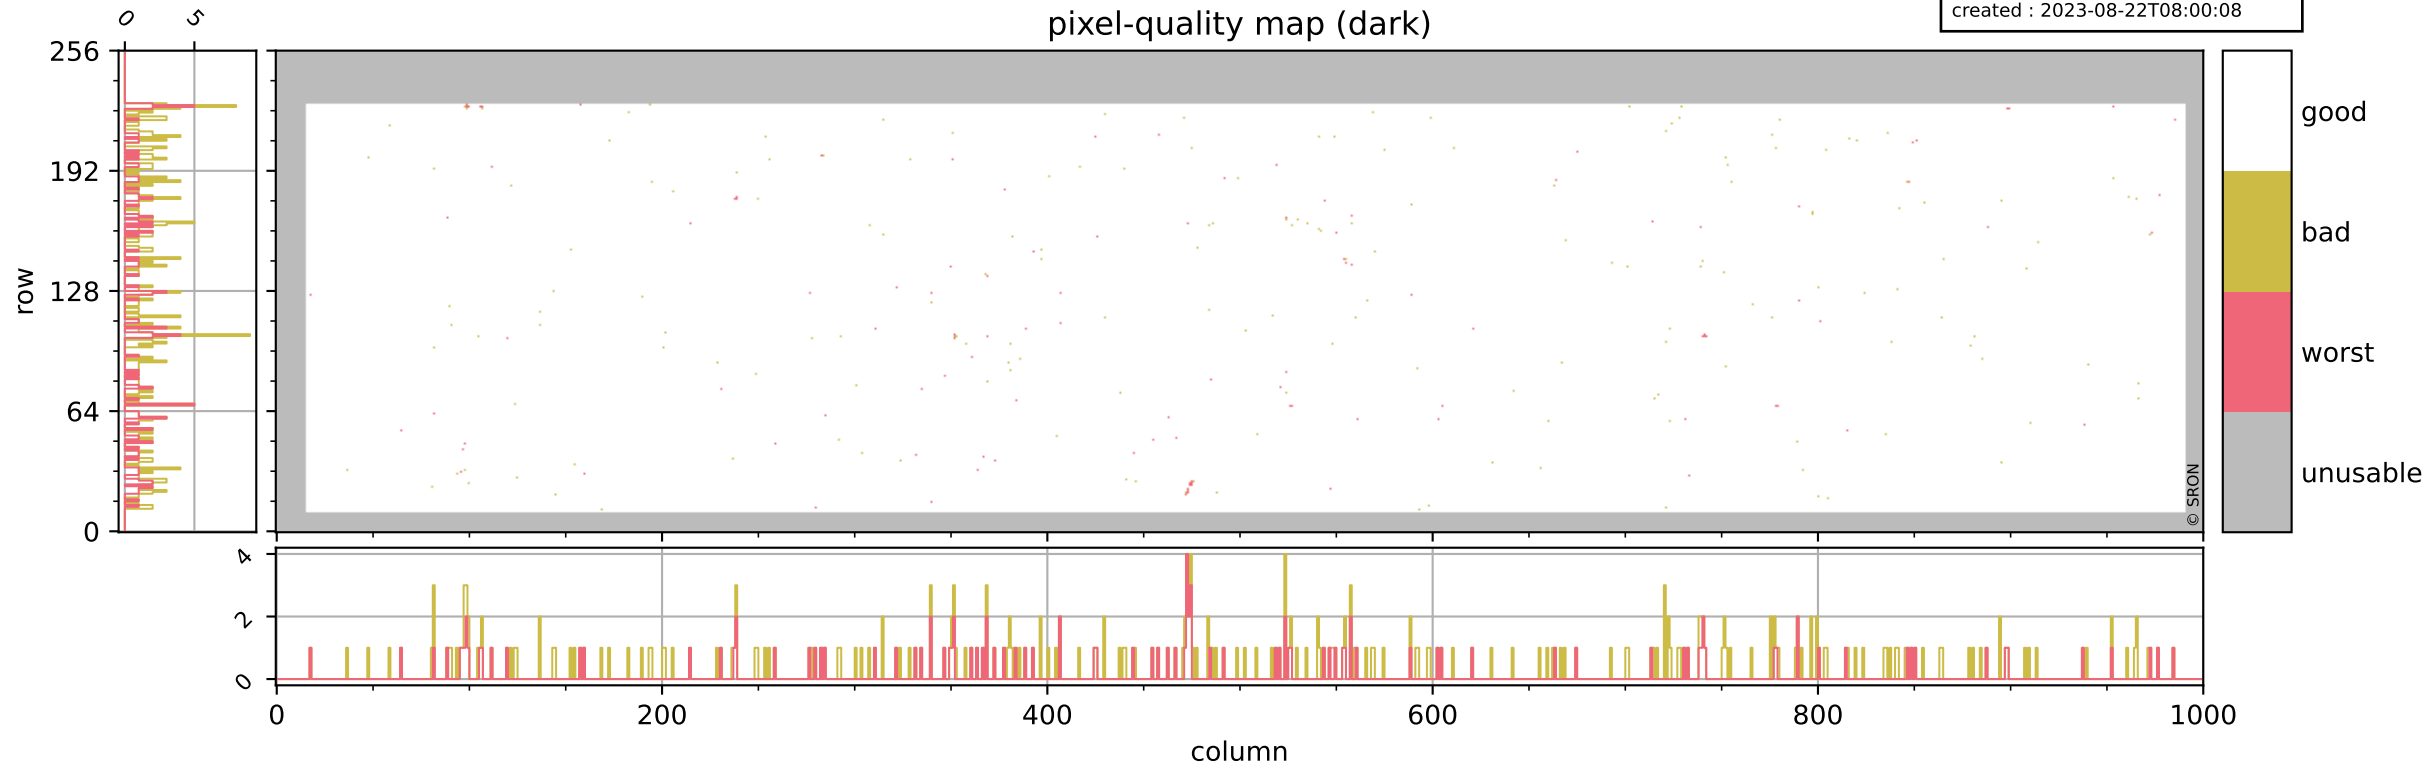

Tropomi SWIR pixel quality (official)

orbits : 19 in [9997, 10042]
coverage : 2019-09-18 / 2019-09-21
bad (quality < 0.8) : 3122
worst (quality < 0.1) : 381
created : 2023-08-22T08:00:08

pixel-quality map

Tropomi SWIR pixel quality (official)

orbits : 19 in [9997, 10042]
coverage : 2019-09-18 / 2019-09-21
bad (quality < 0.8) : 290
worst (quality < 0.1) : 113
created : 2023-08-22T08:00:08

pixel-quality map (dark)

Tropomi SWIR pixel quality (official)

orbits : 19 in [9997, 10042]
coverage : 2019-09-18 / 2019-09-21
bad (quality < 0.8) : 2879
worst (quality < 0.1) : 302
created : 2023-08-22T08:00:08

pixel-quality map (noise average)

Tropomi SWIR pixel quality (official)

orbits : 19 in [9997, 10042]
coverage : 2019-09-18 / 2019-09-21
created : 2023-08-22T08:00:09

Histograms of pixel-quality

Tropomi SWIR pixel quality (official) ground-tracks of Sentinel-5P